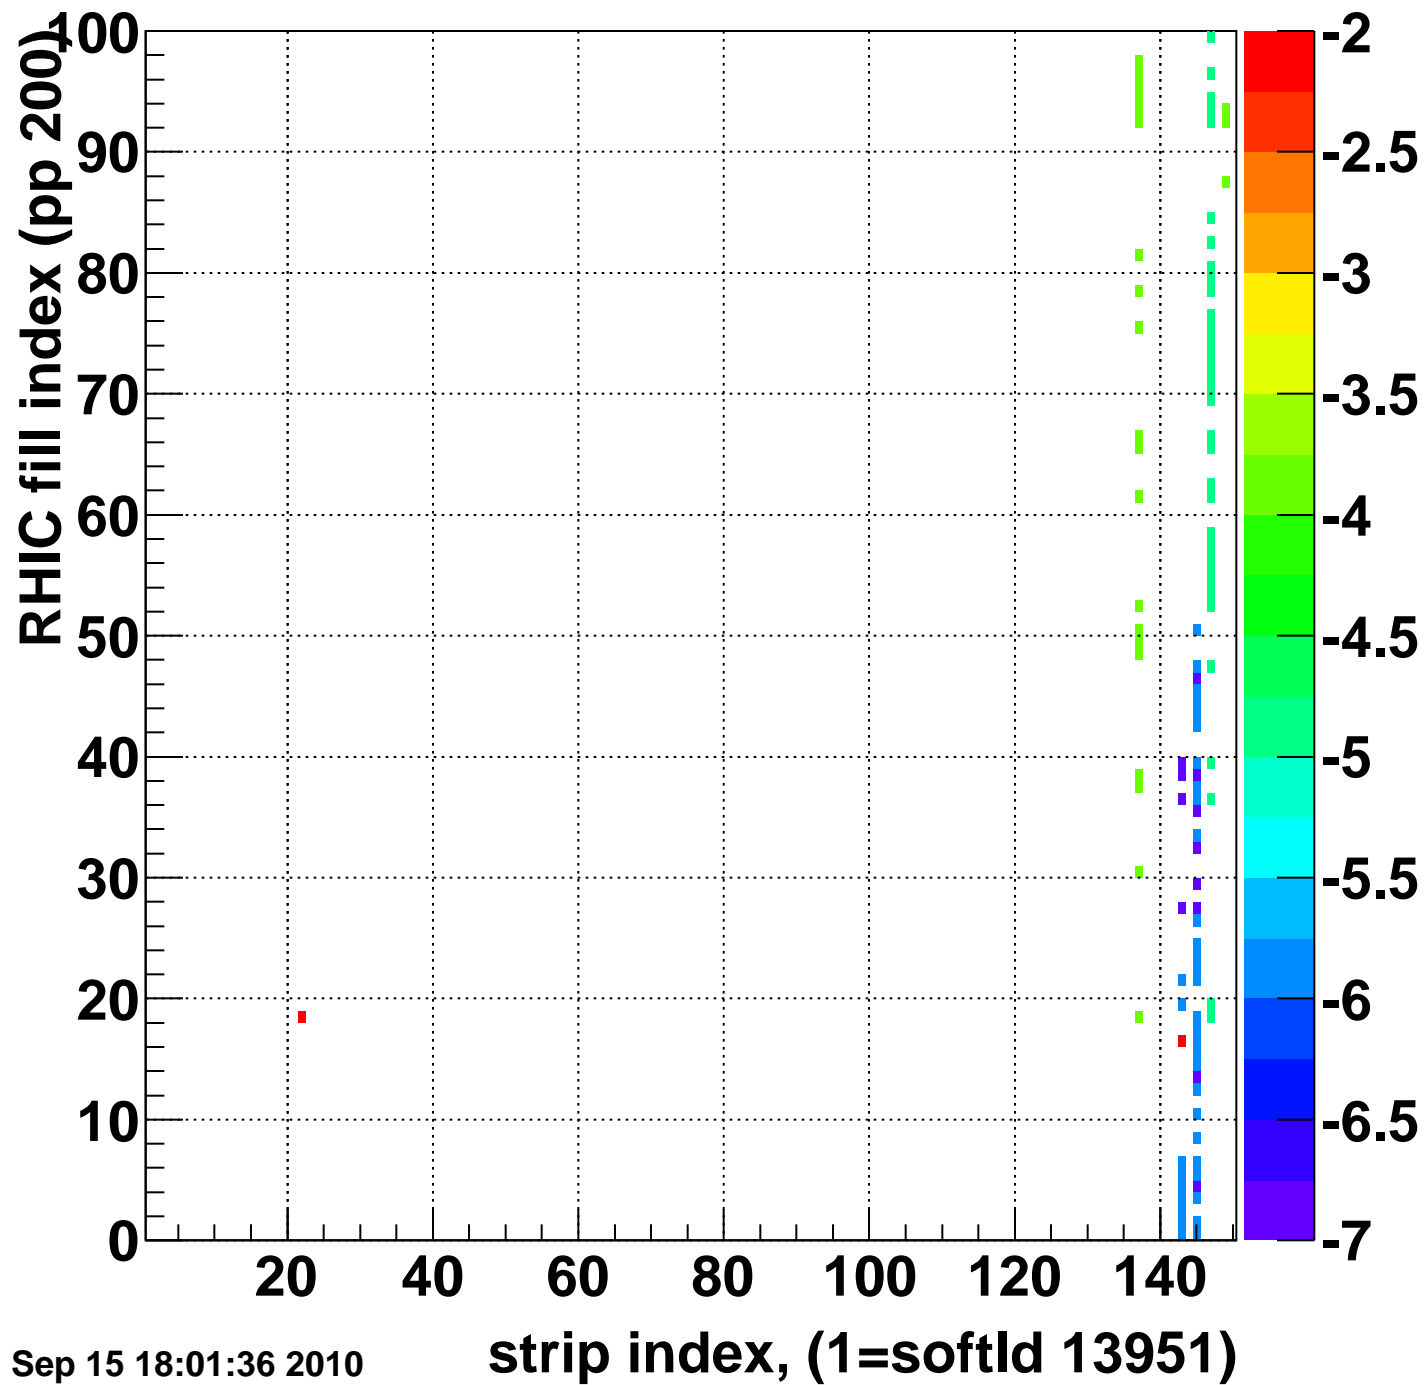

Rms of ped residuum (ADC), BSMDE mod=94, good strips

Entries 9998

Wed Sep 15 18:01:36 2010

Bad strips (color=error bits), BSMDE mod=94

Entries 5002

Wed Sep 15 18:01:36 2010

Bad strips (color=error bits), BSMDE mod=94

Entries 2808

Wed Sep 15 18:01:36 2010