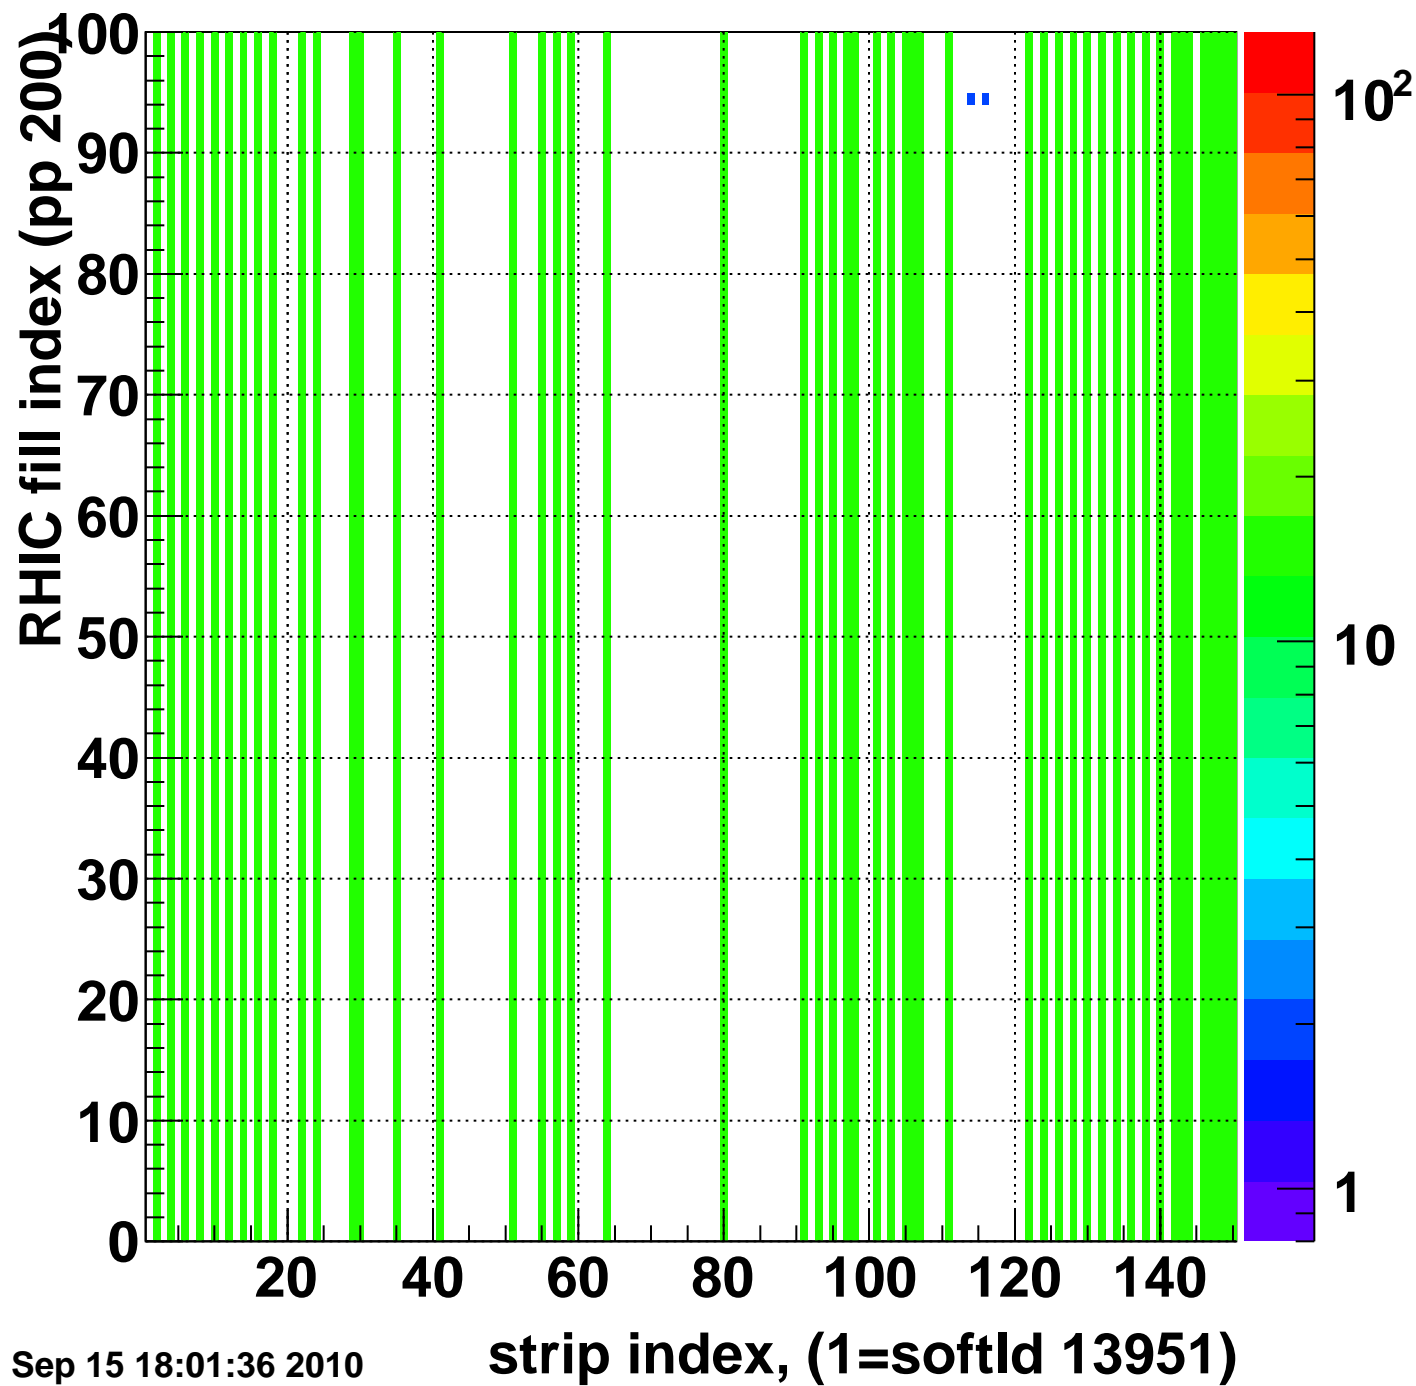

Rms of ped residuum (ADC), BSMDE mod=94, good strips

Entries 9998

Wed Sep 15 18:01:36 2010

Bad strips (color=error bits), BSMDE mod=94

Entries 5002

Wed Sep 15 18:01:36 2010

Bad strips (color=error bits), BSMDE mod=94

Entries 2808

Wed Sep 15 18:01:36 2010