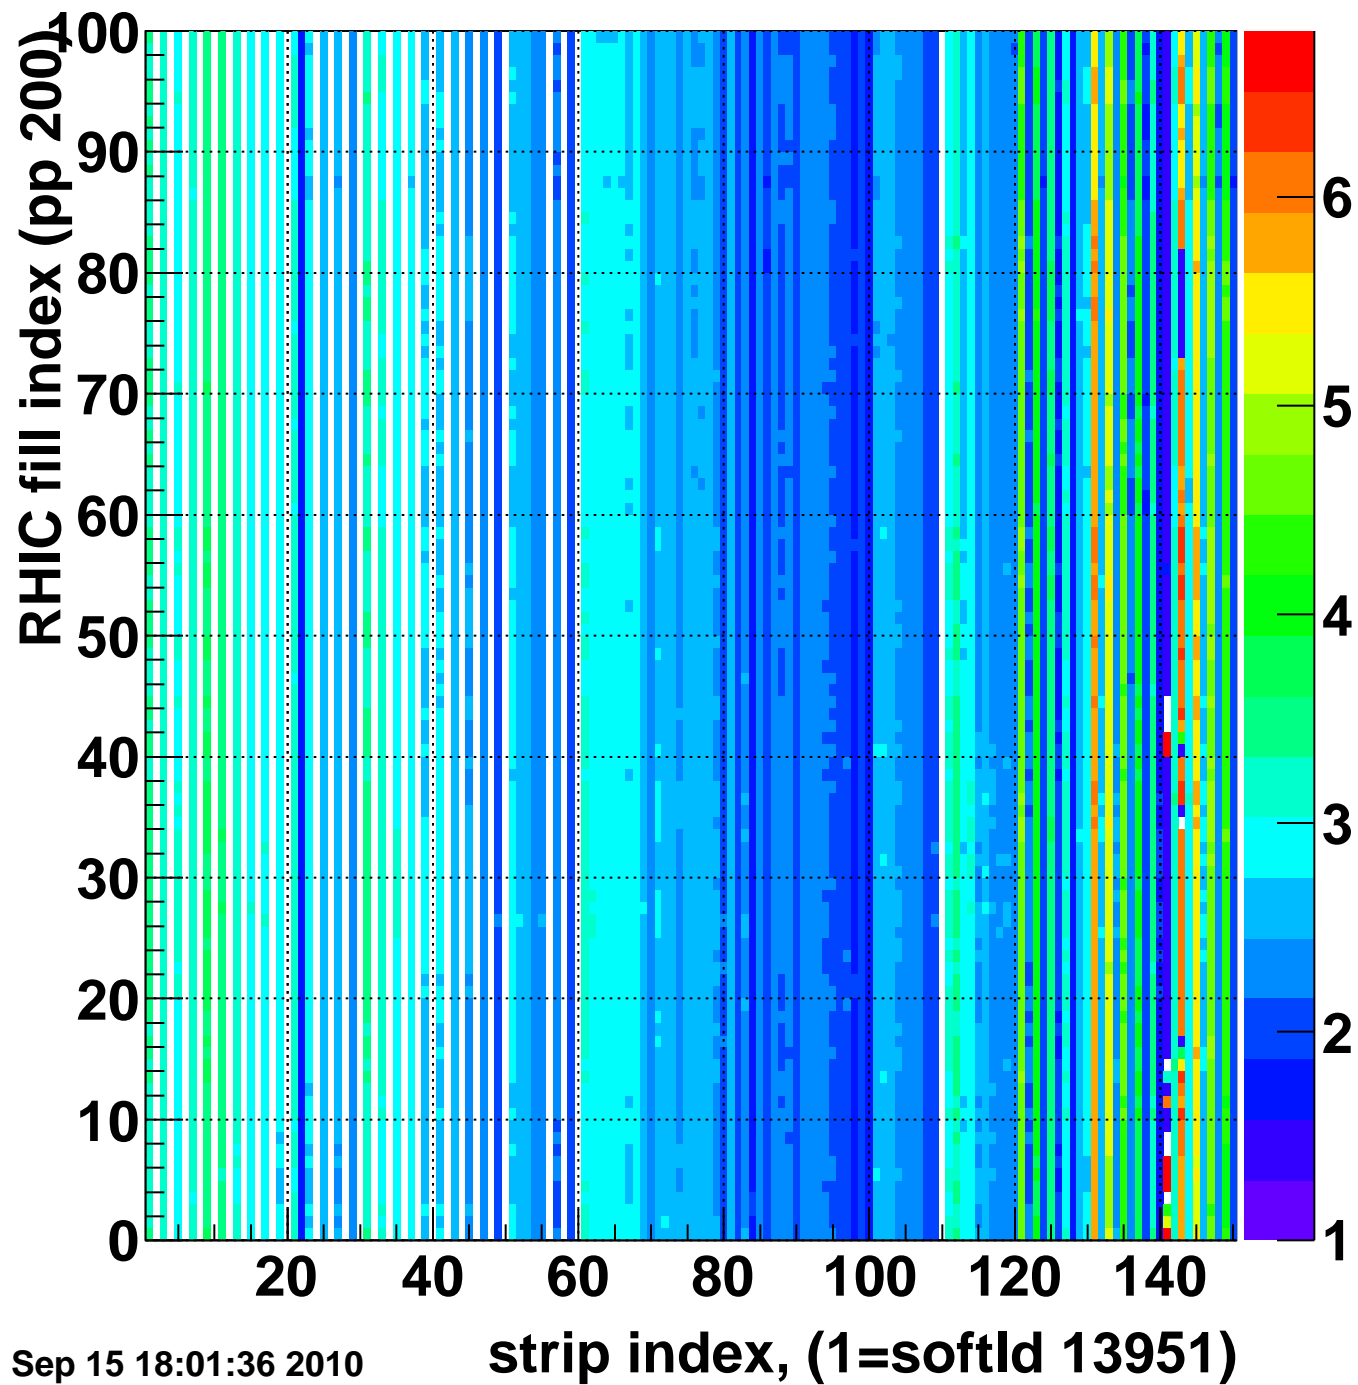

Rms of ped residuum (ADC), BSMDE mod=94, good strips

Entries 9998

Wed Sep 15 18:01:36 2010

Bad strips (color=error bits), BSMDE mod=94

Entries 5002

Wed Sep 15 18:01:36 2010

Bad strips (color=error bits), BSMDE mod=94