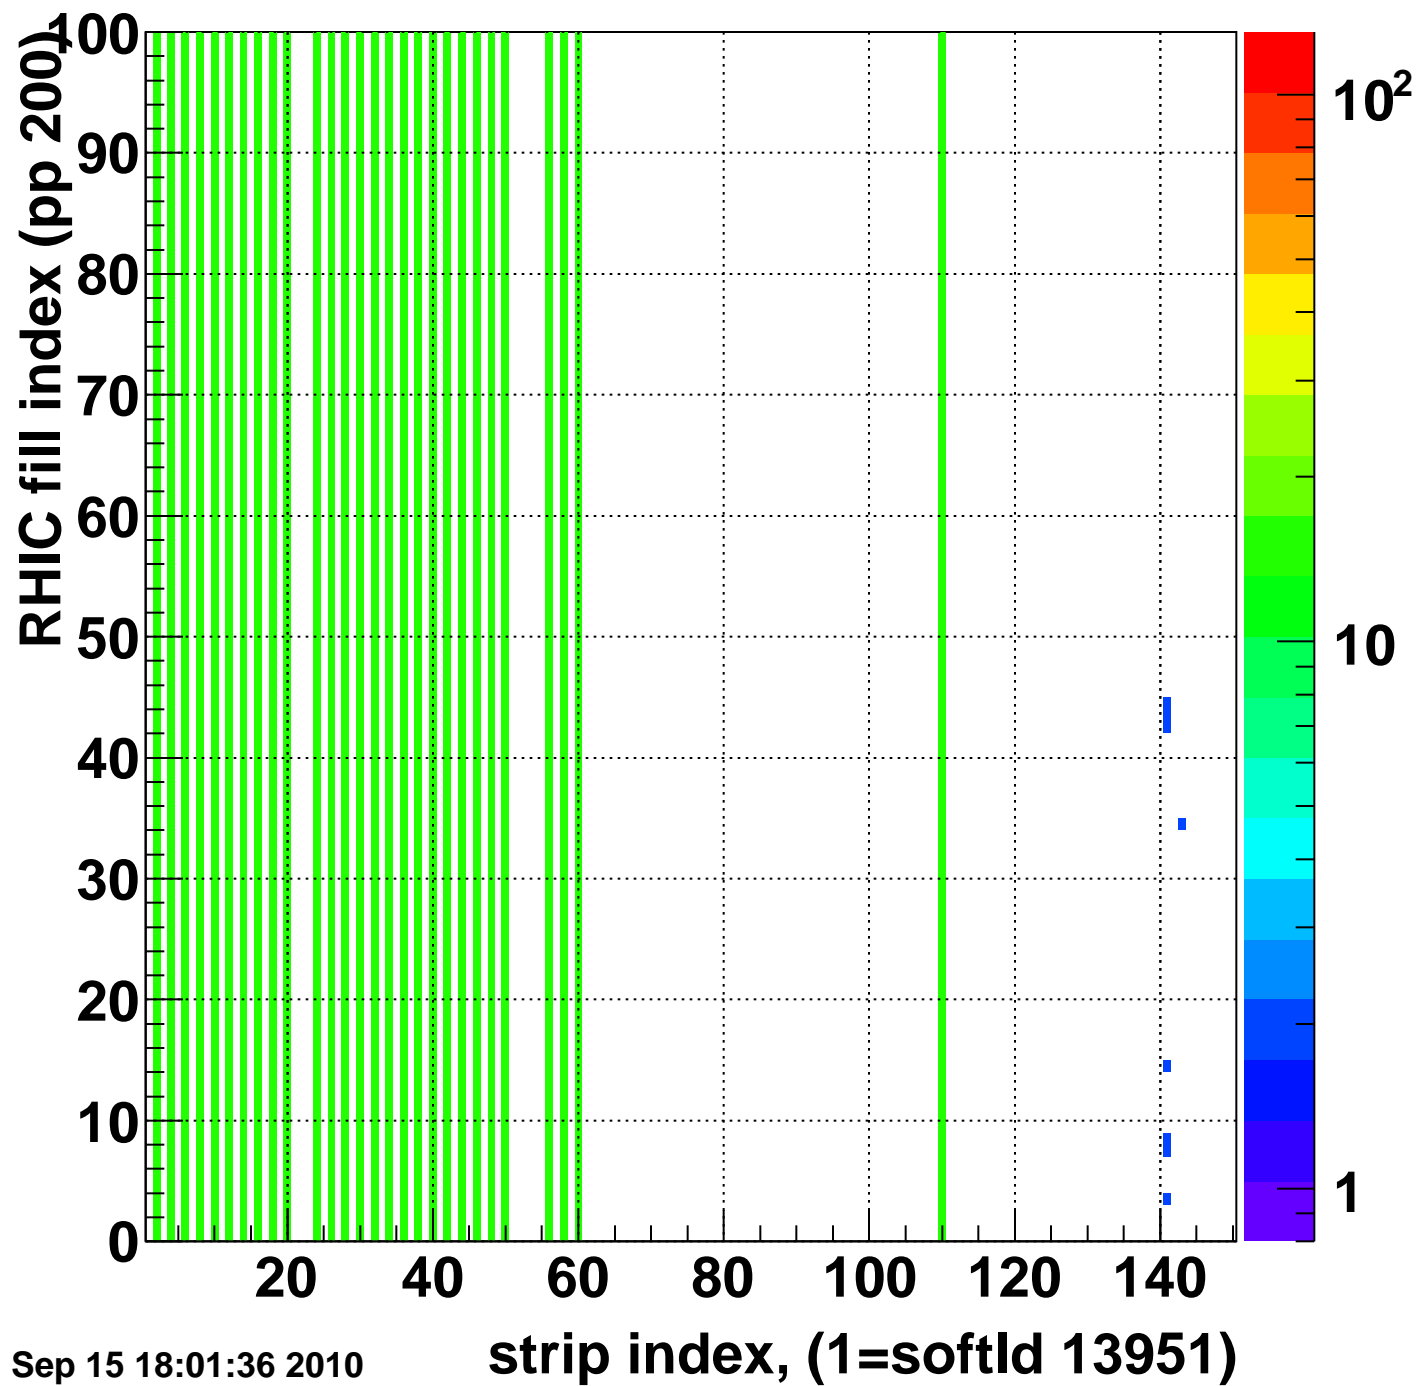

Bad strips (color=error bits), BSMDE mod=94

Entries 2808

Wed Sep 15 18:01:36 2010