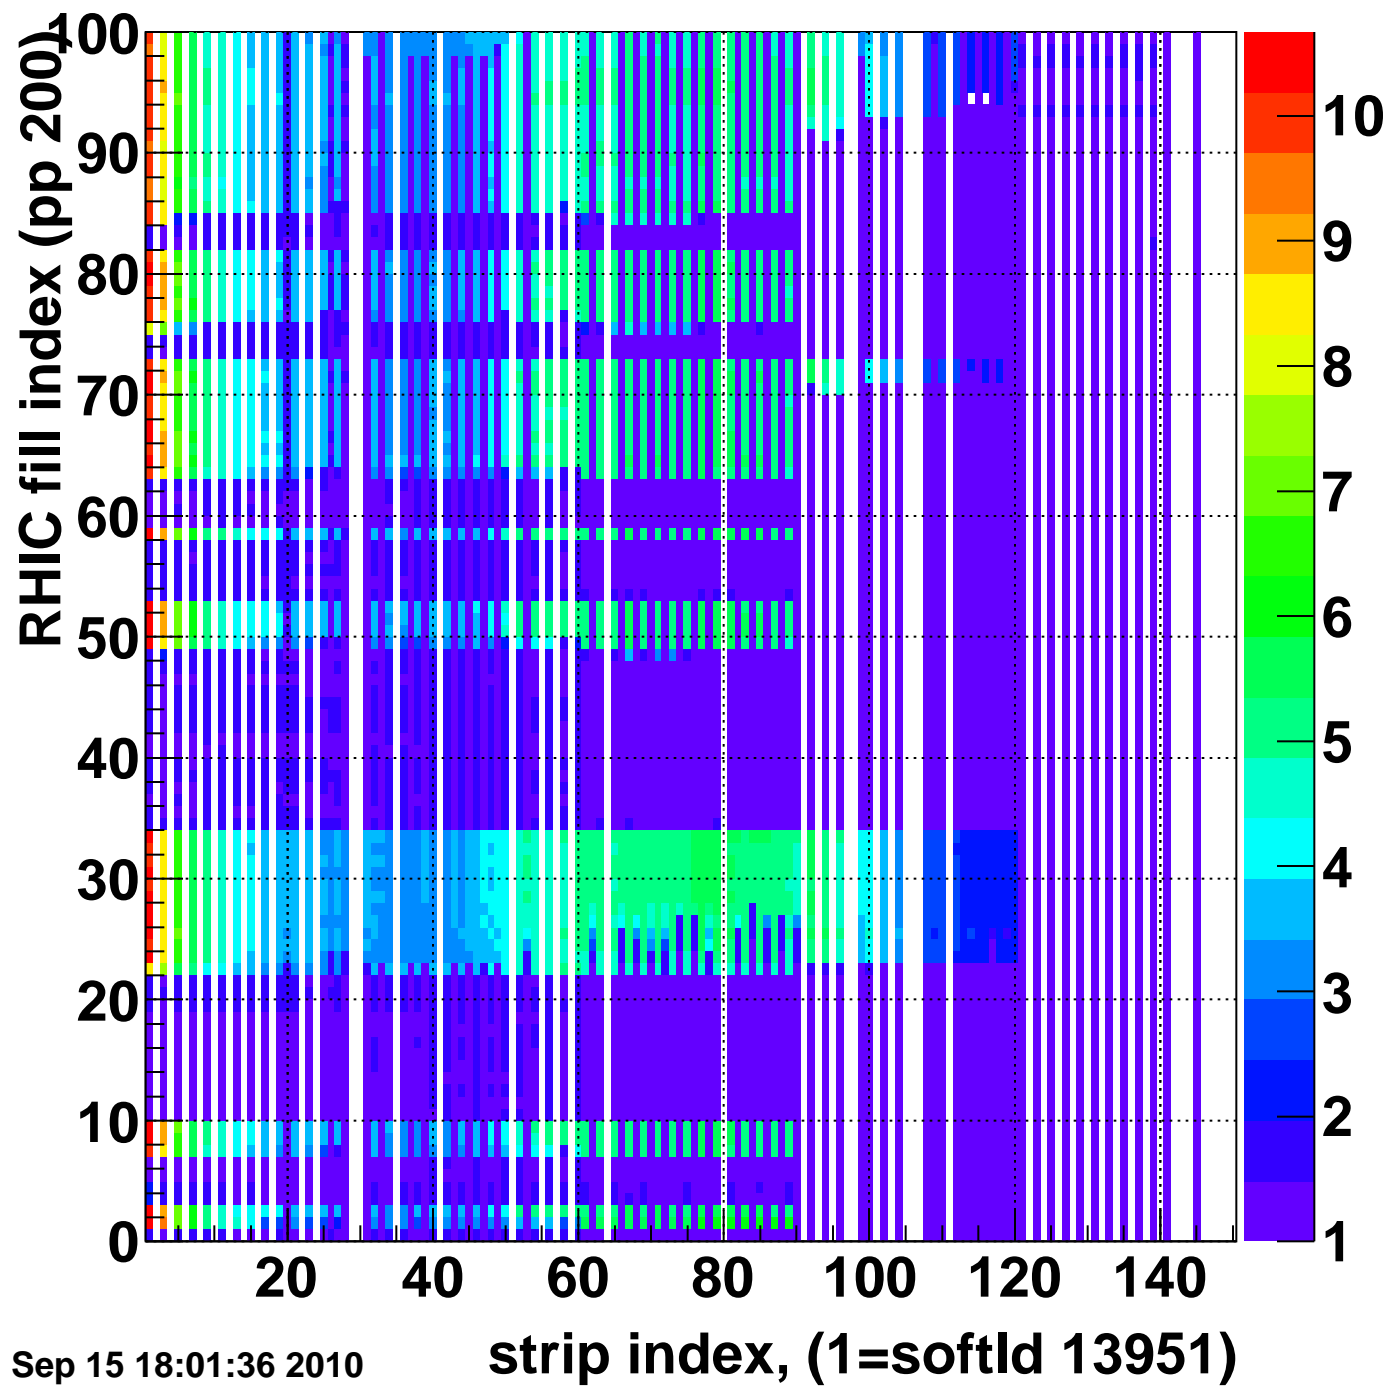

Rms of ped residuum (ADC), BSMDE mod=94, good strips

Entries 9998

Wed Sep 15 18:01:36 2010

Bad strips (color=error bits), BSMDE mod=94

Entries 5002

Wed Sep 15 18:01:36 2010

Bad strips (color=error bits), BSMDE mod=94

Entries 2808

Wed Sep 15 18:01:36 2010