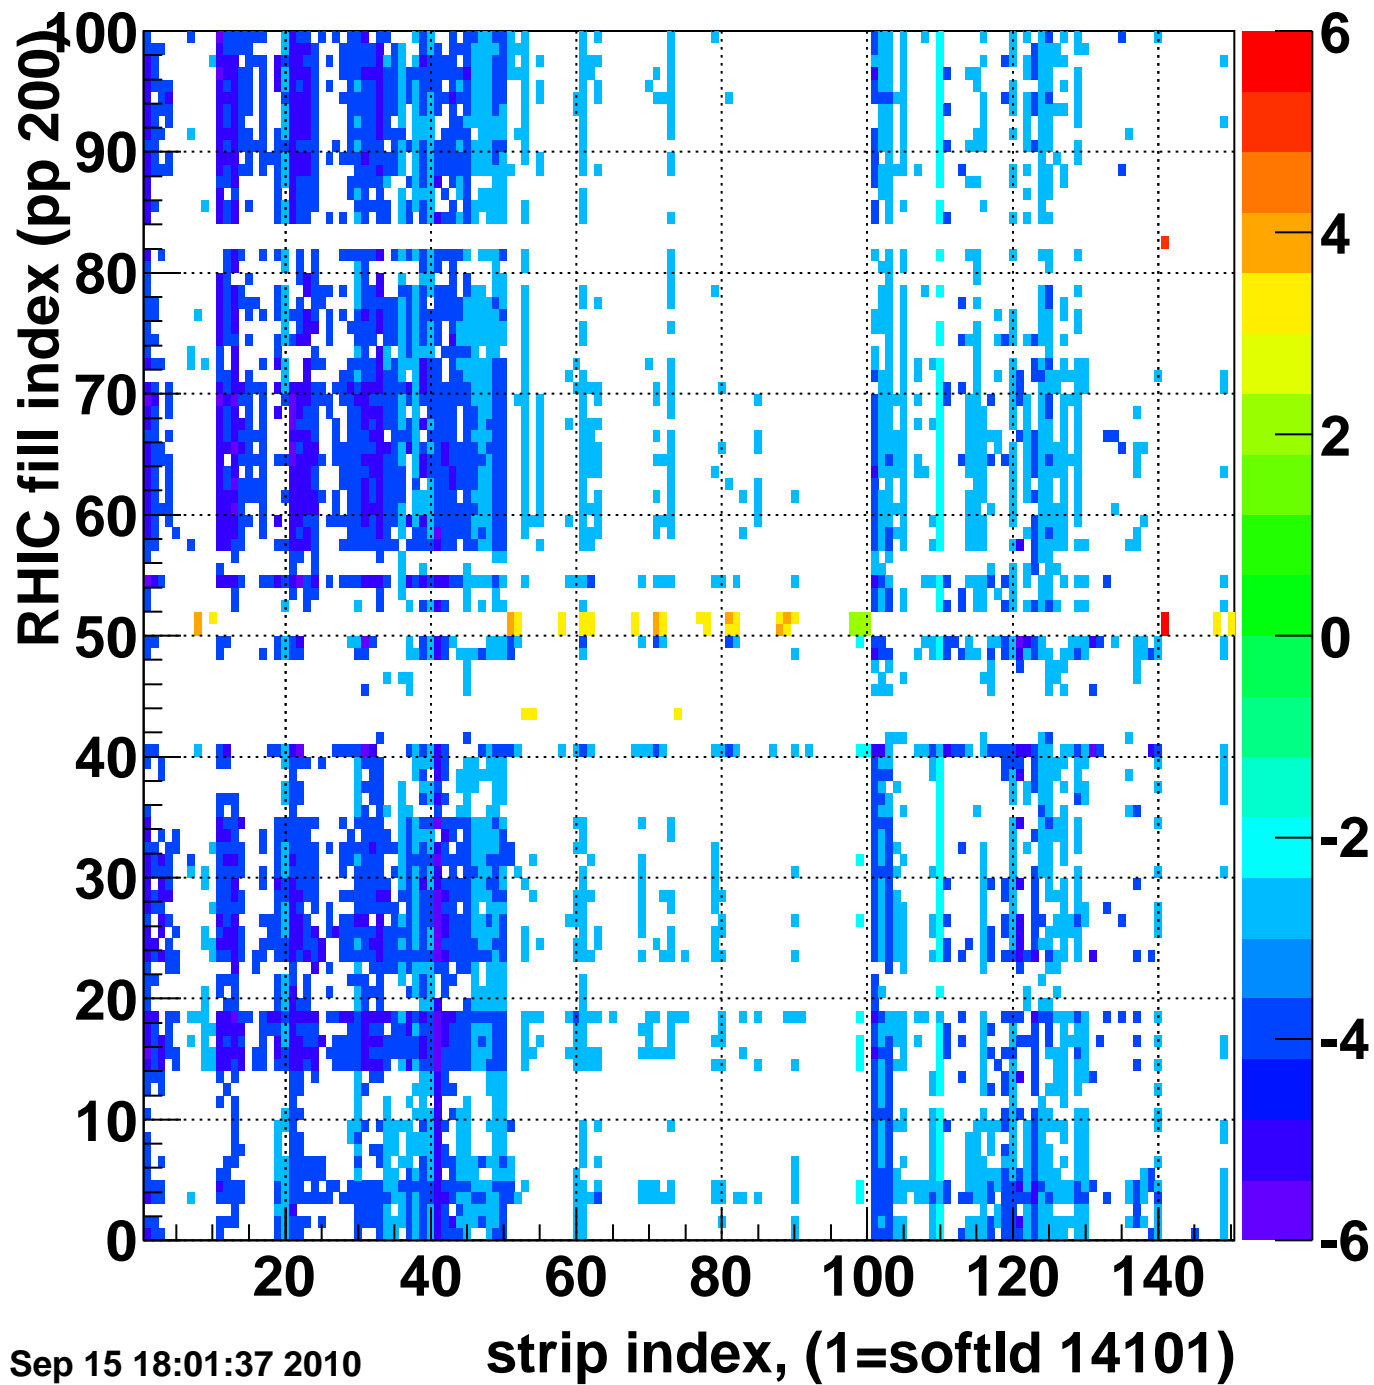

Rms of ped residuum (ADC), BSMDE mod=95, good strips

Entries 14699

Wed Sep 15 18:01:36 2010

Bad strips (color=error bits), BSMDE mod=95

Entries 301

Wed Sep 15 18:01:37 2010

strip index, (1=softId 14101)

Rms of ped residuum (ADC), BSMDP mod=95, good strips

Entries 15000

Wed Sep 15 18:01:37 2010

strip index, (1=softId 14101)

Bad strips (color=error bits), BSMDE mod=95

Entries 0

Wed Sep 15 18:01:37 2010