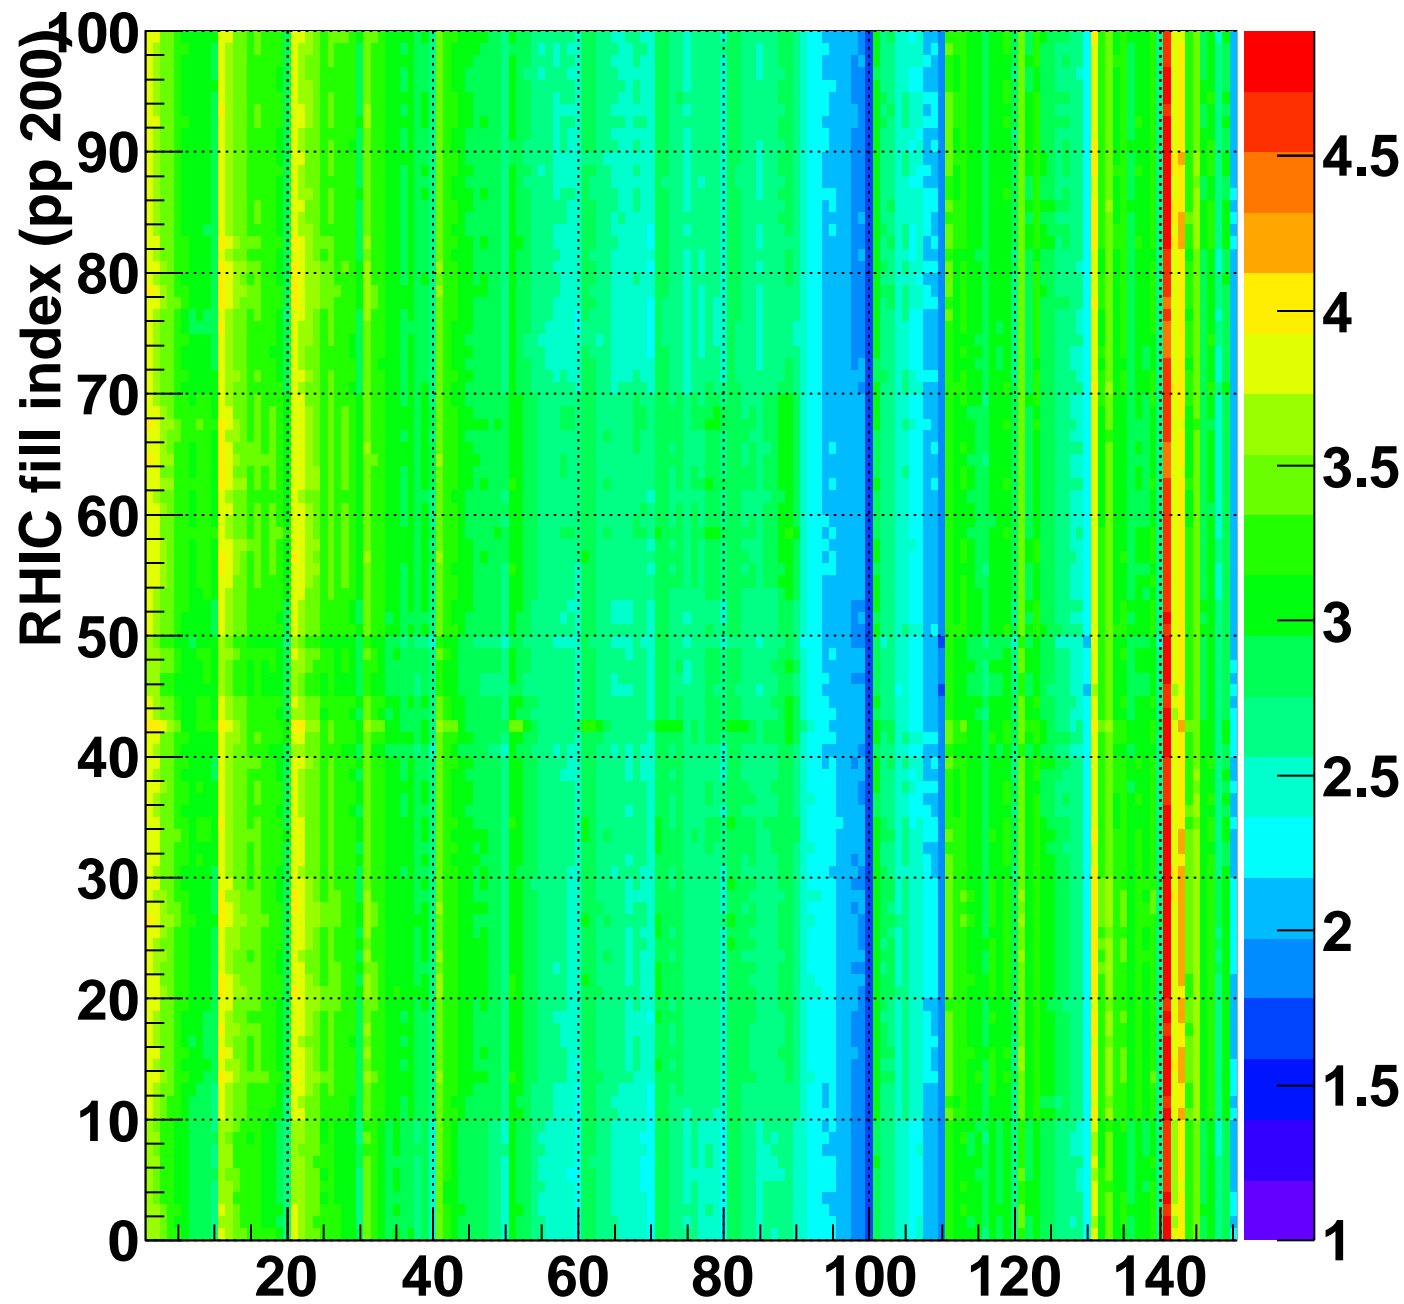

Rms of ped residuum (ADC), BSMDE mod=95, good strips

Entries 14699

Wed Sep 15 18:01:36 2010

Bad strips (color=error bits), BSMDE mod=95

Entries 301

Wed Sep 15 18:01:37 2010

strip index, (1=softId 14101)

Rms of ped residuum (ADC), BSMDP mod=95, good strips

Entries 15000

Wed Sep 15 18:01:37 2010

strip index, (1=softId 14101)

Bad strips (color=error bits), BSMDE mod=95

Entries 0

Wed Sep 15 18:01:37 2010