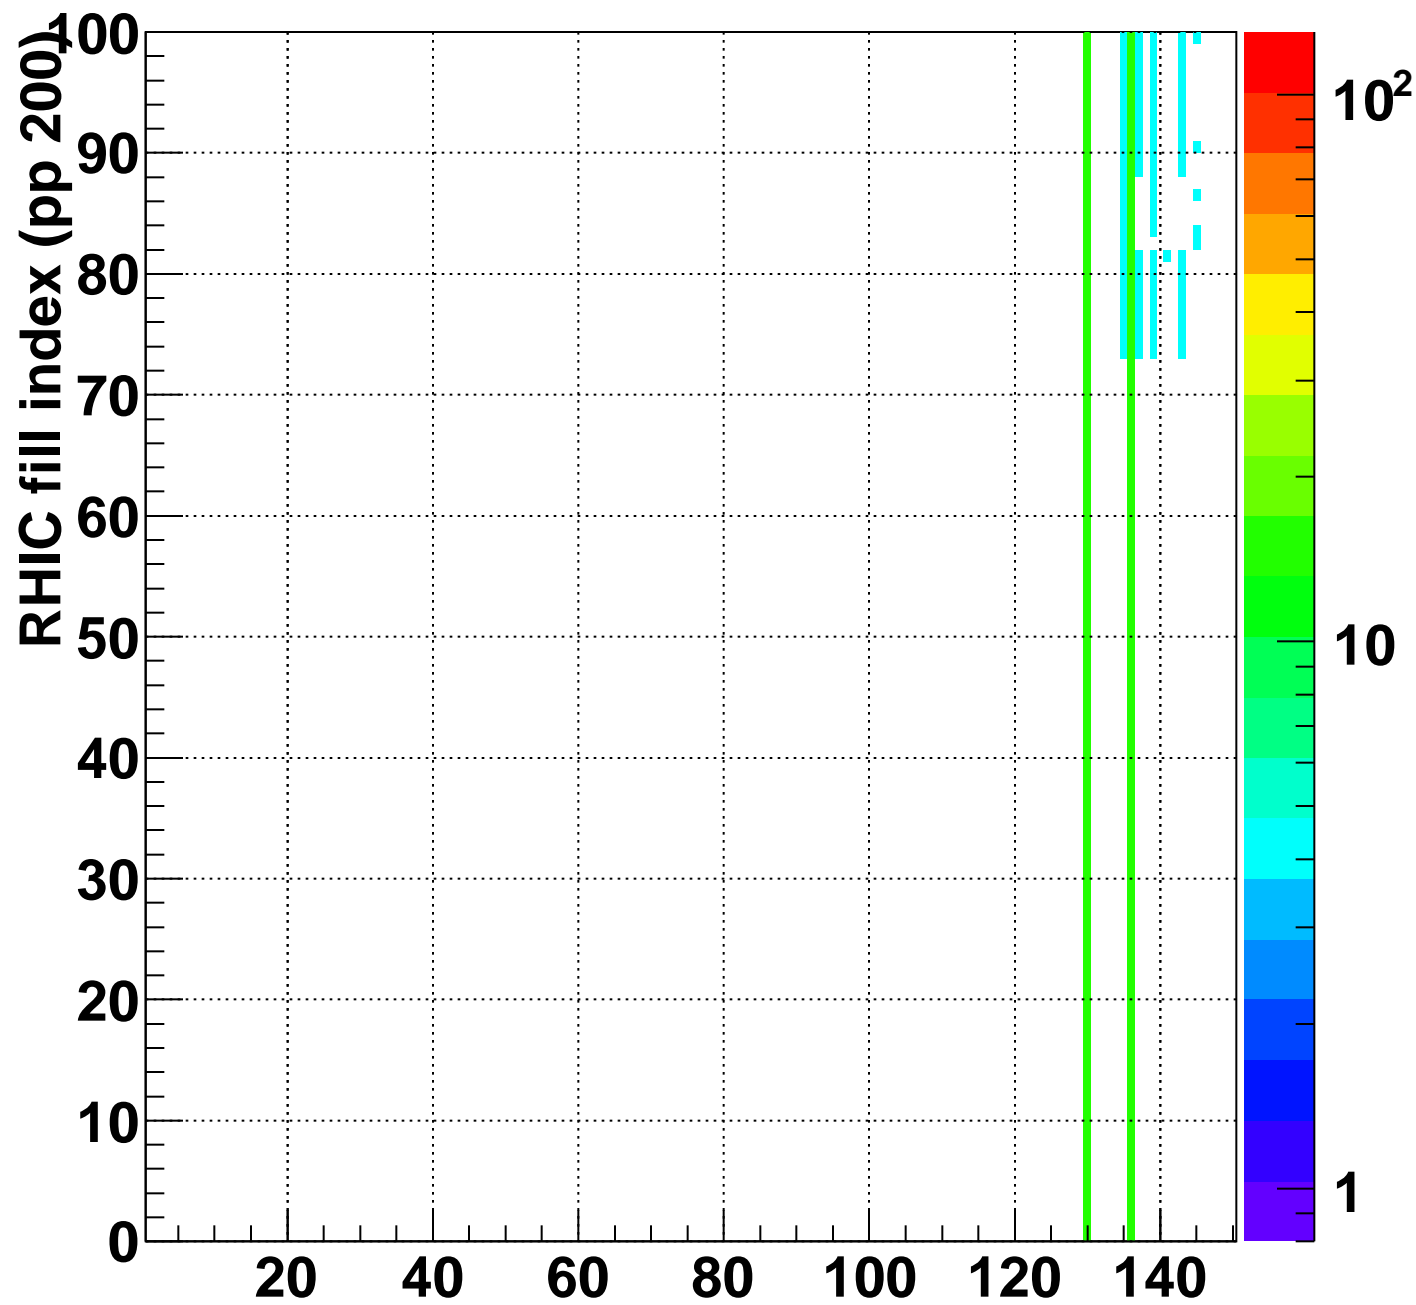

Rms of ped residuum (ADC), BSMDE mod=95, good strips

Entries 14699

Wed Sep 15 18:01:36 2010

Bad strips (color=error bits), BSMDE mod=95

Entries 301

Wed Sep 15 18:01:37 2010

strip index, (1=softId 14101)

Rms of ped residuum (ADC), BSMDP mod=95, good strips

Entries 15000

Wed Sep 15 18:01:37 2010

strip index, (1=softId 14101)

Bad strips (color=error bits), BSMDE mod=95

Entries 0

Wed Sep 15 18:01:37 2010