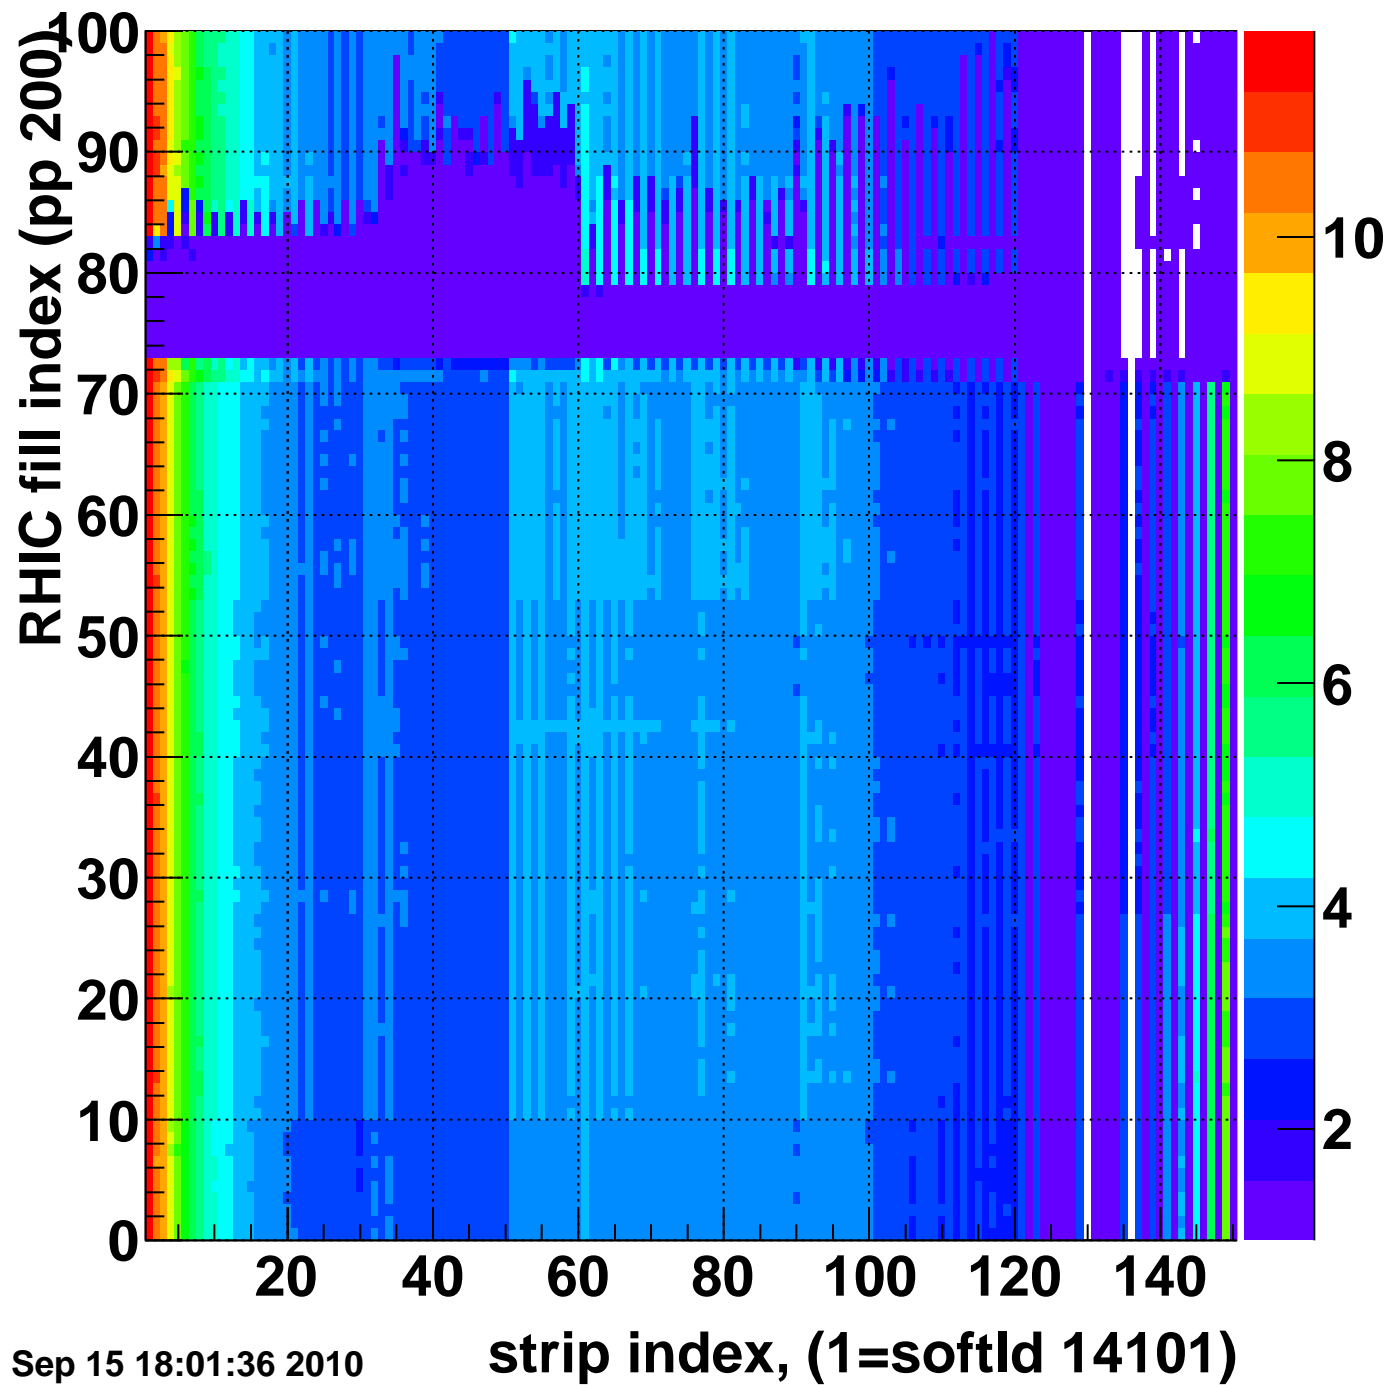

Rms of ped residuum (ADC), BSMDE mod=95, good strips

Entries 14699

Wed Sep 15 18:01:36 2010

Bad strips (color=error bits), BSMDE mod=95

Entries 301

Wed Sep 15 18:01:37 2010

strip index, (1=softId 14101)

Rms of ped residuum (ADC), BSMDP mod=95, good strips

Entries 15000

Wed Sep 15 18:01:37 2010

strip index, (1=softId 14101)

Bad strips (color=error bits), BSMDE mod=95

Entries 0

Wed Sep 15 18:01:37 2010