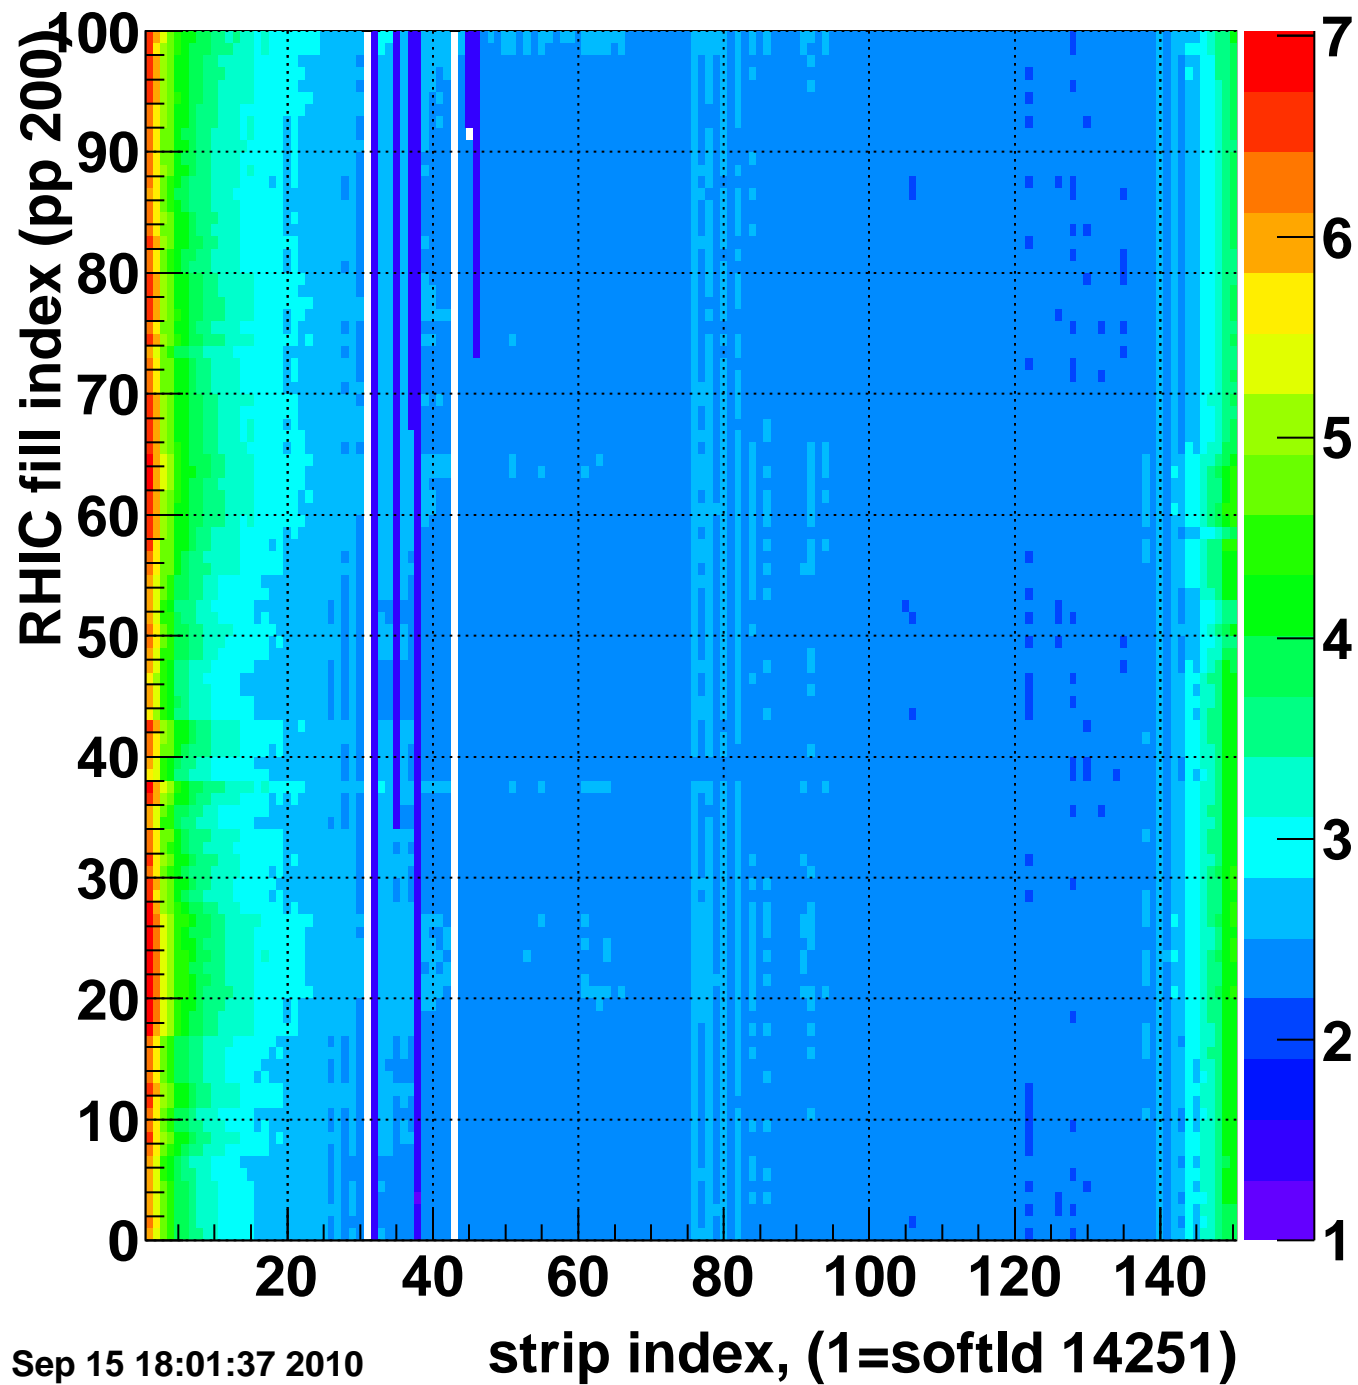

Rms of ped residuum (ADC), BSMDE mod=96, good strips

Entries 14799

Wed Sep 15 18:01:37 2010

strip index, (1=softId 14251)

Bad strips (color=error bits), BSMDE mod=96

Entries 201

Wed Sep 15 18:01:37 2010

Rms of ped residuum (ADC), BSMDP mod=96, good strips

Entries 15000

Wed Sep 15 18:01:37 2010

strip index, (1=softId 14251)

Bad strips (color=error bits), BSMDE mod=96

Entries 0

Wed Sep 15 18:01:37 2010