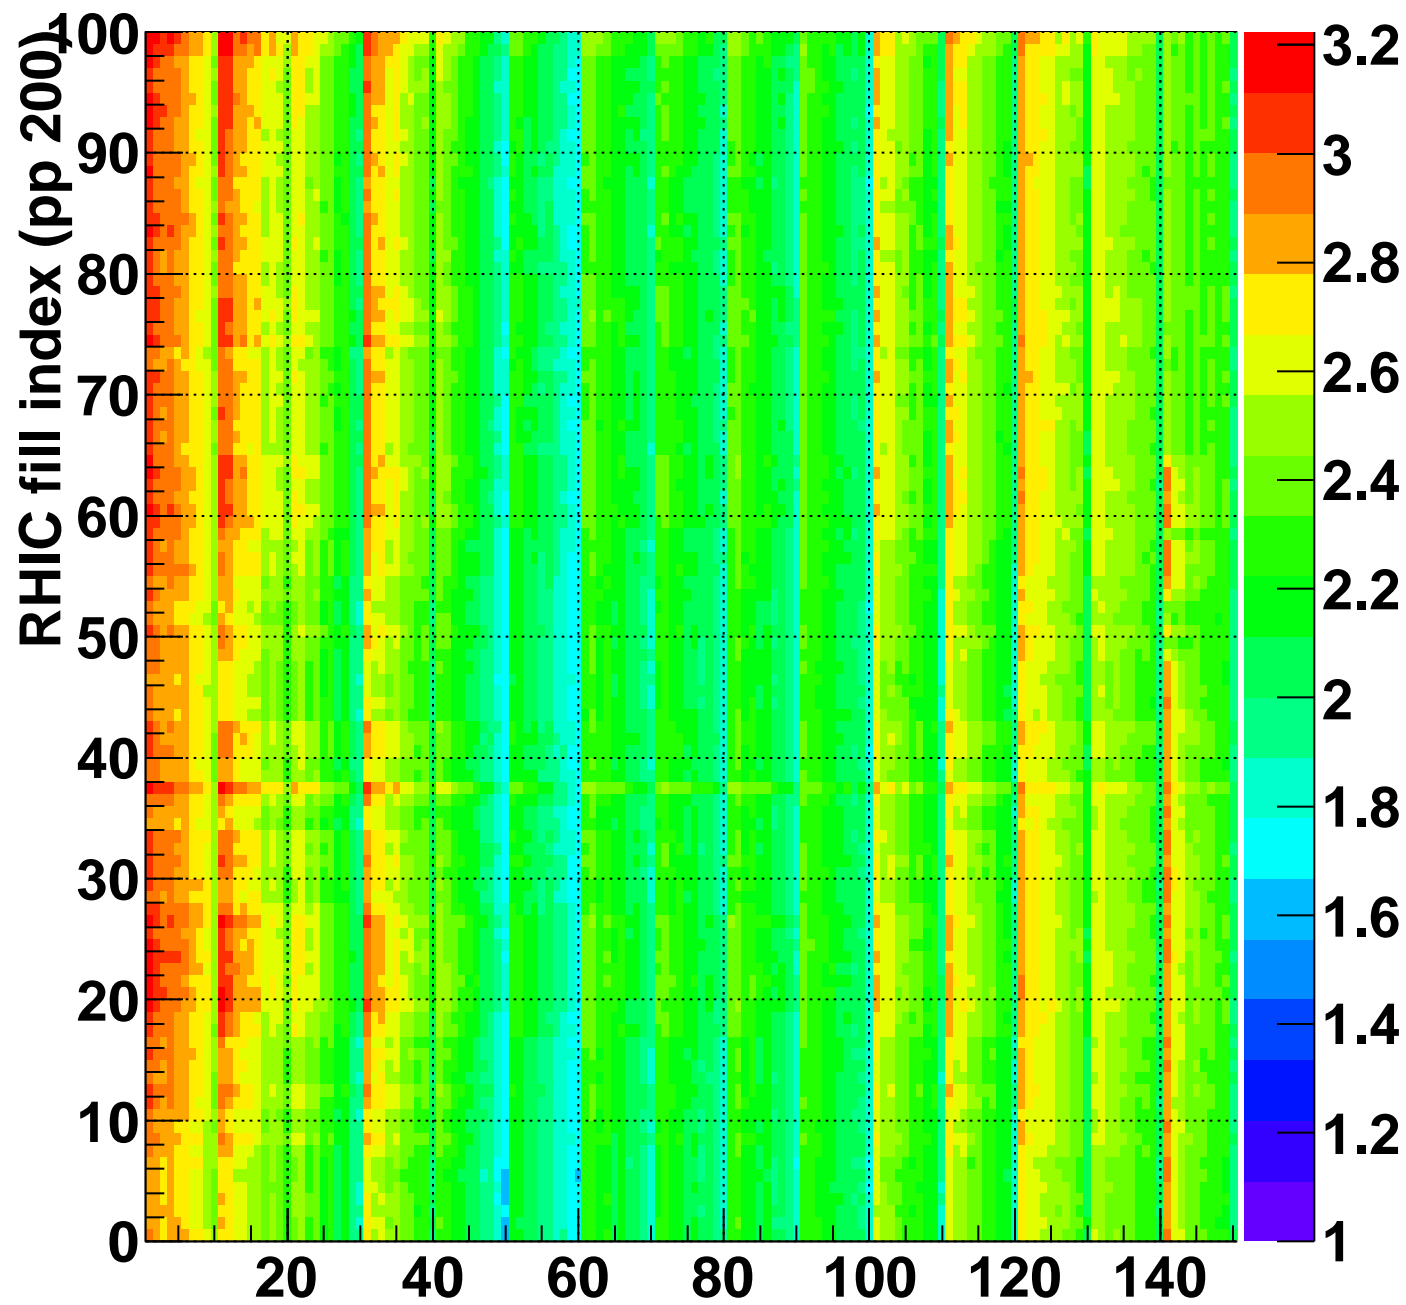

Rms of ped residuum (ADC), BSMDE mod=96, good strips

Entries 14799

Wed Sep 15 18:01:37 2010

strip index, (1=softId 14251)

Bad strips (color=error bits), BSMDE mod=96

Entries 201

Wed Sep 15 18:01:37 2010

Rms of ped residuum (ADC), BSMDP mod=96, good strips

Entries 15000

Wed Sep 15 18:01:37 2010

strip index, (1=softId 14251)

Bad strips (color=error bits), BSMDE mod=96

Entries 0

Wed Sep 15 18:01:37 2010