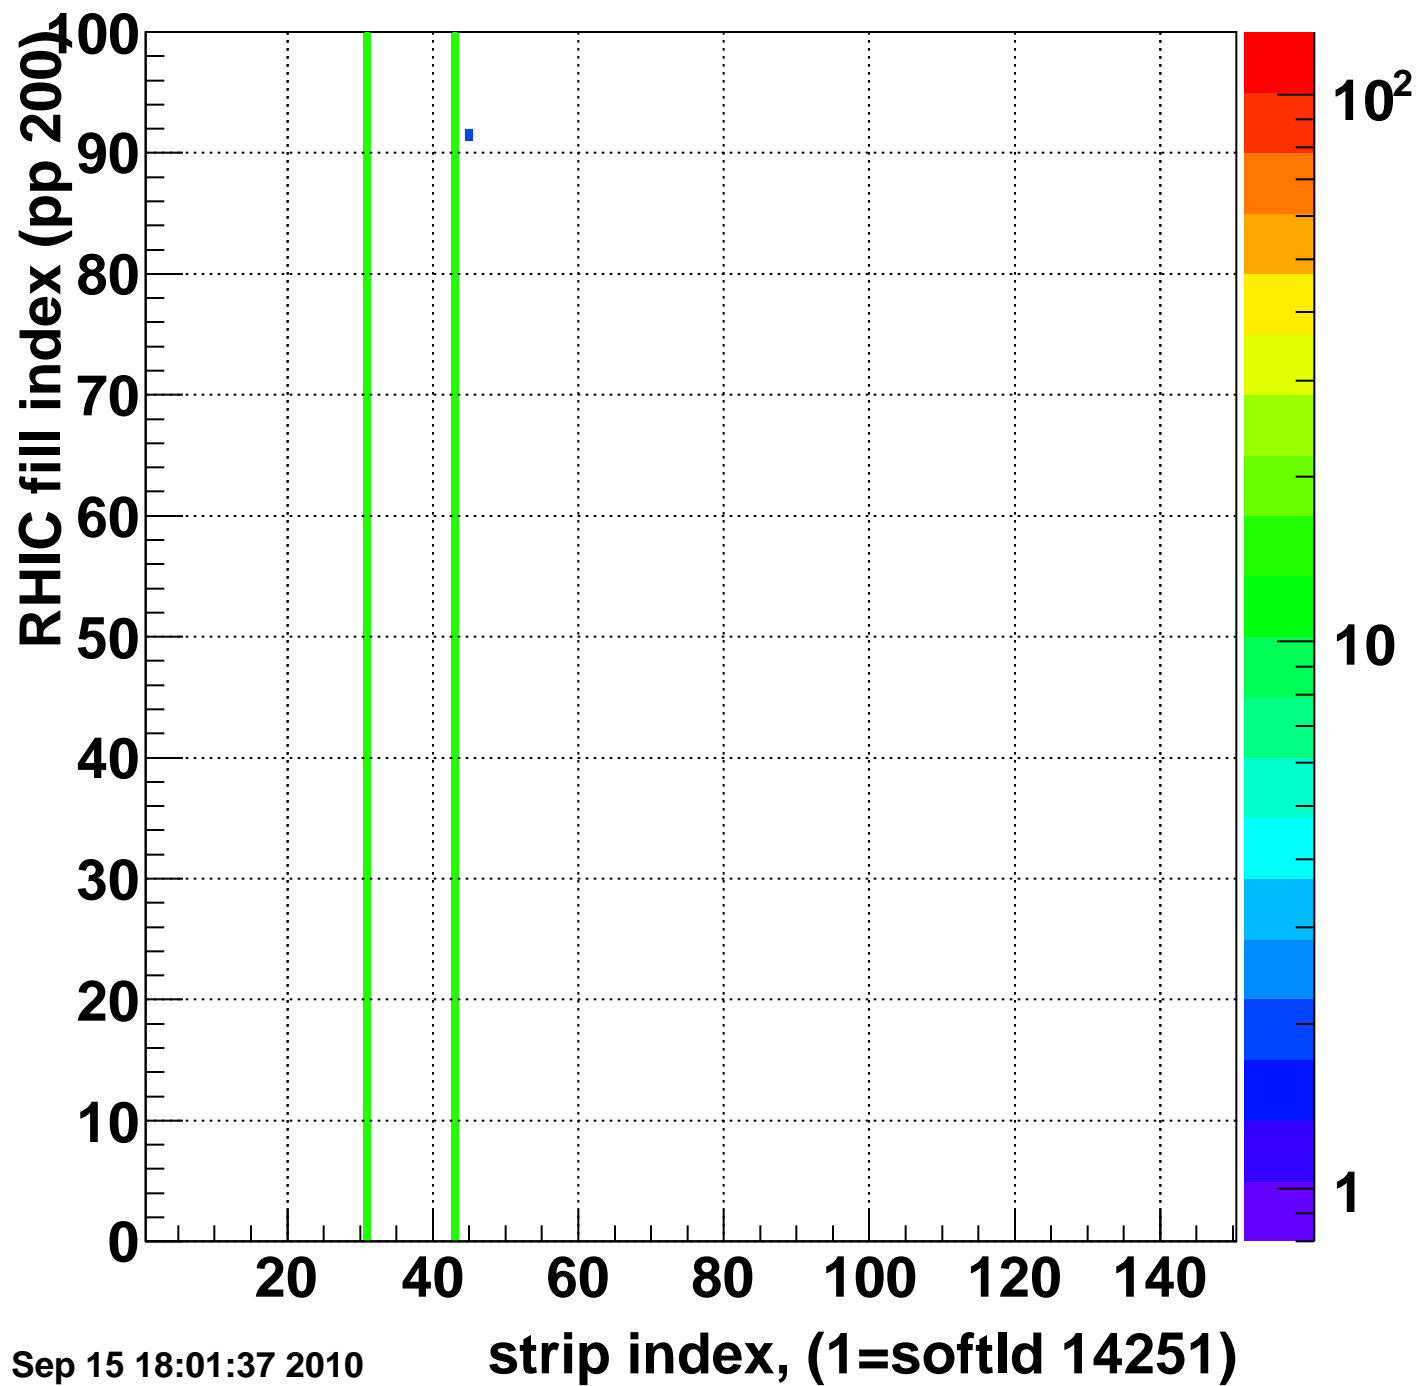

Rms of ped residuum (ADC), BSMDE mod=96, good strips

Entries 14799

Wed Sep 15 18:01:37 2010

strip index, (1=softId 14251)

Bad strips (color=error bits), BSMDE mod=96

Entries 201

Wed Sep 15 18:01:37 2010

Rms of ped residuum (ADC), BSMDP mod=96, good strips

Entries 15000

Wed Sep 15 18:01:37 2010

strip index, (1=softId 14251)

Bad strips (color=error bits), BSMDE mod=96

Entries 0

Wed Sep 15 18:01:37 2010