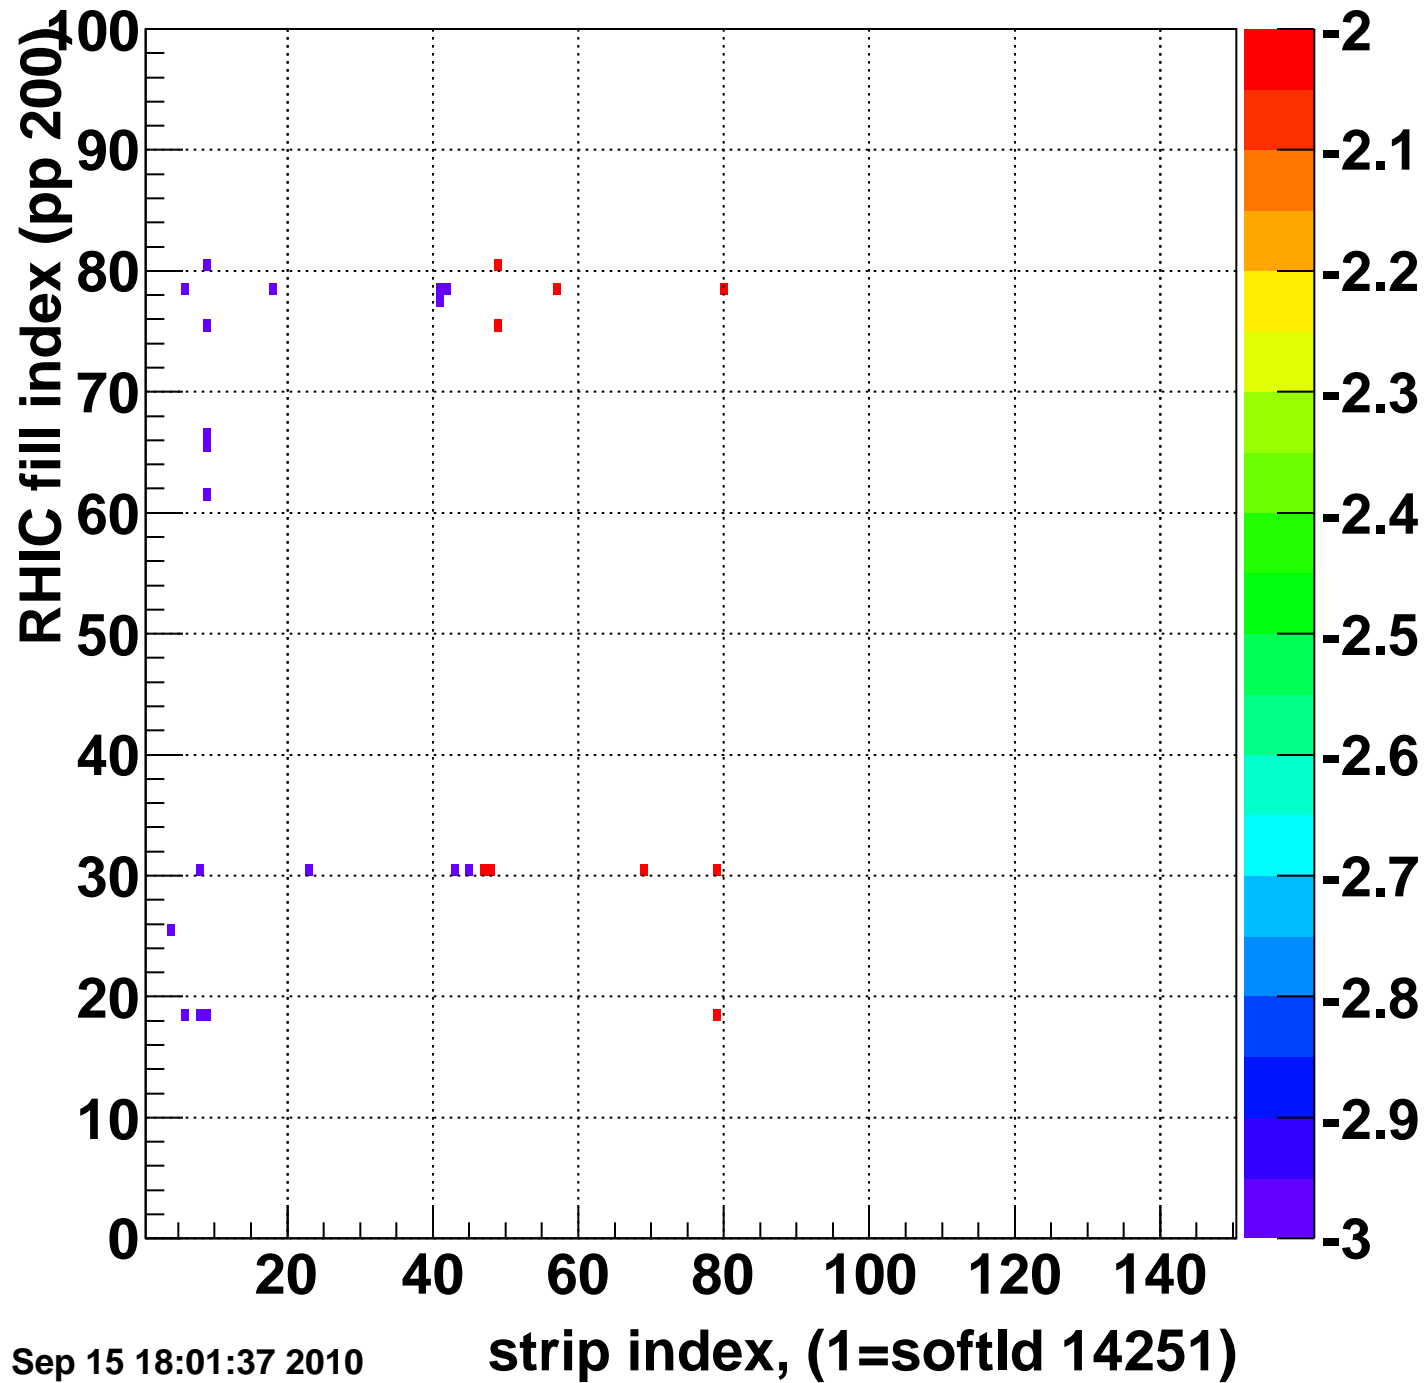

Rms of ped residuum (ADC), BSMDE mod=96, good strips

Entries 14799

Wed Sep 15 18:01:37 2010

strip index, (1=softId 14251)

Bad strips (color=error bits), BSMDE mod=96

Entries 201

Wed Sep 15 18:01:37 2010

Rms of ped residuum (ADC), BSMDP mod=96, good strips

Entries 15000

Wed Sep 15 18:01:37 2010

strip index, (1=softId 14251)

Bad strips (color=error bits), BSMDE mod=96

Entries 0

Wed Sep 15 18:01:37 2010