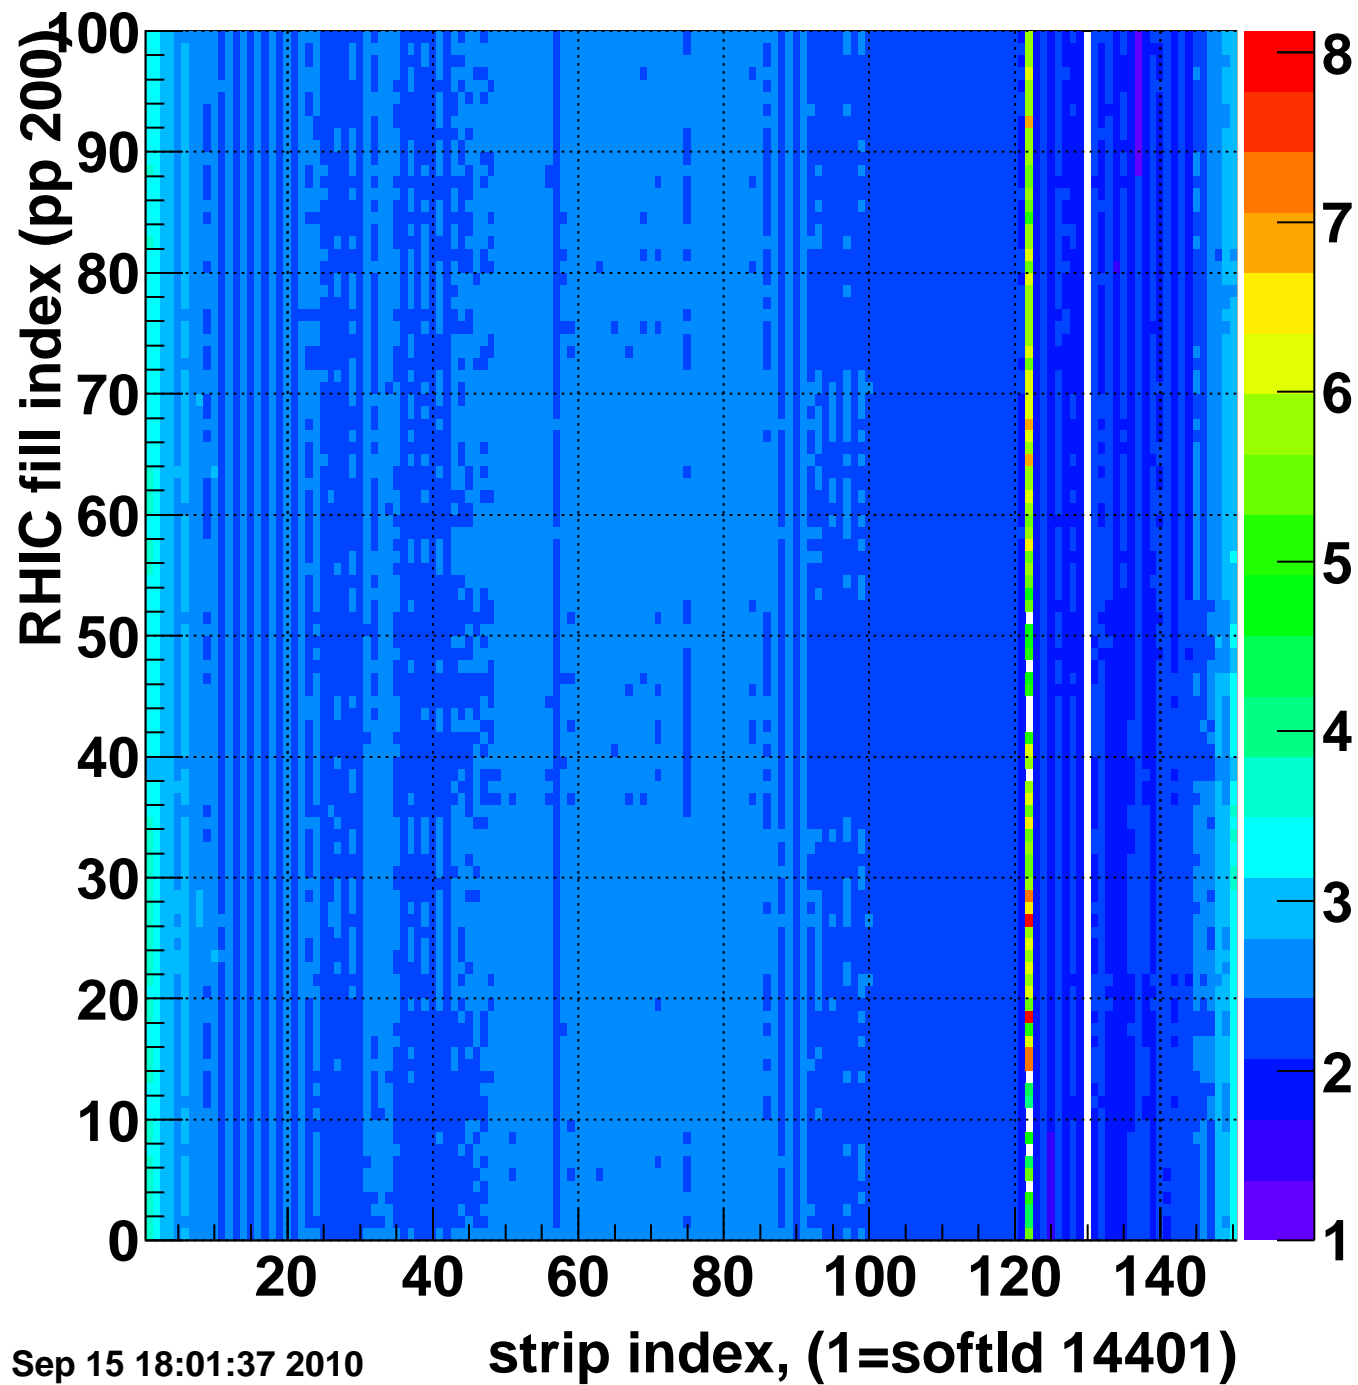

Rms of ped residuum (ADC), BSMDE mod=97, good strips

Entries 14889

Wed Sep 15 18:01:37 2010

strip index, (1=softld 14401)

Bad strips (color=error bits), BSMDE mod=97

Entries 111

Wed Sep 15 18:01:37 2010

Rms of ped residuum (ADC), BSMDP mod=97, good strips

Entries 15000

Wed Sep 15 18:01:37 2010

Bad strips (color=error bits), BSMDE mod=97

Entries 0

Wed Sep 15 18:01:38 2010