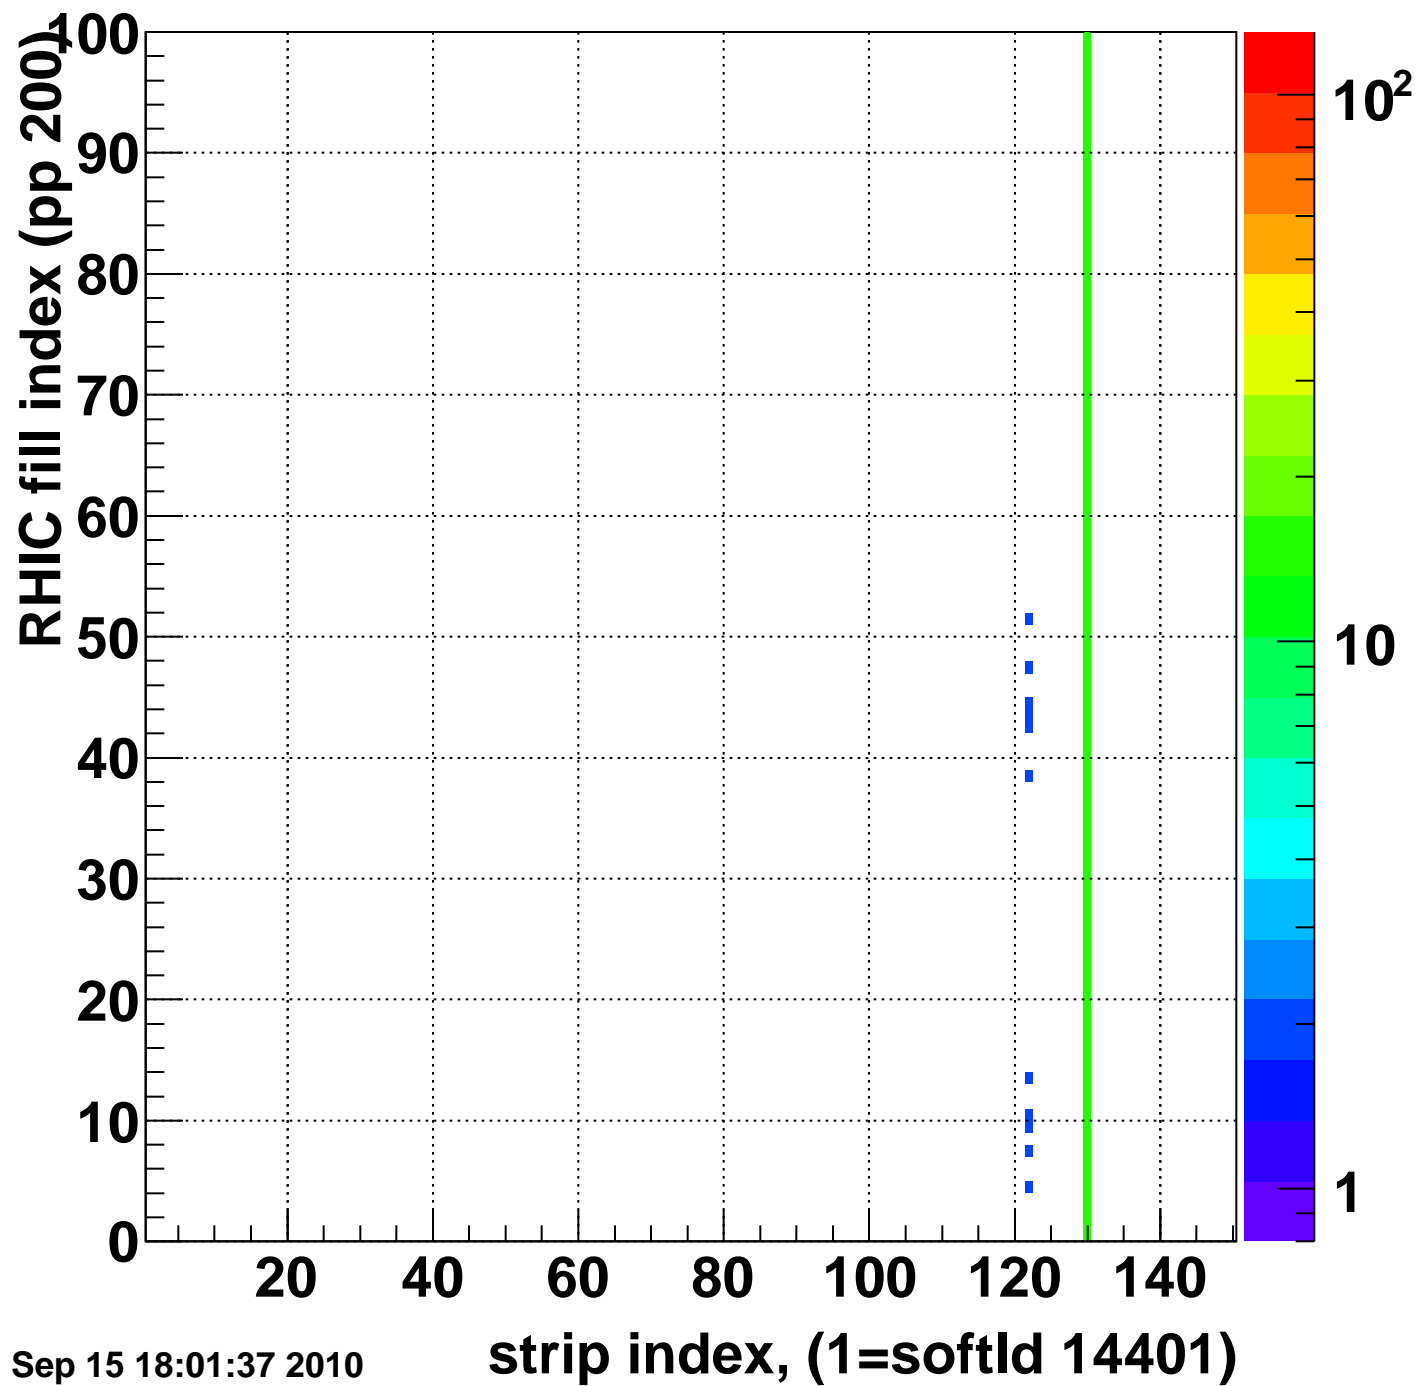

Rms of ped residuum (ADC), BSMDE mod=97, good strips

Entries 14889

Wed Sep 15 18:01:37 2010

strip index, (1=softld 14401)

Bad strips (color=error bits), BSMDE mod=97

Entries 111

Wed Sep 15 18:01:37 2010

Rms of ped residuum (ADC), BSMDP mod=97, good strips

Entries 15000

Wed Sep 15 18:01:37 2010

Bad strips (color=error bits), BSMDE mod=97

Entries 0

Wed Sep 15 18:01:38 2010