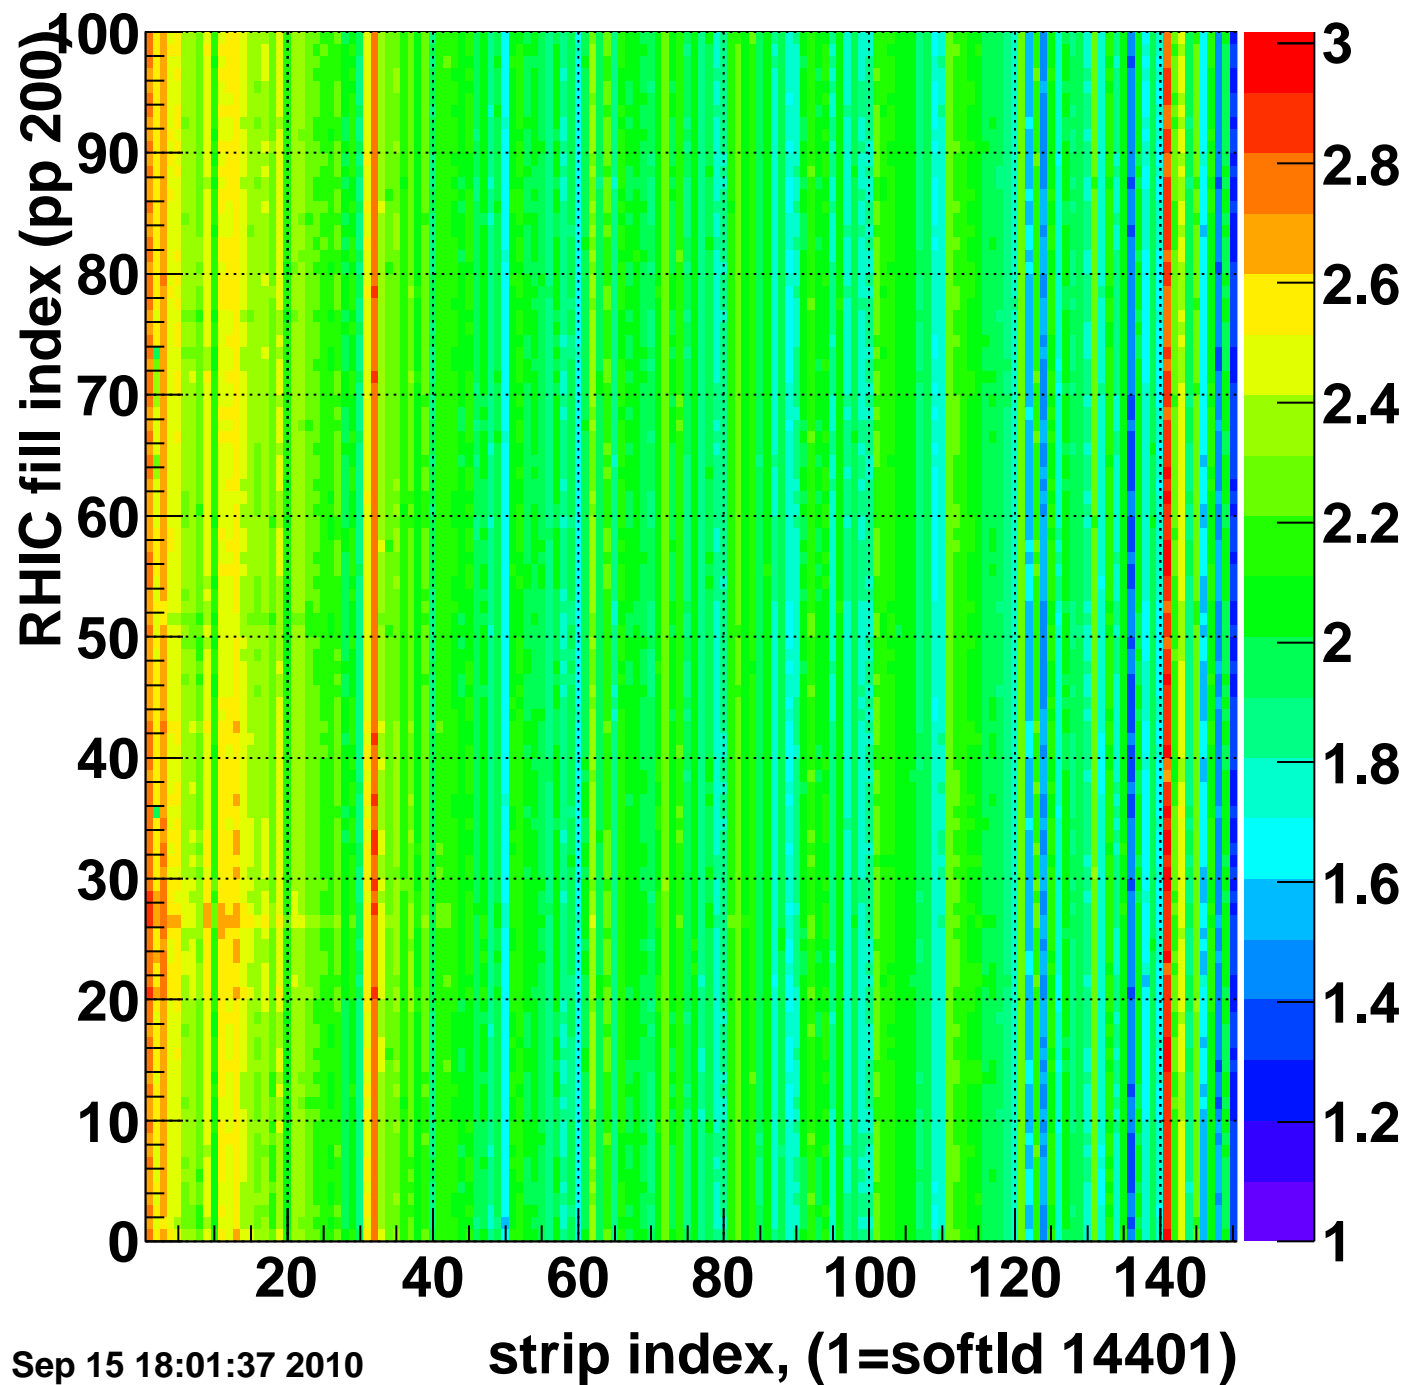

Rms of ped residuum (ADC), BSMDE mod=97, good strips

Entries 14889

Wed Sep 15 18:01:37 2010

strip index, (1=softld 14401)

Bad strips (color=error bits), BSMDE mod=97

Entries 111

Wed Sep 15 18:01:37 2010

Rms of ped residuum (ADC), BSMDP mod=97, good strips

Entries 15000

Wed Sep 15 18:01:37 2010

Bad strips (color=error bits), BSMDE mod=97

Entries 0

Wed Sep 15 18:01:38 2010