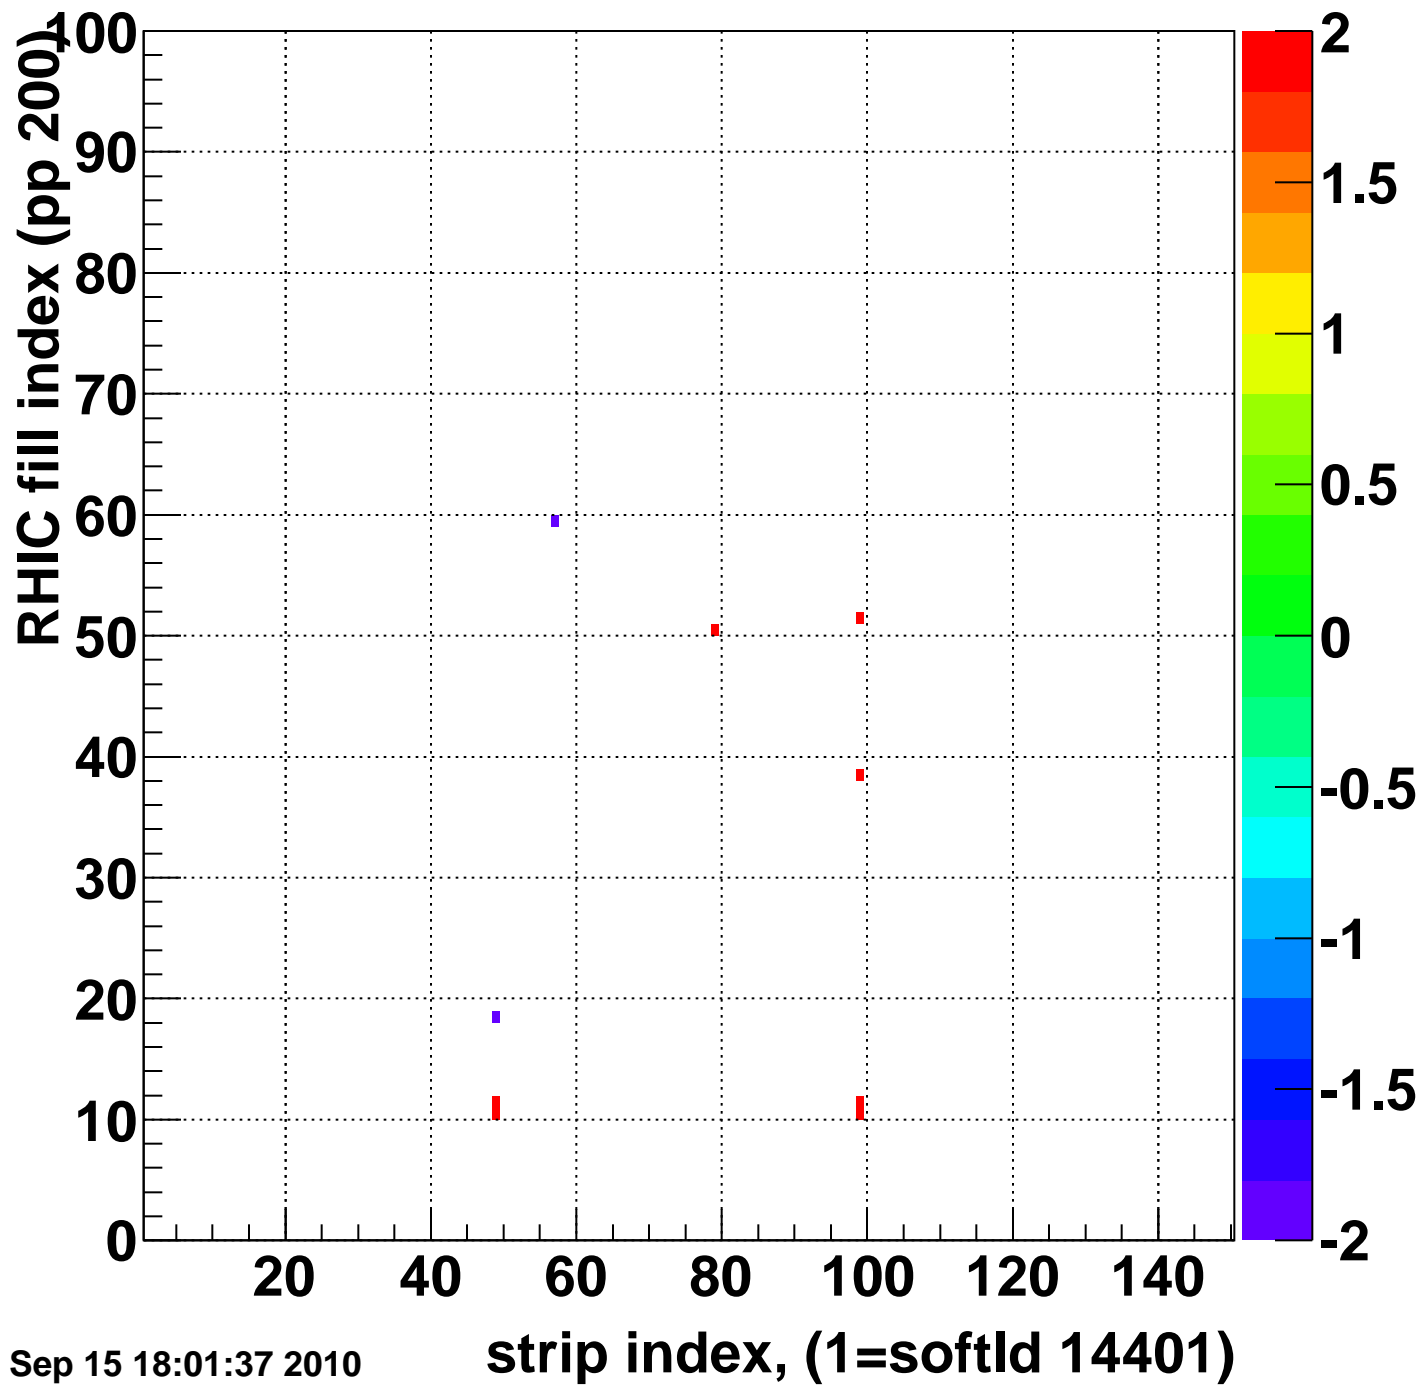

Rms of ped residuum (ADC), BSMDE mod=97, good strips

Entries 14889

Wed Sep 15 18:01:37 2010

strip index, (1=softld 14401)

Bad strips (color=error bits), BSMDE mod=97

Entries 111

Wed Sep 15 18:01:37 2010

Rms of ped residuum (ADC), BSMDP mod=97, good strips

Entries 15000

Wed Sep 15 18:01:37 2010

Bad strips (color=error bits), BSMDE mod=97

Entries 0

Wed Sep 15 18:01:38 2010