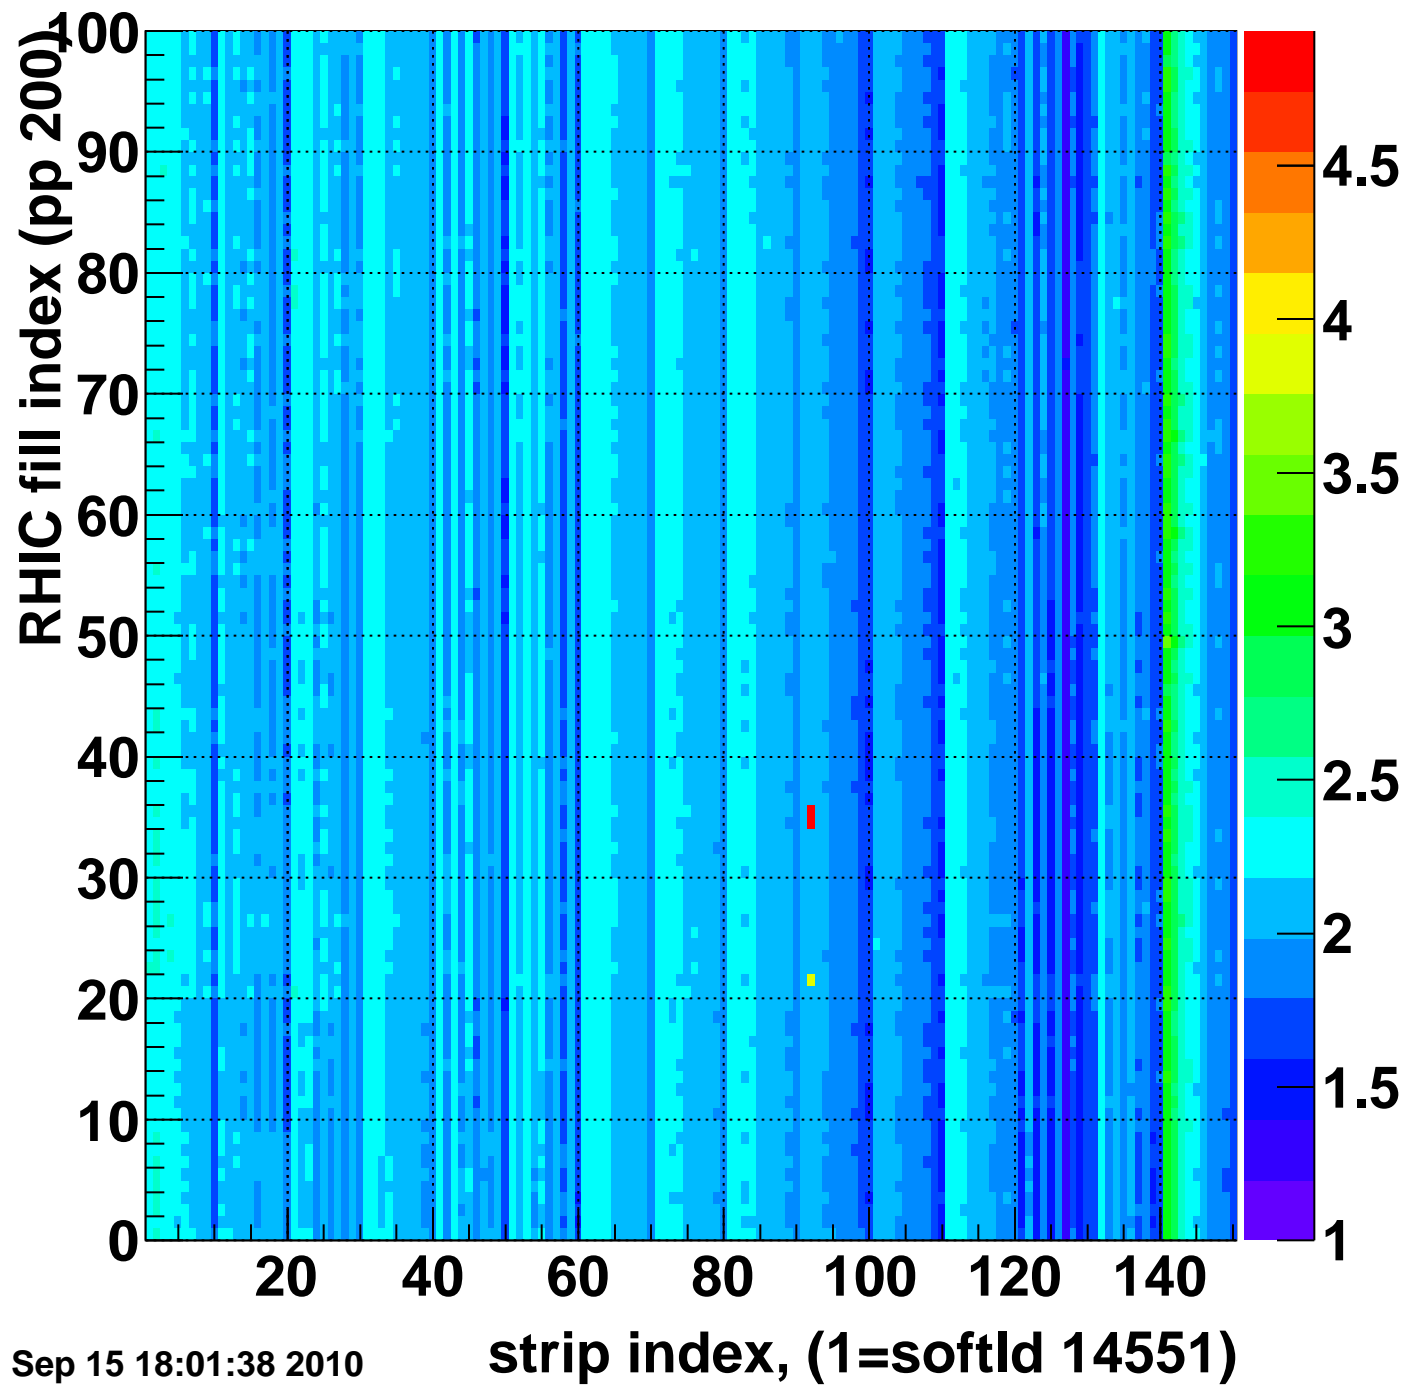

Rms of ped residuum (ADC), BSMDE mod=98, good strips

Entries 15000

Wed Sep 15 18:01:38 2010

Bad strips (color=error bits), BSMDE mod=98

Entries 0

Wed Sep 15 18:01:38 2010

Rms of ped residuum (ADC), BSMDP mod=98, good strips

Entries 15000

Wed Sep 15 18:01:38 2010

Bad strips (color=error bits), BSMDE mod=98

Entries 0

Wed Sep 15 18:01:38 2010