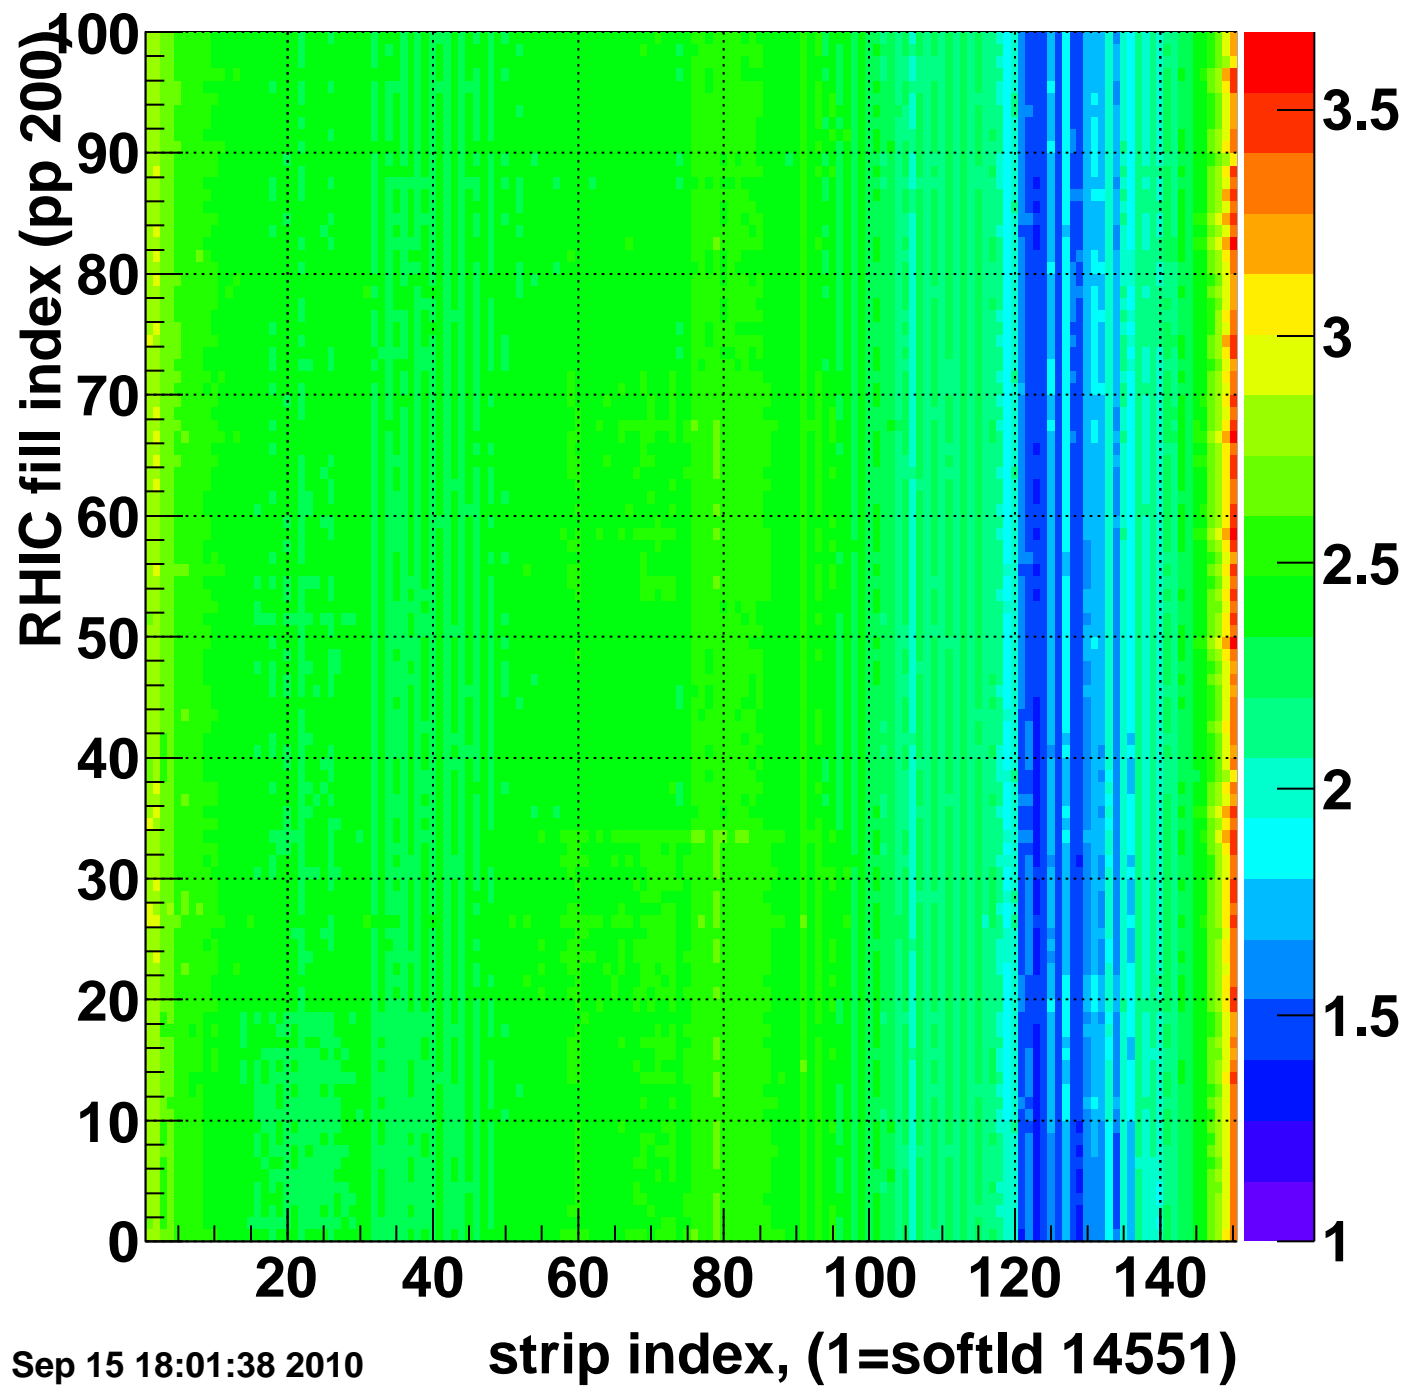

Rms of ped residuum (ADC), BSMDE mod=98, good strips

Entries 15000

Wed Sep 15 18:01:38 2010

Bad strips (color=error bits), BSMDE mod=98

Entries 0

Wed Sep 15 18:01:38 2010

Rms of ped residuum (ADC), BSMDP mod=98, good strips

Entries 15000

Wed Sep 15 18:01:38 2010

Bad strips (color=error bits), BSMDE mod=98

Entries 0

Wed Sep 15 18:01:38 2010