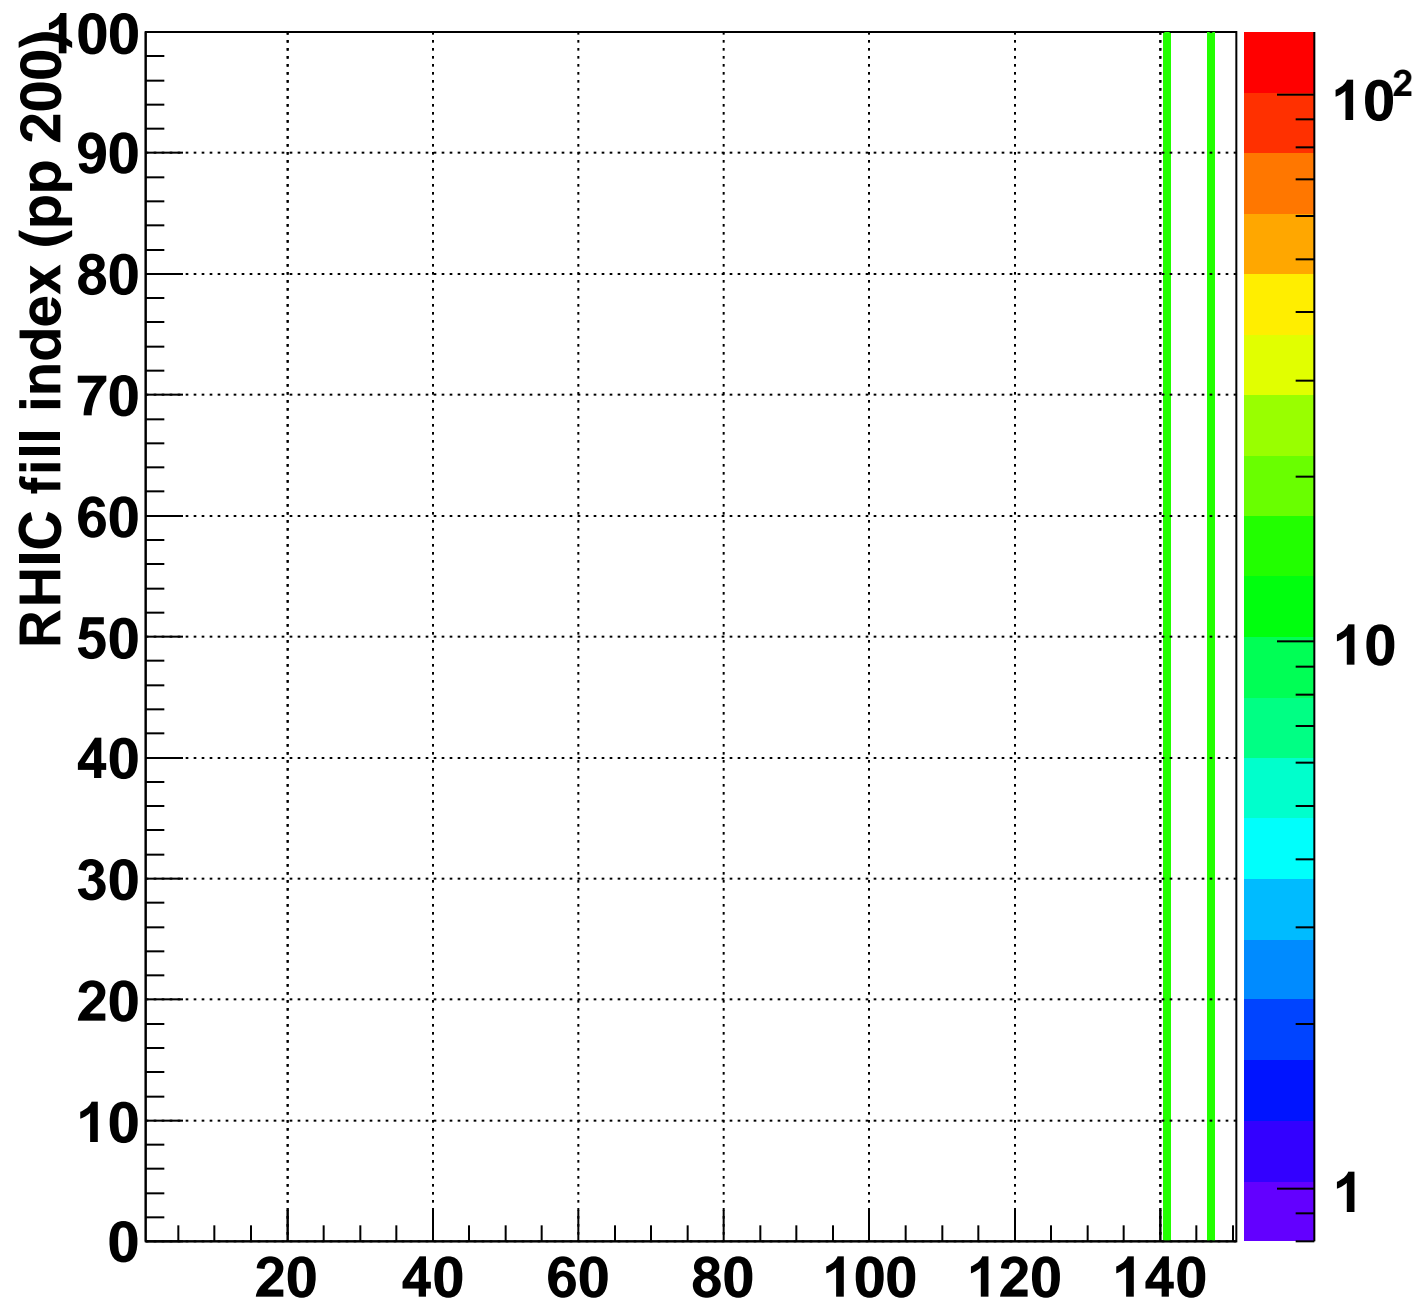

Rms of ped residuum (ADC), BSMDE mod=99, good strips

Entries 14800

Wed Sep 15 18:01:38 2010

Bad strips (color=error bits), BSMDE mod=99

Entries 200

Wed Sep 15 18:01:38 2010

strip index, (1=softld 14701)

Rms of ped residuum (ADC), BSMDP mod=99, good strips

Entries 14900

Wed Sep 15 18:01:39 2010

strip index, (1=softId 14701)

Bad strips (color=error bits), BSMDE mod=99

Entries 100

Wed Sep 15 18:01:39 2010