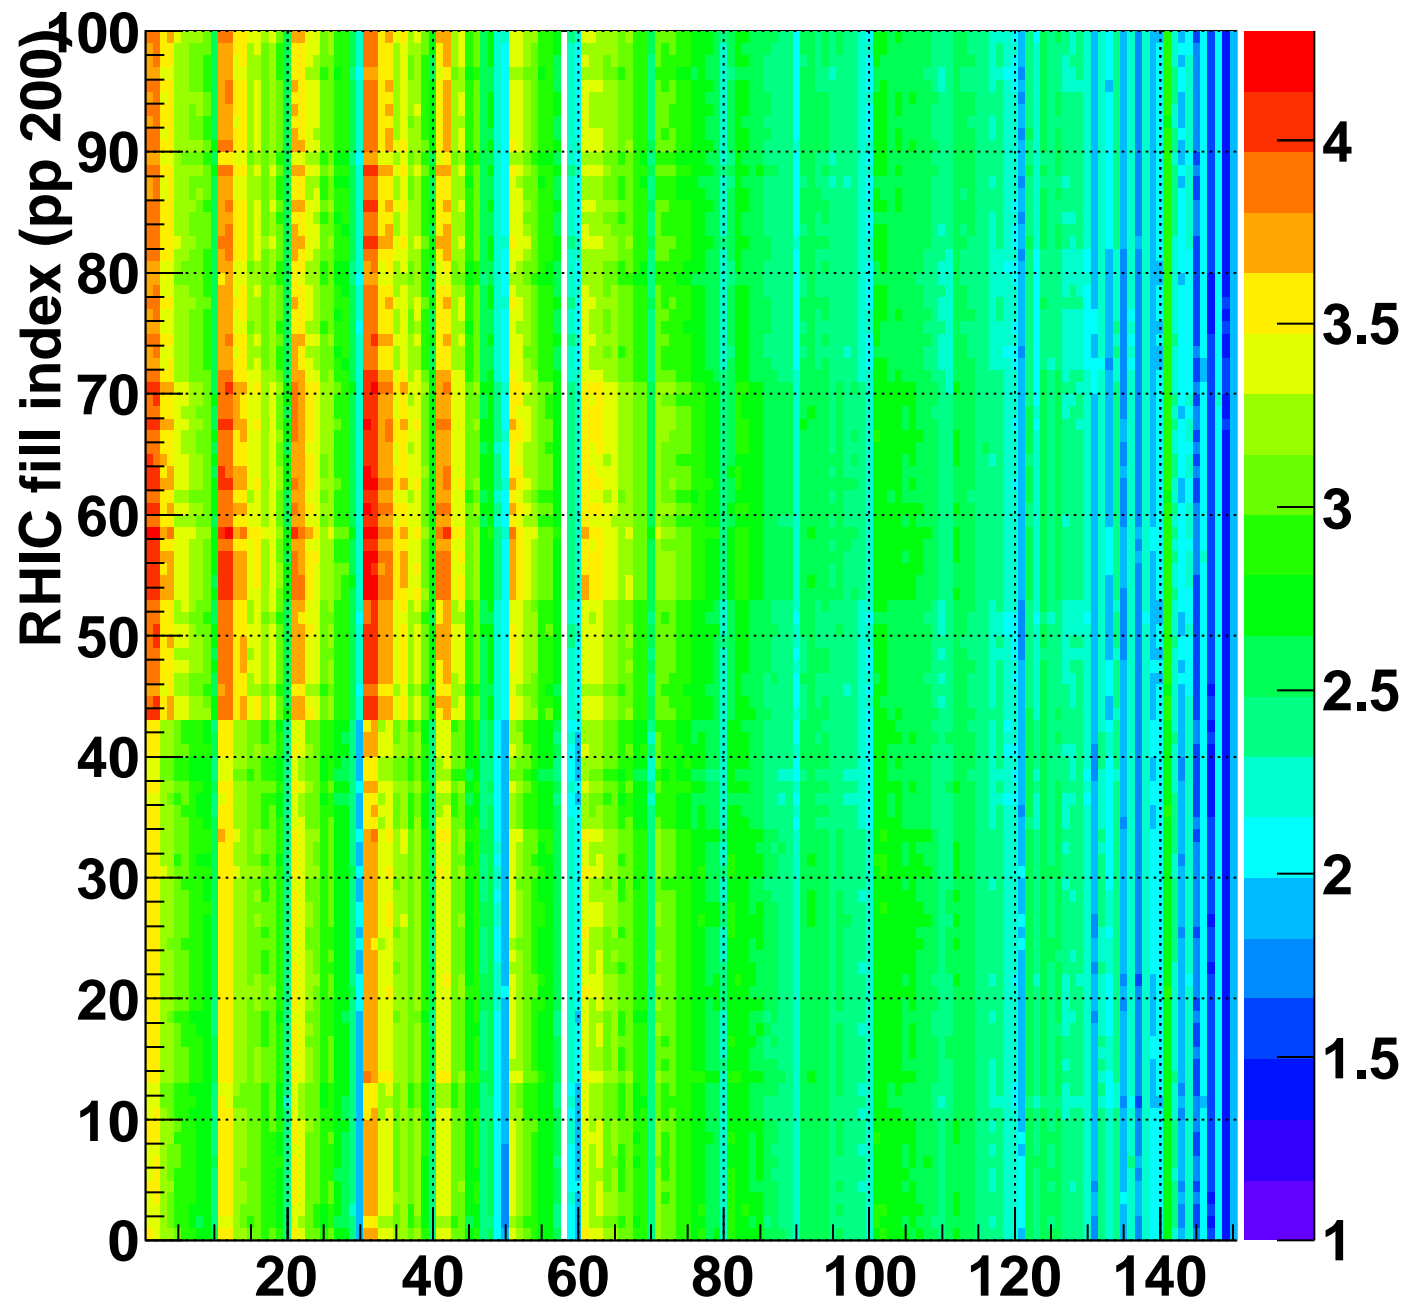

Rms of ped residuum (ADC), BSMDE mod=99, good strips

Entries 14800

Wed Sep 15 18:01:38 2010

Bad strips (color=error bits), BSMDE mod=99

Entries 200

Wed Sep 15 18:01:38 2010

strip index, (1=softld 14701)

Rms of ped residuum (ADC), BSMDP mod=99, good strips

Entries 14900

Wed Sep 15 18:01:39 2010

strip index, (1=softId 14701)

Bad strips (color=error bits), BSMDE mod=99

Entries 100

Wed Sep 15 18:01:39 2010