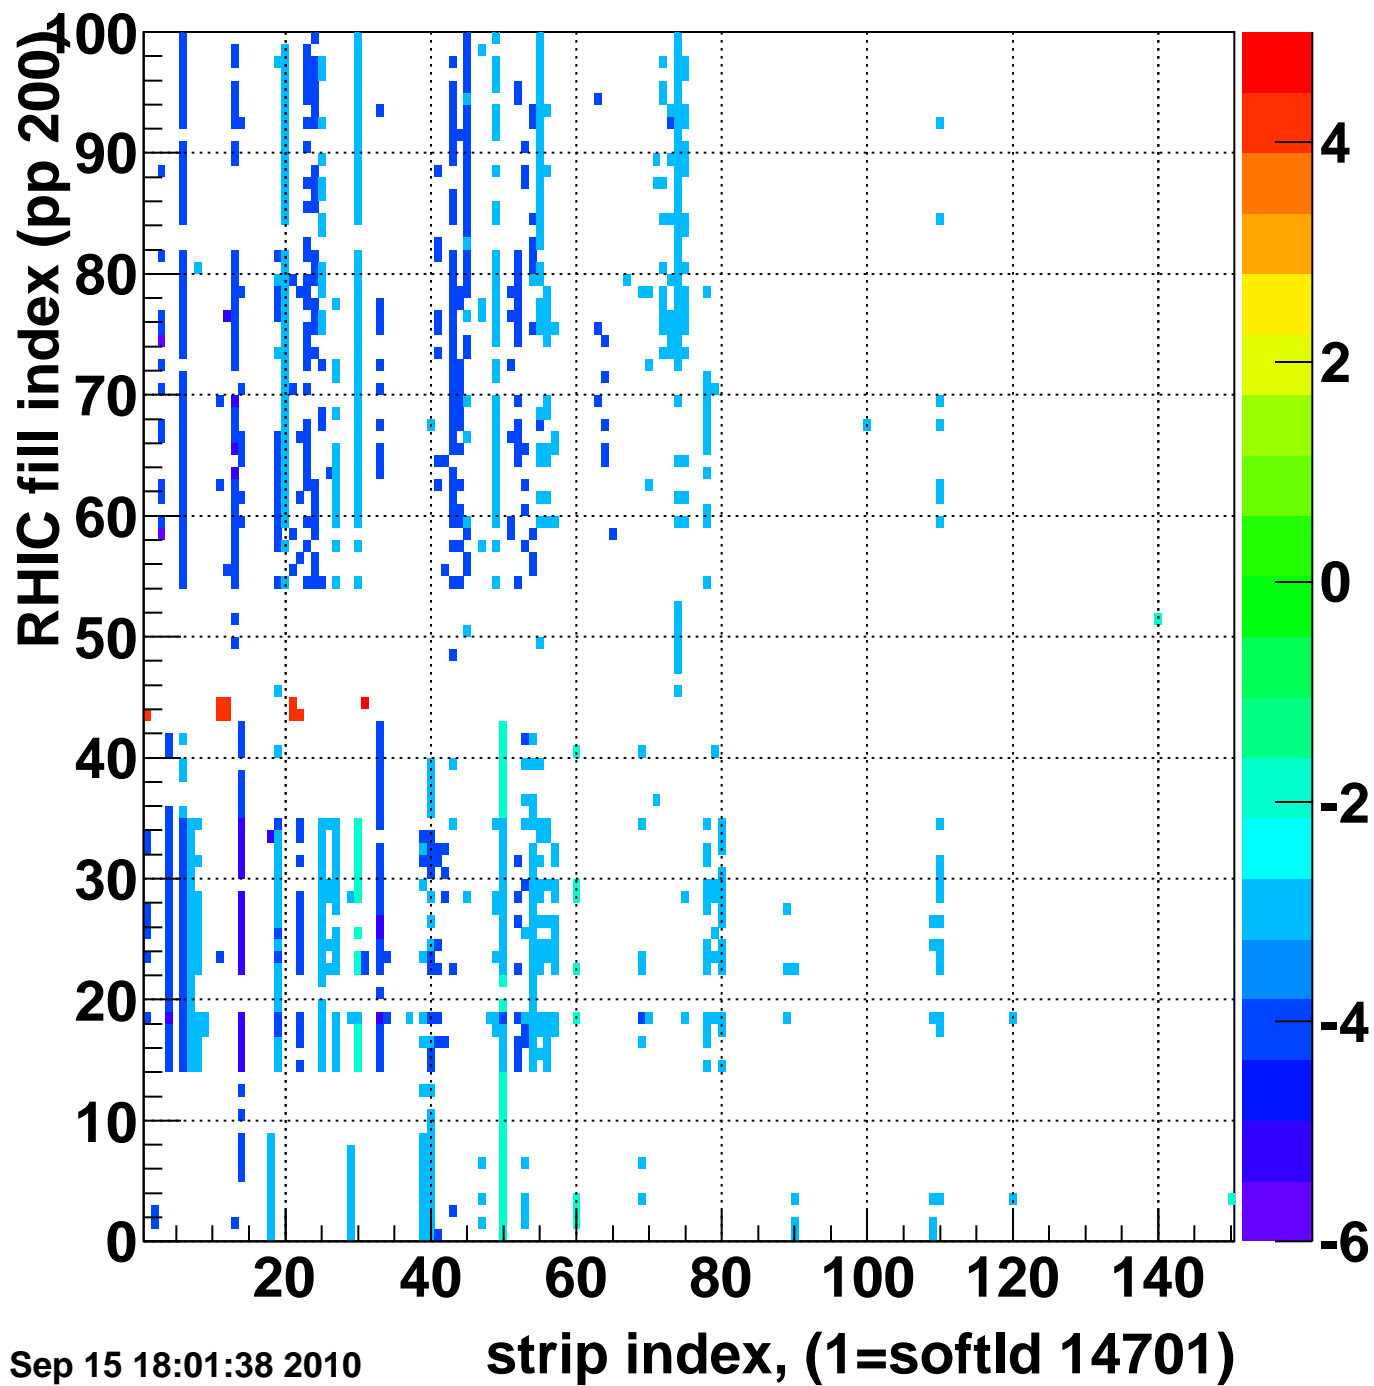

Rms of ped residuum (ADC), BSMDE mod=99, good strips

Entries 14800

Wed Sep 15 18:01:38 2010

Bad strips (color=error bits), BSMDE mod=99

Entries 200

Wed Sep 15 18:01:38 2010

strip index, (1=softld 14701)

Rms of ped residuum (ADC), BSMDP mod=99, good strips

Entries 14900

Wed Sep 15 18:01:39 2010

strip index, (1=softId 14701)

Bad strips (color=error bits), BSMDE mod=99

Entries 100

Wed Sep 15 18:01:39 2010