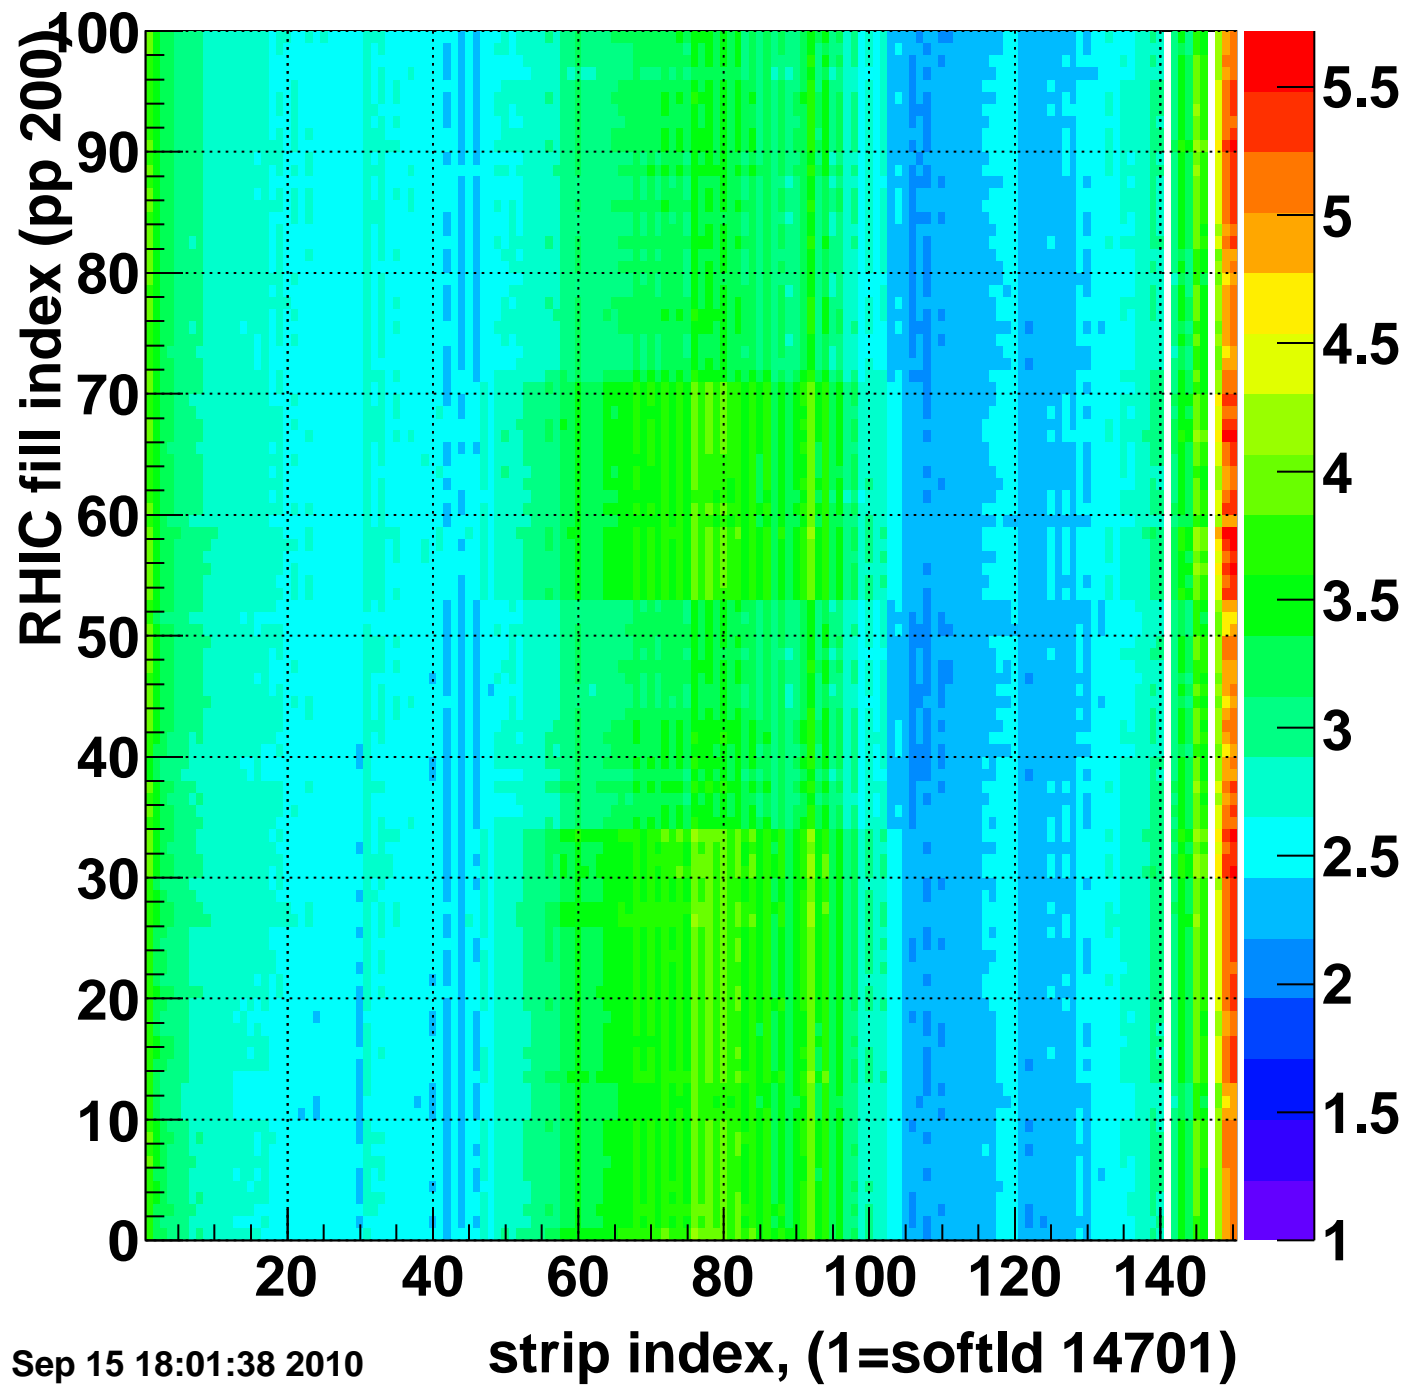

Rms of ped residuum (ADC), BSMDE mod=99, good strips

Entries 14800

Wed Sep 15 18:01:38 2010

Bad strips (color=error bits), BSMDE mod=99

Entries 200

Wed Sep 15 18:01:38 2010

strip index, (1=softld 14701)

Rms of ped residuum (ADC), BSMDP mod=99, good strips

Entries 14900

Wed Sep 15 18:01:39 2010

strip index, (1=softId 14701)

Bad strips (color=error bits), BSMDE mod=99

Entries 100

Wed Sep 15 18:01:39 2010