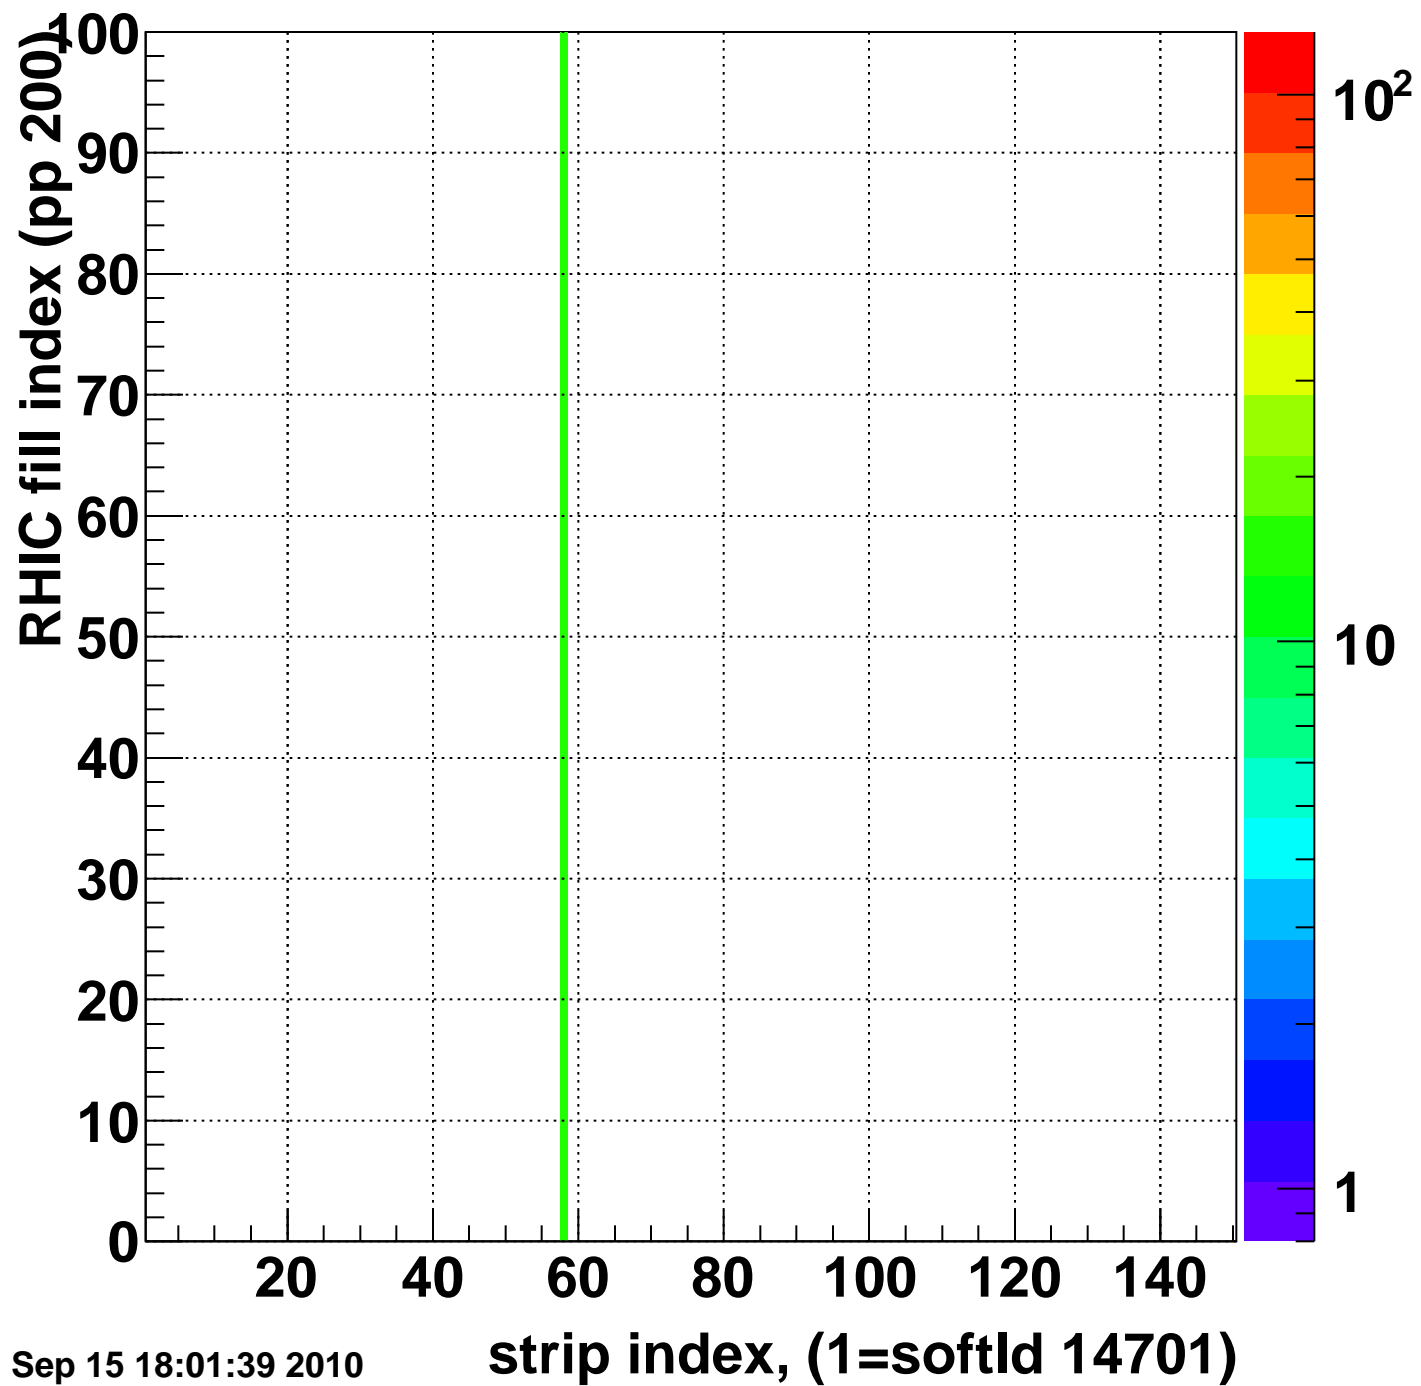

Rms of ped residuum (ADC), BSMDE mod=99, good strips

Entries 14800

Wed Sep 15 18:01:38 2010

Bad strips (color=error bits), BSMDE mod=99

Entries 200

Wed Sep 15 18:01:38 2010

strip index, (1=softld 14701)

Rms of ped residuum (ADC), BSMDP mod=99, good strips

Entries 14900

Wed Sep 15 18:01:39 2010

strip index, (1=softId 14701)

Bad strips (color=error bits), BSMDE mod=99

Entries 100

Wed Sep 15 18:01:39 2010