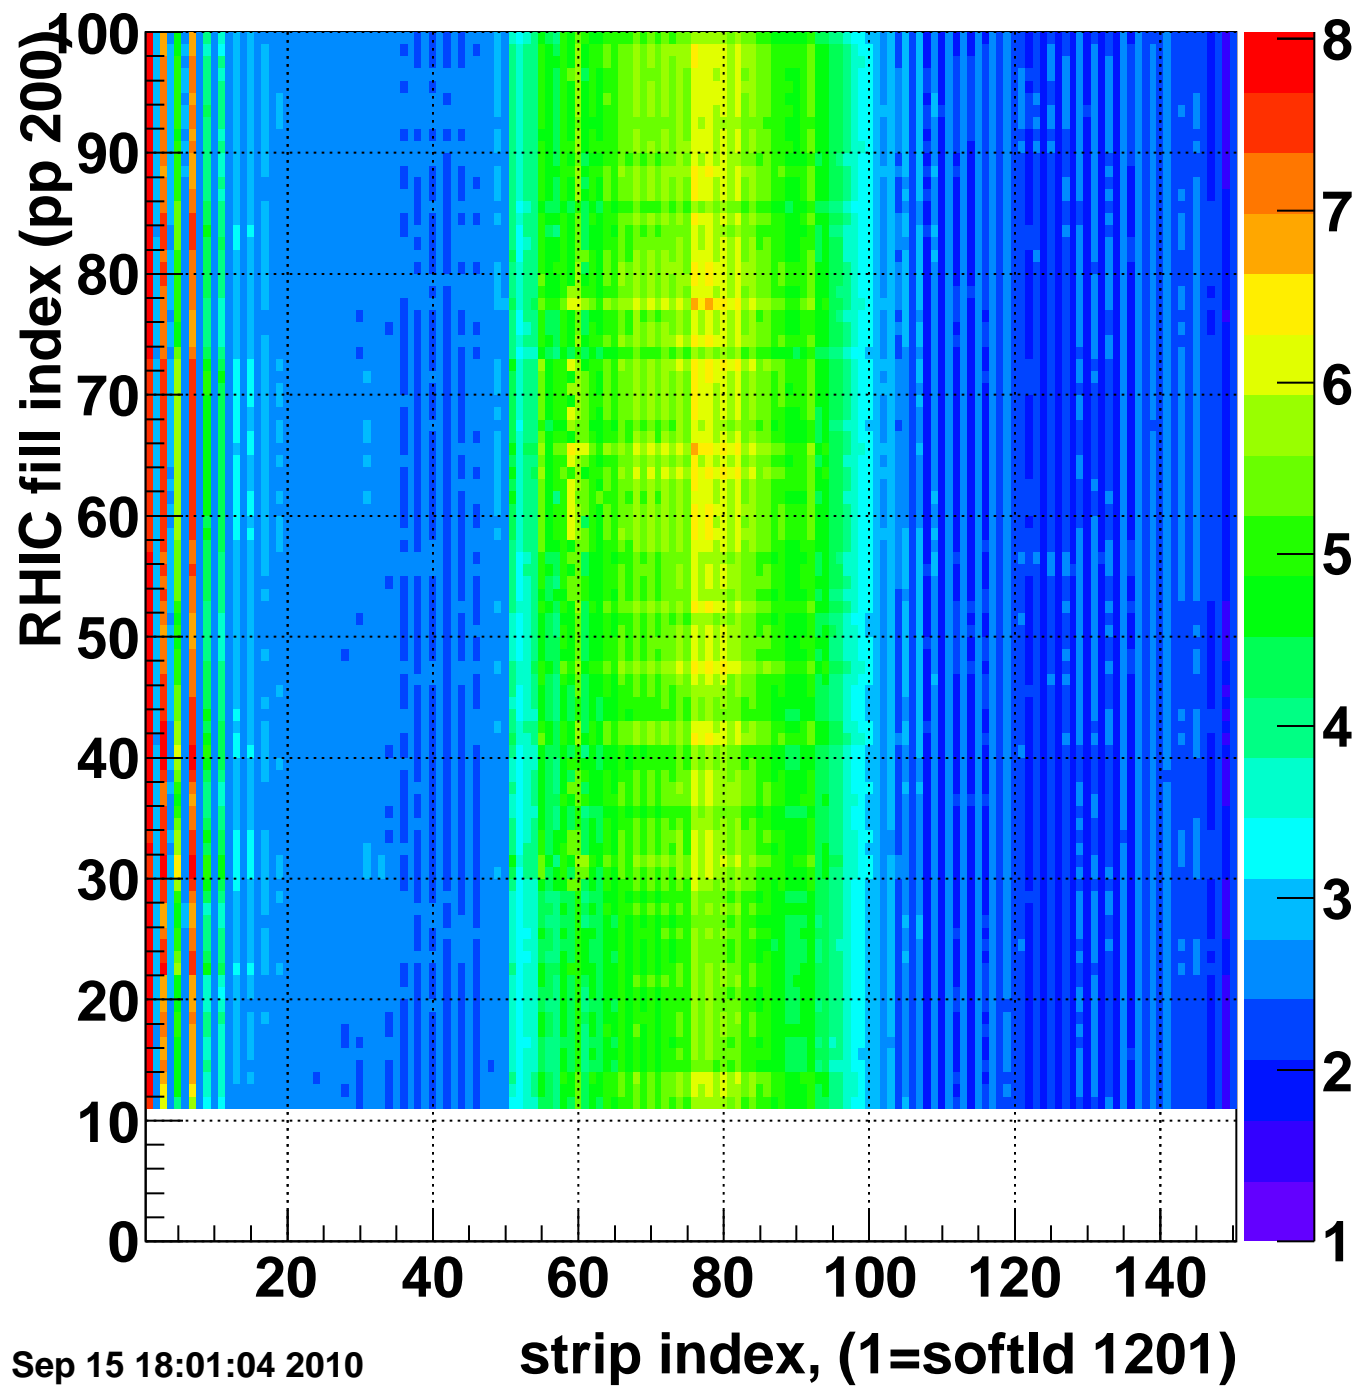

Rms of ped residuum (ADC), BSMDE mod=9, good strips

Entries 13350

Wed Sep 15 18:01:04 2010

Bad strips (color=error bits), BSMDE mod=9

Entries 1650

Wed Sep 15 18:01:04 2010

Bad strips (color=error bits), BSMDE mod=9

Entries 7806

Wed Sep 15 18:01:04 2010

strip index, (1=softId 1201)