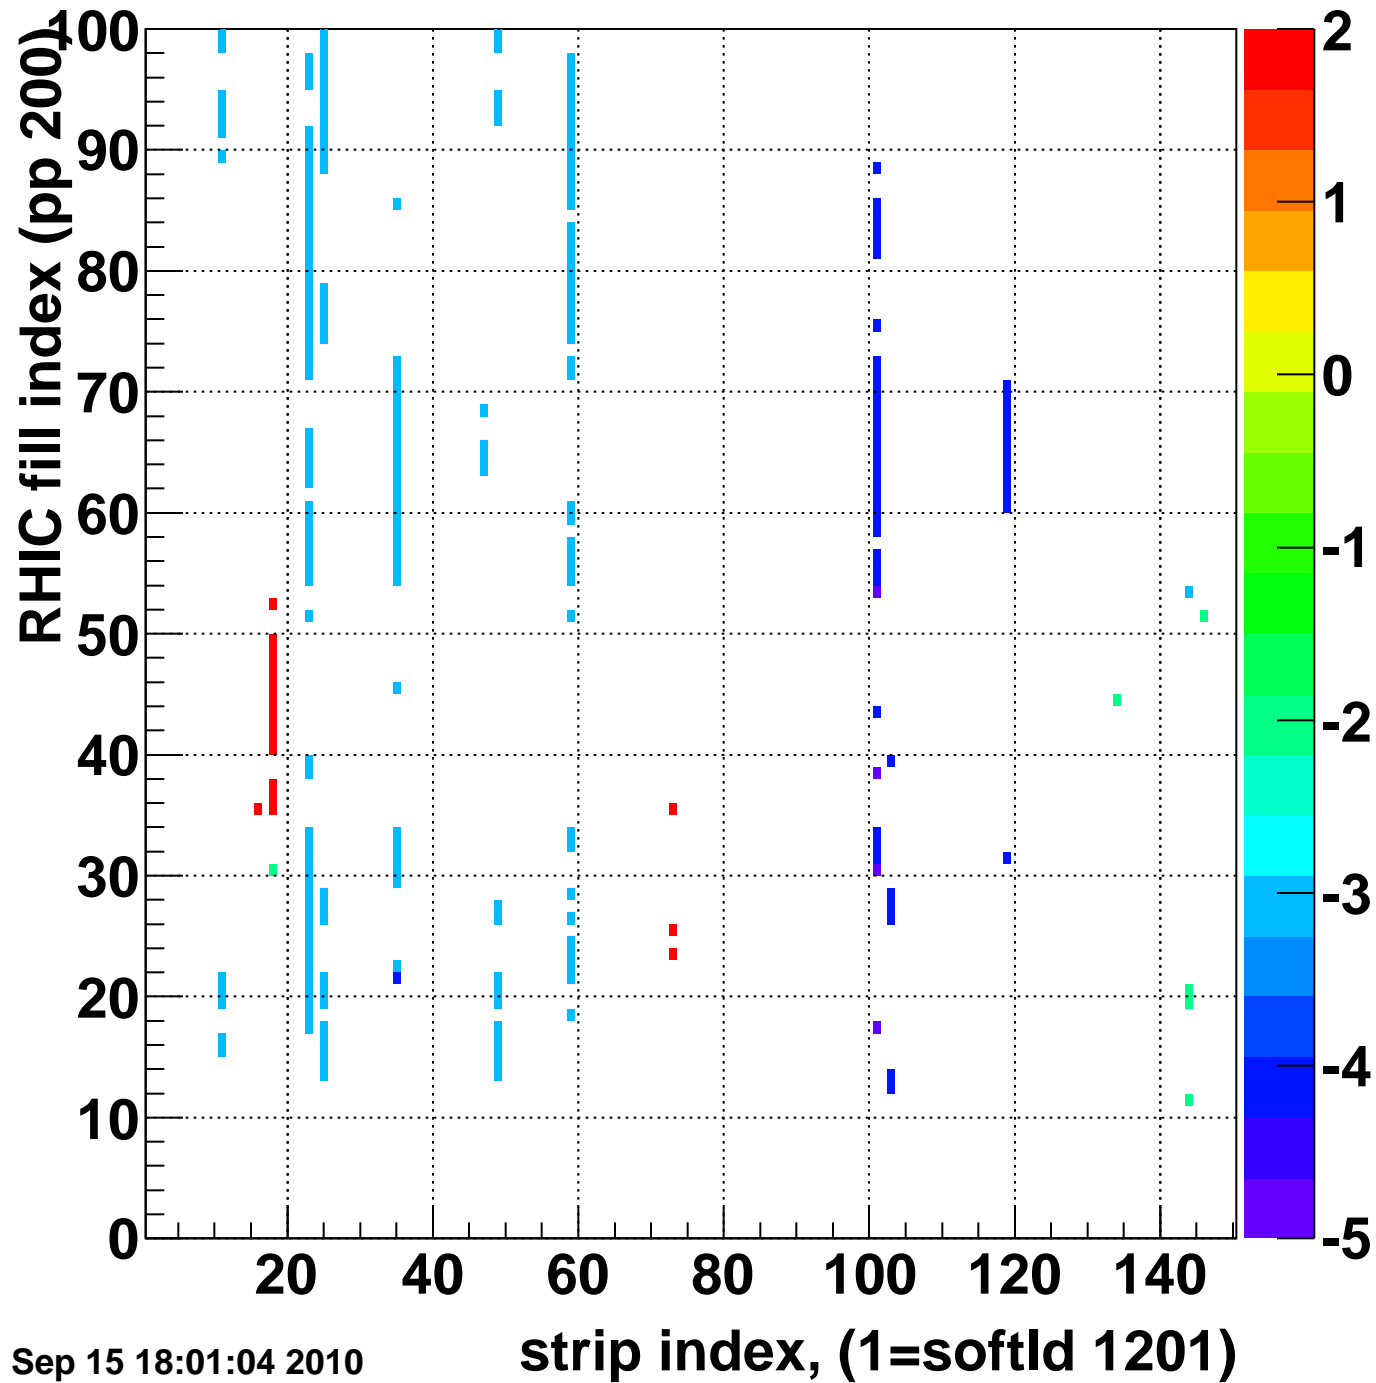

Rms of ped residuum (ADC), BSMDE mod=9, good strips

Entries 13350

Wed Sep 15 18:01:04 2010

Bad strips (color=error bits), BSMDE mod=9

Entries 1650

Wed Sep 15 18:01:04 2010

Bad strips (color=error bits), BSMDE mod=9

Entries 7806

Wed Sep 15 18:01:04 2010

strip index, (1=softId 1201)