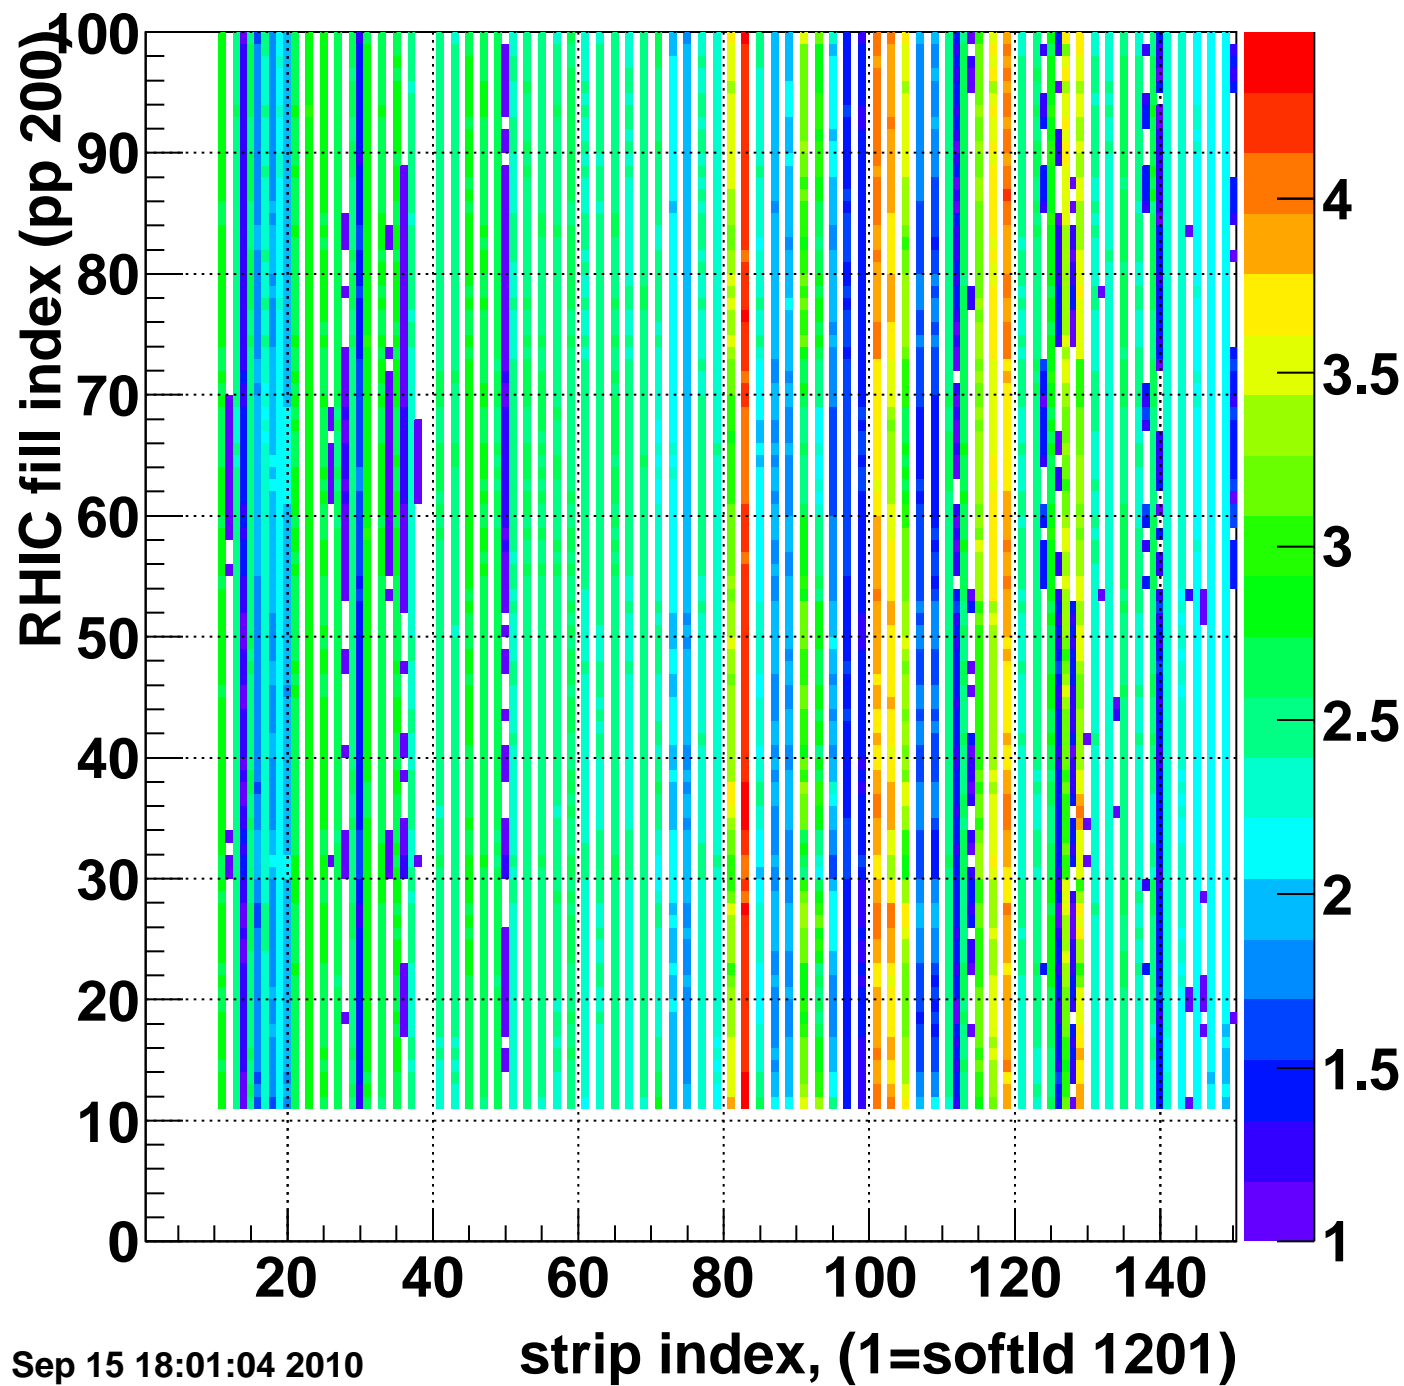

Rms of ped residuum (ADC), BSMDE mod=9, good strips

Entries 13350

Wed Sep 15 18:01:04 2010

Bad strips (color=error bits), BSMDE mod=9

Entries 1650

Wed Sep 15 18:01:04 2010

Bad strips (color=error bits), BSMDE mod=9

Entries 7806

Wed Sep 15 18:01:04 2010

strip index, (1=softId 1201)