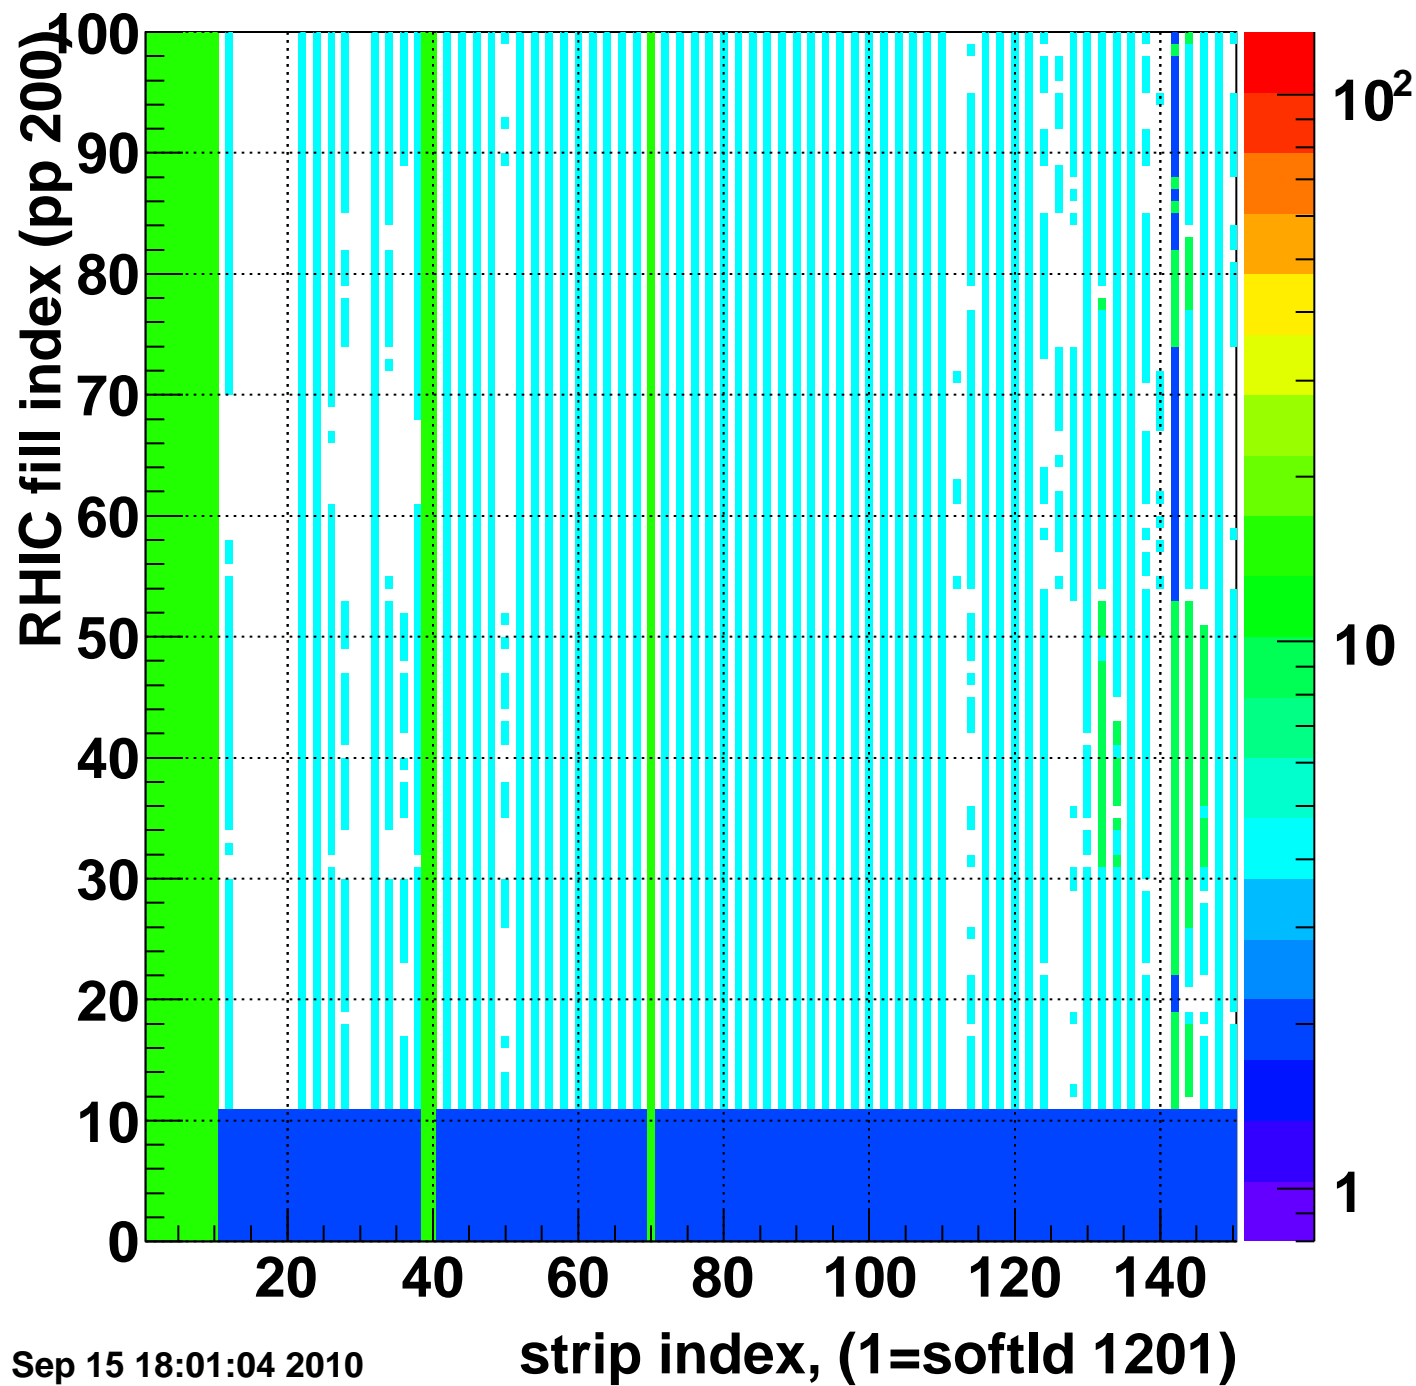

Rms of ped residuum (ADC), BSMDE mod=9, good strips

Entries 13350

Wed Sep 15 18:01:04 2010

Bad strips (color=error bits), BSMDE mod=9

Entries 1650

Wed Sep 15 18:01:04 2010

Bad strips (color=error bits), BSMDE mod=9

Entries 7806

Wed Sep 15 18:01:04 2010

strip index, (1=softId 1201)