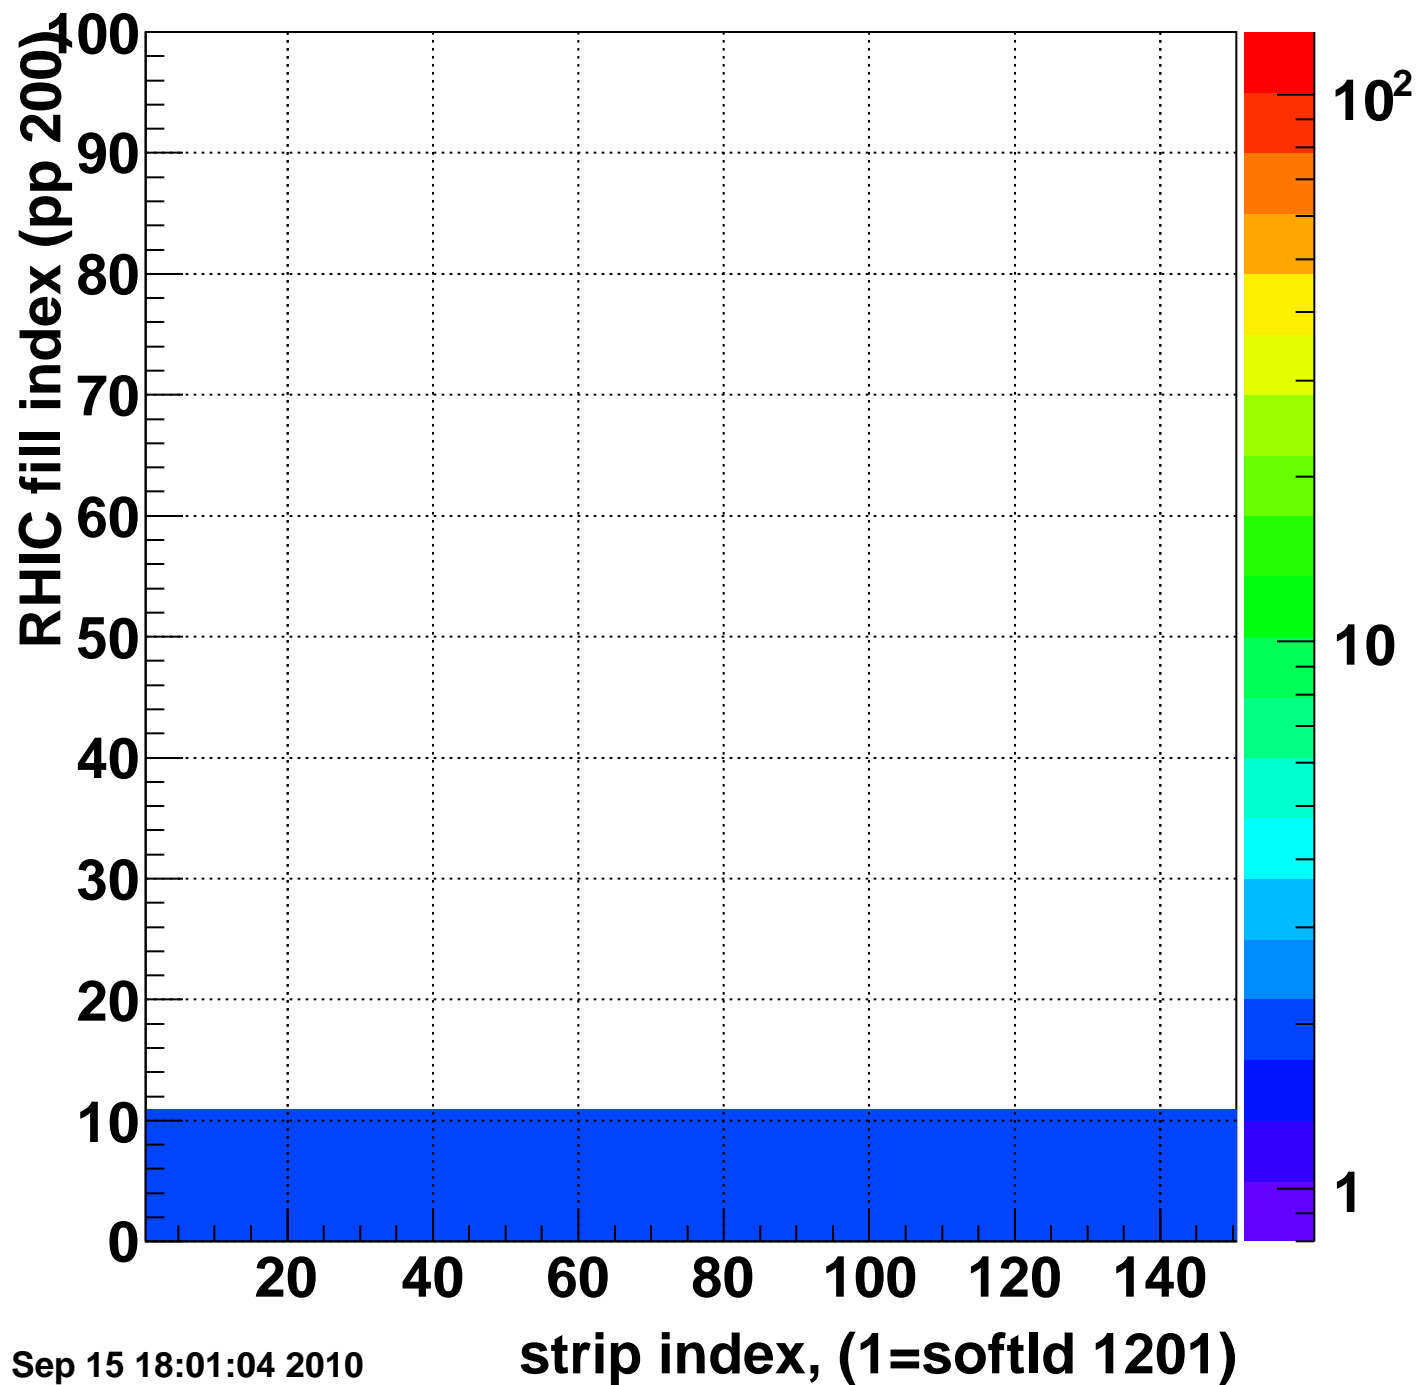

Rms of ped residuum (ADC), BSMDE mod=9, good strips

Entries 13350

Wed Sep 15 18:01:04 2010

Bad strips (color=error bits), BSMDE mod=9

Entries 1650

Wed Sep 15 18:01:04 2010

Bad strips (color=error bits), BSMDE mod=9

Entries 7806

Wed Sep 15 18:01:04 2010

strip index, (1=softId 1201)