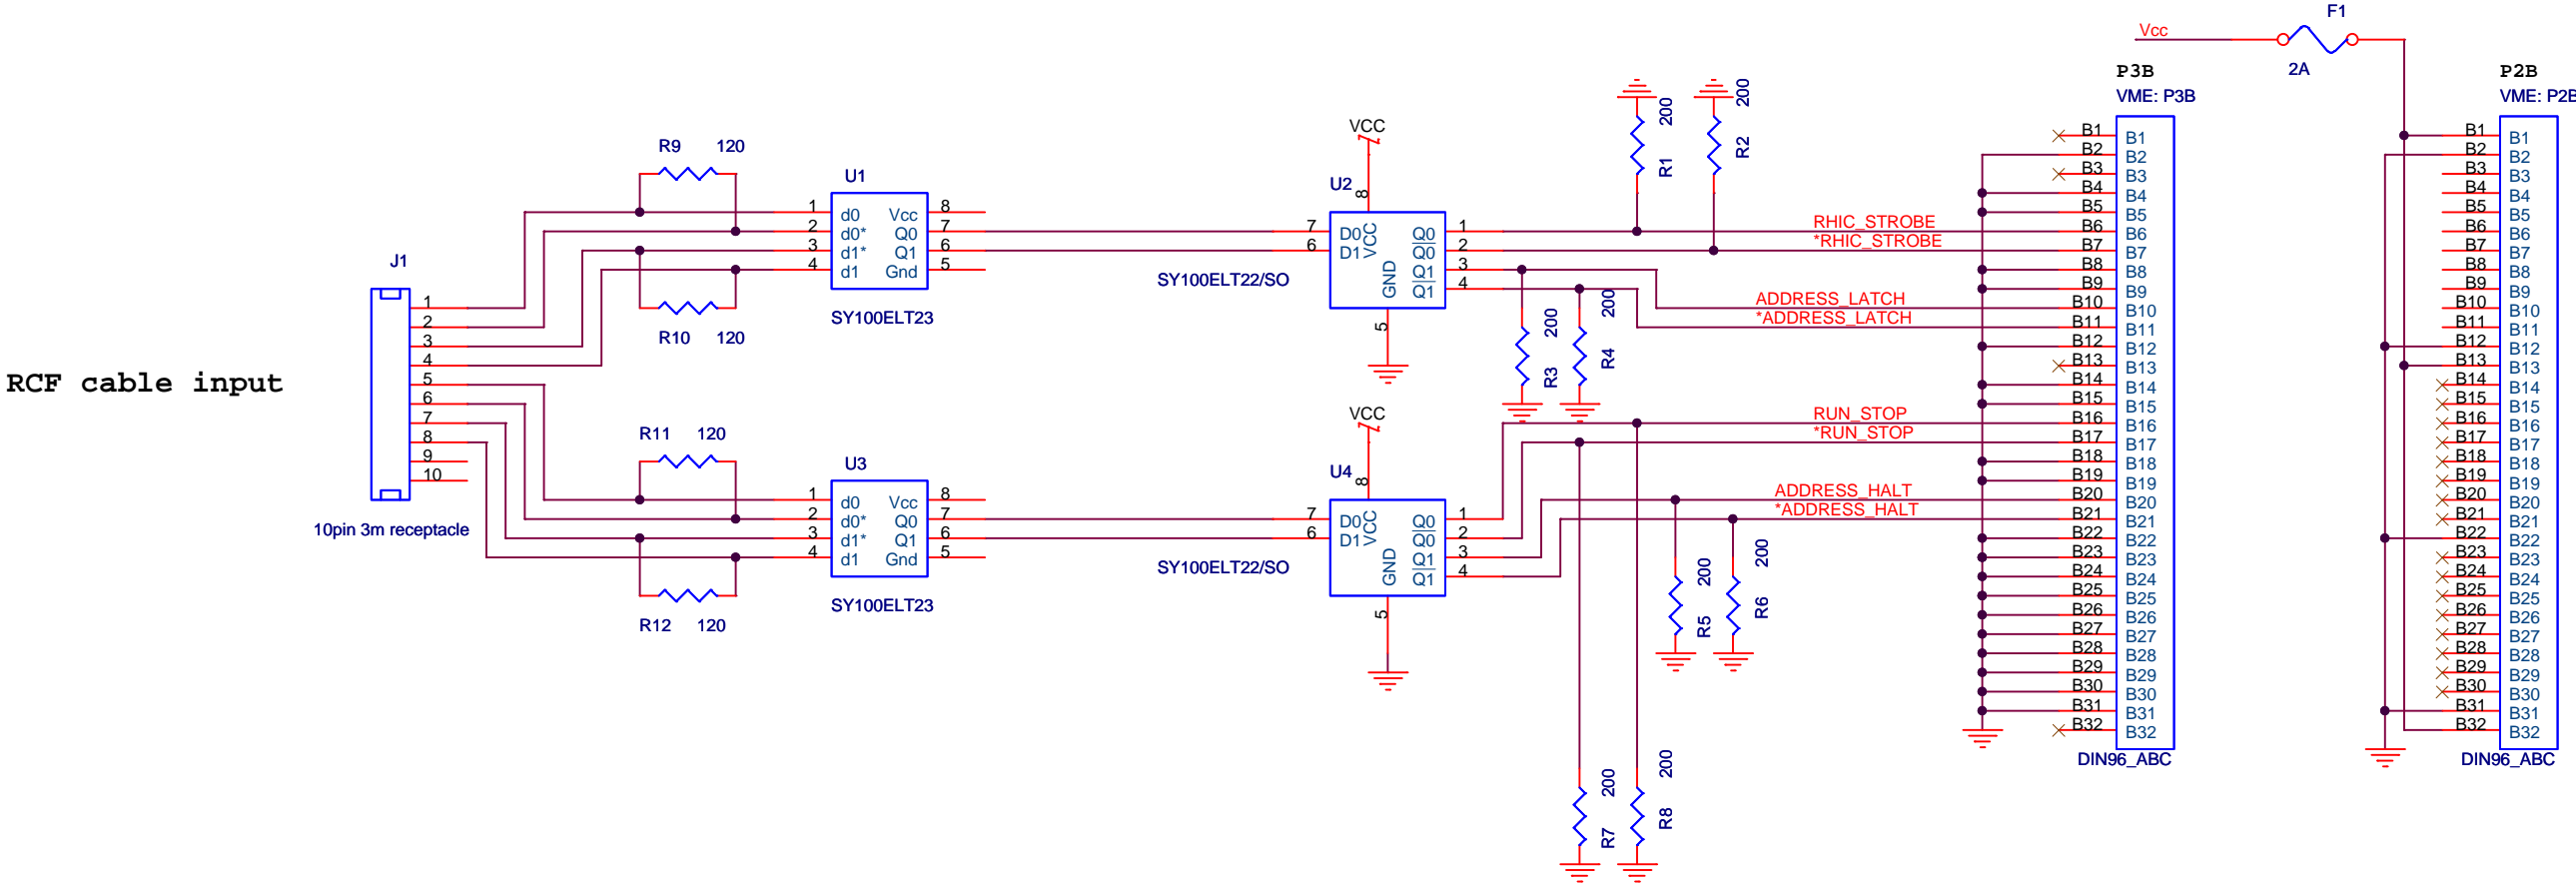

reverse female DINNs

Back-of-Crate Card

6U x 220mm

Title		
QT32_BOC		
Size	Document Number	Rev
B	<Doc>	<RevCode>
Date:	Thursday, January 25, 2007	Sheet 1 of 1