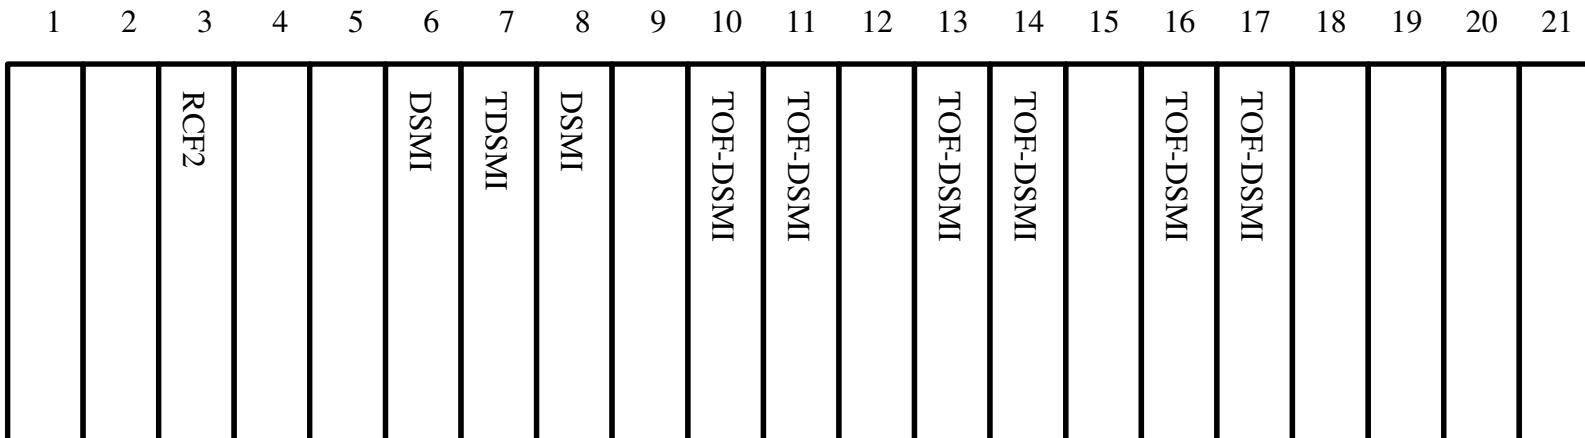

# STAR Trigger MIX Crate Layout

front:

RCC2:

3A 4A 4B 9A 9B 8A 8B 7A 7B 1A 2B 0A

back:

south platform rack 1A-5