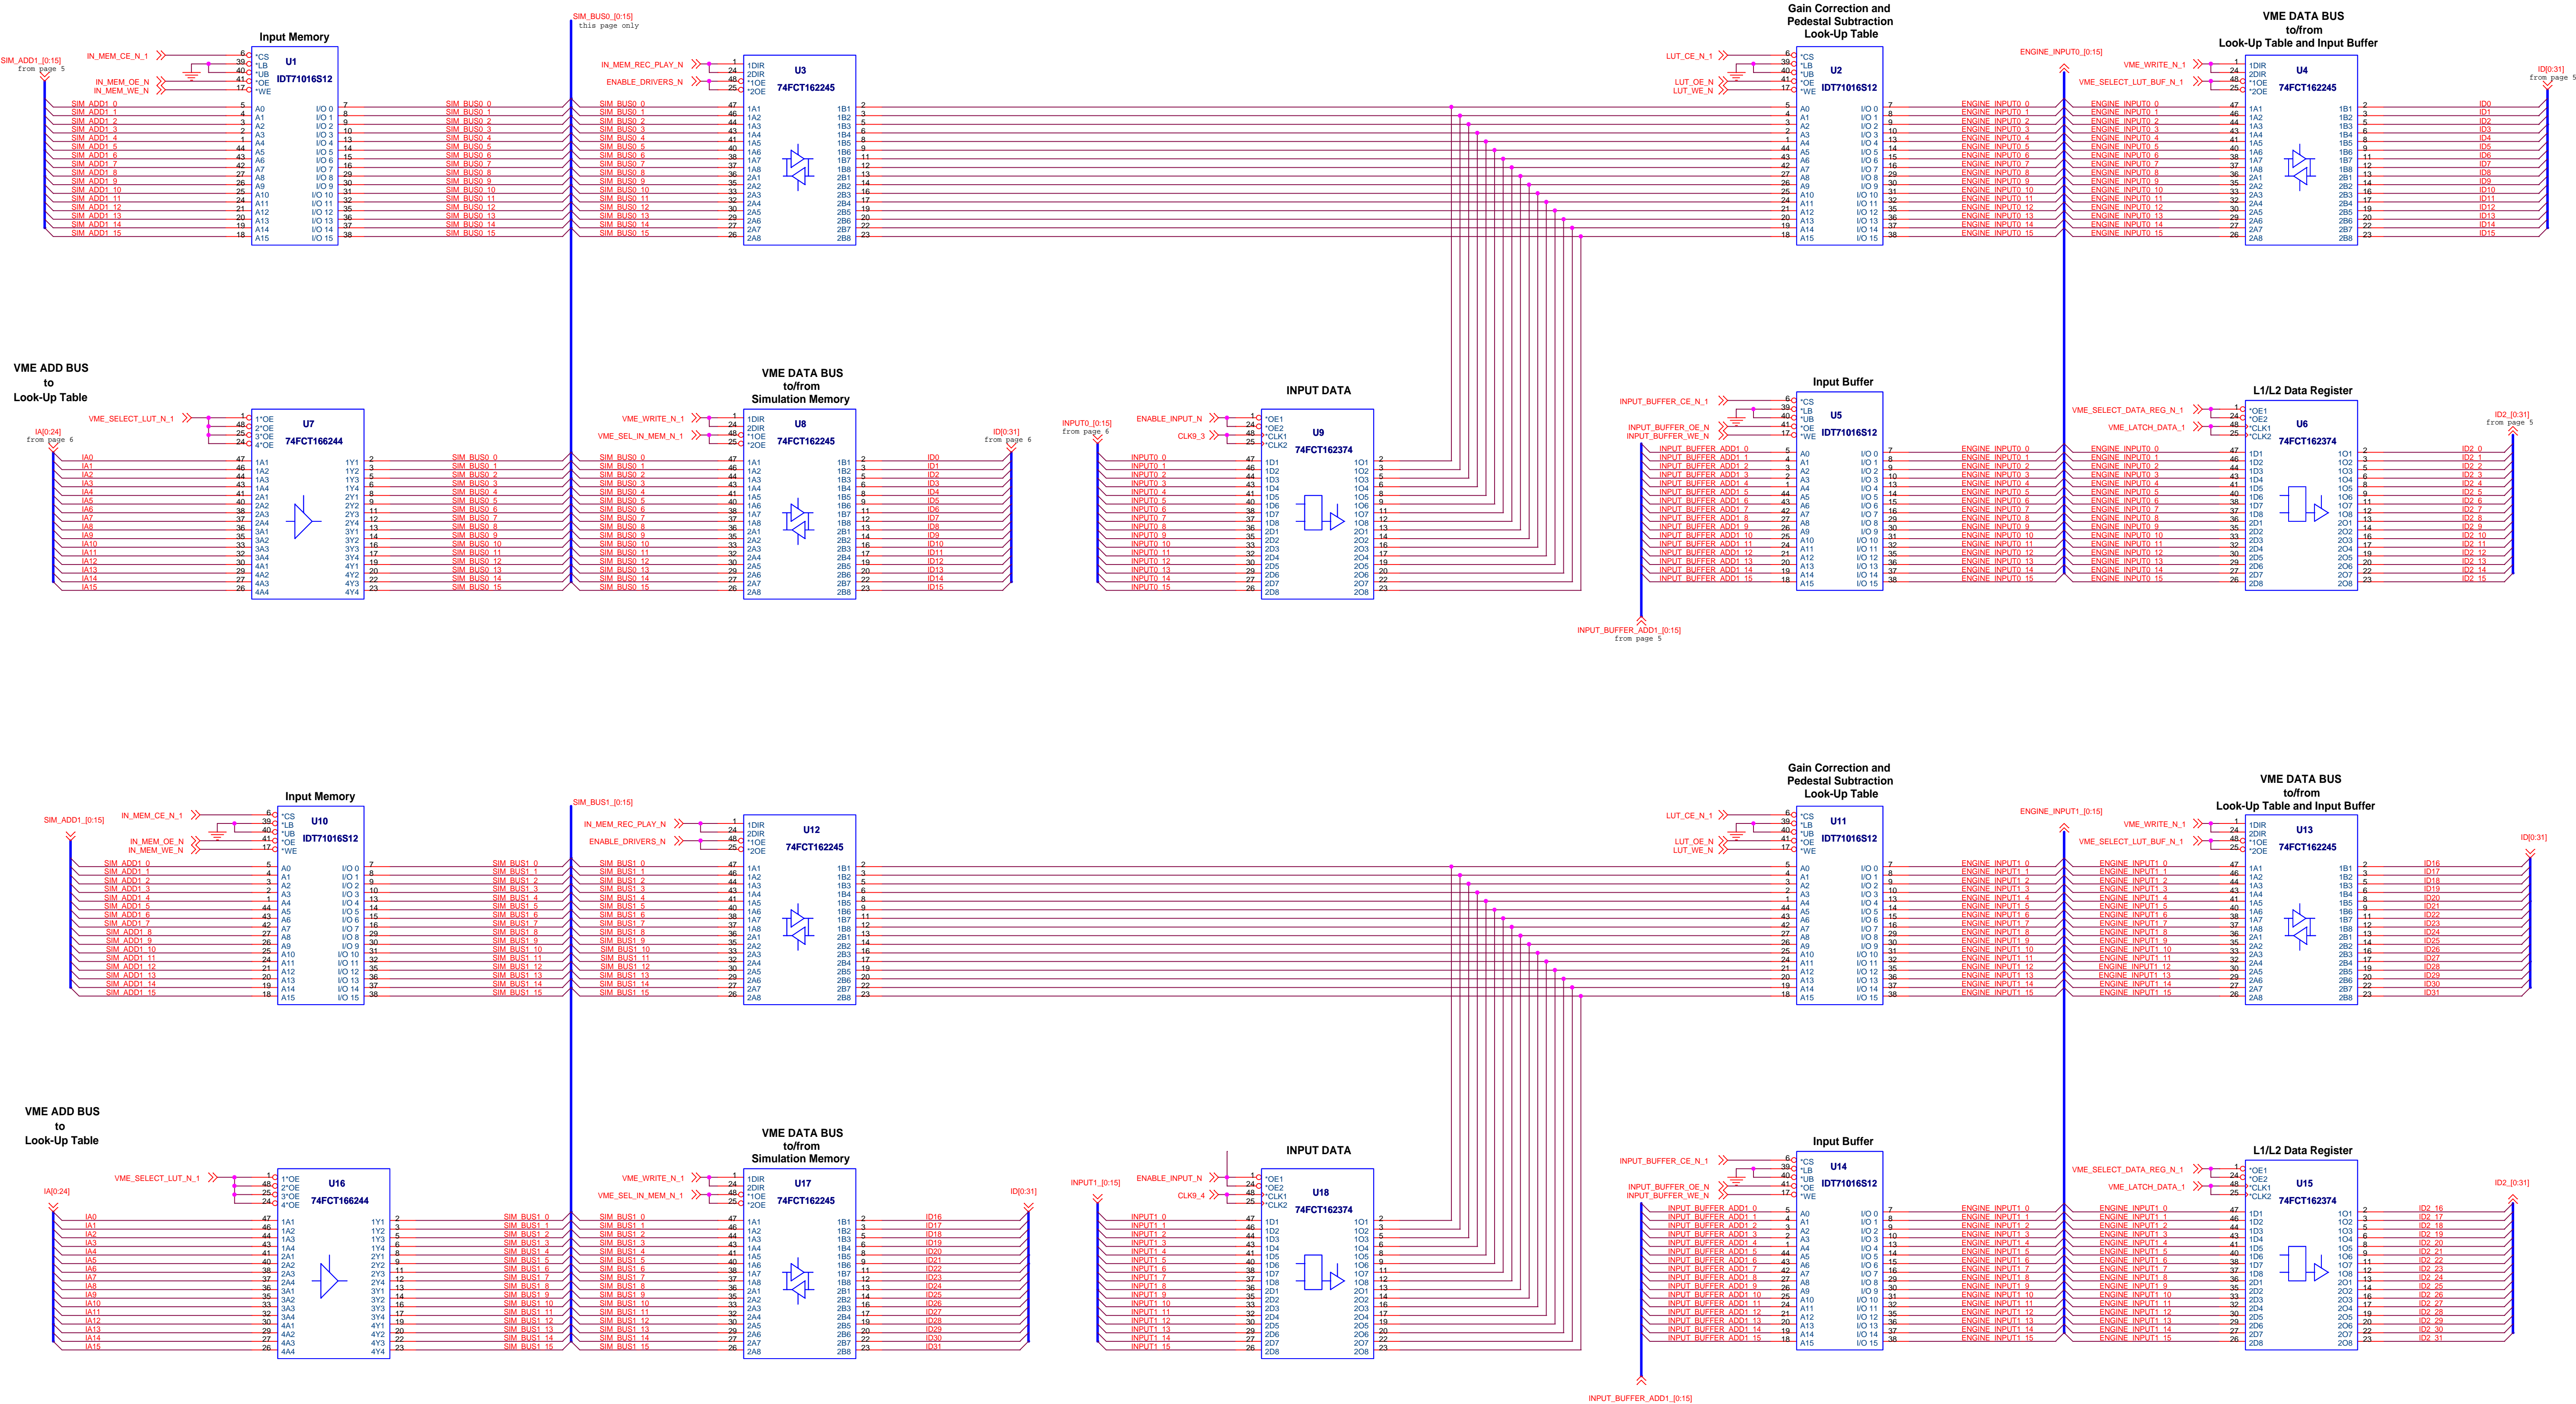

STAR TRIGGER DSM BOARD: FRONT END, SIMULATION MEMORY, INPUT BUFFERS

STAR TRIGGER DSM BOARD: FRONT END, SIMULATION MEMORY, INPUT BUFFERS

STAR TRIGGER DSM BOARD: FRONT END, SIMULATION MEMORY, INPUT BUFFERS

STAR TRIGGER DSM BOARD: FRONT END, SIMULATION MEMORY, INPUT BUFFERS