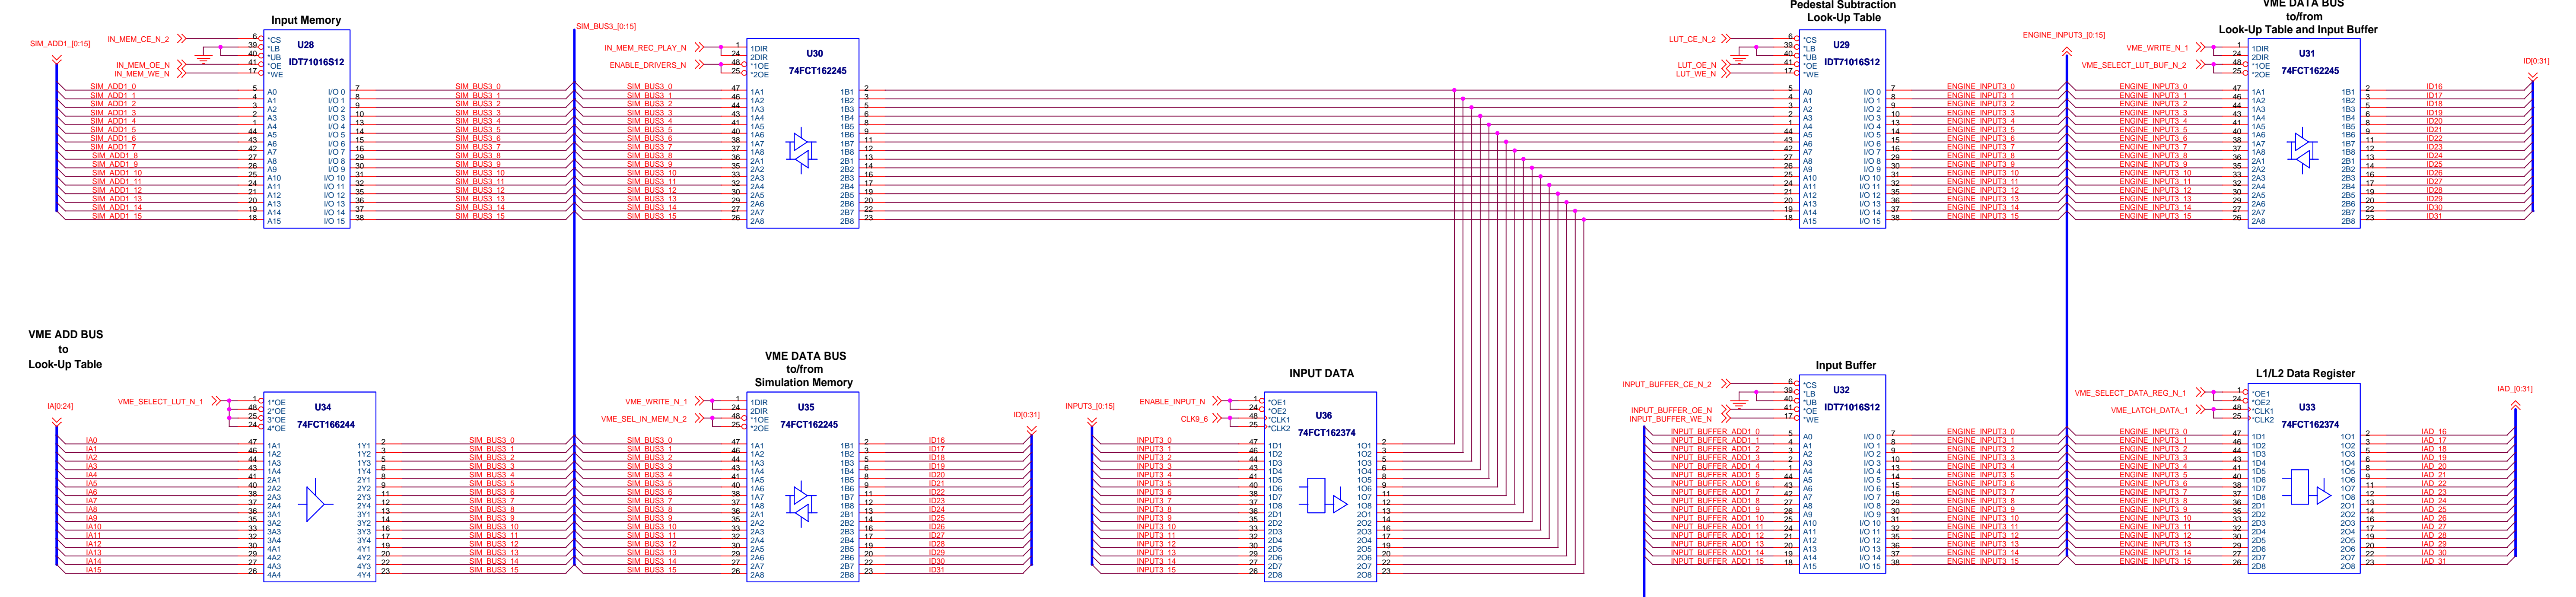

STAR TRIGGER DSM BOARD: FRONT END, SIMULATION MEMORY, INPUT BUFFERS

STAR TRIGGER DSM BOARD: FRONT END, SIMULATION MEMORY, INPUT BUFFERS

STAR TRIGGER DSM BOARD: FRONT END, SIMULATION MEMORY, INPUT BUFFERS

STAR TRIGGER DSM BOARD: FRONT END, SIMULATION MEMORY, INPUT BUFFERS