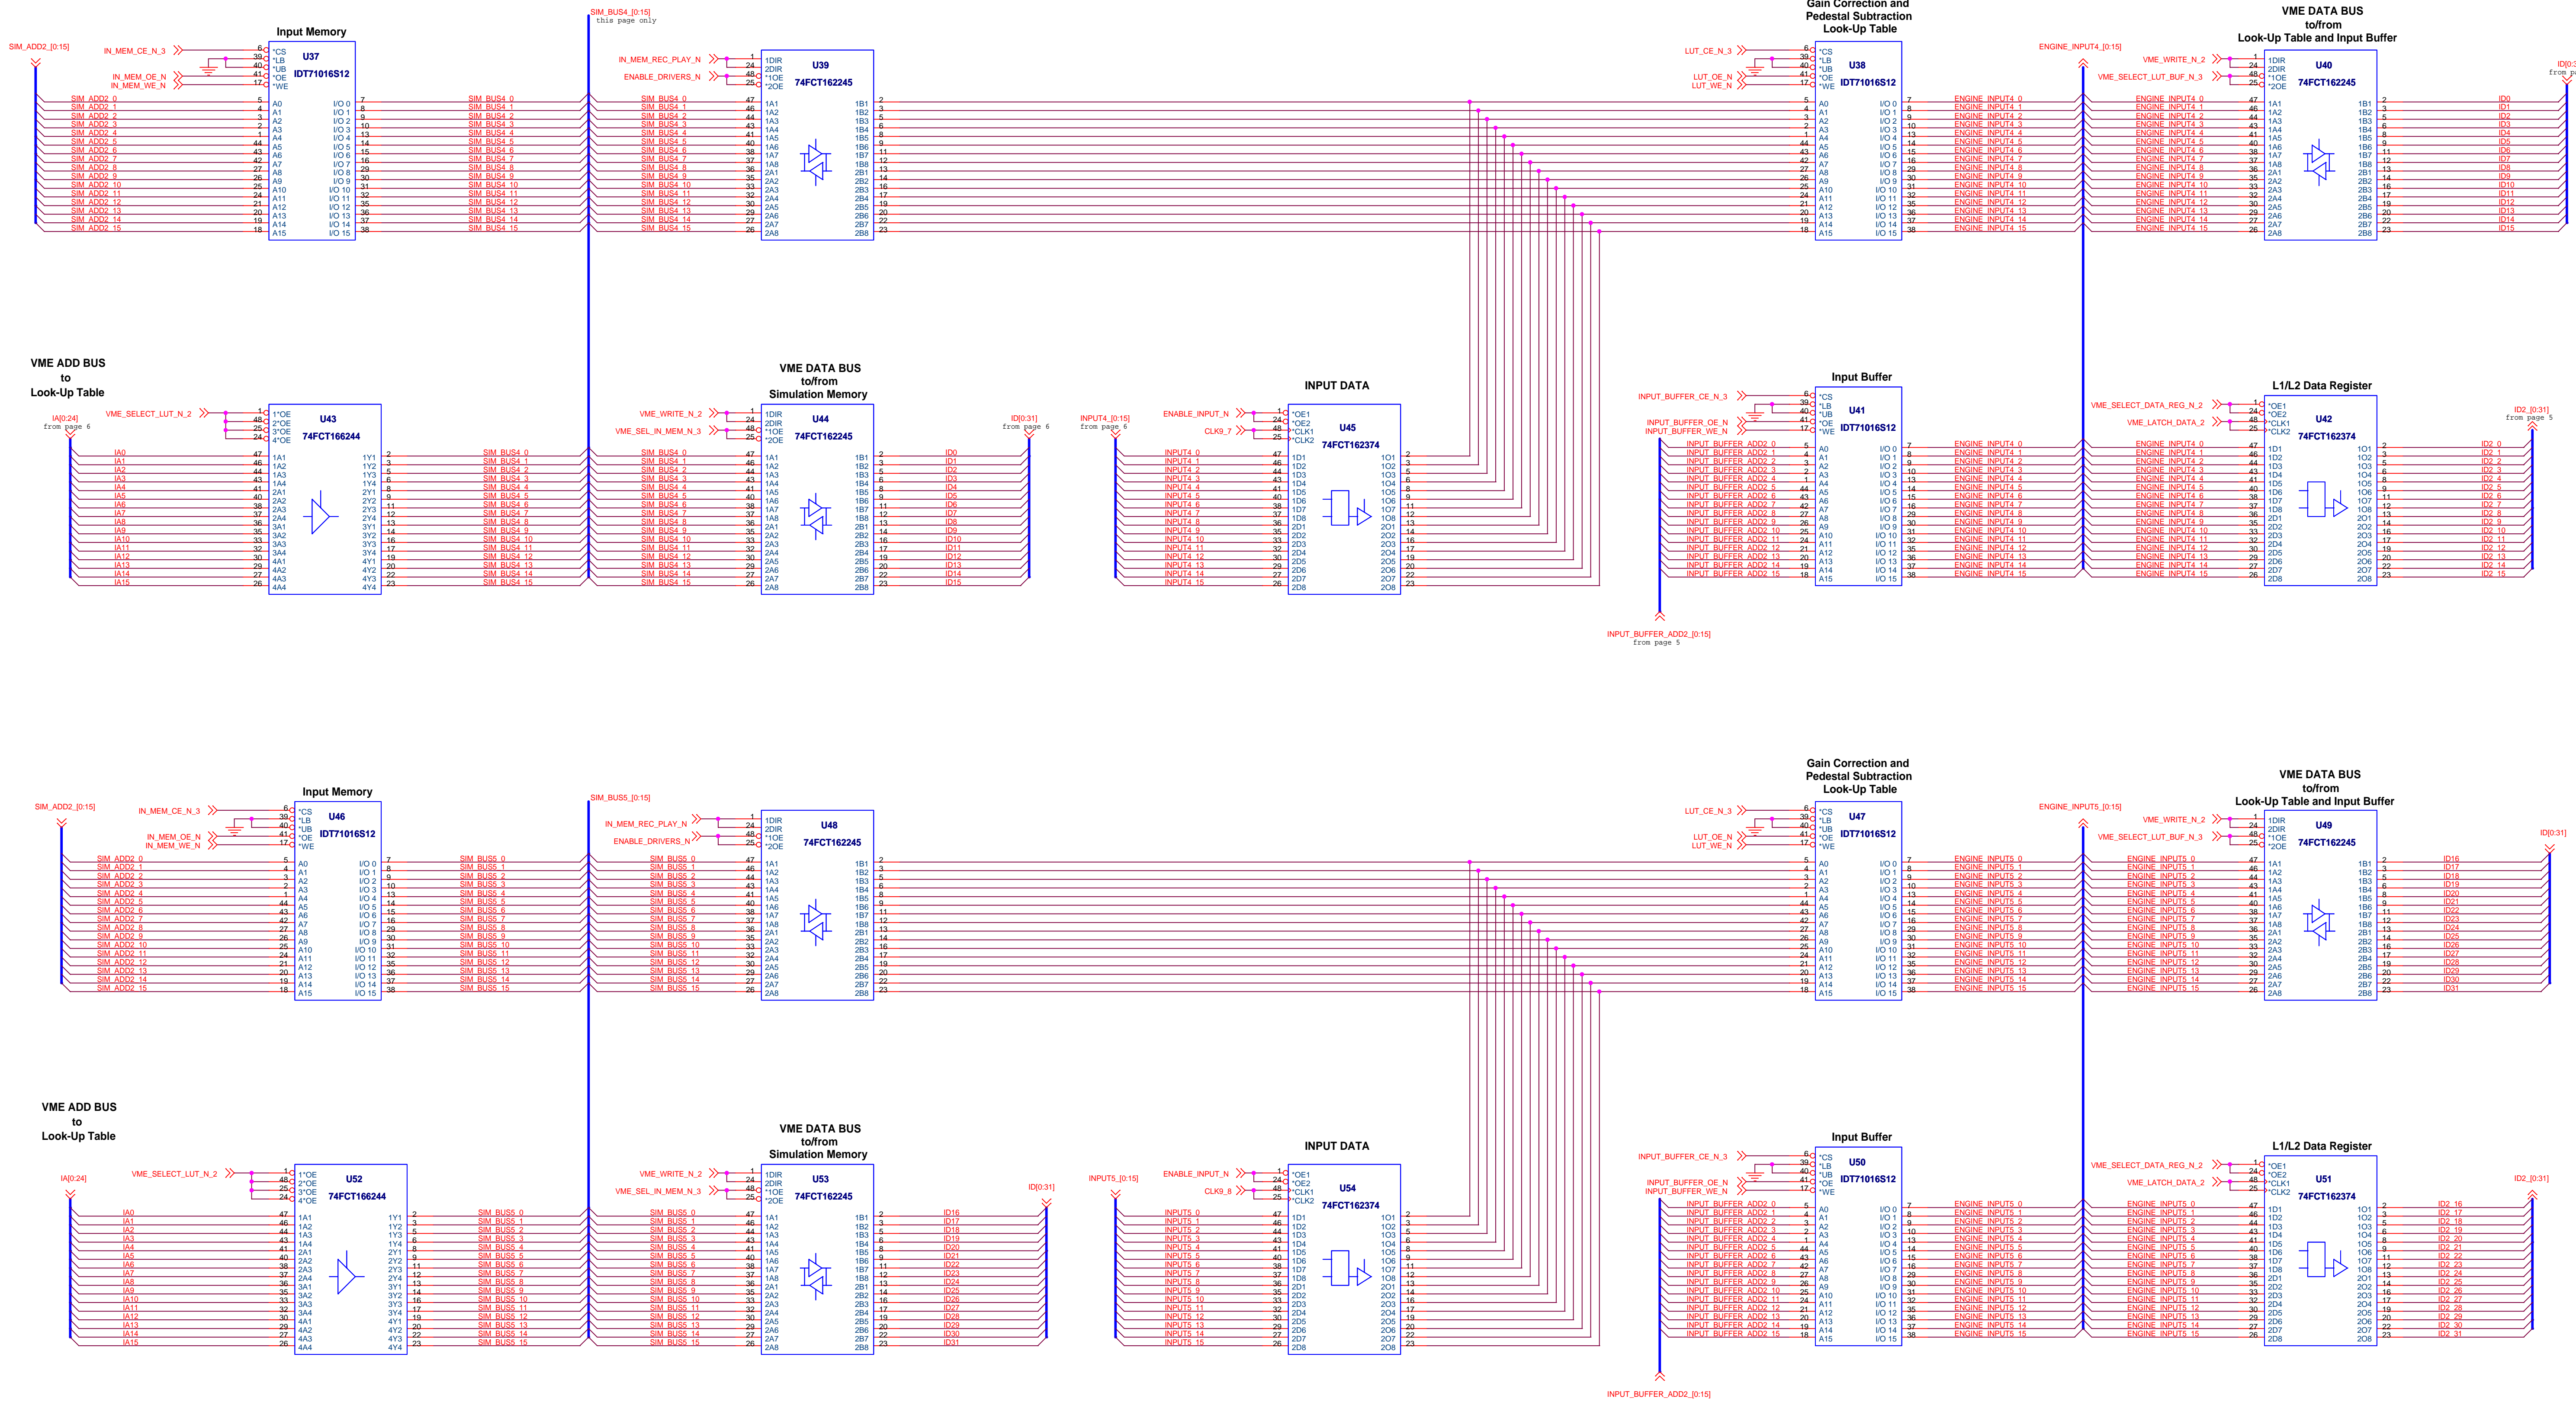

STAR TRIGGER DSM BOARD: FRONT END, SIMULATION MEMORY, INPUT BUFFERS

STAR TRIGGER DSM BOARD: FRONT END, SIMULATION MEMORY, INPUT BUFFERS

STAR TRIGGER DSM BOARD: FRONT END, SIMULATION MEMORY, INPUT BUFFERS

STAR TRIGGER DSM BOARD: FRONT END, SIMULATION MEMORY, INPUT BUFFERS