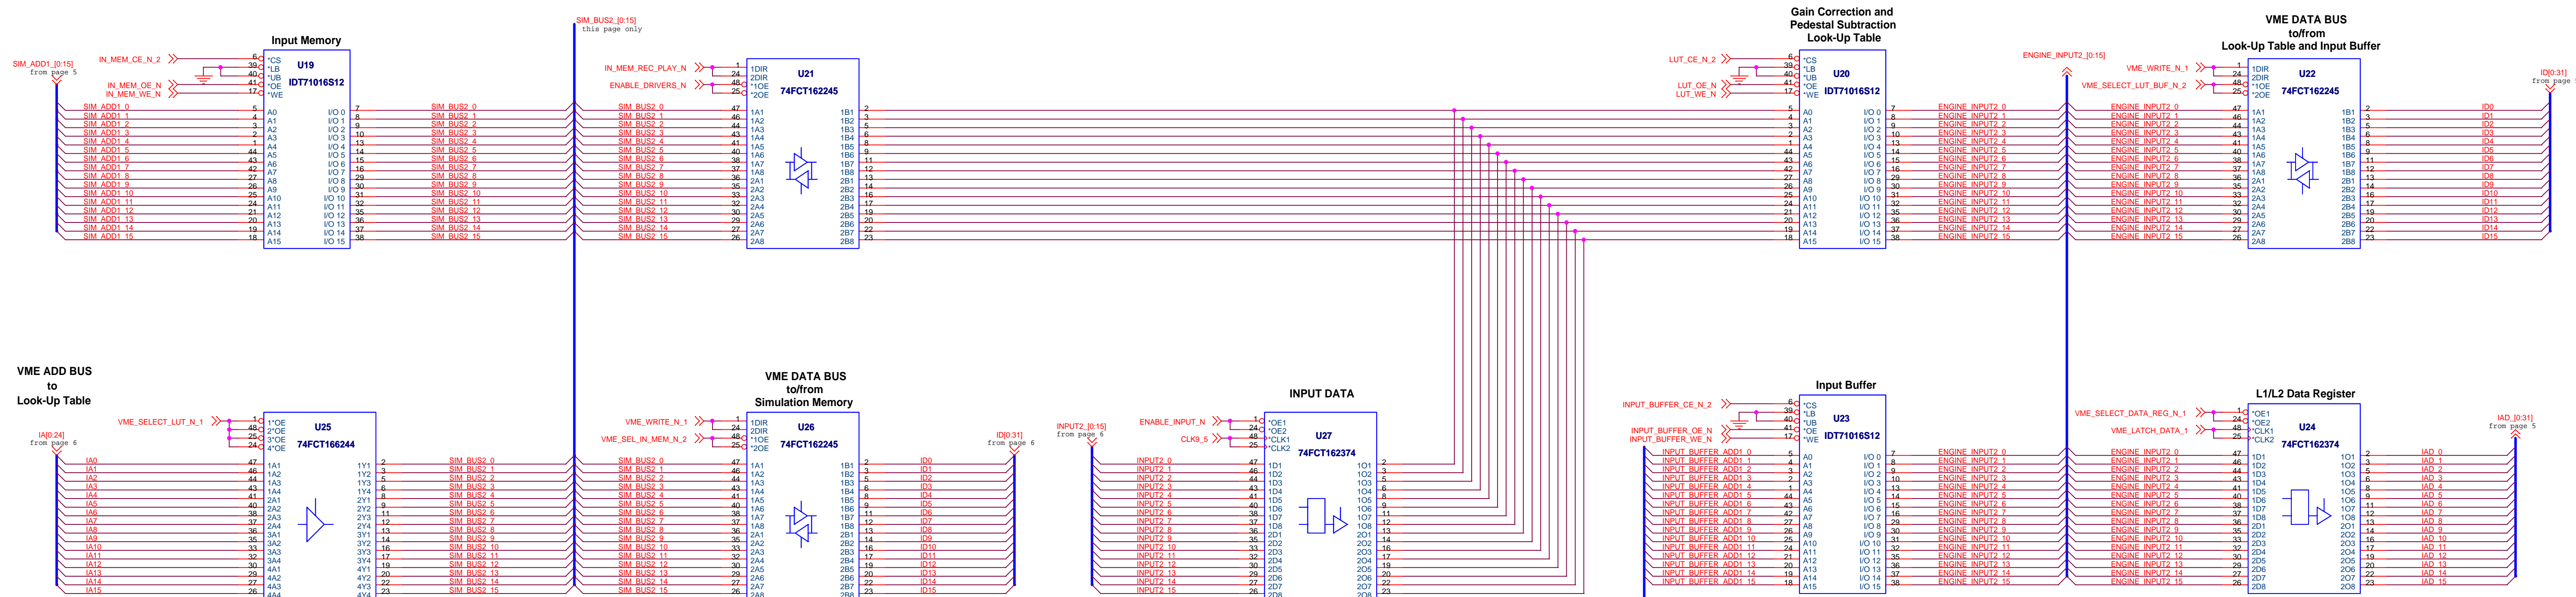

STAR TRIGGER DSM BOARD: FRONT END, SIMULATION MEMORY, INPUT BUFFERS

STAR TRIGGER DSM BOARD: FRONT END, SIMULATION MEMORY, INPUT BUFFERS

STAR TRIGGER DSM BOARD: FRONT END, SIMULATION MEMORY, INPUT BUFFERS

STAR TRIGGER DSM BOARD: FRONT END, SIMULATION MEMORY, INPUT BUFFERS