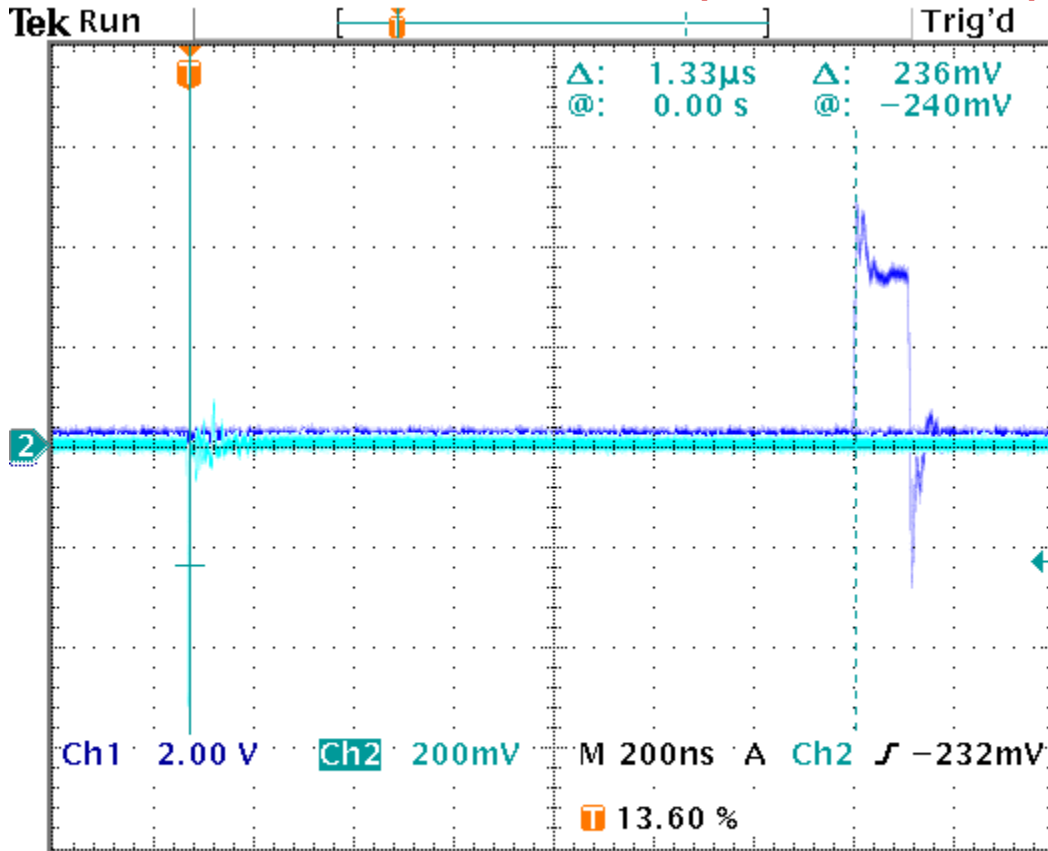

### Home: TDS 3034B (172.16.128.220)

A Trigger Source

Ch1

Ch2

Ch3

Ch4

-more-  
1 of 3

Type  
Edge

Source  
Ch2

Coupling  
DC

Slope  
 $\int$

Level  
-232mV

Mode  
Auto  
& Holdoff