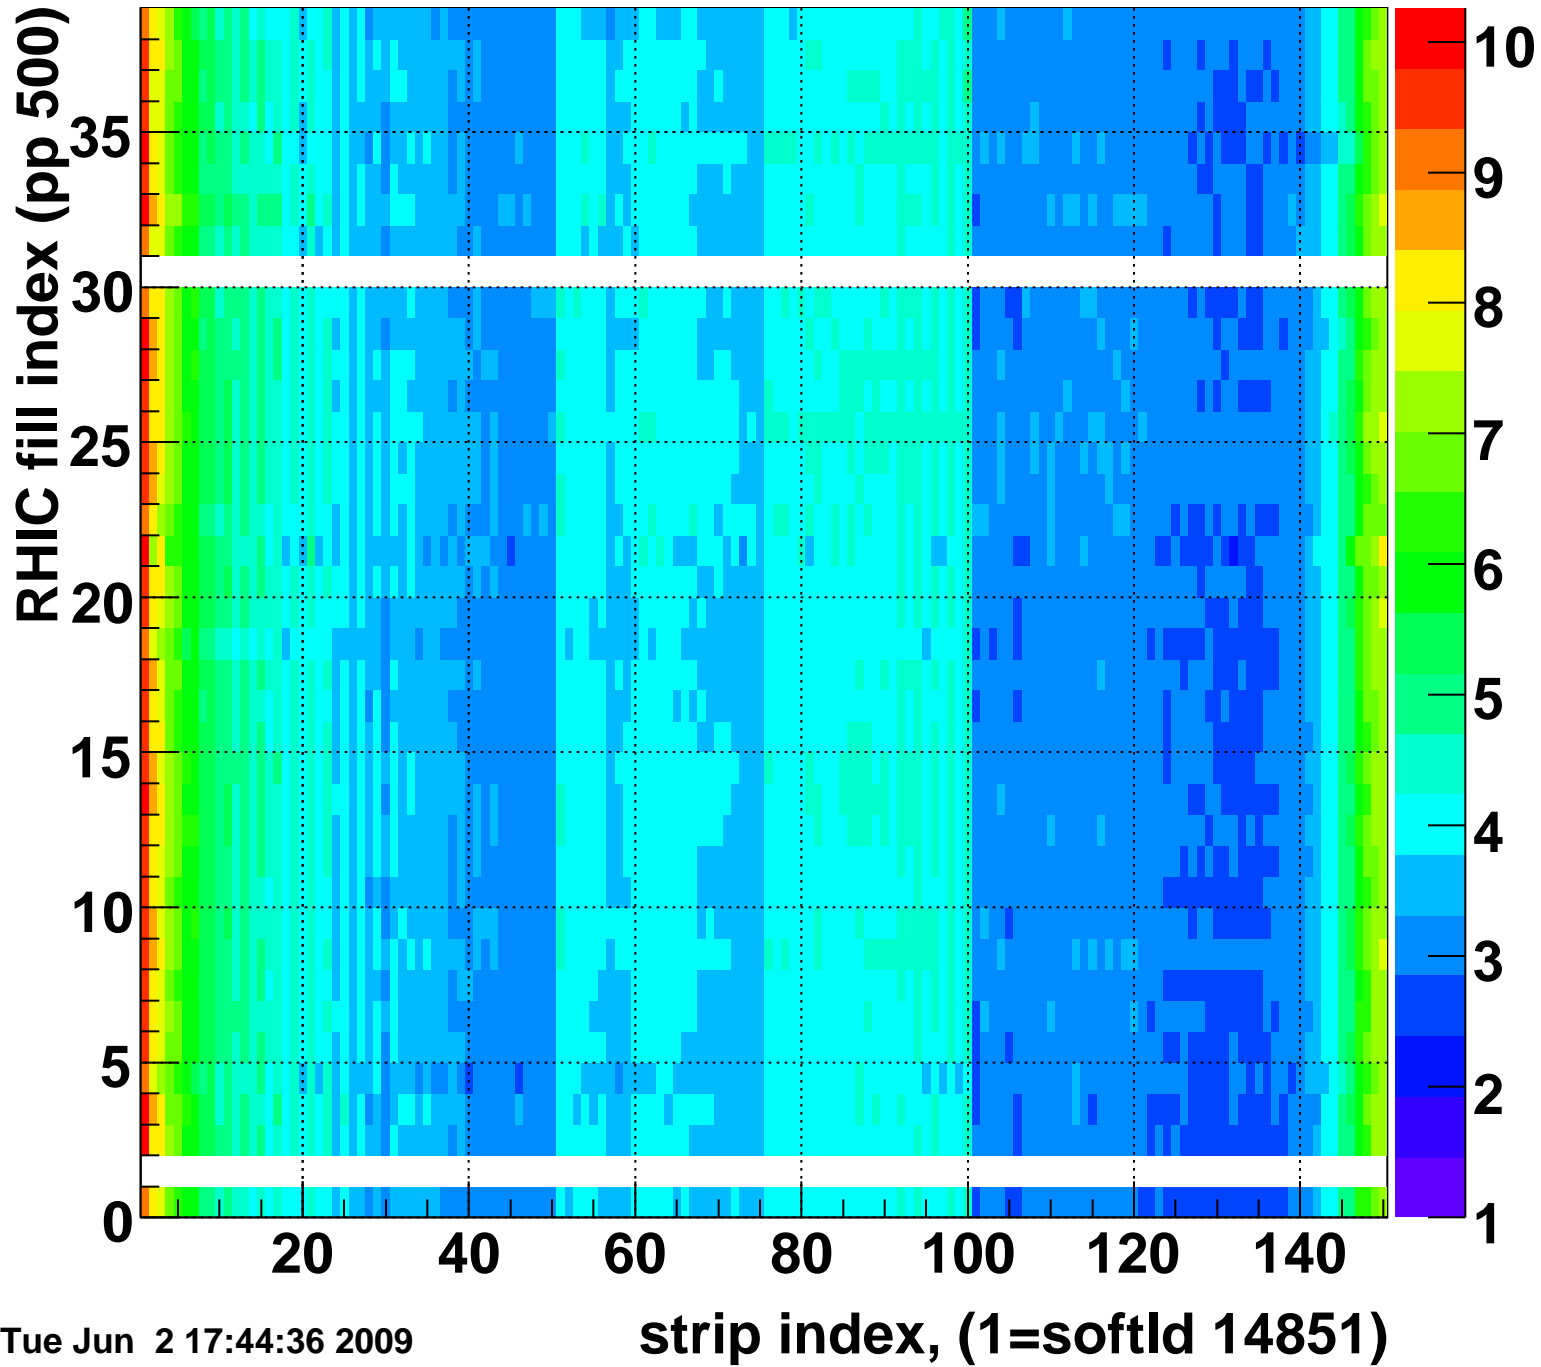

Mpv of ped residuum (ADC), BSMDE mod=100, good strips

Entries 29

Tue Jun 2 17:44:35 2009

Rms of ped residuum (ADC), BSMDE mod=100, good strips

Entries 5550

Tue Jun 2 17:44:36 2009

Bad strips (color=error bits), BSMDE mod=100

Entries 300

Tue Jun 2 17:44:36 2009

Mpv of ped residuum (ADC), BSMDP mod=100, good strips

Entries 326

Tue Jun 2 17:44:36 2009

Rms of ped residuum (ADC), BSMDP mod=100, good strips

Entries 5546

Tue Jun 2 17:44:36 2009

Bad strips (color=error bits), BSMDE mod=100

Entries 304

Tue Jun 2 17:44:36 2009