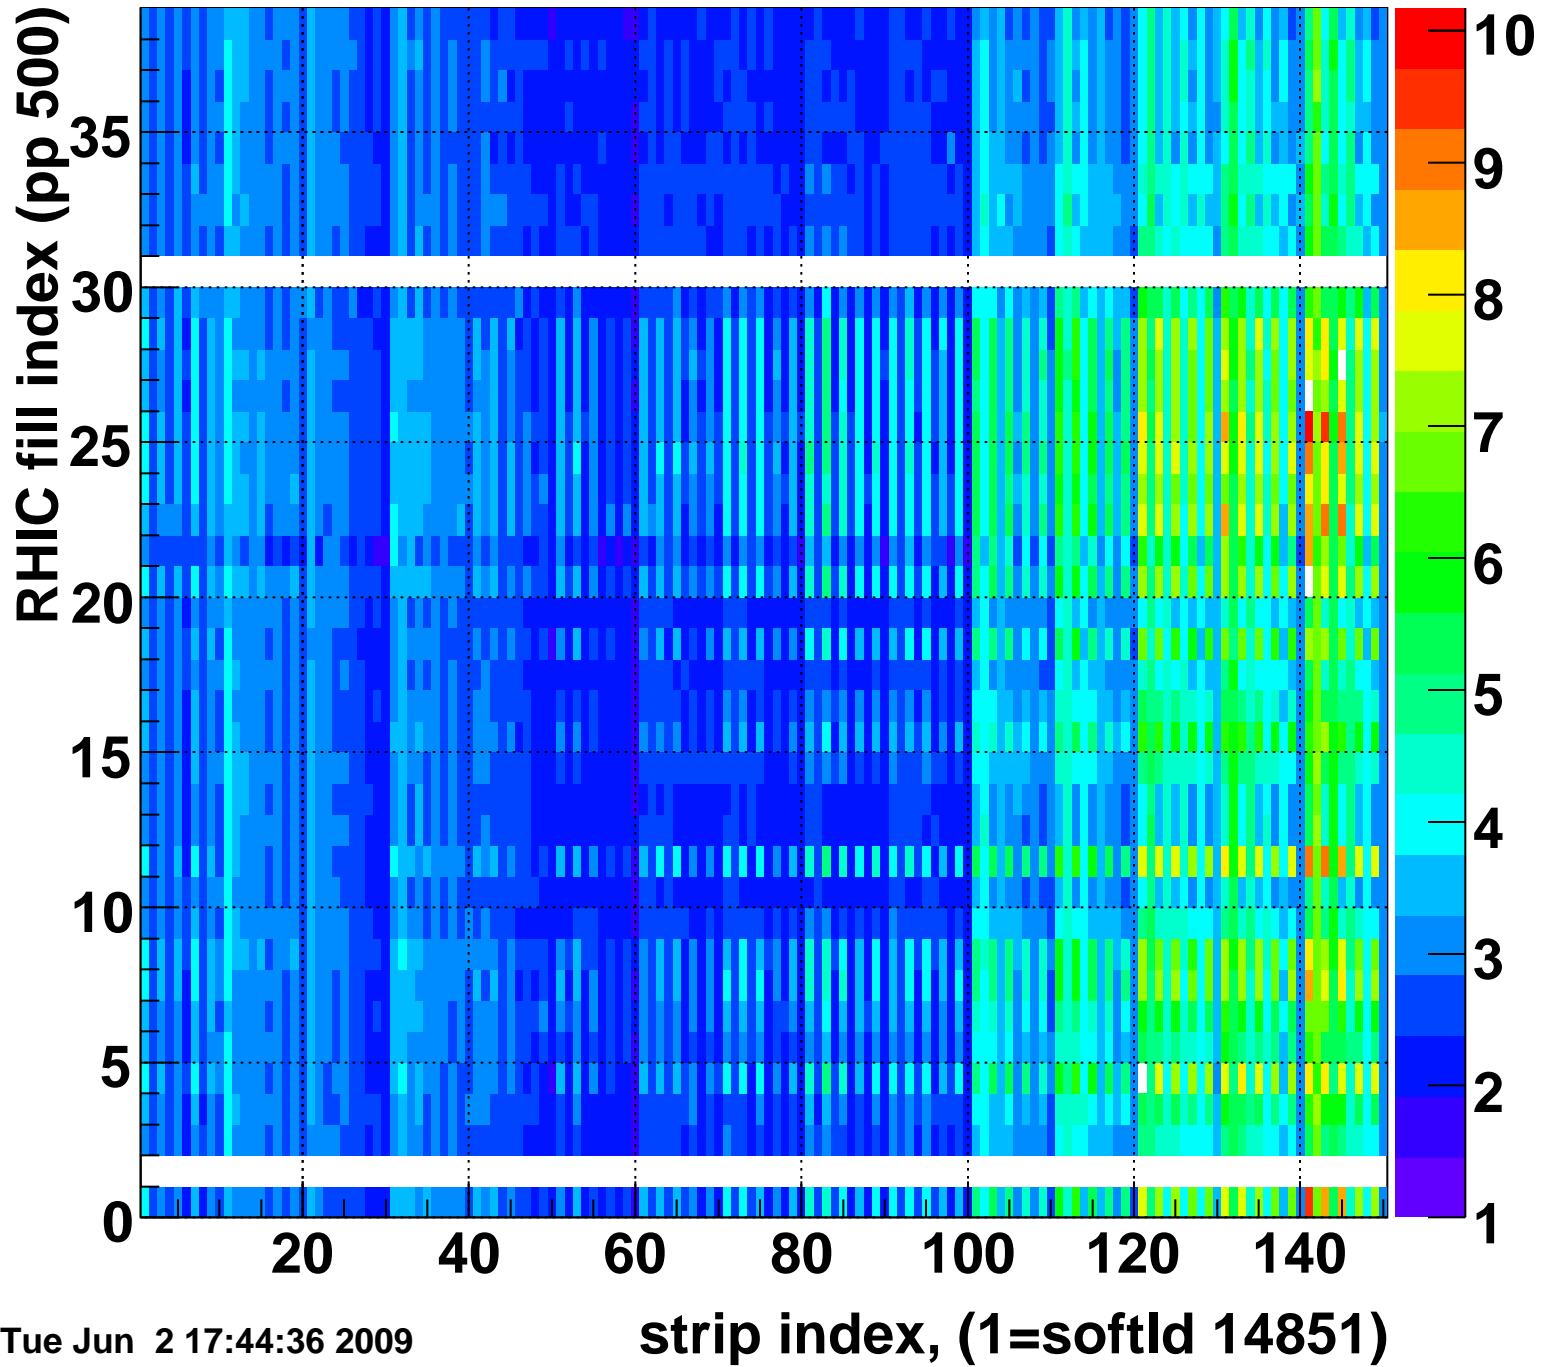

Mpv of ped residuum (ADC), BSMDE mod=100, good strips

Entries 29

Tue Jun 2 17:44:35 2009

Rms of ped residuum (ADC), BSMDE mod=100, good strips

Entries 5550

Tue Jun 2 17:44:36 2009

Bad strips (color=error bits), BSMDE mod=100

Entries 300

Tue Jun 2 17:44:36 2009

Mpv of ped residuum (ADC), BSMDP mod=100, good strips

Entries 326

Tue Jun 2 17:44:36 2009

Rms of ped residuum (ADC), BSMDP mod=100, good strips

Entries 5546

Tue Jun 2 17:44:36 2009

Bad strips (color=error bits), BSMDE mod=100

Entries 304

Tue Jun 2 17:44:36 2009