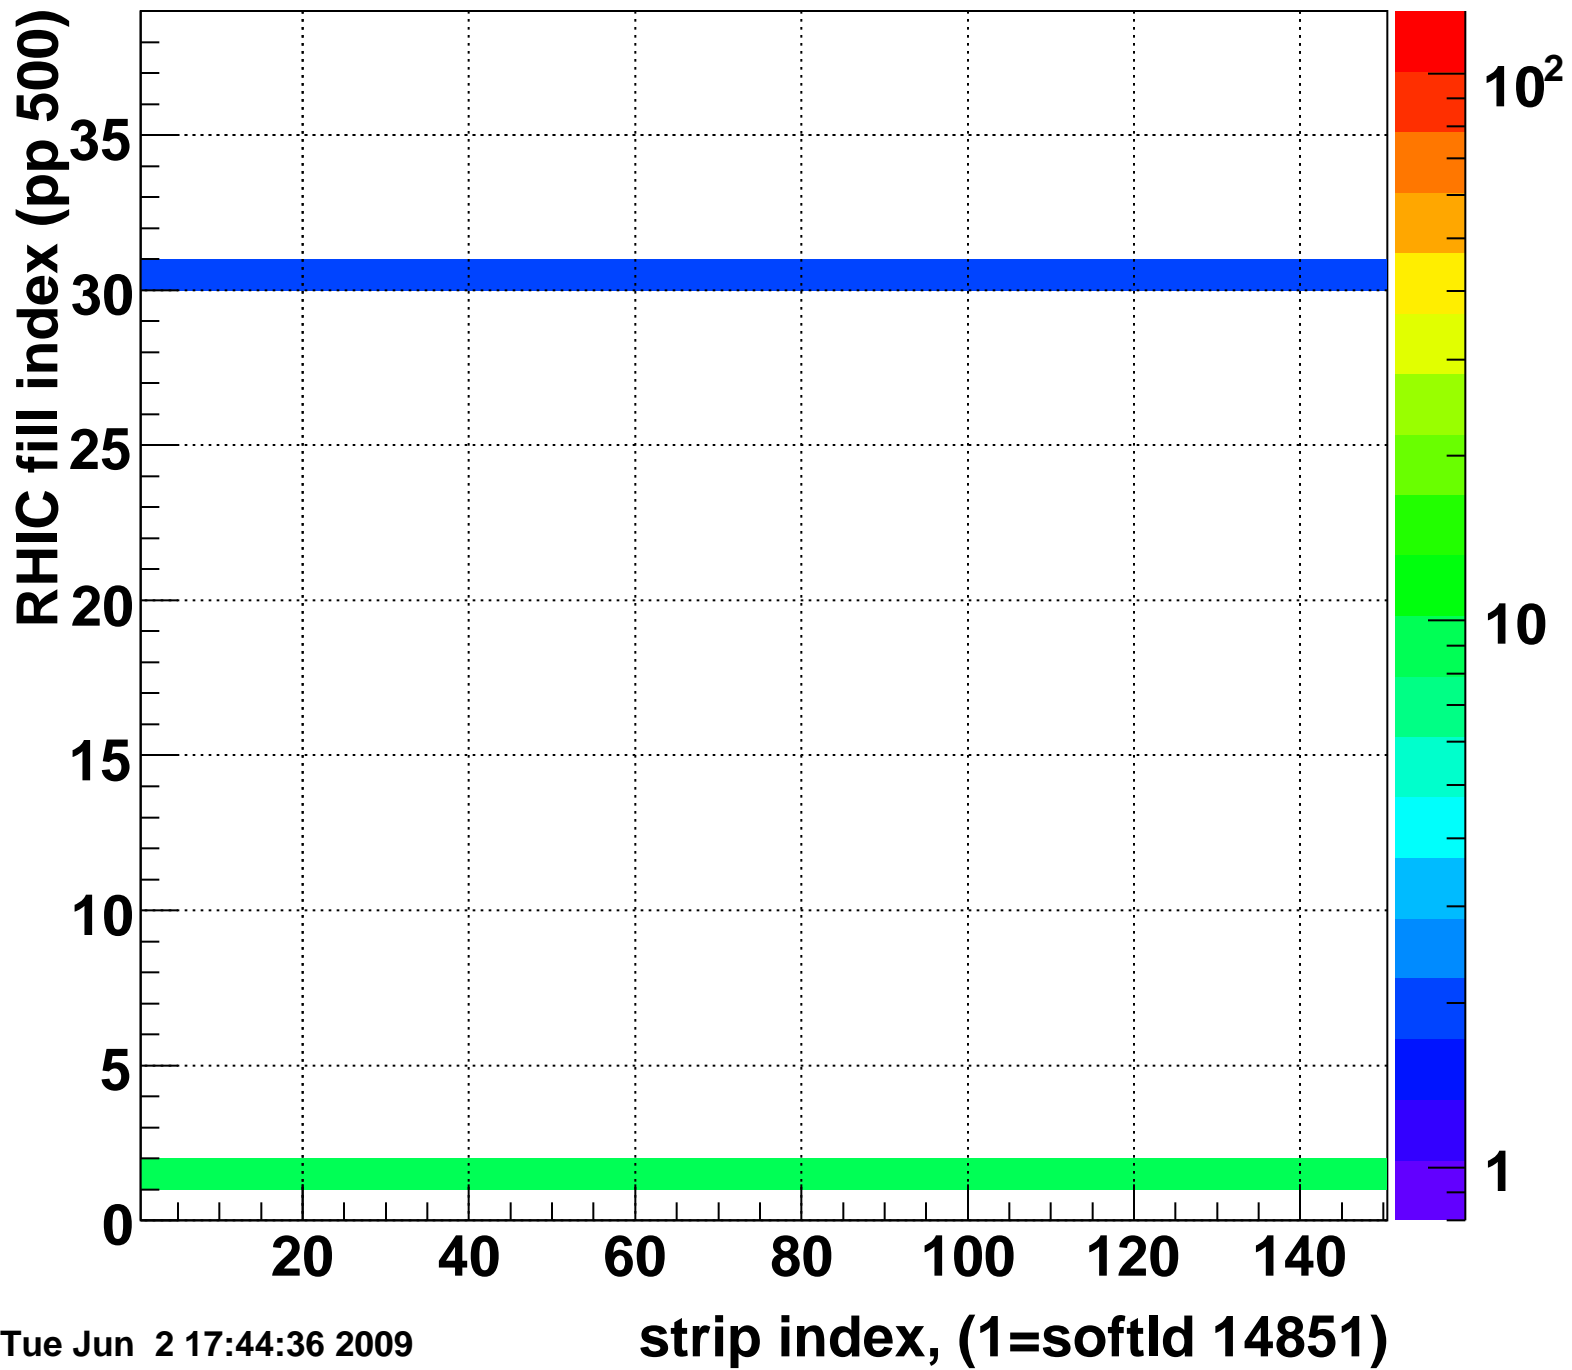

Mpv of ped residuum (ADC), BSMDE mod=100, good strips

Entries 29

Tue Jun 2 17:44:35 2009

Rms of ped residuum (ADC), BSMDE mod=100, good strips

Entries 5550

Tue Jun 2 17:44:36 2009

Bad strips (color=error bits), BSMDE mod=100

Entries 300

Tue Jun 2 17:44:36 2009

Mpv of ped residuum (ADC), BSMDP mod=100, good strips

Entries 326

Tue Jun 2 17:44:36 2009

Rms of ped residuum (ADC), BSMDP mod=100, good strips

Entries 5546

Tue Jun 2 17:44:36 2009

Bad strips (color=error bits), BSMDE mod=100

Entries 304

Tue Jun 2 17:44:36 2009