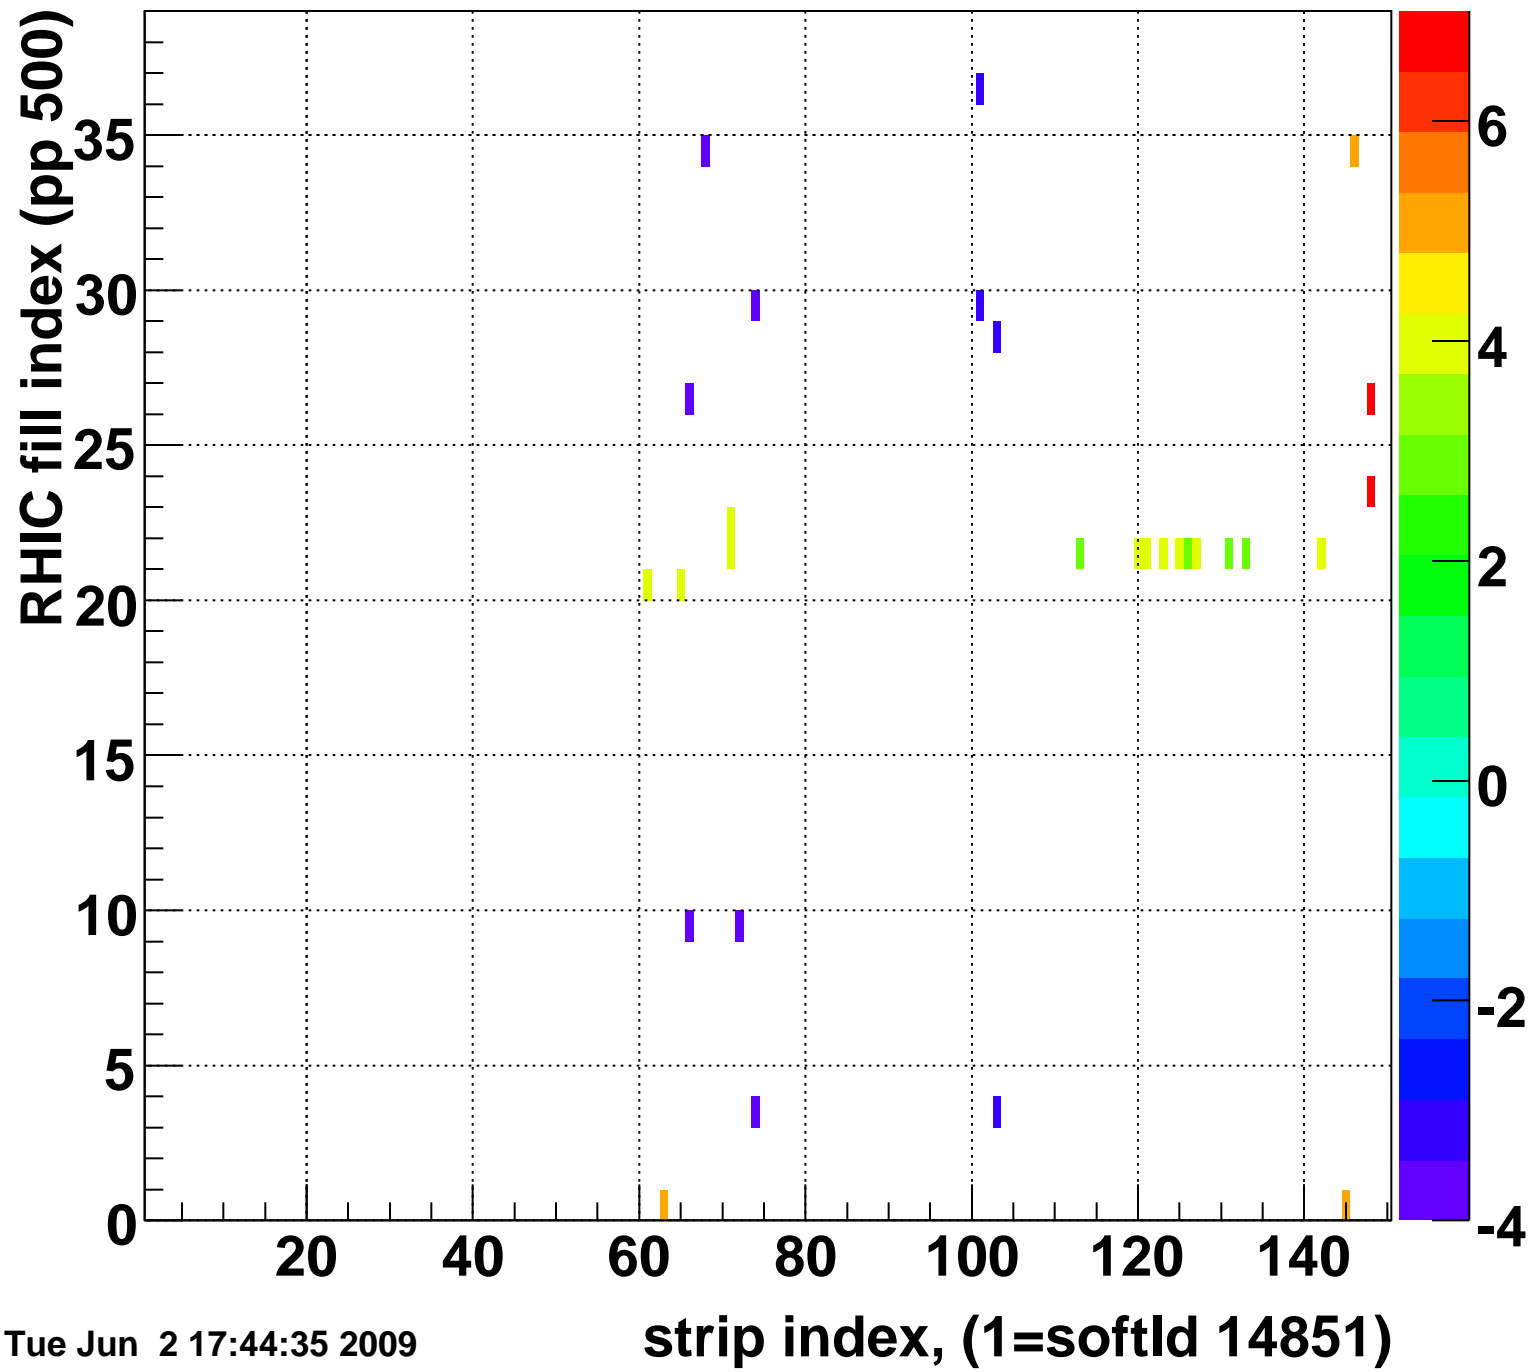

Mpv of ped residuum (ADC), BSMDE mod=100, good strips

Entries 29

Tue Jun 2 17:44:35 2009

Rms of ped residuum (ADC), BSMDE mod=100, good strips

Entries 5550

Tue Jun 2 17:44:36 2009

Bad strips (color=error bits), BSMDE mod=100

Entries 300

Tue Jun 2 17:44:36 2009

Mpv of ped residuum (ADC), BSMDP mod=100, good strips

Entries 326

Tue Jun 2 17:44:36 2009

Rms of ped residuum (ADC), BSMDP mod=100, good strips

Entries 5546

Tue Jun 2 17:44:36 2009

Bad strips (color=error bits), BSMDE mod=100

Entries 304

Tue Jun 2 17:44:36 2009