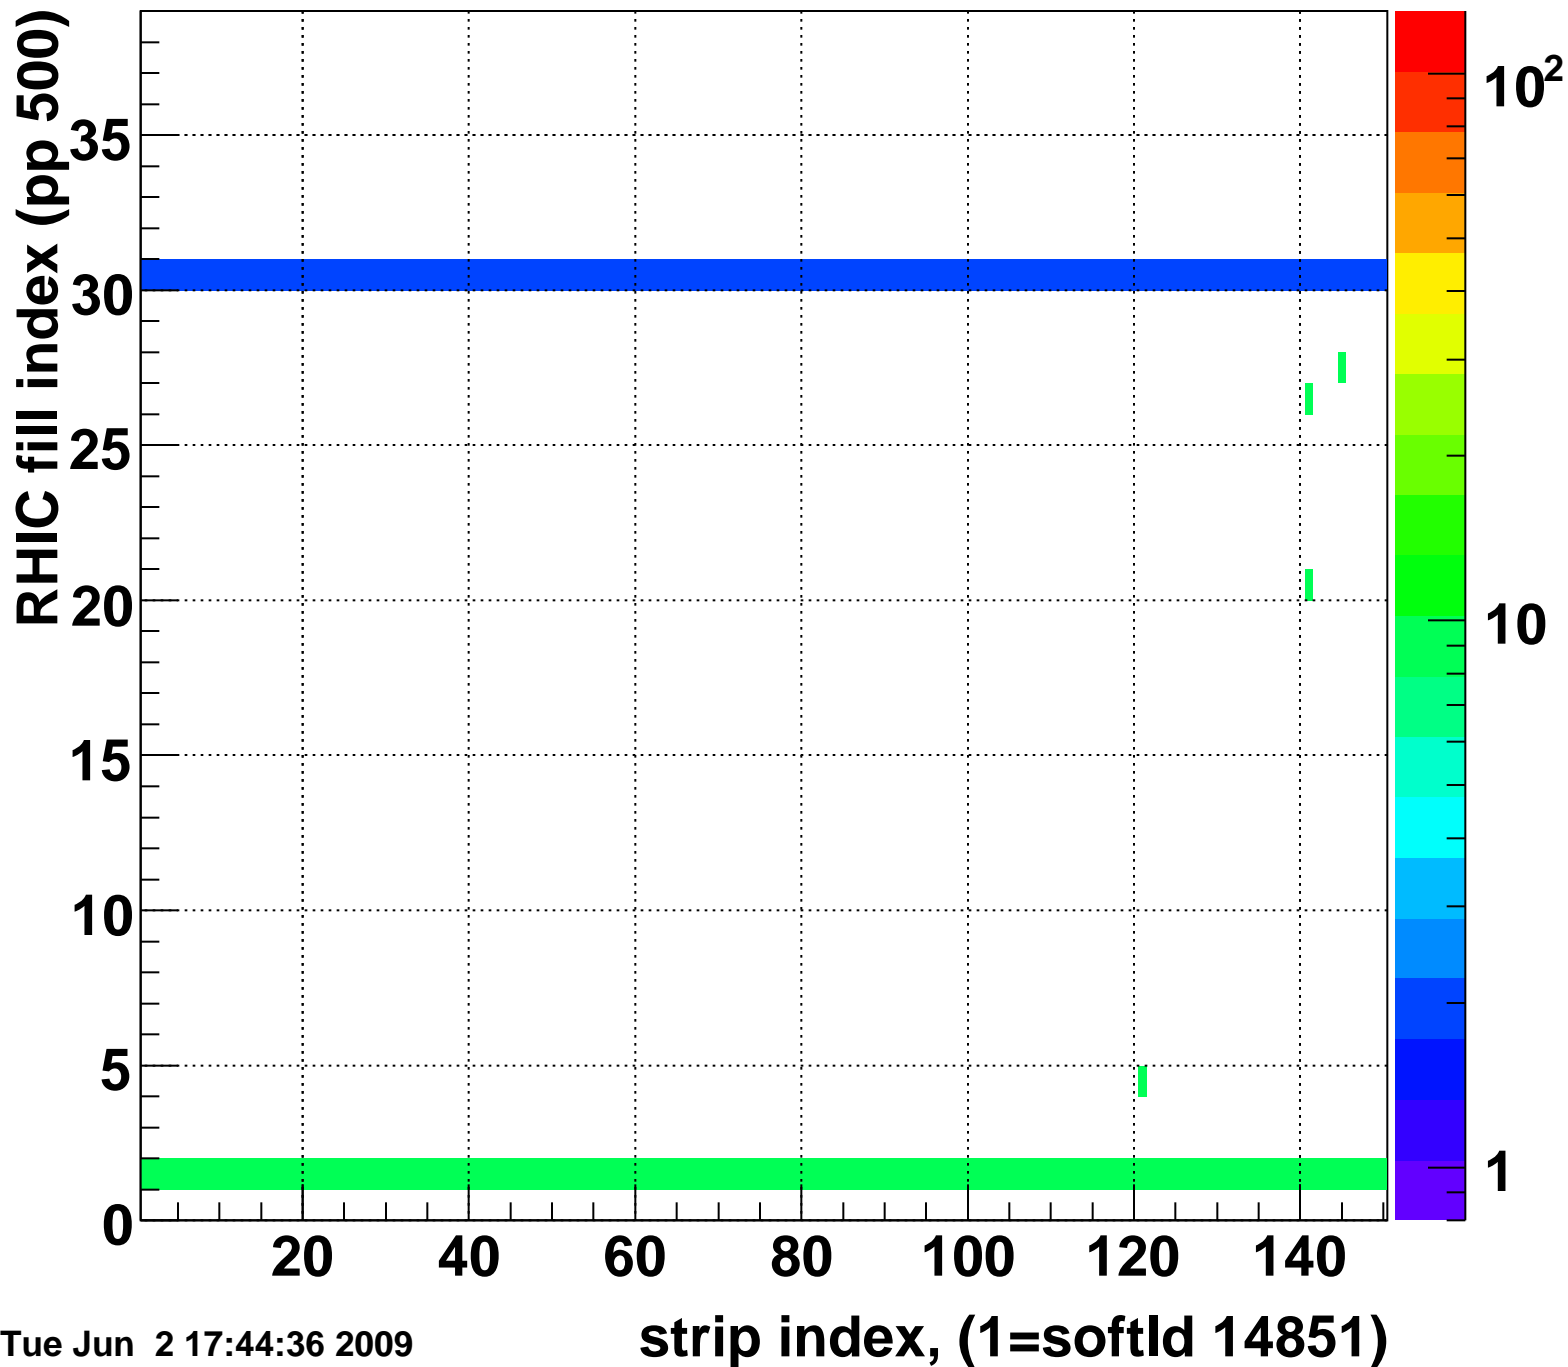

Mpv of ped residuum (ADC), BSMDE mod=100, good strips

Entries 29

Tue Jun 2 17:44:35 2009

Rms of ped residuum (ADC), BSMDE mod=100, good strips

Entries 5550

Tue Jun 2 17:44:36 2009

Bad strips (color=error bits), BSMDE mod=100

Entries 300

Tue Jun 2 17:44:36 2009

Mpv of ped residuum (ADC), BSMDP mod=100, good strips

Entries 326

Tue Jun 2 17:44:36 2009

Rms of ped residuum (ADC), BSMDP mod=100, good strips

Entries 5546

Tue Jun 2 17:44:36 2009

Bad strips (color=error bits), BSMDE mod=100

Entries 304

Tue Jun 2 17:44:36 2009