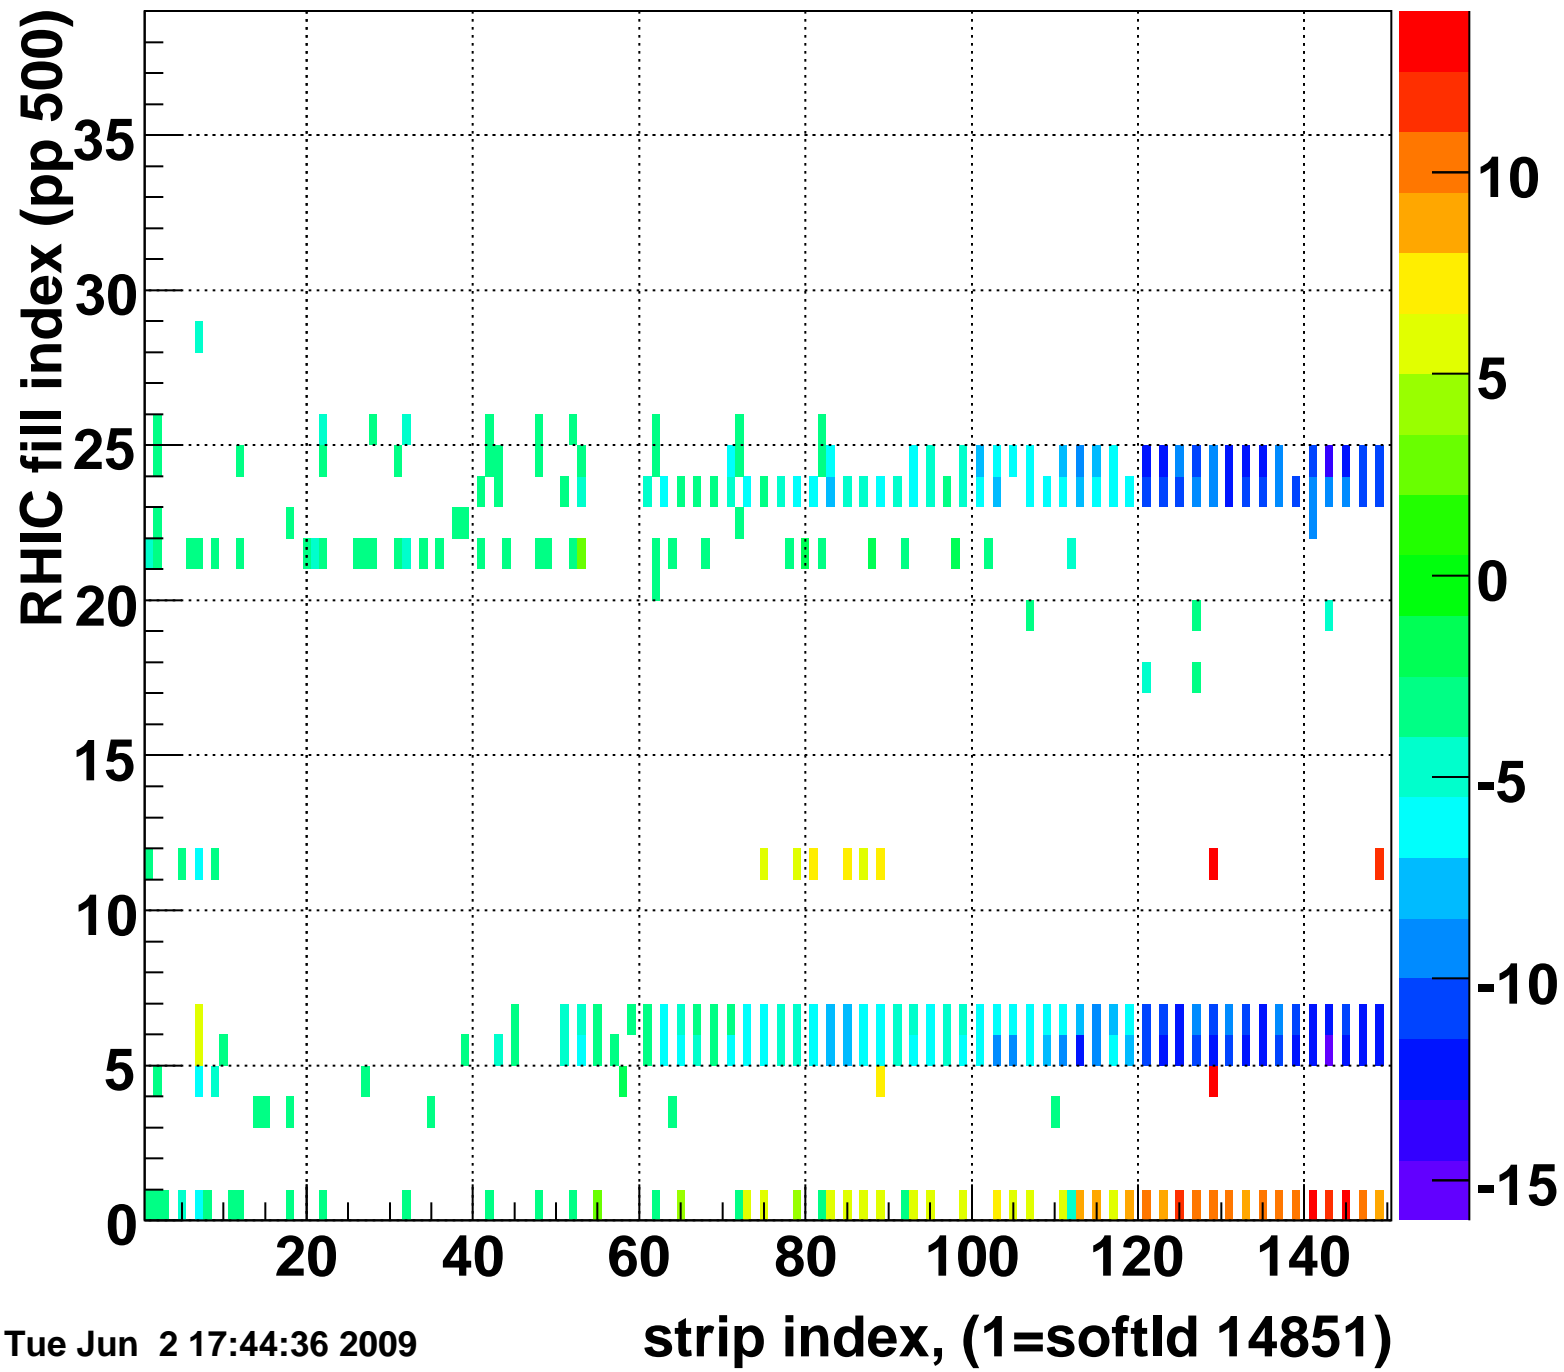

Mpv of ped residuum (ADC), BSMDE mod=100, good strips

Entries 29

Tue Jun 2 17:44:35 2009

Rms of ped residuum (ADC), BSMDE mod=100, good strips

Entries 5550

Tue Jun 2 17:44:36 2009

Bad strips (color=error bits), BSMDE mod=100

Entries 300

Tue Jun 2 17:44:36 2009

Mpv of ped residuum (ADC), BSMDP mod=100, good strips

Entries 326

Tue Jun 2 17:44:36 2009

Rms of ped residuum (ADC), BSMDP mod=100, good strips

Entries 5546

Tue Jun 2 17:44:36 2009

Bad strips (color=error bits), BSMDE mod=100

Entries 304

Tue Jun 2 17:44:36 2009