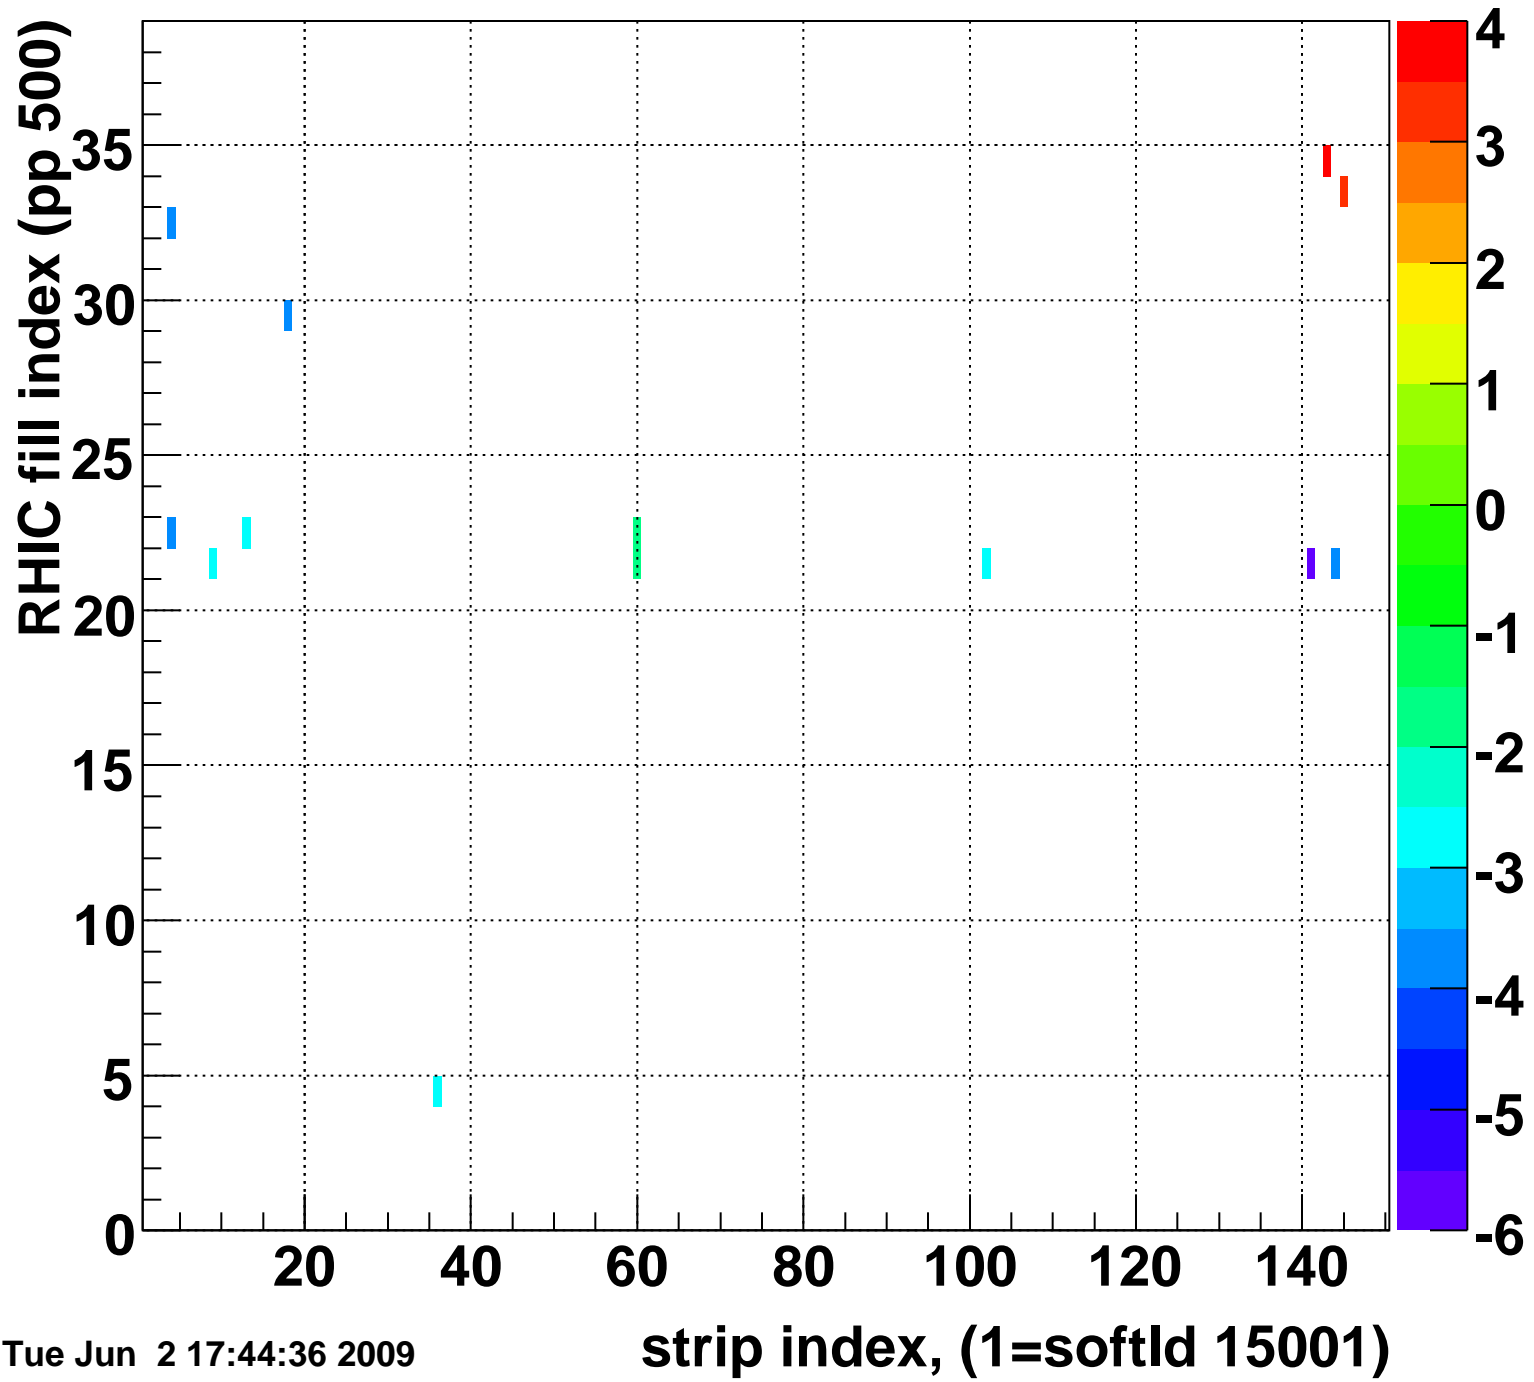

Mpv of ped residuum (ADC), BSMDE mod=101, good strips

Entries 41

Tue Jun 2 17:44:36 2009

Rms of ped residuum (ADC), BSMDE mod=101, good strips

Entries 5550

Tue Jun 2 17:44:36 2009

Bad strips (color=error bits), BSMDE mod=101

Entries 300

Tue Jun 2 17:44:36 2009

Mpv of ped residuum (ADC), BSMDP mod=101, good strips

Entries 13

Tue Jun 2 17:44:36 2009

Rms of ped residuum (ADC), BSMDP mod=101, good strips

Entries 5550

Tue Jun 2 17:44:36 2009

Bad strips (color=error bits), BSMDE mod=101

Entries 300

Tue Jun 2 17:44:36 2009