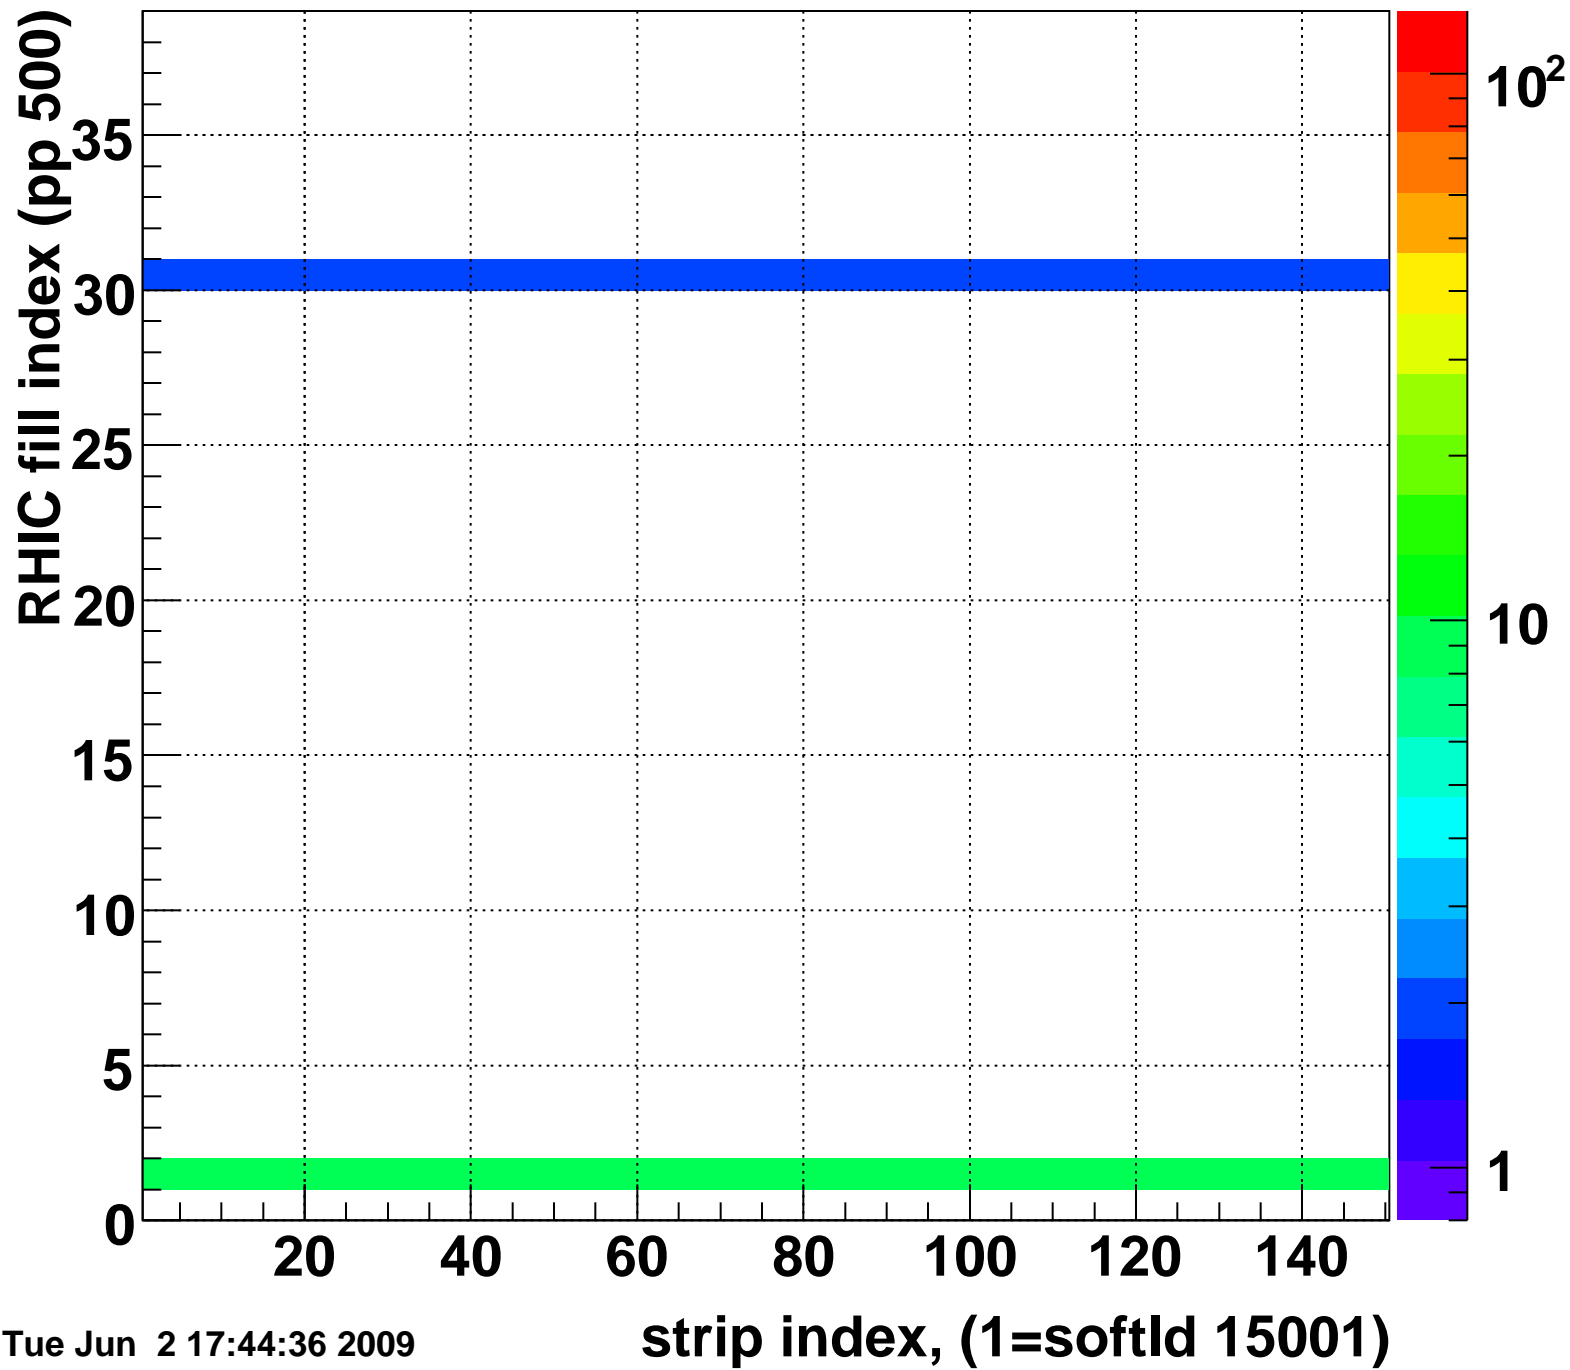

Mpv of ped residuum (ADC), BSMDE mod=101, good strips

Entries 41

Tue Jun 2 17:44:36 2009

Rms of ped residuum (ADC), BSMDE mod=101, good strips

Entries 5550

Tue Jun 2 17:44:36 2009

Bad strips (color=error bits), BSMDE mod=101

Entries 300

Tue Jun 2 17:44:36 2009

Mpv of ped residuum (ADC), BSMDP mod=101, good strips

Entries 13

Tue Jun 2 17:44:36 2009

Rms of ped residuum (ADC), BSMDP mod=101, good strips

Entries 5550

Tue Jun 2 17:44:36 2009

Bad strips (color=error bits), BSMDE mod=101

Entries 300

Tue Jun 2 17:44:36 2009