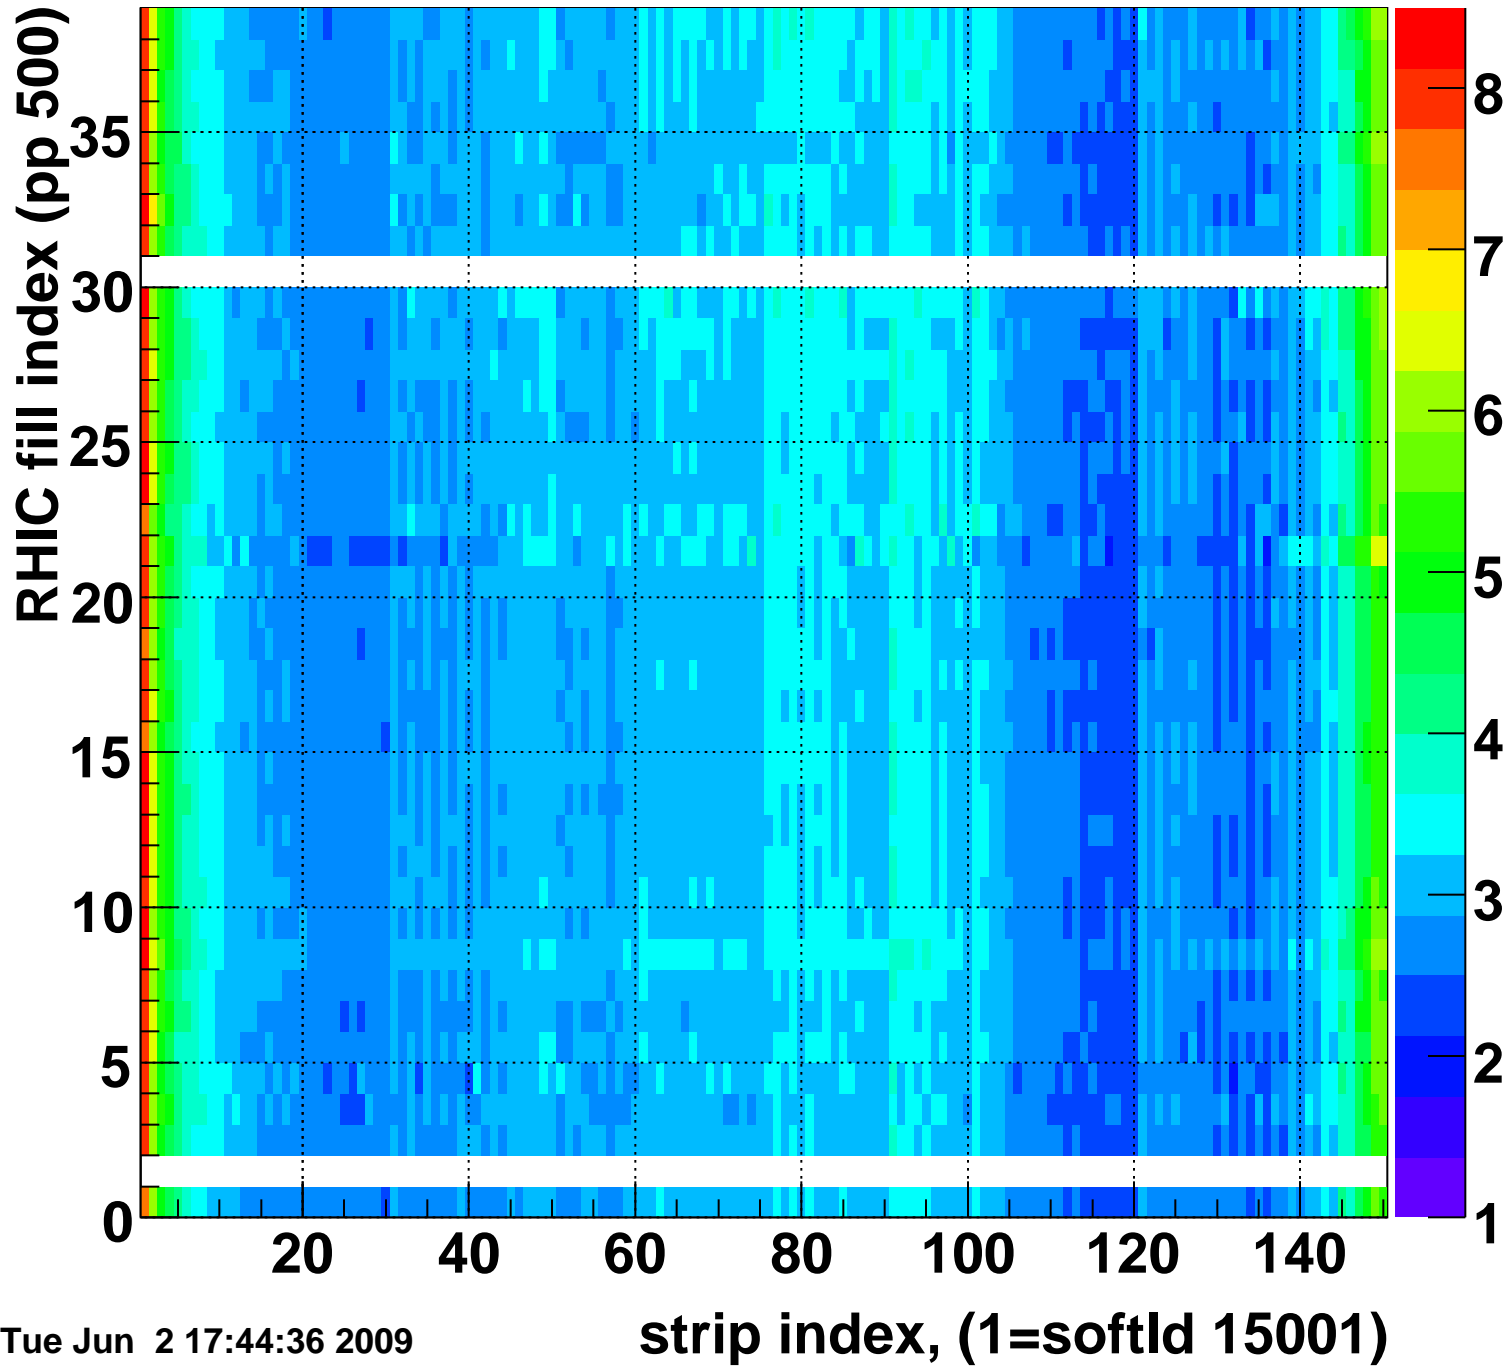

Mpv of ped residuum (ADC), BSMDE mod=101, good strips

Entries 41

Tue Jun 2 17:44:36 2009

Rms of ped residuum (ADC), BSMDE mod=101, good strips

Entries 5550

Tue Jun 2 17:44:36 2009

Bad strips (color=error bits), BSMDE mod=101

Entries 300

Tue Jun 2 17:44:36 2009

Mpv of ped residuum (ADC), BSMDP mod=101, good strips

Entries 13

Tue Jun 2 17:44:36 2009

Rms of ped residuum (ADC), BSMDP mod=101, good strips

Entries 5550

Tue Jun 2 17:44:36 2009

Bad strips (color=error bits), BSMDE mod=101

Entries 300

Tue Jun 2 17:44:36 2009