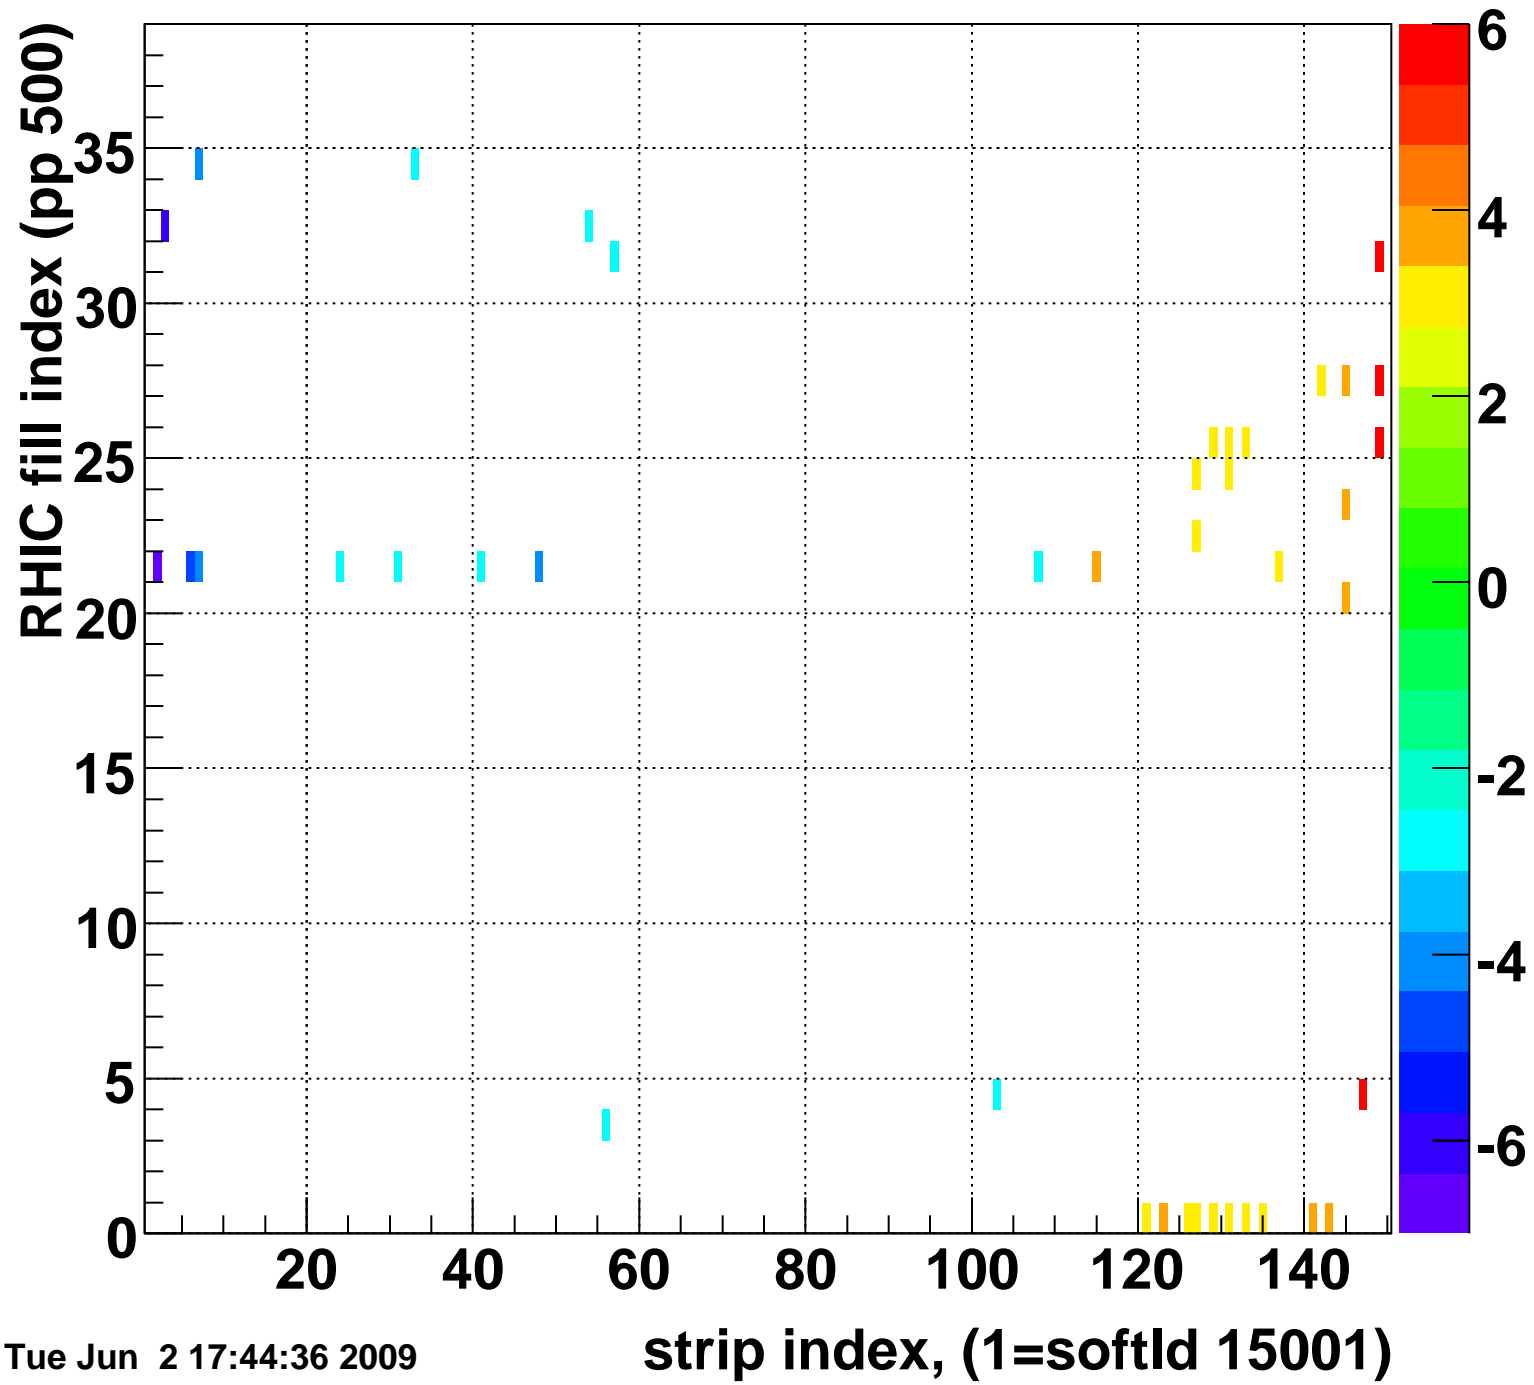

Mpv of ped residuum (ADC), BSMDE mod=101, good strips

Entries 41

Tue Jun 2 17:44:36 2009

Rms of ped residuum (ADC), BSMDE mod=101, good strips

Entries 5550

Tue Jun 2 17:44:36 2009

Bad strips (color=error bits), BSMDE mod=101

Entries 300

Tue Jun 2 17:44:36 2009

Mpv of ped residuum (ADC), BSMDP mod=101, good strips

Entries 13

Tue Jun 2 17:44:36 2009

Rms of ped residuum (ADC), BSMDP mod=101, good strips

Entries 5550

Tue Jun 2 17:44:36 2009

Bad strips (color=error bits), BSMDE mod=101

Entries 300

Tue Jun 2 17:44:36 2009