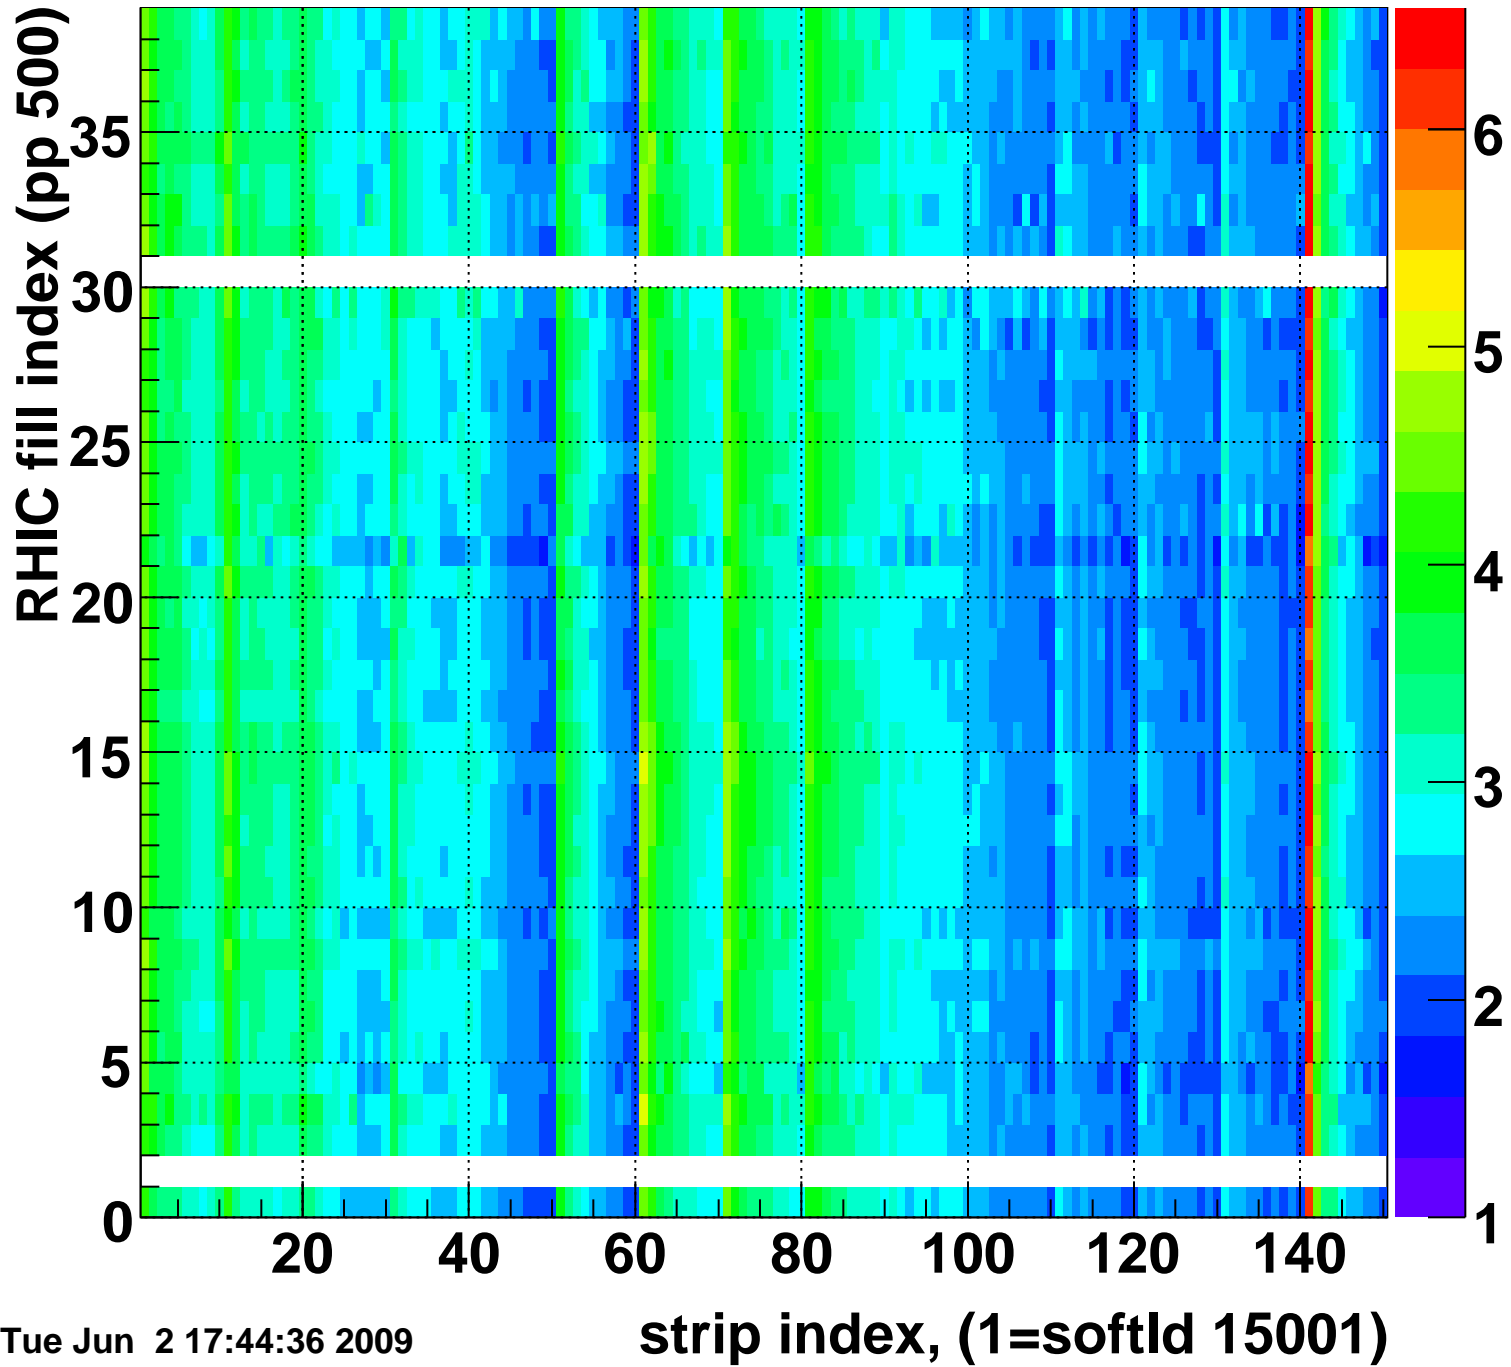

Mpv of ped residuum (ADC), BSMDE mod=101, good strips

Entries 41

Tue Jun 2 17:44:36 2009

Rms of ped residuum (ADC), BSMDE mod=101, good strips

Entries 5550

Tue Jun 2 17:44:36 2009

Bad strips (color=error bits), BSMDE mod=101

Entries 300

Tue Jun 2 17:44:36 2009

Mpv of ped residuum (ADC), BSMDP mod=101, good strips

Entries 13

Tue Jun 2 17:44:36 2009

Rms of ped residuum (ADC), BSMDP mod=101, good strips

Entries 5550

Tue Jun 2 17:44:36 2009

Bad strips (color=error bits), BSMDE mod=101

Entries 300

Tue Jun 2 17:44:36 2009