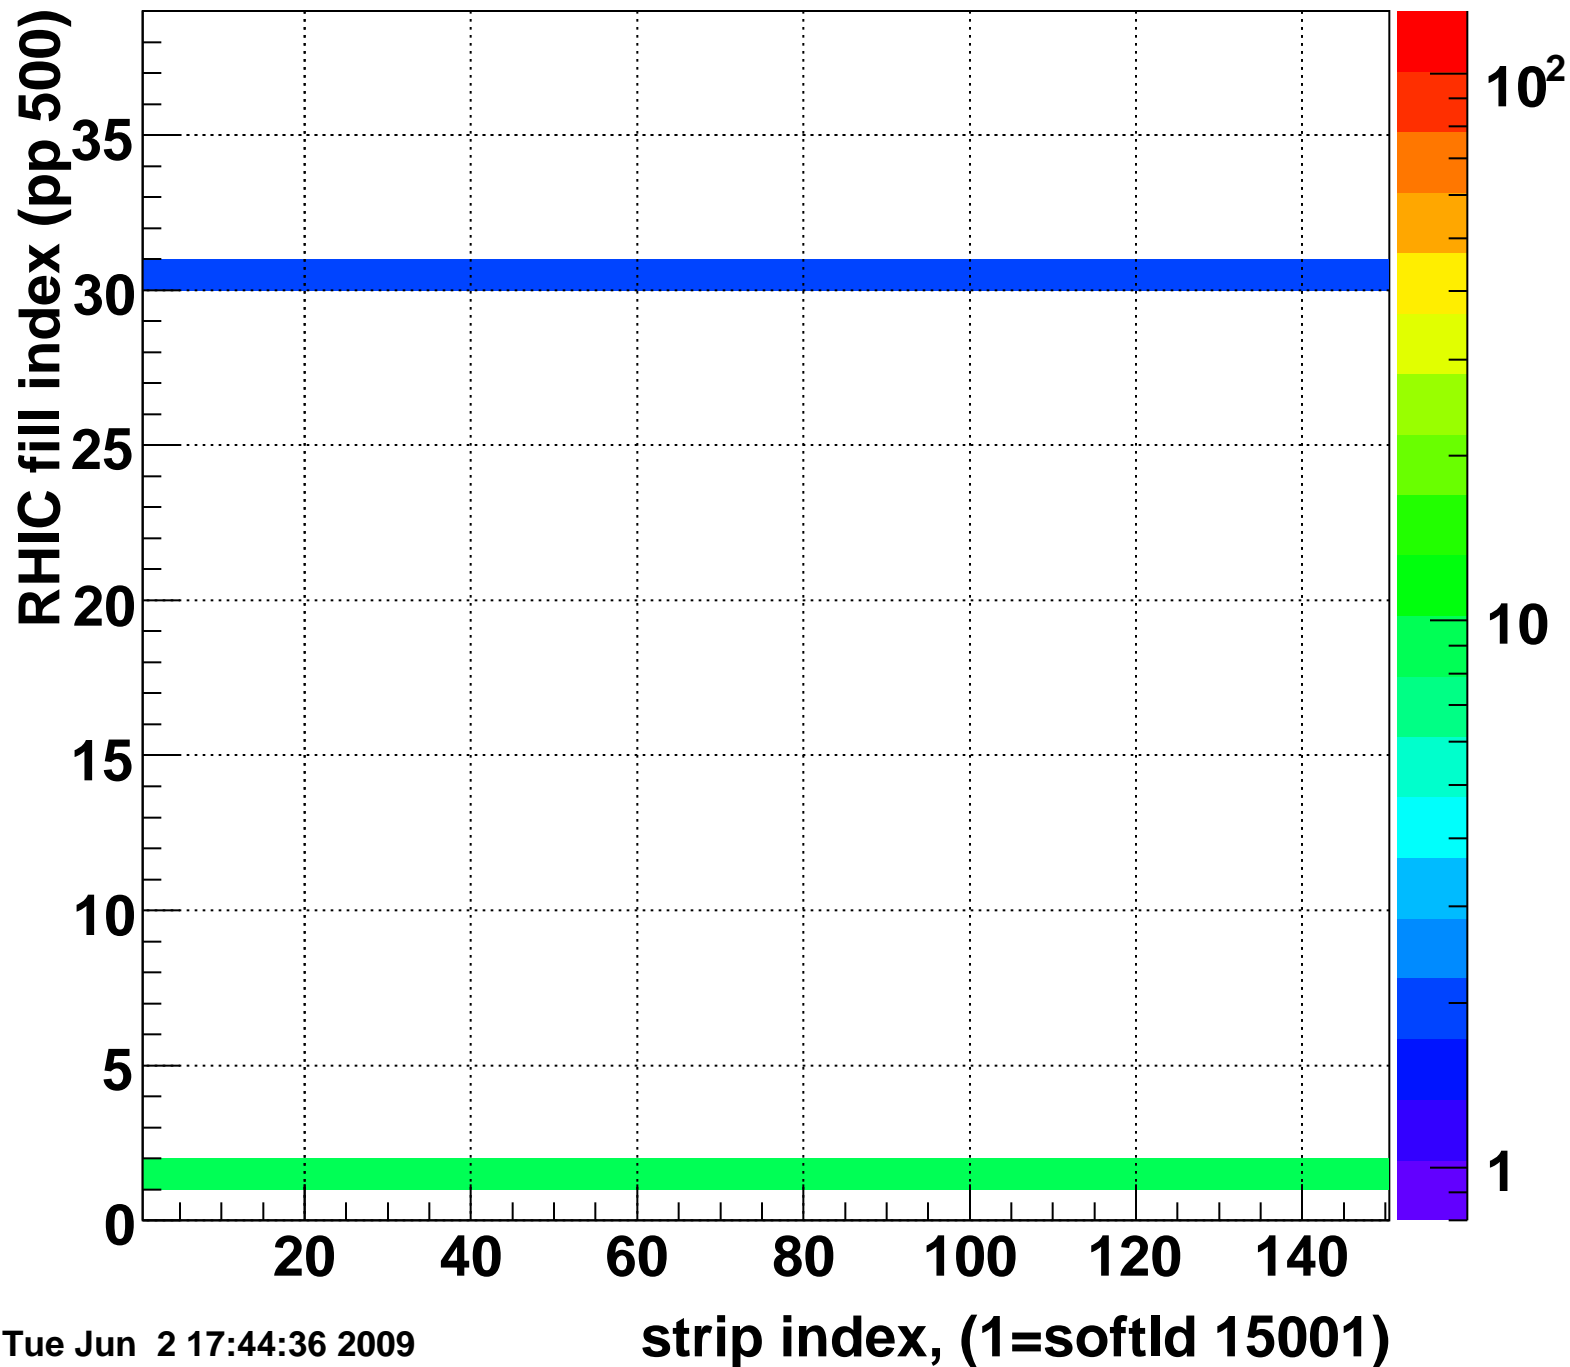

Mpv of ped residuum (ADC), BSMDE mod=101, good strips

Entries 41

Tue Jun 2 17:44:36 2009

Rms of ped residuum (ADC), BSMDE mod=101, good strips

Entries 5550

Tue Jun 2 17:44:36 2009

Bad strips (color=error bits), BSMDE mod=101

Entries 300

Tue Jun 2 17:44:36 2009

Mpv of ped residuum (ADC), BSMDP mod=101, good strips

Entries 13

Tue Jun 2 17:44:36 2009

Rms of ped residuum (ADC), BSMDP mod=101, good strips

Entries 5550

Tue Jun 2 17:44:36 2009

Bad strips (color=error bits), BSMDE mod=101

Entries 300

Tue Jun 2 17:44:36 2009