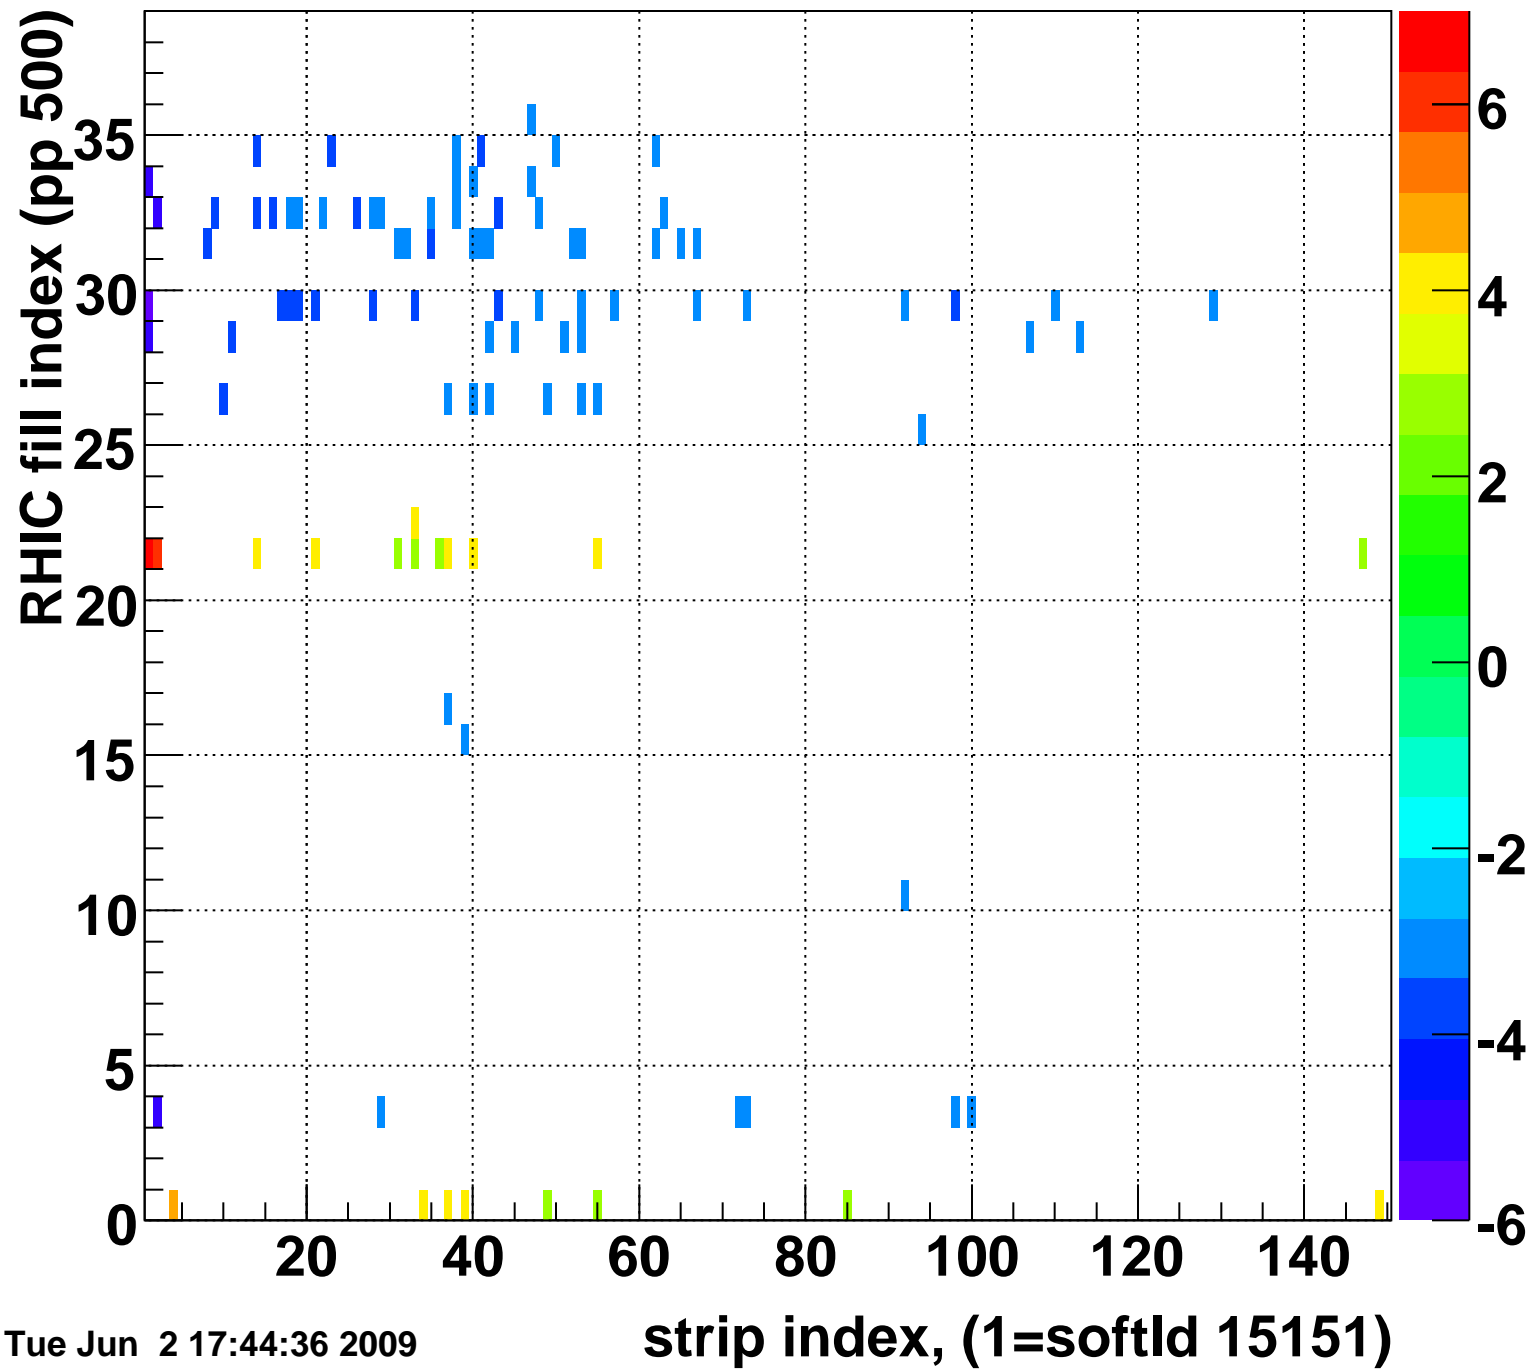

Mpv of ped residuum (ADC), BSMDE mod=102, good strips

Entries 100

Tue Jun 2 17:44:36 2009

Rms of ped residuum (ADC), BSMDE mod=102, good strips

Entries 5550

Tue Jun 2 17:44:36 2009

Bad strips (color=error bits), BSMDE mod=102

Entries 300

Tue Jun 2 17:44:37 2009

Mpv of ped residuum (ADC), BSMDP mod=102, good strips

Entries 294

Tue Jun 2 17:44:37 2009

Rms of ped residuum (ADC), BSMDP mod=102, good strips

Entries 5439

Tue Jun 2 17:44:37 2009

Bad strips (color=error bits), BSMDE mod=102

Entries 411

Tue Jun 2 17:44:37 2009