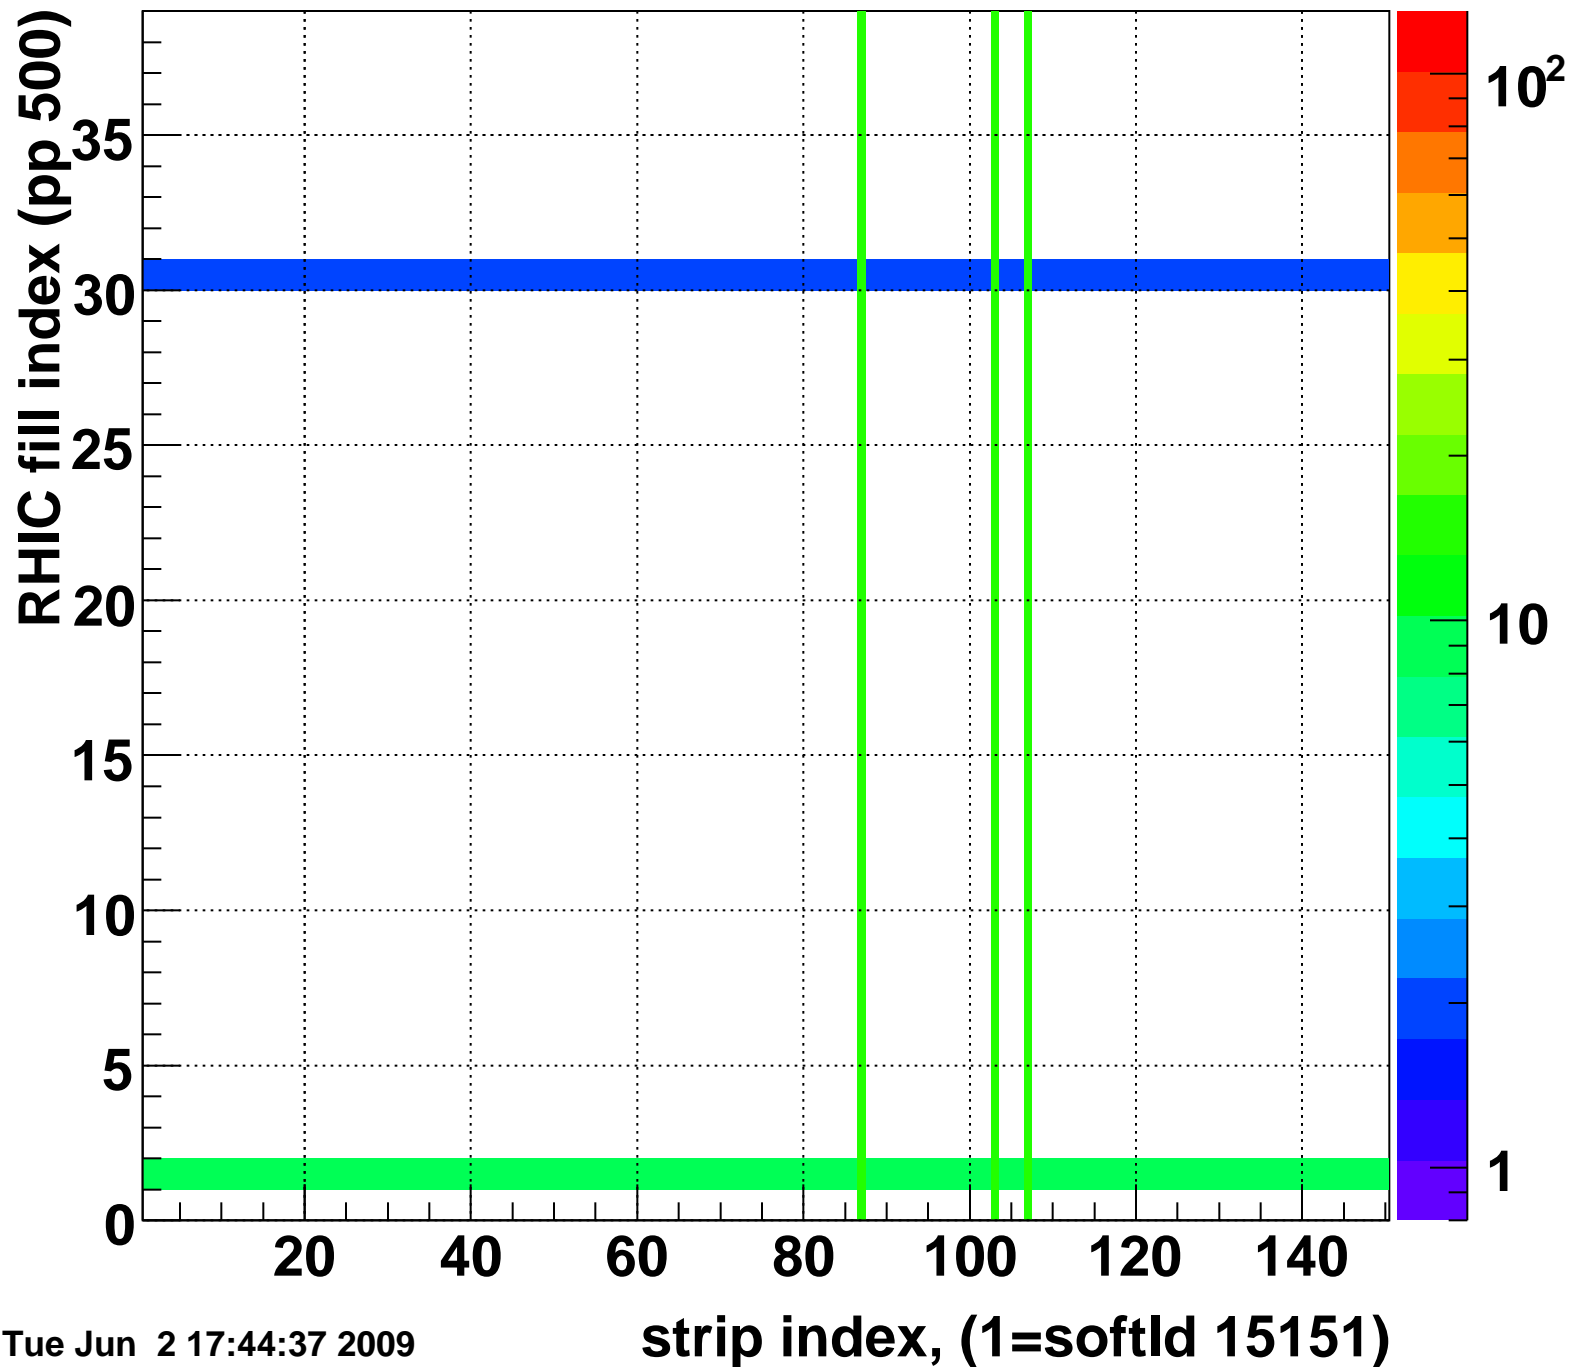

Mpv of ped residuum (ADC), BSMDE mod=102, good strips

Entries 100

Tue Jun 2 17:44:36 2009

Rms of ped residuum (ADC), BSMDE mod=102, good strips

Entries 5550

Tue Jun 2 17:44:36 2009

Bad strips (color=error bits), BSMDE mod=102

Entries 300

Tue Jun 2 17:44:37 2009

Mpv of ped residuum (ADC), BSMDP mod=102, good strips

Entries 294

Tue Jun 2 17:44:37 2009

Rms of ped residuum (ADC), BSMDP mod=102, good strips

Entries 5439

Tue Jun 2 17:44:37 2009

Bad strips (color=error bits), BSMDE mod=102

Entries 411

Tue Jun 2 17:44:37 2009