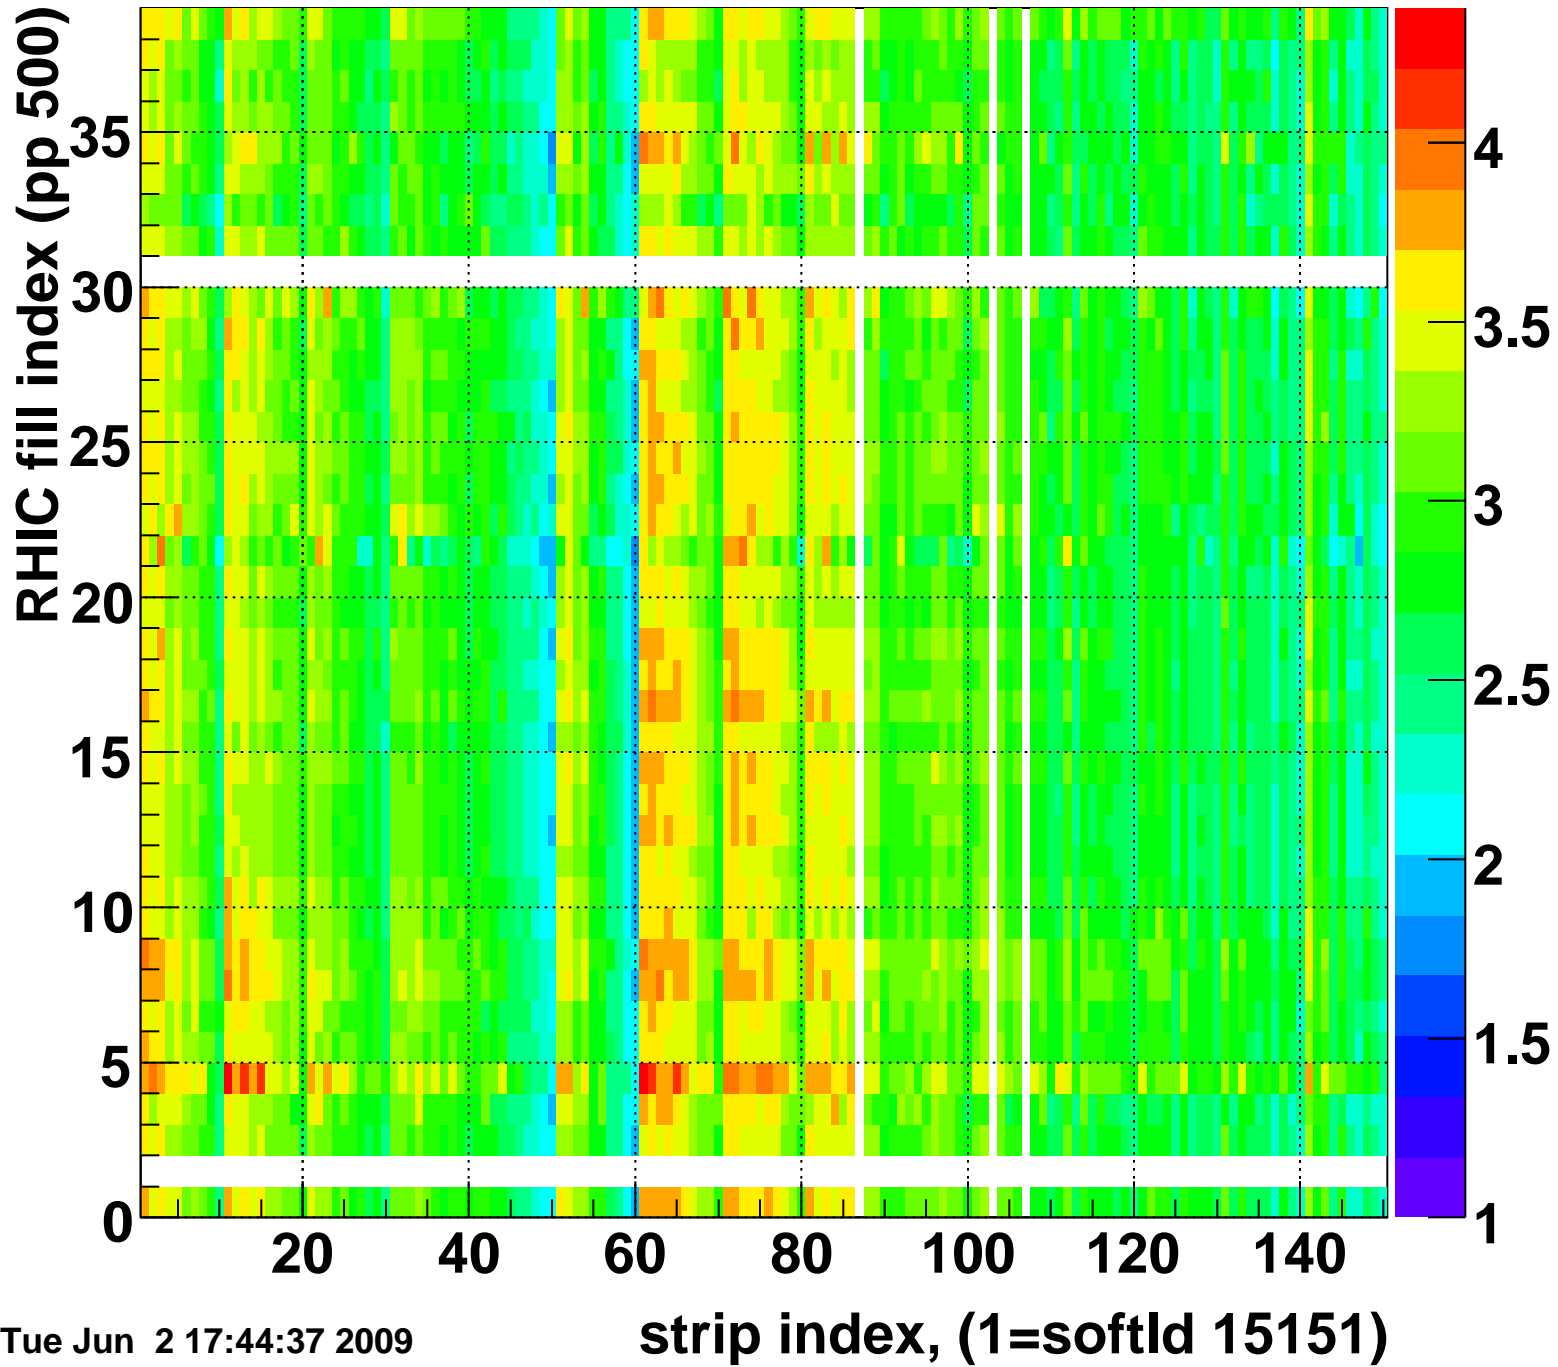

Mpv of ped residuum (ADC), BSMDE mod=102, good strips

Entries 100

Tue Jun 2 17:44:36 2009

Rms of ped residuum (ADC), BSMDE mod=102, good strips

Entries 5550

Tue Jun 2 17:44:36 2009

Bad strips (color=error bits), BSMDE mod=102

Entries 300

Tue Jun 2 17:44:37 2009

Mpv of ped residuum (ADC), BSMDP mod=102, good strips

Entries 294

Tue Jun 2 17:44:37 2009

Rms of ped residuum (ADC), BSMDP mod=102, good strips

Entries 5439

Tue Jun 2 17:44:37 2009

Bad strips (color=error bits), BSMDE mod=102

Entries 411

Tue Jun 2 17:44:37 2009