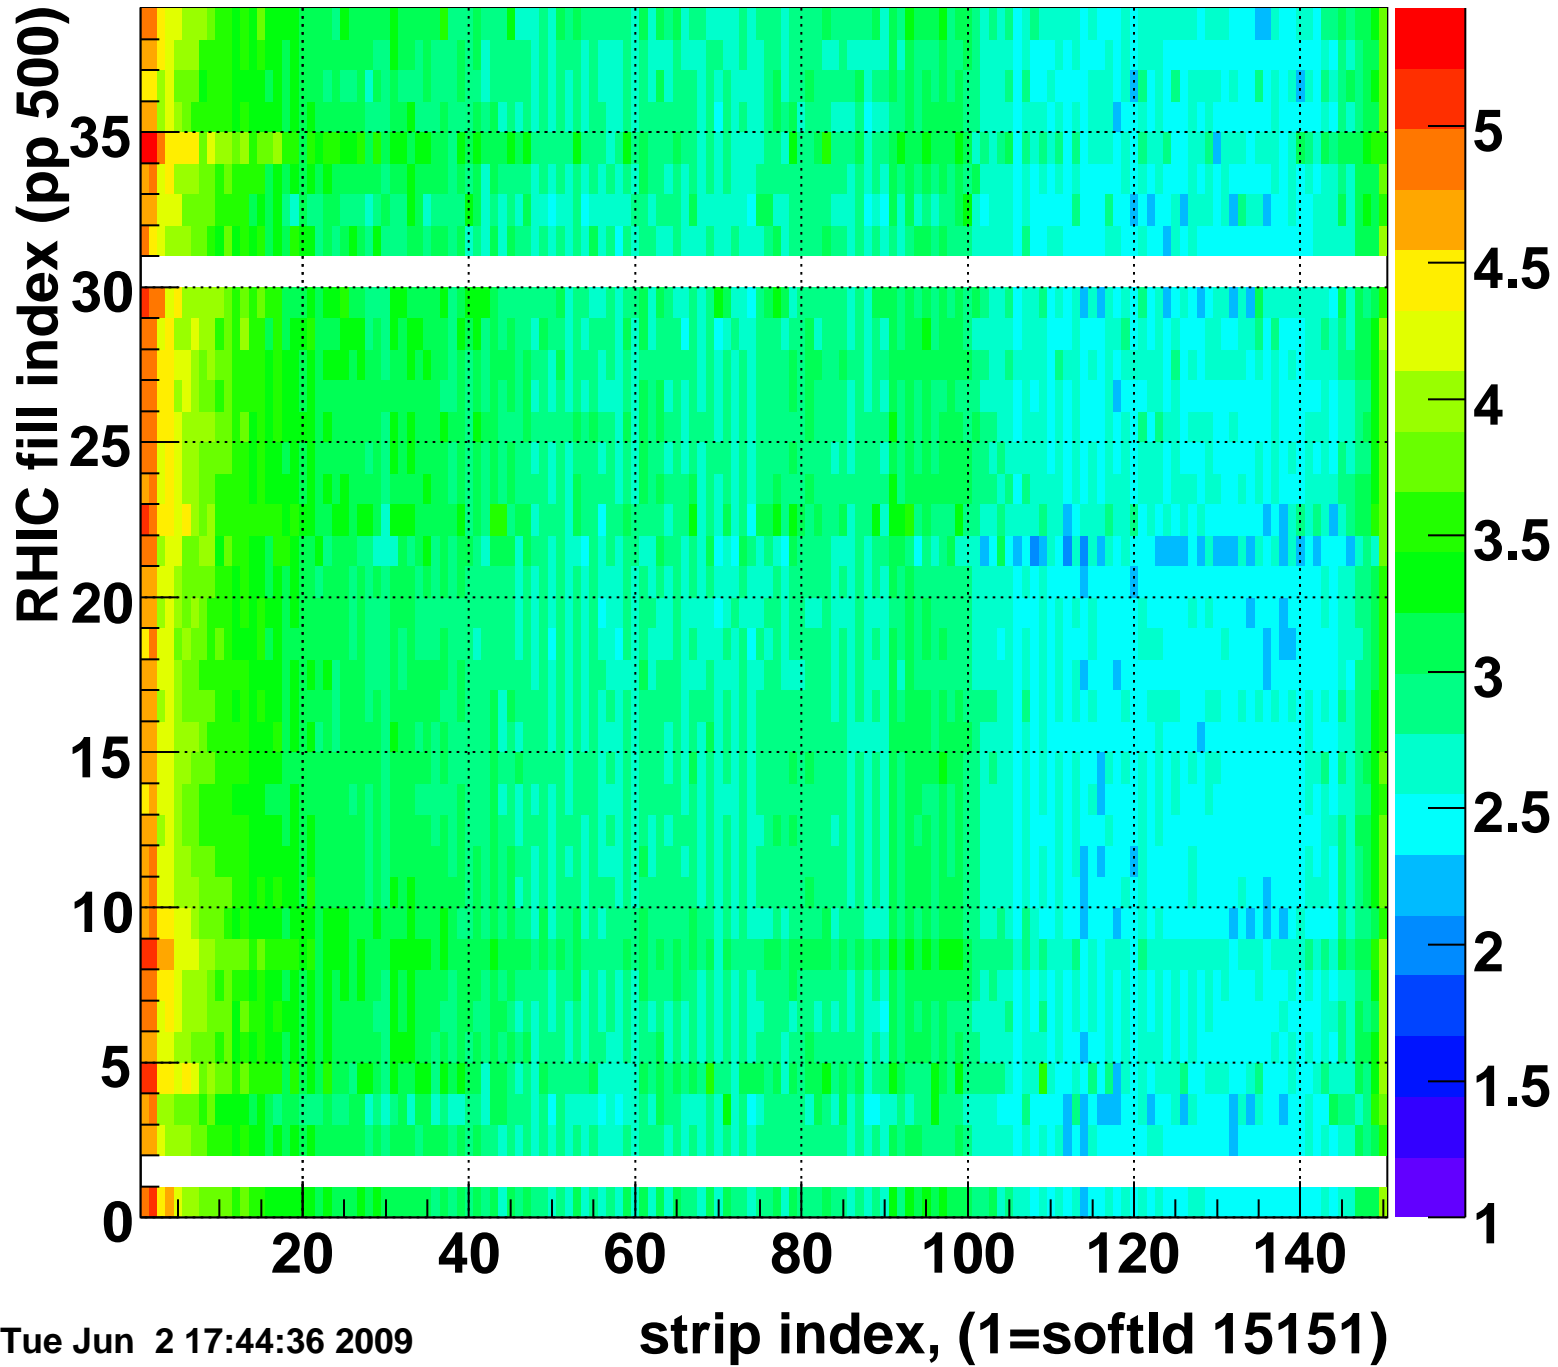

Mpv of ped residuum (ADC), BSMDE mod=102, good strips

Entries 100

Tue Jun 2 17:44:36 2009

Rms of ped residuum (ADC), BSMDE mod=102, good strips

Entries 5550

Tue Jun 2 17:44:36 2009

Bad strips (color=error bits), BSMDE mod=102

Entries 300

Tue Jun 2 17:44:37 2009

Mpv of ped residuum (ADC), BSMDP mod=102, good strips

Entries 294

Tue Jun 2 17:44:37 2009

Rms of ped residuum (ADC), BSMDP mod=102, good strips

Entries 5439

Tue Jun 2 17:44:37 2009

Bad strips (color=error bits), BSMDE mod=102

Entries 411

Tue Jun 2 17:44:37 2009