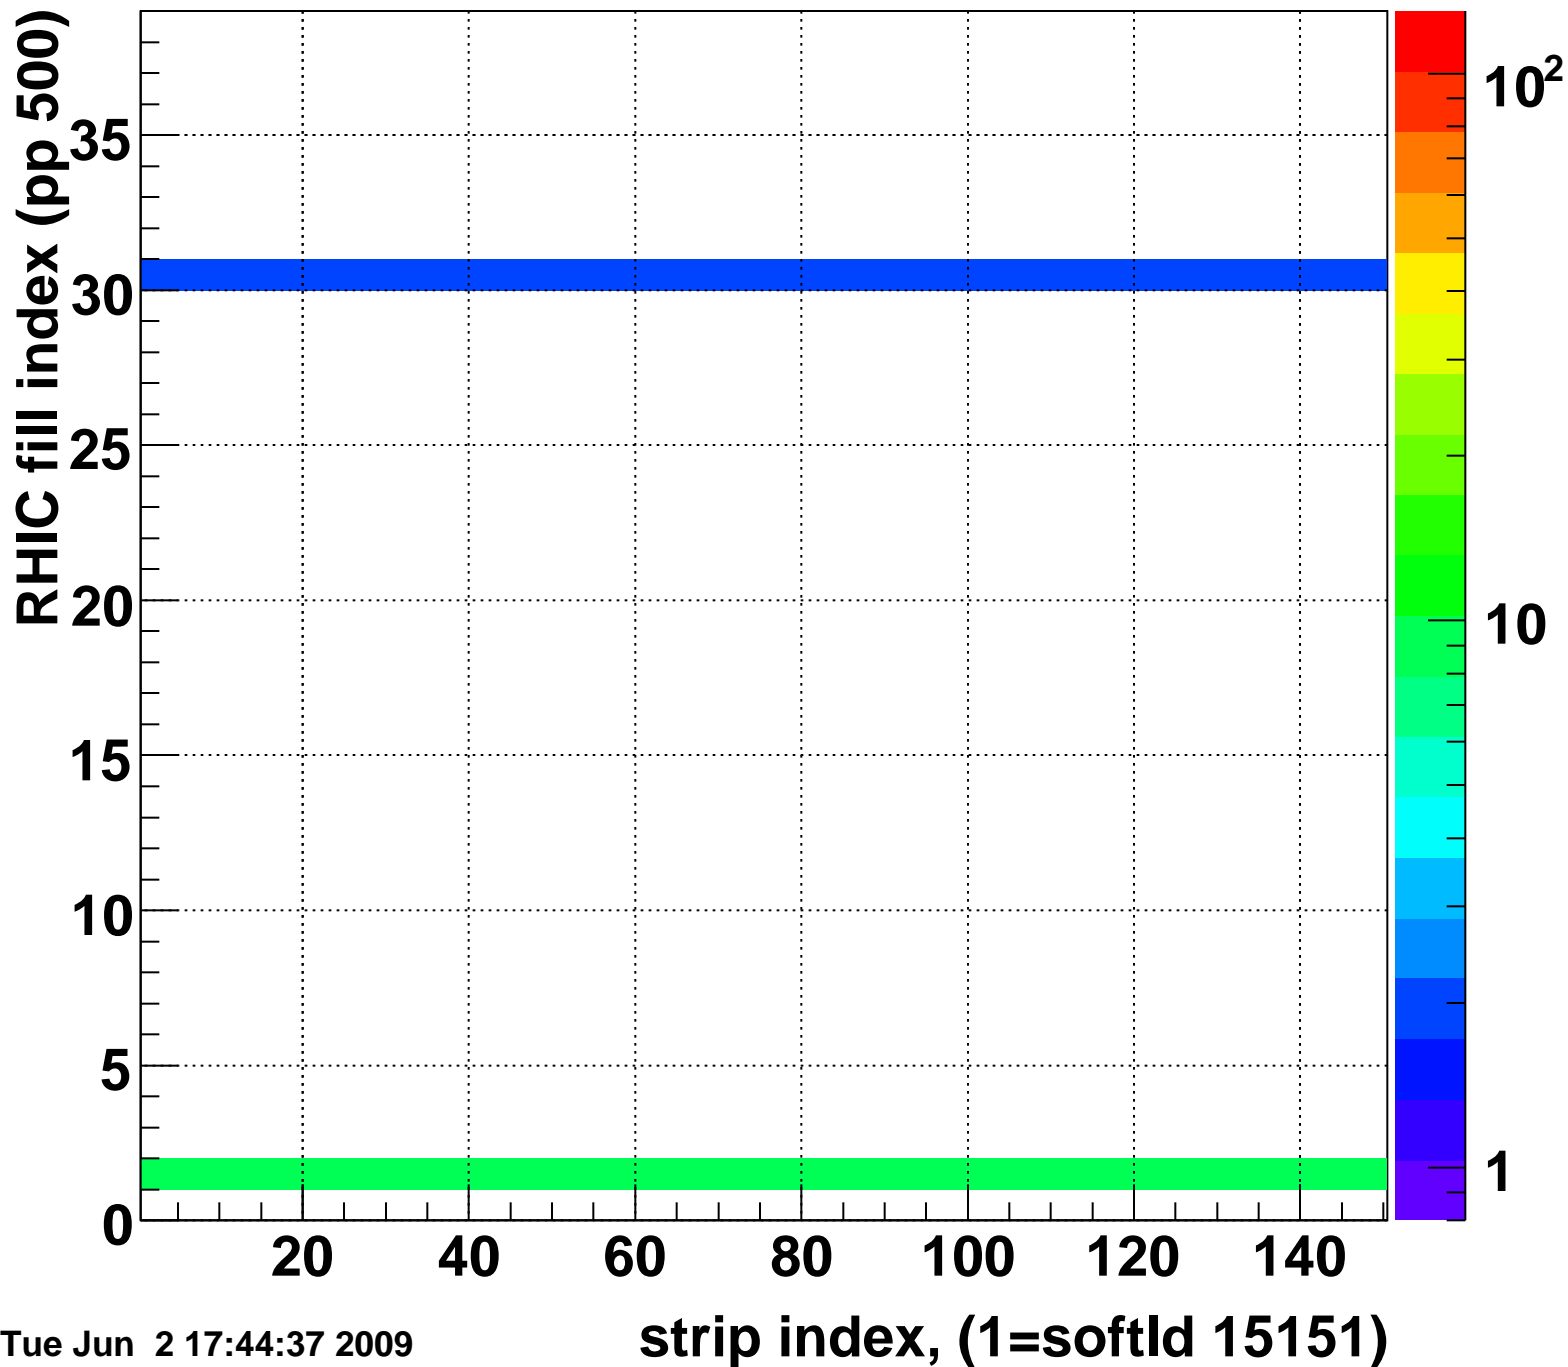

Mpv of ped residuum (ADC), BSMDE mod=102, good strips

Entries 100

Tue Jun 2 17:44:36 2009

Rms of ped residuum (ADC), BSMDE mod=102, good strips

Entries 5550

Tue Jun 2 17:44:36 2009

Bad strips (color=error bits), BSMDE mod=102

Entries 300

Tue Jun 2 17:44:37 2009

Mpv of ped residuum (ADC), BSMDP mod=102, good strips

Entries 294

Tue Jun 2 17:44:37 2009

Rms of ped residuum (ADC), BSMDP mod=102, good strips

Entries 5439

Tue Jun 2 17:44:37 2009

Bad strips (color=error bits), BSMDE mod=102

Entries 411

Tue Jun 2 17:44:37 2009