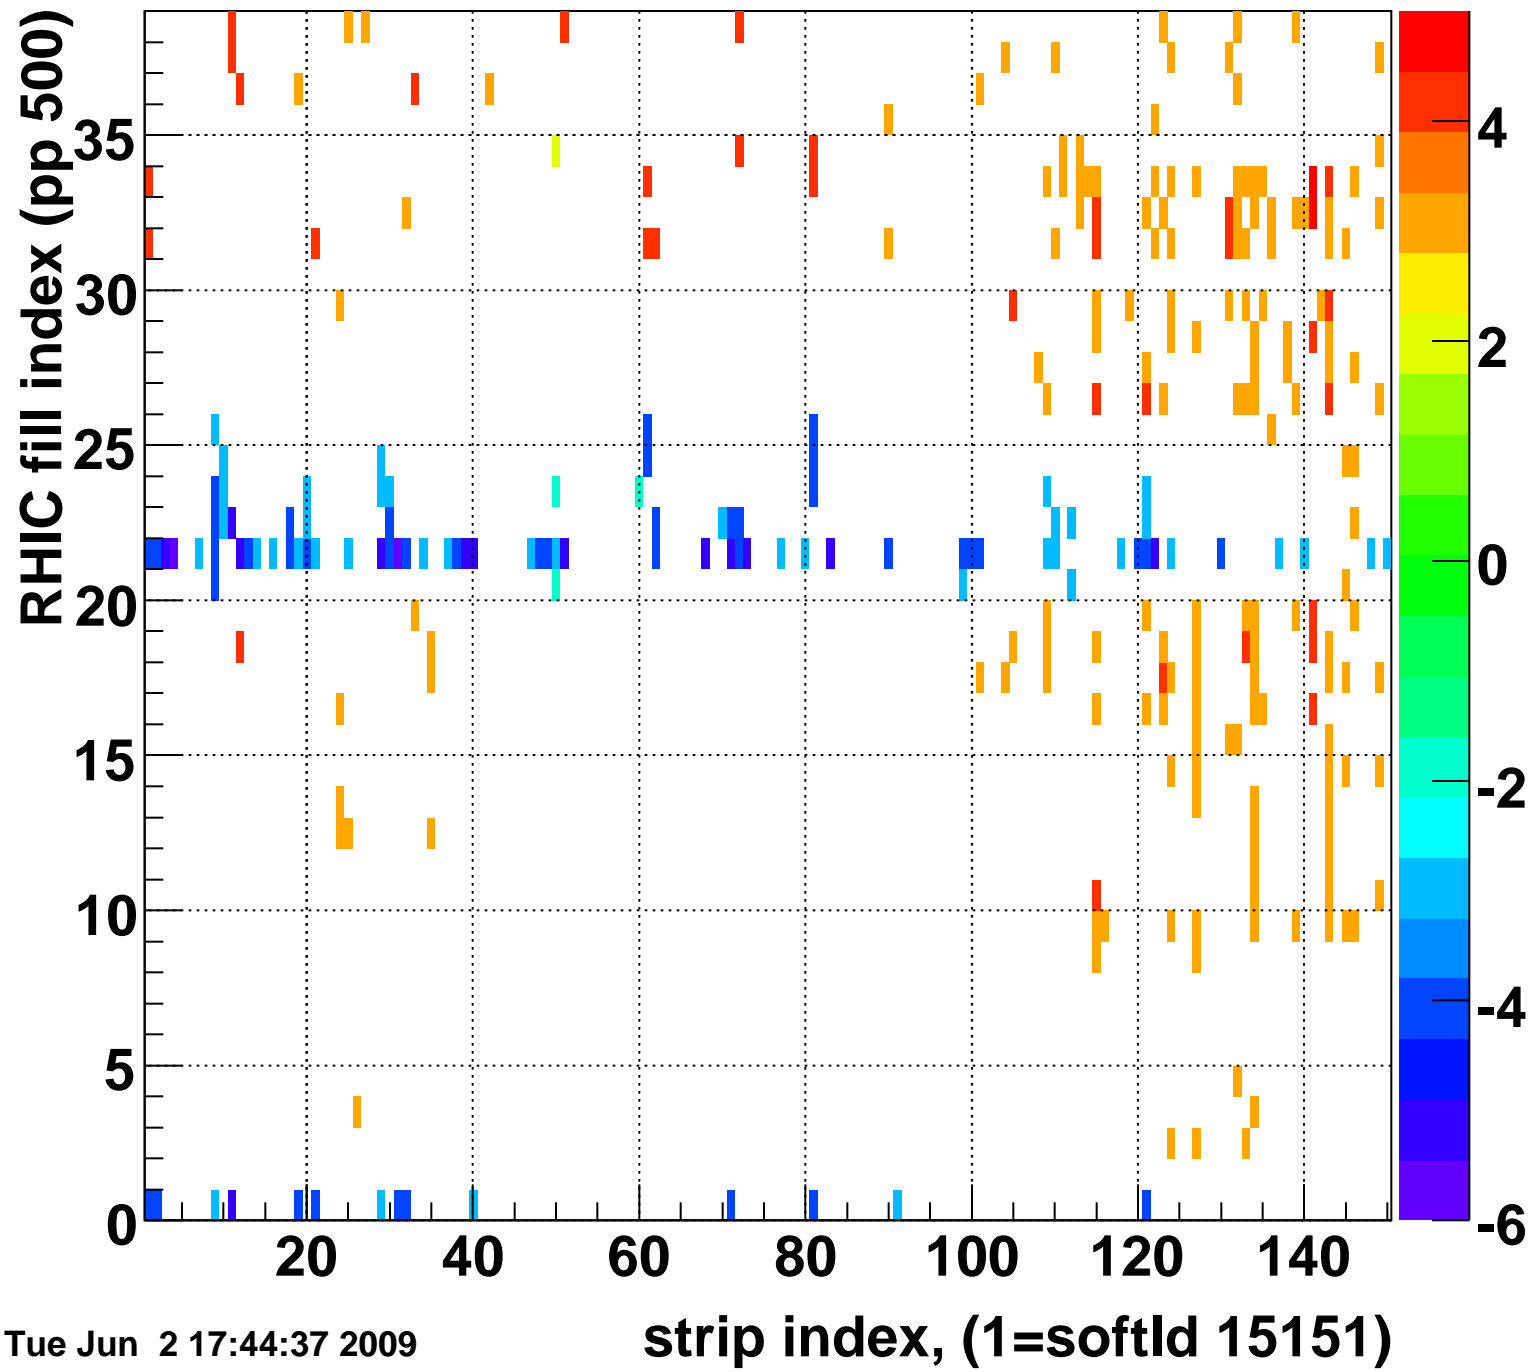

Mpv of ped residuum (ADC), BSMDE mod=102, good strips

Entries 100

Tue Jun 2 17:44:36 2009

Rms of ped residuum (ADC), BSMDE mod=102, good strips

Entries 5550

Tue Jun 2 17:44:36 2009

Bad strips (color=error bits), BSMDE mod=102

Entries 300

Tue Jun 2 17:44:37 2009

Mpv of ped residuum (ADC), BSMDP mod=102, good strips

Entries 294

Tue Jun 2 17:44:37 2009

Rms of ped residuum (ADC), BSMDP mod=102, good strips

Entries 5439

Tue Jun 2 17:44:37 2009

Bad strips (color=error bits), BSMDE mod=102

Entries 411

Tue Jun 2 17:44:37 2009