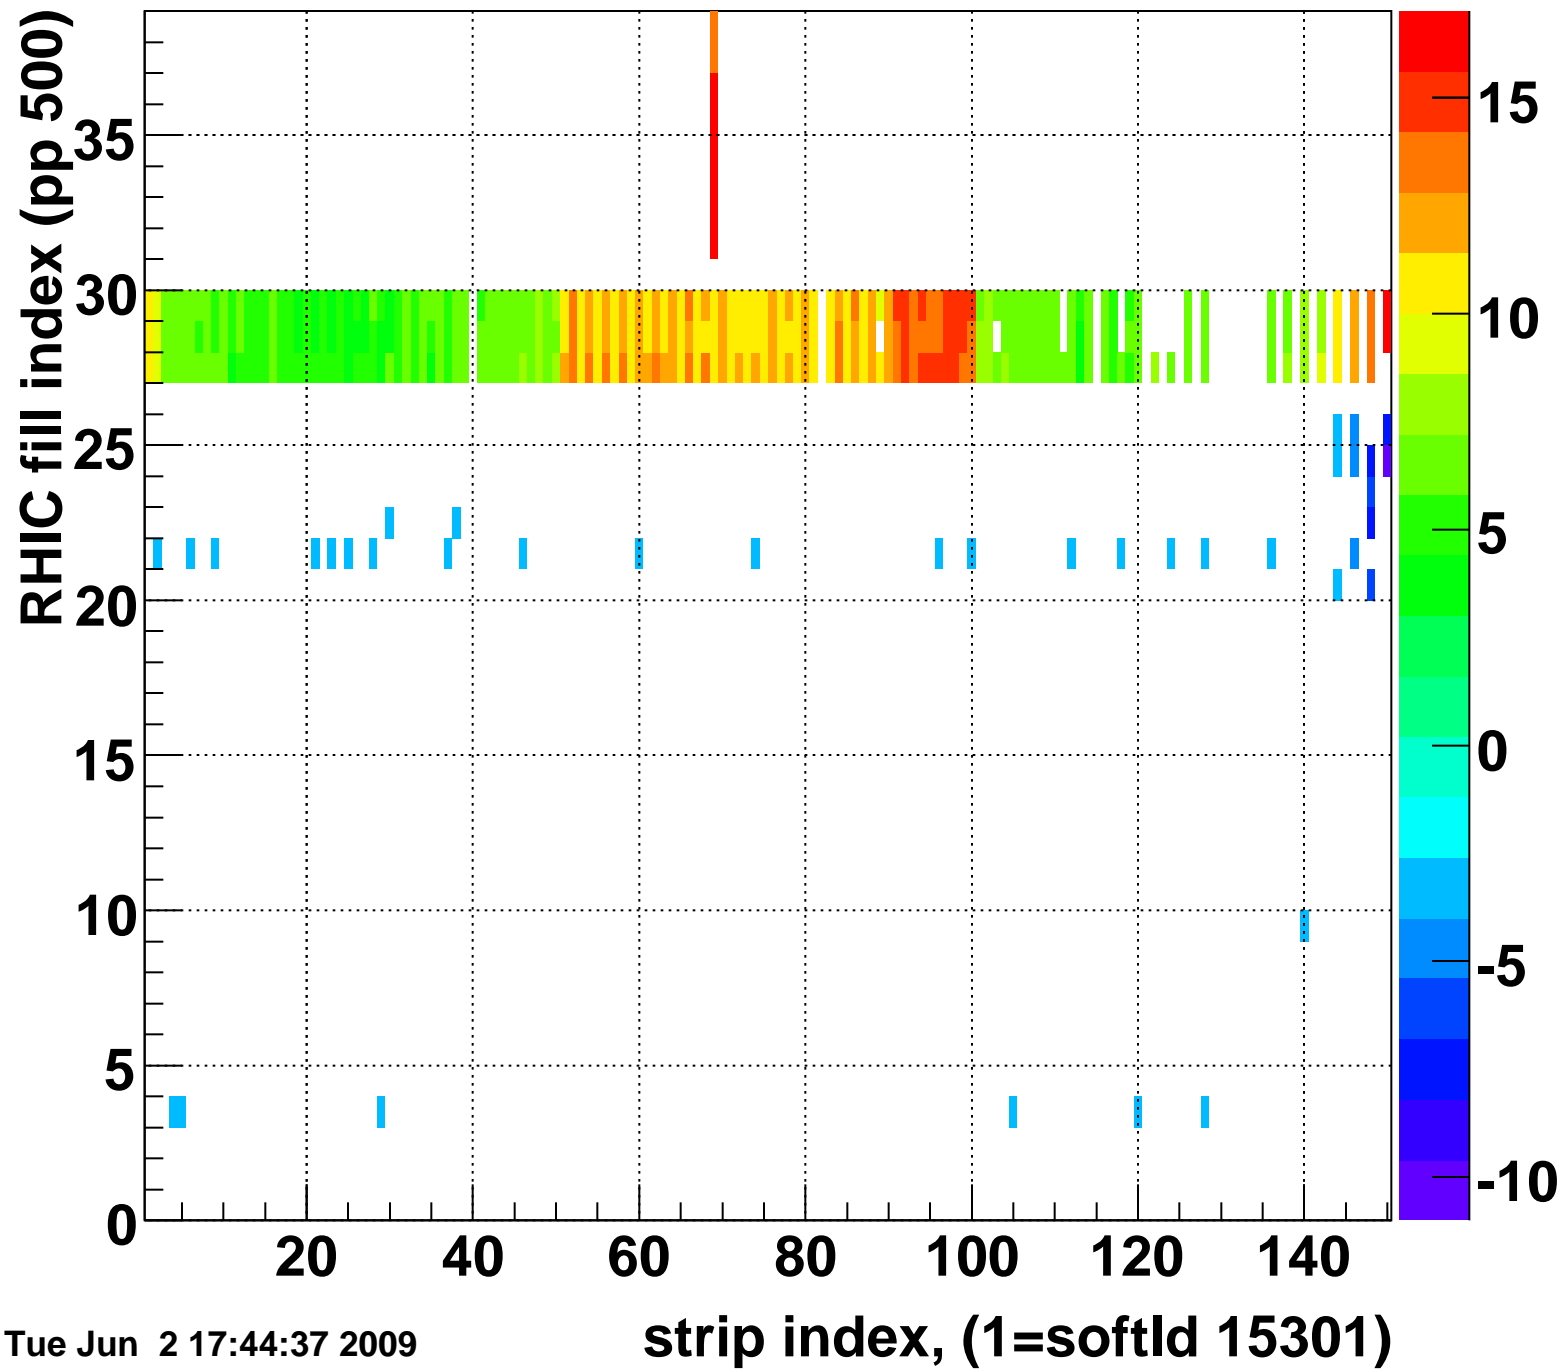

Mpv of ped residuum (ADC), BSMDE mod=103, good strips

Entries 423

Tue Jun 2 17:44:37 2009

Rms of ped residuum (ADC), BSMDE mod=103, good strips

Entries 4702

Tue Jun 2 17:44:37 2009

Bad strips (color=error bits), BSMDE mod=103

Entries 1148

Tue Jun 2 17:44:37 2009

Mpv of ped residuum (ADC), BSMDP mod=103, good strips

Entries 182

Tue Jun 2 17:44:37 2009

Rms of ped residuum (ADC), BSMDP mod=103, good strips

Entries 5550

Bad strips (color=error bits), BSMDE mod=103