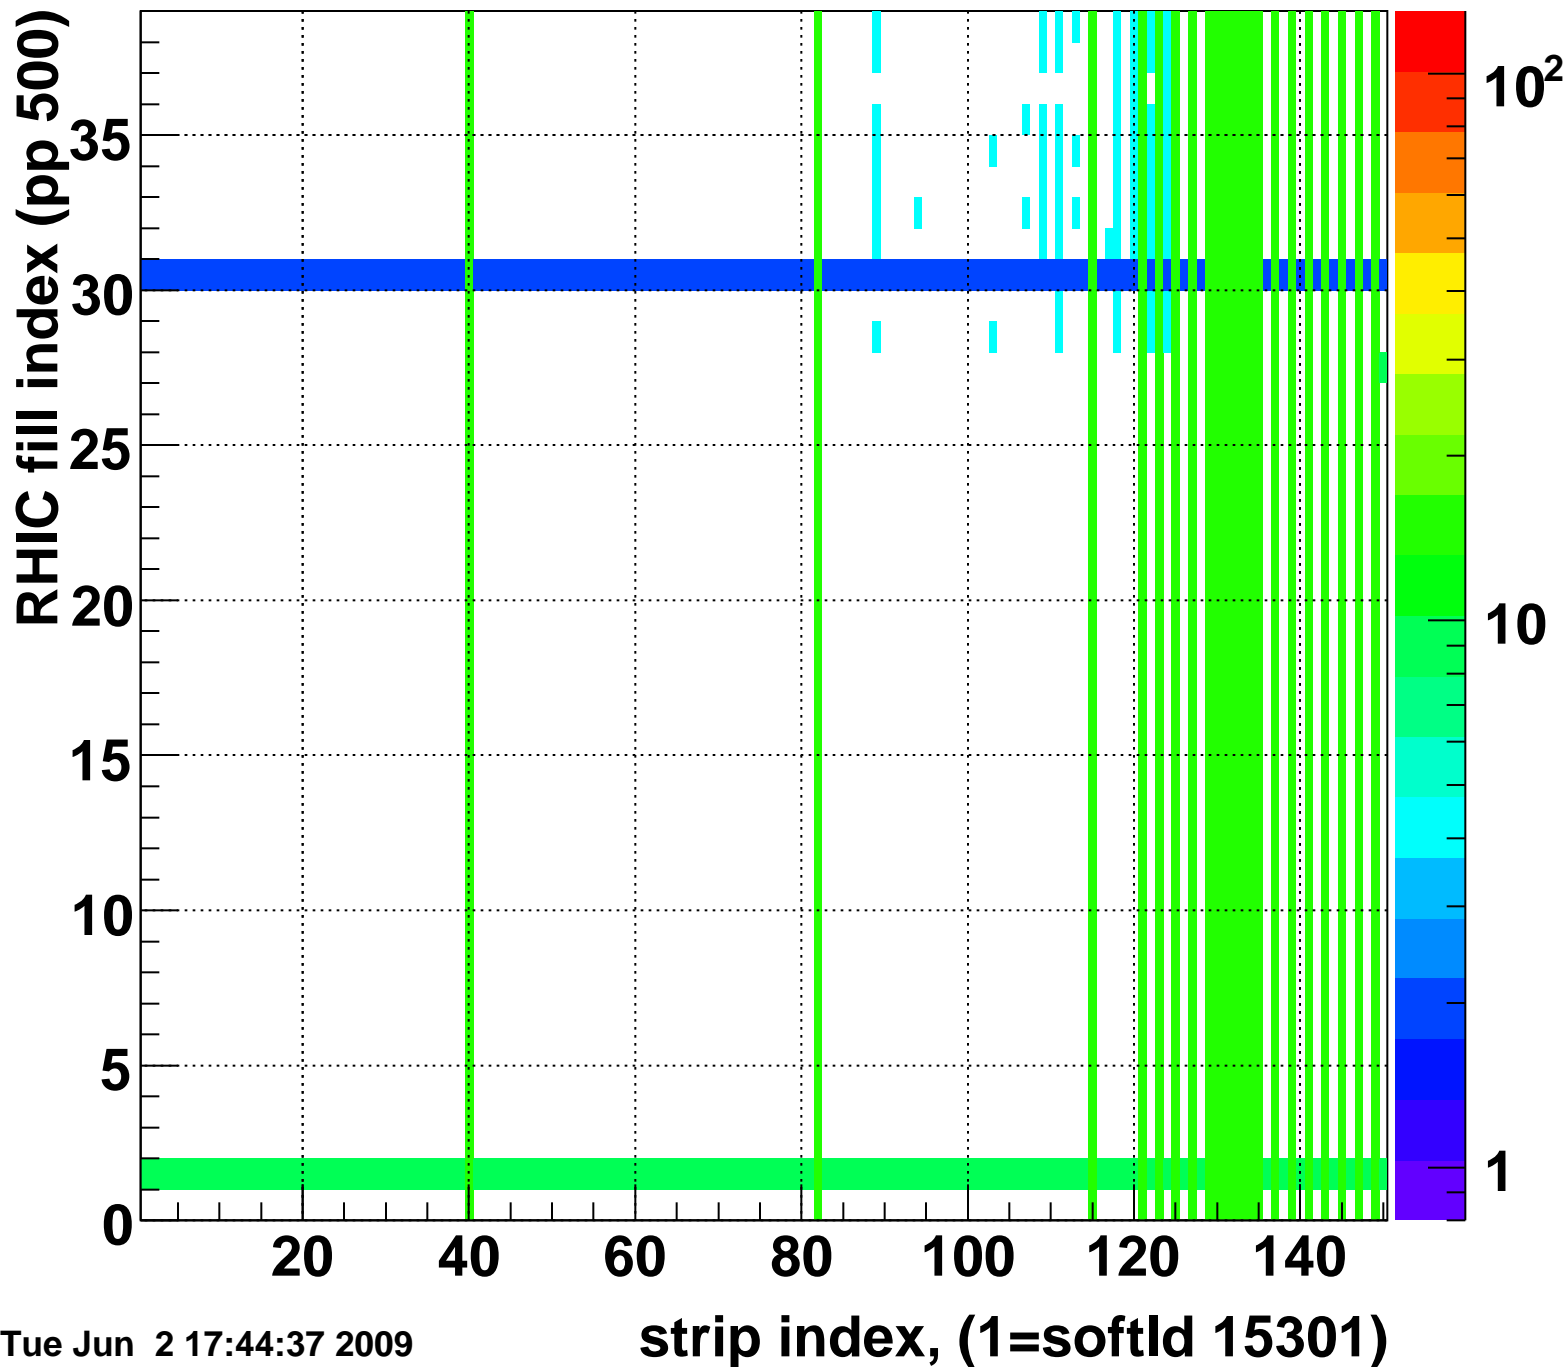

Mpv of ped residuum (ADC), BSMDE mod=103, good strips

Entries 423

Tue Jun 2 17:44:37 2009

Rms of ped residuum (ADC), BSMDE mod=103, good strips

Entries 4702

Tue Jun 2 17:44:37 2009

Bad strips (color=error bits), BSMDE mod=103

Entries 1148

Tue Jun 2 17:44:37 2009

Mpv of ped residuum (ADC), BSMDP mod=103, good strips

Entries 182

Tue Jun 2 17:44:37 2009

Rms of ped residuum (ADC), BSMDP mod=103, good strips

Entries 5550

Bad strips (color=error bits), BSMDE mod=103