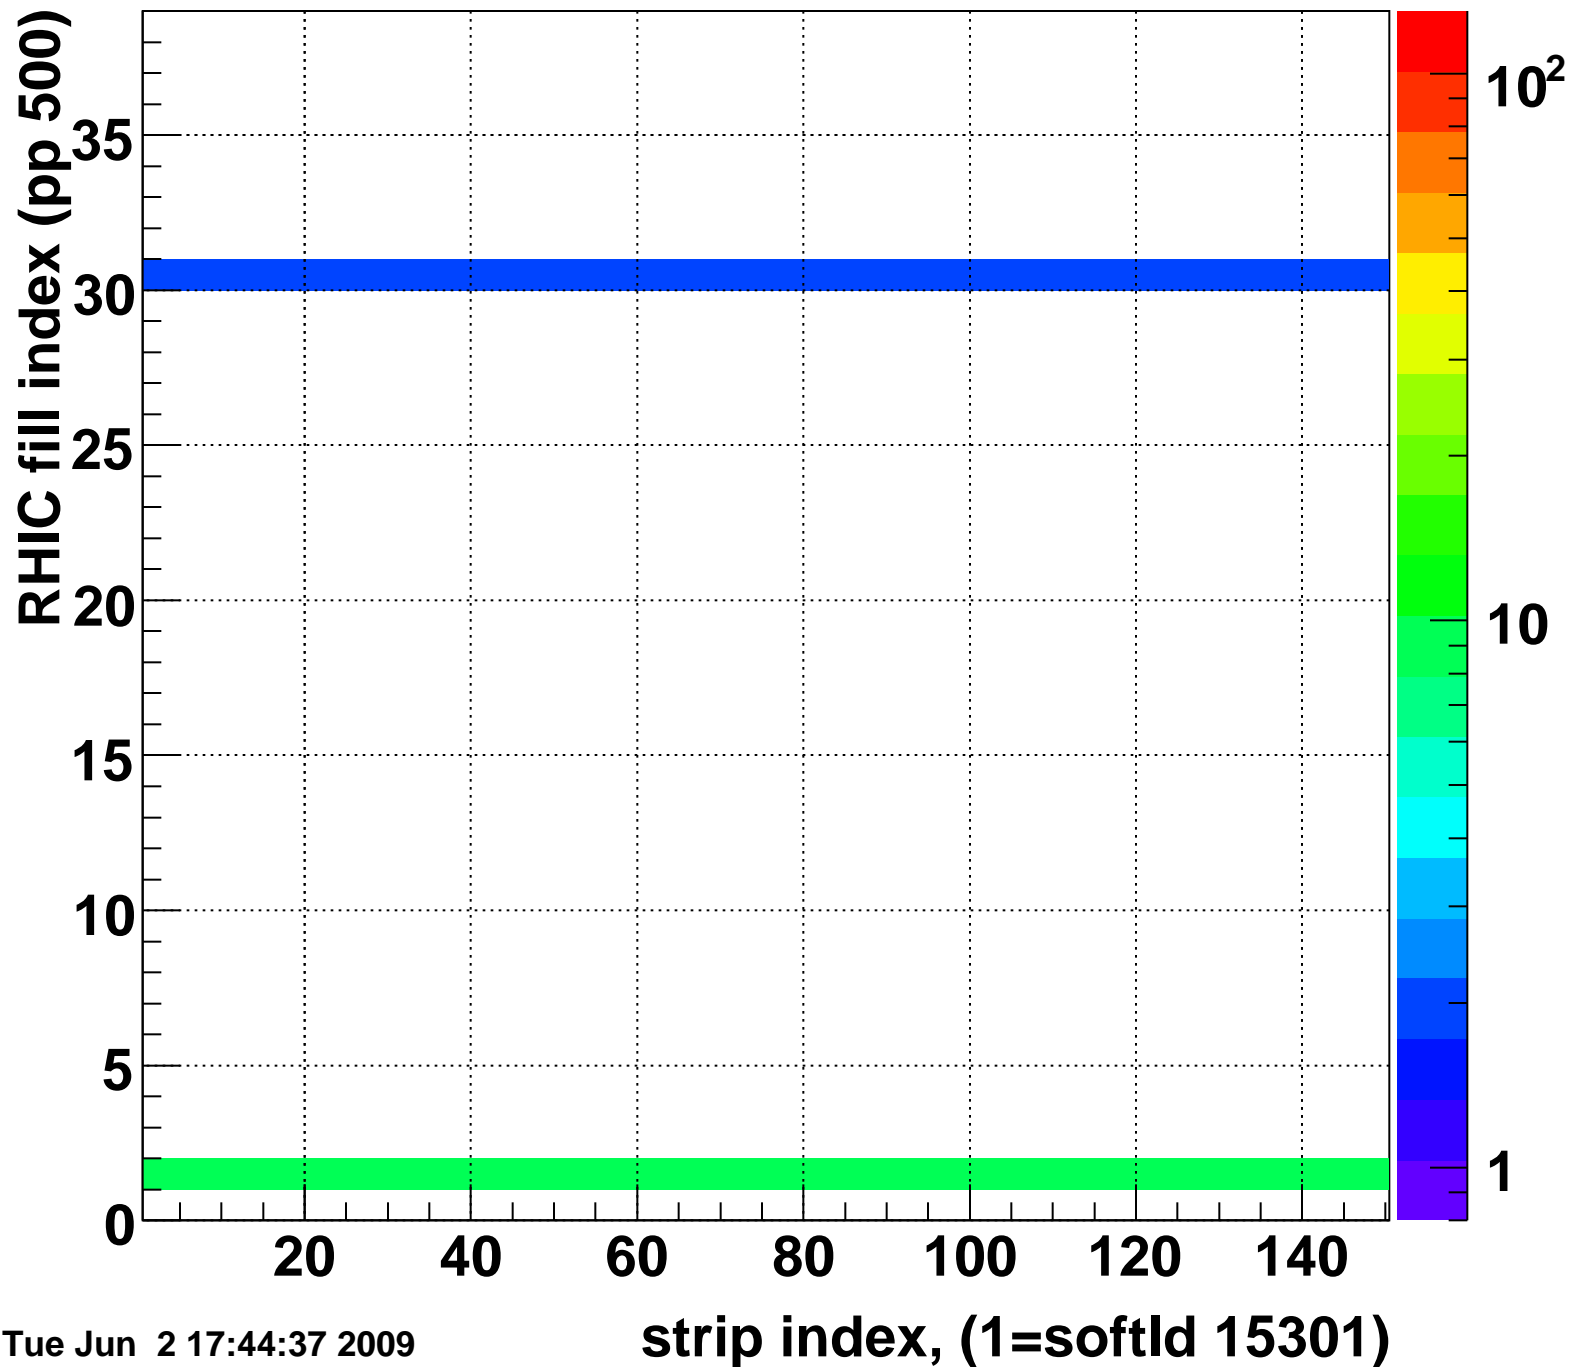

Bad strips (color=error bits), BSMDE mod=103

Entries 300

Tue Jun 2 17:44:37 2009