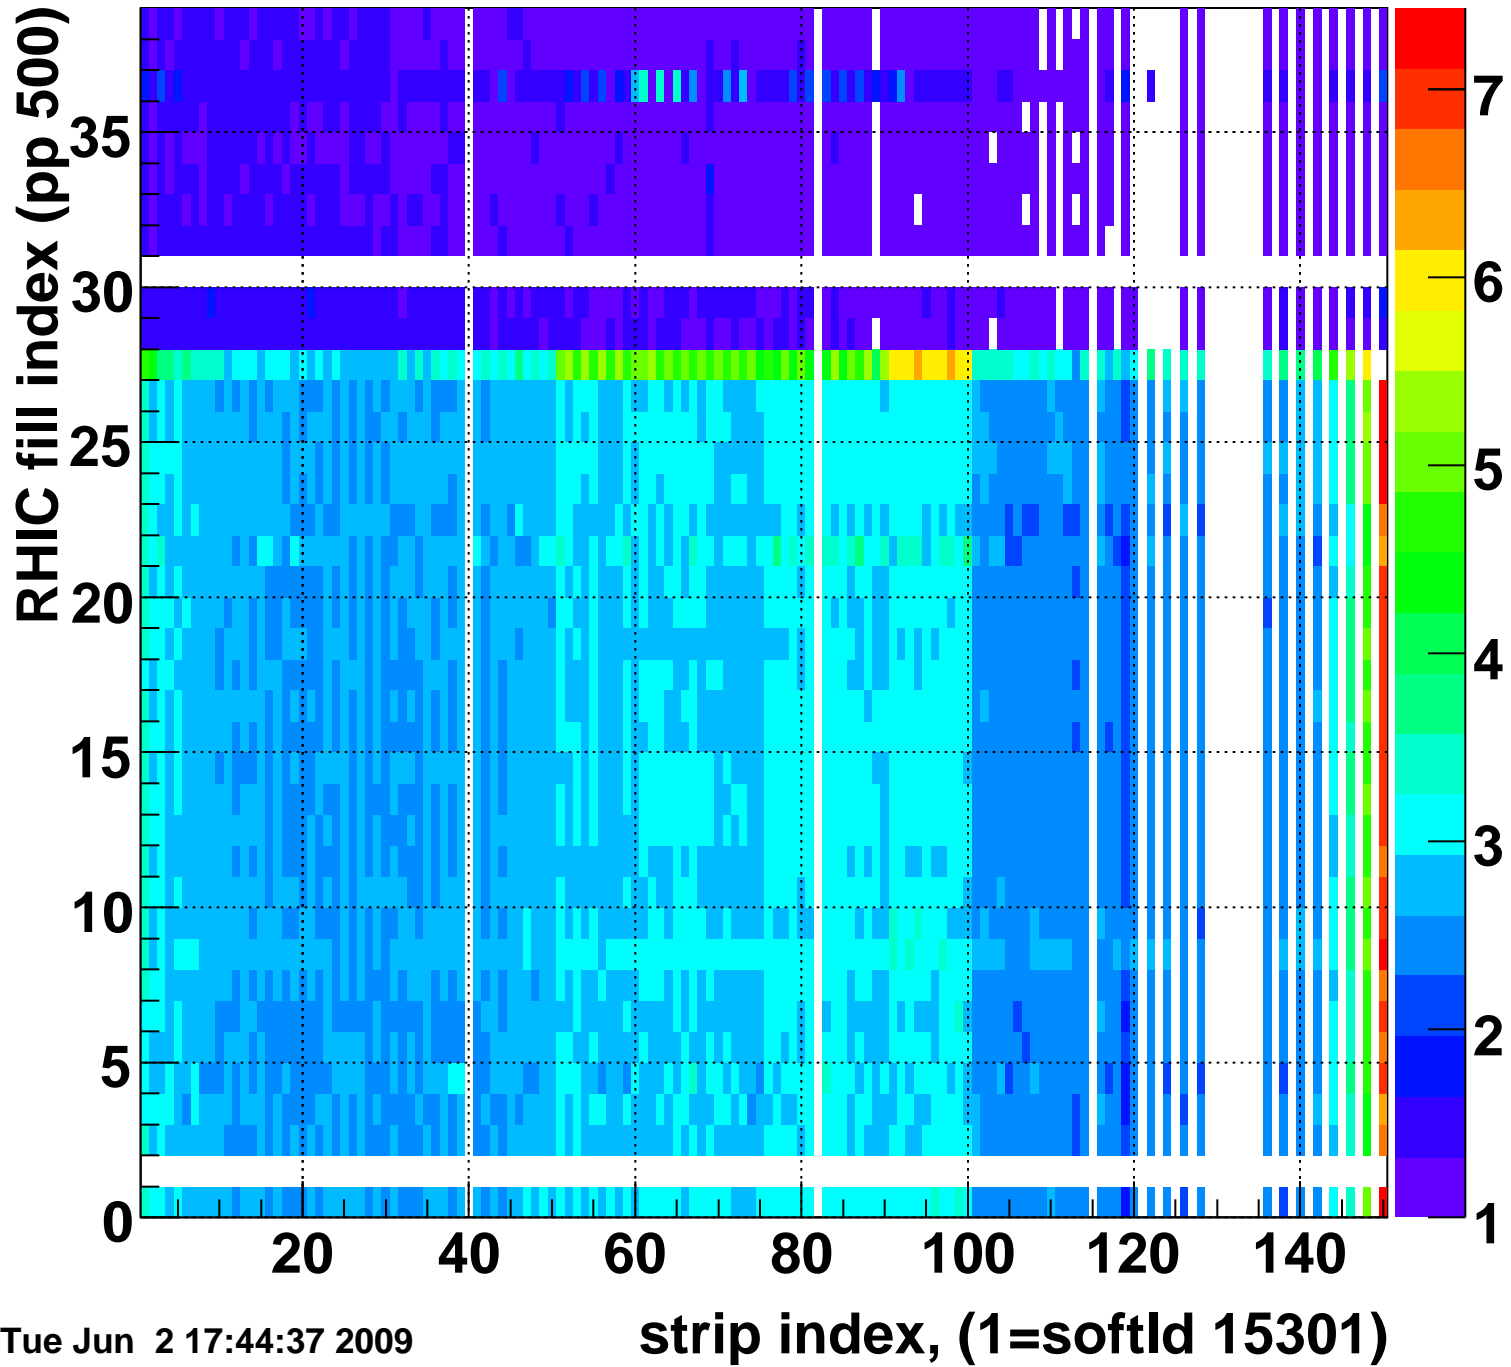

Mpv of ped residuum (ADC), BSMDE mod=103, good strips

Entries 423

Tue Jun 2 17:44:37 2009

Rms of ped residuum (ADC), BSMDE mod=103, good strips

Entries 4702

Tue Jun 2 17:44:37 2009

Bad strips (color=error bits), BSMDE mod=103

Entries 1148

Tue Jun 2 17:44:37 2009

Mpv of ped residuum (ADC), BSMDP mod=103, good strips

Entries 182

Tue Jun 2 17:44:37 2009

Rms of ped residuum (ADC), BSMDP mod=103, good strips

Entries 5550

Bad strips (color=error bits), BSMDE mod=103