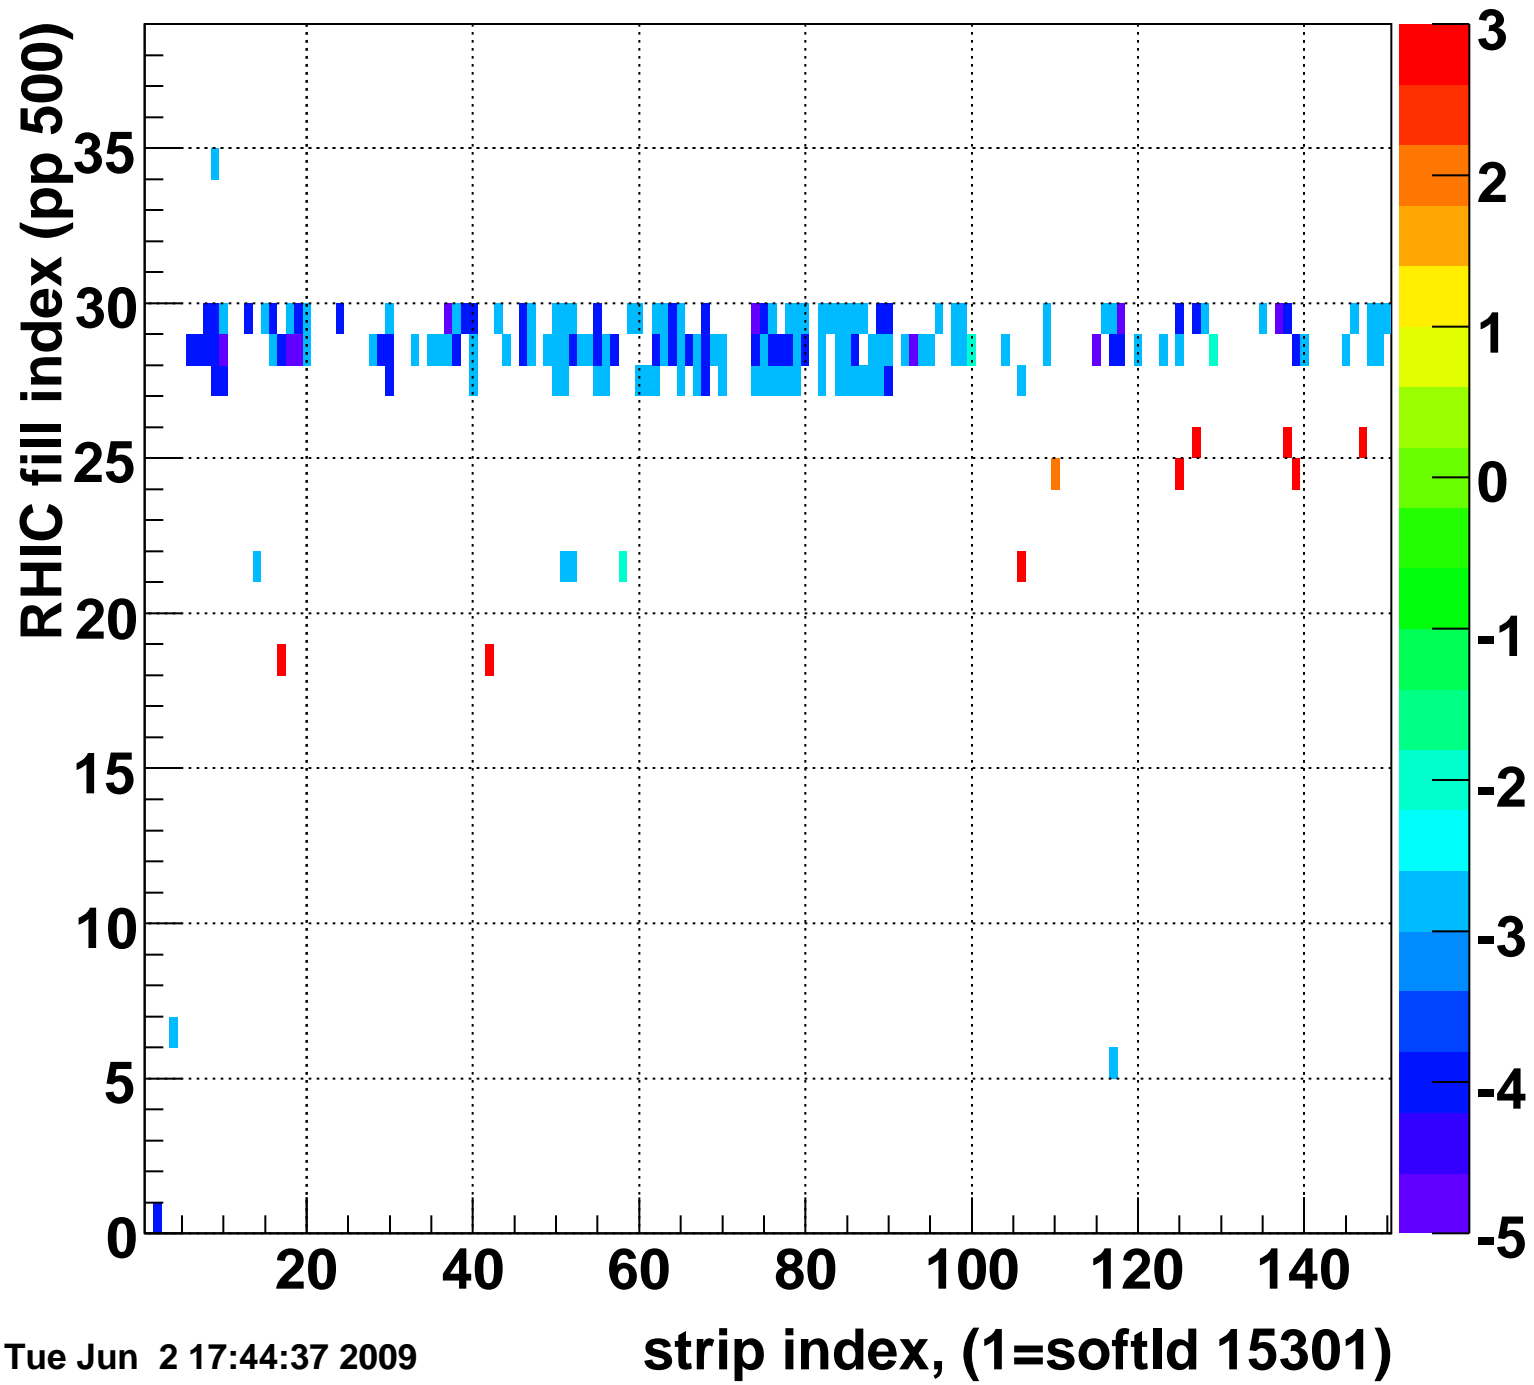

Mpv of ped residuum (ADC), BSMDE mod=103, good strips

Entries 423

Tue Jun 2 17:44:37 2009

Rms of ped residuum (ADC), BSMDE mod=103, good strips

Entries 4702

Tue Jun 2 17:44:37 2009

Bad strips (color=error bits), BSMDE mod=103

Entries 1148

Tue Jun 2 17:44:37 2009

Mpv of ped residuum (ADC), BSMDP mod=103, good strips

Entries 182

Tue Jun 2 17:44:37 2009

Rms of ped residuum (ADC), BSMDP mod=103, good strips

Entries 5550

Bad strips (color=error bits), BSMDE mod=103