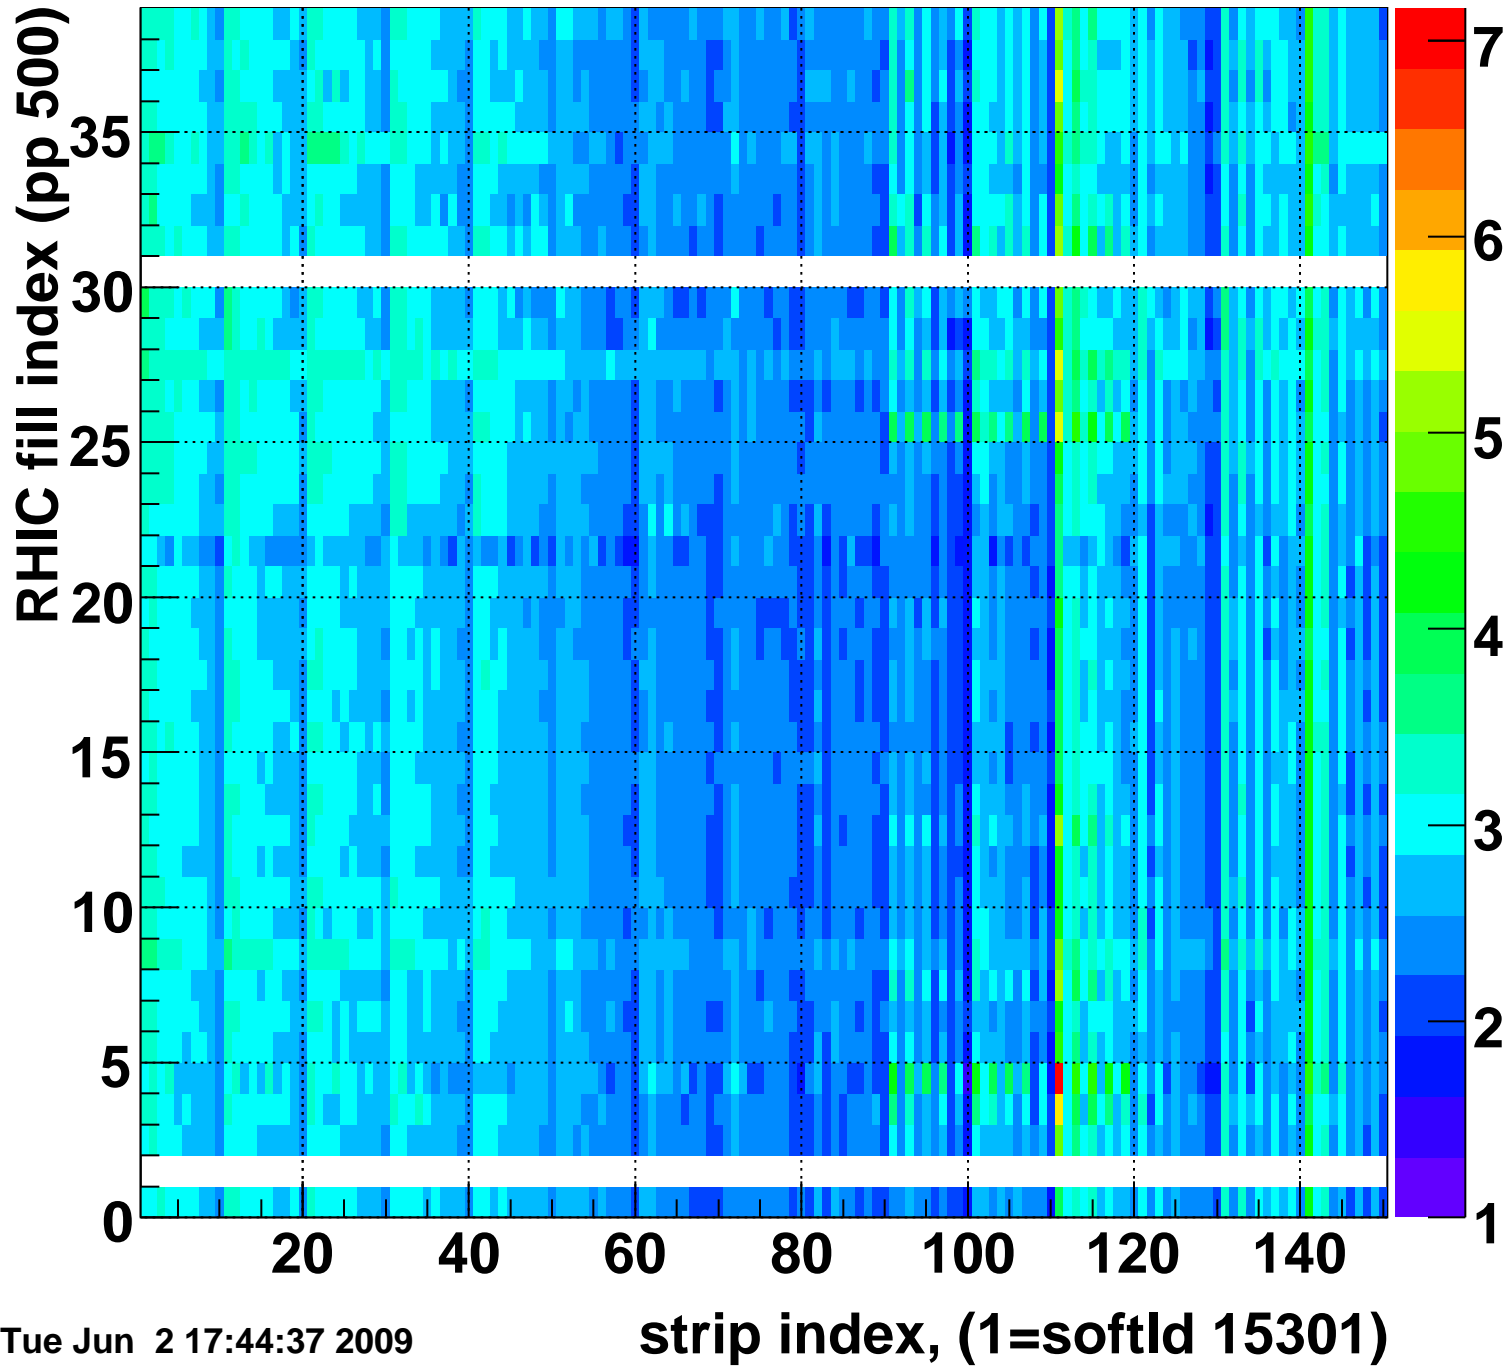

Mpv of ped residuum (ADC), BSMDE mod=103, good strips

Entries 423

Tue Jun 2 17:44:37 2009

Rms of ped residuum (ADC), BSMDE mod=103, good strips

Entries 4702

Tue Jun 2 17:44:37 2009

Bad strips (color=error bits), BSMDE mod=103

Entries 1148

Tue Jun 2 17:44:37 2009

Mpv of ped residuum (ADC), BSMDP mod=103, good strips

Entries 182

Tue Jun 2 17:44:37 2009

Rms of ped residuum (ADC), BSMDP mod=103, good strips

Entries 5550

Bad strips (color=error bits), BSMDE mod=103