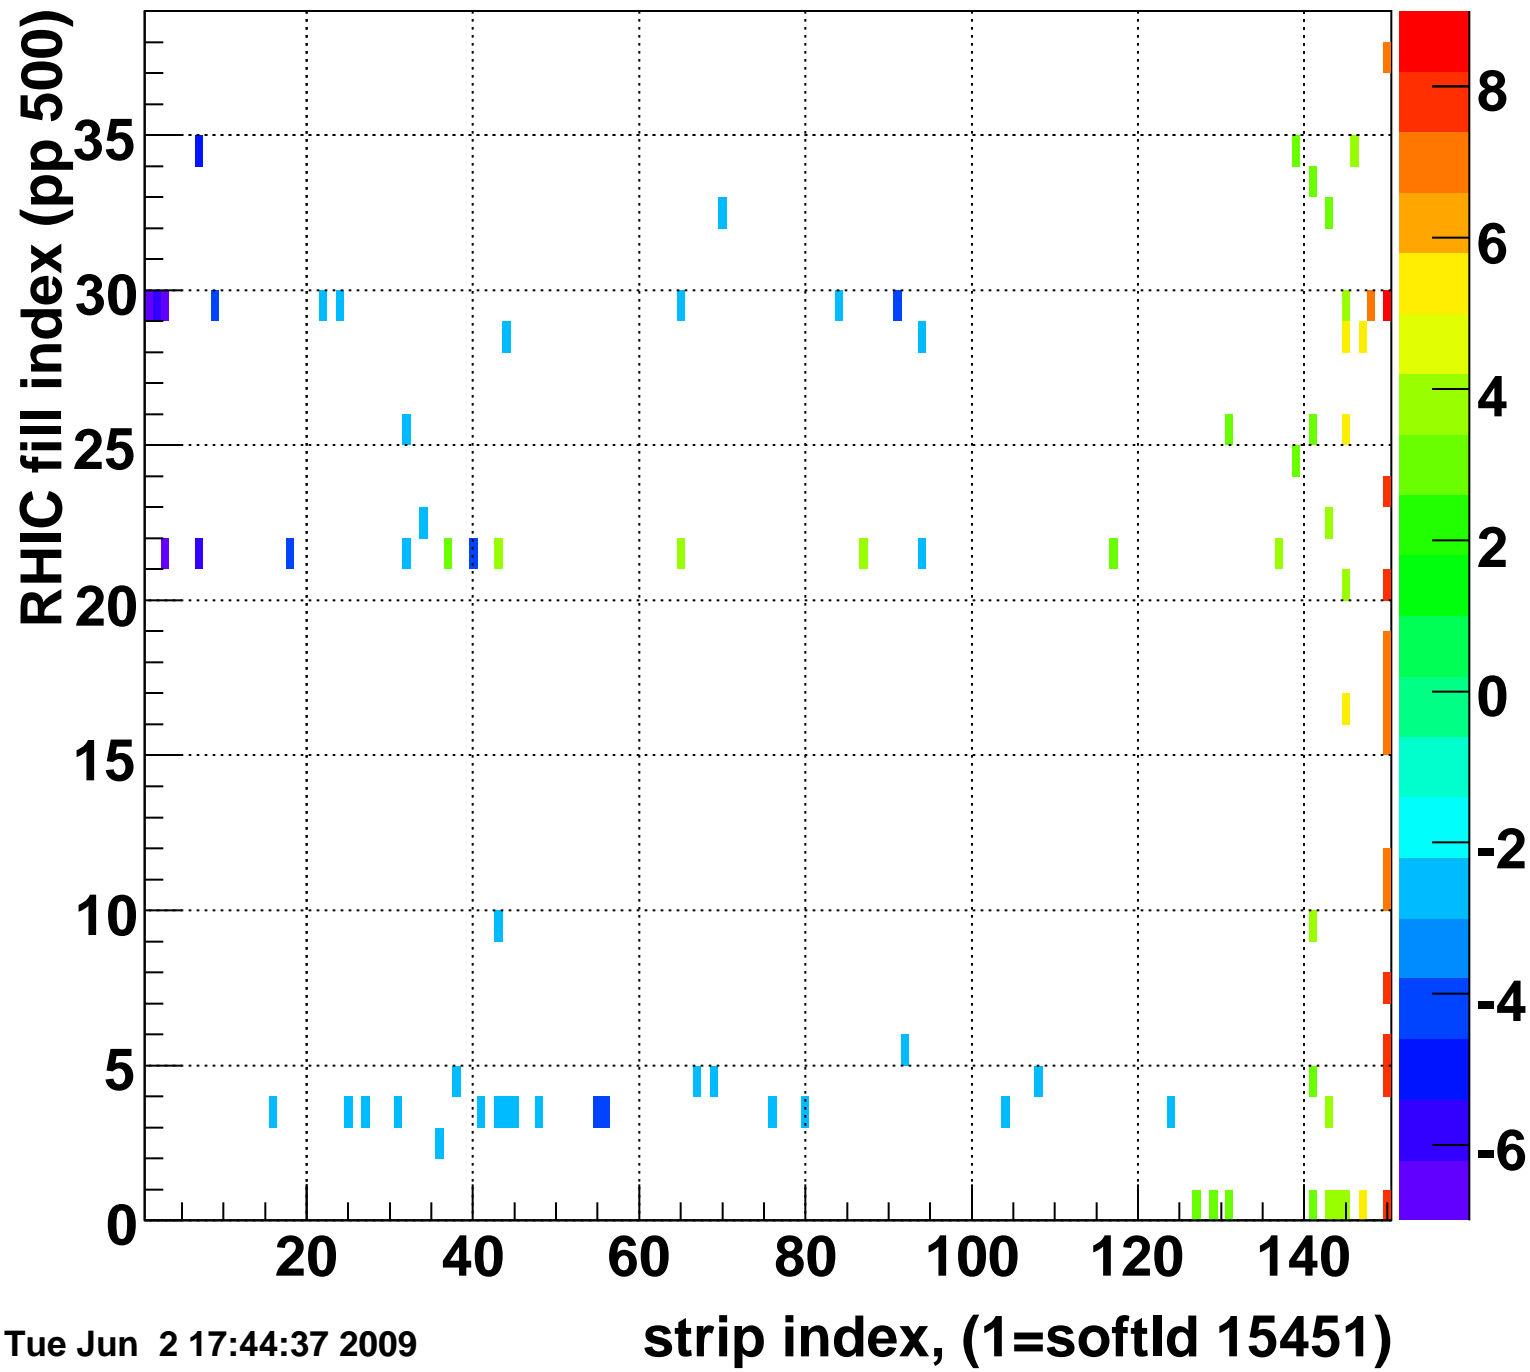

Mpv of ped residuum (ADC), BSMDE mod=104, good strips

Entries 89

Tue Jun 2 17:44:37 2009

Rms of ped residuum (ADC), BSMDE mod=104, good strips

Entries 5439

Tue Jun 2 17:44:37 2009

Bad strips (color=error bits), BSMDE mod=104

Entries 411

Tue Jun 2 17:44:37 2009

Mpv of ped residuum (ADC), BSMDP mod=104, good strips

Entries 65

Tue Jun 2 17:44:37 2009

Rms of ped residuum (ADC), BSMDP mod=104, good strips

Entries 5550

Bad strips (color=error bits), BSMDE mod=104