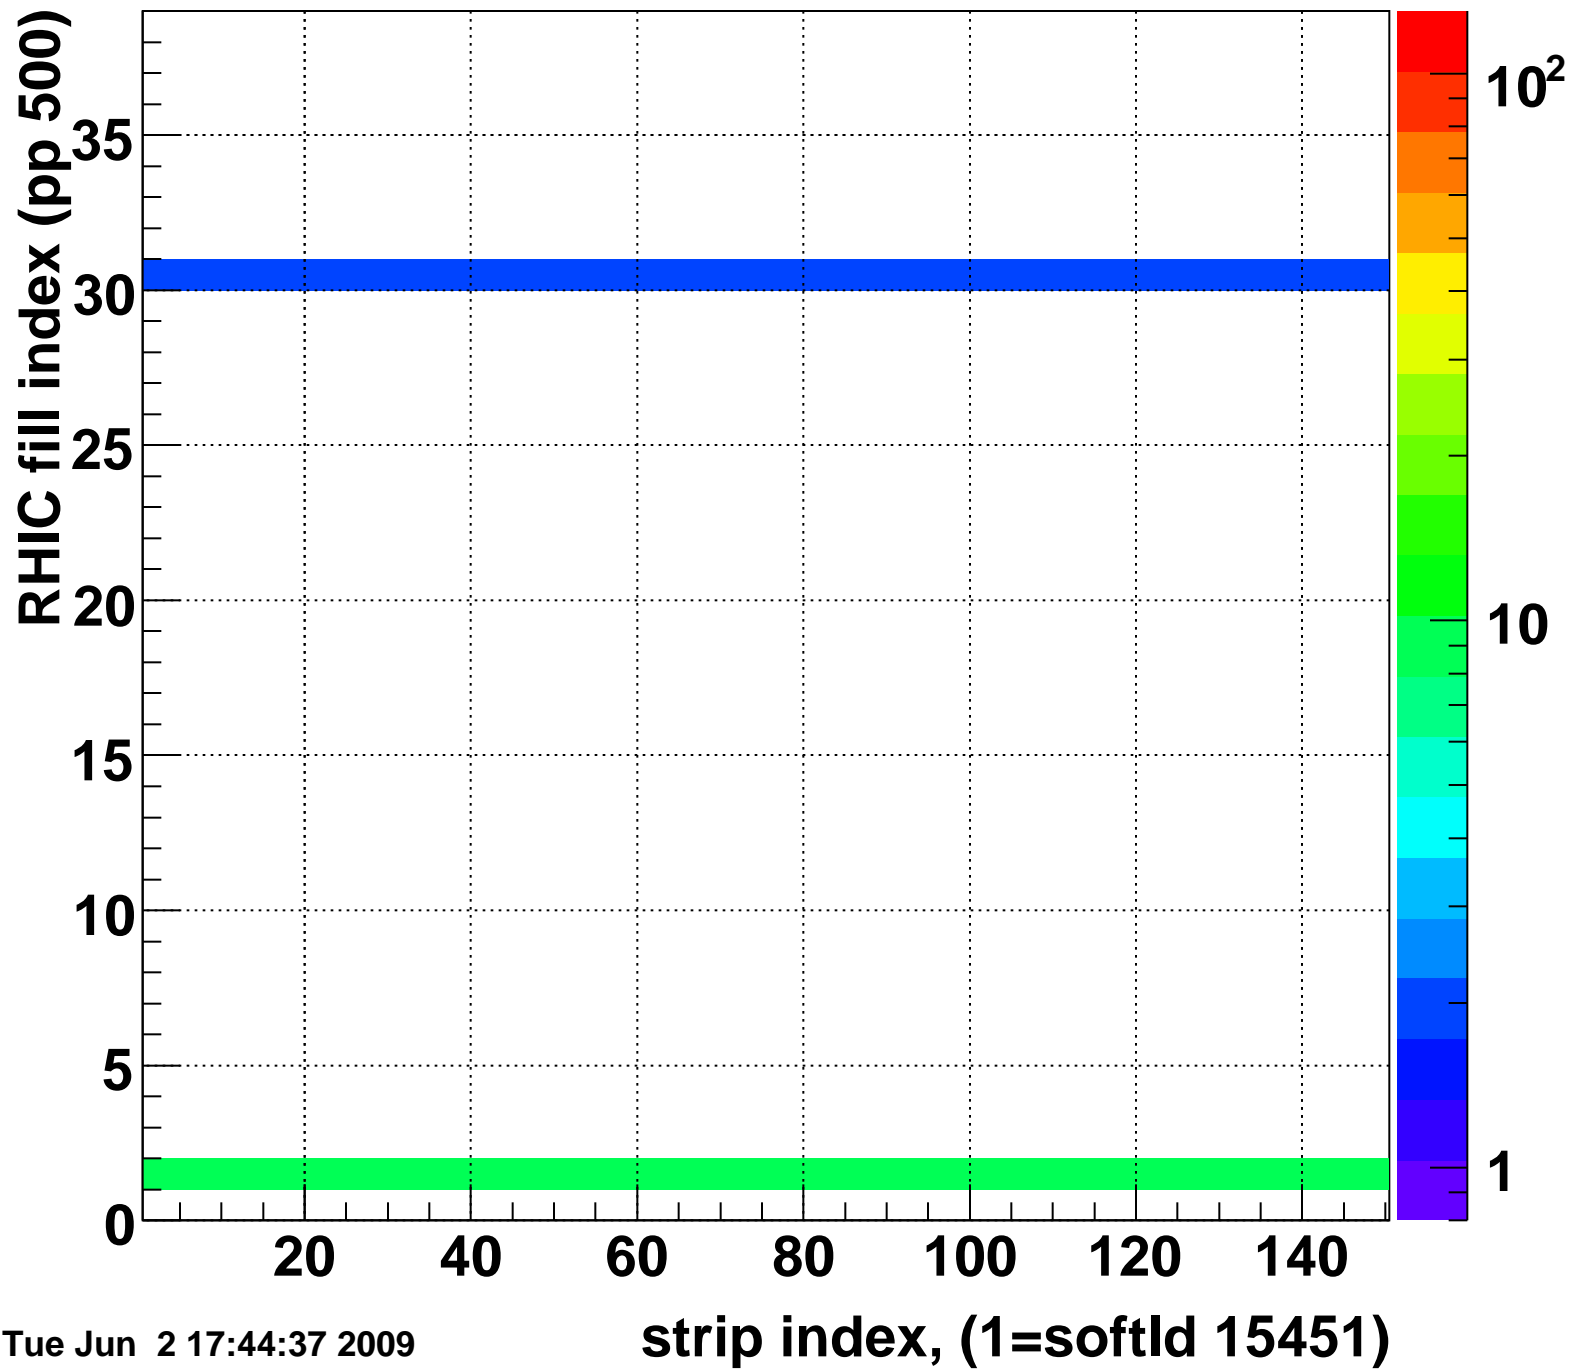

Bad strips (color=error bits), BSMDE mod=104

Entries 300

Tue Jun 2 17:44:37 2009