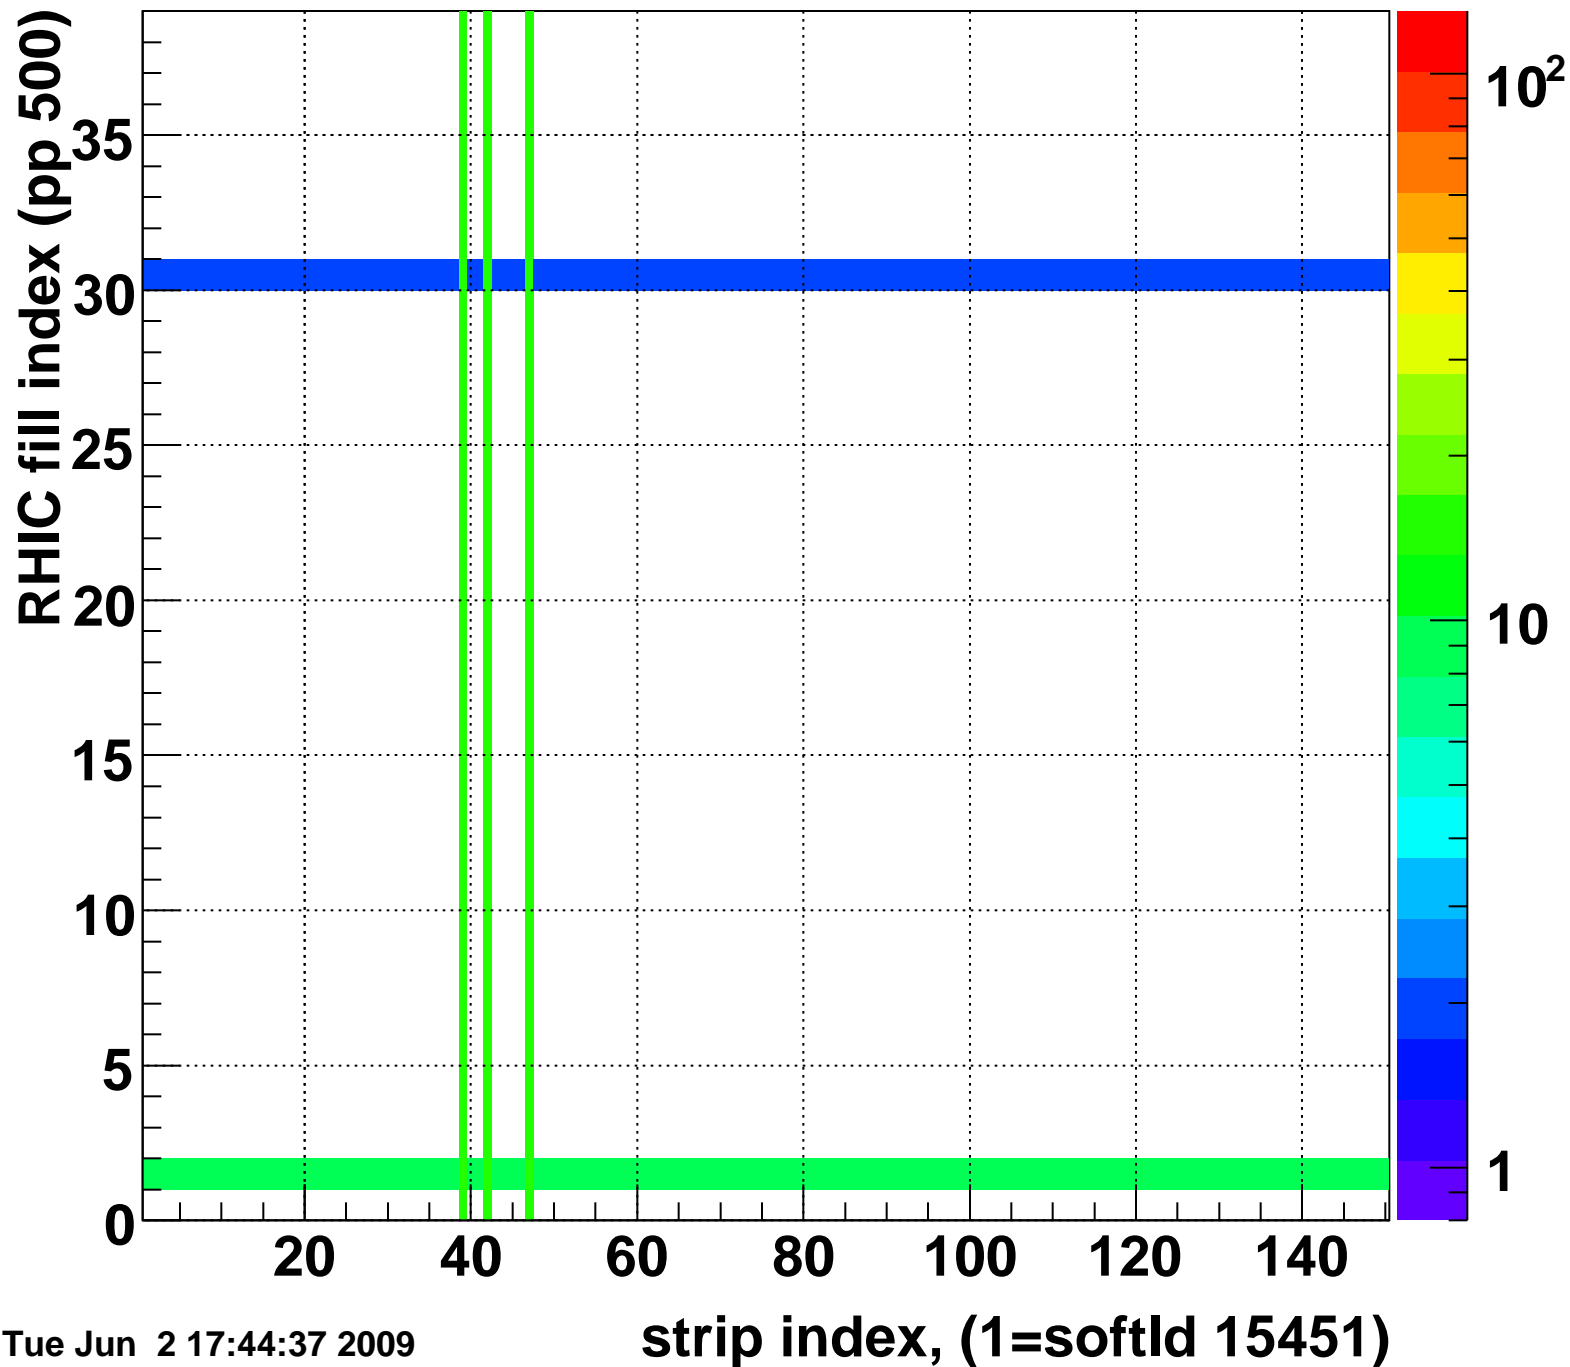

Mpv of ped residuum (ADC), BSMDE mod=104, good strips

Entries 89

Tue Jun 2 17:44:37 2009

Rms of ped residuum (ADC), BSMDE mod=104, good strips

Entries 5439

Tue Jun 2 17:44:37 2009

Bad strips (color=error bits), BSMDE mod=104

Entries 411

Tue Jun 2 17:44:37 2009

Mpv of ped residuum (ADC), BSMDP mod=104, good strips

Entries 65

Tue Jun 2 17:44:37 2009

Rms of ped residuum (ADC), BSMDP mod=104, good strips

Entries 5550

Bad strips (color=error bits), BSMDE mod=104