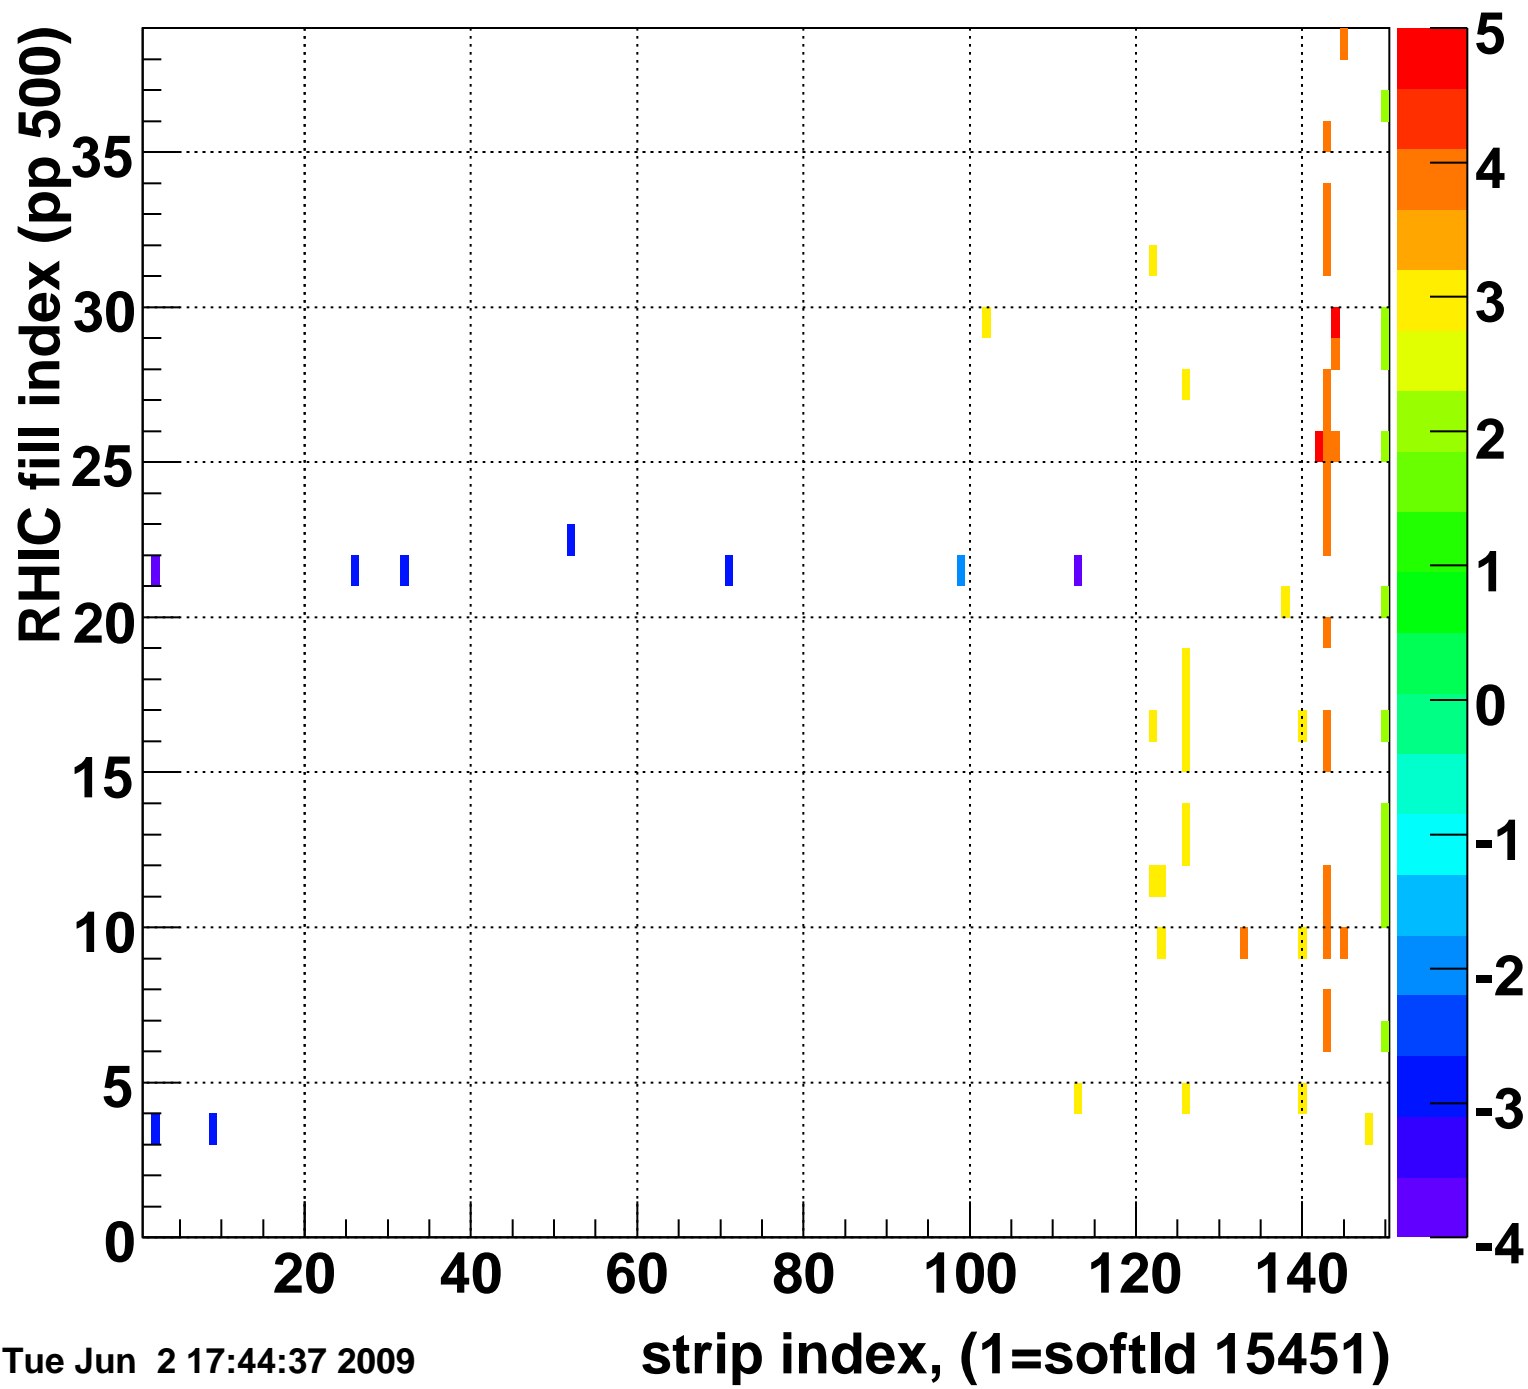

Mpv of ped residuum (ADC), BSMDE mod=104, good strips

Entries 89

Tue Jun 2 17:44:37 2009

Rms of ped residuum (ADC), BSMDE mod=104, good strips

Entries 5439

Tue Jun 2 17:44:37 2009

Bad strips (color=error bits), BSMDE mod=104

Entries 411

Tue Jun 2 17:44:37 2009

Mpv of ped residuum (ADC), BSMDP mod=104, good strips

Entries 65

Tue Jun 2 17:44:37 2009

Rms of ped residuum (ADC), BSMDP mod=104, good strips

Entries 5550

Bad strips (color=error bits), BSMDE mod=104