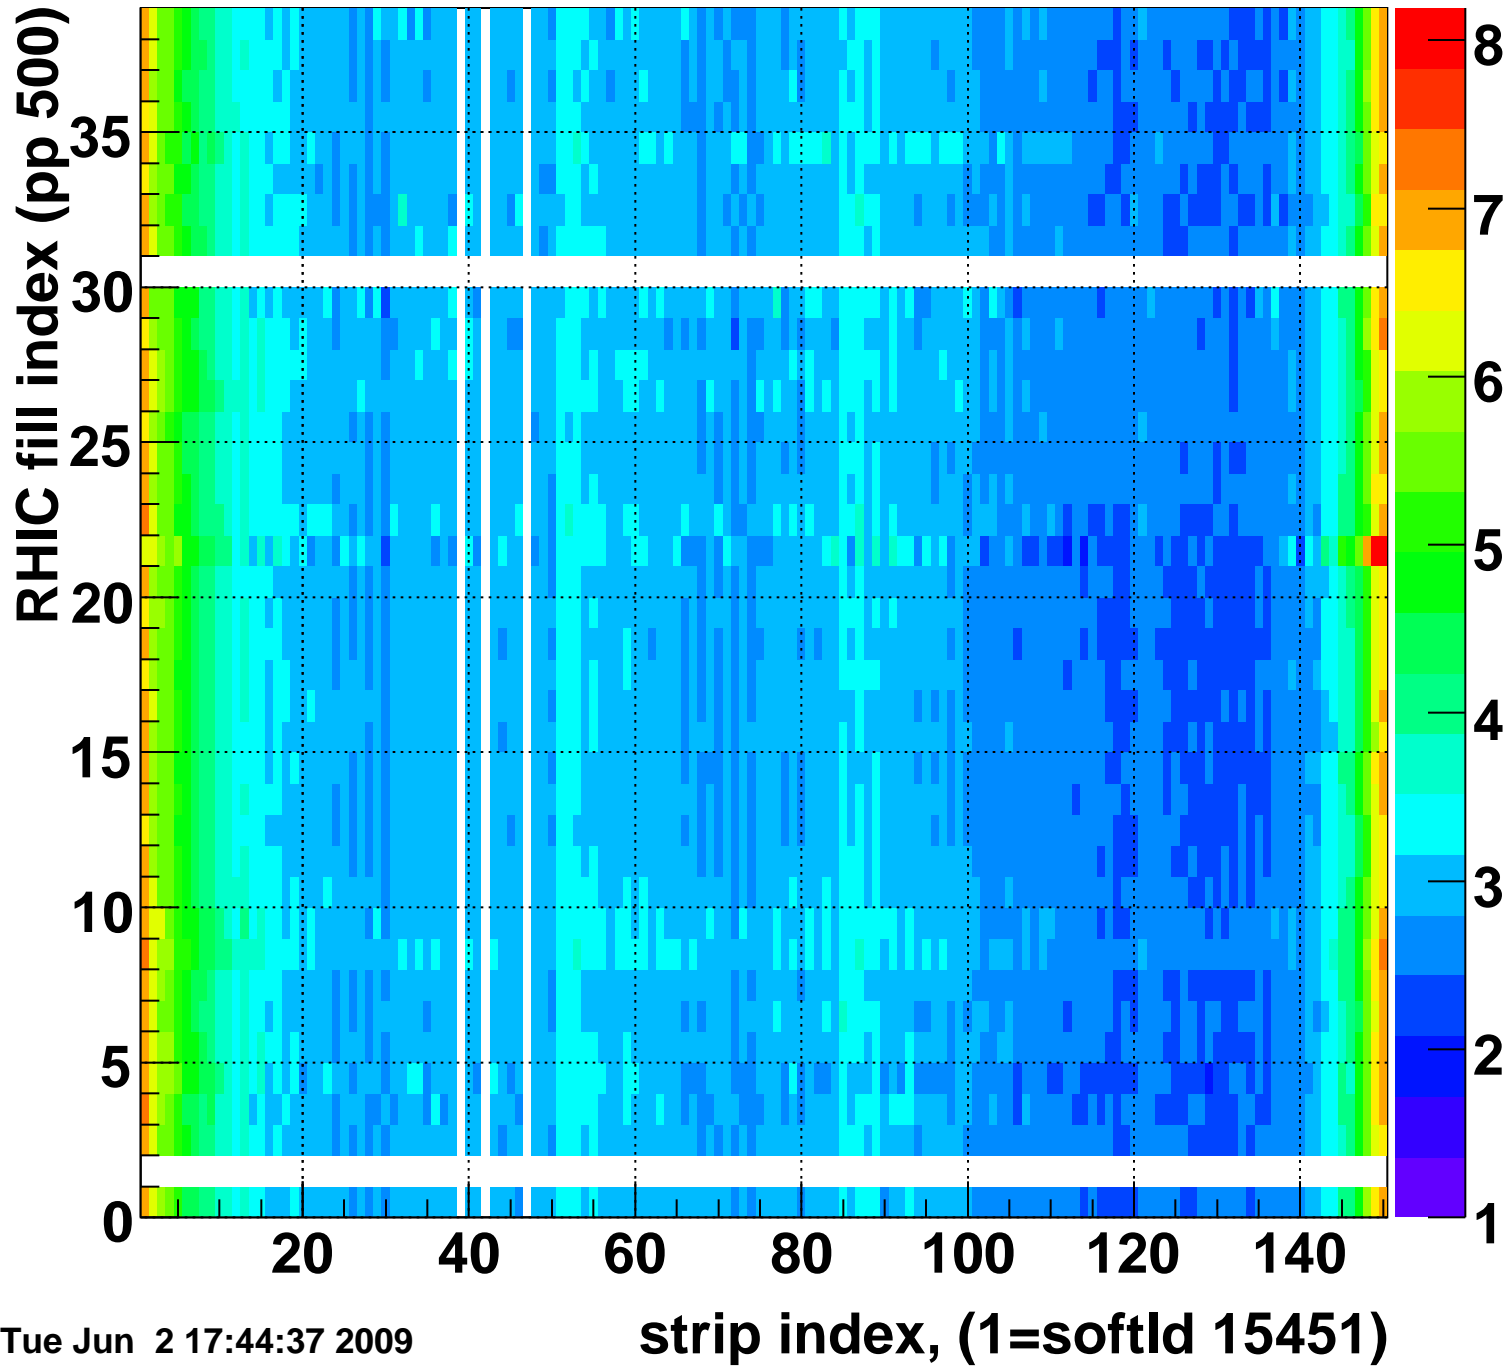

Mpv of ped residuum (ADC), BSMDE mod=104, good strips

Entries 89

Tue Jun 2 17:44:37 2009

Rms of ped residuum (ADC), BSMDE mod=104, good strips

Entries 5439

Tue Jun 2 17:44:37 2009

Bad strips (color=error bits), BSMDE mod=104

Entries 411

Tue Jun 2 17:44:37 2009

Mpv of ped residuum (ADC), BSMDP mod=104, good strips

Entries 65

Tue Jun 2 17:44:37 2009

Rms of ped residuum (ADC), BSMDP mod=104, good strips

Entries 5550

Bad strips (color=error bits), BSMDE mod=104