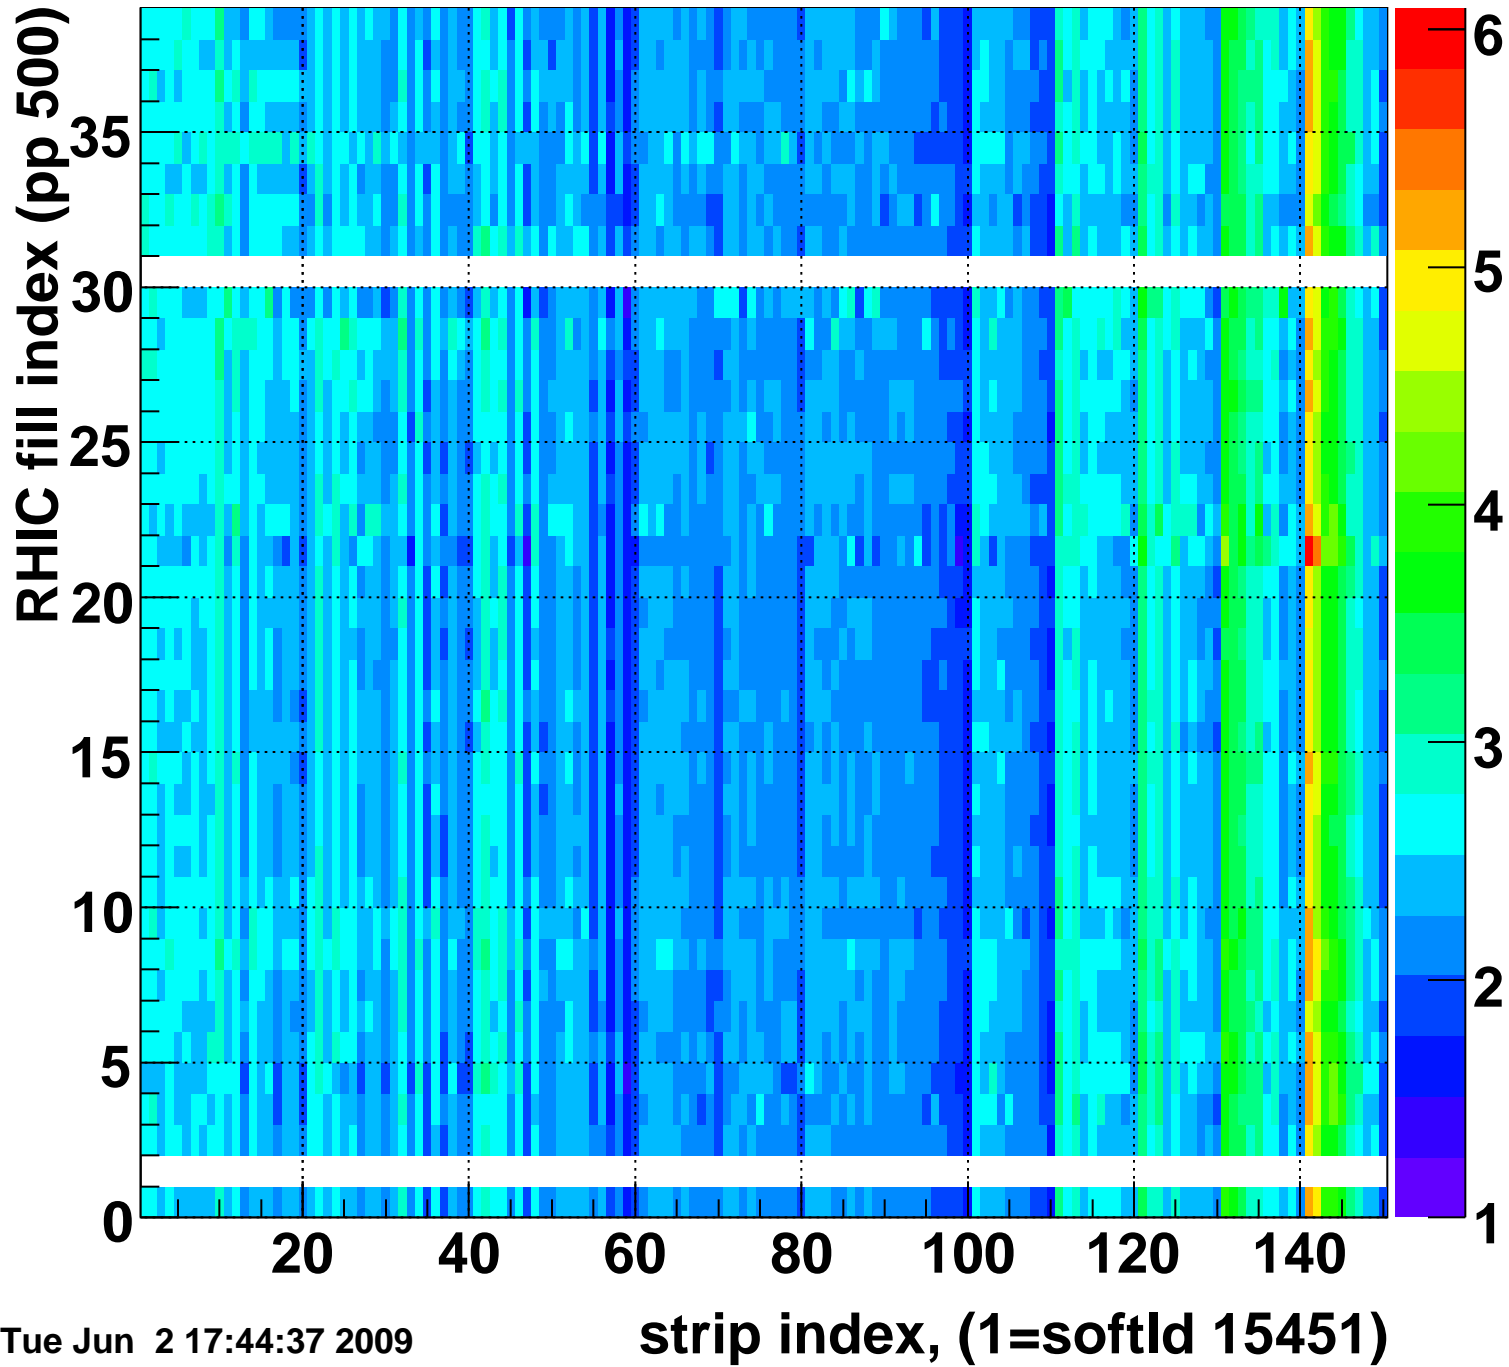

Mpv of ped residuum (ADC), BSMDE mod=104, good strips

Entries 89

Tue Jun 2 17:44:37 2009

Rms of ped residuum (ADC), BSMDE mod=104, good strips

Entries 5439

Tue Jun 2 17:44:37 2009

Bad strips (color=error bits), BSMDE mod=104

Entries 411

Tue Jun 2 17:44:37 2009

Mpv of ped residuum (ADC), BSMDP mod=104, good strips

Entries 65

Tue Jun 2 17:44:37 2009

Rms of ped residuum (ADC), BSMDP mod=104, good strips

Entries 5550

Bad strips (color=error bits), BSMDE mod=104