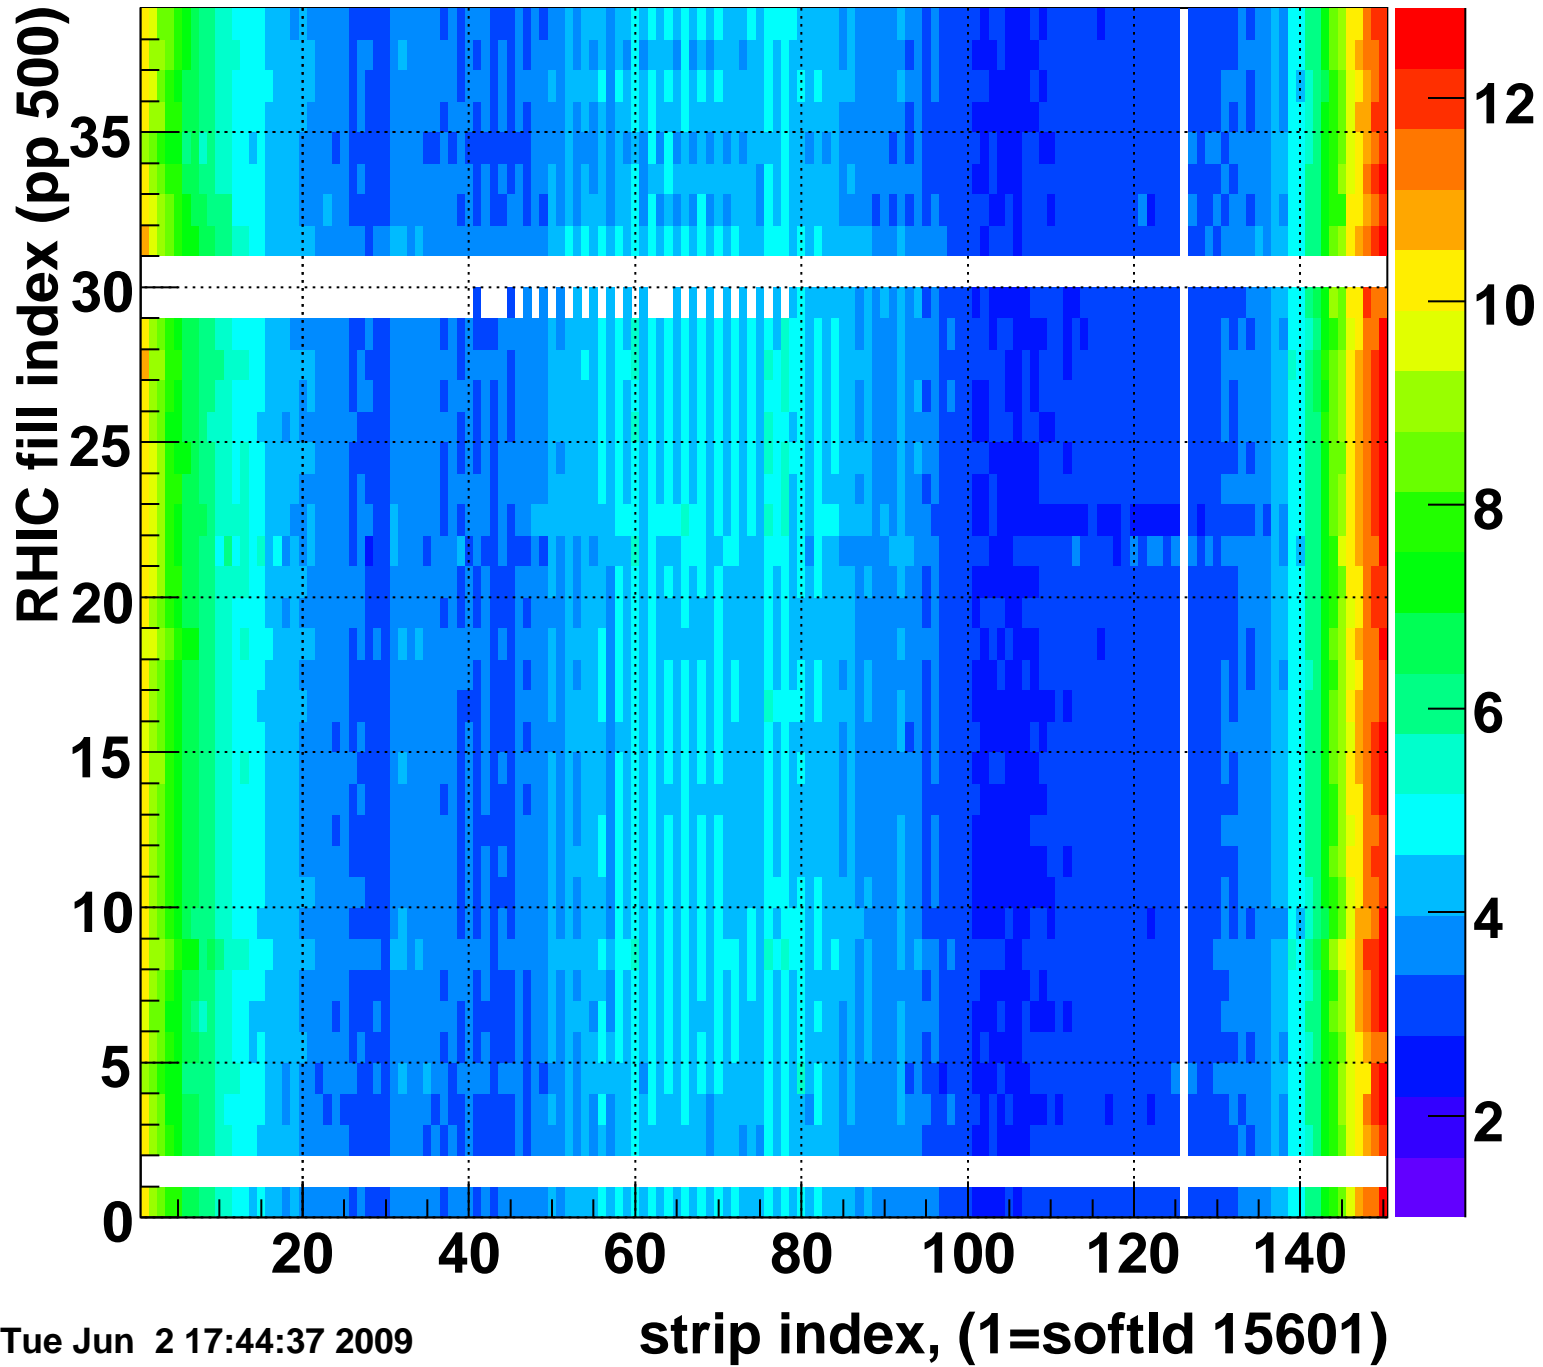

Mpv of ped residuum (ADC), BSMDE mod=105, good strips

Entries 24

Tue Jun 2 17:44:37 2009

Rms of ped residuum (ADC), BSMDE mod=105, good strips

Entries 5452

Tue Jun 2 17:44:37 2009

Bad strips (color=error bits), BSMDE mod=105

Entries 398

Tue Jun 2 17:44:38 2009

Mpv of ped residuum (ADC), BSMDP mod=105, good strips

Entries 303

Tue Jun 2 17:44:38 2009

Rms of ped residuum (ADC), BSMDP mod=105, good strips

Entries 5492

Tue Jun 2 17:44:38 2009

Bad strips (color=error bits), BSMDE mod=105

Entries 358

Tue Jun 2 17:44:38 2009