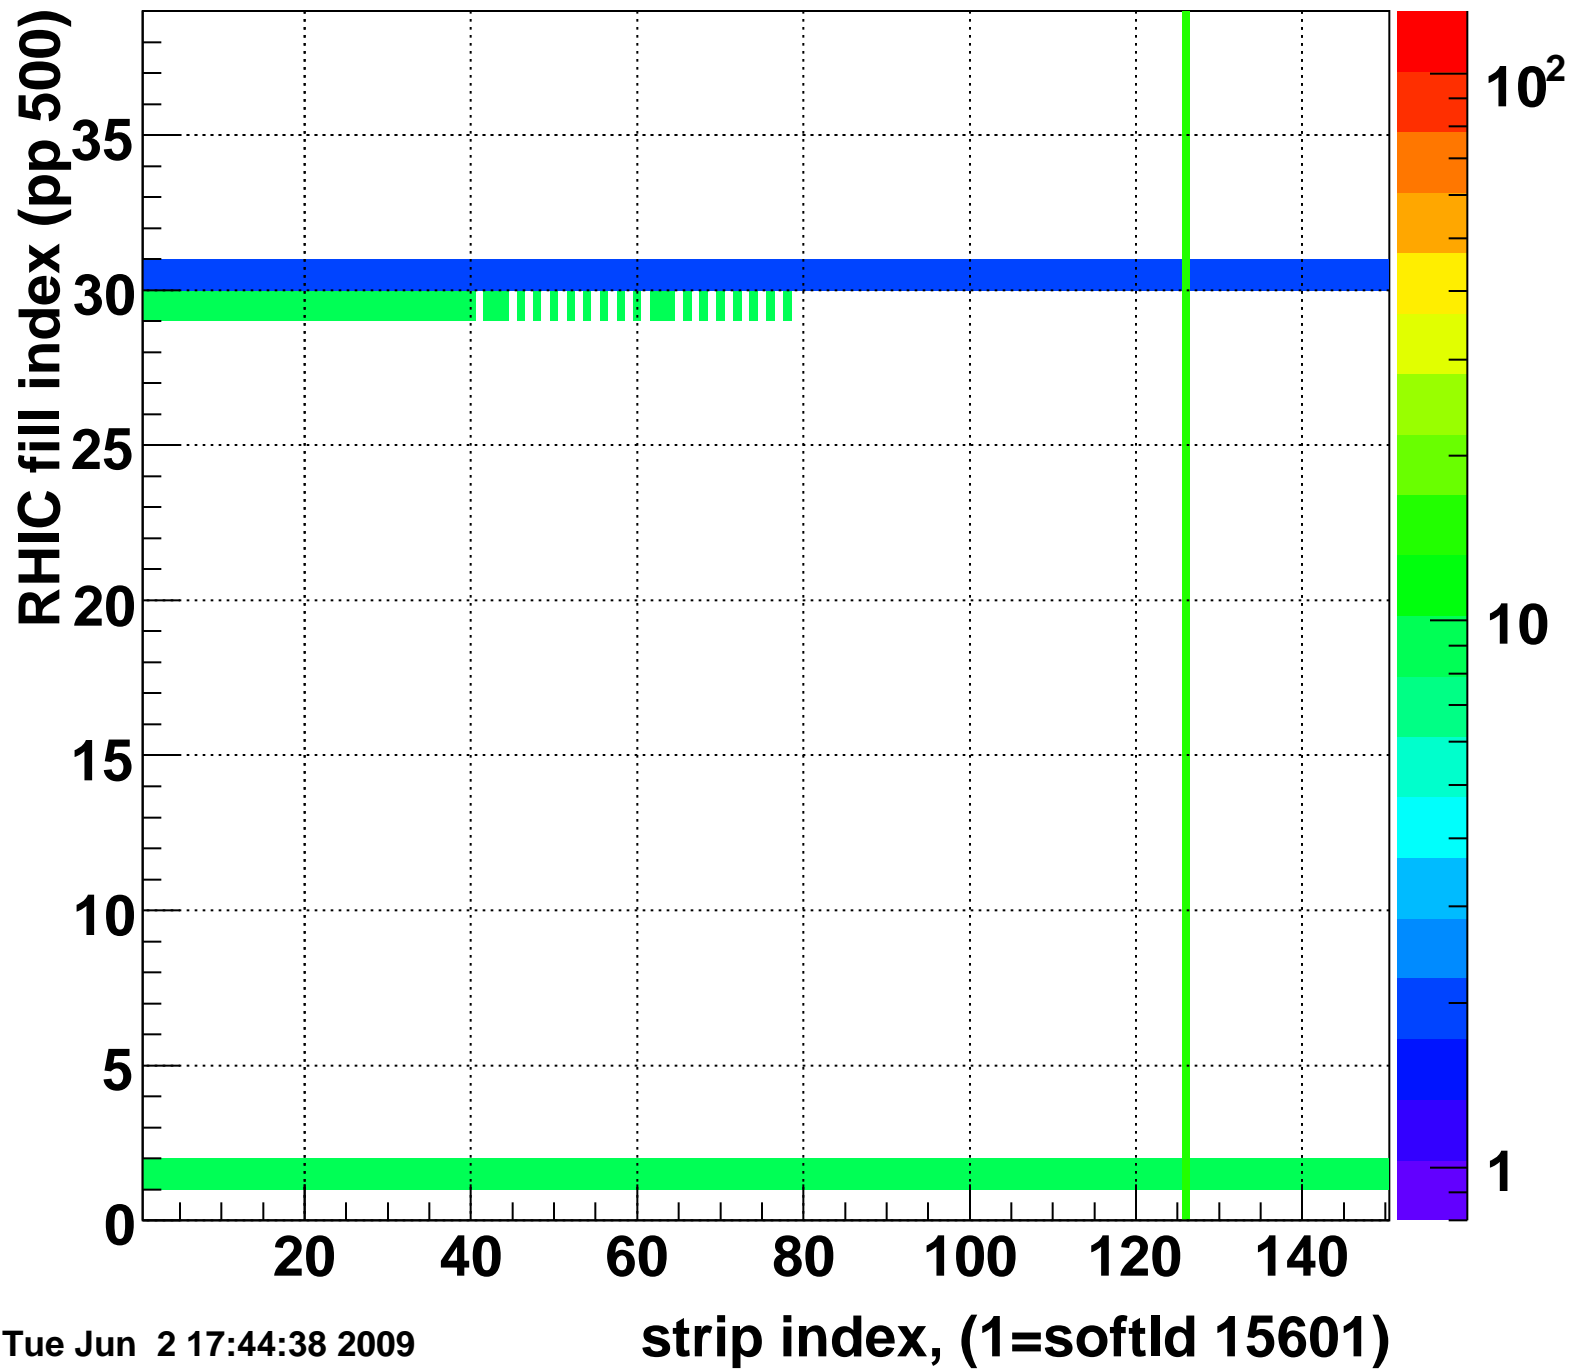

Mpv of ped residuum (ADC), BSMDE mod=105, good strips

Entries 24

Tue Jun 2 17:44:37 2009

Rms of ped residuum (ADC), BSMDE mod=105, good strips

Entries 5452

Tue Jun 2 17:44:37 2009

Bad strips (color=error bits), BSMDE mod=105

Entries 398

Tue Jun 2 17:44:38 2009

Mpv of ped residuum (ADC), BSMDP mod=105, good strips

Entries 303

Tue Jun 2 17:44:38 2009

Rms of ped residuum (ADC), BSMDP mod=105, good strips

Entries 5492

Tue Jun 2 17:44:38 2009

Bad strips (color=error bits), BSMDE mod=105

Entries 358

Tue Jun 2 17:44:38 2009