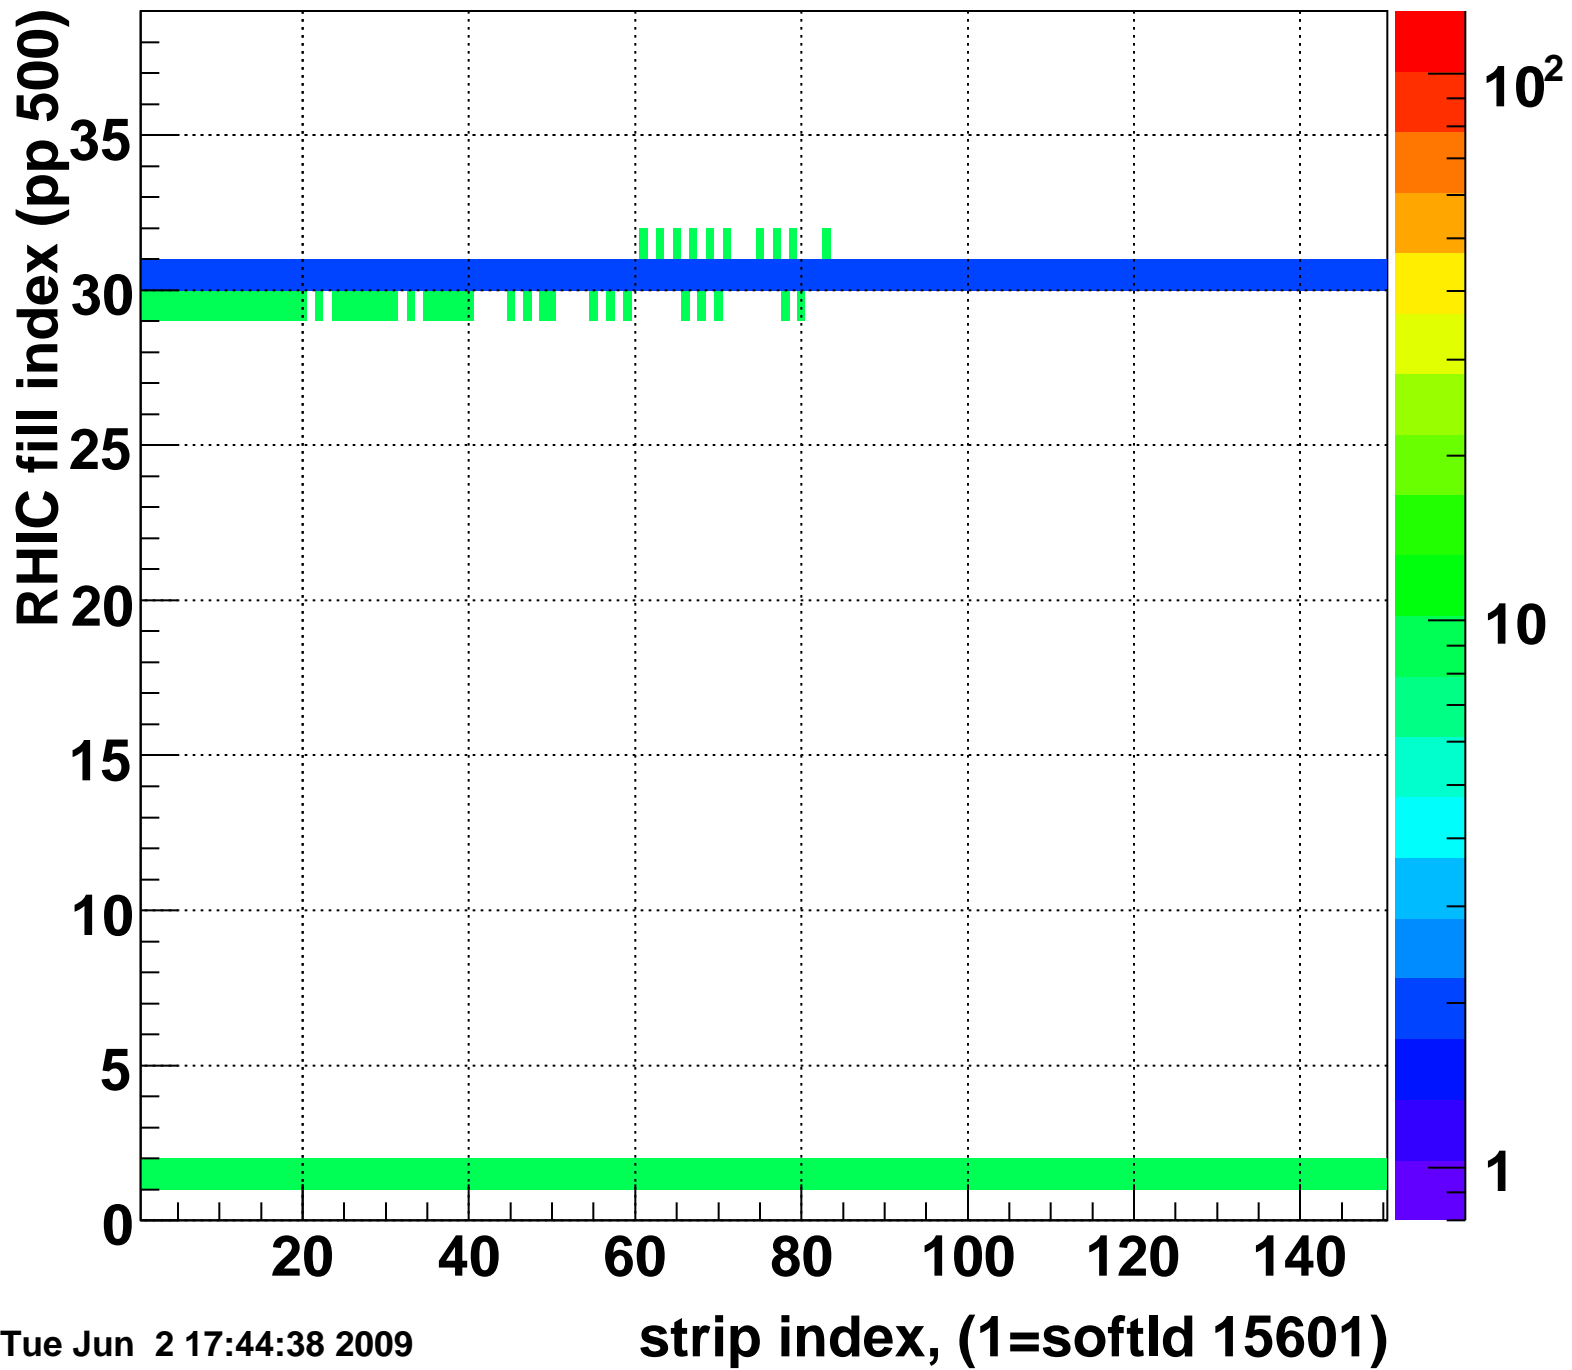

Mpv of ped residuum (ADC), BSMDE mod=105, good strips

Entries 24

Tue Jun 2 17:44:37 2009

Rms of ped residuum (ADC), BSMDE mod=105, good strips

Entries 5452

Tue Jun 2 17:44:37 2009

Bad strips (color=error bits), BSMDE mod=105

Entries 398

Tue Jun 2 17:44:38 2009

Mpv of ped residuum (ADC), BSMDP mod=105, good strips

Entries 303

Tue Jun 2 17:44:38 2009

Rms of ped residuum (ADC), BSMDP mod=105, good strips

Entries 5492

Tue Jun 2 17:44:38 2009

Bad strips (color=error bits), BSMDE mod=105

Entries 358

Tue Jun 2 17:44:38 2009