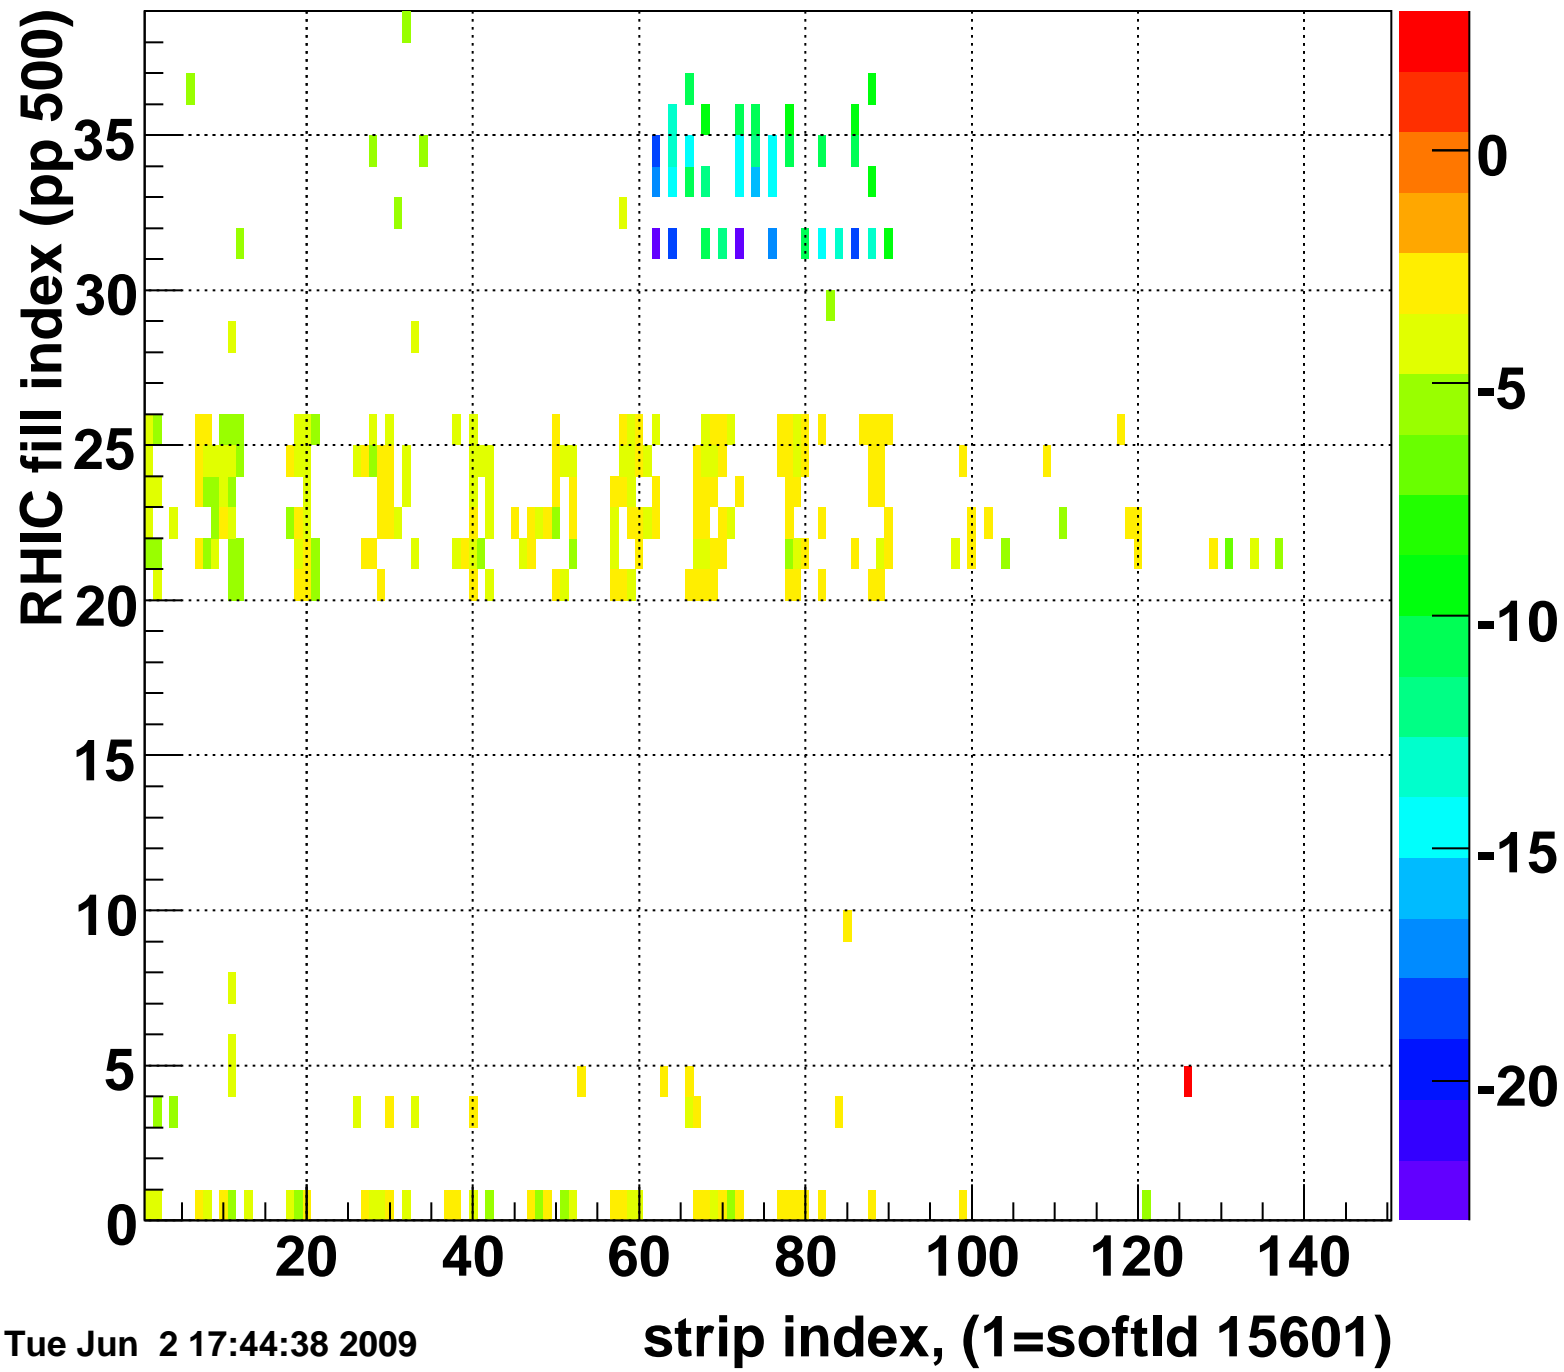

Mpv of ped residuum (ADC), BSMDE mod=105, good strips

Entries 24

Tue Jun 2 17:44:37 2009

Rms of ped residuum (ADC), BSMDE mod=105, good strips

Entries 5452

Tue Jun 2 17:44:37 2009

Bad strips (color=error bits), BSMDE mod=105

Entries 398

Tue Jun 2 17:44:38 2009

Mpv of ped residuum (ADC), BSMDP mod=105, good strips

Entries 303

Tue Jun 2 17:44:38 2009

Rms of ped residuum (ADC), BSMDP mod=105, good strips

Entries 5492

Tue Jun 2 17:44:38 2009

Bad strips (color=error bits), BSMDE mod=105

Entries 358

Tue Jun 2 17:44:38 2009