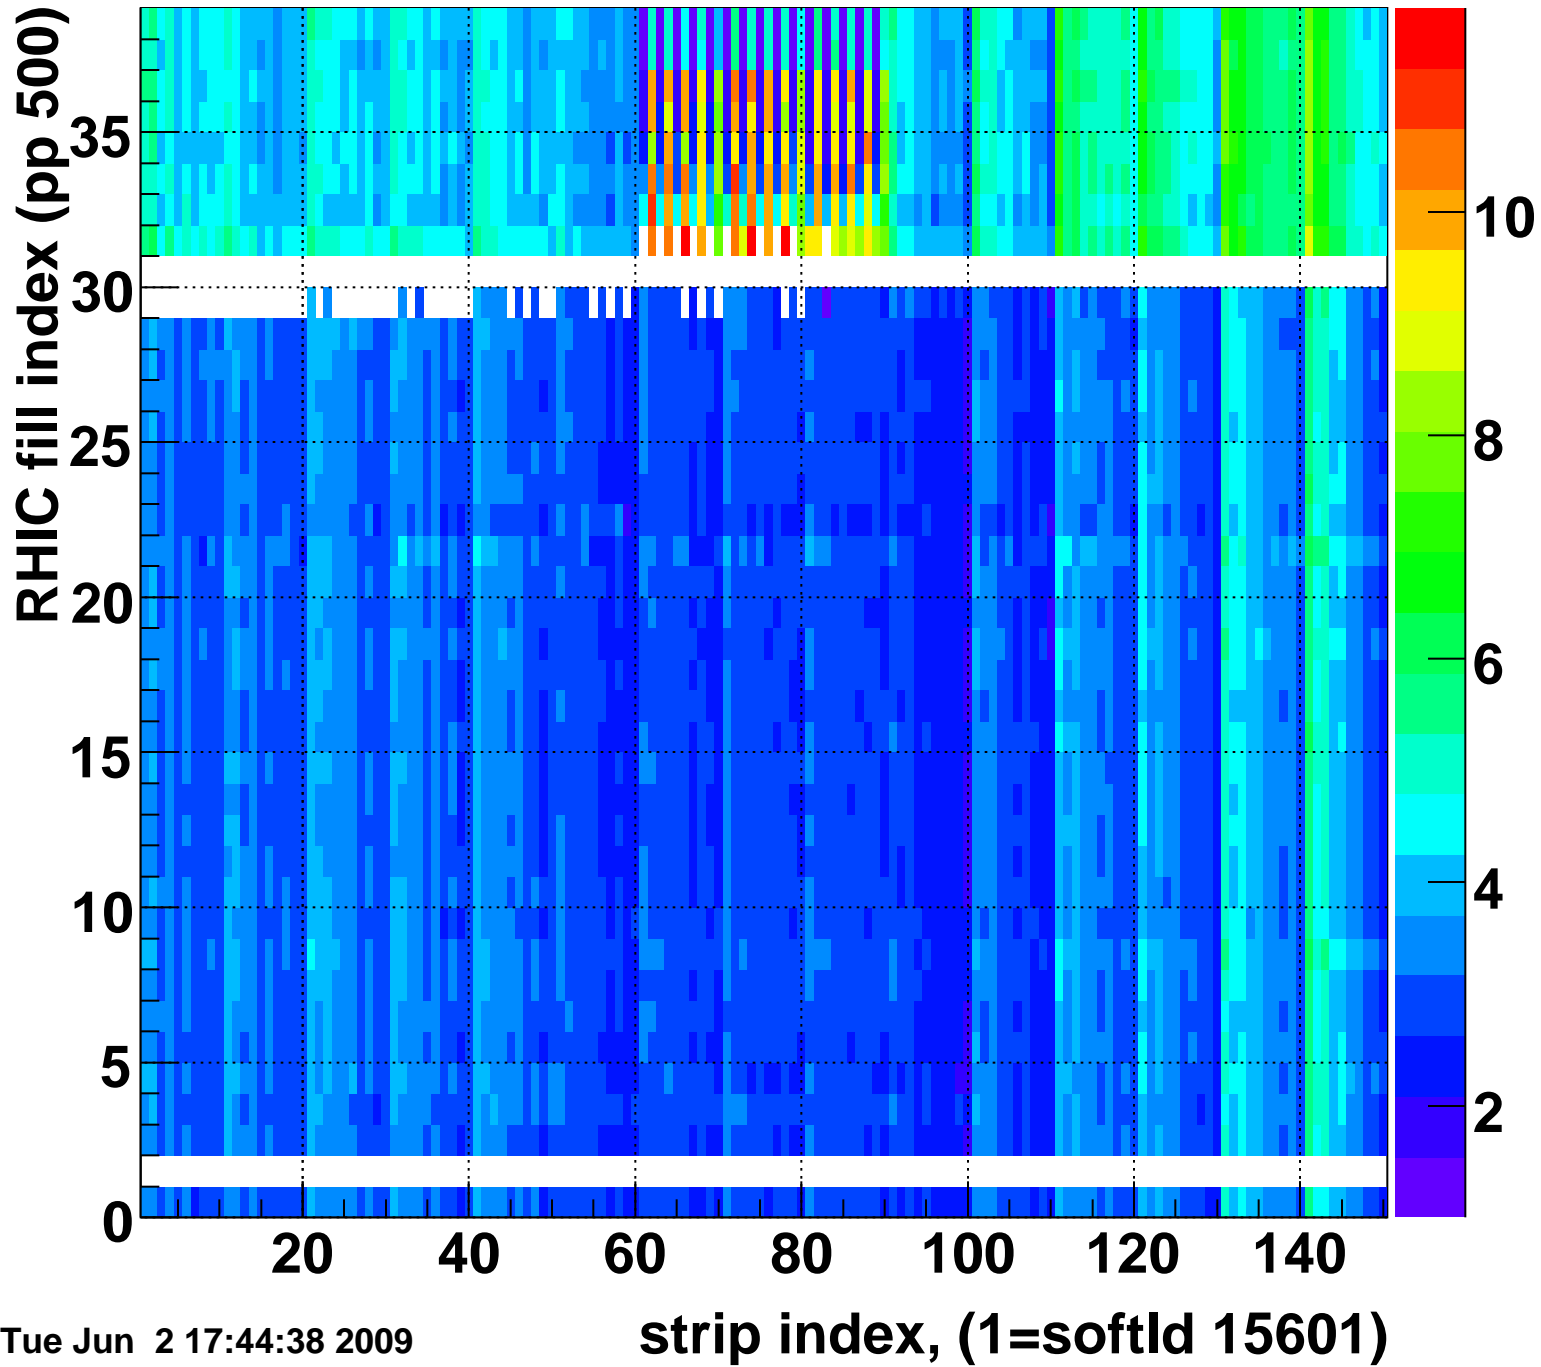

Mpv of ped residuum (ADC), BSMDE mod=105, good strips

Entries 24

Tue Jun 2 17:44:37 2009

Rms of ped residuum (ADC), BSMDE mod=105, good strips

Entries 5452

Tue Jun 2 17:44:37 2009

Bad strips (color=error bits), BSMDE mod=105

Entries 398

Tue Jun 2 17:44:38 2009

Mpv of ped residuum (ADC), BSMDP mod=105, good strips

Entries 303

Tue Jun 2 17:44:38 2009

Rms of ped residuum (ADC), BSMDP mod=105, good strips

Entries 5492

Tue Jun 2 17:44:38 2009

Bad strips (color=error bits), BSMDE mod=105

Entries 358

Tue Jun 2 17:44:38 2009