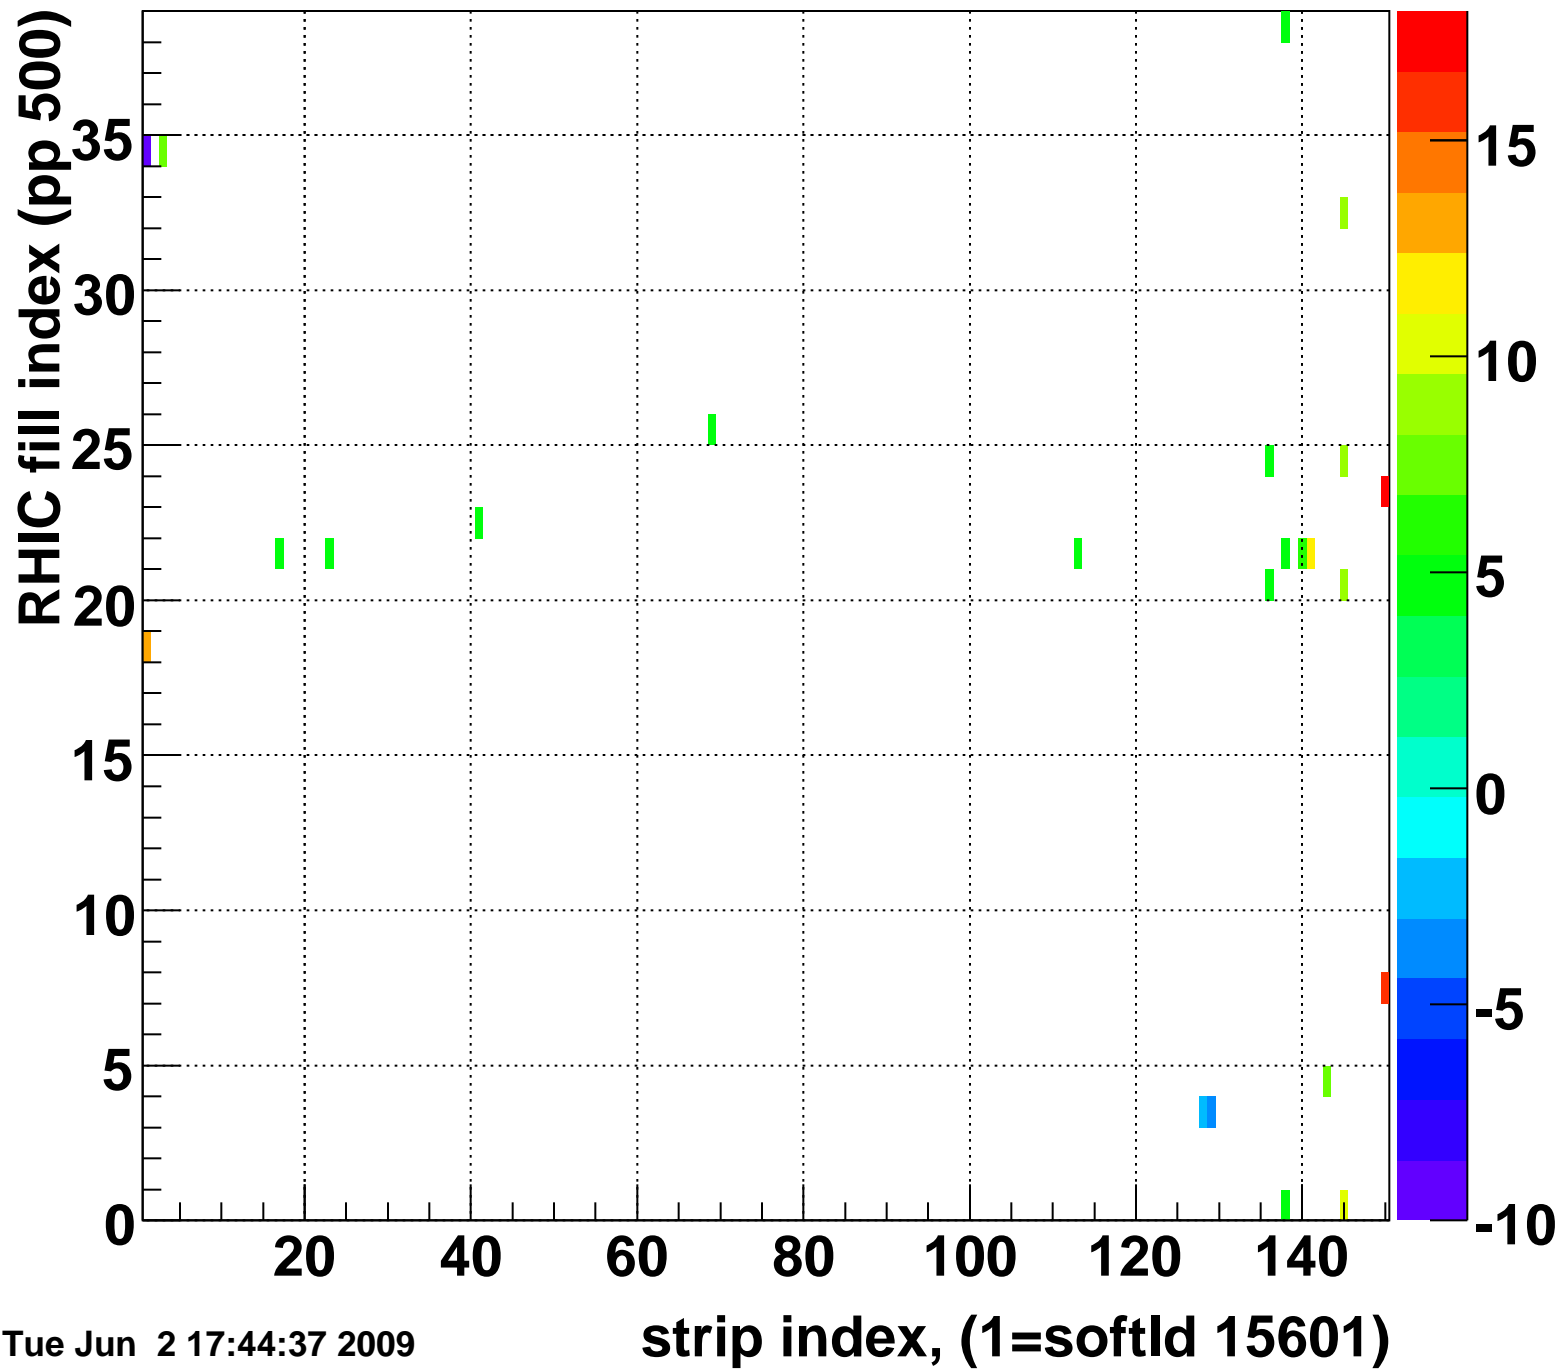

Mpv of ped residuum (ADC), BSMDE mod=105, good strips

Entries 24

Tue Jun 2 17:44:37 2009

Rms of ped residuum (ADC), BSMDE mod=105, good strips

Entries 5452

Tue Jun 2 17:44:37 2009

Bad strips (color=error bits), BSMDE mod=105

Entries 398

Tue Jun 2 17:44:38 2009

Mpv of ped residuum (ADC), BSMDP mod=105, good strips

Entries 303

Tue Jun 2 17:44:38 2009

Rms of ped residuum (ADC), BSMDP mod=105, good strips

Entries 5492

Tue Jun 2 17:44:38 2009

Bad strips (color=error bits), BSMDE mod=105

Entries 358

Tue Jun 2 17:44:38 2009