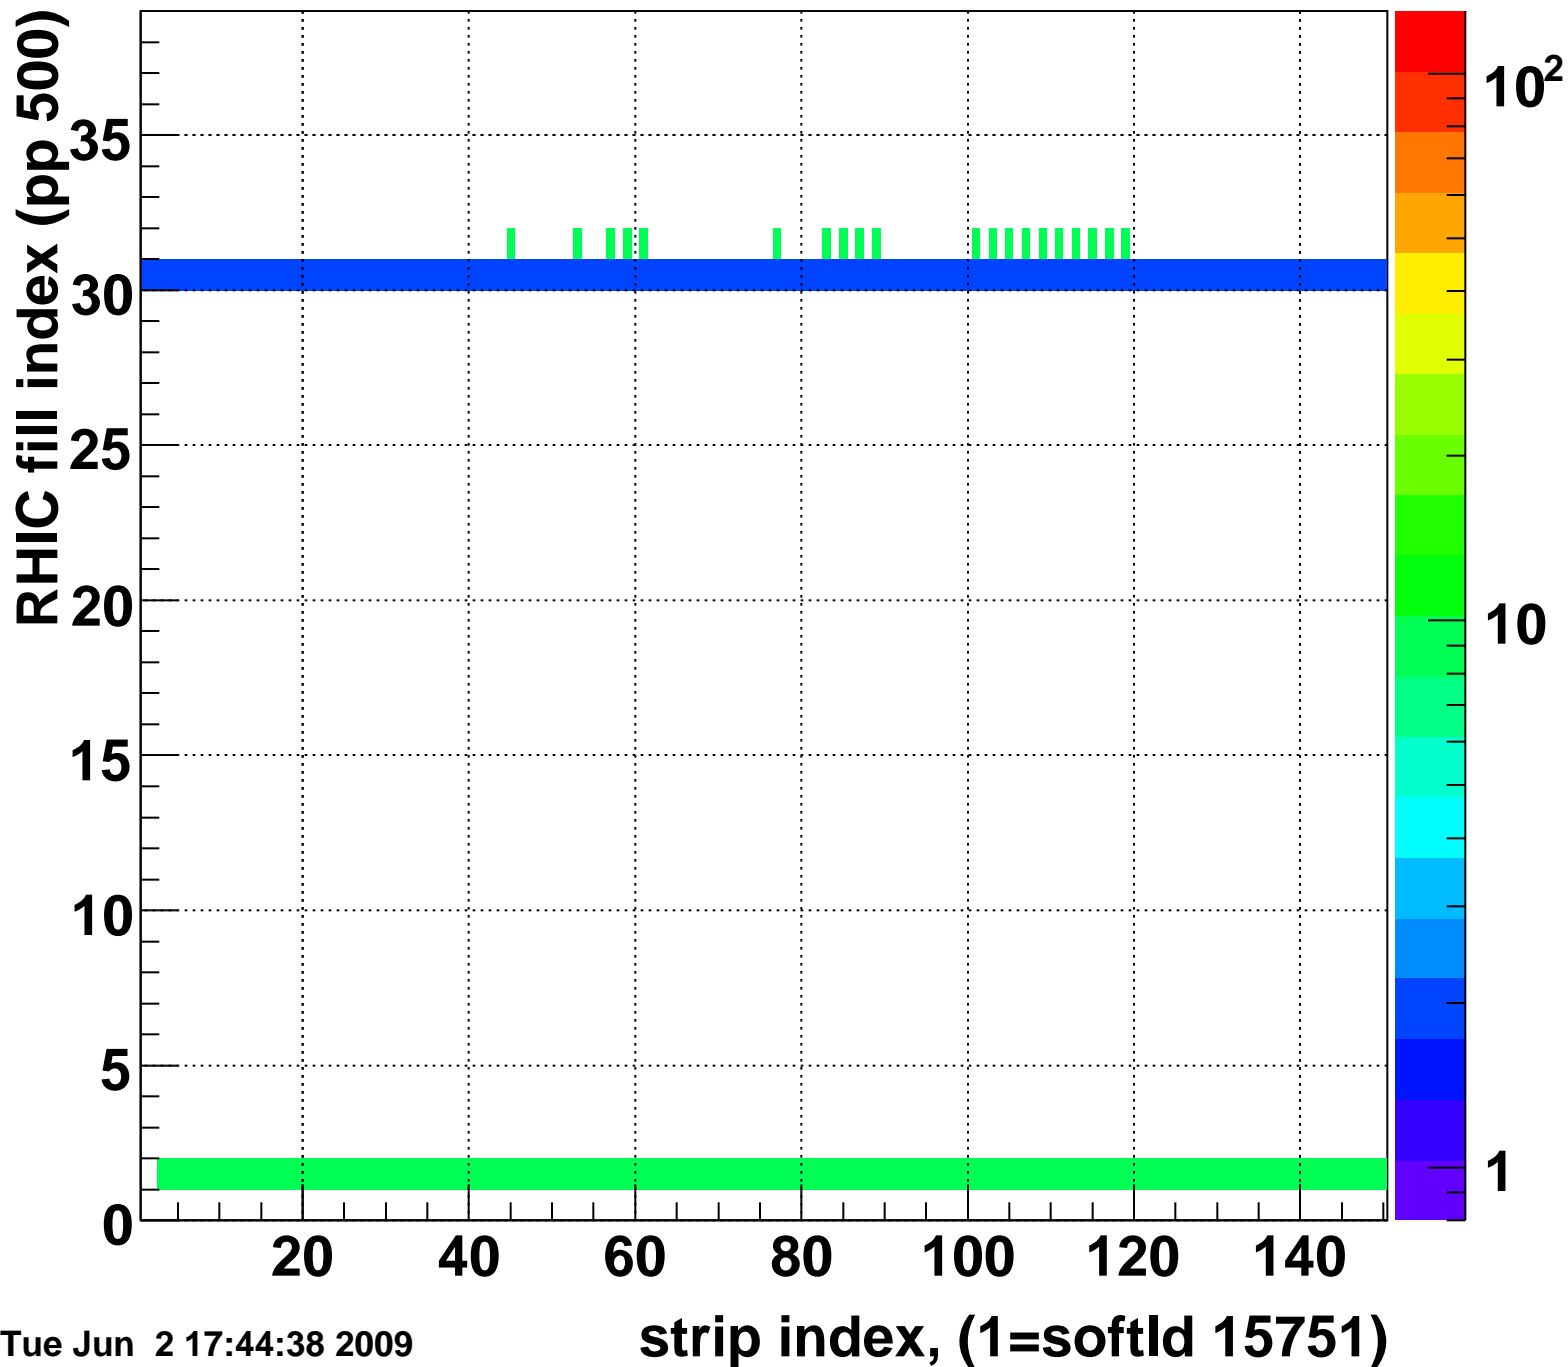

Mpv of ped residuum (ADC), BSMDE mod=106, good strips

Entries 261

Tue Jun 2 17:44:38 2009

Rms of ped residuum (ADC), BSMDE mod=106, good strips

Entries 5532

Tue Jun 2 17:44:38 2009

Bad strips (color=error bits), BSMDE mod=106

Entries 318

Tue Jun 2 17:44:38 2009

Mpv of ped residuum (ADC), BSMDP mod=106, good strips

Entries 901

Tue Jun 2 17:44:38 2009

Rms of ped residuum (ADC), BSMDP mod=106, good strips

Entries 5549

Bad strips (color=error bits), BSMDE mod=106