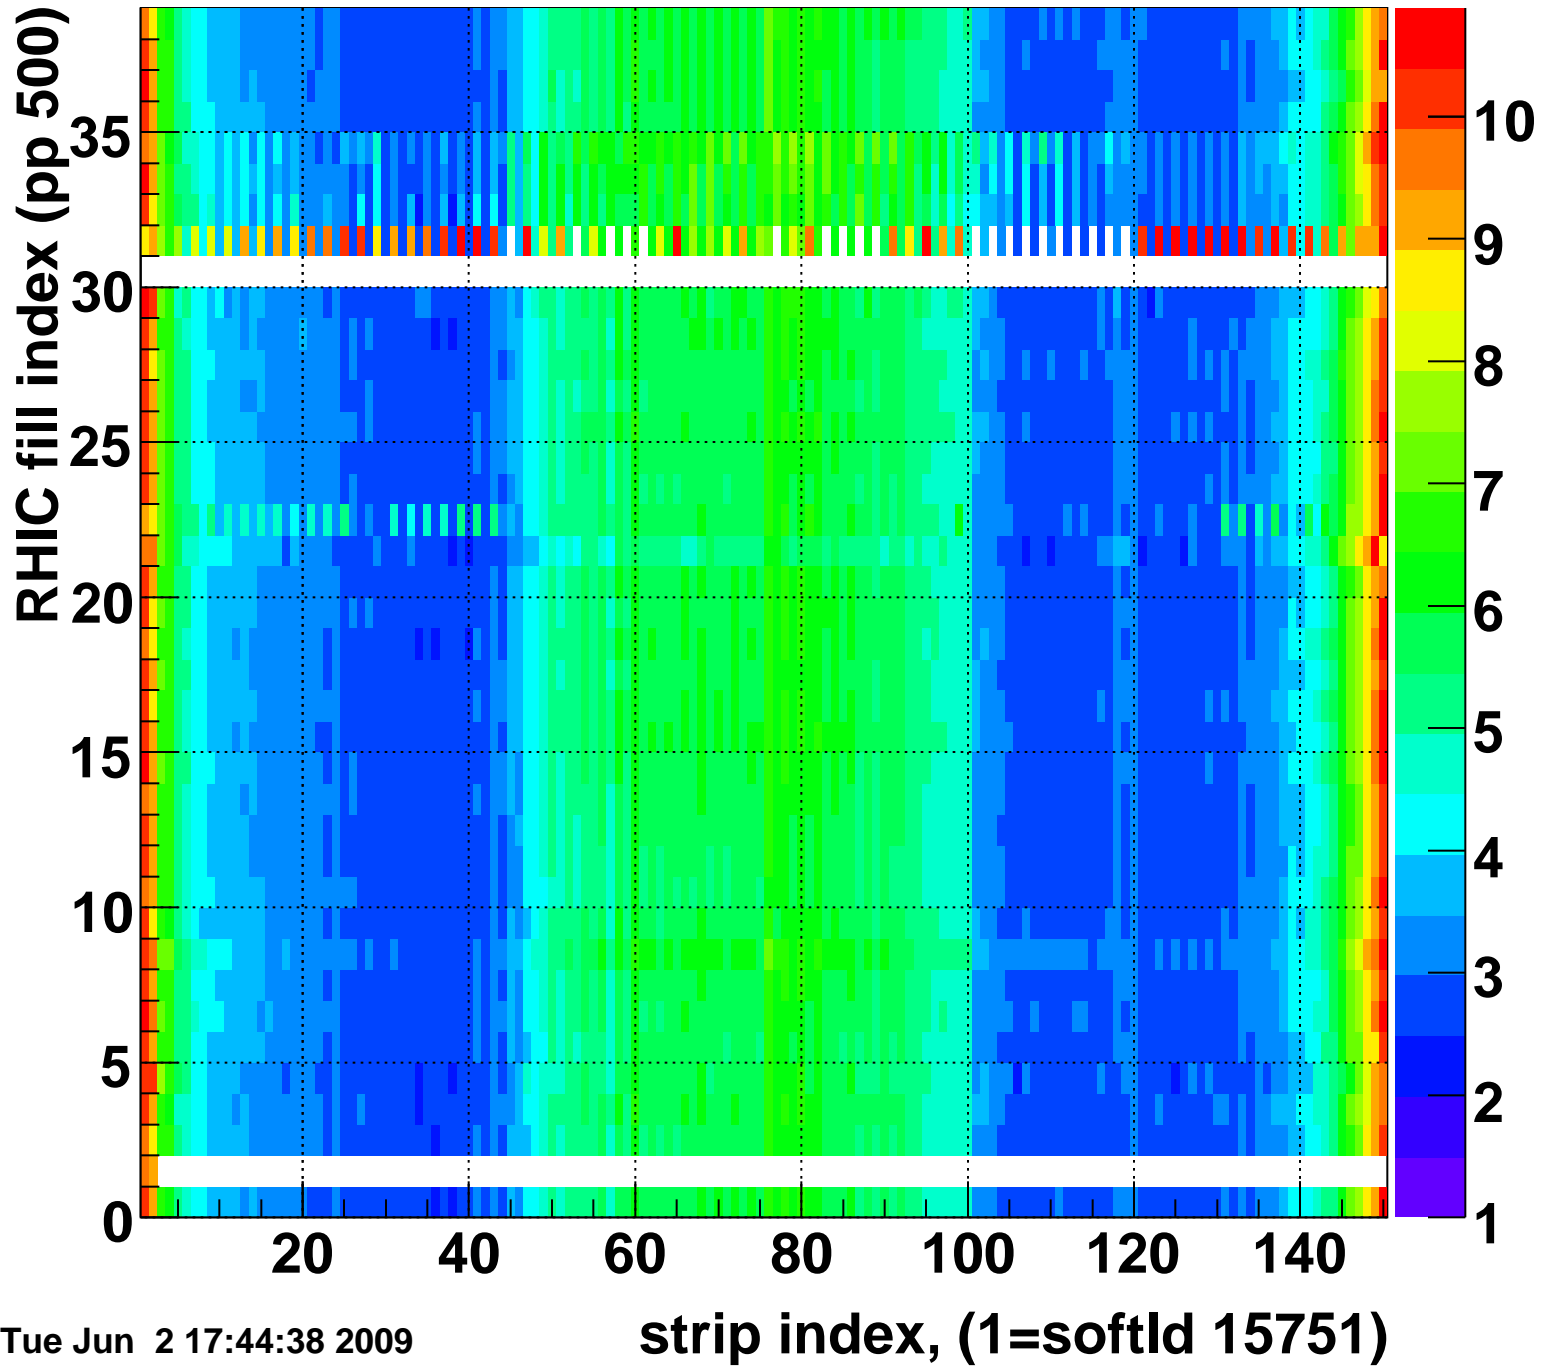

Mpv of ped residuum (ADC), BSMDE mod=106, good strips

Entries 261

Tue Jun 2 17:44:38 2009

Rms of ped residuum (ADC), BSMDE mod=106, good strips

Entries 5532

Tue Jun 2 17:44:38 2009

Bad strips (color=error bits), BSMDE mod=106

Entries 318

Tue Jun 2 17:44:38 2009

Mpv of ped residuum (ADC), BSMDP mod=106, good strips

Entries 901

Tue Jun 2 17:44:38 2009

Rms of ped residuum (ADC), BSMDP mod=106, good strips

Entries 5549

Bad strips (color=error bits), BSMDE mod=106