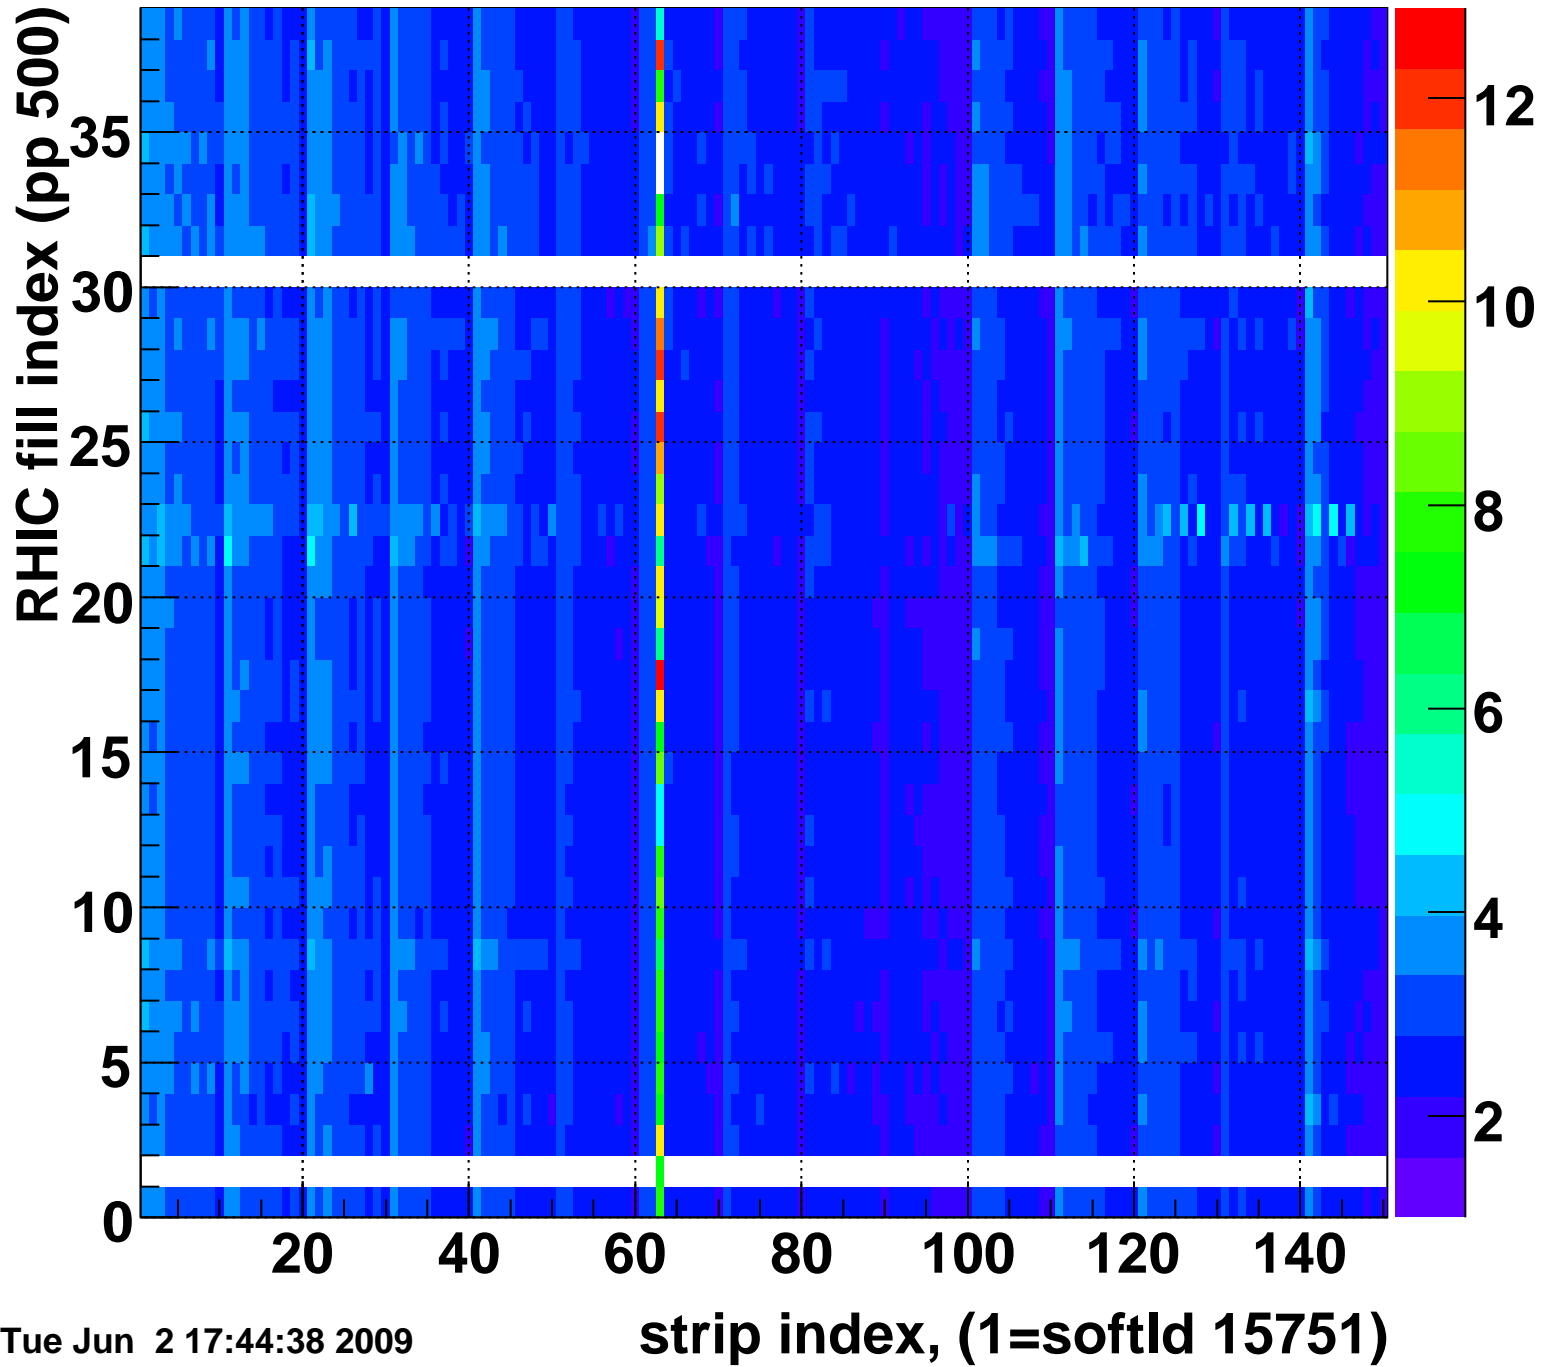

Mpv of ped residuum (ADC), BSMDE mod=106, good strips

Entries 261

Tue Jun 2 17:44:38 2009

Rms of ped residuum (ADC), BSMDE mod=106, good strips

Entries 5532

Tue Jun 2 17:44:38 2009

Bad strips (color=error bits), BSMDE mod=106

Entries 318

Tue Jun 2 17:44:38 2009

Mpv of ped residuum (ADC), BSMDP mod=106, good strips

Entries 901

Tue Jun 2 17:44:38 2009

Rms of ped residuum (ADC), BSMDP mod=106, good strips

Entries 5549

Bad strips (color=error bits), BSMDE mod=106