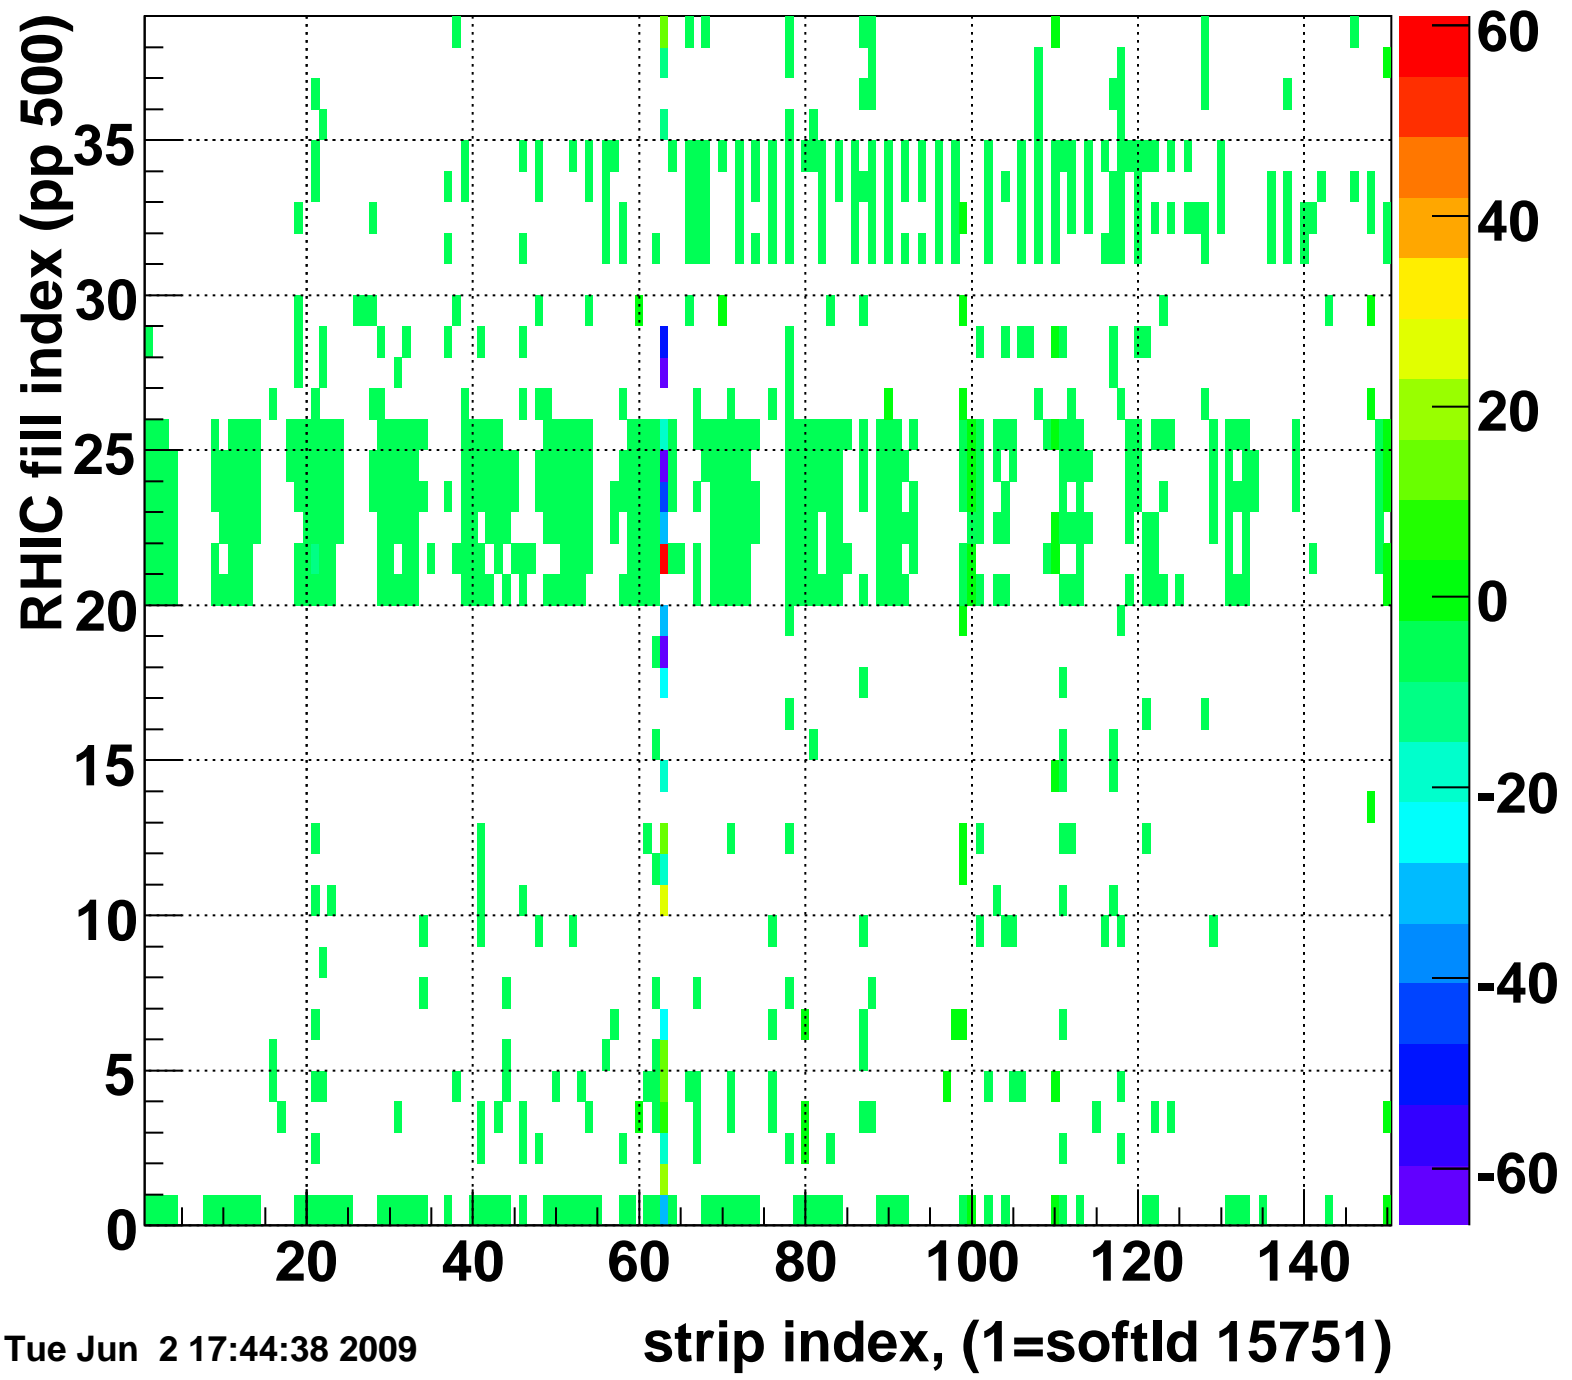

Mpv of ped residuum (ADC), BSMDE mod=106, good strips

Entries 261

Tue Jun 2 17:44:38 2009

Rms of ped residuum (ADC), BSMDE mod=106, good strips

Entries 5532

Tue Jun 2 17:44:38 2009

Bad strips (color=error bits), BSMDE mod=106

Entries 318

Tue Jun 2 17:44:38 2009

Mpv of ped residuum (ADC), BSMDP mod=106, good strips

Entries 901

Tue Jun 2 17:44:38 2009

Rms of ped residuum (ADC), BSMDP mod=106, good strips

Entries 5549

Bad strips (color=error bits), BSMDE mod=106