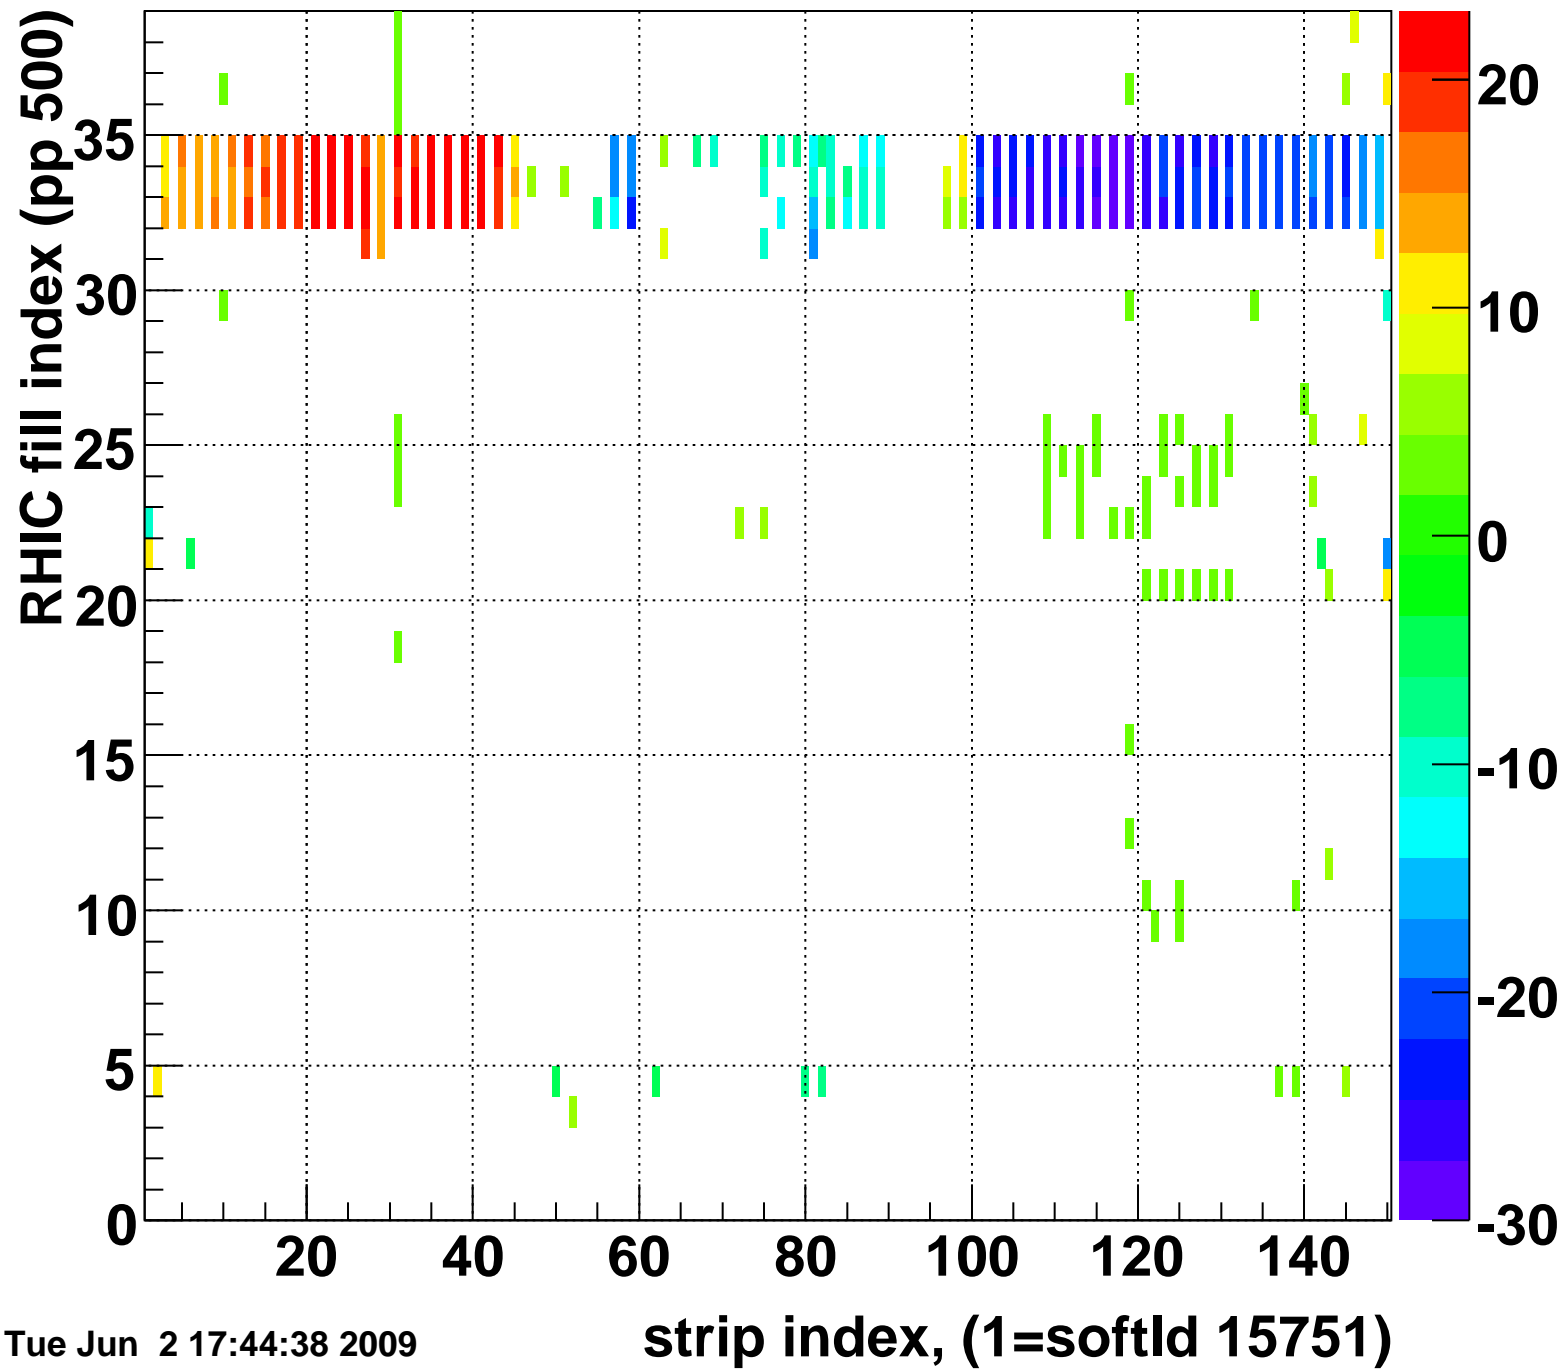

Mpv of ped residuum (ADC), BSMDE mod=106, good strips

Entries 261

Tue Jun 2 17:44:38 2009

Rms of ped residuum (ADC), BSMDE mod=106, good strips

Entries 5532

Tue Jun 2 17:44:38 2009

Bad strips (color=error bits), BSMDE mod=106

Entries 318

Tue Jun 2 17:44:38 2009

Mpv of ped residuum (ADC), BSMDP mod=106, good strips

Entries 901

Tue Jun 2 17:44:38 2009

Rms of ped residuum (ADC), BSMDP mod=106, good strips

Entries 5549

Bad strips (color=error bits), BSMDE mod=106