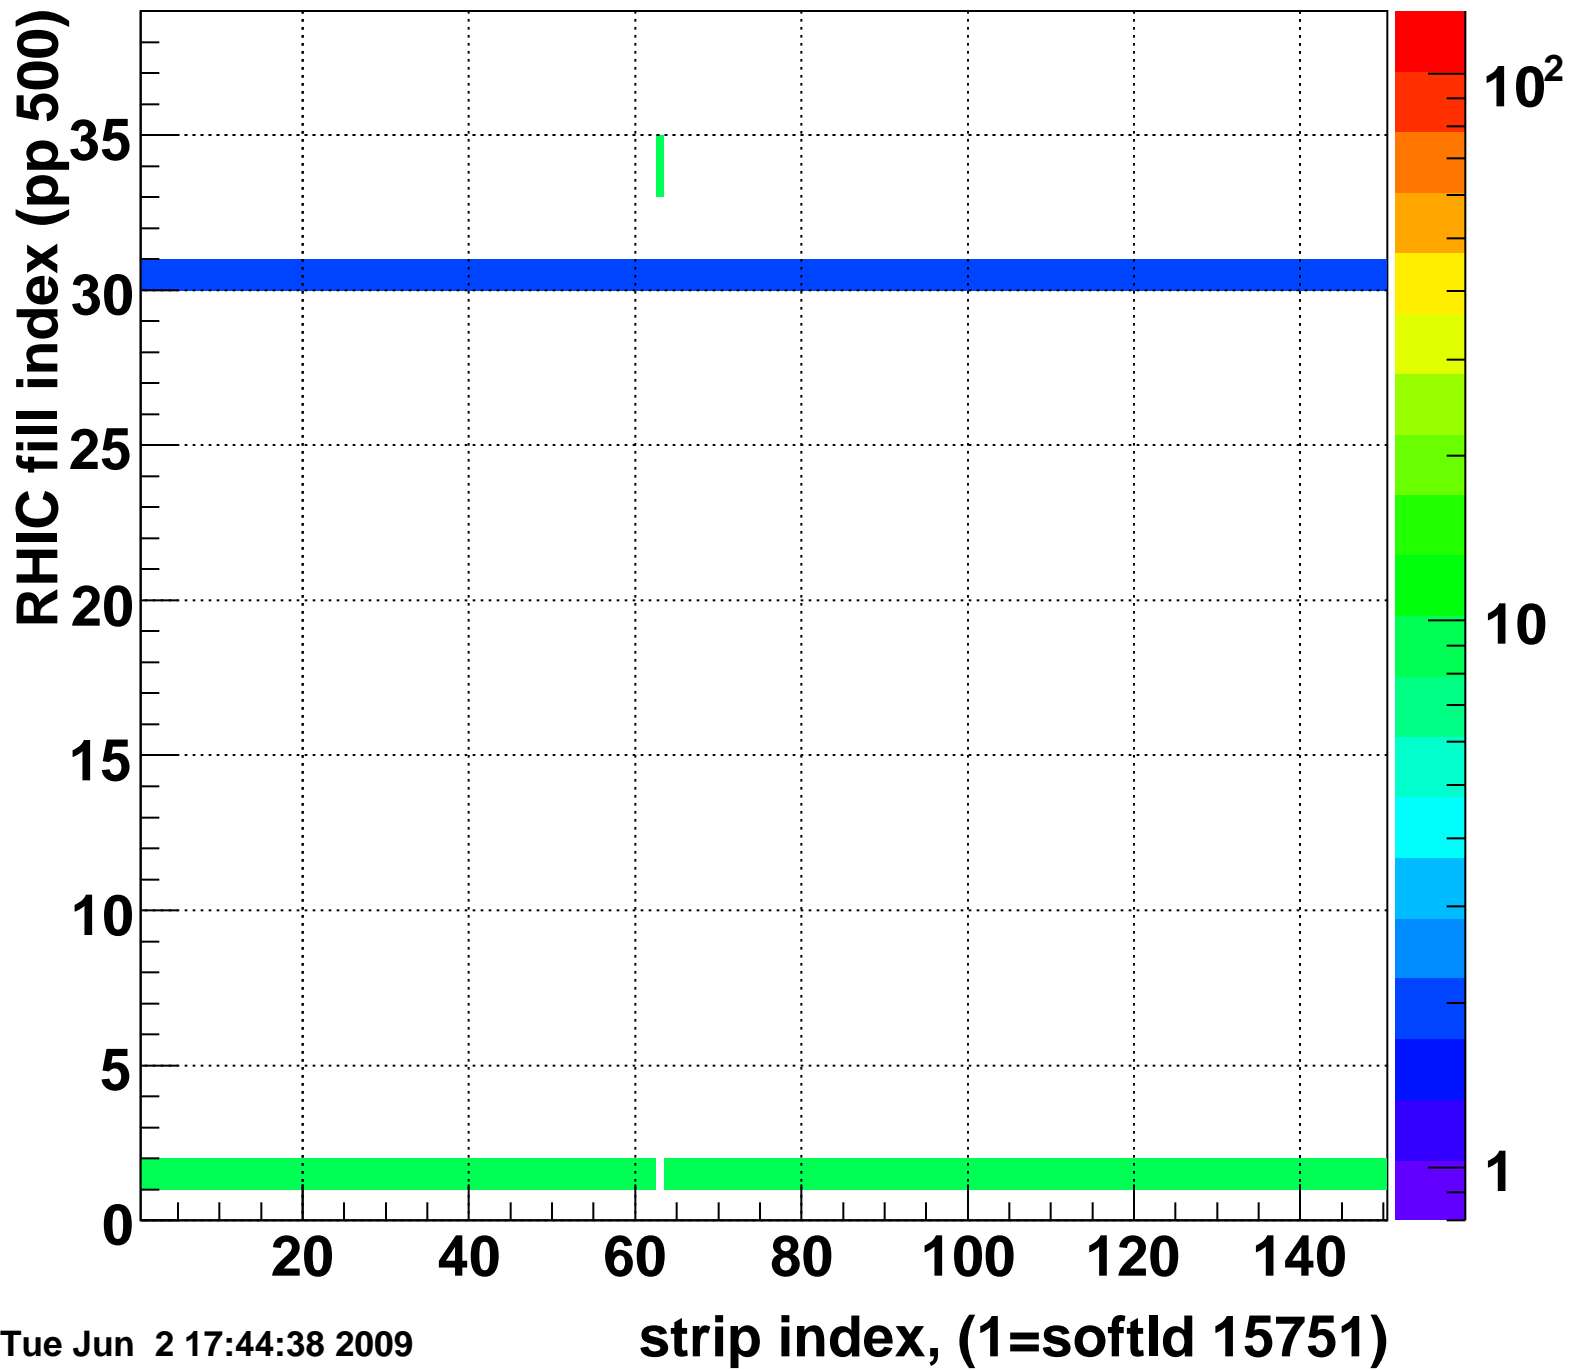

Bad strips (color=error bits), BSMDE mod=106

Entries 301

Tue Jun 2 17:44:38 2009