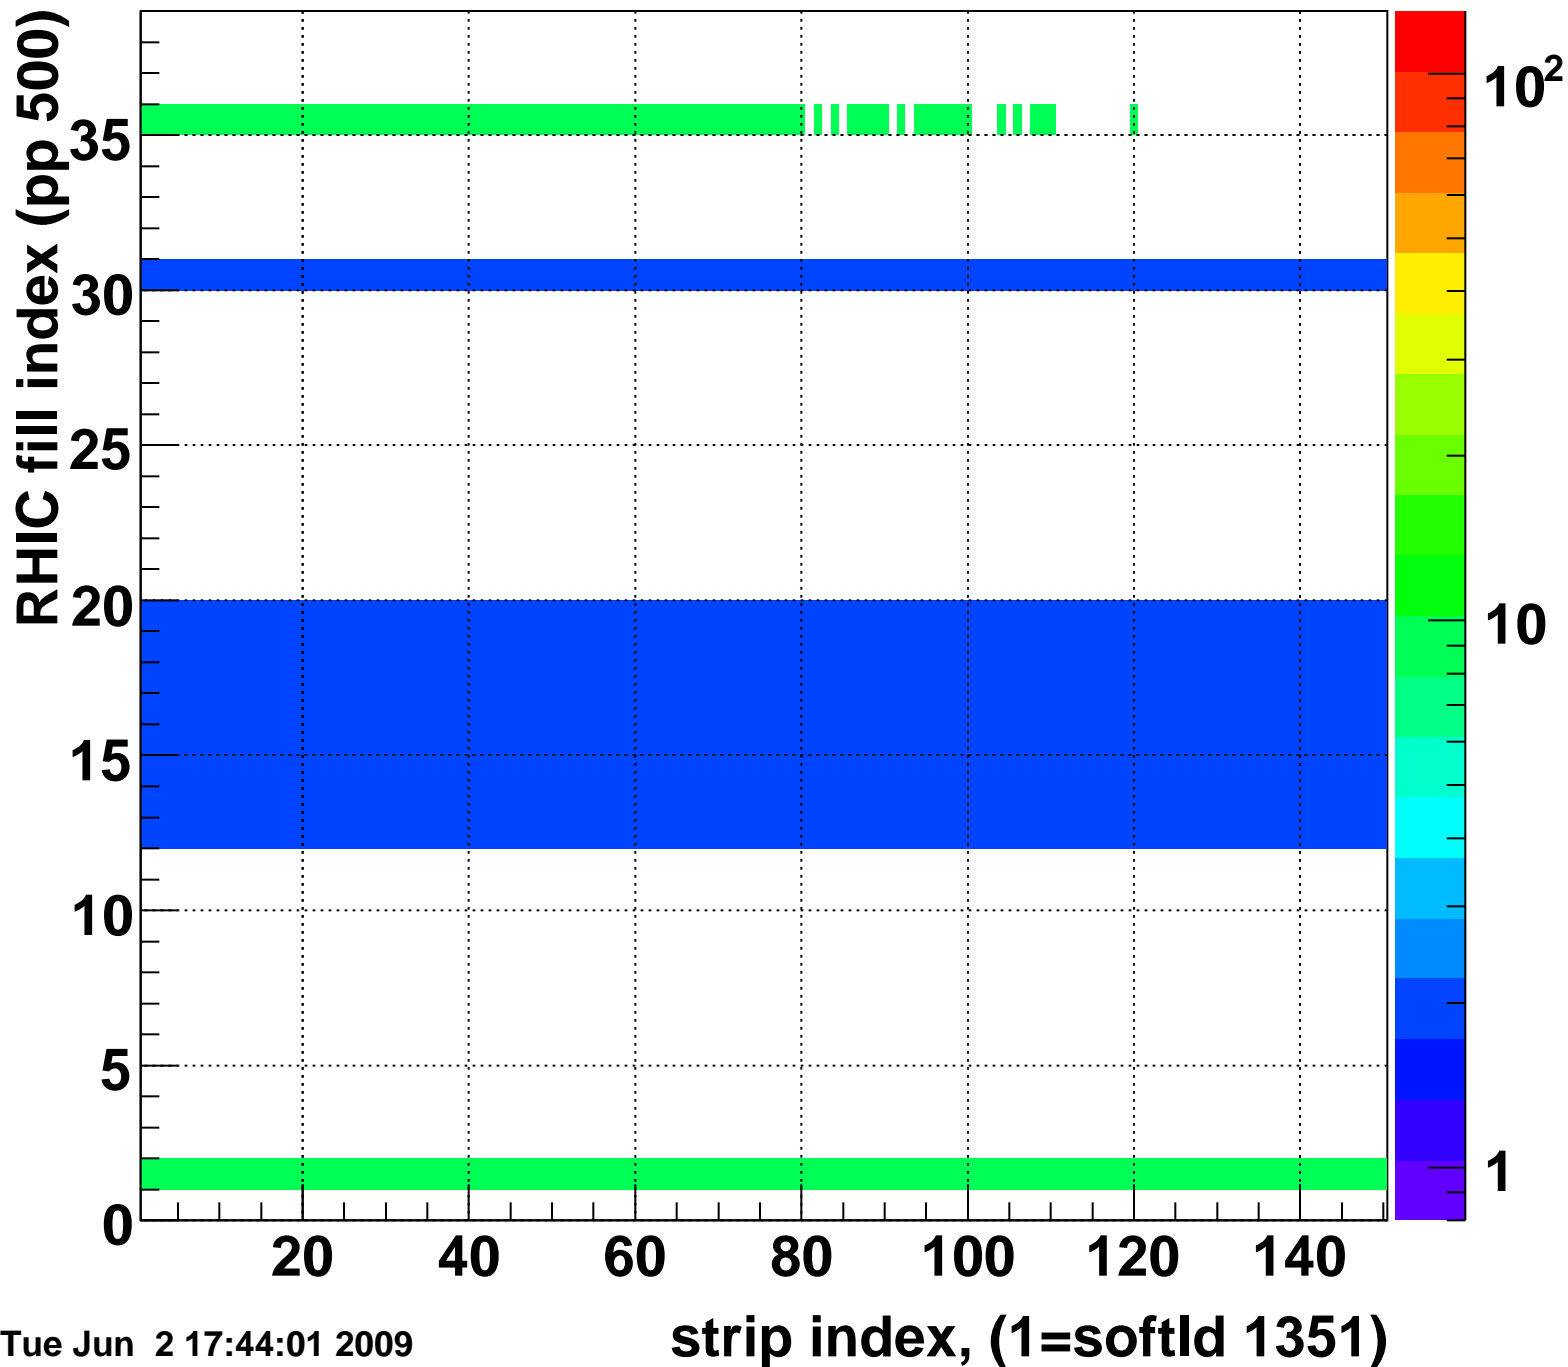

Bad strips (color=error bits), BSMDE mod=10

Entries 1601

Tue Jun 2 17:44:01 2009