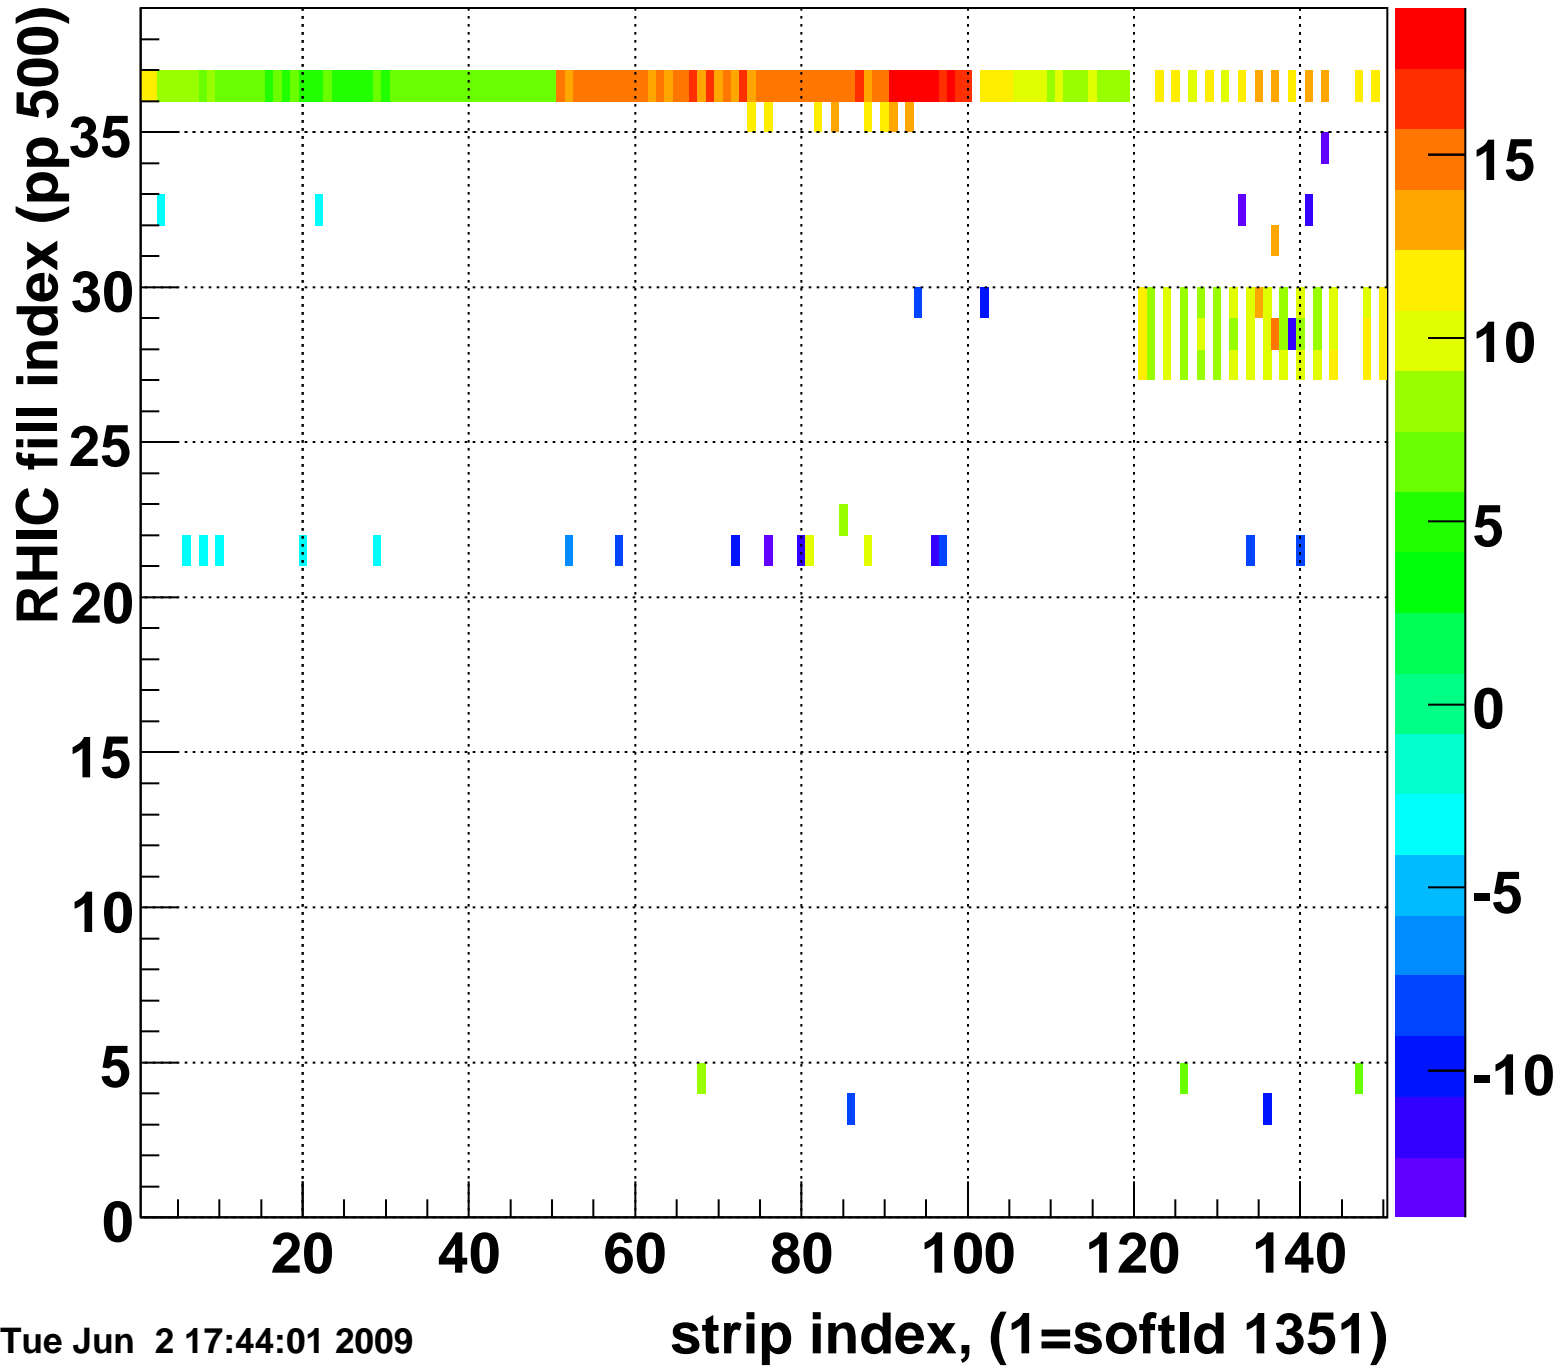

Mpv of ped residuum (ADC), BSMDE mod=10, good strips

Entries 217

Rms of ped residuum (ADC), BSMDE mod=10, good strips

Entries 4119

Tue Jun 2 17:44:01 2009

Bad strips (color=error bits), BSMDE mod=10

Entries 1731

Tue Jun 2 17:44:01 2009

Mpv of ped residuum (ADC), BSMDP mod=10, good strips

Entries 78

Tue Jun 2 17:44:01 2009

Rms of ped residuum (ADC), BSMDP mod=10, good strips

Entries 4249

Tue Jun 2 17:44:01 2009

Bad strips (color=error bits), BSMDE mod=10