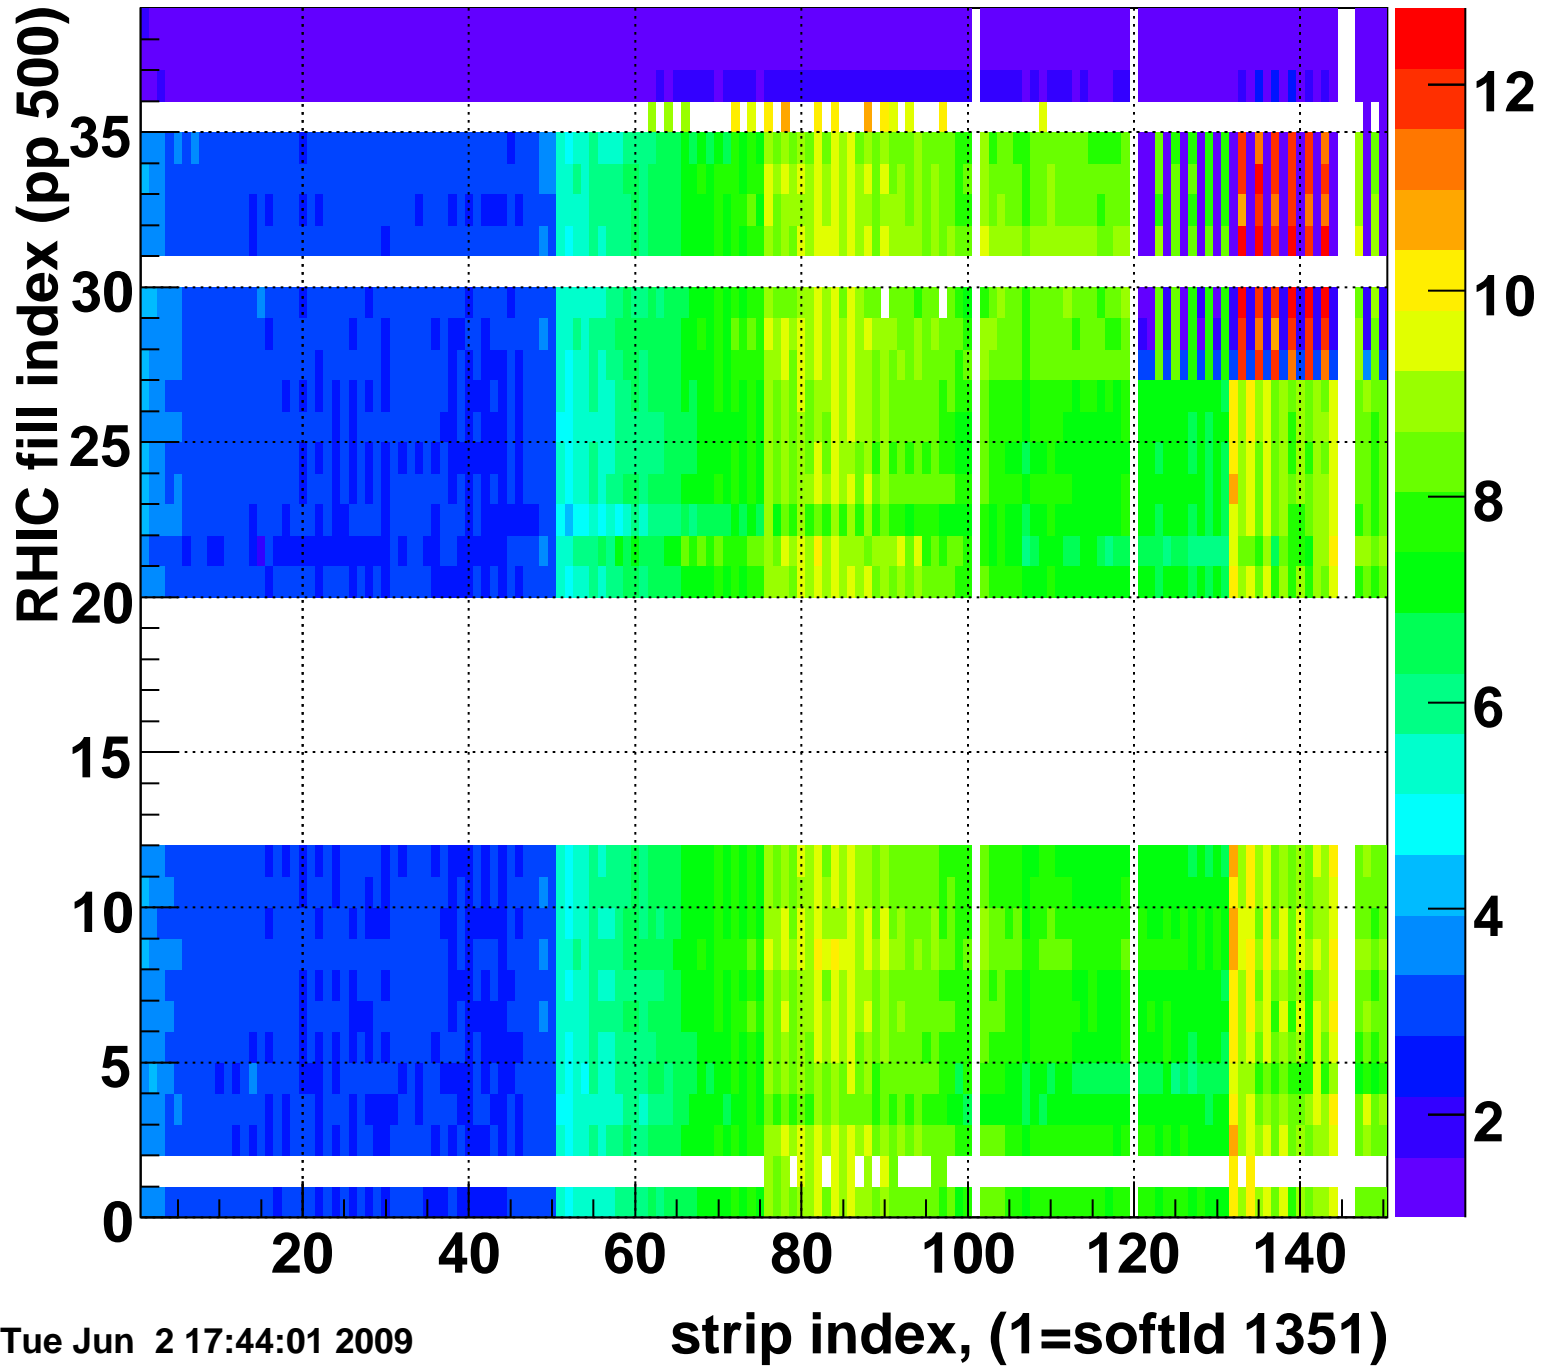

Mpv of ped residuum (ADC), BSMDE mod=10, good strips

Entries 217

Rms of ped residuum (ADC), BSMDE mod=10, good strips

Entries 4119

Tue Jun 2 17:44:01 2009

Bad strips (color=error bits), BSMDE mod=10

Entries 1731

Tue Jun 2 17:44:01 2009

Mpv of ped residuum (ADC), BSMDP mod=10, good strips

Entries 78

Tue Jun 2 17:44:01 2009

Rms of ped residuum (ADC), BSMDP mod=10, good strips

Entries 4249

Tue Jun 2 17:44:01 2009

Bad strips (color=error bits), BSMDE mod=10