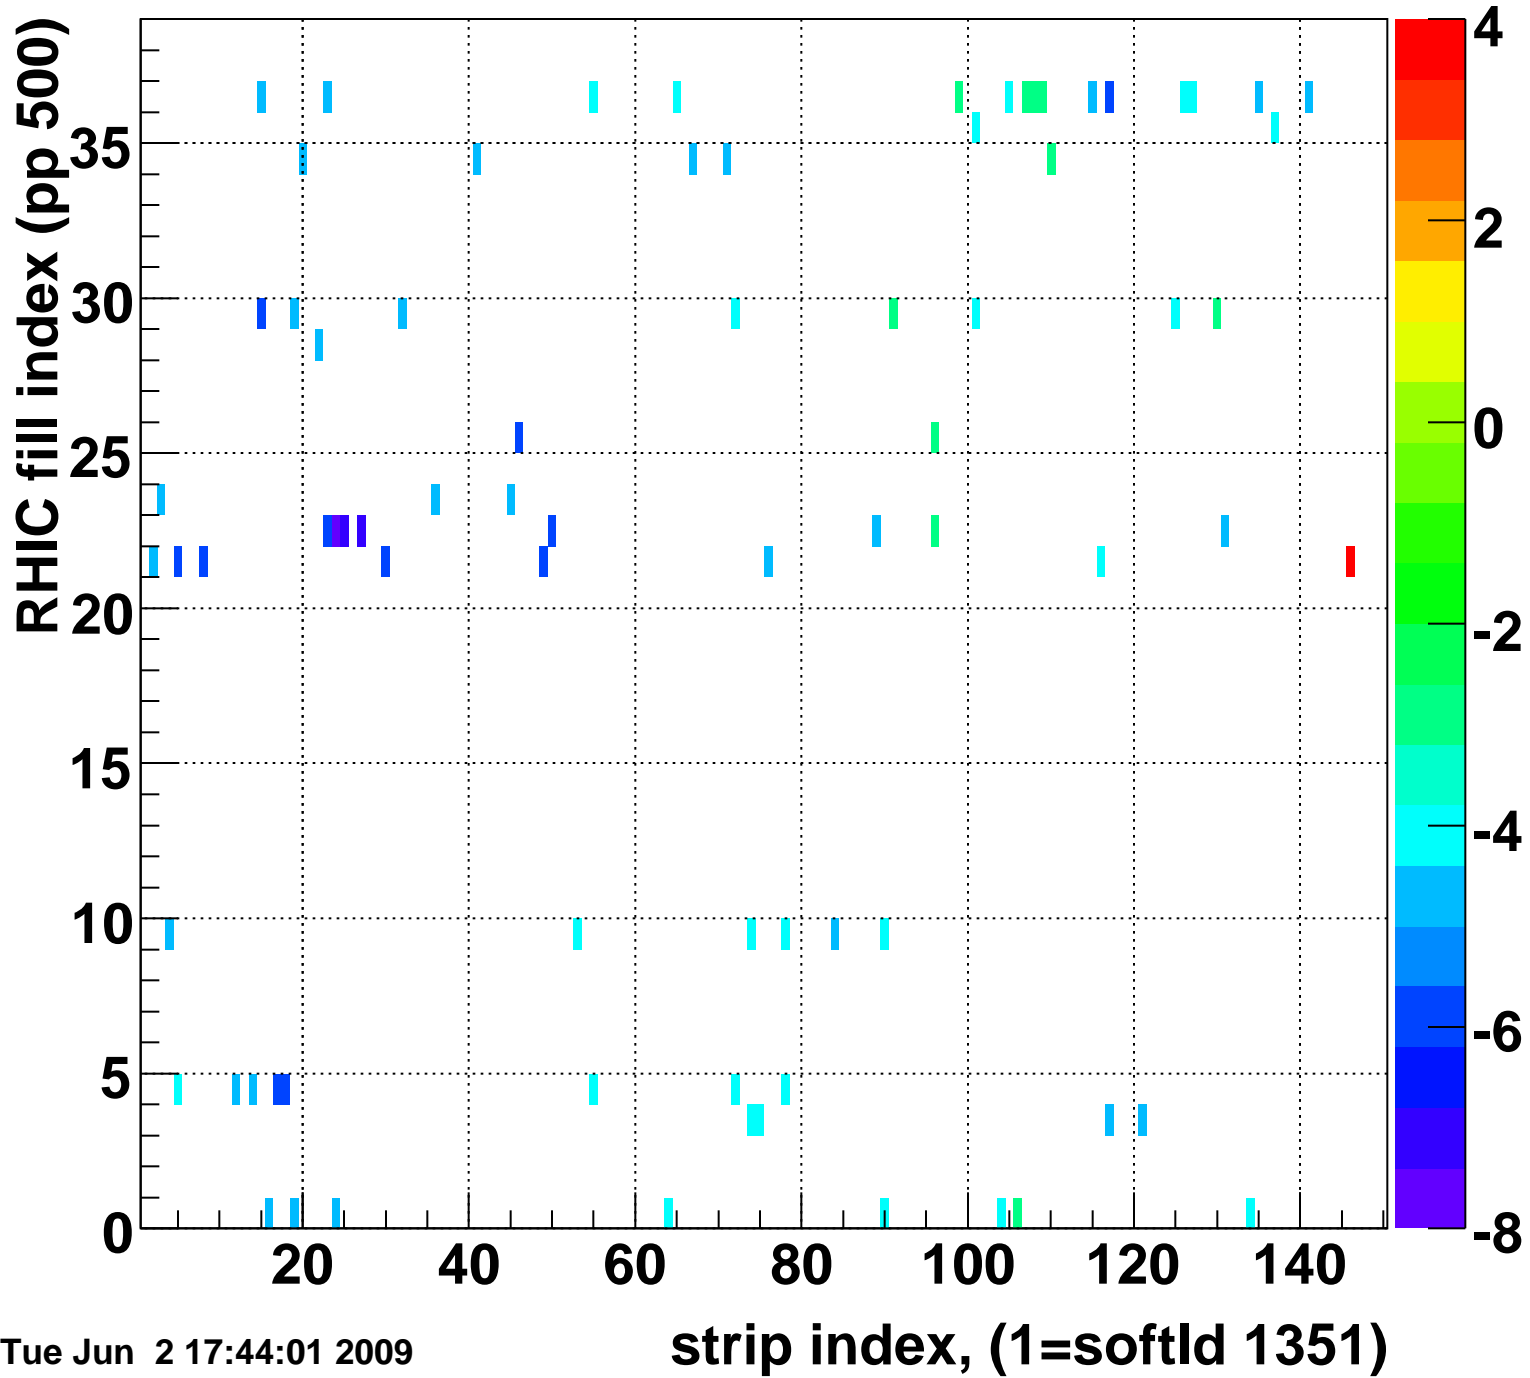

Mpv of ped residuum (ADC), BSMDE mod=10, good strips

Entries 217

Rms of ped residuum (ADC), BSMDE mod=10, good strips

Entries 4119

Tue Jun 2 17:44:01 2009

Bad strips (color=error bits), BSMDE mod=10

Entries 1731

Tue Jun 2 17:44:01 2009

Mpv of ped residuum (ADC), BSMDP mod=10, good strips

Entries 78

Tue Jun 2 17:44:01 2009

Rms of ped residuum (ADC), BSMDP mod=10, good strips

Entries 4249

Tue Jun 2 17:44:01 2009

Bad strips (color=error bits), BSMDE mod=10