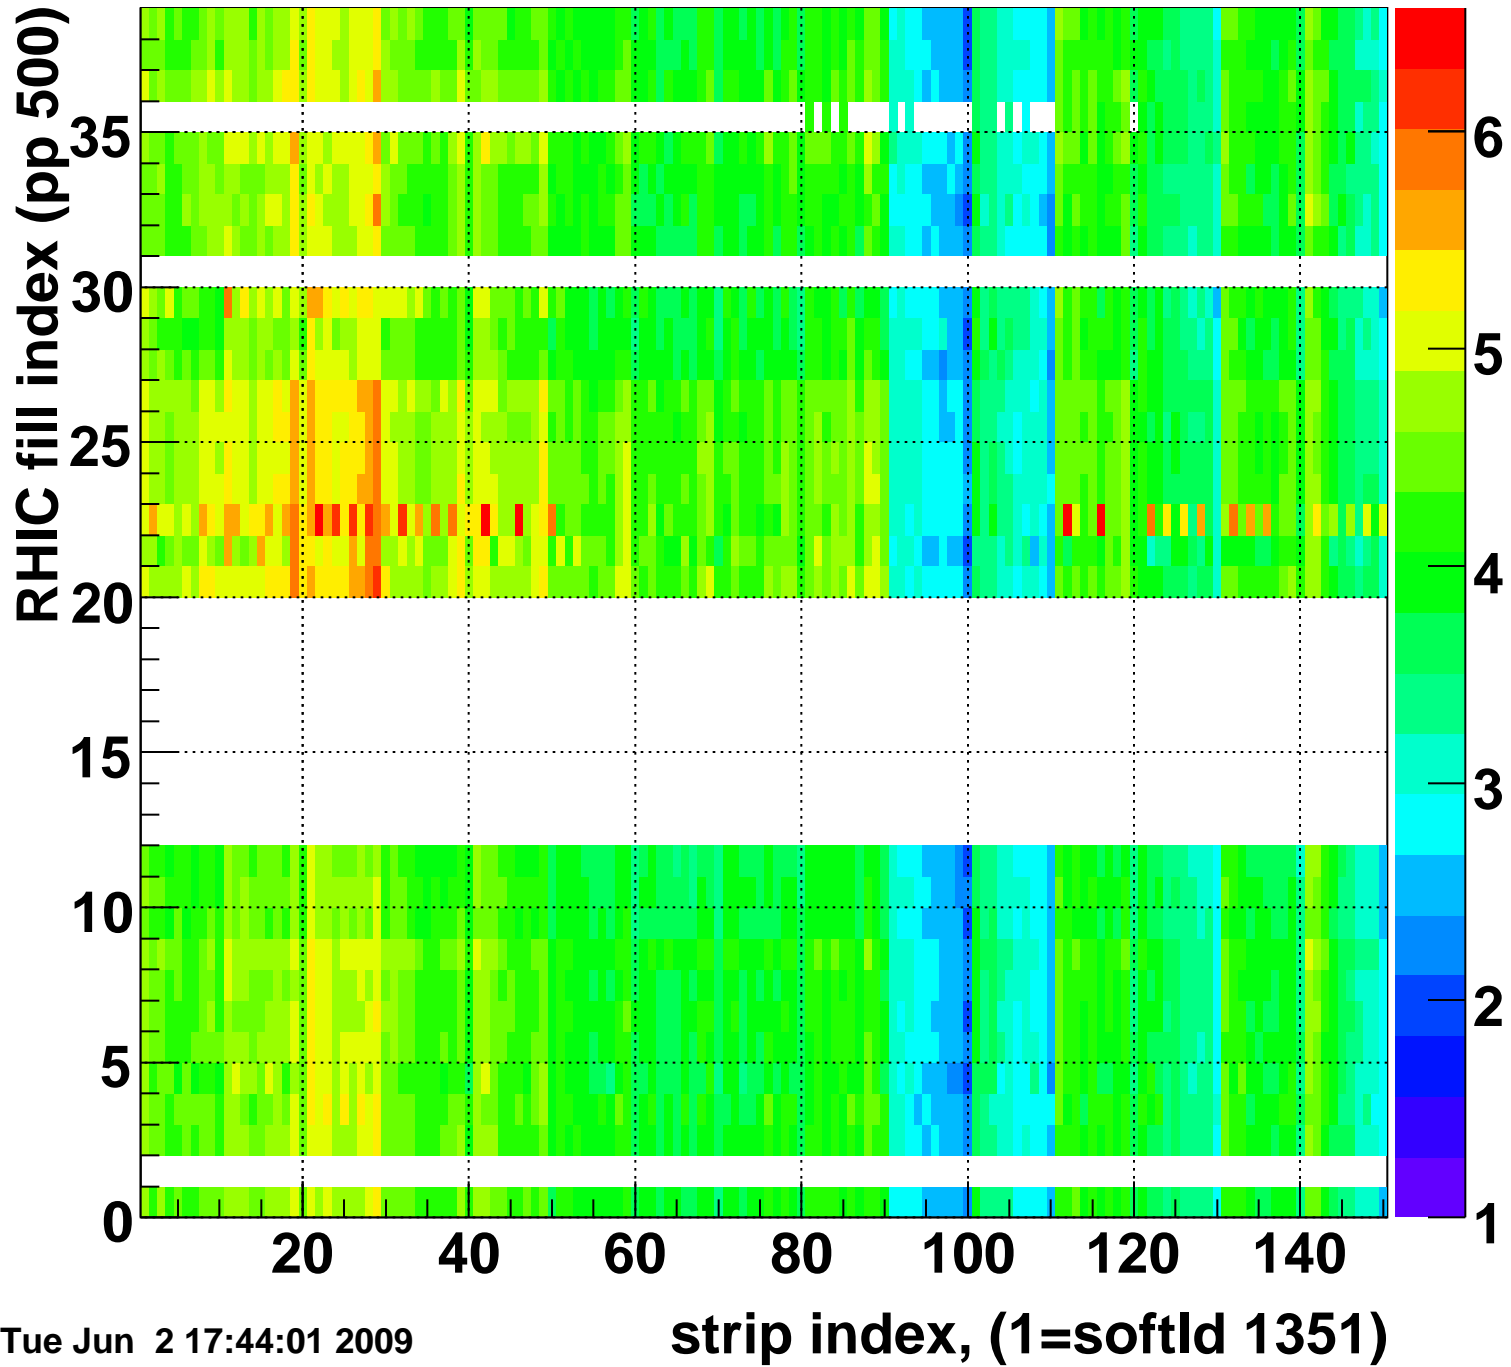

Mpv of ped residuum (ADC), BSMDE mod=10, good strips

Entries 217

Rms of ped residuum (ADC), BSMDE mod=10, good strips

Entries 4119

Tue Jun 2 17:44:01 2009

Bad strips (color=error bits), BSMDE mod=10

Entries 1731

Tue Jun 2 17:44:01 2009

Mpv of ped residuum (ADC), BSMDP mod=10, good strips

Entries 78

Tue Jun 2 17:44:01 2009

Rms of ped residuum (ADC), BSMDP mod=10, good strips

Entries 4249

Tue Jun 2 17:44:01 2009

Bad strips (color=error bits), BSMDE mod=10