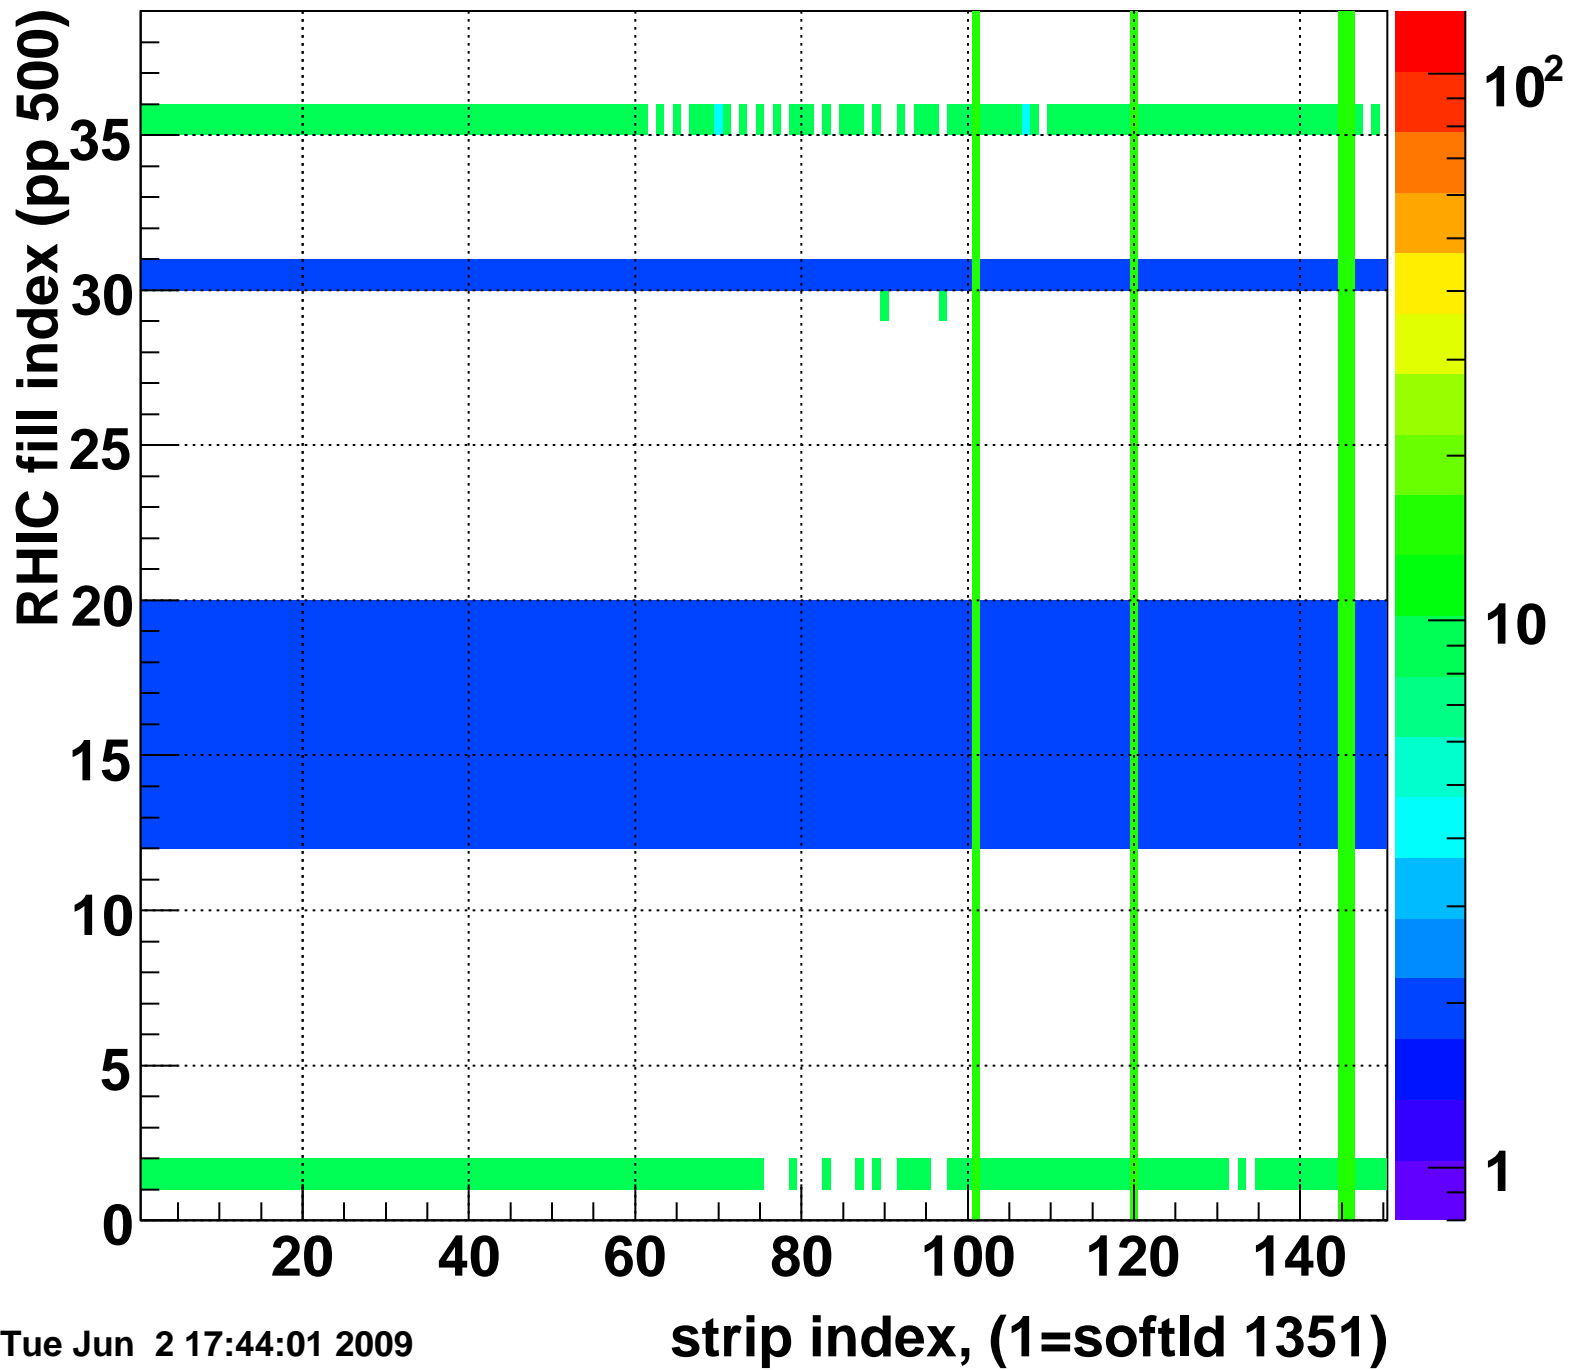

Mpv of ped residuum (ADC), BSMDE mod=10, good strips

Entries 217

Rms of ped residuum (ADC), BSMDE mod=10, good strips

Entries 4119

Tue Jun 2 17:44:01 2009

Bad strips (color=error bits), BSMDE mod=10

Entries 1731

Tue Jun 2 17:44:01 2009

Mpv of ped residuum (ADC), BSMDP mod=10, good strips

Entries 78

Tue Jun 2 17:44:01 2009

Rms of ped residuum (ADC), BSMDP mod=10, good strips

Entries 4249

Tue Jun 2 17:44:01 2009

Bad strips (color=error bits), BSMDE mod=10