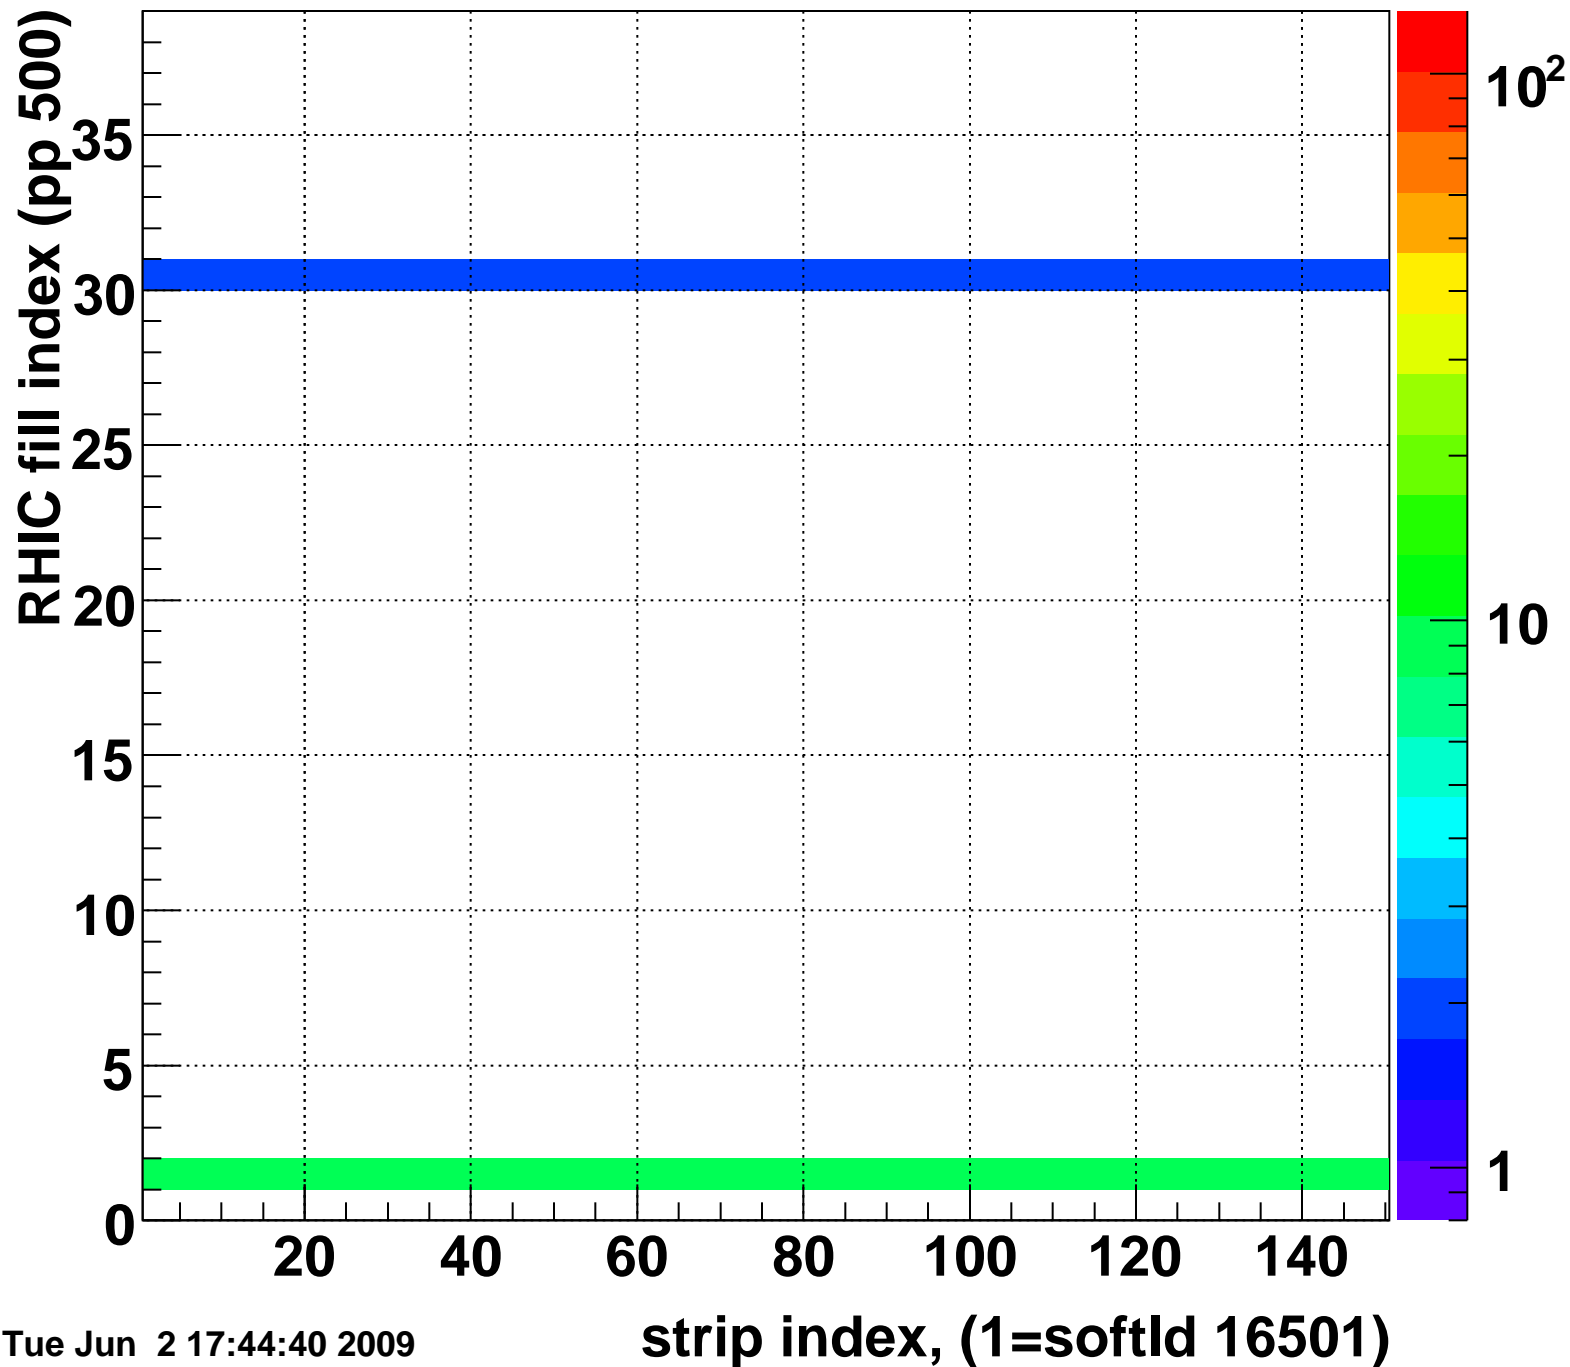

Mpv of ped residuum (ADC), BSMDE mod=111, good strips

Entries 18

Tue Jun 2 17:44:40 2009

Rms of ped residuum (ADC), BSMDE mod=111, good strips

Entries 5439

Tue Jun 2 17:44:40 2009

Bad strips (color=error bits), BSMDE mod=111

Entries 411

Tue Jun 2 17:44:40 2009

Mpv of ped residuum (ADC), BSMDP mod=111, good strips

Entries 261

Tue Jun 2 17:44:40 2009

Rms of ped residuum (ADC), BSMDP mod=111, good strips

Entries 5550

Tue Jun 2 17:44:40 2009

Bad strips (color=error bits), BSMDE mod=111

Entries 300

Tue Jun 2 17:44:40 2009