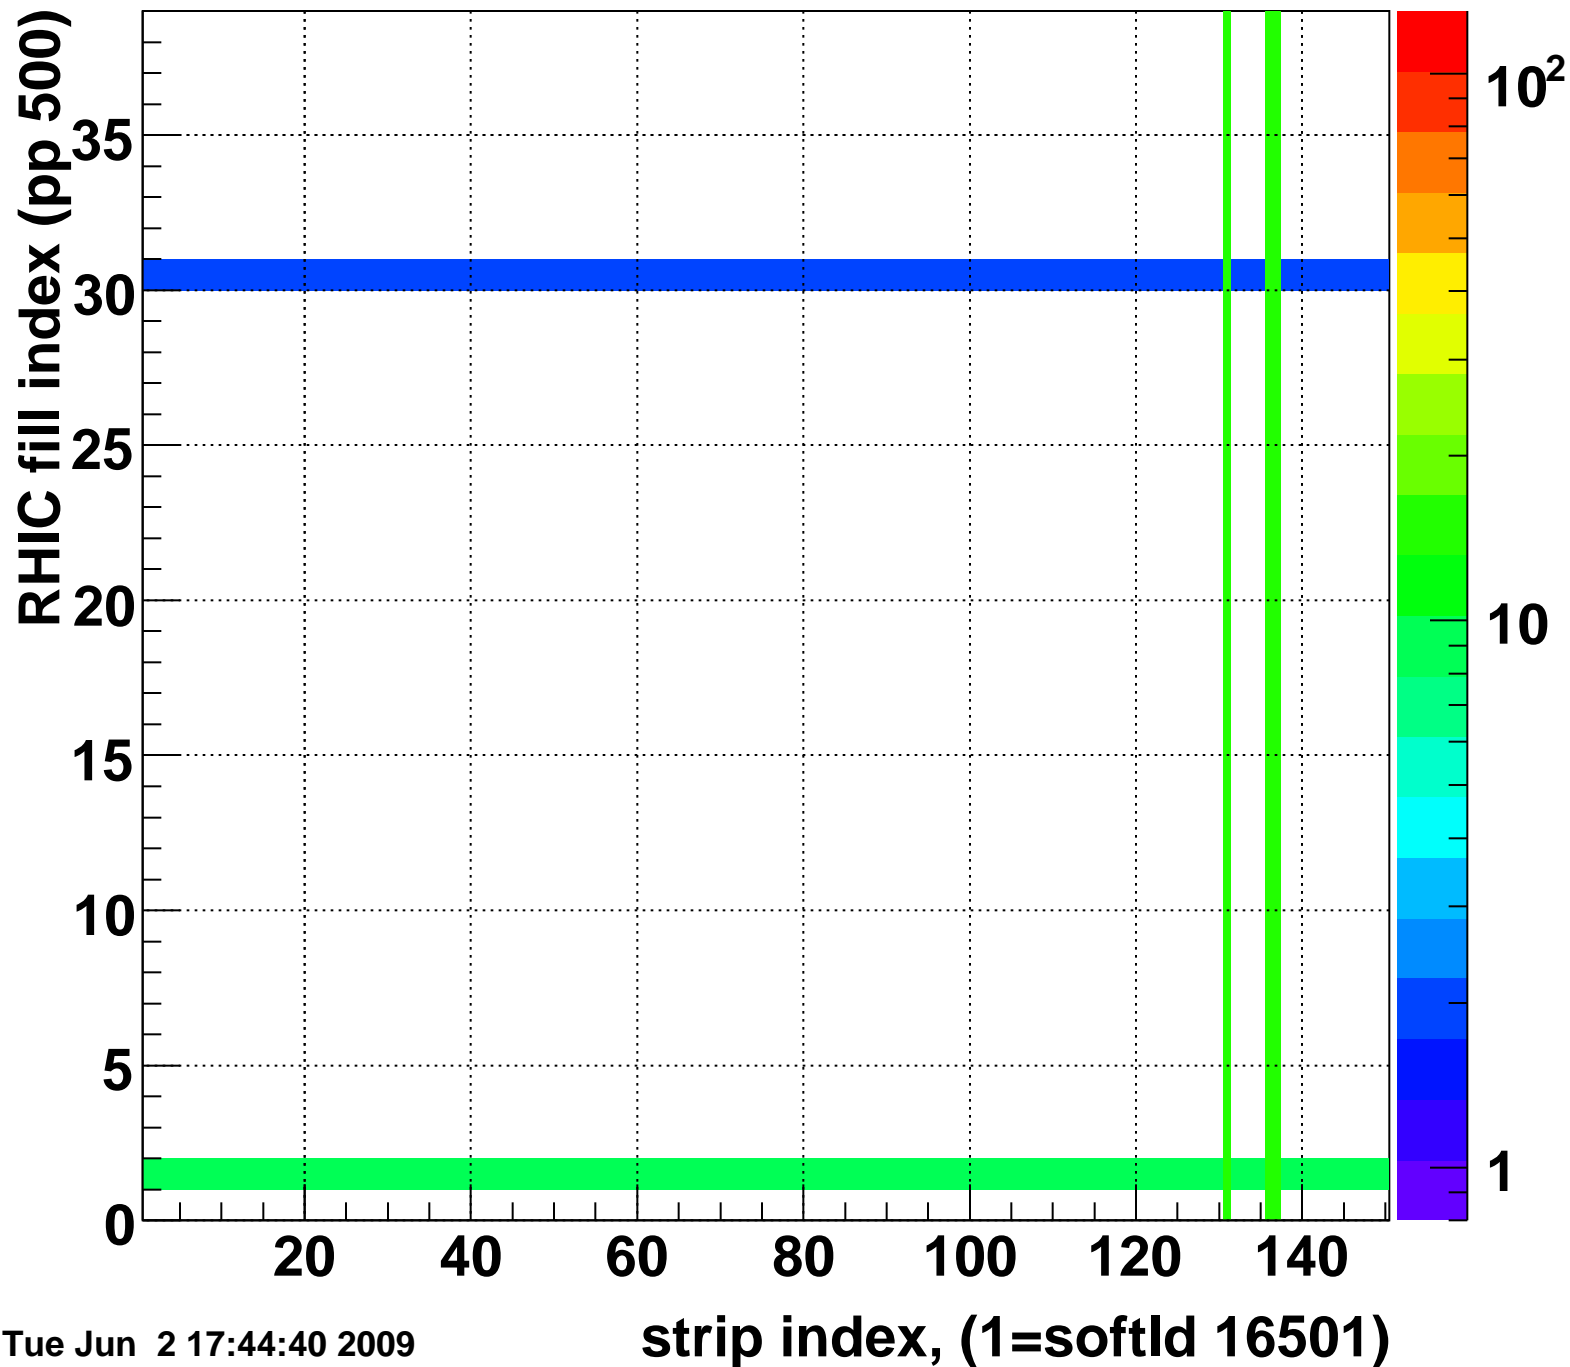

Mpv of ped residuum (ADC), BSMDE mod=111, good strips

Entries 18

Tue Jun 2 17:44:40 2009

Rms of ped residuum (ADC), BSMDE mod=111, good strips

Entries 5439

Tue Jun 2 17:44:40 2009

Bad strips (color=error bits), BSMDE mod=111

Entries 411

Tue Jun 2 17:44:40 2009

Mpv of ped residuum (ADC), BSMDP mod=111, good strips

Entries 261

Tue Jun 2 17:44:40 2009

Rms of ped residuum (ADC), BSMDP mod=111, good strips

Entries 5550

Tue Jun 2 17:44:40 2009

Bad strips (color=error bits), BSMDE mod=111

Entries 300

Tue Jun 2 17:44:40 2009