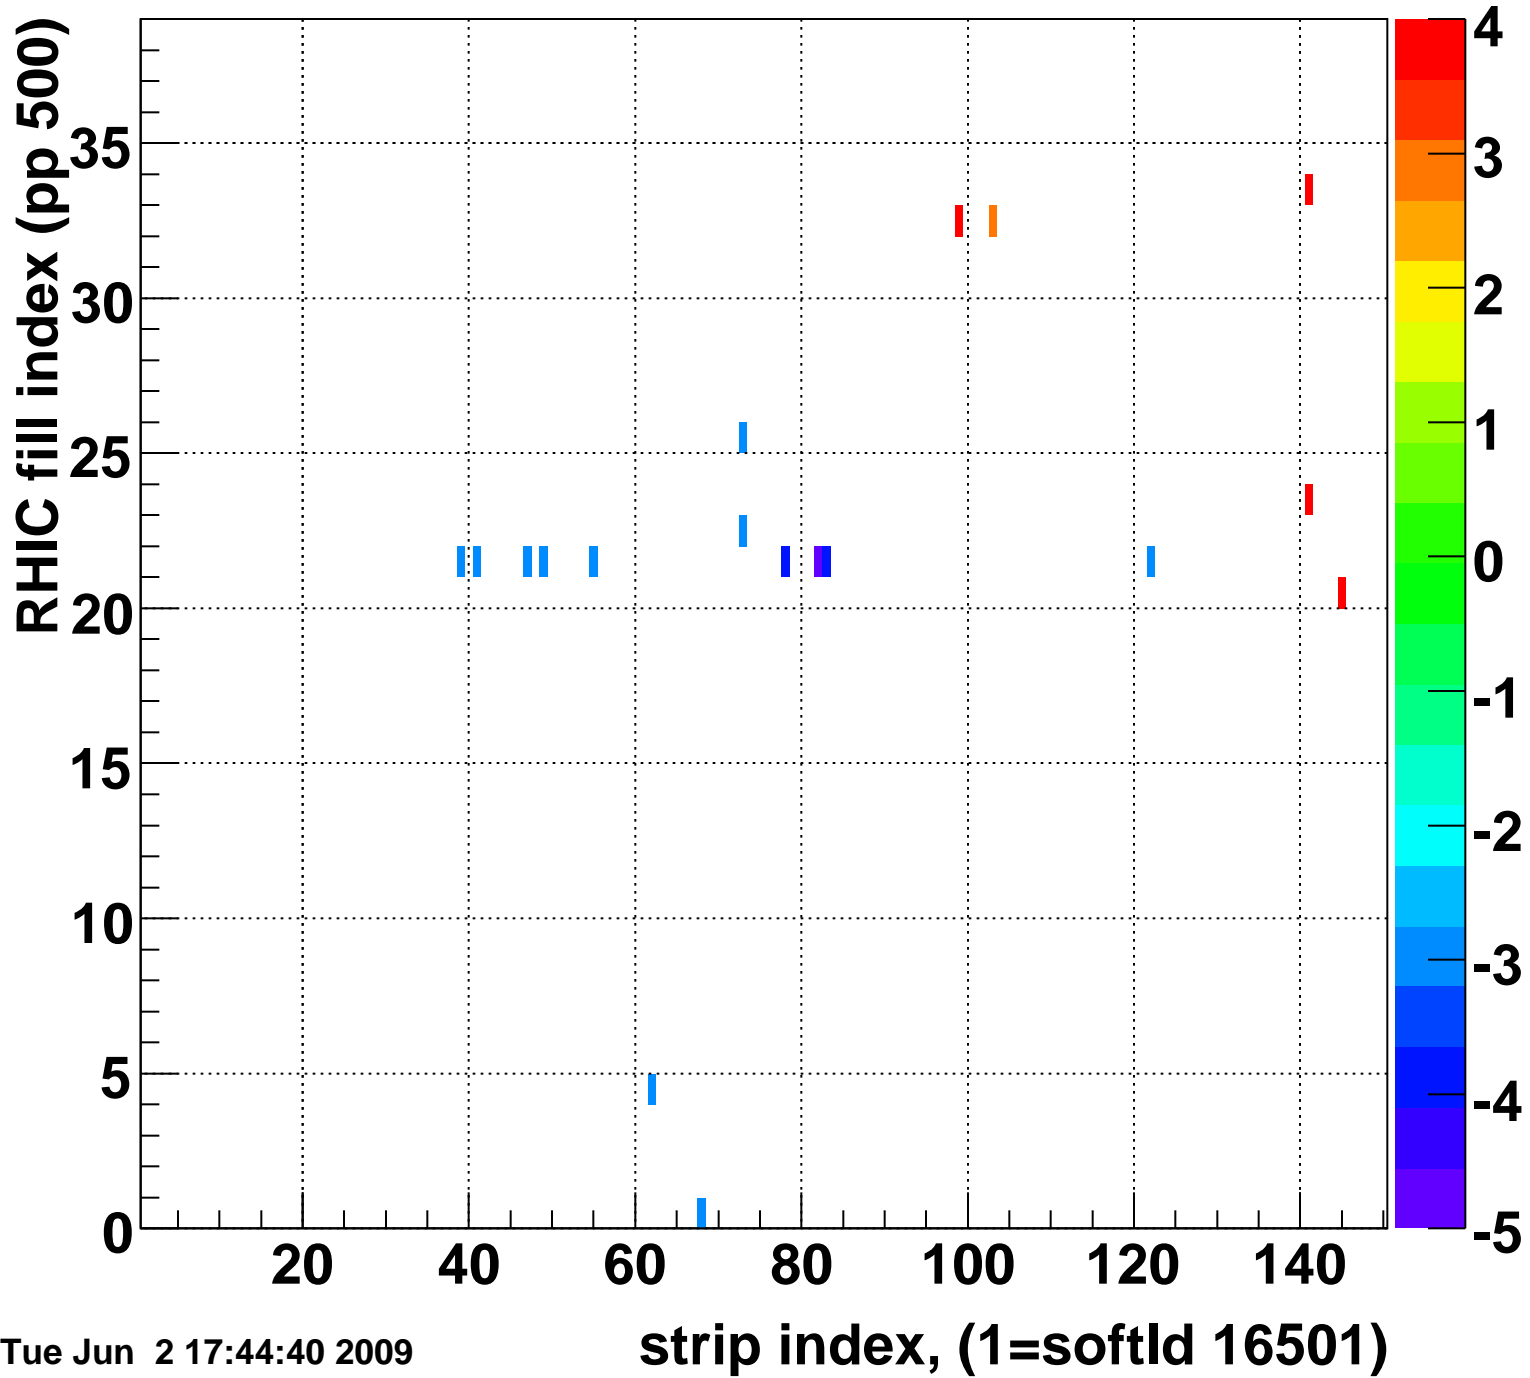

Mpv of ped residuum (ADC), BSMDE mod=111, good strips

Entries 18

Tue Jun 2 17:44:40 2009

Rms of ped residuum (ADC), BSMDE mod=111, good strips

Entries 5439

Tue Jun 2 17:44:40 2009

Bad strips (color=error bits), BSMDE mod=111

Entries 411

Tue Jun 2 17:44:40 2009

Mpv of ped residuum (ADC), BSMDP mod=111, good strips

Entries 261

Tue Jun 2 17:44:40 2009

Rms of ped residuum (ADC), BSMDP mod=111, good strips

Entries 5550

Tue Jun 2 17:44:40 2009

Bad strips (color=error bits), BSMDE mod=111

Entries 300

Tue Jun 2 17:44:40 2009