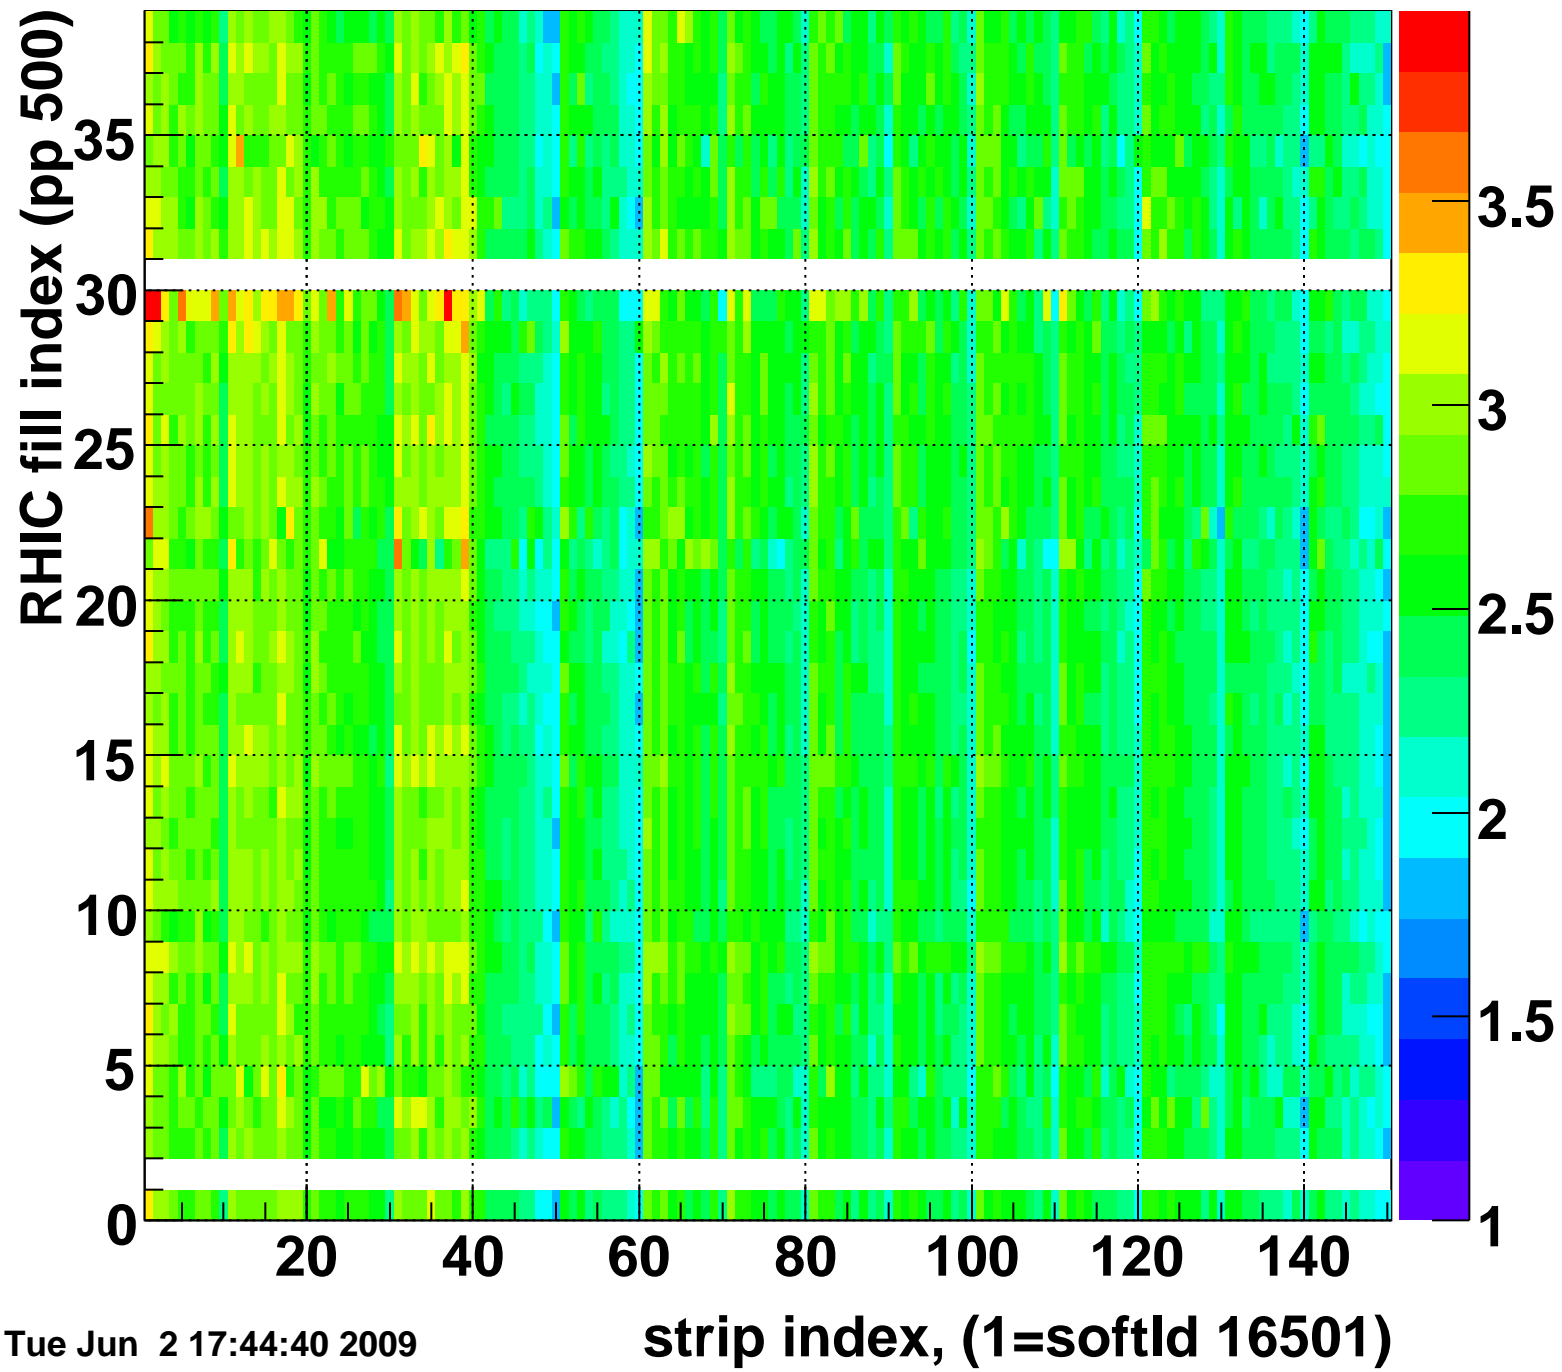

Mpv of ped residuum (ADC), BSMDE mod=111, good strips

Entries 18

Tue Jun 2 17:44:40 2009

Rms of ped residuum (ADC), BSMDE mod=111, good strips

Entries 5439

Tue Jun 2 17:44:40 2009

Bad strips (color=error bits), BSMDE mod=111

Entries 411

Tue Jun 2 17:44:40 2009

Mpv of ped residuum (ADC), BSMDP mod=111, good strips

Entries 261

Tue Jun 2 17:44:40 2009

Rms of ped residuum (ADC), BSMDP mod=111, good strips

Entries 5550

Tue Jun 2 17:44:40 2009

Bad strips (color=error bits), BSMDE mod=111

Entries 300

Tue Jun 2 17:44:40 2009