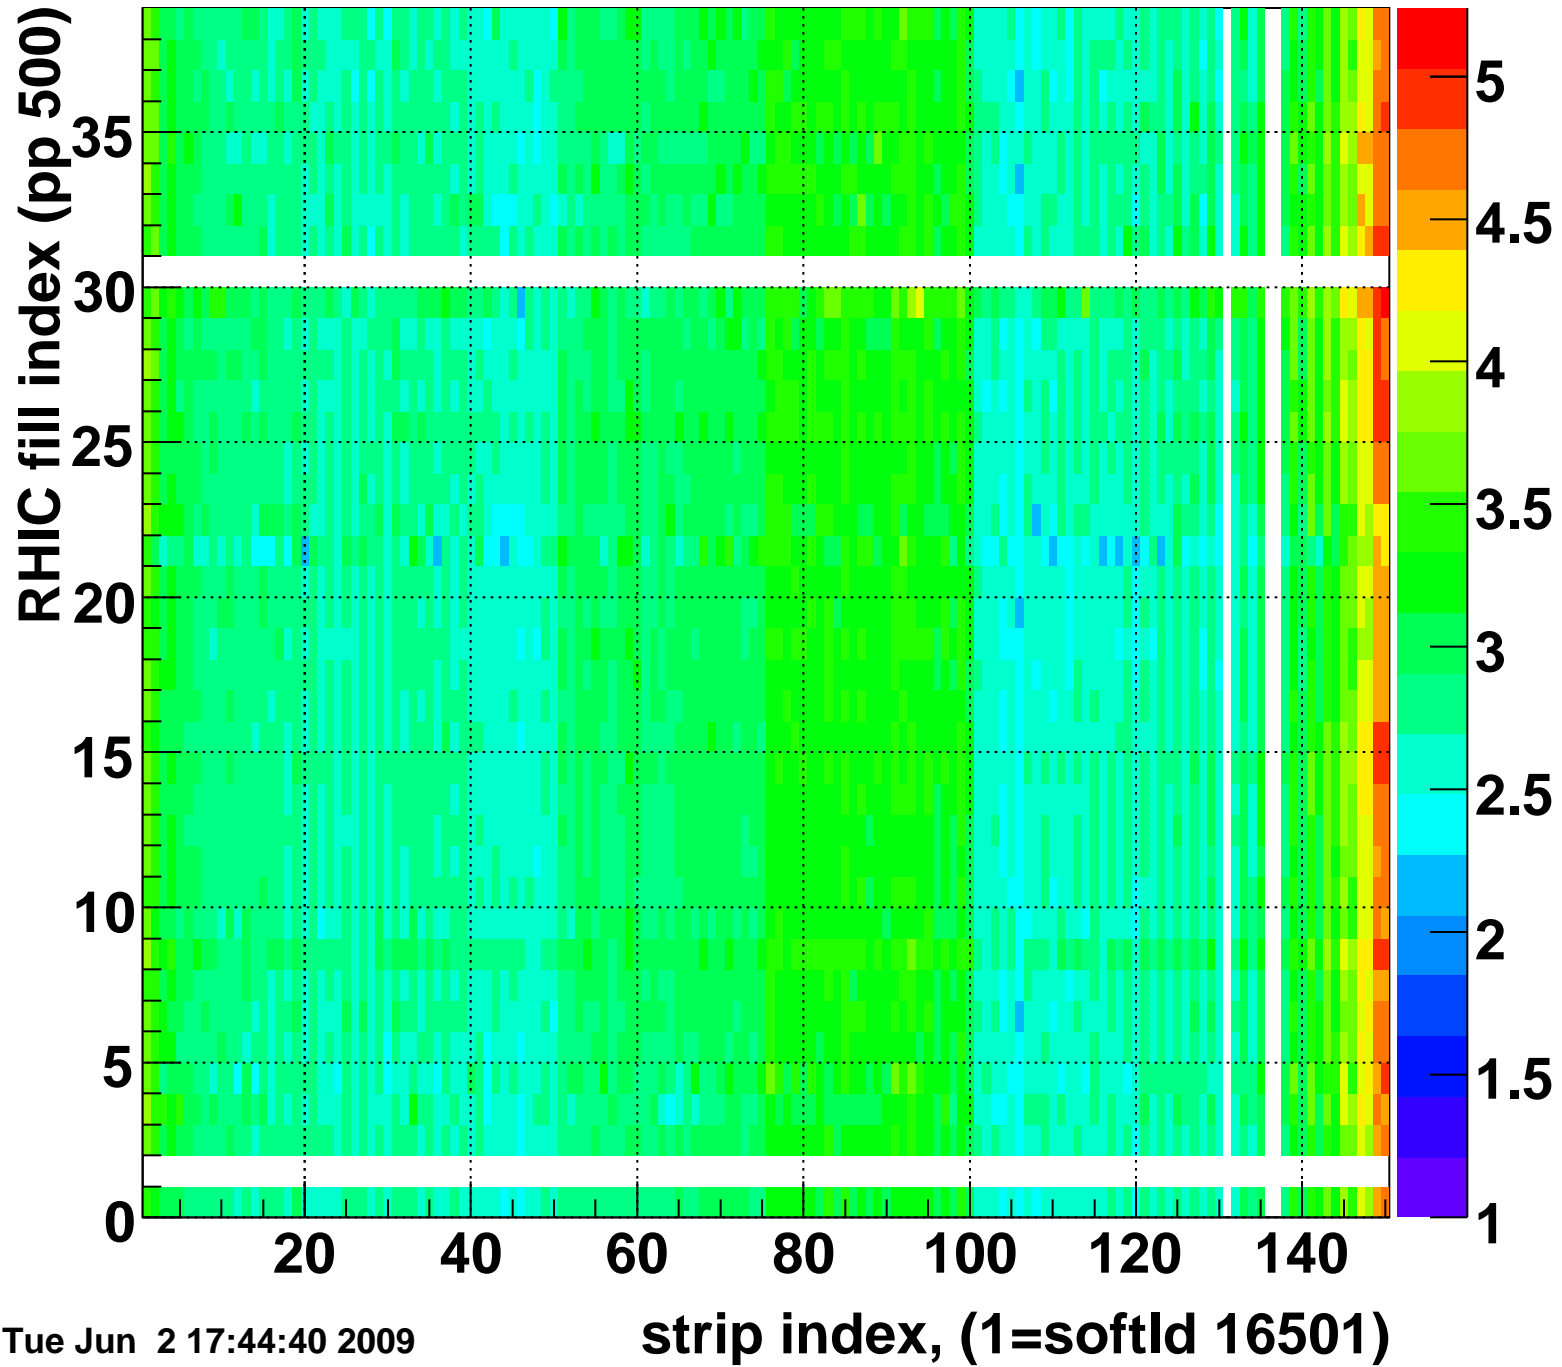

Mpv of ped residuum (ADC), BSMDE mod=111, good strips

Entries 18

Tue Jun 2 17:44:40 2009

Rms of ped residuum (ADC), BSMDE mod=111, good strips

Entries 5439

Tue Jun 2 17:44:40 2009

Bad strips (color=error bits), BSMDE mod=111

Entries 411

Tue Jun 2 17:44:40 2009

Mpv of ped residuum (ADC), BSMDP mod=111, good strips

Entries 261

Tue Jun 2 17:44:40 2009

Rms of ped residuum (ADC), BSMDP mod=111, good strips

Entries 5550

Tue Jun 2 17:44:40 2009

Bad strips (color=error bits), BSMDE mod=111

Entries 300

Tue Jun 2 17:44:40 2009