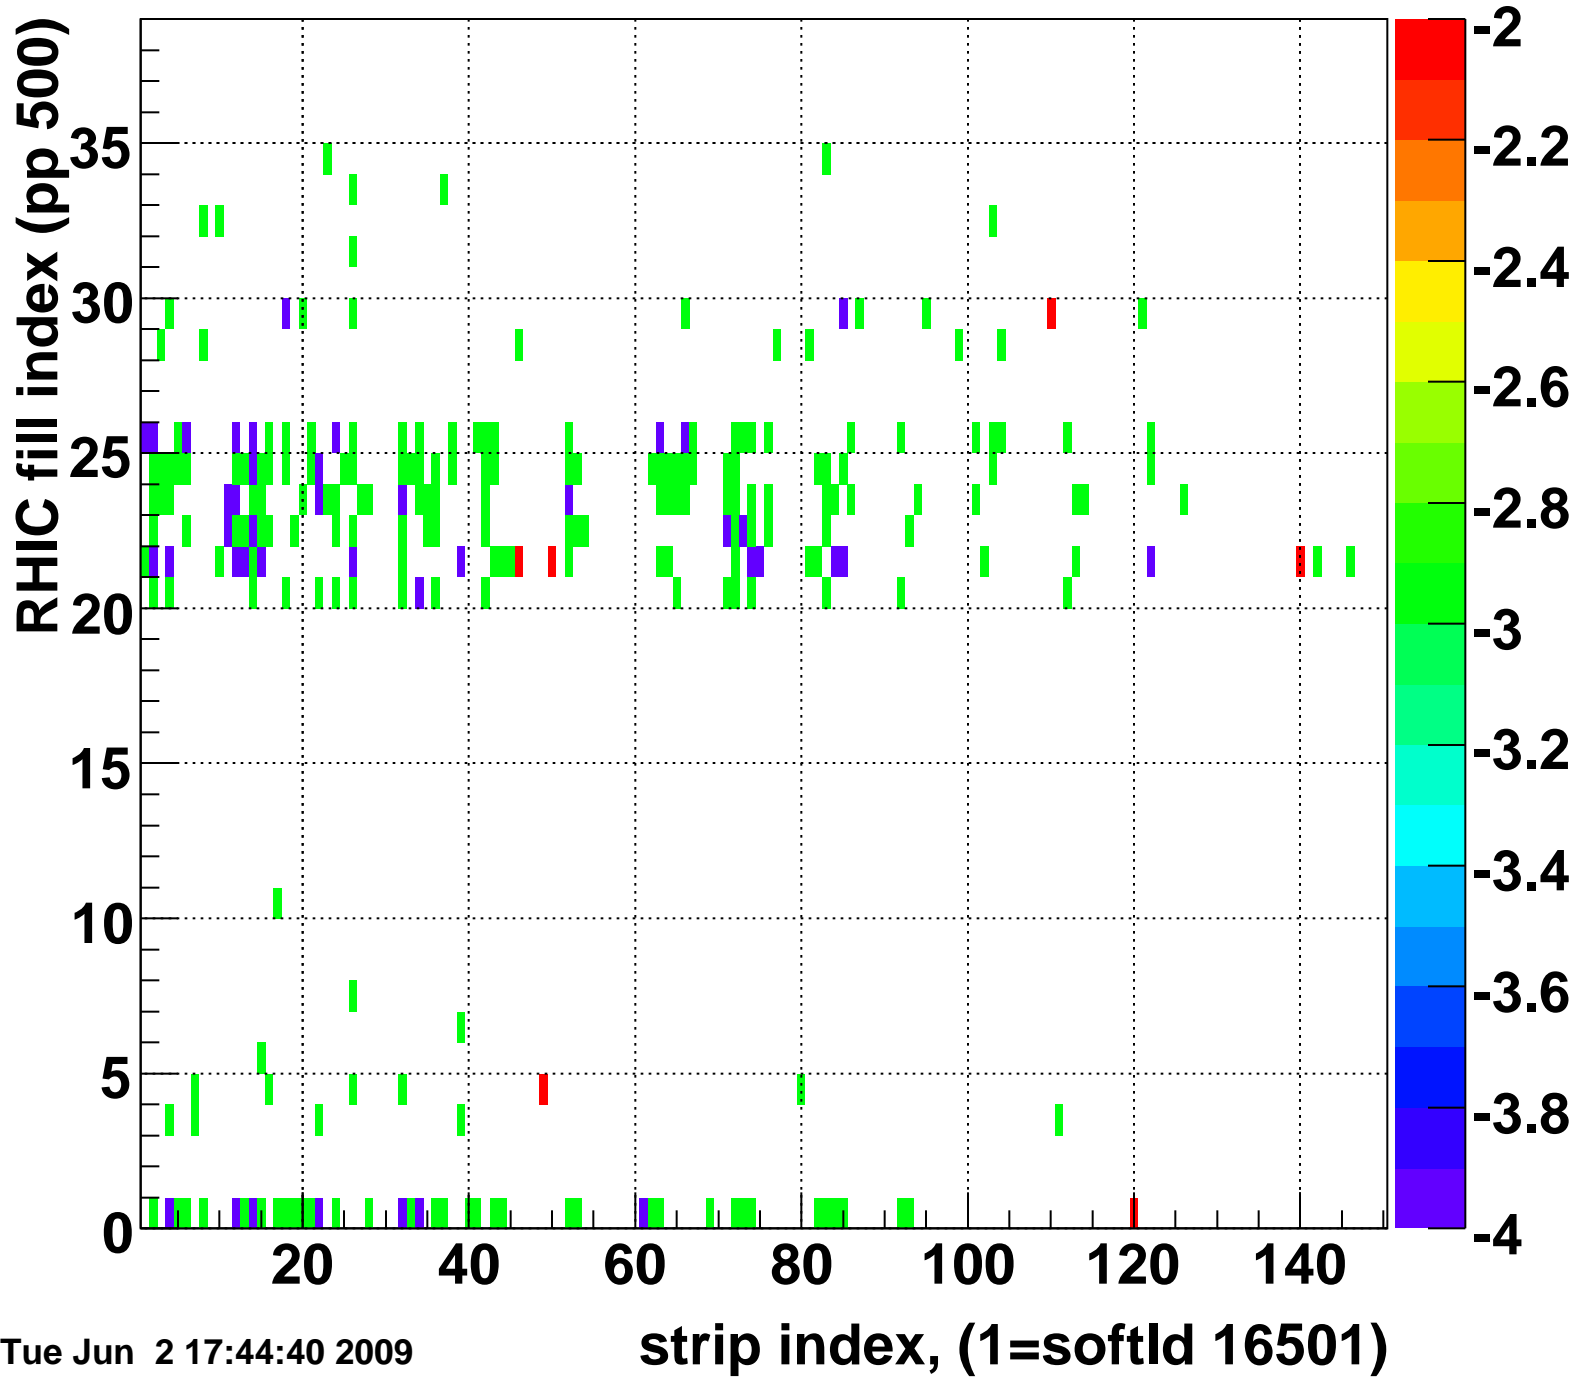

Mpv of ped residuum (ADC), BSMDE mod=111, good strips

Entries 18

Tue Jun 2 17:44:40 2009

Rms of ped residuum (ADC), BSMDE mod=111, good strips

Entries 5439

Tue Jun 2 17:44:40 2009

Bad strips (color=error bits), BSMDE mod=111

Entries 411

Tue Jun 2 17:44:40 2009

Mpv of ped residuum (ADC), BSMDP mod=111, good strips

Entries 261

Tue Jun 2 17:44:40 2009

Rms of ped residuum (ADC), BSMDP mod=111, good strips

Entries 5550

Tue Jun 2 17:44:40 2009

Bad strips (color=error bits), BSMDE mod=111

Entries 300

Tue Jun 2 17:44:40 2009