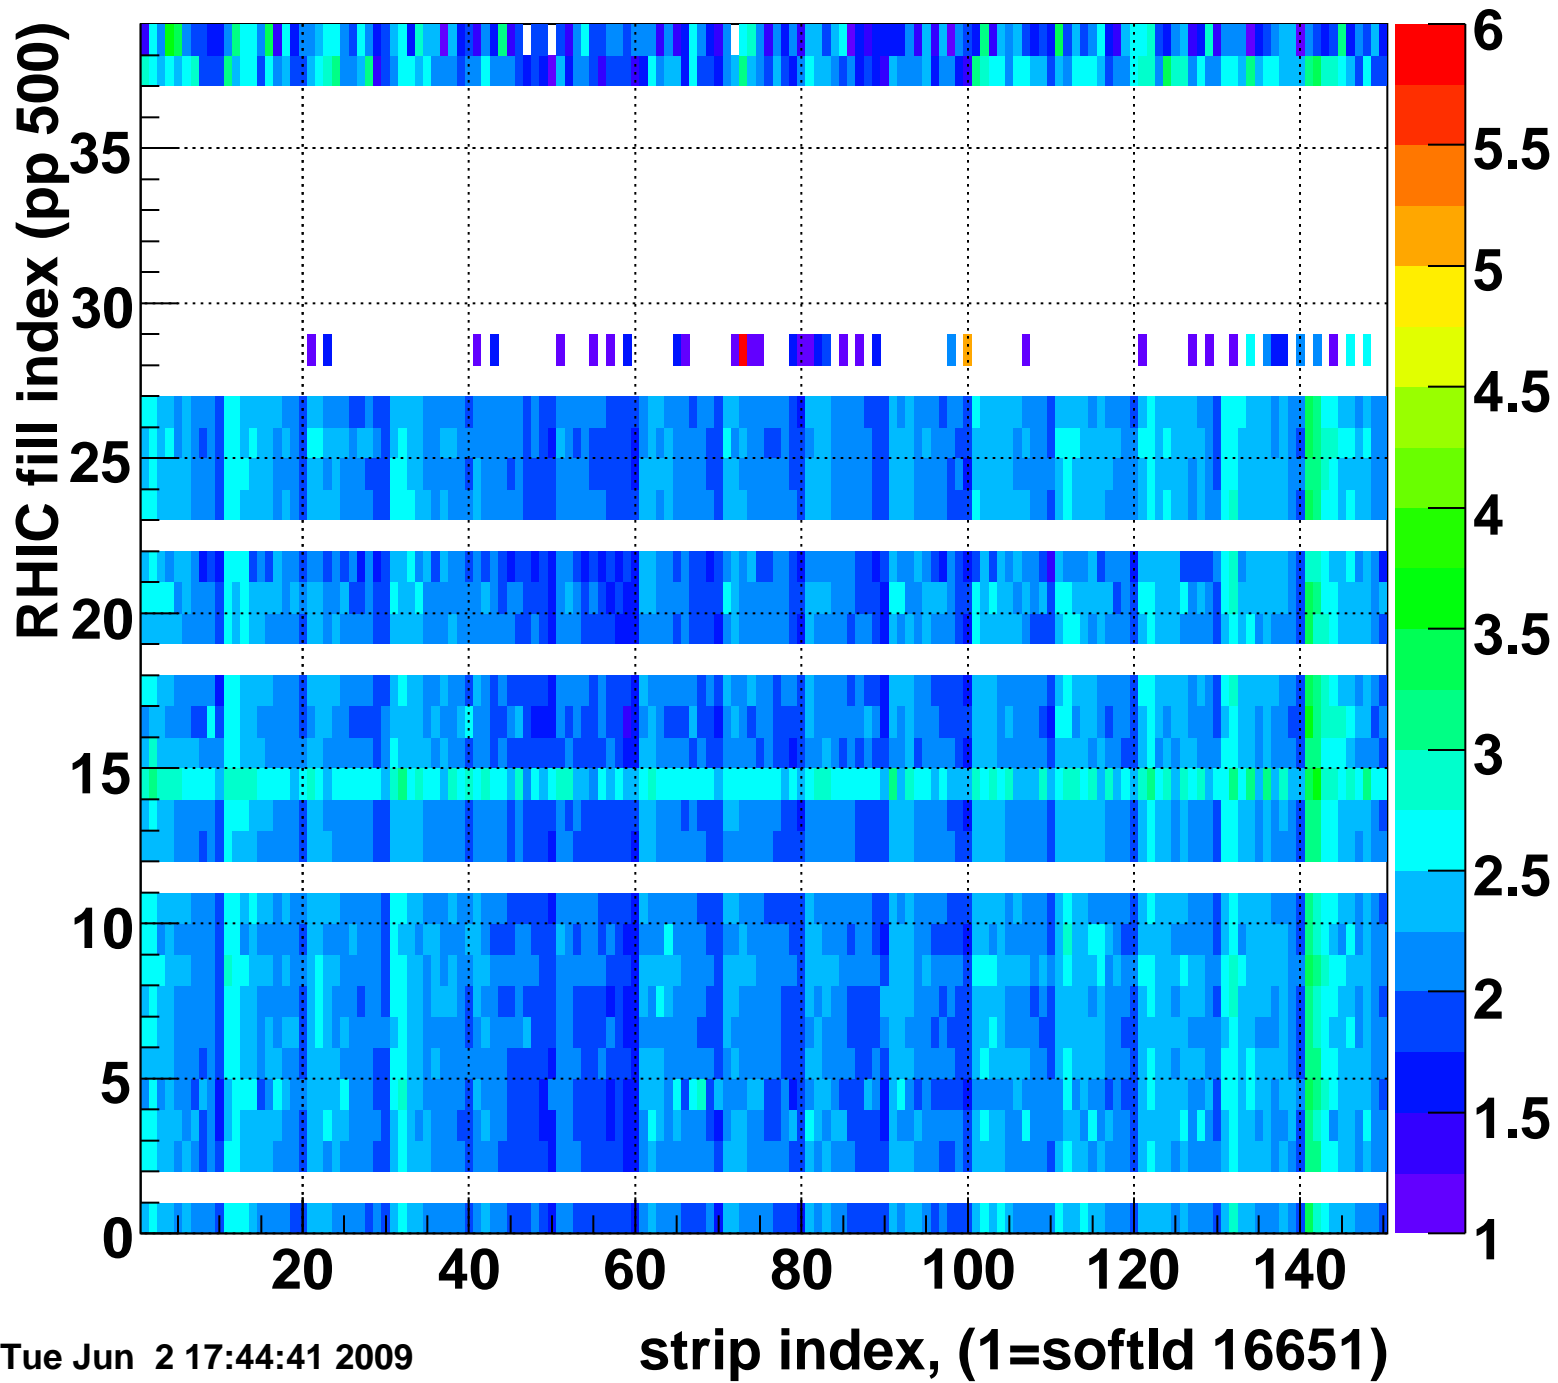

Mpv of ped residuum (ADC), BSMDE mod=112, good strips

Entries 267

Rms of ped residuum (ADC), BSMDE mod=112, good strips

Entries 3358

Tue Jun 2 17:44:40 2009

Bad strips (color=error bits), BSMDE mod=112

Entries 2492

Tue Jun 2 17:44:40 2009

Mpv of ped residuum (ADC), BSMDP mod=112, good strips

Entries 320

Rms of ped residuum (ADC), BSMDP mod=112, good strips

Entries 3785

Tue Jun 2 17:44:41 2009

Bad strips (color=error bits), BSMDE mod=1112

Entries 2065

Tue Jun 2 17:44:41 2009