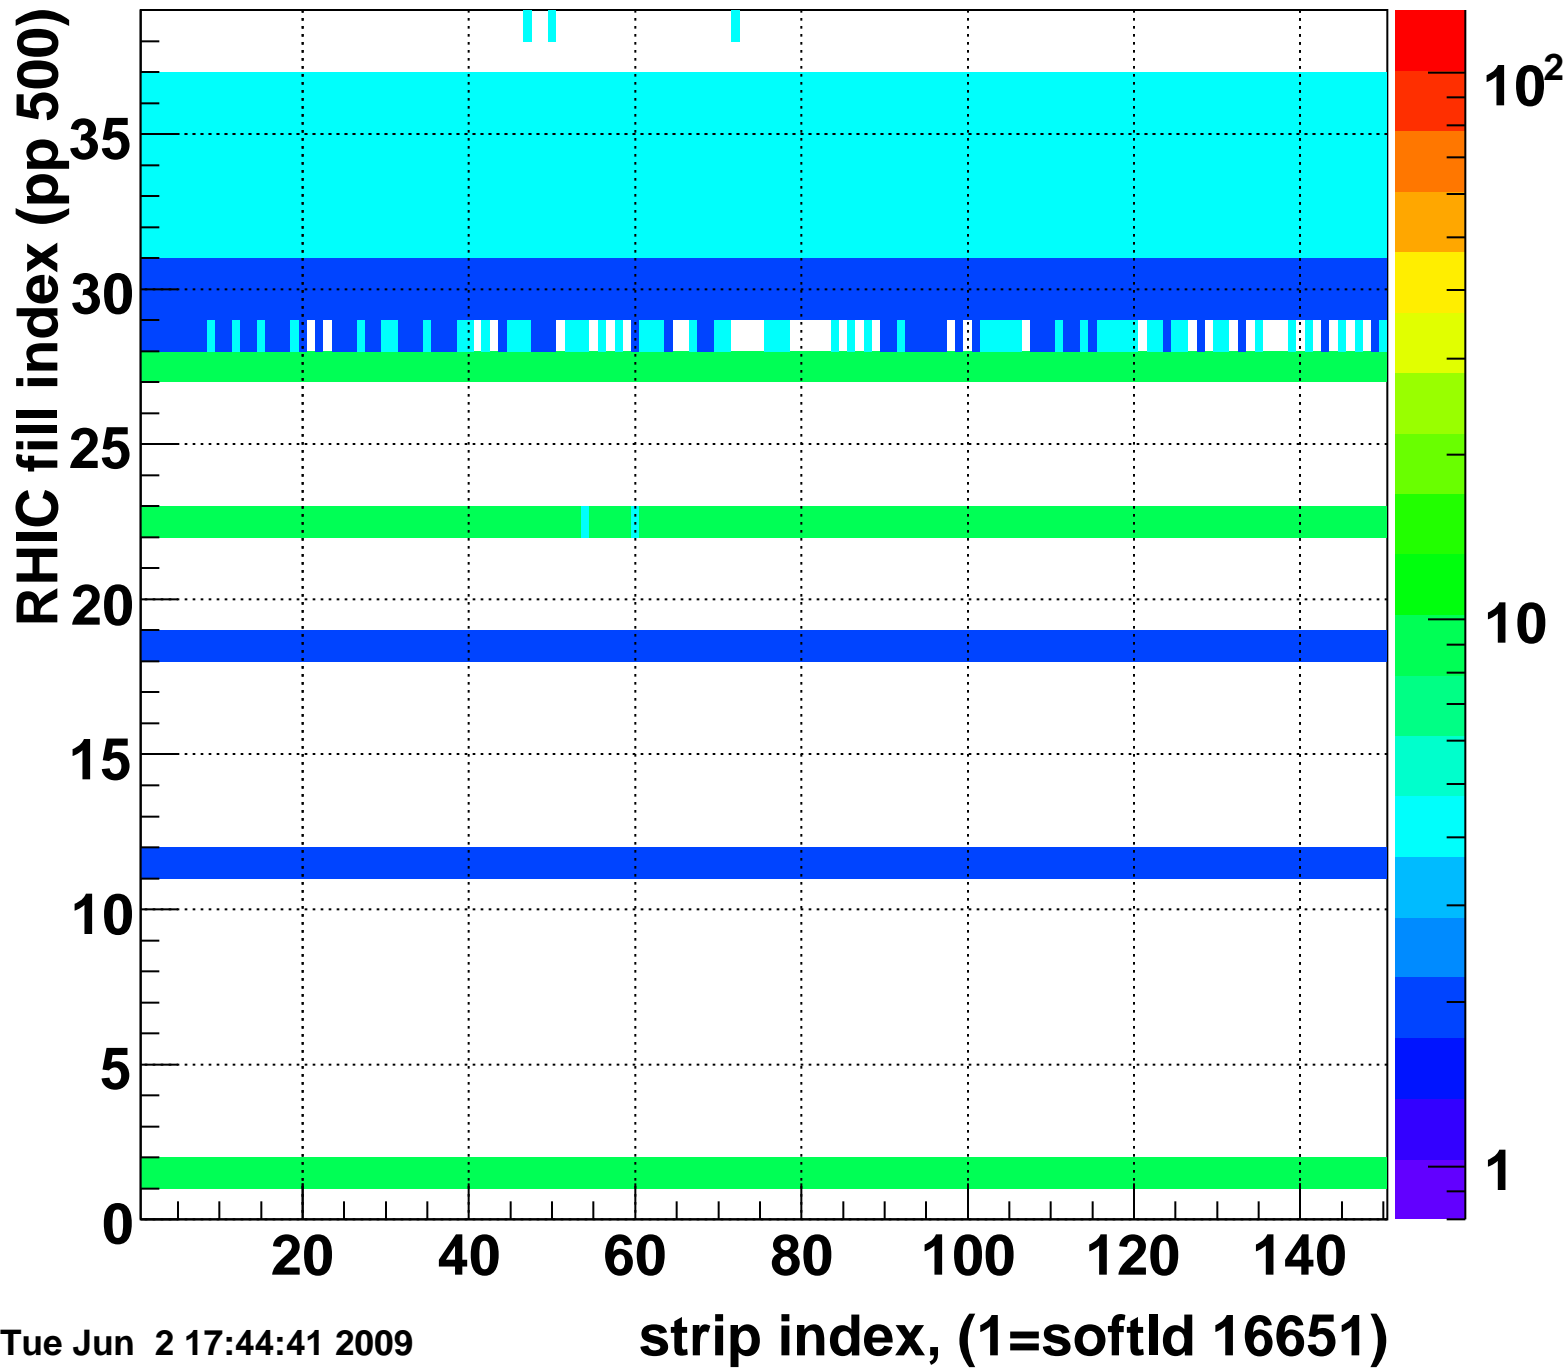

Bad strips (color=error bits), BSMDE mod=1112

Entries 2065

Tue Jun 2 17:44:41 2009