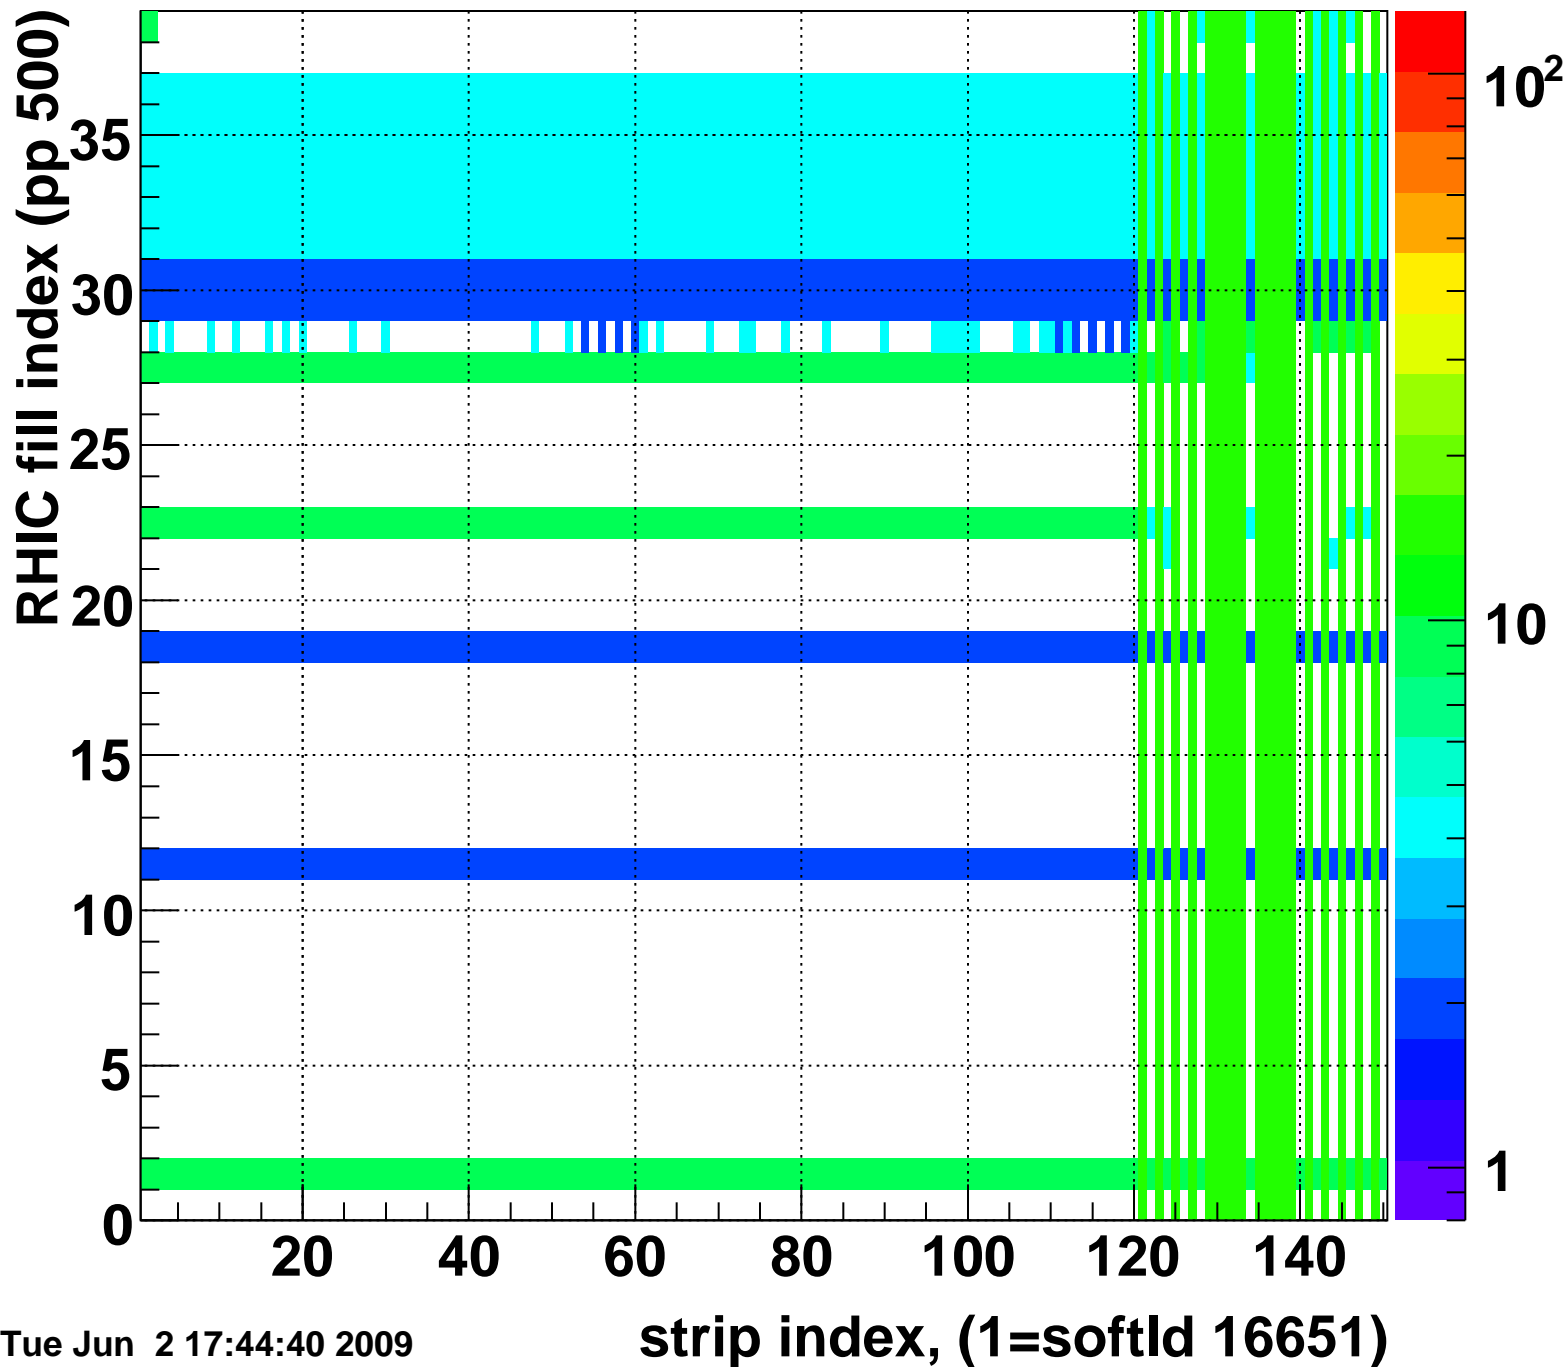

Mpv of ped residuum (ADC), BSMDE mod=112, good strips

Entries 267

Rms of ped residuum (ADC), BSMDE mod=112, good strips

Entries 3358

Tue Jun 2 17:44:40 2009

Bad strips (color=error bits), BSMDE mod=112

Entries 2492

Tue Jun 2 17:44:40 2009

Mpv of ped residuum (ADC), BSMDP mod=112, good strips

Entries 320

Rms of ped residuum (ADC), BSMDP mod=112, good strips

Entries 3785

Tue Jun 2 17:44:41 2009

Bad strips (color=error bits), BSMDE mod=1112