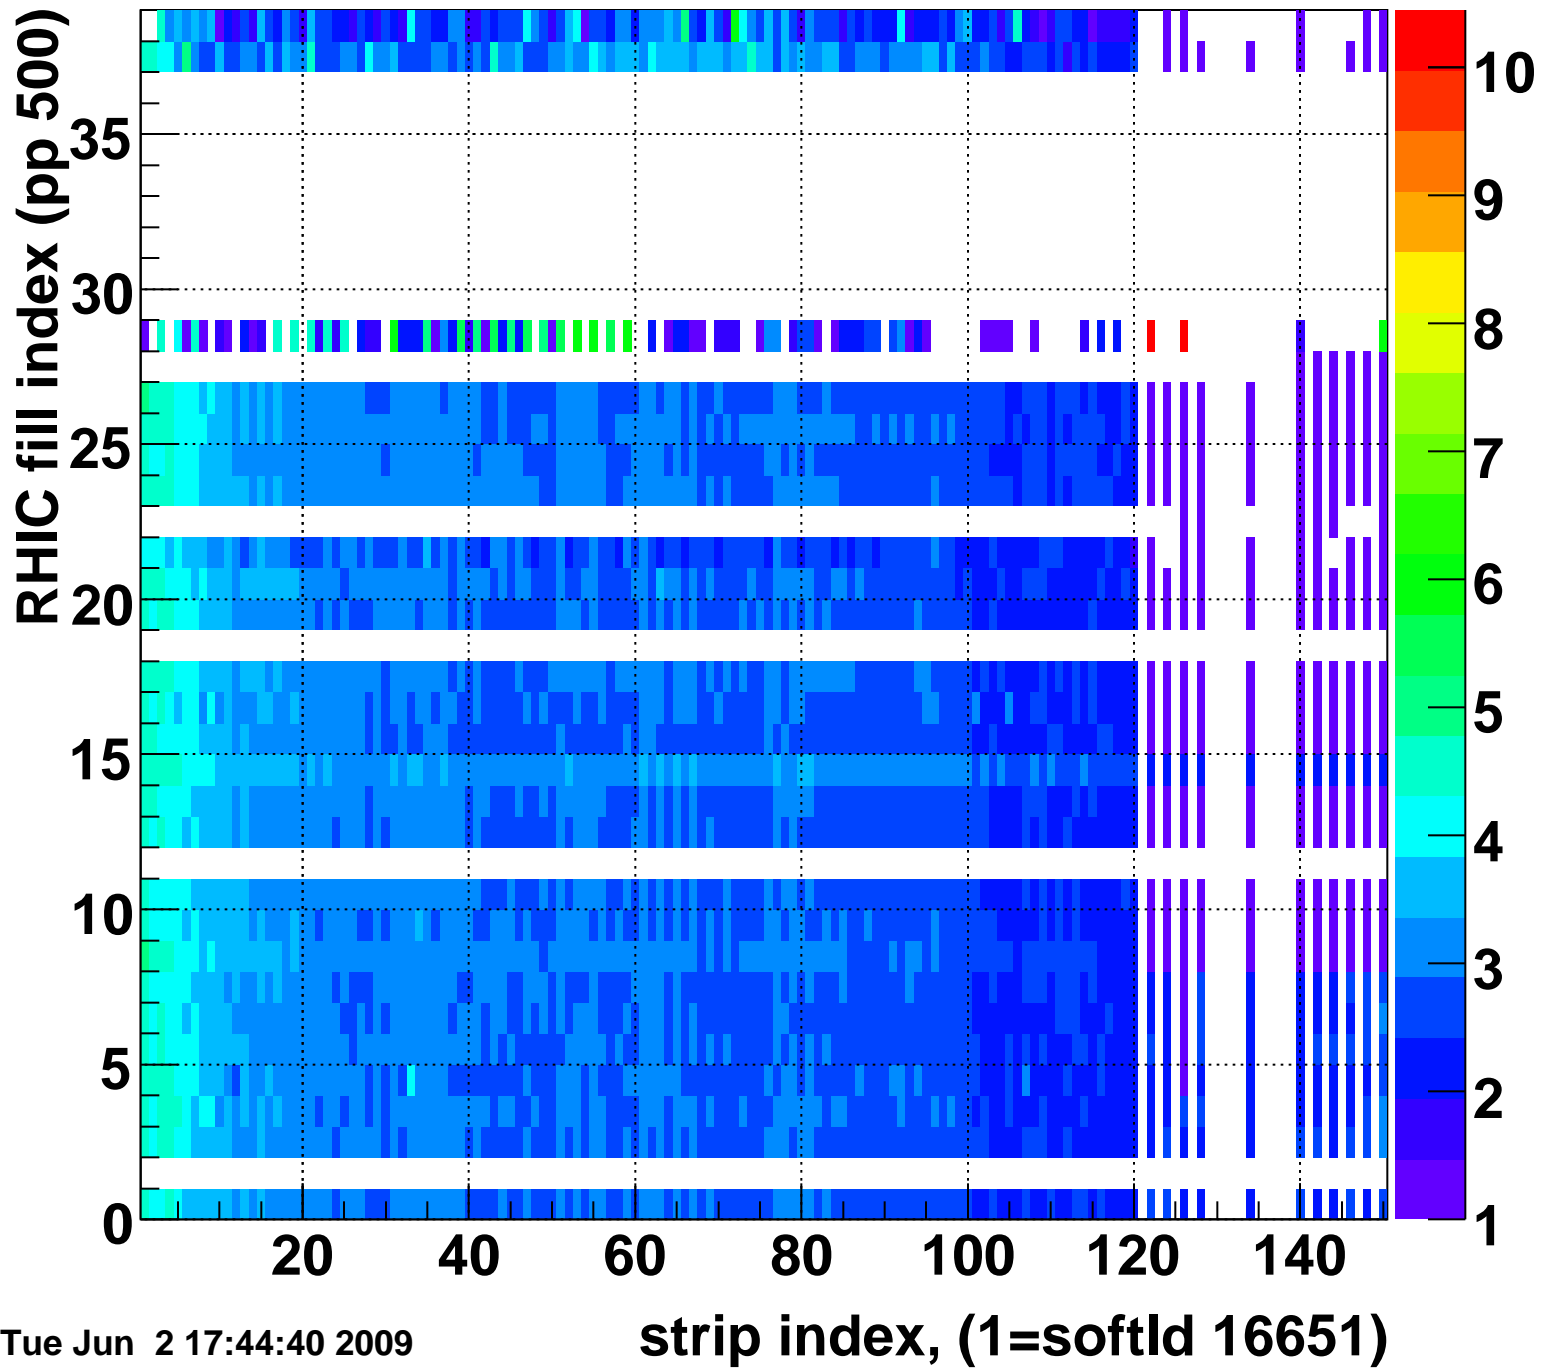

Mpv of ped residuum (ADC), BSMDE mod=112, good strips

Entries 267

Rms of ped residuum (ADC), BSMDE mod=112, good strips

Entries 3358

Tue Jun 2 17:44:40 2009

Bad strips (color=error bits), BSMDE mod=112

Entries 2492

Tue Jun 2 17:44:40 2009

Mpv of ped residuum (ADC), BSMDP mod=112, good strips

Entries 320

Rms of ped residuum (ADC), BSMDP mod=112, good strips

Entries 3785

Tue Jun 2 17:44:41 2009

Bad strips (color=error bits), BSMDE mod=1112