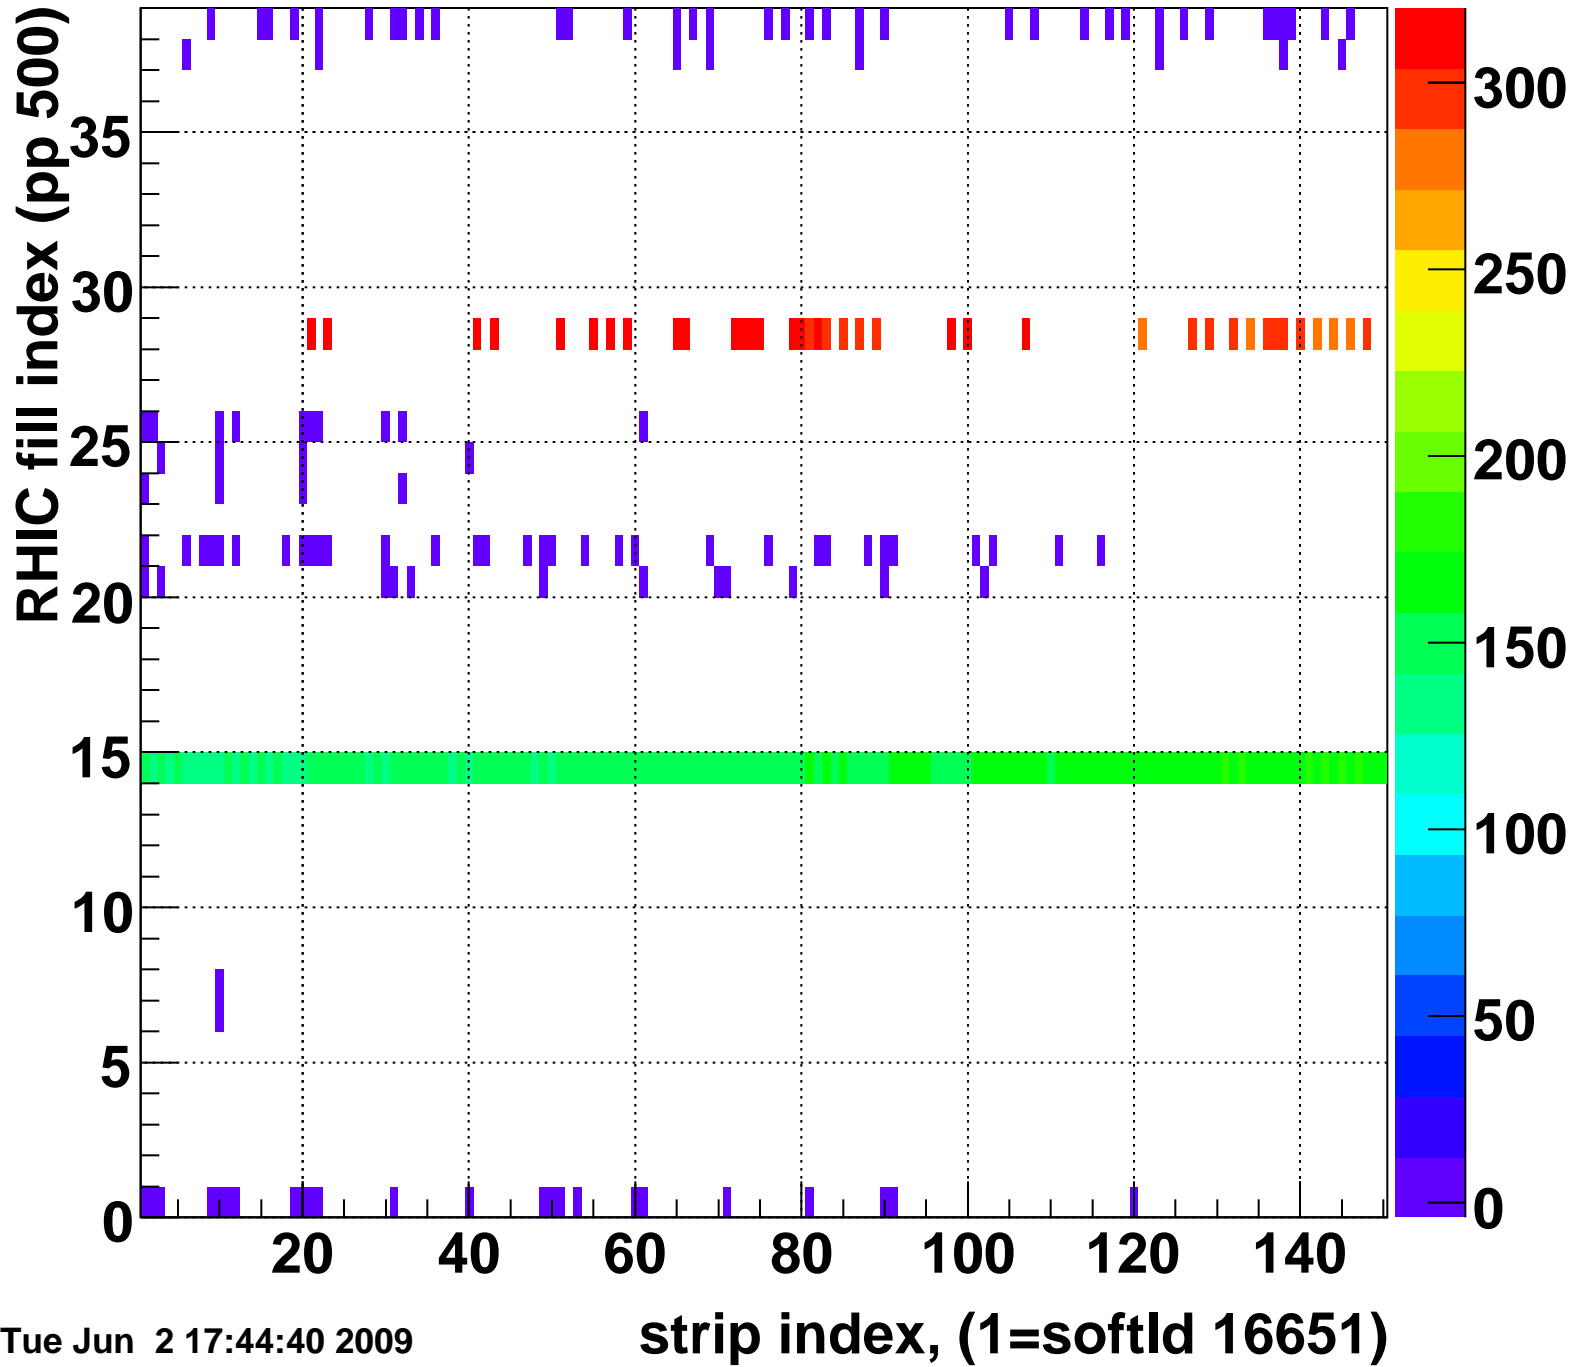

Mpv of ped residuum (ADC), BSMDE mod=112, good strips

Entries 267

Rms of ped residuum (ADC), BSMDE mod=112, good strips

Entries 3358

Tue Jun 2 17:44:40 2009

Bad strips (color=error bits), BSMDE mod=112

Entries 2492

Tue Jun 2 17:44:40 2009

Mpv of ped residuum (ADC), BSMDP mod=112, good strips

Entries 320

Rms of ped residuum (ADC), BSMDP mod=112, good strips

Entries 3785

Tue Jun 2 17:44:41 2009

Bad strips (color=error bits), BSMDE mod=1112