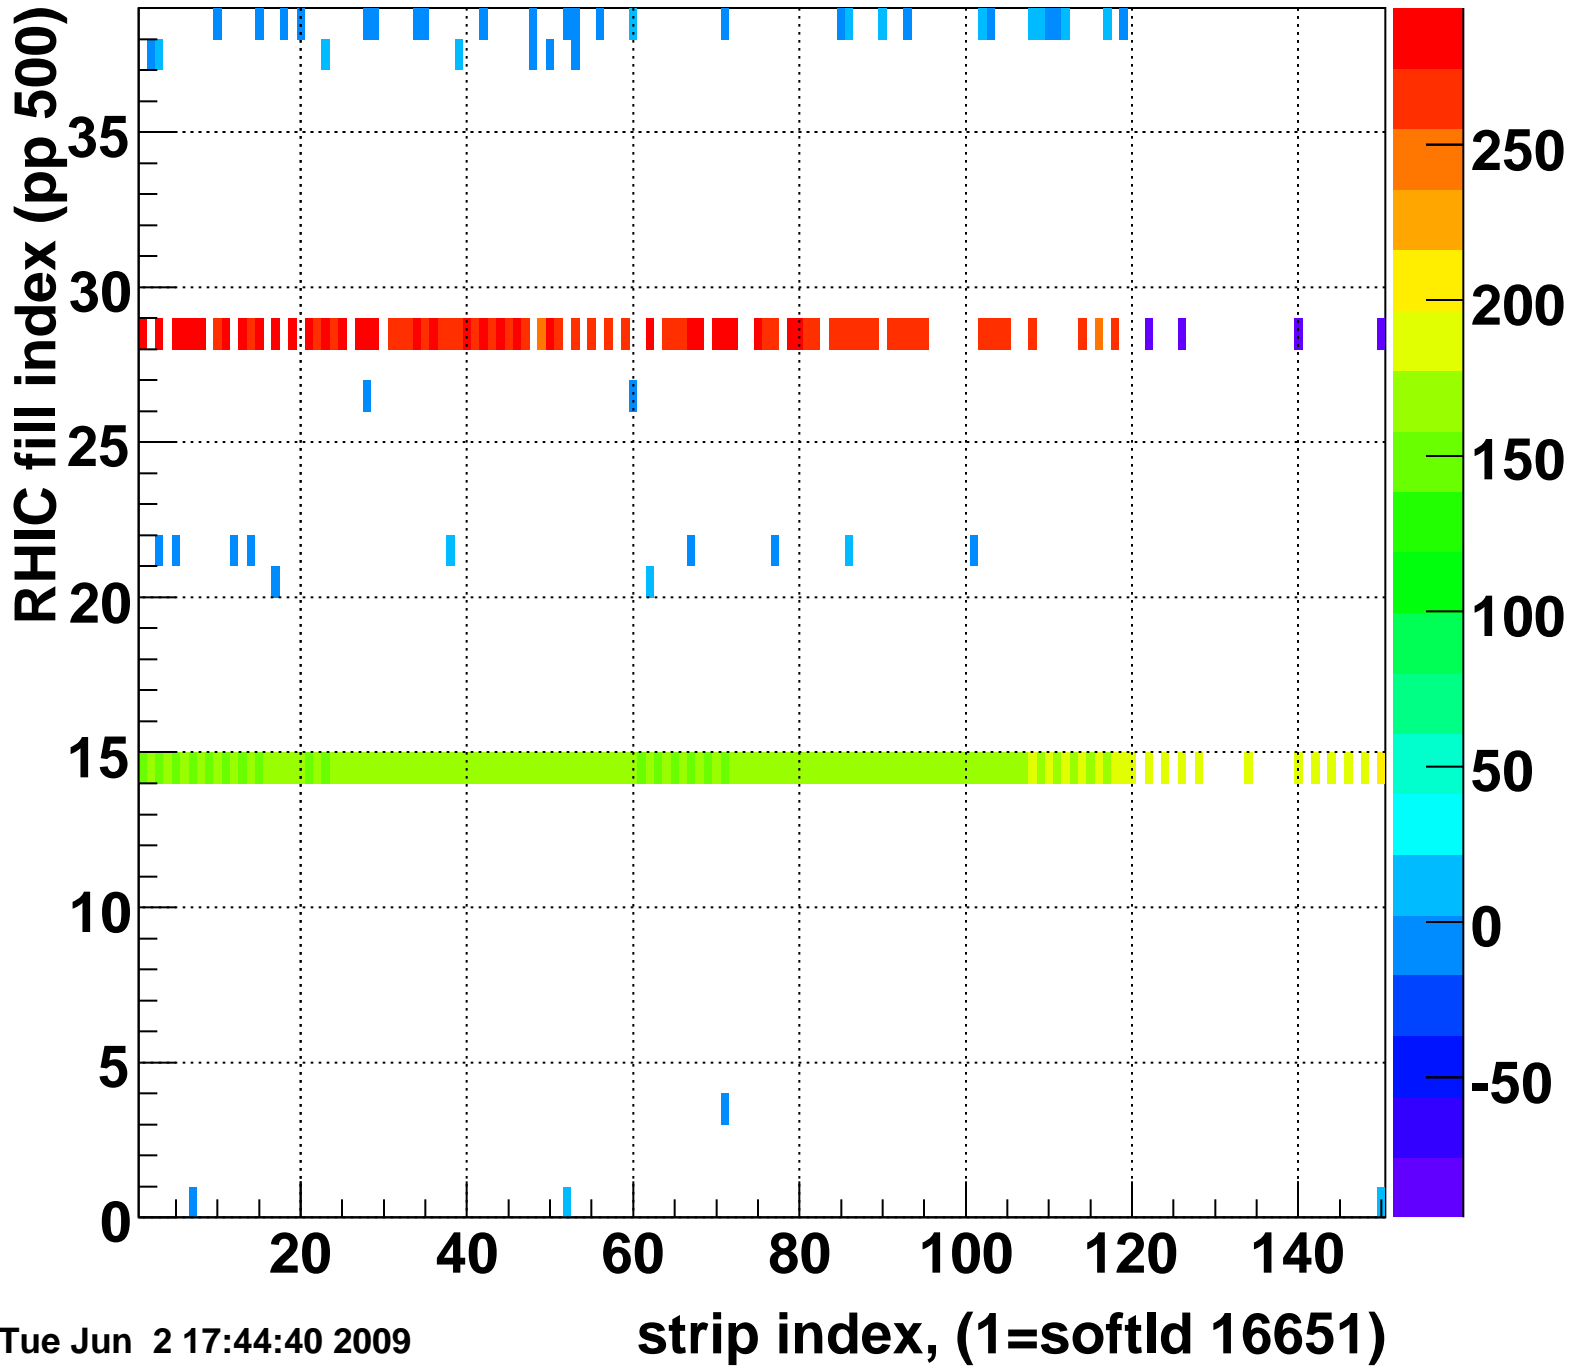

Mpv of ped residuum (ADC), BSMDE mod=112, good strips

Entries 267

Rms of ped residuum (ADC), BSMDE mod=112, good strips

Entries 3358

Tue Jun 2 17:44:40 2009

Bad strips (color=error bits), BSMDE mod=112

Entries 2492

Tue Jun 2 17:44:40 2009

Mpv of ped residuum (ADC), BSMDP mod=112, good strips

Entries 320

Rms of ped residuum (ADC), BSMDP mod=112, good strips

Entries 3785

Tue Jun 2 17:44:41 2009

Bad strips (color=error bits), BSMDE mod=1112