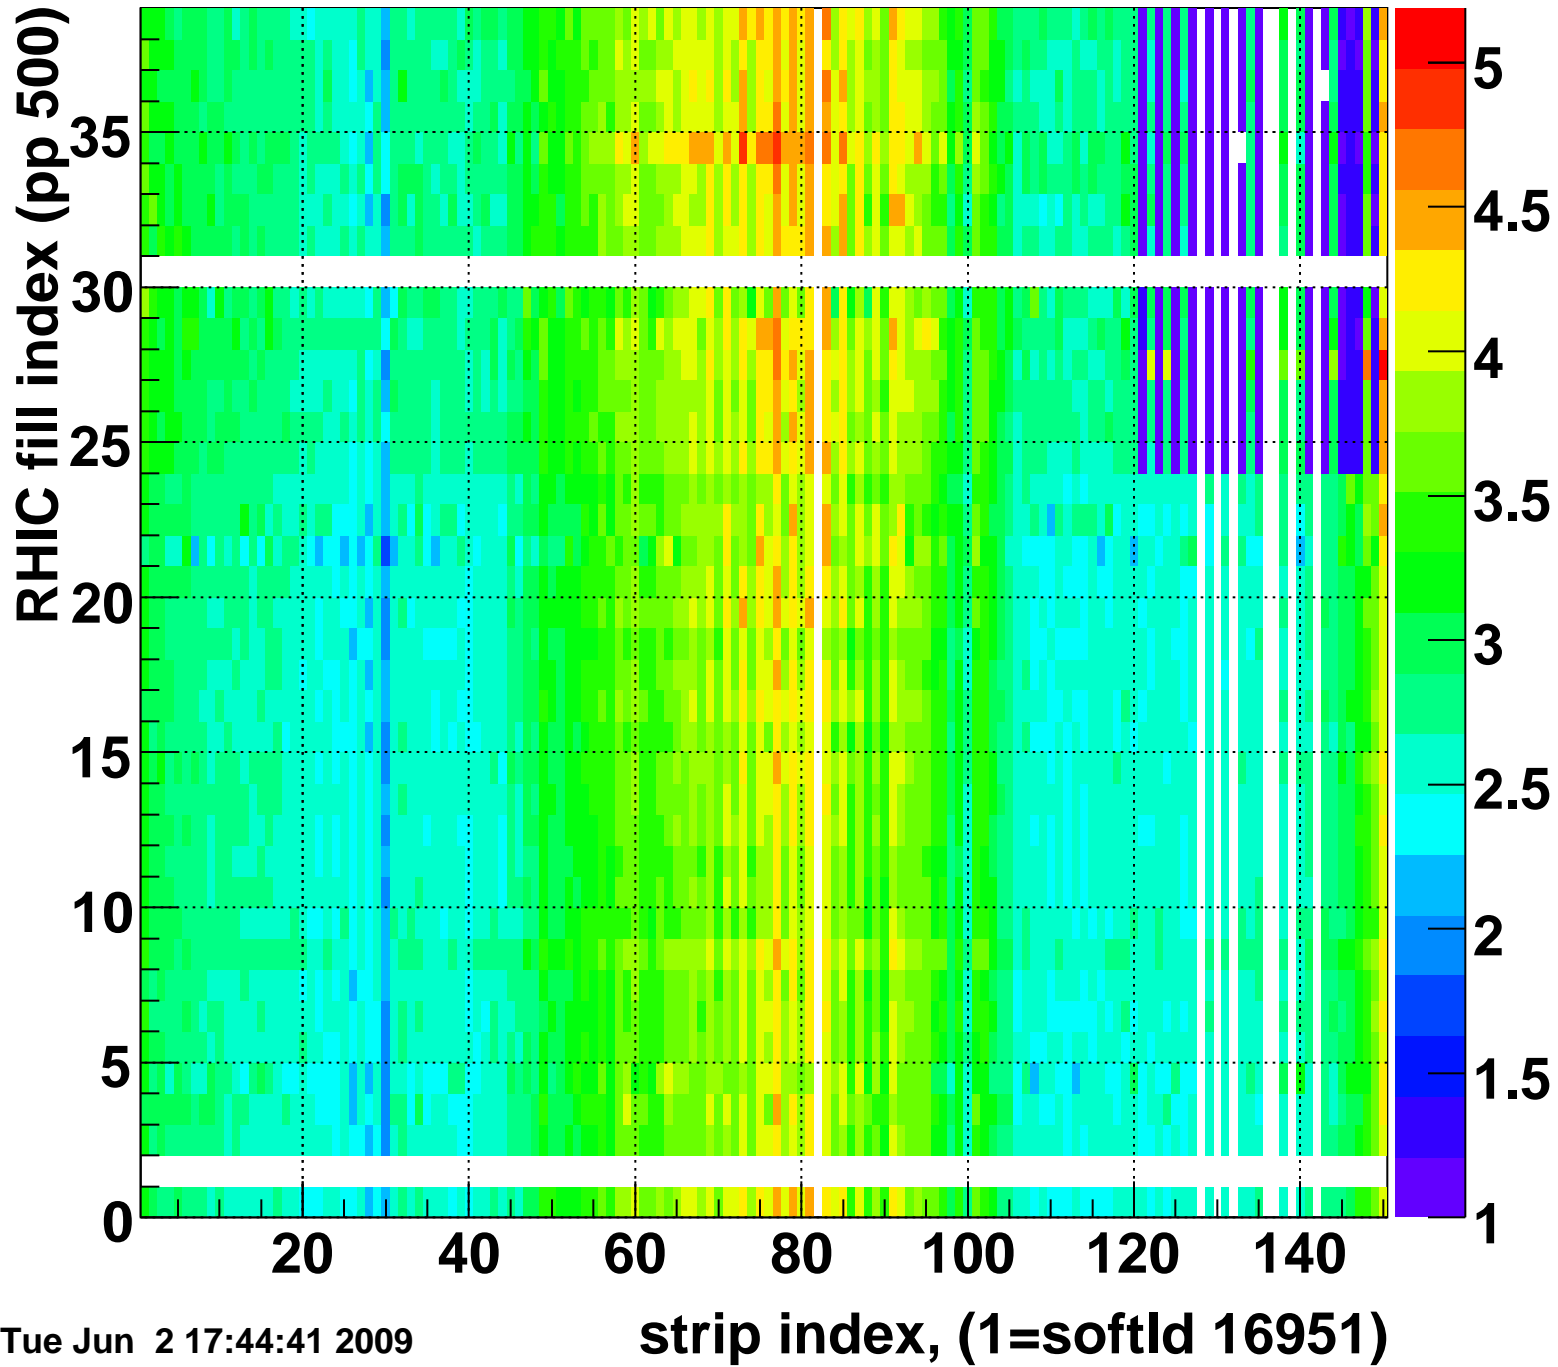

Mpv of ped residuum (ADC), BSMDE mod=114, good strips

Entries 50

Tue Jun 2 17:44:41 2009

Rms of ped residuum (ADC), BSMDE mod=114, good strips

Entries 5252

Tue Jun 2 17:44:41 2009

Bad strips (color=error bits), BSMDE mod=114

Entries 598

Mpv of ped residuum (ADC), BSMDP mod=114, good strips

Entries 21

Tue Jun 2 17:44:41 2009

Rms of ped residuum (ADC), BSMDP mod=114, good strips

Entries 5550

Tue Jun 2 17:44:41 2009

Bad strips (color=error bits), BSMDE mod=114