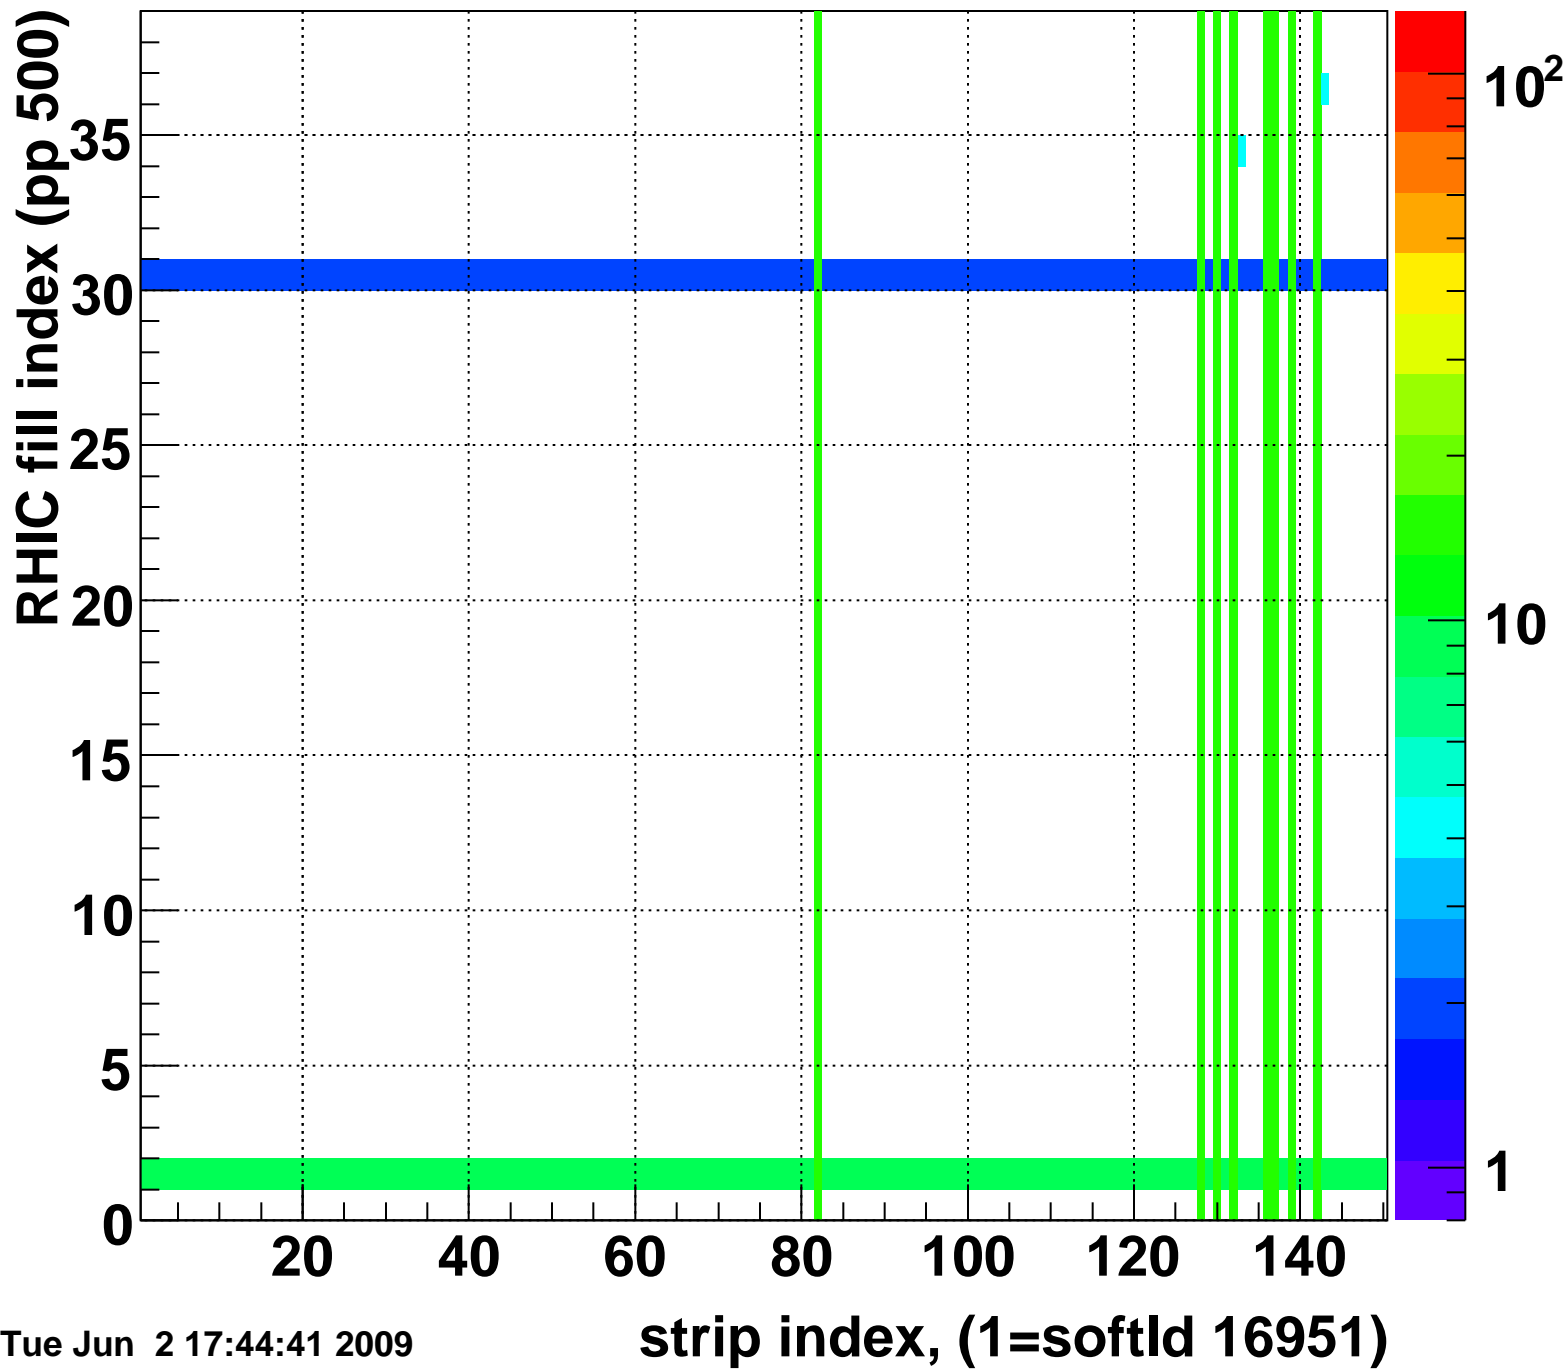

Mpv of ped residuum (ADC), BSMDE mod=114, good strips

Entries 50

Tue Jun 2 17:44:41 2009

Rms of ped residuum (ADC), BSMDE mod=114, good strips

Entries 5252

Tue Jun 2 17:44:41 2009

Bad strips (color=error bits), BSMDE mod=114

Entries 598

Mpv of ped residuum (ADC), BSMDP mod=114, good strips

Entries 21

Tue Jun 2 17:44:41 2009

Rms of ped residuum (ADC), BSMDP mod=114, good strips

Entries 5550

Tue Jun 2 17:44:41 2009

Bad strips (color=error bits), BSMDE mod=114