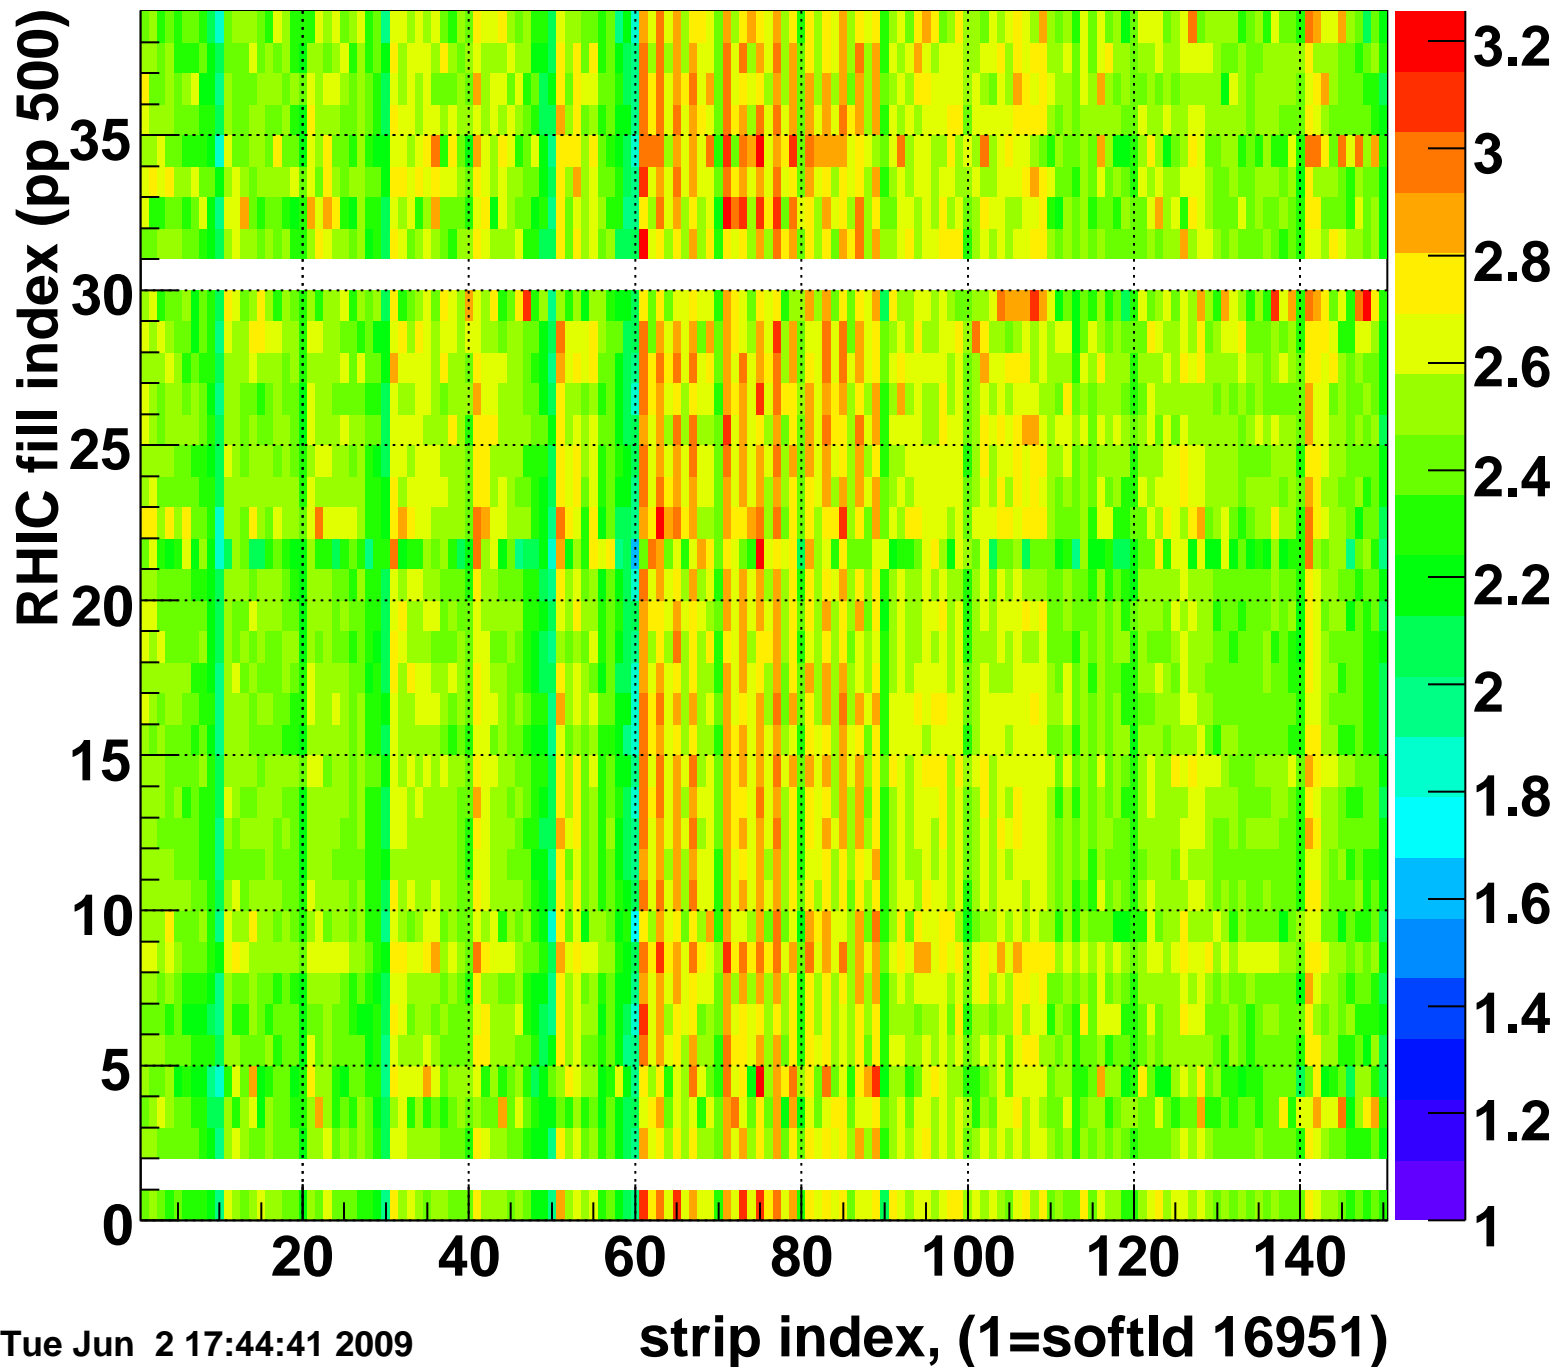

Mpv of ped residuum (ADC), BSMDE mod=114, good strips

Entries 50

Tue Jun 2 17:44:41 2009

Rms of ped residuum (ADC), BSMDE mod=114, good strips

Entries 5252

Tue Jun 2 17:44:41 2009

Bad strips (color=error bits), BSMDE mod=114

Entries 598

Mpv of ped residuum (ADC), BSMDP mod=114, good strips

Entries 21

Tue Jun 2 17:44:41 2009

Rms of ped residuum (ADC), BSMDP mod=114, good strips

Entries 5550

Tue Jun 2 17:44:41 2009

Bad strips (color=error bits), BSMDE mod=114