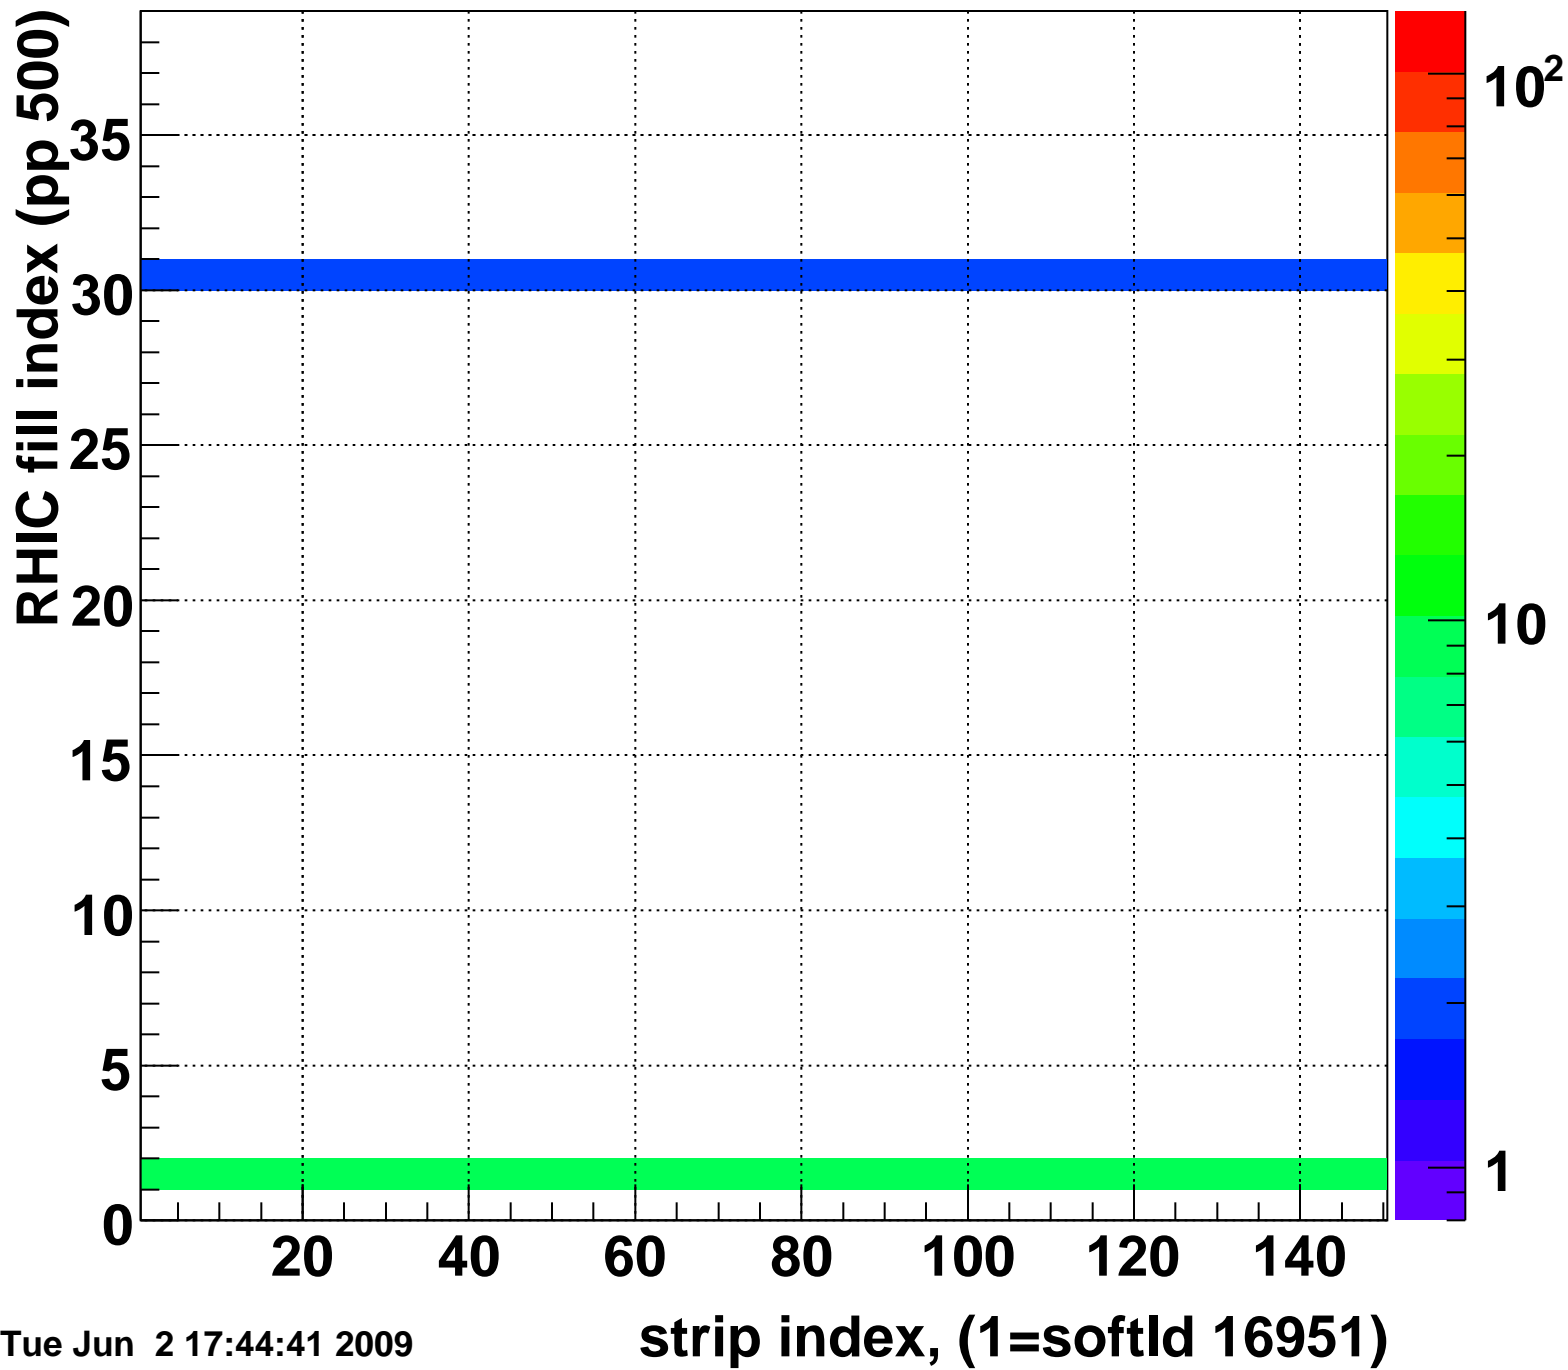

Bad strips (color=error bits), BSMDE mod=114

Entries 300

Tue Jun 2 17:44:41 2009