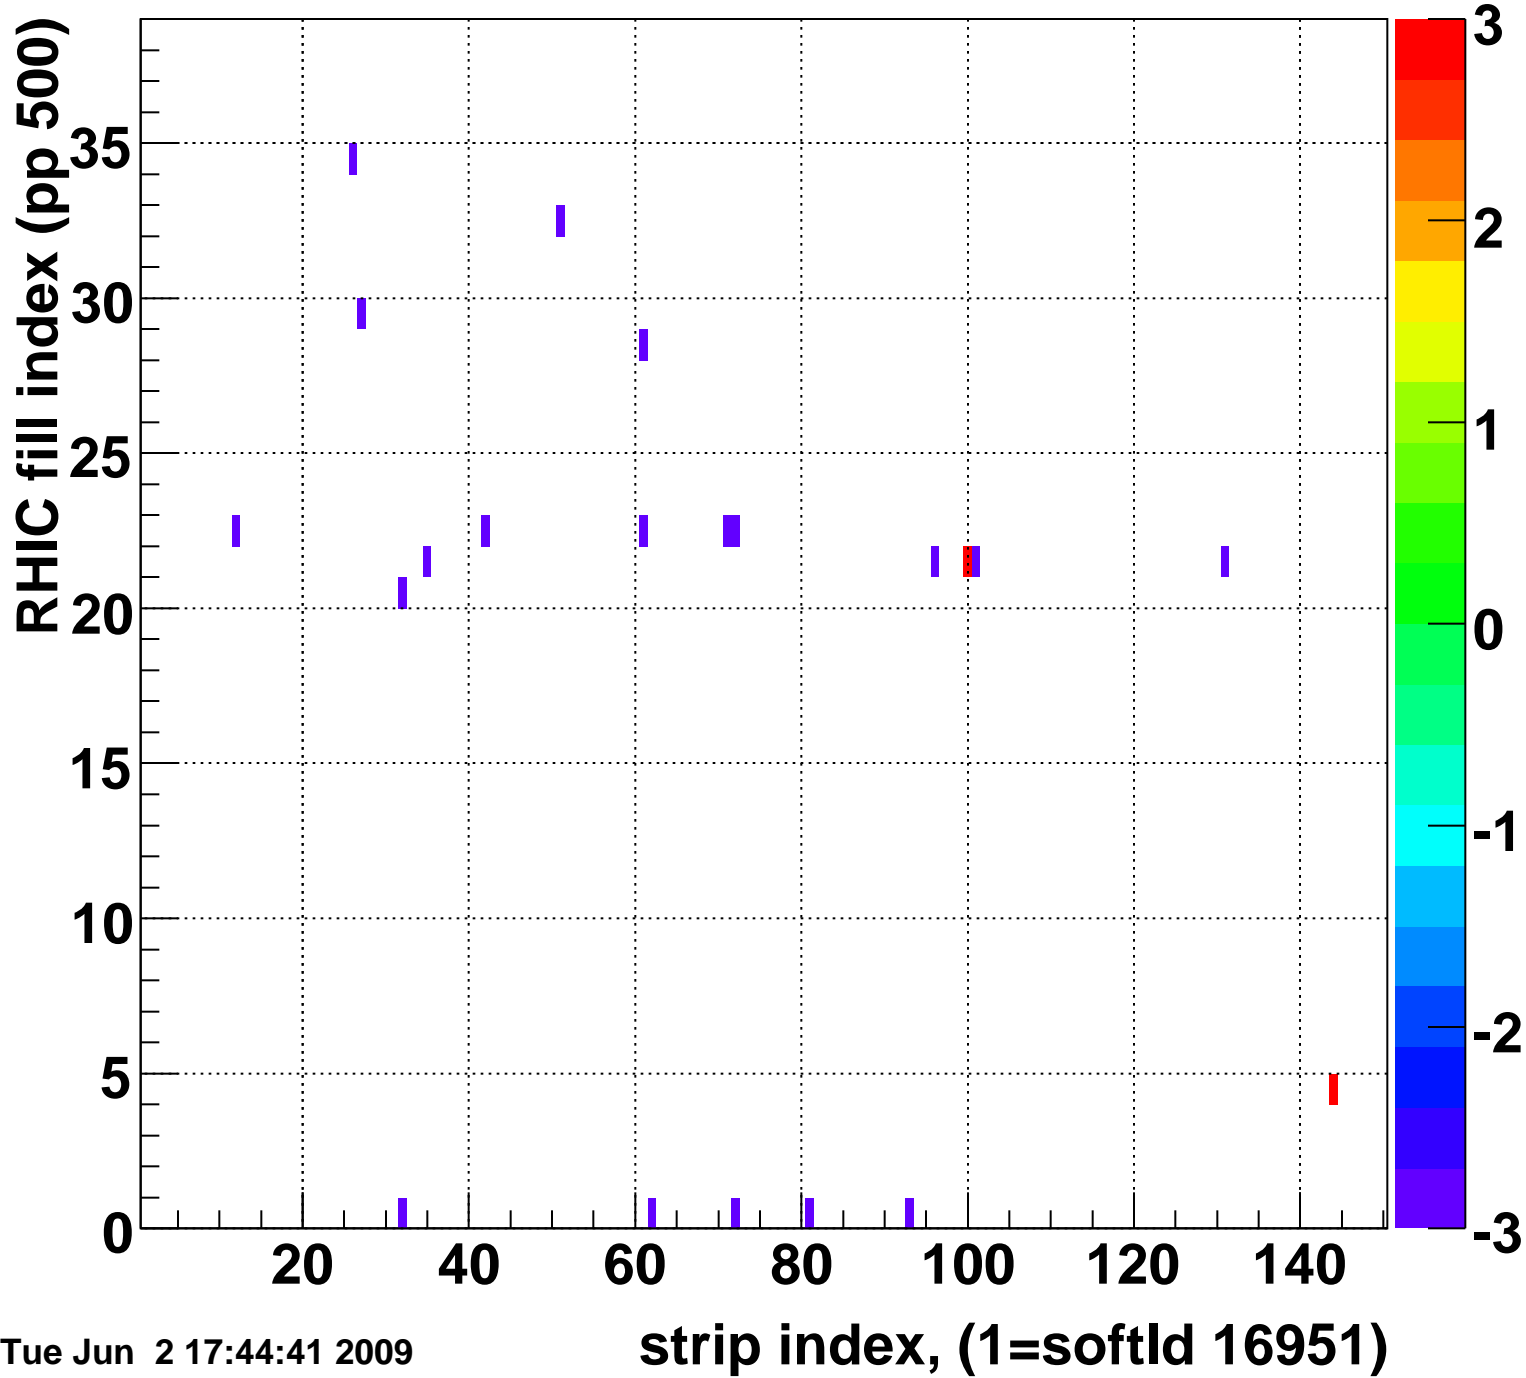

Mpv of ped residuum (ADC), BSMDE mod=114, good strips

Entries 50

Tue Jun 2 17:44:41 2009

Rms of ped residuum (ADC), BSMDE mod=114, good strips

Entries 5252

Tue Jun 2 17:44:41 2009

Bad strips (color=error bits), BSMDE mod=114

Entries 598

Mpv of ped residuum (ADC), BSMDP mod=114, good strips

Entries 21

Tue Jun 2 17:44:41 2009

Rms of ped residuum (ADC), BSMDP mod=114, good strips

Entries 5550

Tue Jun 2 17:44:41 2009

Bad strips (color=error bits), BSMDE mod=114