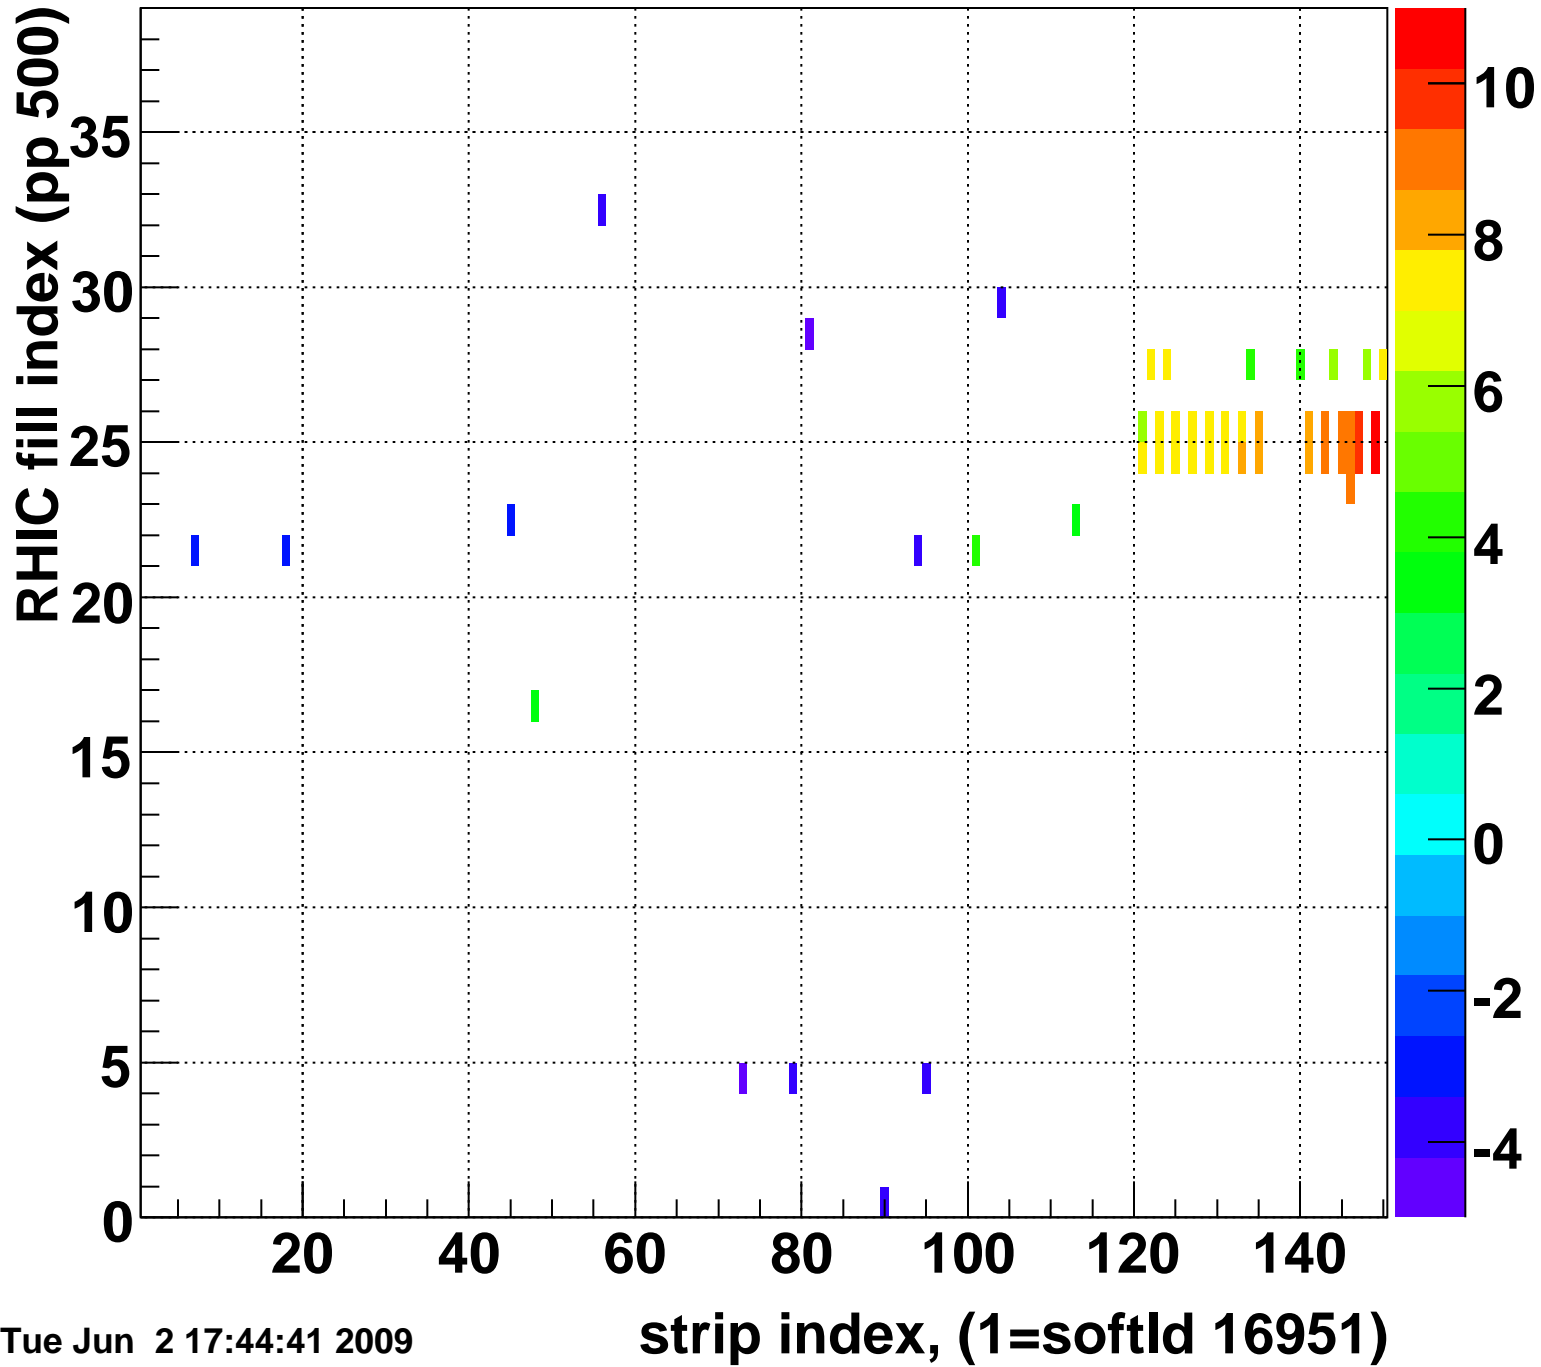

Mpv of ped residuum (ADC), BSMDE mod=114, good strips

Entries 50

Tue Jun 2 17:44:41 2009

Rms of ped residuum (ADC), BSMDE mod=114, good strips

Entries 5252

Tue Jun 2 17:44:41 2009

Bad strips (color=error bits), BSMDE mod=114

Entries 598

Mpv of ped residuum (ADC), BSMDP mod=114, good strips

Entries 21

Tue Jun 2 17:44:41 2009

Rms of ped residuum (ADC), BSMDP mod=114, good strips

Entries 5550

Tue Jun 2 17:44:41 2009

Bad strips (color=error bits), BSMDE mod=114