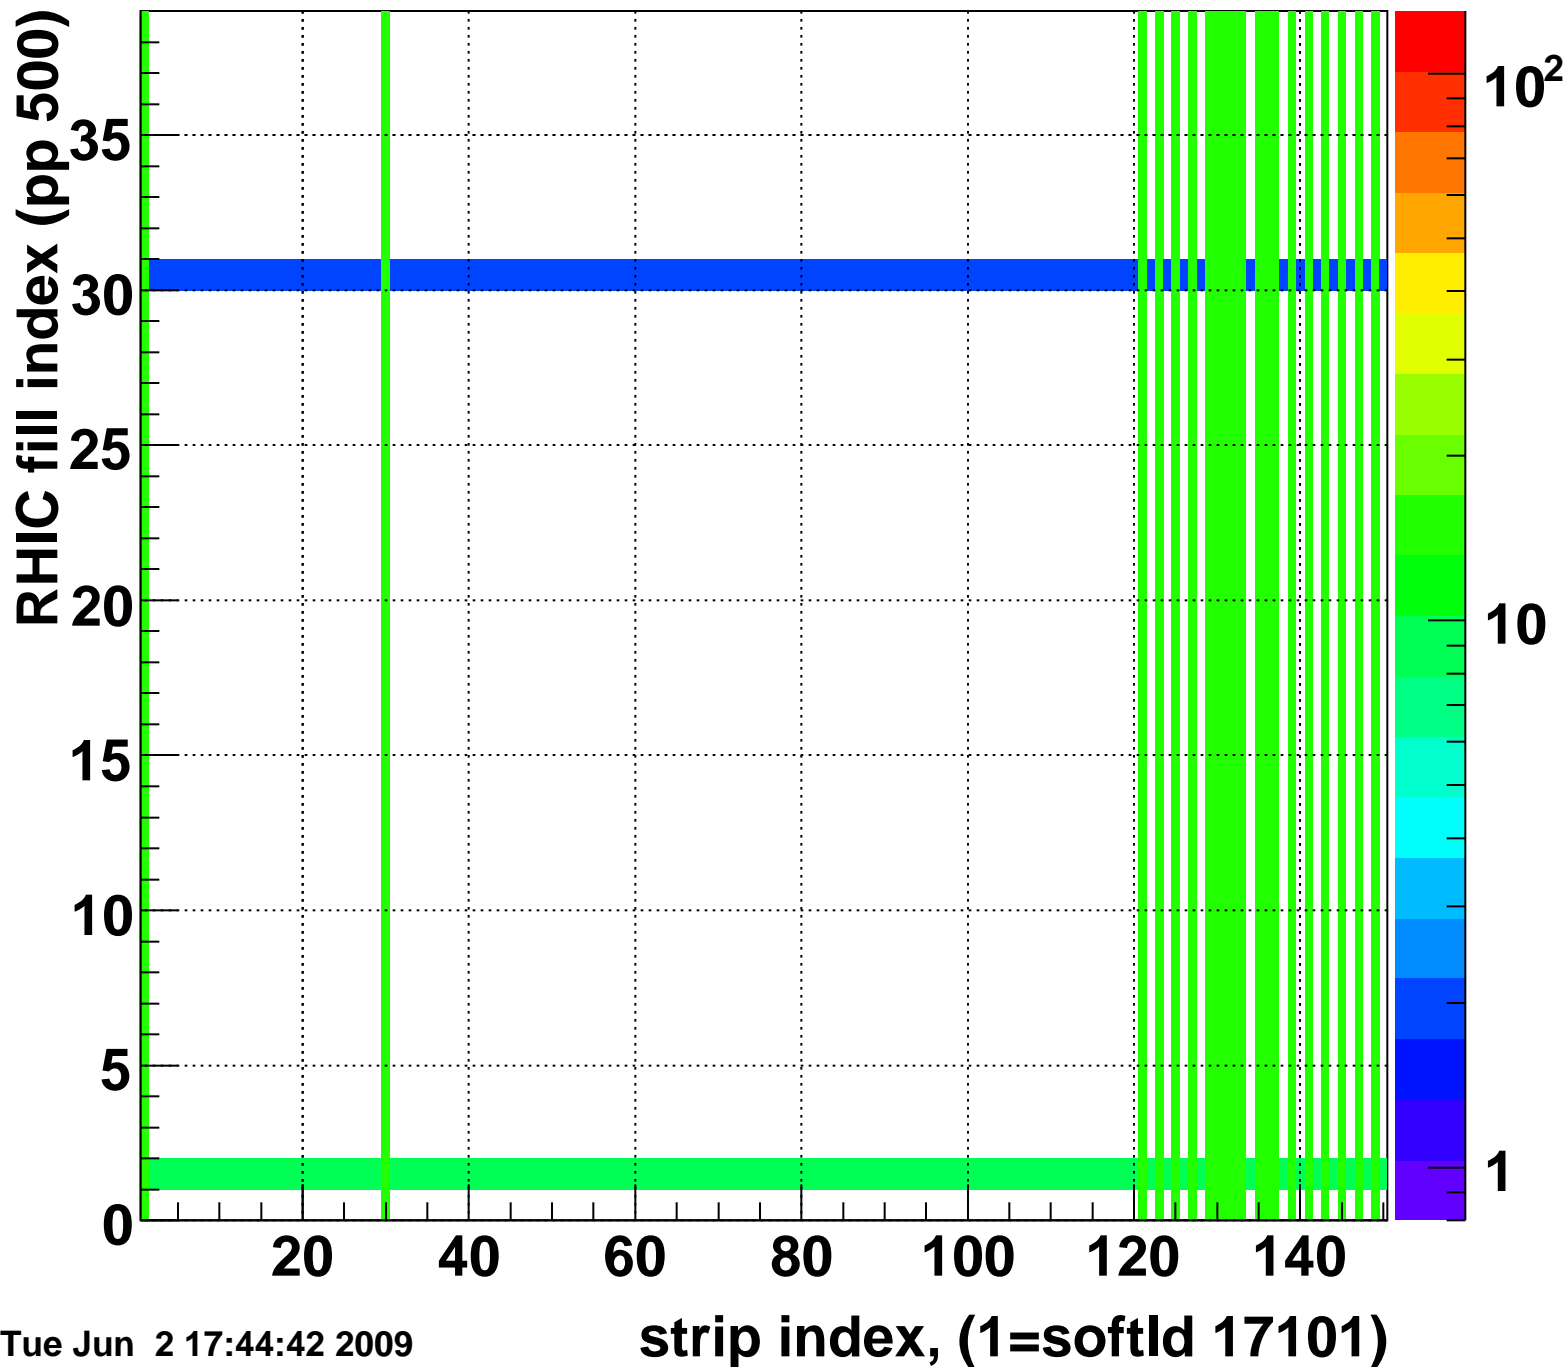

Mpv of ped residuum (ADC), BSMDE mod=115, good strips

Entries 258

Tue Jun 2 17:44:41 2009

Rms of ped residuum (ADC), BSMDE mod=115, good strips

Entries 4810

Tue Jun 2 17:44:42 2009

Bad strips (color=error bits), BSMDE mod=1115

Entries 1040

Tue Jun 2 17:44:42 2009

Mpv of ped residuum (ADC), BSMDP mod=115, good strips

Entries 192

Tue Jun 2 17:44:42 2009

Rms of ped residuum (ADC), BSMDP mod=115, good strips

Entries 5550

Tue Jun 2 17:44:42 2009

Bad strips (color=error bits), BSMDE mod=115

Entries 300

Tue Jun 2 17:44:42 2009