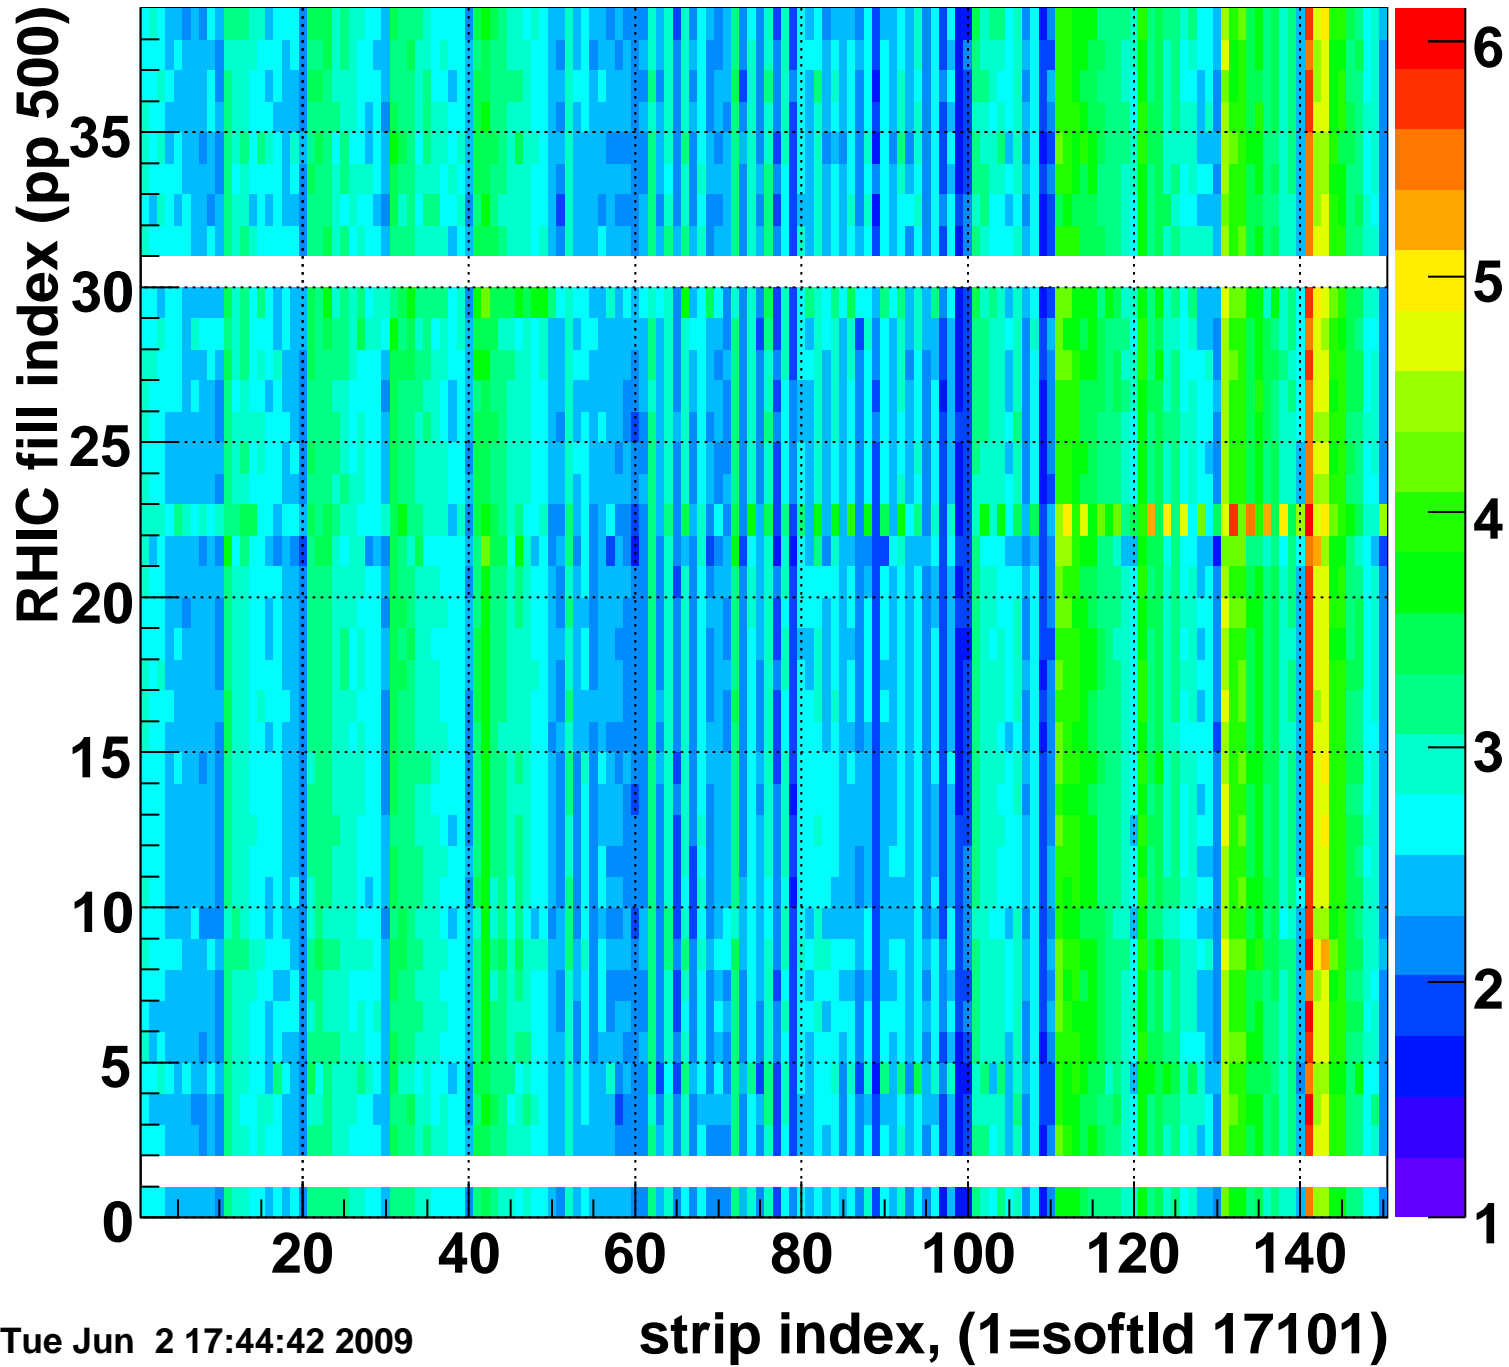

Mpv of ped residuum (ADC), BSMDE mod=115, good strips

Entries 258

Tue Jun 2 17:44:41 2009

Rms of ped residuum (ADC), BSMDE mod=115, good strips

Entries 4810

Tue Jun 2 17:44:42 2009

Bad strips (color=error bits), BSMDE mod=1115

Entries 1040

Tue Jun 2 17:44:42 2009

Mpv of ped residuum (ADC), BSMDP mod=115, good strips

Entries 192

Tue Jun 2 17:44:42 2009

Rms of ped residuum (ADC), BSMDP mod=115, good strips

Entries 5550

Tue Jun 2 17:44:42 2009

Bad strips (color=error bits), BSMDE mod=115

Entries 300

Tue Jun 2 17:44:42 2009