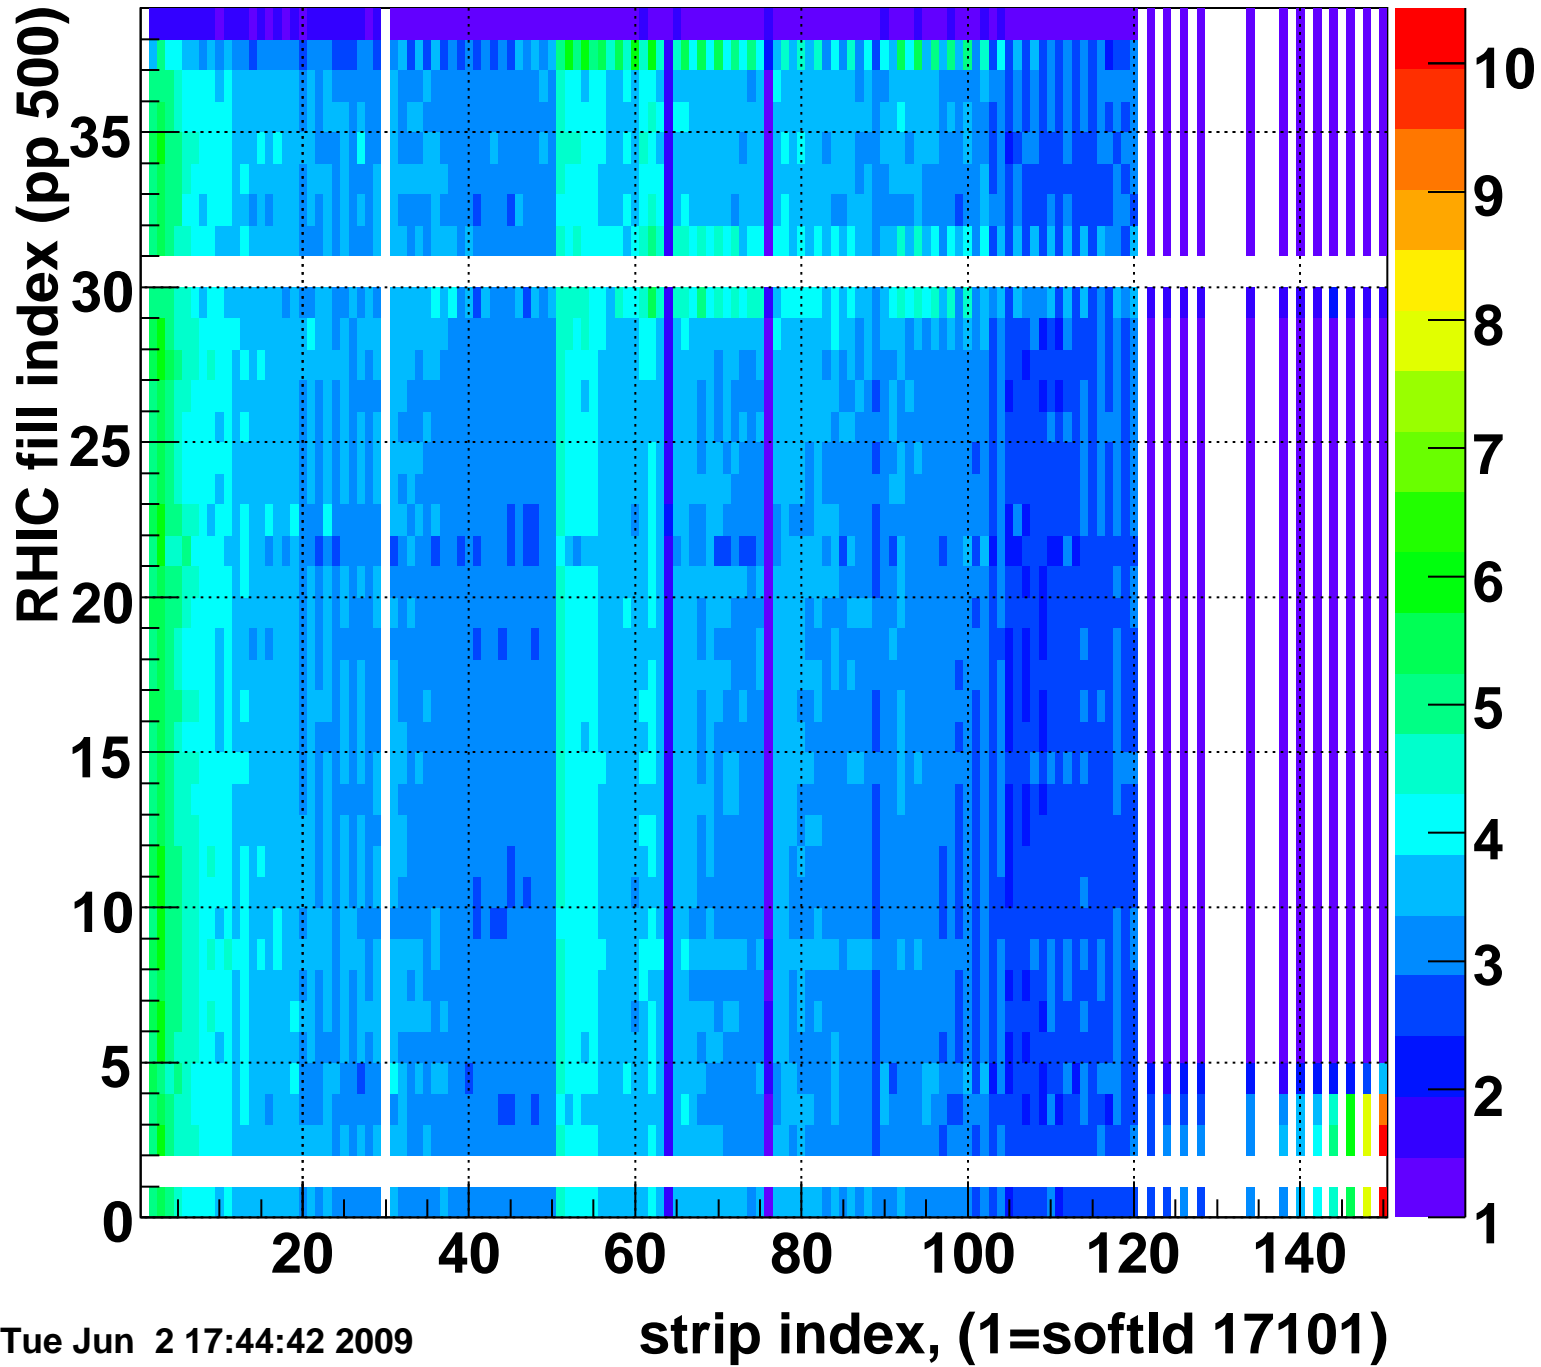

Mpv of ped residuum (ADC), BSMDE mod=115, good strips

Entries 258

Tue Jun 2 17:44:41 2009

Rms of ped residuum (ADC), BSMDE mod=115, good strips

Entries 4810

Tue Jun 2 17:44:42 2009

Bad strips (color=error bits), BSMDE mod=1115

Entries 1040

Tue Jun 2 17:44:42 2009

Mpv of ped residuum (ADC), BSMDP mod=115, good strips

Entries 192

Tue Jun 2 17:44:42 2009

Rms of ped residuum (ADC), BSMDP mod=115, good strips

Entries 5550

Tue Jun 2 17:44:42 2009

Bad strips (color=error bits), BSMDE mod=115

Entries 300

Tue Jun 2 17:44:42 2009