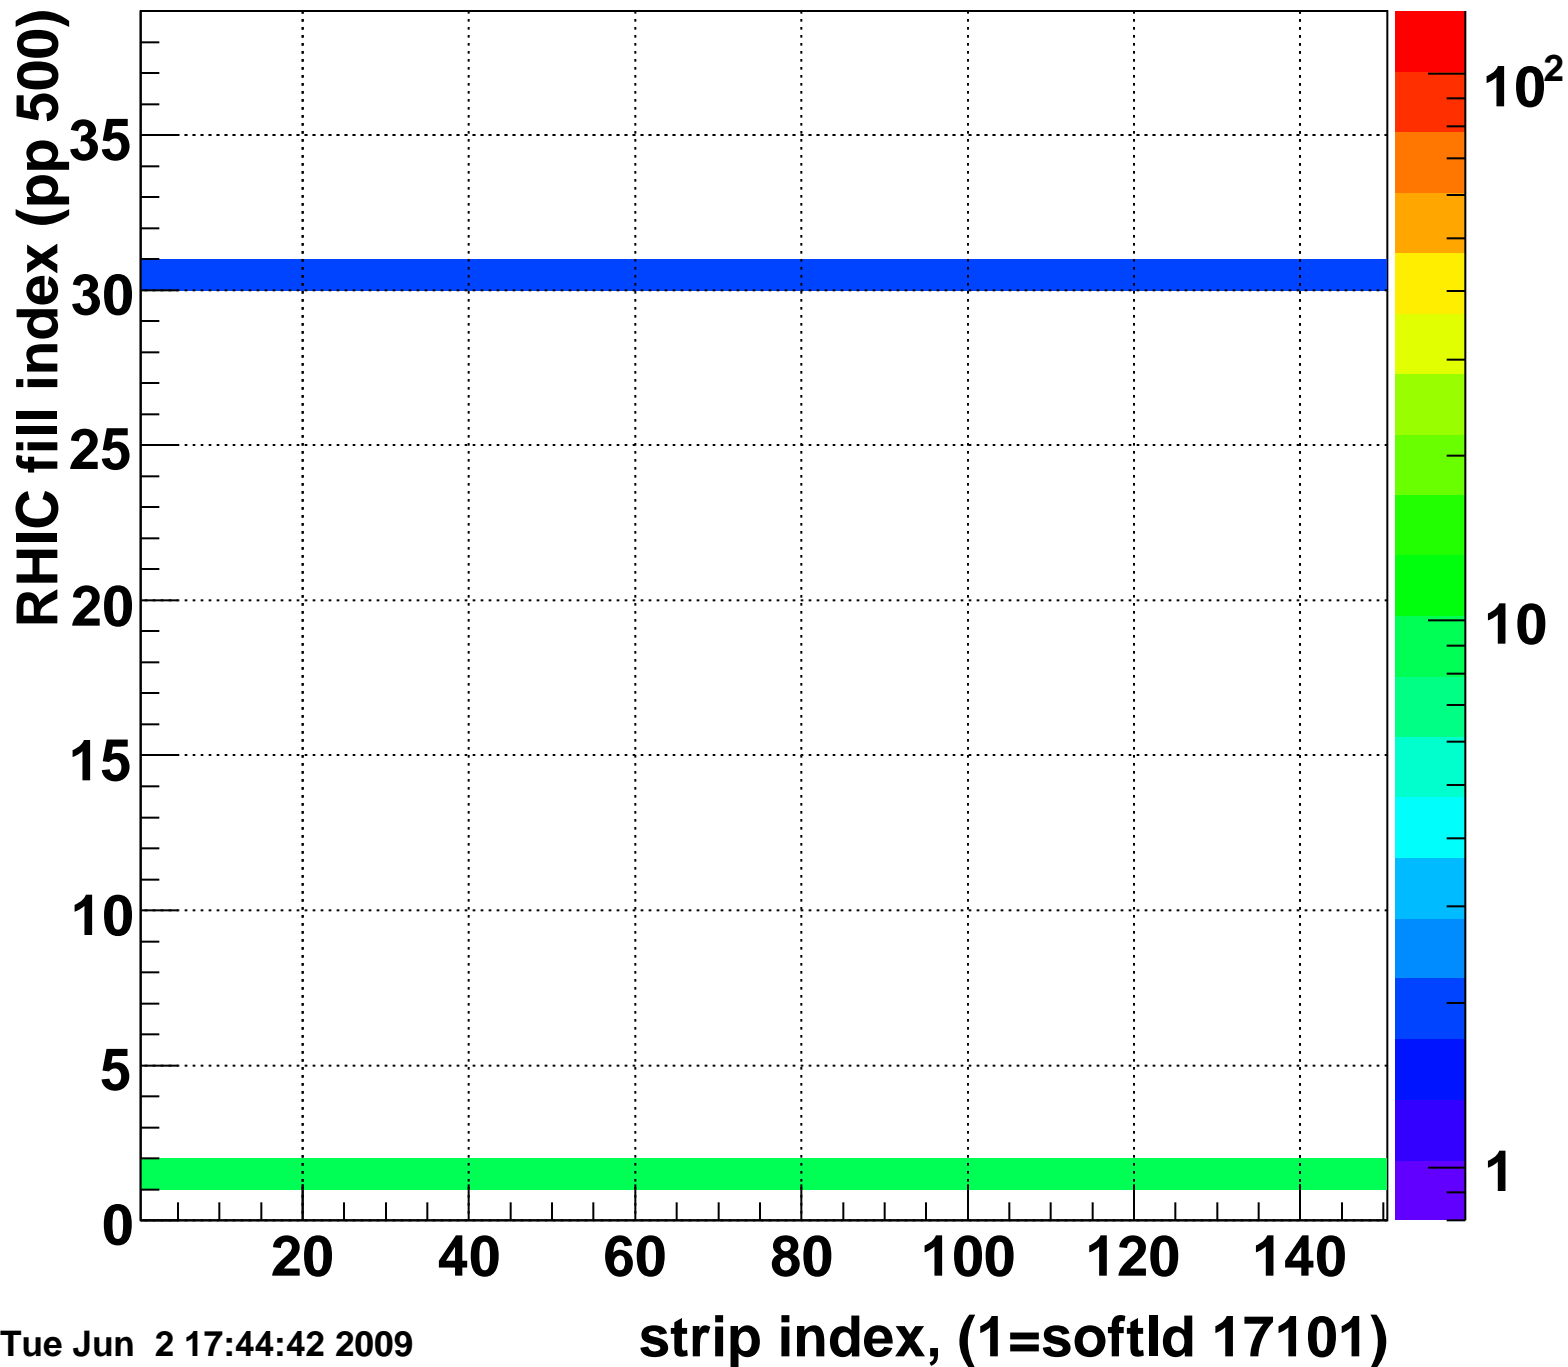

Mpv of ped residuum (ADC), BSMDE mod=115, good strips

Entries 258

Tue Jun 2 17:44:41 2009

Rms of ped residuum (ADC), BSMDE mod=115, good strips

Entries 4810

Tue Jun 2 17:44:42 2009

Bad strips (color=error bits), BSMDE mod=1115

Entries 1040

Tue Jun 2 17:44:42 2009

Mpv of ped residuum (ADC), BSMDP mod=115, good strips

Entries 192

Tue Jun 2 17:44:42 2009

Rms of ped residuum (ADC), BSMDP mod=115, good strips

Entries 5550

Tue Jun 2 17:44:42 2009

Bad strips (color=error bits), BSMDE mod=115

Entries 300

Tue Jun 2 17:44:42 2009