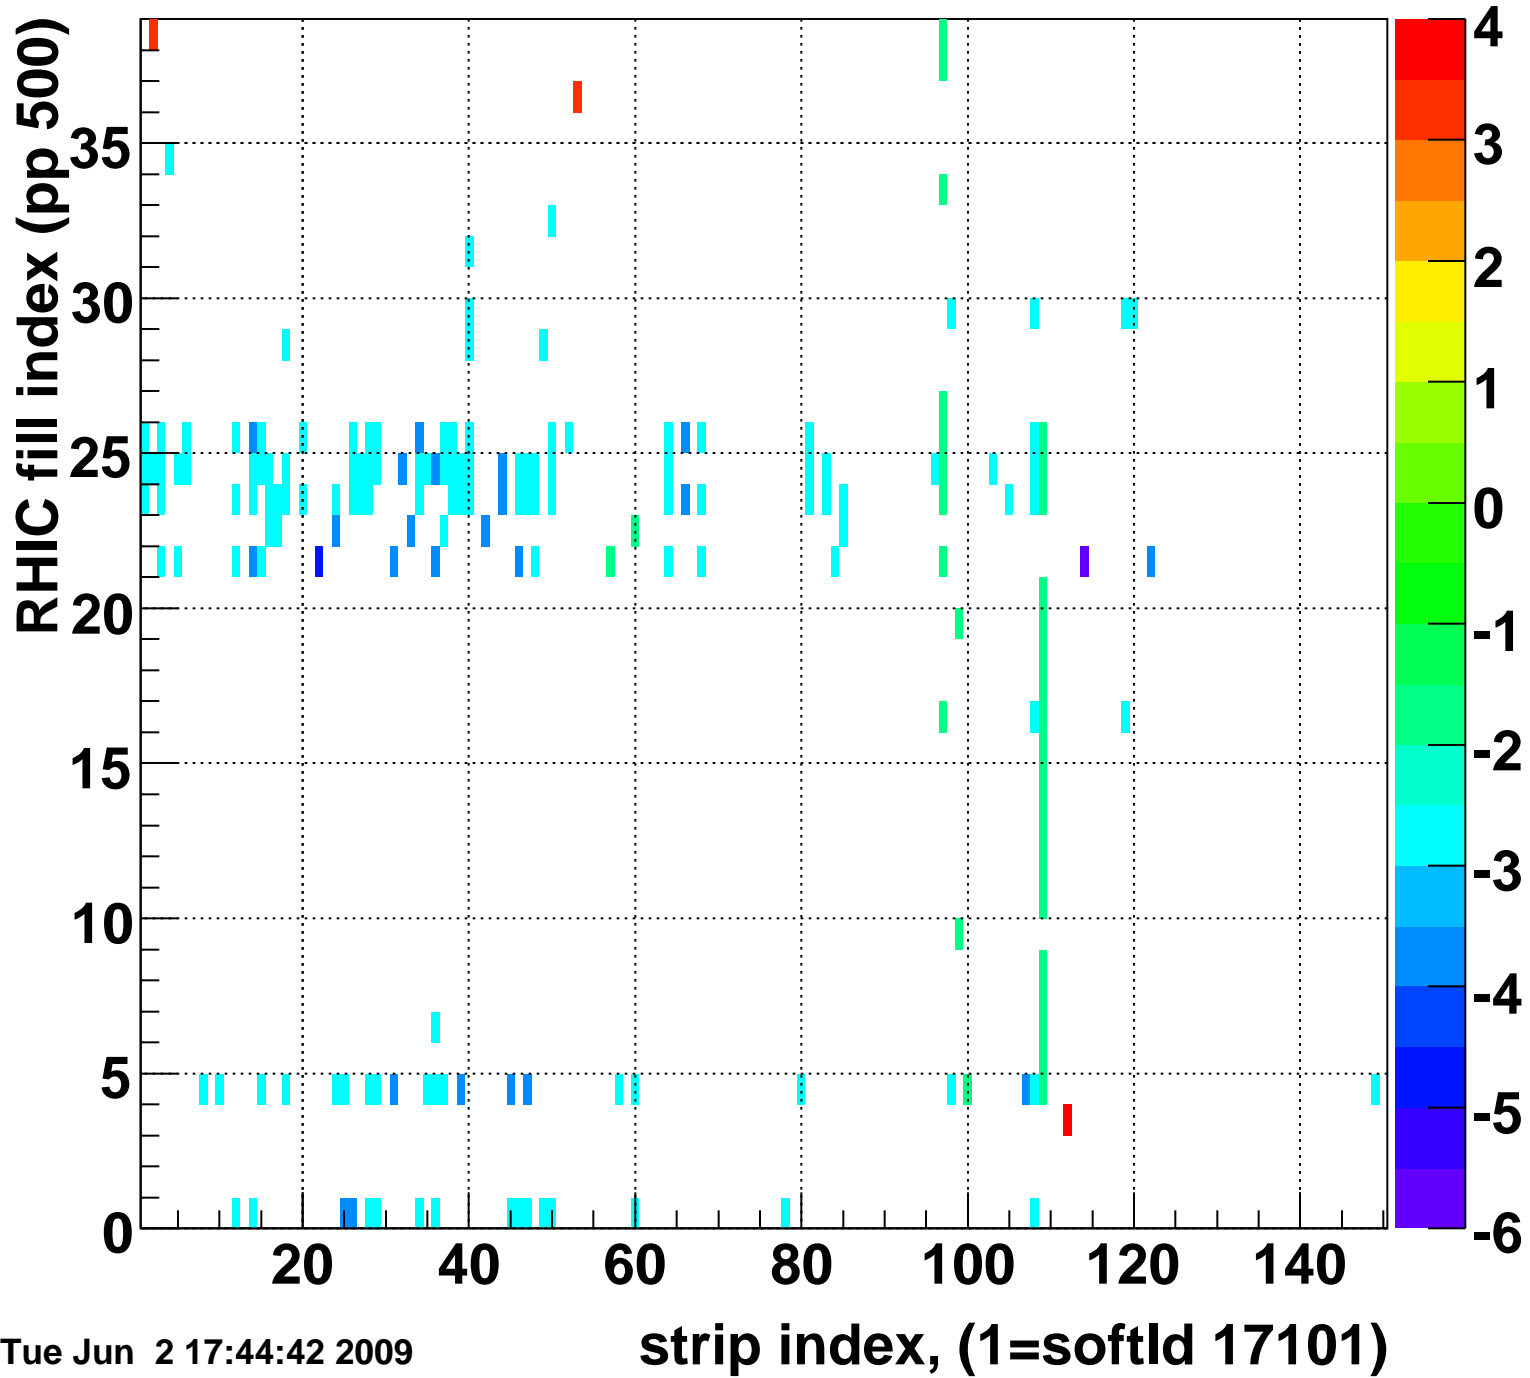

Mpv of ped residuum (ADC), BSMDE mod=115, good strips

Entries 258

Tue Jun 2 17:44:41 2009

Rms of ped residuum (ADC), BSMDE mod=115, good strips

Entries 4810

Tue Jun 2 17:44:42 2009

Bad strips (color=error bits), BSMDE mod=1115

Entries 1040

Tue Jun 2 17:44:42 2009

Mpv of ped residuum (ADC), BSMDP mod=115, good strips

Entries 192

Tue Jun 2 17:44:42 2009

Rms of ped residuum (ADC), BSMDP mod=115, good strips

Entries 5550

Tue Jun 2 17:44:42 2009

Bad strips (color=error bits), BSMDE mod=115

Entries 300

Tue Jun 2 17:44:42 2009