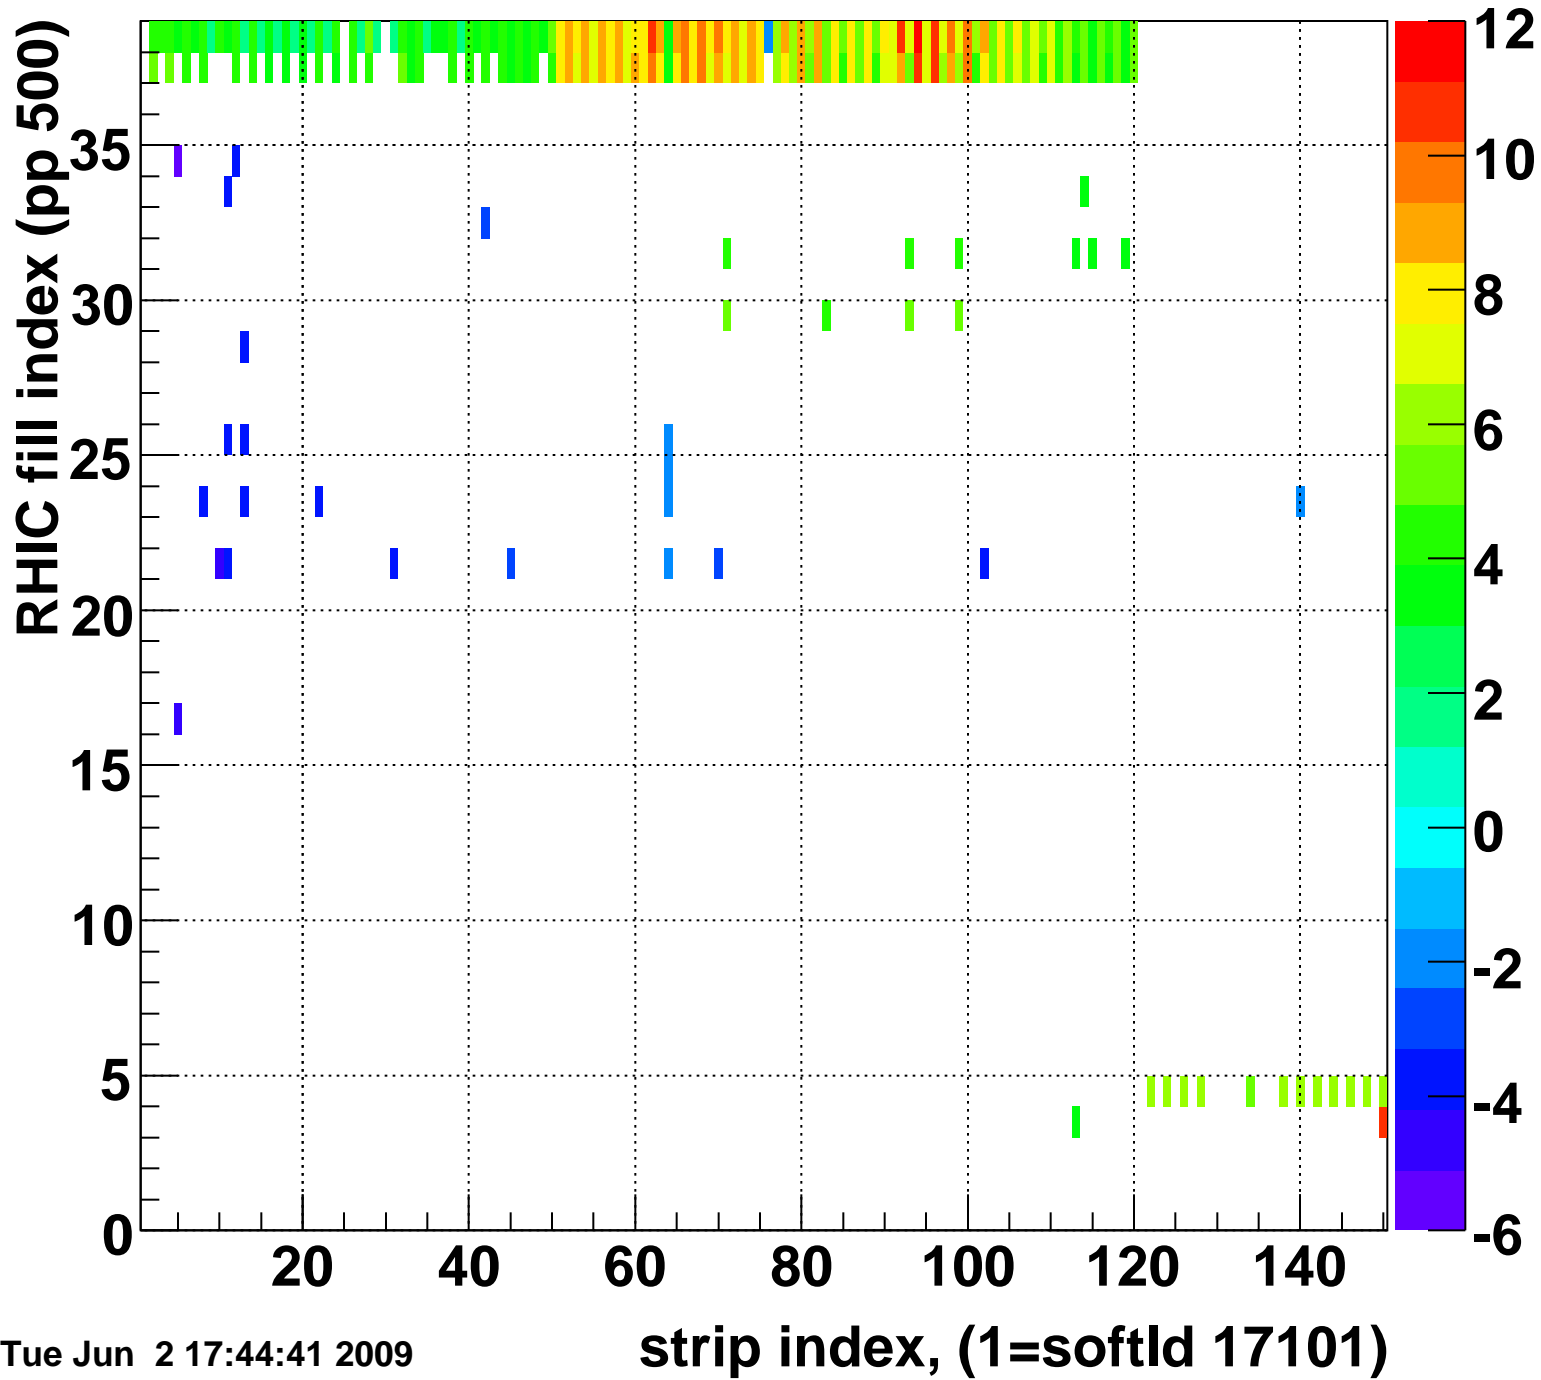

Mpv of ped residuum (ADC), BSMDE mod=115, good strips

Entries 258

Tue Jun 2 17:44:41 2009

Rms of ped residuum (ADC), BSMDE mod=115, good strips

Entries 4810

Tue Jun 2 17:44:42 2009

Bad strips (color=error bits), BSMDE mod=1115

Entries 1040

Tue Jun 2 17:44:42 2009

Mpv of ped residuum (ADC), BSMDP mod=115, good strips

Entries 192

Tue Jun 2 17:44:42 2009

Rms of ped residuum (ADC), BSMDP mod=115, good strips

Entries 5550

Tue Jun 2 17:44:42 2009

Bad strips (color=error bits), BSMDE mod=115

Entries 300

Tue Jun 2 17:44:42 2009