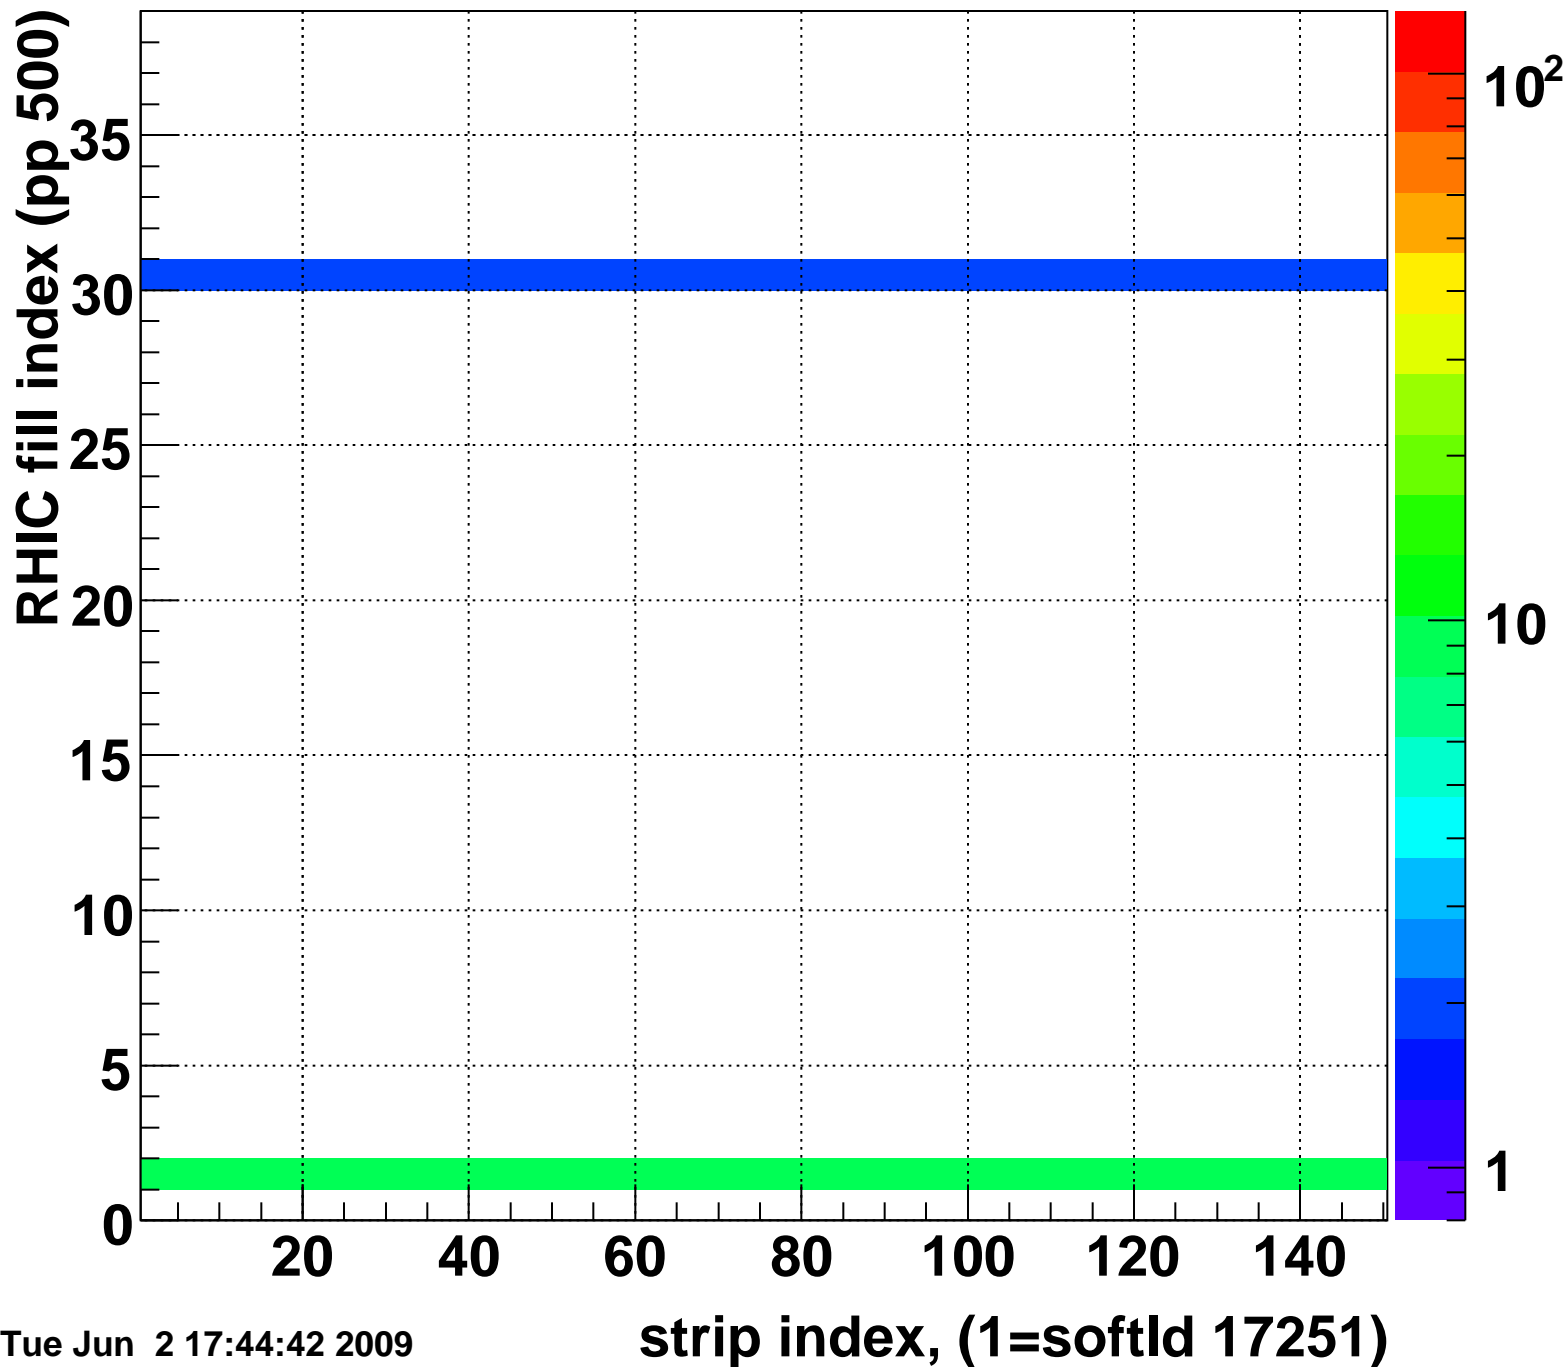

Mpv of ped residuum (ADC), BSMDE mod=116, good strips

Entries 104

Tue Jun 2 17:44:42 2009

Rms of ped residuum (ADC), BSMDE mod=116, good strips

Entries 5418

Tue Jun 2 17:44:42 2009

Bad strips (color=error bits), BSMDE mod=116

Entries 432

Tue Jun 2 17:44:42 2009

Mpv of ped residuum (ADC), BSMDP mod=116, good strips

Entries 81

Tue Jun 2 17:44:42 2009

Rms of ped residuum (ADC), BSMDP mod=116, good strips

Entries 5550

Tue Jun 2 17:44:42 2009

Bad strips (color=error bits), BSMDE mod=116

Entries 300

Tue Jun 2 17:44:42 2009