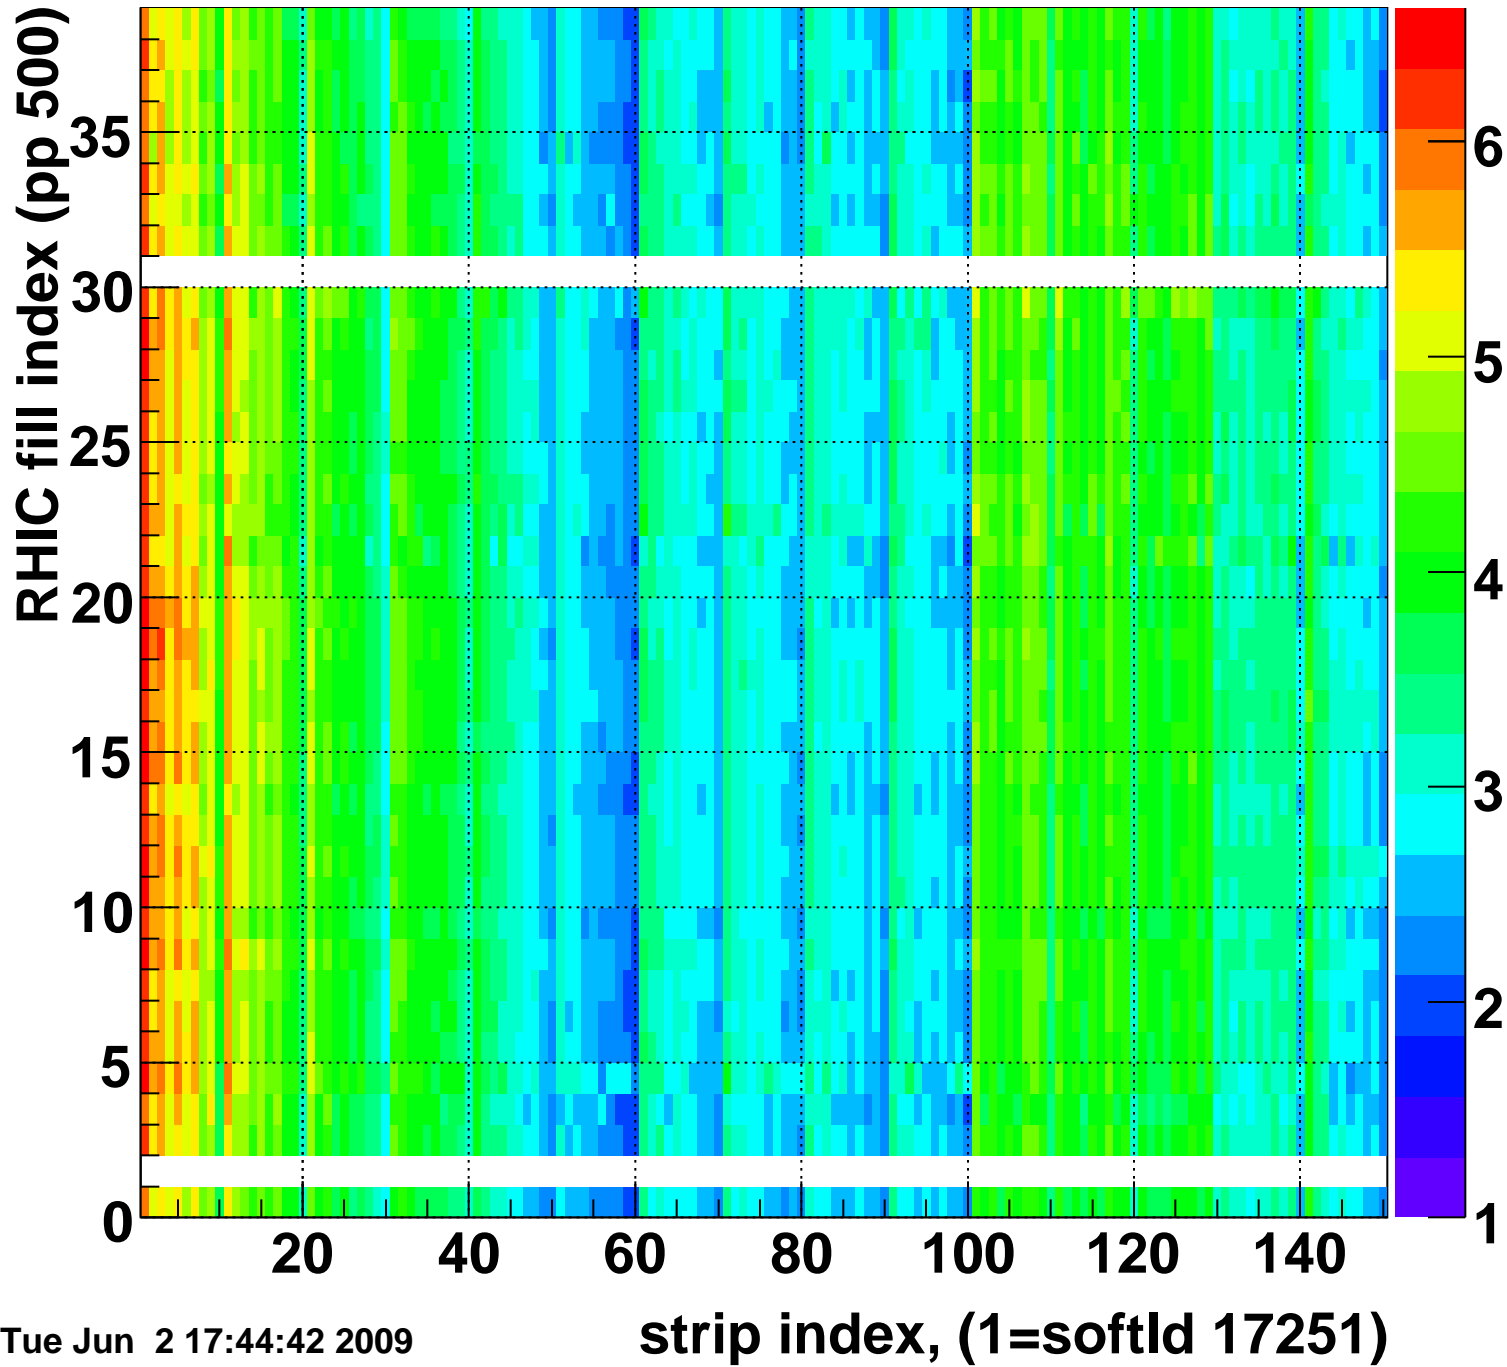

Mpv of ped residuum (ADC), BSMDE mod=116, good strips

Entries 104

Tue Jun 2 17:44:42 2009

Rms of ped residuum (ADC), BSMDE mod=116, good strips

Entries 5418

Tue Jun 2 17:44:42 2009

Bad strips (color=error bits), BSMDE mod=116

Entries 432

Tue Jun 2 17:44:42 2009

Mpv of ped residuum (ADC), BSMDP mod=116, good strips

Entries 81

Tue Jun 2 17:44:42 2009

Rms of ped residuum (ADC), BSMDP mod=116, good strips

Entries 5550

Tue Jun 2 17:44:42 2009

Bad strips (color=error bits), BSMDE mod=116

Entries 300

Tue Jun 2 17:44:42 2009