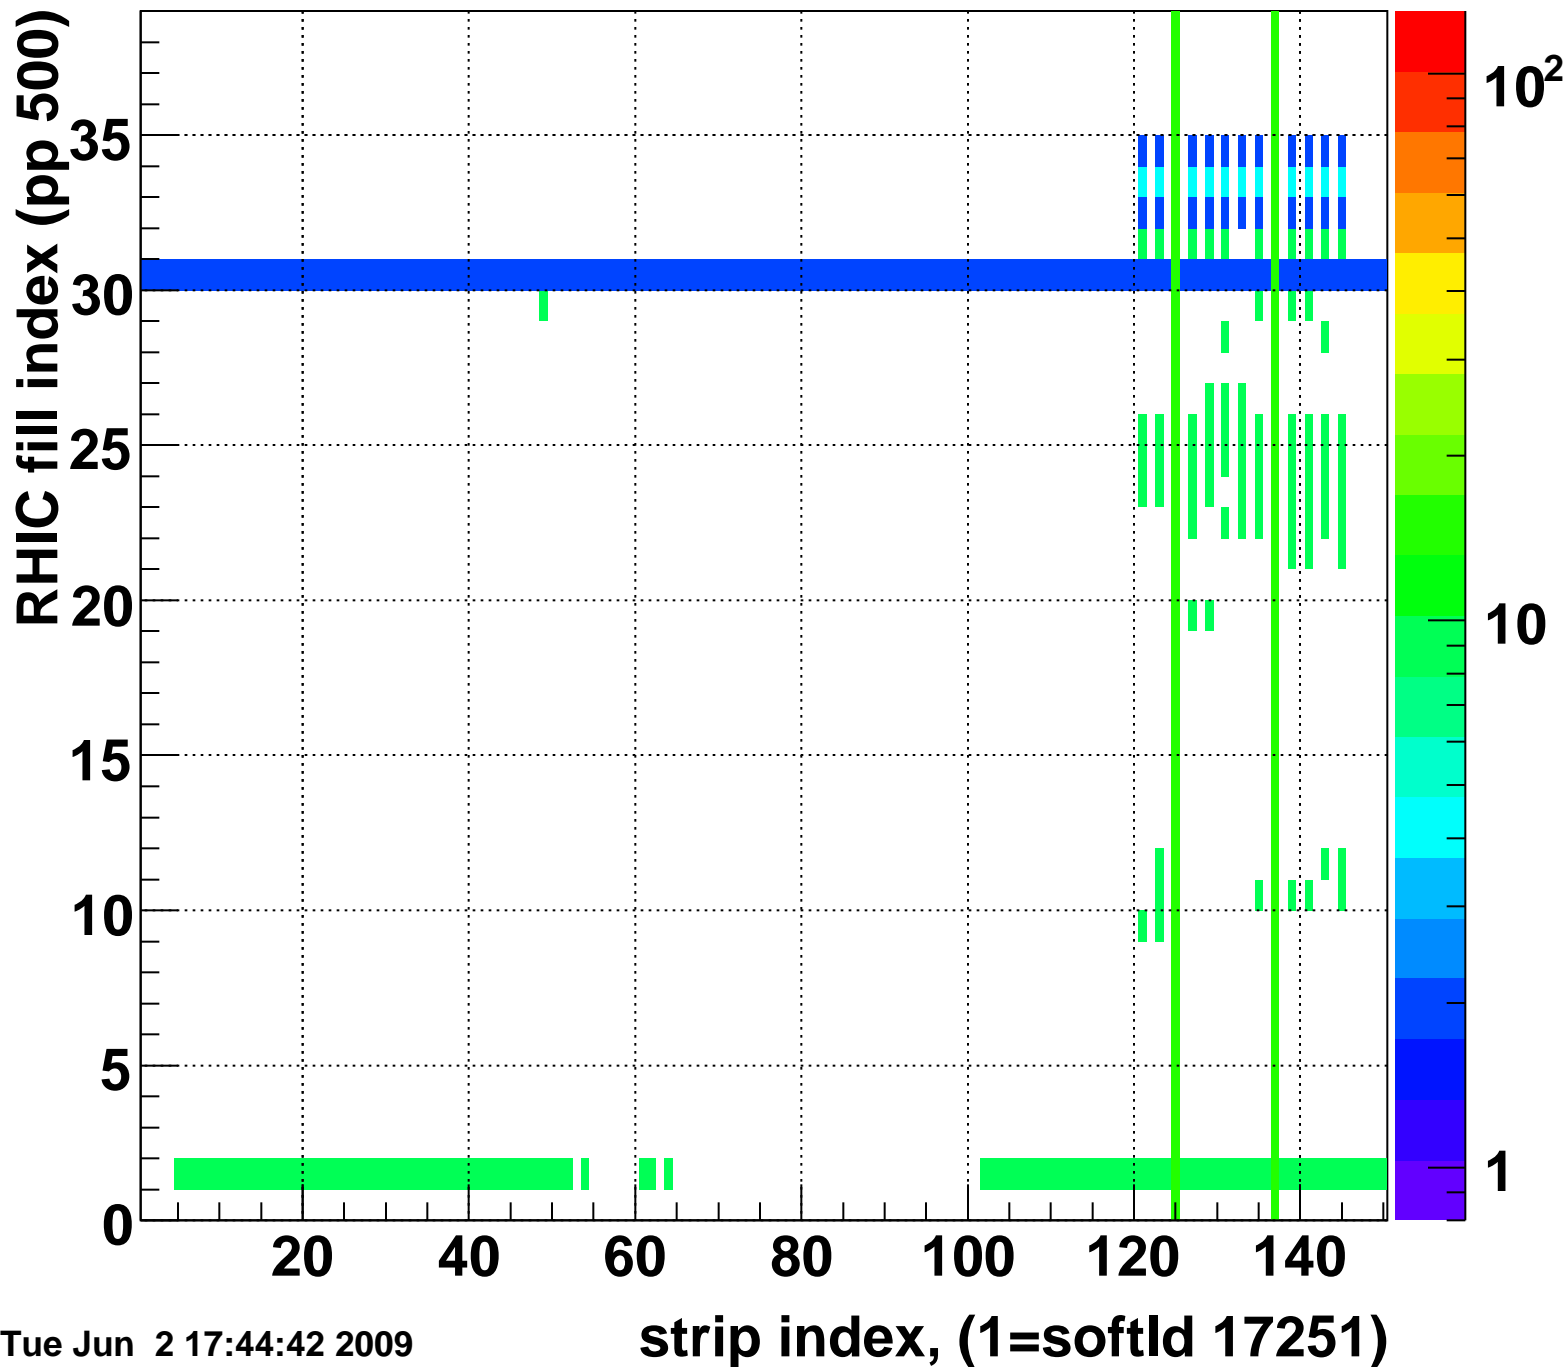

Mpv of ped residuum (ADC), BSMDE mod=116, good strips

Entries 104

Tue Jun 2 17:44:42 2009

Rms of ped residuum (ADC), BSMDE mod=116, good strips

Entries 5418

Tue Jun 2 17:44:42 2009

Bad strips (color=error bits), BSMDE mod=116

Entries 432

Tue Jun 2 17:44:42 2009

Mpv of ped residuum (ADC), BSMDP mod=116, good strips

Entries 81

Tue Jun 2 17:44:42 2009

Rms of ped residuum (ADC), BSMDP mod=116, good strips

Entries 5550

Tue Jun 2 17:44:42 2009

Bad strips (color=error bits), BSMDE mod=116

Entries 300

Tue Jun 2 17:44:42 2009