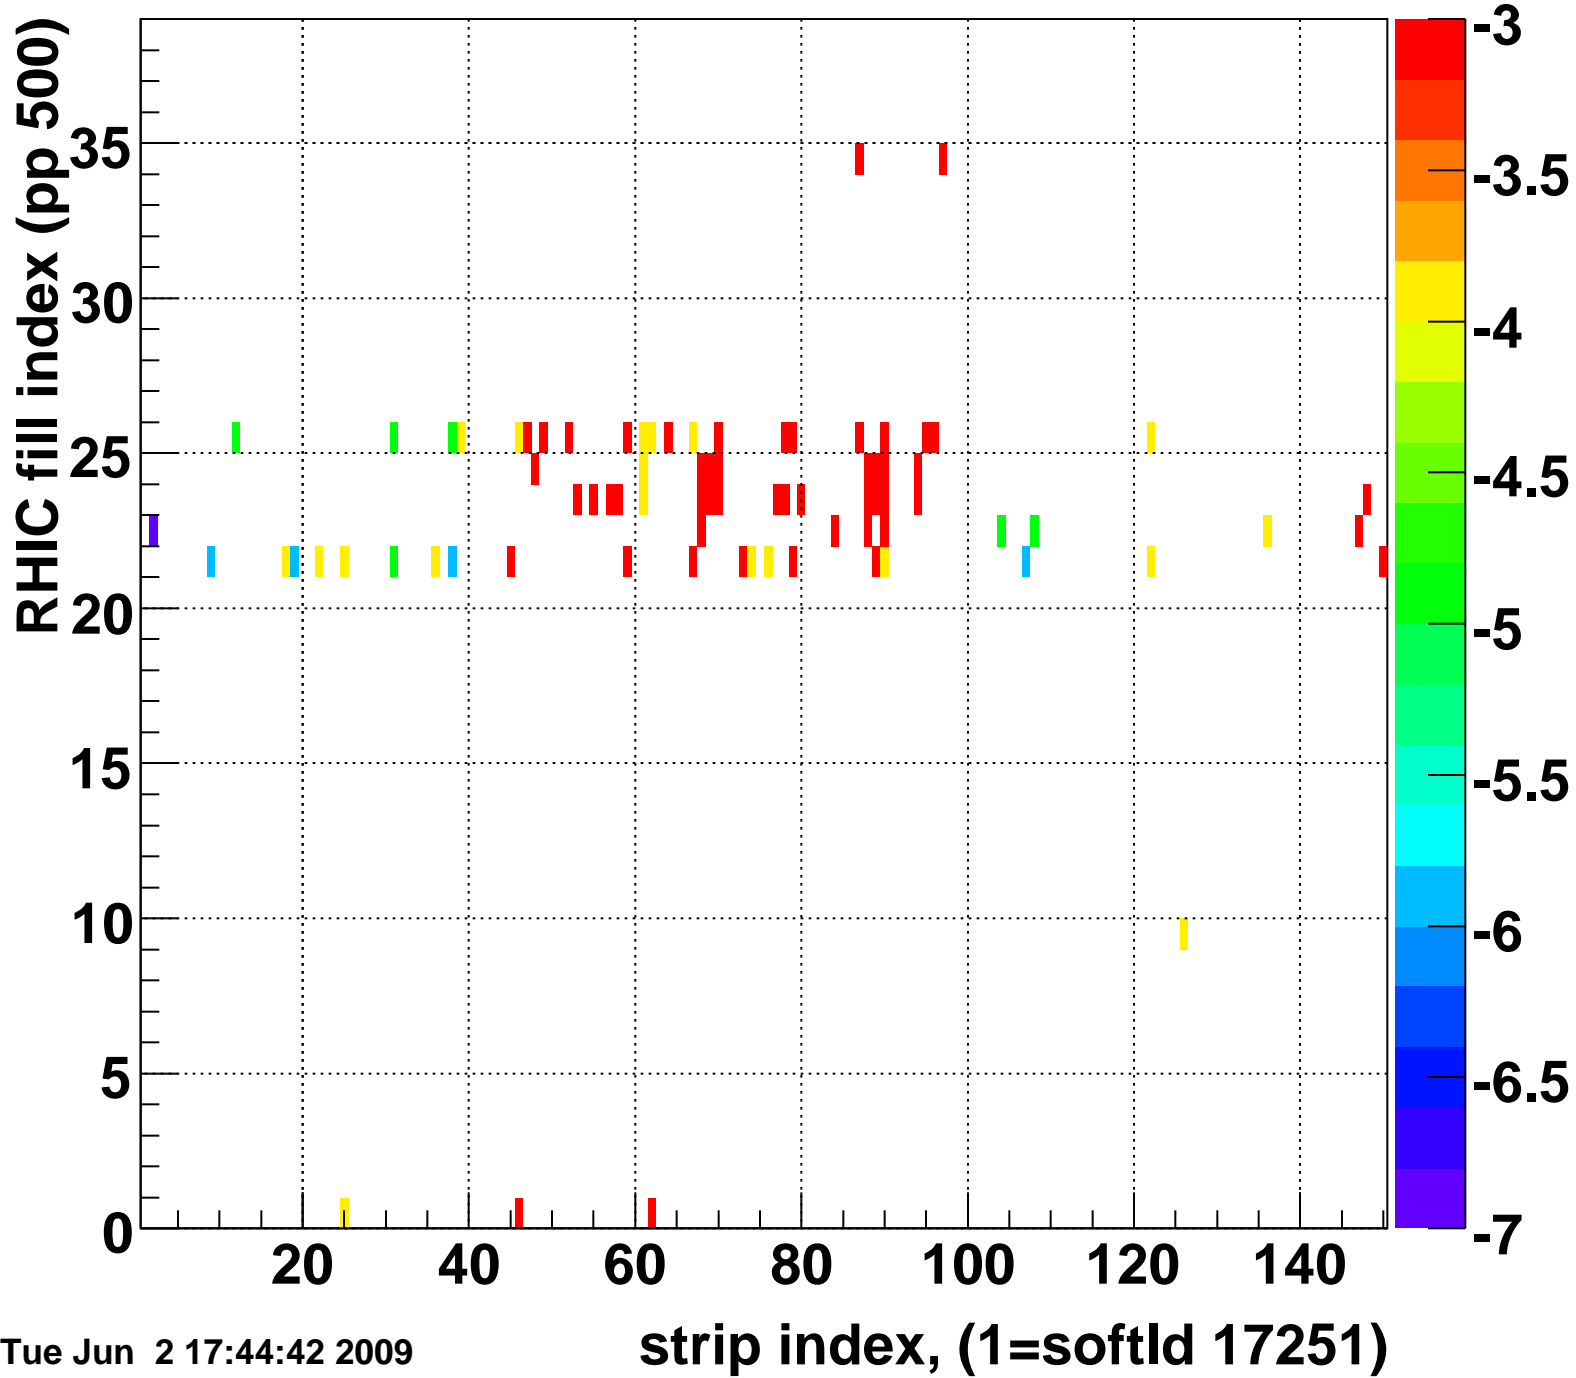

Mpv of ped residuum (ADC), BSMDE mod=116, good strips

Entries 104

Tue Jun 2 17:44:42 2009

Rms of ped residuum (ADC), BSMDE mod=116, good strips

Entries 5418

Tue Jun 2 17:44:42 2009

Bad strips (color=error bits), BSMDE mod=116

Entries 432

Tue Jun 2 17:44:42 2009

Mpv of ped residuum (ADC), BSMDP mod=116, good strips

Entries 81

Tue Jun 2 17:44:42 2009

Rms of ped residuum (ADC), BSMDP mod=116, good strips

Entries 5550

Tue Jun 2 17:44:42 2009

Bad strips (color=error bits), BSMDE mod=116

Entries 300

Tue Jun 2 17:44:42 2009