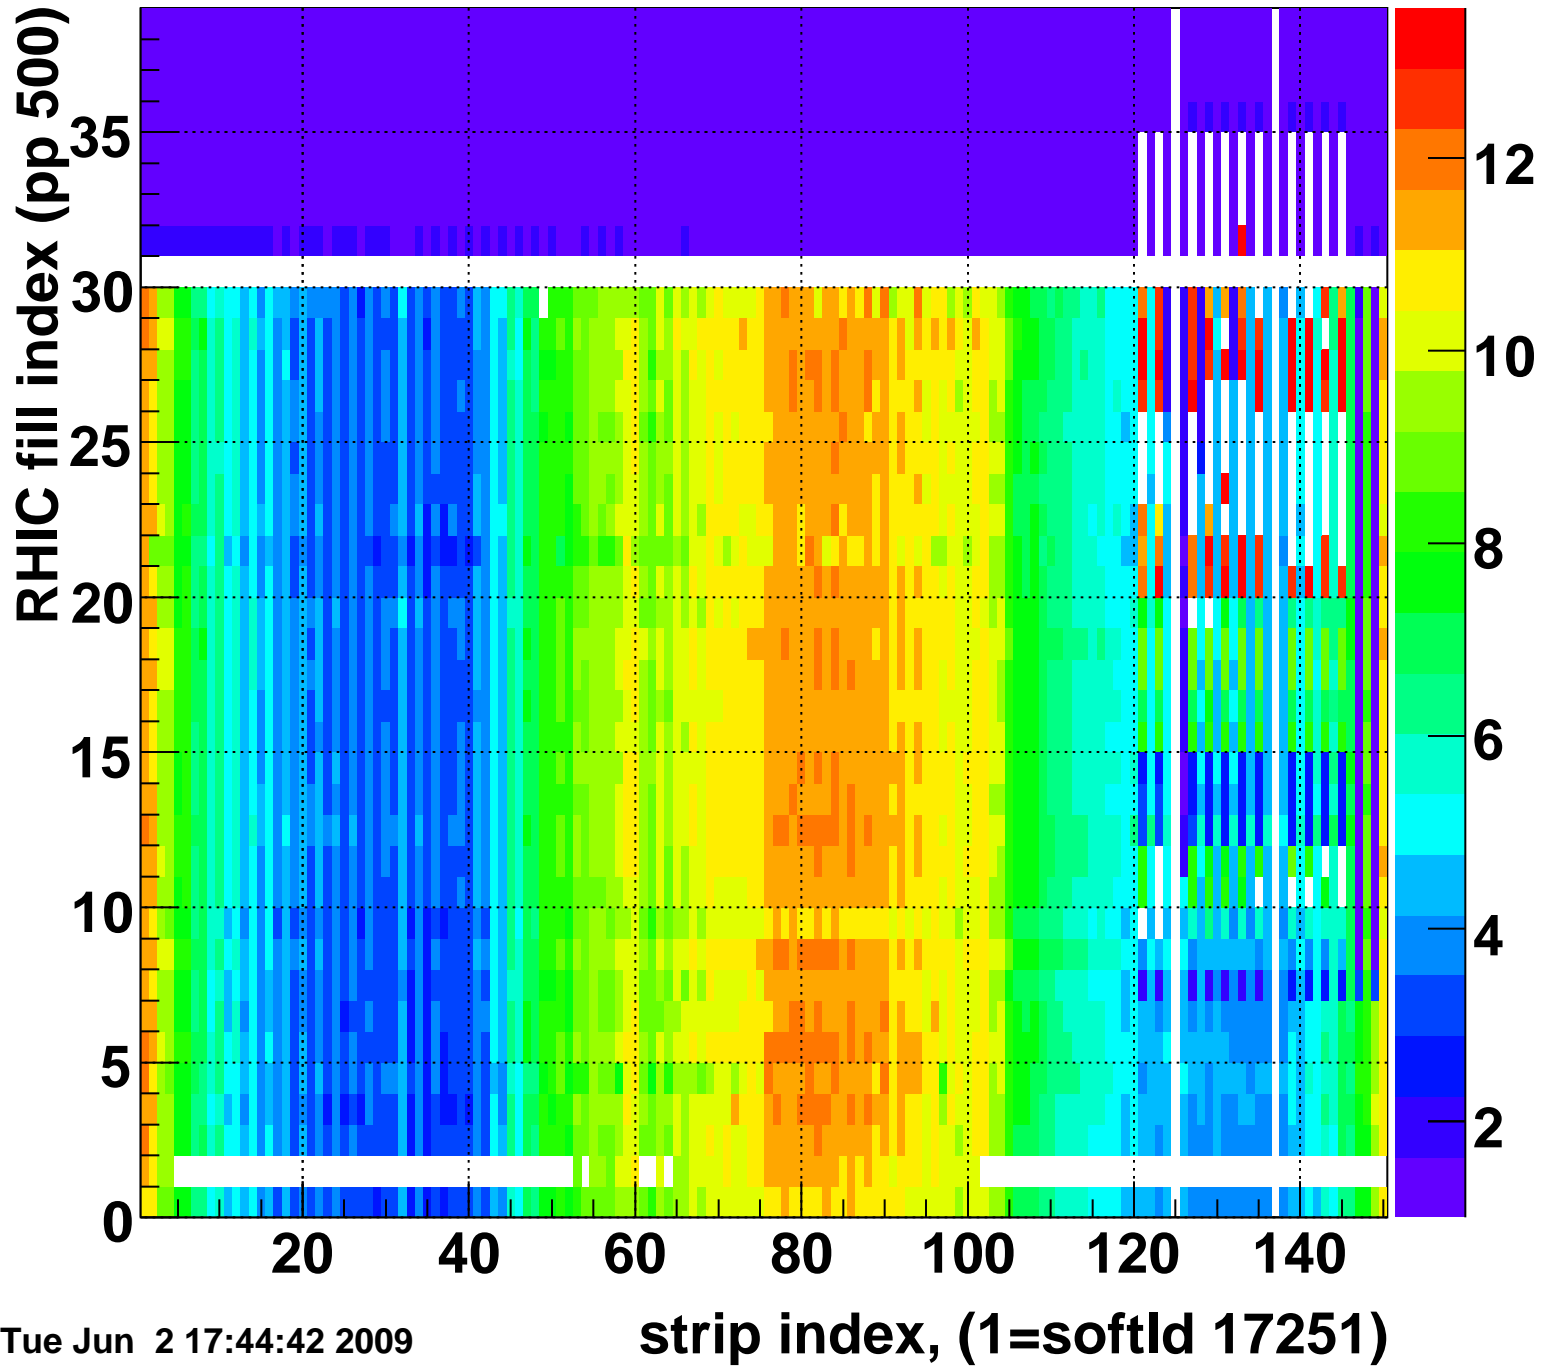

Mpv of ped residuum (ADC), BSMDE mod=116, good strips

Entries 104

Tue Jun 2 17:44:42 2009

Rms of ped residuum (ADC), BSMDE mod=116, good strips

Entries 5418

Tue Jun 2 17:44:42 2009

Bad strips (color=error bits), BSMDE mod=116

Entries 432

Tue Jun 2 17:44:42 2009

Mpv of ped residuum (ADC), BSMDP mod=116, good strips

Entries 81

Tue Jun 2 17:44:42 2009

Rms of ped residuum (ADC), BSMDP mod=116, good strips

Entries 5550

Tue Jun 2 17:44:42 2009

Bad strips (color=error bits), BSMDE mod=116

Entries 300

Tue Jun 2 17:44:42 2009