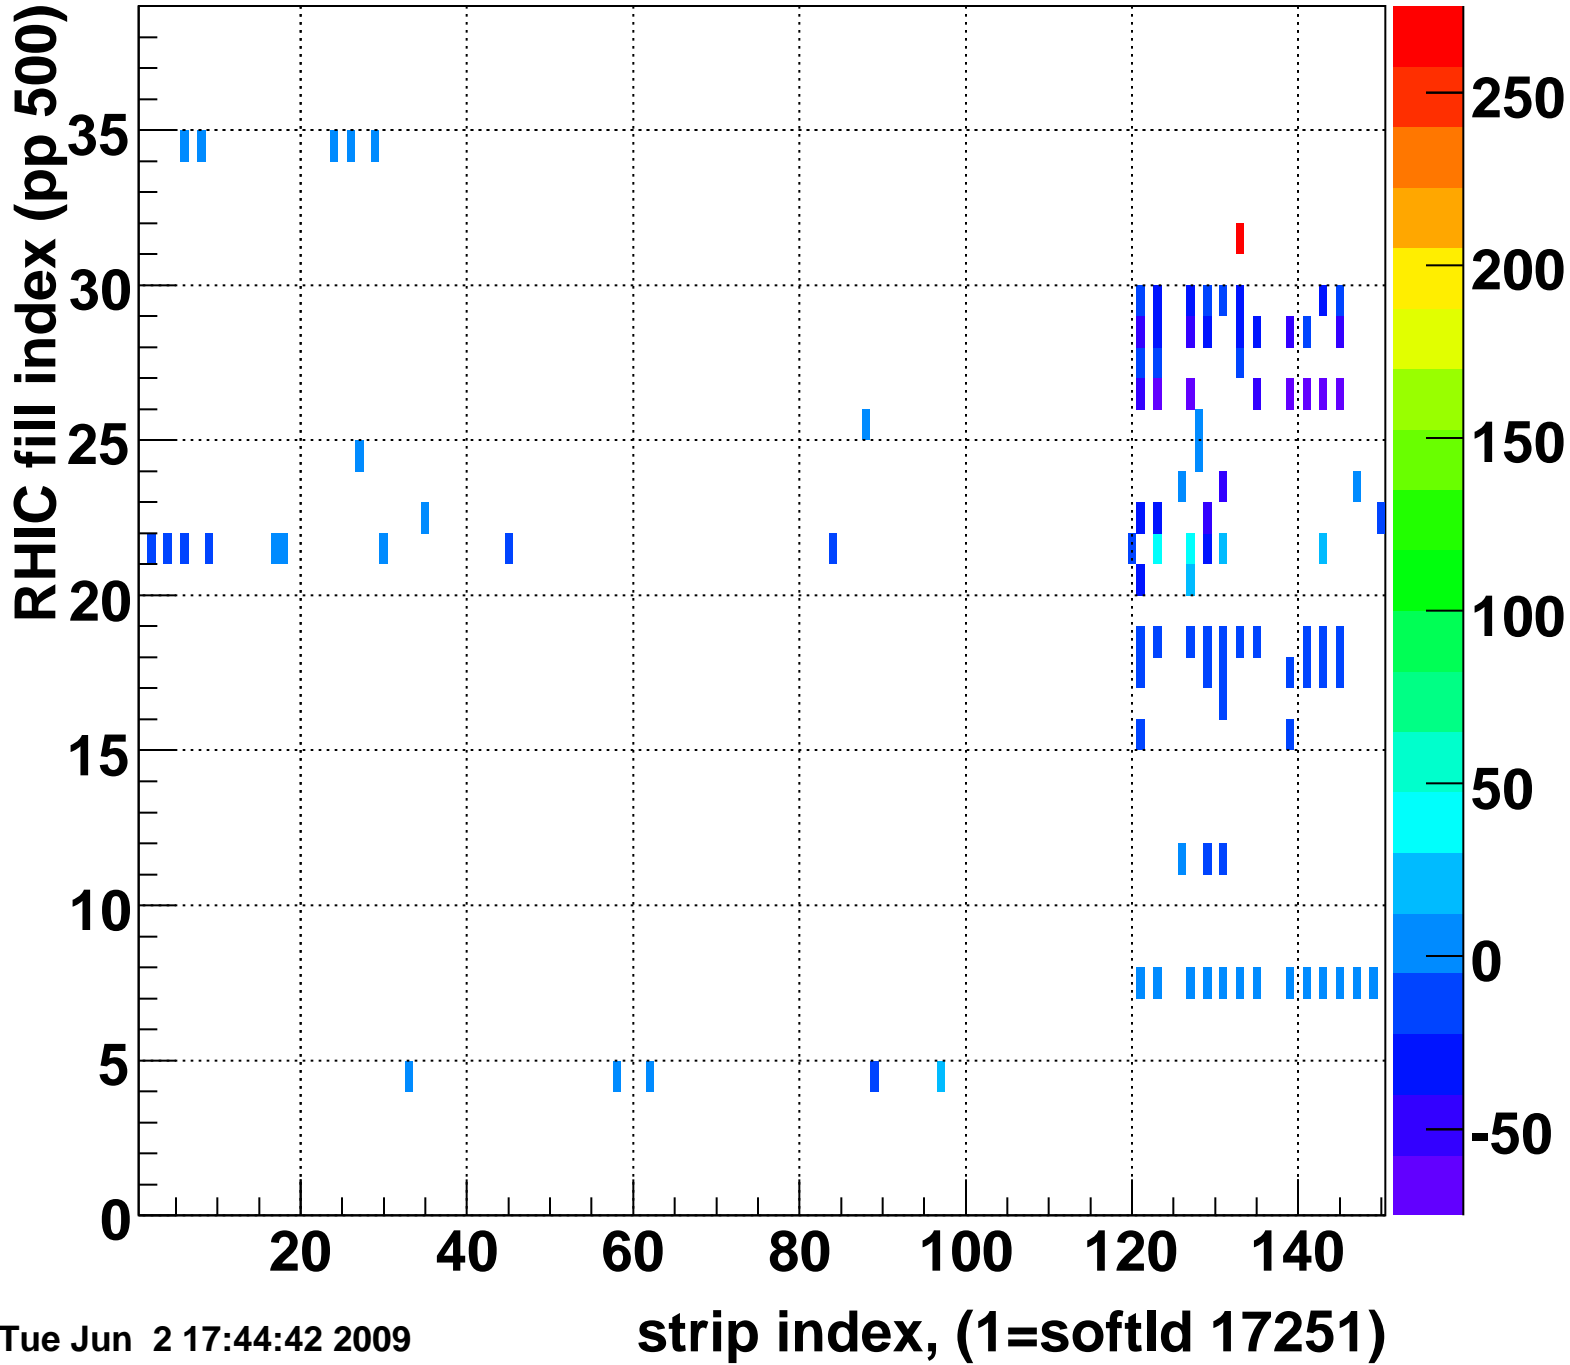

Mpv of ped residuum (ADC), BSMDE mod=116, good strips

Entries 104

Tue Jun 2 17:44:42 2009

Rms of ped residuum (ADC), BSMDE mod=116, good strips

Entries 5418

Tue Jun 2 17:44:42 2009

Bad strips (color=error bits), BSMDE mod=116

Entries 432

Tue Jun 2 17:44:42 2009

Mpv of ped residuum (ADC), BSMDP mod=116, good strips

Entries 81

Tue Jun 2 17:44:42 2009

Rms of ped residuum (ADC), BSMDP mod=116, good strips

Entries 5550

Tue Jun 2 17:44:42 2009

Bad strips (color=error bits), BSMDE mod=116

Entries 300

Tue Jun 2 17:44:42 2009