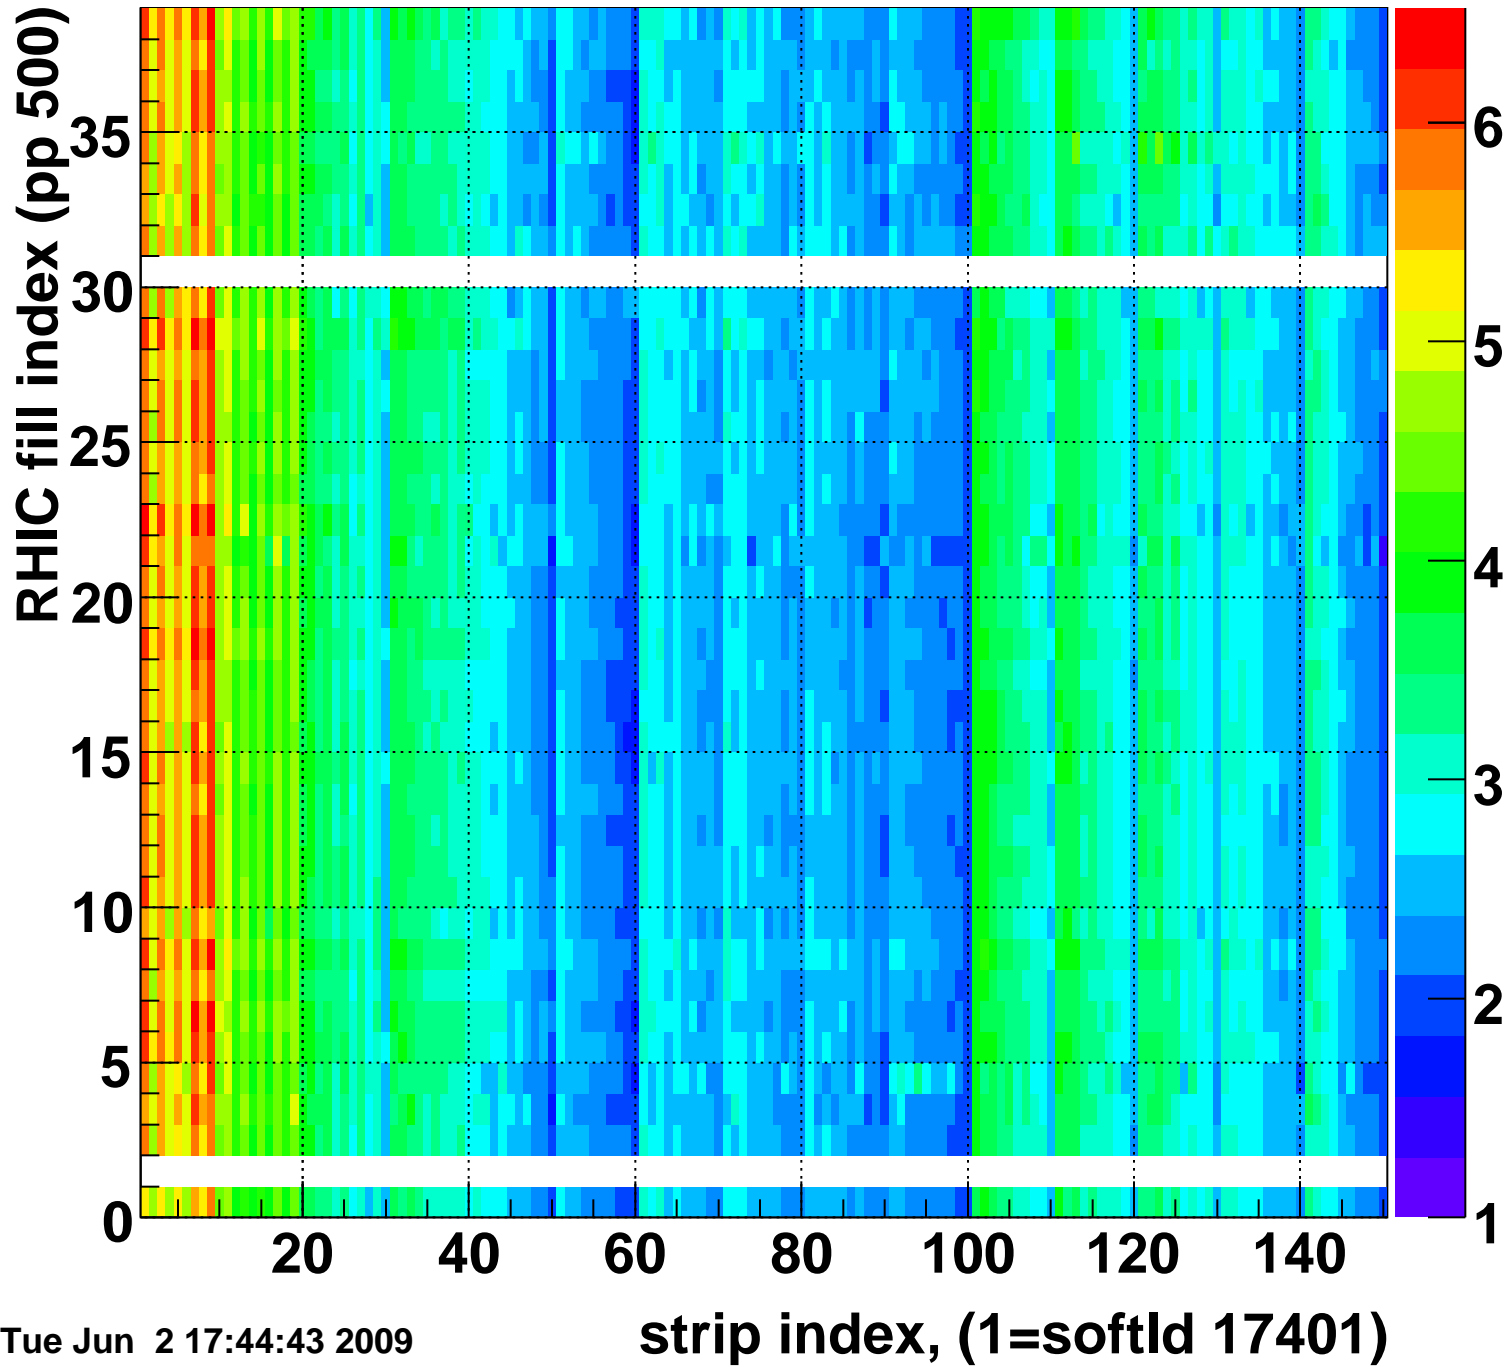

Mpv of ped residuum (ADC), BSMDE mod=117, good strips

Entries 0

Tue Jun 2 17:44:42 2009

Rms of ped residuum (ADC), BSMDE mod=117, good strips

Entries 0

Tue Jun 2 17:44:42 2009

Bad strips (color=error bits), BSMDE mod=117

Entries 5850

Tue Jun 2 17:44:42 2009

Mpv of ped residuum (ADC), BSMDP mod=117, good strips

Entries 94

Tue Jun 2 17:44:42 2009

Rms of ped residuum (ADC), BSMDP mod=117, good strips

Entries 5550

Tue Jun 2 17:44:43 2009

Bad strips (color=error bits), BSMDE mod=1117

Entries 300

Tue Jun 2 17:44:43 2009