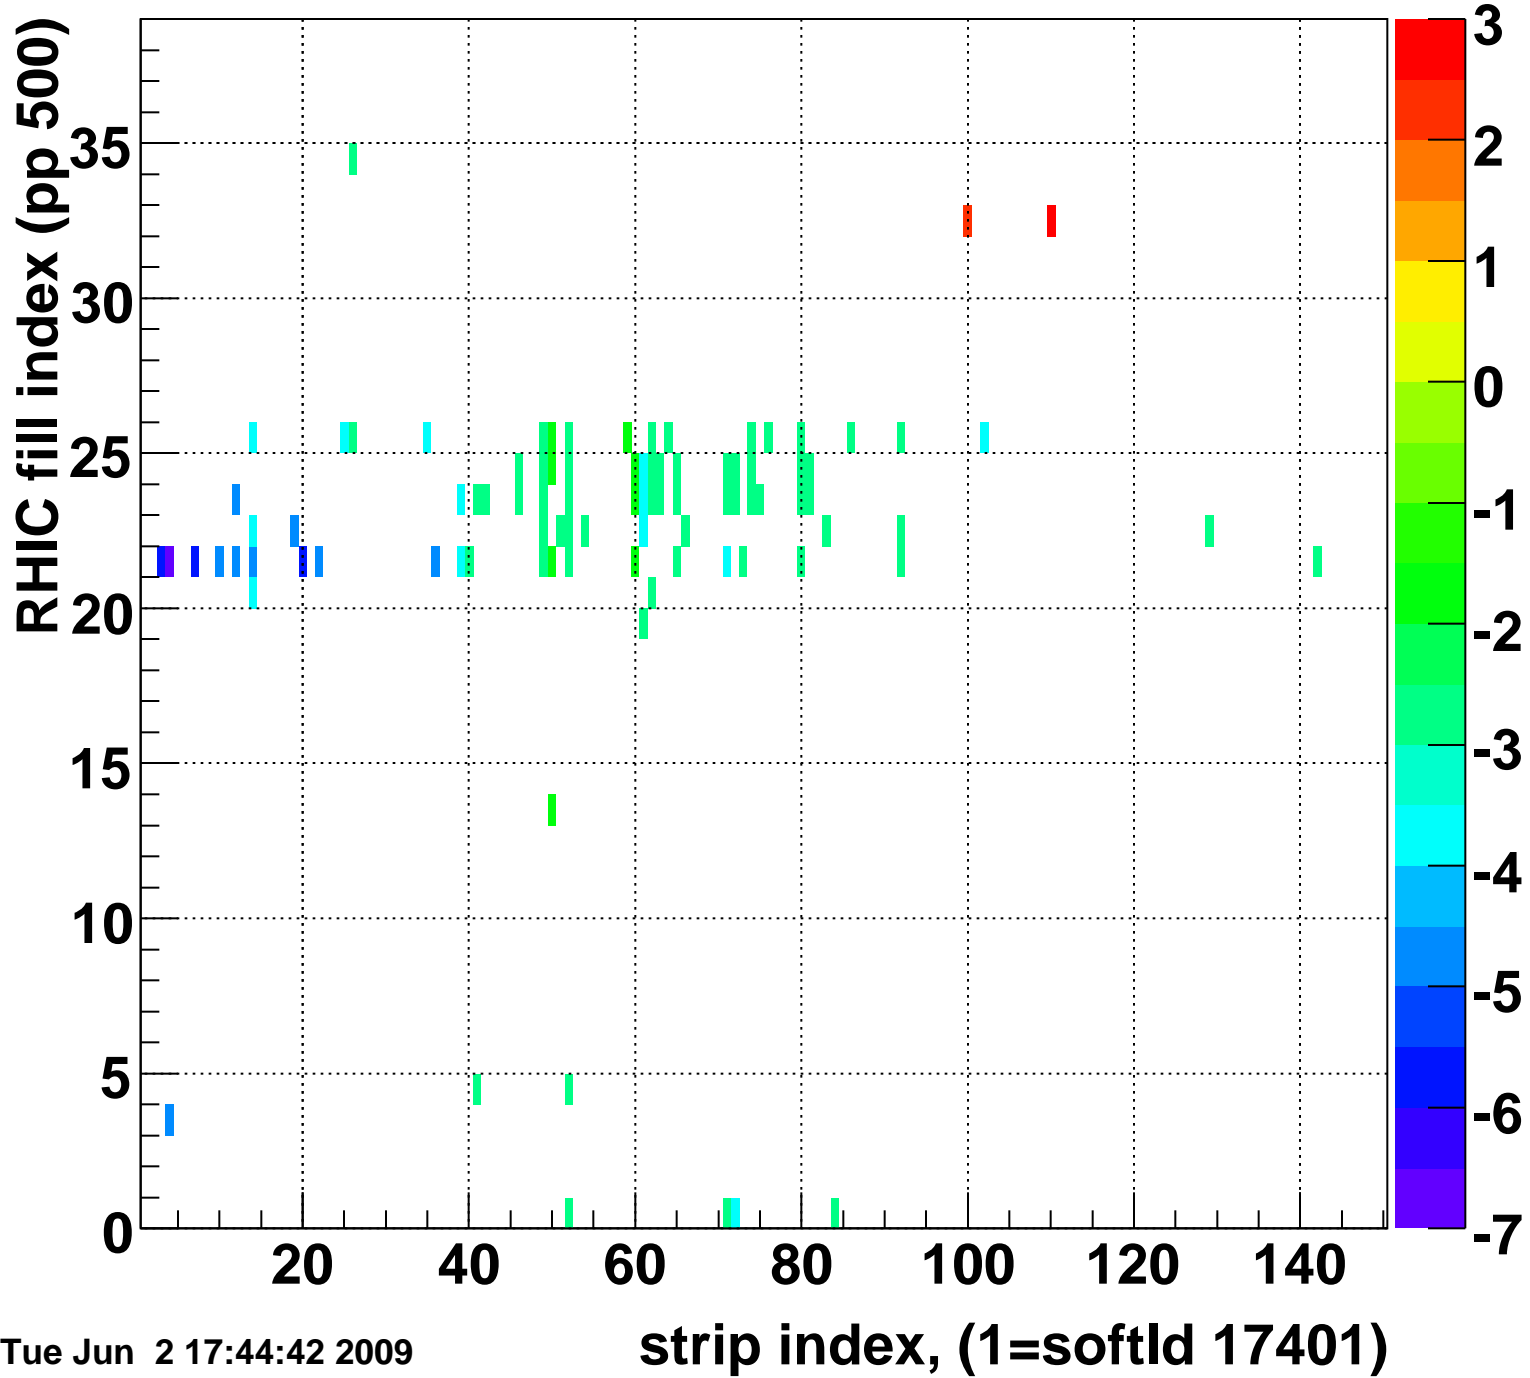

Mpv of ped residuum (ADC), BSMDE mod=117, good strips

Entries 0

Tue Jun 2 17:44:42 2009

Rms of ped residuum (ADC), BSMDE mod=117, good strips

Entries 0

Tue Jun 2 17:44:42 2009

Bad strips (color=error bits), BSMDE mod=117

Entries 5850

Tue Jun 2 17:44:42 2009

Mpv of ped residuum (ADC), BSMDP mod=117, good strips

Entries 94

Tue Jun 2 17:44:42 2009

Rms of ped residuum (ADC), BSMDP mod=117, good strips

Entries 5550

Tue Jun 2 17:44:43 2009

Bad strips (color=error bits), BSMDE mod=1117

Entries 300

Tue Jun 2 17:44:43 2009