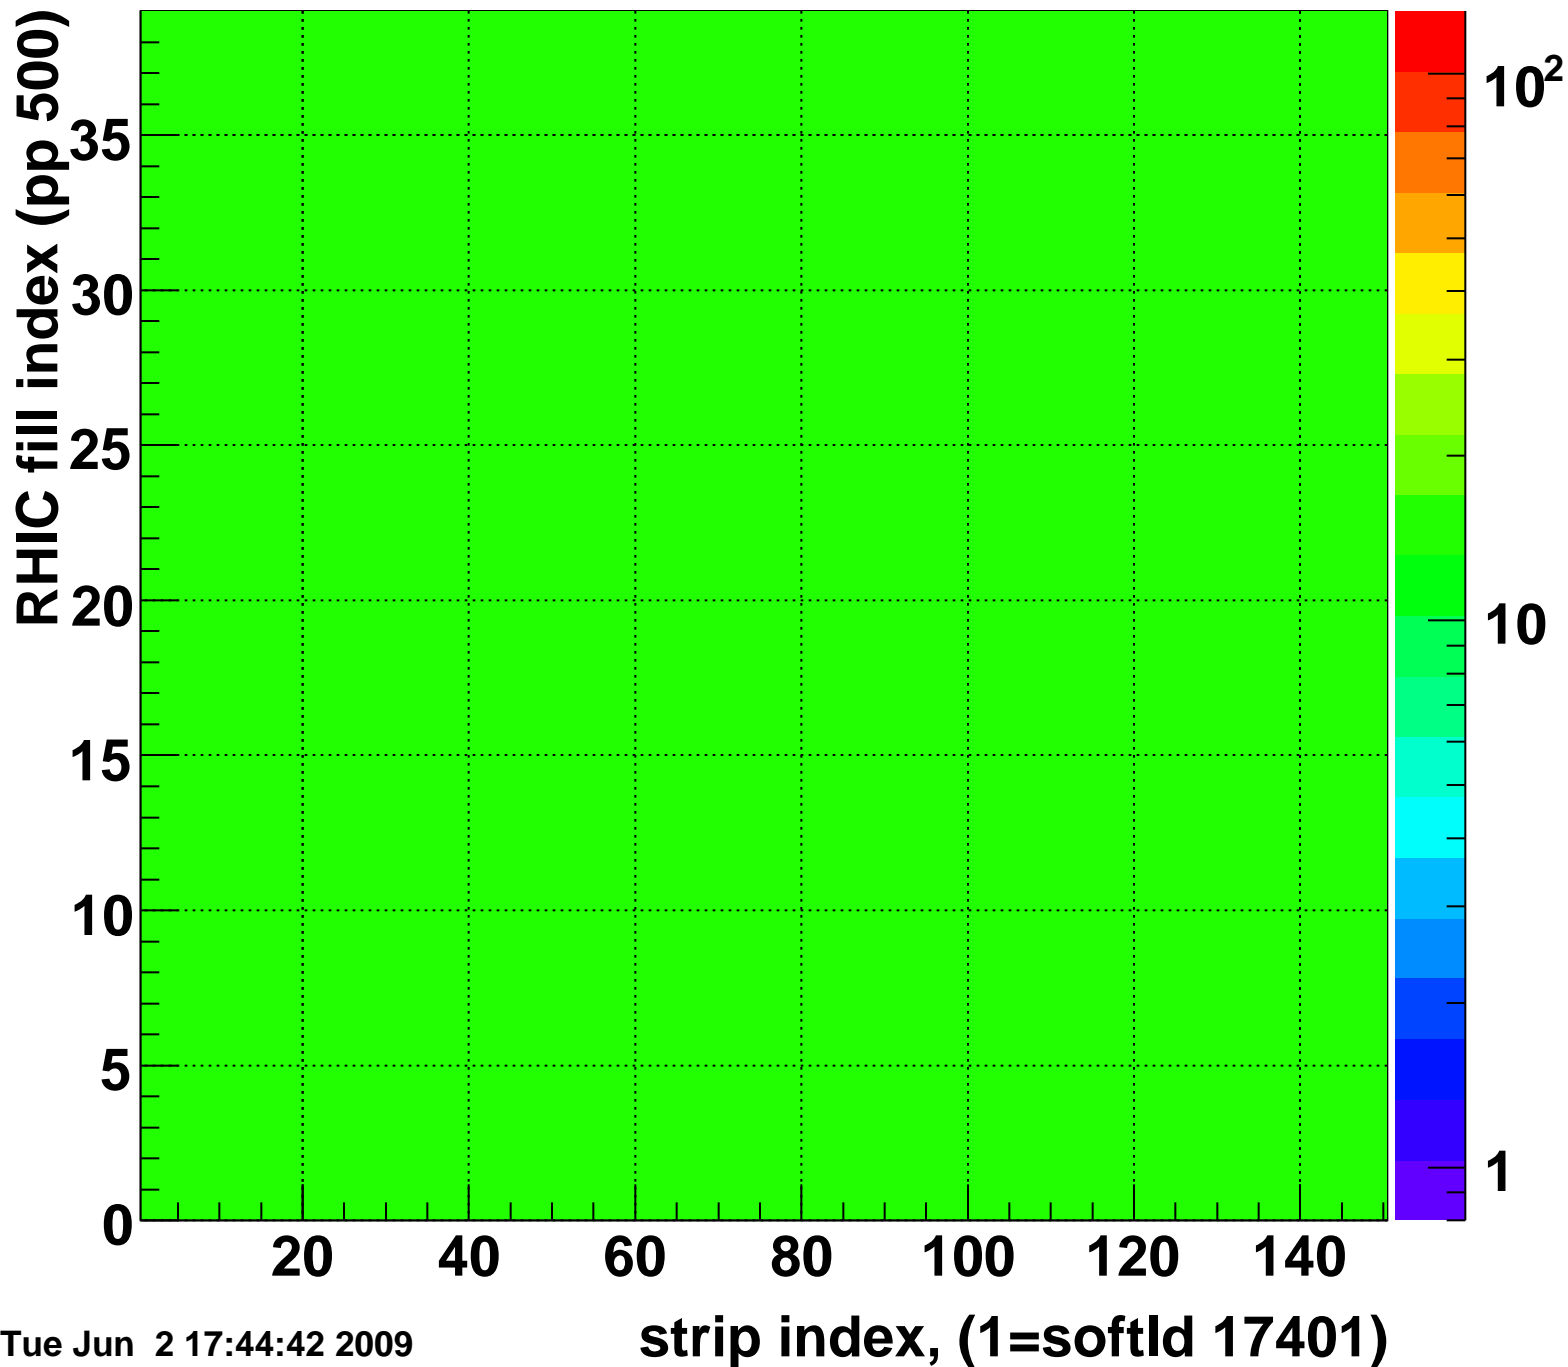

Mpv of ped residuum (ADC), BSMDE mod=117, good strips

Entries 0

Tue Jun 2 17:44:42 2009

Rms of ped residuum (ADC), BSMDE mod=117, good strips

Entries 0

Tue Jun 2 17:44:42 2009

Bad strips (color=error bits), BSMDE mod=117

Entries 5850

Tue Jun 2 17:44:42 2009

Mpv of ped residuum (ADC), BSMDP mod=117, good strips

Entries 94

Tue Jun 2 17:44:42 2009

Rms of ped residuum (ADC), BSMDP mod=117, good strips

Entries 5550

Tue Jun 2 17:44:43 2009

Bad strips (color=error bits), BSMDE mod=1117

Entries 300

Tue Jun 2 17:44:43 2009