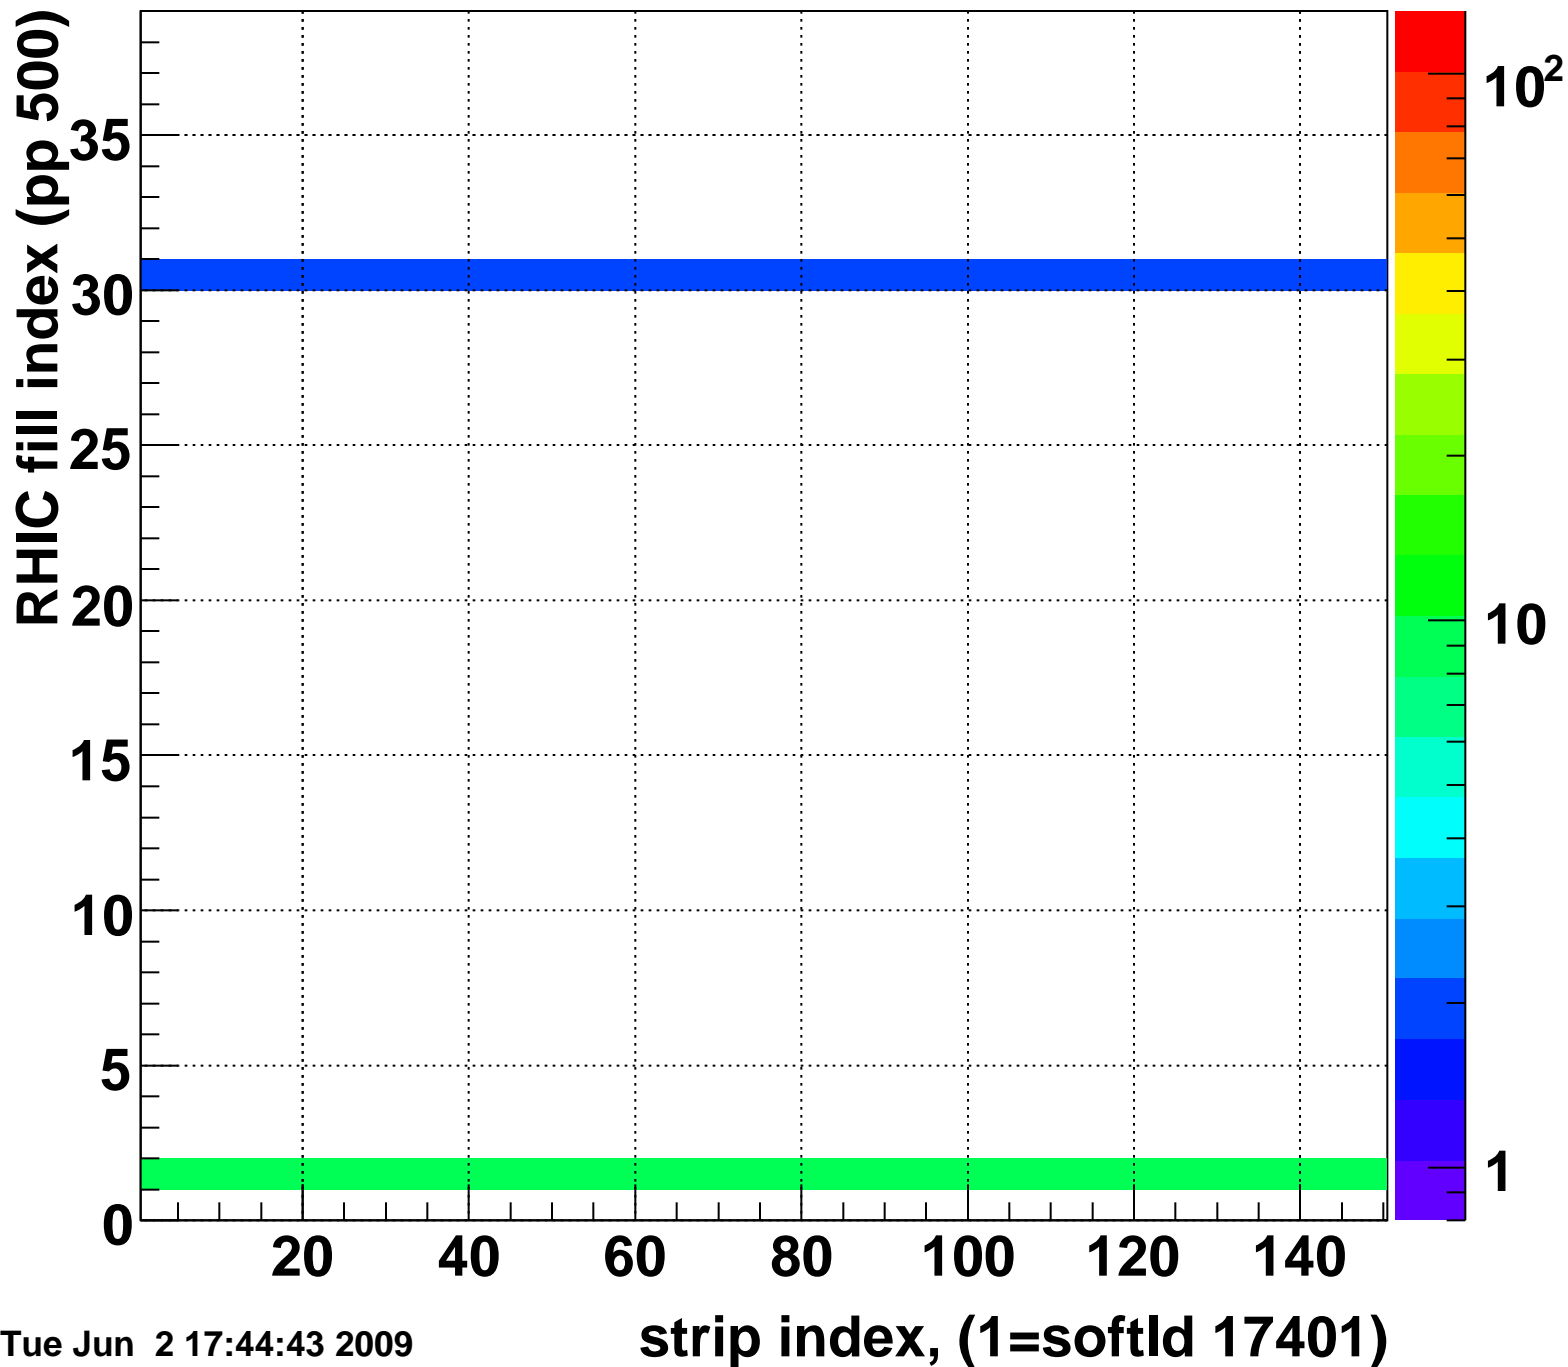

Mpv of ped residuum (ADC), BSMDE mod=117, good strips

Entries 0

Tue Jun 2 17:44:42 2009

Rms of ped residuum (ADC), BSMDE mod=117, good strips

Entries 0

Tue Jun 2 17:44:42 2009

Bad strips (color=error bits), BSMDE mod=117

Entries 5850

Tue Jun 2 17:44:42 2009

Mpv of ped residuum (ADC), BSMDP mod=117, good strips

Entries 94

Tue Jun 2 17:44:42 2009

Rms of ped residuum (ADC), BSMDP mod=117, good strips

Entries 5550

Tue Jun 2 17:44:43 2009

Bad strips (color=error bits), BSMDE mod=1117

Entries 300

Tue Jun 2 17:44:43 2009