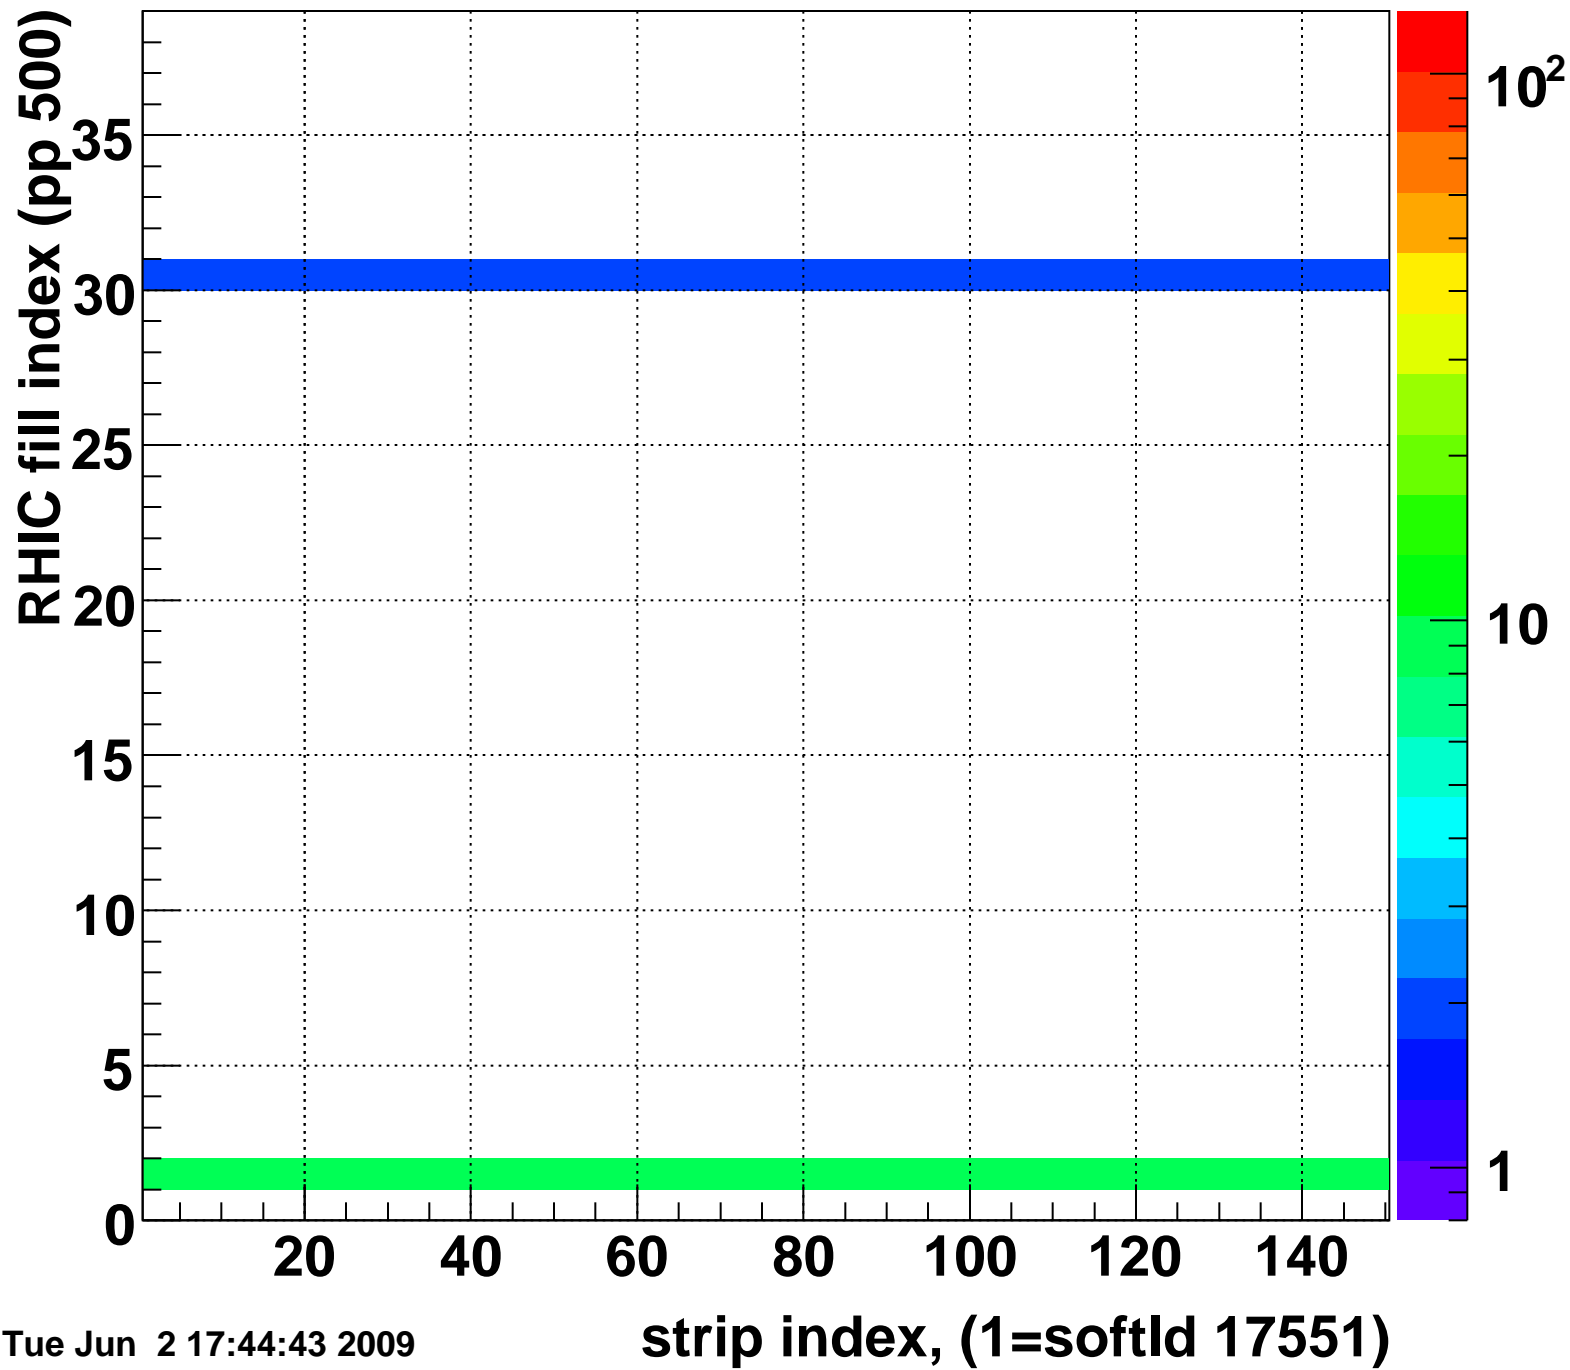

Mpv of ped residuum (ADC), BSMDE mod=118, good strips

Entries 0

Tue Jun 2 17:44:43 2009

Rms of ped residuum (ADC), BSMDE mod=118, good strips

Entries 0

Tue Jun 2 17:44:43 2009

Bad strips (color=error bits), BSMDE mod=118

Entries 5850

Tue Jun 2 17:44:43 2009

Mpv of ped residuum (ADC), BSMDP mod=118, good strips

Entries 39

Tue Jun 2 17:44:43 2009

Rms of ped residuum (ADC), BSMDP mod=118, good strips

Entries 5550

Tue Jun 2 17:44:43 2009

Bad strips (color=error bits), BSMDE mod=118

Entries 300

Tue Jun 2 17:44:43 2009