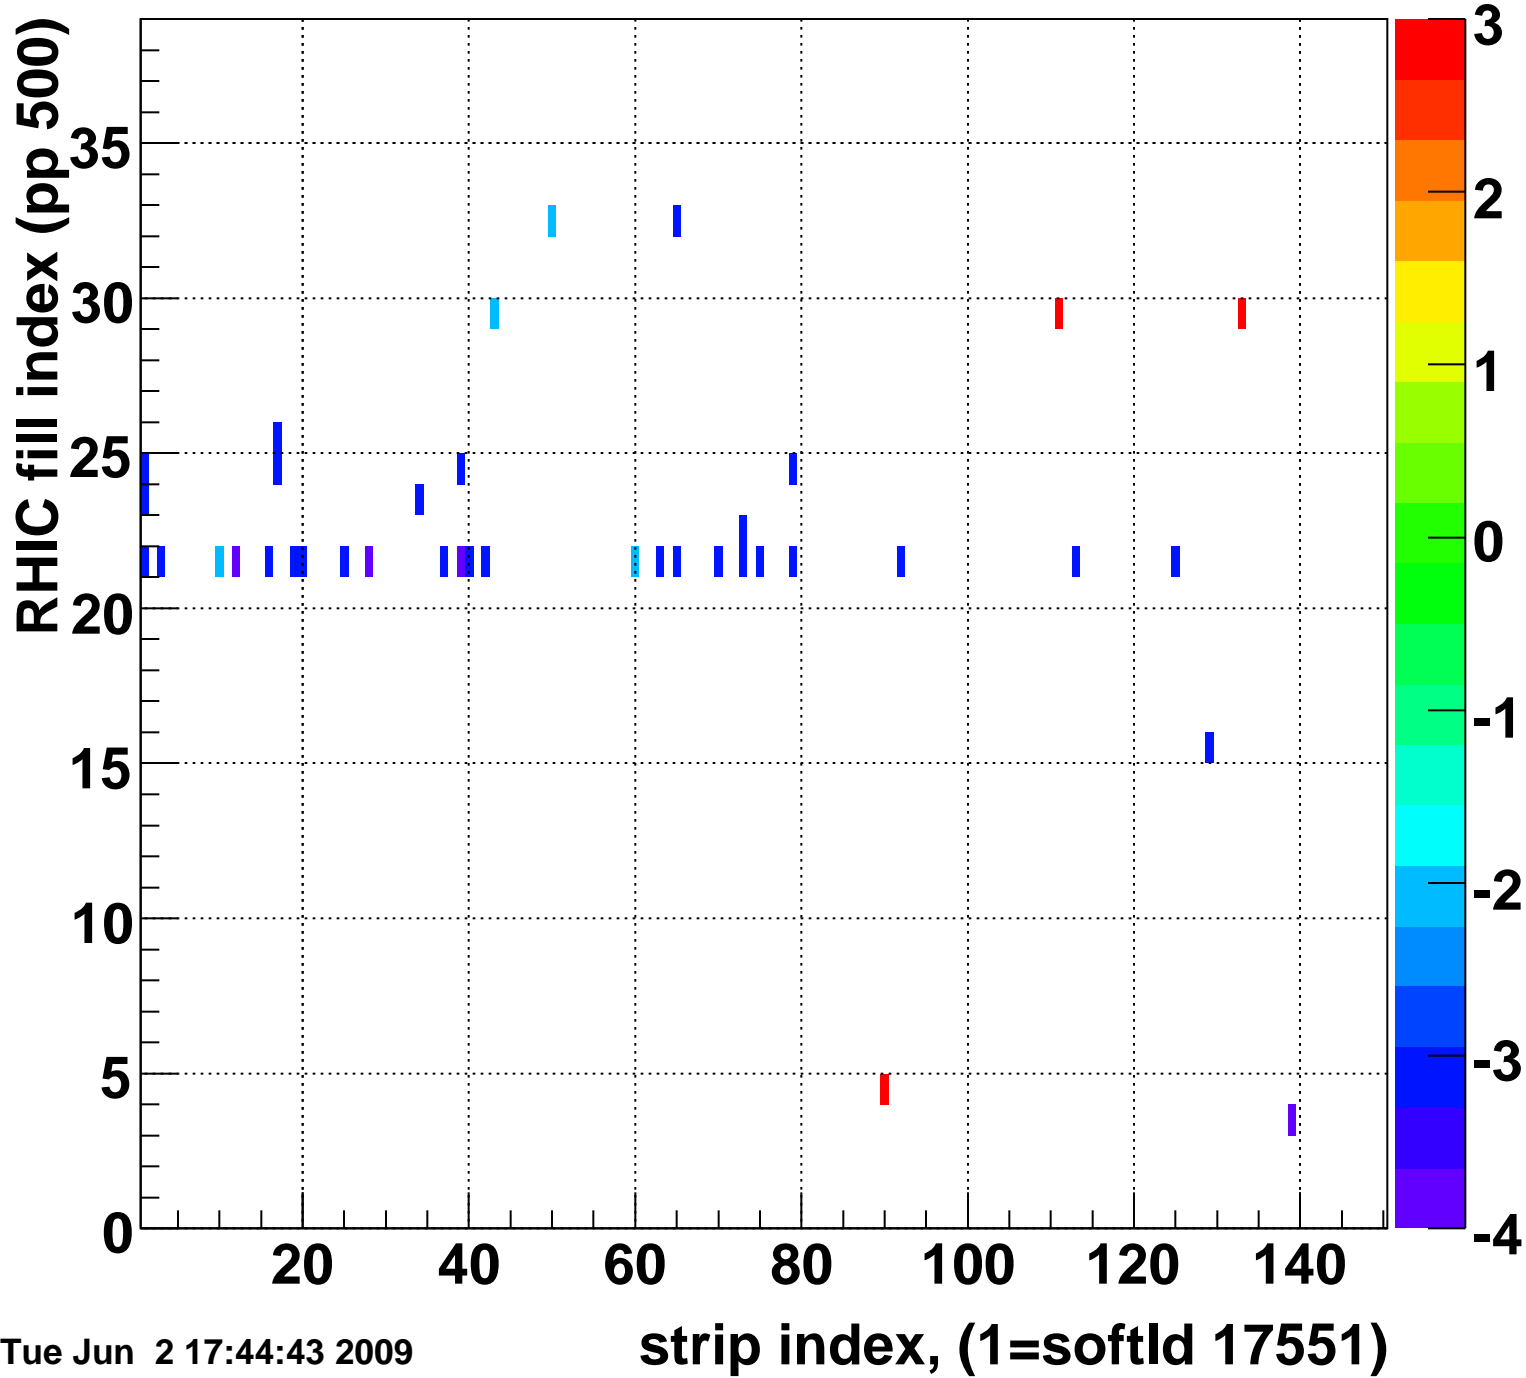

Mpv of ped residuum (ADC), BSMDE mod=118, good strips

Entries 0

Tue Jun 2 17:44:43 2009

Rms of ped residuum (ADC), BSMDE mod=118, good strips

Entries 0

Tue Jun 2 17:44:43 2009

Bad strips (color=error bits), BSMDE mod=118

Entries 5850

Tue Jun 2 17:44:43 2009

Mpv of ped residuum (ADC), BSMDP mod=118, good strips

Entries 39

Tue Jun 2 17:44:43 2009

Rms of ped residuum (ADC), BSMDP mod=118, good strips

Entries 5550

Tue Jun 2 17:44:43 2009

Bad strips (color=error bits), BSMDE mod=118

Entries 300

Tue Jun 2 17:44:43 2009