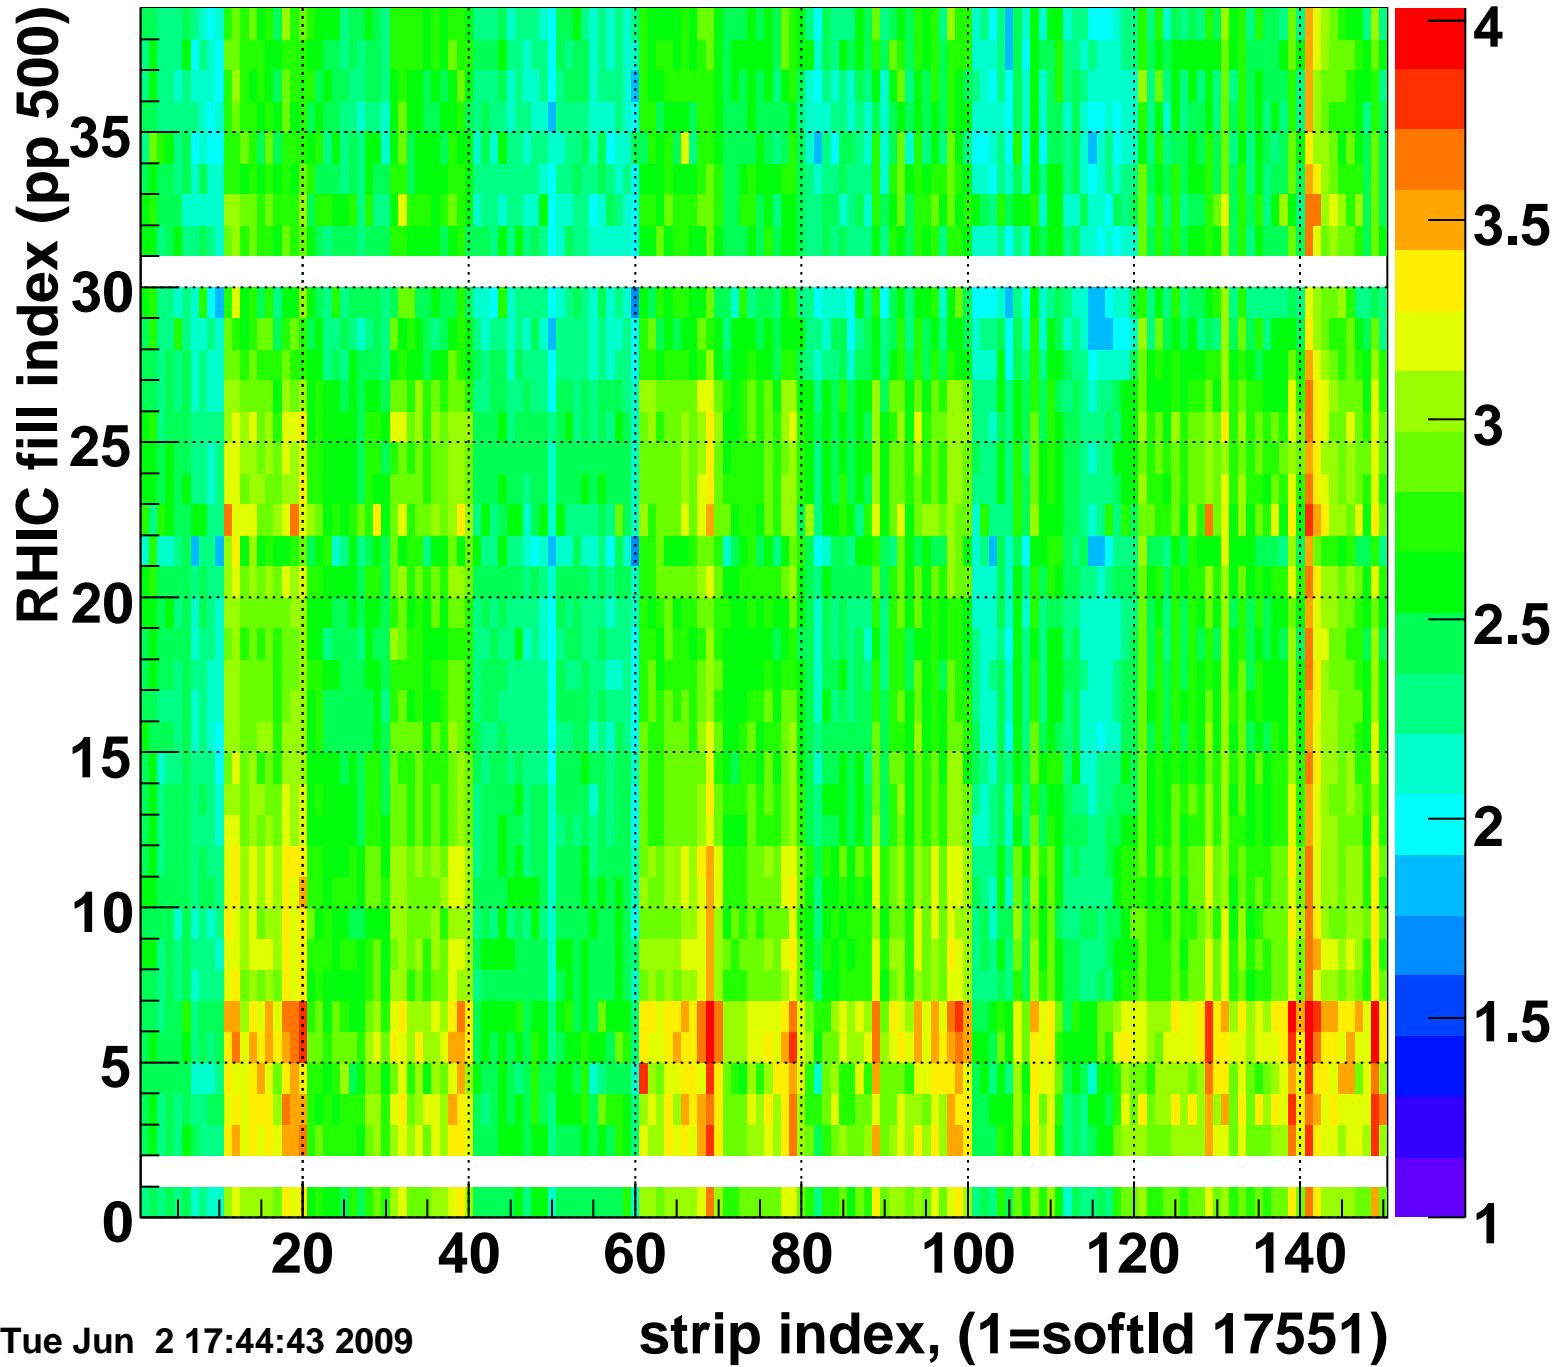

Mpv of ped residuum (ADC), BSMDE mod=118, good strips

Entries 0

Tue Jun 2 17:44:43 2009

Rms of ped residuum (ADC), BSMDE mod=118, good strips

Entries 0

Tue Jun 2 17:44:43 2009

Bad strips (color=error bits), BSMDE mod=118

Entries 5850

Tue Jun 2 17:44:43 2009

Mpv of ped residuum (ADC), BSMDP mod=118, good strips

Entries 39

Tue Jun 2 17:44:43 2009

Rms of ped residuum (ADC), BSMDP mod=118, good strips

Entries 5550

Tue Jun 2 17:44:43 2009

Bad strips (color=error bits), BSMDE mod=118

Entries 300

Tue Jun 2 17:44:43 2009