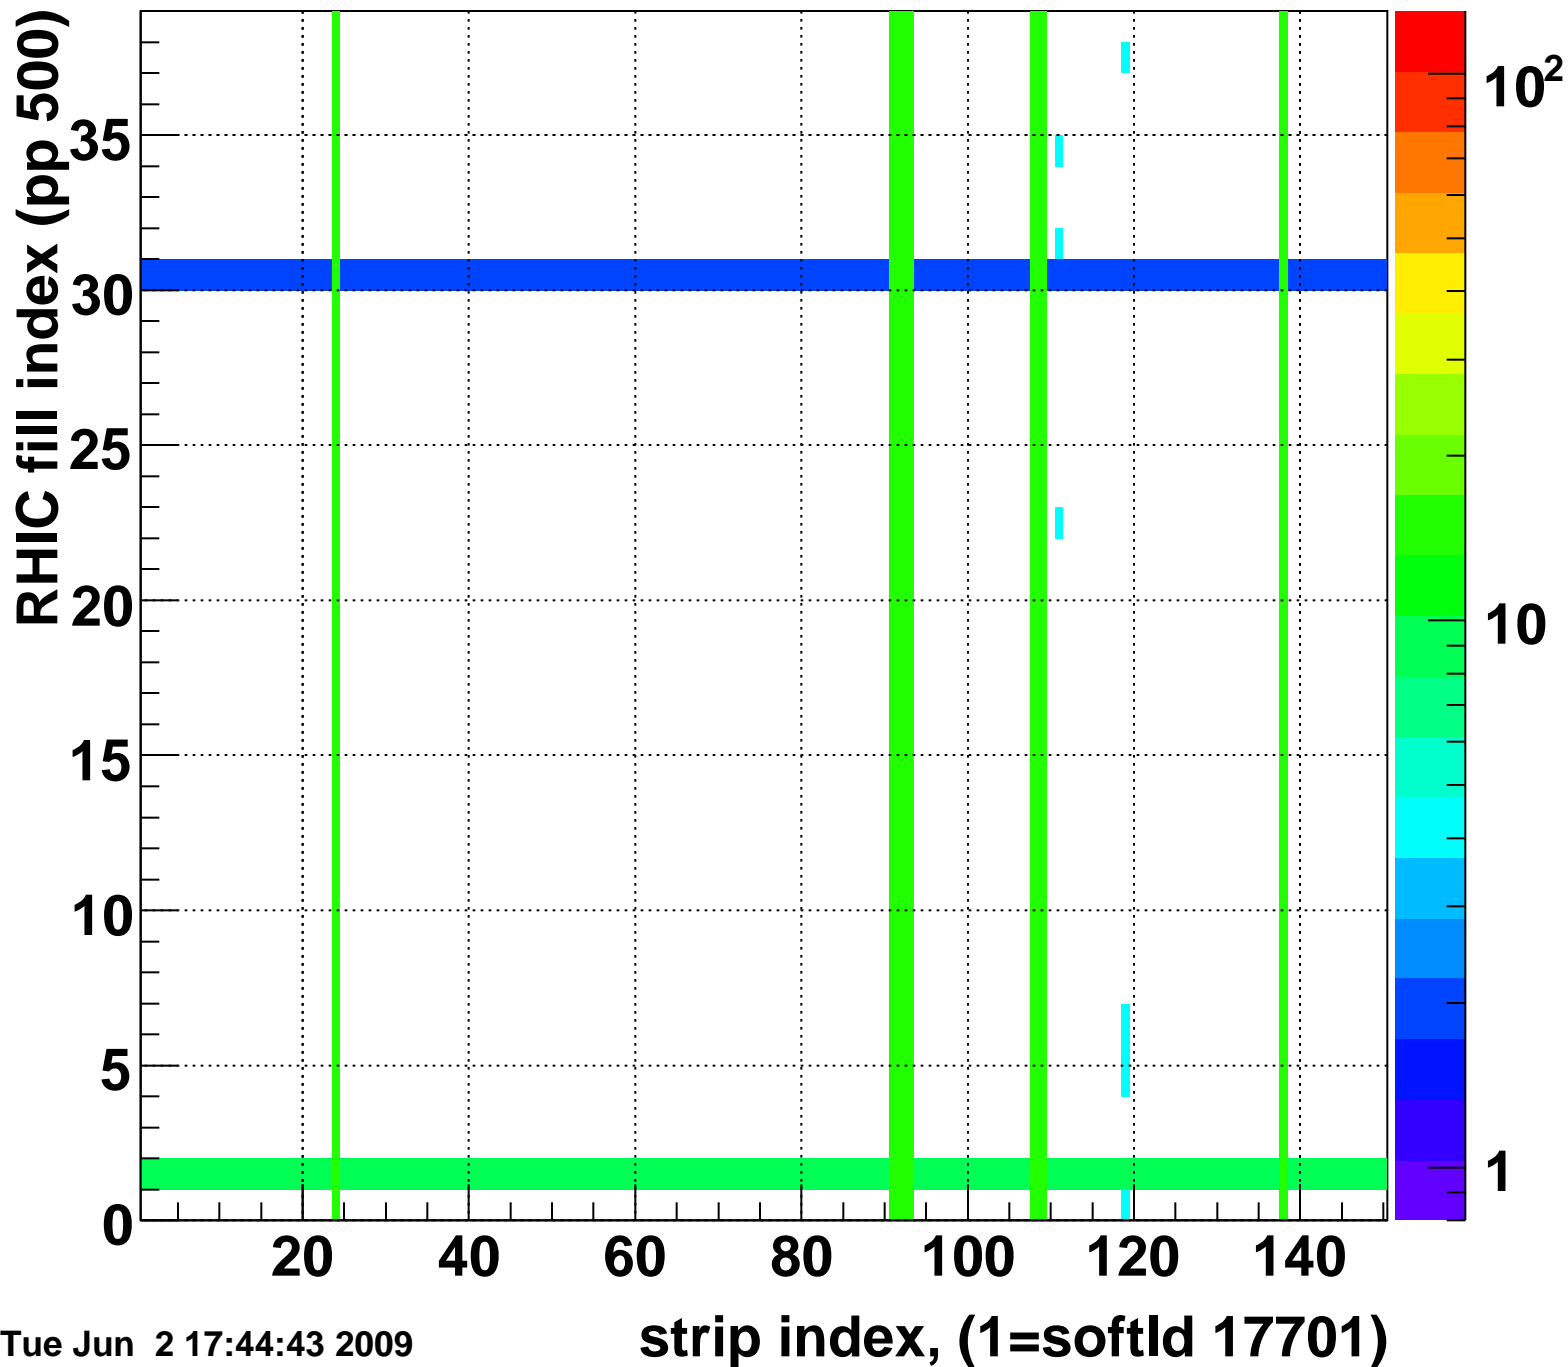

Mpv of ped residuum (ADC), BSMDE mod=119, good strips

Entries 37

Tue Jun 2 17:44:43 2009

Rms of ped residuum (ADC), BSMDE mod=119, good strips

Entries 5283

Tue Jun 2 17:44:43 2009

Bad strips (color=error bits), BSMDE mod=1119

Entries 567

Tue Jun 2 17:44:43 2009

Mpv of ped residuum (ADC), BSMDP mod=119, good strips

Entries 340

Tue Jun 2 17:44:43 2009

Rms of ped residuum (ADC), BSMDP mod=119, good strips

Entries 5513

Tue Jun 2 17:44:43 2009

Bad strips (color=error bits), BSMDE mod=1119

Entries 337

Tue Jun 2 17:44:43 2009