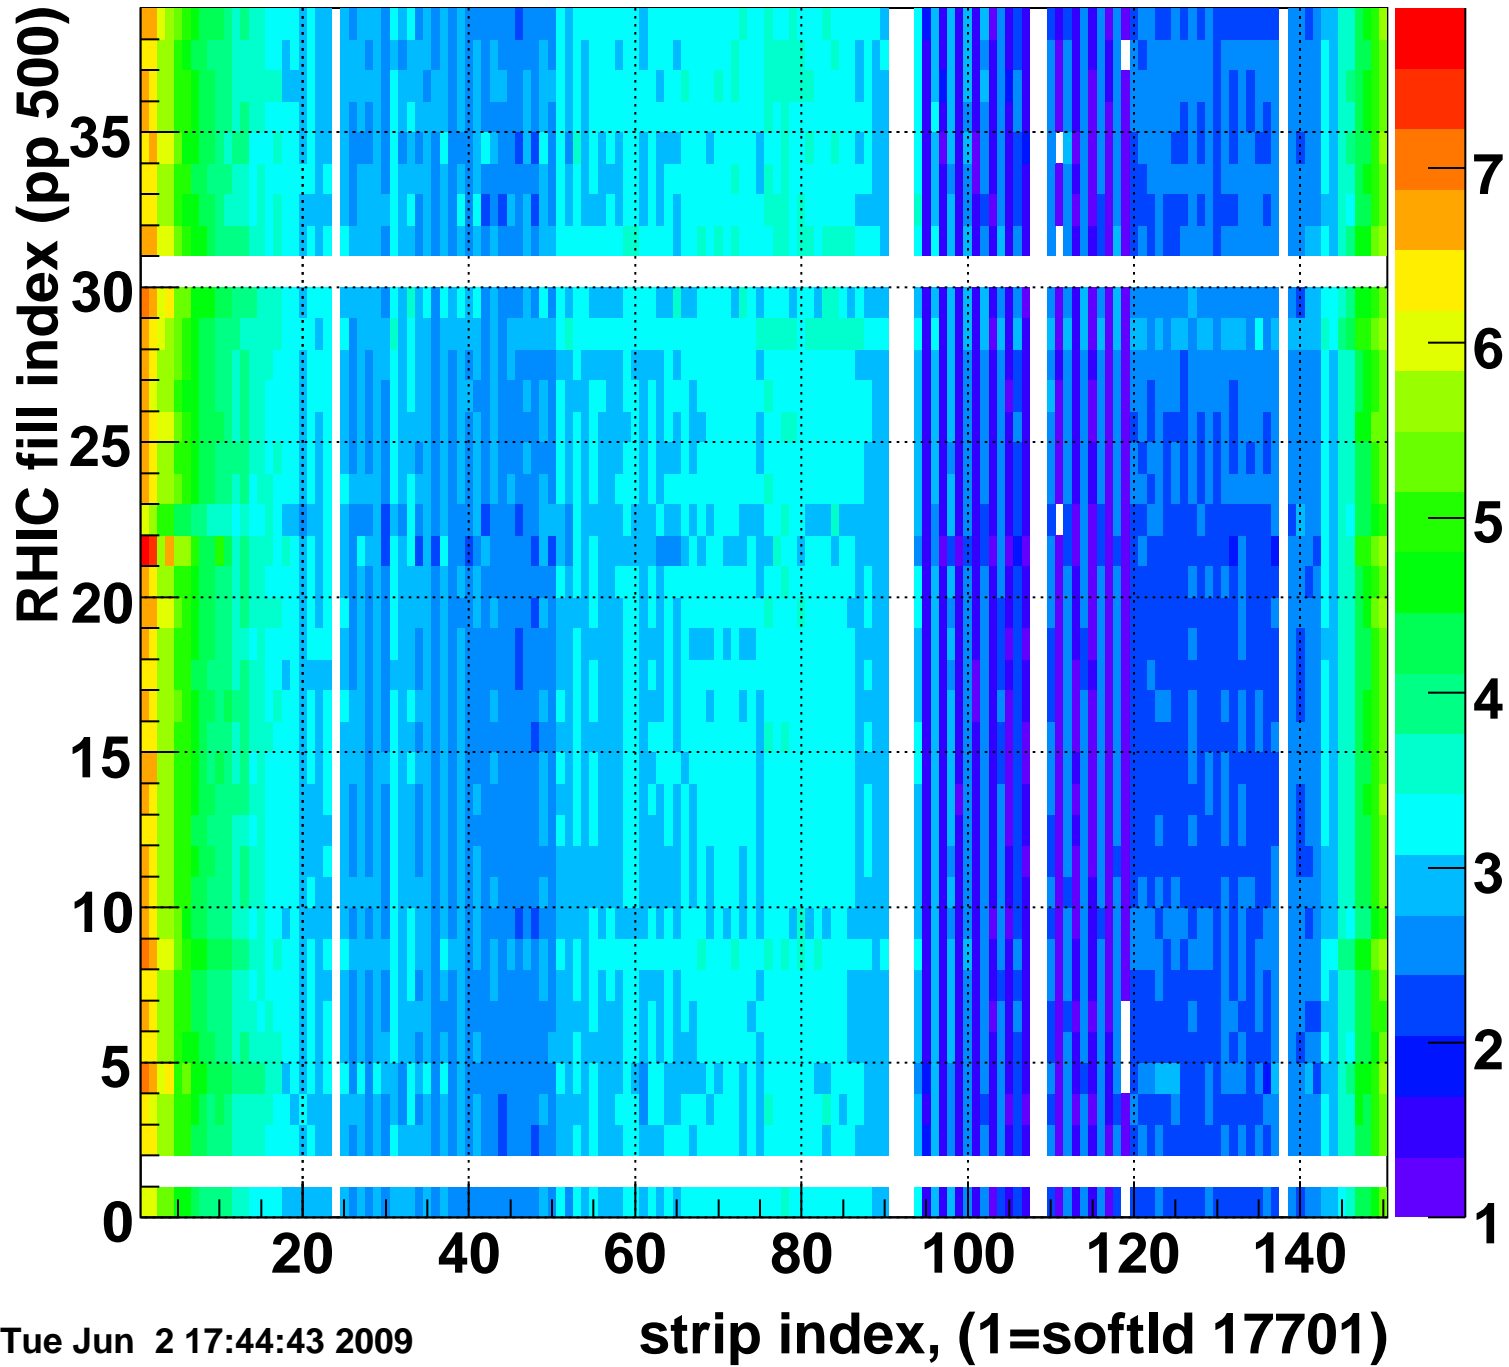

Mpv of ped residuum (ADC), BSMDE mod=119, good strips

Entries 37

Tue Jun 2 17:44:43 2009

Rms of ped residuum (ADC), BSMDE mod=119, good strips

Entries 5283

Tue Jun 2 17:44:43 2009

Bad strips (color=error bits), BSMDE mod=1119

Entries 567

Tue Jun 2 17:44:43 2009

Mpv of ped residuum (ADC), BSMDP mod=119, good strips

Entries 340

Tue Jun 2 17:44:43 2009

Rms of ped residuum (ADC), BSMDP mod=119, good strips

Entries 5513

Tue Jun 2 17:44:43 2009

Bad strips (color=error bits), BSMDE mod=1119

Entries 337

Tue Jun 2 17:44:43 2009