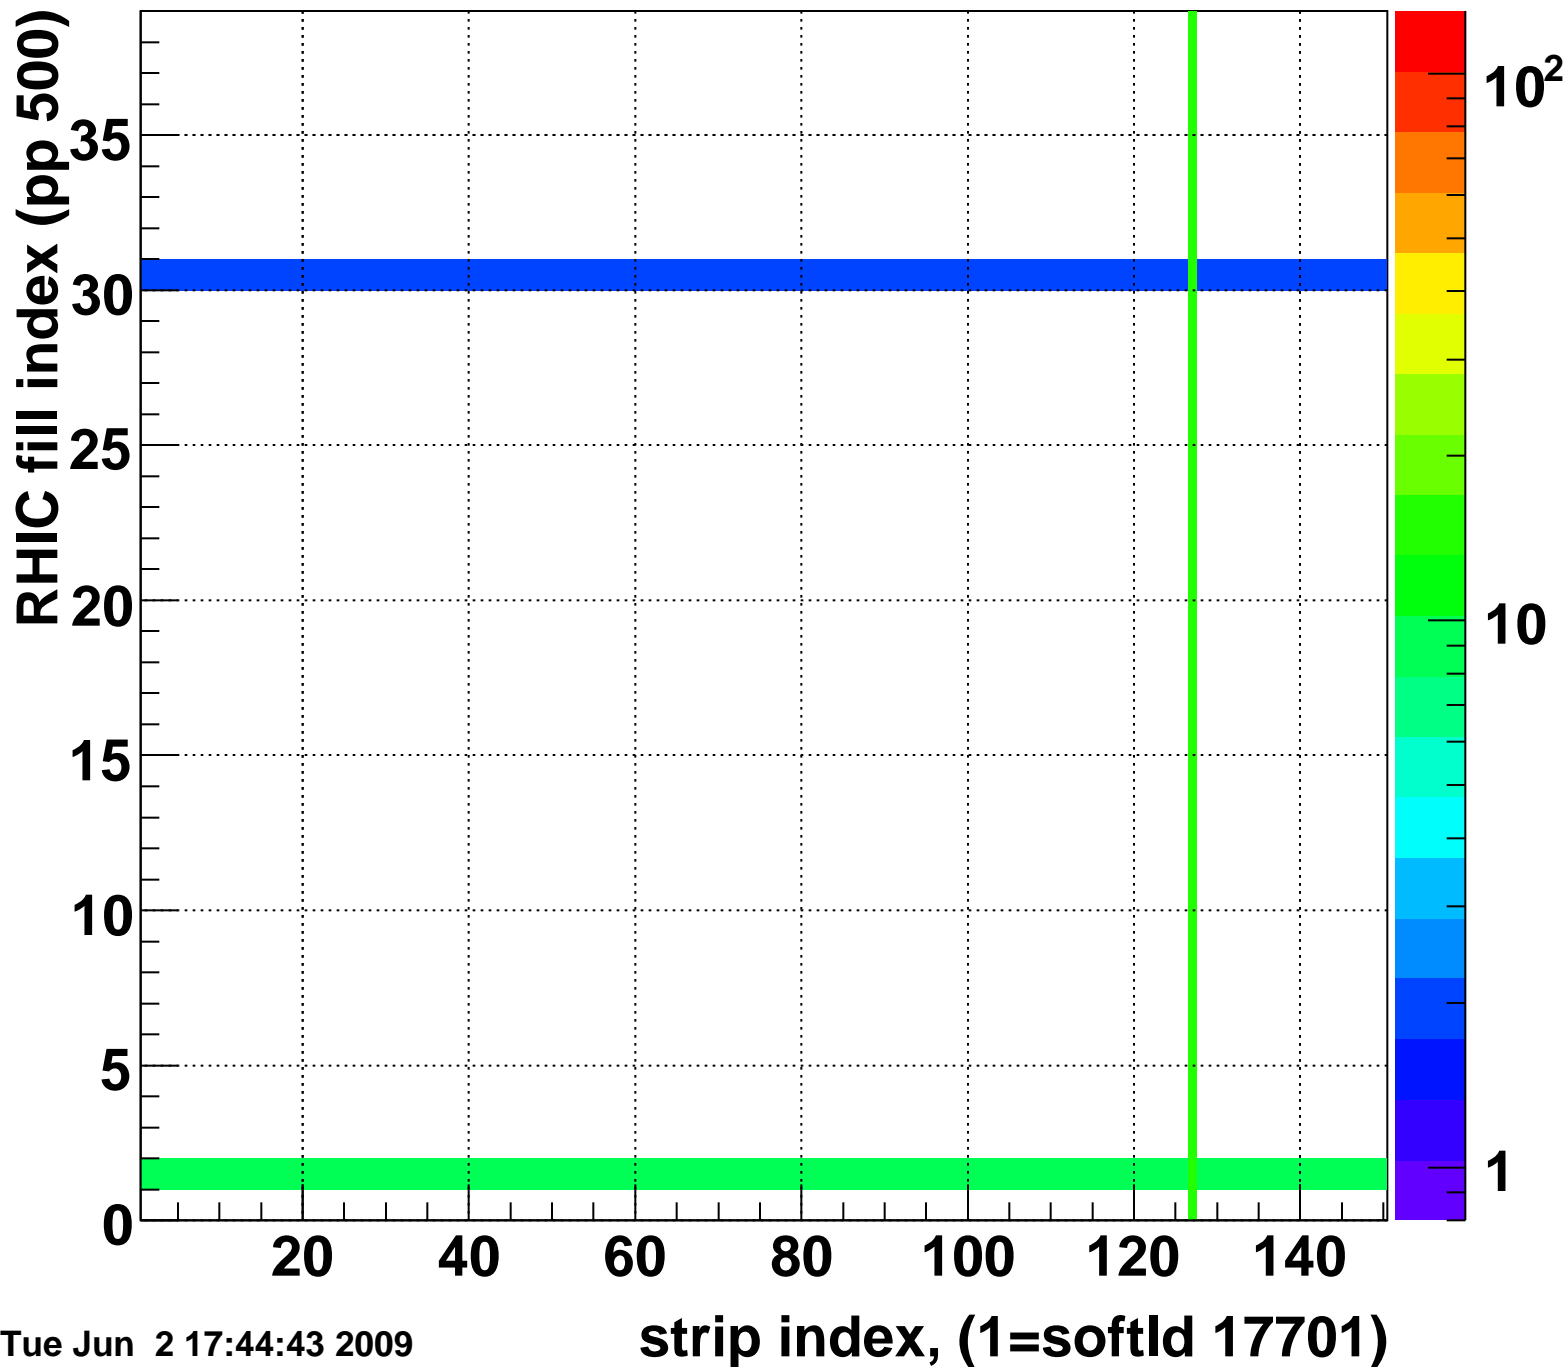

Mpv of ped residuum (ADC), BSMDE mod=119, good strips

Entries 37

Tue Jun 2 17:44:43 2009

Rms of ped residuum (ADC), BSMDE mod=119, good strips

Entries 5283

Tue Jun 2 17:44:43 2009

Bad strips (color=error bits), BSMDE mod=1119

Entries 567

Tue Jun 2 17:44:43 2009

Mpv of ped residuum (ADC), BSMDP mod=119, good strips

Entries 340

Tue Jun 2 17:44:43 2009

Rms of ped residuum (ADC), BSMDP mod=119, good strips

Entries 5513

Tue Jun 2 17:44:43 2009

Bad strips (color=error bits), BSMDE mod=1119

Entries 337

Tue Jun 2 17:44:43 2009