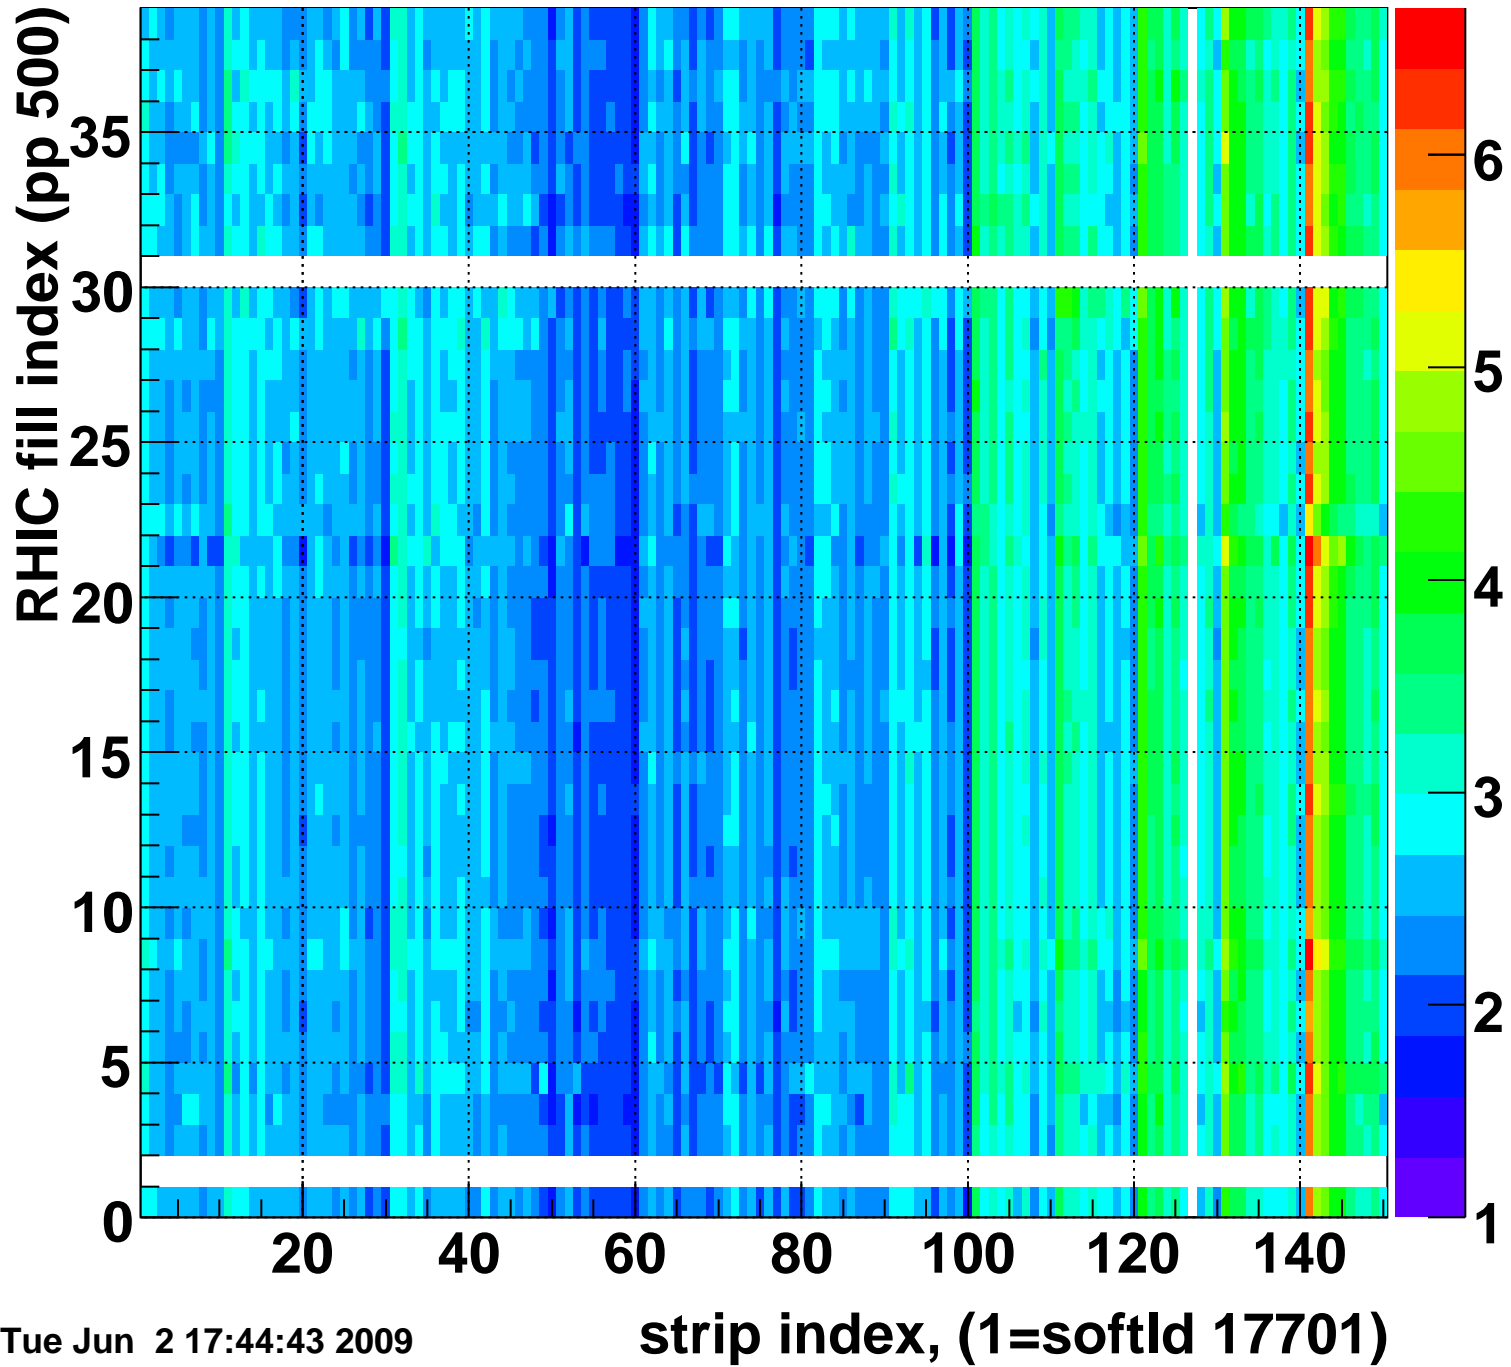

Mpv of ped residuum (ADC), BSMDE mod=119, good strips

Entries 37

Tue Jun 2 17:44:43 2009

Rms of ped residuum (ADC), BSMDE mod=119, good strips

Entries 5283

Tue Jun 2 17:44:43 2009

Bad strips (color=error bits), BSMDE mod=1119

Entries 567

Tue Jun 2 17:44:43 2009

Mpv of ped residuum (ADC), BSMDP mod=119, good strips

Entries 340

Tue Jun 2 17:44:43 2009

Rms of ped residuum (ADC), BSMDP mod=119, good strips

Entries 5513

Tue Jun 2 17:44:43 2009

Bad strips (color=error bits), BSMDE mod=1119

Entries 337

Tue Jun 2 17:44:43 2009