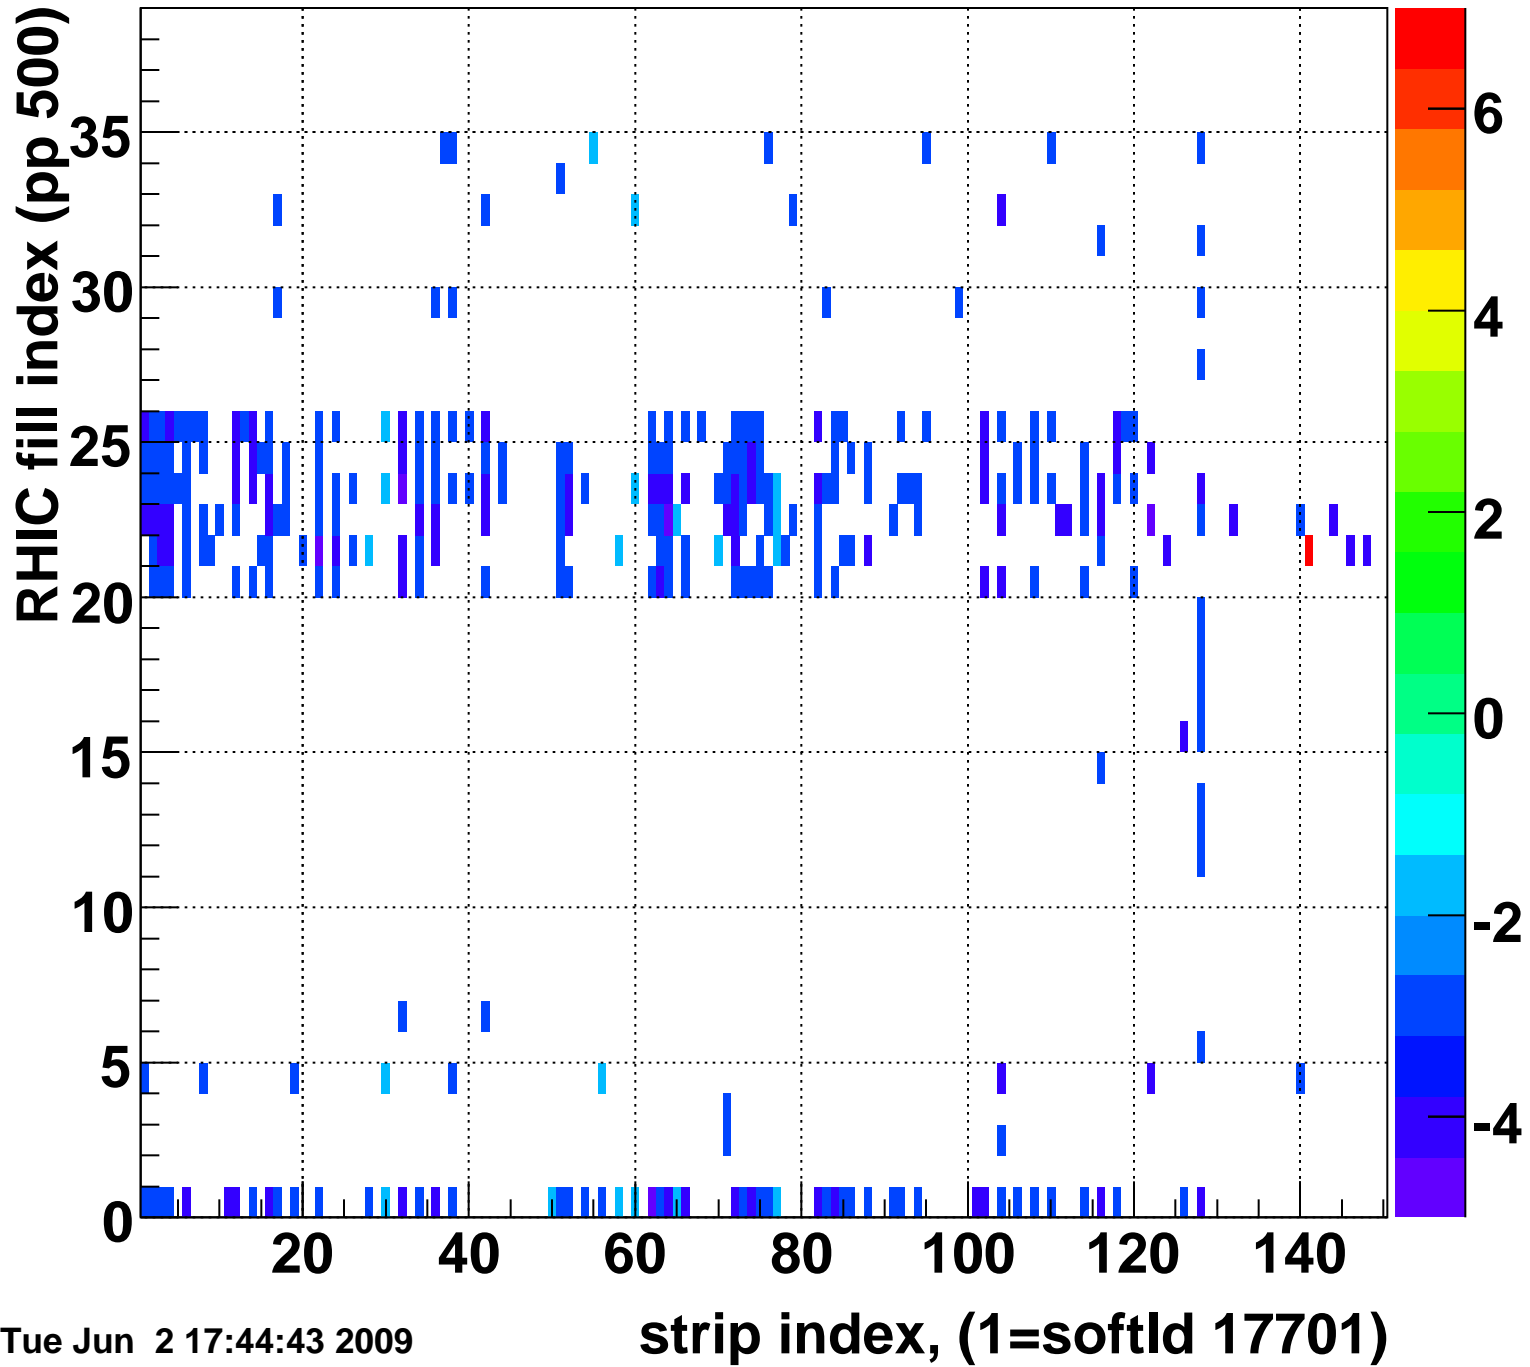

Mpv of ped residuum (ADC), BSMDE mod=119, good strips

Entries 37

Tue Jun 2 17:44:43 2009

Rms of ped residuum (ADC), BSMDE mod=119, good strips

Entries 5283

Tue Jun 2 17:44:43 2009

Bad strips (color=error bits), BSMDE mod=1119

Entries 567

Tue Jun 2 17:44:43 2009

Mpv of ped residuum (ADC), BSMDP mod=119, good strips

Entries 340

Tue Jun 2 17:44:43 2009

Rms of ped residuum (ADC), BSMDP mod=119, good strips

Entries 5513

Tue Jun 2 17:44:43 2009

Bad strips (color=error bits), BSMDE mod=1119

Entries 337

Tue Jun 2 17:44:43 2009