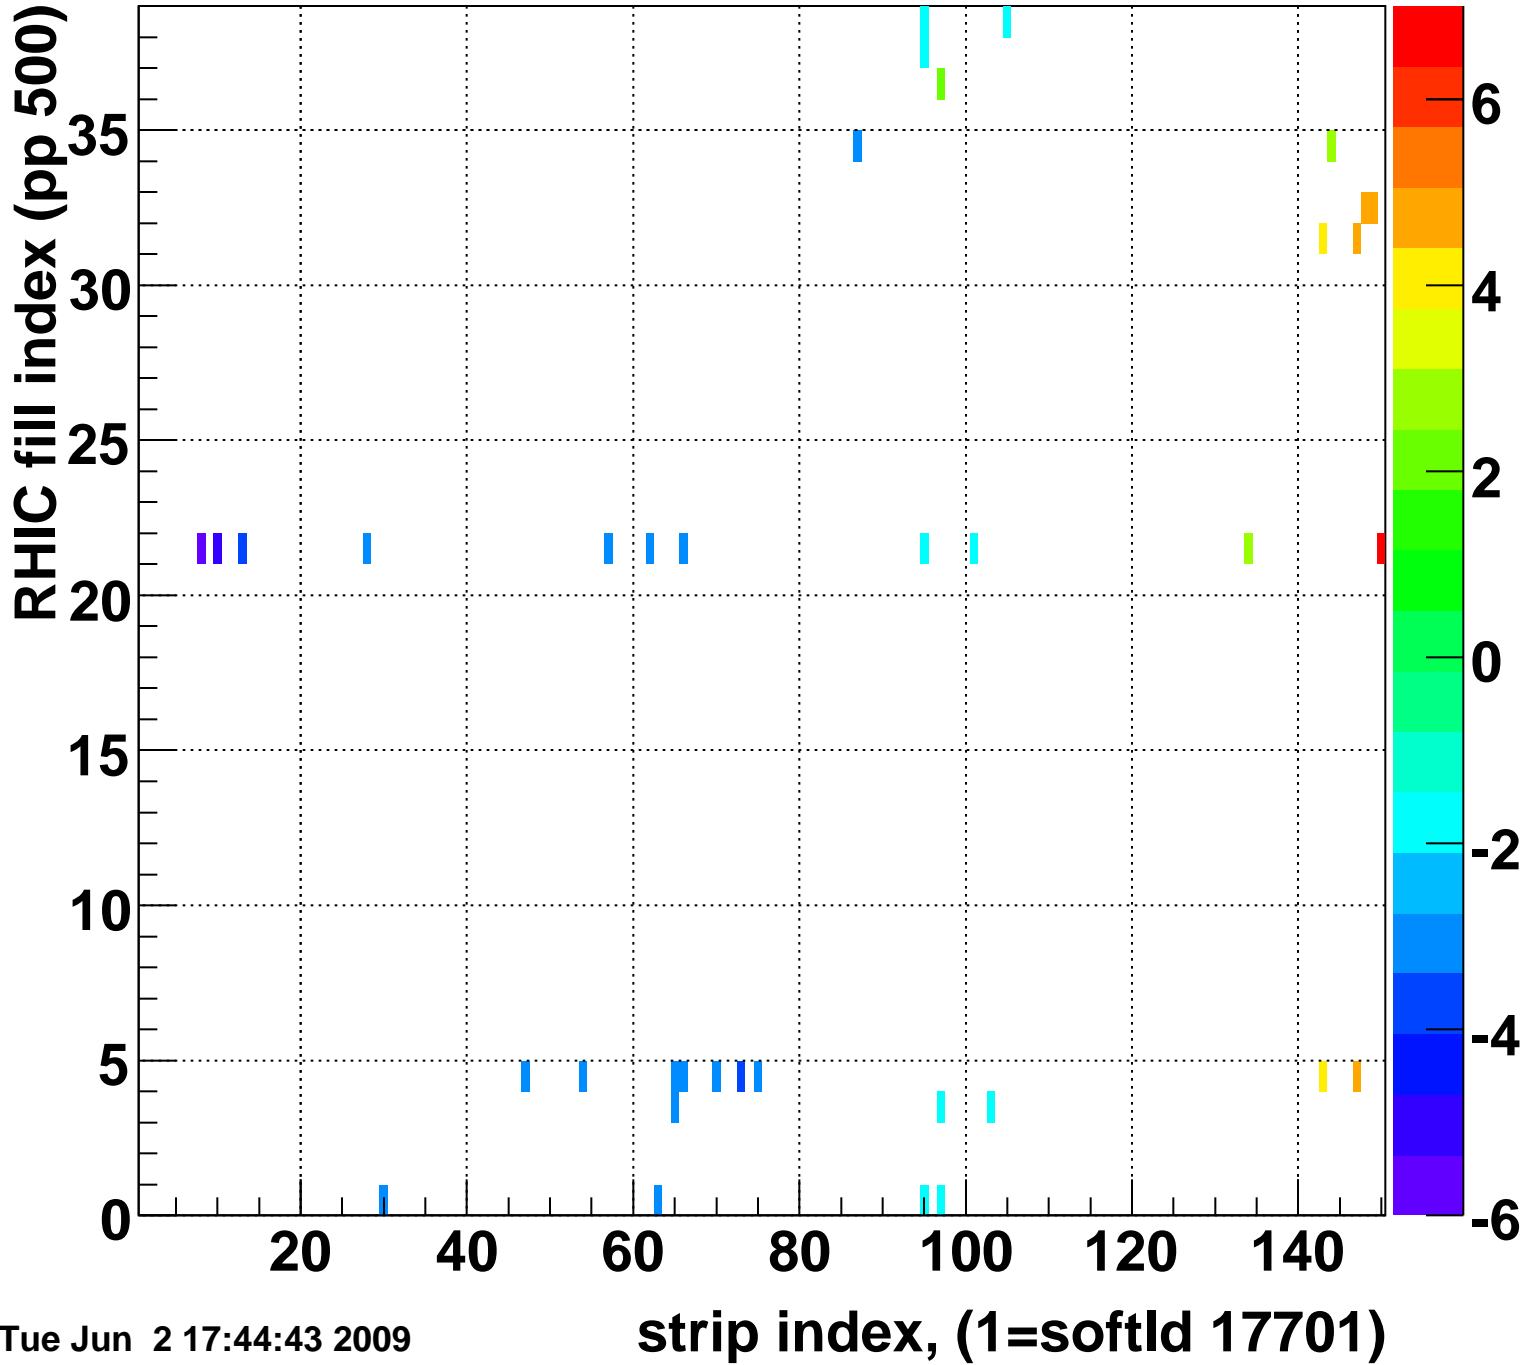

Mpv of ped residuum (ADC), BSMDE mod=119, good strips

Entries 37

Tue Jun 2 17:44:43 2009

Rms of ped residuum (ADC), BSMDE mod=119, good strips

Entries 5283

Tue Jun 2 17:44:43 2009

Bad strips (color=error bits), BSMDE mod=1119

Entries 567

Tue Jun 2 17:44:43 2009

Mpv of ped residuum (ADC), BSMDP mod=119, good strips

Entries 340

Tue Jun 2 17:44:43 2009

Rms of ped residuum (ADC), BSMDP mod=119, good strips

Entries 5513

Tue Jun 2 17:44:43 2009

Bad strips (color=error bits), BSMDE mod=1119

Entries 337

Tue Jun 2 17:44:43 2009