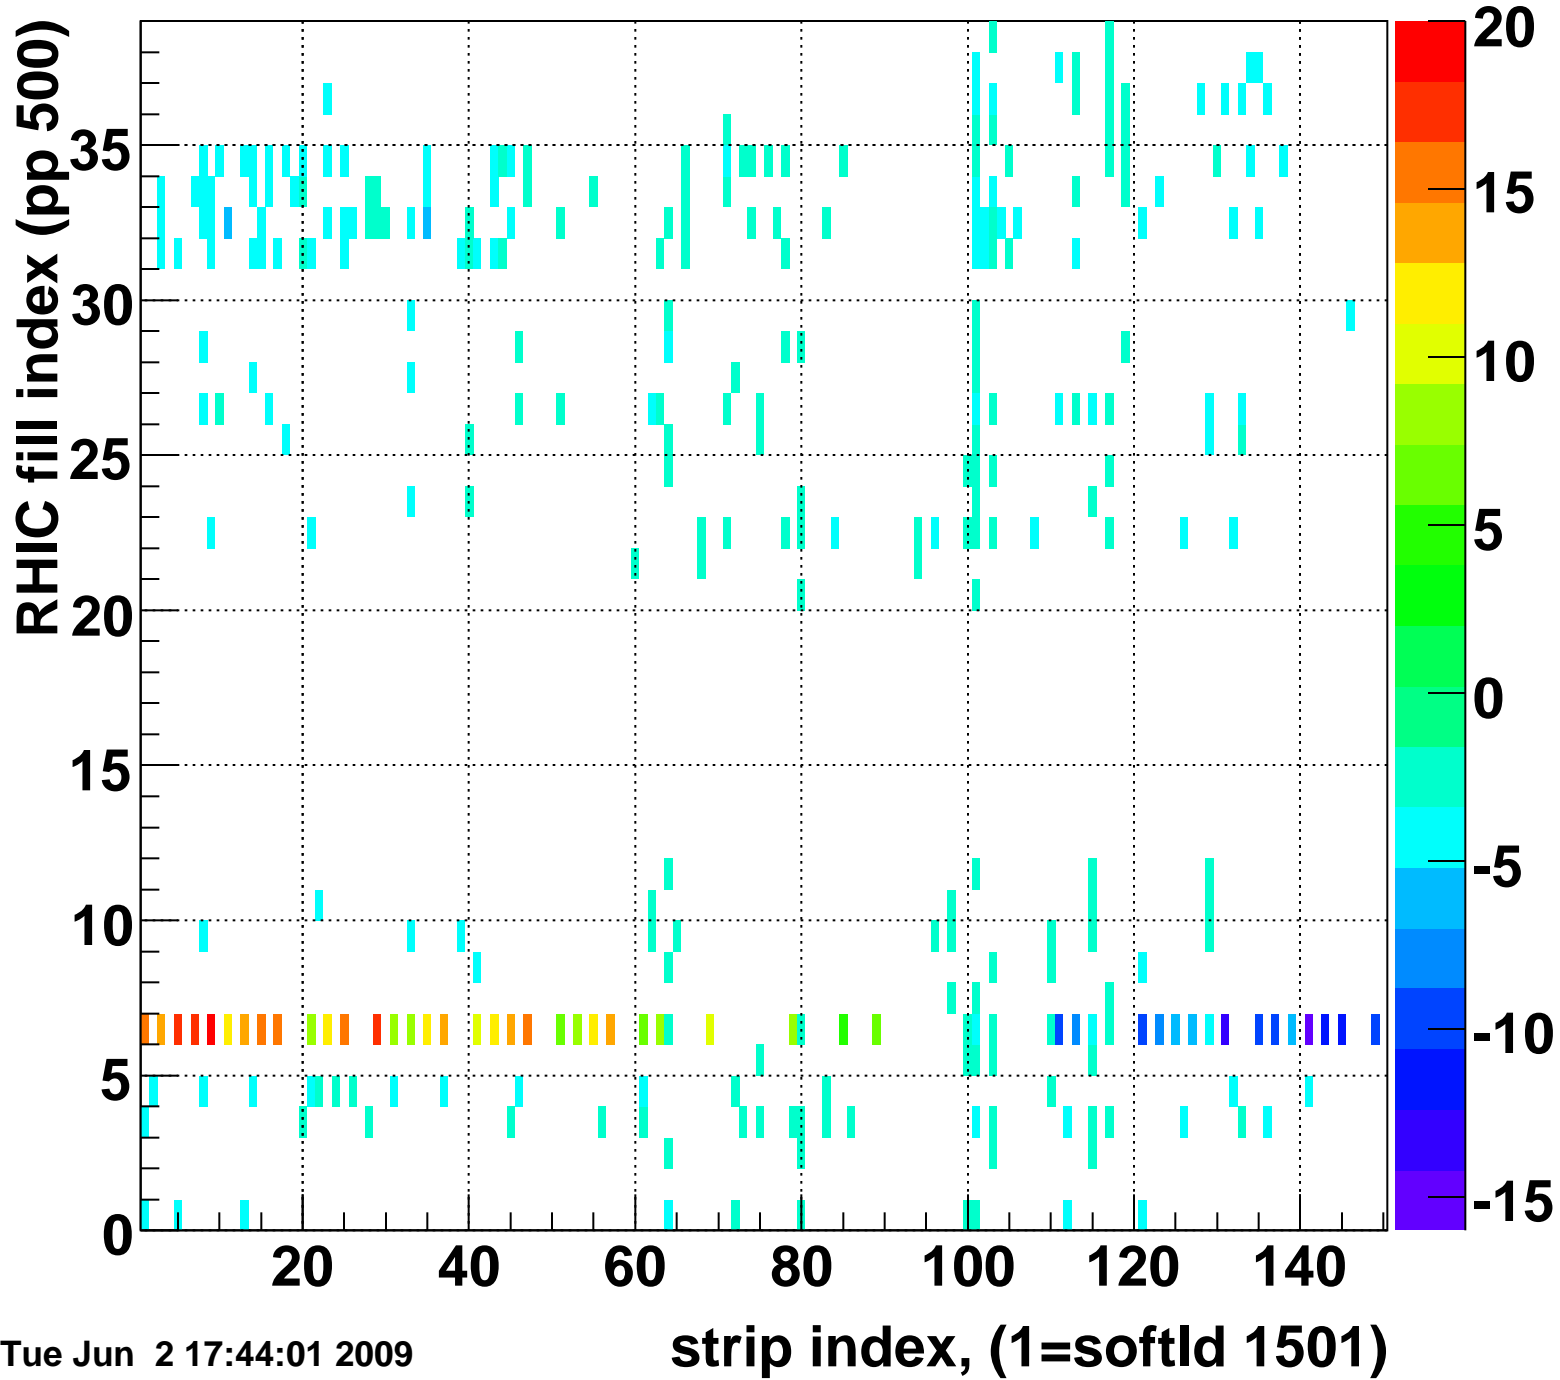

Mpv of ped residuum (ADC), BSMDE mod=11, good strips

Entries 234

Tue Jun 2 17:44:01 2009

Rms of ped residuum (ADC), BSMDE mod=11, good strips

Entries 4398

Tue Jun 2 17:44:01 2009

Bad strips (color=error bits), BSMDE mod=11

Entries 1452

Tue Jun 2 17:44:01 2009

Mpv of ped residuum (ADC), BSMDP mod=11, good strips

Entries 329

Tue Jun 2 17:44:01 2009

Rms of ped residuum (ADC), BSMDP mod=11, good strips

Entries 4350

Tue Jun 2 17:44:01 2009

Bad strips (color=error bits), BSMDE mod=11

Entries 1500

Tue Jun 2 17:44:01 2009