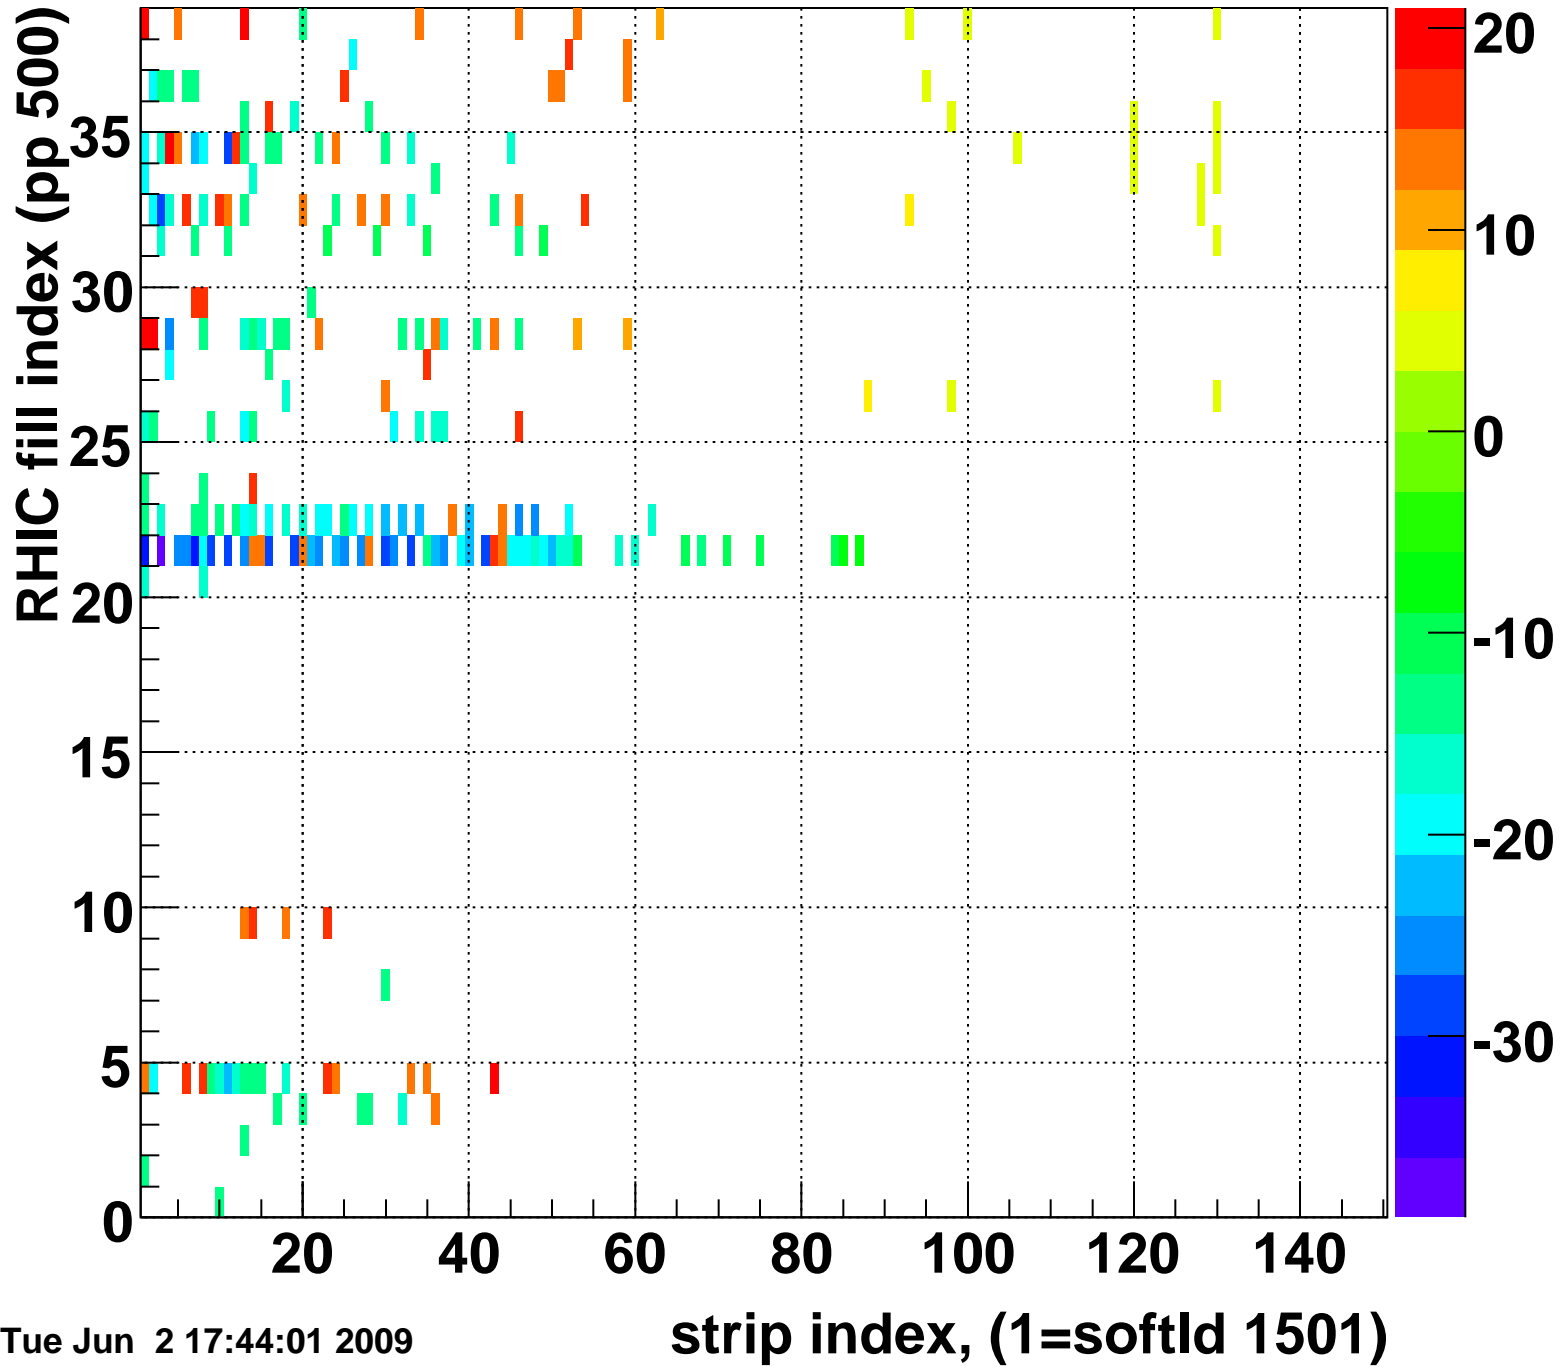

Mpv of ped residuum (ADC), BSMDE mod=11, good strips

Entries 234

Tue Jun 2 17:44:01 2009

Rms of ped residuum (ADC), BSMDE mod=11, good strips

Entries 4398

Tue Jun 2 17:44:01 2009

Bad strips (color=error bits), BSMDE mod=11

Entries 1452

Tue Jun 2 17:44:01 2009

Mpv of ped residuum (ADC), BSMDP mod=11, good strips

Entries 329

Tue Jun 2 17:44:01 2009

Rms of ped residuum (ADC), BSMDP mod=11, good strips

Entries 4350

Tue Jun 2 17:44:01 2009

Bad strips (color=error bits), BSMDE mod=11

Entries 1500

Tue Jun 2 17:44:01 2009