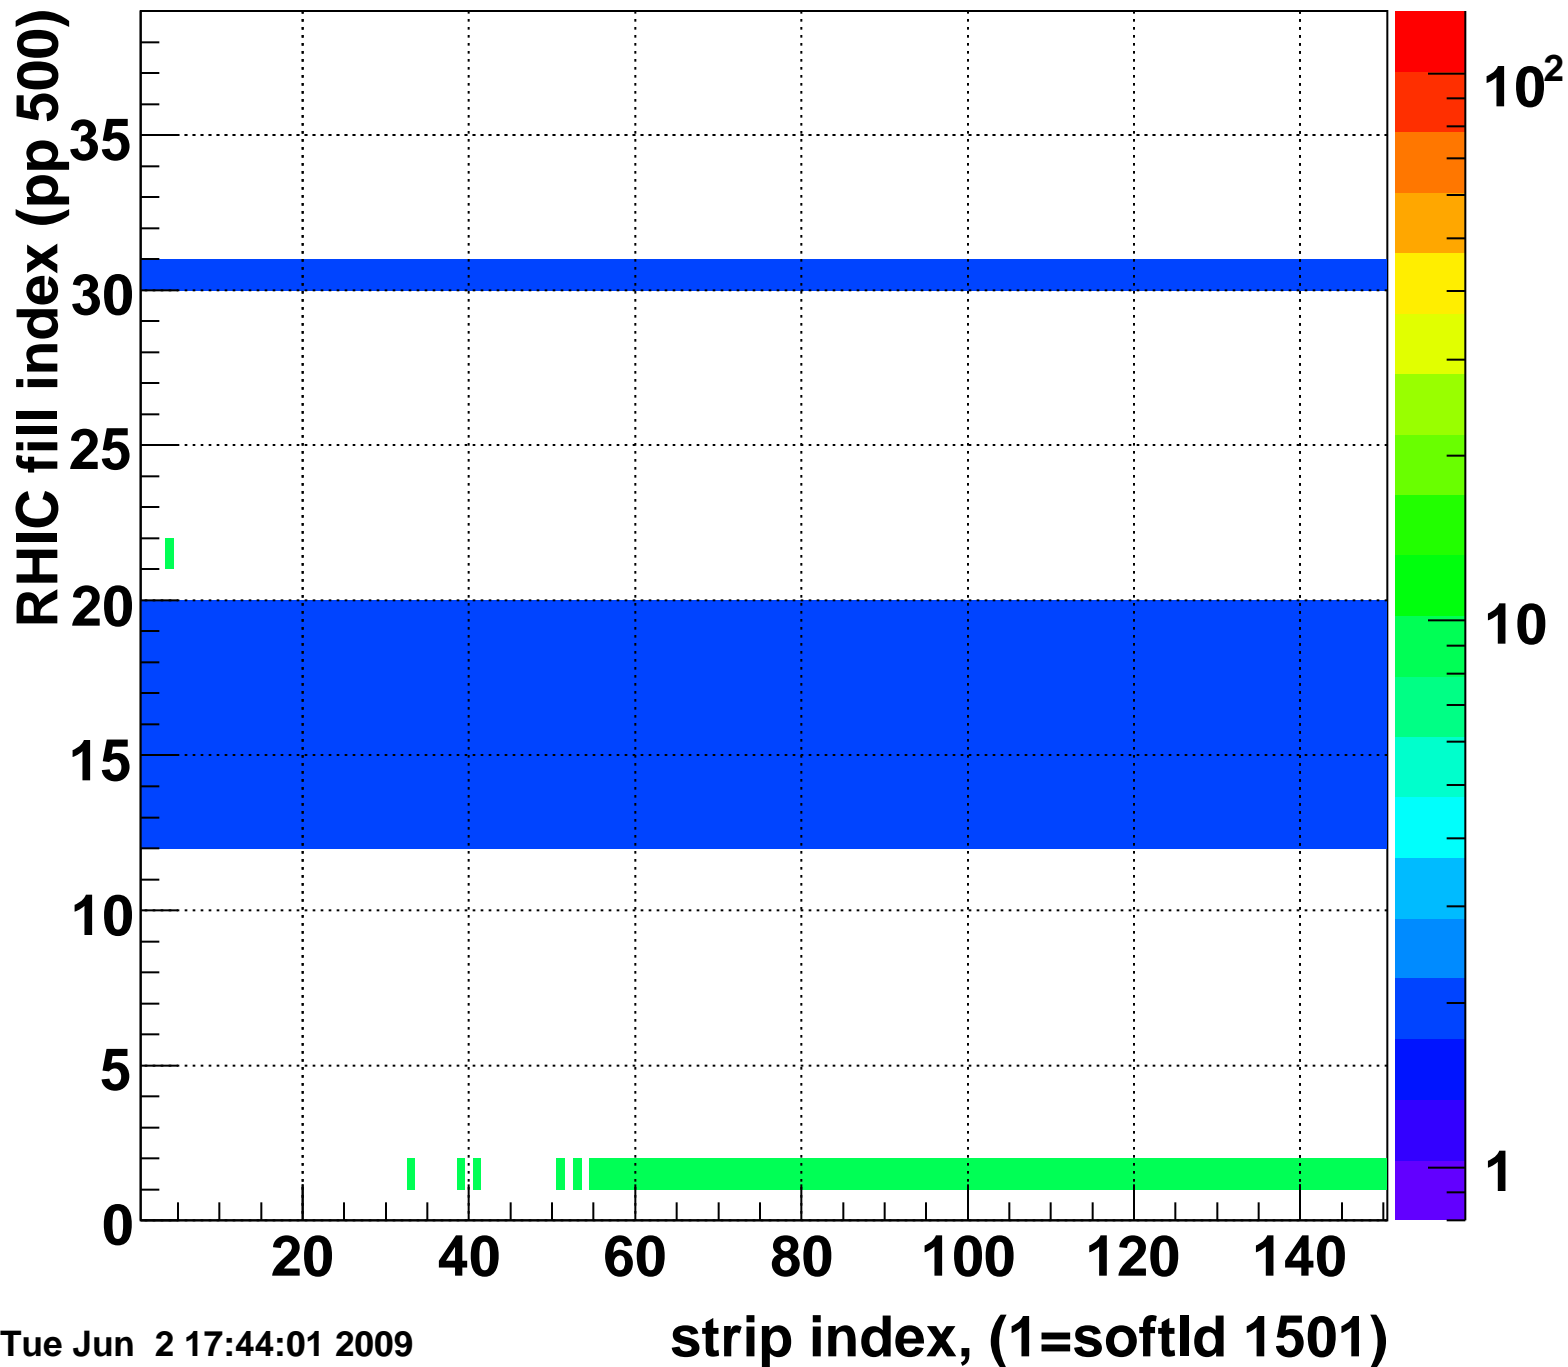

Mpv of ped residuum (ADC), BSMDE mod=11, good strips

Entries 234

Tue Jun 2 17:44:01 2009

Rms of ped residuum (ADC), BSMDE mod=11, good strips

Entries 4398

Tue Jun 2 17:44:01 2009

Bad strips (color=error bits), BSMDE mod=11

Entries 1452

Tue Jun 2 17:44:01 2009

Mpv of ped residuum (ADC), BSMDP mod=11, good strips

Entries 329

Tue Jun 2 17:44:01 2009

Rms of ped residuum (ADC), BSMDP mod=11, good strips

Entries 4350

Tue Jun 2 17:44:01 2009

Bad strips (color=error bits), BSMDE mod=11

Entries 1500

Tue Jun 2 17:44:01 2009