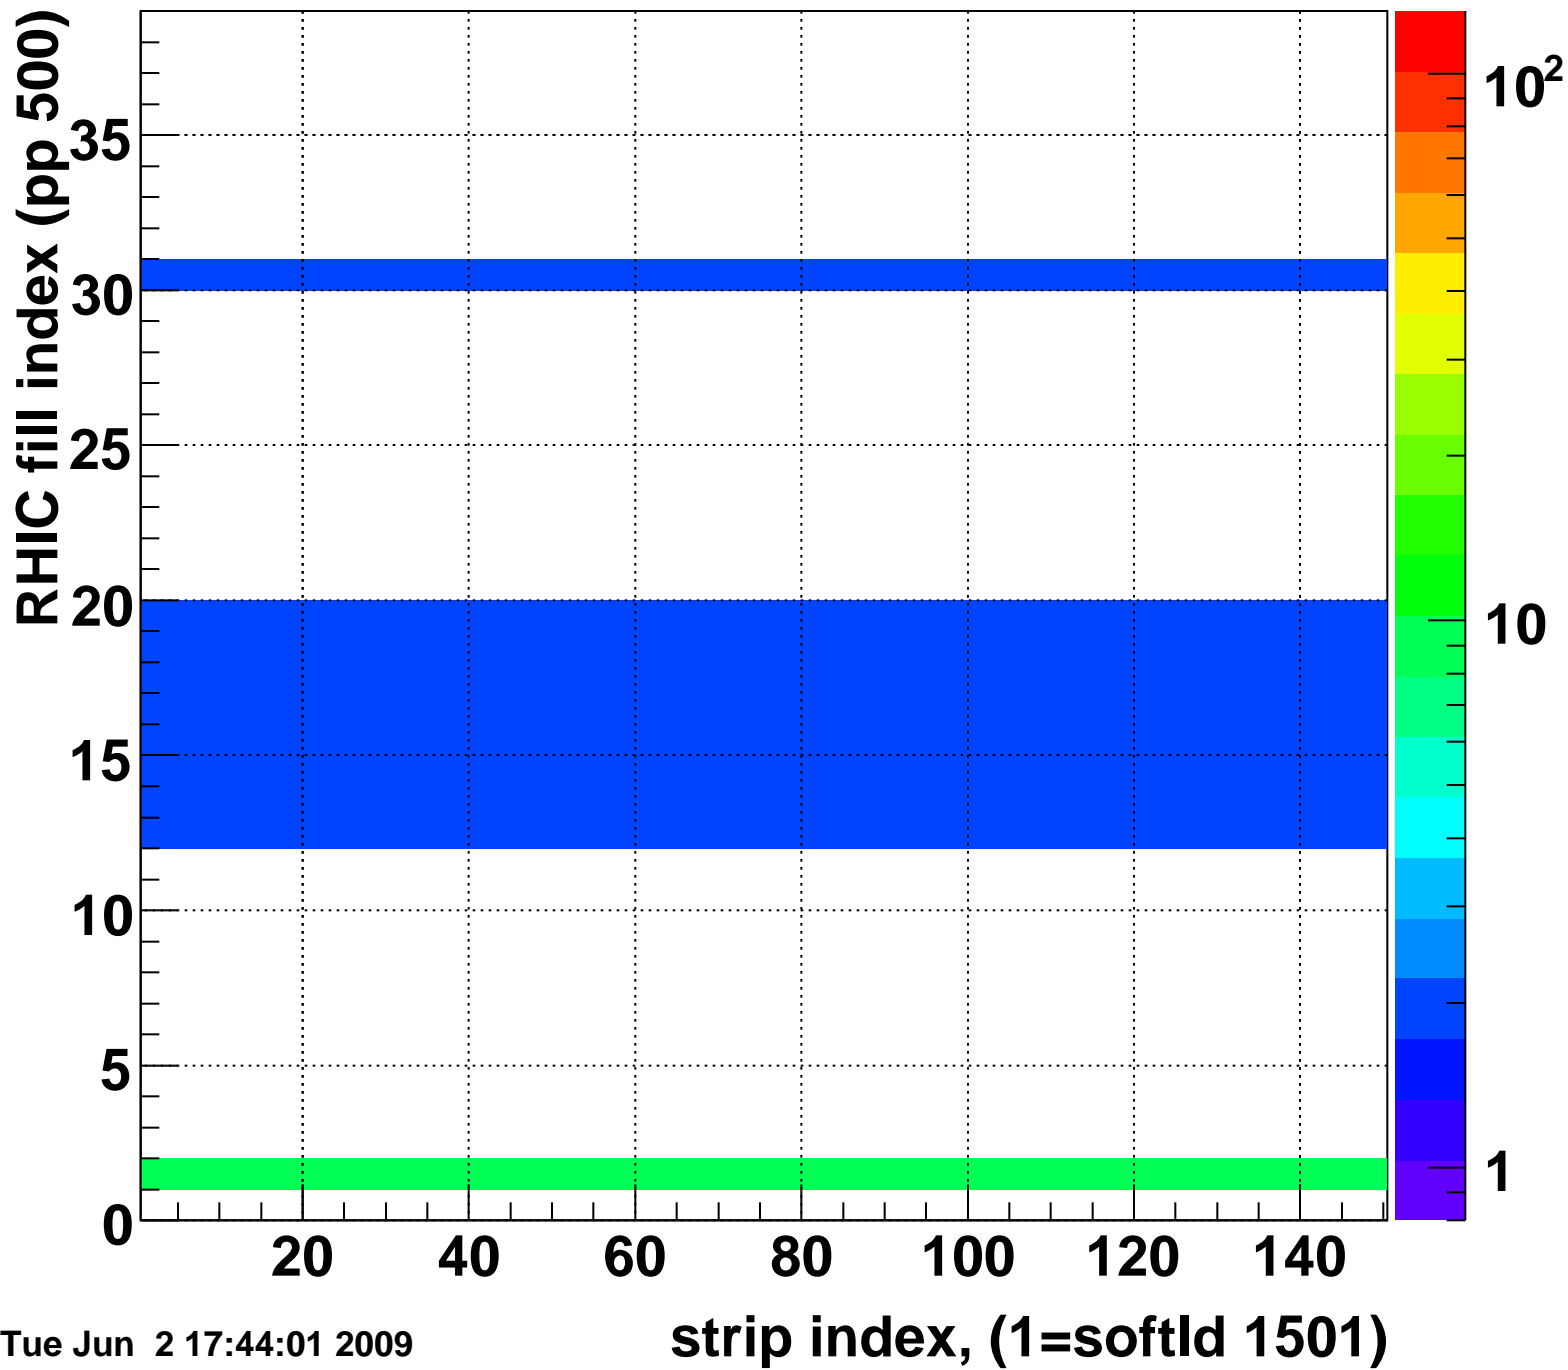

Mpv of ped residuum (ADC), BSMDE mod=11, good strips

Entries 234

Tue Jun 2 17:44:01 2009

Rms of ped residuum (ADC), BSMDE mod=11, good strips

Entries 4398

Tue Jun 2 17:44:01 2009

Bad strips (color=error bits), BSMDE mod=11

Entries 1452

Tue Jun 2 17:44:01 2009

Mpv of ped residuum (ADC), BSMDP mod=11, good strips

Entries 329

Tue Jun 2 17:44:01 2009

Rms of ped residuum (ADC), BSMDP mod=11, good strips

Entries 4350

Tue Jun 2 17:44:01 2009

Bad strips (color=error bits), BSMDE mod=11

Entries 1500

Tue Jun 2 17:44:01 2009