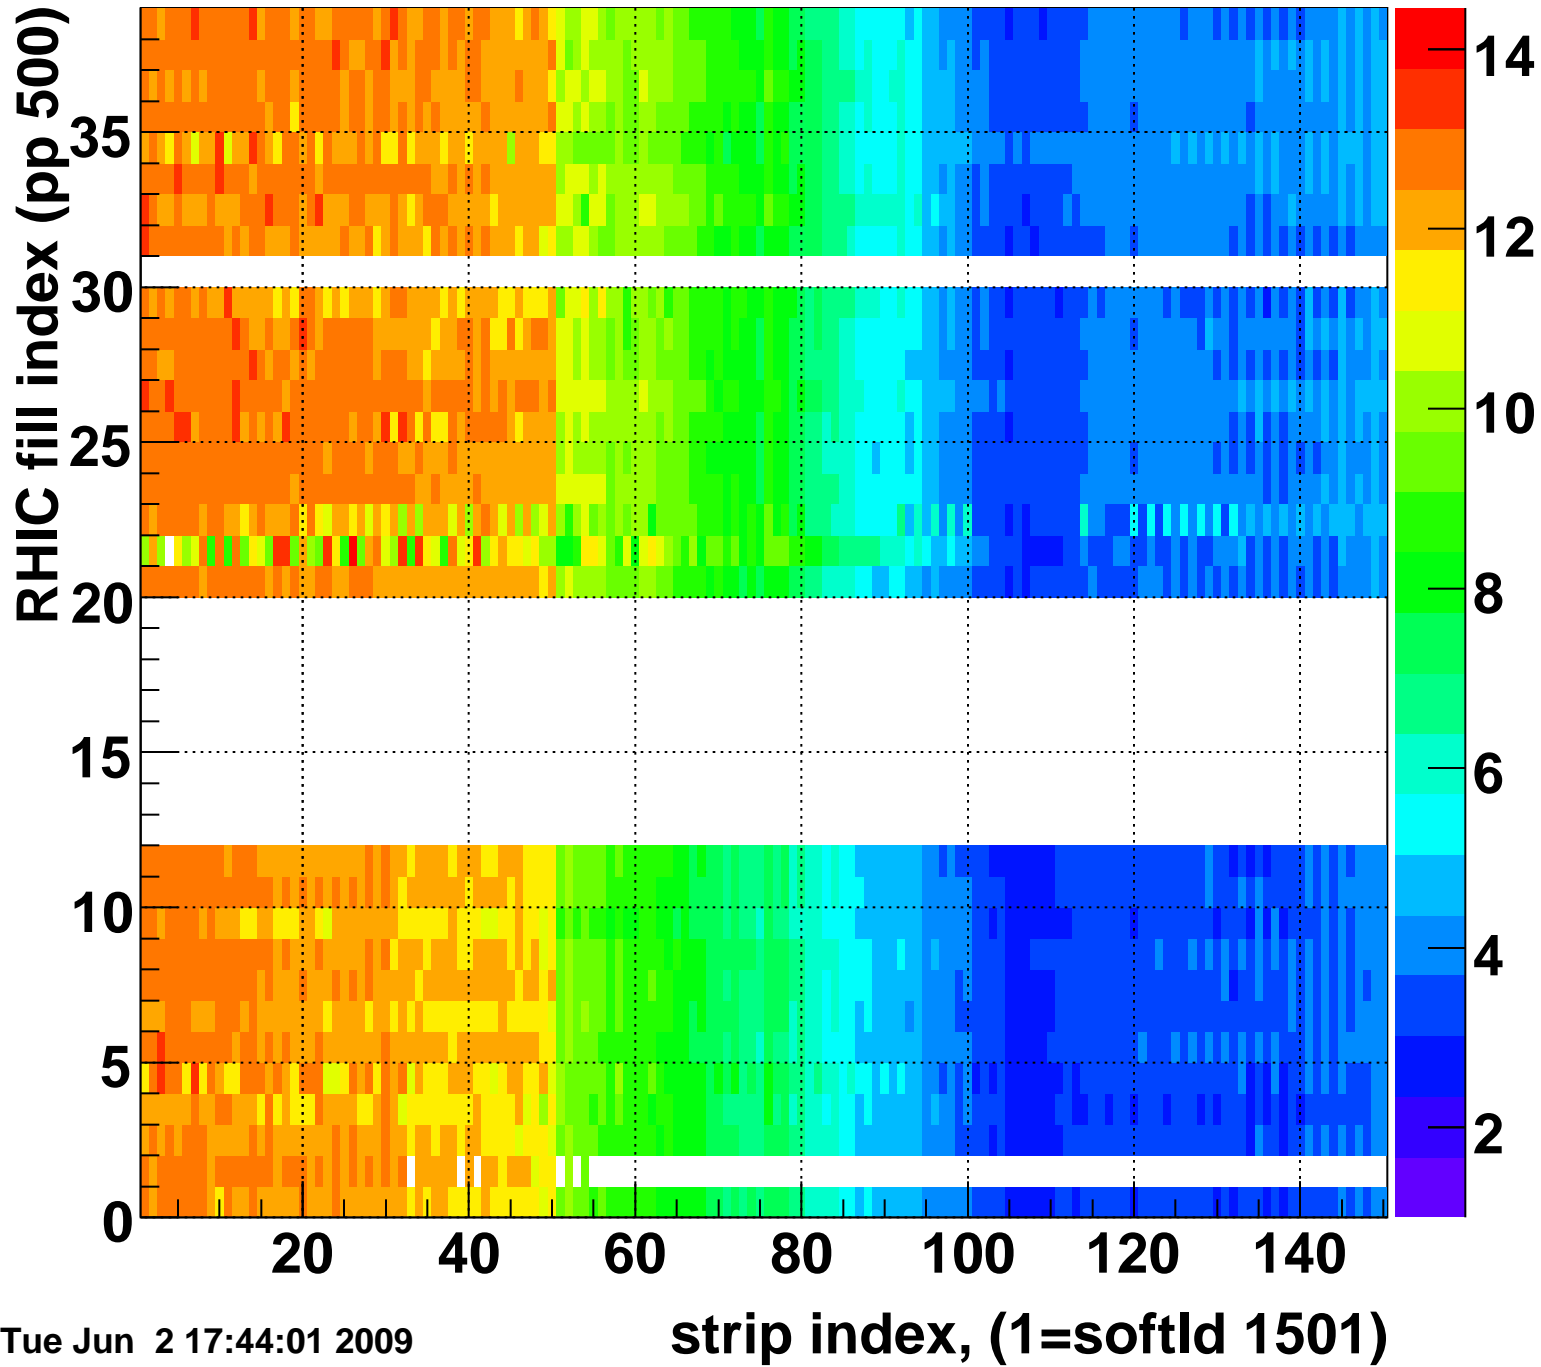

Mpv of ped residuum (ADC), BSMDE mod=11, good strips

Entries 234

Tue Jun 2 17:44:01 2009

Rms of ped residuum (ADC), BSMDE mod=11, good strips

Entries 4398

Tue Jun 2 17:44:01 2009

Bad strips (color=error bits), BSMDE mod=11

Entries 1452

Tue Jun 2 17:44:01 2009

Mpv of ped residuum (ADC), BSMDP mod=11, good strips

Entries 329

Tue Jun 2 17:44:01 2009

Rms of ped residuum (ADC), BSMDP mod=11, good strips

Entries 4350

Tue Jun 2 17:44:01 2009

Bad strips (color=error bits), BSMDE mod=11

Entries 1500

Tue Jun 2 17:44:01 2009