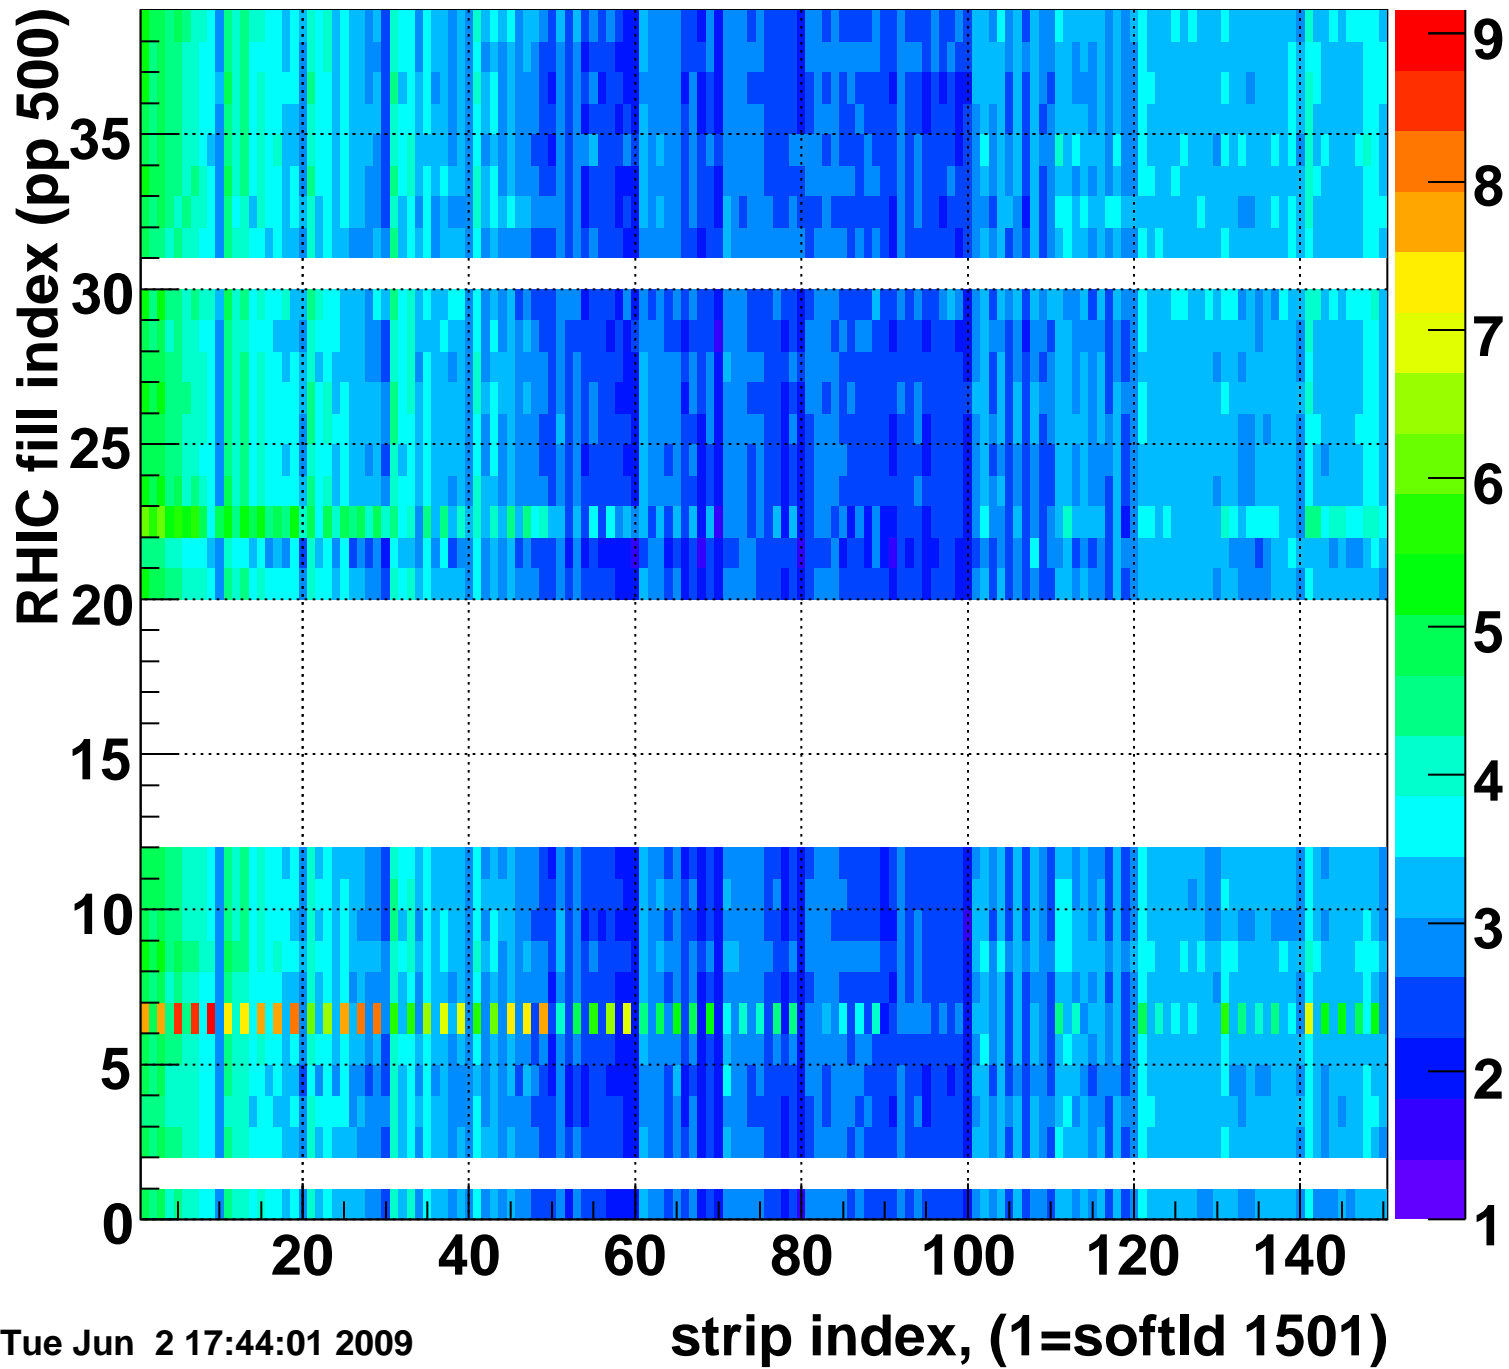

Mpv of ped residuum (ADC), BSMDE mod=11, good strips

Entries 234

Tue Jun 2 17:44:01 2009

Rms of ped residuum (ADC), BSMDE mod=11, good strips

Entries 4398

Tue Jun 2 17:44:01 2009

Bad strips (color=error bits), BSMDE mod=11

Entries 1452

Tue Jun 2 17:44:01 2009

Mpv of ped residuum (ADC), BSMDP mod=11, good strips

Entries 329

Tue Jun 2 17:44:01 2009

Rms of ped residuum (ADC), BSMDP mod=11, good strips

Entries 4350

Tue Jun 2 17:44:01 2009

Bad strips (color=error bits), BSMDE mod=11

Entries 1500

Tue Jun 2 17:44:01 2009