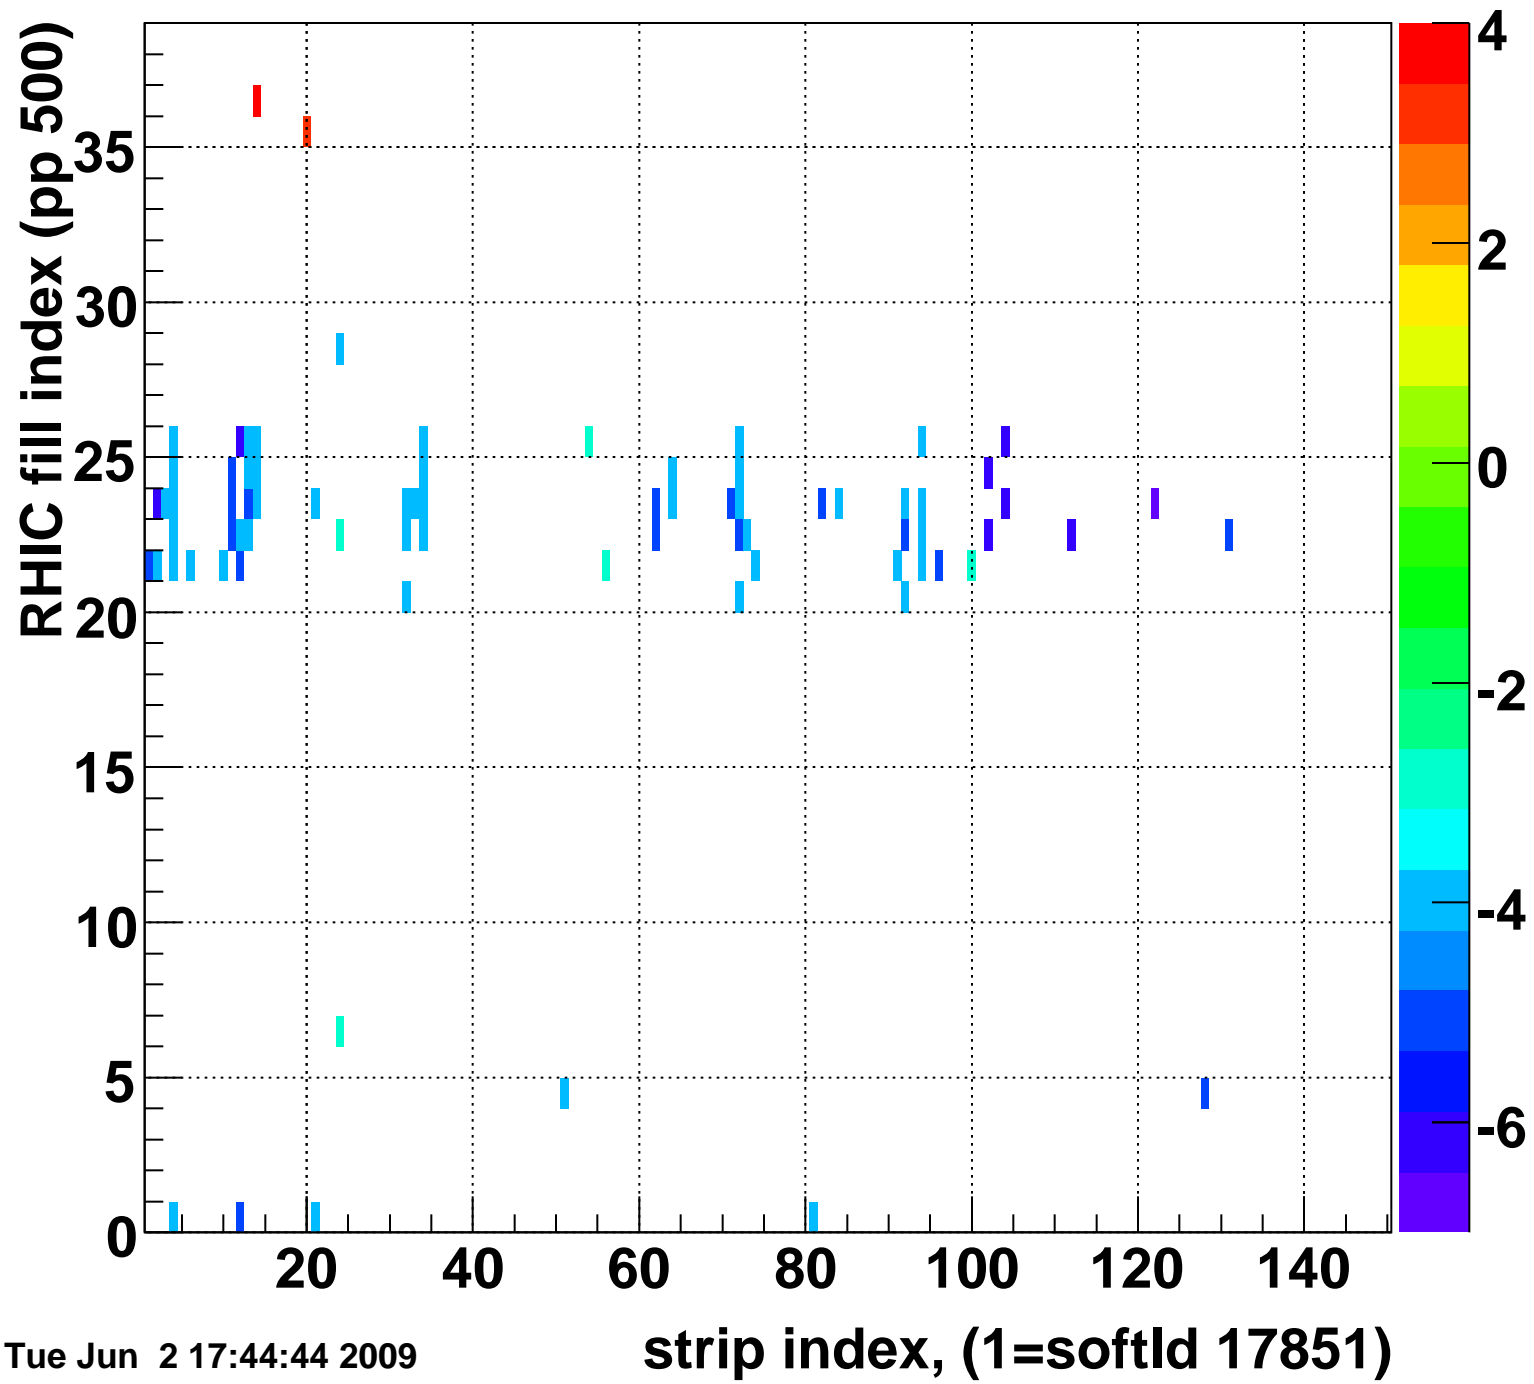

Mpv of ped residuum (ADC), BSMDE mod=120, good strips

Entries 105

Tue Jun 2 17:44:43 2009

Rms of ped residuum (ADC), BSMDE mod=120, good strips

Entries 5326

Tue Jun 2 17:44:44 2009

Bad strips (color=error bits), BSMDE mod=120

Entries 524

Tue Jun 2 17:44:44 2009

Mpv of ped residuum (ADC), BSMDP mod=120, good strips

Entries 77

Tue Jun 2 17:44:44 2009

Rms of ped residuum (ADC), BSMDP mod=120, good strips

Entries 5550

Tue Jun 2 17:44:44 2009

Bad strips (color=error bits), BSMDE mod=120

Entries 300

Tue Jun 2 17:44:44 2009