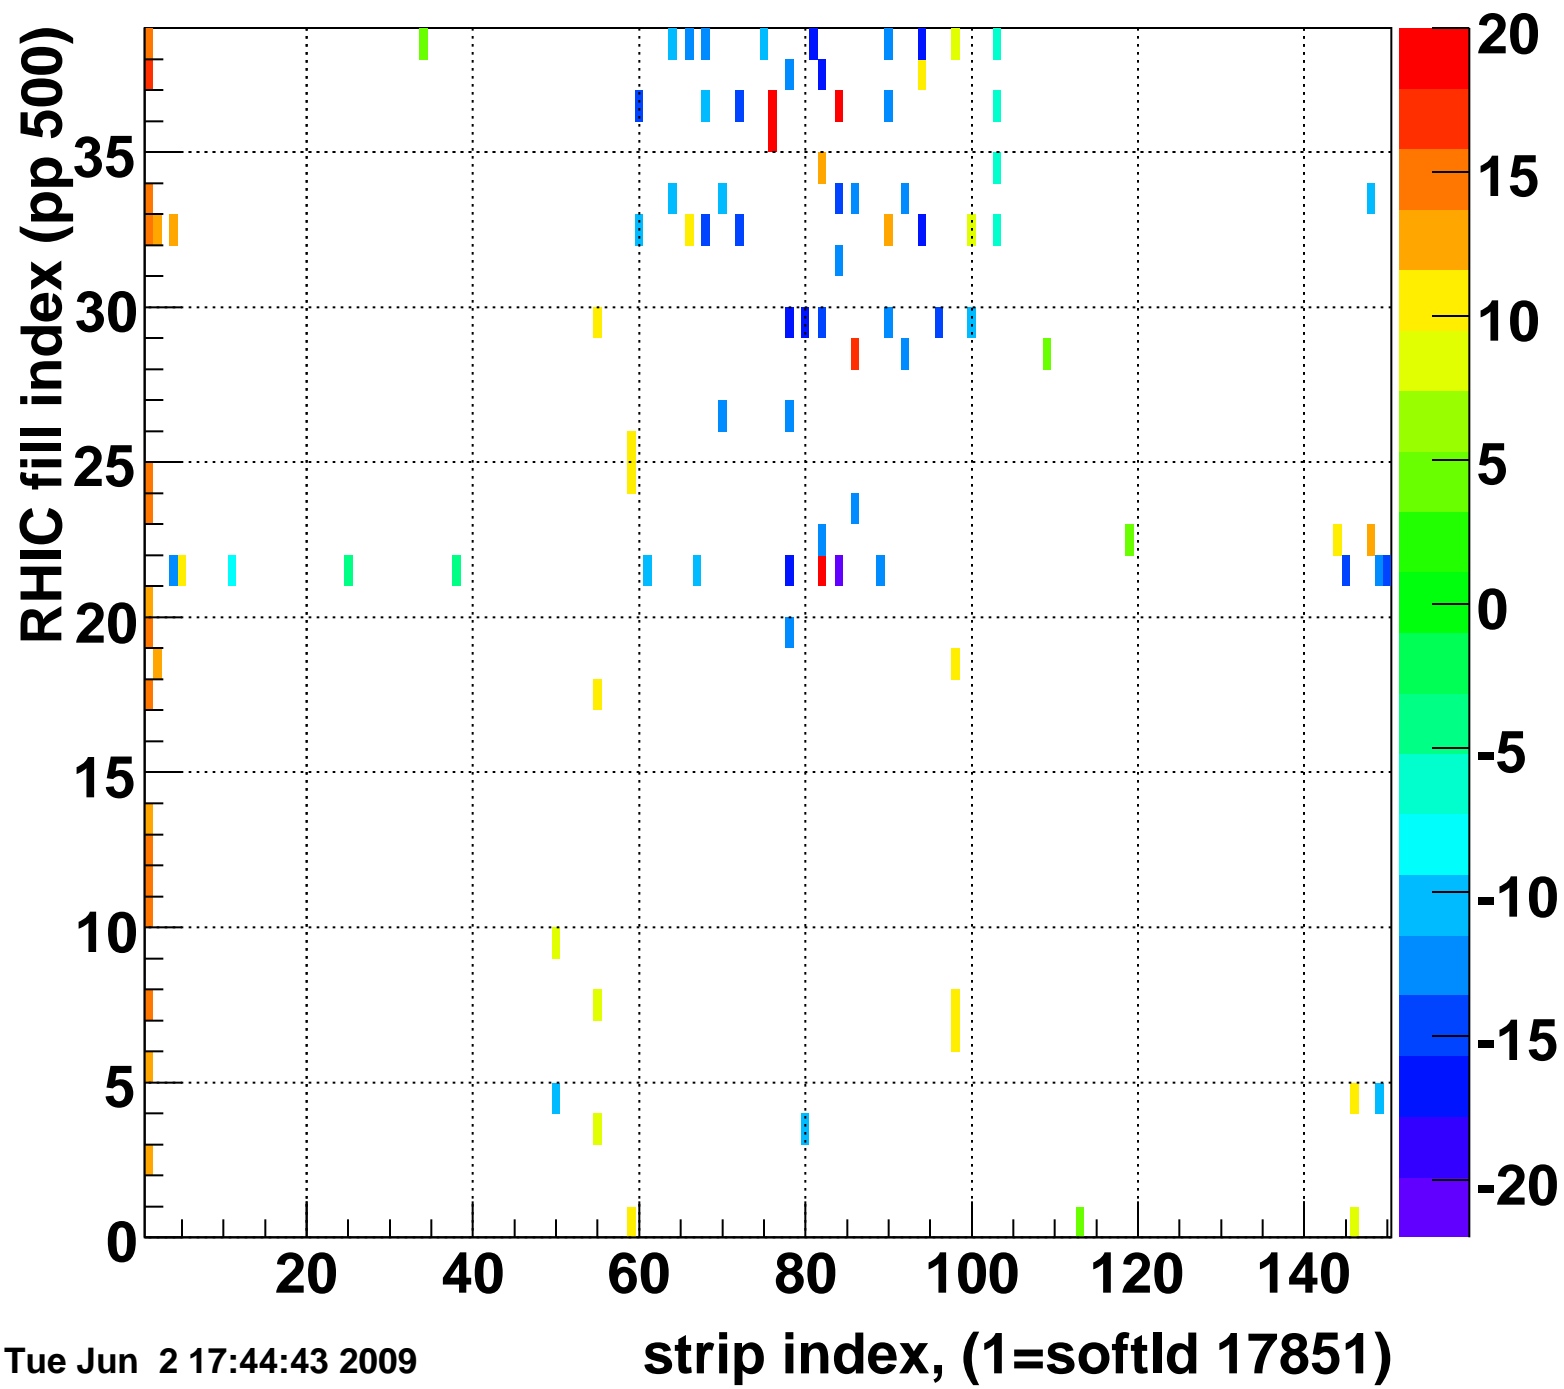

Mpv of ped residuum (ADC), BSMDE mod=120, good strips

Entries 105

Tue Jun 2 17:44:43 2009

Rms of ped residuum (ADC), BSMDE mod=120, good strips

Entries 5326

Tue Jun 2 17:44:44 2009

Bad strips (color=error bits), BSMDE mod=120

Entries 524

Tue Jun 2 17:44:44 2009

Mpv of ped residuum (ADC), BSMDP mod=120, good strips

Entries 77

Tue Jun 2 17:44:44 2009

Rms of ped residuum (ADC), BSMDP mod=120, good strips

Entries 5550

Tue Jun 2 17:44:44 2009

Bad strips (color=error bits), BSMDE mod=120

Entries 300

Tue Jun 2 17:44:44 2009