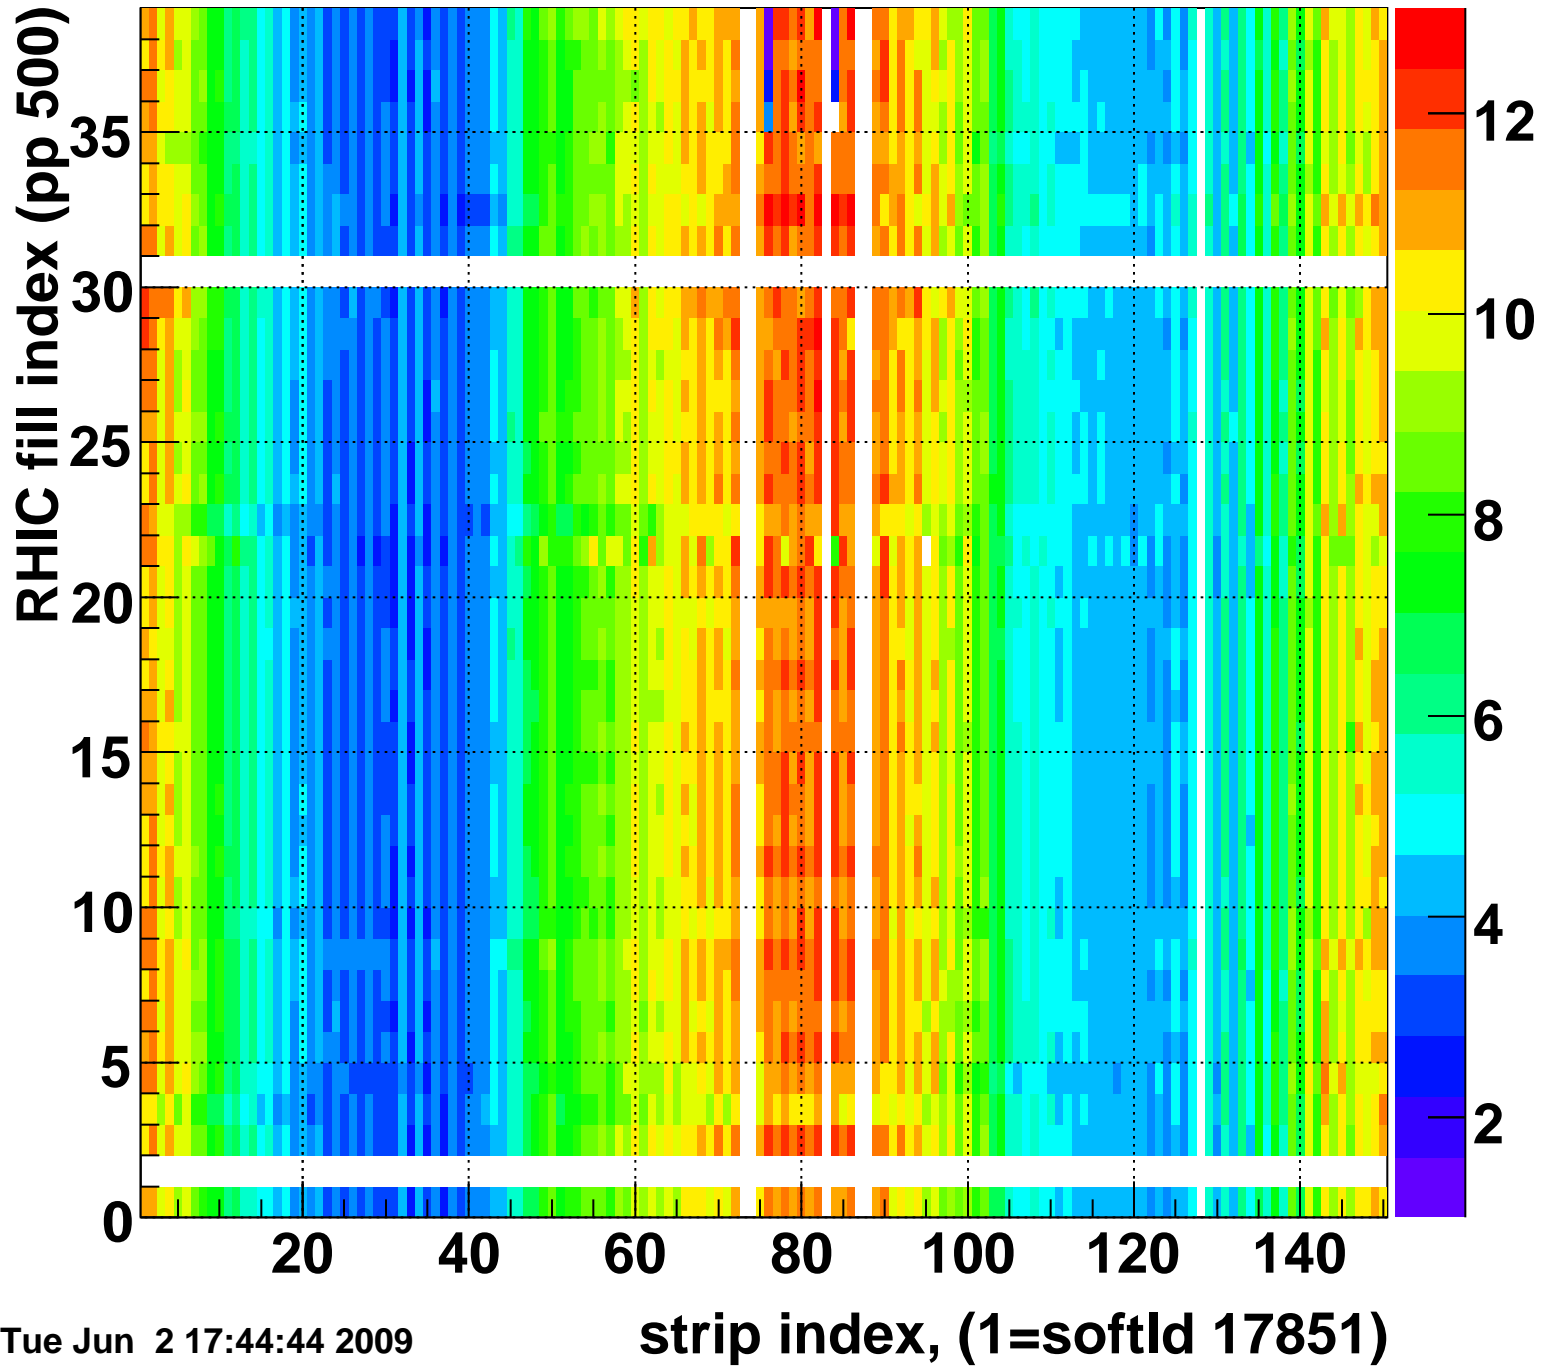

Mpv of ped residuum (ADC), BSMDE mod=120, good strips

Entries 105

Tue Jun 2 17:44:43 2009

Rms of ped residuum (ADC), BSMDE mod=120, good strips

Entries 5326

Tue Jun 2 17:44:44 2009

Bad strips (color=error bits), BSMDE mod=120

Entries 524

Tue Jun 2 17:44:44 2009

Mpv of ped residuum (ADC), BSMDP mod=120, good strips

Entries 77

Tue Jun 2 17:44:44 2009

Rms of ped residuum (ADC), BSMDP mod=120, good strips

Entries 5550

Tue Jun 2 17:44:44 2009

Bad strips (color=error bits), BSMDE mod=120

Entries 300

Tue Jun 2 17:44:44 2009