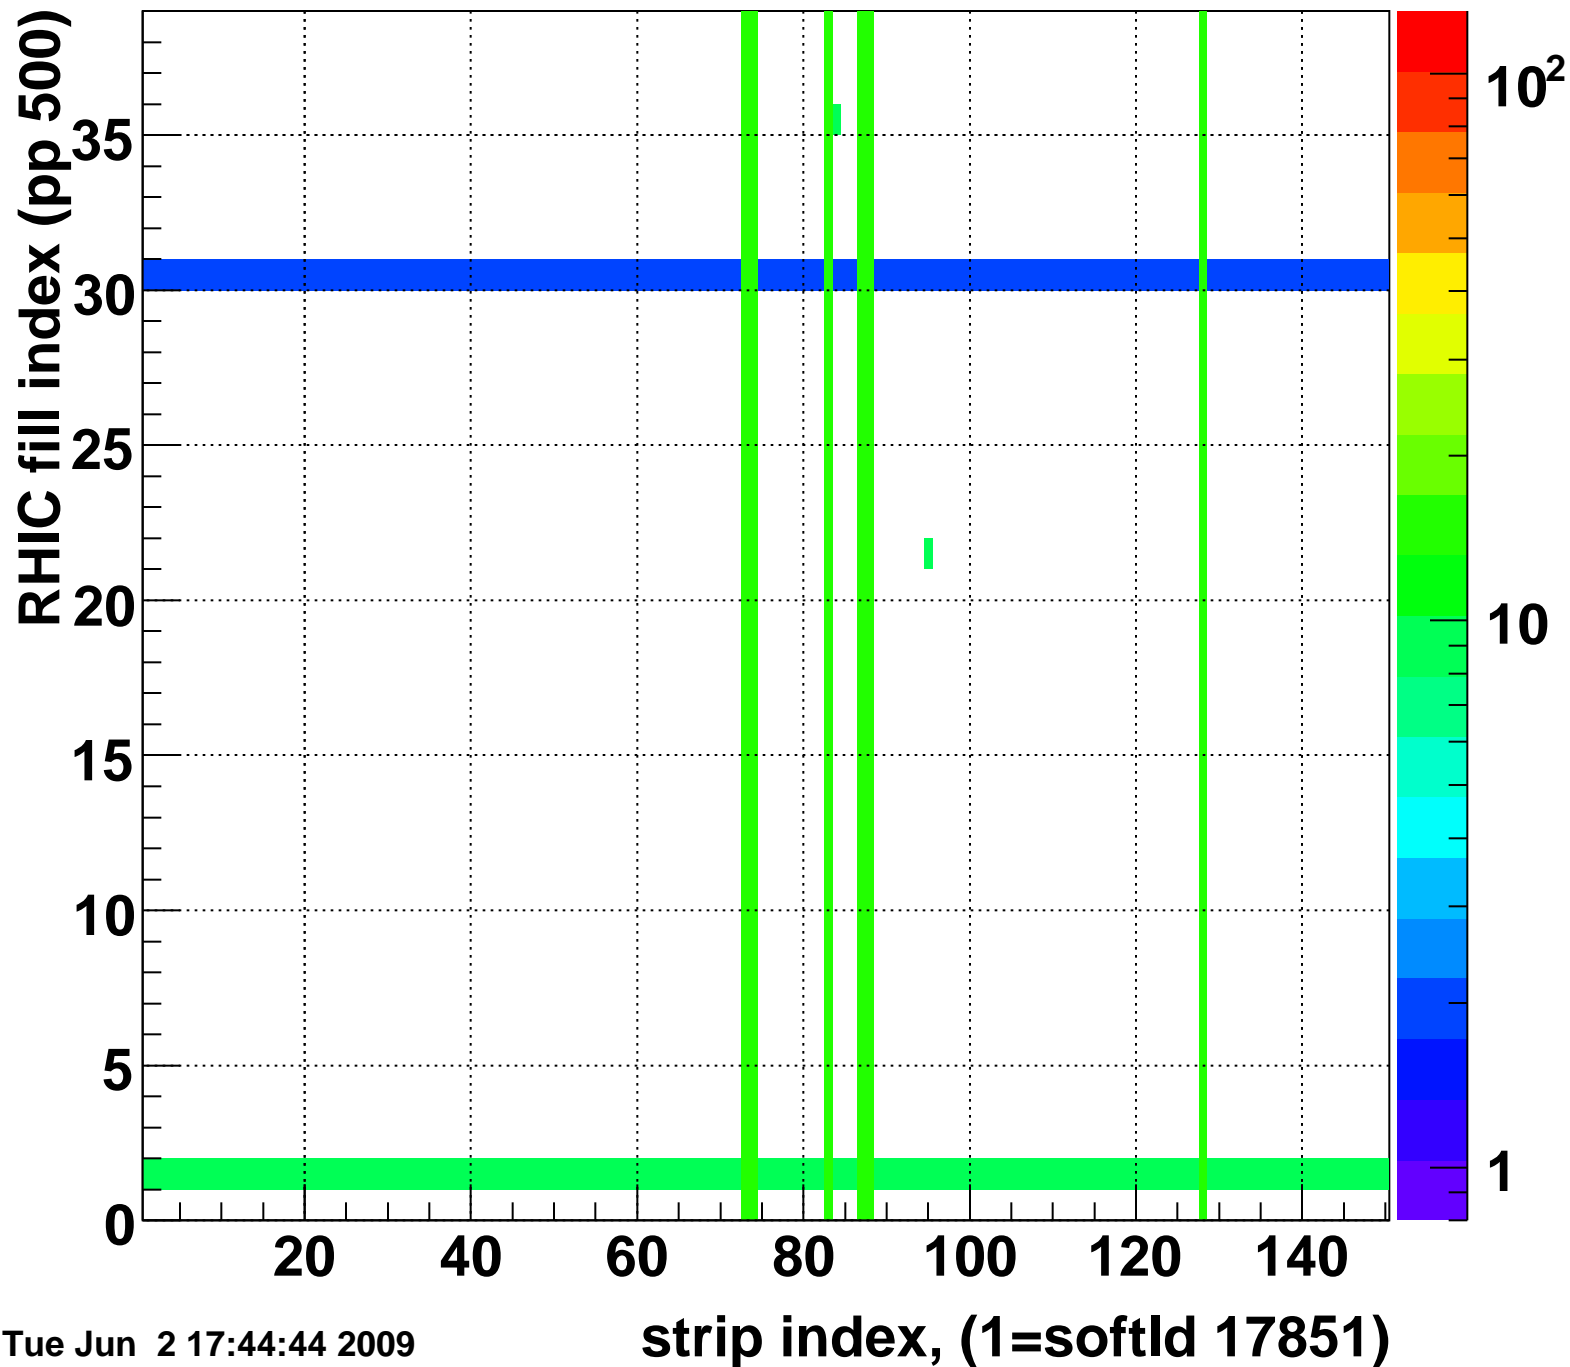

Mpv of ped residuum (ADC), BSMDE mod=120, good strips

Entries 105

Tue Jun 2 17:44:43 2009

Rms of ped residuum (ADC), BSMDE mod=120, good strips

Entries 5326

Tue Jun 2 17:44:44 2009

Bad strips (color=error bits), BSMDE mod=120

Entries 524

Tue Jun 2 17:44:44 2009

Mpv of ped residuum (ADC), BSMDP mod=120, good strips

Entries 77

Tue Jun 2 17:44:44 2009

Rms of ped residuum (ADC), BSMDP mod=120, good strips

Entries 5550

Tue Jun 2 17:44:44 2009

Bad strips (color=error bits), BSMDE mod=120

Entries 300

Tue Jun 2 17:44:44 2009