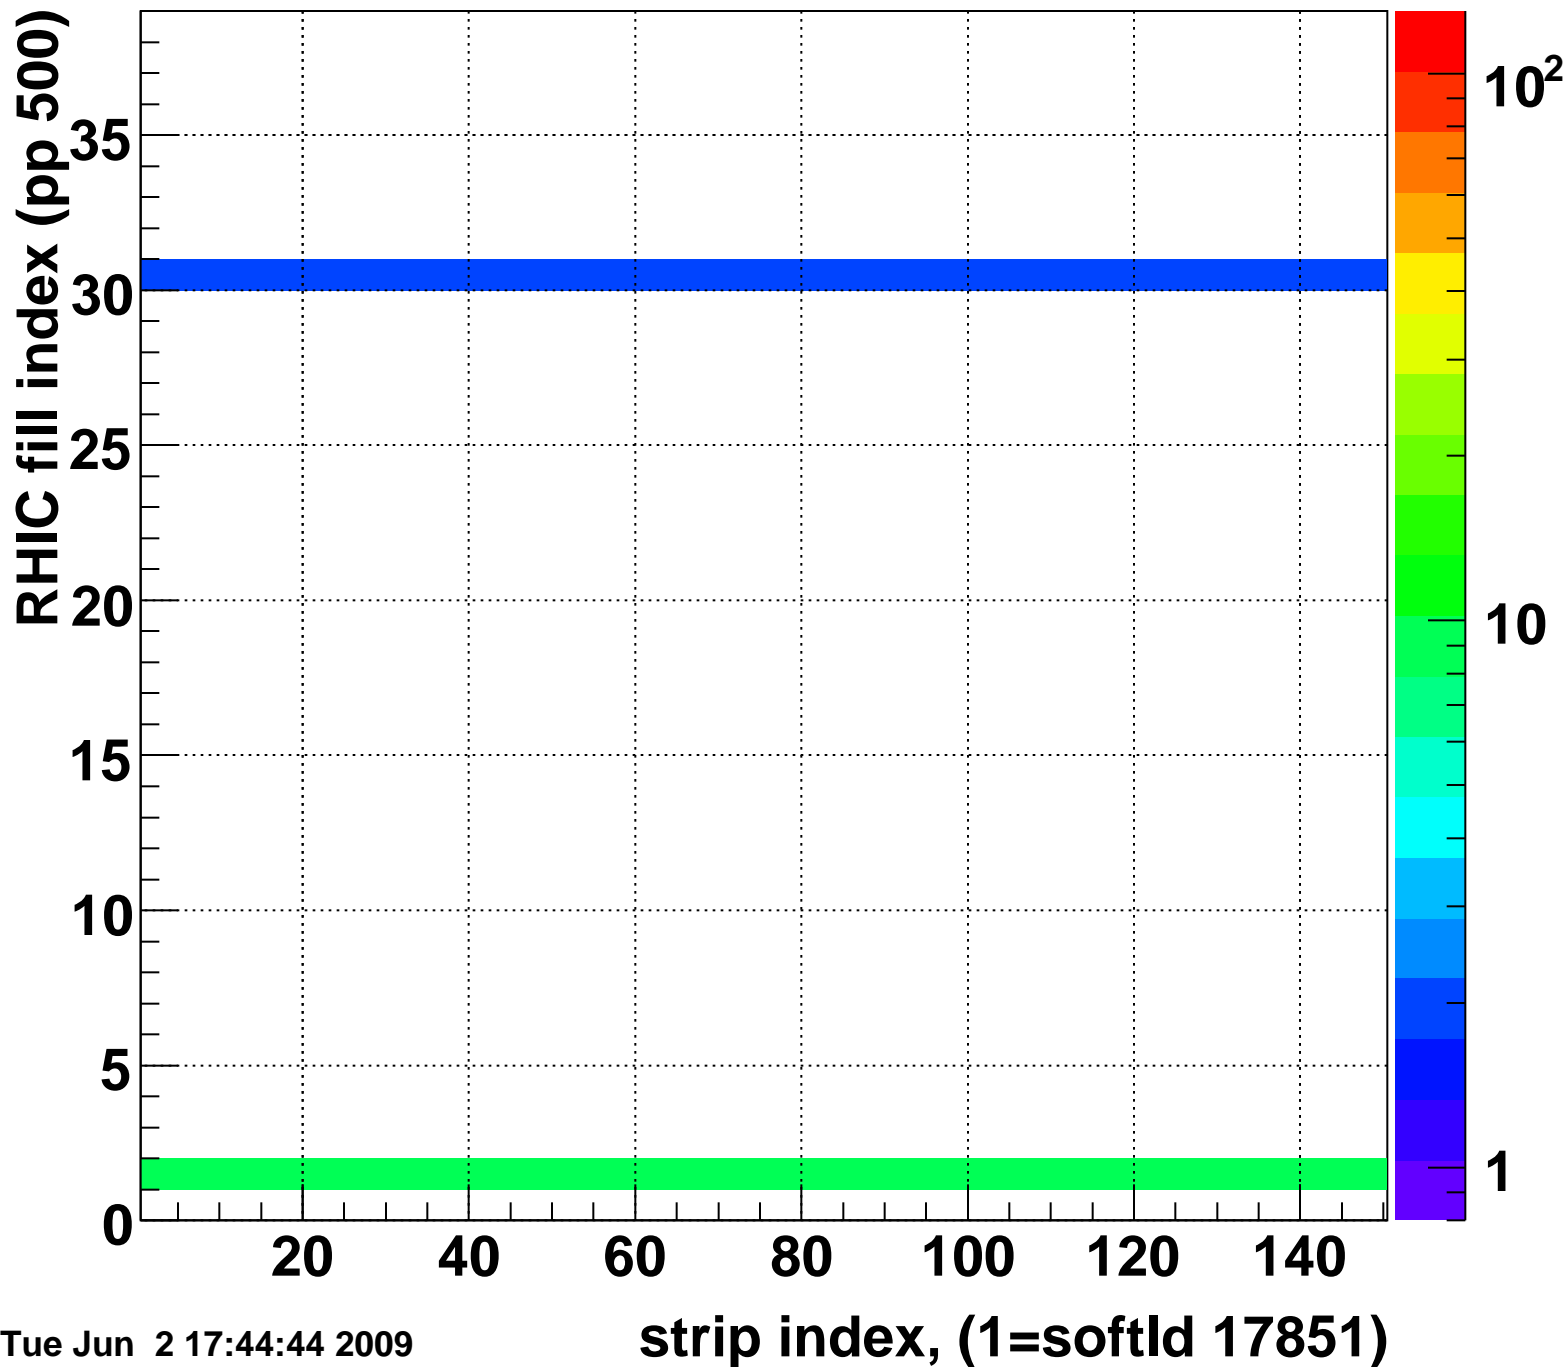

Mpv of ped residuum (ADC), BSMDE mod=120, good strips

Entries 105

Tue Jun 2 17:44:43 2009

Rms of ped residuum (ADC), BSMDE mod=120, good strips

Entries 5326

Tue Jun 2 17:44:44 2009

Bad strips (color=error bits), BSMDE mod=120

Entries 524

Tue Jun 2 17:44:44 2009

Mpv of ped residuum (ADC), BSMDP mod=120, good strips

Entries 77

Tue Jun 2 17:44:44 2009

Rms of ped residuum (ADC), BSMDP mod=120, good strips

Entries 5550

Tue Jun 2 17:44:44 2009

Bad strips (color=error bits), BSMDE mod=120

Entries 300

Tue Jun 2 17:44:44 2009