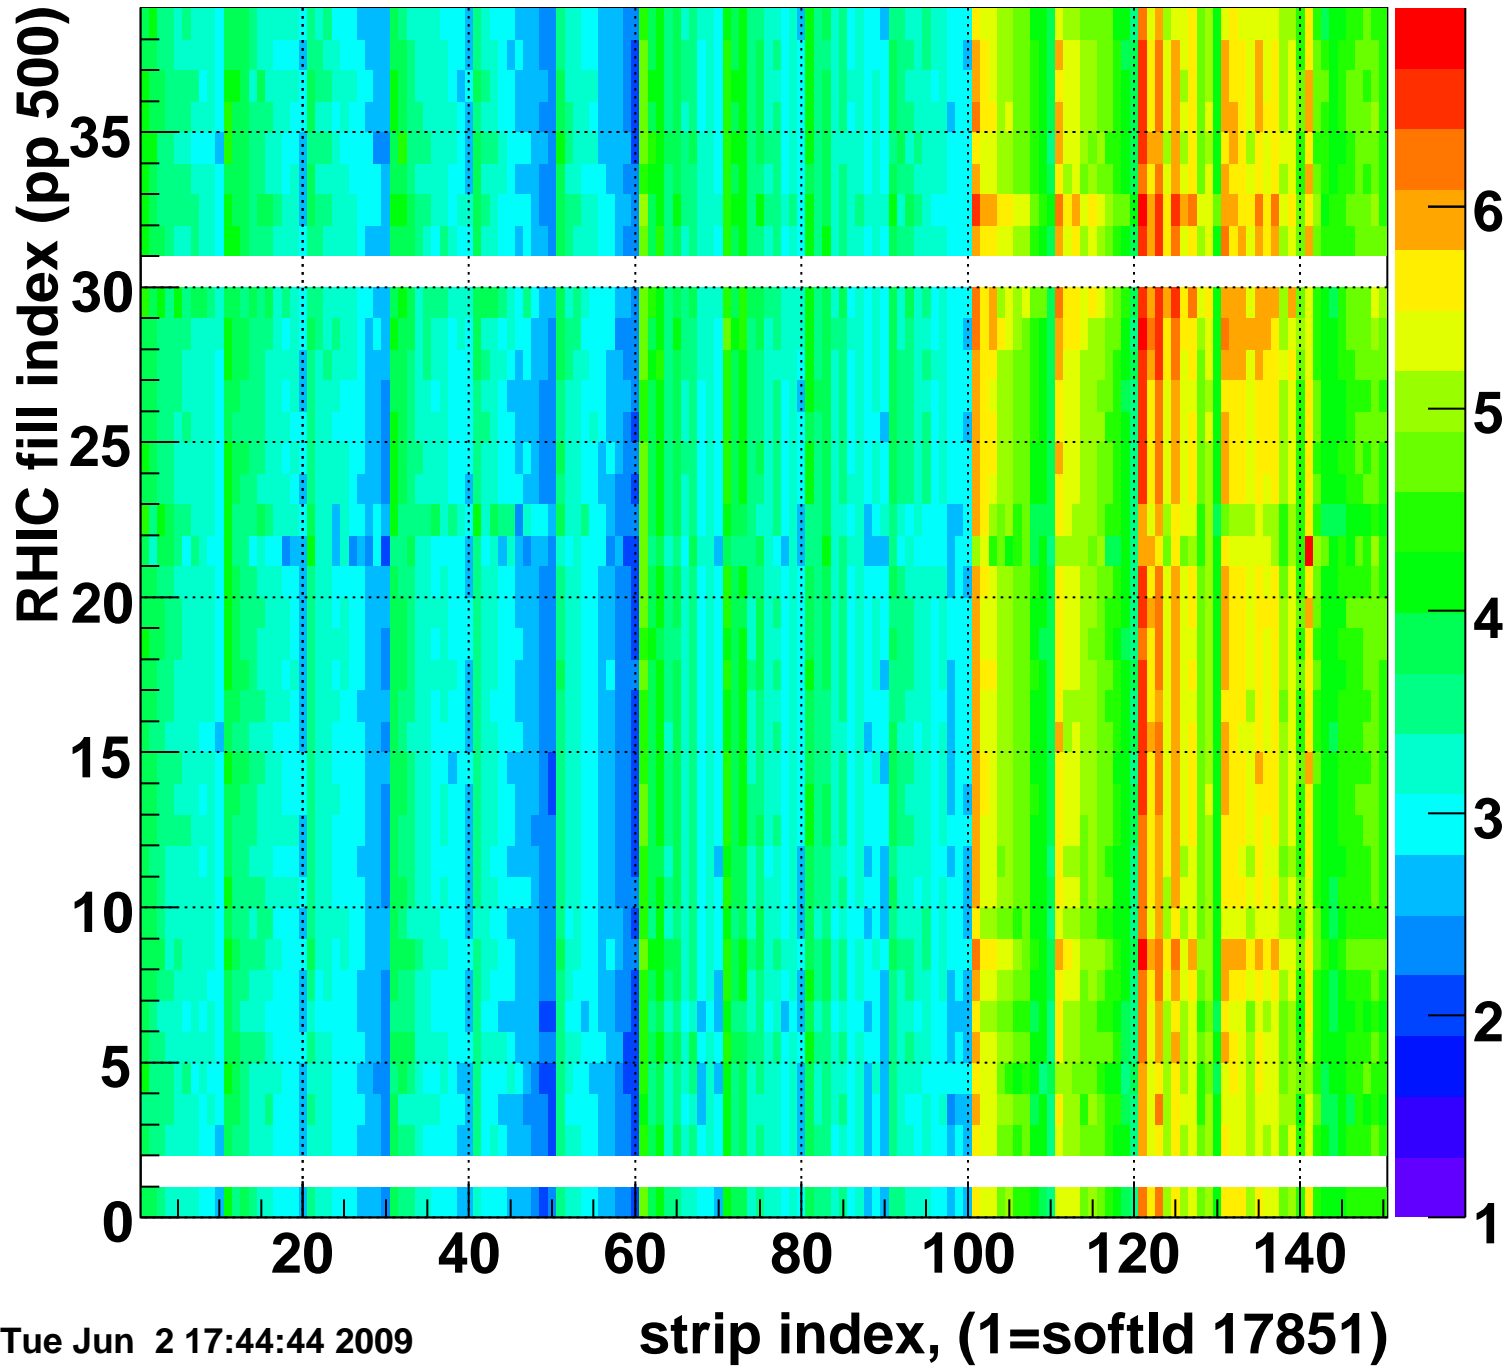

Mpv of ped residuum (ADC), BSMDE mod=120, good strips

Entries 105

Tue Jun 2 17:44:43 2009

Rms of ped residuum (ADC), BSMDE mod=120, good strips

Entries 5326

Tue Jun 2 17:44:44 2009

Bad strips (color=error bits), BSMDE mod=120

Entries 524

Tue Jun 2 17:44:44 2009

Mpv of ped residuum (ADC), BSMDP mod=120, good strips

Entries 77

Tue Jun 2 17:44:44 2009

Rms of ped residuum (ADC), BSMDP mod=120, good strips

Entries 5550

Tue Jun 2 17:44:44 2009

Bad strips (color=error bits), BSMDE mod=120

Entries 300

Tue Jun 2 17:44:44 2009