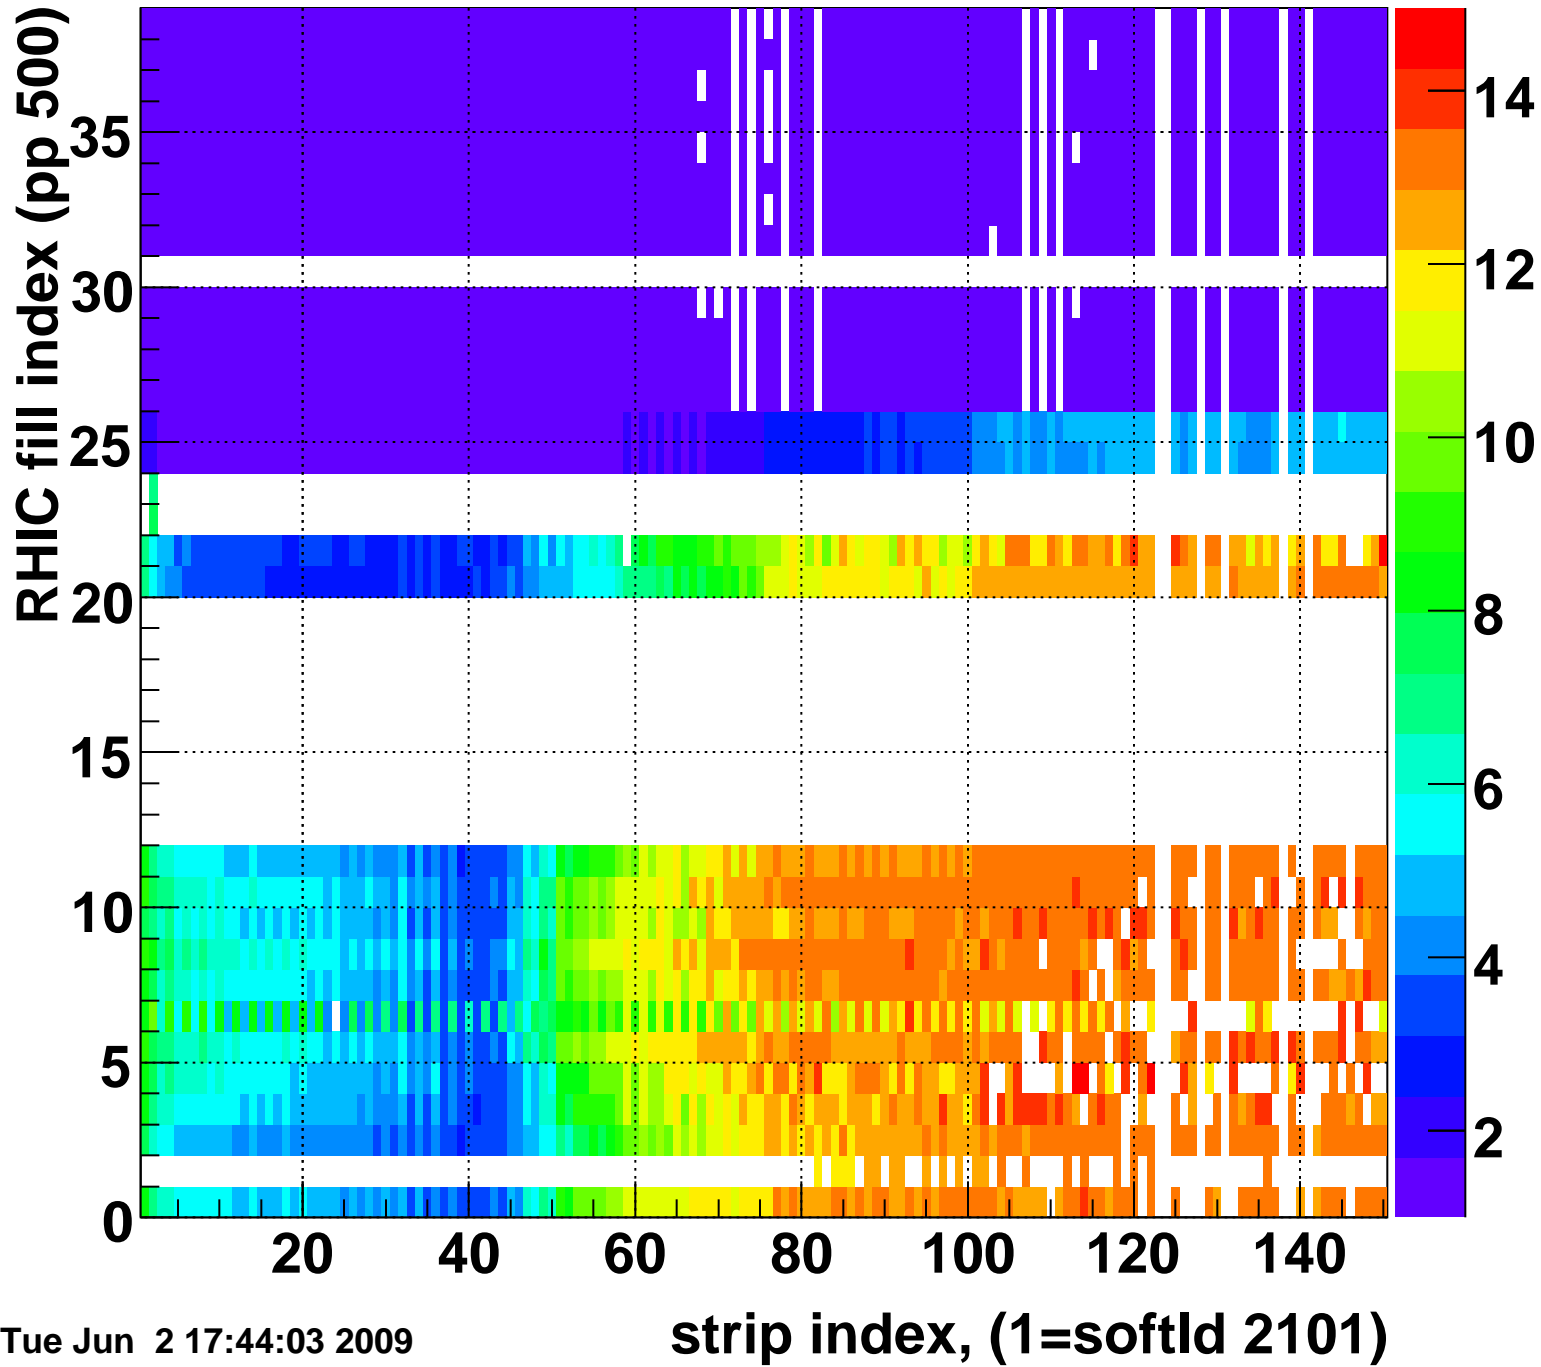

Rms of ped residuum (ADC), BSMDE mod=15, good strips

Entries 3719

Tue Jun 2 17:44:03 2009

Bad strips (color=error bits), BSMDE mod=15

Entries 2131

Tue Jun 2 17:44:03 2009

Mpv of ped residuum (ADC), BSMDP mod=15, good strips

Entries 253

Tue Jun 2 17:44:03 2009

Rms of ped residuum (ADC), BSMDP mod=15, good strips

Entries 4050

Tue Jun 2 17:44:03 2009

Bad strips (color=error bits), BSMDE mod=15

Entries 1800

Tue Jun 2 17:44:03 2009