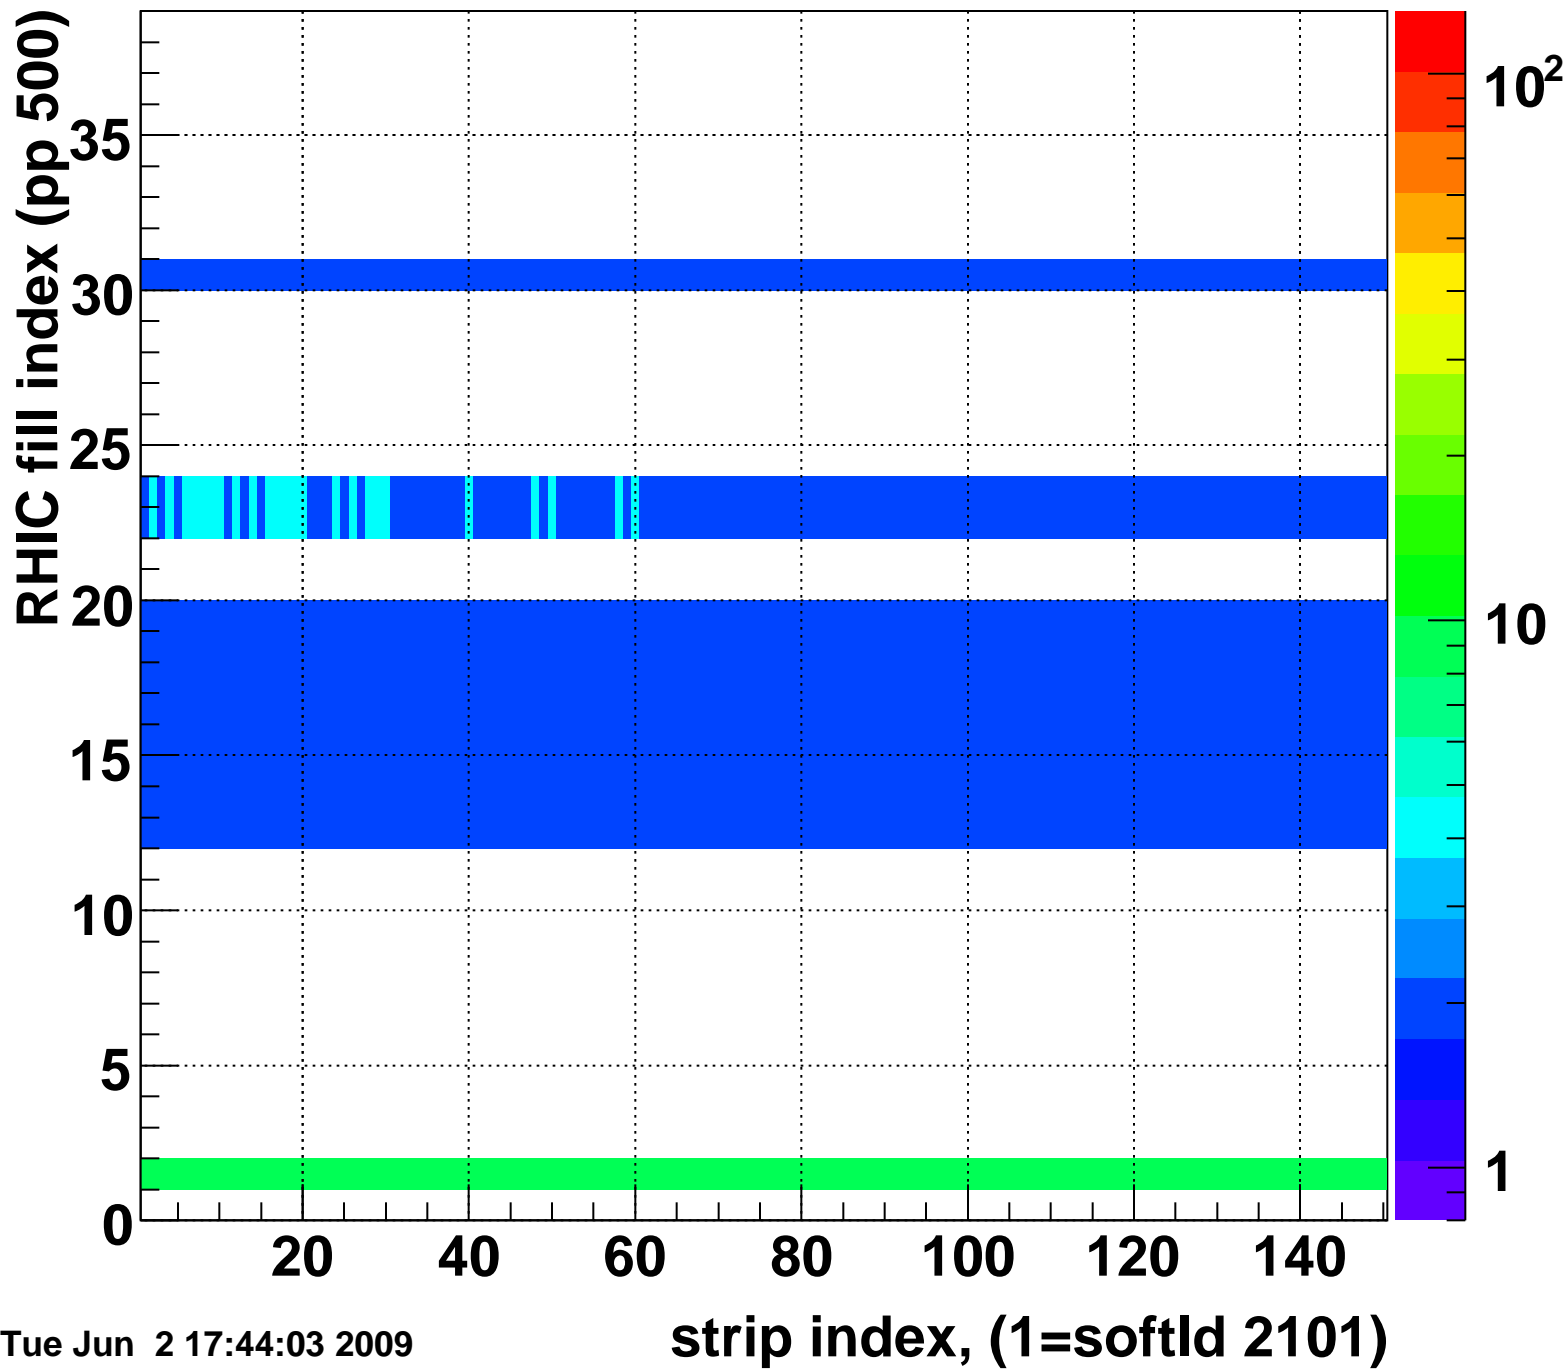

Rms of ped residuum (ADC), BSMDE mod=15, good strips

Entries 3719

Tue Jun 2 17:44:03 2009

Bad strips (color=error bits), BSMDE mod=15

Entries 2131

Tue Jun 2 17:44:03 2009

Mpv of ped residuum (ADC), BSMDP mod=15, good strips

Entries 253

Tue Jun 2 17:44:03 2009

Rms of ped residuum (ADC), BSMDP mod=15, good strips

Entries 4050

Tue Jun 2 17:44:03 2009

Bad strips (color=error bits), BSMDE mod=15

Entries 1800

Tue Jun 2 17:44:03 2009