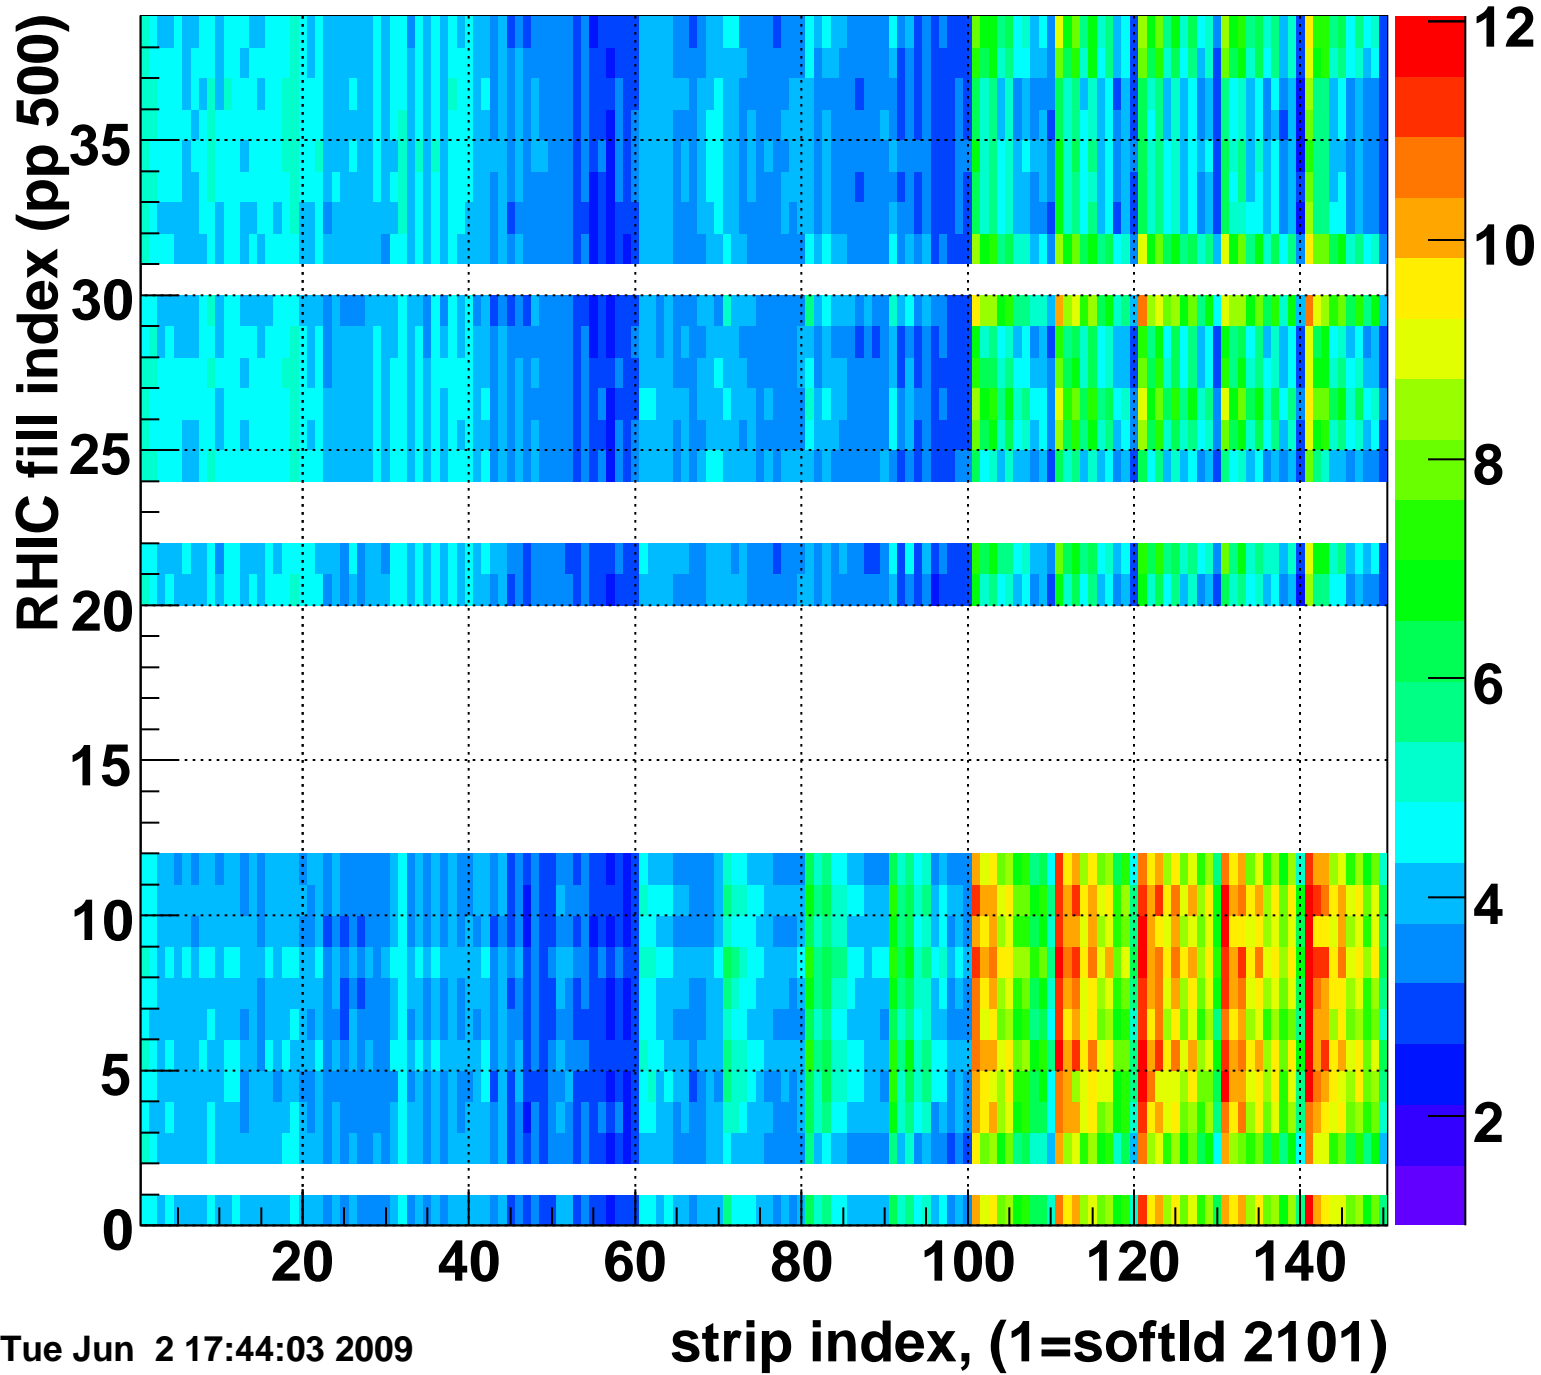

Rms of ped residuum (ADC), BSMDE mod=15, good strips

Entries 3719

Tue Jun 2 17:44:03 2009

Bad strips (color=error bits), BSMDE mod=15

Entries 2131

Tue Jun 2 17:44:03 2009

Mpv of ped residuum (ADC), BSMDP mod=15, good strips

Entries 253

Tue Jun 2 17:44:03 2009

Rms of ped residuum (ADC), BSMDP mod=15, good strips

Entries 4050

Tue Jun 2 17:44:03 2009

Bad strips (color=error bits), BSMDE mod=15

Entries 1800

Tue Jun 2 17:44:03 2009