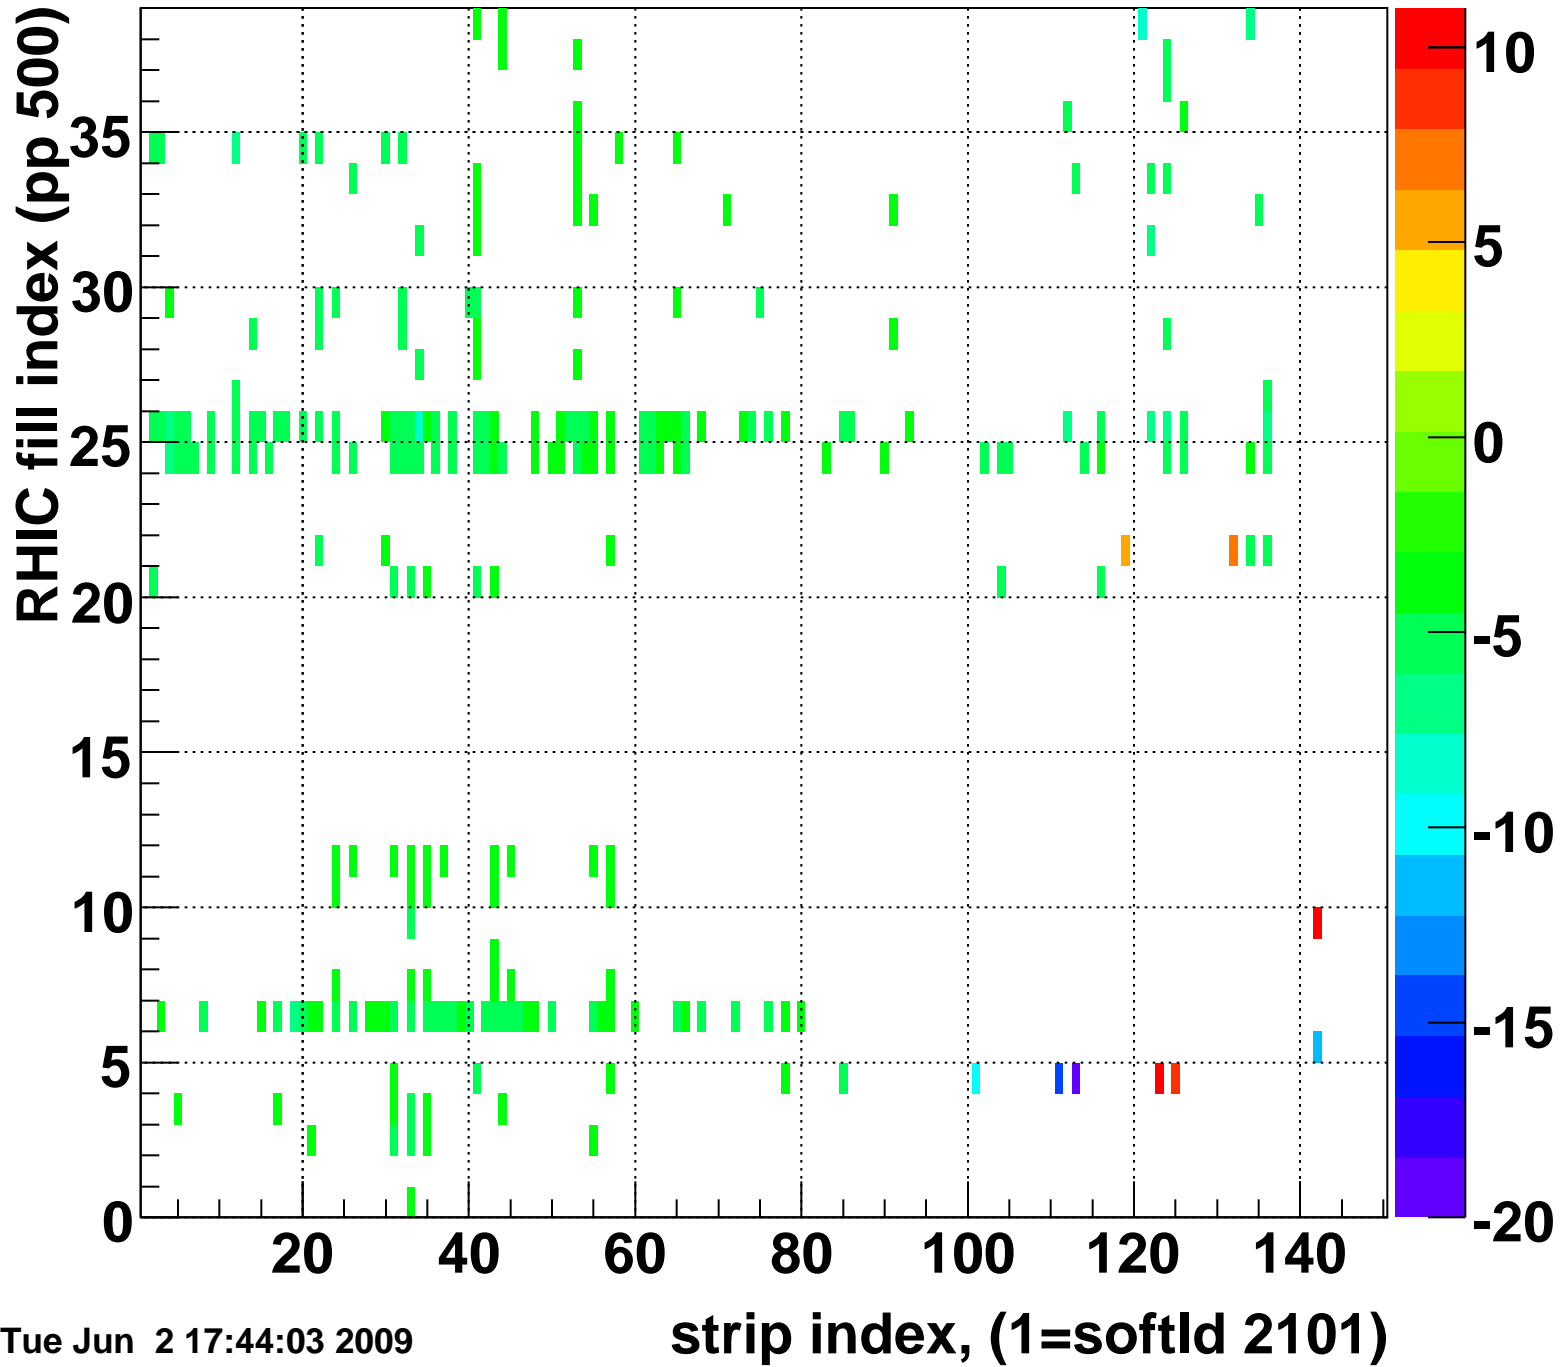

Rms of ped residuum (ADC), BSMDE mod=15, good strips

Entries 3719

Tue Jun 2 17:44:03 2009

Bad strips (color=error bits), BSMDE mod=15

Entries 2131

Tue Jun 2 17:44:03 2009

Mpv of ped residuum (ADC), BSMDP mod=15, good strips

Entries 253

Tue Jun 2 17:44:03 2009

Rms of ped residuum (ADC), BSMDP mod=15, good strips

Entries 4050

Tue Jun 2 17:44:03 2009

Bad strips (color=error bits), BSMDE mod=15

Entries 1800

Tue Jun 2 17:44:03 2009