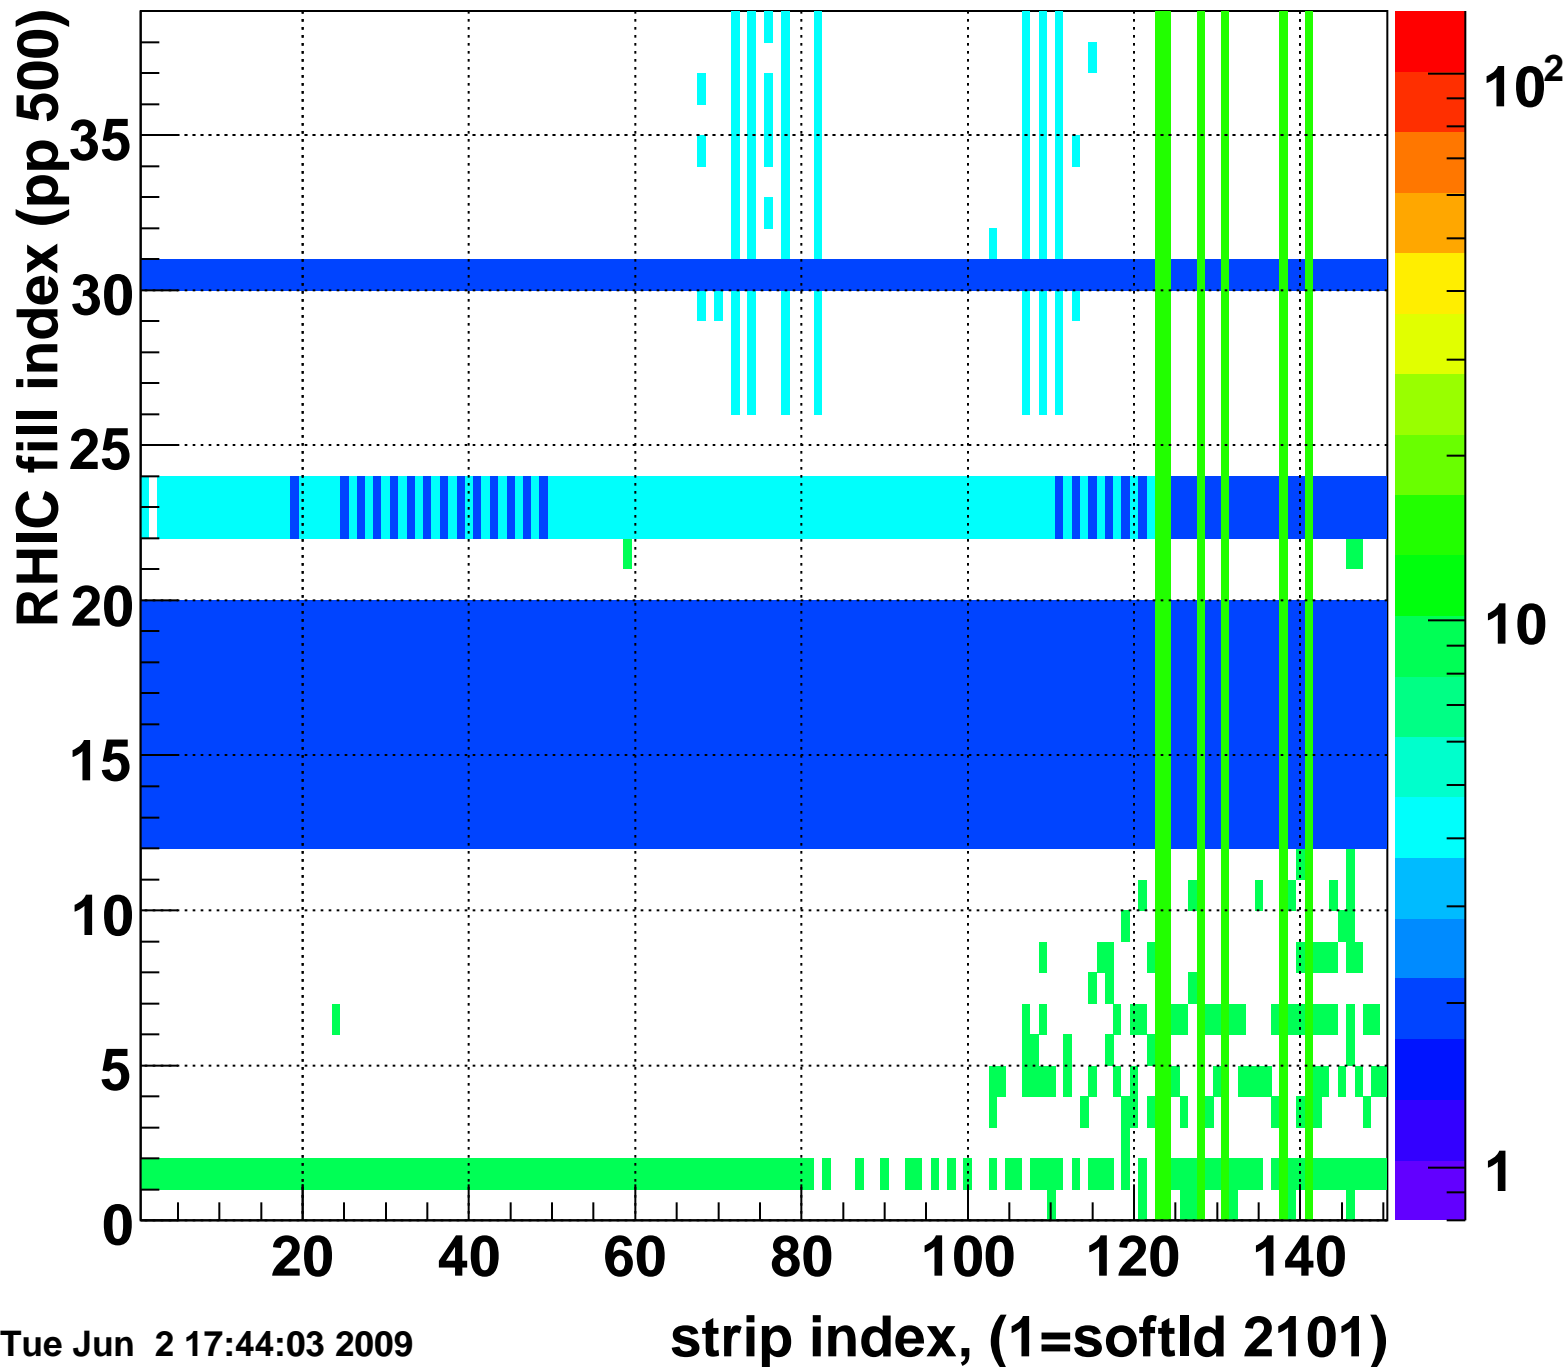

Rms of ped residuum (ADC), BSMDE mod=15, good strips

Entries 3719

Tue Jun 2 17:44:03 2009

Bad strips (color=error bits), BSMDE mod=15

Entries 2131

Tue Jun 2 17:44:03 2009

Mpv of ped residuum (ADC), BSMDP mod=15, good strips

Entries 253

Tue Jun 2 17:44:03 2009

Rms of ped residuum (ADC), BSMDP mod=15, good strips

Entries 4050

Tue Jun 2 17:44:03 2009

Bad strips (color=error bits), BSMDE mod=15

Entries 1800

Tue Jun 2 17:44:03 2009