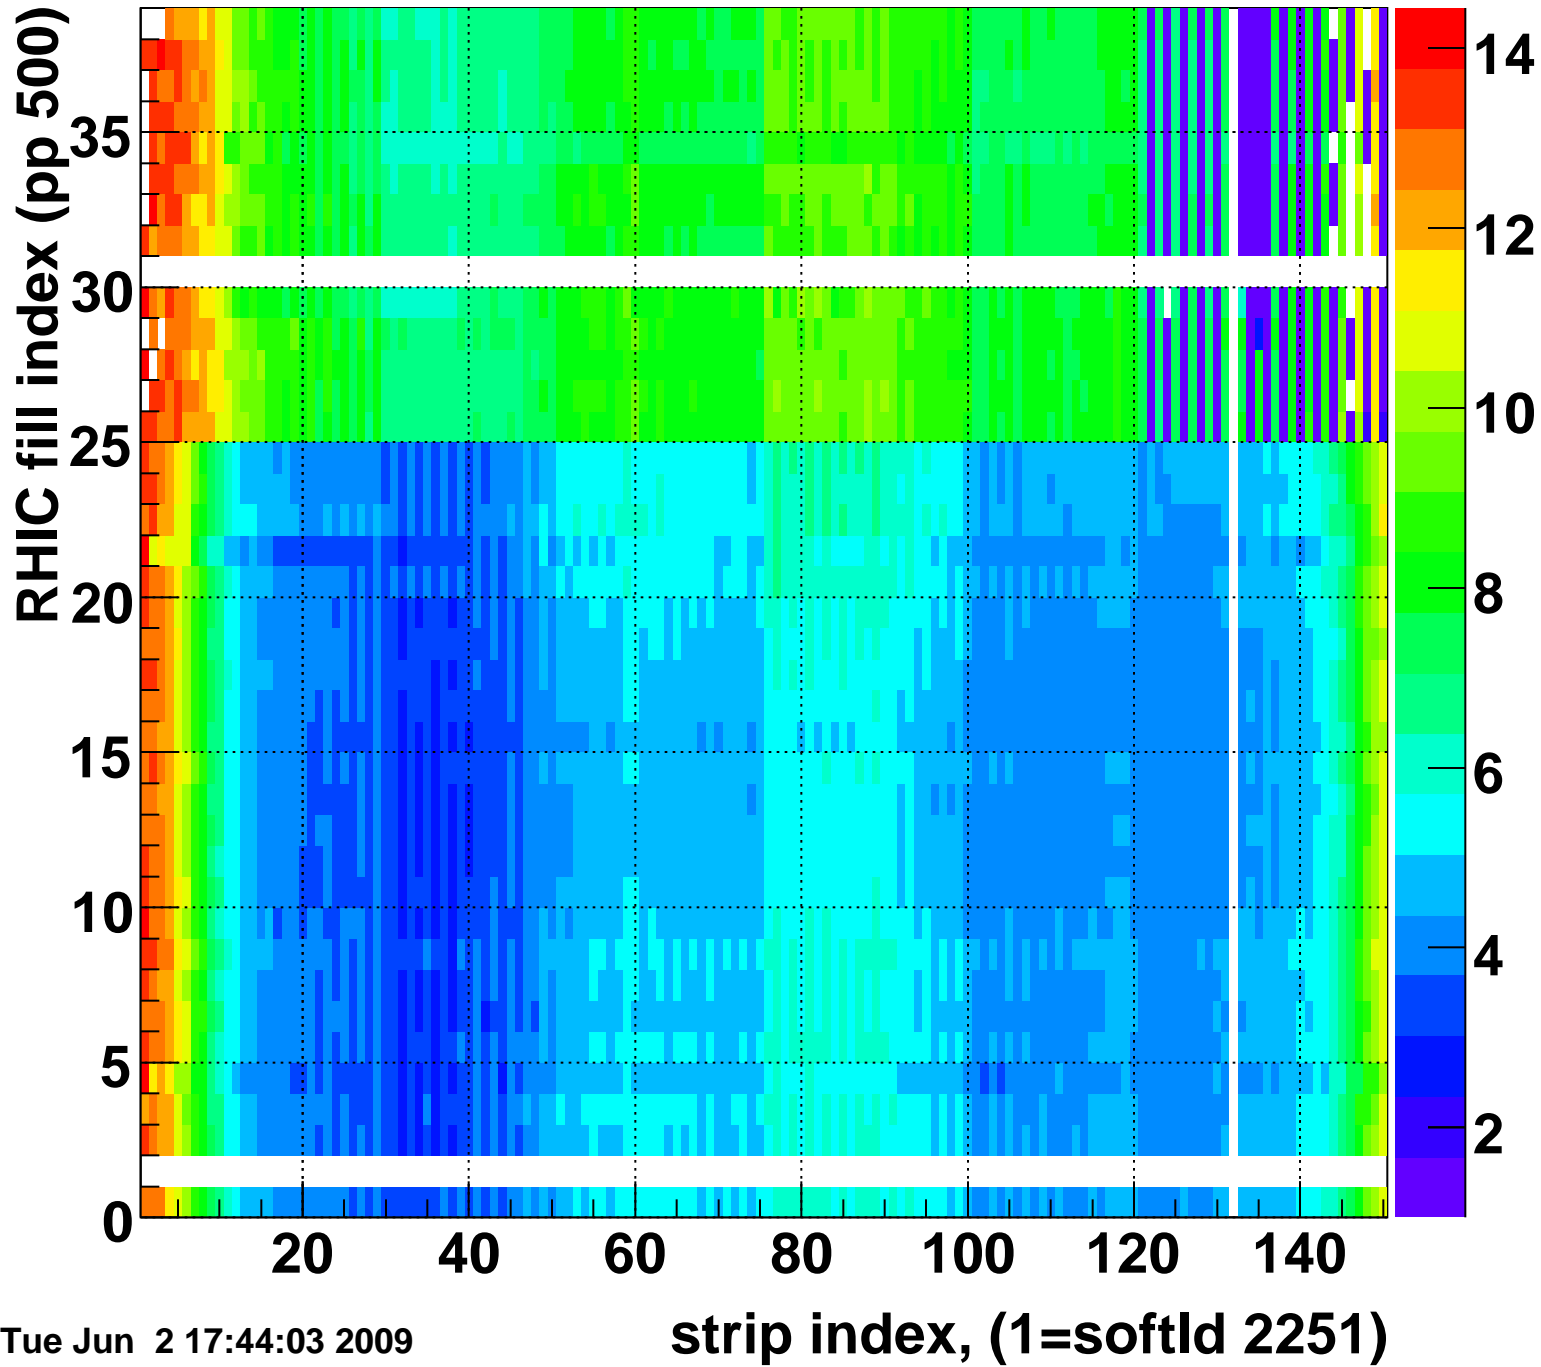

Mpv of ped residuum (ADC), BSMDE mod=16, good strips

Entries 115

Tue Jun 2 17:44:03 2009

Rms of ped residuum (ADC), BSMDE mod=16, good strips

Entries 5485

Tue Jun 2 17:44:03 2009

Bad strips (color=error bits), BSMDE mod=16

Entries 365

Tue Jun 2 17:44:03 2009

Mpv of ped residuum (ADC), BSMDP mod=16, good strips

Entries 109

Tue Jun 2 17:44:03 2009

Rms of ped residuum (ADC), BSMDP mod=16, good strips

Entries 5550

Tue Jun 2 17:44:03 2009

Bad strips (color=error bits), BSMDE mod=16

Entries 300

Tue Jun 2 17:44:03 2009