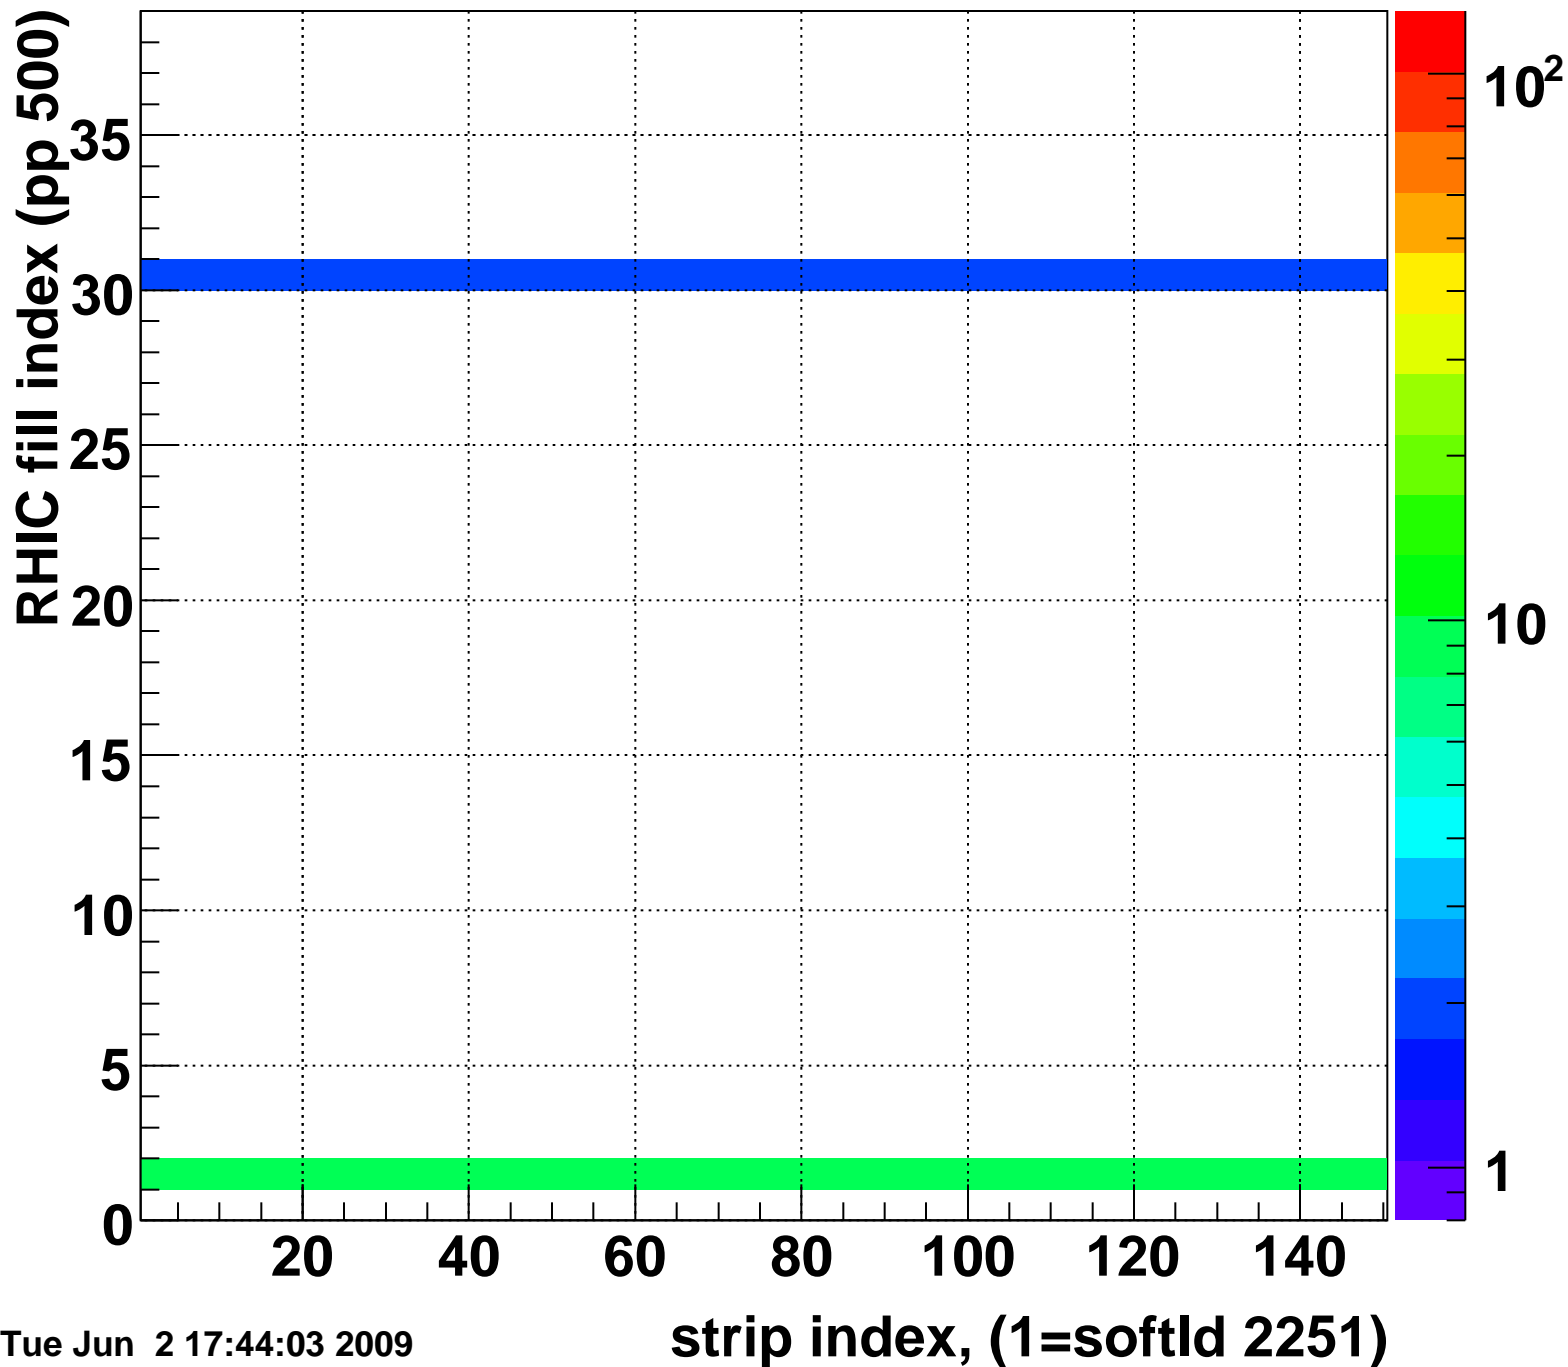

Mpv of ped residuum (ADC), BSMDE mod=16, good strips

Entries 115

Tue Jun 2 17:44:03 2009

Rms of ped residuum (ADC), BSMDE mod=16, good strips

Entries 5485

Tue Jun 2 17:44:03 2009

Bad strips (color=error bits), BSMDE mod=16

Entries 365

Tue Jun 2 17:44:03 2009

Mpv of ped residuum (ADC), BSMDP mod=16, good strips

Entries 109

Tue Jun 2 17:44:03 2009

Rms of ped residuum (ADC), BSMDP mod=16, good strips

Entries 5550

Tue Jun 2 17:44:03 2009

Bad strips (color=error bits), BSMDE mod=16

Entries 300

Tue Jun 2 17:44:03 2009