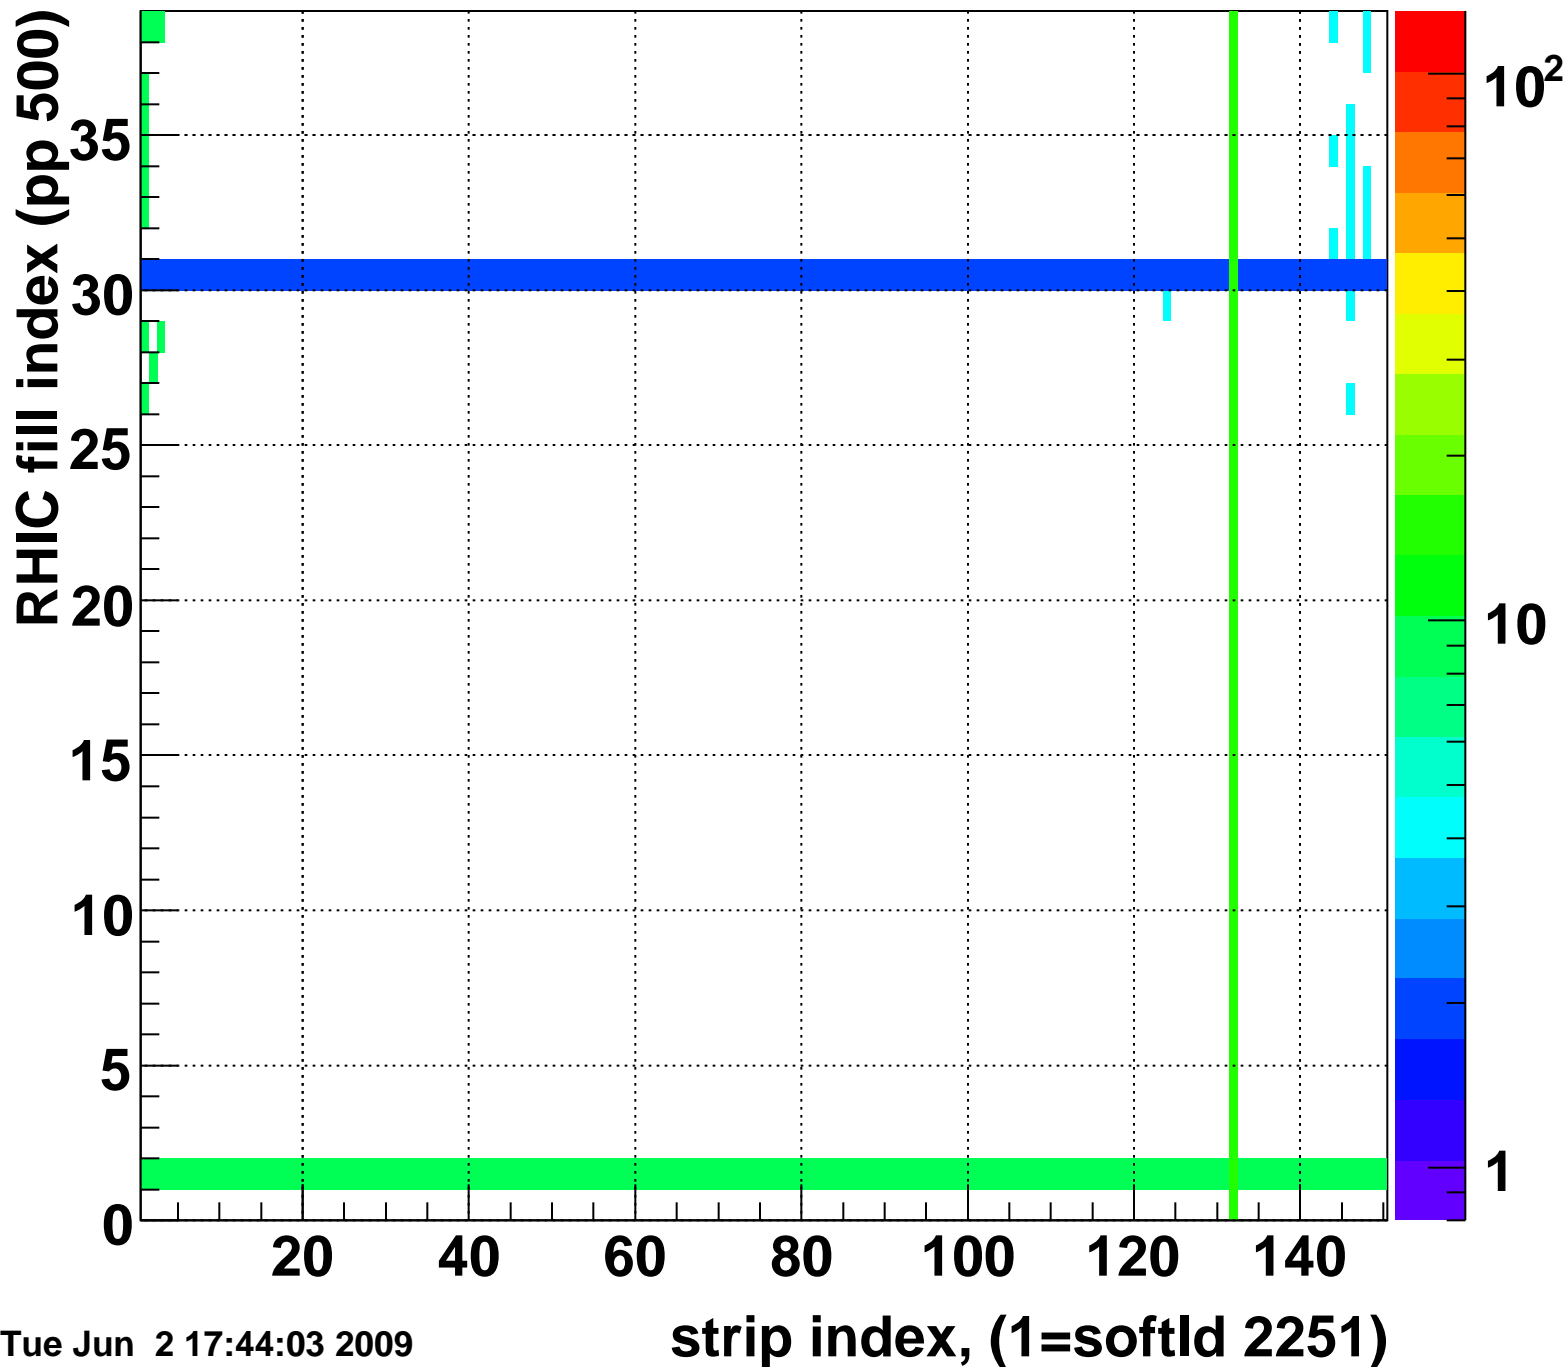

Mpv of ped residuum (ADC), BSMDE mod=16, good strips

Entries 115

Tue Jun 2 17:44:03 2009

Rms of ped residuum (ADC), BSMDE mod=16, good strips

Entries 5485

Tue Jun 2 17:44:03 2009

Bad strips (color=error bits), BSMDE mod=16

Entries 365

Tue Jun 2 17:44:03 2009

Mpv of ped residuum (ADC), BSMDP mod=16, good strips

Entries 109

Tue Jun 2 17:44:03 2009

Rms of ped residuum (ADC), BSMDP mod=16, good strips

Entries 5550

Tue Jun 2 17:44:03 2009

Bad strips (color=error bits), BSMDE mod=16

Entries 300

Tue Jun 2 17:44:03 2009