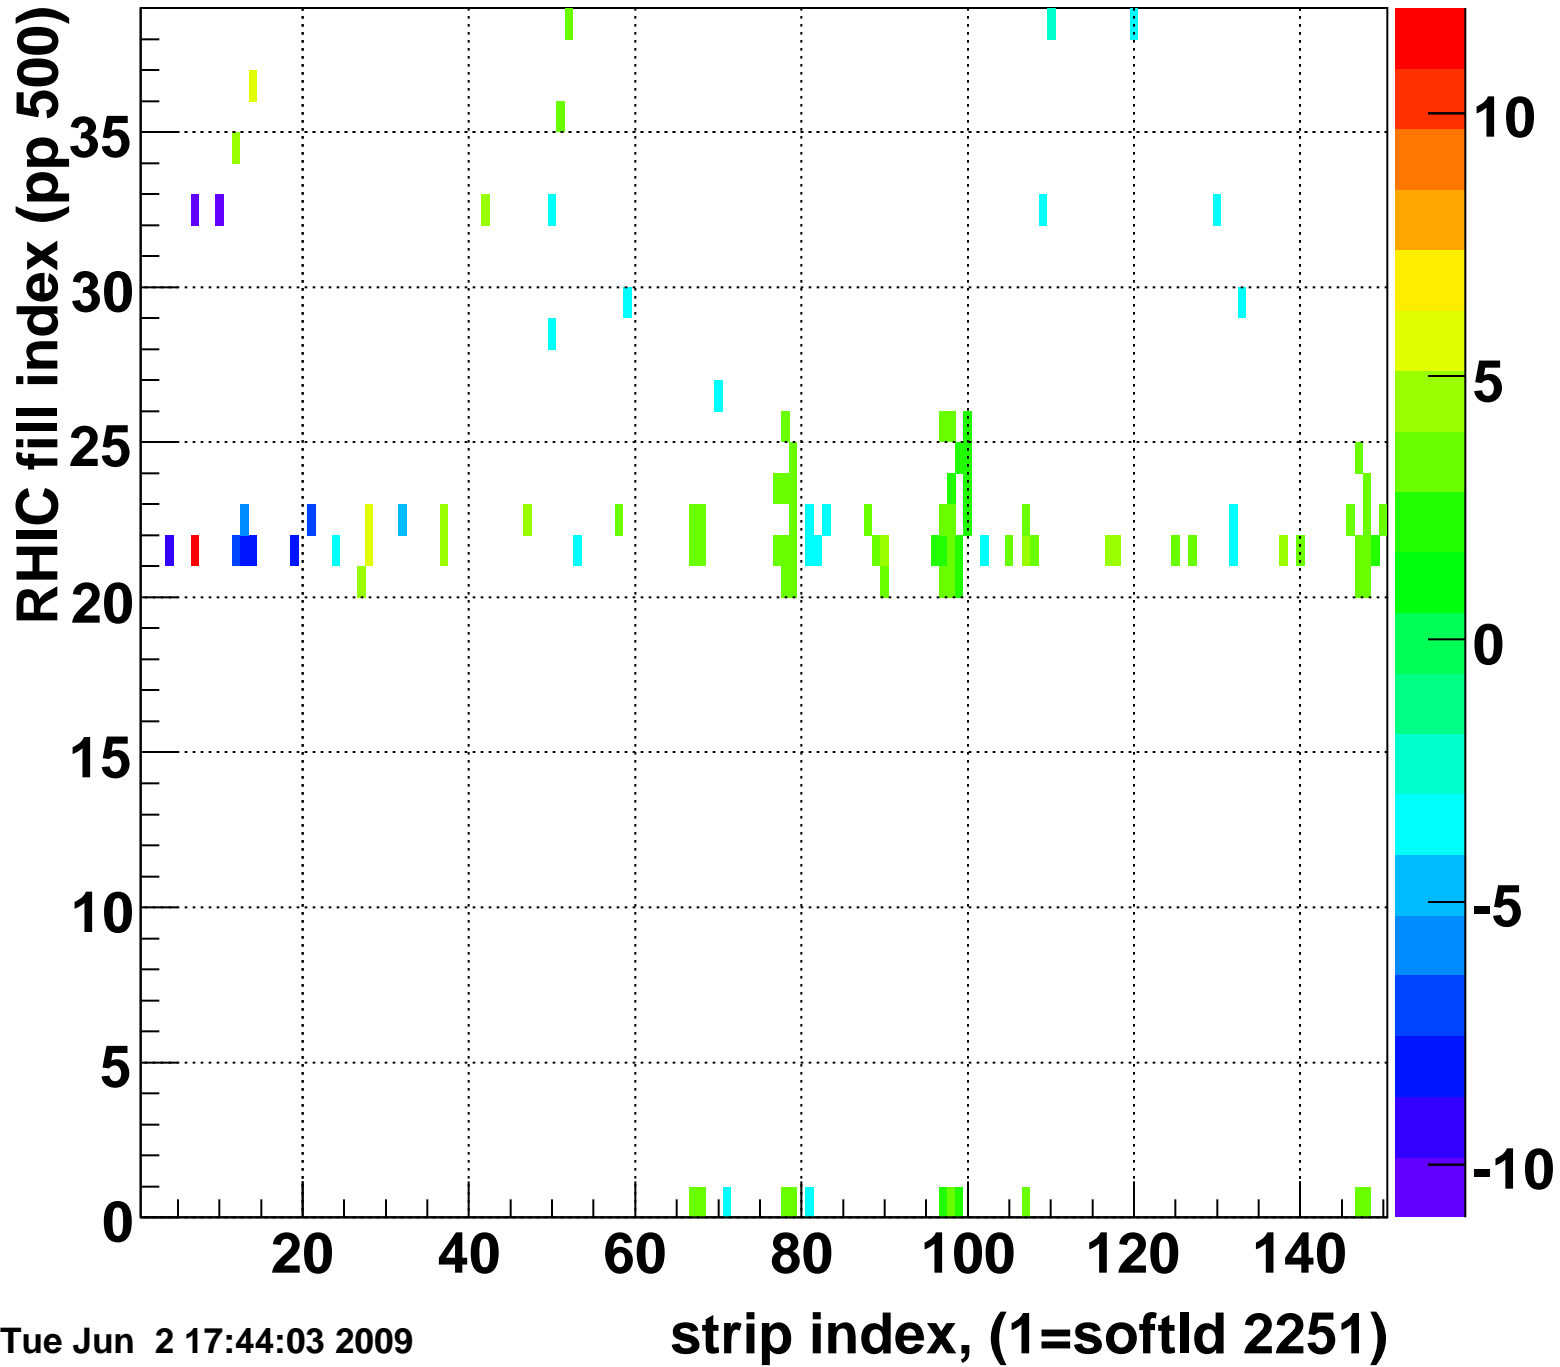

Mpv of ped residuum (ADC), BSMDE mod=16, good strips

Entries 115

Tue Jun 2 17:44:03 2009

Rms of ped residuum (ADC), BSMDE mod=16, good strips

Entries 5485

Tue Jun 2 17:44:03 2009

Bad strips (color=error bits), BSMDE mod=16

Entries 365

Tue Jun 2 17:44:03 2009

Mpv of ped residuum (ADC), BSMDP mod=16, good strips

Entries 109

Tue Jun 2 17:44:03 2009

Rms of ped residuum (ADC), BSMDP mod=16, good strips

Entries 5550

Tue Jun 2 17:44:03 2009

Bad strips (color=error bits), BSMDE mod=16

Entries 300

Tue Jun 2 17:44:03 2009