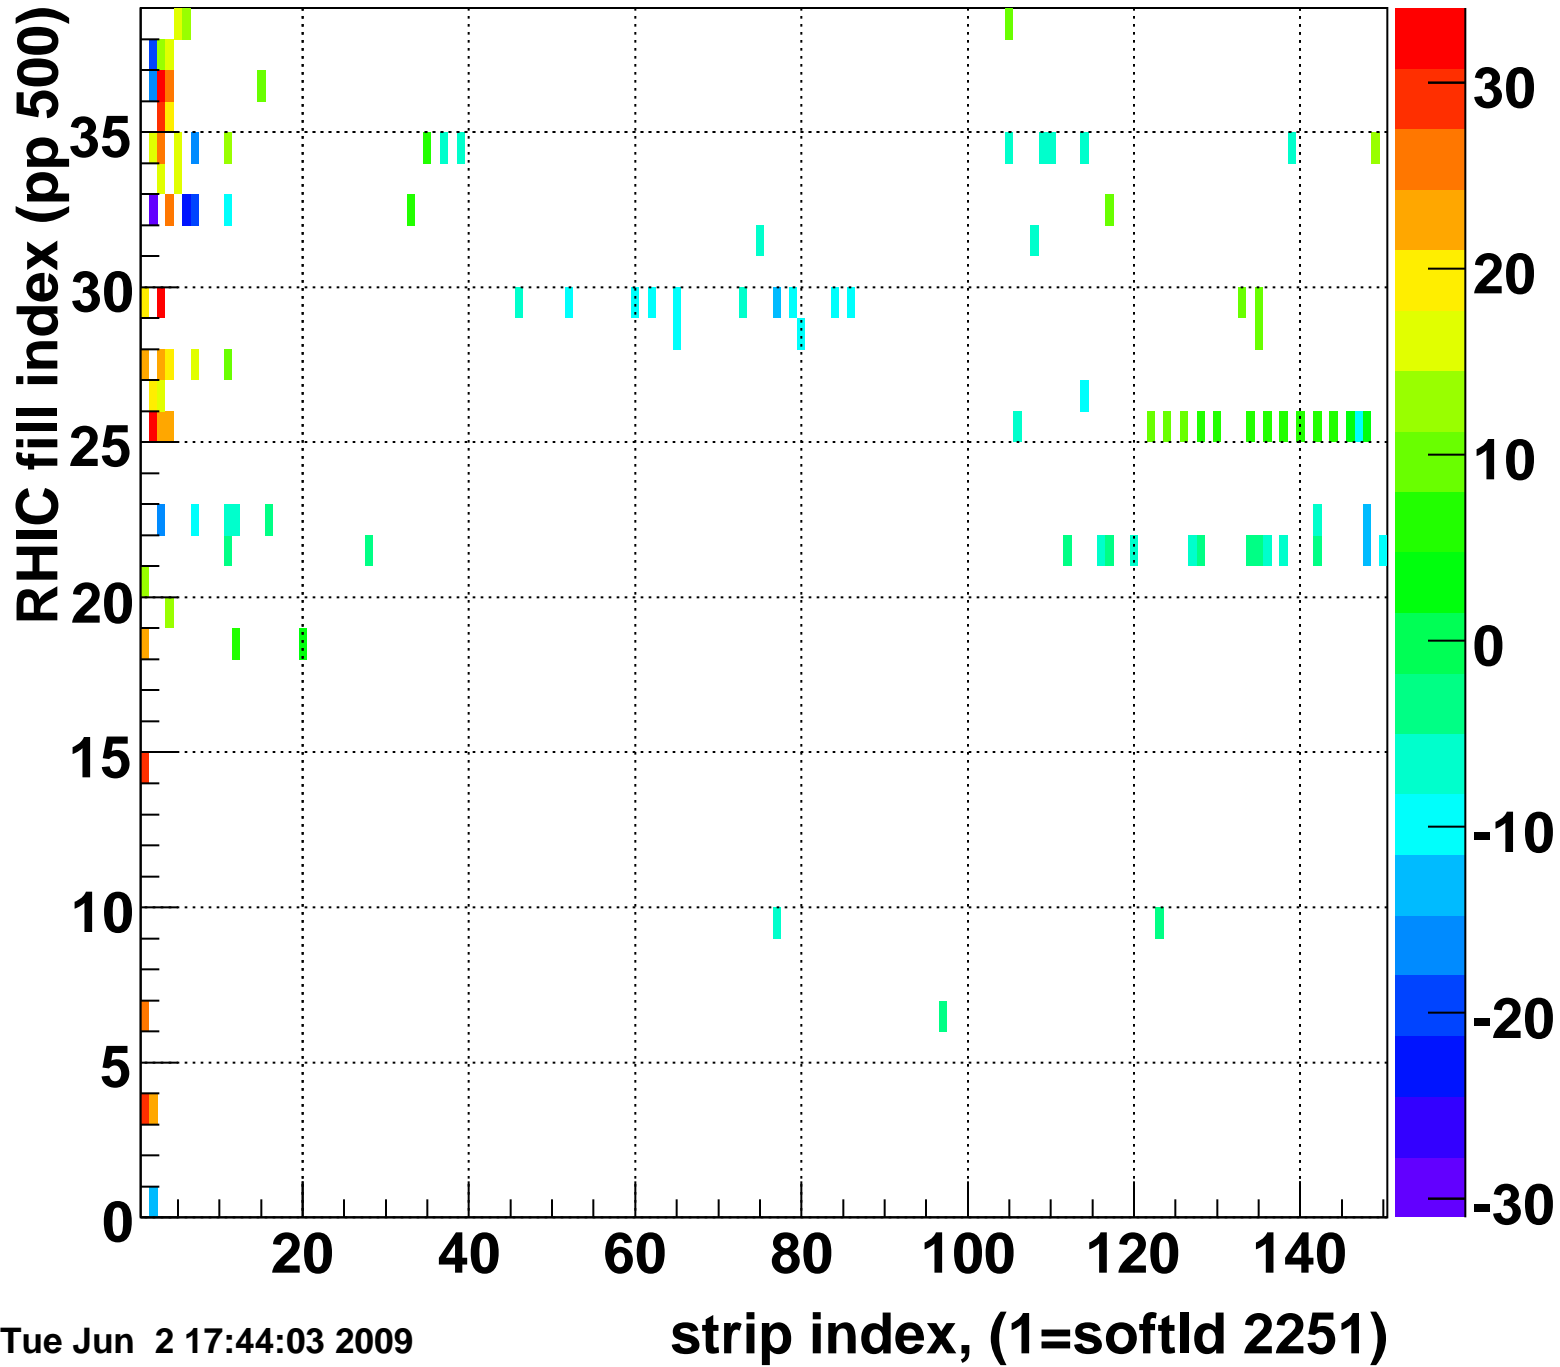

Mpv of ped residuum (ADC), BSMDE mod=16, good strips

Entries 115

Tue Jun 2 17:44:03 2009

Rms of ped residuum (ADC), BSMDE mod=16, good strips

Entries 5485

Tue Jun 2 17:44:03 2009

Bad strips (color=error bits), BSMDE mod=16

Entries 365

Tue Jun 2 17:44:03 2009

Mpv of ped residuum (ADC), BSMDP mod=16, good strips

Entries 109

Tue Jun 2 17:44:03 2009

Rms of ped residuum (ADC), BSMDP mod=16, good strips

Entries 5550

Tue Jun 2 17:44:03 2009

Bad strips (color=error bits), BSMDE mod=16

Entries 300

Tue Jun 2 17:44:03 2009