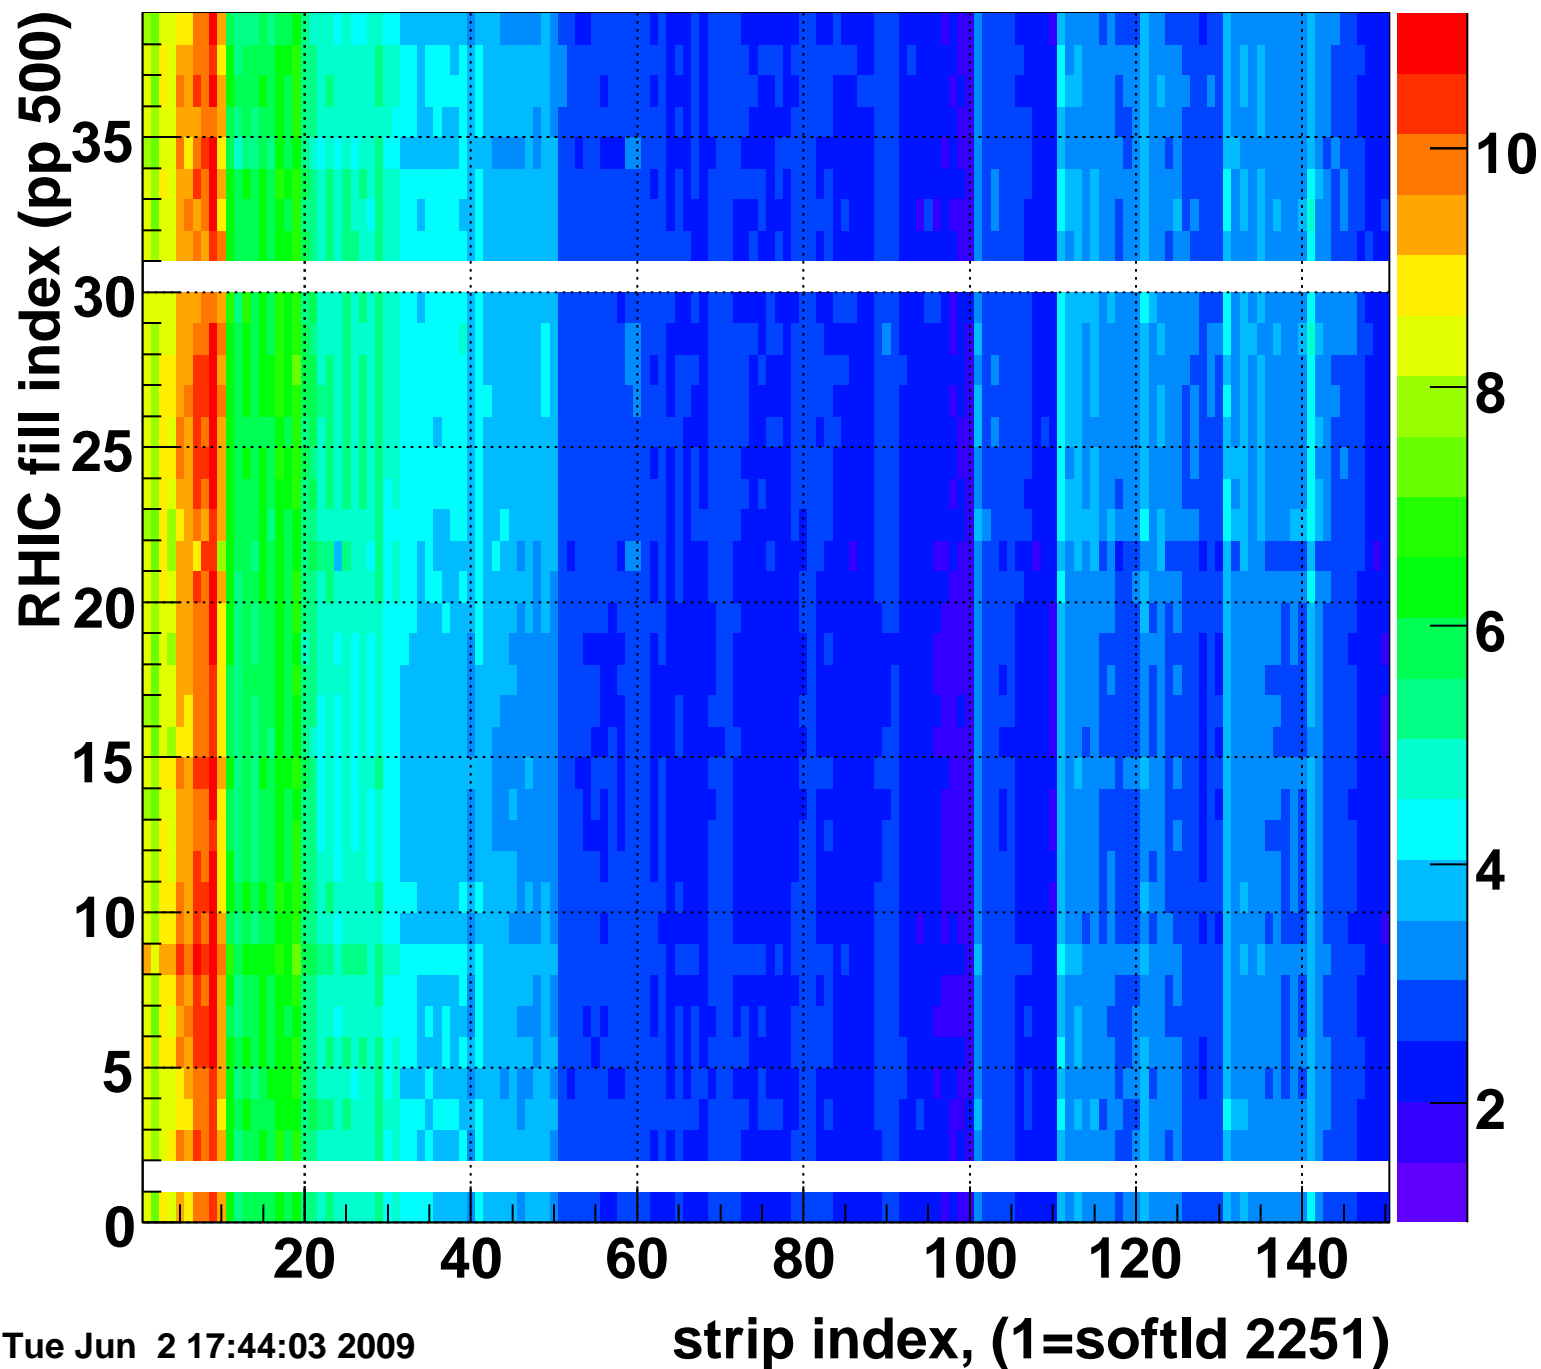

Mpv of ped residuum (ADC), BSMDE mod=16, good strips

Entries 115

Tue Jun 2 17:44:03 2009

Rms of ped residuum (ADC), BSMDE mod=16, good strips

Entries 5485

Tue Jun 2 17:44:03 2009

Bad strips (color=error bits), BSMDE mod=16

Entries 365

Tue Jun 2 17:44:03 2009

Mpv of ped residuum (ADC), BSMDP mod=16, good strips

Entries 109

Tue Jun 2 17:44:03 2009

Rms of ped residuum (ADC), BSMDP mod=16, good strips

Entries 5550

Tue Jun 2 17:44:03 2009

Bad strips (color=error bits), BSMDE mod=16

Entries 300

Tue Jun 2 17:44:03 2009