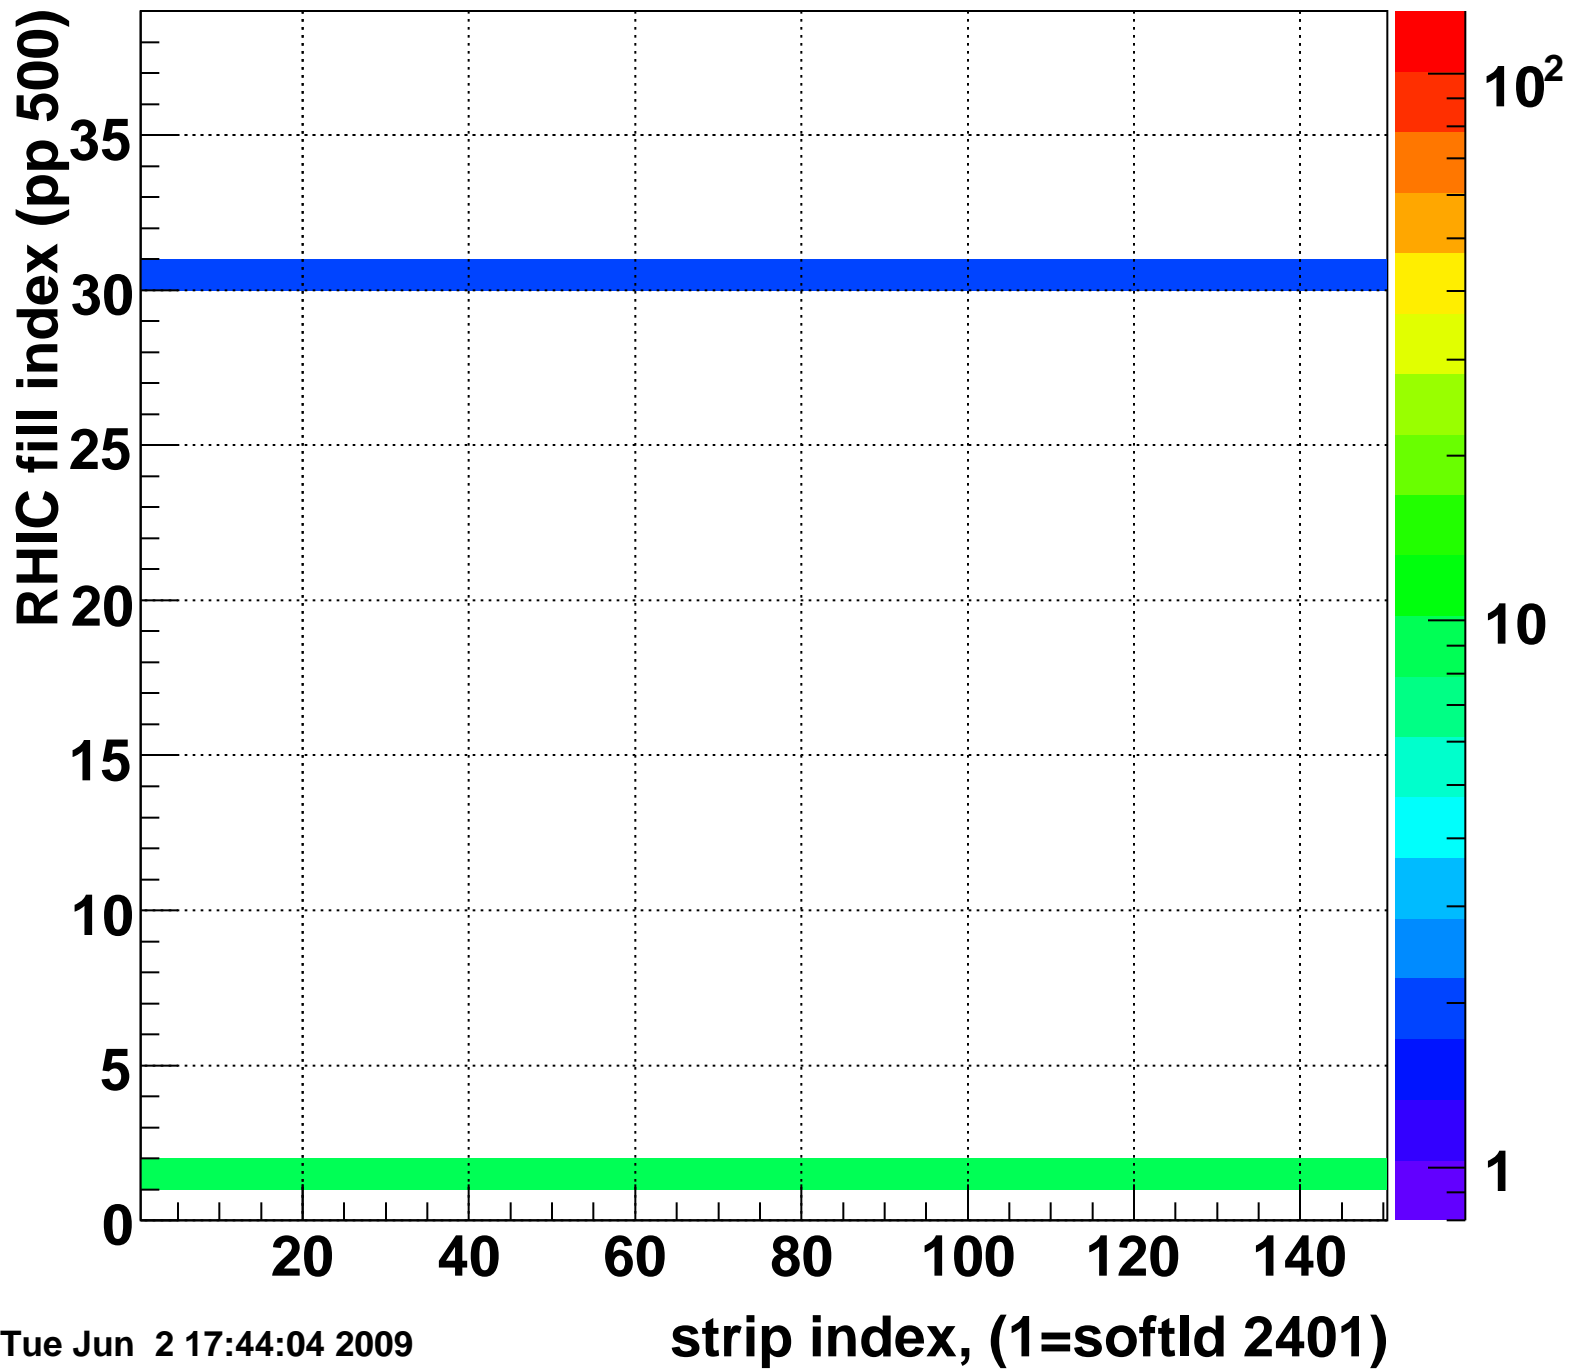

Rms of ped residuum (ADC), BSMDE mod=17, good strips

Entries 5549

Tue Jun 2 17:44:03 2009

Bad strips (color=error bits), BSMDE mod=17

Entries 301

Tue Jun 2 17:44:04 2009

Mpv of ped residuum (ADC), BSMDP mod=17, good strips

Entries 177

Tue Jun 2 17:44:04 2009

Rms of ped residuum (ADC), BSMDP mod=17, good strips

Entries 5550

Tue Jun 2 17:44:04 2009

Bad strips (color=error bits), BSMDE mod=17

Entries 300

Tue Jun 2 17:44:04 2009