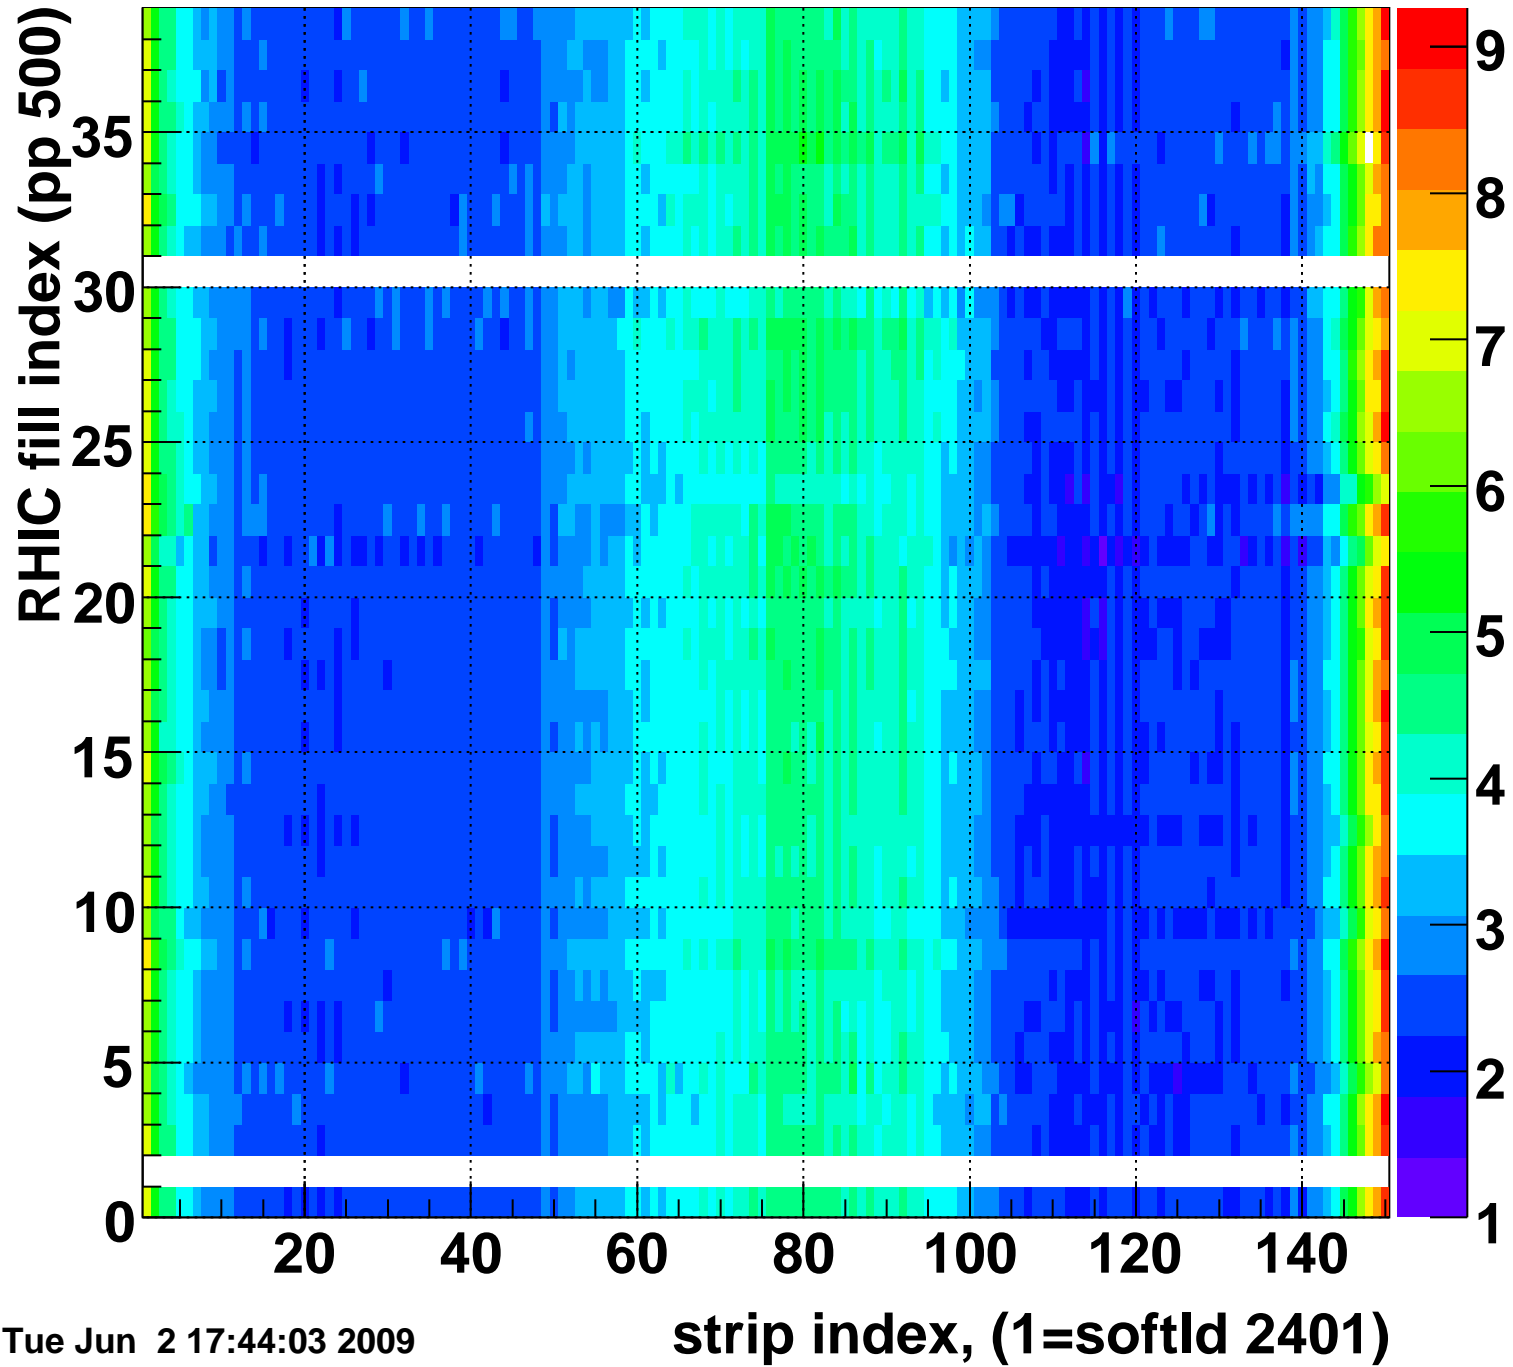

Rms of ped residuum (ADC), BSMDE mod=17, good strips

Entries 5549

Tue Jun 2 17:44:03 2009

Bad strips (color=error bits), BSMDE mod=17

Entries 301

Tue Jun 2 17:44:04 2009

Mpv of ped residuum (ADC), BSMDP mod=17, good strips

Entries 177

Tue Jun 2 17:44:04 2009

Rms of ped residuum (ADC), BSMDP mod=17, good strips

Entries 5550

Tue Jun 2 17:44:04 2009

Bad strips (color=error bits), BSMDE mod=17

Entries 300

Tue Jun 2 17:44:04 2009