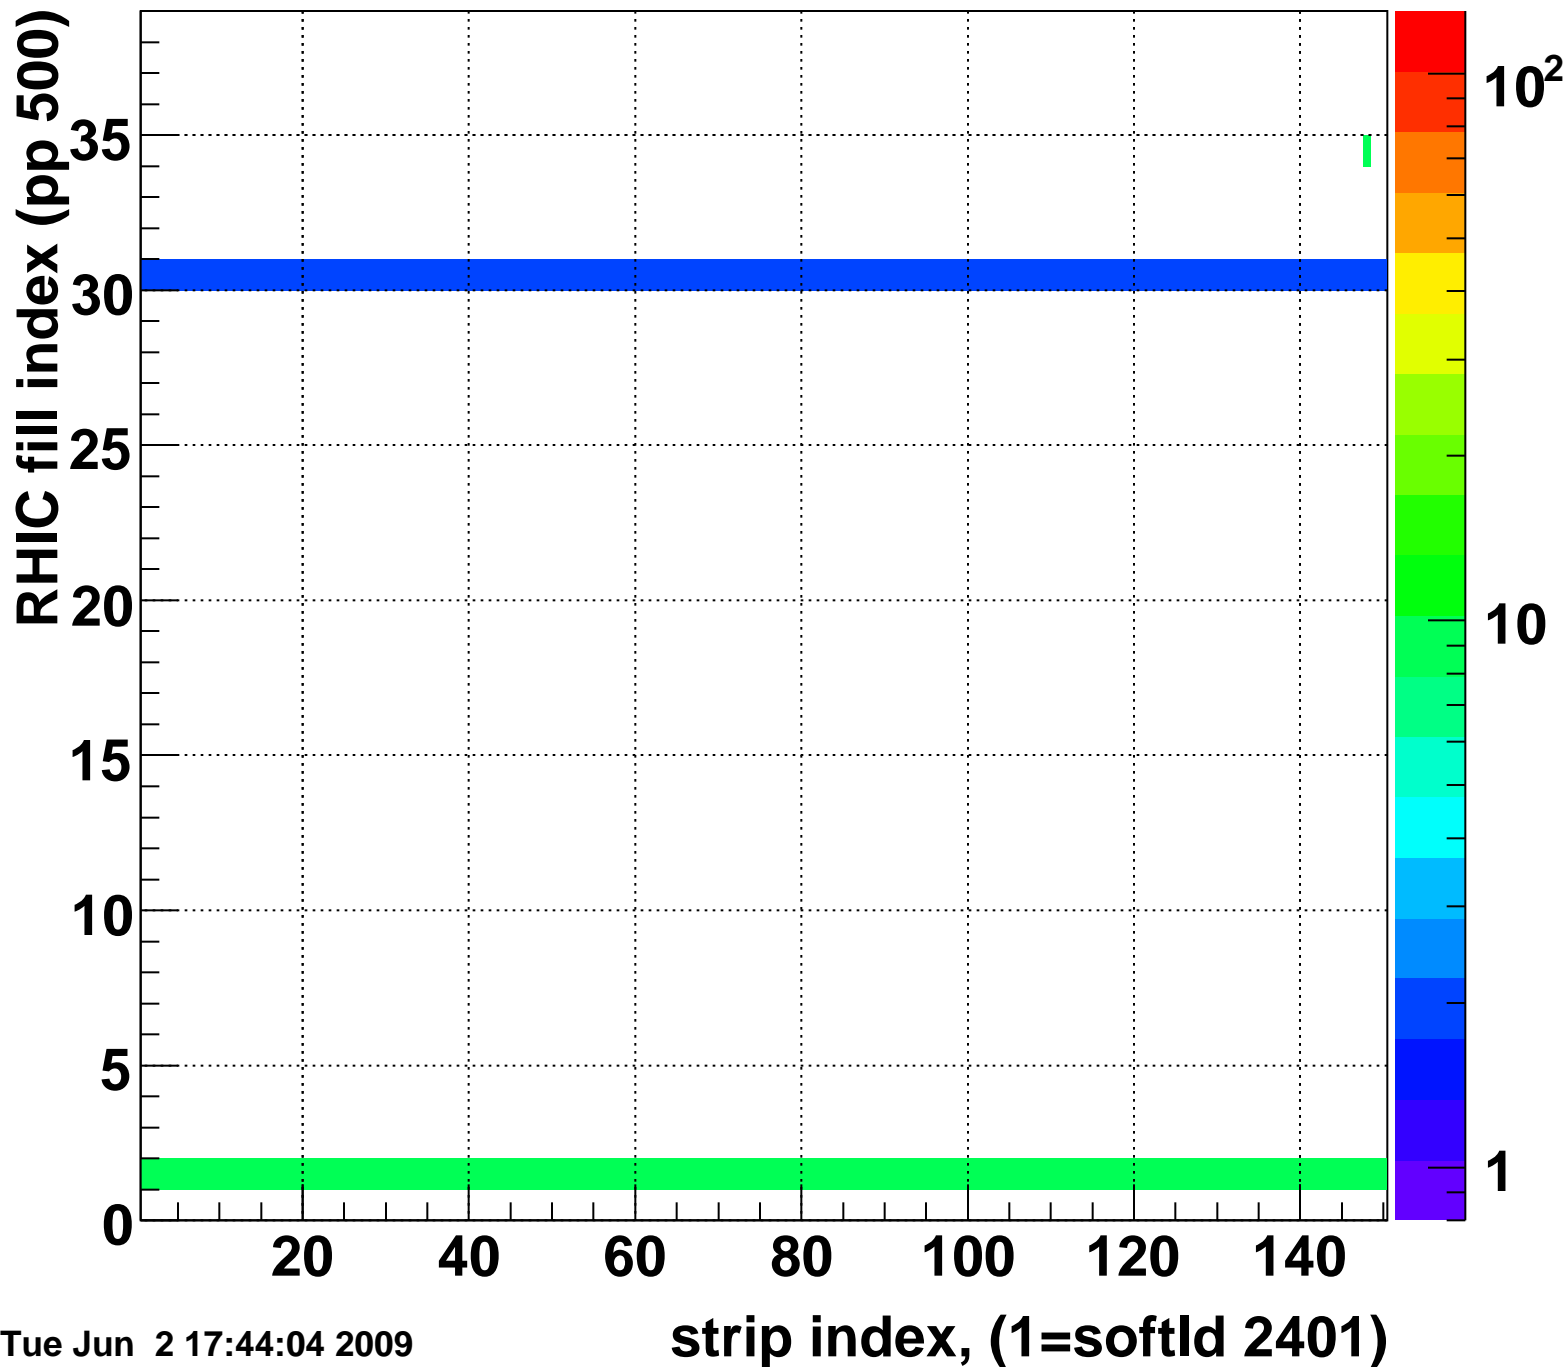

Rms of ped residuum (ADC), BSMDE mod=17, good strips

Entries 5549

Tue Jun 2 17:44:03 2009

Bad strips (color=error bits), BSMDE mod=17

Entries 301

Tue Jun 2 17:44:04 2009

Mpv of ped residuum (ADC), BSMDP mod=17, good strips

Entries 177

Tue Jun 2 17:44:04 2009

Rms of ped residuum (ADC), BSMDP mod=17, good strips

Entries 5550

Tue Jun 2 17:44:04 2009

Bad strips (color=error bits), BSMDE mod=17

Entries 300

Tue Jun 2 17:44:04 2009