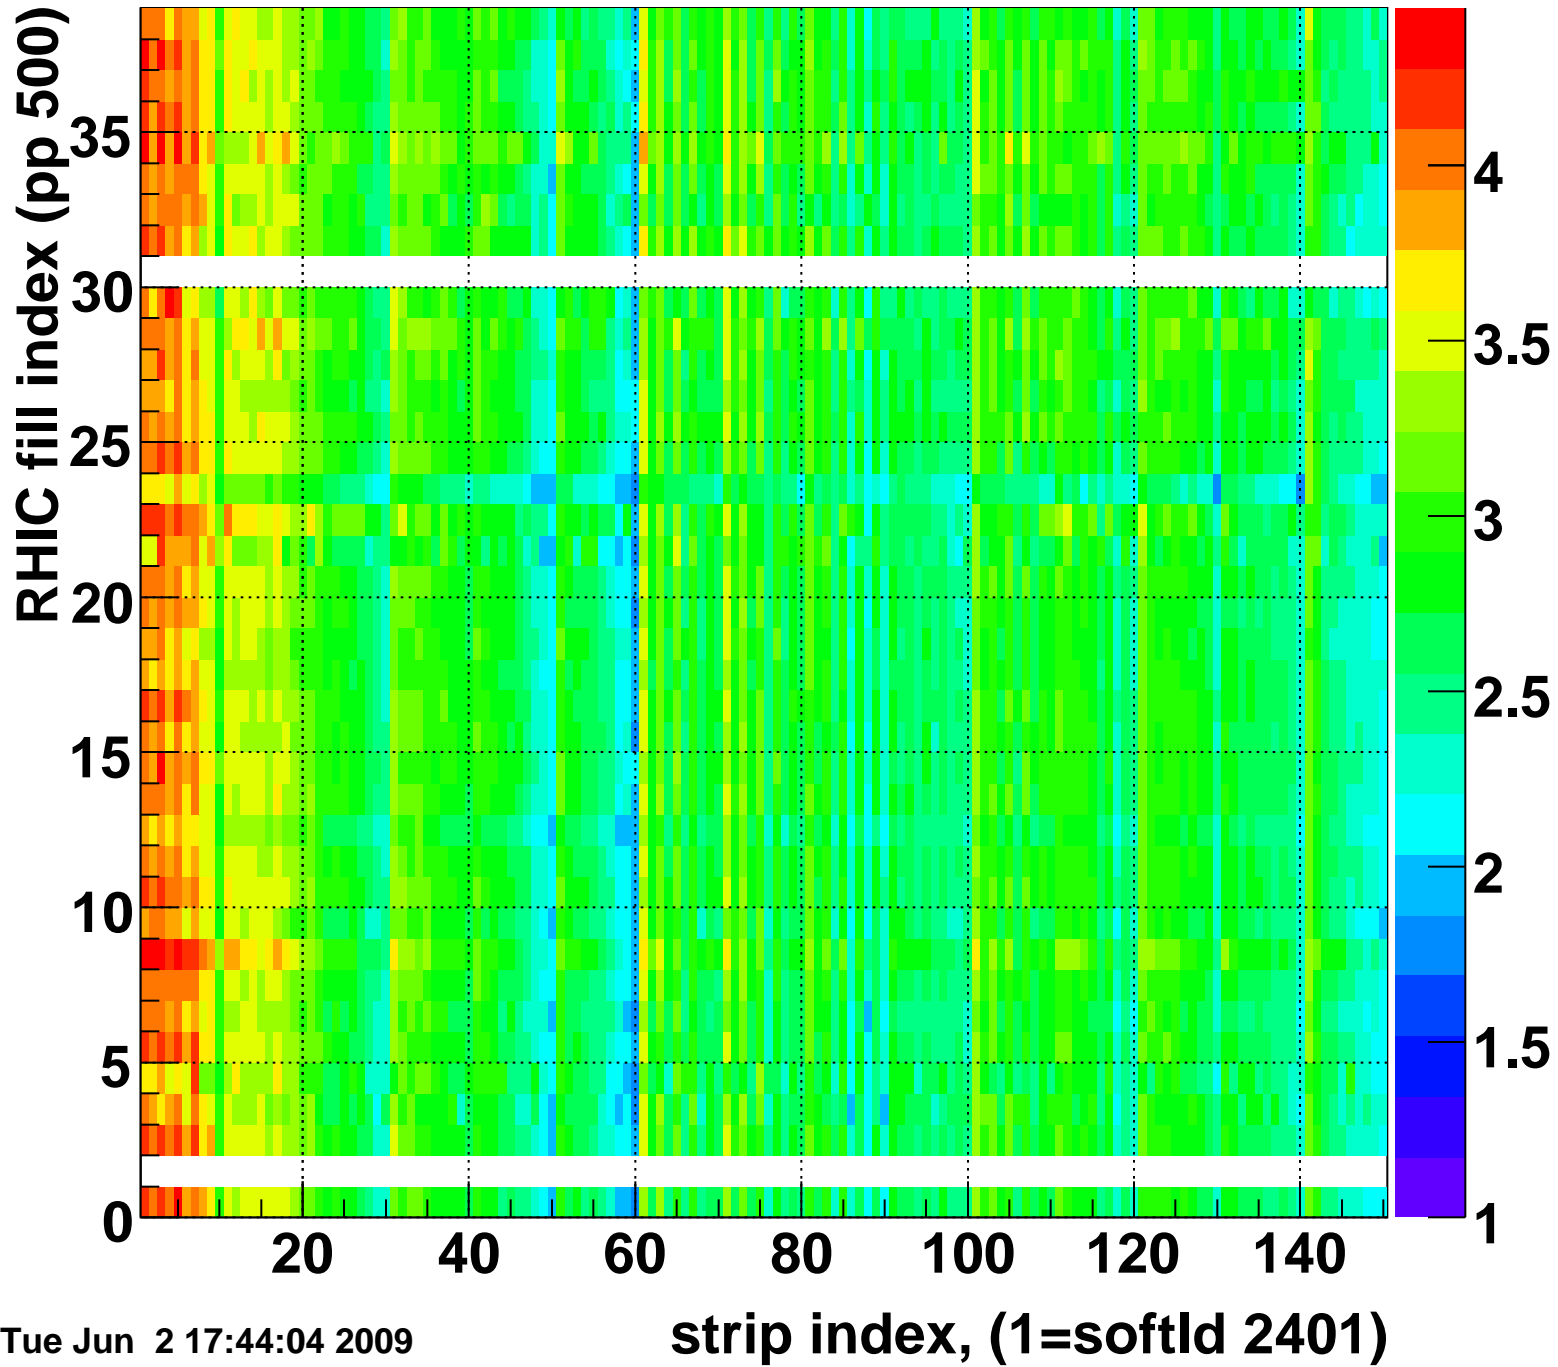

Rms of ped residuum (ADC), BSMDE mod=17, good strips

Entries 5549

Tue Jun 2 17:44:03 2009

Bad strips (color=error bits), BSMDE mod=17

Entries 301

Tue Jun 2 17:44:04 2009

Mpv of ped residuum (ADC), BSMDP mod=17, good strips

Entries 177

Tue Jun 2 17:44:04 2009

Rms of ped residuum (ADC), BSMDP mod=17, good strips

Entries 5550

Tue Jun 2 17:44:04 2009

Bad strips (color=error bits), BSMDE mod=17

Entries 300

Tue Jun 2 17:44:04 2009