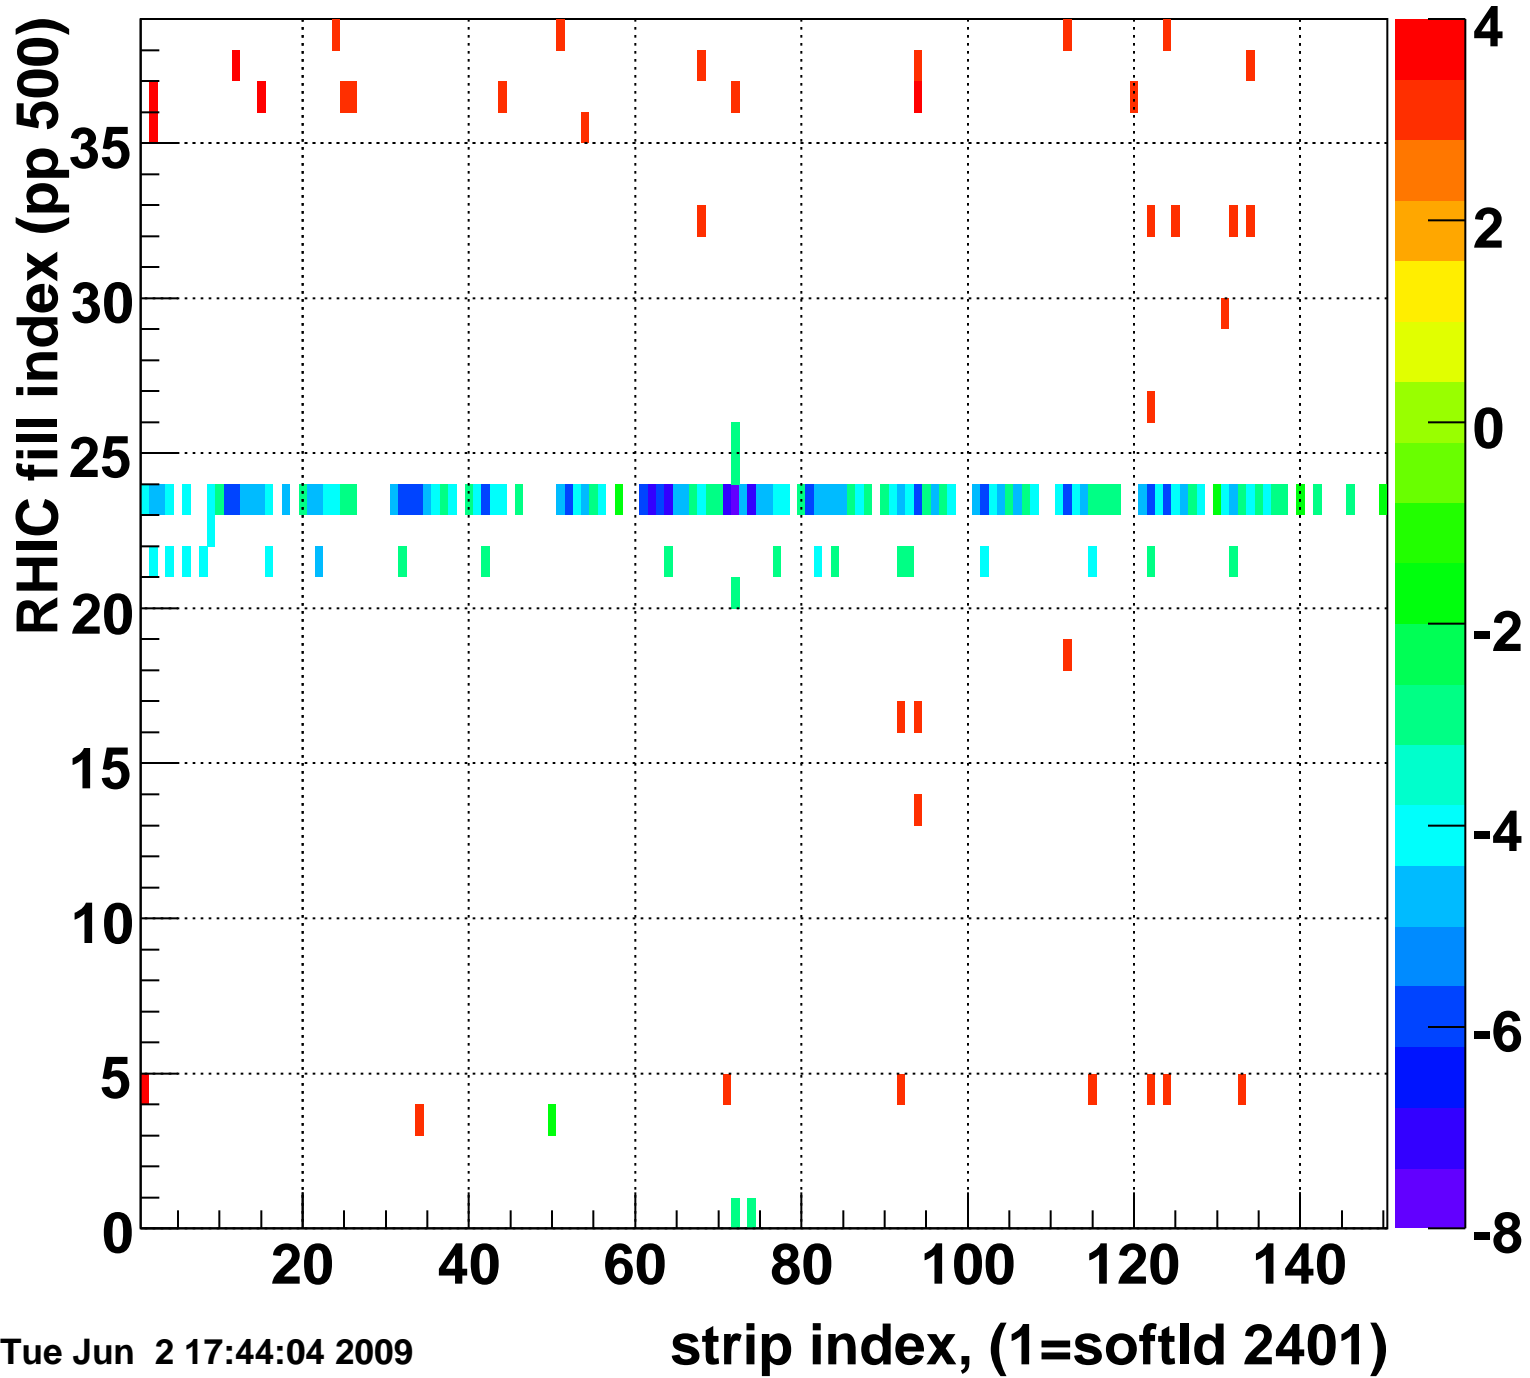

Rms of ped residuum (ADC), BSMDE mod=17, good strips

Entries 5549

Tue Jun 2 17:44:03 2009

Bad strips (color=error bits), BSMDE mod=17

Entries 301

Tue Jun 2 17:44:04 2009

Mpv of ped residuum (ADC), BSMDP mod=17, good strips

Entries 177

Tue Jun 2 17:44:04 2009

Rms of ped residuum (ADC), BSMDP mod=17, good strips

Entries 5550

Tue Jun 2 17:44:04 2009

Bad strips (color=error bits), BSMDE mod=17

Entries 300

Tue Jun 2 17:44:04 2009