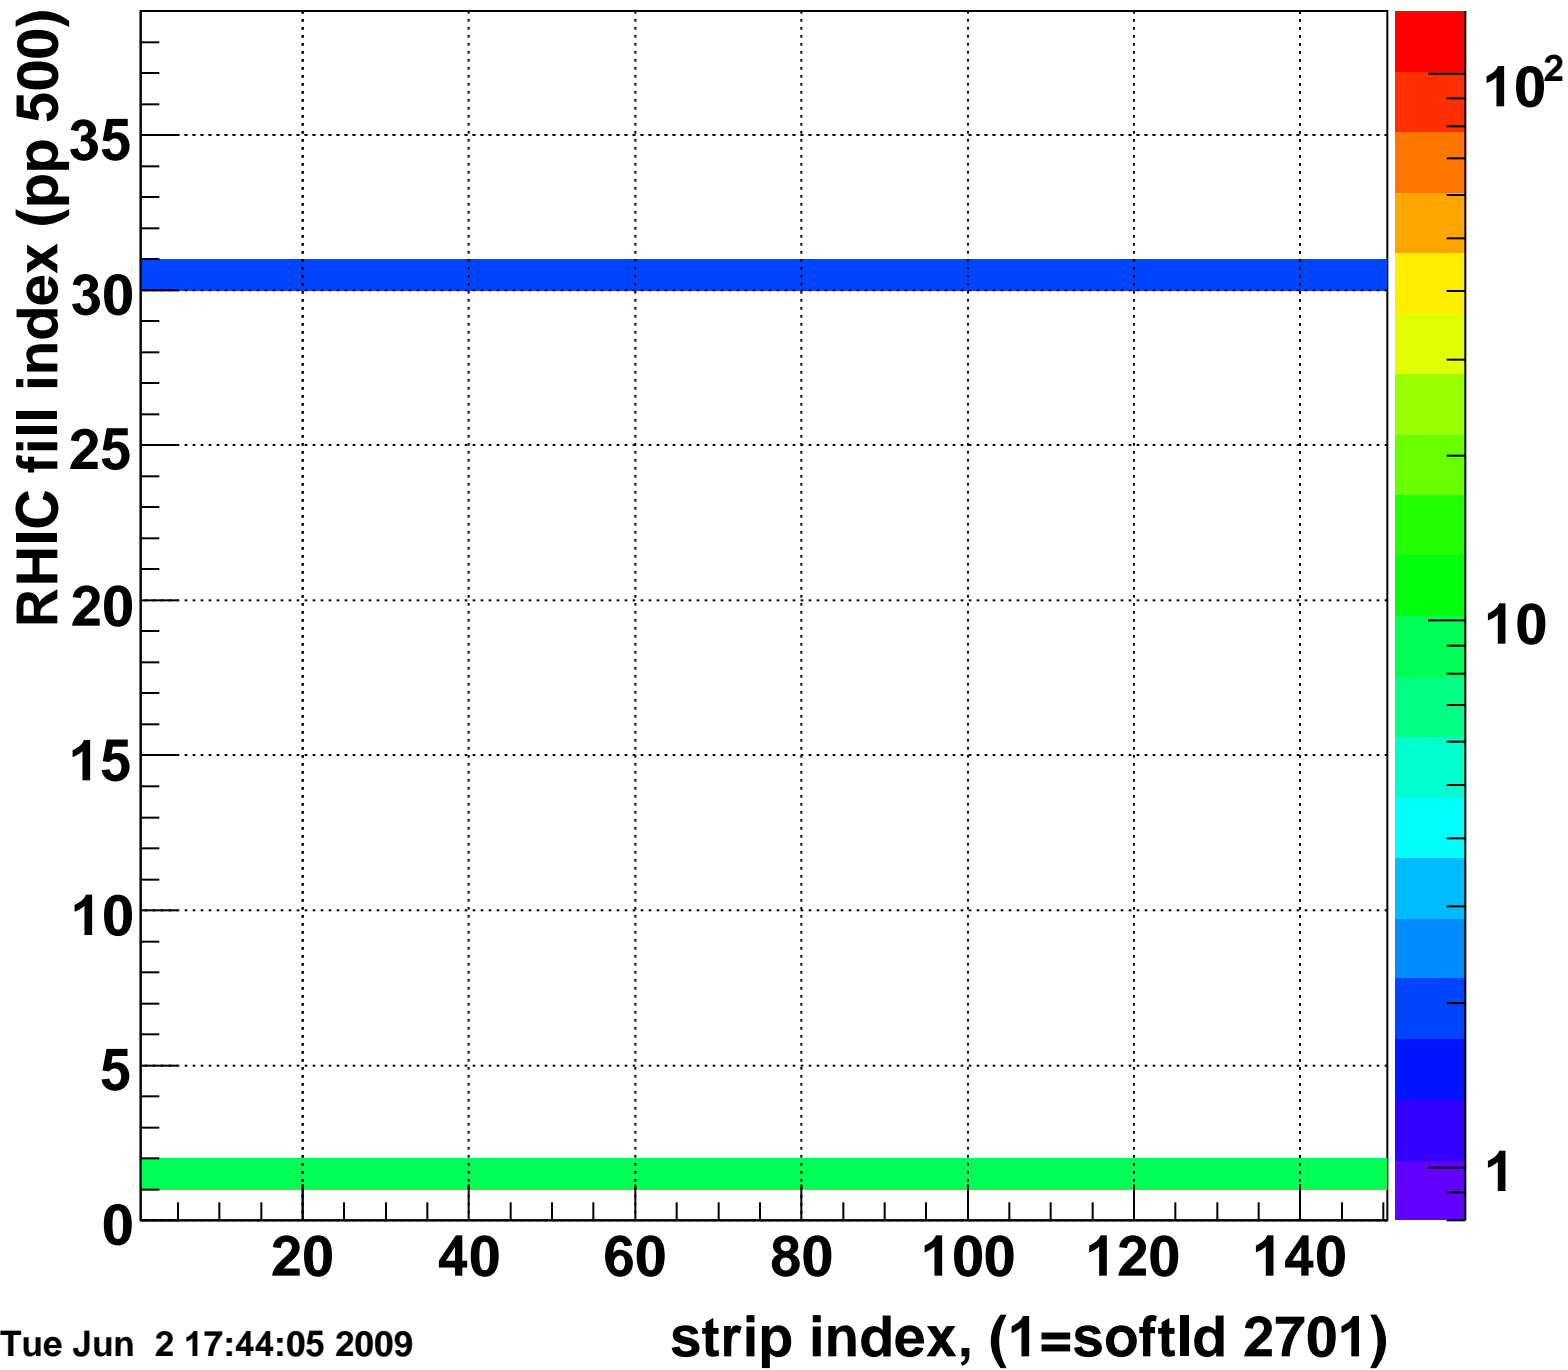

Rms of ped residuum (ADC), BSMDE mod=19, good strips

Entries 5550

Tue Jun 2 17:44:04 2009

Bad strips (color=error bits), BSMDE mod=19

Entries 300

Tue Jun 2 17:44:04 2009

Rms of ped residuum (ADC), BSMDP mod=19, good strips

Entries 5550

Tue Jun 2 17:44:04 2009

Bad strips (color=error bits), BSMDE mod=19

Entries 300

Tue Jun 2 17:44:05 2009