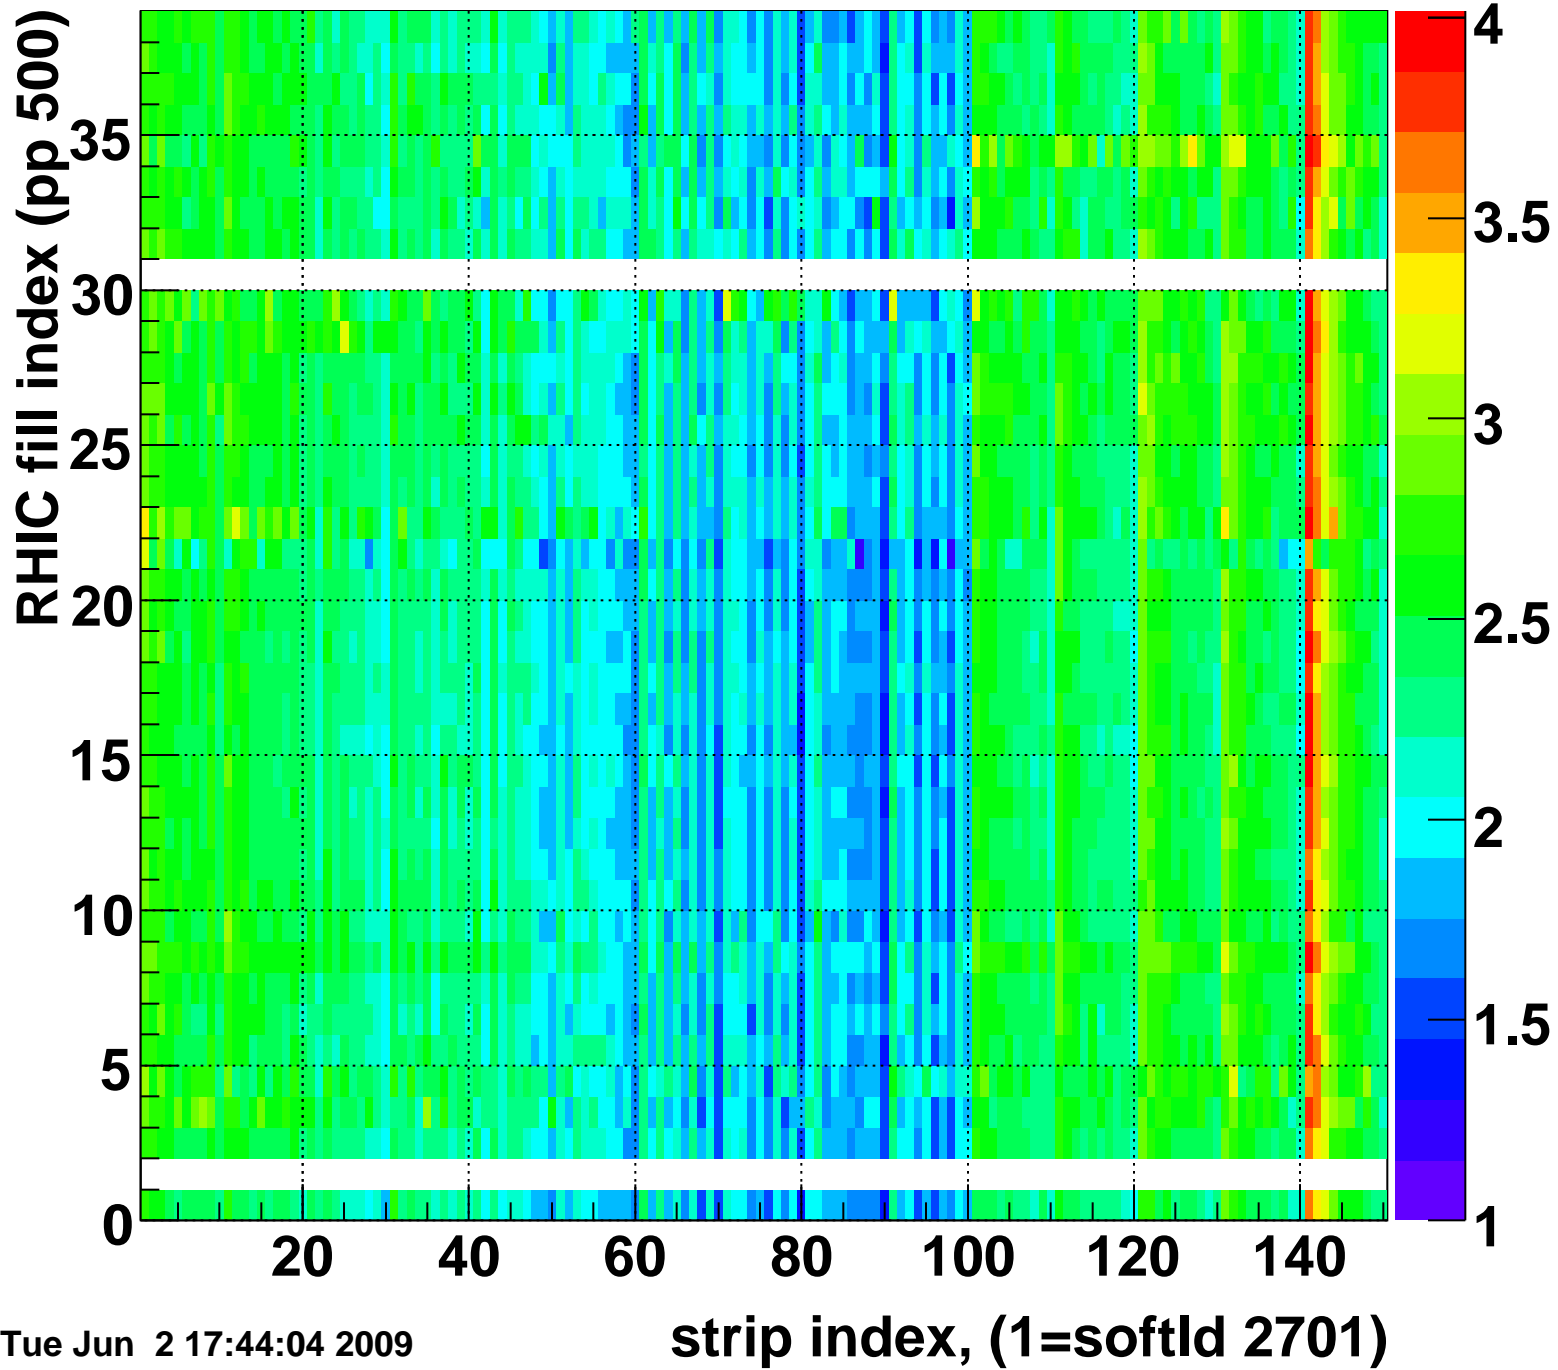

Rms of ped residuum (ADC), BSMDE mod=19, good strips

Entries 5550

Tue Jun 2 17:44:04 2009

Bad strips (color=error bits), BSMDE mod=19

Entries 300

Tue Jun 2 17:44:04 2009

Rms of ped residuum (ADC), BSMDP mod=19, good strips

Entries 5550

Tue Jun 2 17:44:04 2009

Bad strips (color=error bits), BSMDE mod=19

Entries 300

Tue Jun 2 17:44:05 2009