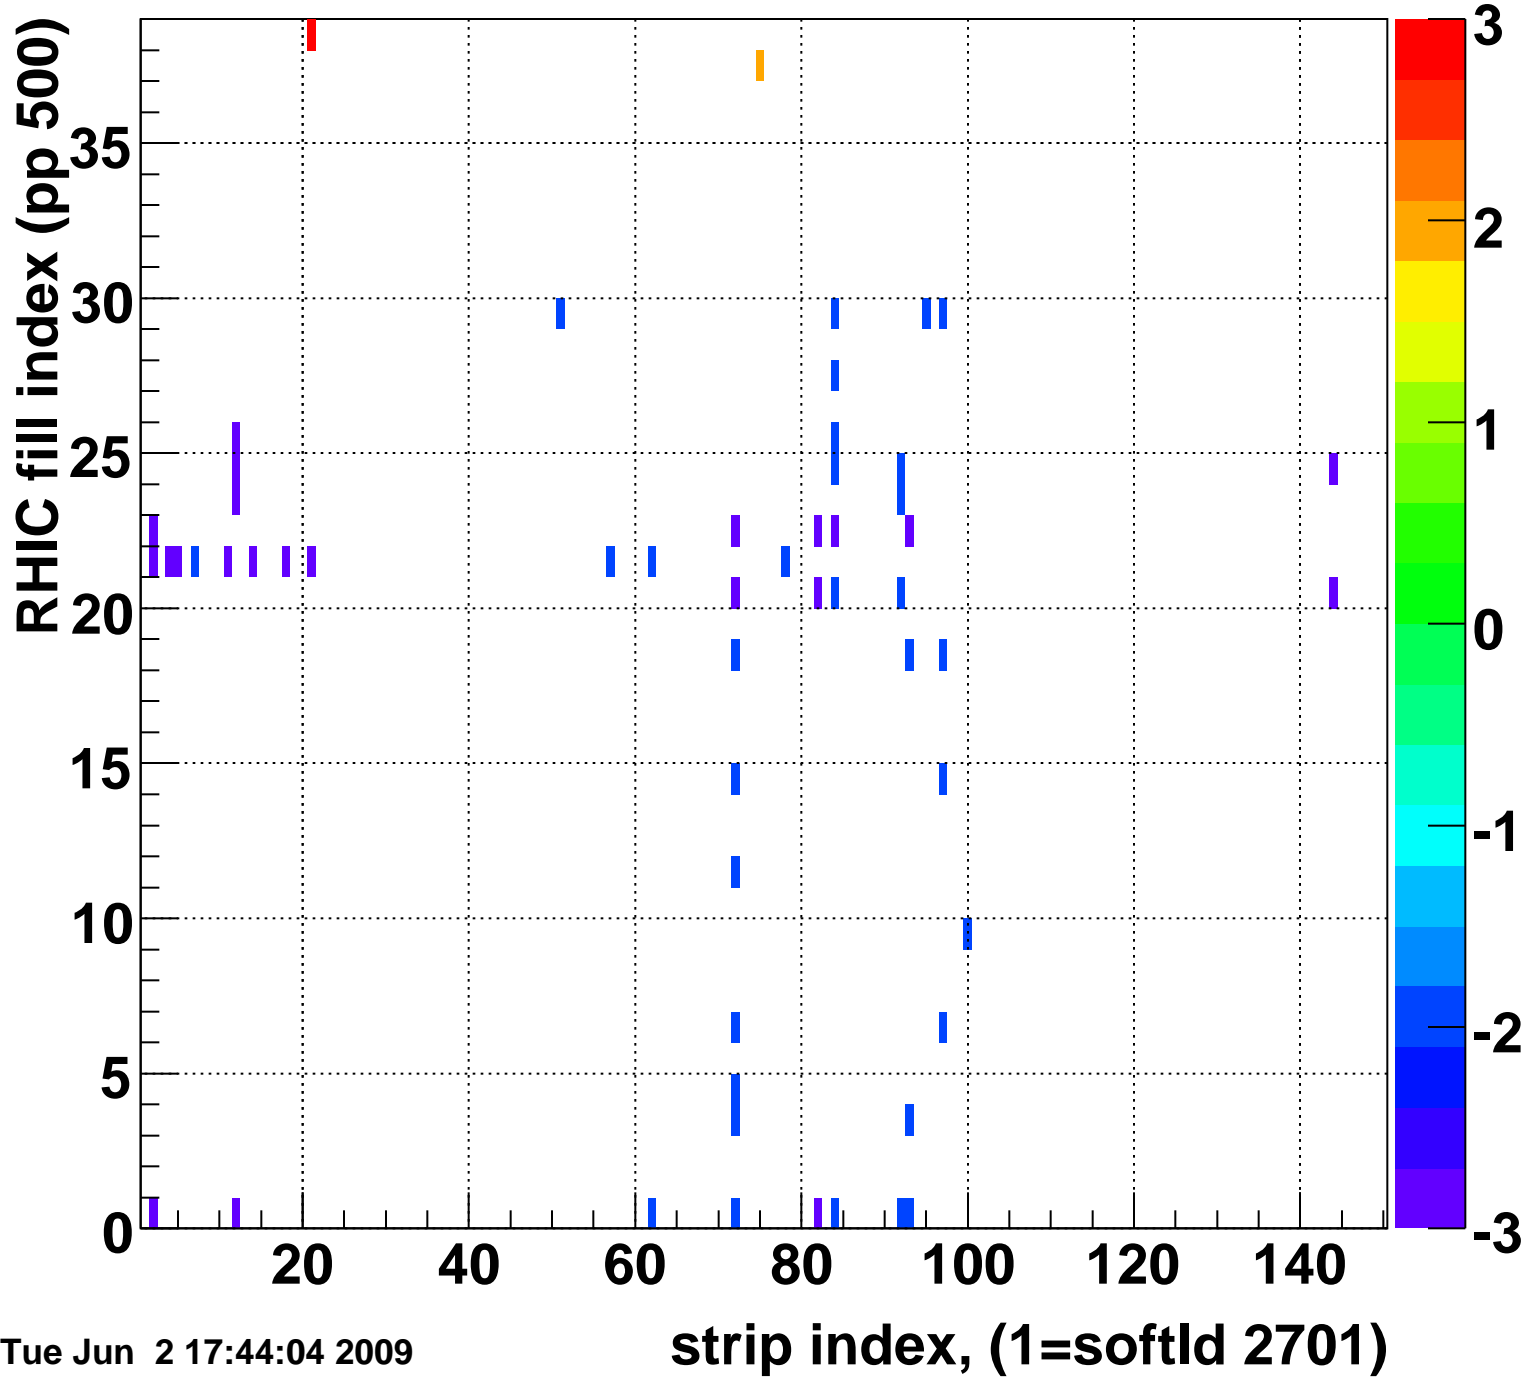

Rms of ped residuum (ADC), BSMDE mod=19, good strips

Entries 5550

Tue Jun 2 17:44:04 2009

Bad strips (color=error bits), BSMDE mod=19

Entries 300

Tue Jun 2 17:44:04 2009

Rms of ped residuum (ADC), BSMDP mod=19, good strips

Entries 5550

Tue Jun 2 17:44:04 2009

Bad strips (color=error bits), BSMDE mod=19

Entries 300

Tue Jun 2 17:44:05 2009