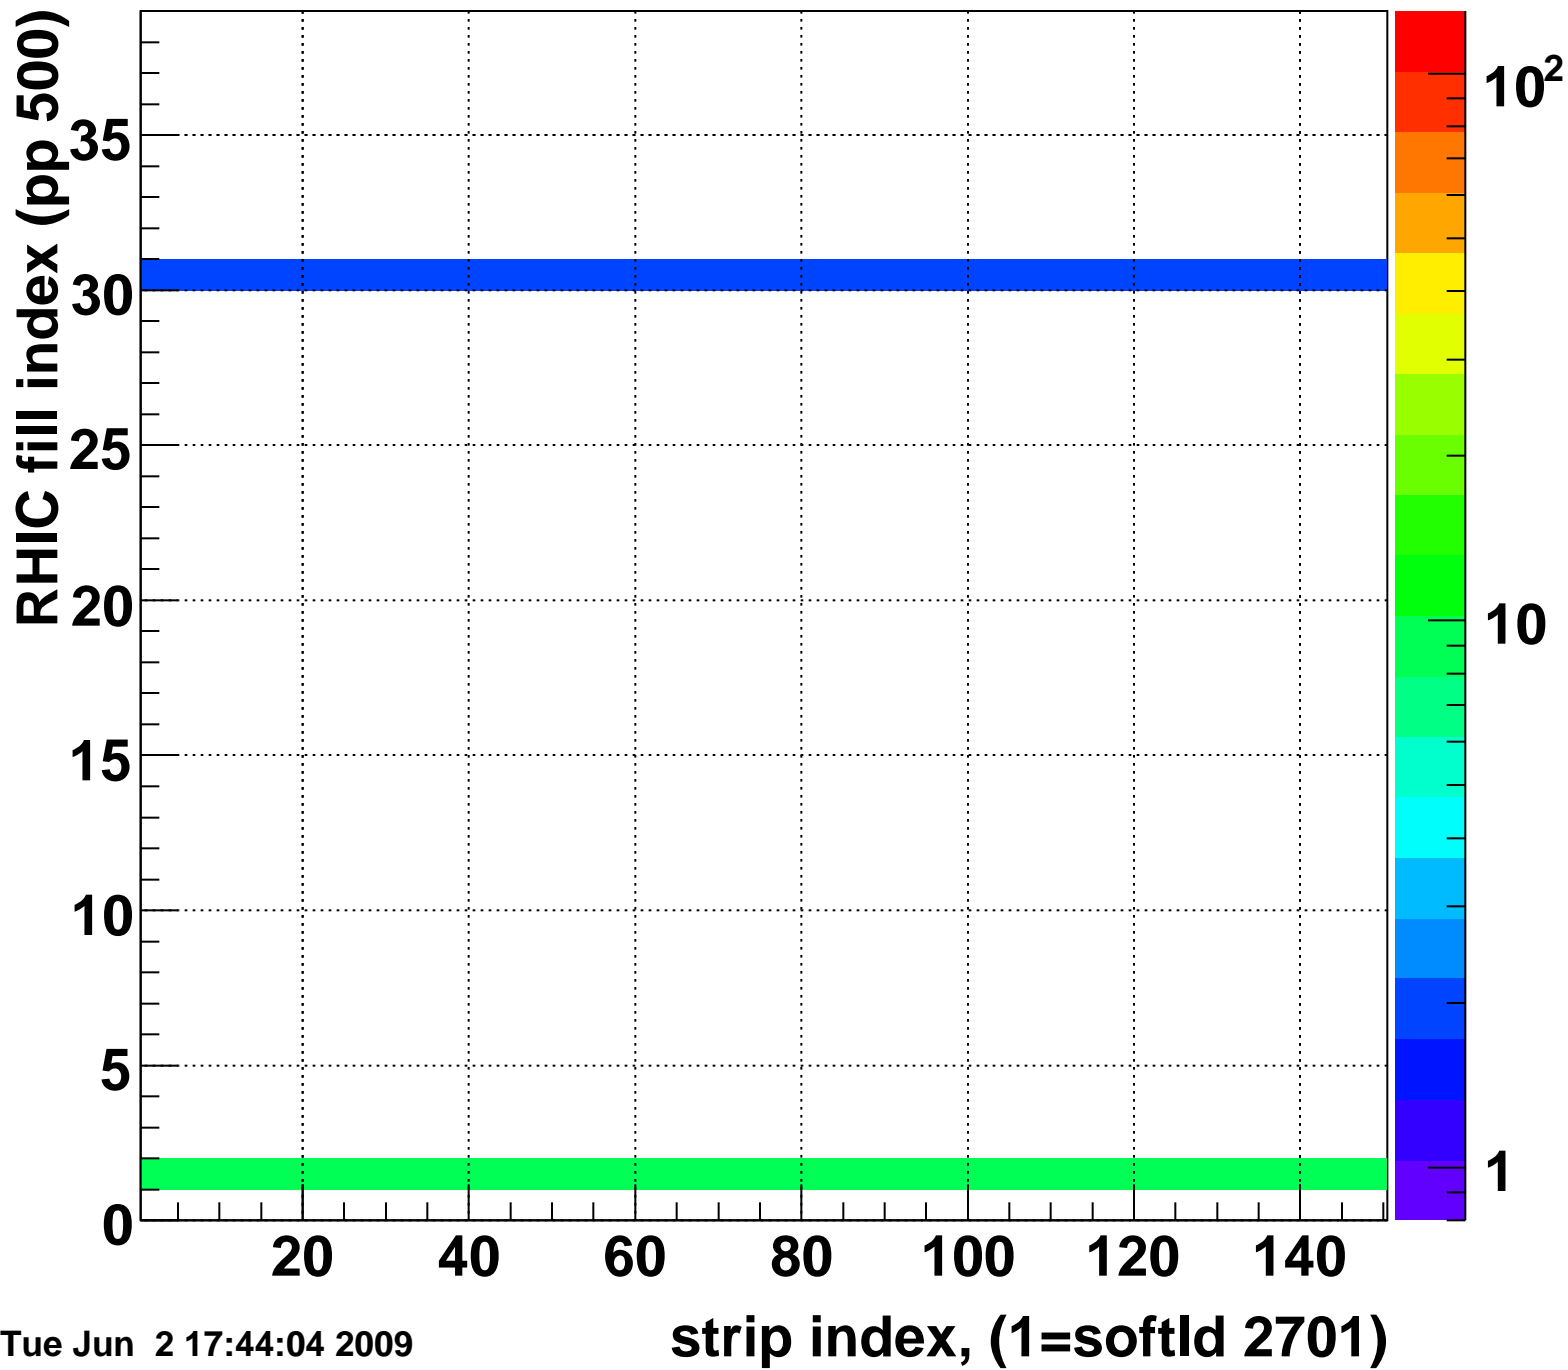

Rms of ped residuum (ADC), BSMDE mod=19, good strips

Entries 5550

Tue Jun 2 17:44:04 2009

Bad strips (color=error bits), BSMDE mod=19

Entries 300

Tue Jun 2 17:44:04 2009

Rms of ped residuum (ADC), BSMDP mod=19, good strips

Entries 5550

Tue Jun 2 17:44:04 2009

Bad strips (color=error bits), BSMDE mod=19

Entries 300

Tue Jun 2 17:44:05 2009