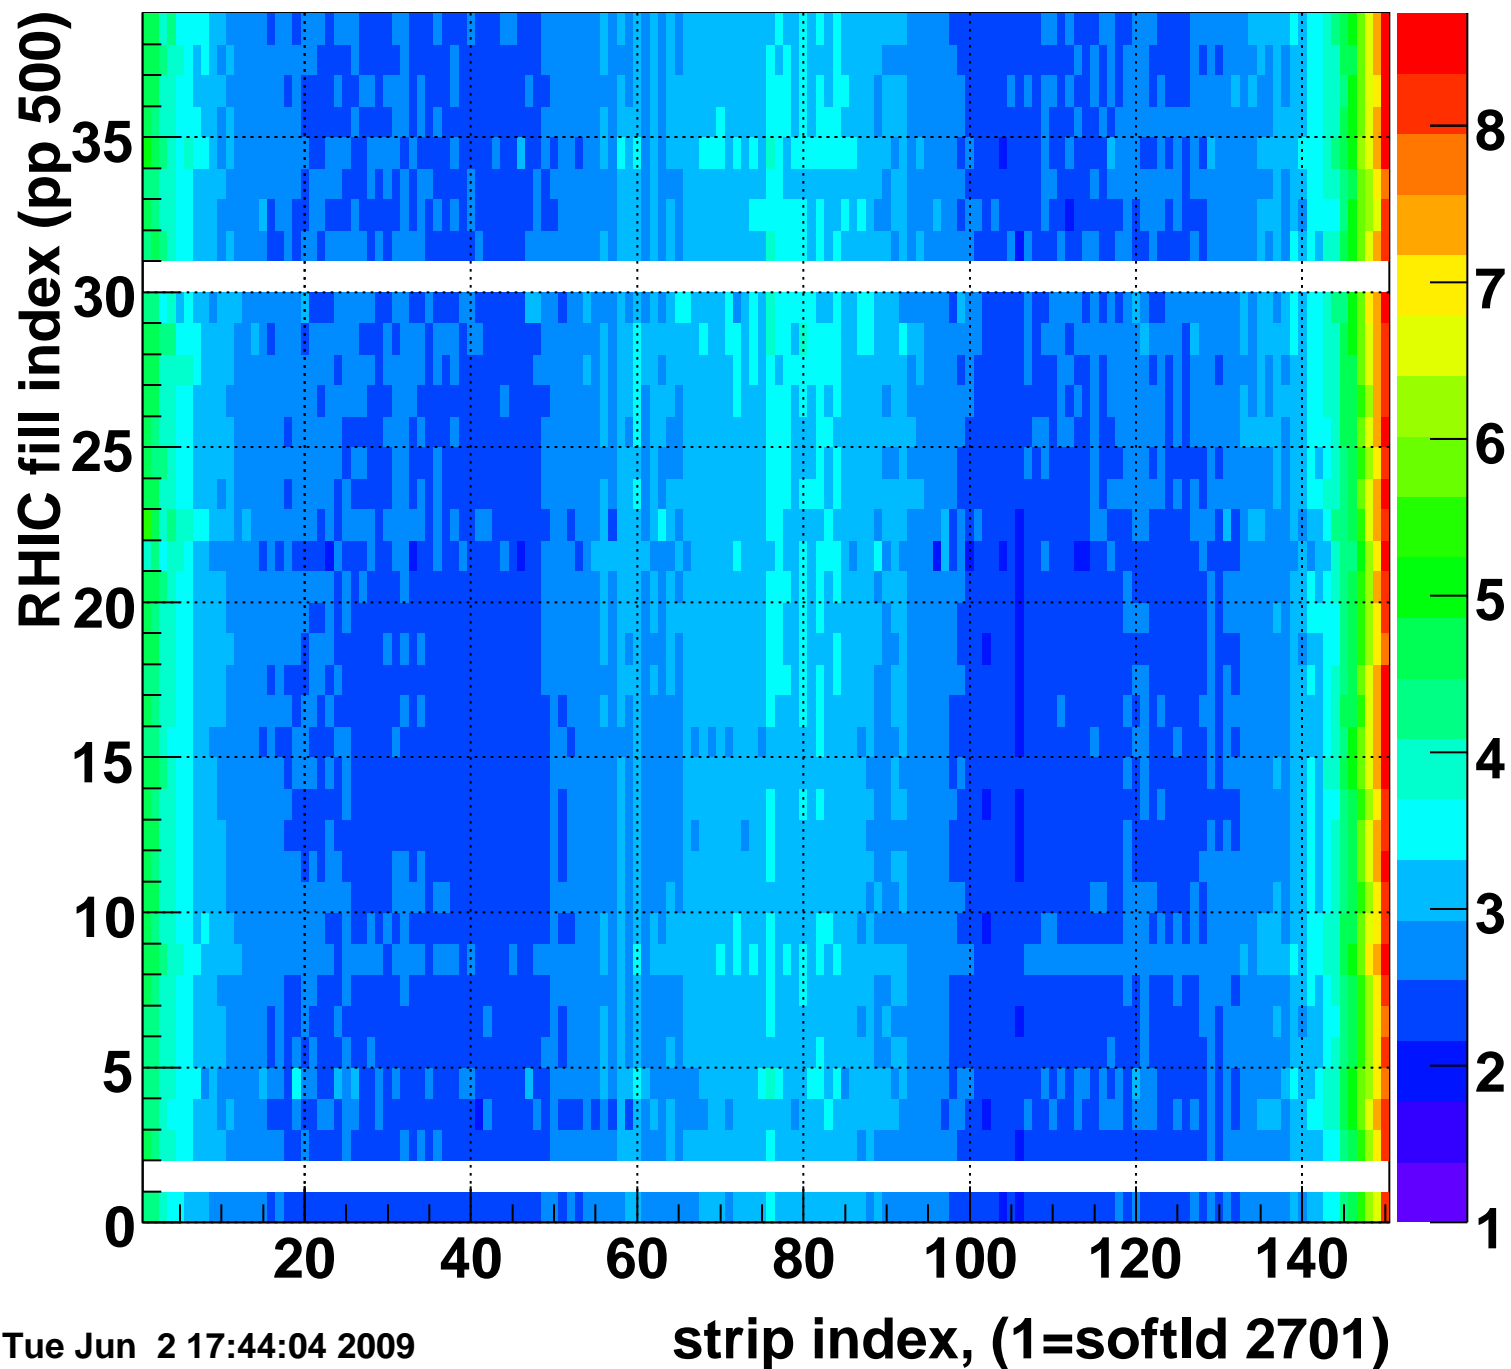

Rms of ped residuum (ADC), BSMDE mod=19, good strips

Entries 5550

Tue Jun 2 17:44:04 2009

Bad strips (color=error bits), BSMDE mod=19

Entries 300

Tue Jun 2 17:44:04 2009

Rms of ped residuum (ADC), BSMDP mod=19, good strips

Entries 5550

Tue Jun 2 17:44:04 2009

Bad strips (color=error bits), BSMDE mod=19

Entries 300

Tue Jun 2 17:44:05 2009