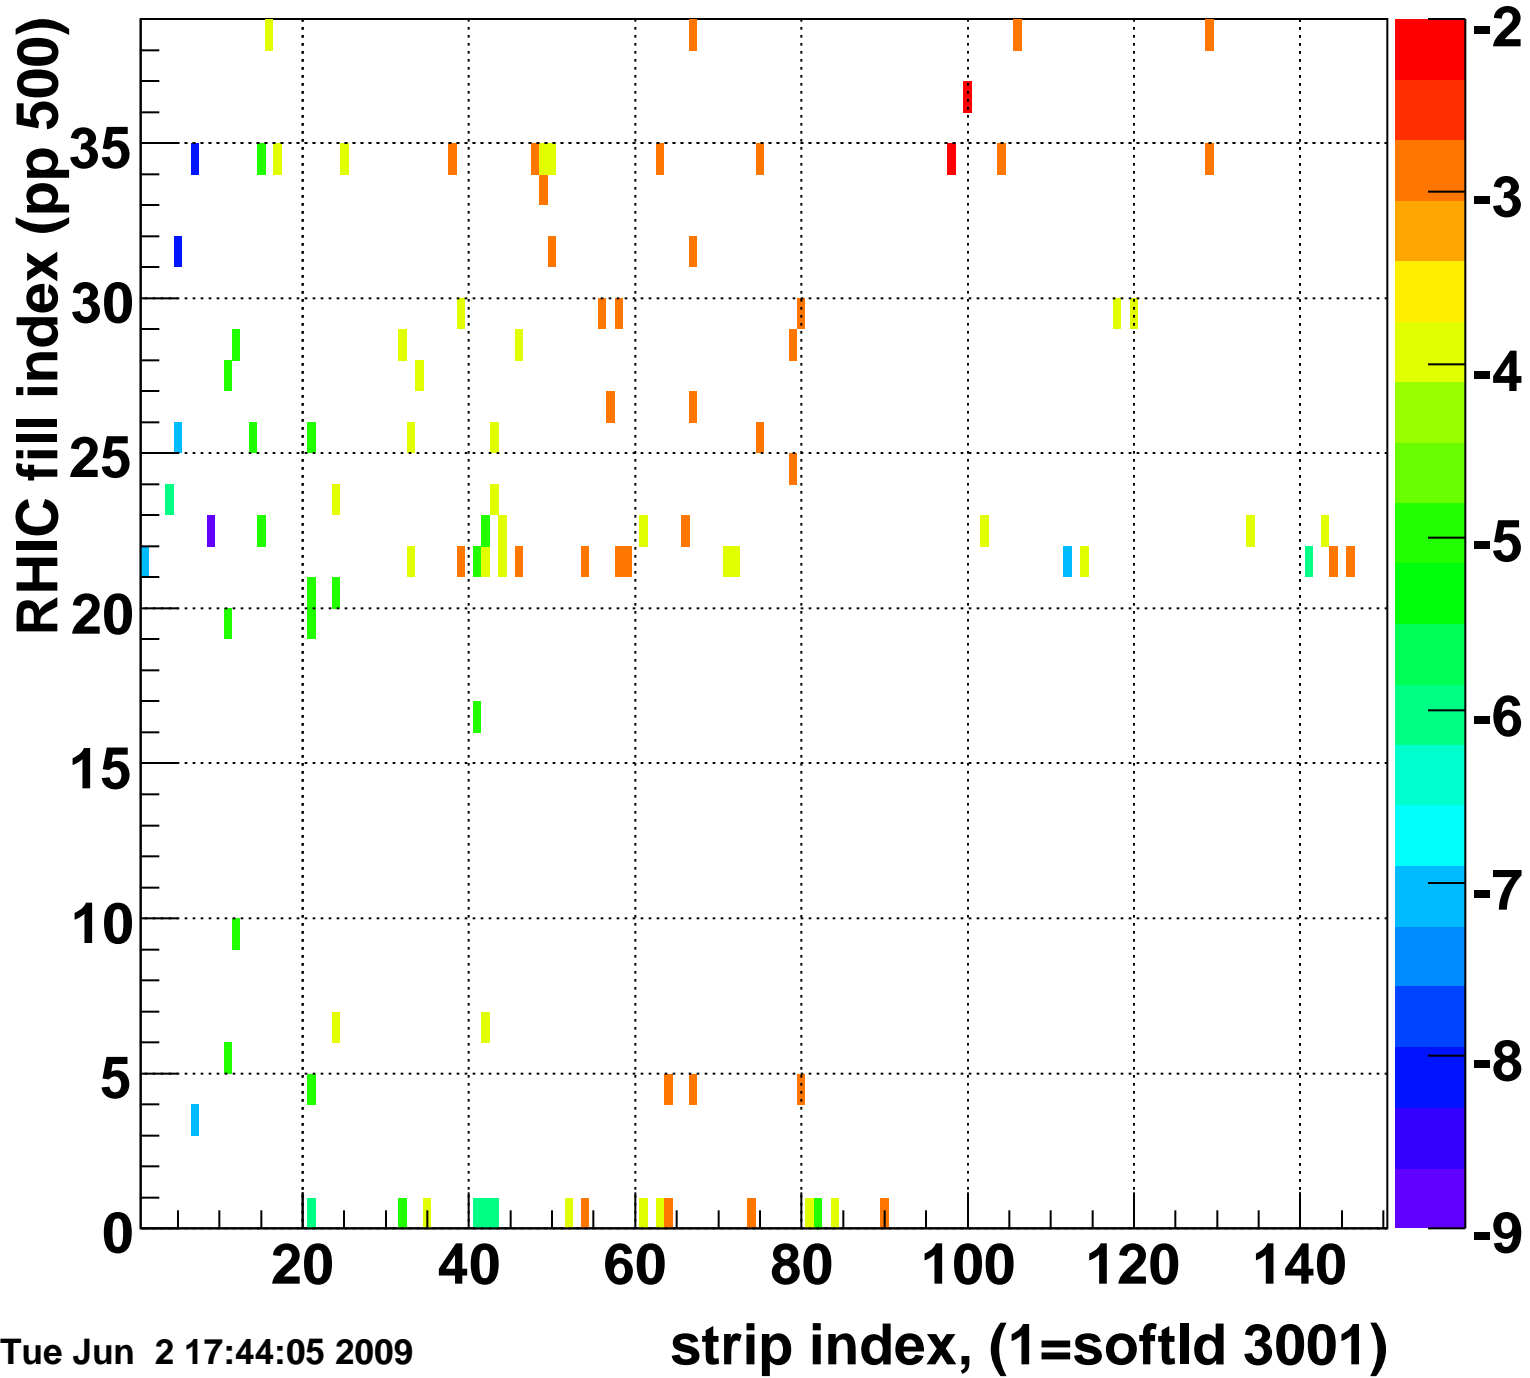

Rms of ped residuum (ADC), BSMDE mod=21, good strips

Entries 4944

Tue Jun 2 17:44:05 2009

Bad strips (color=error bits), BSMDE mod=21

Entries 906

Tue Jun 2 17:44:05 2009

Mpv of ped residuum (ADC), BSMDP mod=21, good strips

Entries 102

Tue Jun 2 17:44:05 2009

Rms of ped residuum (ADC), BSMDP mod=21, good strips

Entries 5550

Tue Jun 2 17:44:05 2009

Bad strips (color=error bits), BSMDE mod=21

Entries 300

Tue Jun 2 17:44:05 2009