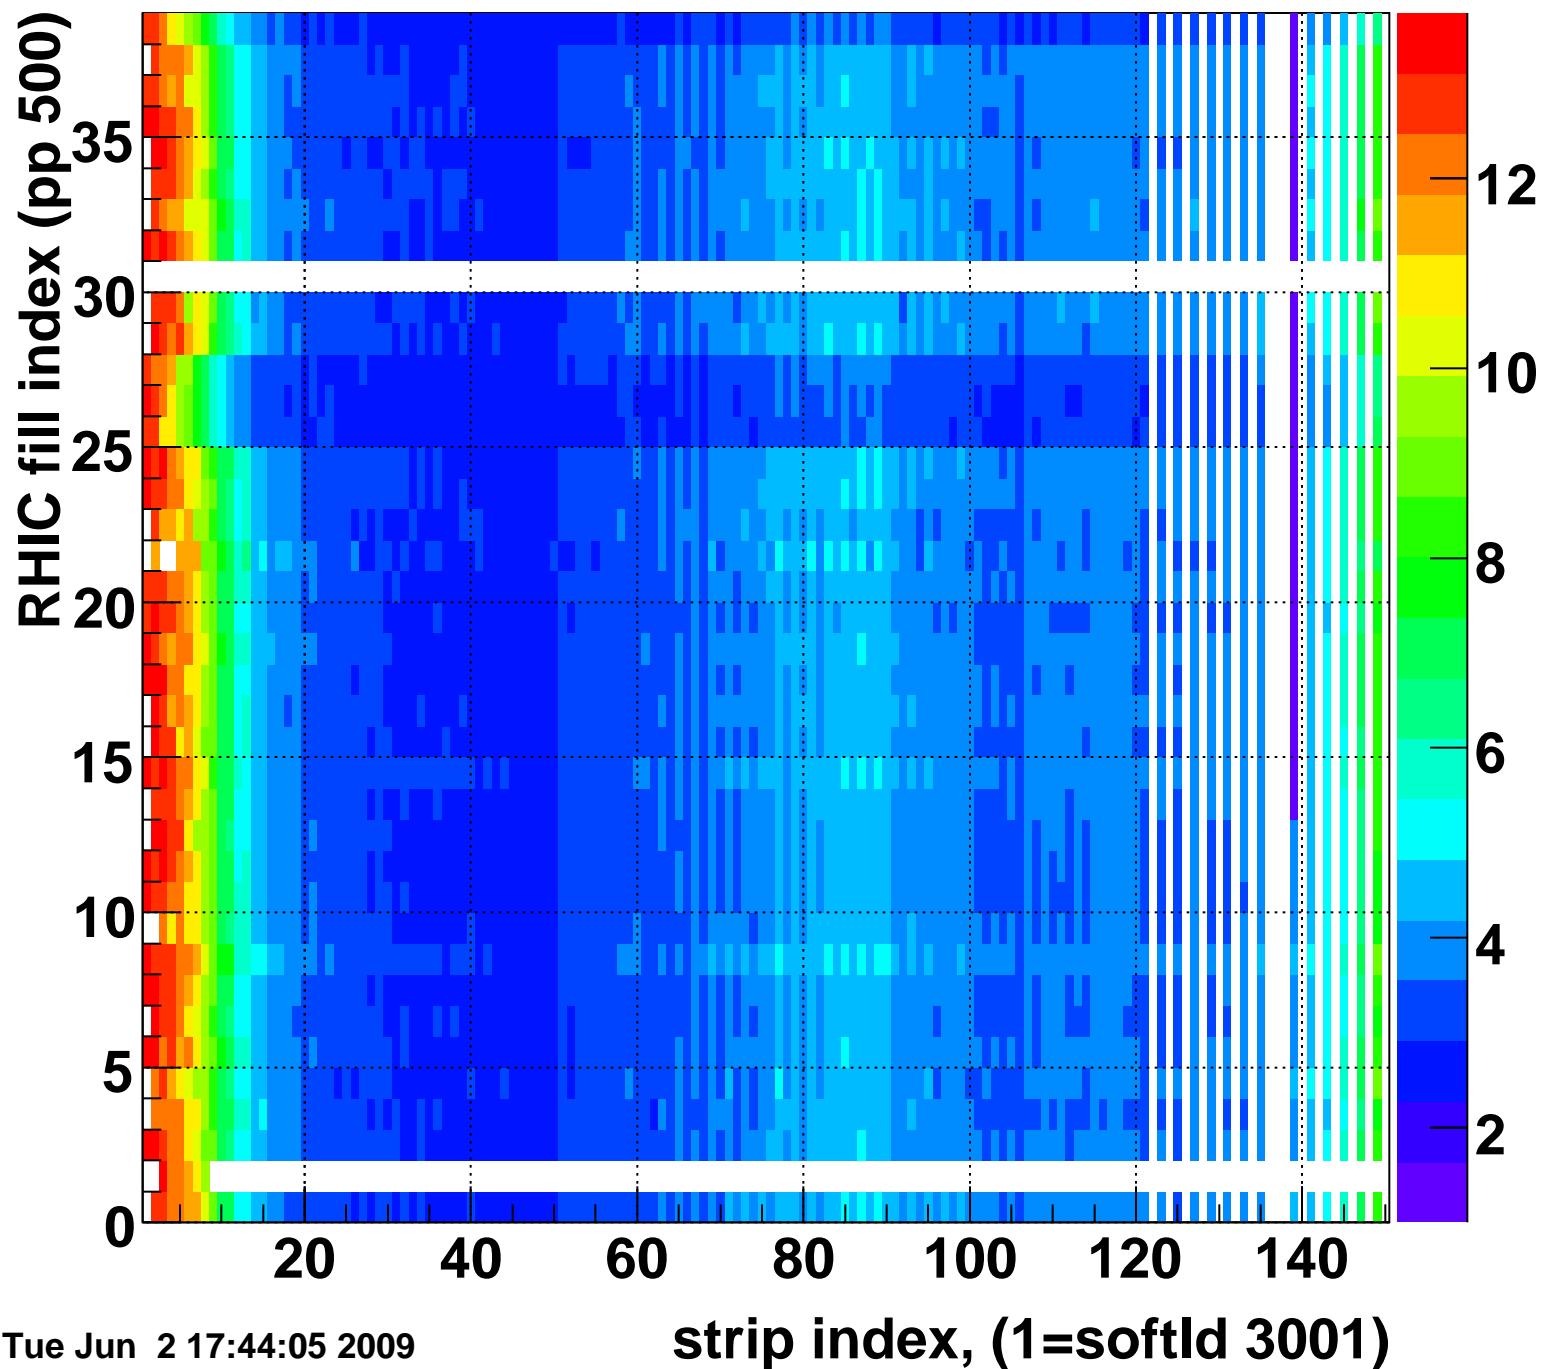

Rms of ped residuum (ADC), BSMDE mod=21, good strips

Entries 4944

Tue Jun 2 17:44:05 2009

Bad strips (color=error bits), BSMDE mod=21

Entries 906

Tue Jun 2 17:44:05 2009

Mpv of ped residuum (ADC), BSMDP mod=21, good strips

Entries 102

Tue Jun 2 17:44:05 2009

Rms of ped residuum (ADC), BSMDP mod=21, good strips

Entries 5550

Tue Jun 2 17:44:05 2009

Bad strips (color=error bits), BSMDE mod=21

Entries 300

Tue Jun 2 17:44:05 2009