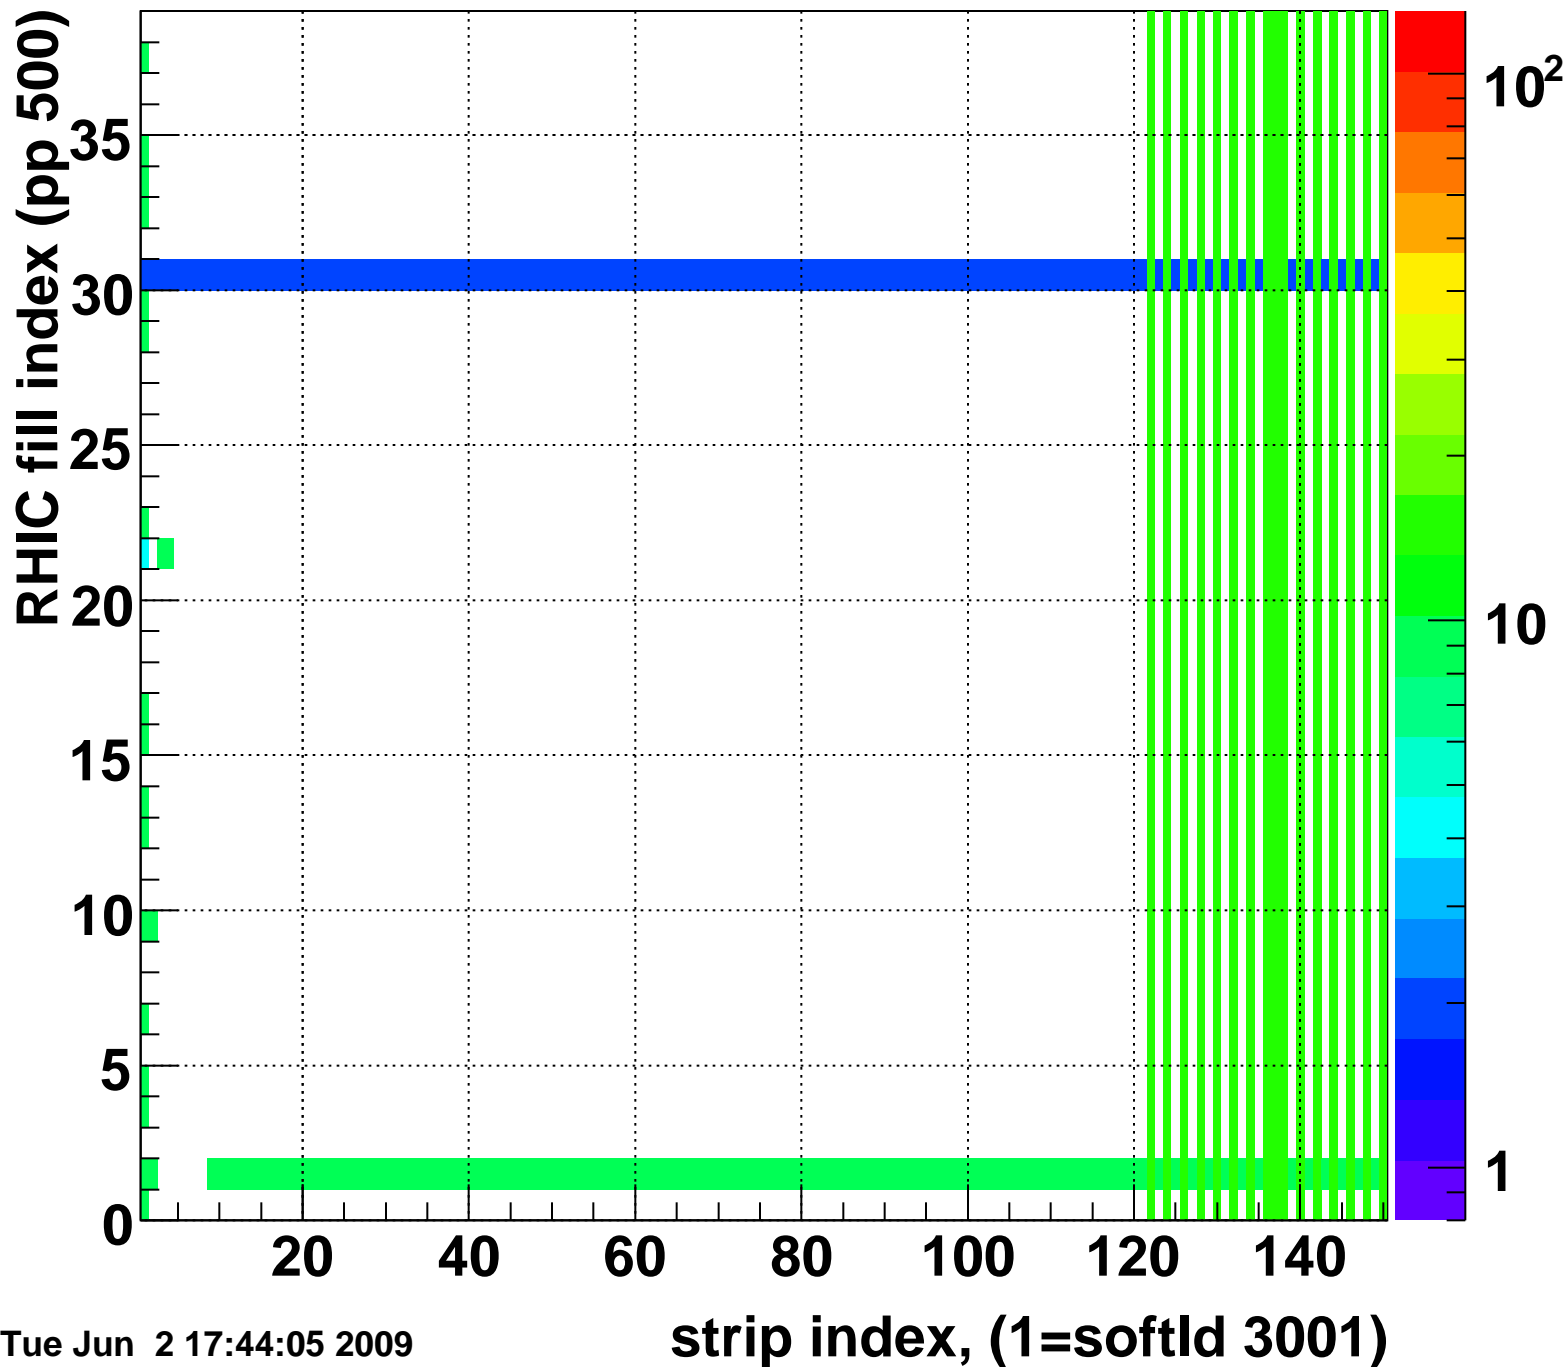

Rms of ped residuum (ADC), BSMDE mod=21, good strips

Entries 4944

Tue Jun 2 17:44:05 2009

Bad strips (color=error bits), BSMDE mod=21

Entries 906

Tue Jun 2 17:44:05 2009

Mpv of ped residuum (ADC), BSMDP mod=21, good strips

Entries 102

Tue Jun 2 17:44:05 2009

Rms of ped residuum (ADC), BSMDP mod=21, good strips

Entries 5550

Tue Jun 2 17:44:05 2009

Bad strips (color=error bits), BSMDE mod=21

Entries 300

Tue Jun 2 17:44:05 2009