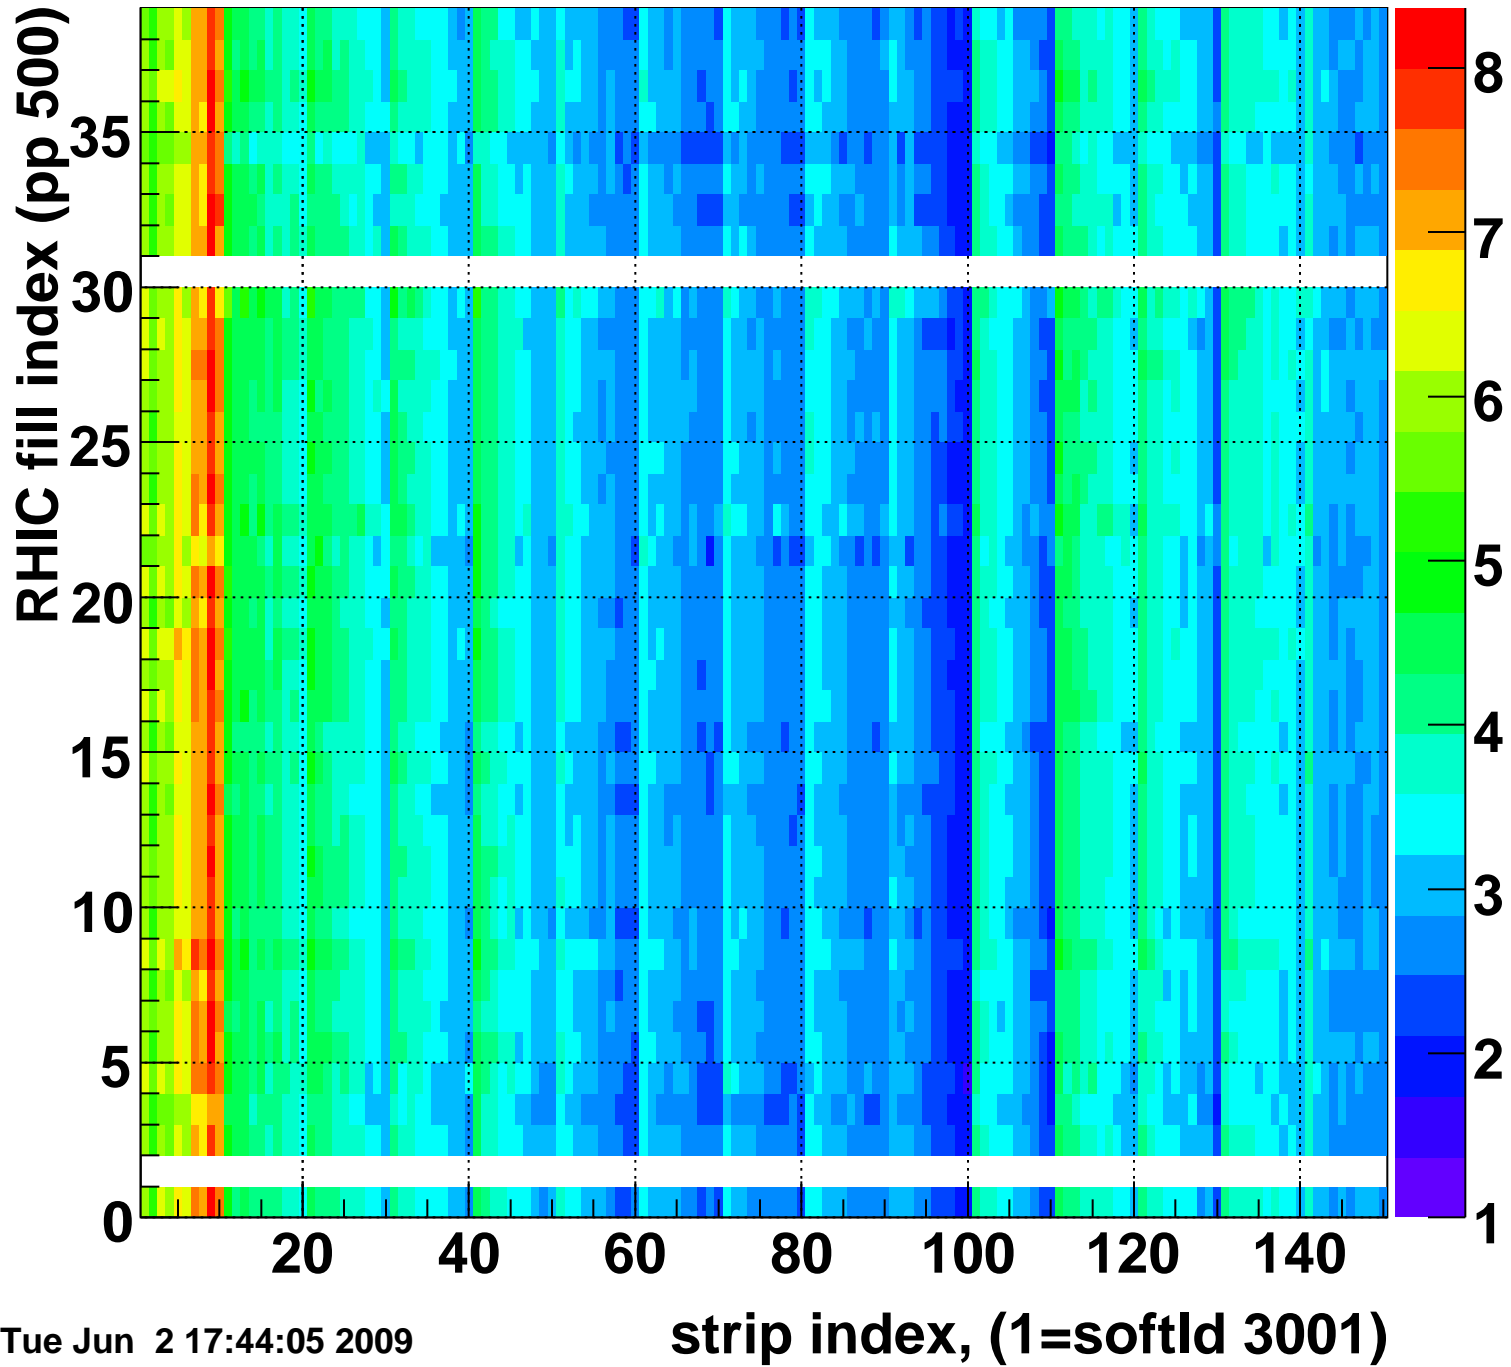

Rms of ped residuum (ADC), BSMDE mod=21, good strips

Entries 4944

Tue Jun 2 17:44:05 2009

Bad strips (color=error bits), BSMDE mod=21

Entries 906

Tue Jun 2 17:44:05 2009

Mpv of ped residuum (ADC), BSMDP mod=21, good strips

Entries 102

Tue Jun 2 17:44:05 2009

Rms of ped residuum (ADC), BSMDP mod=21, good strips

Entries 5550

Tue Jun 2 17:44:05 2009

Bad strips (color=error bits), BSMDE mod=21

Entries 300

Tue Jun 2 17:44:05 2009