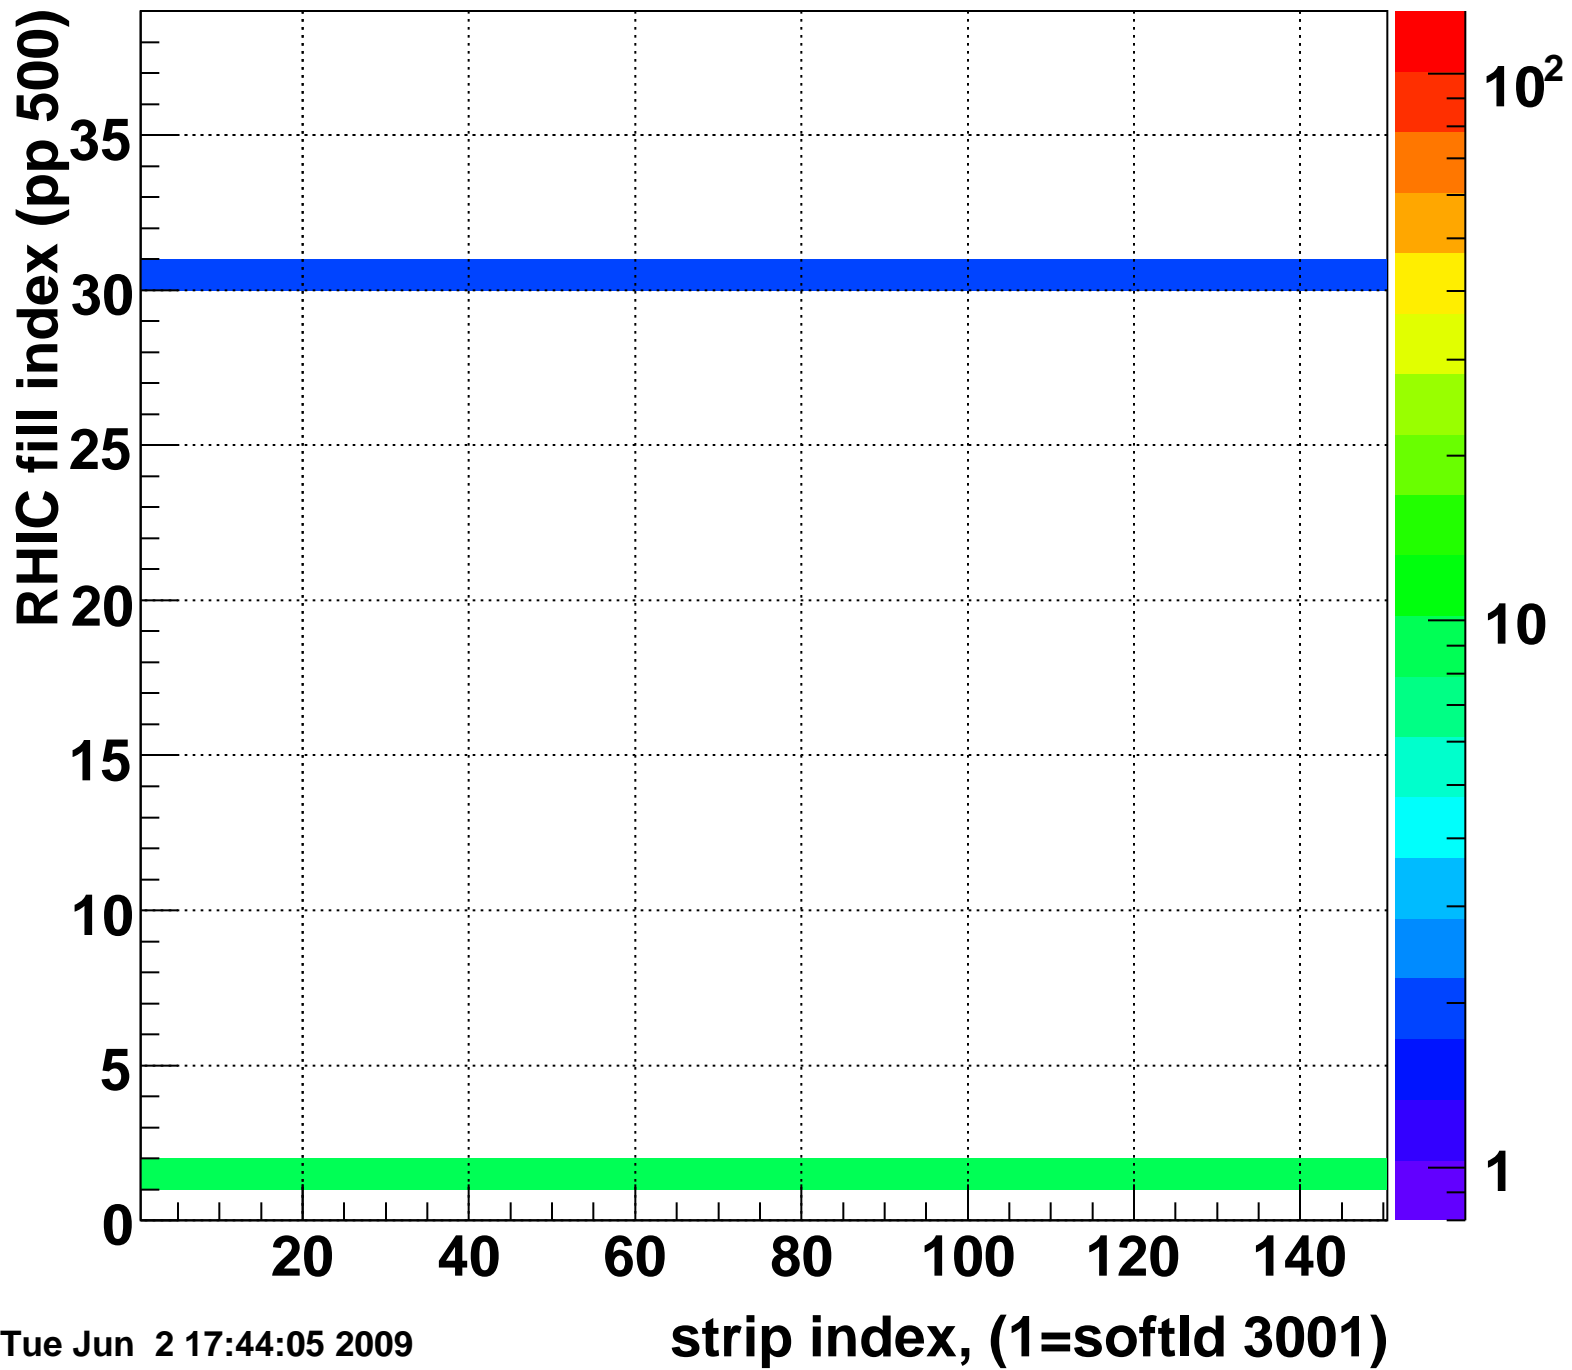

Rms of ped residuum (ADC), BSMDE mod=21, good strips

Entries 4944

Tue Jun 2 17:44:05 2009

Bad strips (color=error bits), BSMDE mod=21

Entries 906

Tue Jun 2 17:44:05 2009

Mpv of ped residuum (ADC), BSMDP mod=21, good strips

Entries 102

Tue Jun 2 17:44:05 2009

Rms of ped residuum (ADC), BSMDP mod=21, good strips

Entries 5550

Tue Jun 2 17:44:05 2009

Bad strips (color=error bits), BSMDE mod=21

Entries 300

Tue Jun 2 17:44:05 2009