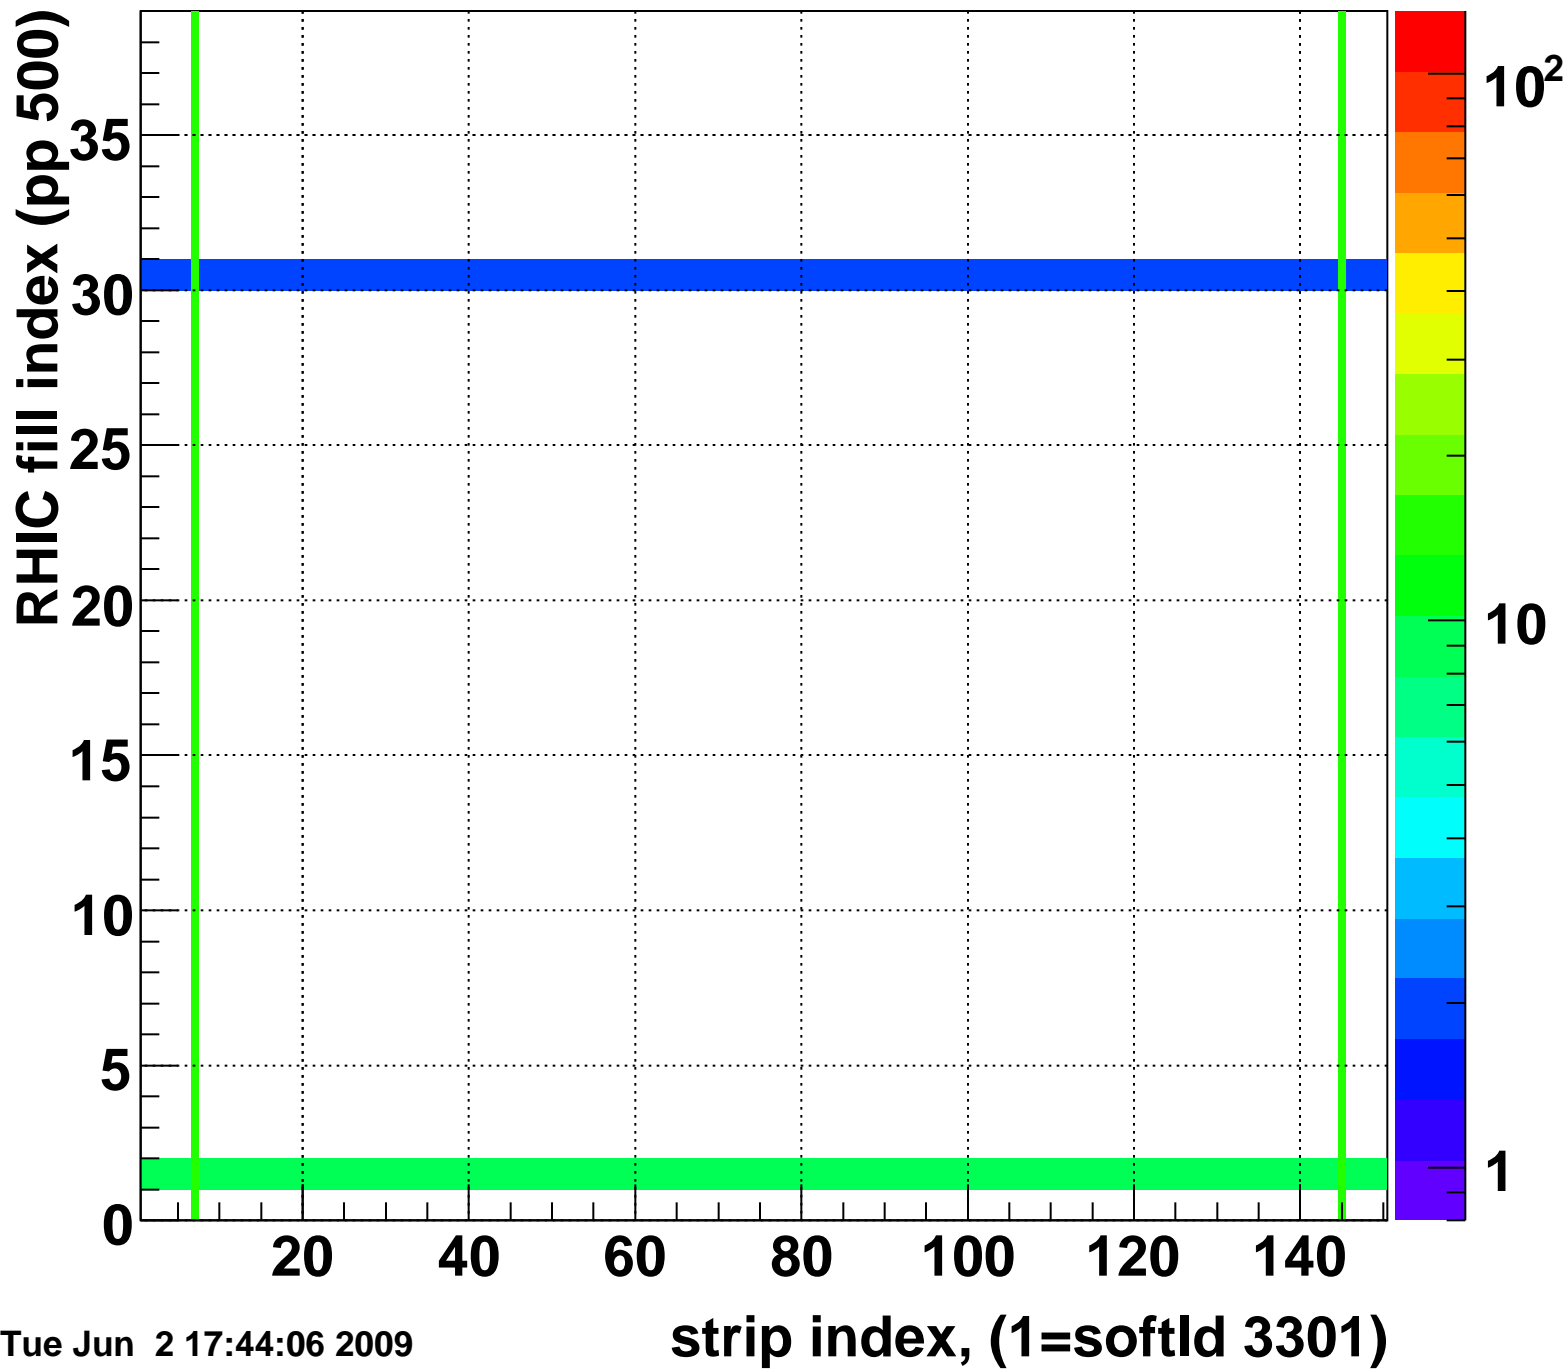

Mpv of ped residuum (ADC), BSMDE mod=23, good strips

Entries 37

Tue Jun 2 17:44:06 2009

Rms of ped residuum (ADC), BSMDE mod=23, good strips

Entries 5476

Tue Jun 2 17:44:06 2009

Bad strips (color=error bits), BSMDE mod=23

Entries 374

Tue Jun 2 17:44:06 2009

Rms of ped residuum (ADC), BSMDP mod=23, good strips

Entries 5550

Tue Jun 2 17:44:06 2009

Bad strips (color=error bits), BSMDE mod=23

Entries 300

Tue Jun 2 17:44:06 2009