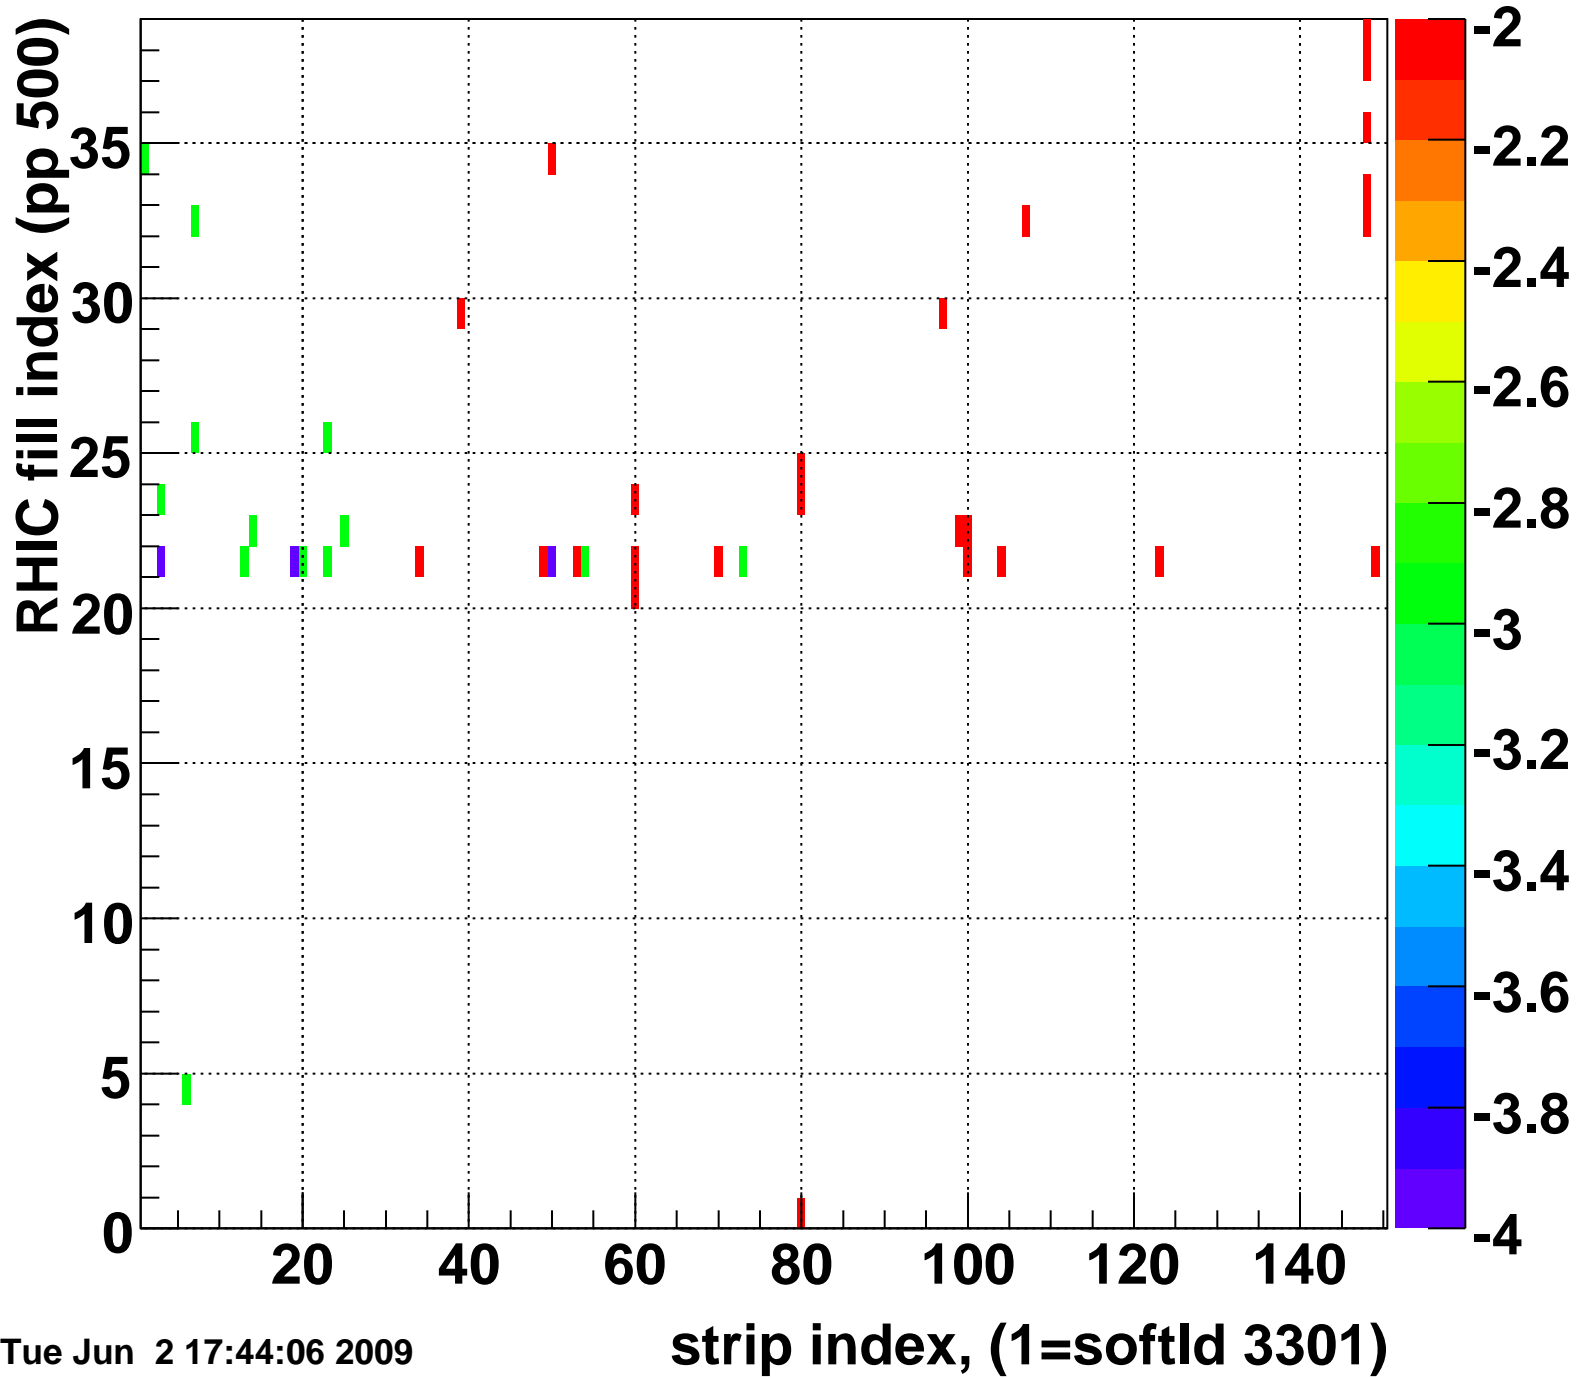

Mpv of ped residuum (ADC), BSMDE mod=23, good strips

Entries 37

Tue Jun 2 17:44:06 2009

Rms of ped residuum (ADC), BSMDE mod=23, good strips

Entries 5476

Tue Jun 2 17:44:06 2009

Bad strips (color=error bits), BSMDE mod=23

Entries 374

Tue Jun 2 17:44:06 2009

Rms of ped residuum (ADC), BSMDP mod=23, good strips

Entries 5550

Tue Jun 2 17:44:06 2009

Bad strips (color=error bits), BSMDE mod=23

Entries 300

Tue Jun 2 17:44:06 2009