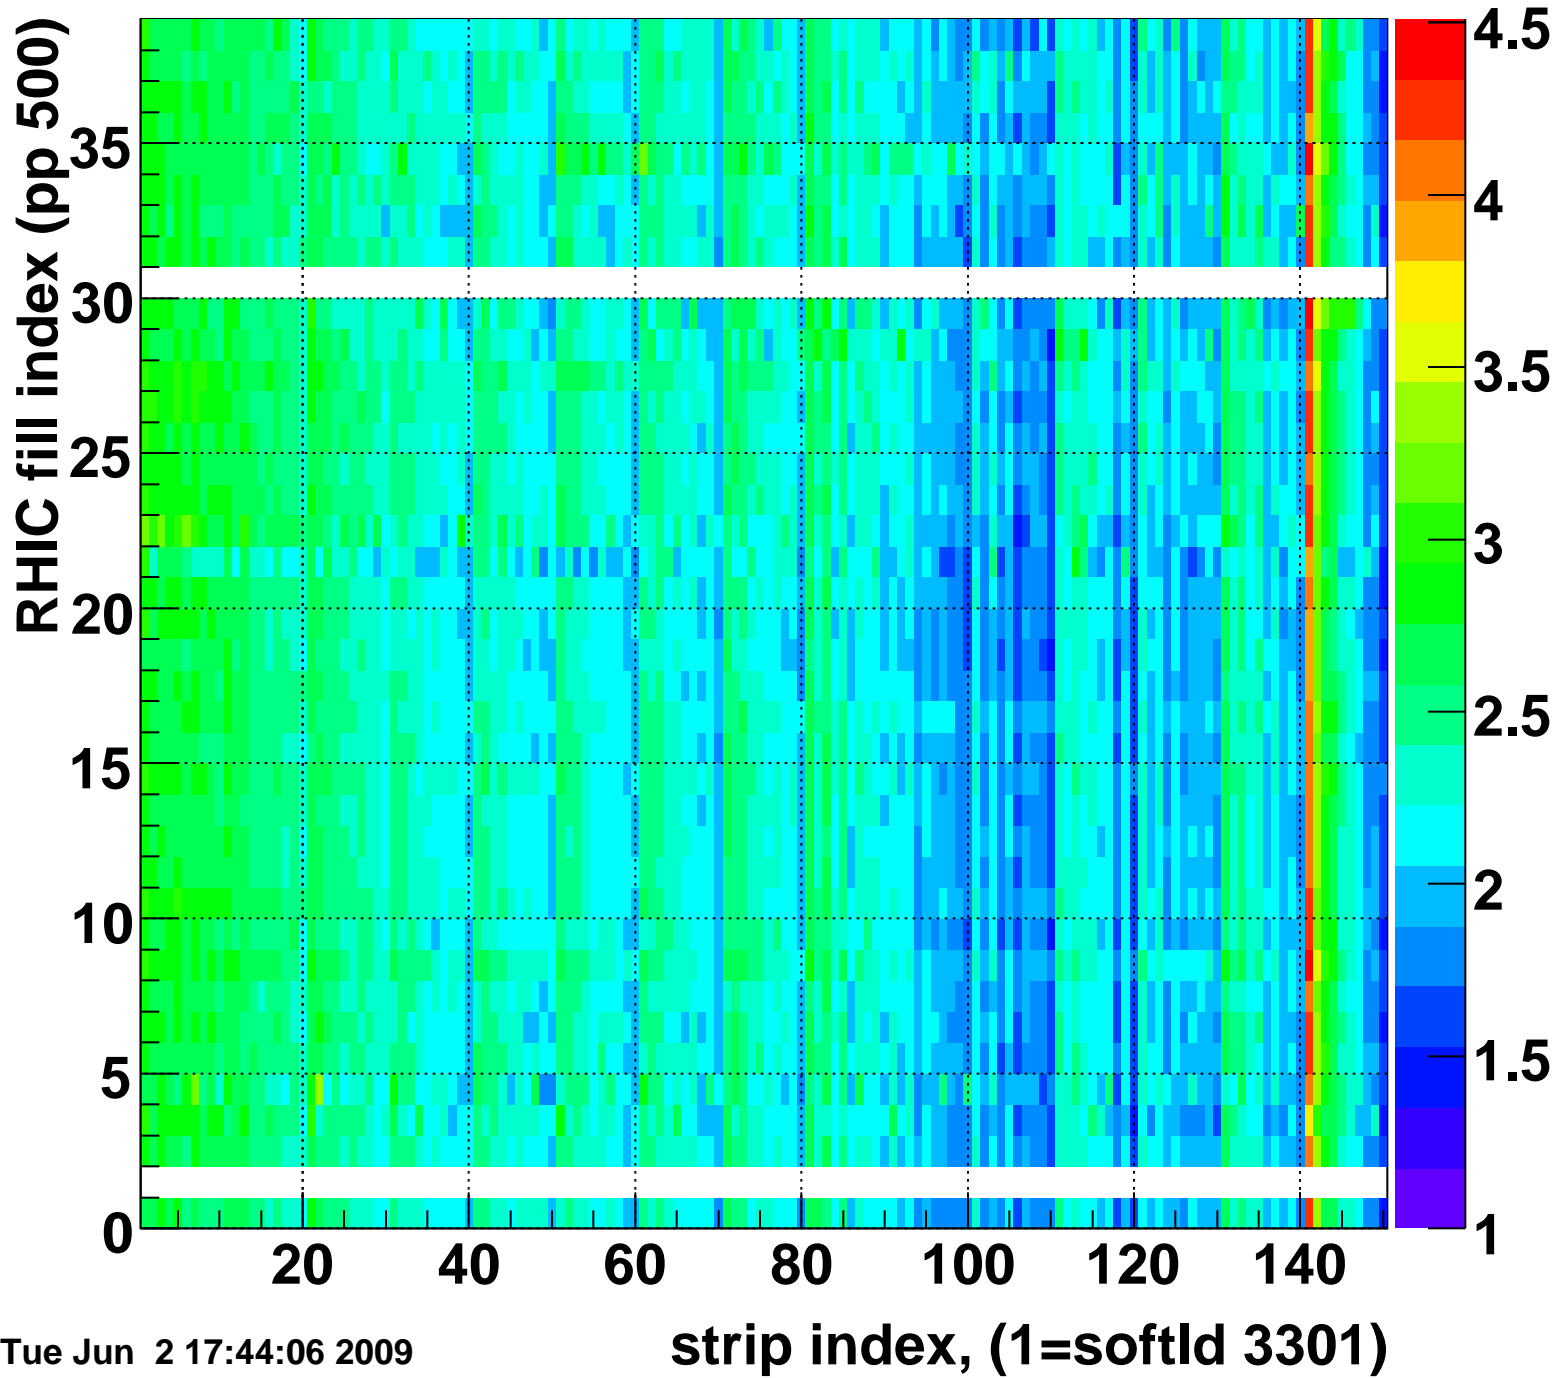

Mpv of ped residuum (ADC), BSMDE mod=23, good strips

Entries 37

Tue Jun 2 17:44:06 2009

Rms of ped residuum (ADC), BSMDE mod=23, good strips

Entries 5476

Tue Jun 2 17:44:06 2009

Bad strips (color=error bits), BSMDE mod=23

Entries 374

Tue Jun 2 17:44:06 2009

Rms of ped residuum (ADC), BSMDP mod=23, good strips

Entries 5550

Tue Jun 2 17:44:06 2009

Bad strips (color=error bits), BSMDE mod=23

Entries 300

Tue Jun 2 17:44:06 2009