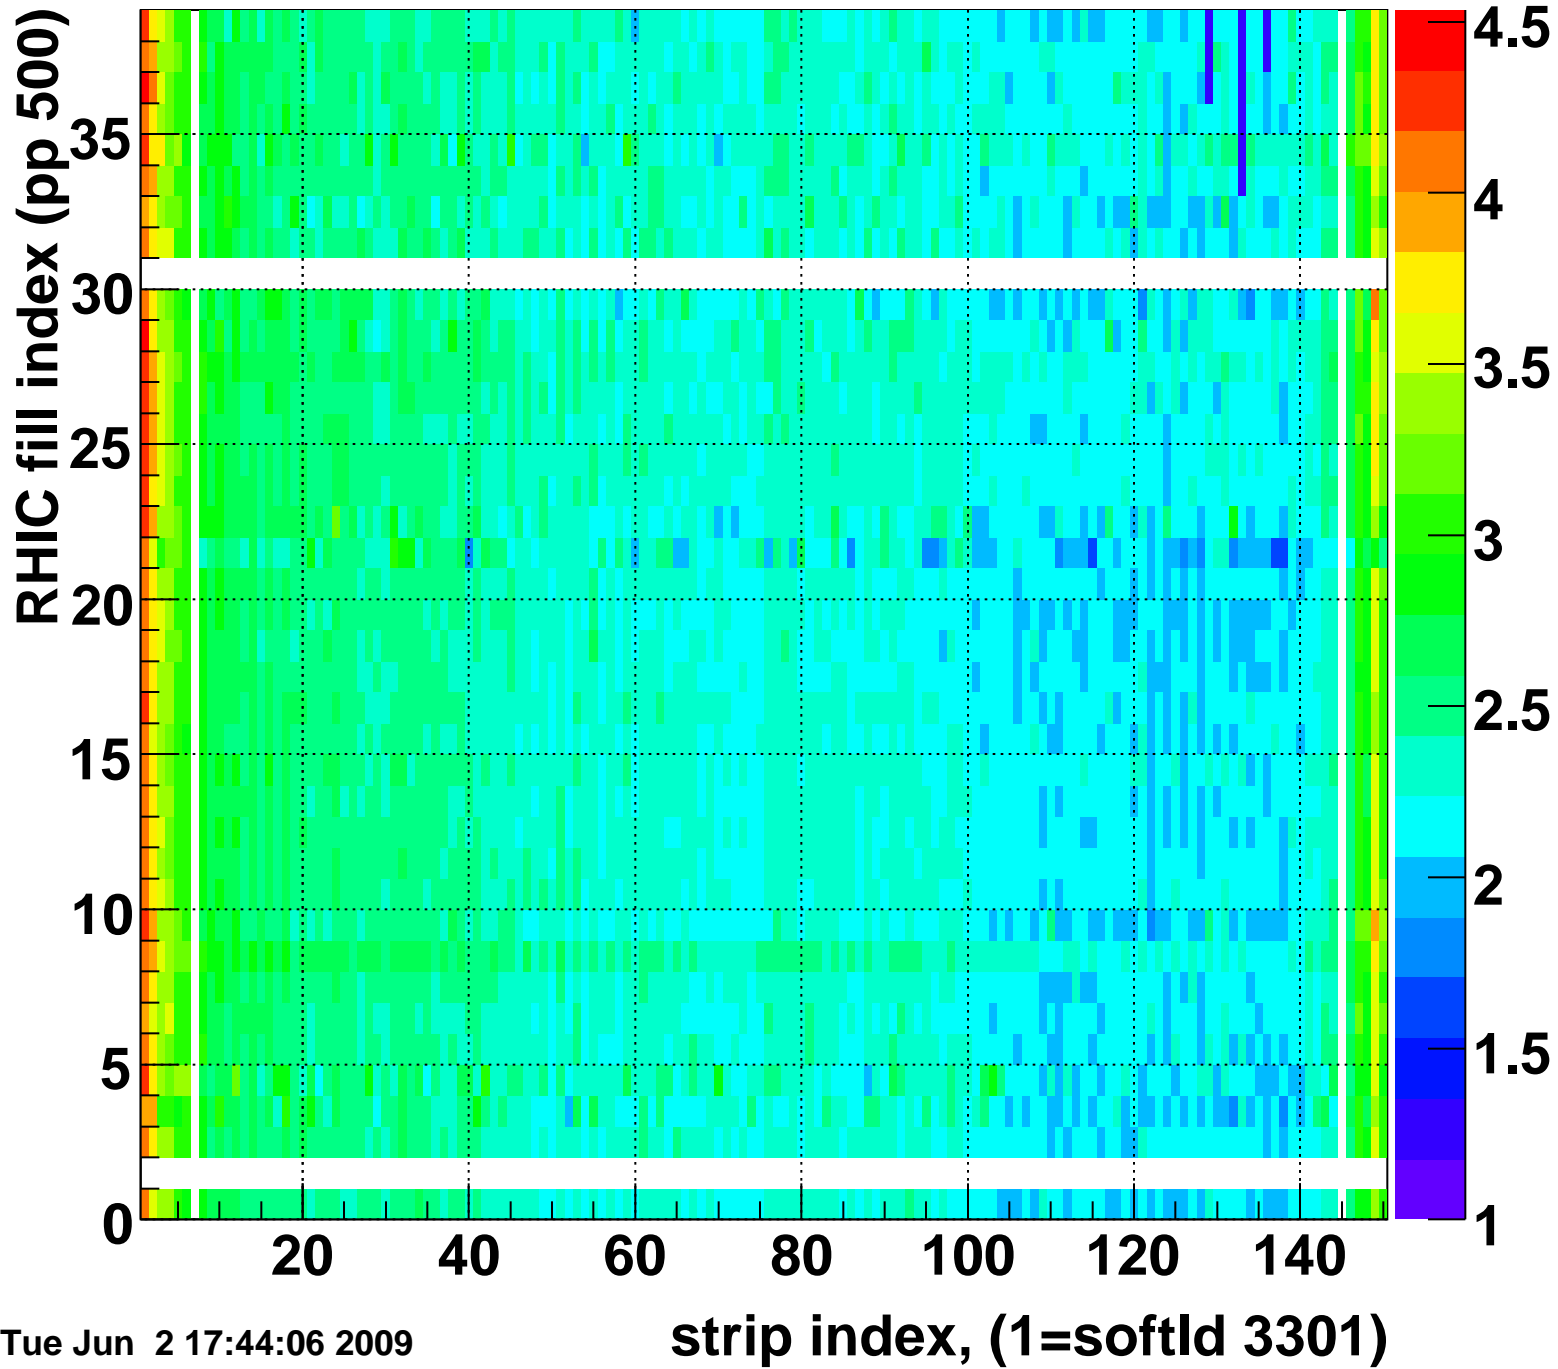

Mpv of ped residuum (ADC), BSMDE mod=23, good strips

Entries 37

Tue Jun 2 17:44:06 2009

Rms of ped residuum (ADC), BSMDE mod=23, good strips

Entries 5476

Tue Jun 2 17:44:06 2009

Bad strips (color=error bits), BSMDE mod=23

Entries 374

Tue Jun 2 17:44:06 2009

Rms of ped residuum (ADC), BSMDP mod=23, good strips

Entries 5550

Tue Jun 2 17:44:06 2009

Bad strips (color=error bits), BSMDE mod=23

Entries 300

Tue Jun 2 17:44:06 2009