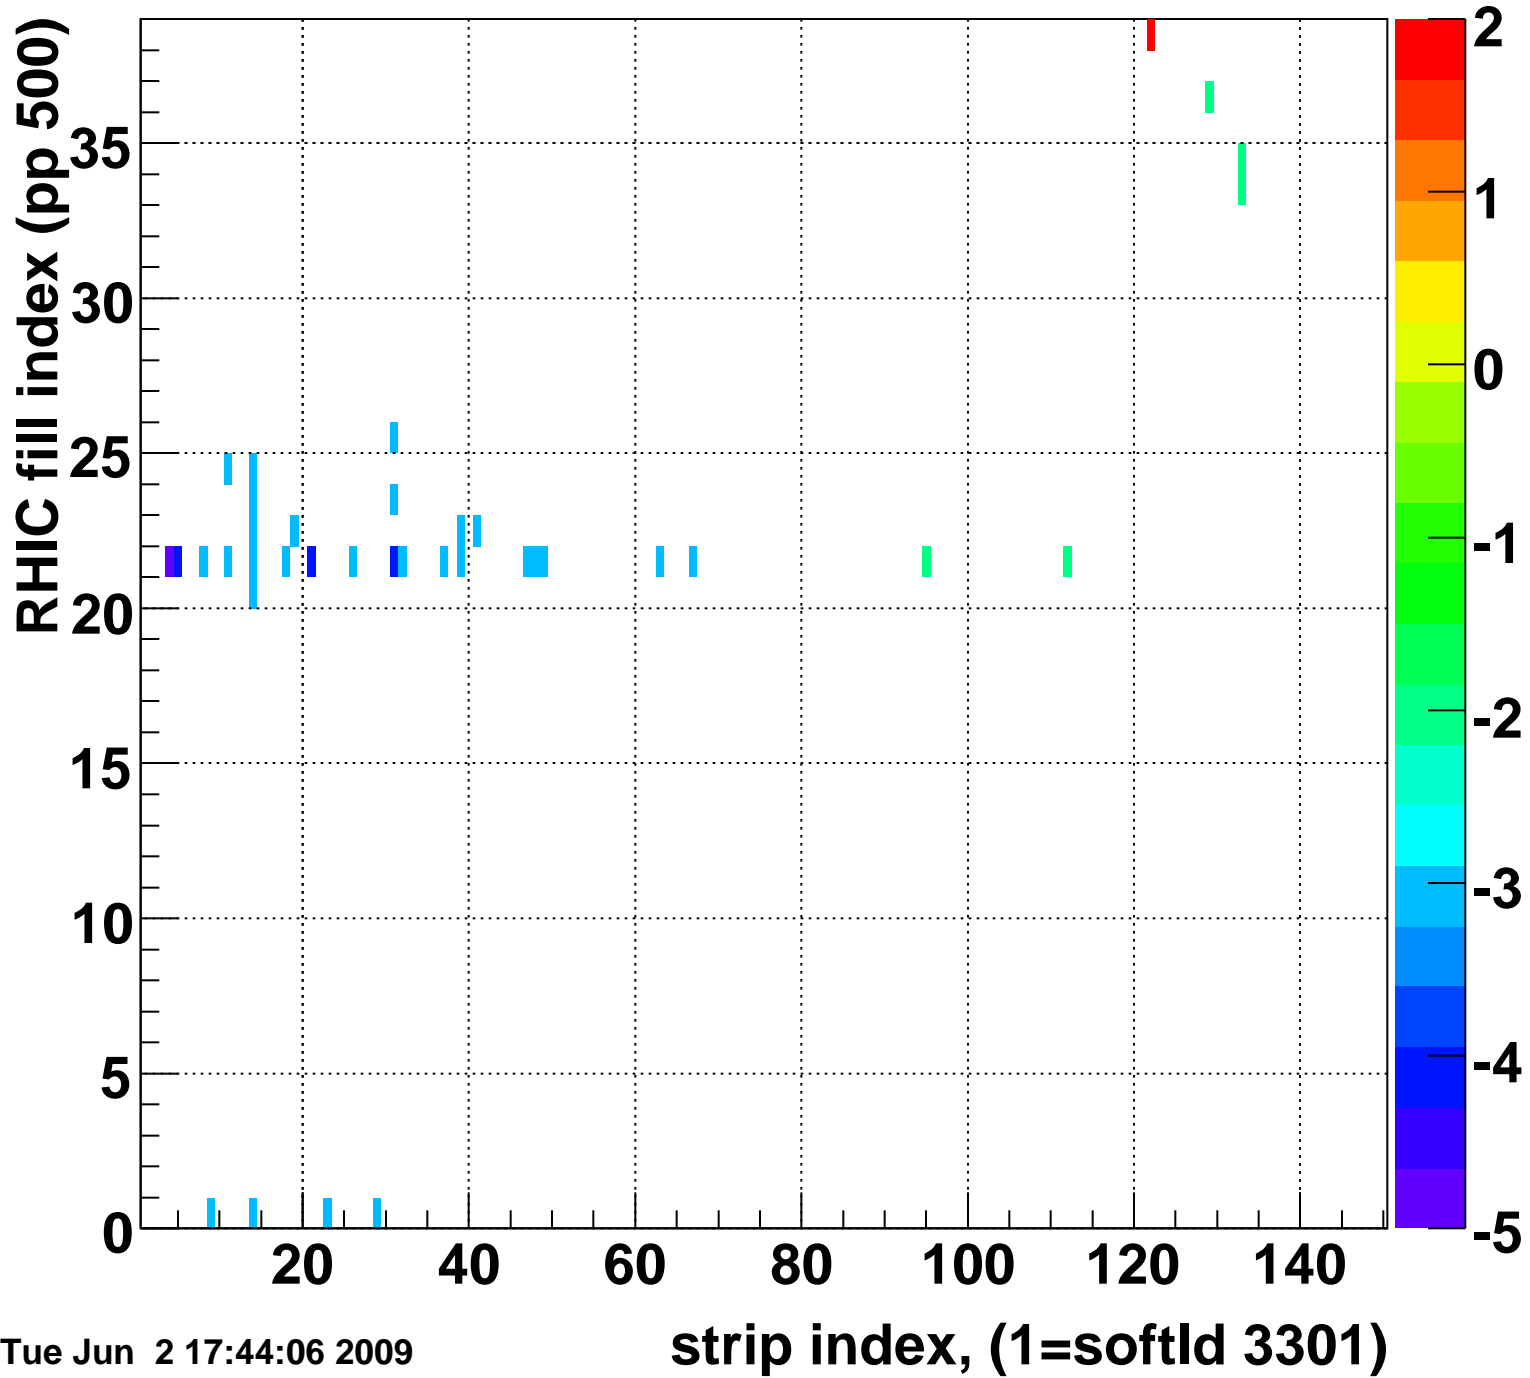

Mpv of ped residuum (ADC), BSMDE mod=23, good strips

Entries 37

Tue Jun 2 17:44:06 2009

Rms of ped residuum (ADC), BSMDE mod=23, good strips

Entries 5476

Tue Jun 2 17:44:06 2009

Bad strips (color=error bits), BSMDE mod=23

Entries 374

Tue Jun 2 17:44:06 2009

Rms of ped residuum (ADC), BSMDP mod=23, good strips

Entries 5550

Tue Jun 2 17:44:06 2009

Bad strips (color=error bits), BSMDE mod=23

Entries 300

Tue Jun 2 17:44:06 2009