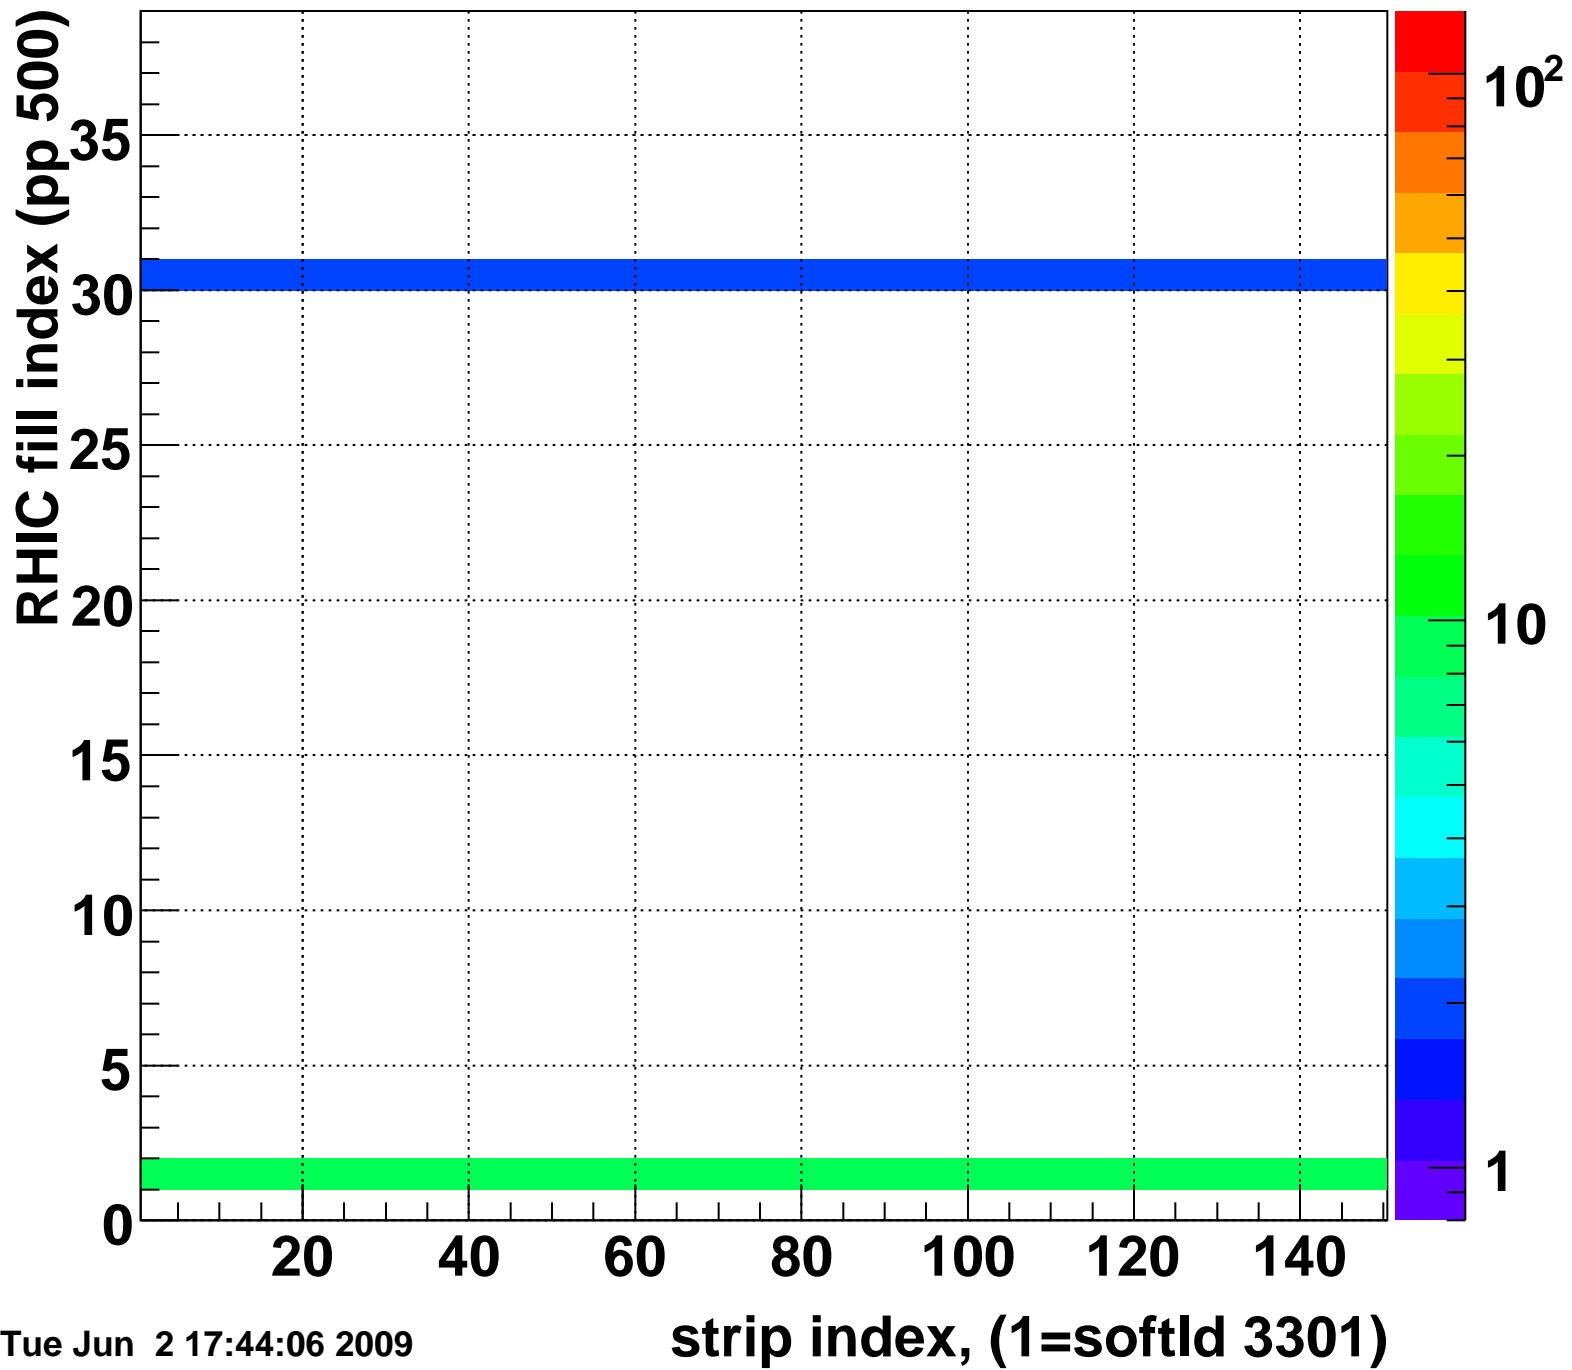

Mpv of ped residuum (ADC), BSMDE mod=23, good strips

Entries 37

Tue Jun 2 17:44:06 2009

Rms of ped residuum (ADC), BSMDE mod=23, good strips

Entries 5476

Tue Jun 2 17:44:06 2009

Bad strips (color=error bits), BSMDE mod=23

Entries 374

Tue Jun 2 17:44:06 2009

Rms of ped residuum (ADC), BSMDP mod=23, good strips

Entries 5550

Tue Jun 2 17:44:06 2009

Bad strips (color=error bits), BSMDE mod=23

Entries 300

Tue Jun 2 17:44:06 2009