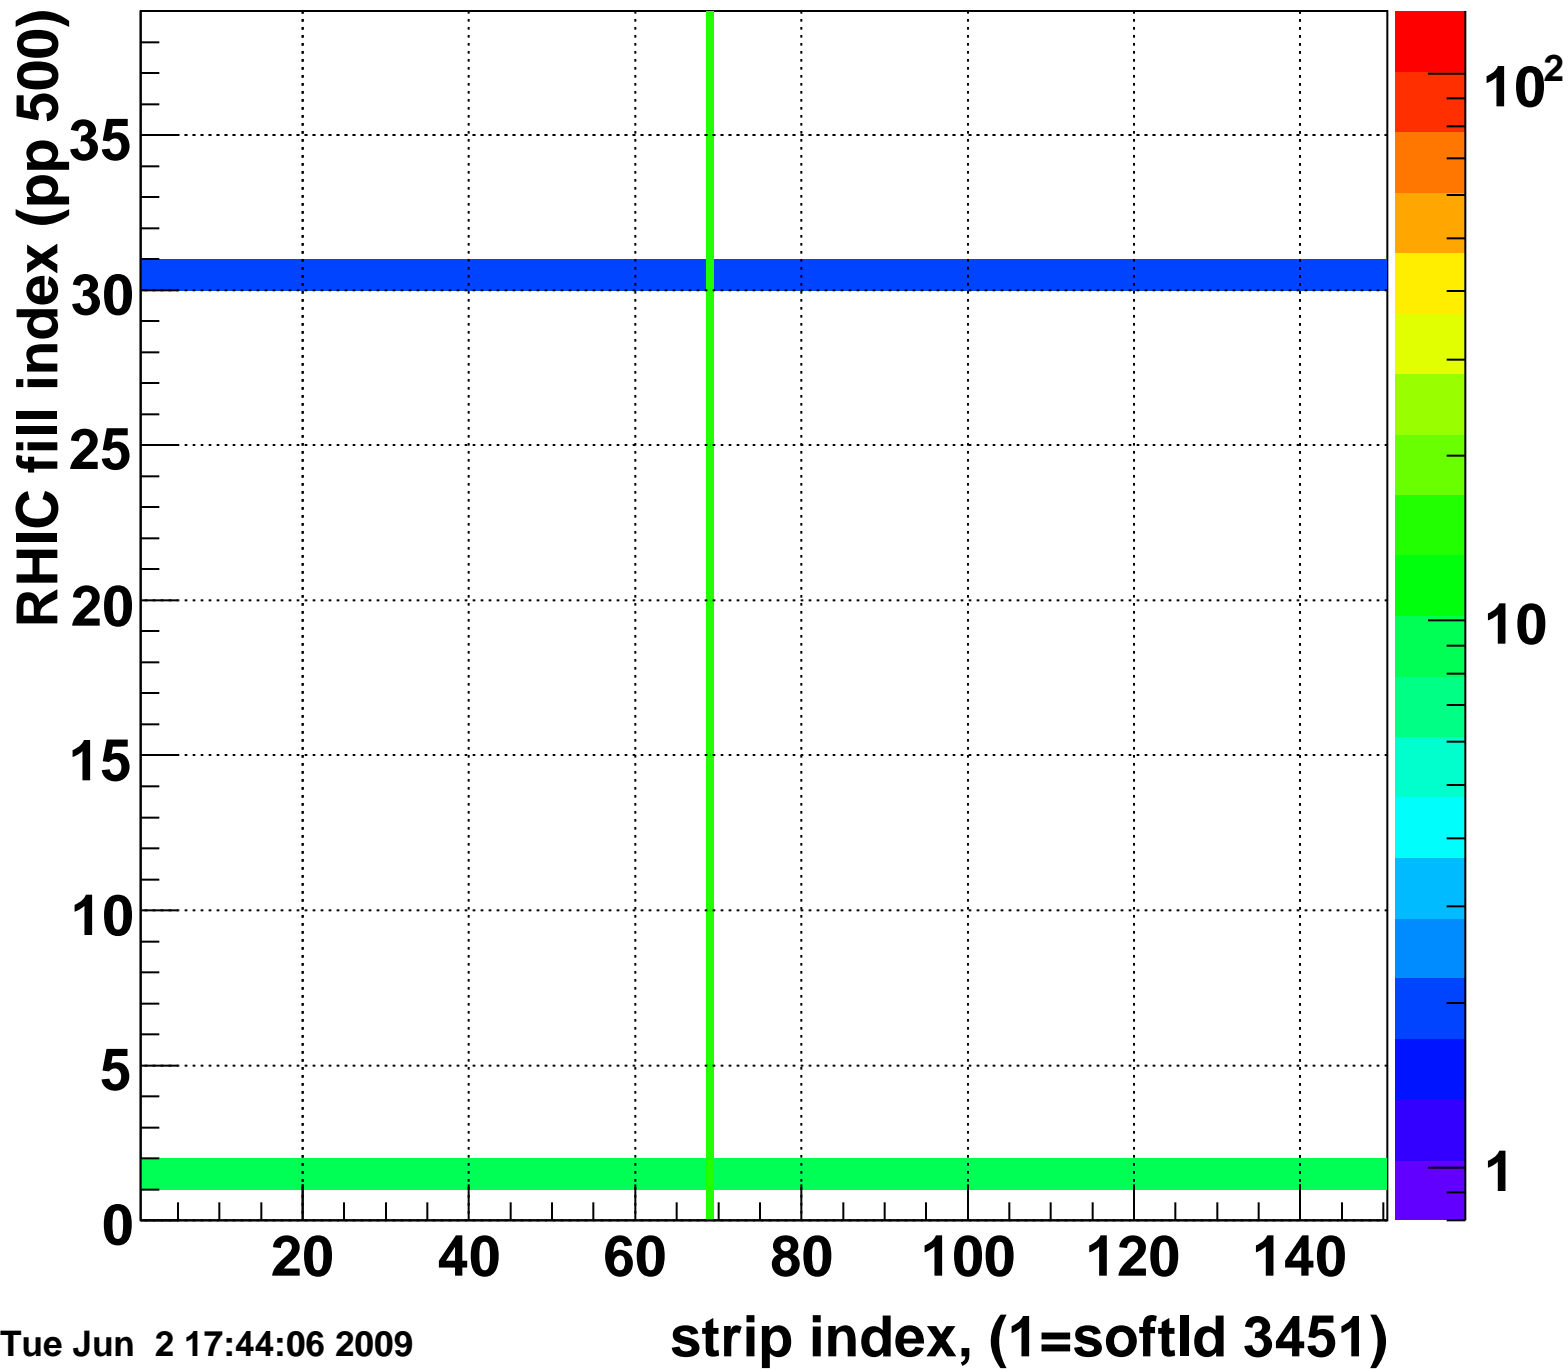

Rms of ped residuum (ADC), BSMDE mod=24, good strips

Entries 5513

Tue Jun 2 17:44:06 2009

Bad strips (color=error bits), BSMDE mod=24

Entries 337

Tue Jun 2 17:44:06 2009

Rms of ped residuum (ADC), BSMDP mod=24, good strips

Entries 5550

Tue Jun 2 17:44:07 2009

Bad strips (color=error bits), BSMDE mod=24

Entries 300

Tue Jun 2 17:44:07 2009