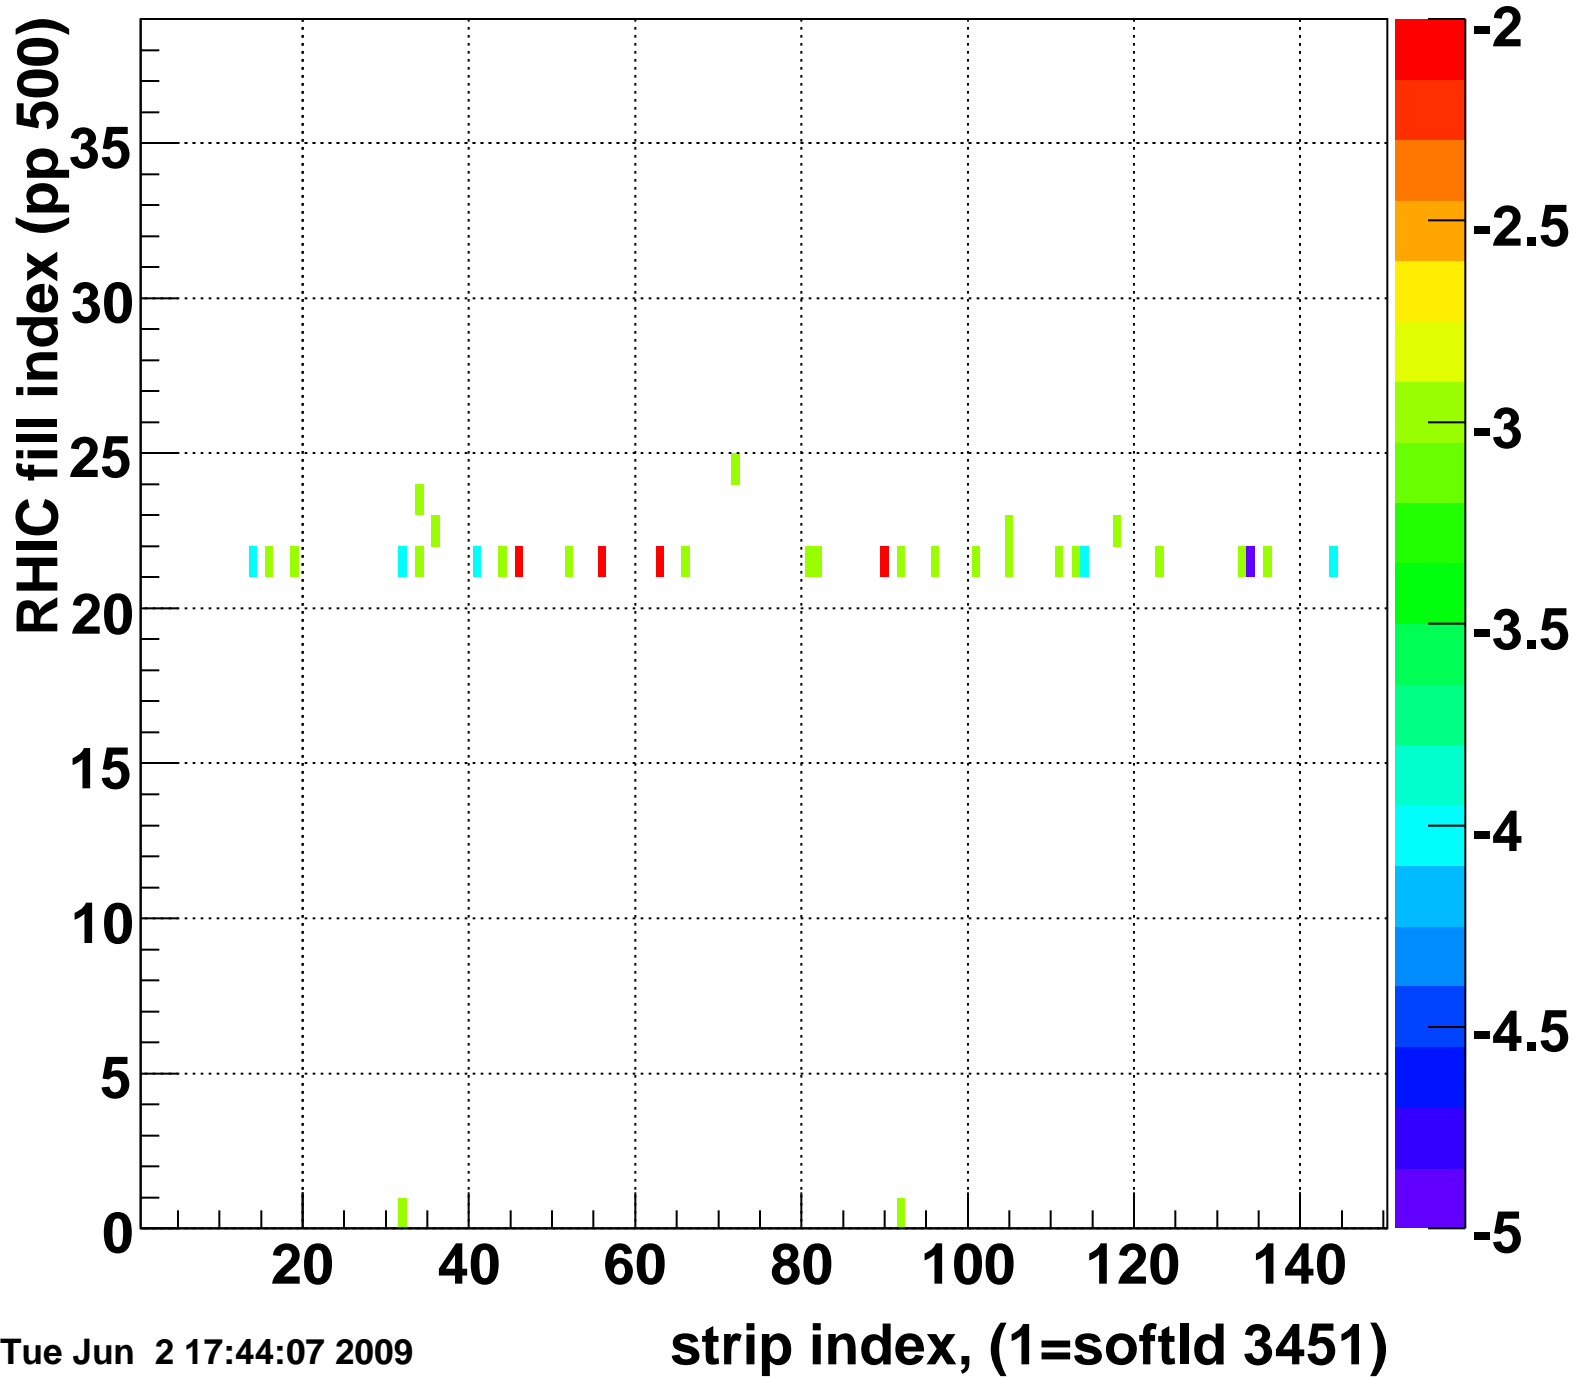

Rms of ped residuum (ADC), BSMDE mod=24, good strips

Entries 5513

Tue Jun 2 17:44:06 2009

Bad strips (color=error bits), BSMDE mod=24

Entries 337

Tue Jun 2 17:44:06 2009

Rms of ped residuum (ADC), BSMDP mod=24, good strips

Entries 5550

Tue Jun 2 17:44:07 2009

Bad strips (color=error bits), BSMDE mod=24

Entries 300

Tue Jun 2 17:44:07 2009