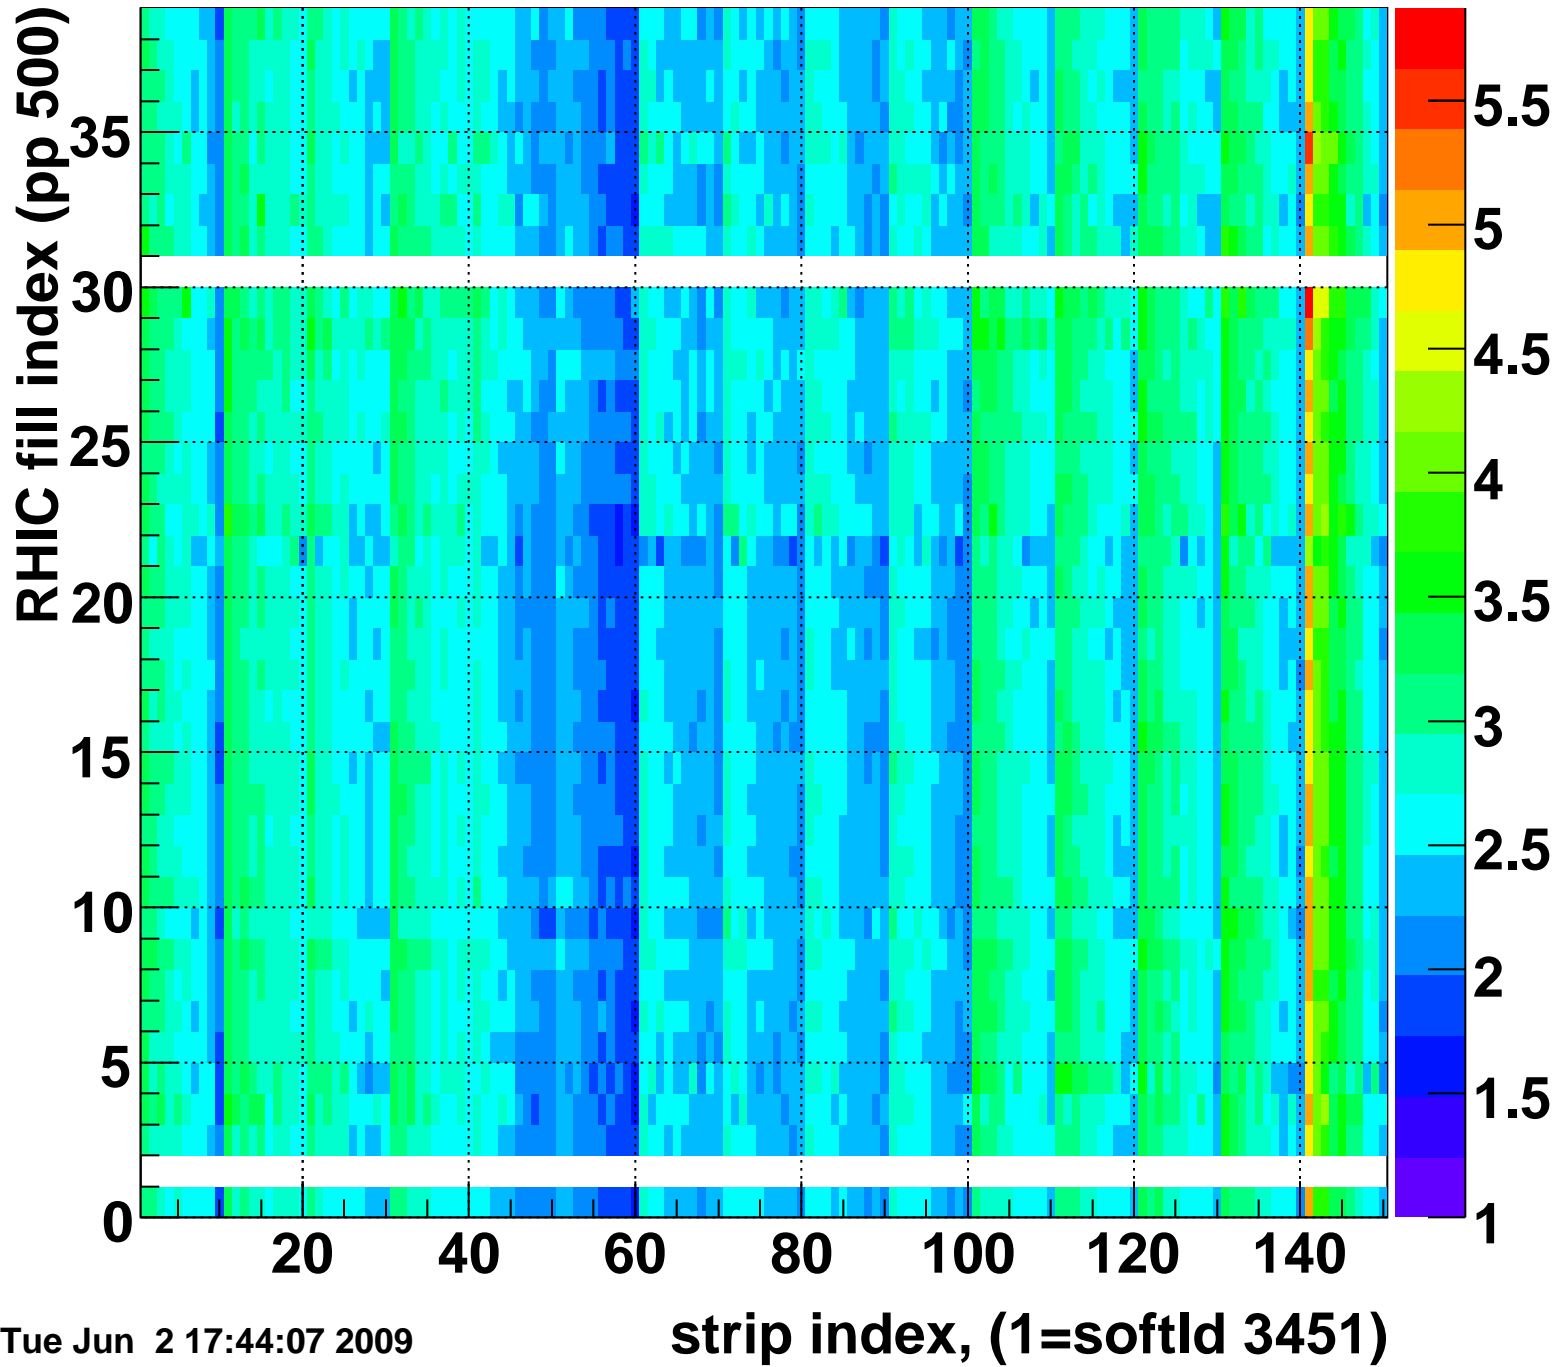

Rms of ped residuum (ADC), BSMDE mod=24, good strips

Entries 5513

Tue Jun 2 17:44:06 2009

Bad strips (color=error bits), BSMDE mod=24

Entries 337

Tue Jun 2 17:44:06 2009

Rms of ped residuum (ADC), BSMDP mod=24, good strips

Entries 5550

Tue Jun 2 17:44:07 2009

Bad strips (color=error bits), BSMDE mod=24

Entries 300

Tue Jun 2 17:44:07 2009