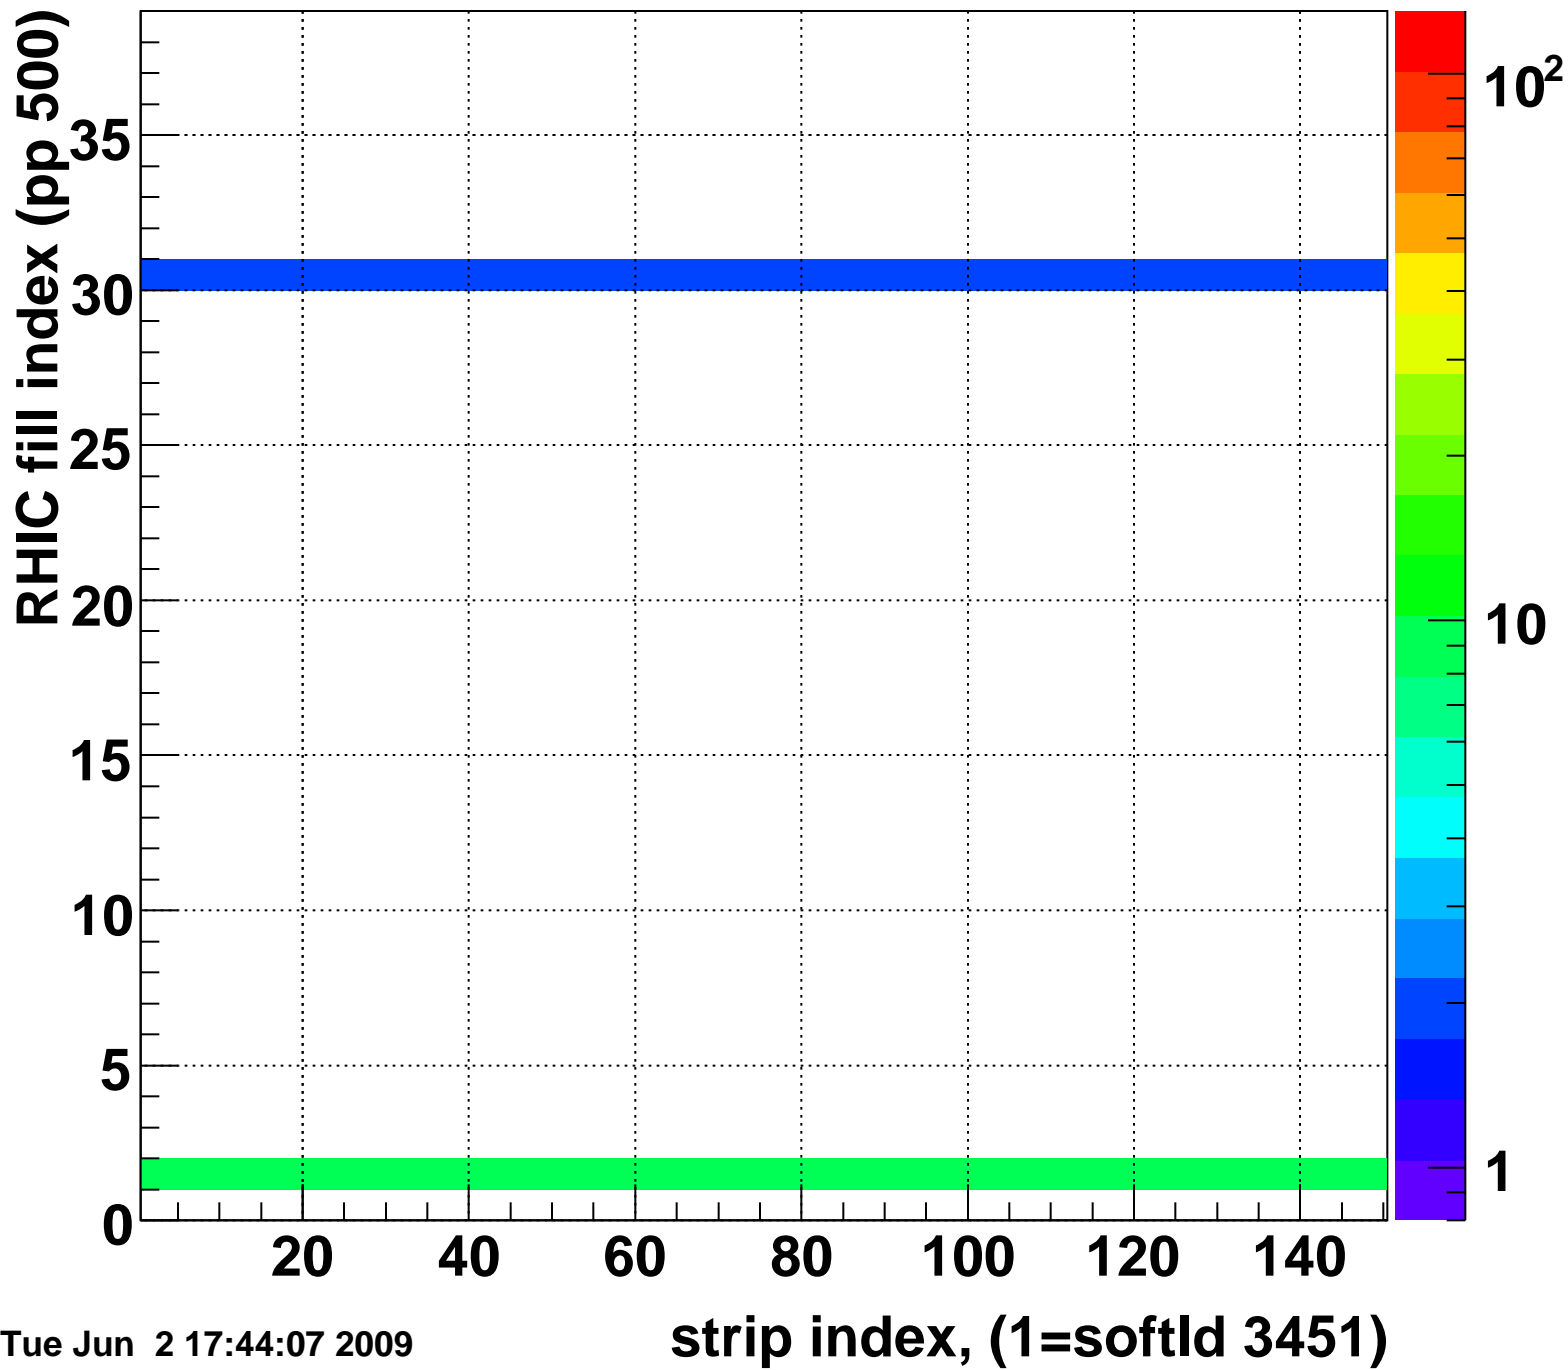

Rms of ped residuum (ADC), BSMDE mod=24, good strips

Entries 5513

Tue Jun 2 17:44:06 2009

Bad strips (color=error bits), BSMDE mod=24

Entries 337

Tue Jun 2 17:44:06 2009

Rms of ped residuum (ADC), BSMDP mod=24, good strips

Entries 5550

Tue Jun 2 17:44:07 2009

Bad strips (color=error bits), BSMDE mod=24

Entries 300

Tue Jun 2 17:44:07 2009