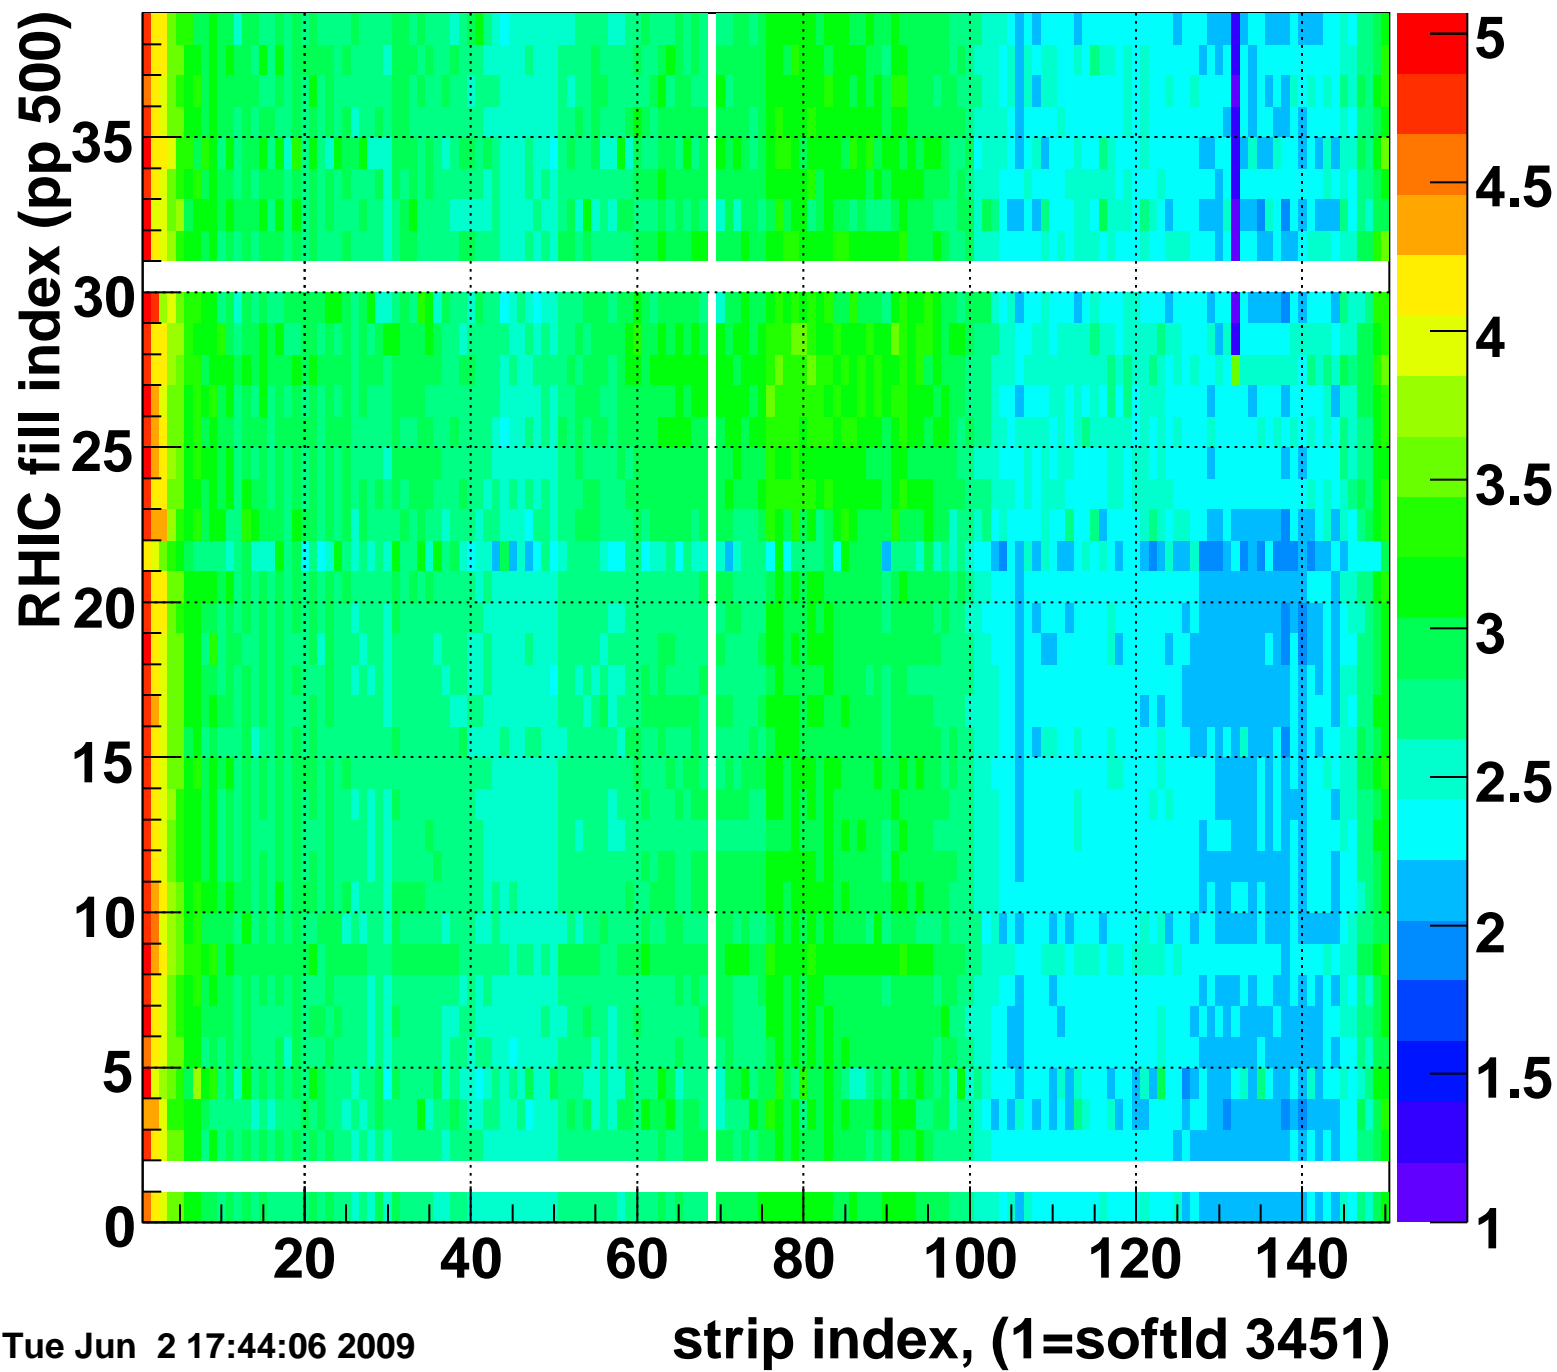

Rms of ped residuum (ADC), BSMDE mod=24, good strips

Entries 5513

Tue Jun 2 17:44:06 2009

Bad strips (color=error bits), BSMDE mod=24

Entries 337

Tue Jun 2 17:44:06 2009

Rms of ped residuum (ADC), BSMDP mod=24, good strips

Entries 5550

Tue Jun 2 17:44:07 2009

Bad strips (color=error bits), BSMDE mod=24

Entries 300

Tue Jun 2 17:44:07 2009