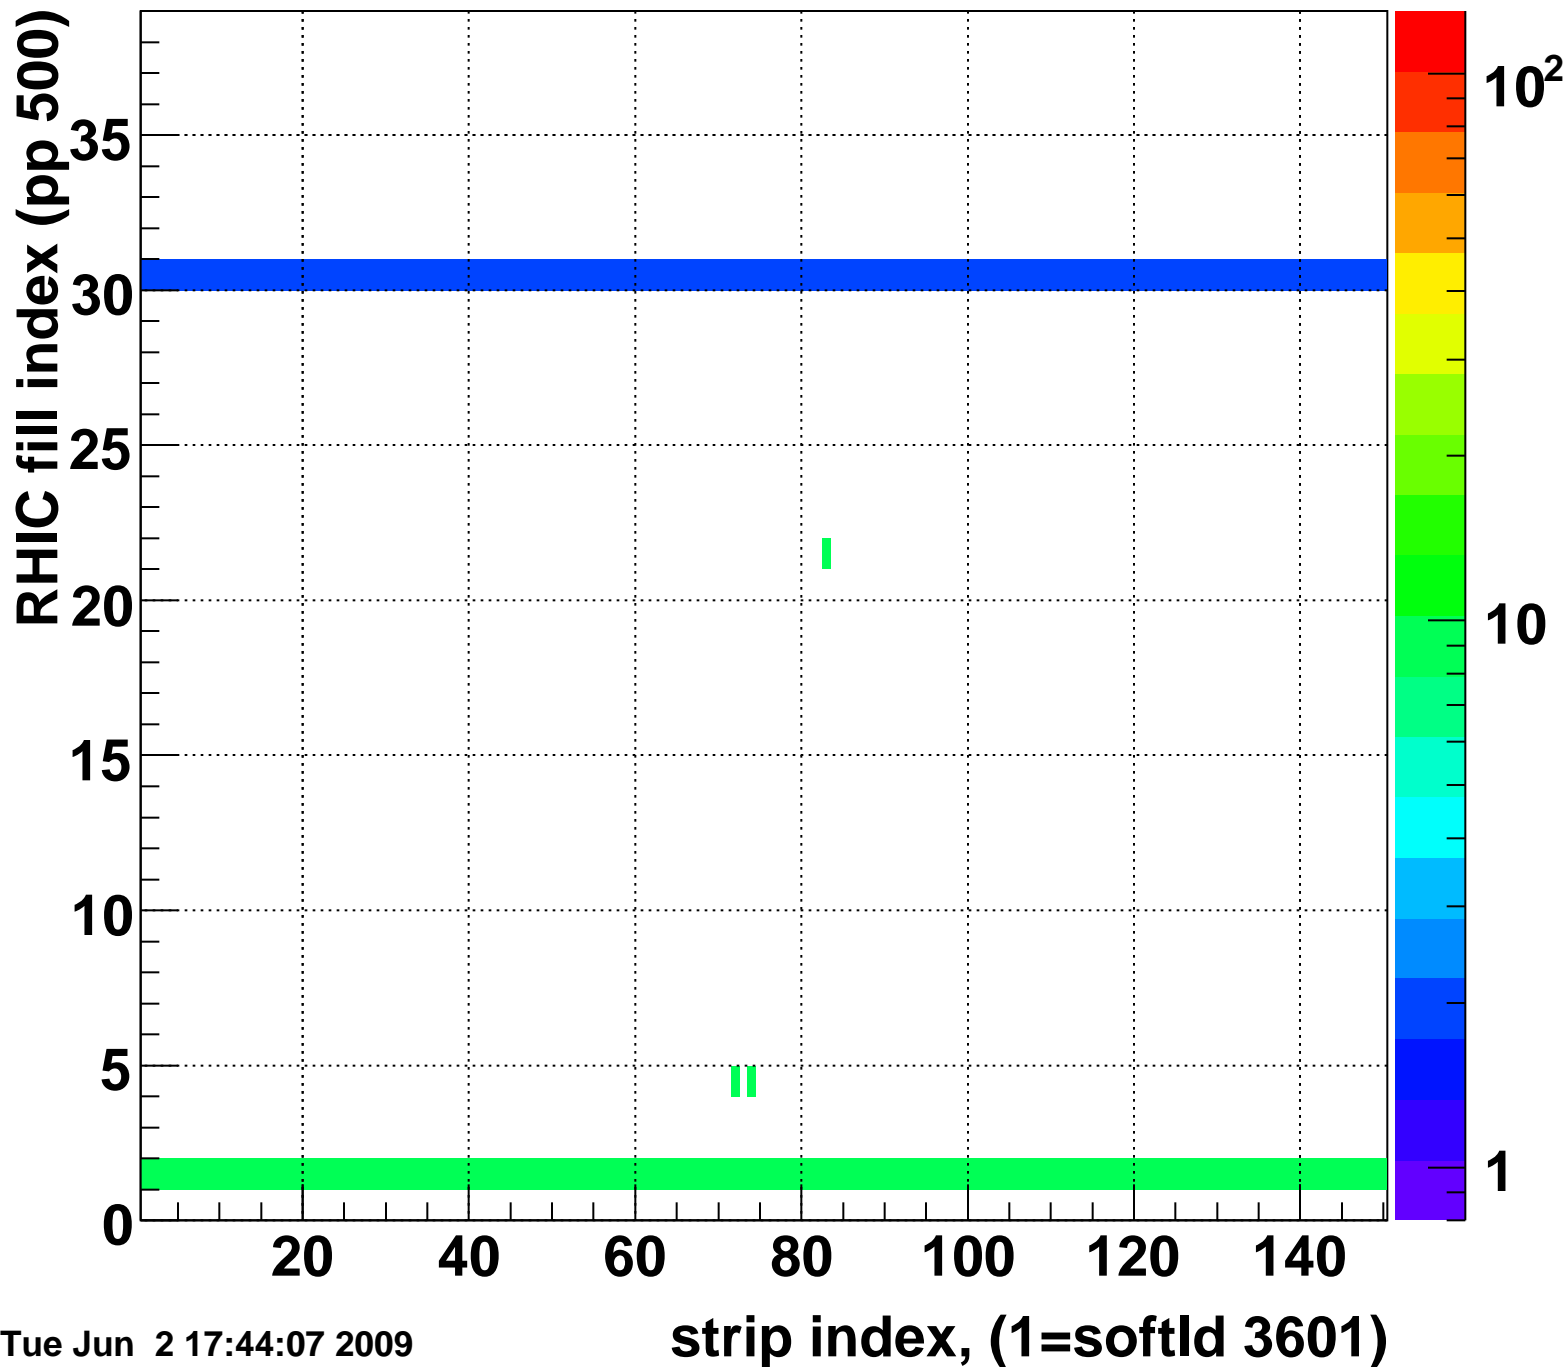

Rms of ped residuum (ADC), BSMDE mod=25, good strips

Entries 5547

Tue Jun 2 17:44:07 2009

Bad strips (color=error bits), BSMDE mod=25

Entries 303

Tue Jun 2 17:44:07 2009

Mpv of ped residuum (ADC), BSMDP mod=25, good strips

Entries 293

Tue Jun 2 17:44:07 2009

Rms of ped residuum (ADC), BSMDP mod=25, good strips

Entries 5513

Tue Jun 2 17:44:07 2009

Bad strips (color=error bits), BSMDE mod=25

Entries 337

Tue Jun 2 17:44:07 2009