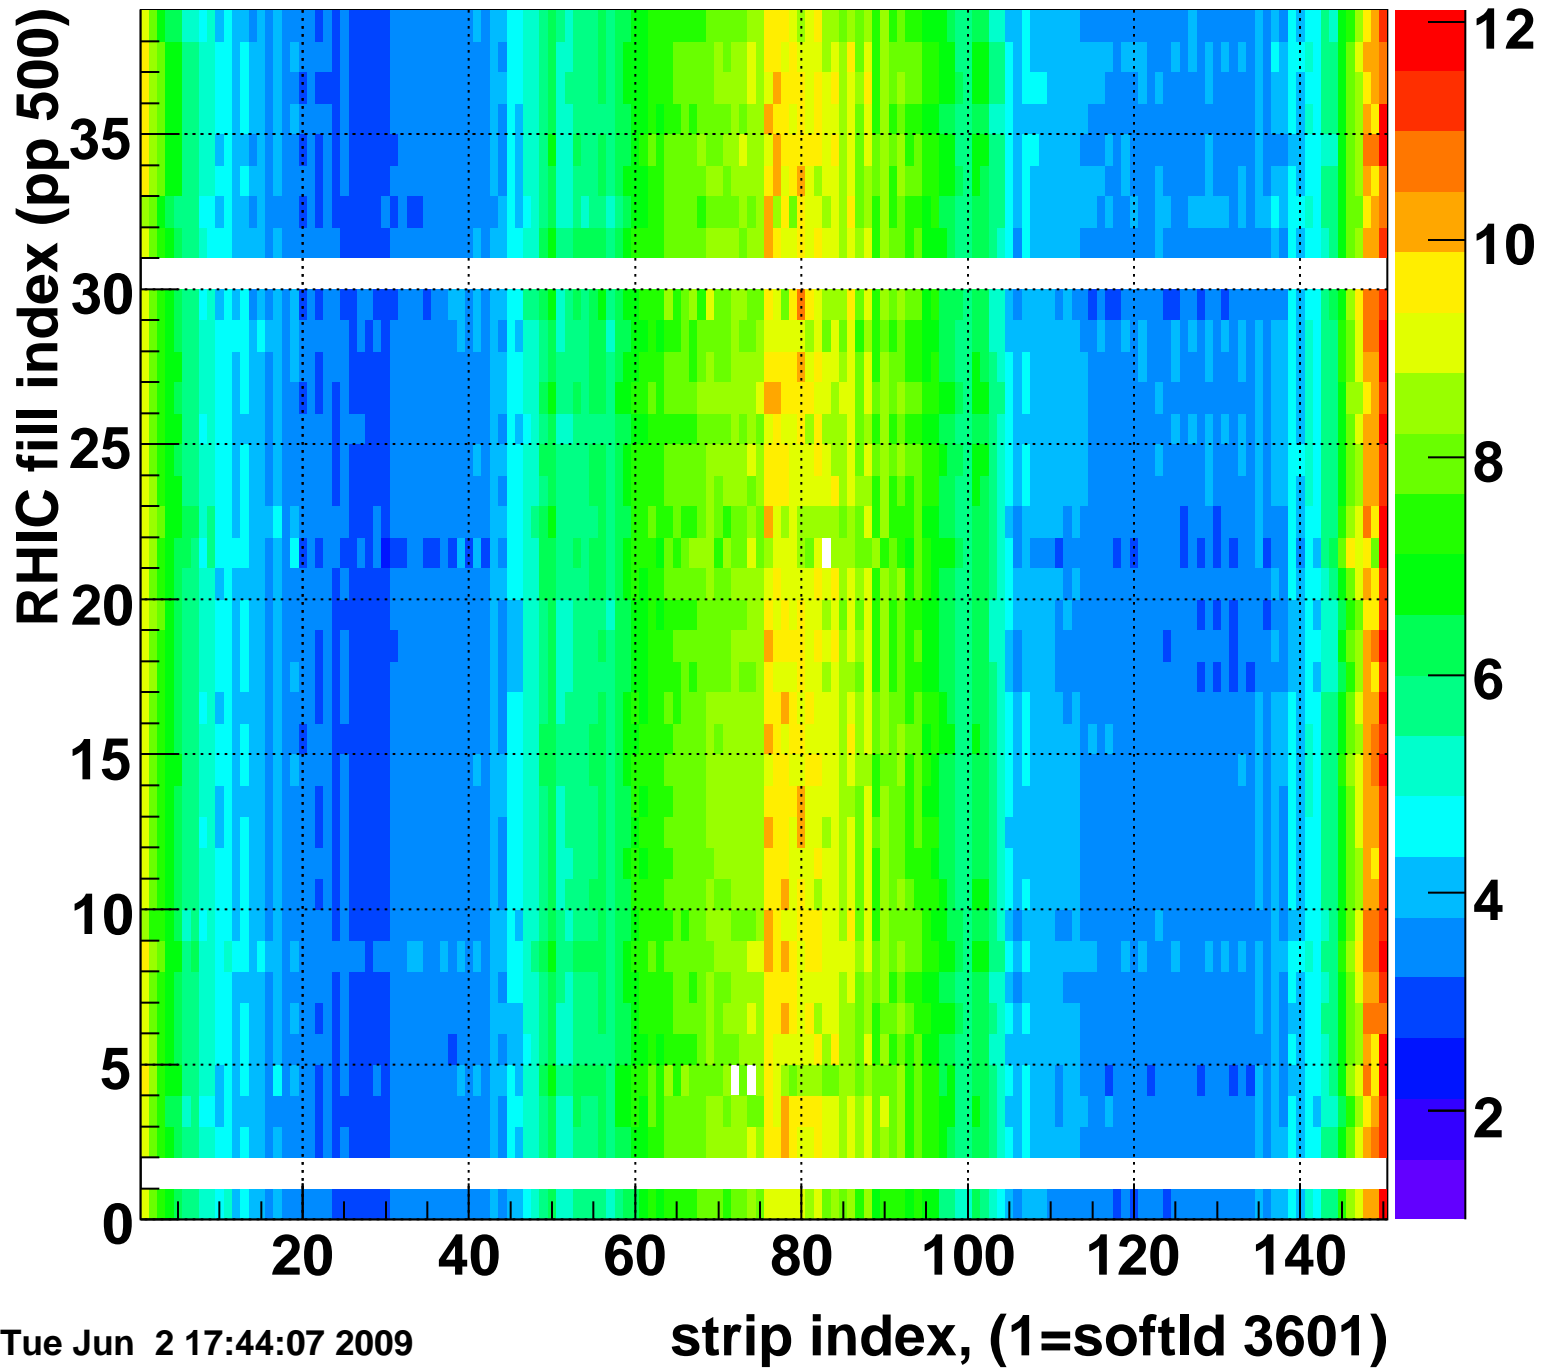

Rms of ped residuum (ADC), BSMDE mod=25, good strips

Entries 5547

Tue Jun 2 17:44:07 2009

Bad strips (color=error bits), BSMDE mod=25

Entries 303

Tue Jun 2 17:44:07 2009

Mpv of ped residuum (ADC), BSMDP mod=25, good strips

Entries 293

Tue Jun 2 17:44:07 2009

Rms of ped residuum (ADC), BSMDP mod=25, good strips

Entries 5513

Tue Jun 2 17:44:07 2009

Bad strips (color=error bits), BSMDE mod=25

Entries 337

Tue Jun 2 17:44:07 2009