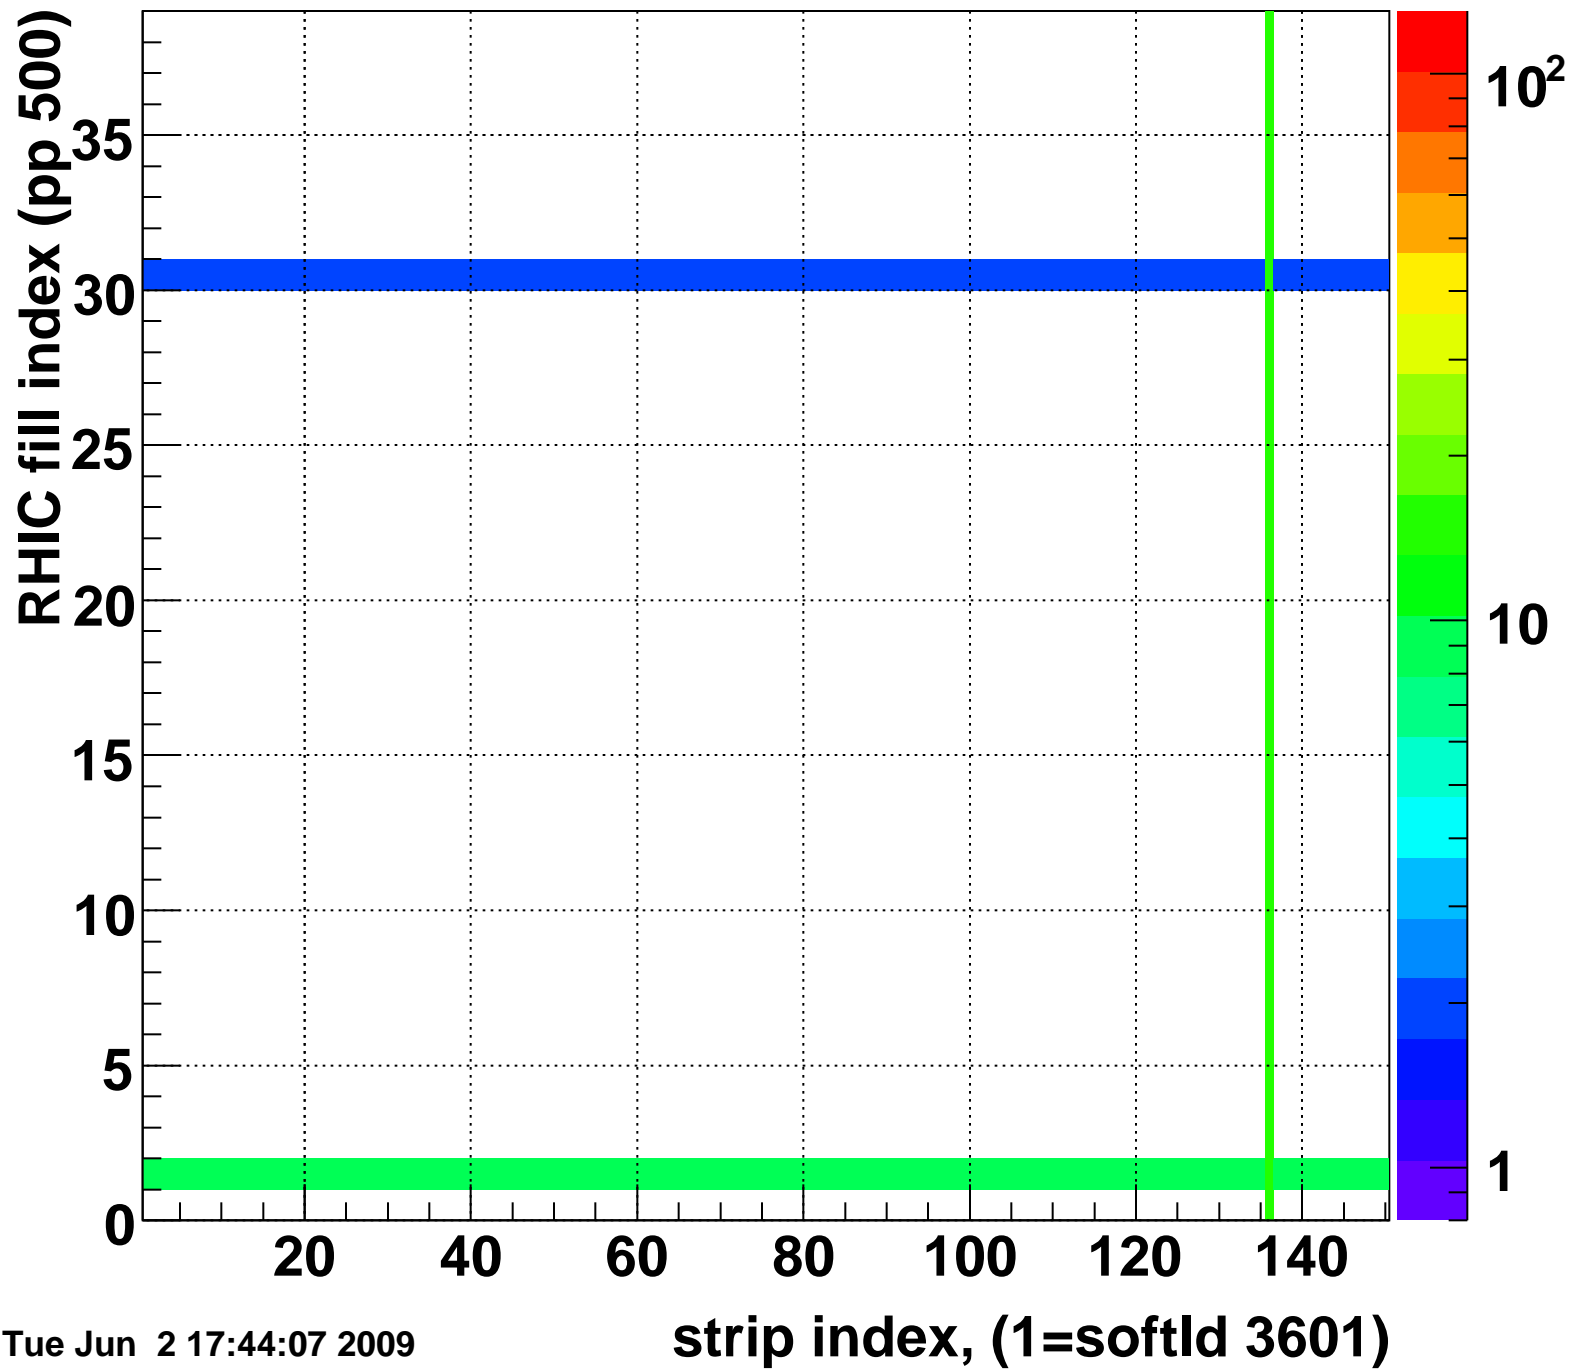

Rms of ped residuum (ADC), BSMDE mod=25, good strips

Entries 5547

Tue Jun 2 17:44:07 2009

Bad strips (color=error bits), BSMDE mod=25

Entries 303

Tue Jun 2 17:44:07 2009

Mpv of ped residuum (ADC), BSMDP mod=25, good strips

Entries 293

Tue Jun 2 17:44:07 2009

Rms of ped residuum (ADC), BSMDP mod=25, good strips

Entries 5513

Tue Jun 2 17:44:07 2009

Bad strips (color=error bits), BSMDE mod=25

Entries 337

Tue Jun 2 17:44:07 2009