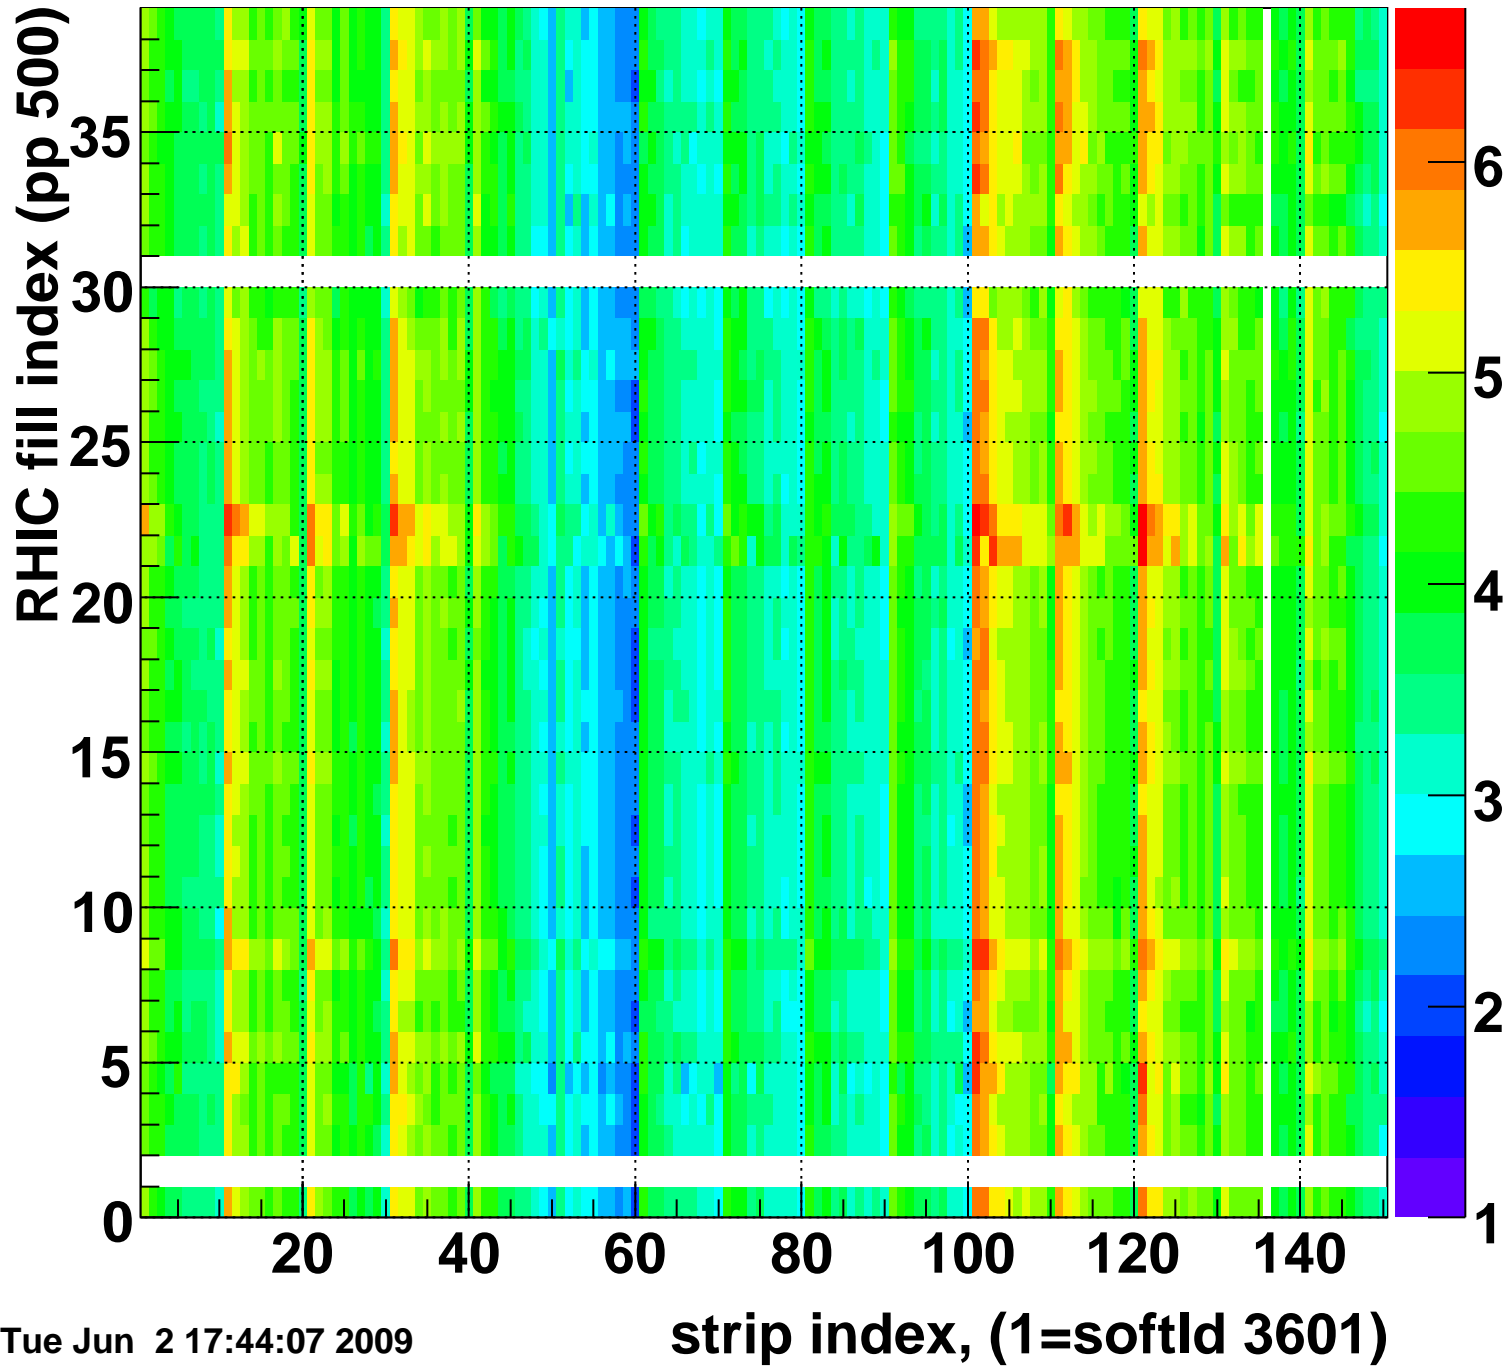

Rms of ped residuum (ADC), BSMDE mod=25, good strips

Entries 5547

Tue Jun 2 17:44:07 2009

Bad strips (color=error bits), BSMDE mod=25

Entries 303

Tue Jun 2 17:44:07 2009

Mpv of ped residuum (ADC), BSMDP mod=25, good strips

Entries 293

Tue Jun 2 17:44:07 2009

Rms of ped residuum (ADC), BSMDP mod=25, good strips

Entries 5513

Tue Jun 2 17:44:07 2009

Bad strips (color=error bits), BSMDE mod=25

Entries 337

Tue Jun 2 17:44:07 2009