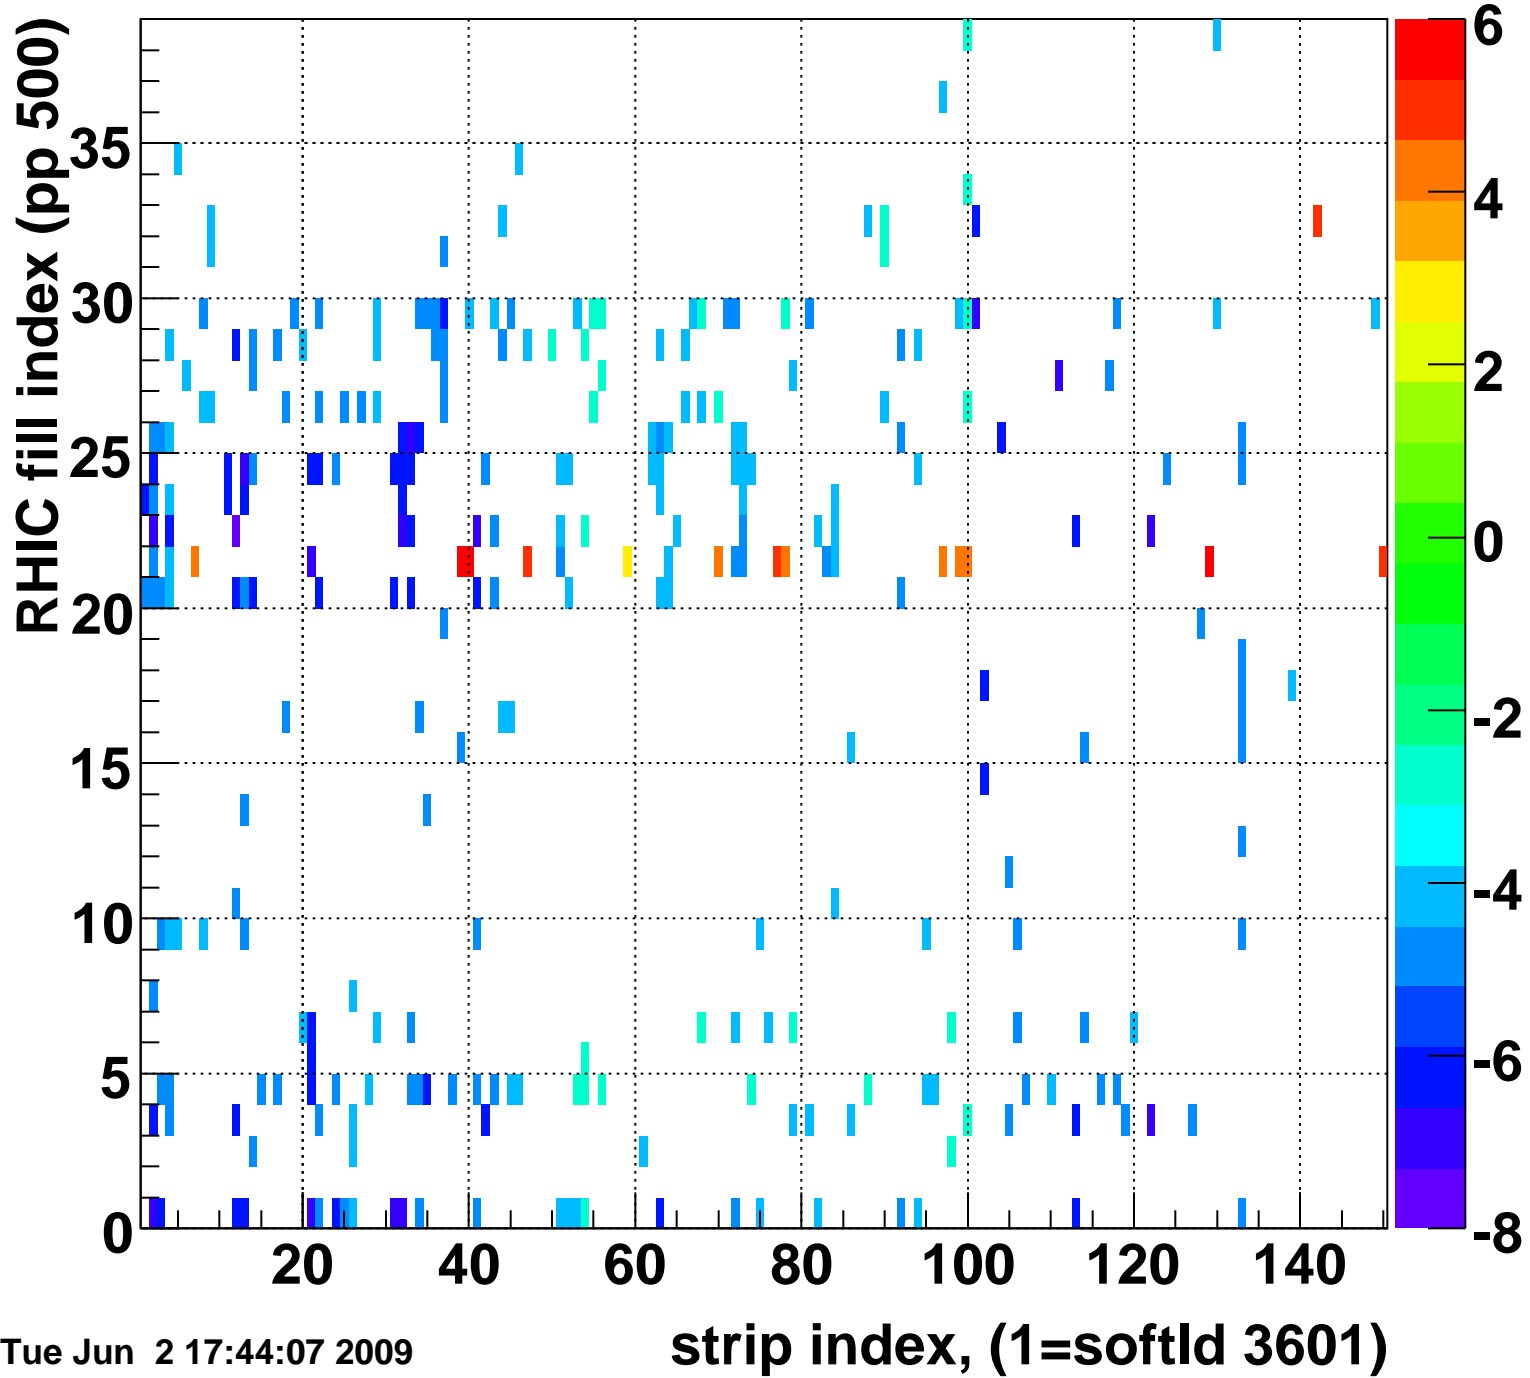

Rms of ped residuum (ADC), BSMDE mod=25, good strips

Entries 5547

Tue Jun 2 17:44:07 2009

Bad strips (color=error bits), BSMDE mod=25

Entries 303

Tue Jun 2 17:44:07 2009

Mpv of ped residuum (ADC), BSMDP mod=25, good strips

Entries 293

Tue Jun 2 17:44:07 2009

Rms of ped residuum (ADC), BSMDP mod=25, good strips

Entries 5513

Tue Jun 2 17:44:07 2009

Bad strips (color=error bits), BSMDE mod=25

Entries 337

Tue Jun 2 17:44:07 2009