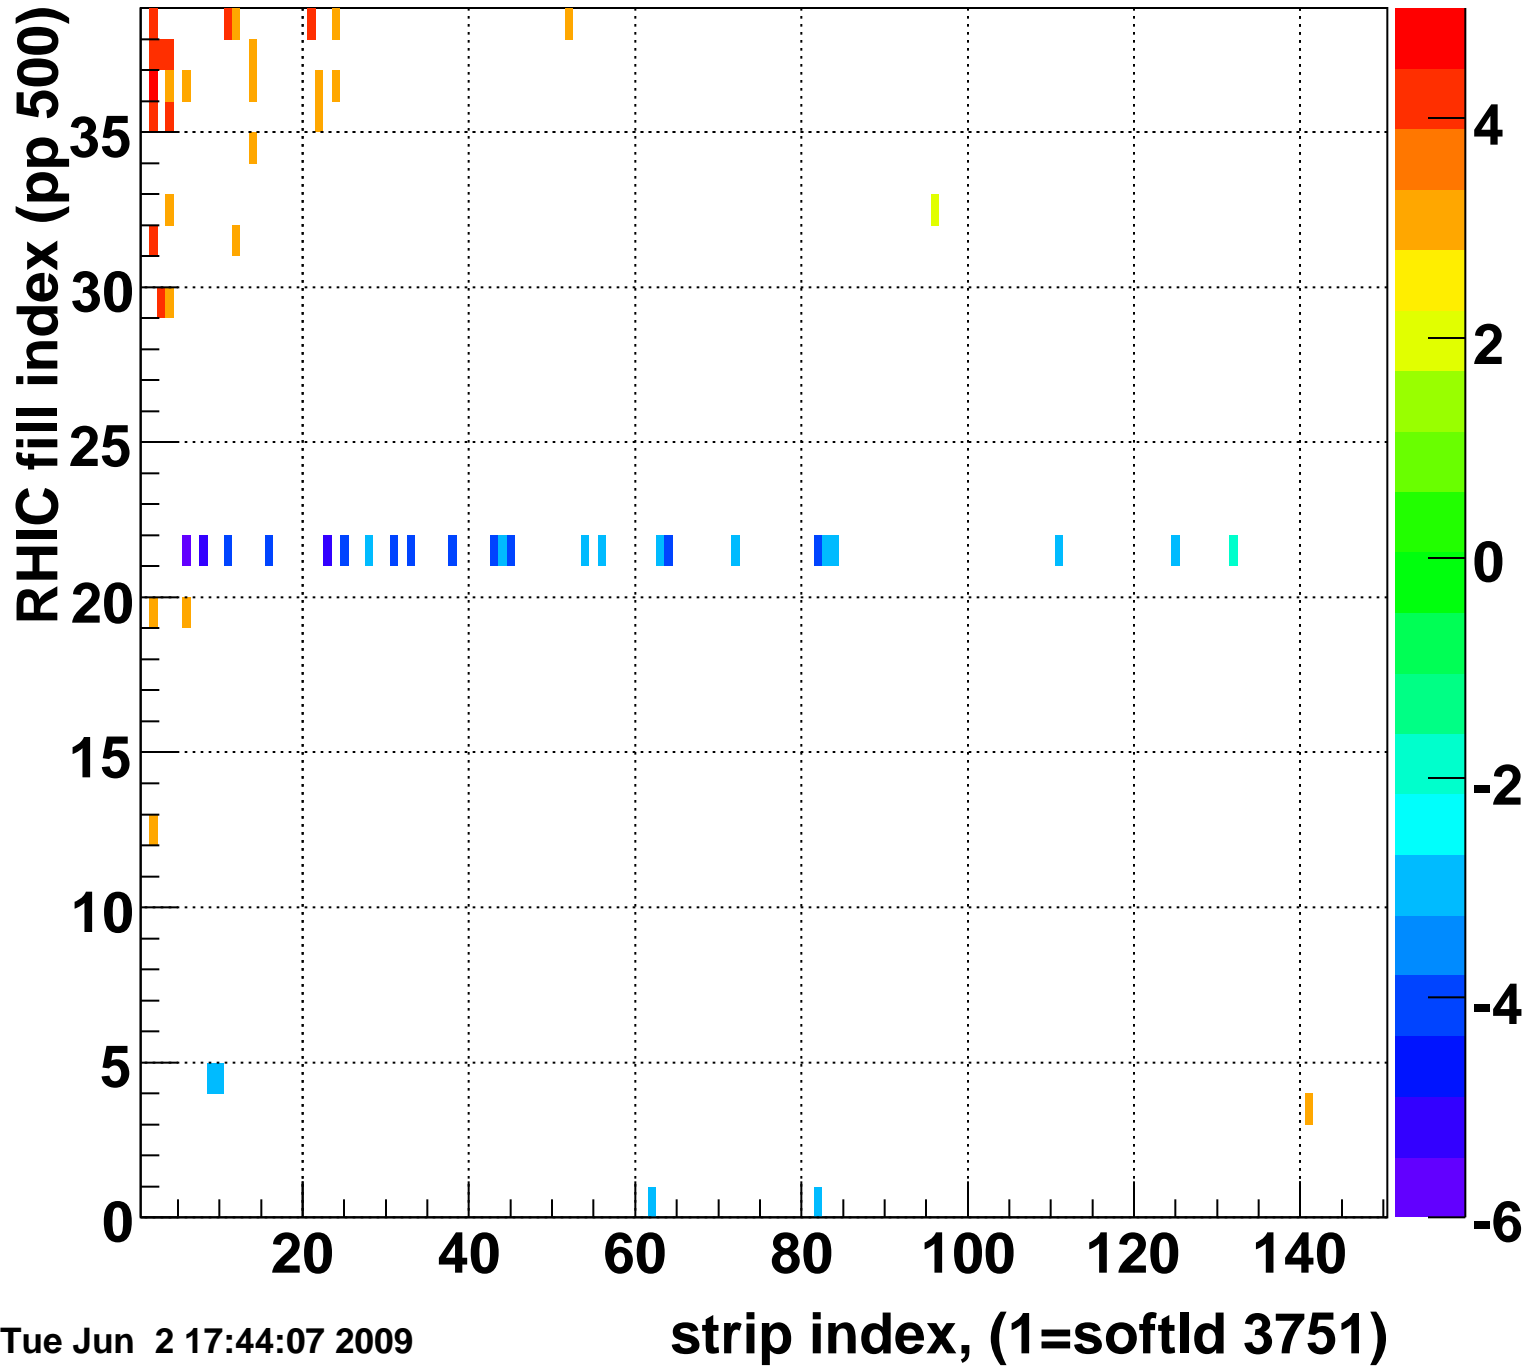

Rms of ped residuum (ADC), BSMDE mod=26, good strips

Entries 5403

Tue Jun 2 17:44:07 2009

Bad strips (color=error bits), BSMDE mod=26

Entries 447

Tue Jun 2 17:44:07 2009

Rms of ped residuum (ADC), BSMDP mod=26, good strips

Entries 5550

Tue Jun 2 17:44:07 2009

Bad strips (color=error bits), BSMDE mod=26

Entries 300

Tue Jun 2 17:44:08 2009