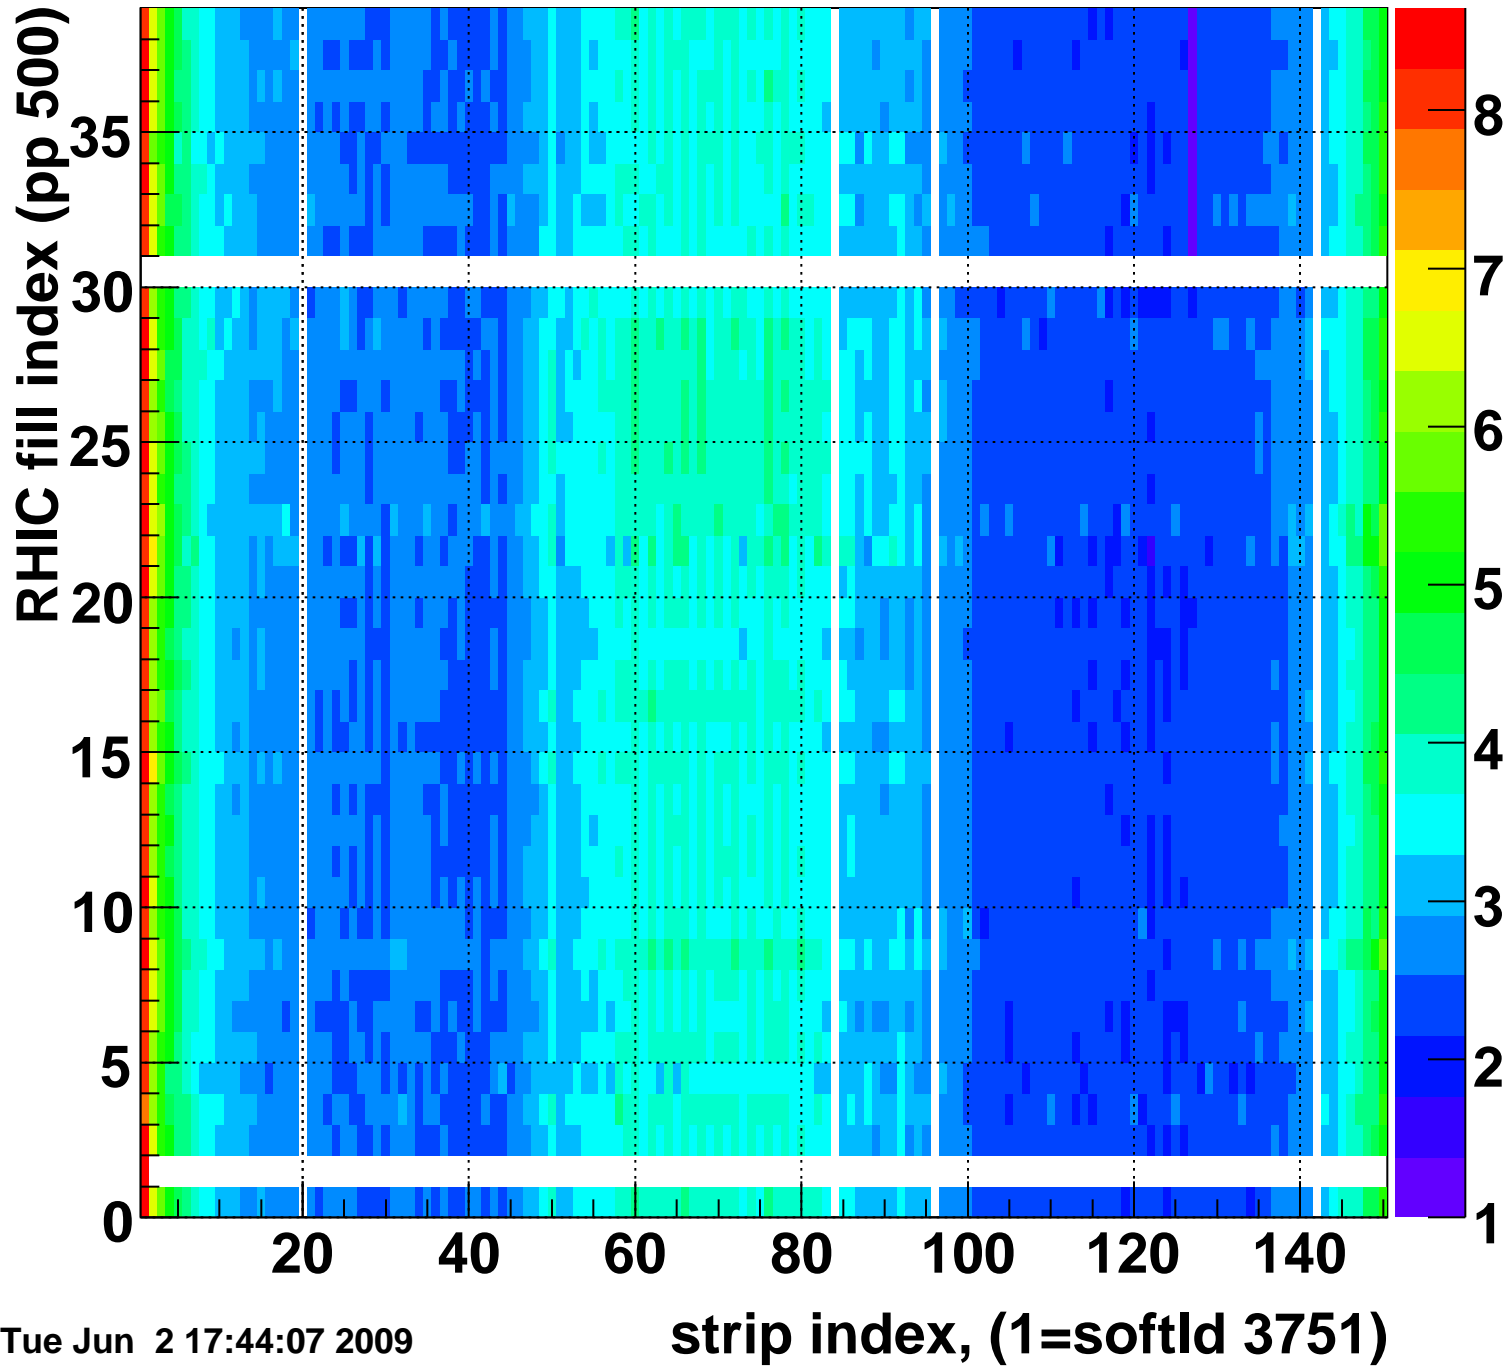

Rms of ped residuum (ADC), BSMDE mod=26, good strips

Entries 5403

Tue Jun 2 17:44:07 2009

Bad strips (color=error bits), BSMDE mod=26

Entries 447

Tue Jun 2 17:44:07 2009

Rms of ped residuum (ADC), BSMDP mod=26, good strips

Entries 5550

Tue Jun 2 17:44:07 2009

Bad strips (color=error bits), BSMDE mod=26

Entries 300

Tue Jun 2 17:44:08 2009