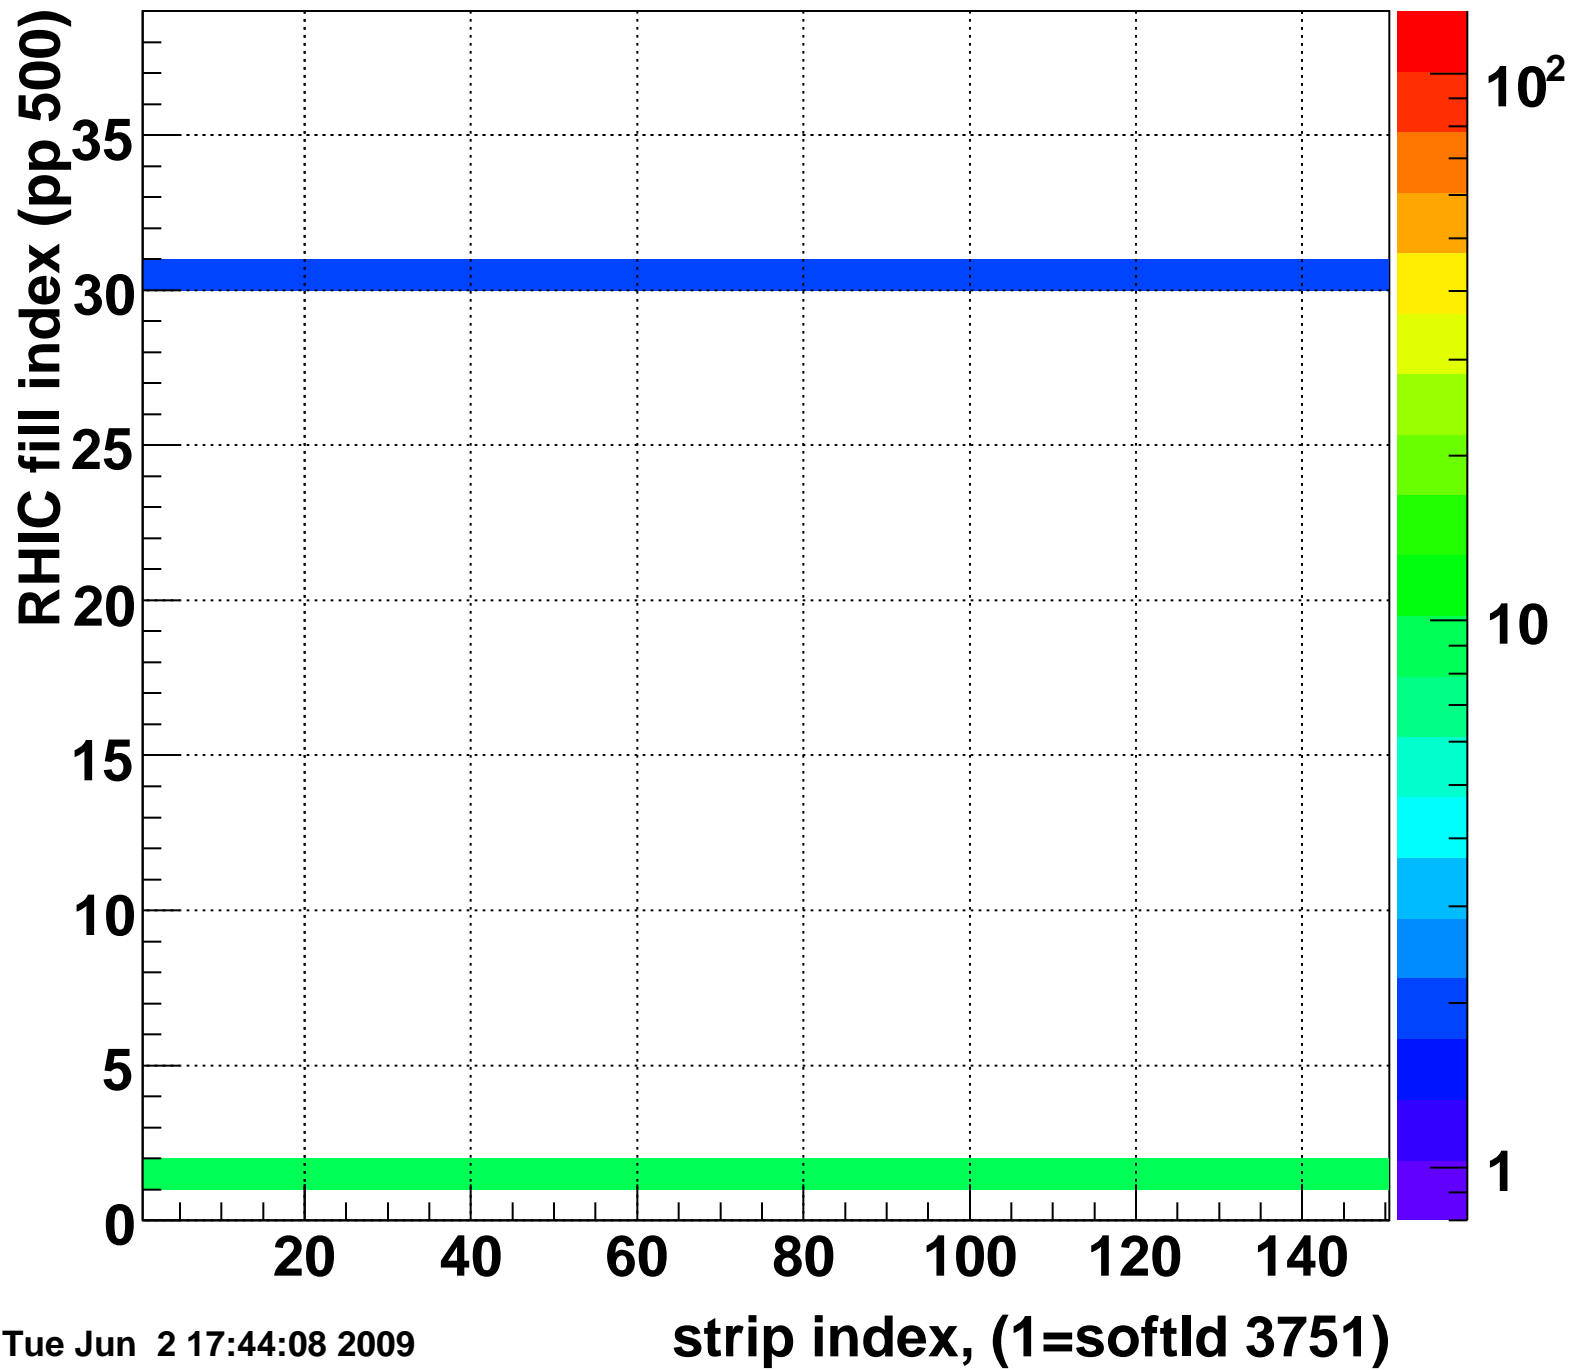

Rms of ped residuum (ADC), BSMDE mod=26, good strips

Entries 5403

Tue Jun 2 17:44:07 2009

Bad strips (color=error bits), BSMDE mod=26

Entries 447

Tue Jun 2 17:44:07 2009

Rms of ped residuum (ADC), BSMDP mod=26, good strips

Entries 5550

Tue Jun 2 17:44:07 2009

Bad strips (color=error bits), BSMDE mod=26

Entries 300

Tue Jun 2 17:44:08 2009