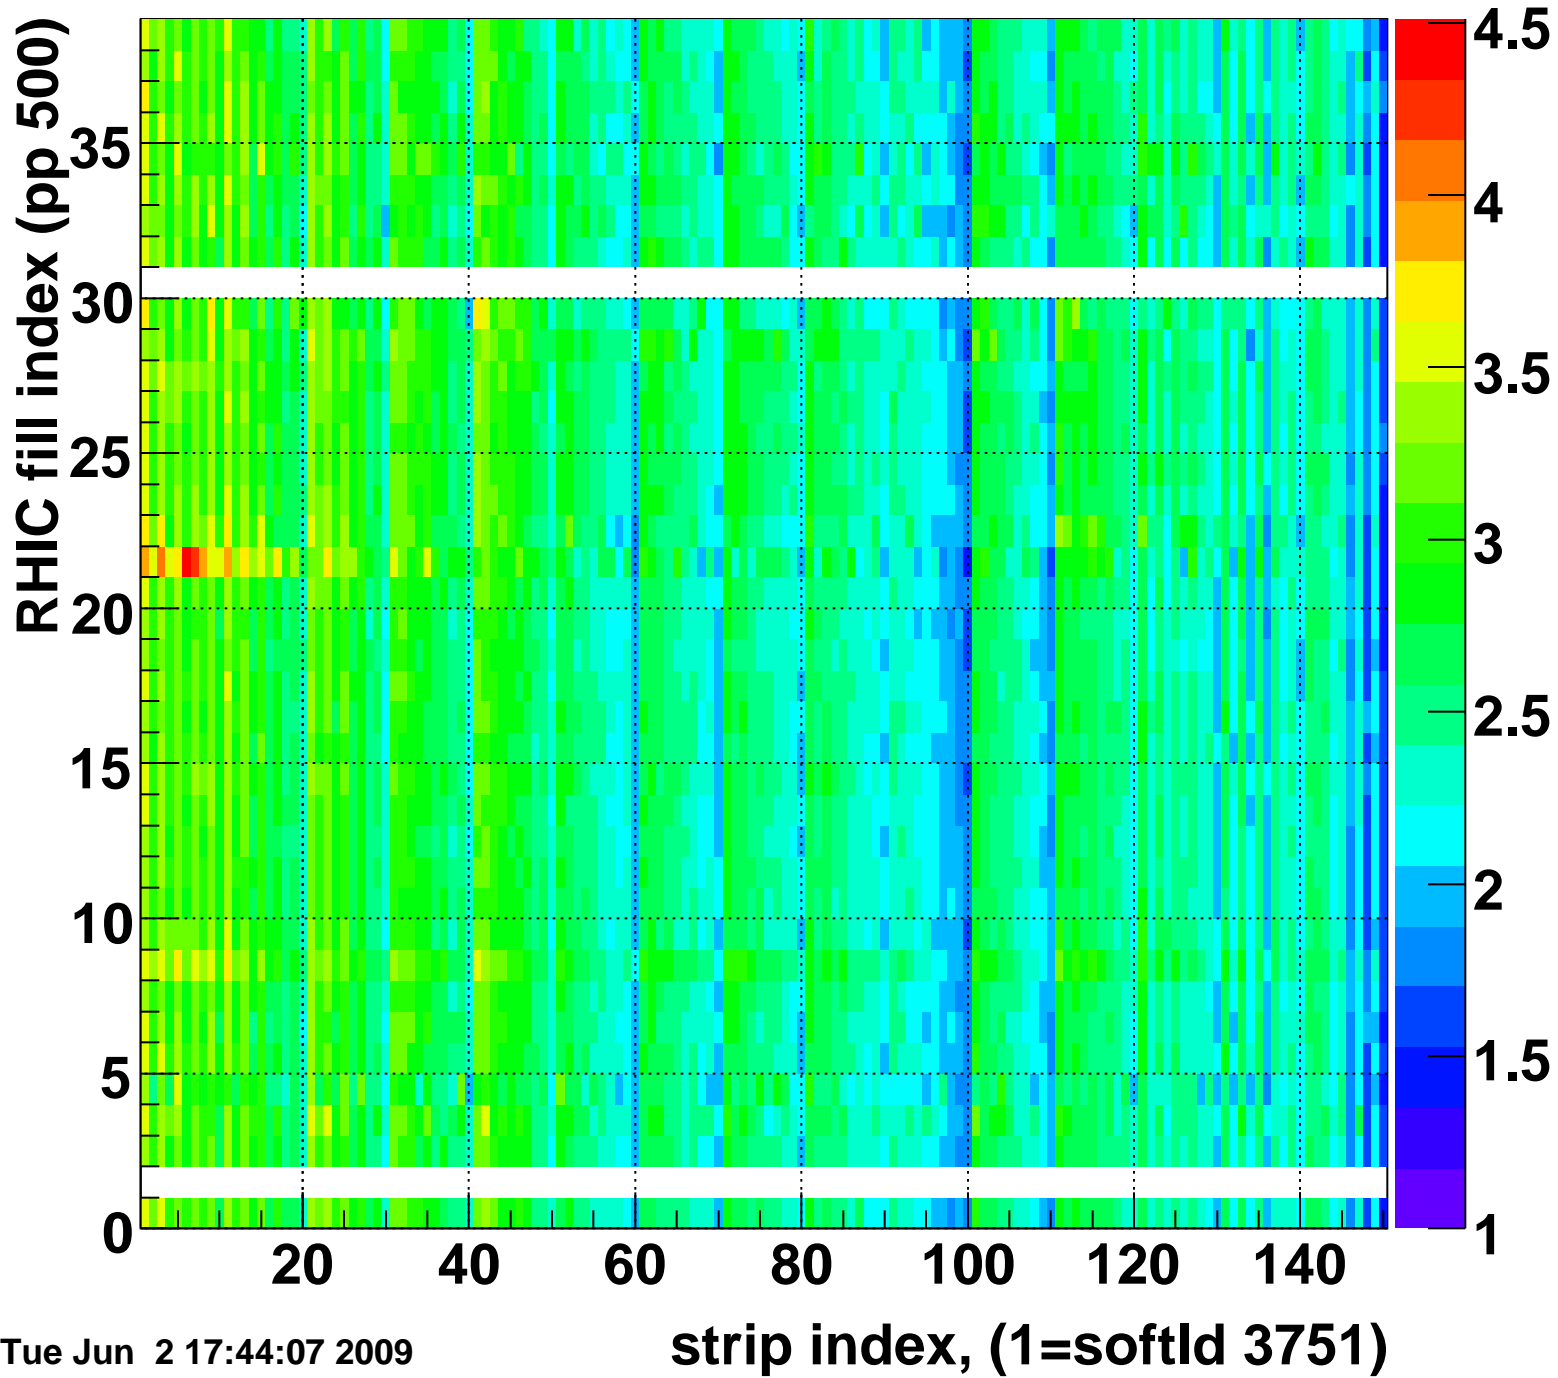

Rms of ped residuum (ADC), BSMDE mod=26, good strips

Entries 5403

Tue Jun 2 17:44:07 2009

Bad strips (color=error bits), BSMDE mod=26

Entries 447

Tue Jun 2 17:44:07 2009

Rms of ped residuum (ADC), BSMDP mod=26, good strips

Entries 5550

Tue Jun 2 17:44:07 2009

Bad strips (color=error bits), BSMDE mod=26

Entries 300

Tue Jun 2 17:44:08 2009