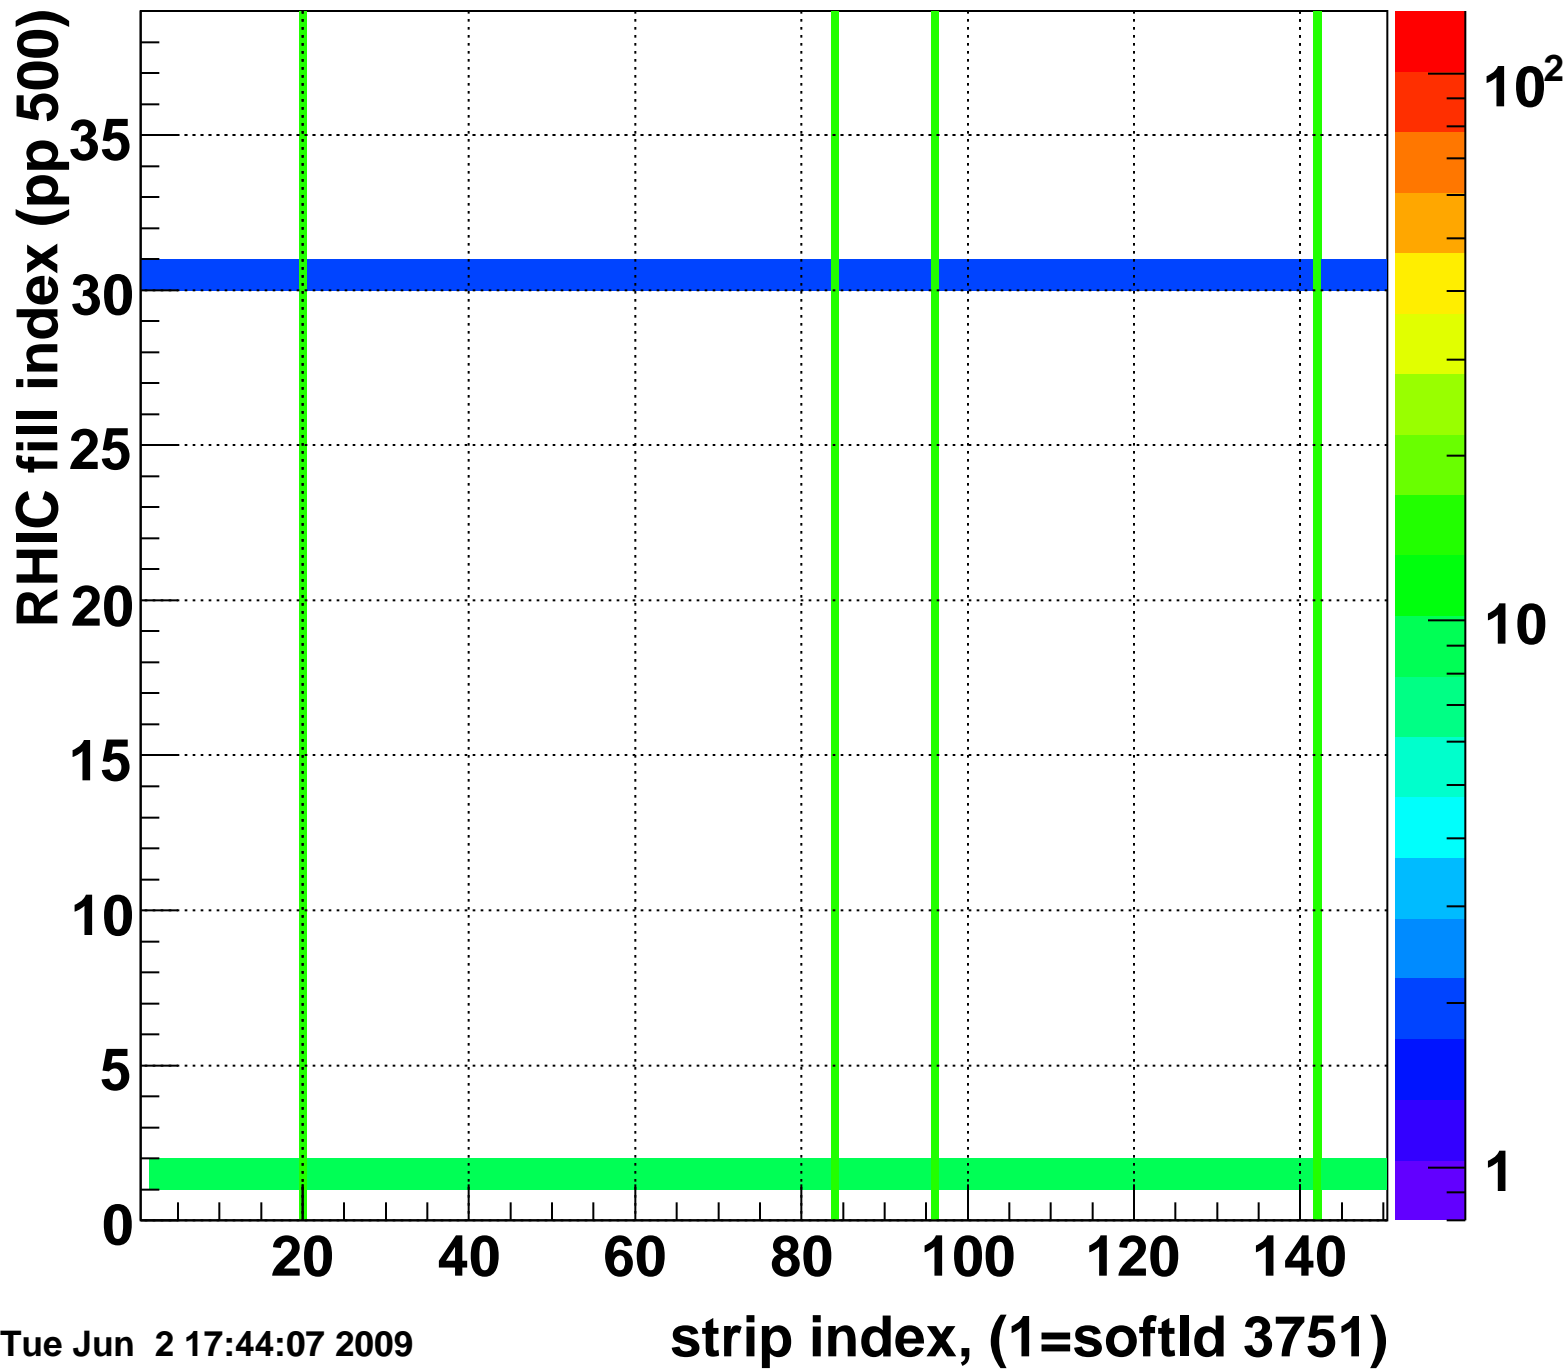

Rms of ped residuum (ADC), BSMDE mod=26, good strips

Entries 5403

Tue Jun 2 17:44:07 2009

Bad strips (color=error bits), BSMDE mod=26

Entries 447

Tue Jun 2 17:44:07 2009

Rms of ped residuum (ADC), BSMDP mod=26, good strips

Entries 5550

Tue Jun 2 17:44:07 2009

Bad strips (color=error bits), BSMDE mod=26

Entries 300

Tue Jun 2 17:44:08 2009