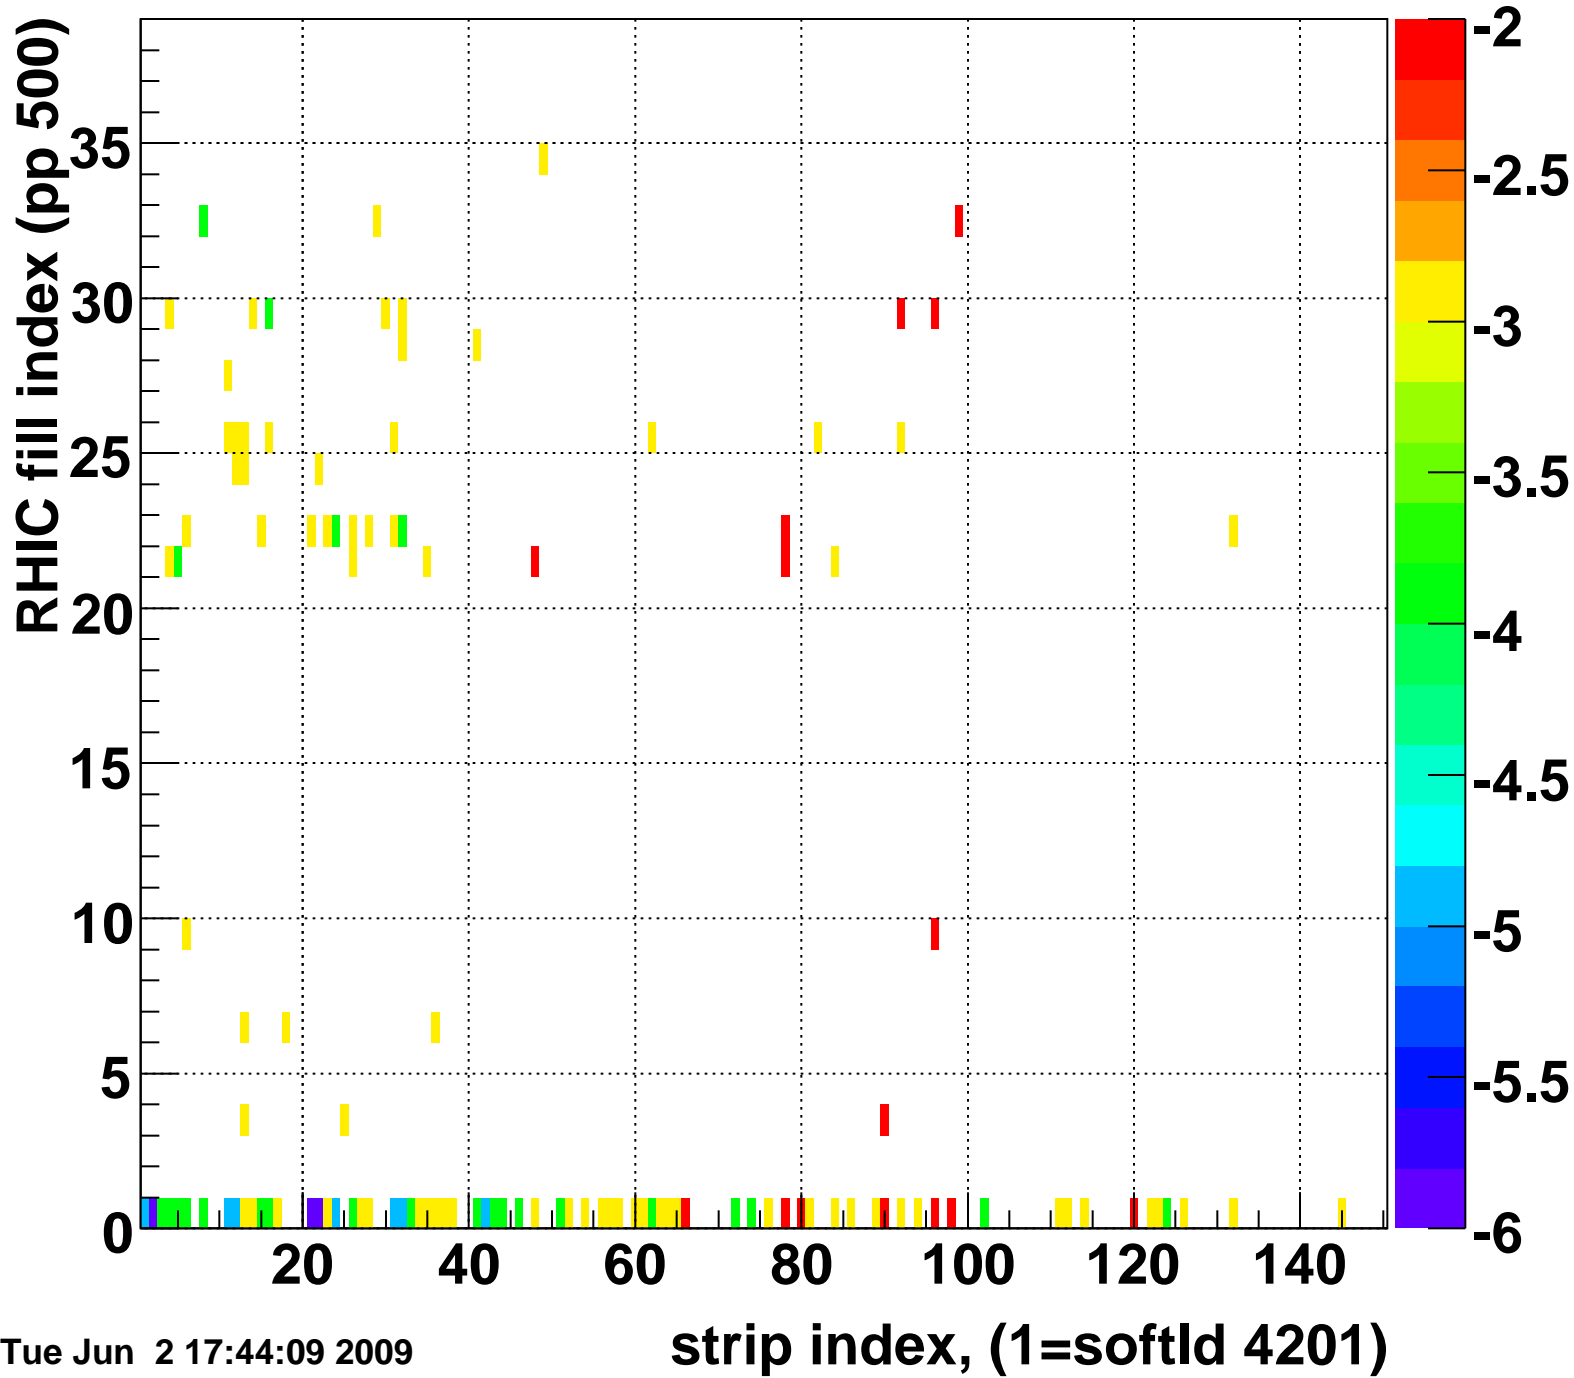

Rms of ped residuum (ADC), BSMDE mod=29, good strips

Entries 5439

Tue Jun 2 17:44:08 2009

Bad strips (color=error bits), BSMDE mod=29

Entries 411

Tue Jun 2 17:44:09 2009

Mpv of ped residuum (ADC), BSMDP mod=29, good strips

Entries 124

Tue Jun 2 17:44:09 2009

Rms of ped residuum (ADC), BSMDP mod=29, good strips

Entries 5550

Tue Jun 2 17:44:09 2009

Bad strips (color=error bits), BSMDE mod=29

Entries 300

Tue Jun 2 17:44:09 2009