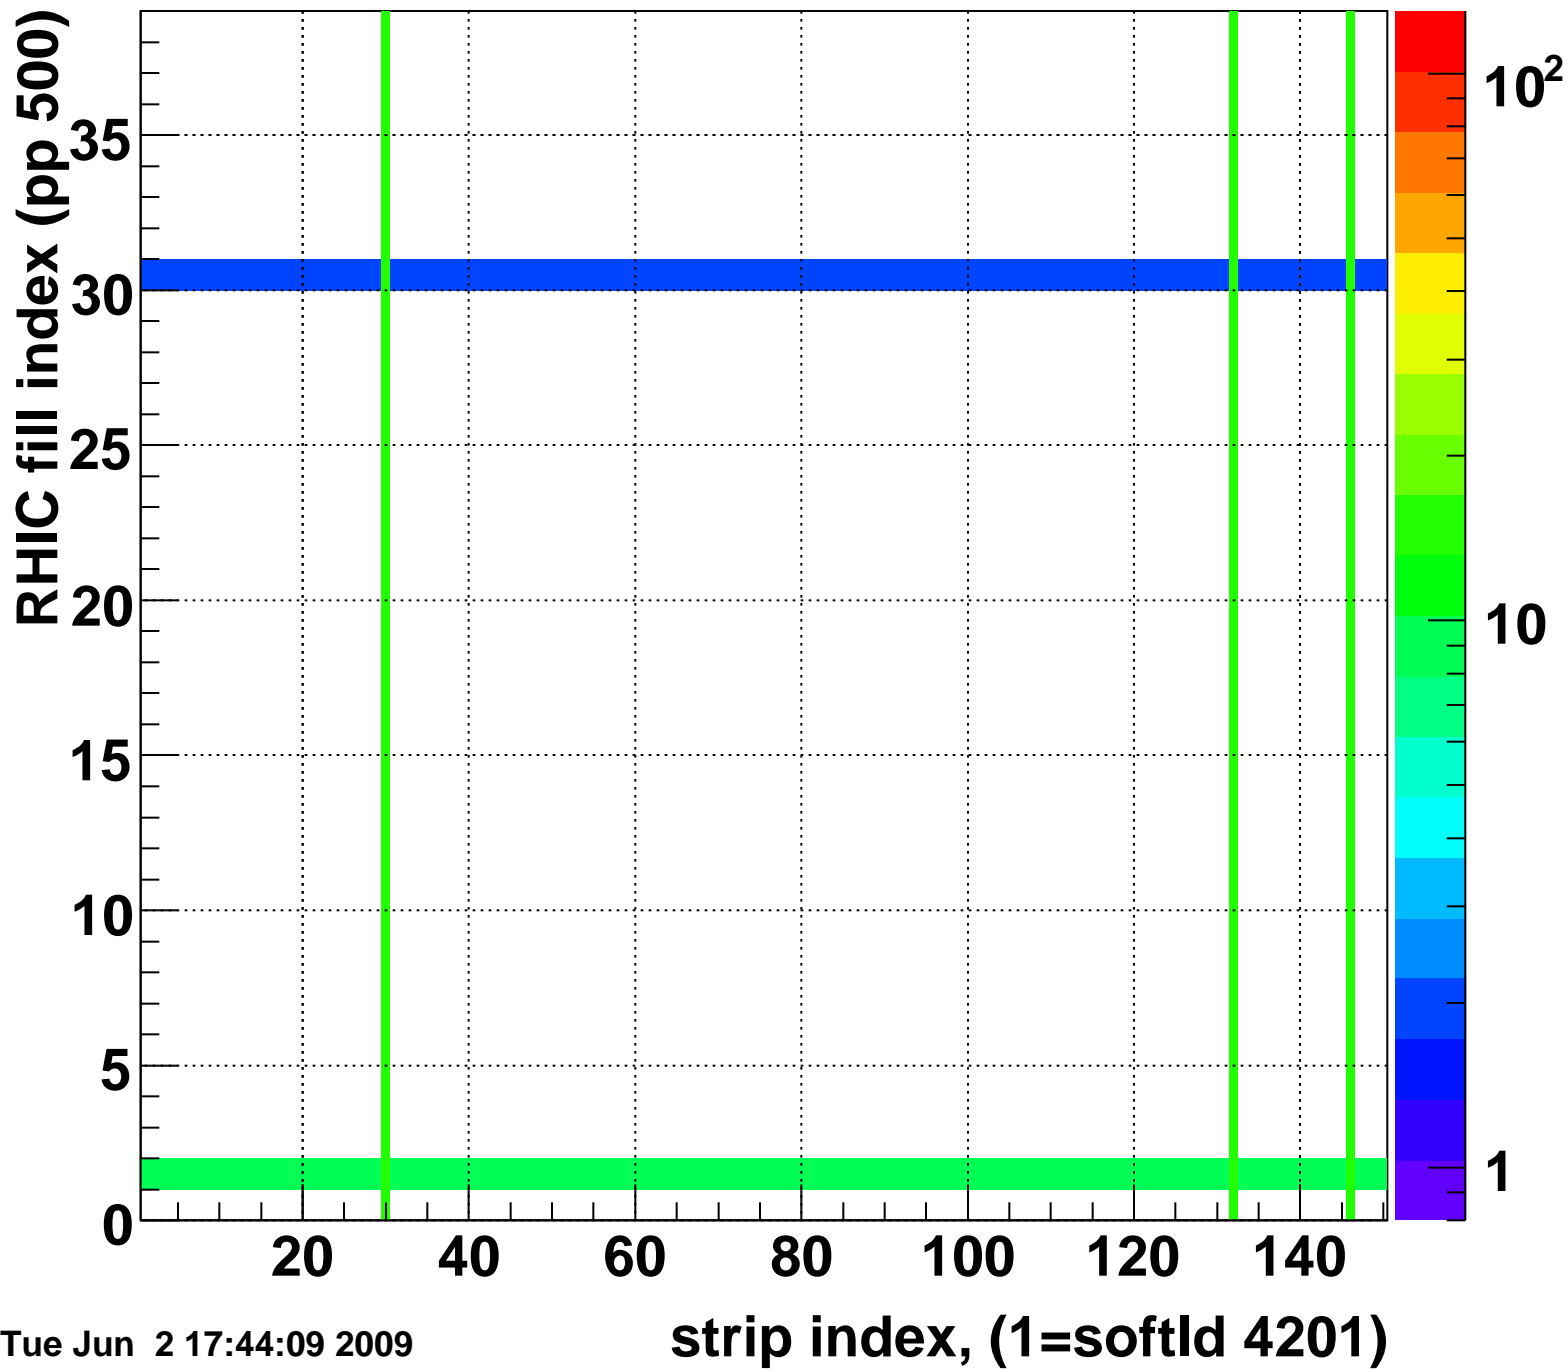

Rms of ped residuum (ADC), BSMDE mod=29, good strips

Entries 5439

Tue Jun 2 17:44:08 2009

Bad strips (color=error bits), BSMDE mod=29

Entries 411

Tue Jun 2 17:44:09 2009

Mpv of ped residuum (ADC), BSMDP mod=29, good strips

Entries 124

Tue Jun 2 17:44:09 2009

Rms of ped residuum (ADC), BSMDP mod=29, good strips

Entries 5550

Tue Jun 2 17:44:09 2009

Bad strips (color=error bits), BSMDE mod=29

Entries 300

Tue Jun 2 17:44:09 2009