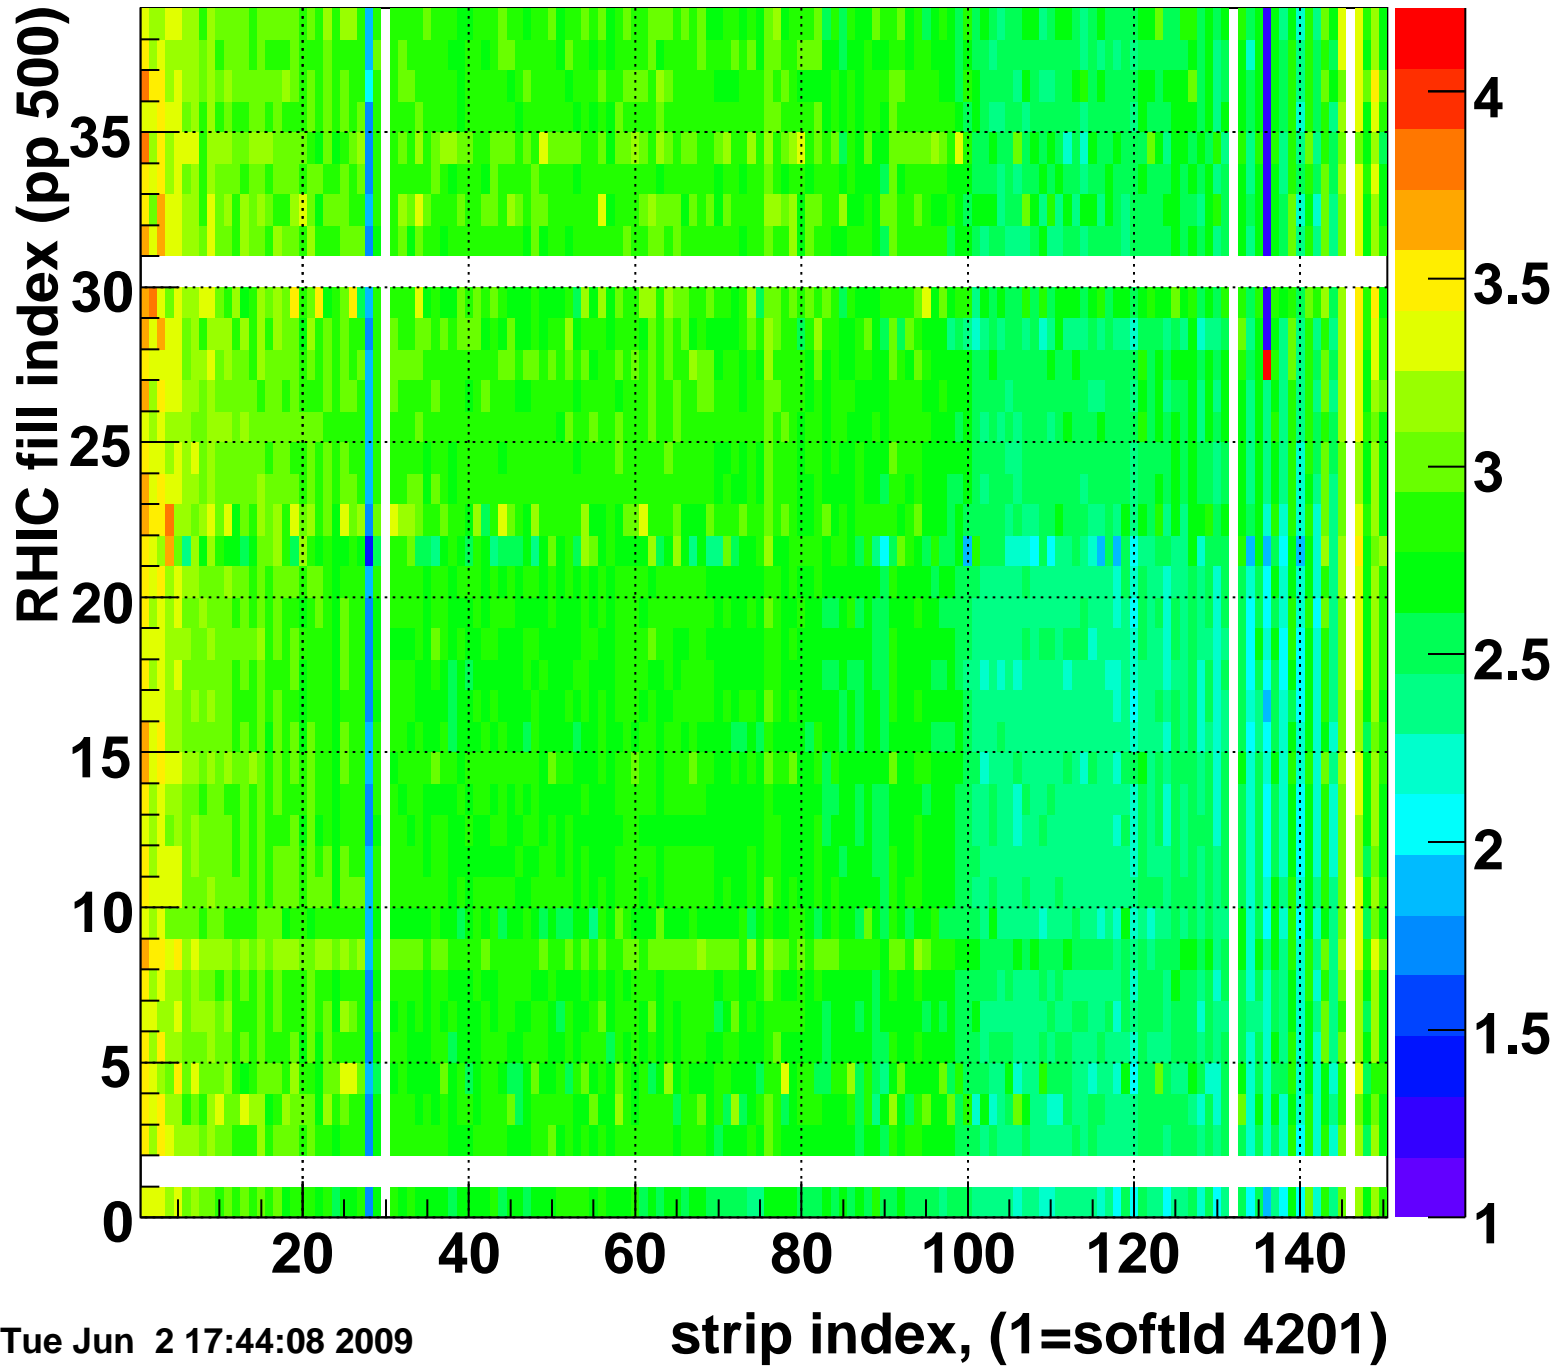

Rms of ped residuum (ADC), BSMDE mod=29, good strips

Entries 5439

Tue Jun 2 17:44:08 2009

Bad strips (color=error bits), BSMDE mod=29

Entries 411

Tue Jun 2 17:44:09 2009

Mpv of ped residuum (ADC), BSMDP mod=29, good strips

Entries 124

Tue Jun 2 17:44:09 2009

Rms of ped residuum (ADC), BSMDP mod=29, good strips

Entries 5550

Tue Jun 2 17:44:09 2009

Bad strips (color=error bits), BSMDE mod=29

Entries 300

Tue Jun 2 17:44:09 2009