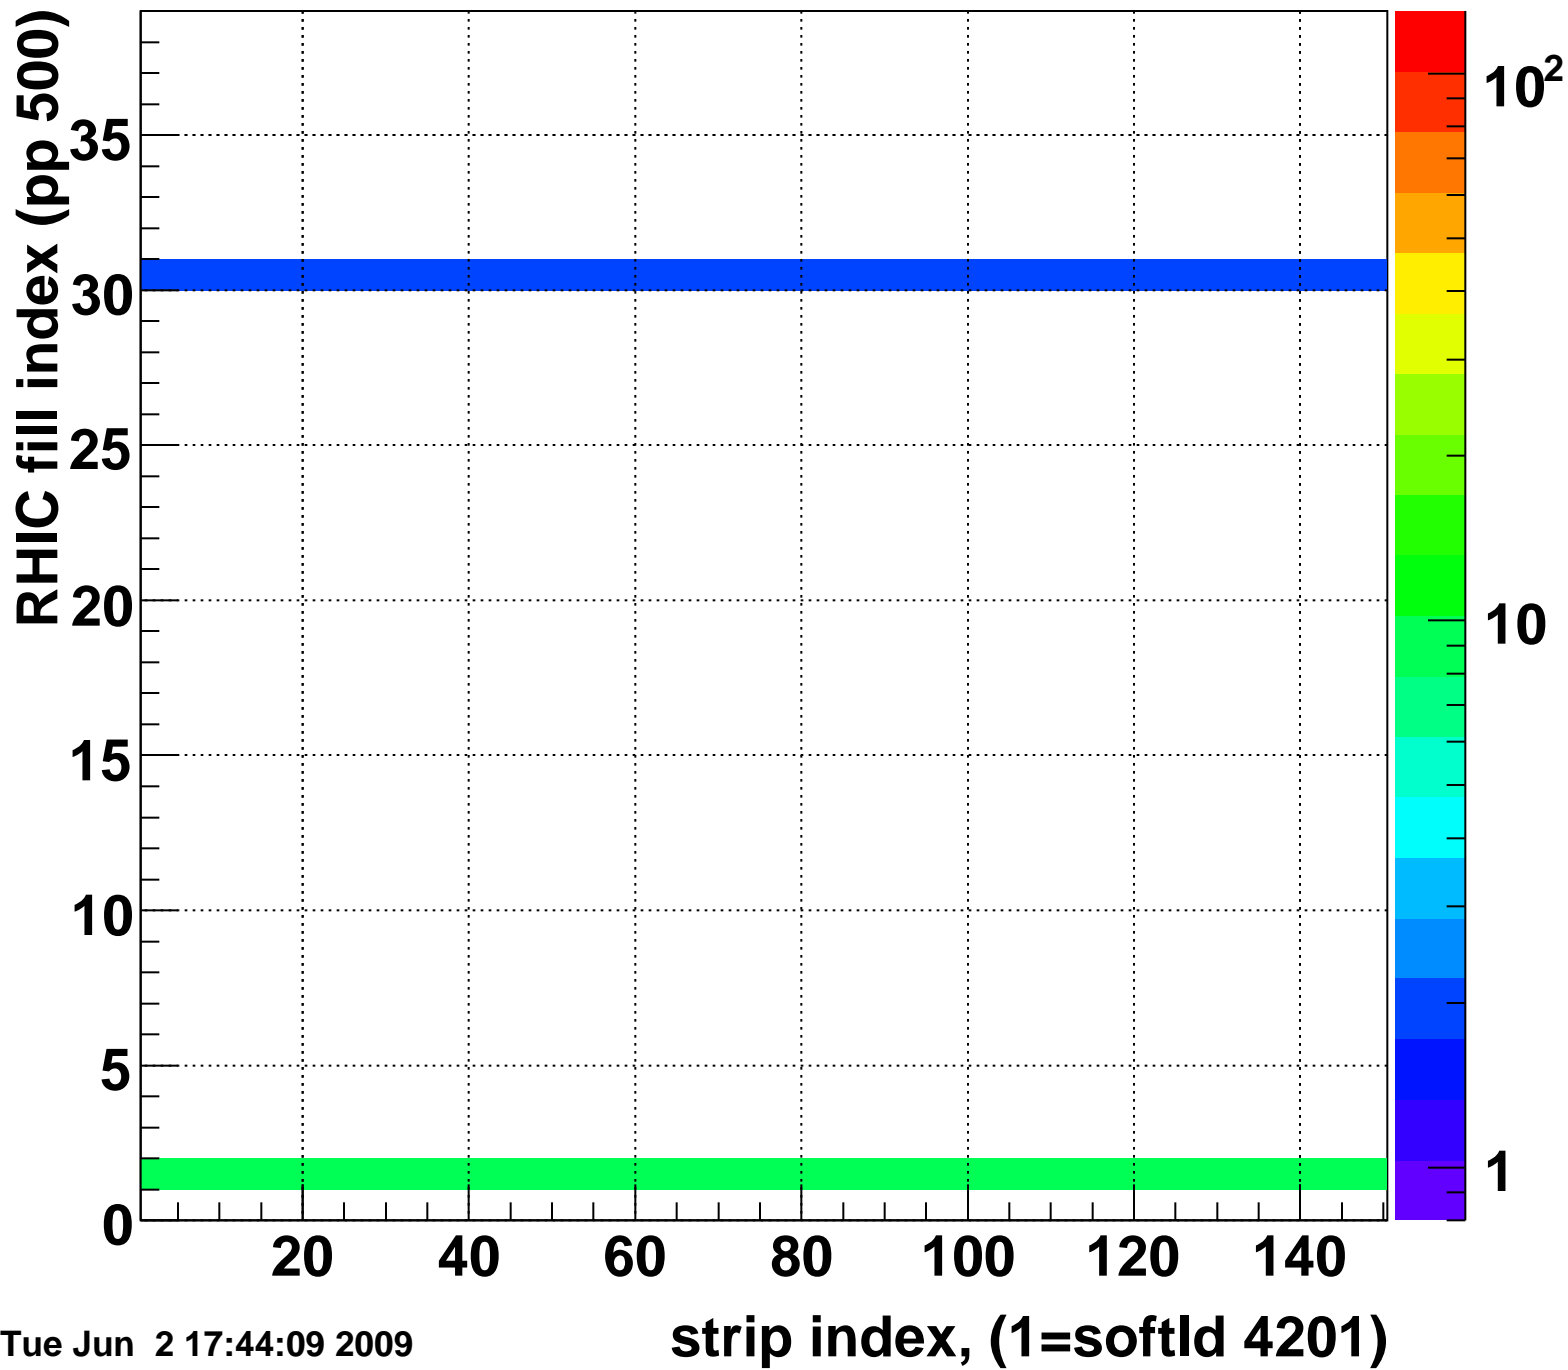

Rms of ped residuum (ADC), BSMDE mod=29, good strips

Entries 5439

Tue Jun 2 17:44:08 2009

Bad strips (color=error bits), BSMDE mod=29

Entries 411

Tue Jun 2 17:44:09 2009

Mpv of ped residuum (ADC), BSMDP mod=29, good strips

Entries 124

Tue Jun 2 17:44:09 2009

Rms of ped residuum (ADC), BSMDP mod=29, good strips

Entries 5550

Tue Jun 2 17:44:09 2009

Bad strips (color=error bits), BSMDE mod=29

Entries 300

Tue Jun 2 17:44:09 2009