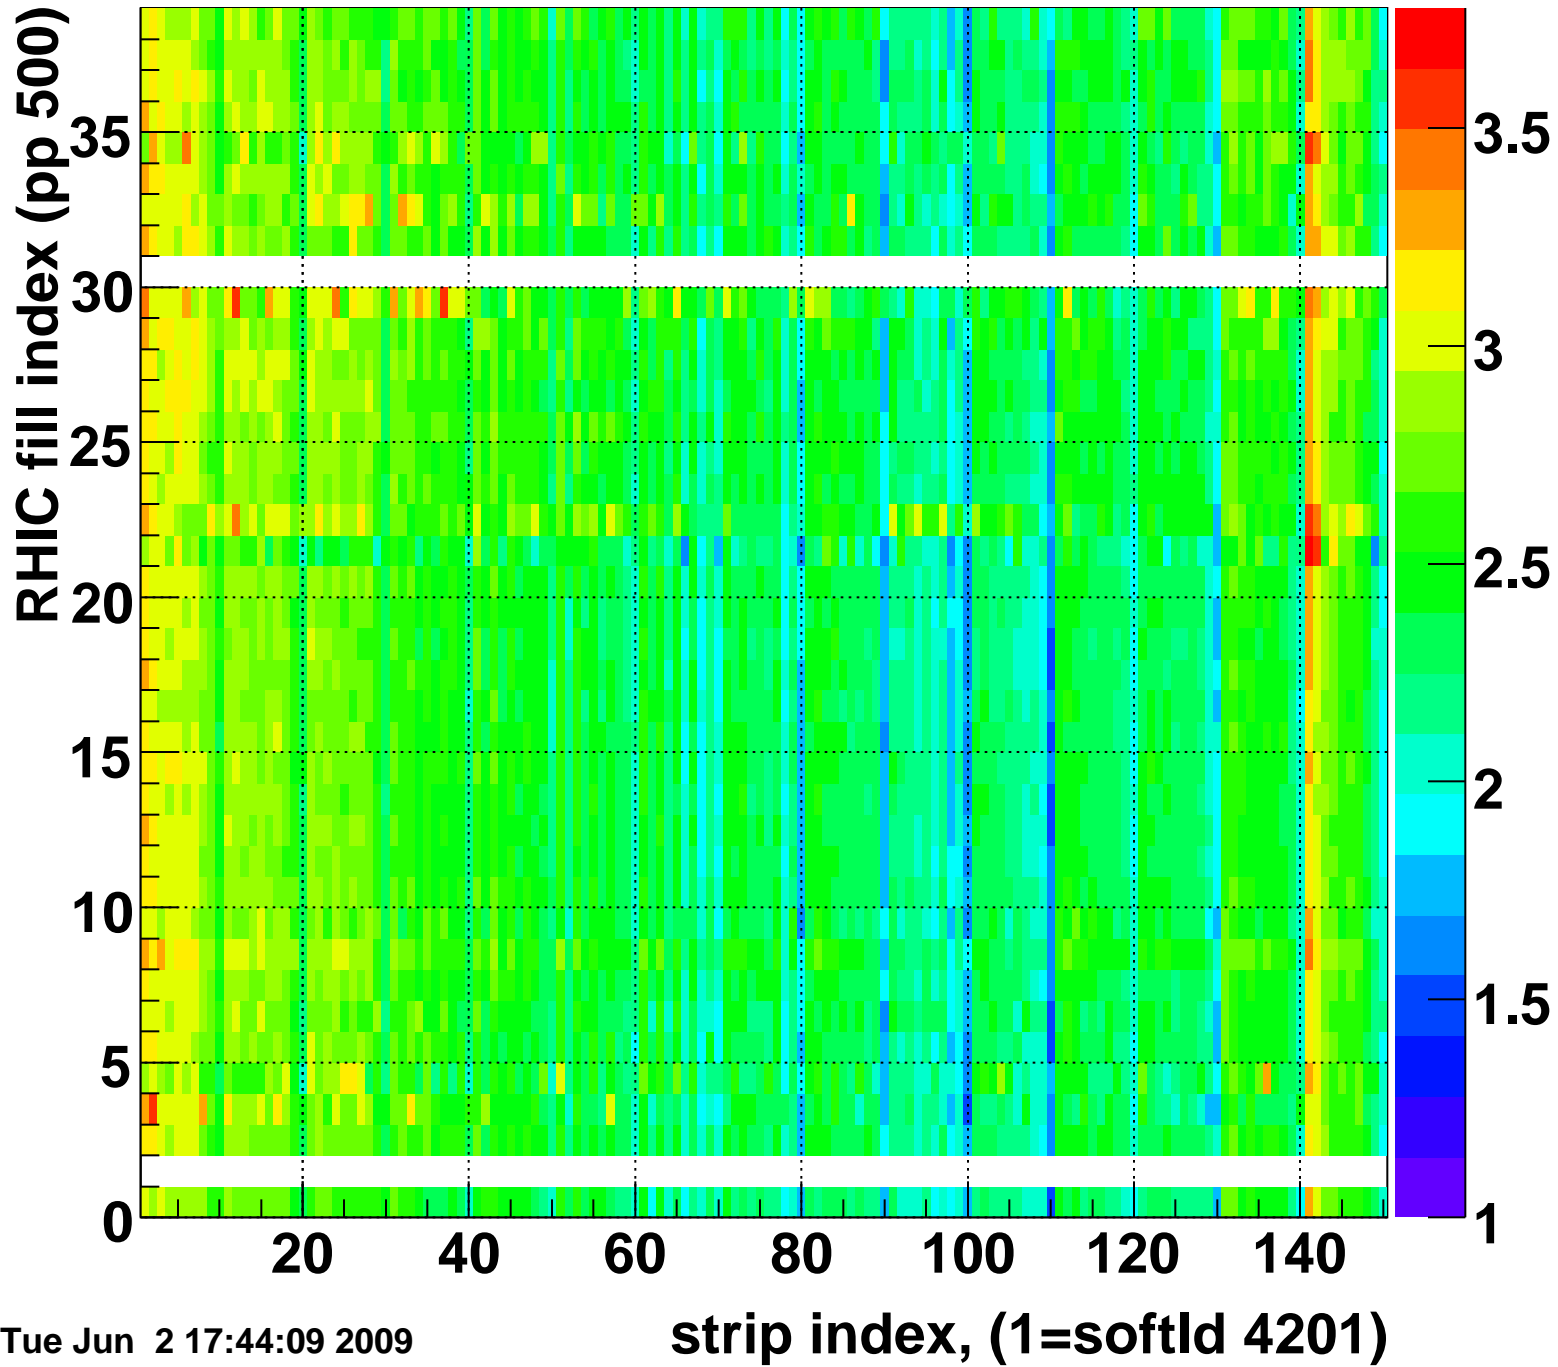

Rms of ped residuum (ADC), BSMDE mod=29, good strips

Entries 5439

Tue Jun 2 17:44:08 2009

Bad strips (color=error bits), BSMDE mod=29

Entries 411

Tue Jun 2 17:44:09 2009

Mpv of ped residuum (ADC), BSMDP mod=29, good strips

Entries 124

Tue Jun 2 17:44:09 2009

Rms of ped residuum (ADC), BSMDP mod=29, good strips

Entries 5550

Tue Jun 2 17:44:09 2009

Bad strips (color=error bits), BSMDE mod=29

Entries 300

Tue Jun 2 17:44:09 2009