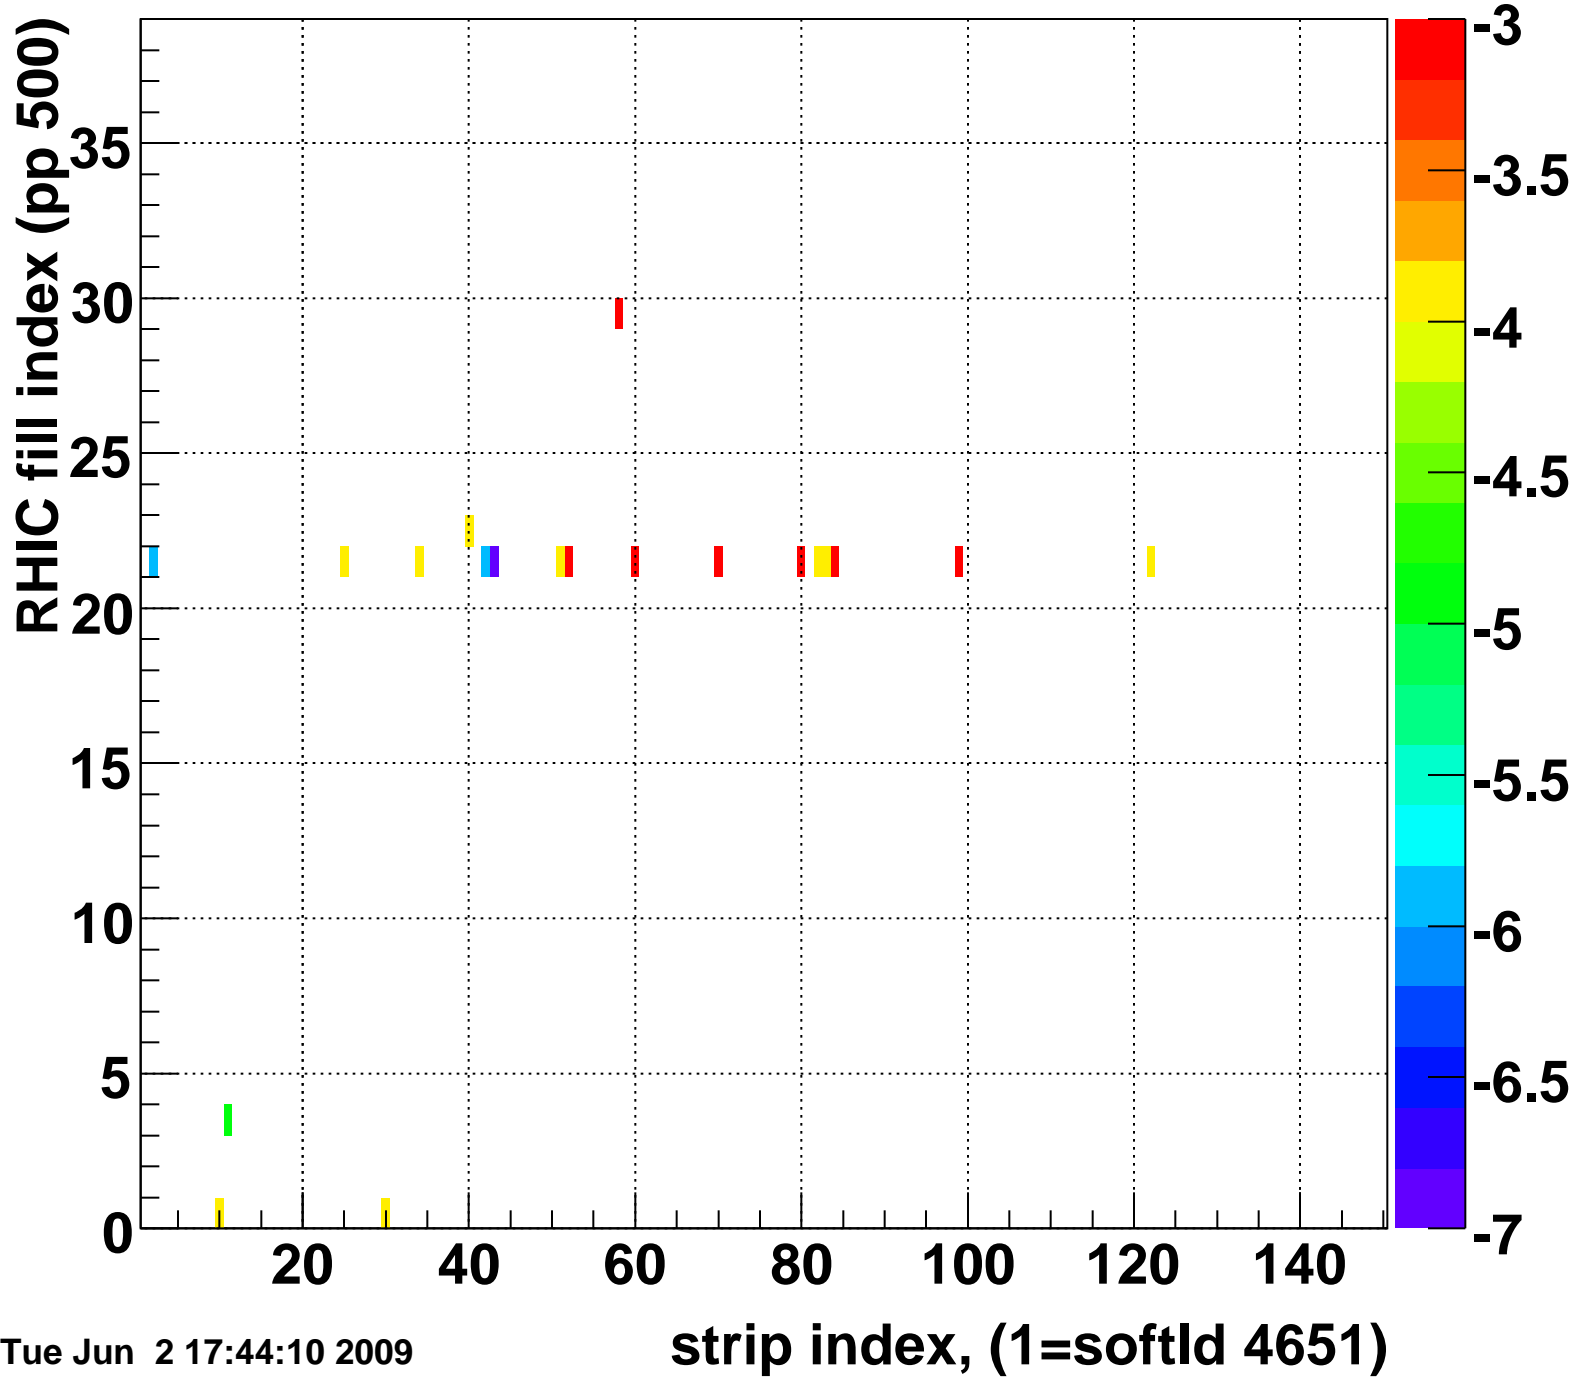

Rms of ped residuum (ADC), BSMDE mod=32, good strips

Entries 4263

Tue Jun 2 17:44:10 2009

Bad strips (color=error bits), BSMDE mod=32

Entries 1587

Tue Jun 2 17:44:10 2009

Mpv of ped residuum (ADC), BSMDP mod=32, good strips

Entries 20

Tue Jun 2 17:44:10 2009

Rms of ped residuum (ADC), BSMDP mod=32, good strips

Entries 4350

Tue Jun 2 17:44:10 2009

Bad strips (color=error bits), BSMDE mod=32

Entries 1500

Tue Jun 2 17:44:10 2009