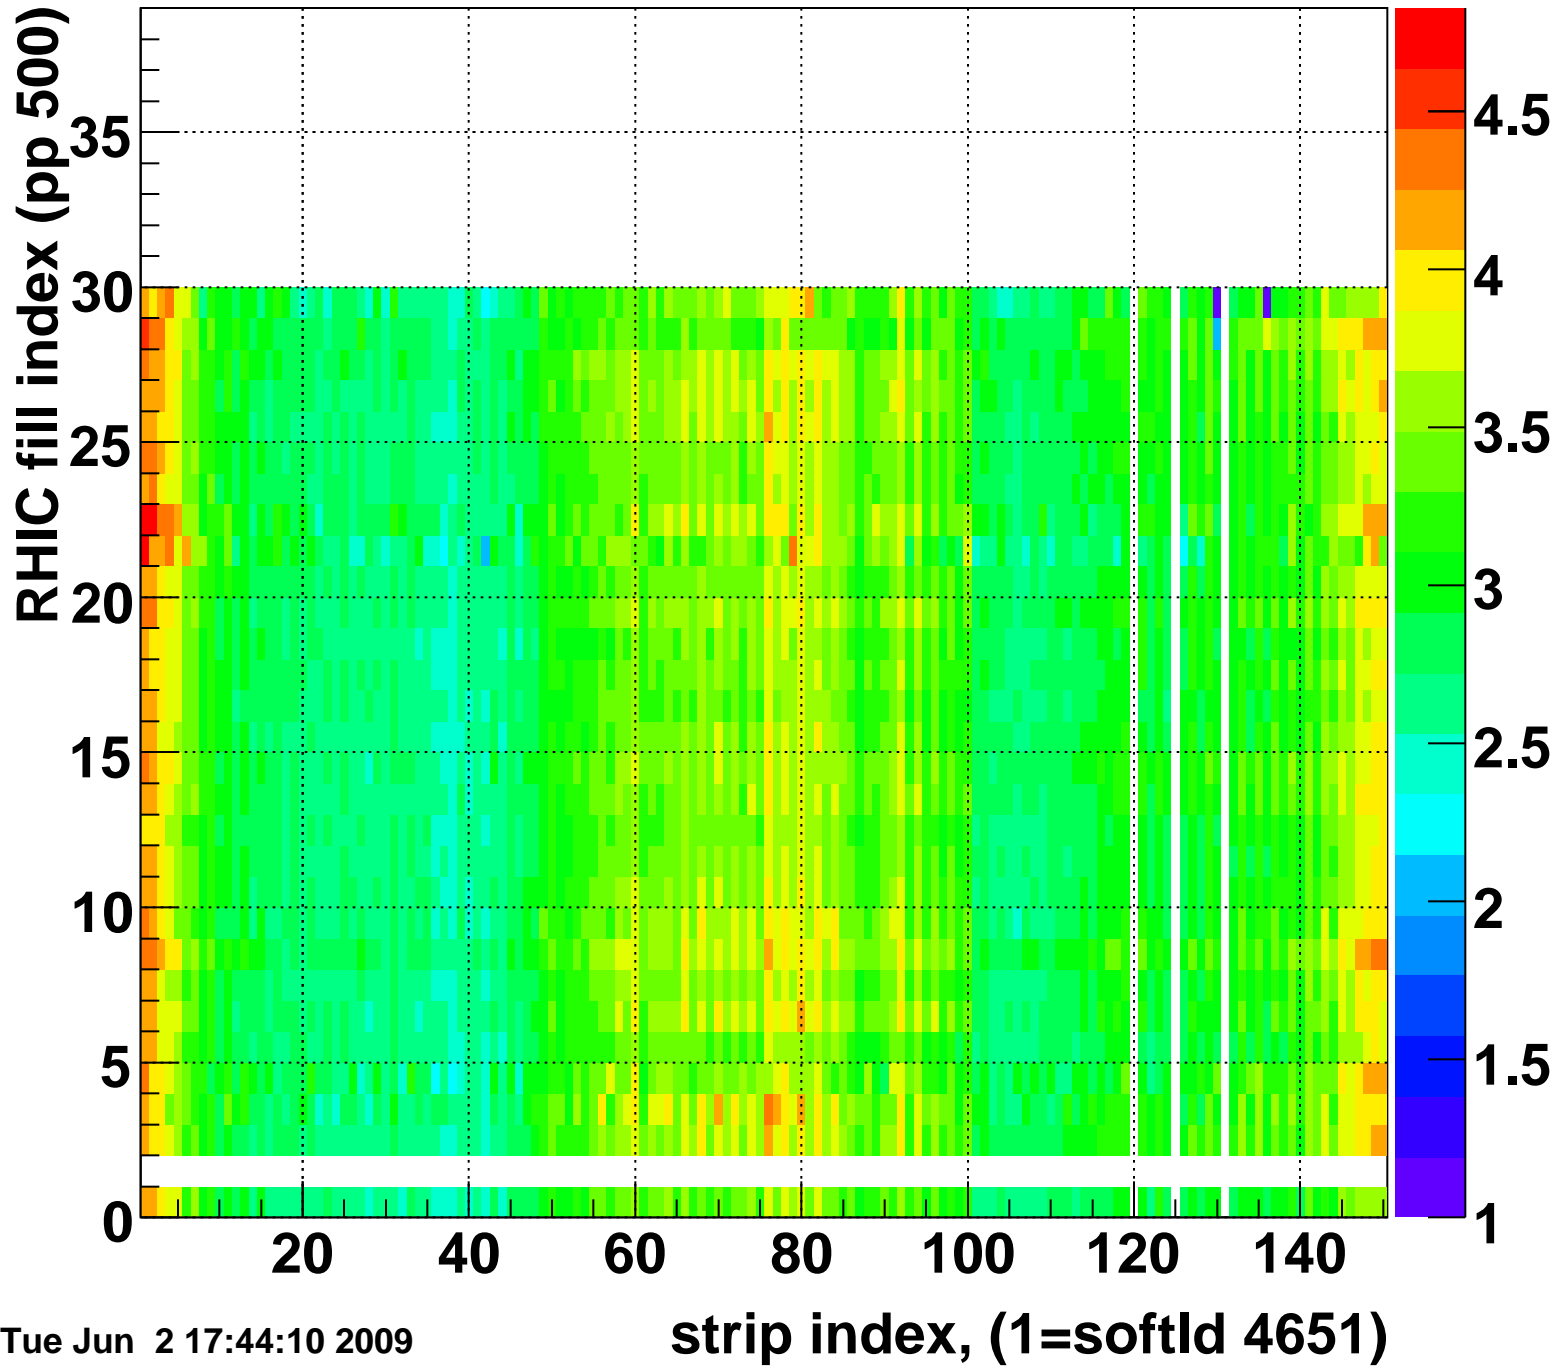

Rms of ped residuum (ADC), BSMDE mod=32, good strips

Entries 4263

Tue Jun 2 17:44:10 2009

Bad strips (color=error bits), BSMDE mod=32

Entries 1587

Tue Jun 2 17:44:10 2009

Mpv of ped residuum (ADC), BSMDP mod=32, good strips

Entries 20

Tue Jun 2 17:44:10 2009

Rms of ped residuum (ADC), BSMDP mod=32, good strips

Entries 4350

Tue Jun 2 17:44:10 2009

Bad strips (color=error bits), BSMDE mod=32

Entries 1500

Tue Jun 2 17:44:10 2009