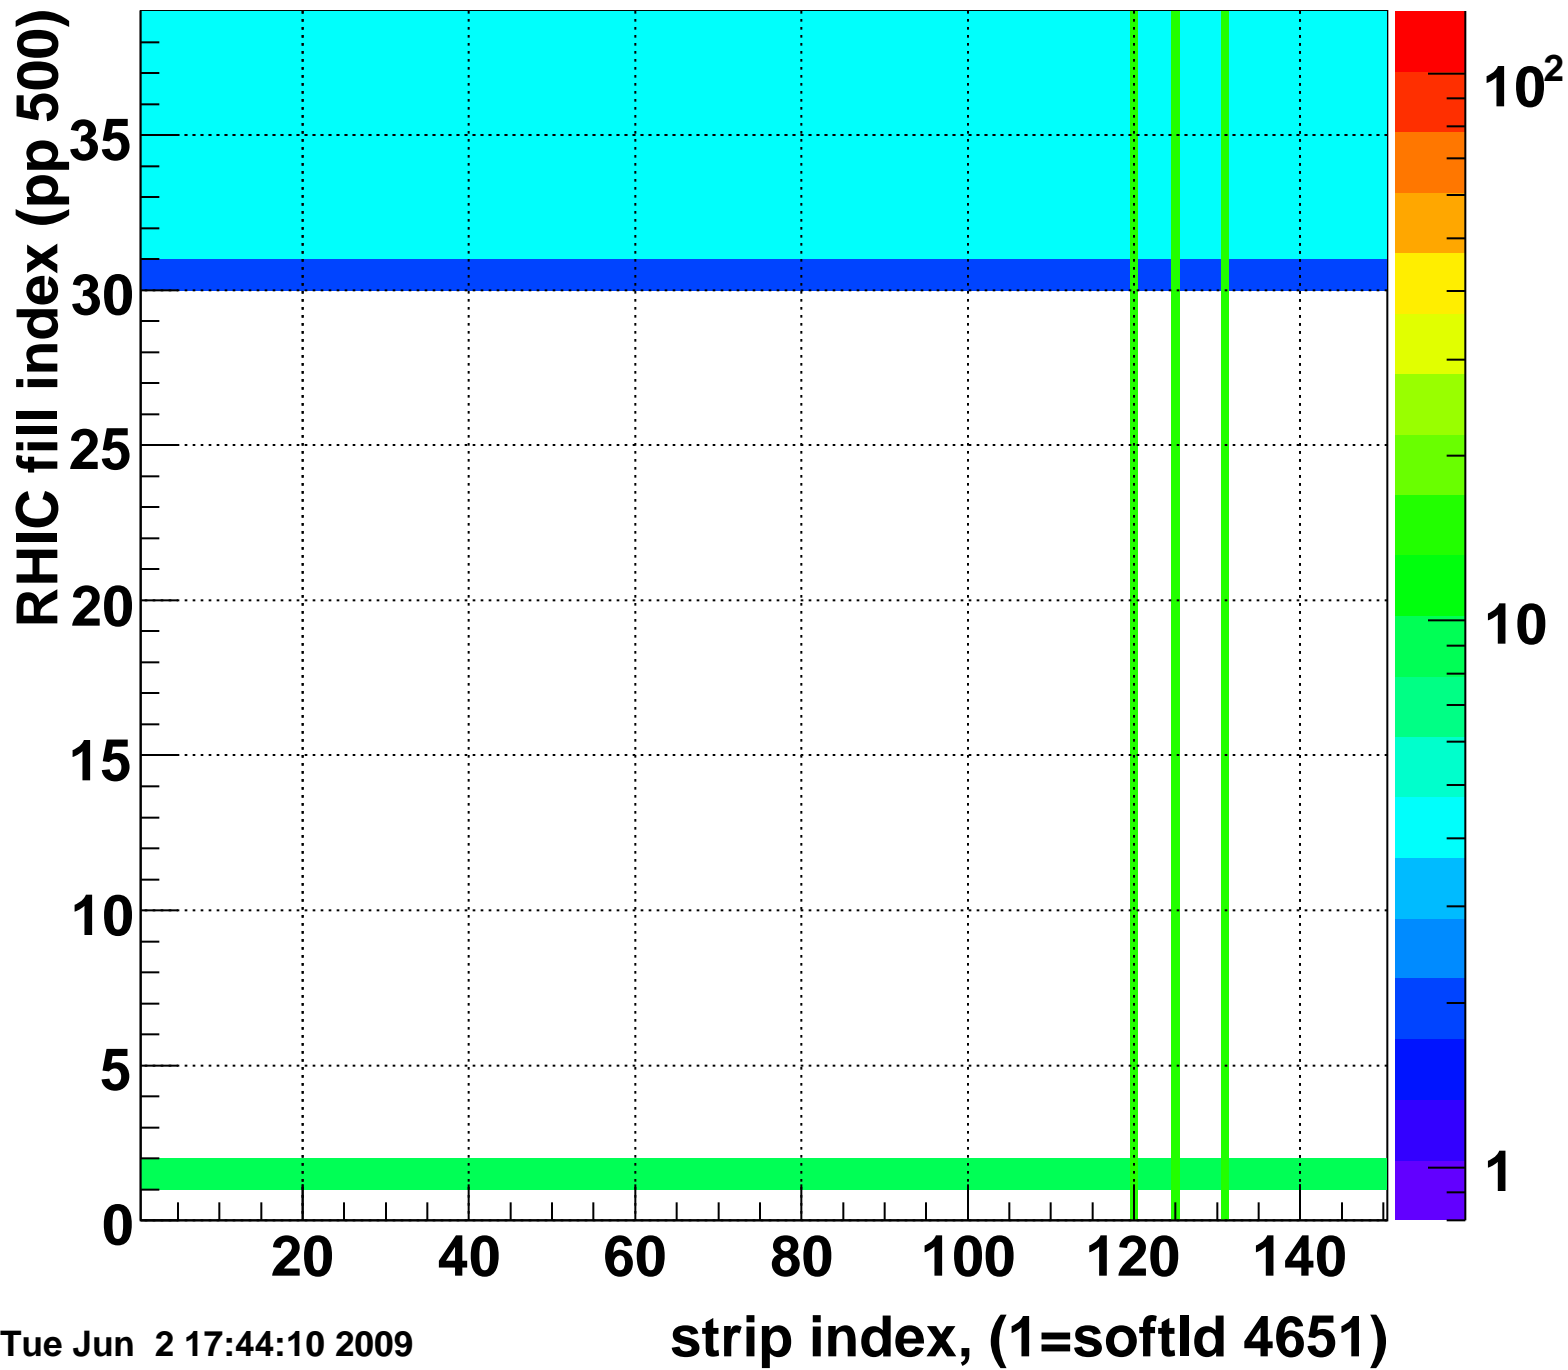

Rms of ped residuum (ADC), BSMDE mod=32, good strips

Entries 4263

Tue Jun 2 17:44:10 2009

Bad strips (color=error bits), BSMDE mod=32

Entries 1587

Tue Jun 2 17:44:10 2009

Mpv of ped residuum (ADC), BSMDP mod=32, good strips

Entries 20

Tue Jun 2 17:44:10 2009

Rms of ped residuum (ADC), BSMDP mod=32, good strips

Entries 4350

Tue Jun 2 17:44:10 2009

Bad strips (color=error bits), BSMDE mod=32

Entries 1500

Tue Jun 2 17:44:10 2009