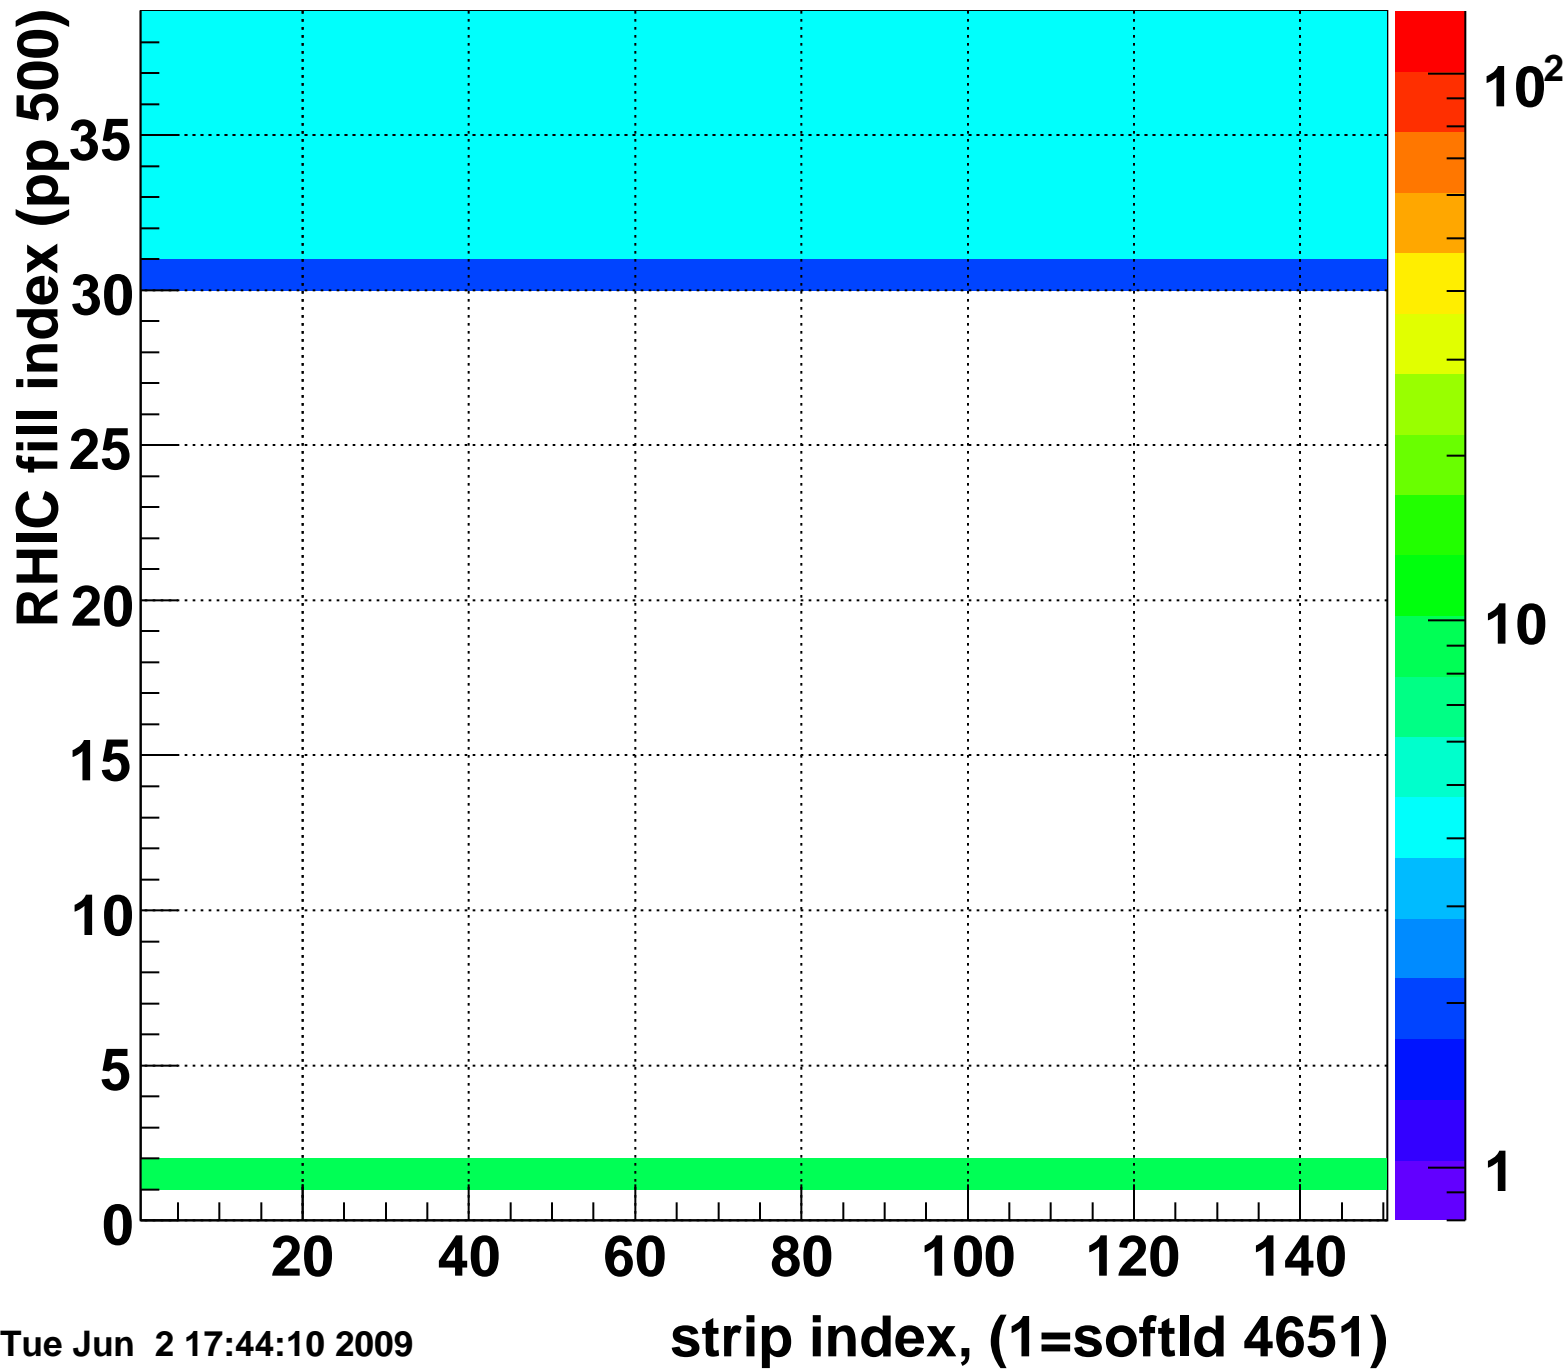

Rms of ped residuum (ADC), BSMDE mod=32, good strips

Entries 4263

Tue Jun 2 17:44:10 2009

Bad strips (color=error bits), BSMDE mod=32

Entries 1587

Tue Jun 2 17:44:10 2009

Mpv of ped residuum (ADC), BSMDP mod=32, good strips

Entries 20

Tue Jun 2 17:44:10 2009

Rms of ped residuum (ADC), BSMDP mod=32, good strips

Entries 4350

Tue Jun 2 17:44:10 2009

Bad strips (color=error bits), BSMDE mod=32

Entries 1500

Tue Jun 2 17:44:10 2009