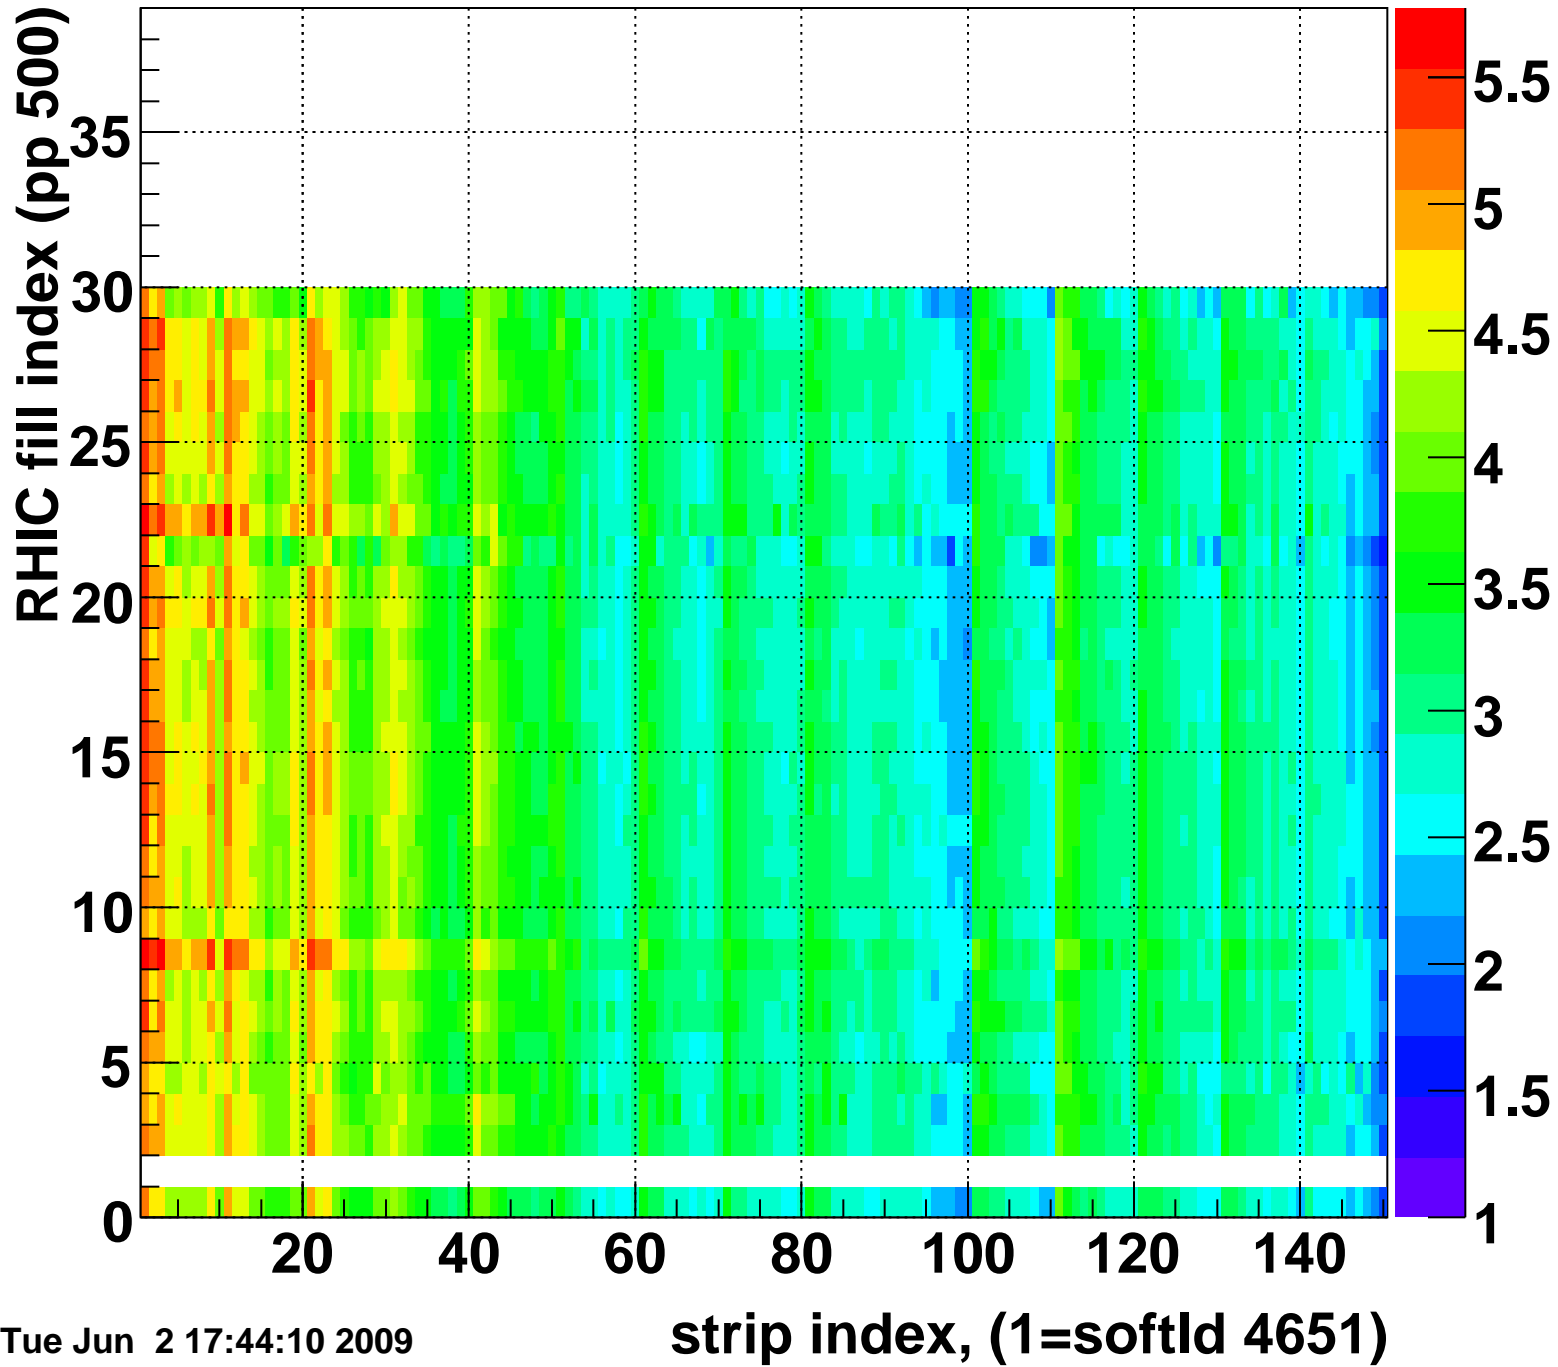

Rms of ped residuum (ADC), BSMDE mod=32, good strips

Entries 4263

Tue Jun 2 17:44:10 2009

Bad strips (color=error bits), BSMDE mod=32

Entries 1587

Tue Jun 2 17:44:10 2009

Mpv of ped residuum (ADC), BSMDP mod=32, good strips

Entries 20

Tue Jun 2 17:44:10 2009

Rms of ped residuum (ADC), BSMDP mod=32, good strips

Entries 4350

Tue Jun 2 17:44:10 2009

Bad strips (color=error bits), BSMDE mod=32

Entries 1500

Tue Jun 2 17:44:10 2009