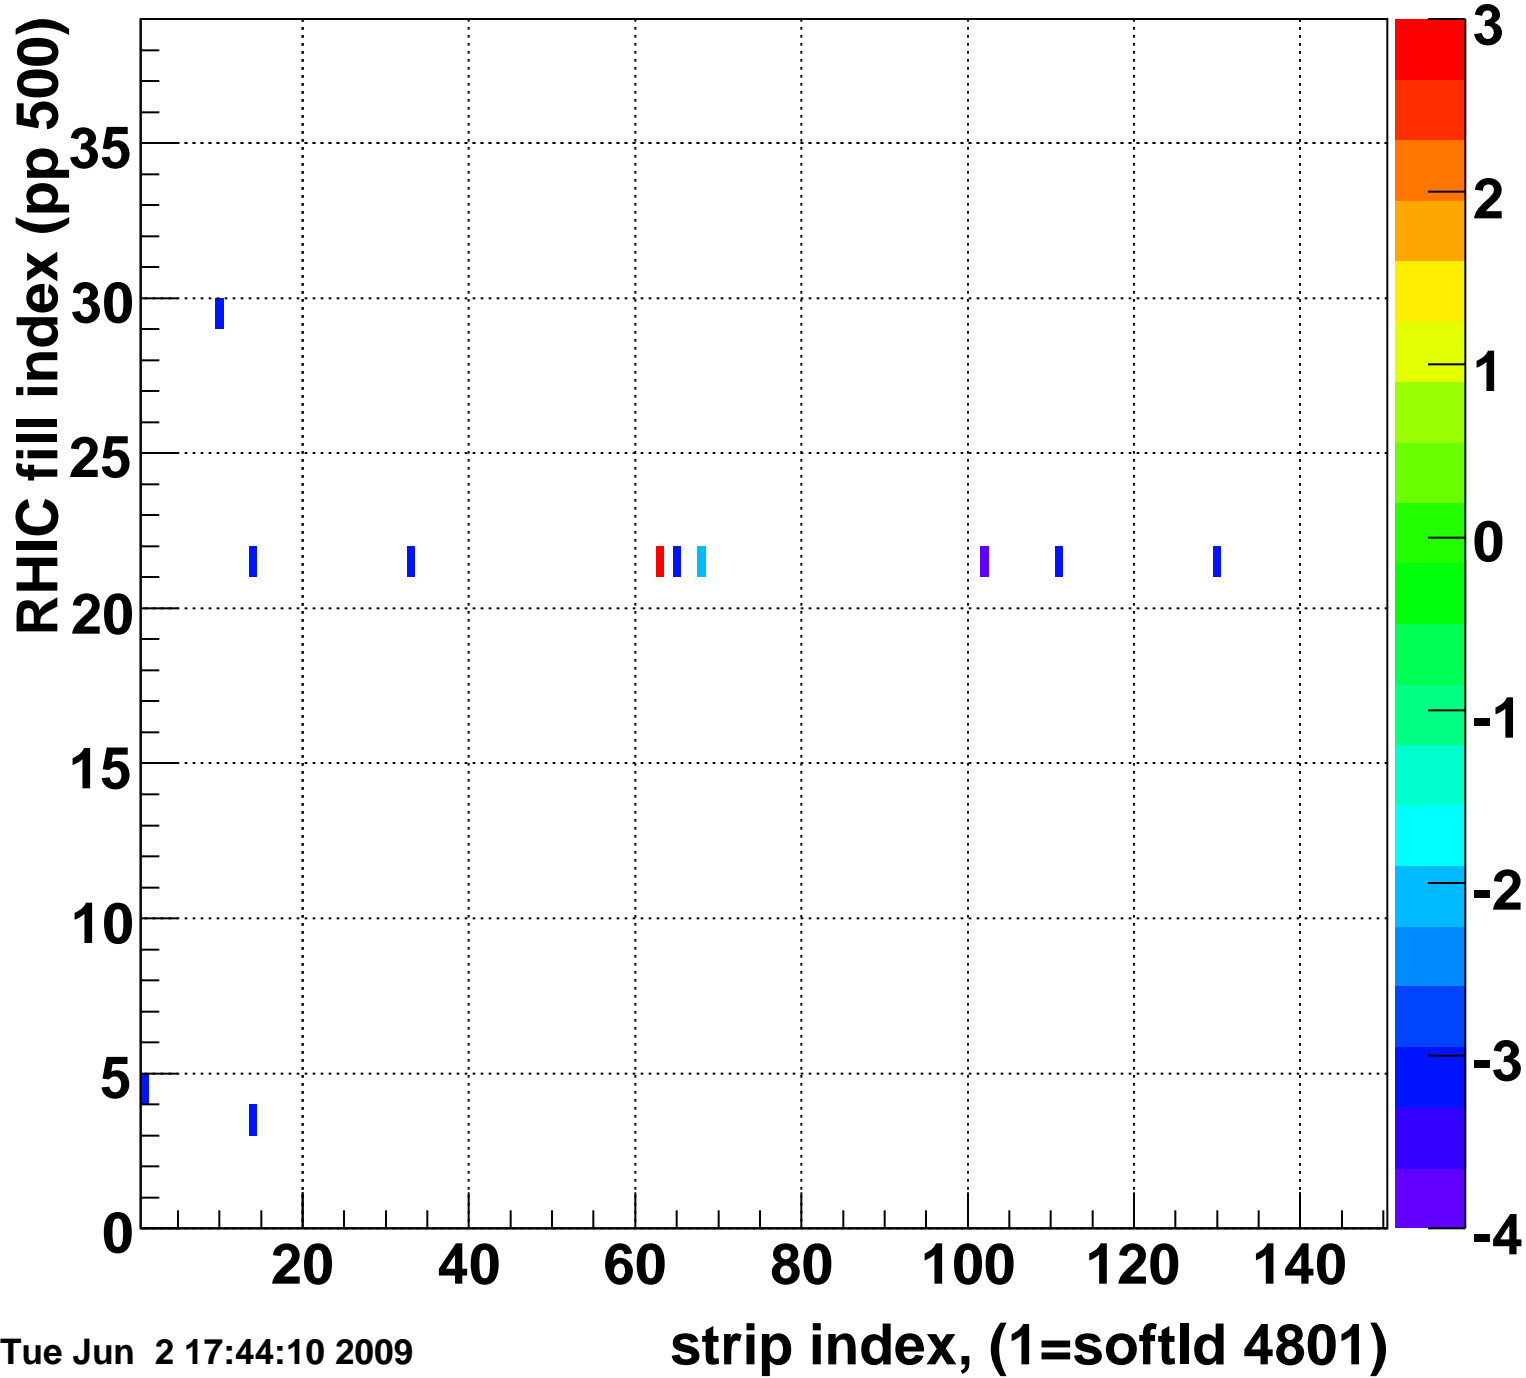

Mpv of ped residuum (ADC), BSMDE mod=33, good strips

Entries 15

Tue Jun 2 17:44:10 2009

Rms of ped residuum (ADC), BSMDE mod=33, good strips

Entries 5550

Tue Jun 2 17:44:10 2009

Bad strips (color=error bits), BSMDE mod=33

Entries 300

Tue Jun 2 17:44:10 2009

Mpv of ped residuum (ADC), BSMDP mod=33, good strips

Entries 11

Tue Jun 2 17:44:10 2009

Rms of ped residuum (ADC), BSMDP mod=33, good strips

Entries 5550

Tue Jun 2 17:44:10 2009

Bad strips (color=error bits), BSMDE mod=33

Entries 300

Tue Jun 2 17:44:10 2009