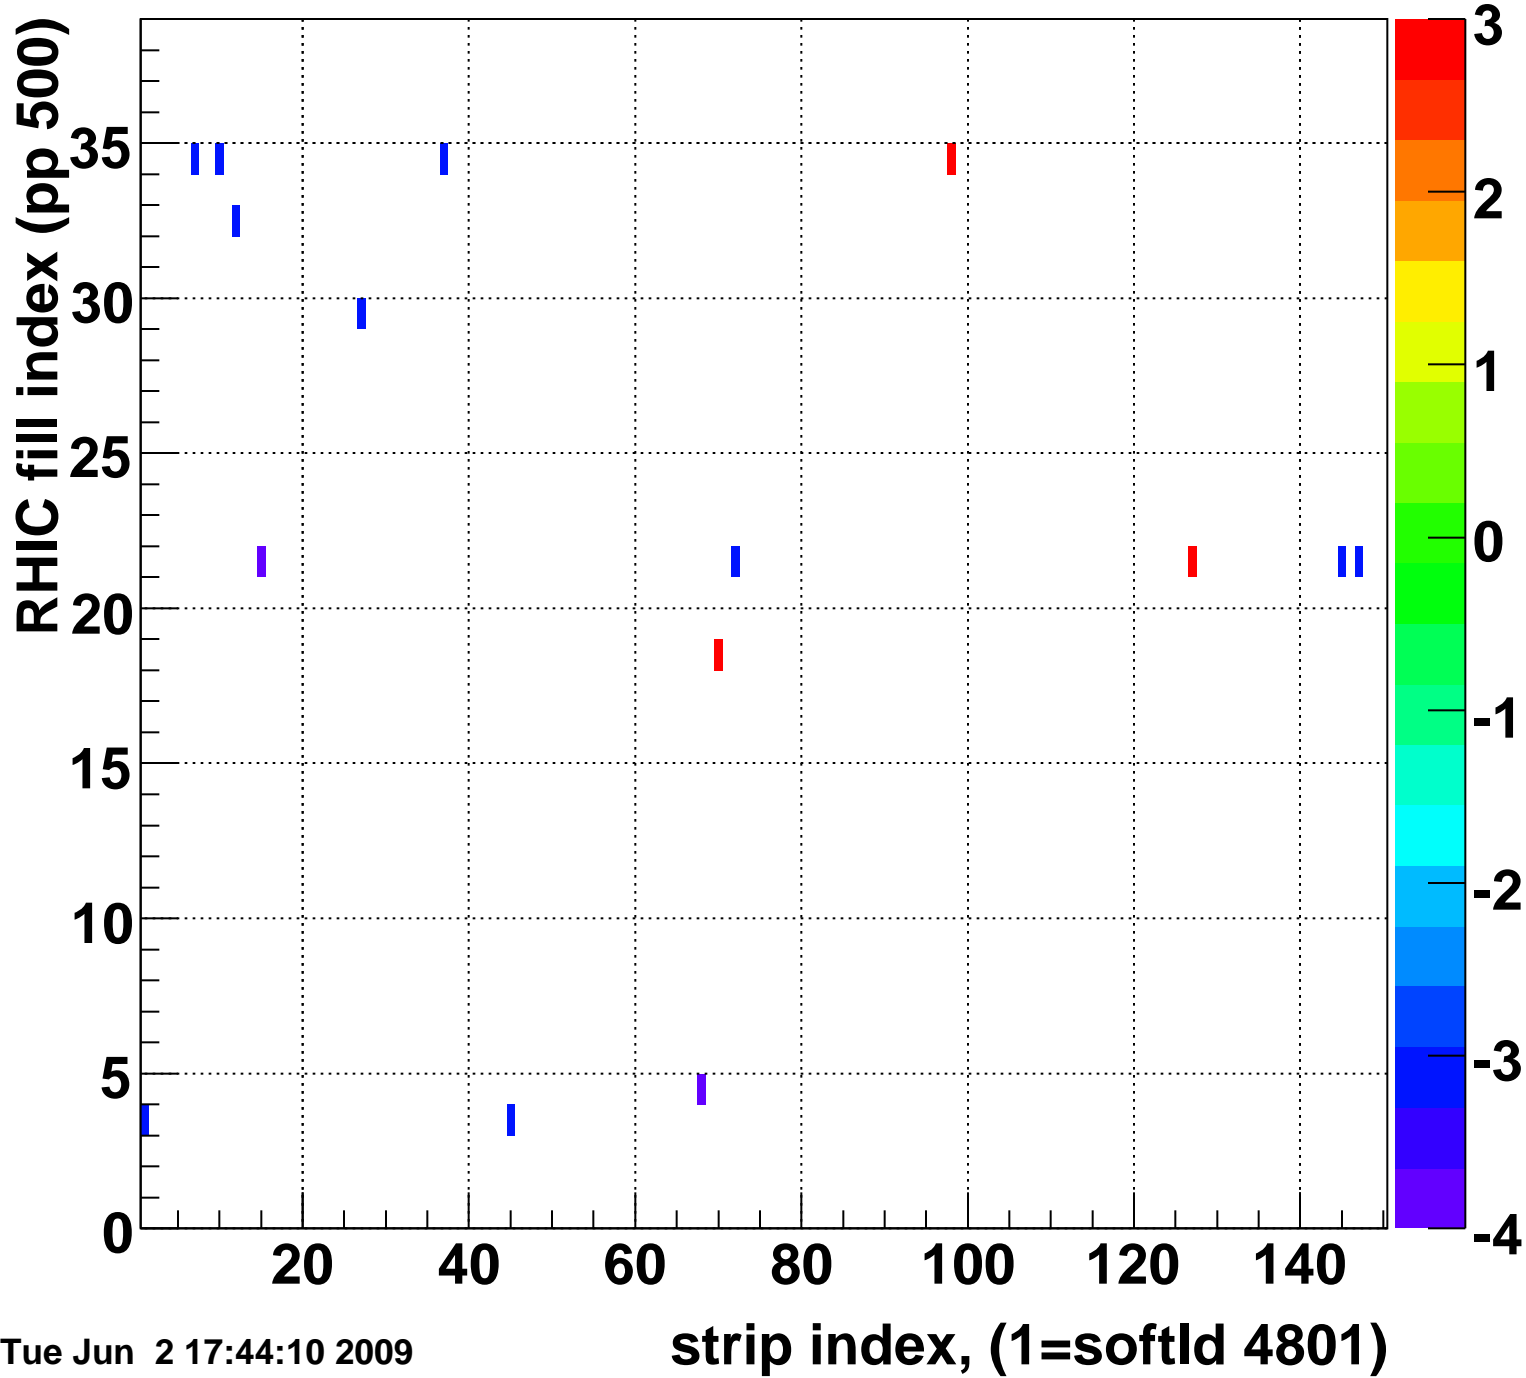

Mpv of ped residuum (ADC), BSMDE mod=33, good strips

Entries 15

Tue Jun 2 17:44:10 2009

Rms of ped residuum (ADC), BSMDE mod=33, good strips

Entries 5550

Tue Jun 2 17:44:10 2009

Bad strips (color=error bits), BSMDE mod=33

Entries 300

Tue Jun 2 17:44:10 2009

Mpv of ped residuum (ADC), BSMDP mod=33, good strips

Entries 11

Tue Jun 2 17:44:10 2009

Rms of ped residuum (ADC), BSMDP mod=33, good strips

Entries 5550

Tue Jun 2 17:44:10 2009

Bad strips (color=error bits), BSMDE mod=33

Entries 300

Tue Jun 2 17:44:10 2009