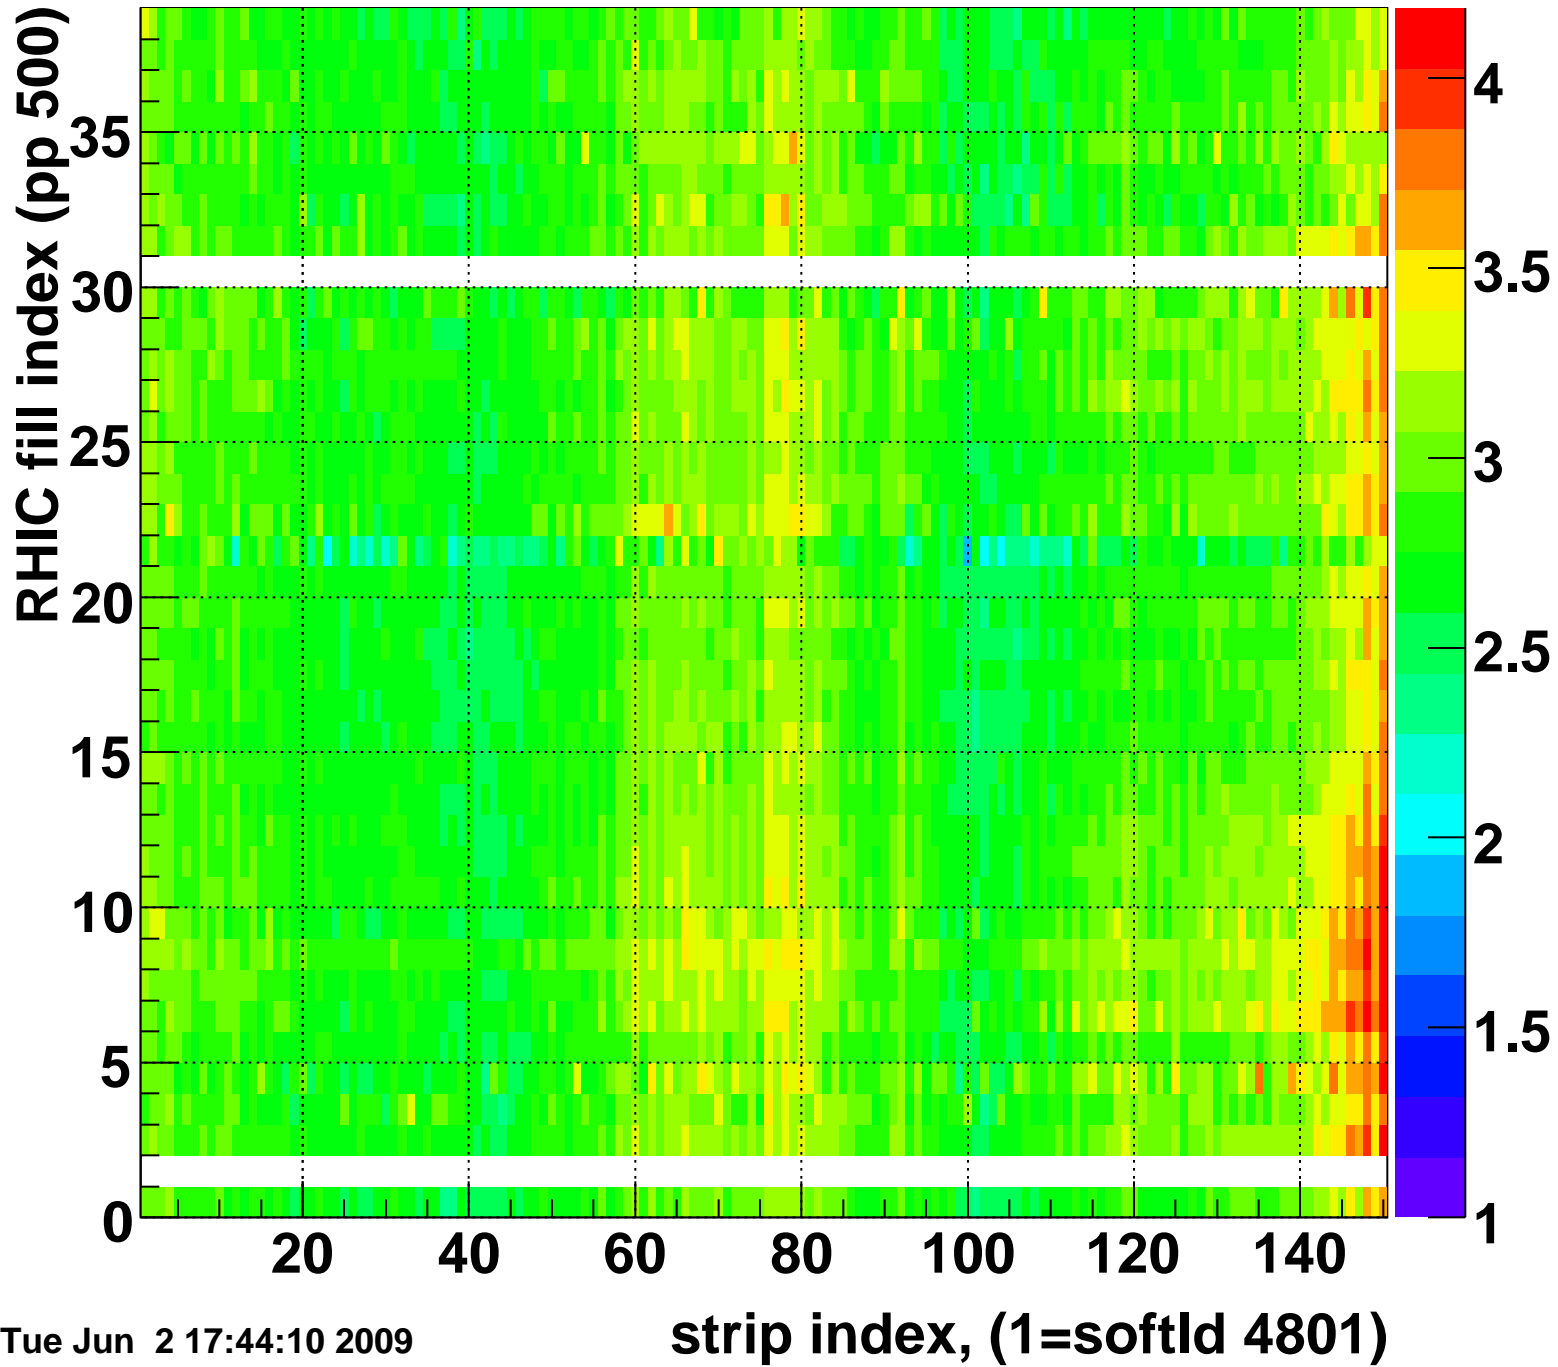

Mpv of ped residuum (ADC), BSMDE mod=33, good strips

Entries 15

Tue Jun 2 17:44:10 2009

Rms of ped residuum (ADC), BSMDE mod=33, good strips

Entries 5550

Tue Jun 2 17:44:10 2009

Bad strips (color=error bits), BSMDE mod=33

Entries 300

Tue Jun 2 17:44:10 2009

Mpv of ped residuum (ADC), BSMDP mod=33, good strips

Entries 11

Tue Jun 2 17:44:10 2009

Rms of ped residuum (ADC), BSMDP mod=33, good strips

Entries 5550

Tue Jun 2 17:44:10 2009

Bad strips (color=error bits), BSMDE mod=33

Entries 300

Tue Jun 2 17:44:10 2009