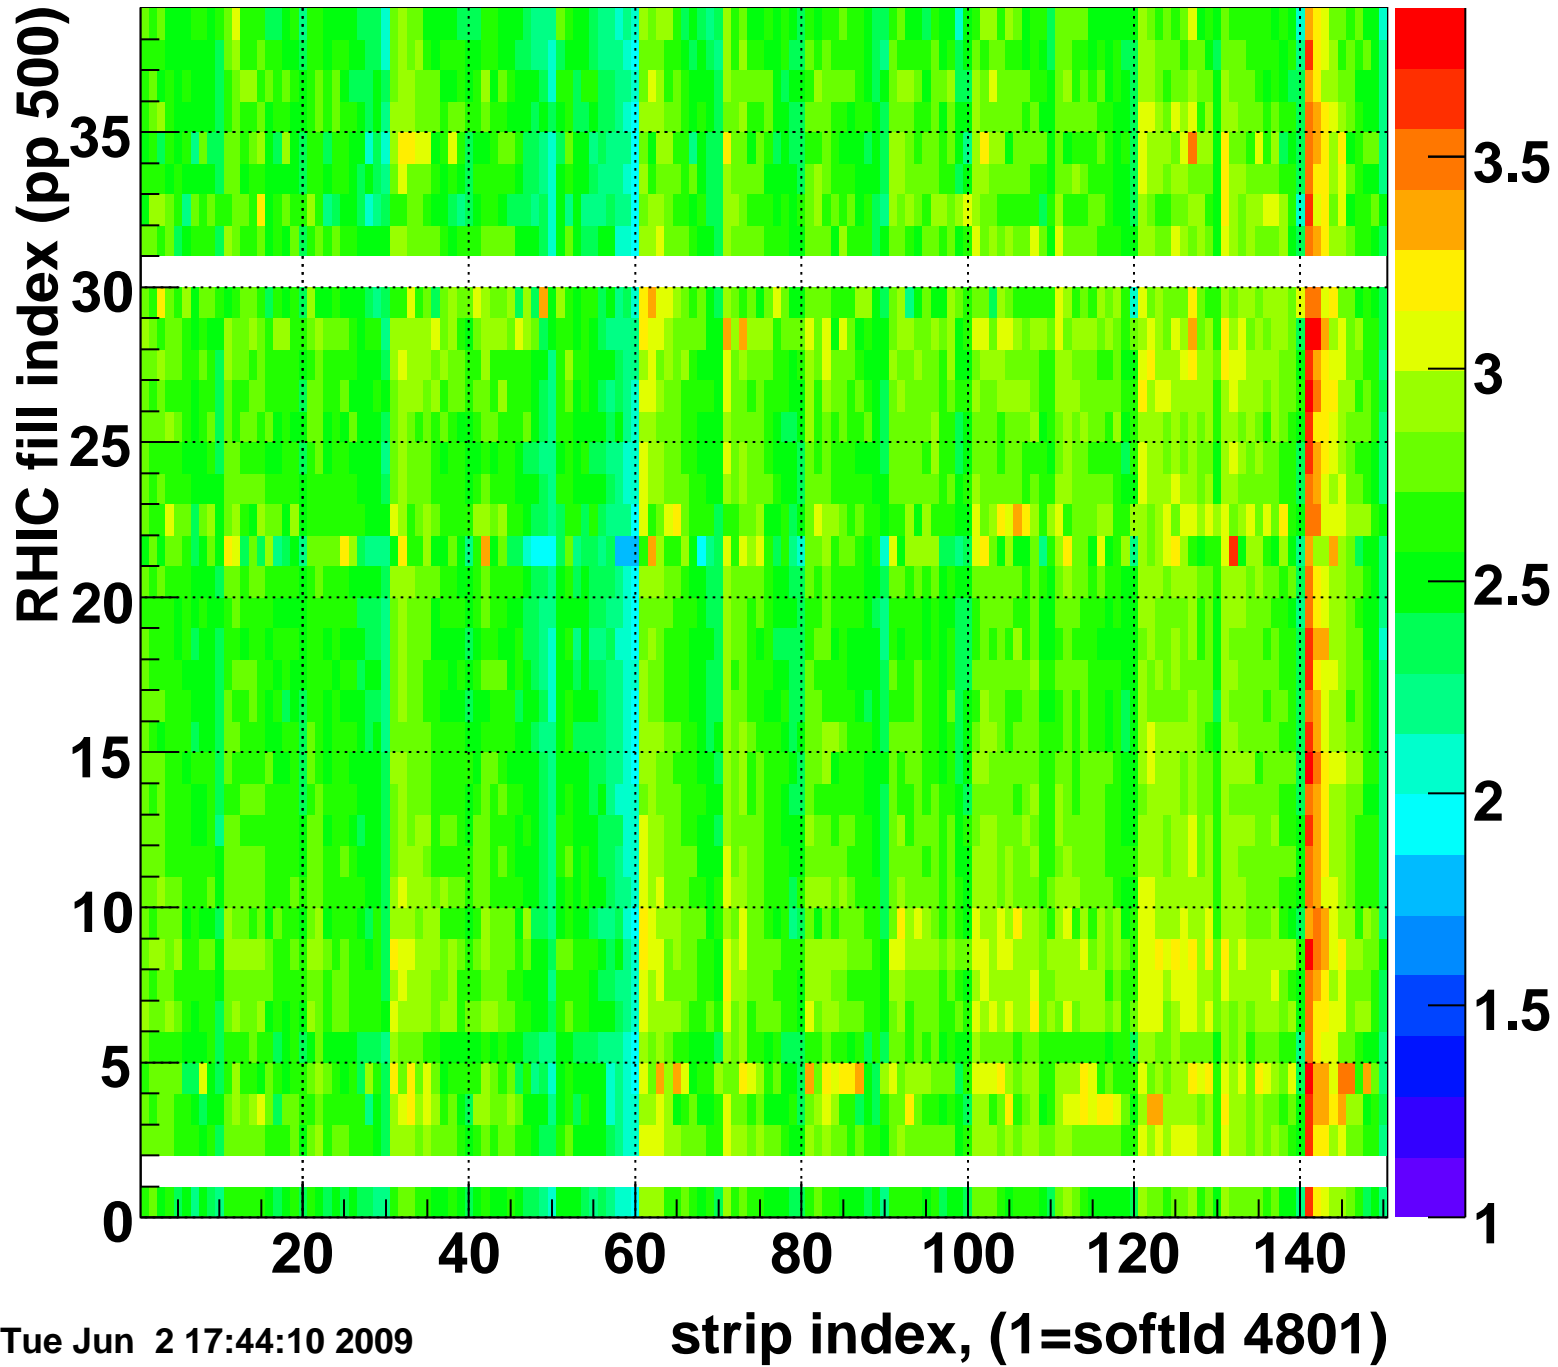

Mpv of ped residuum (ADC), BSMDE mod=33, good strips

Entries 15

Tue Jun 2 17:44:10 2009

Rms of ped residuum (ADC), BSMDE mod=33, good strips

Entries 5550

Tue Jun 2 17:44:10 2009

Bad strips (color=error bits), BSMDE mod=33

Entries 300

Tue Jun 2 17:44:10 2009

Mpv of ped residuum (ADC), BSMDP mod=33, good strips

Entries 11

Tue Jun 2 17:44:10 2009

Rms of ped residuum (ADC), BSMDP mod=33, good strips

Entries 5550

Tue Jun 2 17:44:10 2009

Bad strips (color=error bits), BSMDE mod=33

Entries 300

Tue Jun 2 17:44:10 2009