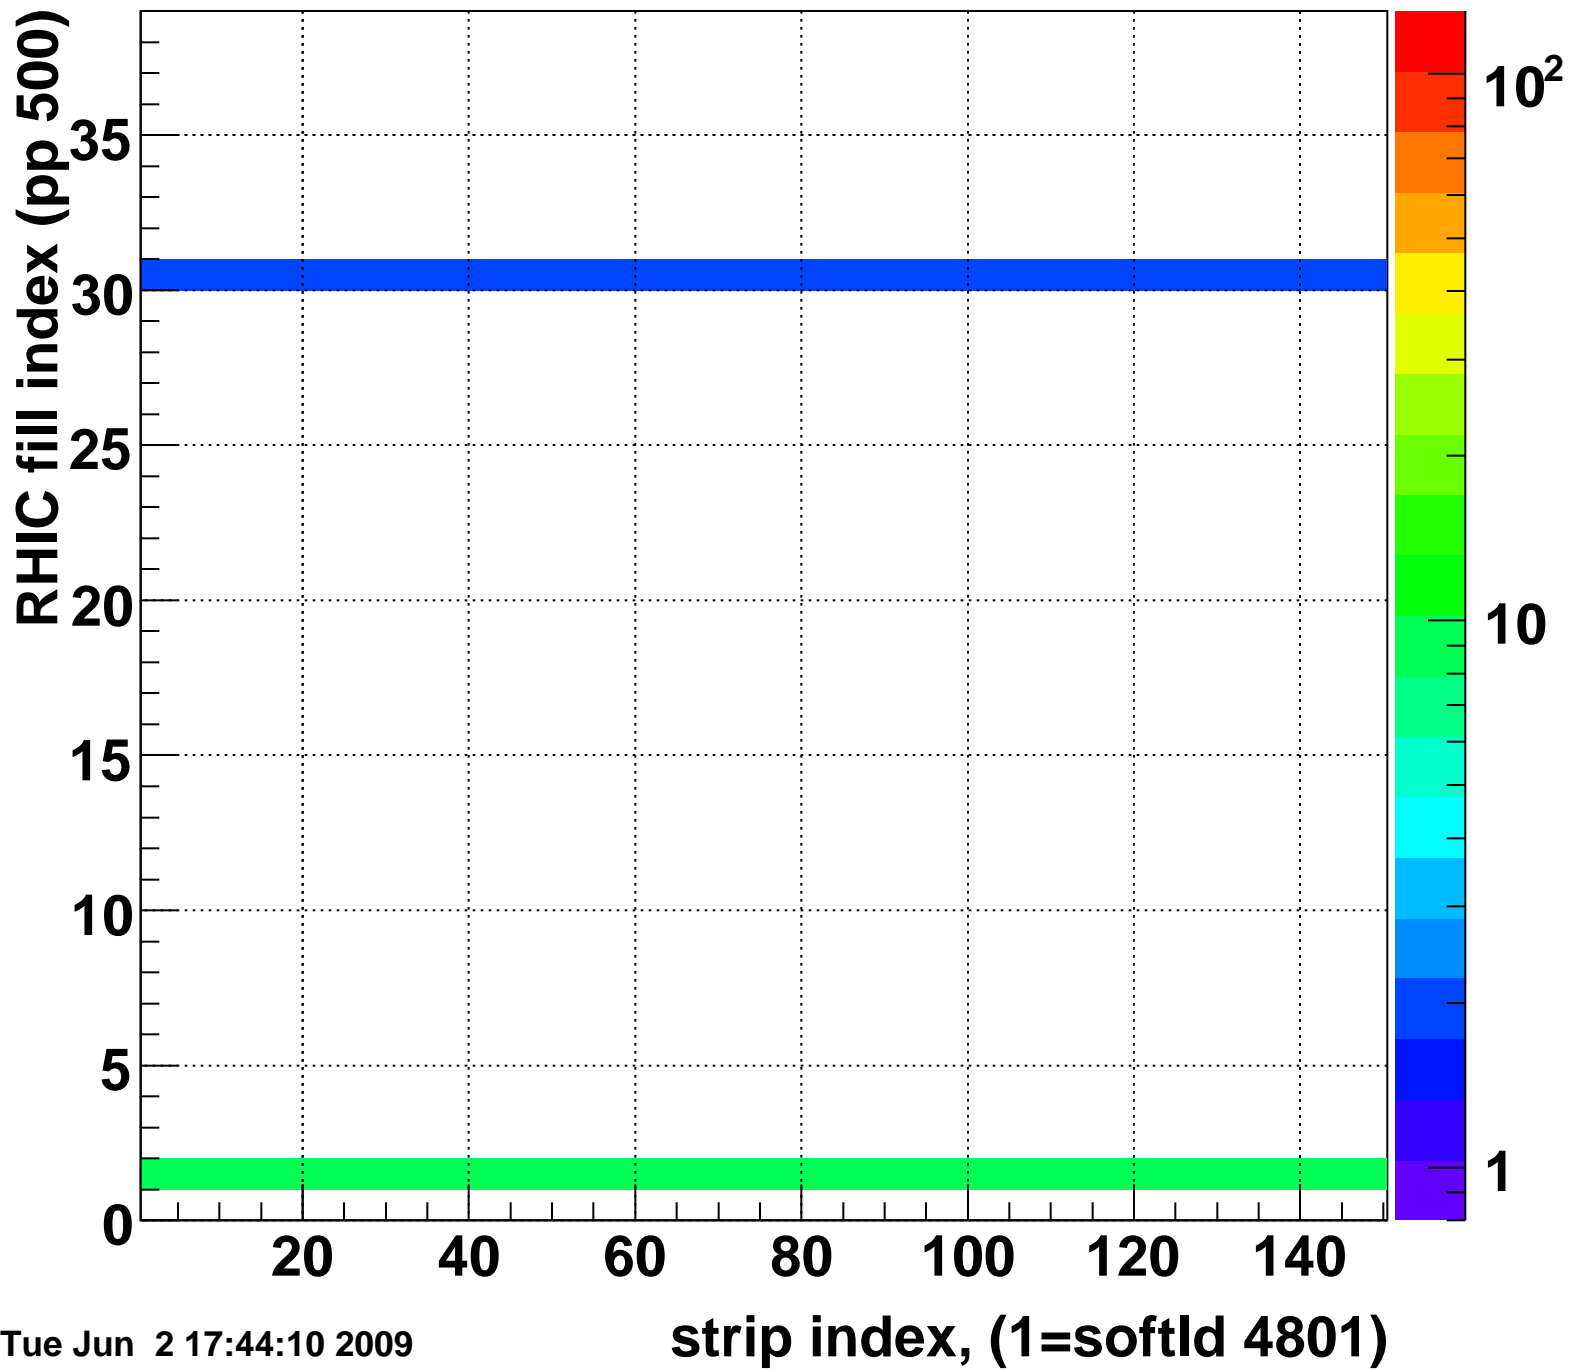

Mpv of ped residuum (ADC), BSMDE mod=33, good strips

Entries 15

Tue Jun 2 17:44:10 2009

Rms of ped residuum (ADC), BSMDE mod=33, good strips

Entries 5550

Tue Jun 2 17:44:10 2009

Bad strips (color=error bits), BSMDE mod=33

Entries 300

Tue Jun 2 17:44:10 2009

Mpv of ped residuum (ADC), BSMDP mod=33, good strips

Entries 11

Tue Jun 2 17:44:10 2009

Rms of ped residuum (ADC), BSMDP mod=33, good strips

Entries 5550

Tue Jun 2 17:44:10 2009

Bad strips (color=error bits), BSMDE mod=33

Entries 300

Tue Jun 2 17:44:10 2009