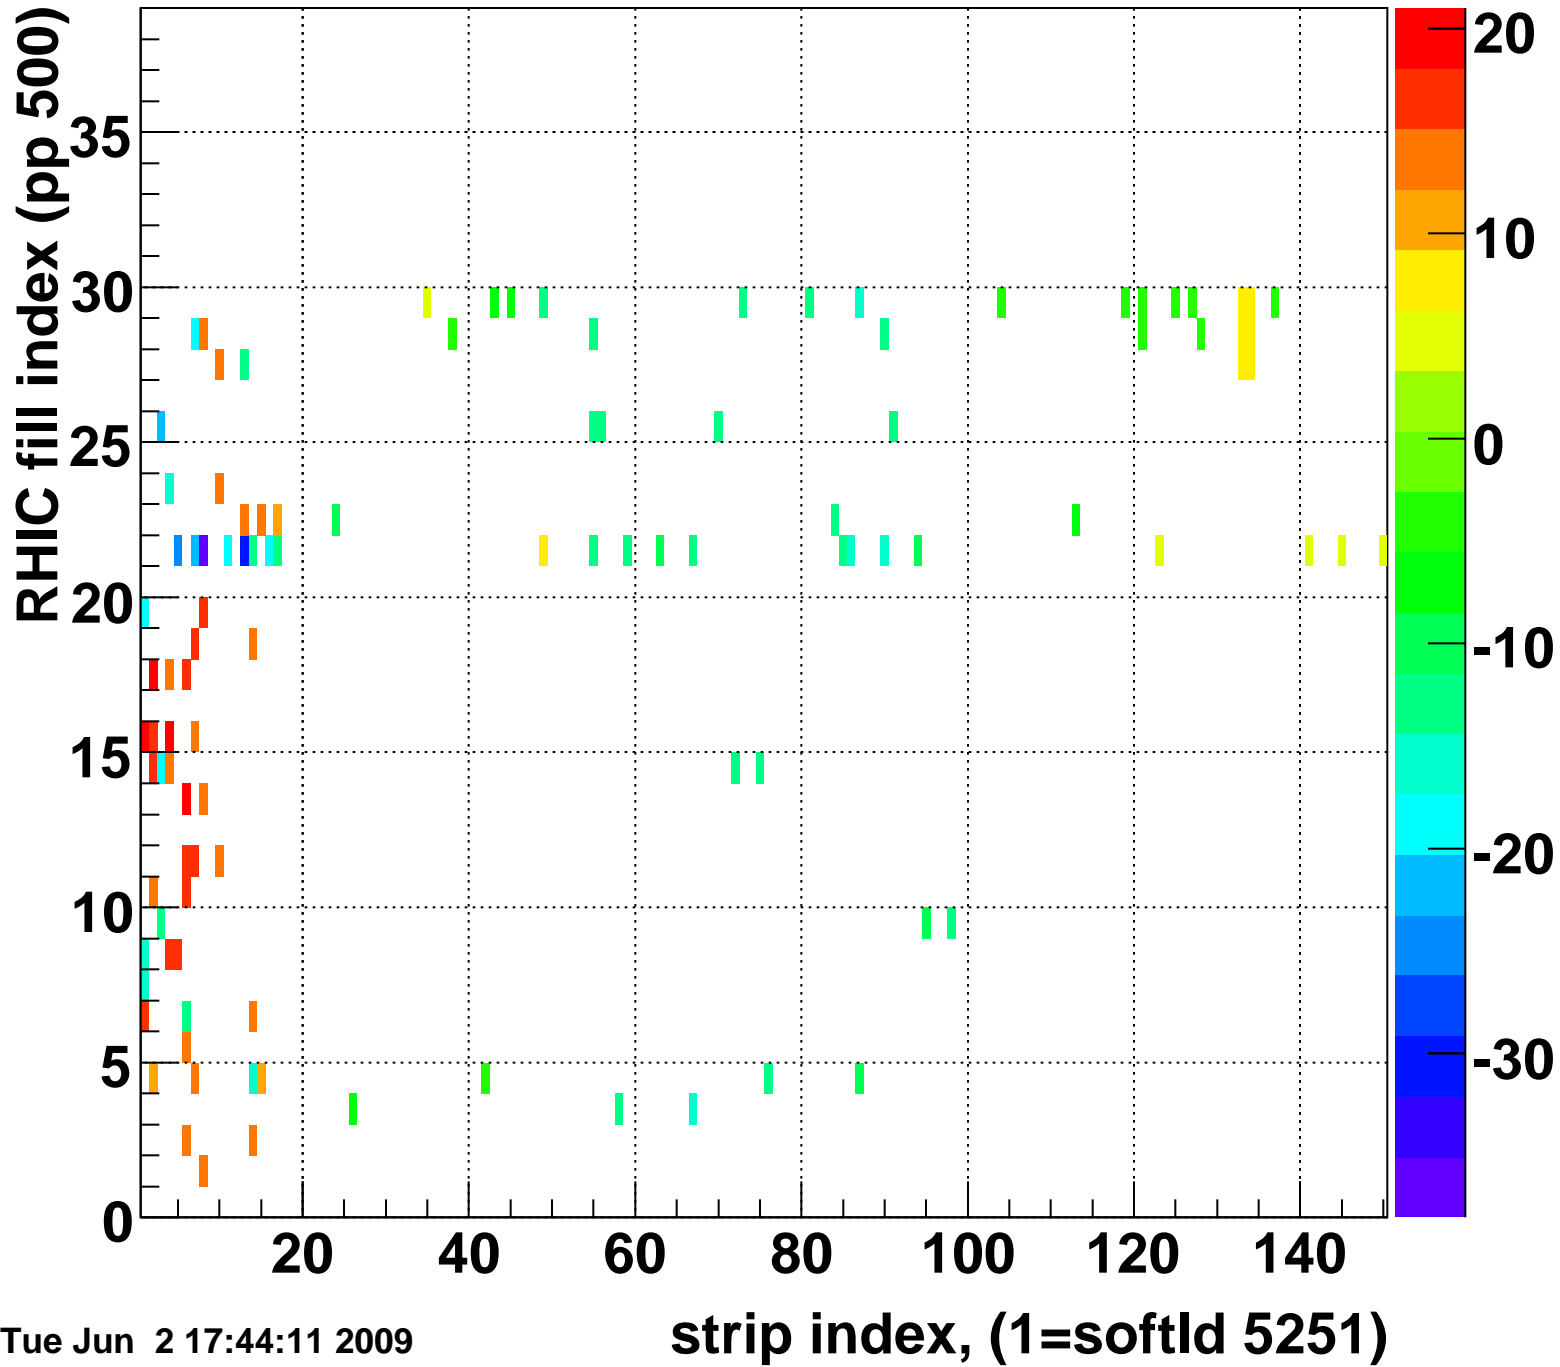

Mpv of ped residuum (ADC), BSMDE mod=36, good strips

Entries 109

Tue Jun 2 17:44:11 2009

Rms of ped residuum (ADC), BSMDE mod=36, good strips

Entries 4126

Tue Jun 2 17:44:11 2009

Bad strips (color=error bits), BSMDE mod=36

Entries 1724

Tue Jun 2 17:44:11 2009

Mpv of ped residuum (ADC), BSMDP mod=36, good strips

Entries 190

Tue Jun 2 17:44:11 2009

Rms of ped residuum (ADC), BSMDP mod=36, good strips

Entries 4345

Tue Jun 2 17:44:11 2009

Bad strips (color=error bits), BSMDE mod=36

Entries 1505

Tue Jun 2 17:44:11 2009