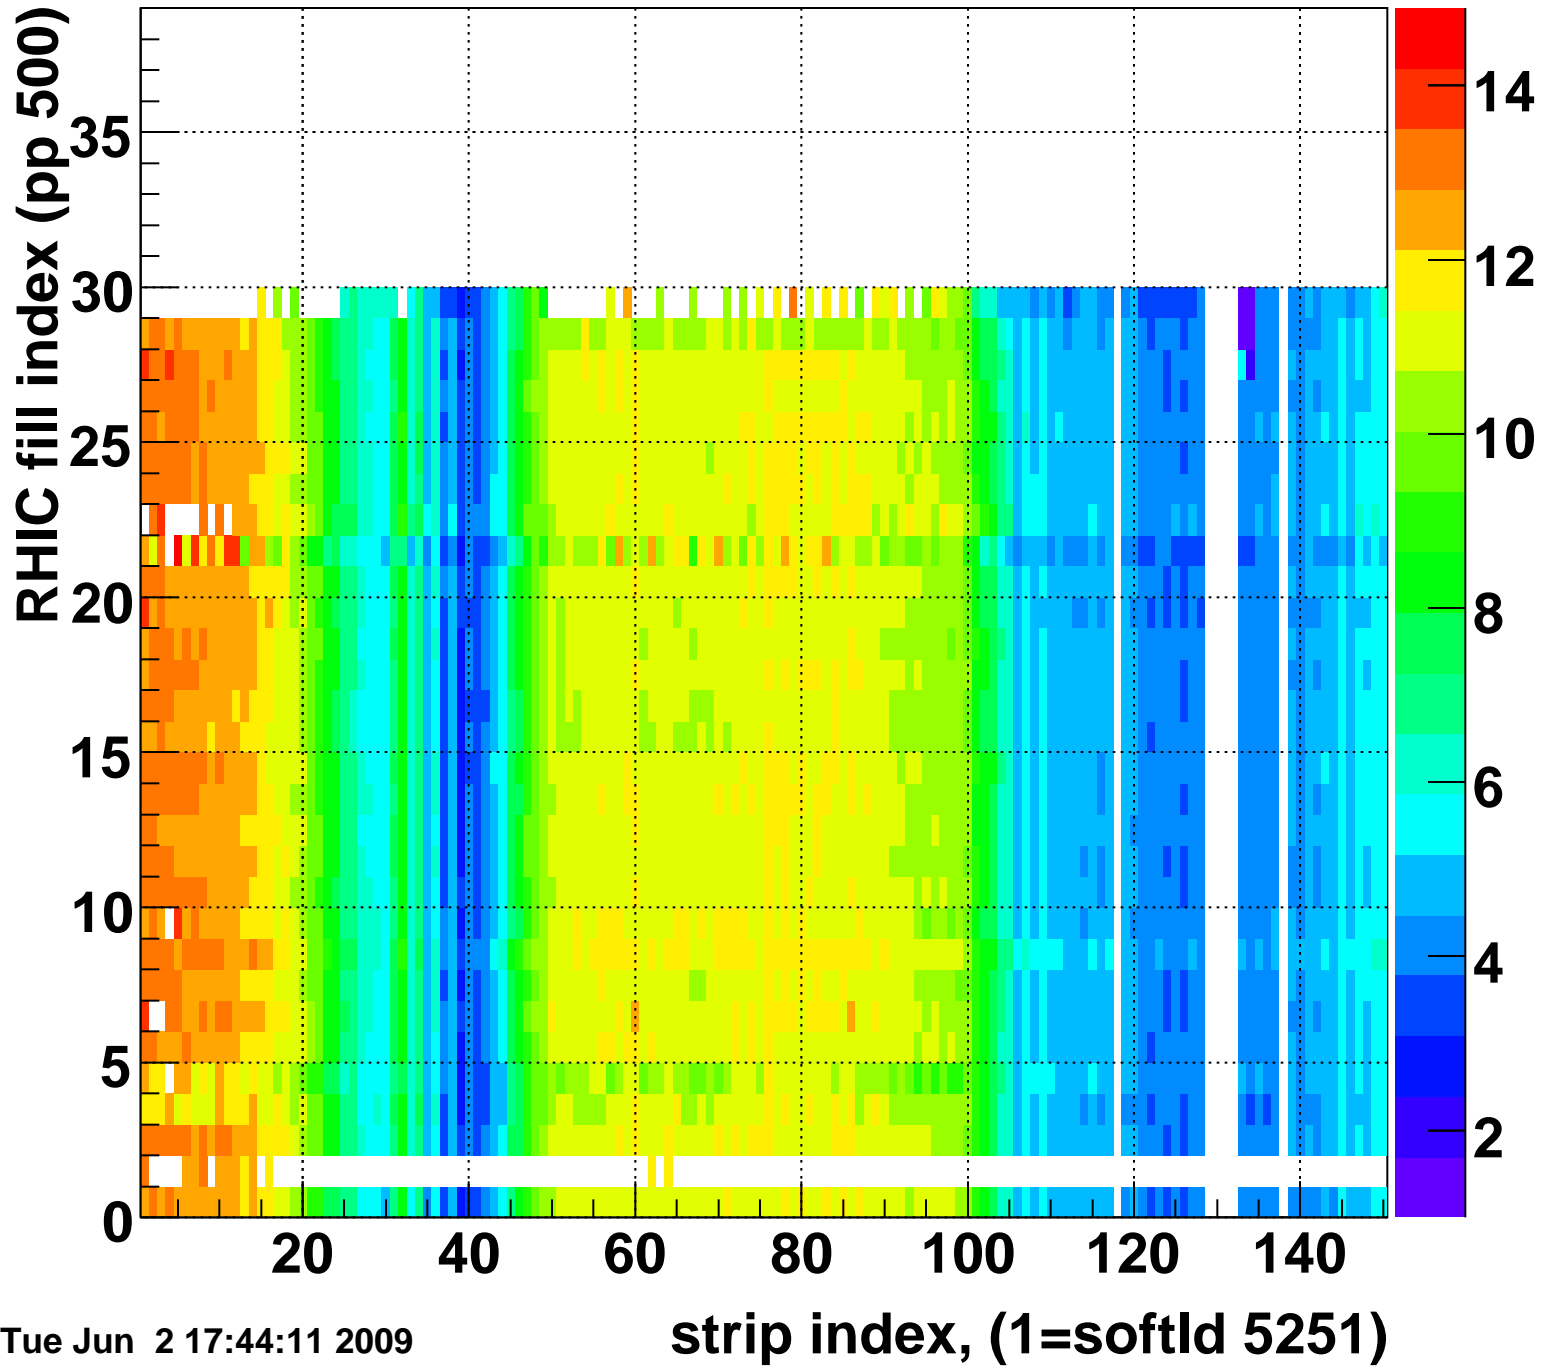

Mpv of ped residuum (ADC), BSMDE mod=36, good strips

Entries 109

Tue Jun 2 17:44:11 2009

Rms of ped residuum (ADC), BSMDE mod=36, good strips

Entries 4126

Tue Jun 2 17:44:11 2009

Bad strips (color=error bits), BSMDE mod=36

Entries 1724

Tue Jun 2 17:44:11 2009

Mpv of ped residuum (ADC), BSMDP mod=36, good strips

Entries 190

Tue Jun 2 17:44:11 2009

Rms of ped residuum (ADC), BSMDP mod=36, good strips

Entries 4345

Tue Jun 2 17:44:11 2009

Bad strips (color=error bits), BSMDE mod=36

Entries 1505

Tue Jun 2 17:44:11 2009