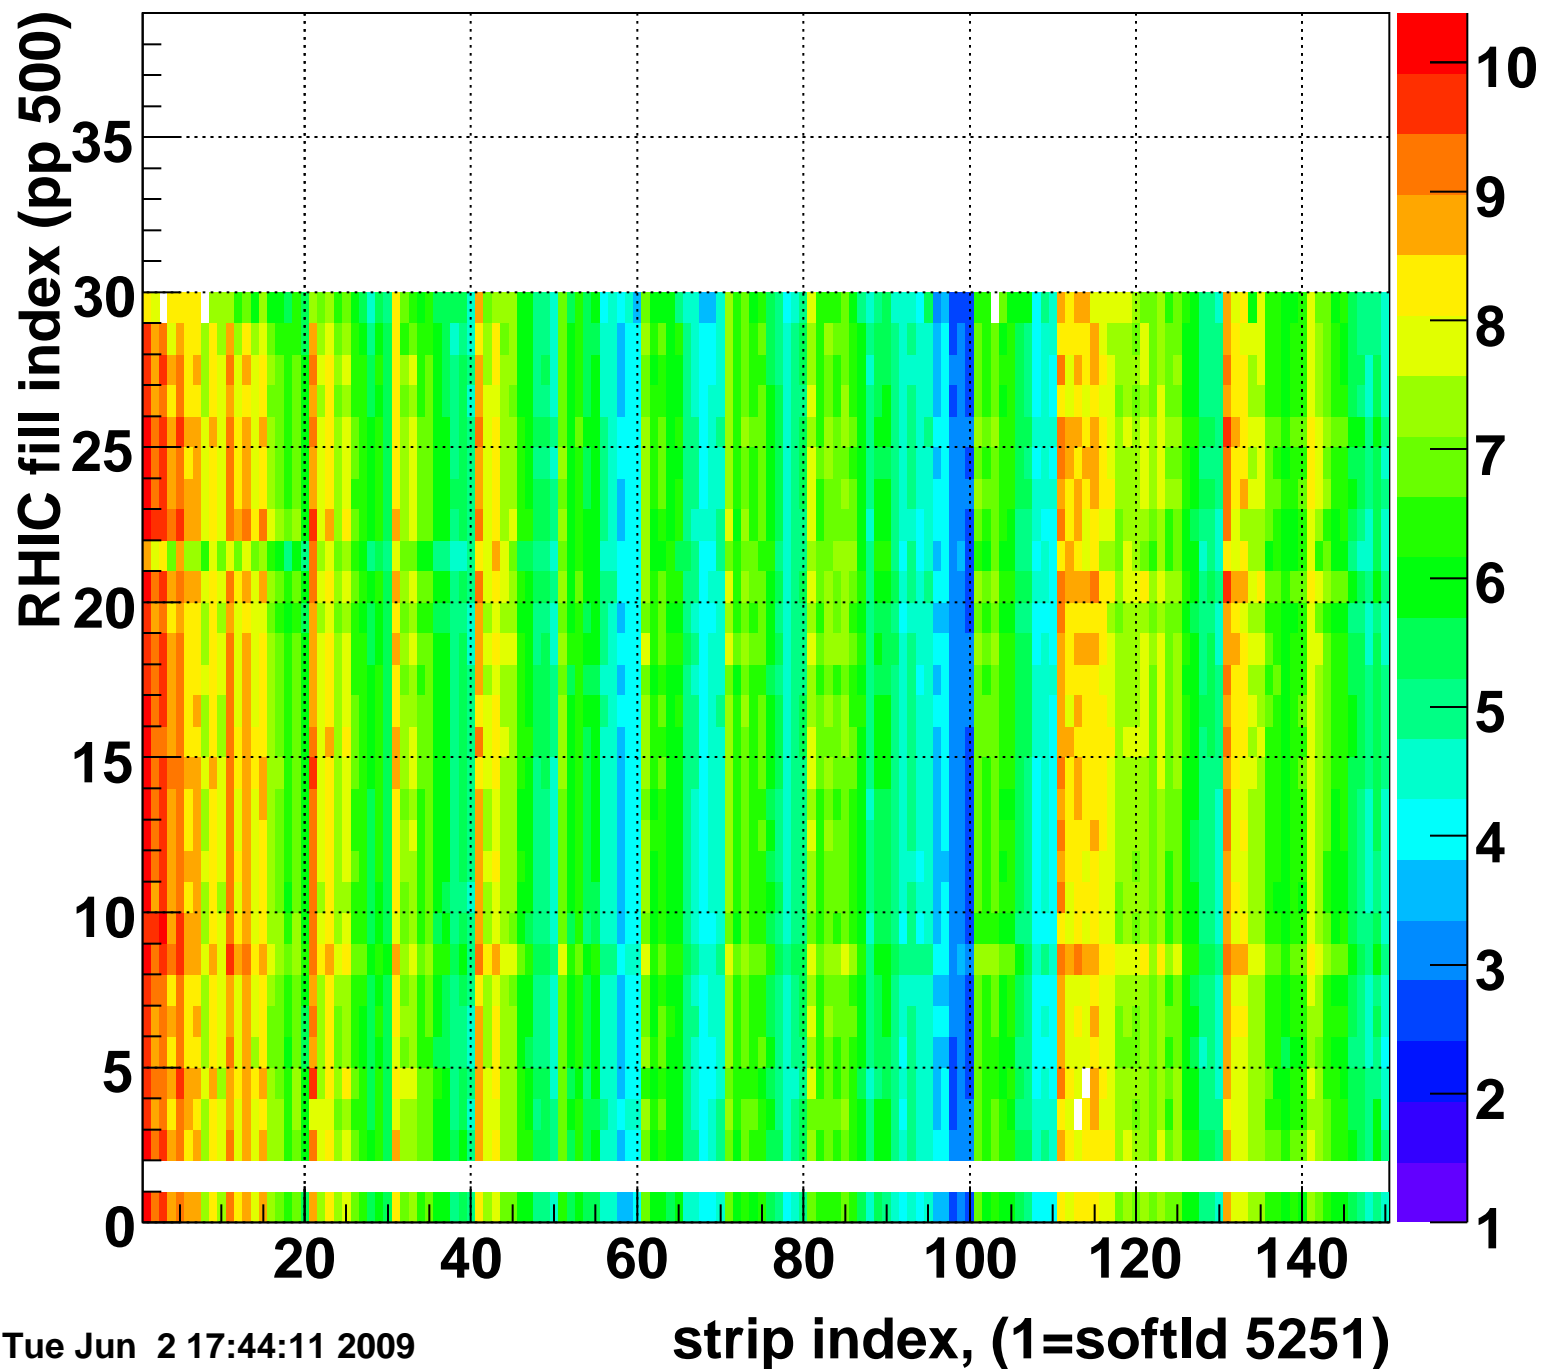

Mpv of ped residuum (ADC), BSMDE mod=36, good strips

Entries 109

Tue Jun 2 17:44:11 2009

Rms of ped residuum (ADC), BSMDE mod=36, good strips

Entries 4126

Tue Jun 2 17:44:11 2009

Bad strips (color=error bits), BSMDE mod=36

Entries 1724

Tue Jun 2 17:44:11 2009

Mpv of ped residuum (ADC), BSMDP mod=36, good strips

Entries 190

Tue Jun 2 17:44:11 2009

Rms of ped residuum (ADC), BSMDP mod=36, good strips

Entries 4345

Tue Jun 2 17:44:11 2009

Bad strips (color=error bits), BSMDE mod=36

Entries 1505

Tue Jun 2 17:44:11 2009