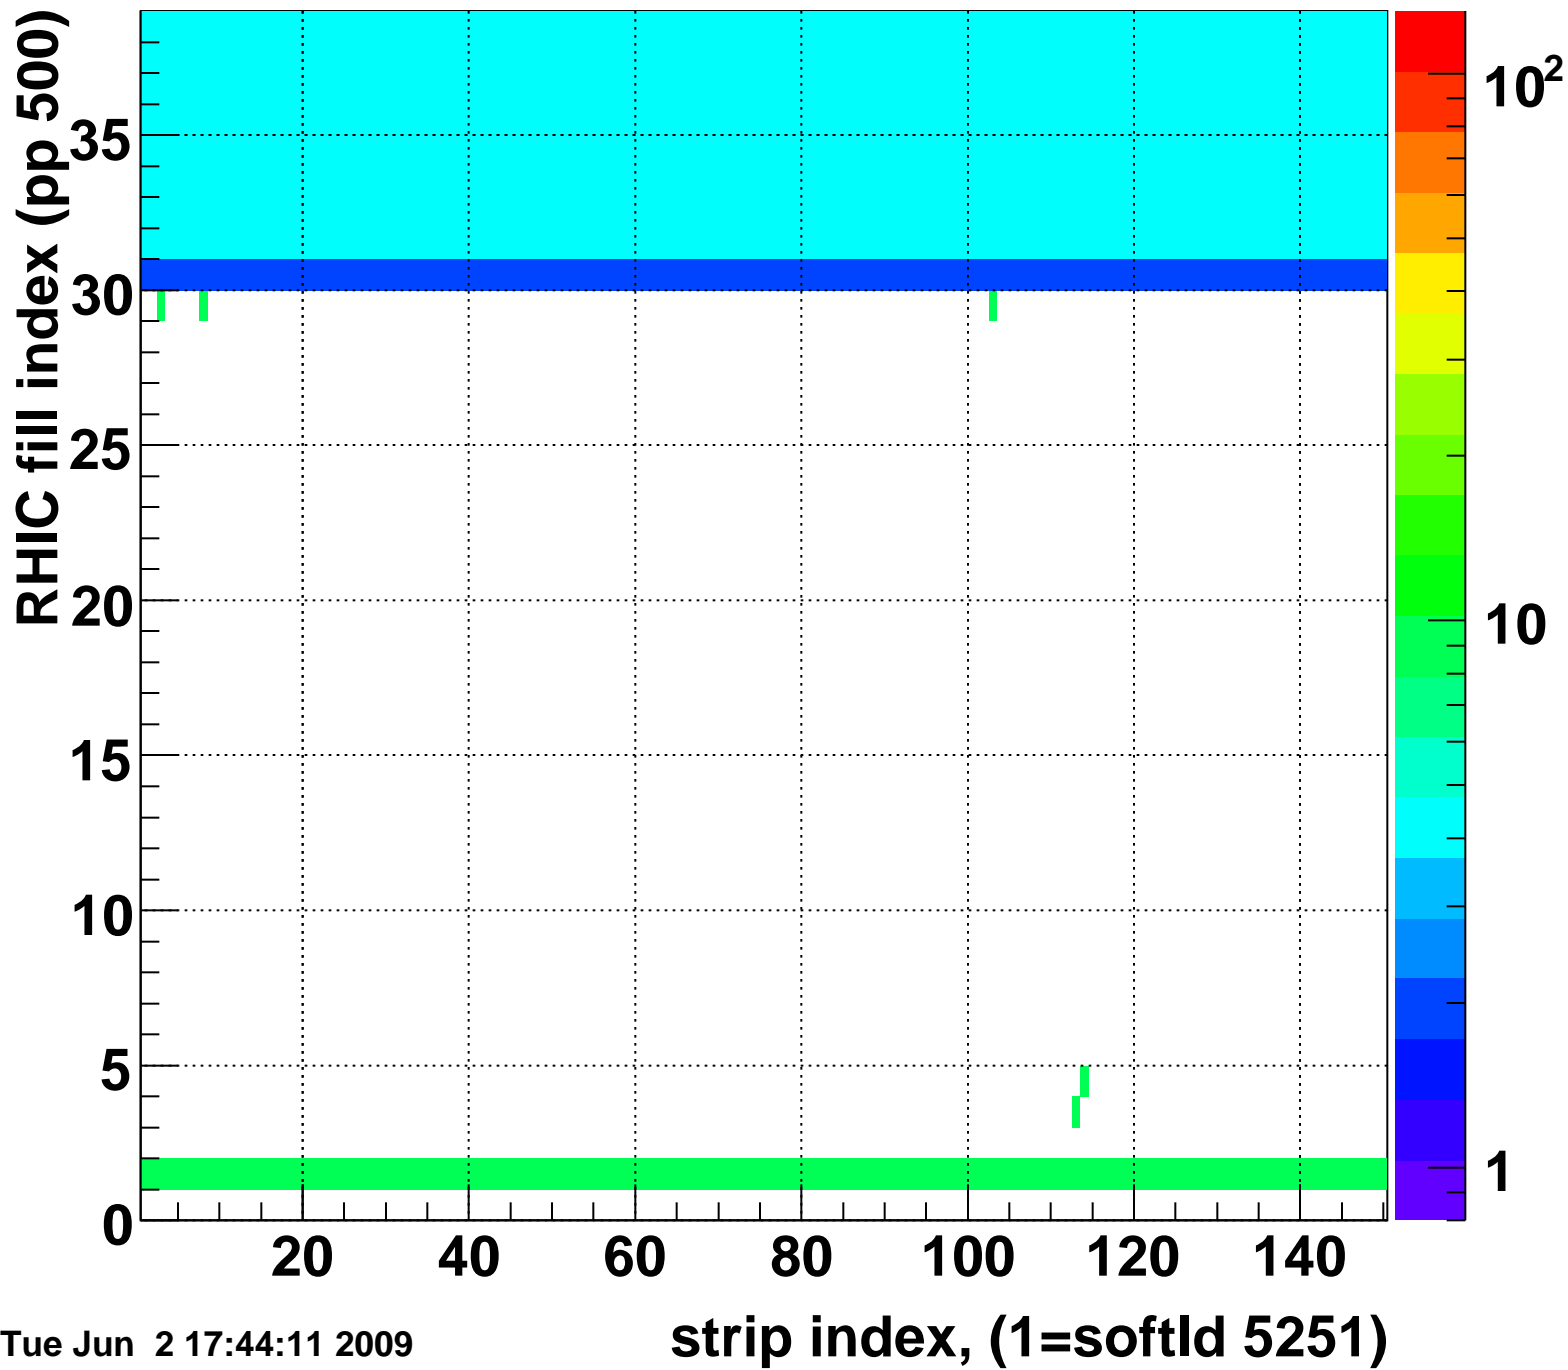

Mpv of ped residuum (ADC), BSMDE mod=36, good strips

Entries 109

Tue Jun 2 17:44:11 2009

Rms of ped residuum (ADC), BSMDE mod=36, good strips

Entries 4126

Tue Jun 2 17:44:11 2009

Bad strips (color=error bits), BSMDE mod=36

Entries 1724

Tue Jun 2 17:44:11 2009

Mpv of ped residuum (ADC), BSMDP mod=36, good strips

Entries 190

Tue Jun 2 17:44:11 2009

Rms of ped residuum (ADC), BSMDP mod=36, good strips

Entries 4345

Tue Jun 2 17:44:11 2009

Bad strips (color=error bits), BSMDE mod=36

Entries 1505

Tue Jun 2 17:44:11 2009