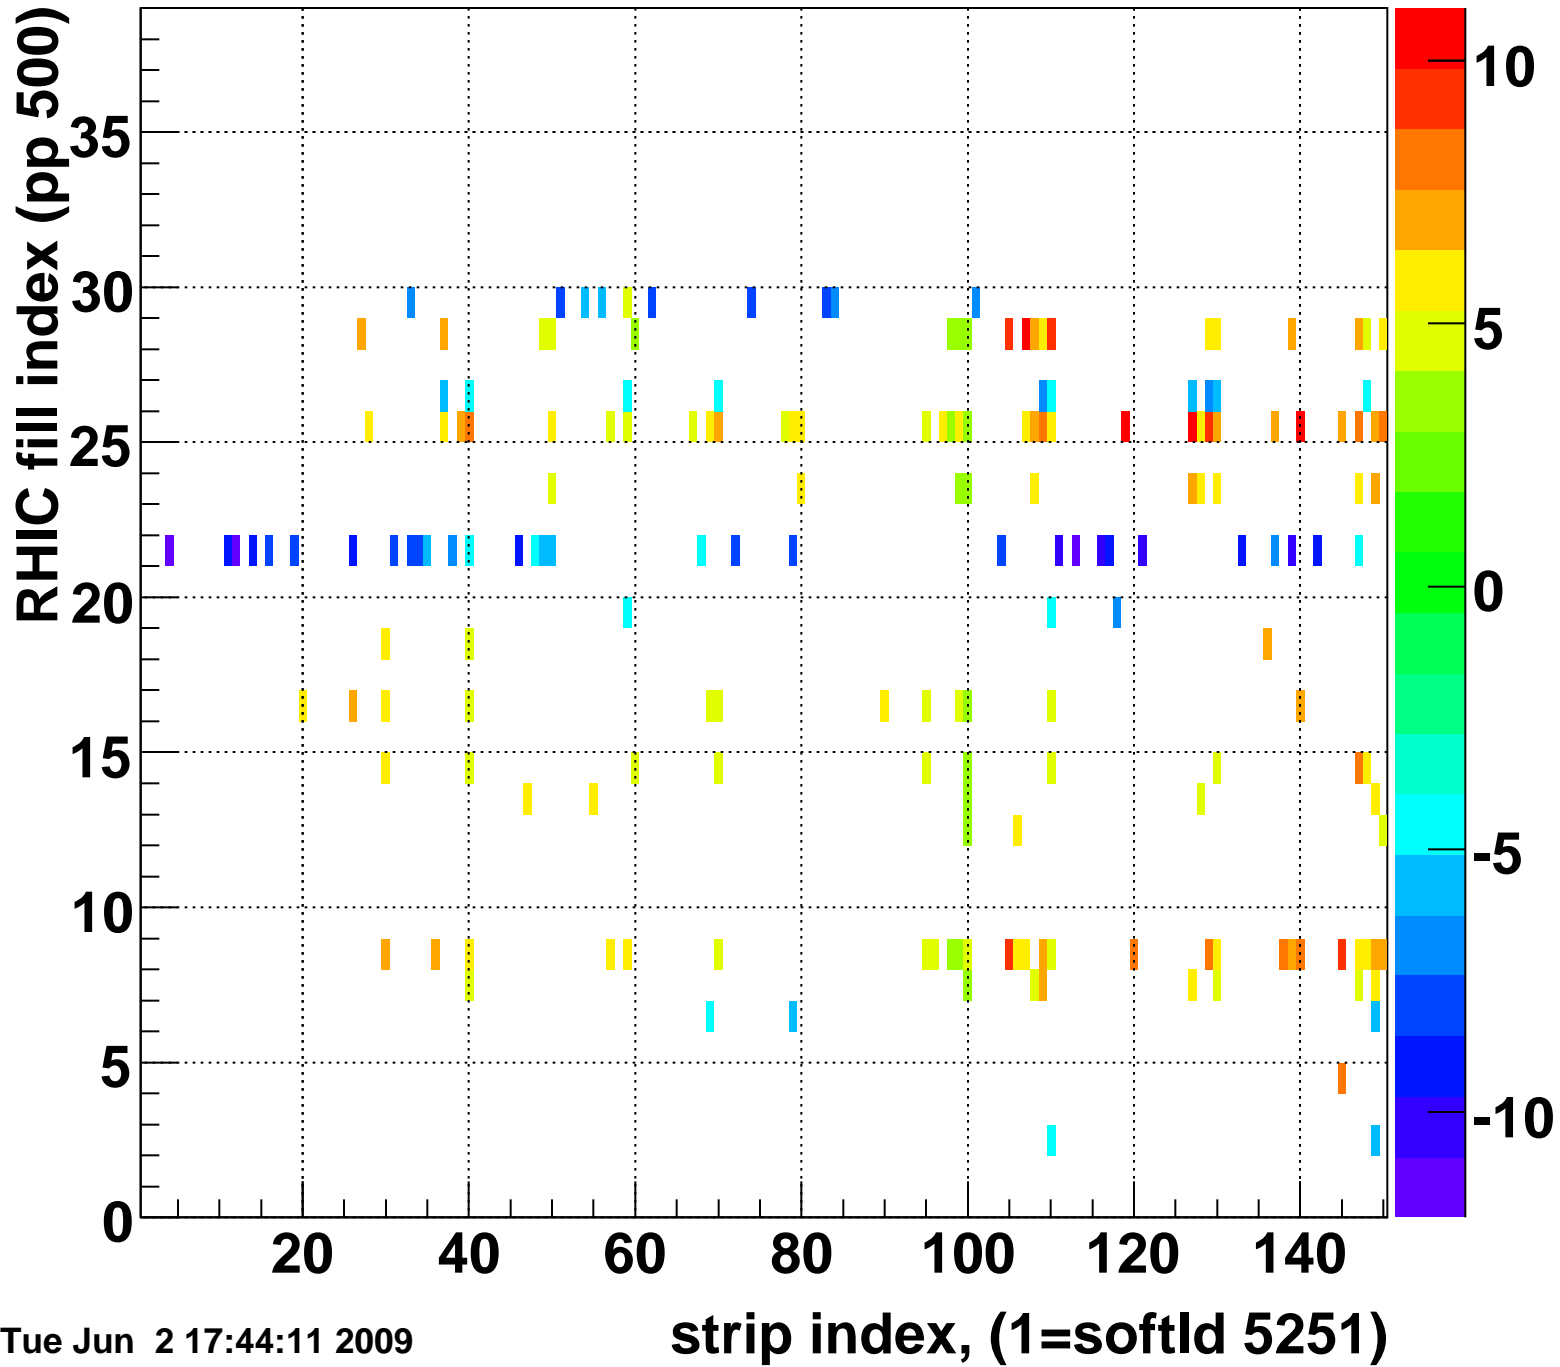

Mpv of ped residuum (ADC), BSMDE mod=36, good strips

Entries 109

Tue Jun 2 17:44:11 2009

Rms of ped residuum (ADC), BSMDE mod=36, good strips

Entries 4126

Tue Jun 2 17:44:11 2009

Bad strips (color=error bits), BSMDE mod=36

Entries 1724

Tue Jun 2 17:44:11 2009

Mpv of ped residuum (ADC), BSMDP mod=36, good strips

Entries 190

Tue Jun 2 17:44:11 2009

Rms of ped residuum (ADC), BSMDP mod=36, good strips

Entries 4345

Tue Jun 2 17:44:11 2009

Bad strips (color=error bits), BSMDE mod=36

Entries 1505

Tue Jun 2 17:44:11 2009