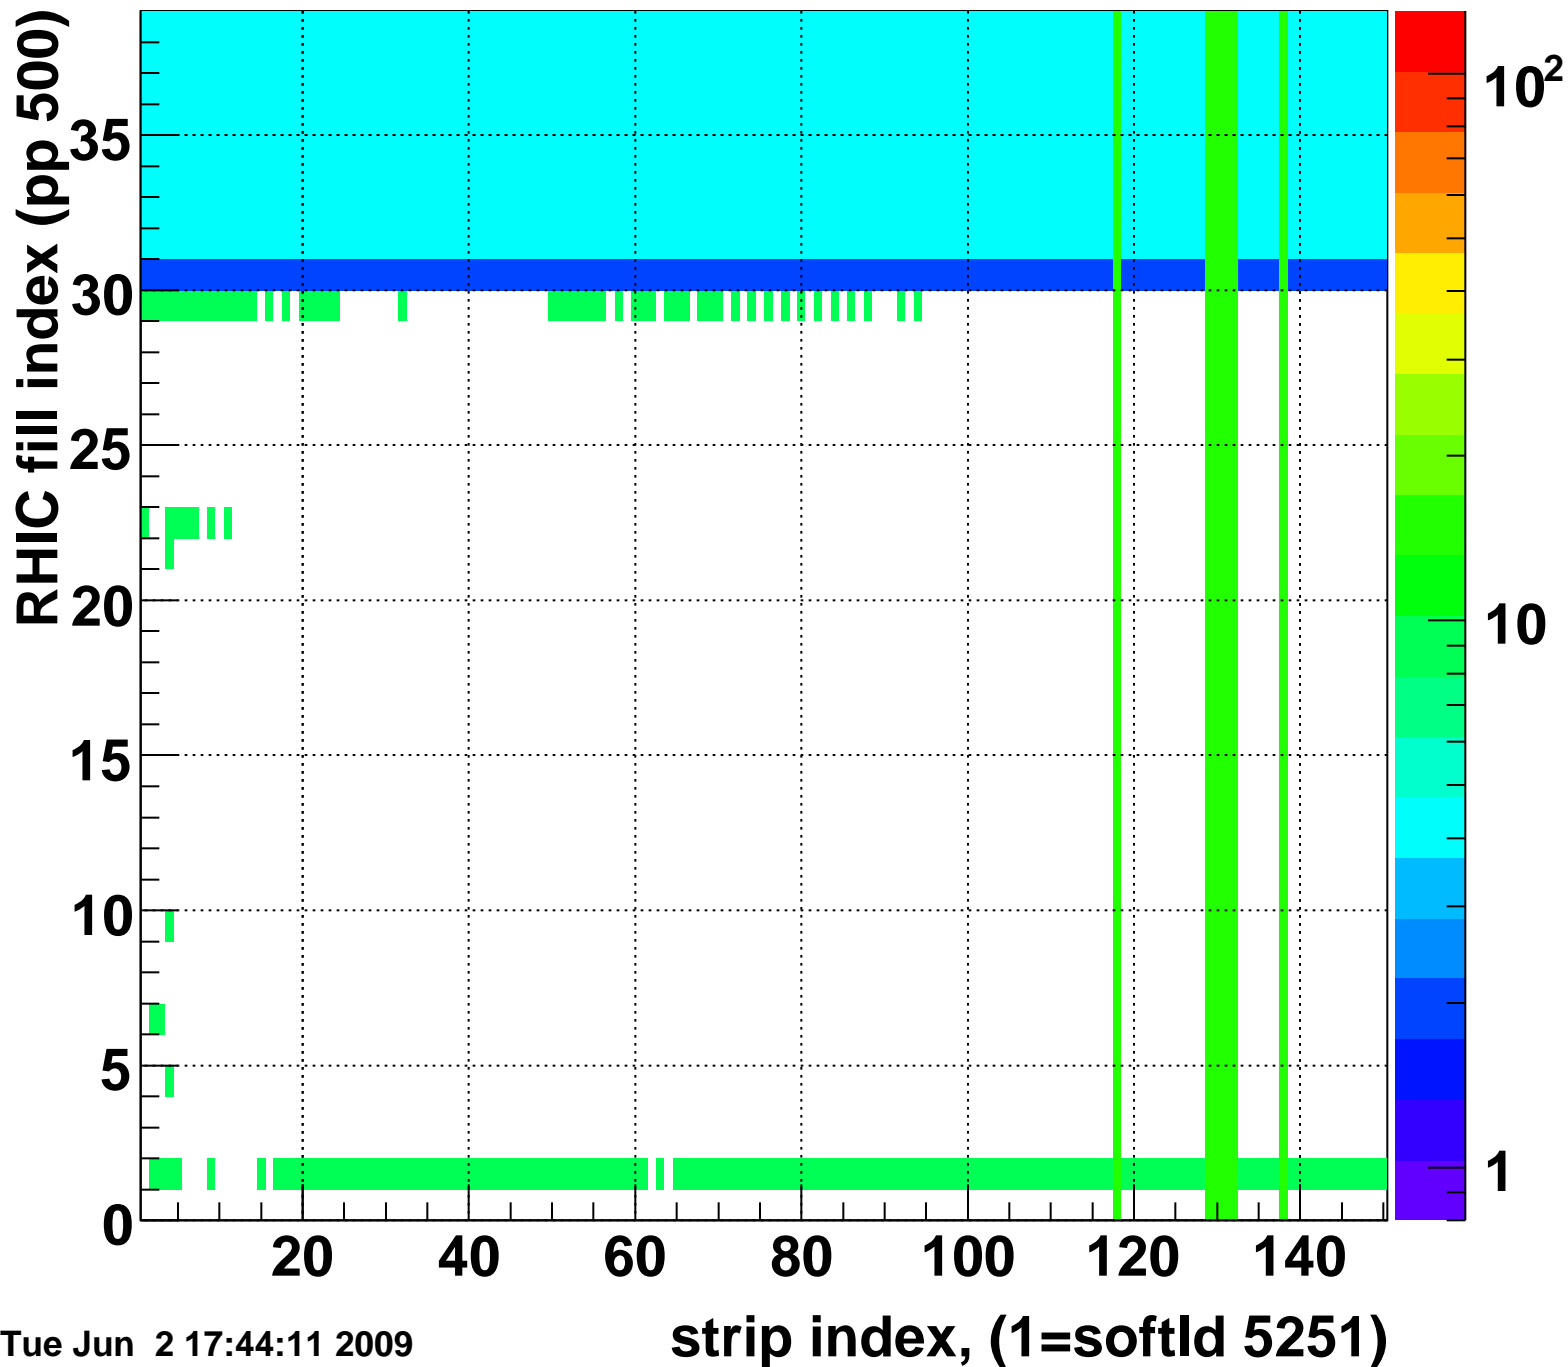

Mpv of ped residuum (ADC), BSMDE mod=36, good strips

Entries 109

Tue Jun 2 17:44:11 2009

Rms of ped residuum (ADC), BSMDE mod=36, good strips

Entries 4126

Tue Jun 2 17:44:11 2009

Bad strips (color=error bits), BSMDE mod=36

Entries 1724

Tue Jun 2 17:44:11 2009

Mpv of ped residuum (ADC), BSMDP mod=36, good strips

Entries 190

Tue Jun 2 17:44:11 2009

Rms of ped residuum (ADC), BSMDP mod=36, good strips

Entries 4345

Tue Jun 2 17:44:11 2009

Bad strips (color=error bits), BSMDE mod=36

Entries 1505

Tue Jun 2 17:44:11 2009