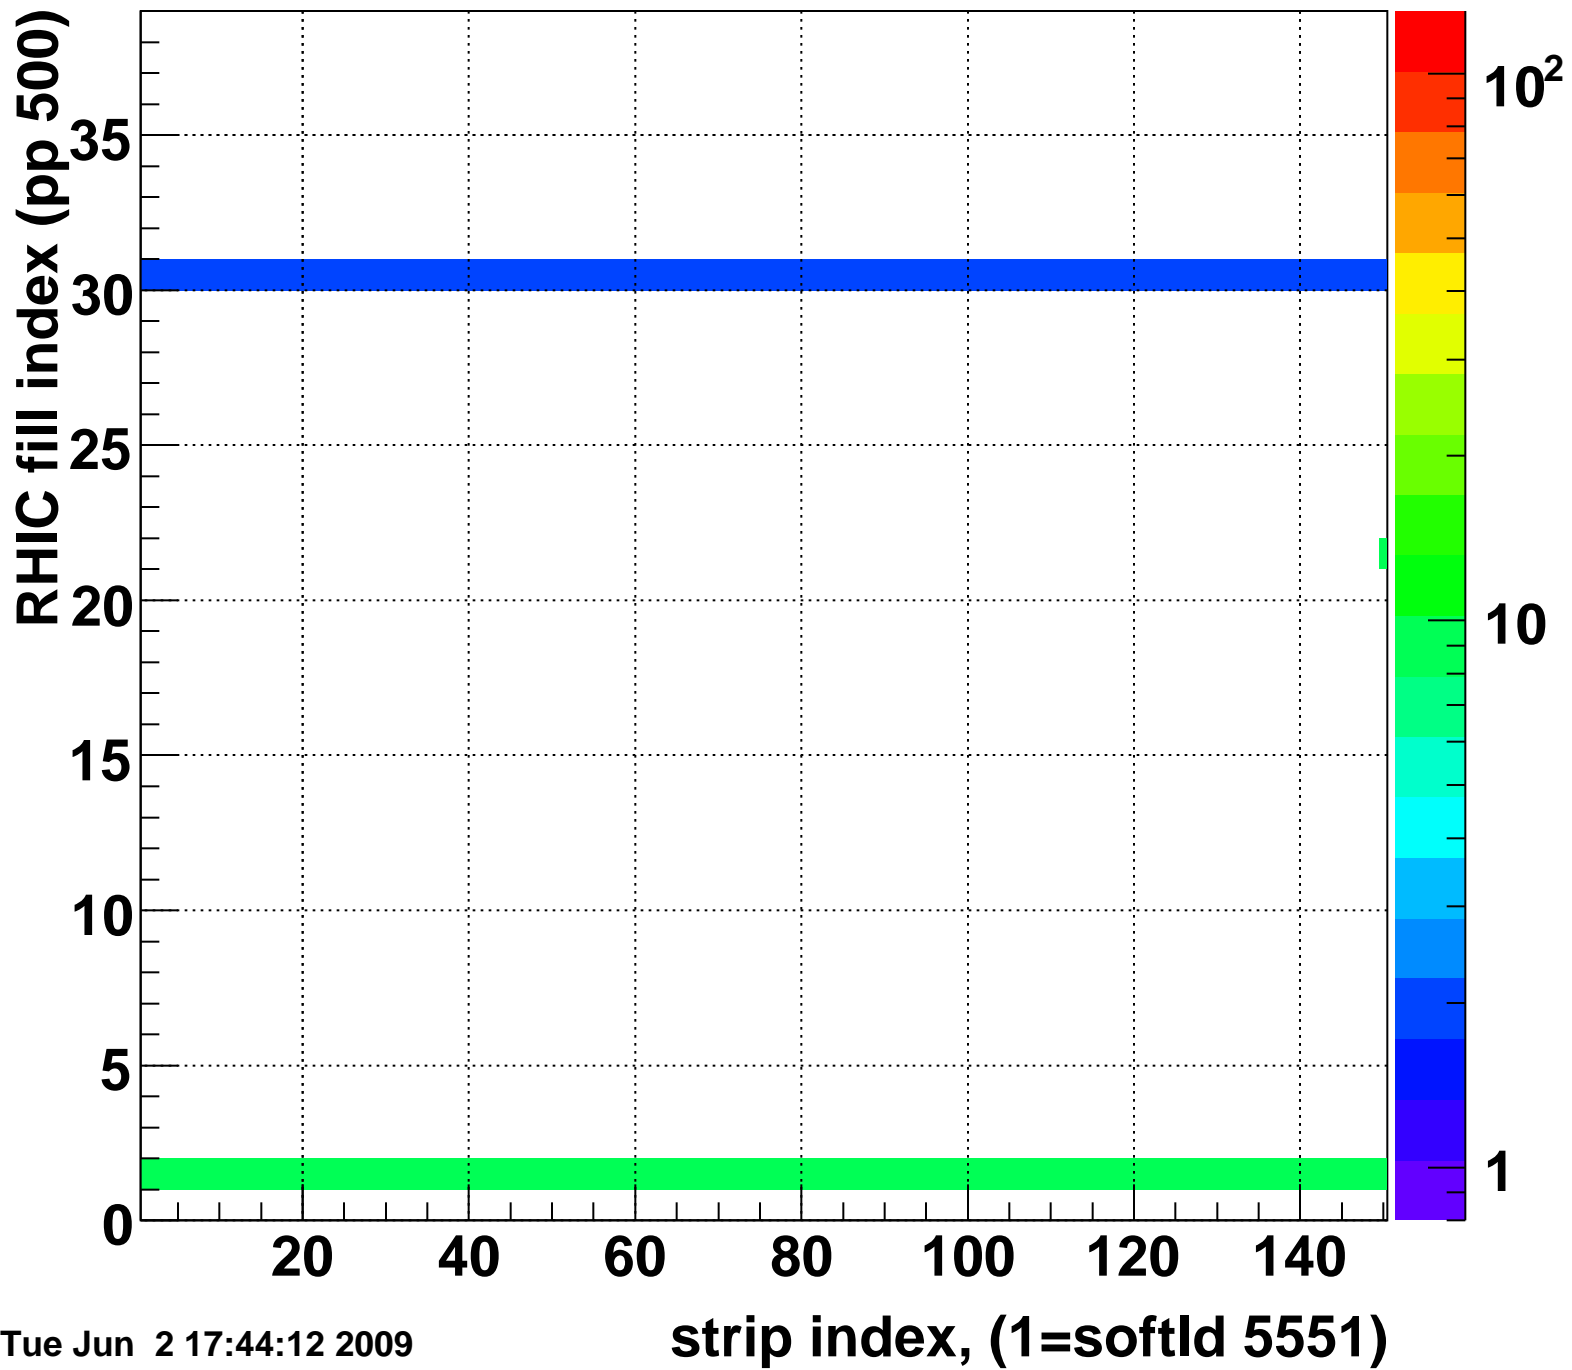

Rms of ped residuum (ADC), BSMDE mod=38, good strips

Entries 5549

Tue Jun 2 17:44:12 2009

Bad strips (color=error bits), BSMDE mod=38

Entries 301

Tue Jun 2 17:44:12 2009

Rms of ped residuum (ADC), BSMDP mod=38, good strips

Entries 5545

Tue Jun 2 17:44:12 2009

Bad strips (color=error bits), BSMDE mod=38

Entries 305

Tue Jun 2 17:44:12 2009