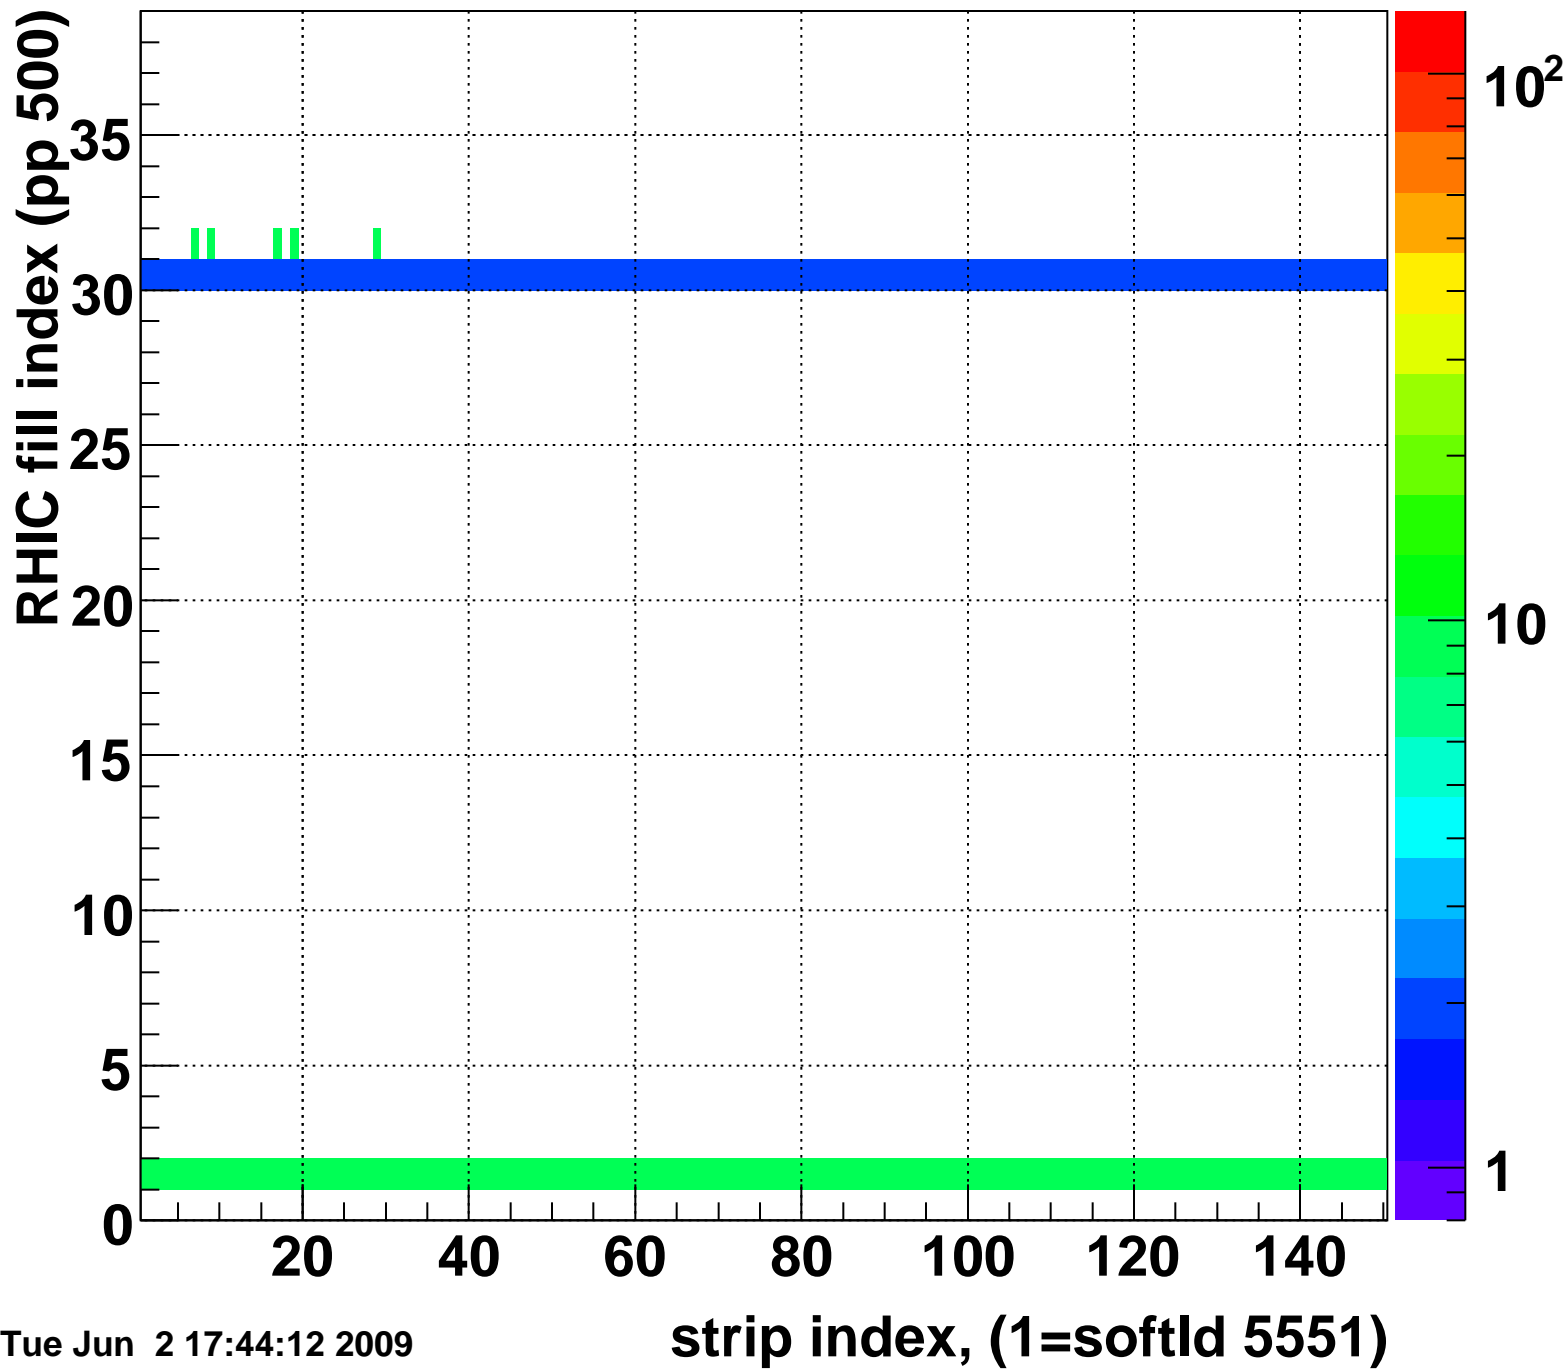

Rms of ped residuum (ADC), BSMDE mod=38, good strips

Entries 5549

Tue Jun 2 17:44:12 2009

Bad strips (color=error bits), BSMDE mod=38

Entries 301

Tue Jun 2 17:44:12 2009

Rms of ped residuum (ADC), BSMDP mod=38, good strips

Entries 5545

Tue Jun 2 17:44:12 2009

Bad strips (color=error bits), BSMDE mod=38

Entries 305

Tue Jun 2 17:44:12 2009