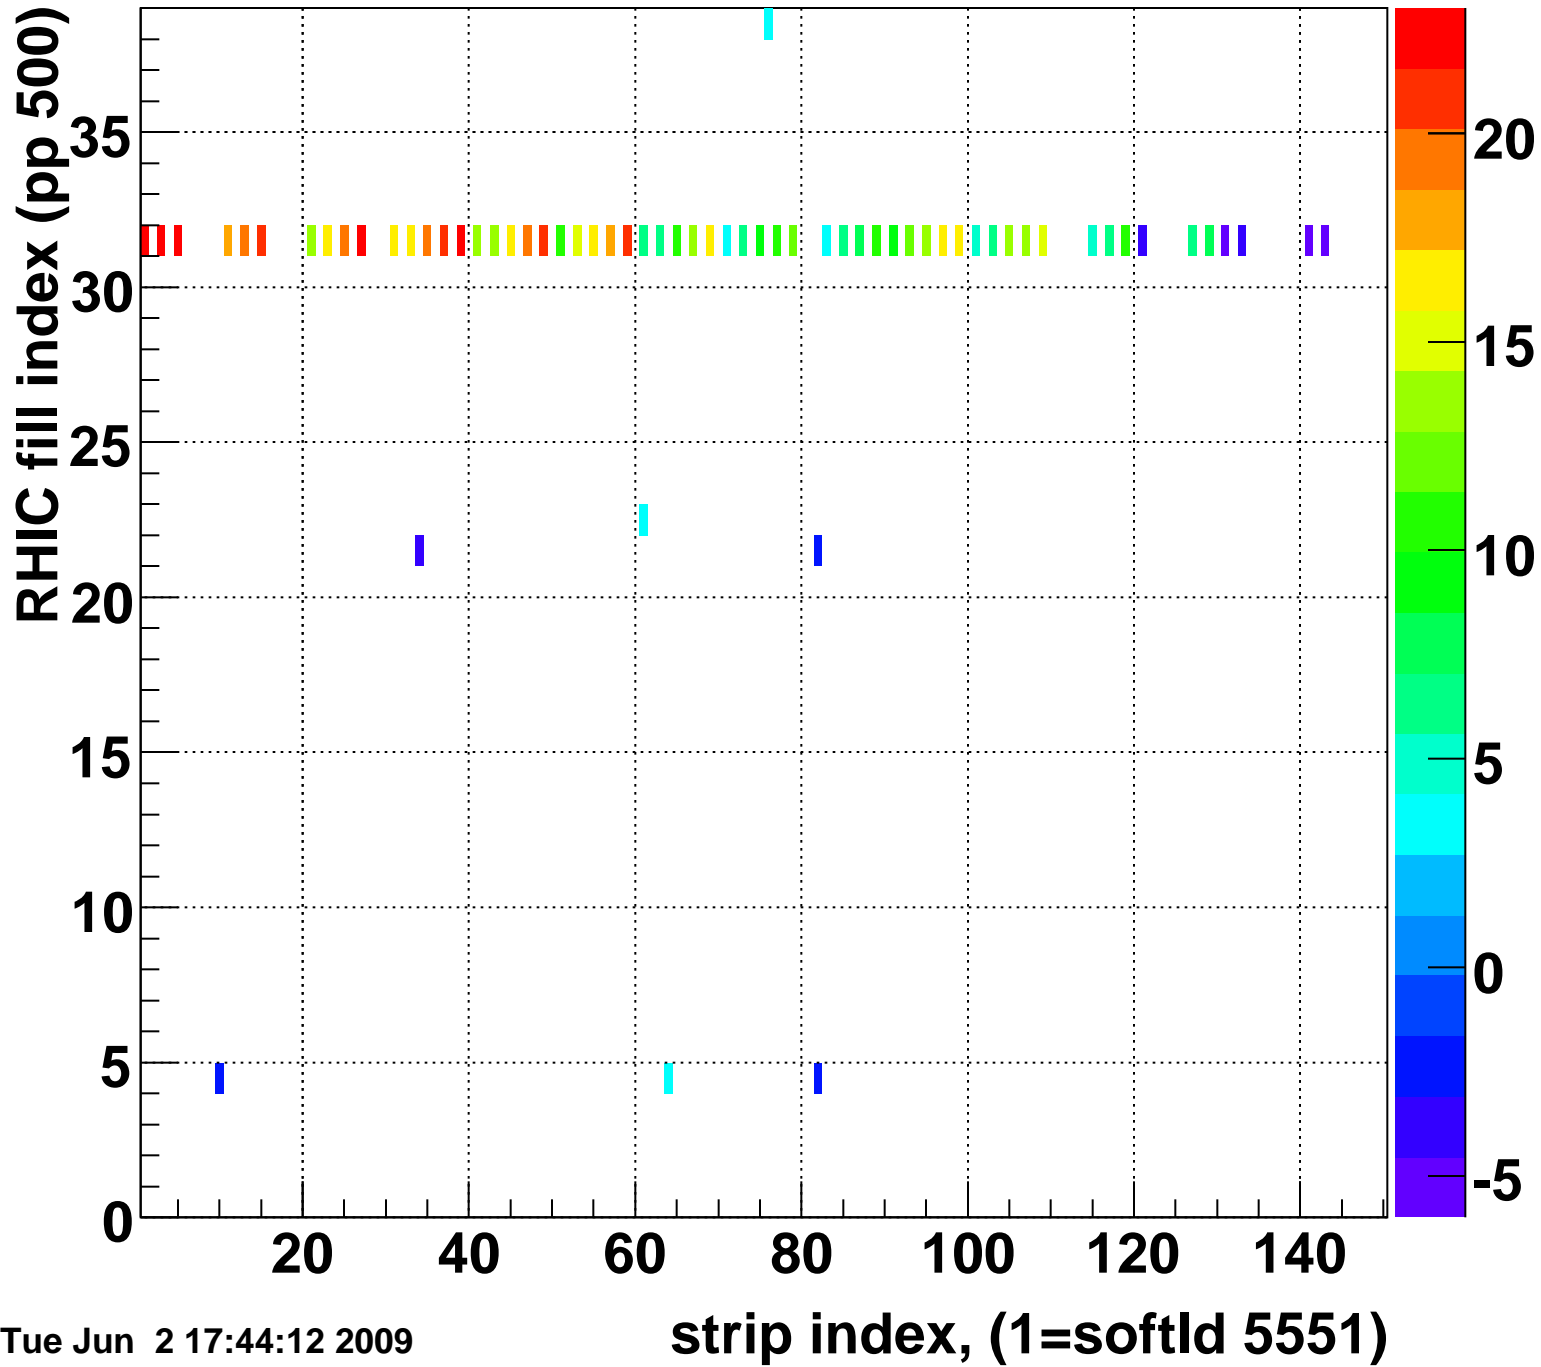

Rms of ped residuum (ADC), BSMDE mod=38, good strips

Entries 5549

Tue Jun 2 17:44:12 2009

Bad strips (color=error bits), BSMDE mod=38

Entries 301

Tue Jun 2 17:44:12 2009

Rms of ped residuum (ADC), BSMDP mod=38, good strips

Entries 5545

Tue Jun 2 17:44:12 2009

Bad strips (color=error bits), BSMDE mod=38

Entries 305

Tue Jun 2 17:44:12 2009