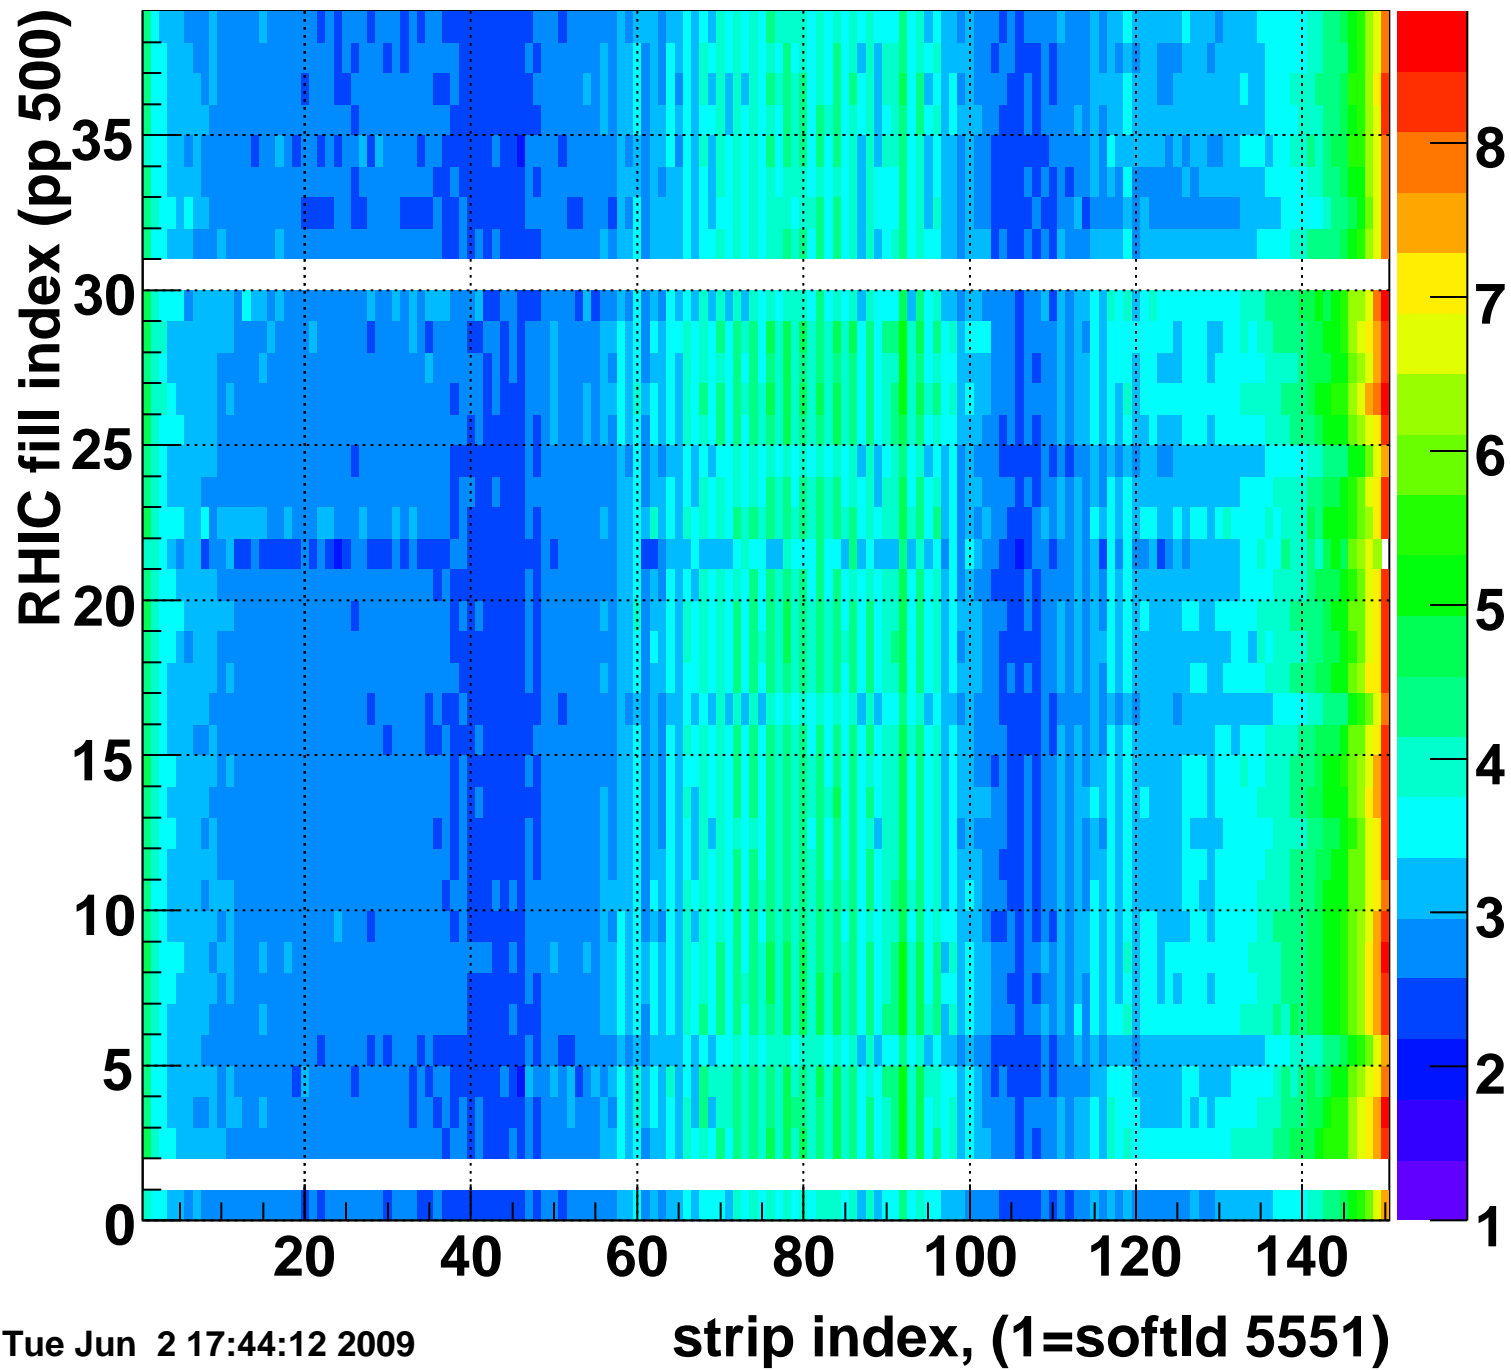

Rms of ped residuum (ADC), BSMDE mod=38, good strips

Entries 5549

Tue Jun 2 17:44:12 2009

Bad strips (color=error bits), BSMDE mod=38

Entries 301

Tue Jun 2 17:44:12 2009

Rms of ped residuum (ADC), BSMDP mod=38, good strips

Entries 5545

Tue Jun 2 17:44:12 2009

Bad strips (color=error bits), BSMDE mod=38

Entries 305

Tue Jun 2 17:44:12 2009