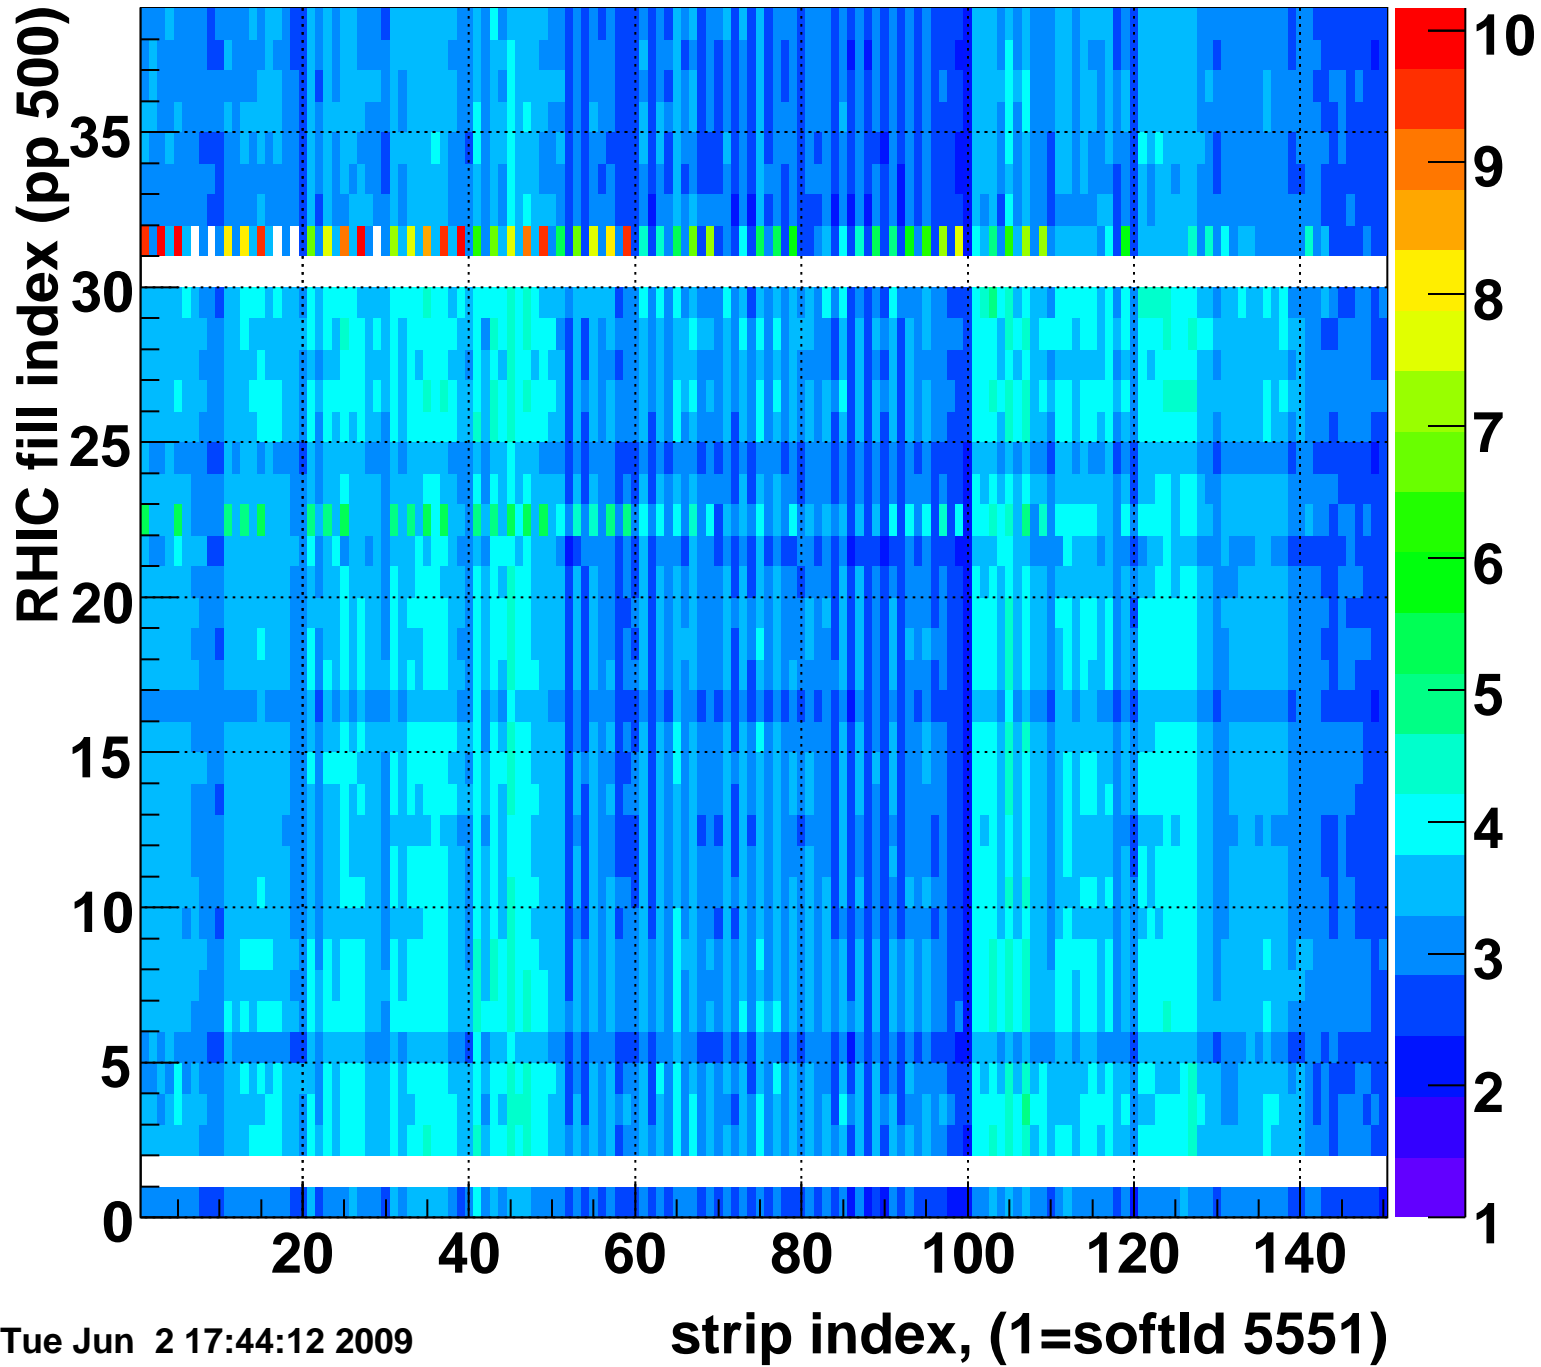

Rms of ped residuum (ADC), BSMDE mod=38, good strips

Entries 5549

Tue Jun 2 17:44:12 2009

Bad strips (color=error bits), BSMDE mod=38

Entries 301

Tue Jun 2 17:44:12 2009

Rms of ped residuum (ADC), BSMDP mod=38, good strips

Entries 5545

Tue Jun 2 17:44:12 2009

Bad strips (color=error bits), BSMDE mod=38

Entries 305

Tue Jun 2 17:44:12 2009