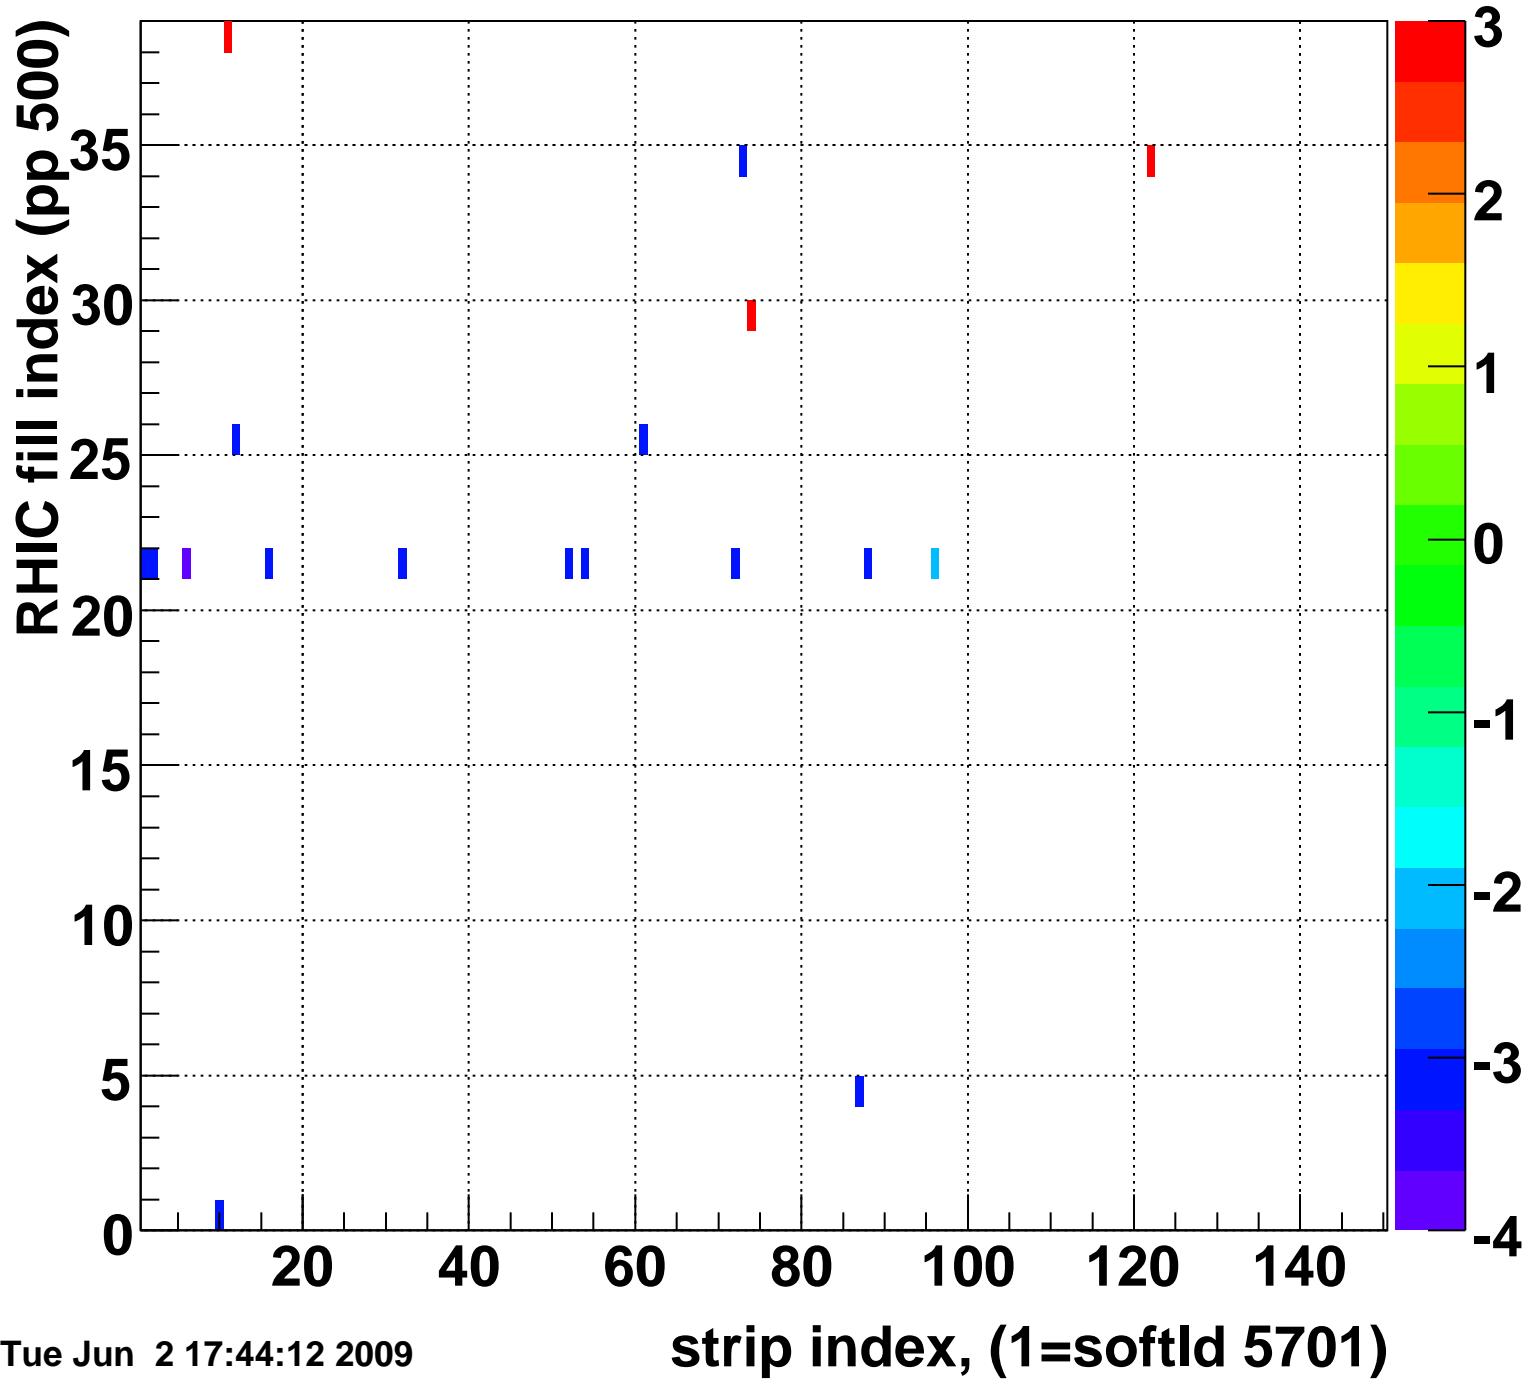

Mpv of ped residuum (ADC), BSMDE mod=39, good strips

Entries 23

Tue Jun 2 17:44:12 2009

Rms of ped residuum (ADC), BSMDE mod=39, good strips

Entries 5476

Bad strips (color=error bits), BSMDE mod=39

Entries 374

Tue Jun 2 17:44:12 2009

Mpv of ped residuum (ADC), BSMDP mod=39, good strips

Entries 18

Tue Jun 2 17:44:12 2009

Rms of ped residuum (ADC), BSMDP mod=39, good strips

Entries 5550

Tue Jun 2 17:44:12 2009

Bad strips (color=error bits), BSMDE mod=39