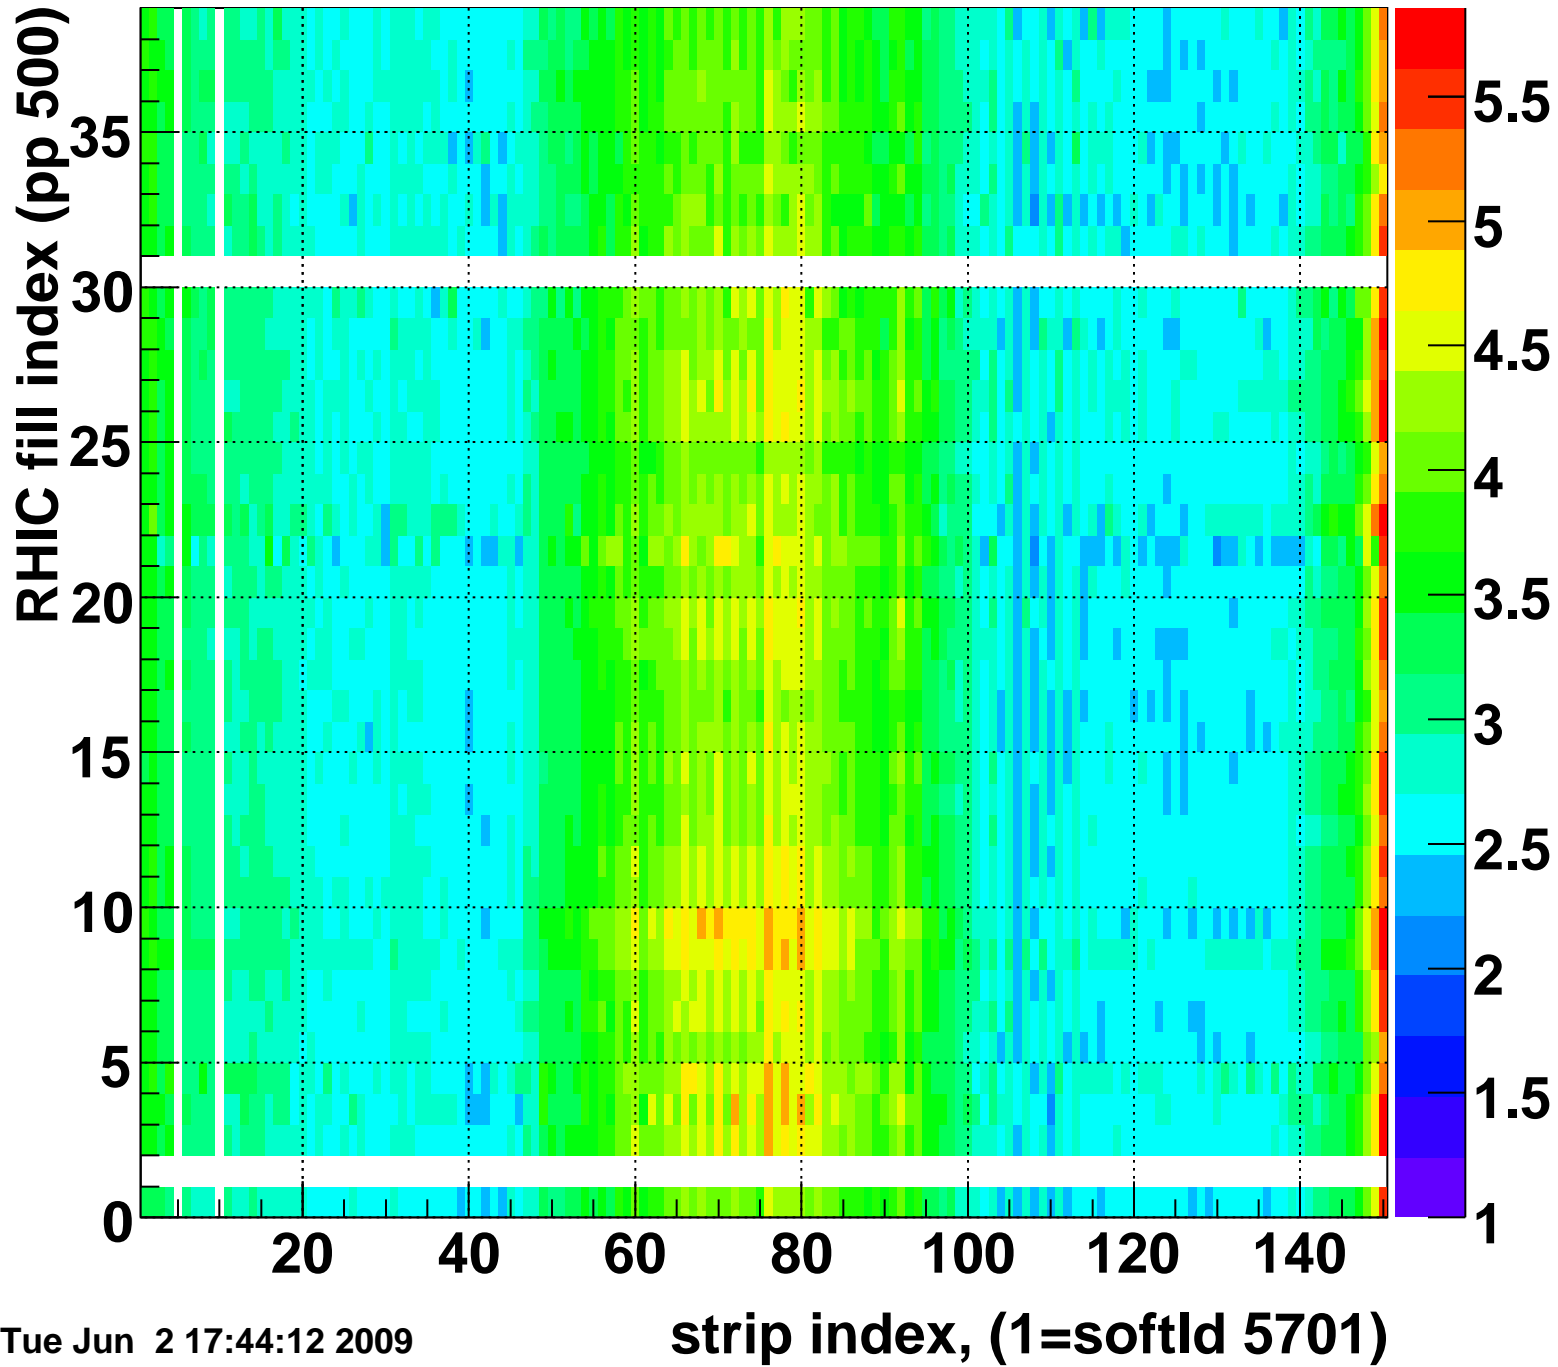

Mpv of ped residuum (ADC), BSMDE mod=39, good strips

Entries 23

Tue Jun 2 17:44:12 2009

Rms of ped residuum (ADC), BSMDE mod=39, good strips

Entries 5476

Bad strips (color=error bits), BSMDE mod=39

Entries 374

Tue Jun 2 17:44:12 2009

Mpv of ped residuum (ADC), BSMDP mod=39, good strips

Entries 18

Tue Jun 2 17:44:12 2009

Rms of ped residuum (ADC), BSMDP mod=39, good strips

Entries 5550

Tue Jun 2 17:44:12 2009

Bad strips (color=error bits), BSMDE mod=39