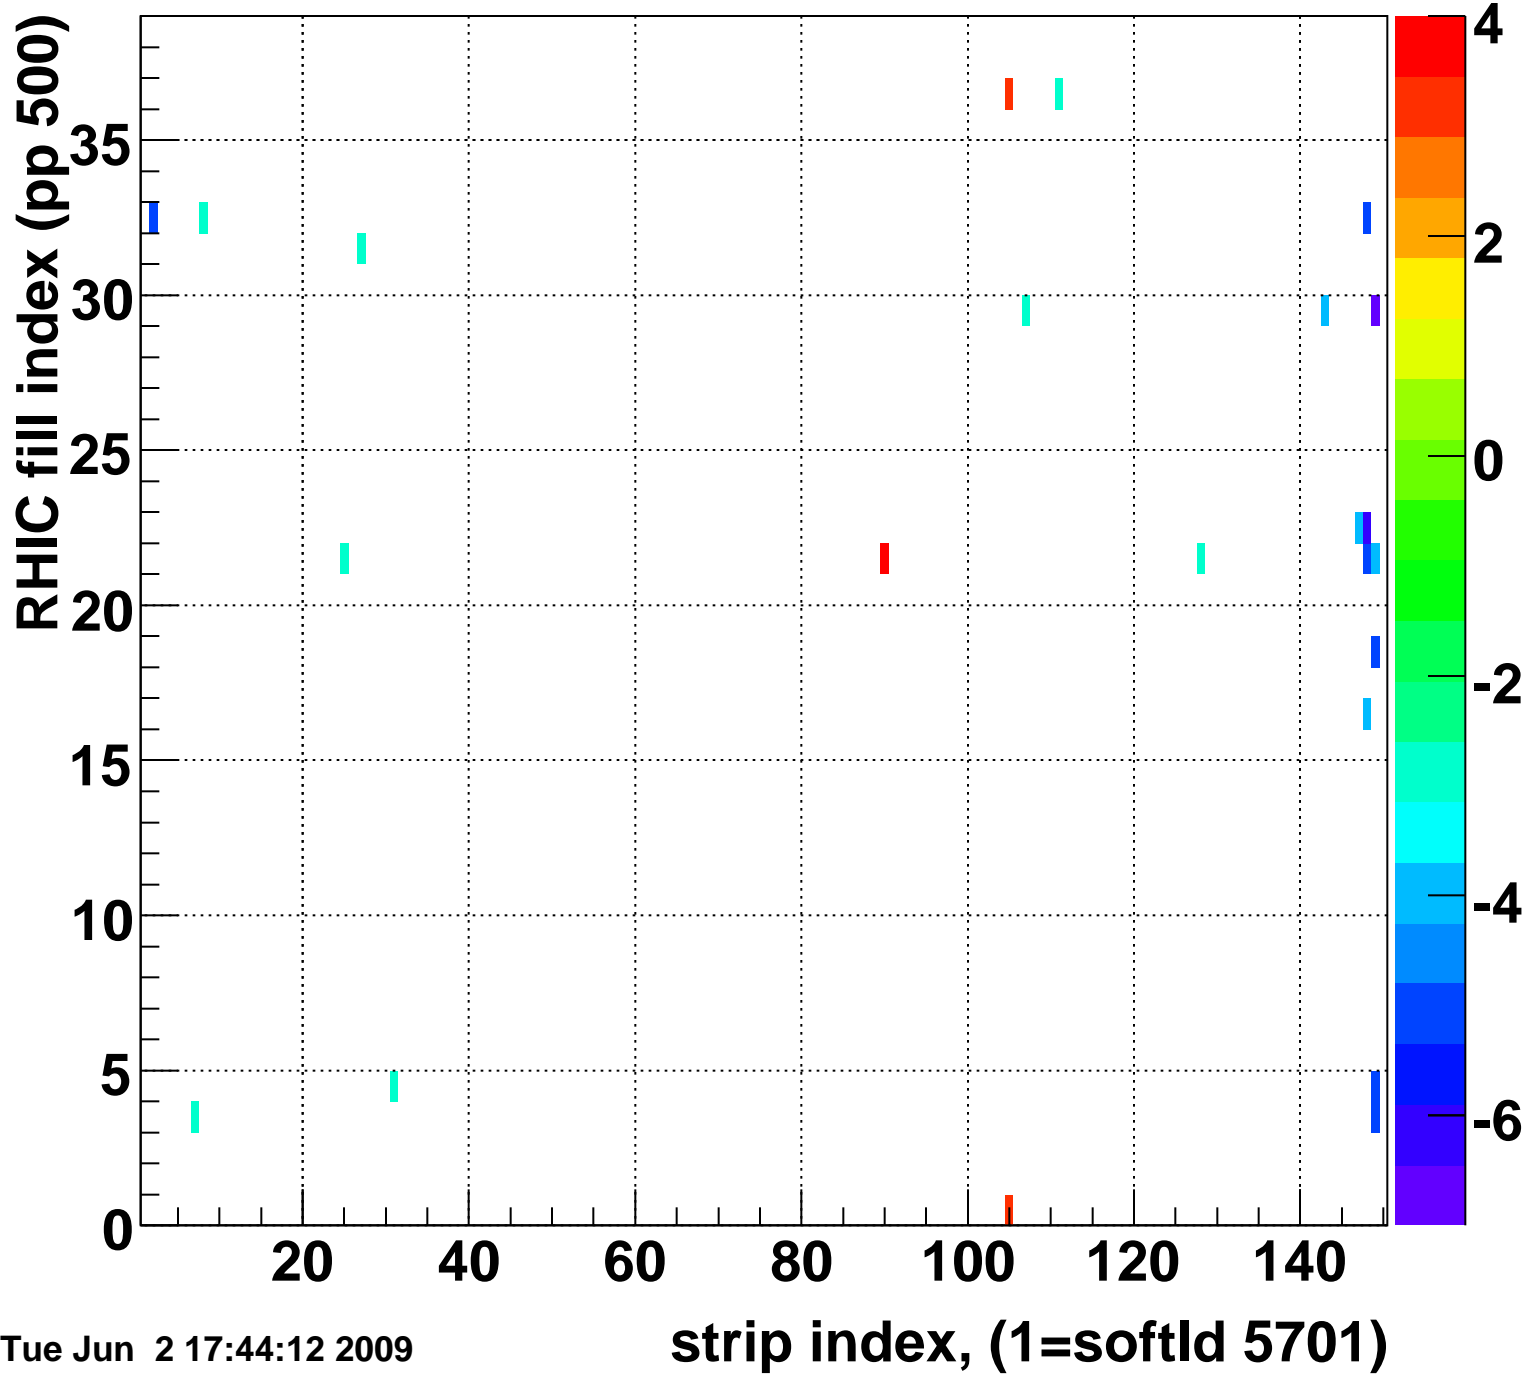

Mpv of ped residuum (ADC), BSMDE mod=39, good strips

Entries 23

Tue Jun 2 17:44:12 2009

Rms of ped residuum (ADC), BSMDE mod=39, good strips

Entries 5476

Bad strips (color=error bits), BSMDE mod=39

Entries 374

Tue Jun 2 17:44:12 2009

Mpv of ped residuum (ADC), BSMDP mod=39, good strips

Entries 18

Tue Jun 2 17:44:12 2009

Rms of ped residuum (ADC), BSMDP mod=39, good strips

Entries 5550

Tue Jun 2 17:44:12 2009

Bad strips (color=error bits), BSMDE mod=39