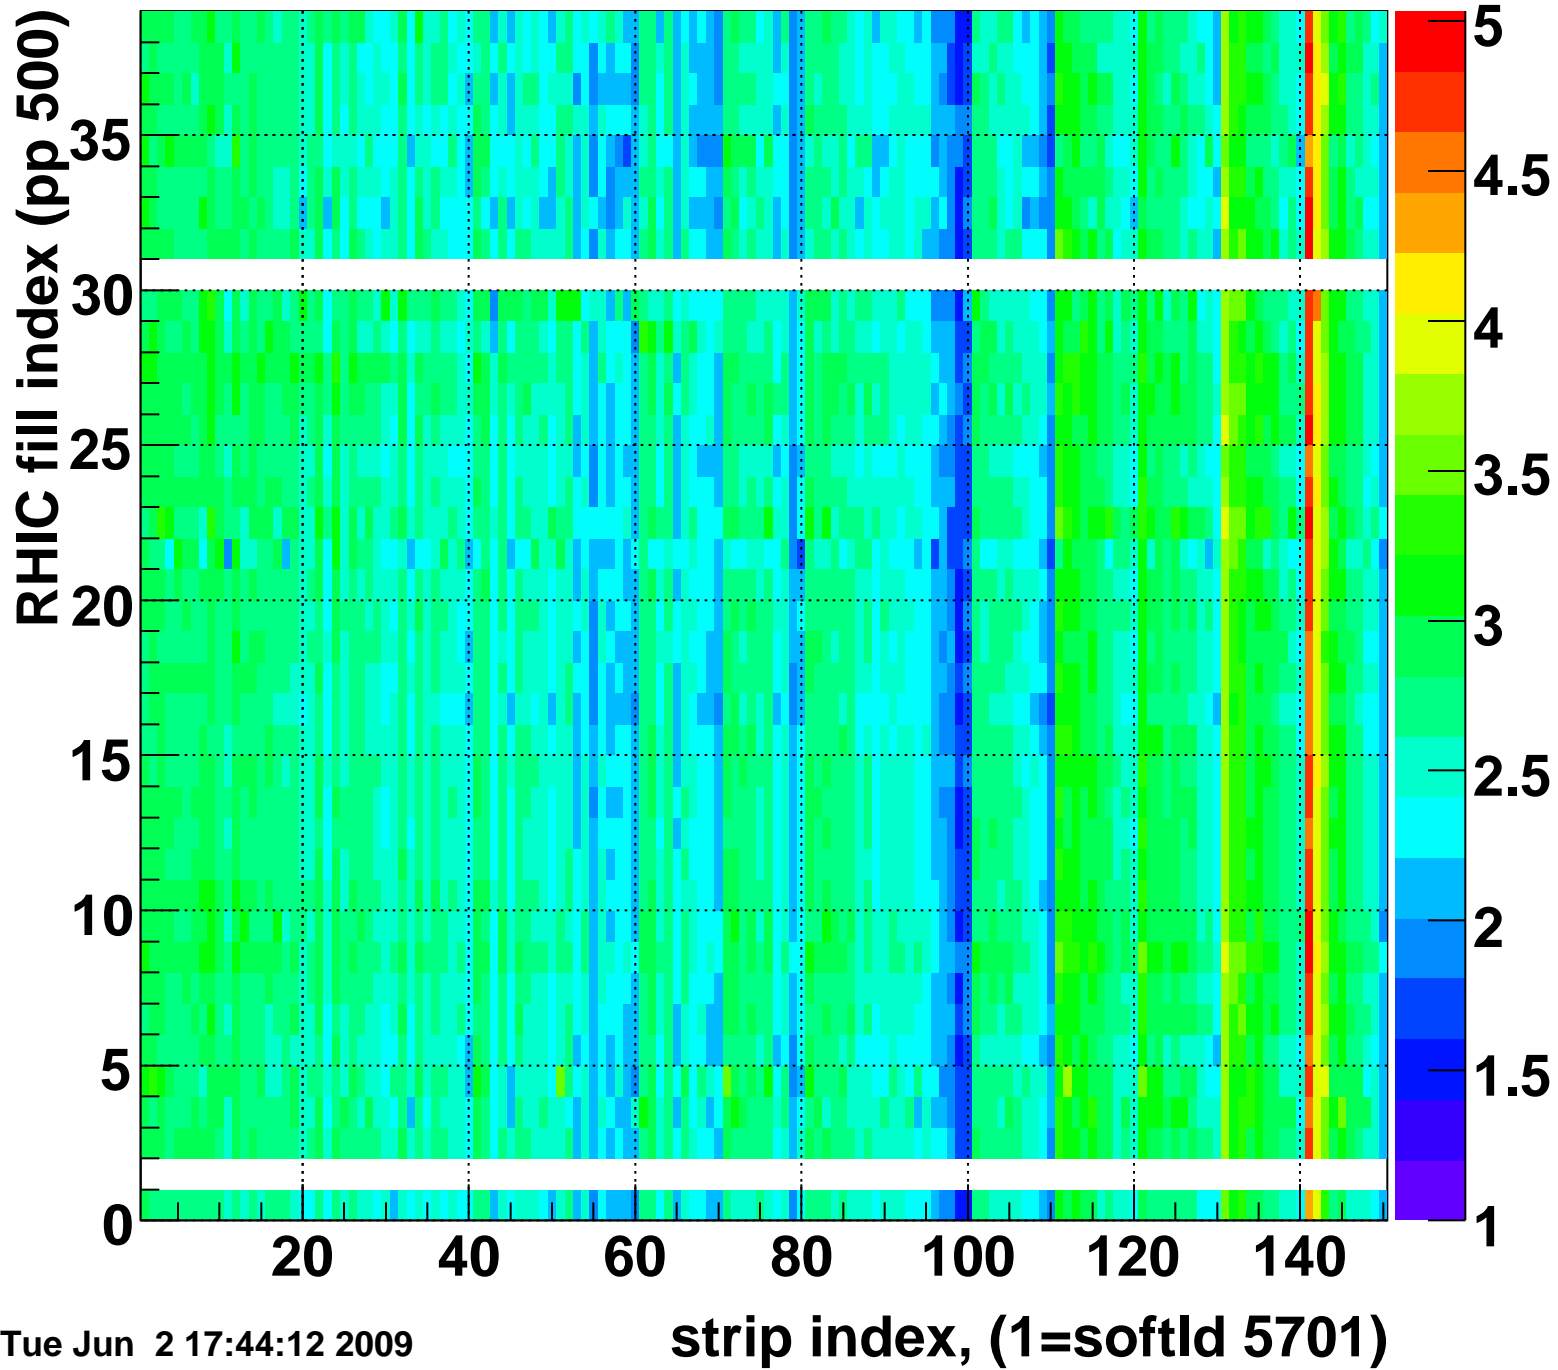

Mpv of ped residuum (ADC), BSMDE mod=39, good strips

Entries 23

Tue Jun 2 17:44:12 2009

Rms of ped residuum (ADC), BSMDE mod=39, good strips

Entries 5476

Bad strips (color=error bits), BSMDE mod=39

Entries 374

Tue Jun 2 17:44:12 2009

Mpv of ped residuum (ADC), BSMDP mod=39, good strips

Entries 18

Tue Jun 2 17:44:12 2009

Rms of ped residuum (ADC), BSMDP mod=39, good strips

Entries 5550

Tue Jun 2 17:44:12 2009

Bad strips (color=error bits), BSMDE mod=39