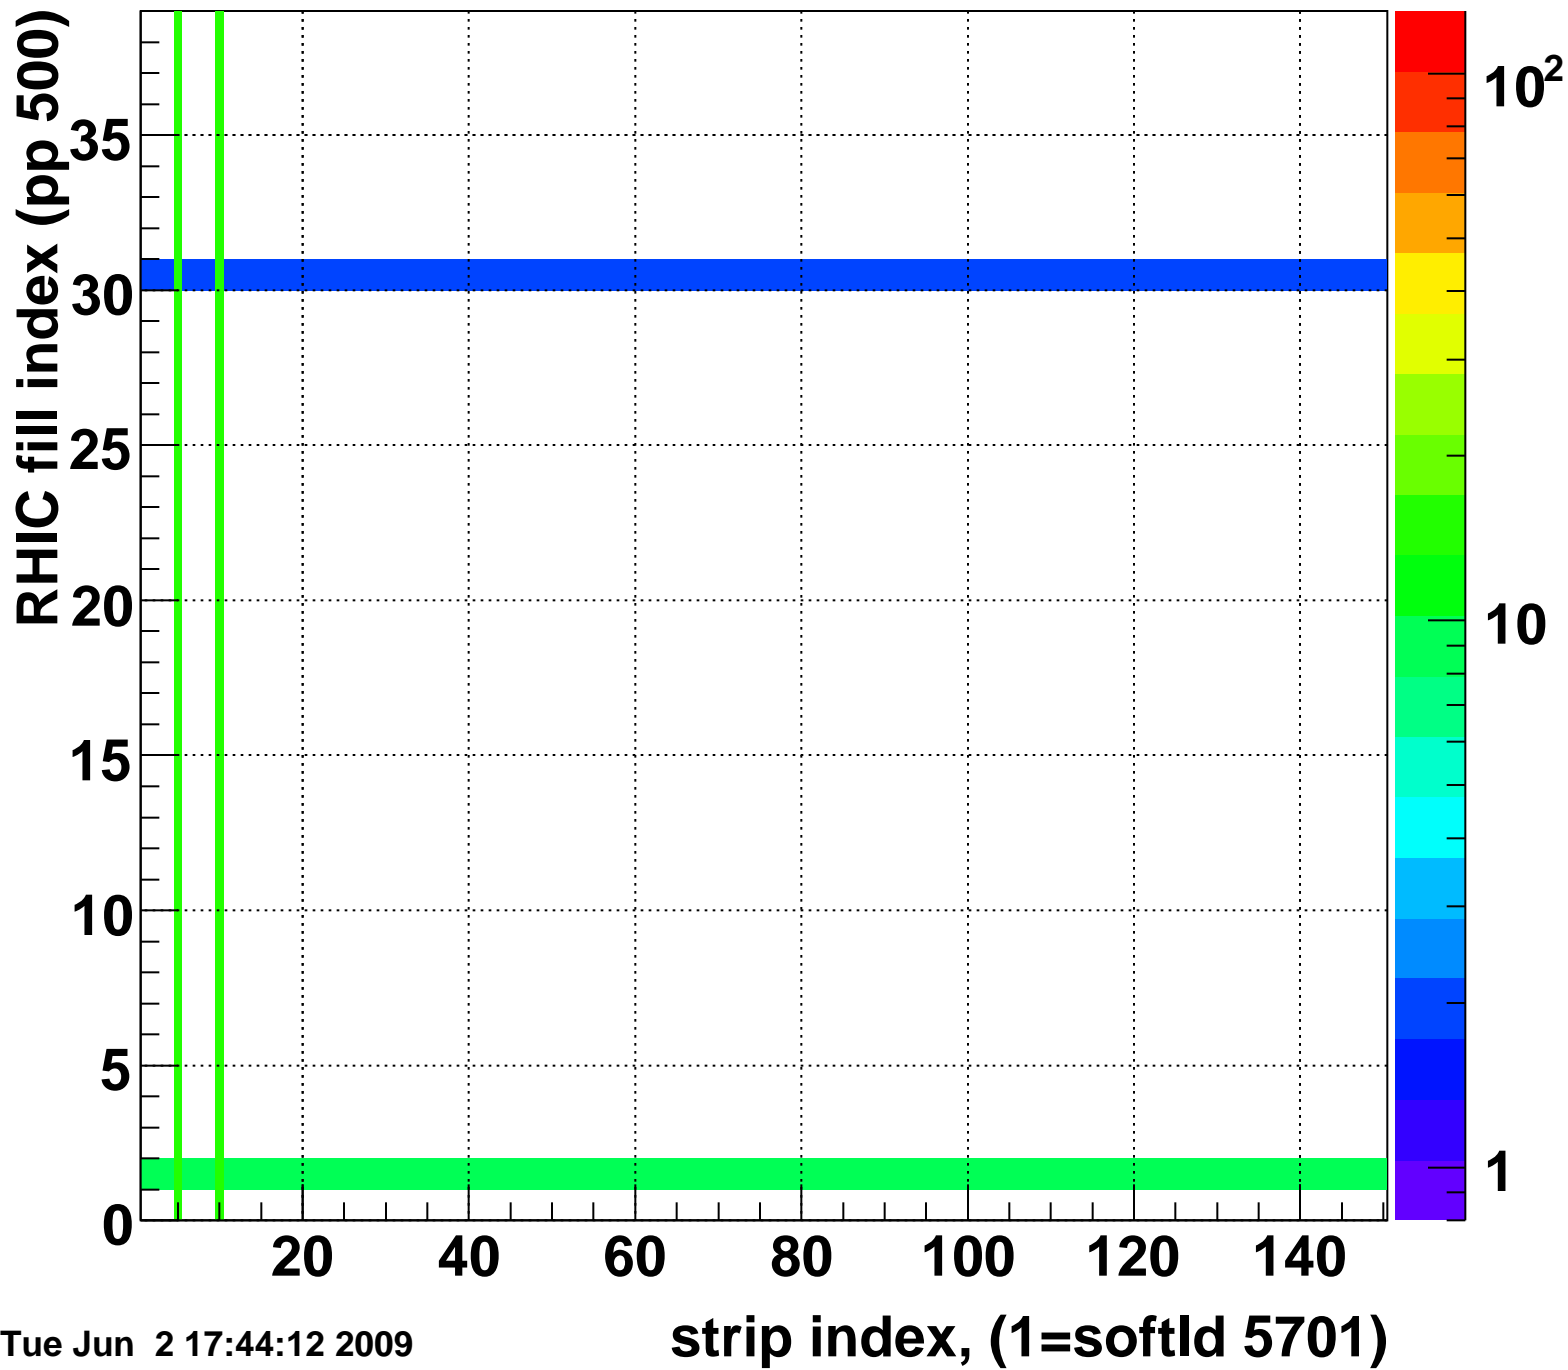

Mpv of ped residuum (ADC), BSMDE mod=39, good strips

Entries 23

Tue Jun 2 17:44:12 2009

Rms of ped residuum (ADC), BSMDE mod=39, good strips

Entries 5476

Bad strips (color=error bits), BSMDE mod=39

Entries 374

Tue Jun 2 17:44:12 2009

Mpv of ped residuum (ADC), BSMDP mod=39, good strips

Entries 18

Tue Jun 2 17:44:12 2009

Rms of ped residuum (ADC), BSMDP mod=39, good strips

Entries 5550

Tue Jun 2 17:44:12 2009

Bad strips (color=error bits), BSMDE mod=39