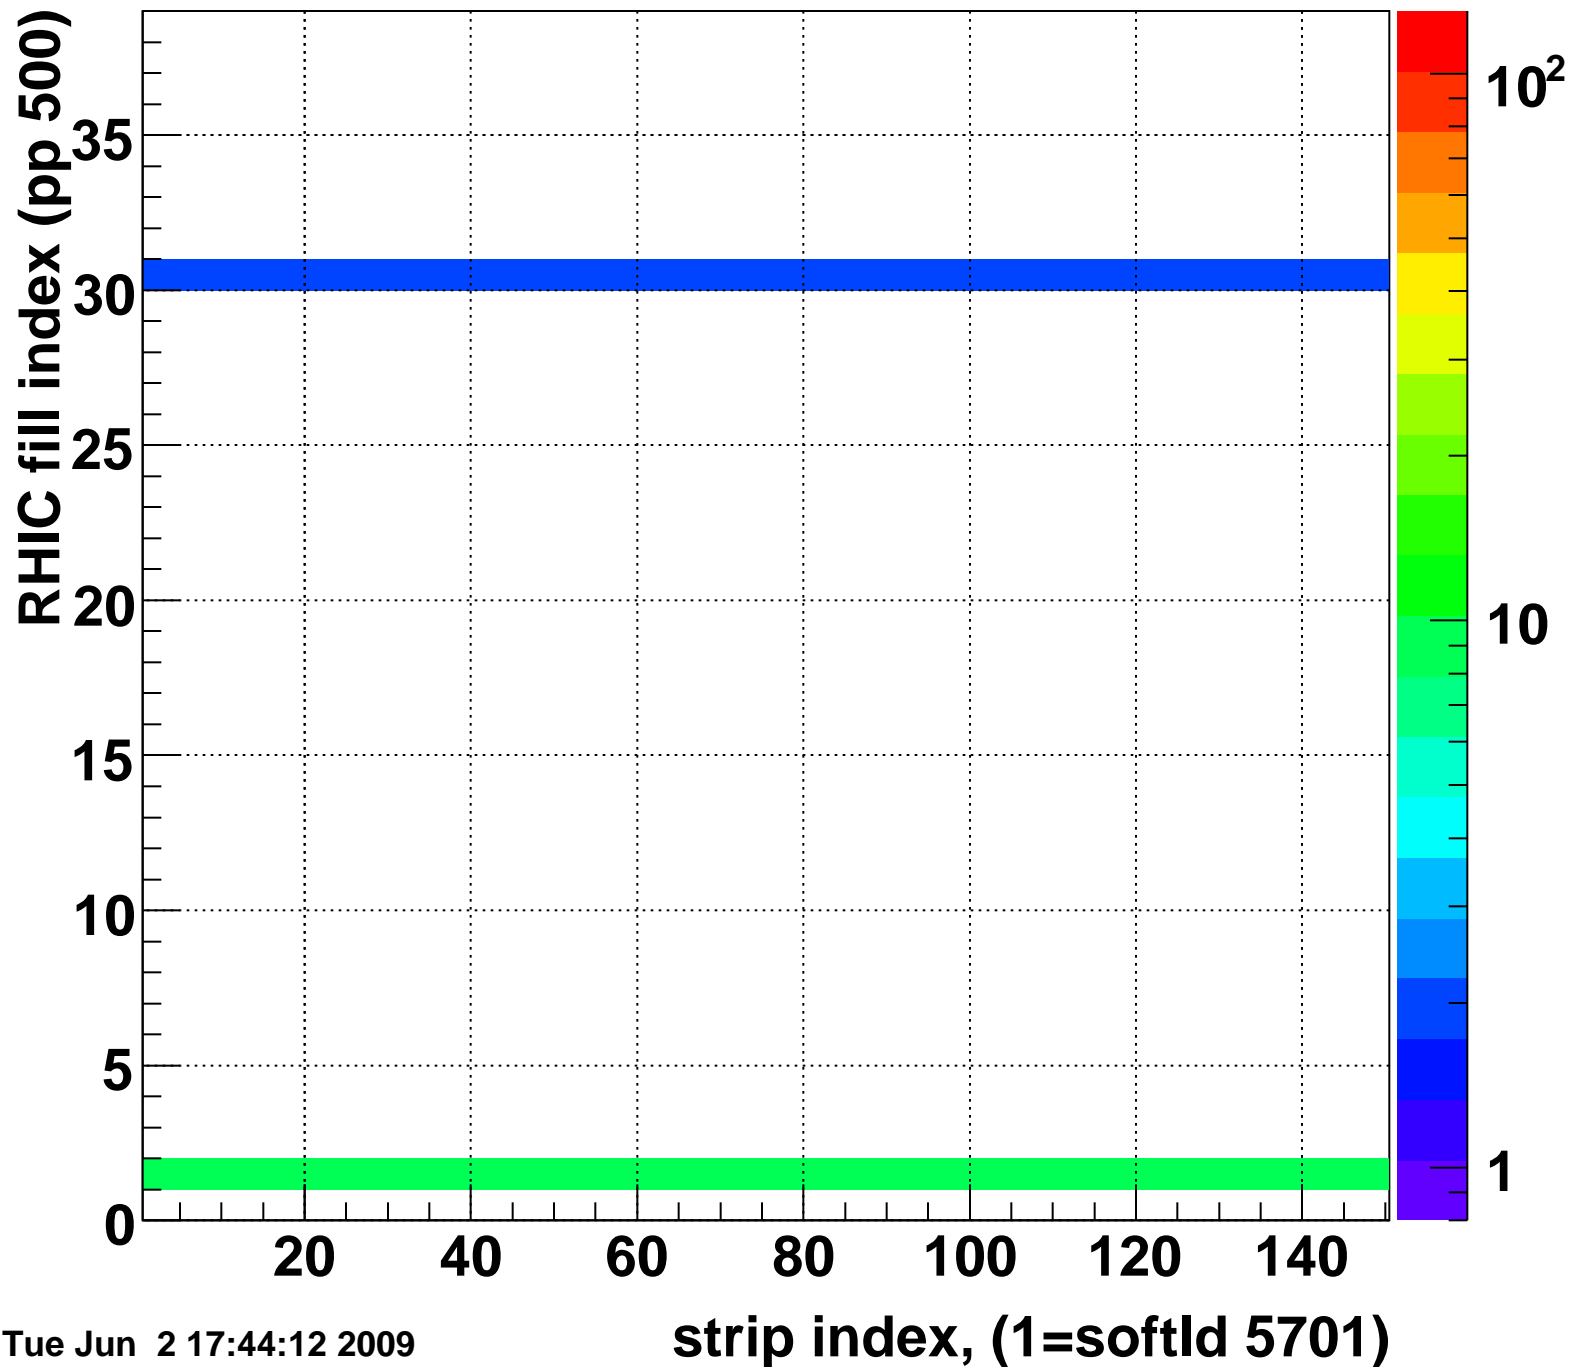

Bad strips (color=error bits), BSMDE mod=39

Entries 300

Tue Jun 2 17:44:12 2009