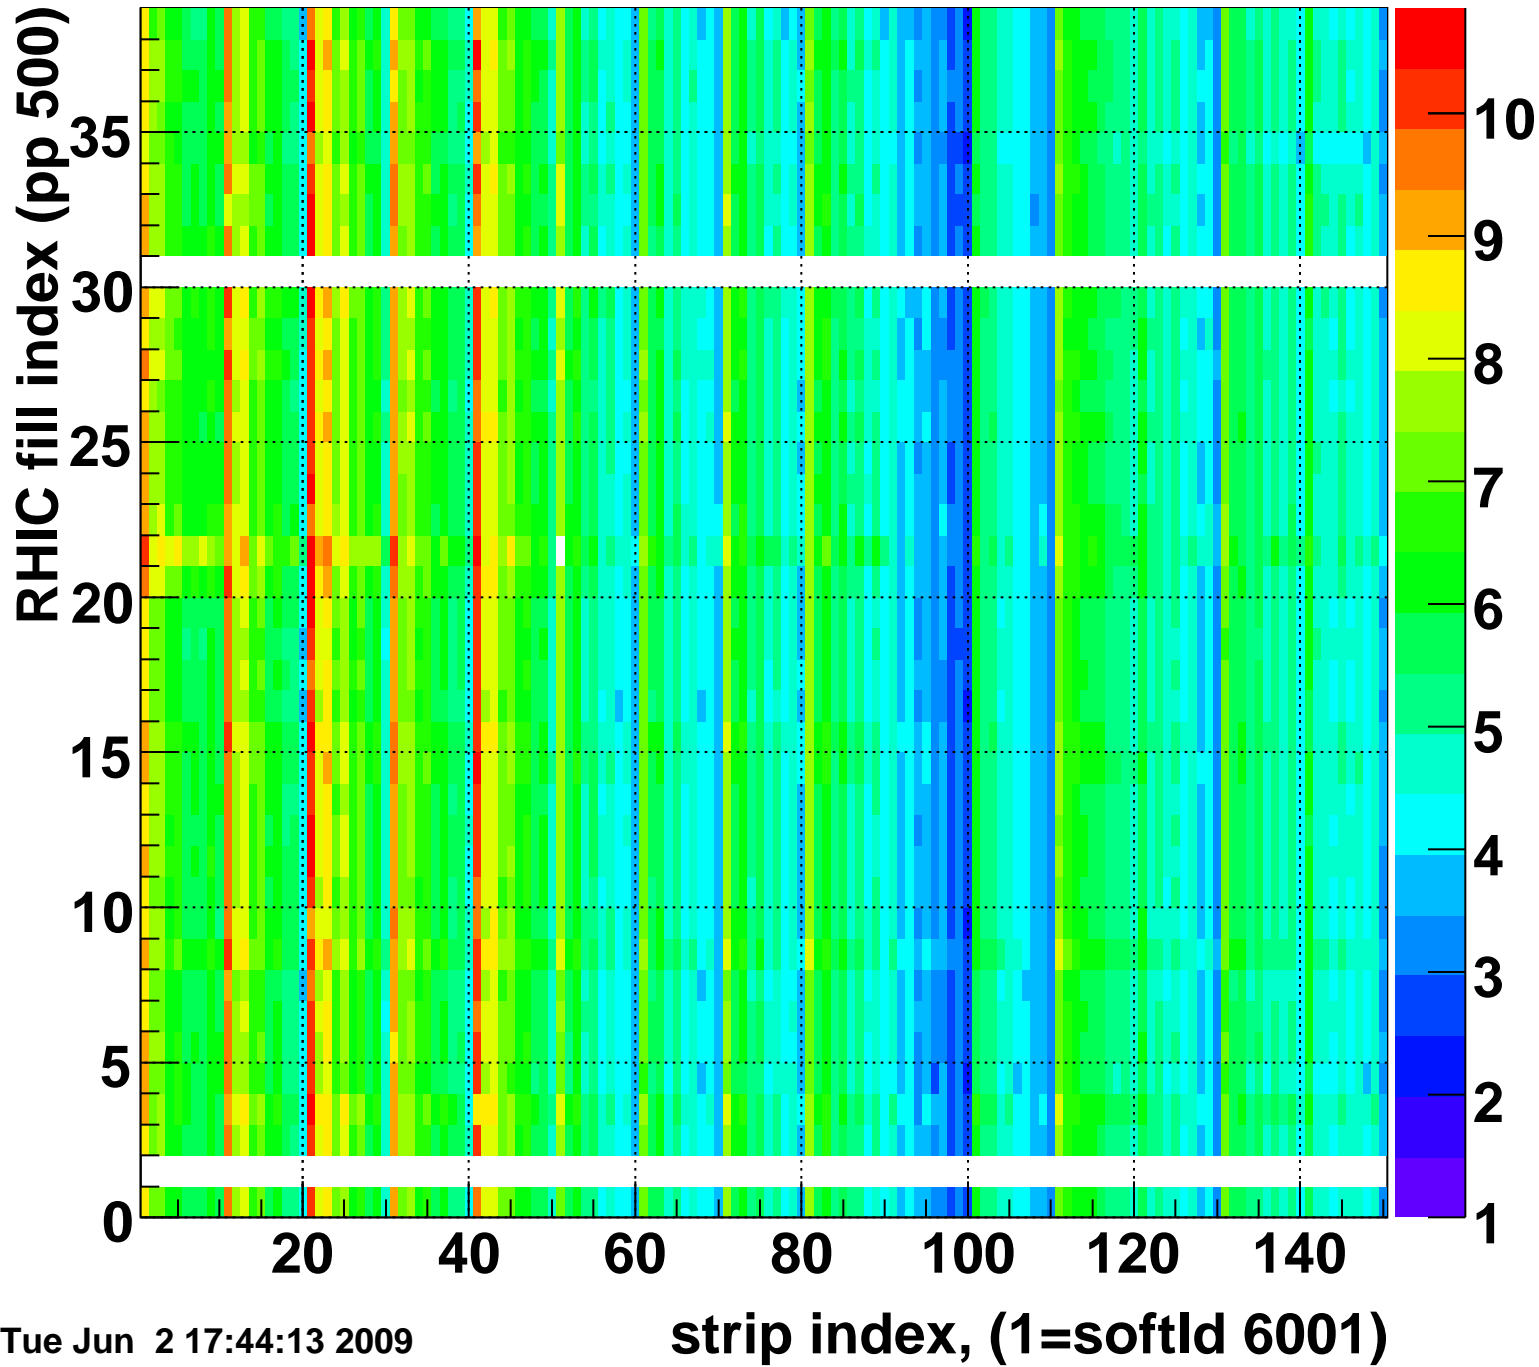

Rms of ped residuum (ADC), BSMDE mod=41, good strips

Entries 5519

Tue Jun 2 17:44:13 2009

Bad strips (color=error bits), BSMDE mod=41

Entries 331

Tue Jun 2 17:44:13 2009

Mpv of ped residuum (ADC), BSMDP mod=41, good strips

Entries 164

Tue Jun 2 17:44:13 2009

Rms of ped residuum (ADC), BSMDP mod=41, good strips

Entries 5549

Tue Jun 2 17:44:13 2009

Bad strips (color=error bits), BSMDE mod=41

Entries 301