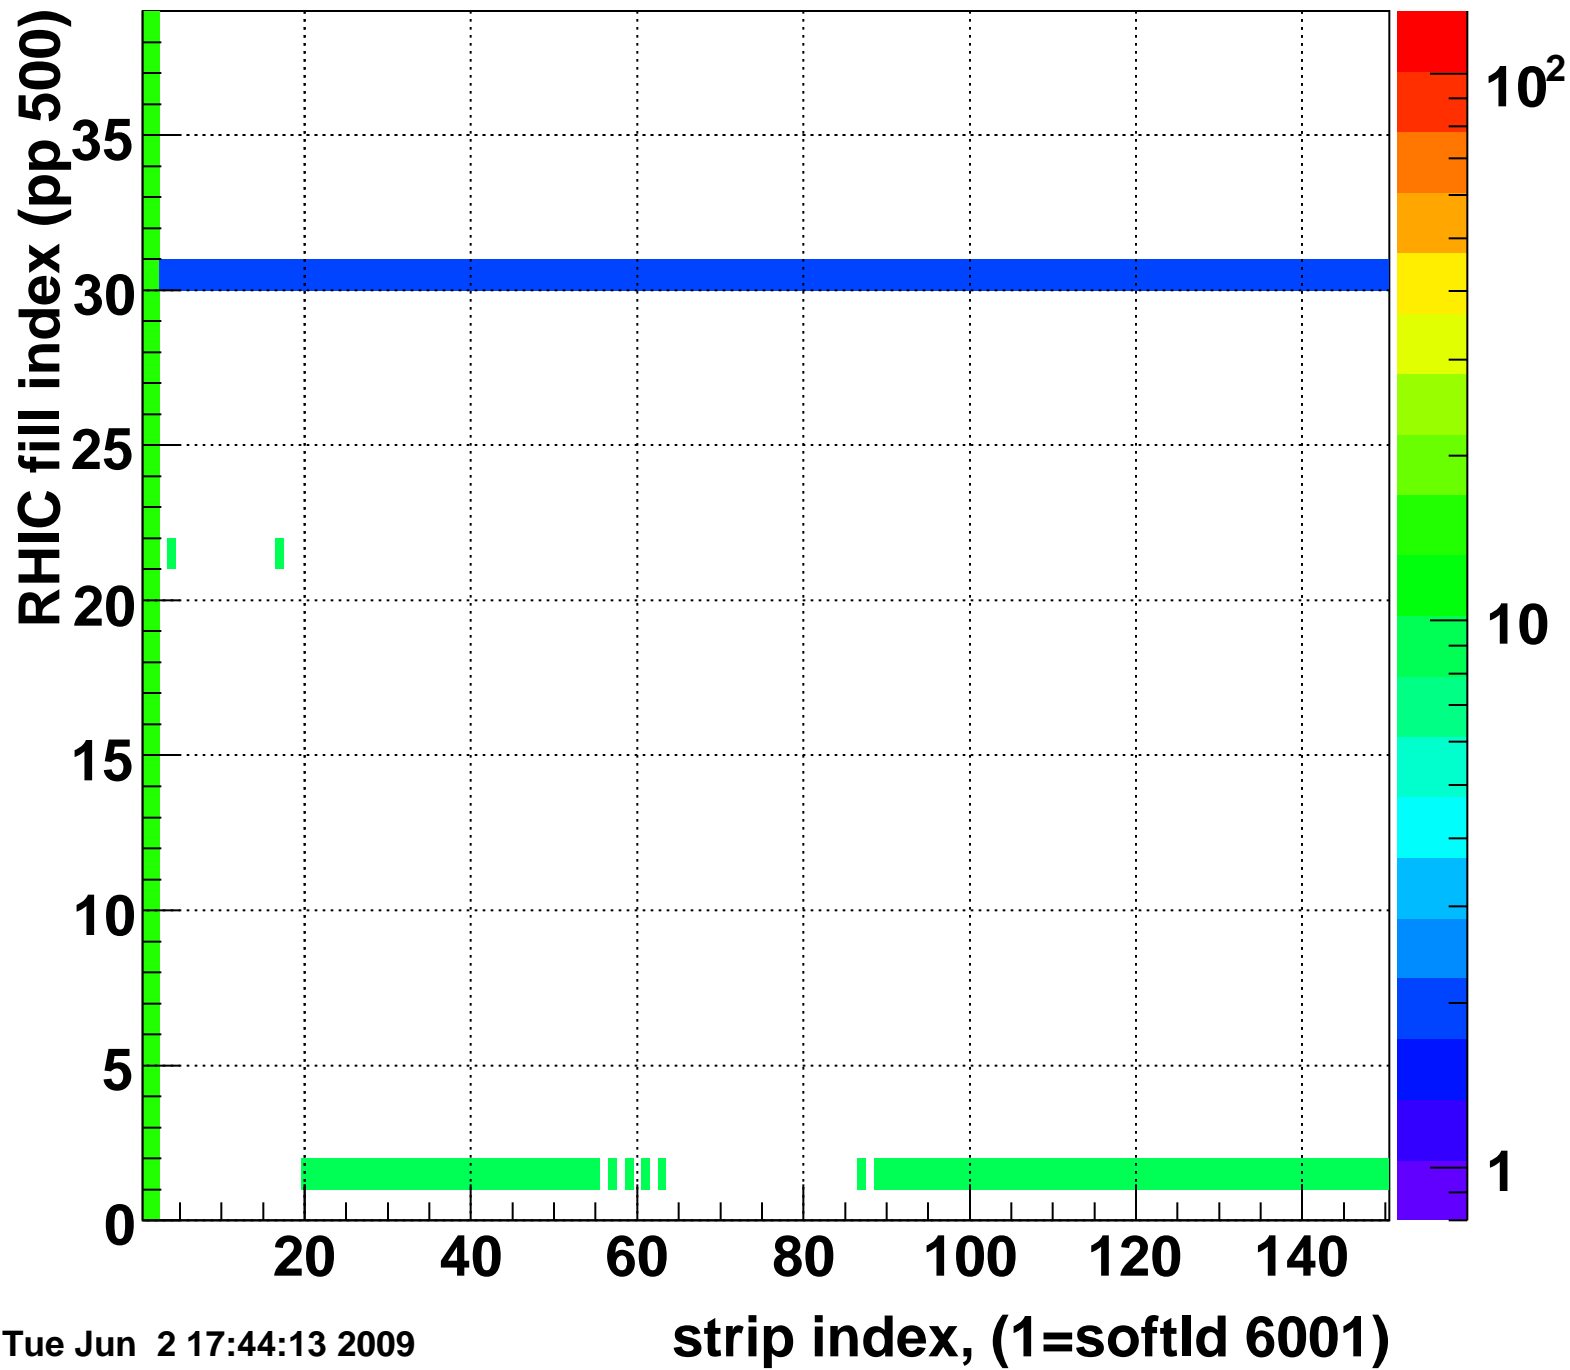

Rms of ped residuum (ADC), BSMDE mod=41, good strips

Entries 5519

Tue Jun 2 17:44:13 2009

Bad strips (color=error bits), BSMDE mod=41

Entries 331

Tue Jun 2 17:44:13 2009

Mpv of ped residuum (ADC), BSMDP mod=41, good strips

Entries 164

Tue Jun 2 17:44:13 2009

Rms of ped residuum (ADC), BSMDP mod=41, good strips

Entries 5549

Tue Jun 2 17:44:13 2009

Bad strips (color=error bits), BSMDE mod=41

Entries 301