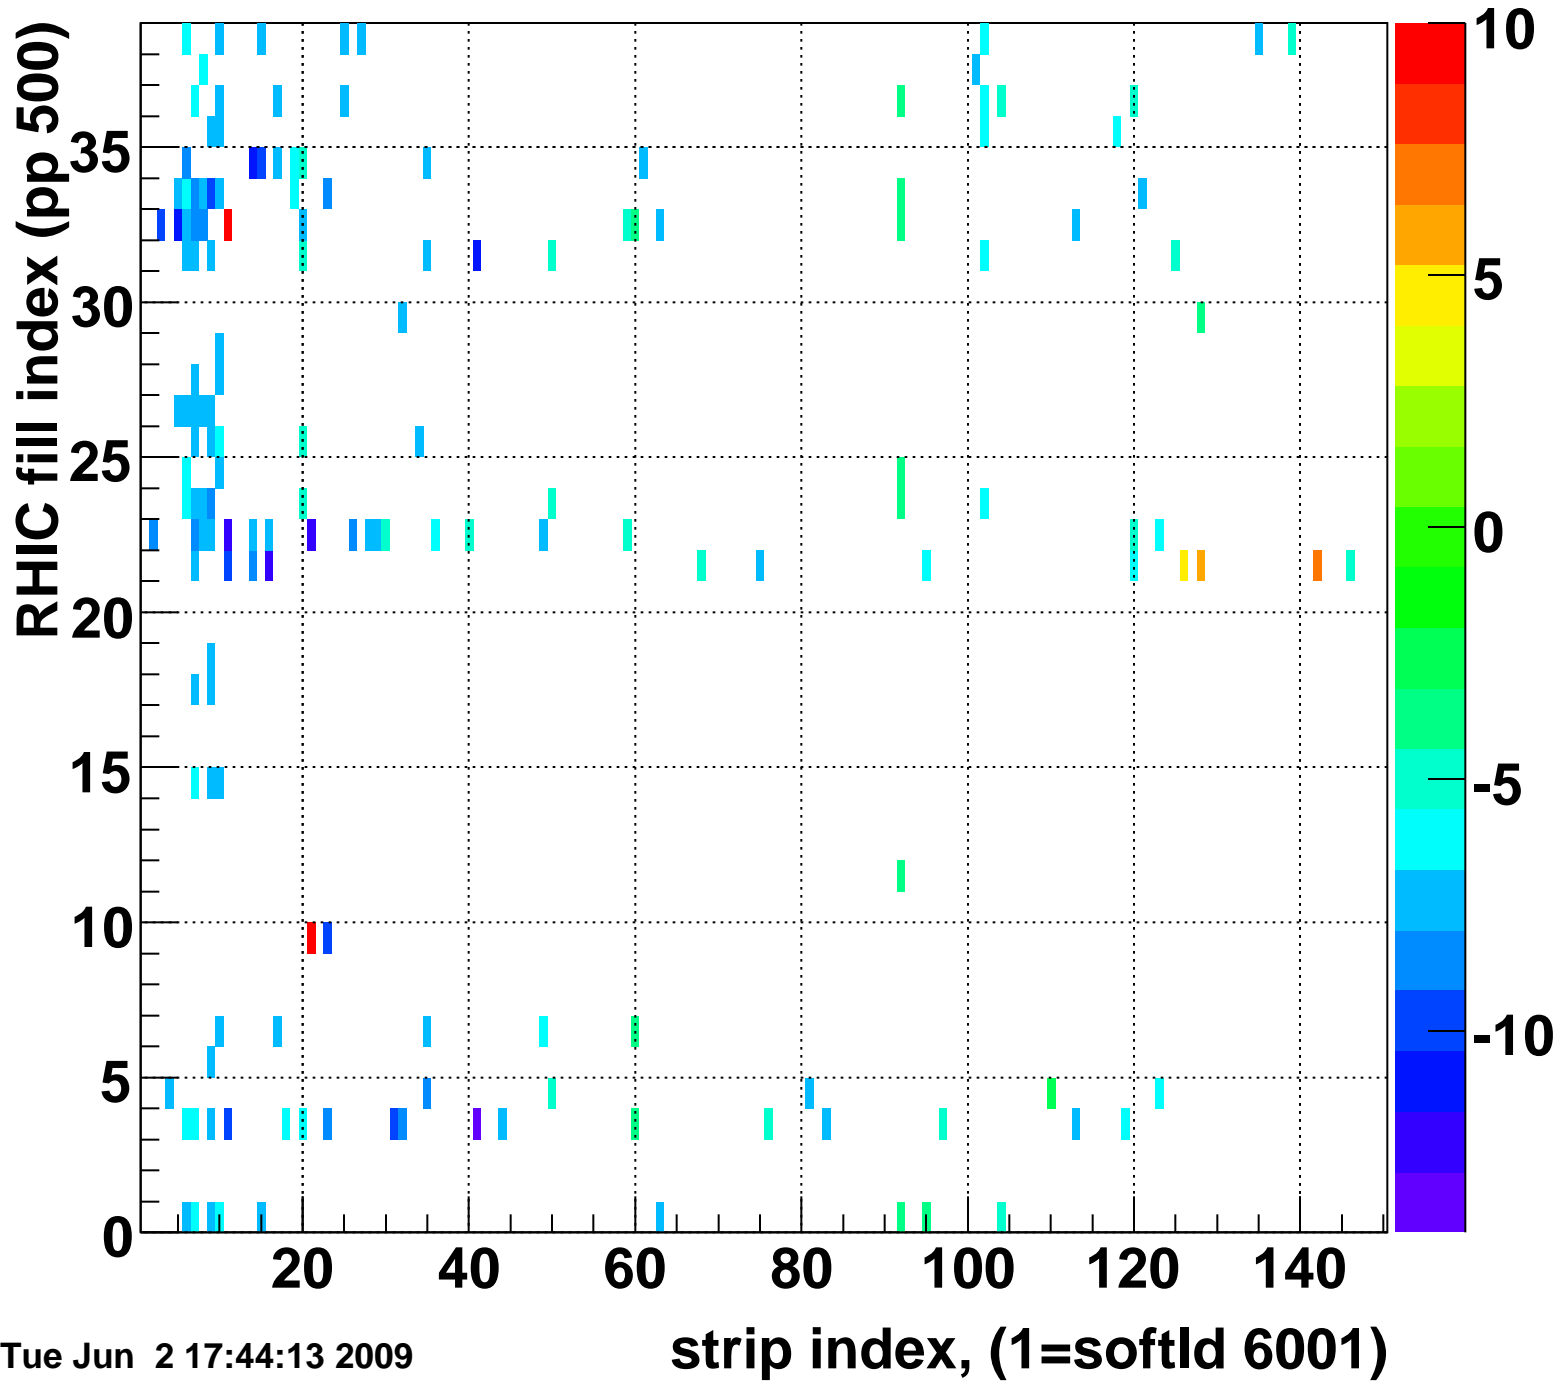

Rms of ped residuum (ADC), BSMDE mod=41, good strips

Entries 5519

Tue Jun 2 17:44:13 2009

Bad strips (color=error bits), BSMDE mod=41

Entries 331

Tue Jun 2 17:44:13 2009

Mpv of ped residuum (ADC), BSMDP mod=41, good strips

Entries 164

Tue Jun 2 17:44:13 2009

Rms of ped residuum (ADC), BSMDP mod=41, good strips

Entries 5549

Tue Jun 2 17:44:13 2009

Bad strips (color=error bits), BSMDE mod=41

Entries 301