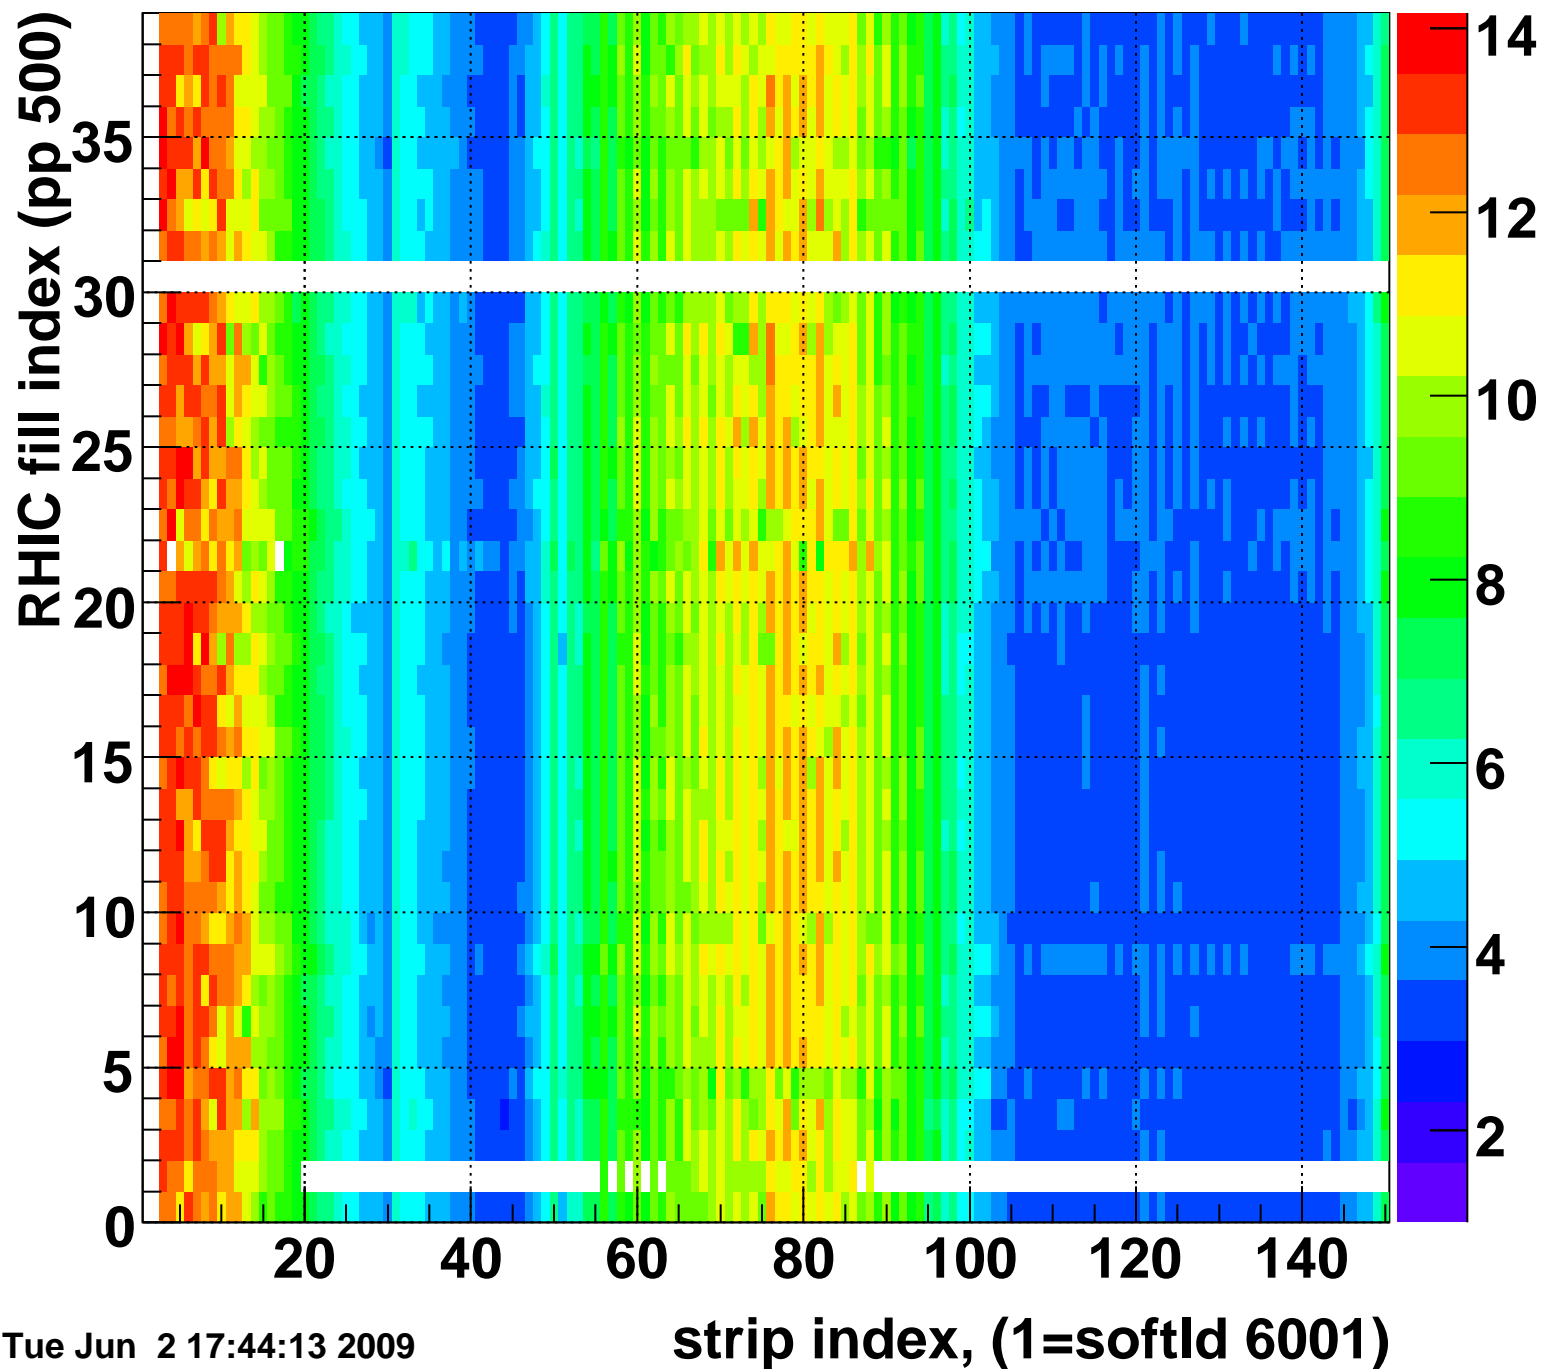

Rms of ped residuum (ADC), BSMDE mod=41, good strips

Entries 5519

Tue Jun 2 17:44:13 2009

Bad strips (color=error bits), BSMDE mod=41

Entries 331

Tue Jun 2 17:44:13 2009

Mpv of ped residuum (ADC), BSMDP mod=41, good strips

Entries 164

Tue Jun 2 17:44:13 2009

Rms of ped residuum (ADC), BSMDP mod=41, good strips

Entries 5549

Tue Jun 2 17:44:13 2009

Bad strips (color=error bits), BSMDE mod=41

Entries 301