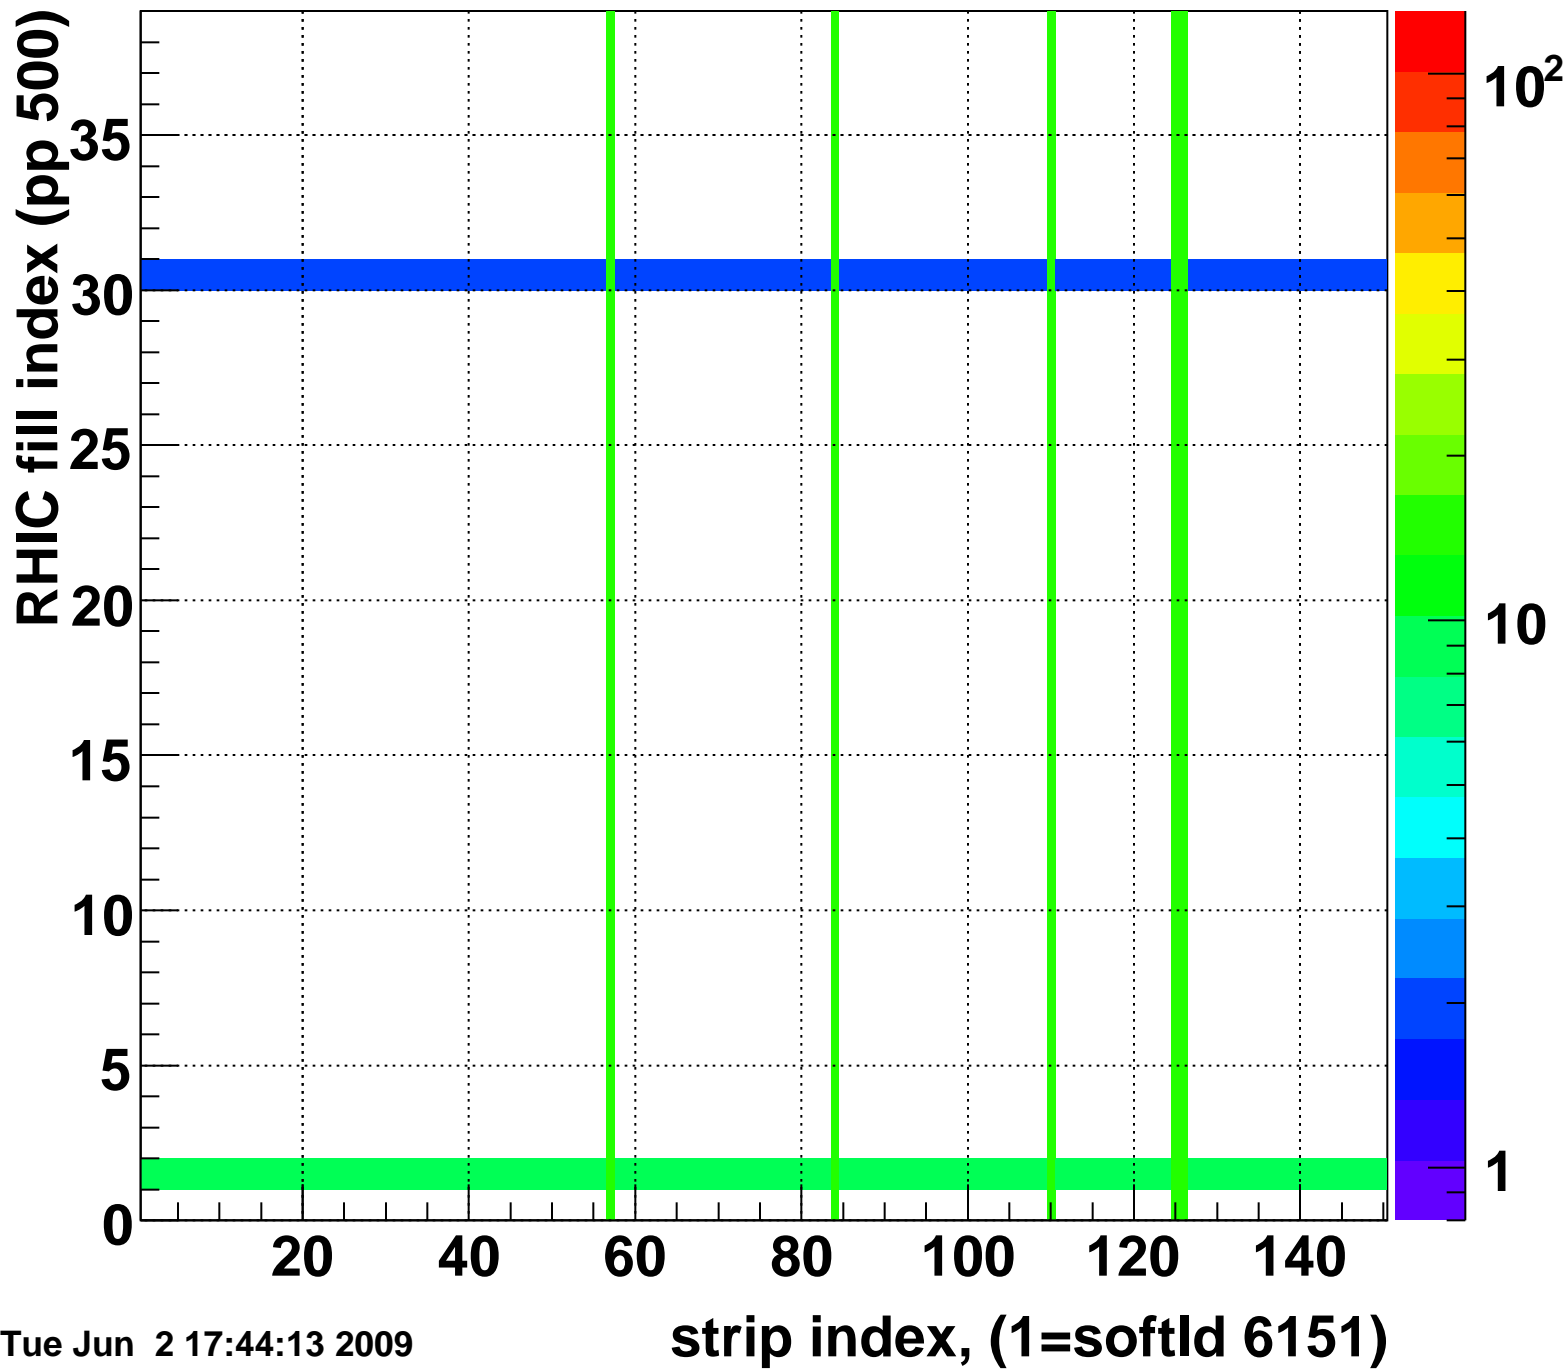

Rms of ped residuum (ADC), BSMDE mod=42, good strips

Entries 5365

Tue Jun 2 17:44:13 2009

Bad strips (color=error bits), BSMDE mod=42

Entries 485

Tue Jun 2 17:44:13 2009

Rms of ped residuum (ADC), BSMDP mod=42, good strips

Entries 5550

Tue Jun 2 17:44:13 2009

Bad strips (color=error bits), BSMDE mod=42

Entries 300

Tue Jun 2 17:44:13 2009