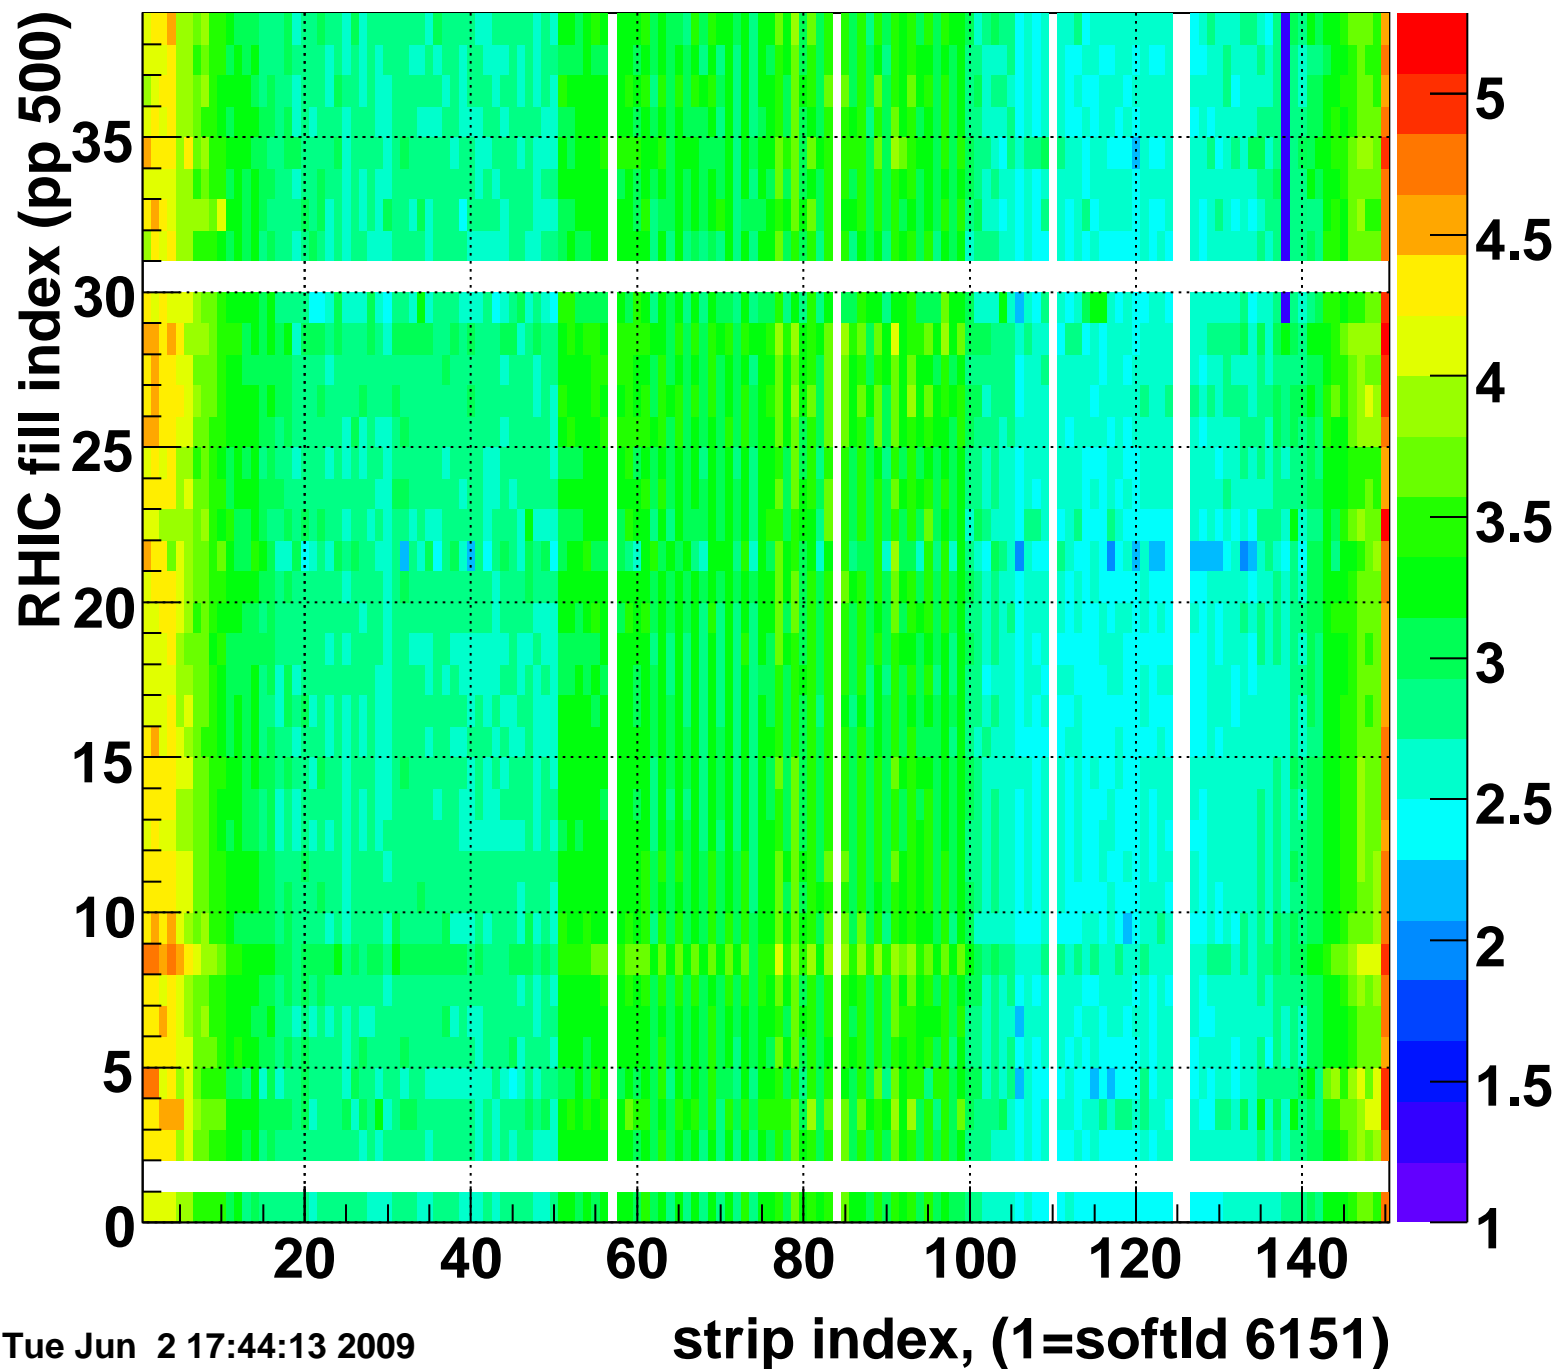

Rms of ped residuum (ADC), BSMDE mod=42, good strips

Entries 5365

Tue Jun 2 17:44:13 2009

Bad strips (color=error bits), BSMDE mod=42

Entries 485

Tue Jun 2 17:44:13 2009

Rms of ped residuum (ADC), BSMDP mod=42, good strips

Entries 5550

Tue Jun 2 17:44:13 2009

Bad strips (color=error bits), BSMDE mod=42

Entries 300

Tue Jun 2 17:44:13 2009