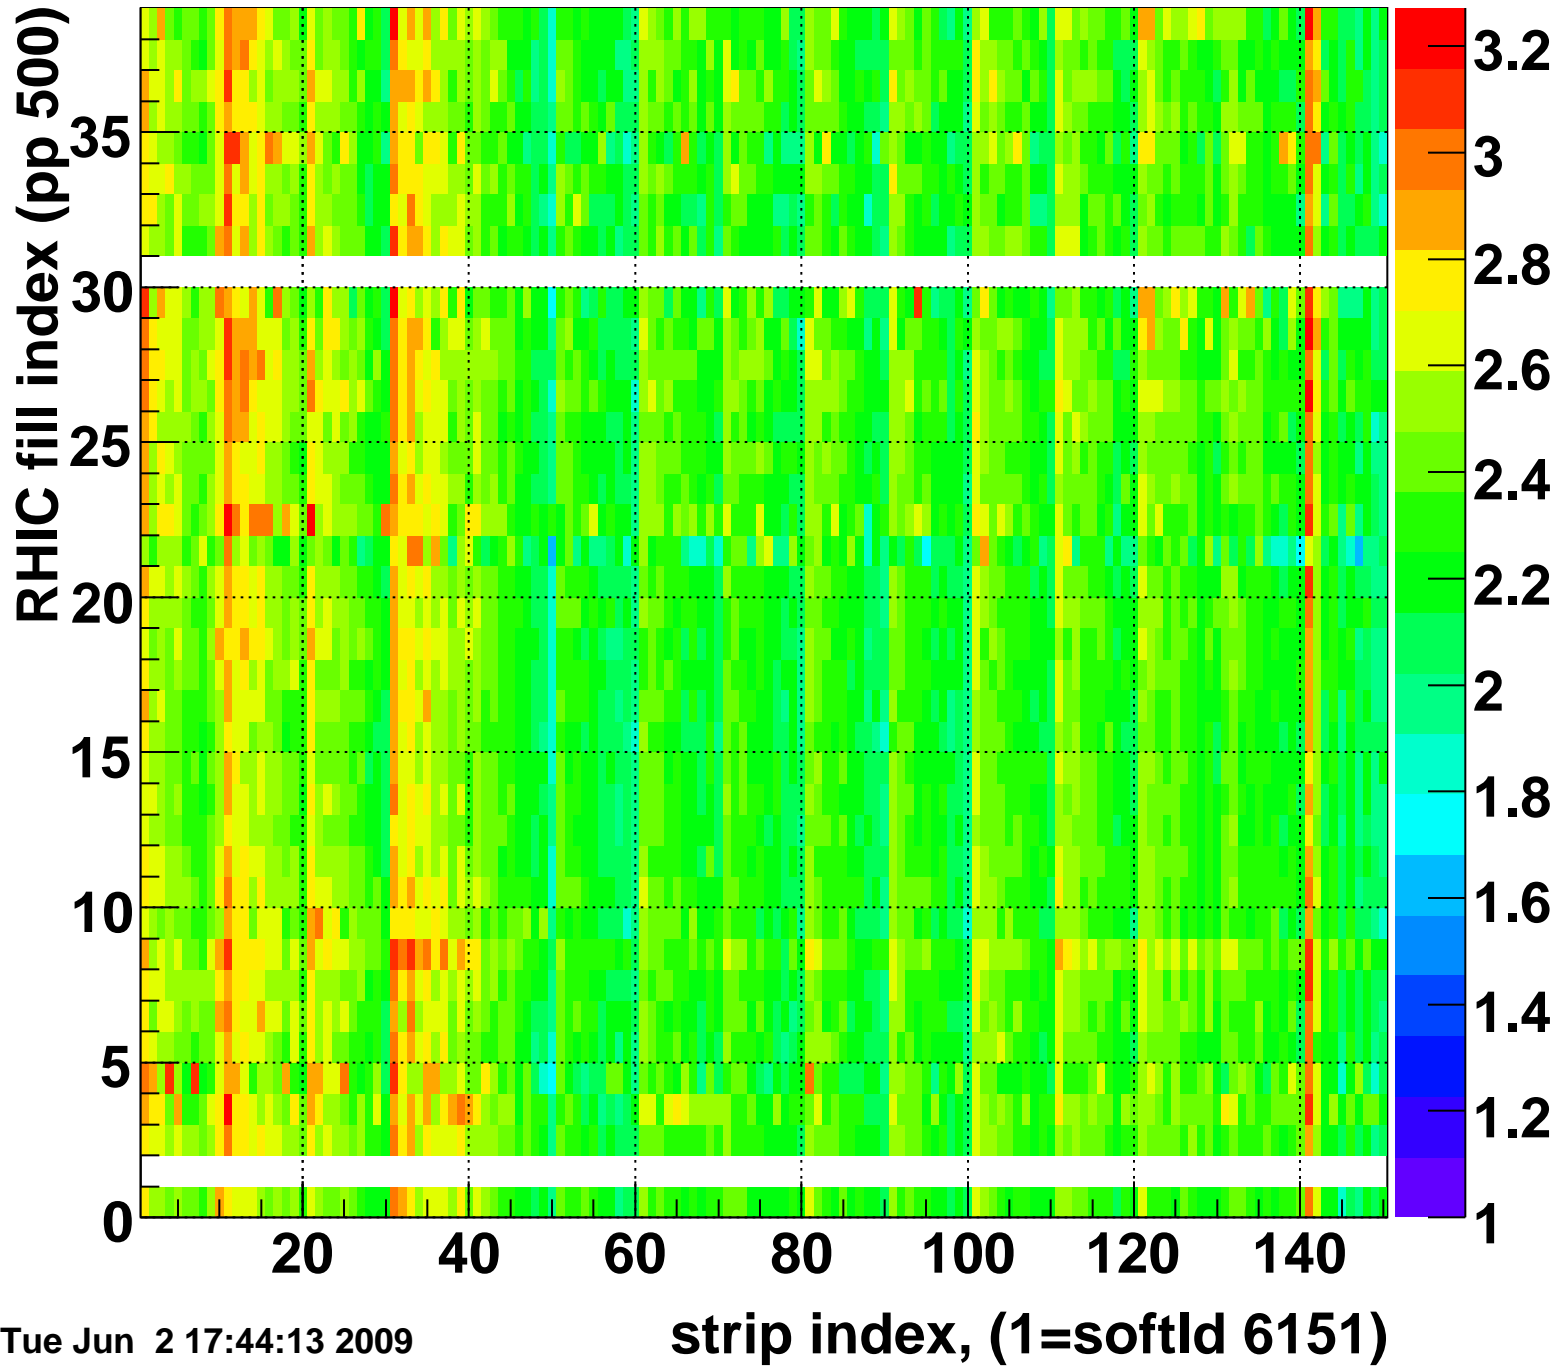

Rms of ped residuum (ADC), BSMDE mod=42, good strips

Entries 5365

Tue Jun 2 17:44:13 2009

Bad strips (color=error bits), BSMDE mod=42

Entries 485

Tue Jun 2 17:44:13 2009

Rms of ped residuum (ADC), BSMDP mod=42, good strips

Entries 5550

Tue Jun 2 17:44:13 2009

Bad strips (color=error bits), BSMDE mod=42

Entries 300

Tue Jun 2 17:44:13 2009