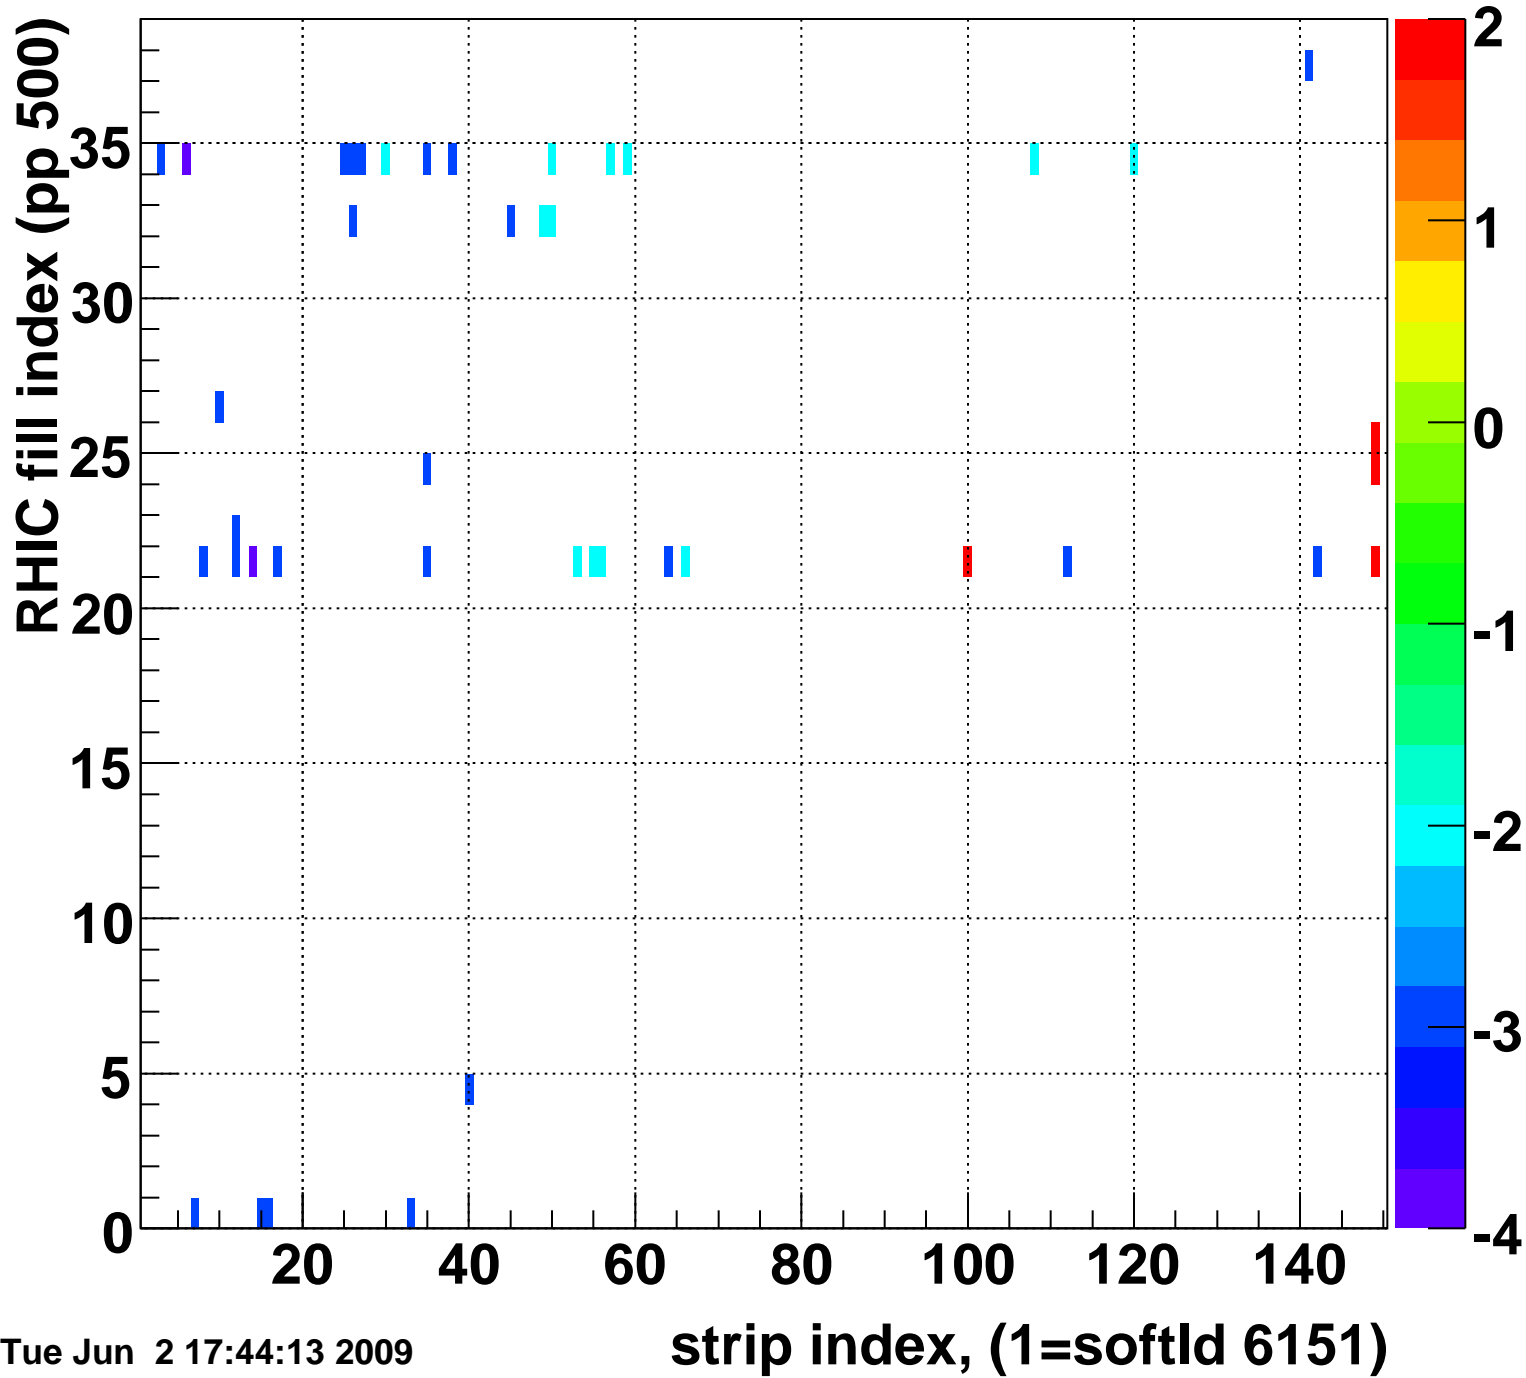

Rms of ped residuum (ADC), BSMDE mod=42, good strips

Entries 5365

Tue Jun 2 17:44:13 2009

Bad strips (color=error bits), BSMDE mod=42

Entries 485

Tue Jun 2 17:44:13 2009

Rms of ped residuum (ADC), BSMDP mod=42, good strips

Entries 5550

Tue Jun 2 17:44:13 2009

Bad strips (color=error bits), BSMDE mod=42

Entries 300

Tue Jun 2 17:44:13 2009