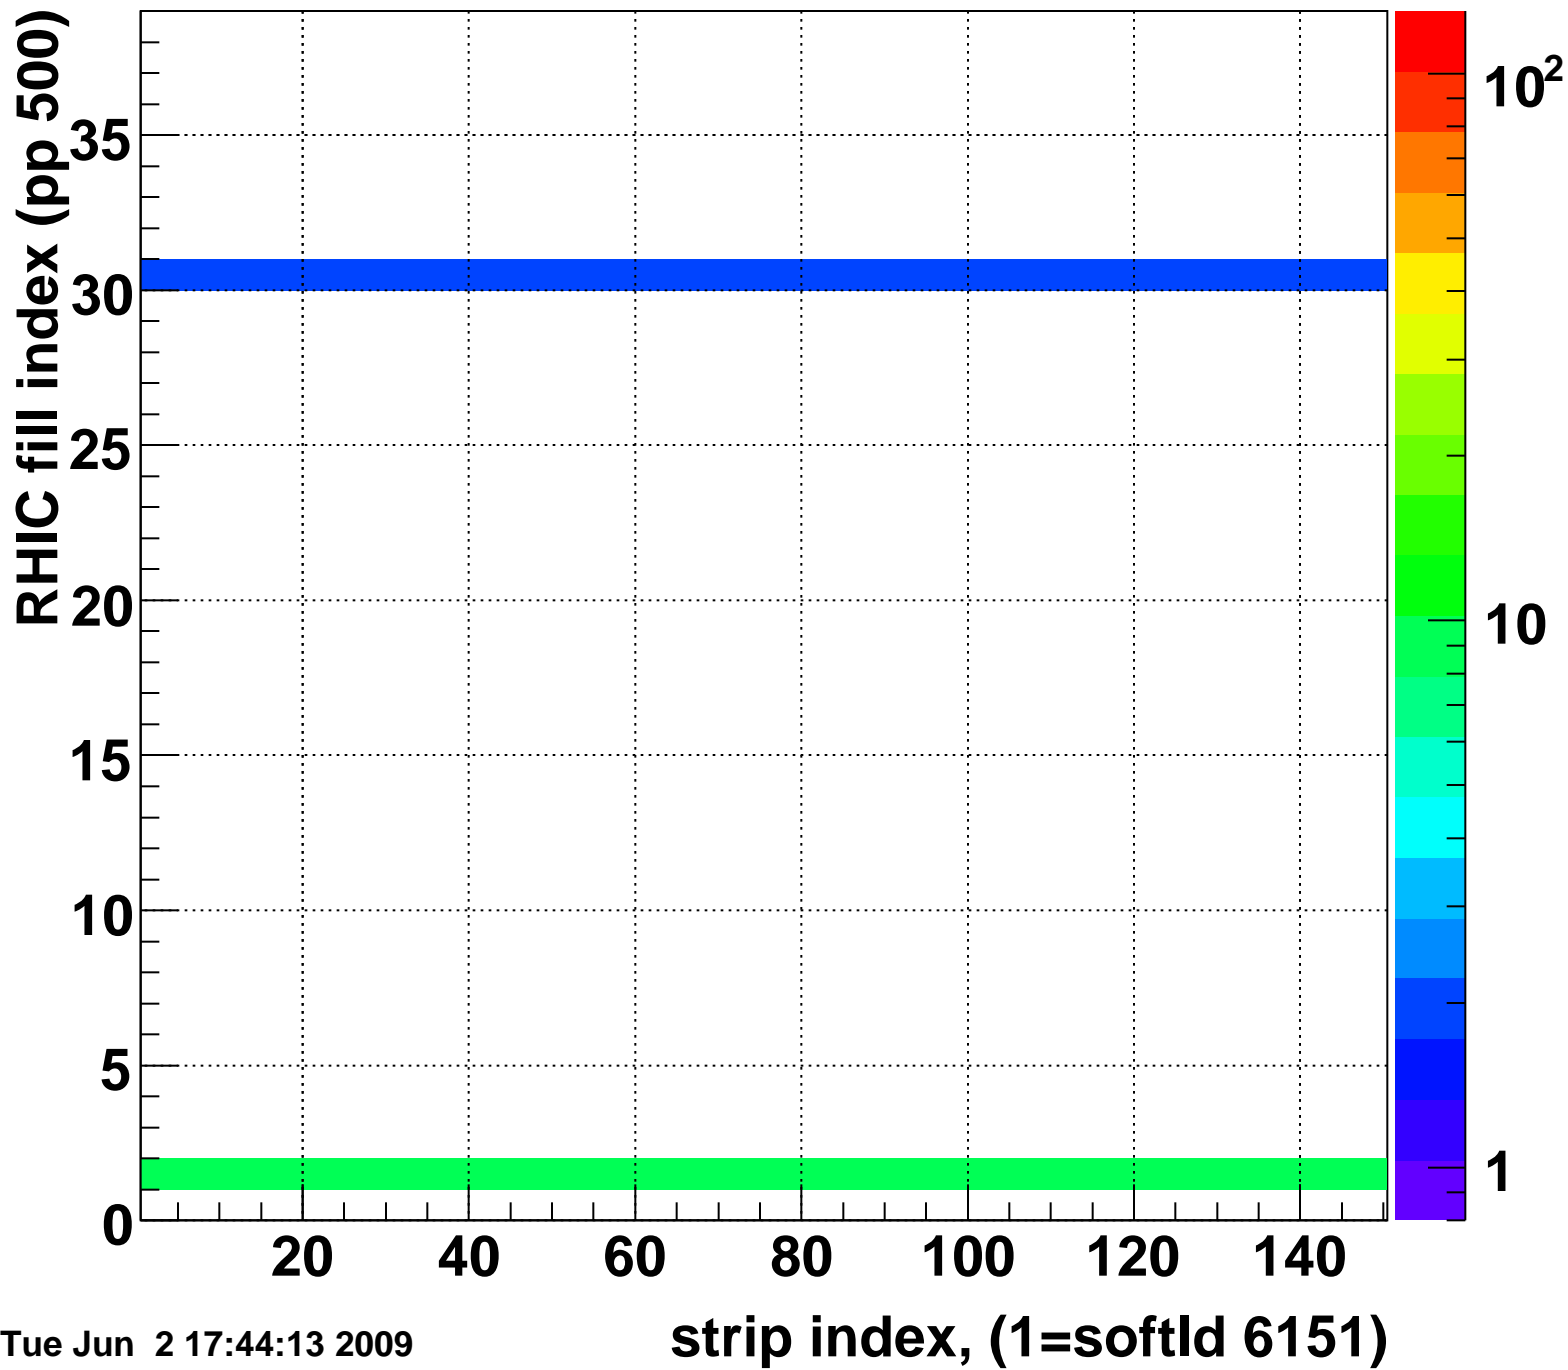

Rms of ped residuum (ADC), BSMDE mod=42, good strips

Entries 5365

Tue Jun 2 17:44:13 2009

Bad strips (color=error bits), BSMDE mod=42

Entries 485

Tue Jun 2 17:44:13 2009

Rms of ped residuum (ADC), BSMDP mod=42, good strips

Entries 5550

Tue Jun 2 17:44:13 2009

Bad strips (color=error bits), BSMDE mod=42

Entries 300

Tue Jun 2 17:44:13 2009