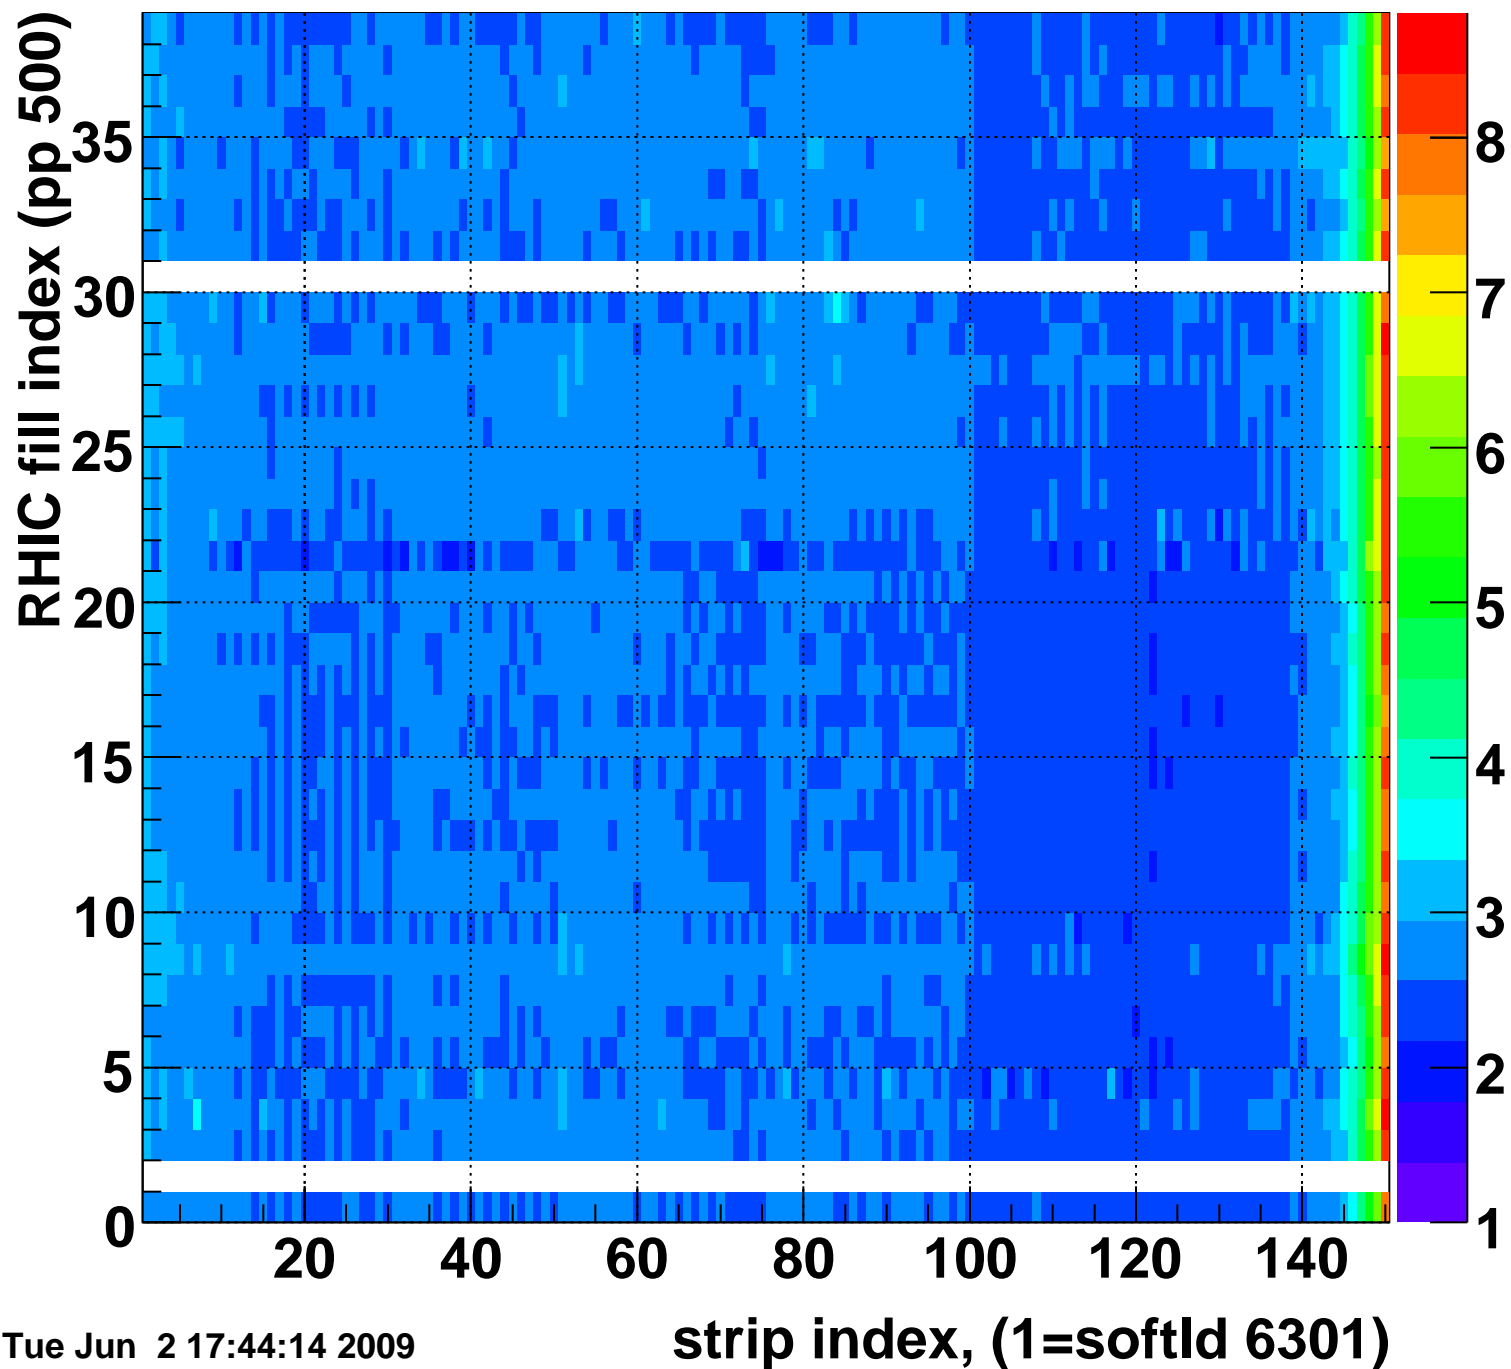

Mpv of ped residuum (ADC), BSMDE mod=43, good strips

Entries 14

Tue Jun 2 17:44:13 2009

Rms of ped residuum (ADC), BSMDE mod=43, good strips

Entries 5550

Tue Jun 2 17:44:14 2009

Bad strips (color=error bits), BSMDE mod=43

Entries 300

Tue Jun 2 17:44:14 2009

Rms of ped residuum (ADC), BSMDP mod=43, good strips

Entries 5550

Tue Jun 2 17:44:14 2009

Bad strips (color=error bits), BSMDE mod=43

Entries 300

Tue Jun 2 17:44:14 2009