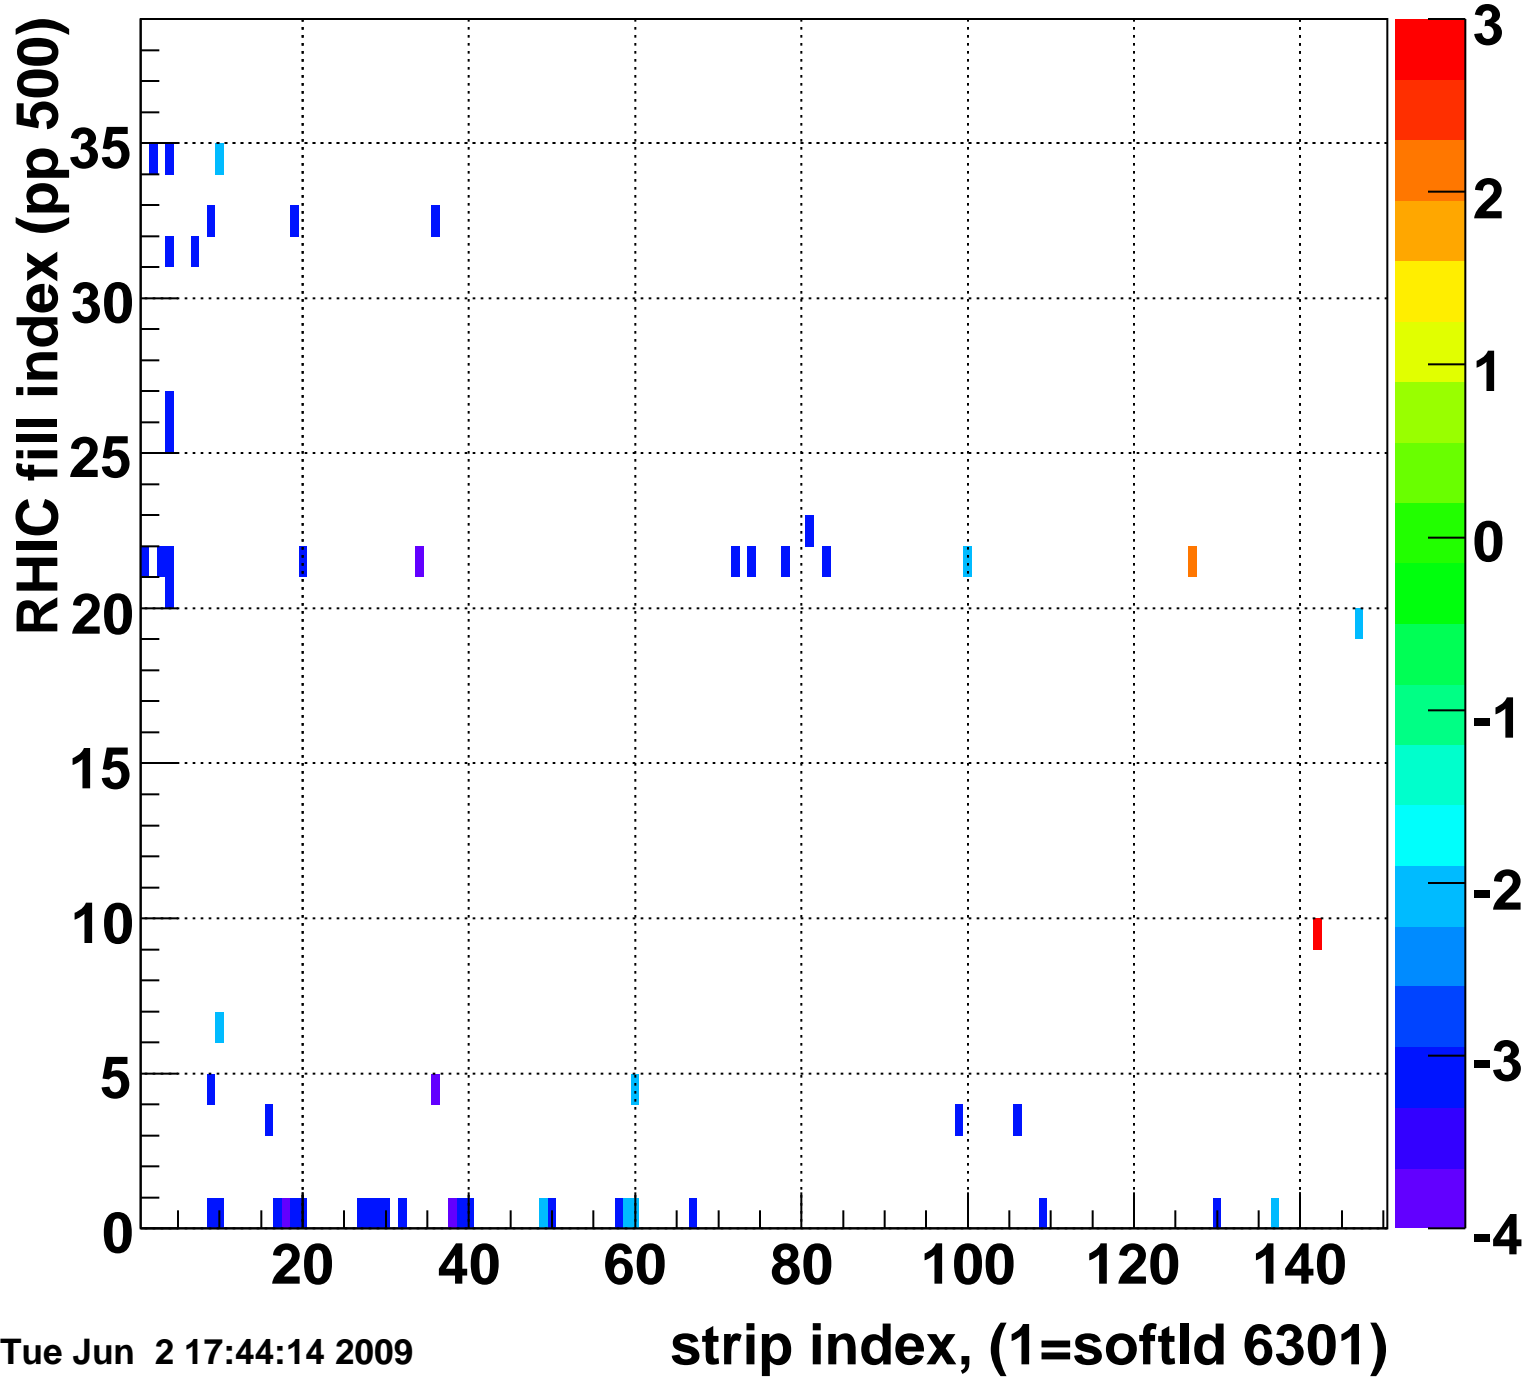

Mpv of ped residuum (ADC), BSMDE mod=43, good strips

Entries 14

Tue Jun 2 17:44:13 2009

Rms of ped residuum (ADC), BSMDE mod=43, good strips

Entries 5550

Tue Jun 2 17:44:14 2009

Bad strips (color=error bits), BSMDE mod=43

Entries 300

Tue Jun 2 17:44:14 2009

Rms of ped residuum (ADC), BSMDP mod=43, good strips

Entries 5550

Tue Jun 2 17:44:14 2009

Bad strips (color=error bits), BSMDE mod=43

Entries 300

Tue Jun 2 17:44:14 2009