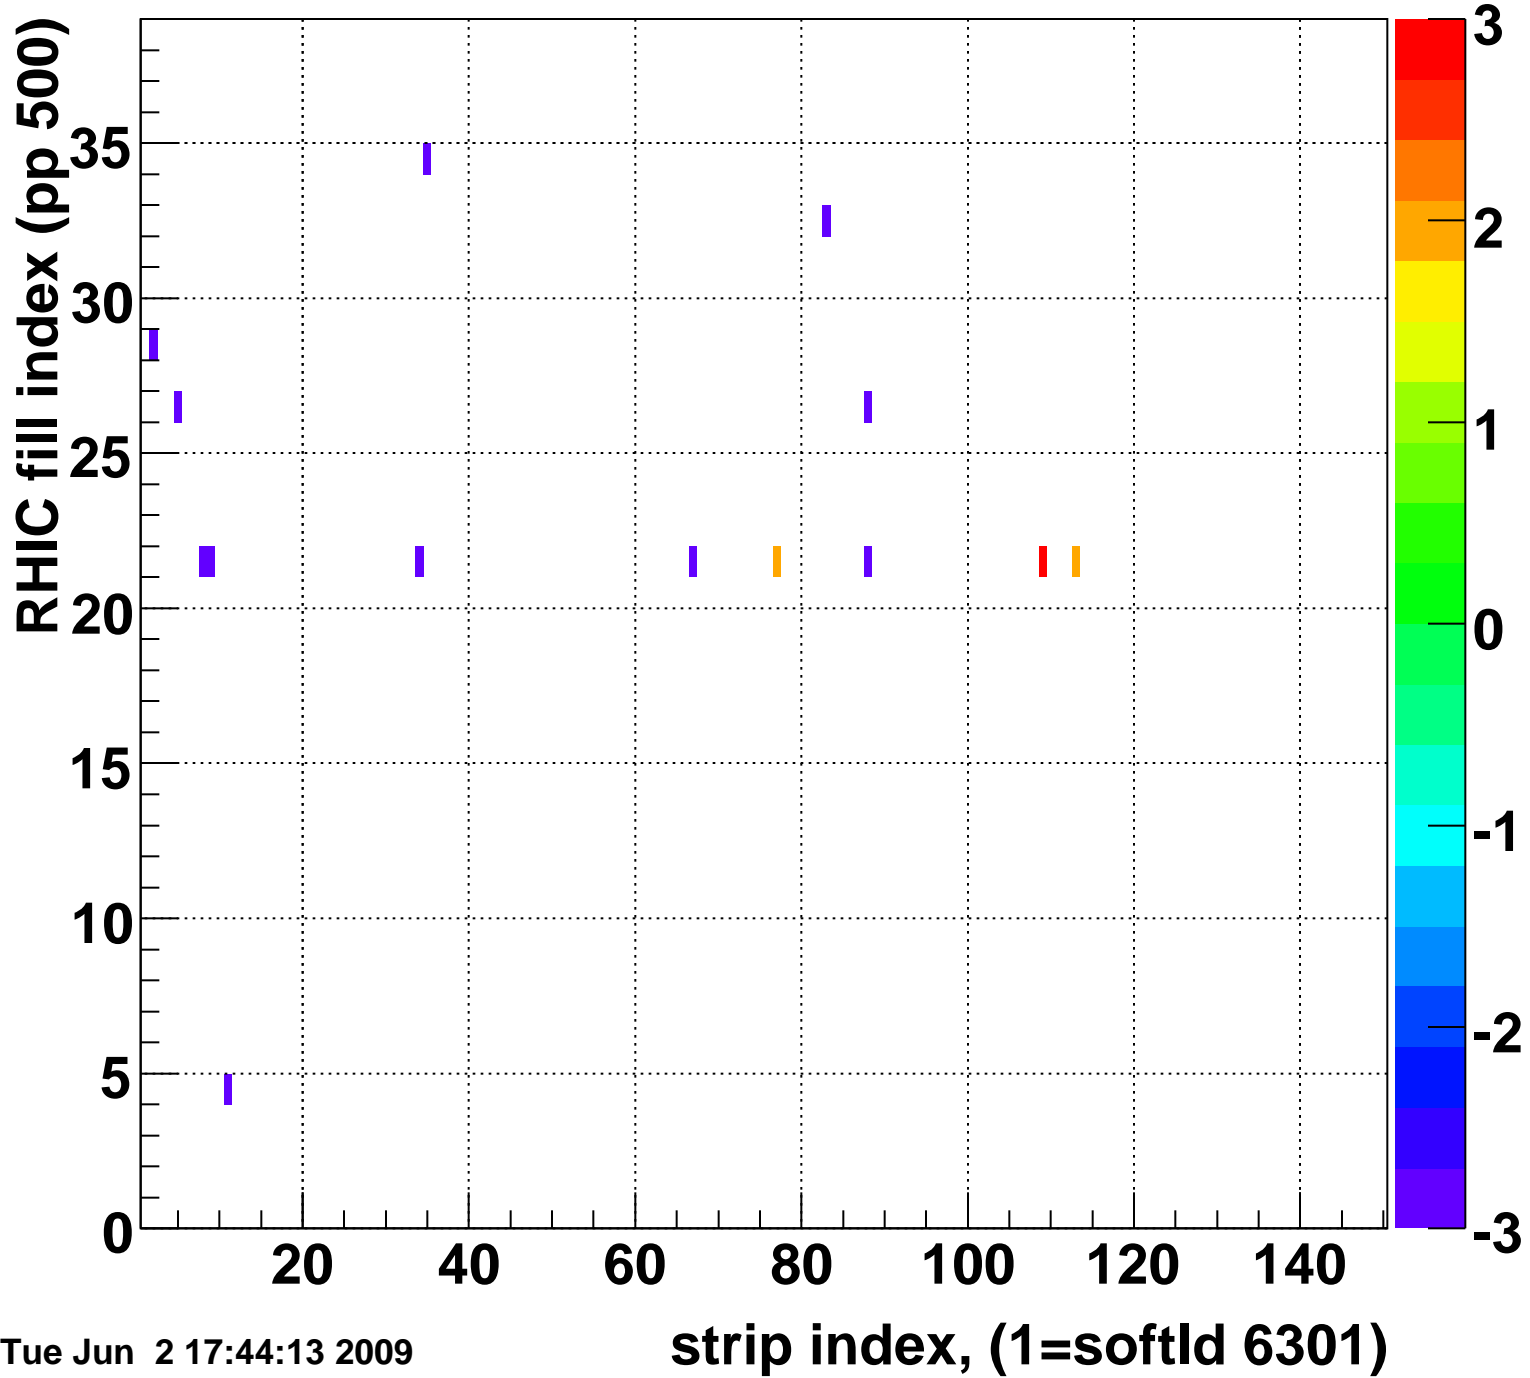

Mpv of ped residuum (ADC), BSMDE mod=43, good strips

Entries 14

Tue Jun 2 17:44:13 2009

Rms of ped residuum (ADC), BSMDE mod=43, good strips

Entries 5550

Tue Jun 2 17:44:14 2009

Bad strips (color=error bits), BSMDE mod=43

Entries 300

Tue Jun 2 17:44:14 2009

Rms of ped residuum (ADC), BSMDP mod=43, good strips

Entries 5550

Tue Jun 2 17:44:14 2009

Bad strips (color=error bits), BSMDE mod=43

Entries 300

Tue Jun 2 17:44:14 2009