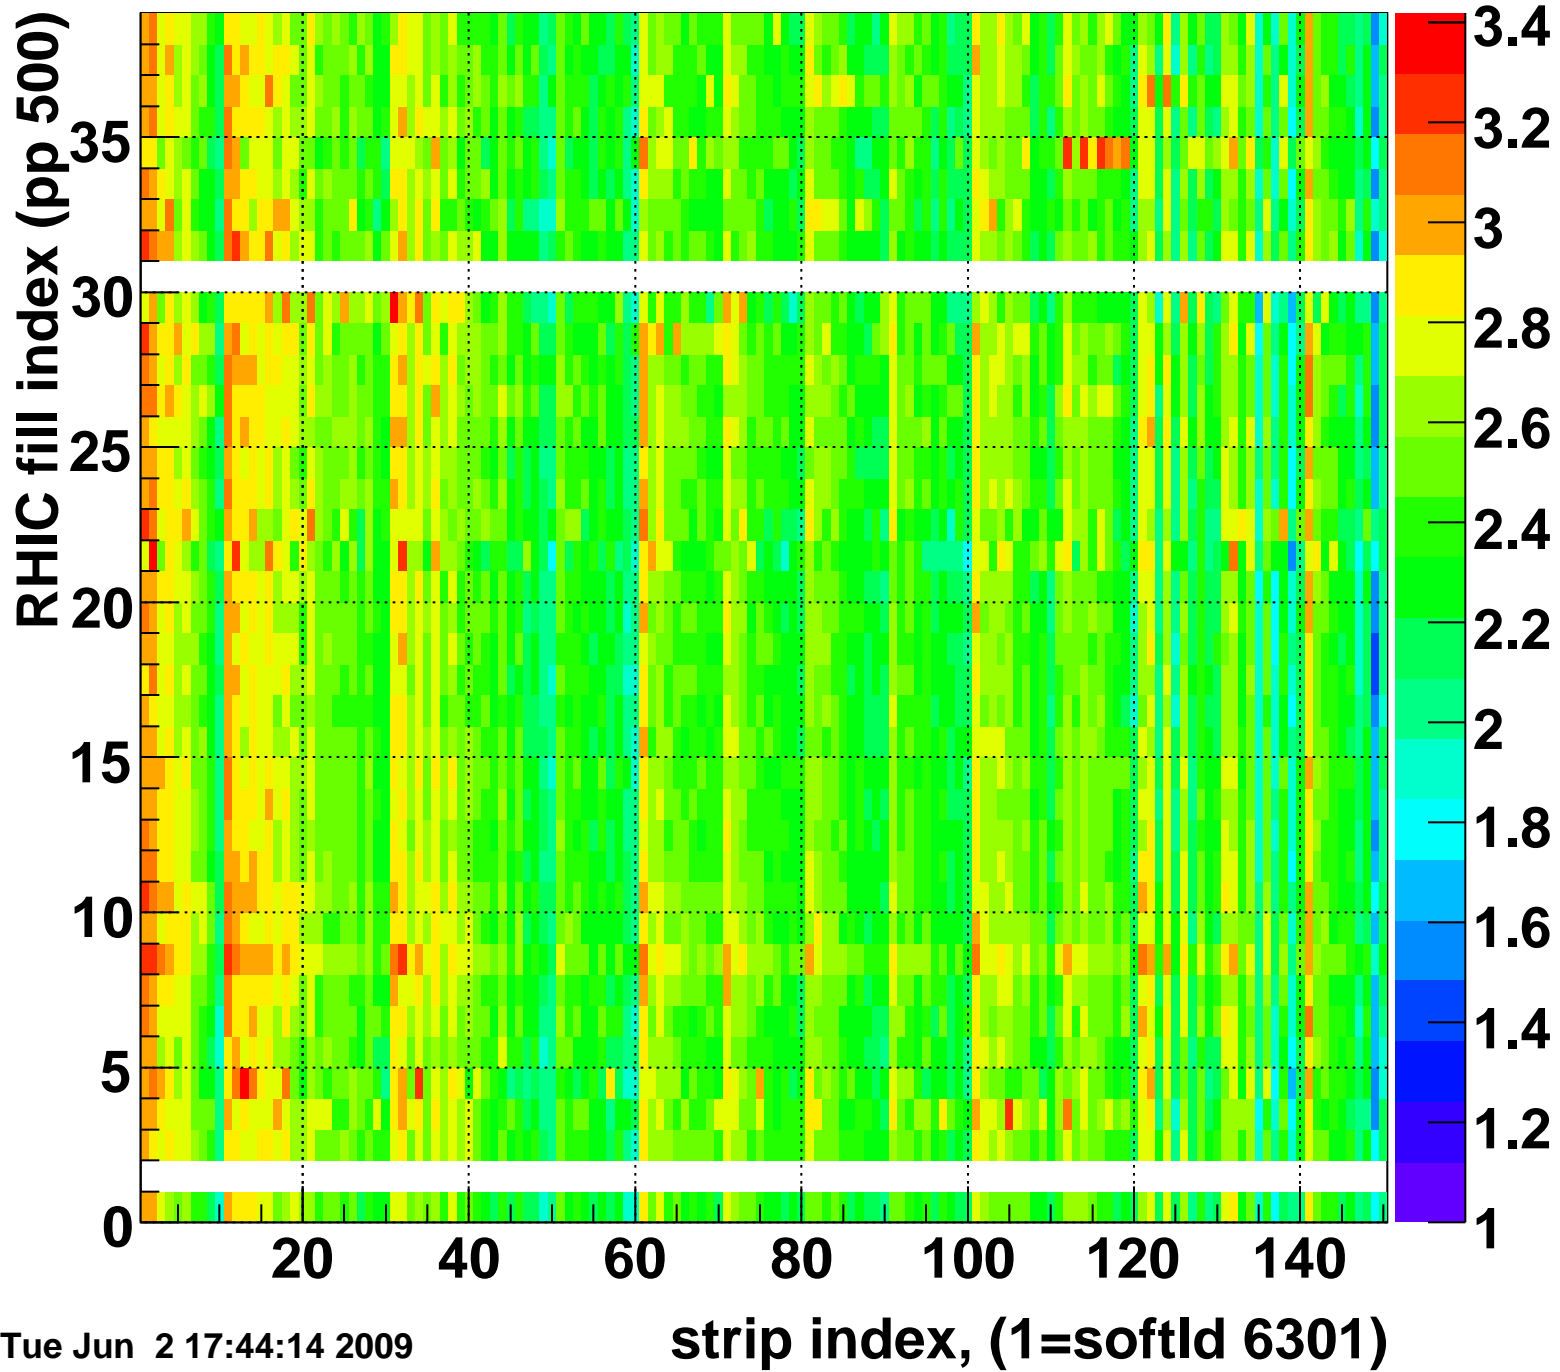

Mpv of ped residuum (ADC), BSMDE mod=43, good strips

Entries 14

Tue Jun 2 17:44:13 2009

Rms of ped residuum (ADC), BSMDE mod=43, good strips

Entries 5550

Tue Jun 2 17:44:14 2009

Bad strips (color=error bits), BSMDE mod=43

Entries 300

Tue Jun 2 17:44:14 2009

Rms of ped residuum (ADC), BSMDP mod=43, good strips

Entries 5550

Tue Jun 2 17:44:14 2009

Bad strips (color=error bits), BSMDE mod=43

Entries 300

Tue Jun 2 17:44:14 2009