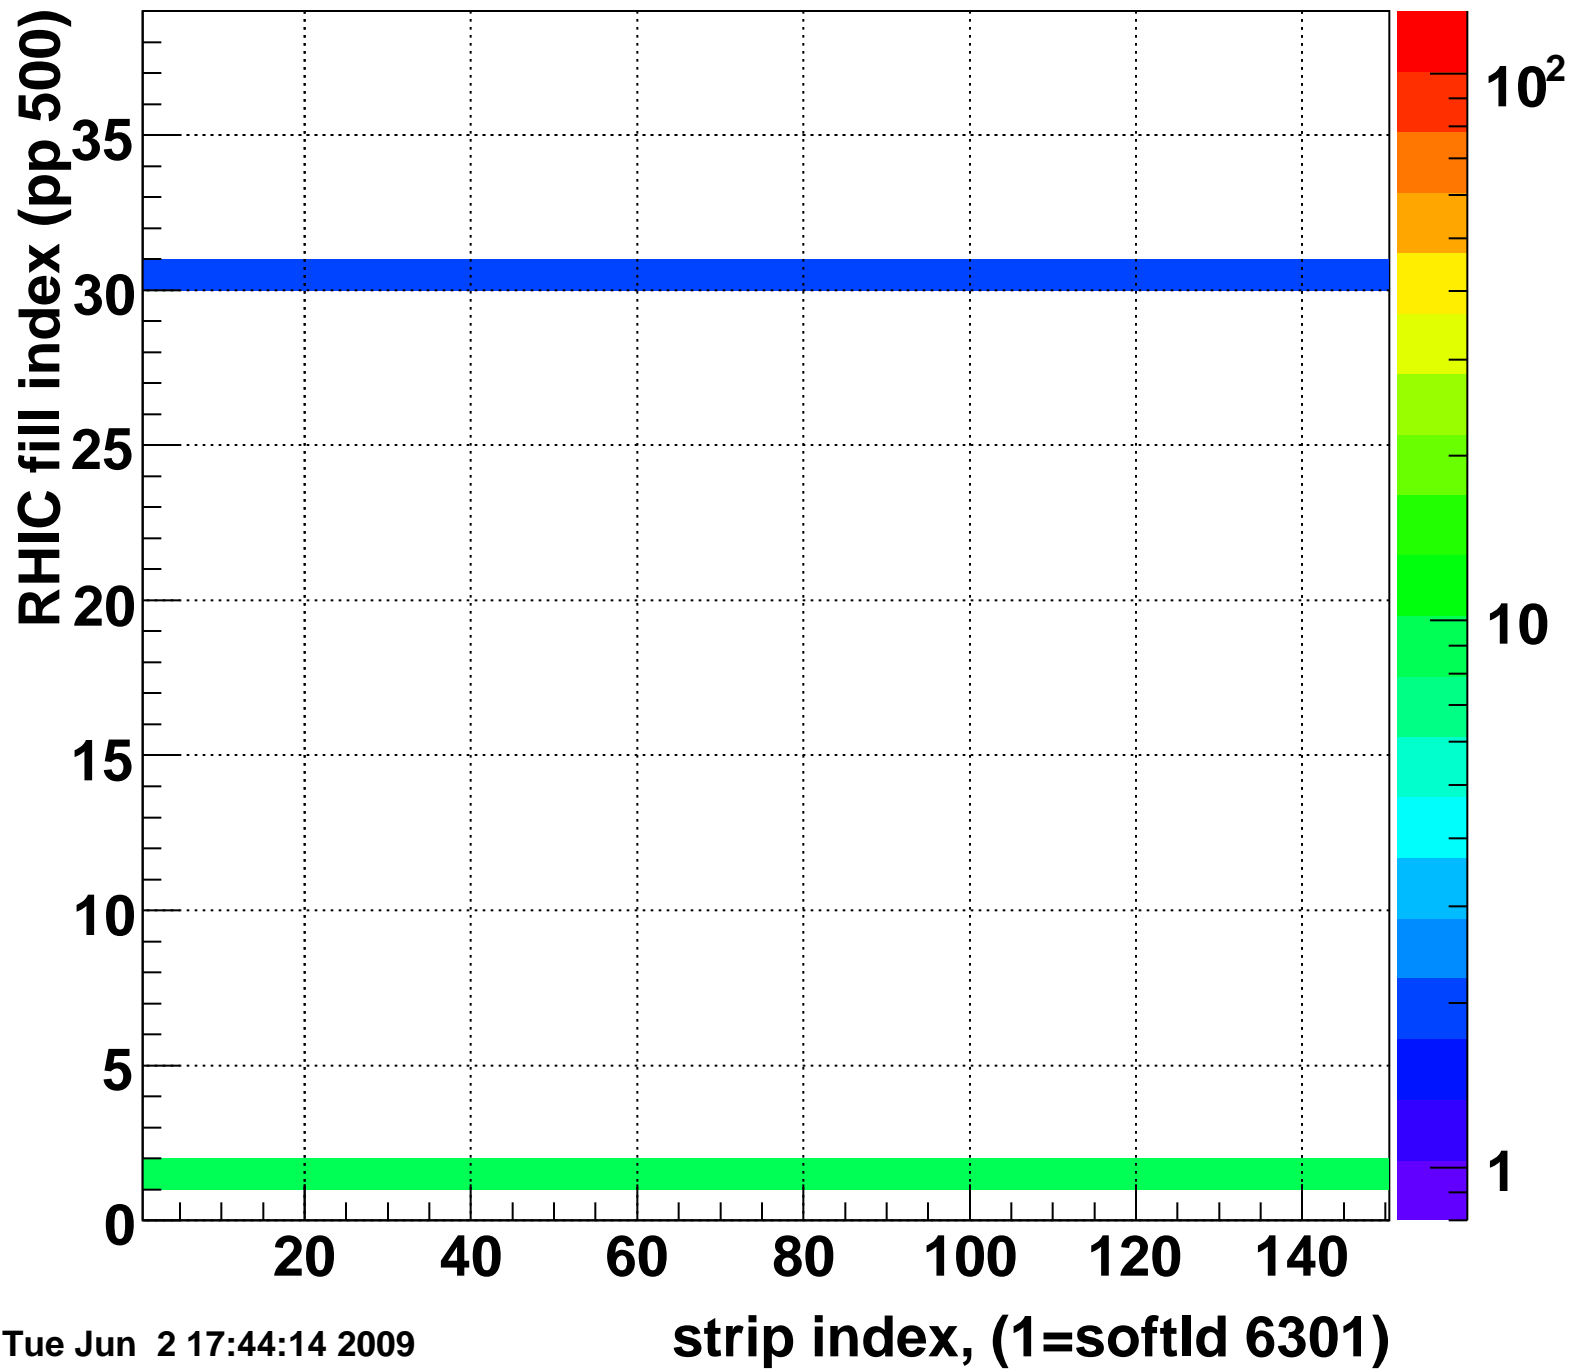

Mpv of ped residuum (ADC), BSMDE mod=43, good strips

Entries 14

Tue Jun 2 17:44:13 2009

Rms of ped residuum (ADC), BSMDE mod=43, good strips

Entries 5550

Tue Jun 2 17:44:14 2009

Bad strips (color=error bits), BSMDE mod=43

Entries 300

Tue Jun 2 17:44:14 2009

Rms of ped residuum (ADC), BSMDP mod=43, good strips

Entries 5550

Tue Jun 2 17:44:14 2009

Bad strips (color=error bits), BSMDE mod=43

Entries 300

Tue Jun 2 17:44:14 2009