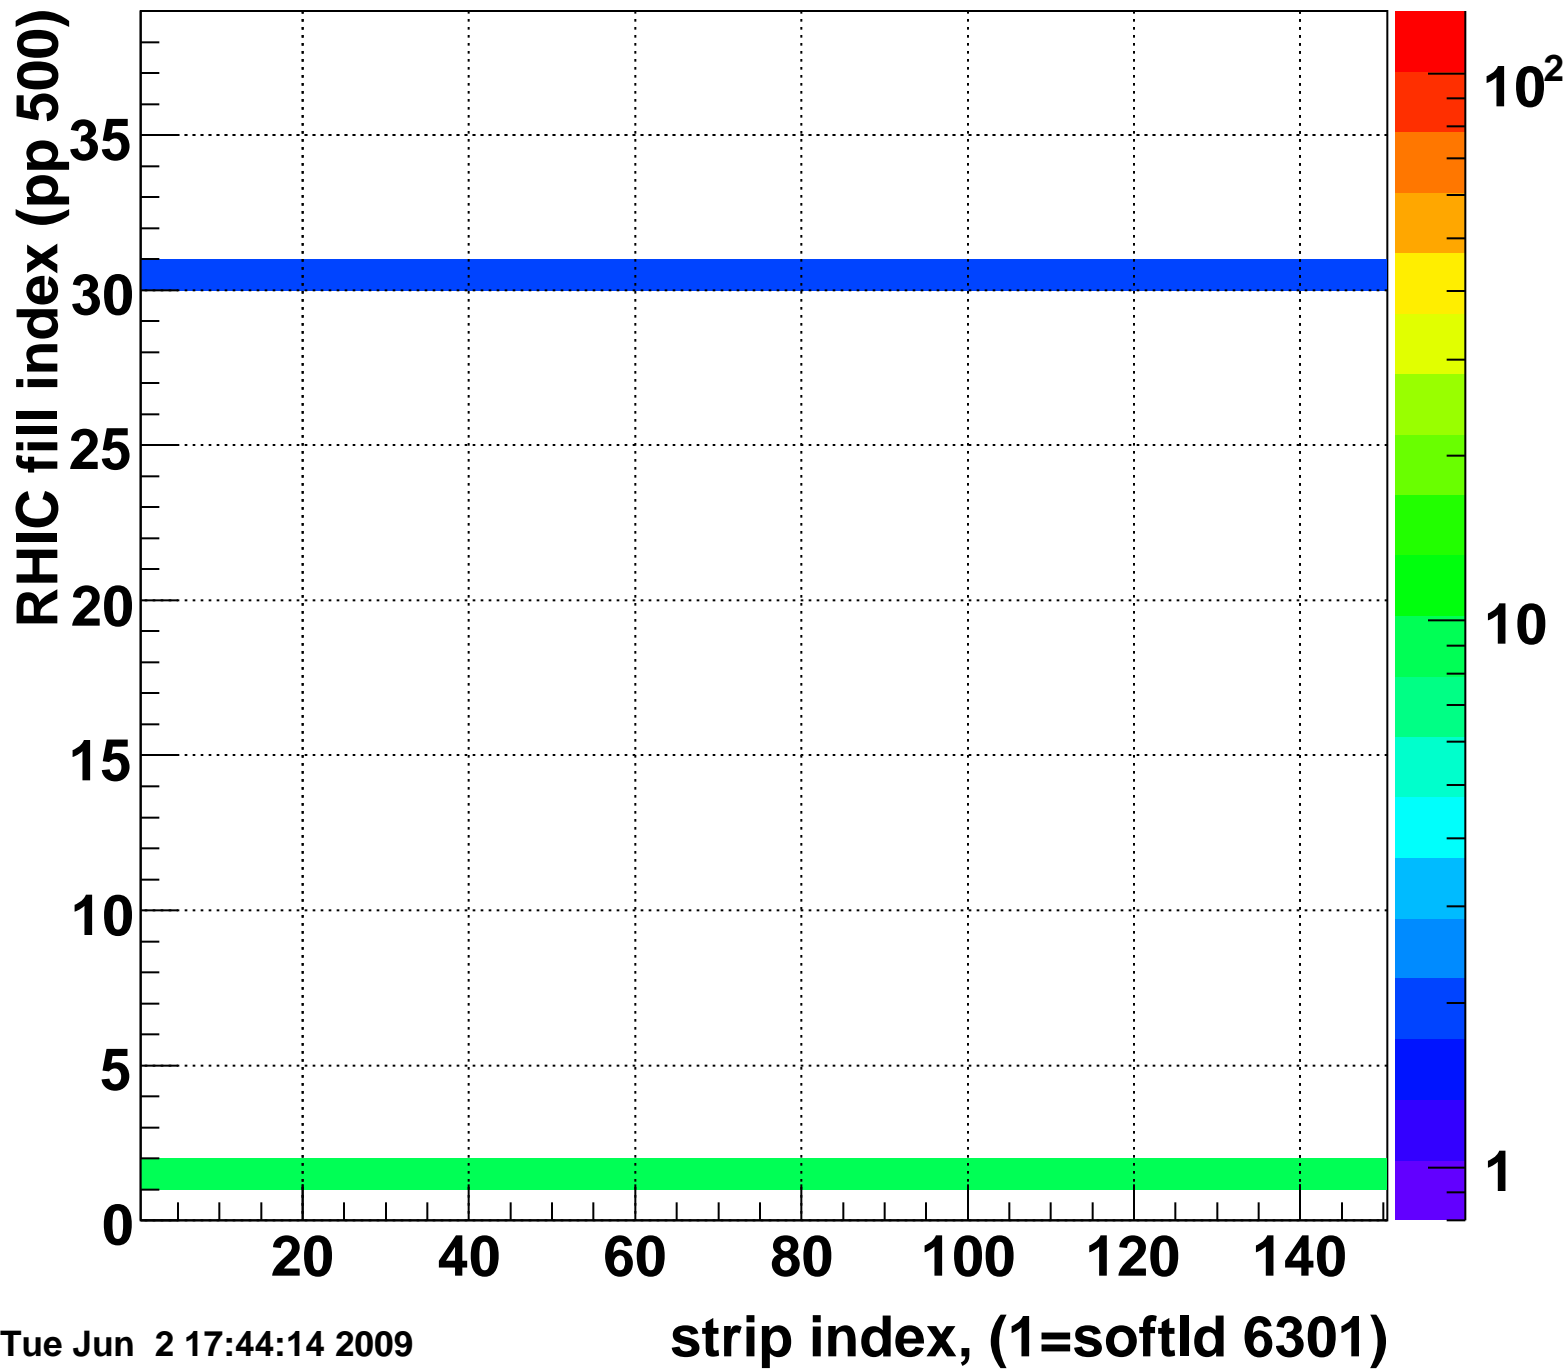

Mpv of ped residuum (ADC), BSMDE mod=43, good strips

Entries 14

Tue Jun 2 17:44:13 2009

Rms of ped residuum (ADC), BSMDE mod=43, good strips

Entries 5550

Tue Jun 2 17:44:14 2009

Bad strips (color=error bits), BSMDE mod=43

Entries 300

Tue Jun 2 17:44:14 2009

Rms of ped residuum (ADC), BSMDP mod=43, good strips

Entries 5550

Tue Jun 2 17:44:14 2009

Bad strips (color=error bits), BSMDE mod=43

Entries 300

Tue Jun 2 17:44:14 2009