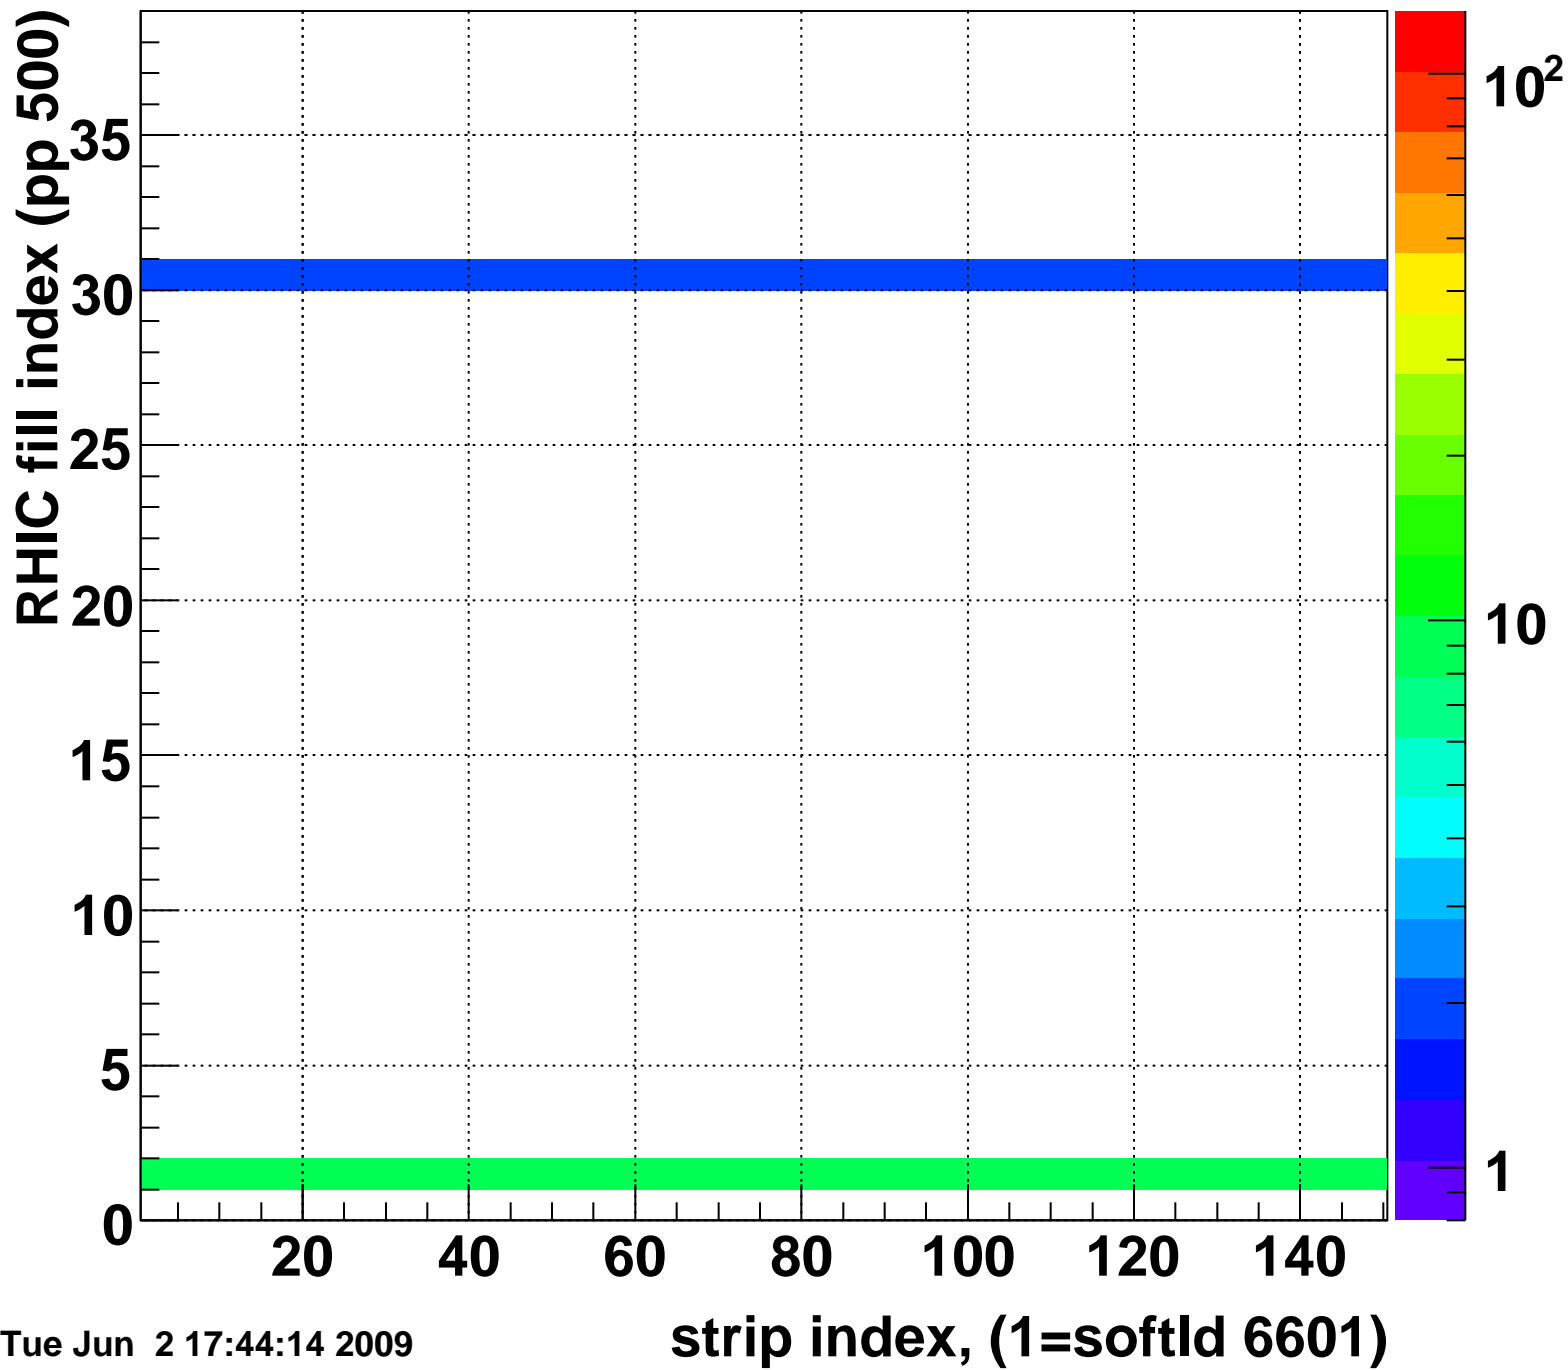

Mpv of ped residuum (ADC), BSMDE mod=45, good strips

Entries 28

Tue Jun 2 17:44:14 2009

Rms of ped residuum (ADC), BSMDE mod=45, good strips

Entries 5550

Tue Jun 2 17:44:14 2009

Bad strips (color=error bits), BSMDE mod=45

Entries 300

Tue Jun 2 17:44:14 2009

Mpv of ped residuum (ADC), BSMDP mod=45, good strips

Entries 641

Tue Jun 2 17:44:14 2009

Rms of ped residuum (ADC), BSMDP mod=45, good strips

Entries 5550

Tue Jun 2 17:44:14 2009

Bad strips (color=error bits), BSMDE mod=45

Entries 300

Tue Jun 2 17:44:15 2009