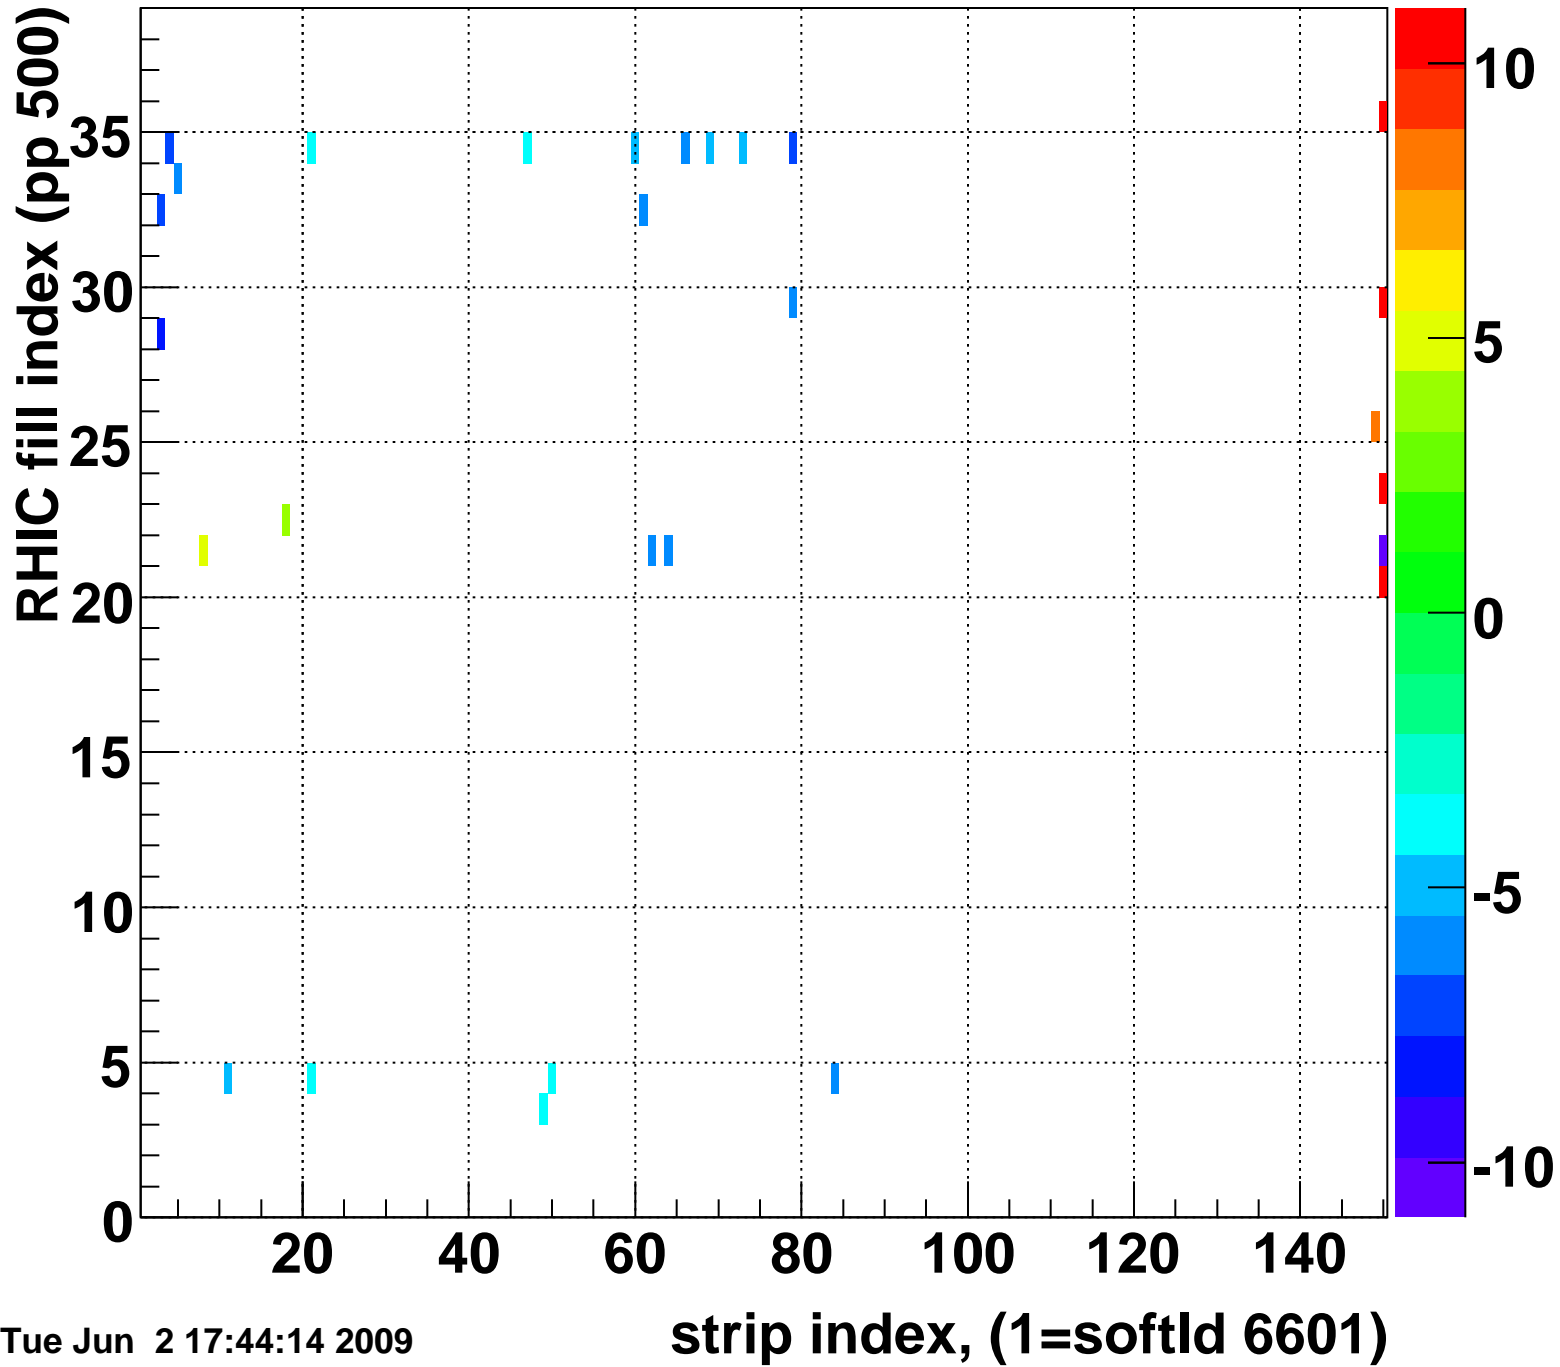

Mpv of ped residuum (ADC), BSMDE mod=45, good strips

Entries 28

Tue Jun 2 17:44:14 2009

Rms of ped residuum (ADC), BSMDE mod=45, good strips

Entries 5550

Tue Jun 2 17:44:14 2009

Bad strips (color=error bits), BSMDE mod=45

Entries 300

Tue Jun 2 17:44:14 2009

Mpv of ped residuum (ADC), BSMDP mod=45, good strips

Entries 641

Tue Jun 2 17:44:14 2009

Rms of ped residuum (ADC), BSMDP mod=45, good strips

Entries 5550

Tue Jun 2 17:44:14 2009

Bad strips (color=error bits), BSMDE mod=45

Entries 300

Tue Jun 2 17:44:15 2009