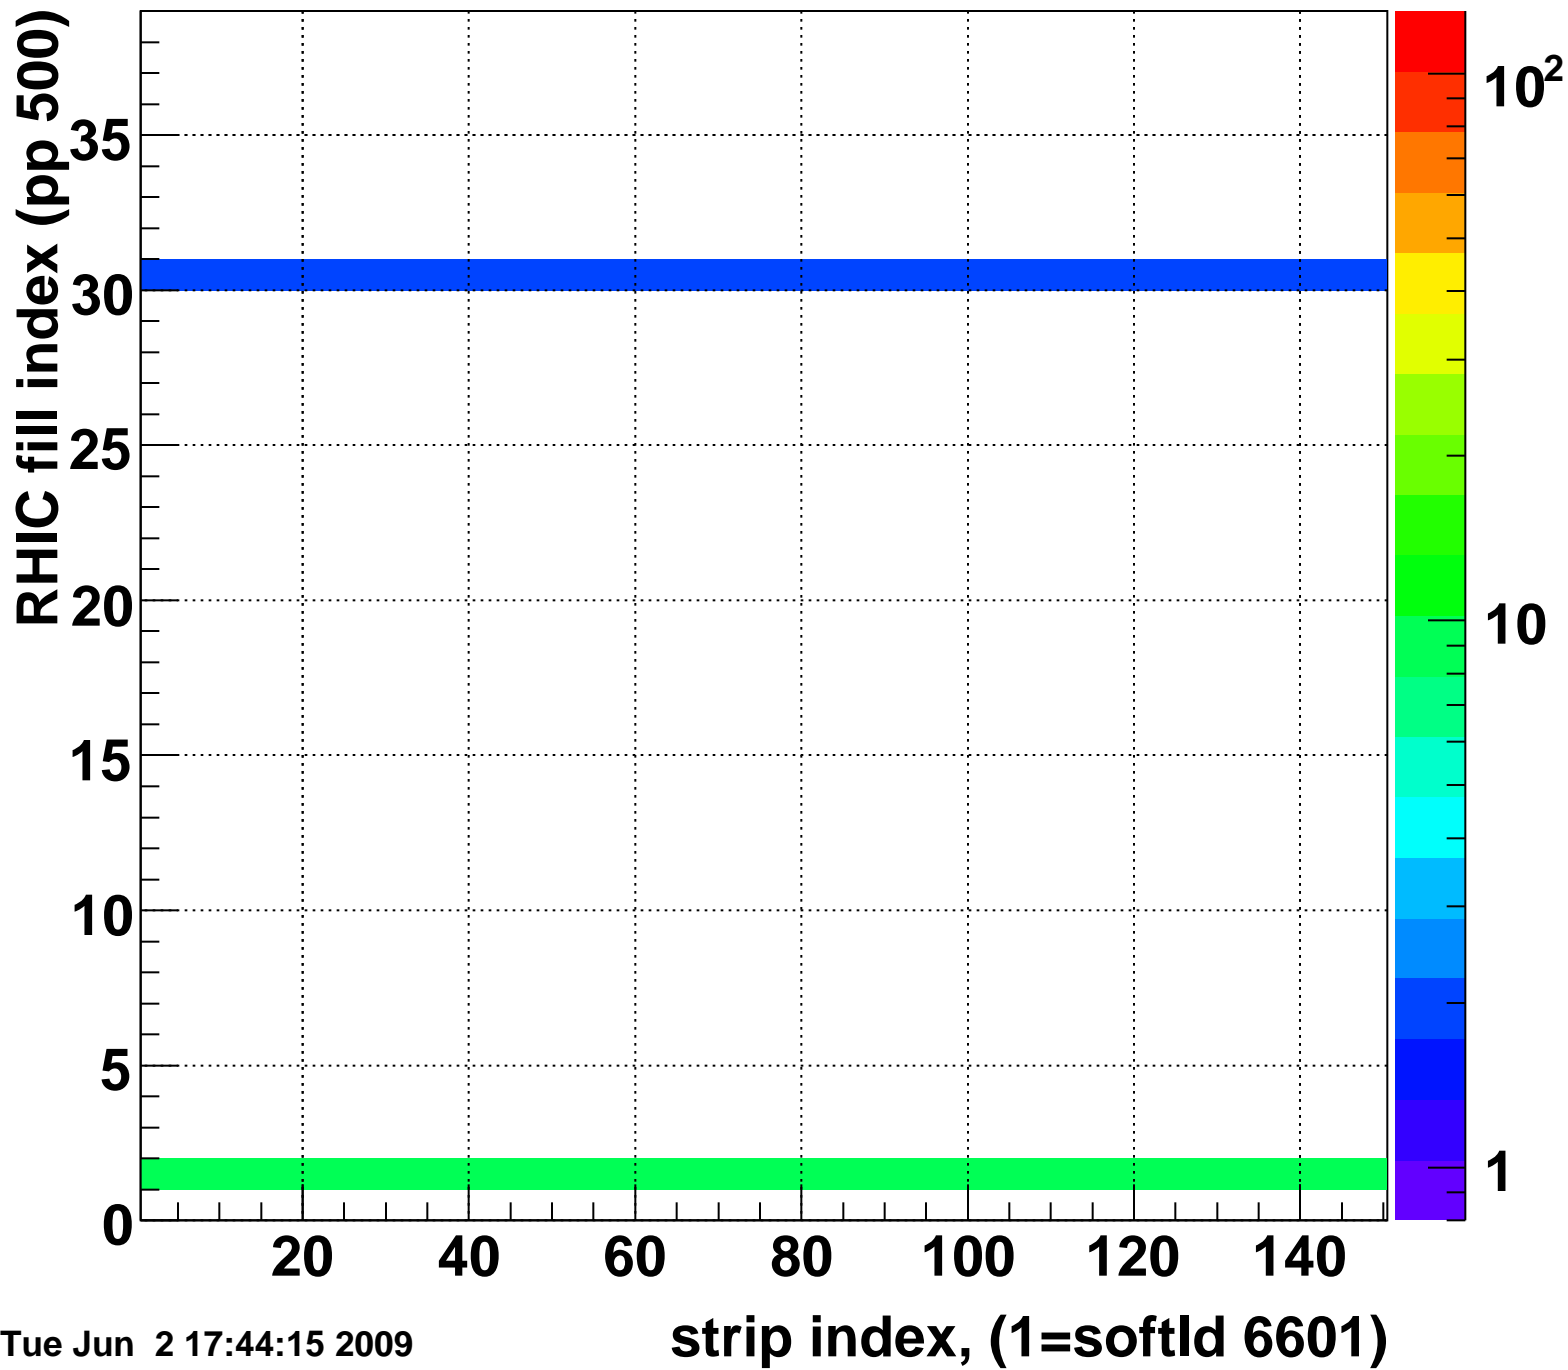

Mpv of ped residuum (ADC), BSMDE mod=45, good strips

Entries 28

Tue Jun 2 17:44:14 2009

Rms of ped residuum (ADC), BSMDE mod=45, good strips

Entries 5550

Tue Jun 2 17:44:14 2009

Bad strips (color=error bits), BSMDE mod=45

Entries 300

Tue Jun 2 17:44:14 2009

Mpv of ped residuum (ADC), BSMDP mod=45, good strips

Entries 641

Tue Jun 2 17:44:14 2009

Rms of ped residuum (ADC), BSMDP mod=45, good strips

Entries 5550

Tue Jun 2 17:44:14 2009

Bad strips (color=error bits), BSMDE mod=45

Entries 300

Tue Jun 2 17:44:15 2009