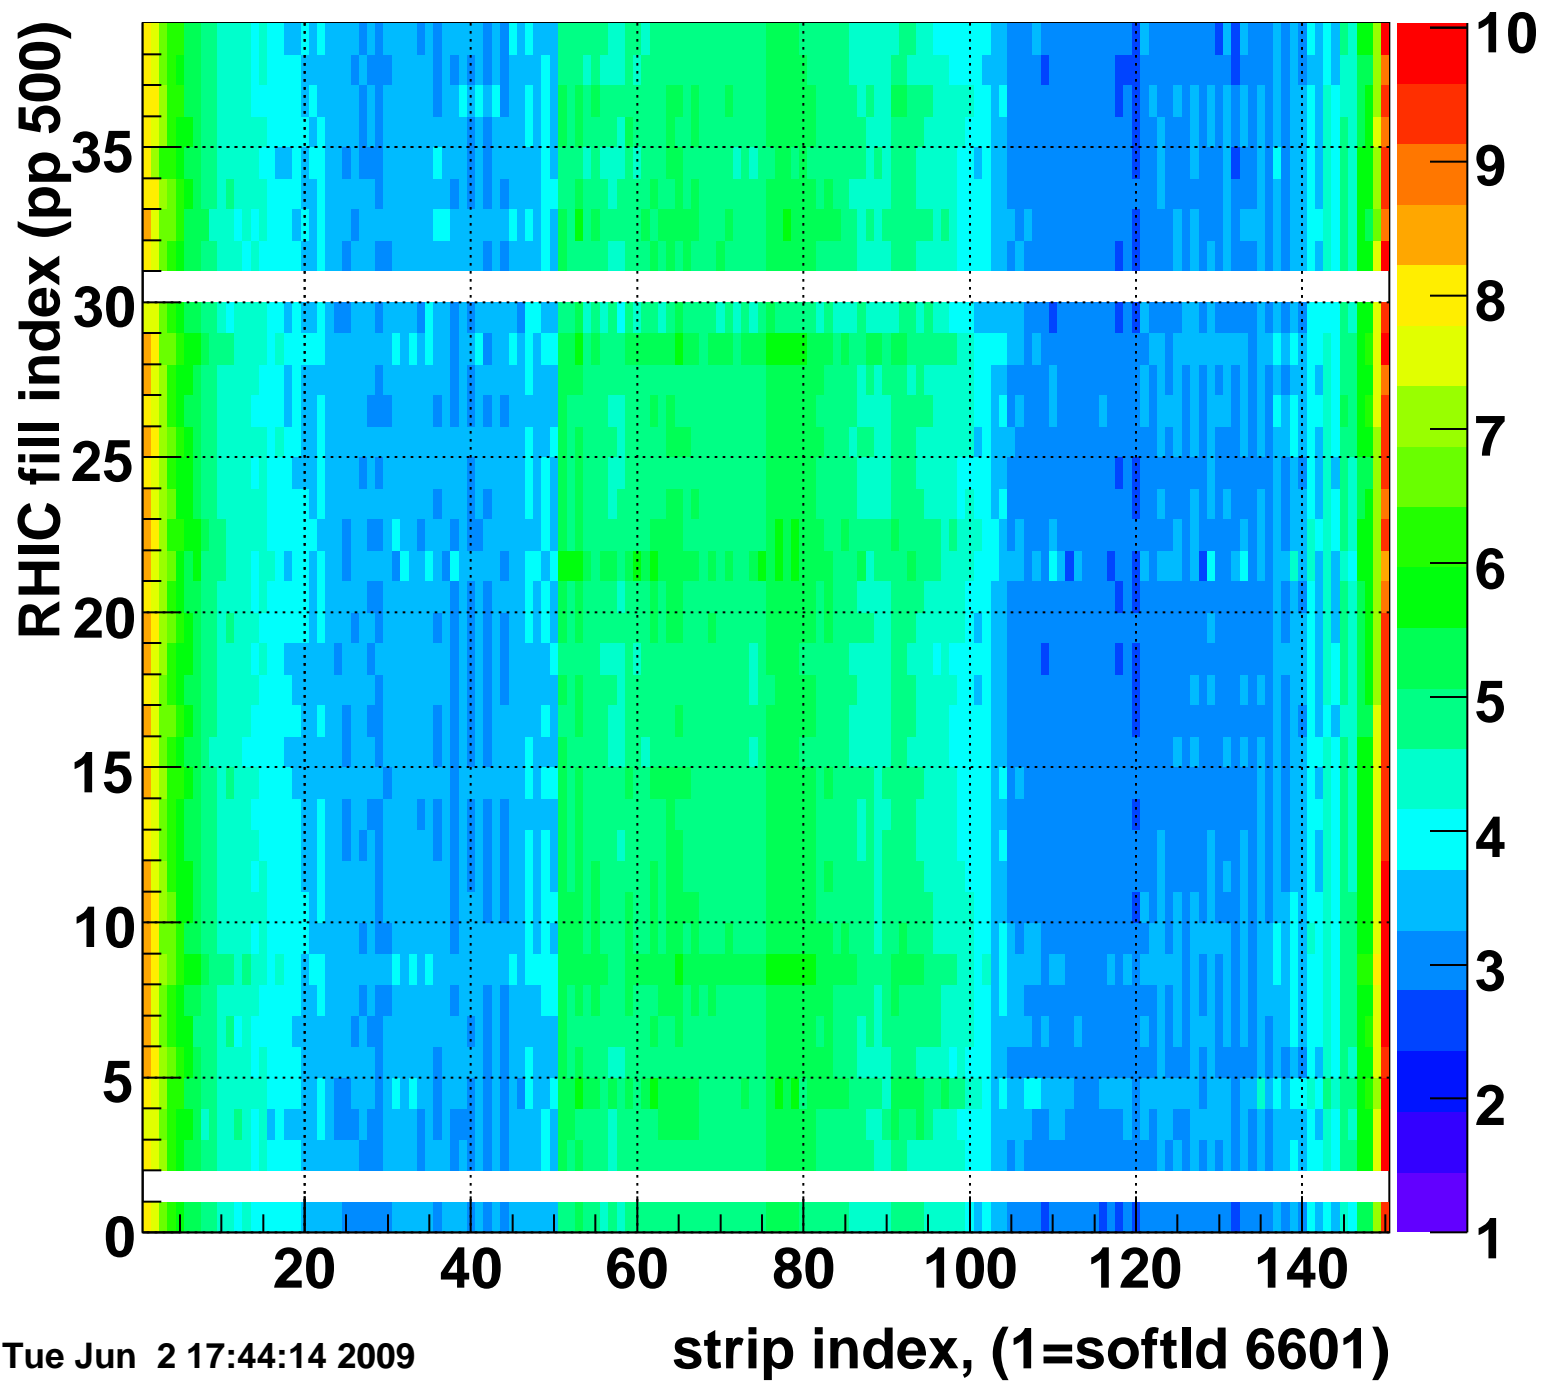

Mpv of ped residuum (ADC), BSMDE mod=45, good strips

Entries 28

Tue Jun 2 17:44:14 2009

Rms of ped residuum (ADC), BSMDE mod=45, good strips

Entries 5550

Tue Jun 2 17:44:14 2009

Bad strips (color=error bits), BSMDE mod=45

Entries 300

Tue Jun 2 17:44:14 2009

Mpv of ped residuum (ADC), BSMDP mod=45, good strips

Entries 641

Tue Jun 2 17:44:14 2009

Rms of ped residuum (ADC), BSMDP mod=45, good strips

Entries 5550

Tue Jun 2 17:44:14 2009

Bad strips (color=error bits), BSMDE mod=45

Entries 300

Tue Jun 2 17:44:15 2009