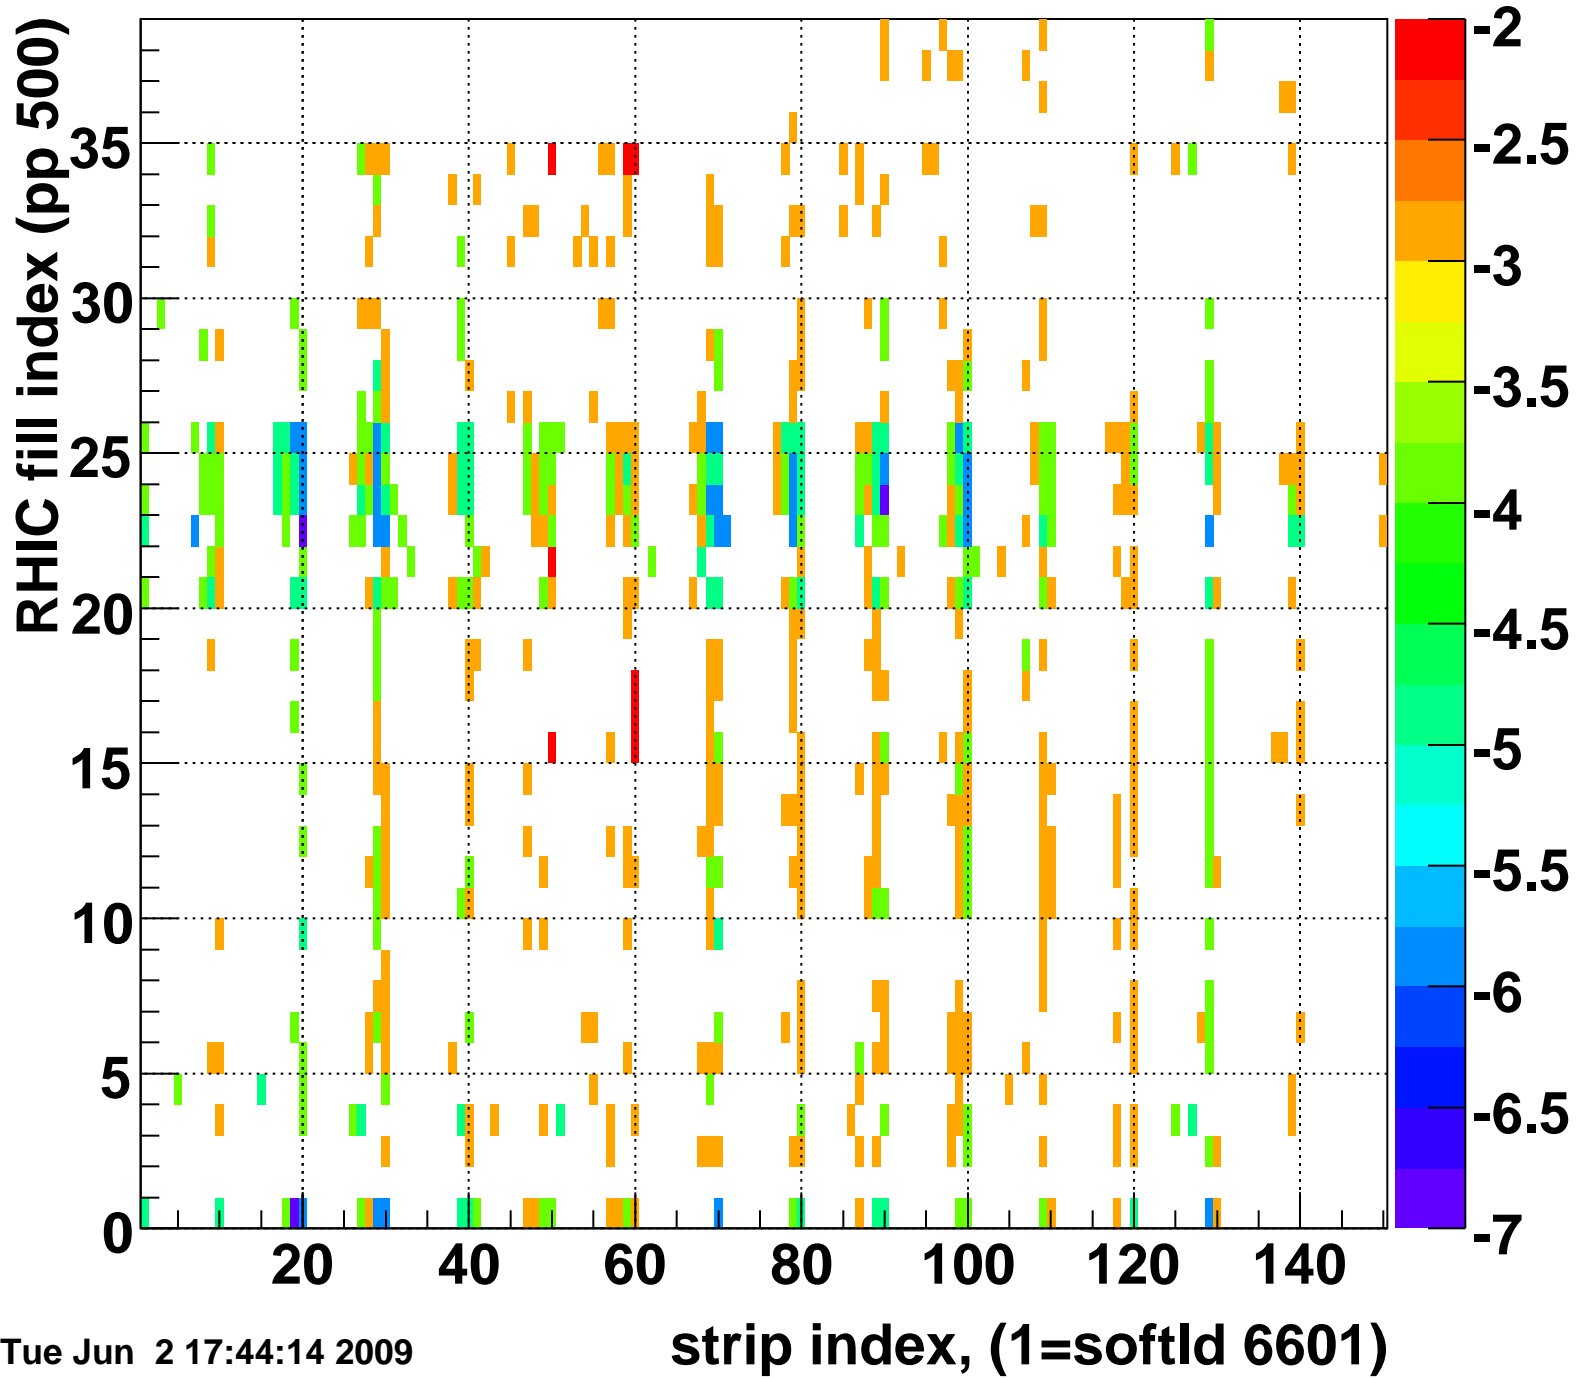

Mpv of ped residuum (ADC), BSMDE mod=45, good strips

Entries 28

Tue Jun 2 17:44:14 2009

Rms of ped residuum (ADC), BSMDE mod=45, good strips

Entries 5550

Tue Jun 2 17:44:14 2009

Bad strips (color=error bits), BSMDE mod=45

Entries 300

Tue Jun 2 17:44:14 2009

Mpv of ped residuum (ADC), BSMDP mod=45, good strips

Entries 641

Tue Jun 2 17:44:14 2009

Rms of ped residuum (ADC), BSMDP mod=45, good strips

Entries 5550

Tue Jun 2 17:44:14 2009

Bad strips (color=error bits), BSMDE mod=45

Entries 300

Tue Jun 2 17:44:15 2009