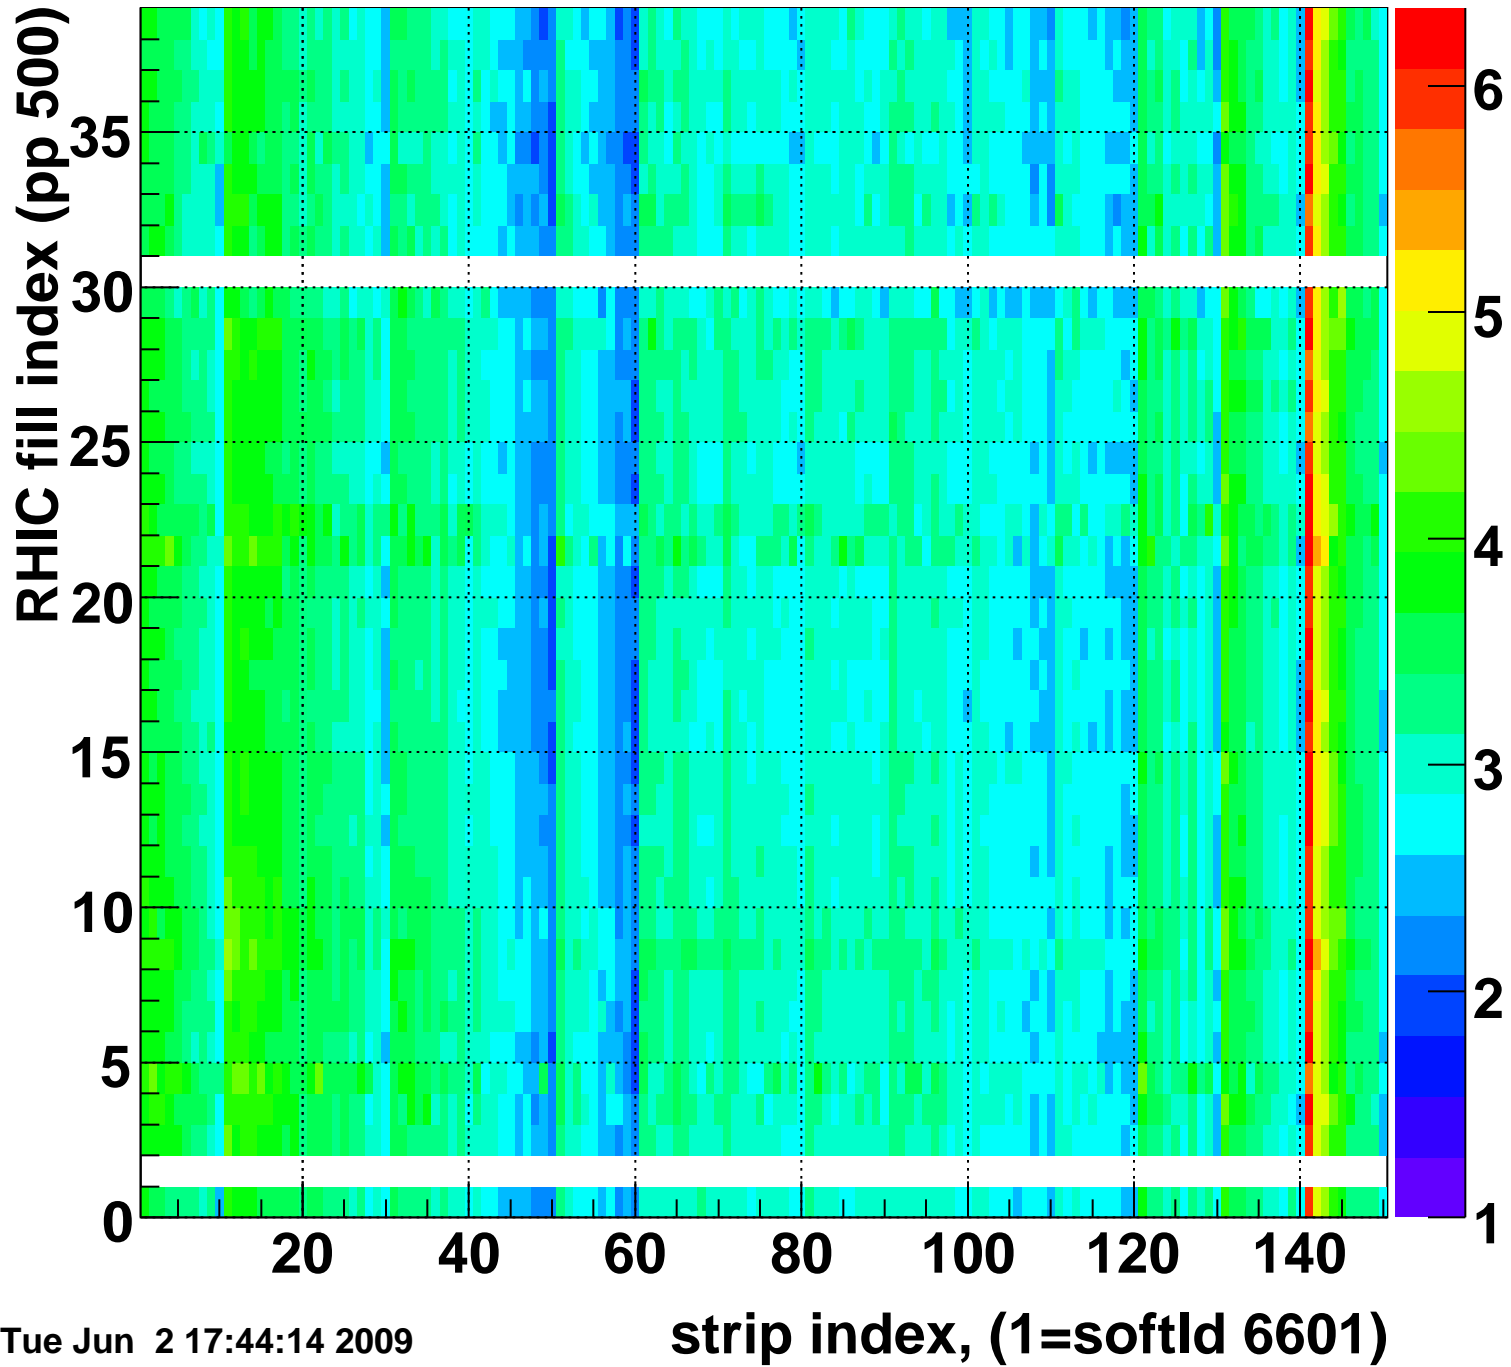

Mpv of ped residuum (ADC), BSMDE mod=45, good strips

Entries 28

Tue Jun 2 17:44:14 2009

Rms of ped residuum (ADC), BSMDE mod=45, good strips

Entries 5550

Tue Jun 2 17:44:14 2009

Bad strips (color=error bits), BSMDE mod=45

Entries 300

Tue Jun 2 17:44:14 2009

Mpv of ped residuum (ADC), BSMDP mod=45, good strips

Entries 641

Tue Jun 2 17:44:14 2009

Rms of ped residuum (ADC), BSMDP mod=45, good strips

Entries 5550

Tue Jun 2 17:44:14 2009

Bad strips (color=error bits), BSMDE mod=45

Entries 300

Tue Jun 2 17:44:15 2009