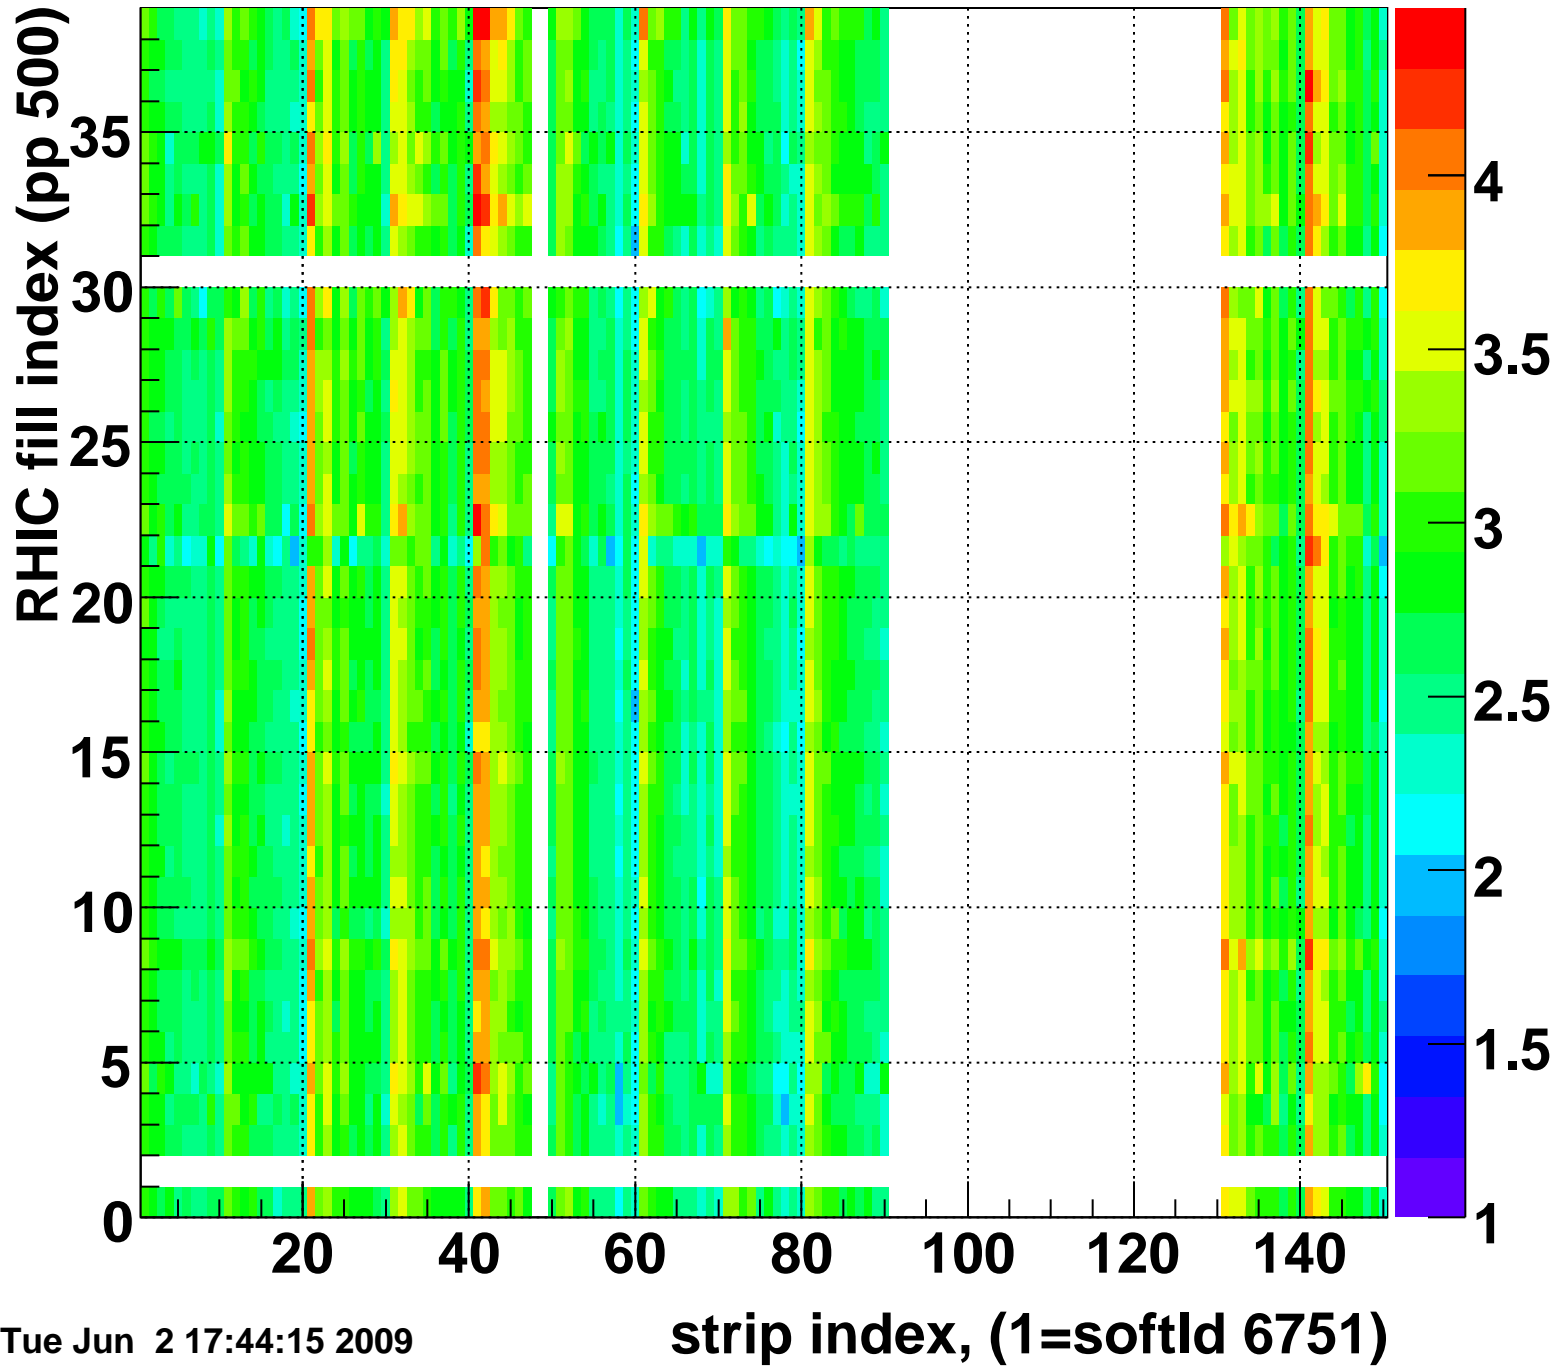

Rms of ped residuum (ADC), BSMDE mod=46, good strips

Entries 5552

Tue Jun 2 17:44:15 2009

Bad strips (color=error bits), BSMDE mod=46

Entries 298

Tue Jun 2 17:44:15 2009

Mpv of ped residuum (ADC), BSMDP mod=46, good strips

Entries 90

Tue Jun 2 17:44:15 2009

Rms of ped residuum (ADC), BSMDP mod=46, good strips

Entries 3996

Tue Jun 2 17:44:15 2009

Bad strips (color=error bits), BSMDE mod=46

Entries 1854

Tue Jun 2 17:44:15 2009