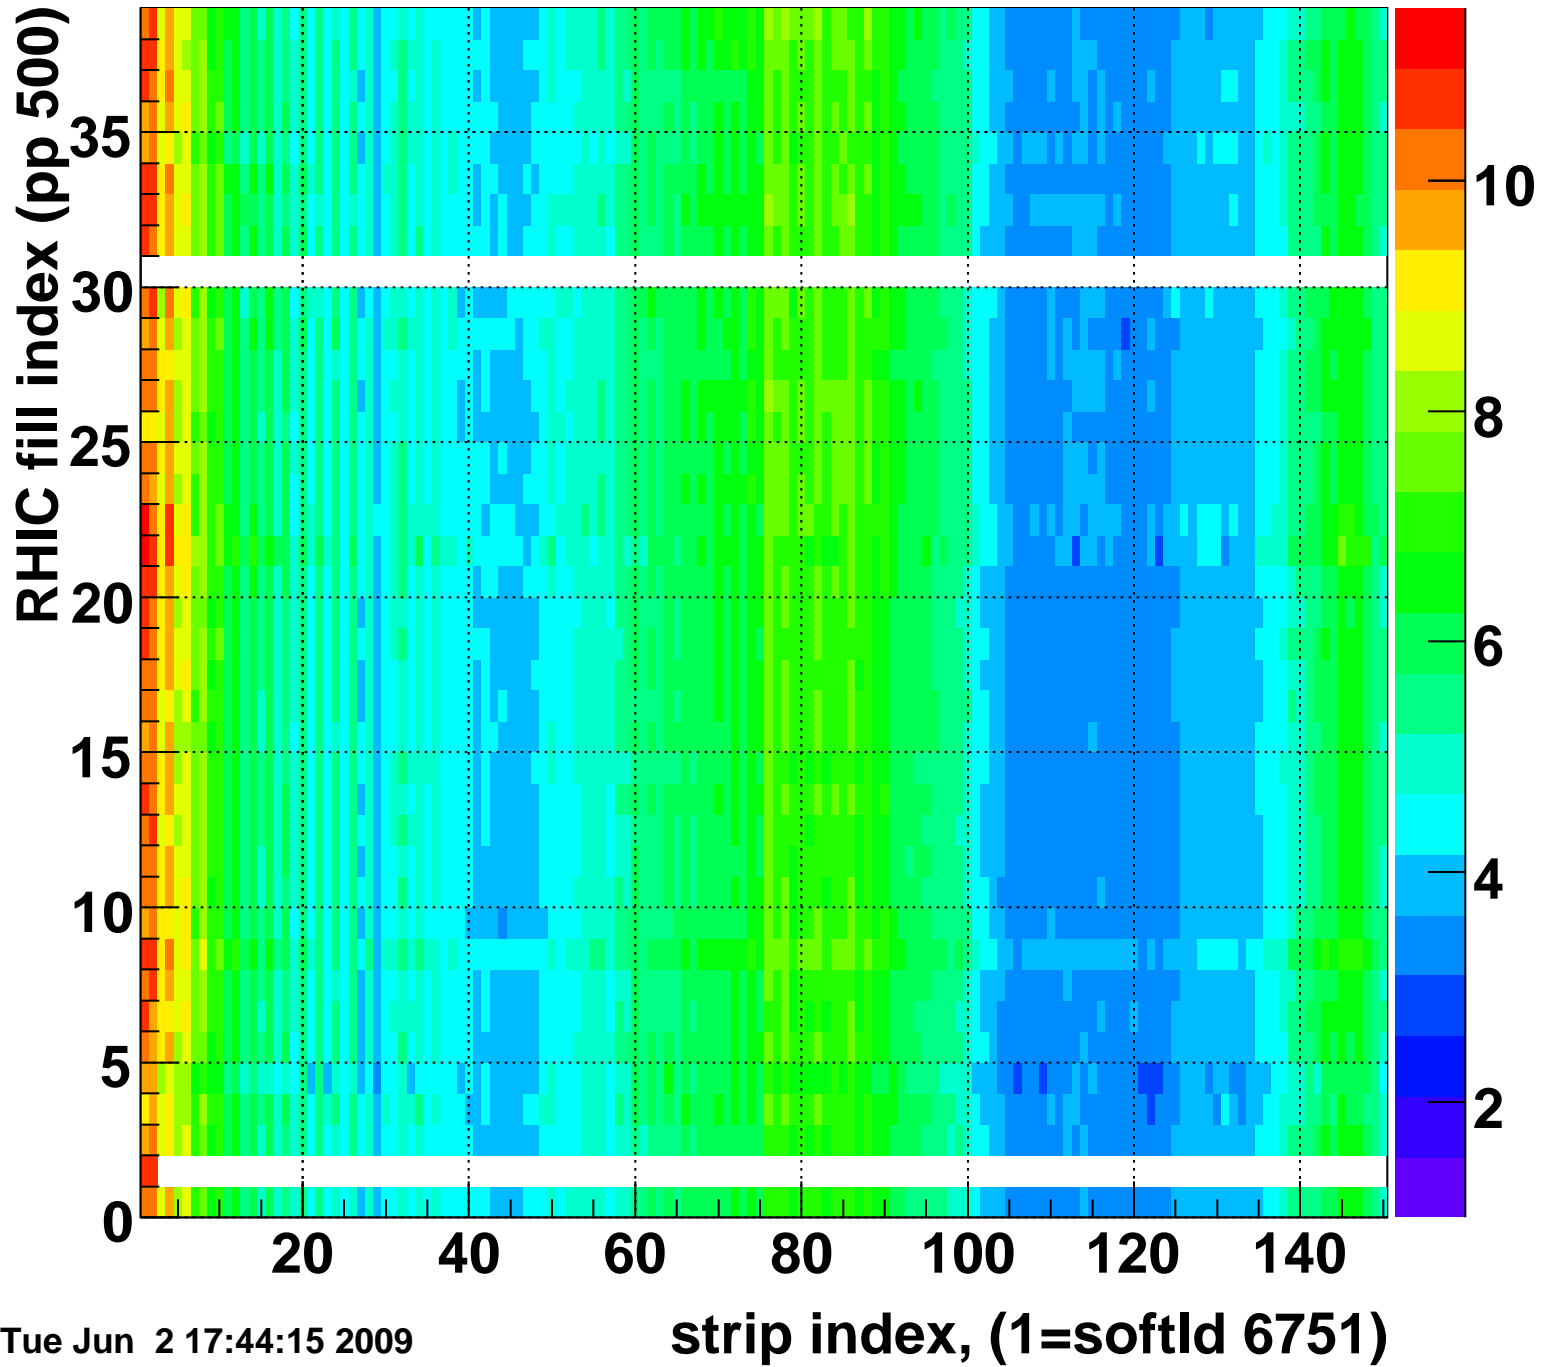

Rms of ped residuum (ADC), BSMDE mod=46, good strips

Entries 5552

Tue Jun 2 17:44:15 2009

Bad strips (color=error bits), BSMDE mod=46

Entries 298

Tue Jun 2 17:44:15 2009

Mpv of ped residuum (ADC), BSMDP mod=46, good strips

Entries 90

Tue Jun 2 17:44:15 2009

Rms of ped residuum (ADC), BSMDP mod=46, good strips

Entries 3996

Tue Jun 2 17:44:15 2009

Bad strips (color=error bits), BSMDE mod=46

Entries 1854

Tue Jun 2 17:44:15 2009