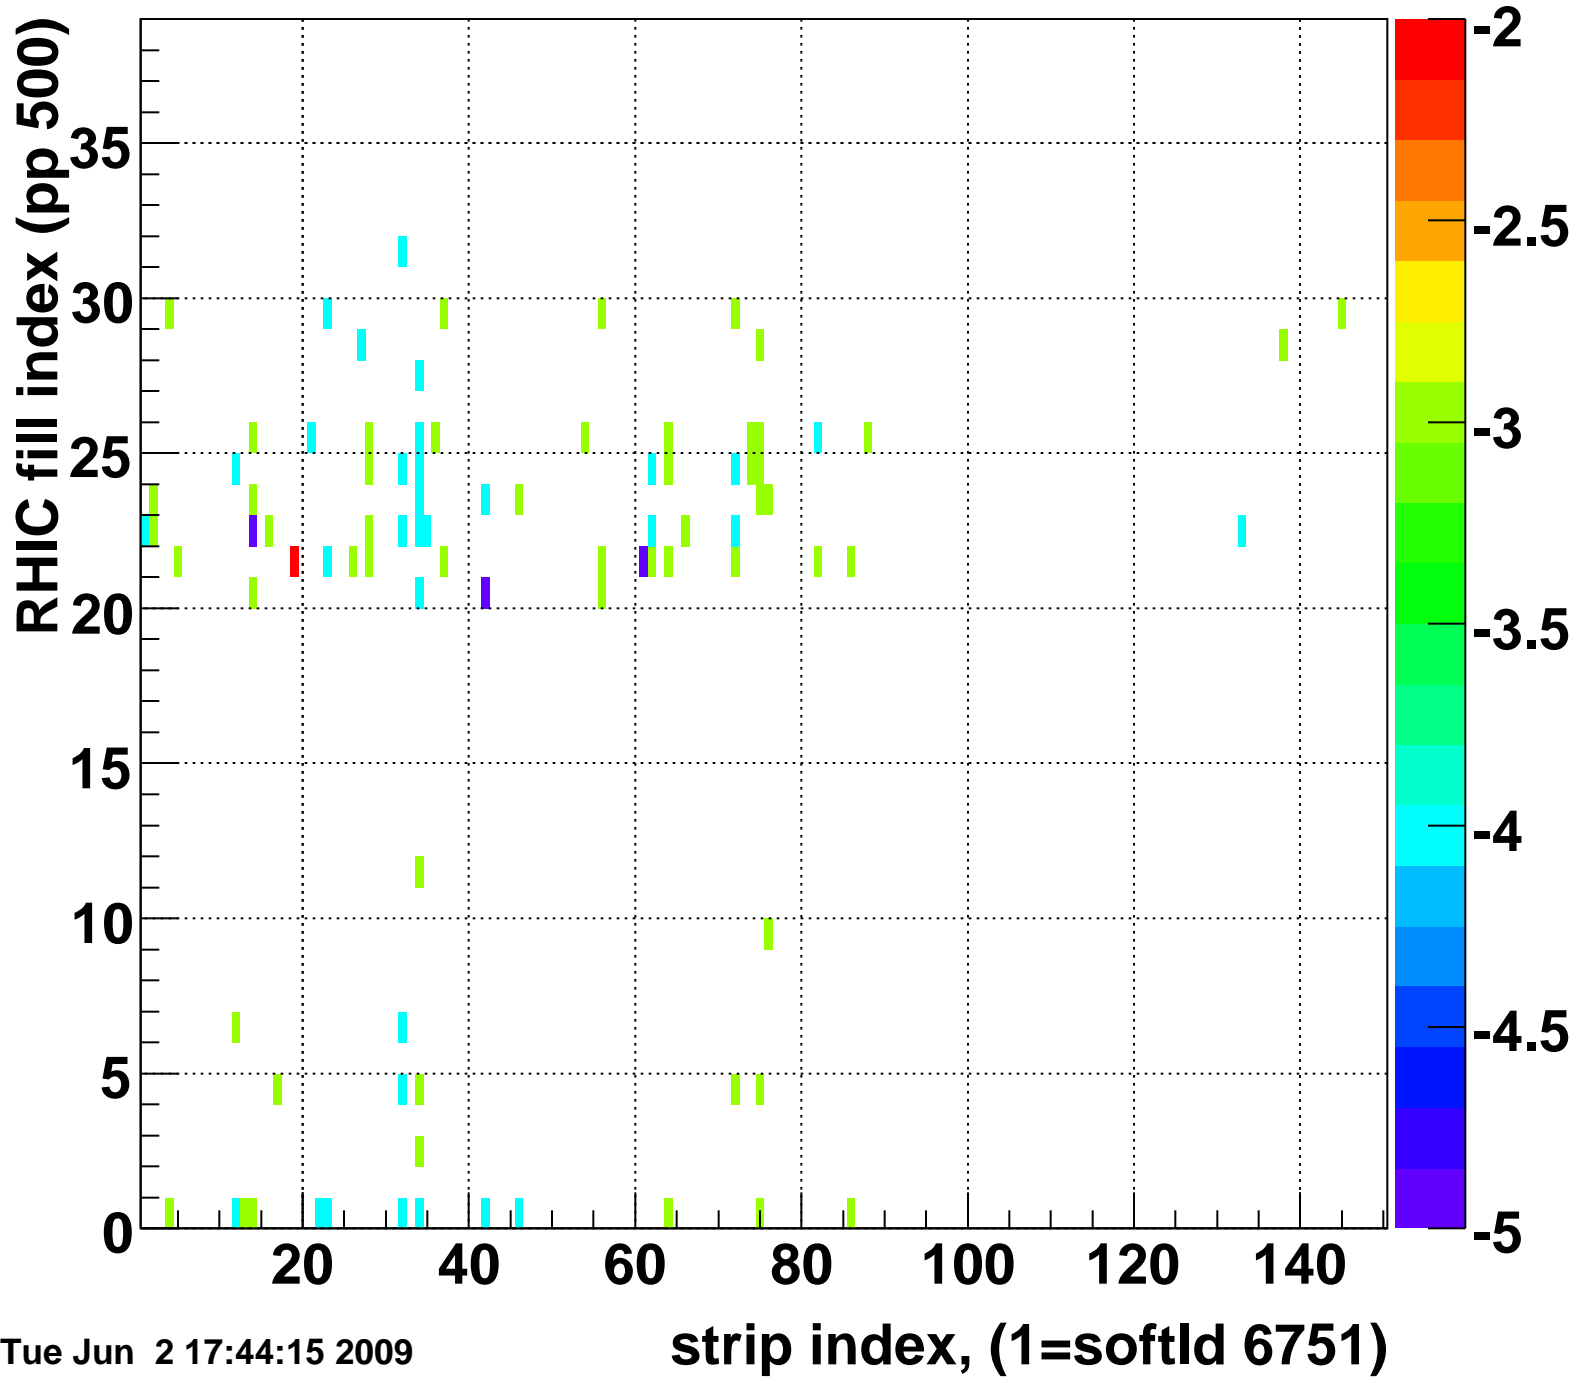

Rms of ped residuum (ADC), BSMDE mod=46, good strips

Entries 5552

Tue Jun 2 17:44:15 2009

Bad strips (color=error bits), BSMDE mod=46

Entries 298

Tue Jun 2 17:44:15 2009

Mpv of ped residuum (ADC), BSMDP mod=46, good strips

Entries 90

Tue Jun 2 17:44:15 2009

Rms of ped residuum (ADC), BSMDP mod=46, good strips

Entries 3996

Tue Jun 2 17:44:15 2009

Bad strips (color=error bits), BSMDE mod=46

Entries 1854

Tue Jun 2 17:44:15 2009