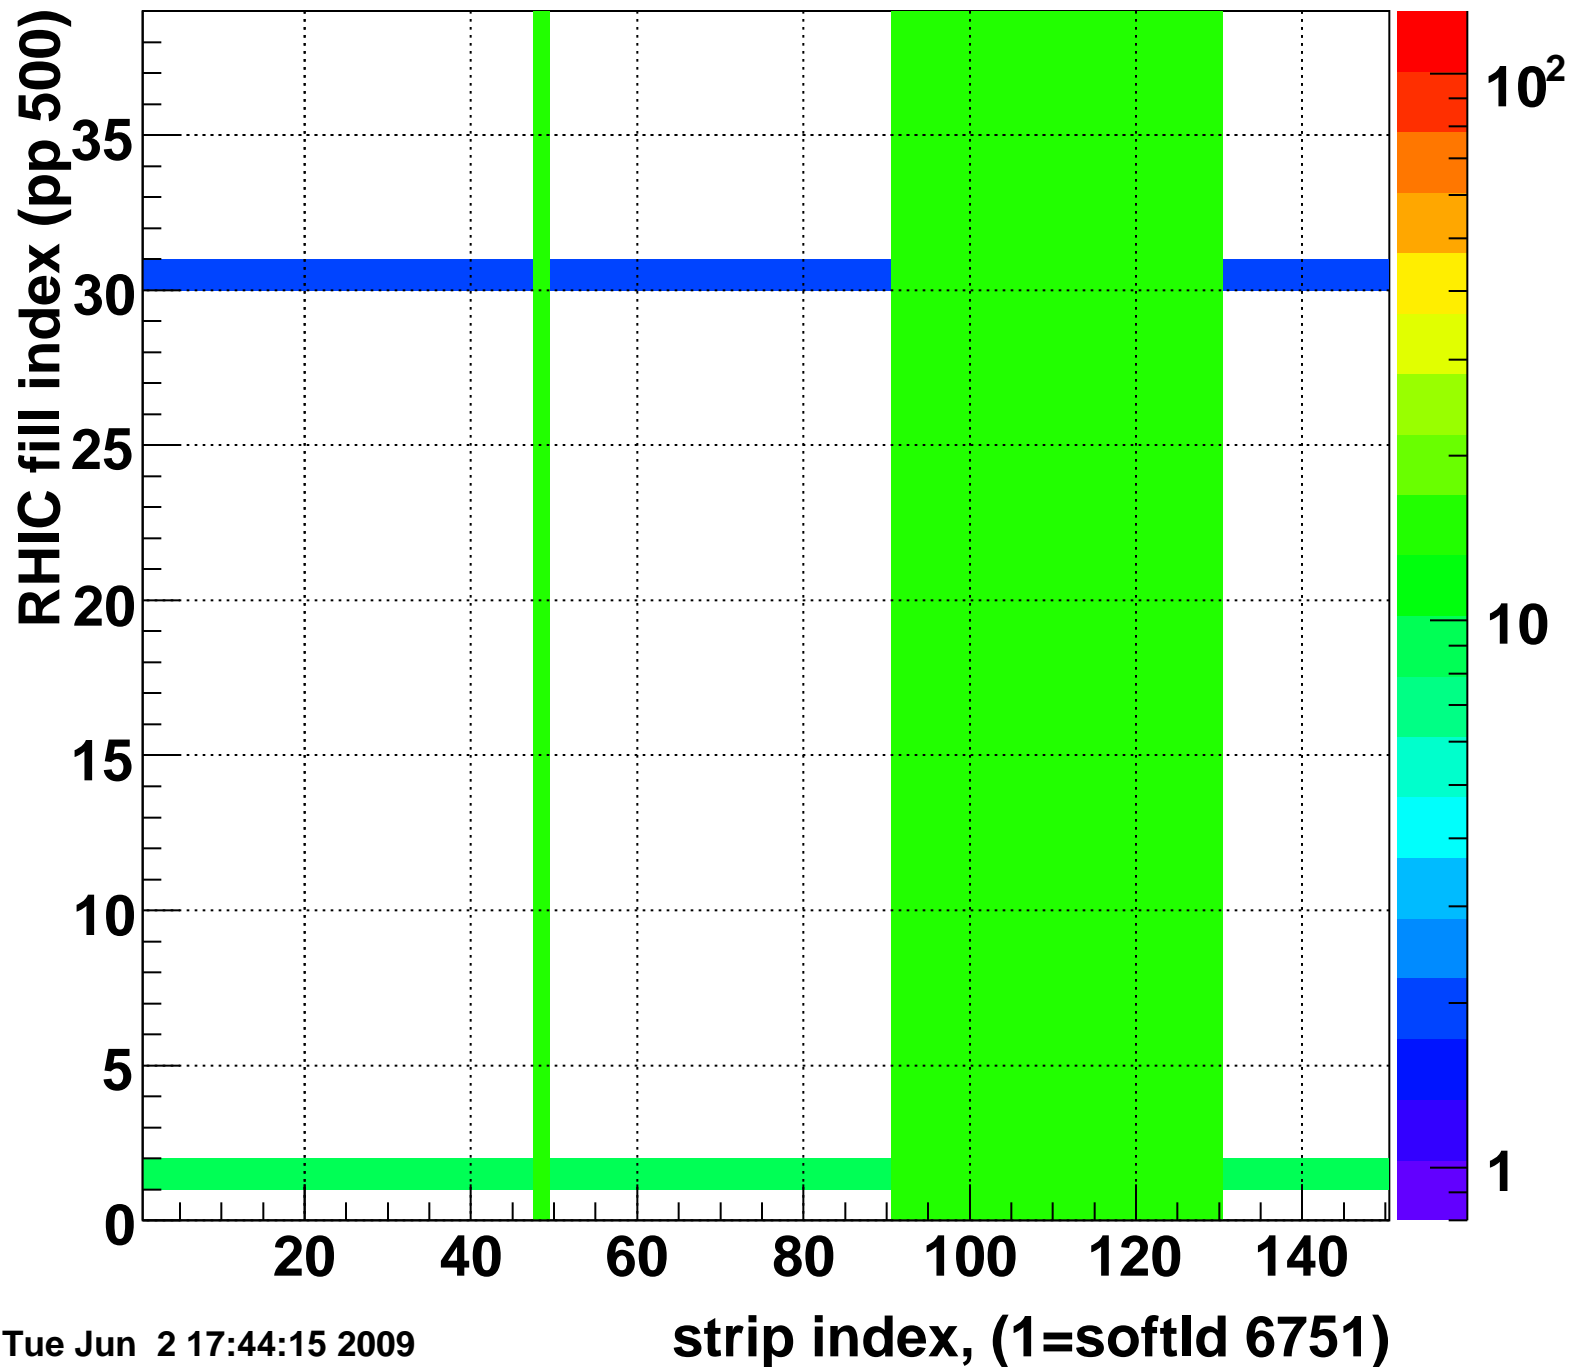

Rms of ped residuum (ADC), BSMDE mod=46, good strips

Entries 5552

Tue Jun 2 17:44:15 2009

Bad strips (color=error bits), BSMDE mod=46

Entries 298

Tue Jun 2 17:44:15 2009

Mpv of ped residuum (ADC), BSMDP mod=46, good strips

Entries 90

Tue Jun 2 17:44:15 2009

Rms of ped residuum (ADC), BSMDP mod=46, good strips

Entries 3996

Tue Jun 2 17:44:15 2009

Bad strips (color=error bits), BSMDE mod=46

Entries 1854

Tue Jun 2 17:44:15 2009