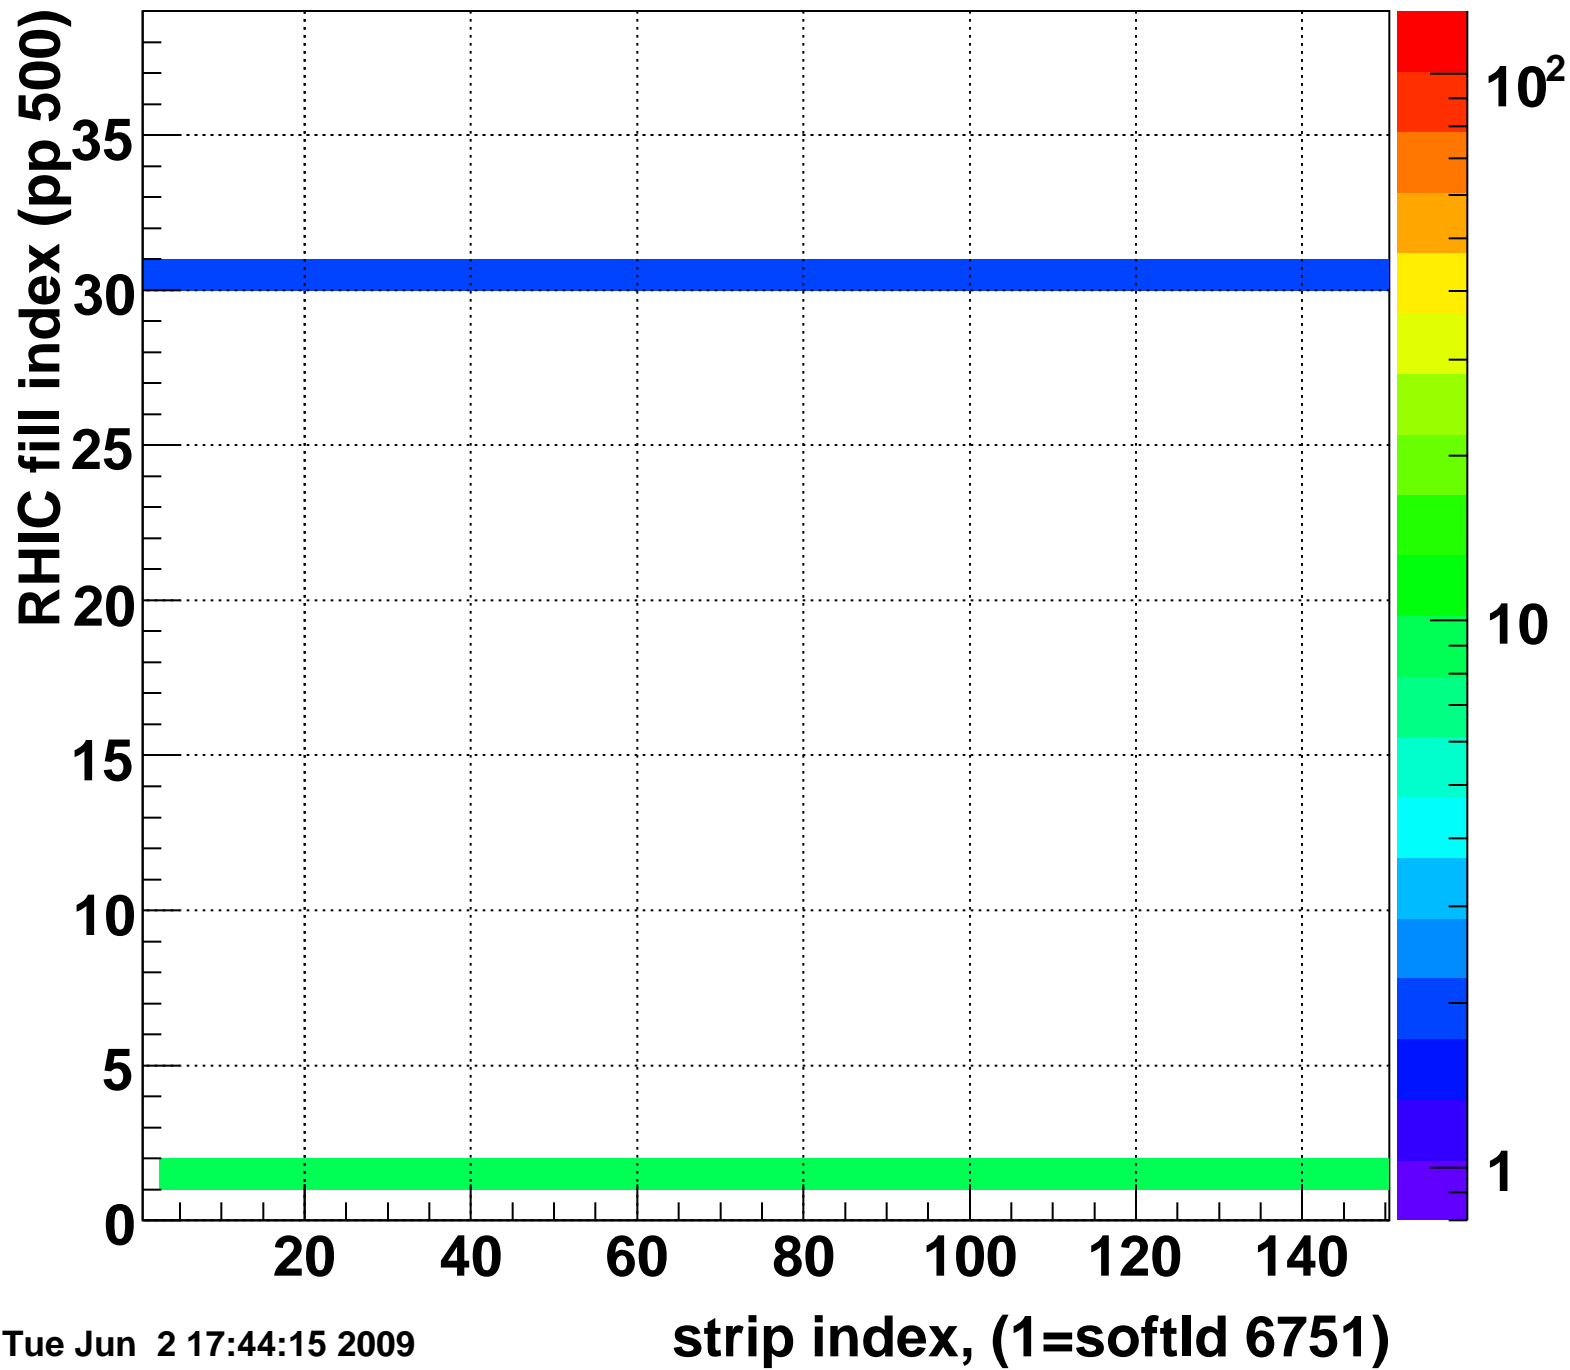

Rms of ped residuum (ADC), BSMDE mod=46, good strips

Entries 5552

Tue Jun 2 17:44:15 2009

Bad strips (color=error bits), BSMDE mod=46

Entries 298

Tue Jun 2 17:44:15 2009

Mpv of ped residuum (ADC), BSMDP mod=46, good strips

Entries 90

Tue Jun 2 17:44:15 2009

Rms of ped residuum (ADC), BSMDP mod=46, good strips

Entries 3996

Tue Jun 2 17:44:15 2009

Bad strips (color=error bits), BSMDE mod=46

Entries 1854

Tue Jun 2 17:44:15 2009