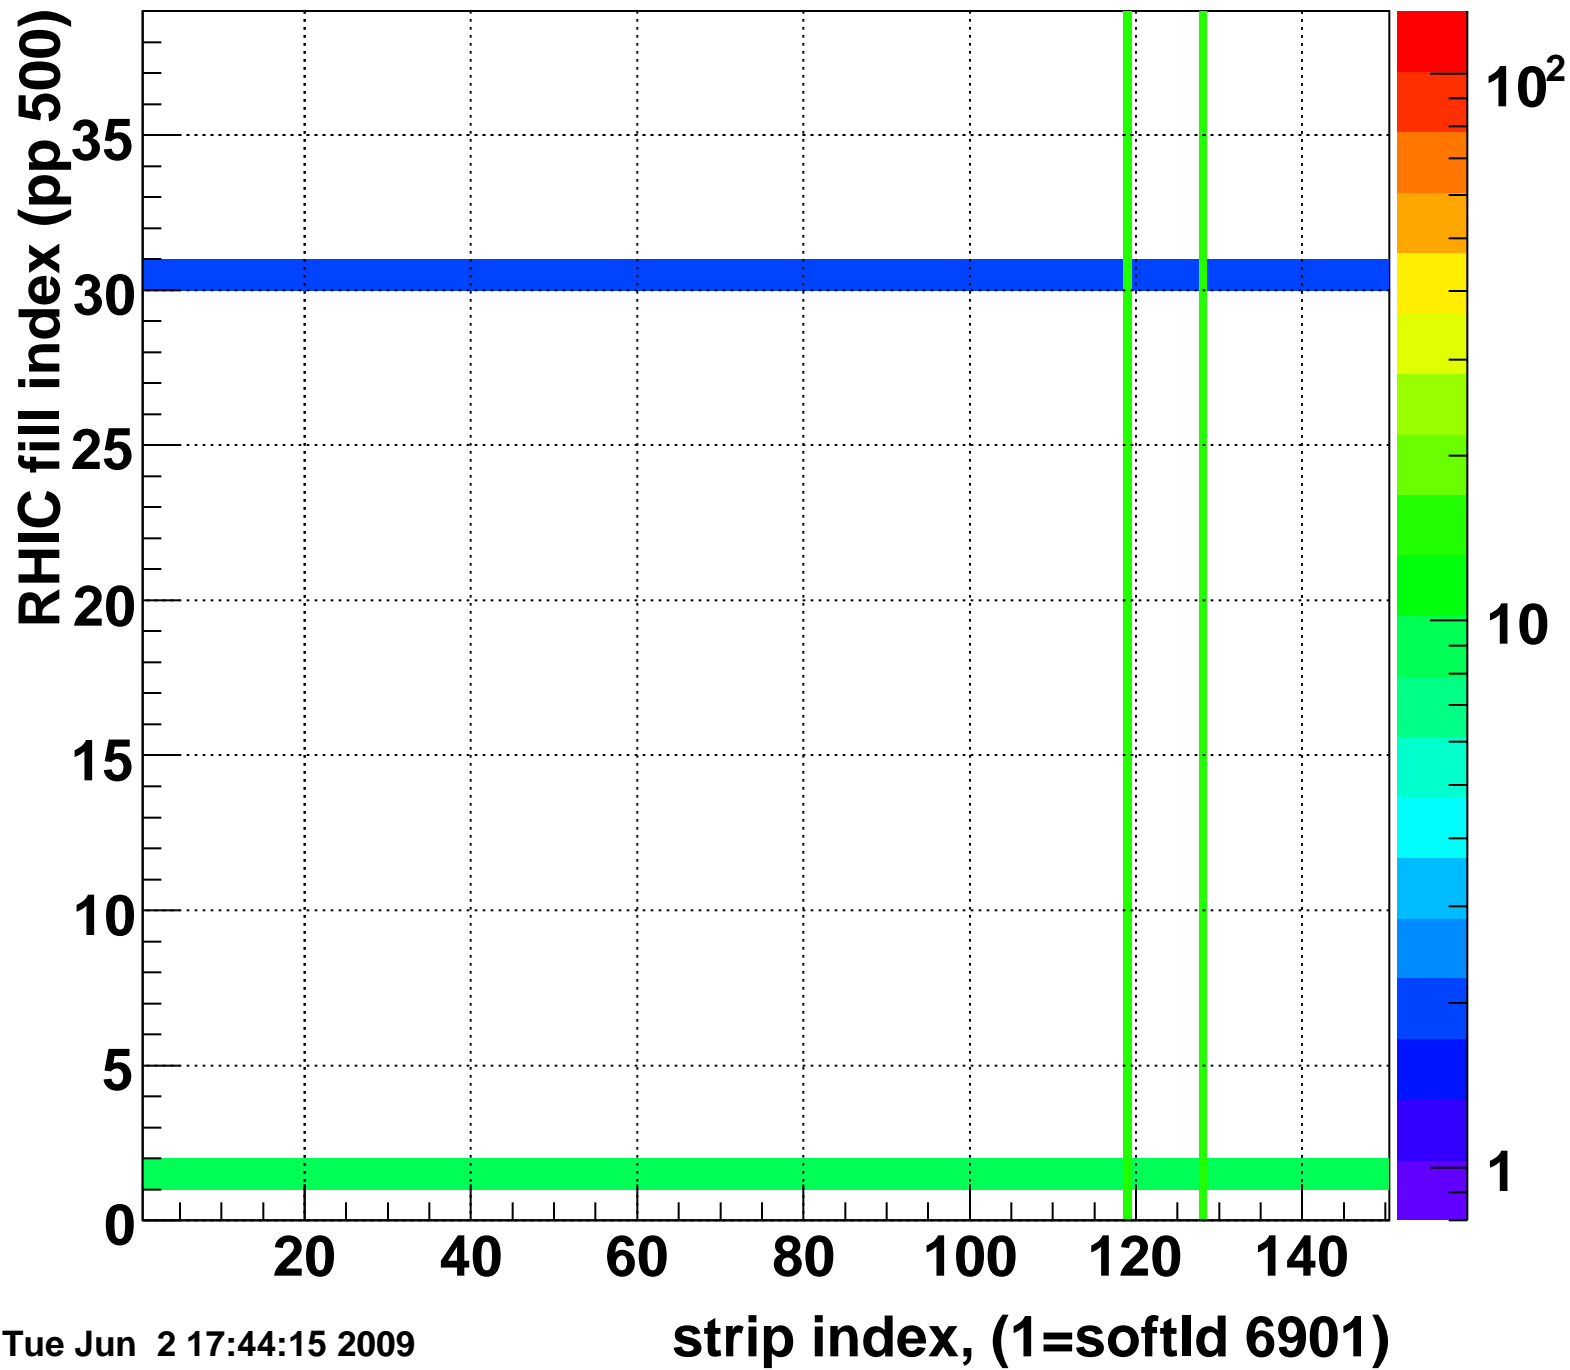

Mpv of ped residuum (ADC), BSMDE mod=47, good strips

Entries 45

Tue Jun 2 17:44:15 2009

Rms of ped residuum (ADC), BSMDE mod=47, good strips

Entries 5476

Tue Jun 2 17:44:15 2009

Bad strips (color=error bits), BSMDE mod=47

Entries 374

Tue Jun 2 17:44:15 2009

Mpv of ped residuum (ADC), BSMDP mod=47, good strips

Entries 18

Tue Jun 2 17:44:15 2009

Rms of ped residuum (ADC), BSMDP mod=47, good strips

Entries 5402

Tue Jun 2 17:44:15 2009

Bad strips (color=error bits), BSMDE mod=47

Entries 448

Tue Jun 2 17:44:15 2009