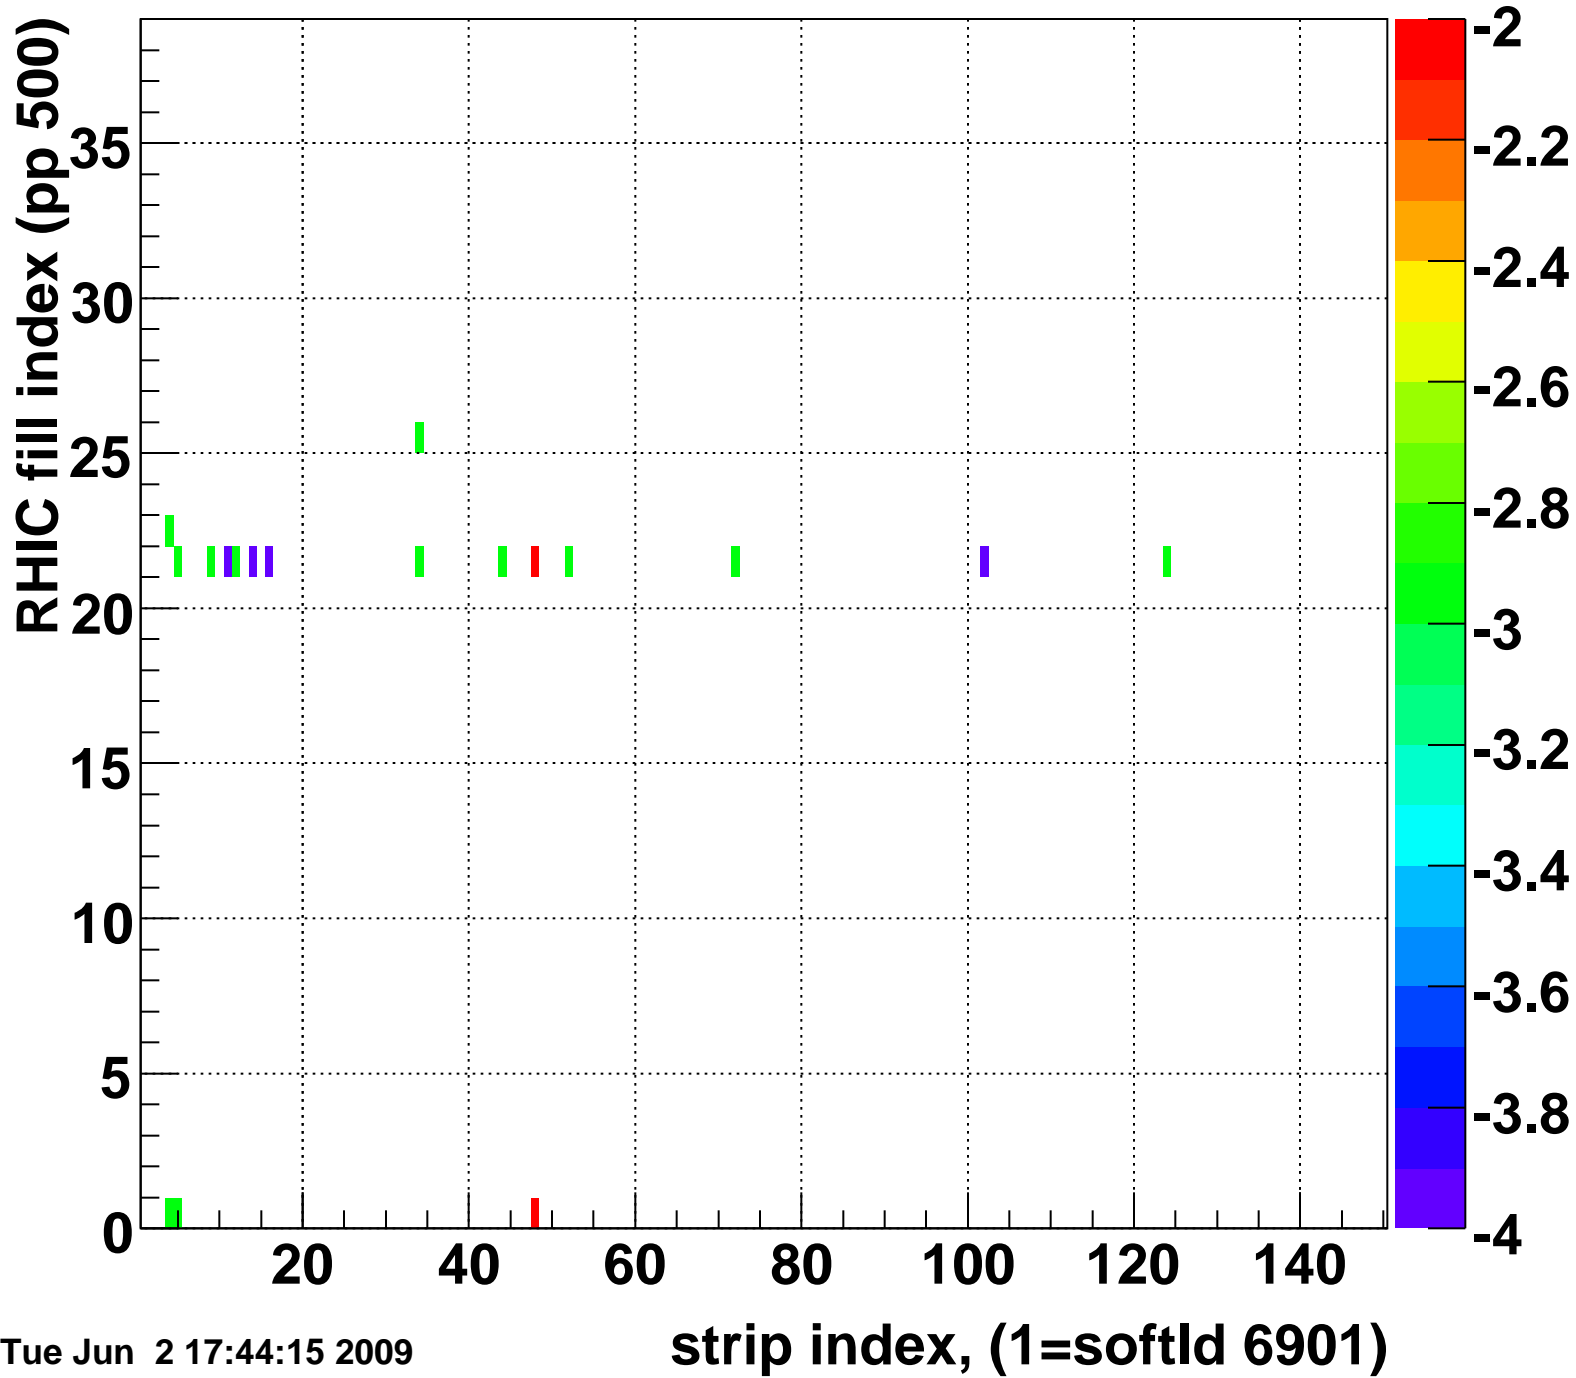

Mpv of ped residuum (ADC), BSMDE mod=47, good strips

Entries 45

Tue Jun 2 17:44:15 2009

Rms of ped residuum (ADC), BSMDE mod=47, good strips

Entries 5476

Tue Jun 2 17:44:15 2009

Bad strips (color=error bits), BSMDE mod=47

Entries 374

Tue Jun 2 17:44:15 2009

Mpv of ped residuum (ADC), BSMDP mod=47, good strips

Entries 18

Tue Jun 2 17:44:15 2009

Rms of ped residuum (ADC), BSMDP mod=47, good strips

Entries 5402

Tue Jun 2 17:44:15 2009

Bad strips (color=error bits), BSMDE mod=47

Entries 448

Tue Jun 2 17:44:15 2009