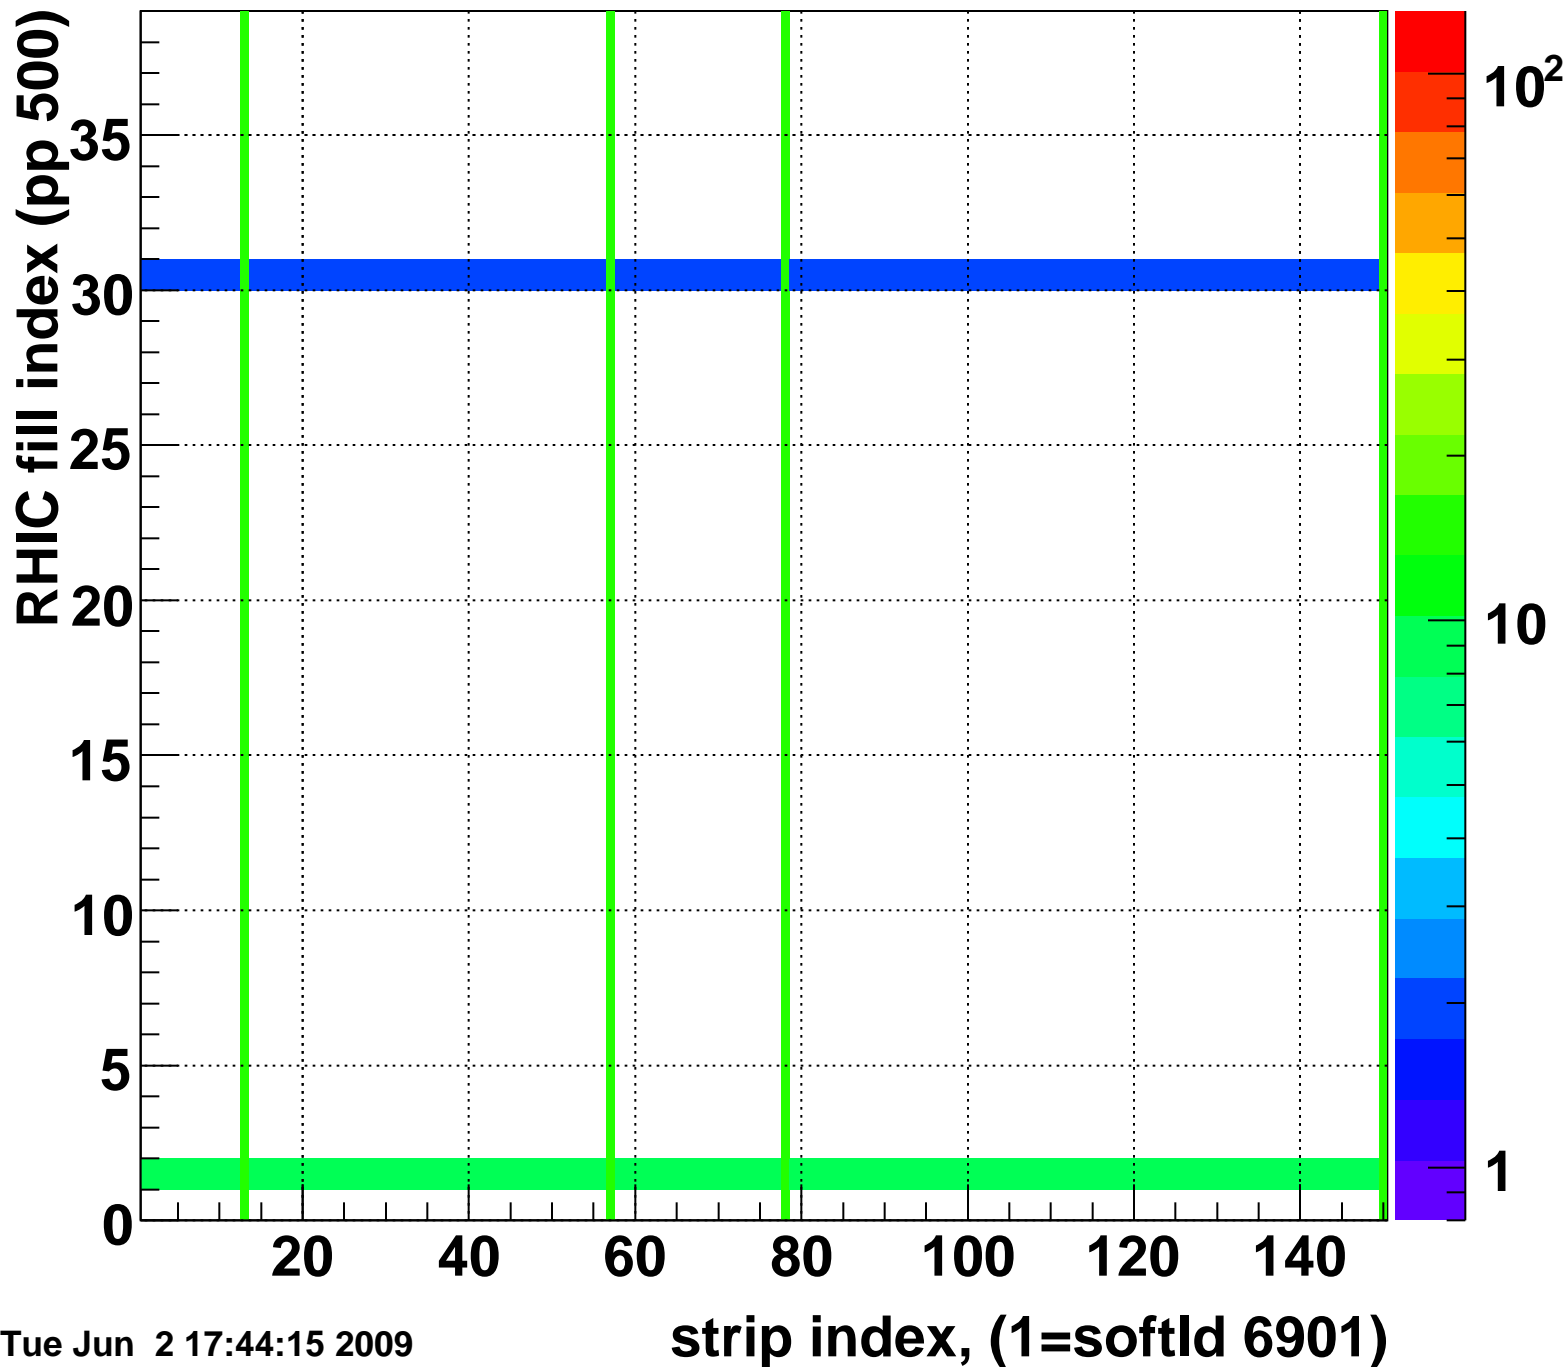

Mpv of ped residuum (ADC), BSMDE mod=47, good strips

Entries 45

Tue Jun 2 17:44:15 2009

Rms of ped residuum (ADC), BSMDE mod=47, good strips

Entries 5476

Tue Jun 2 17:44:15 2009

Bad strips (color=error bits), BSMDE mod=47

Entries 374

Tue Jun 2 17:44:15 2009

Mpv of ped residuum (ADC), BSMDP mod=47, good strips

Entries 18

Tue Jun 2 17:44:15 2009

Rms of ped residuum (ADC), BSMDP mod=47, good strips

Entries 5402

Tue Jun 2 17:44:15 2009

Bad strips (color=error bits), BSMDE mod=47

Entries 448

Tue Jun 2 17:44:15 2009