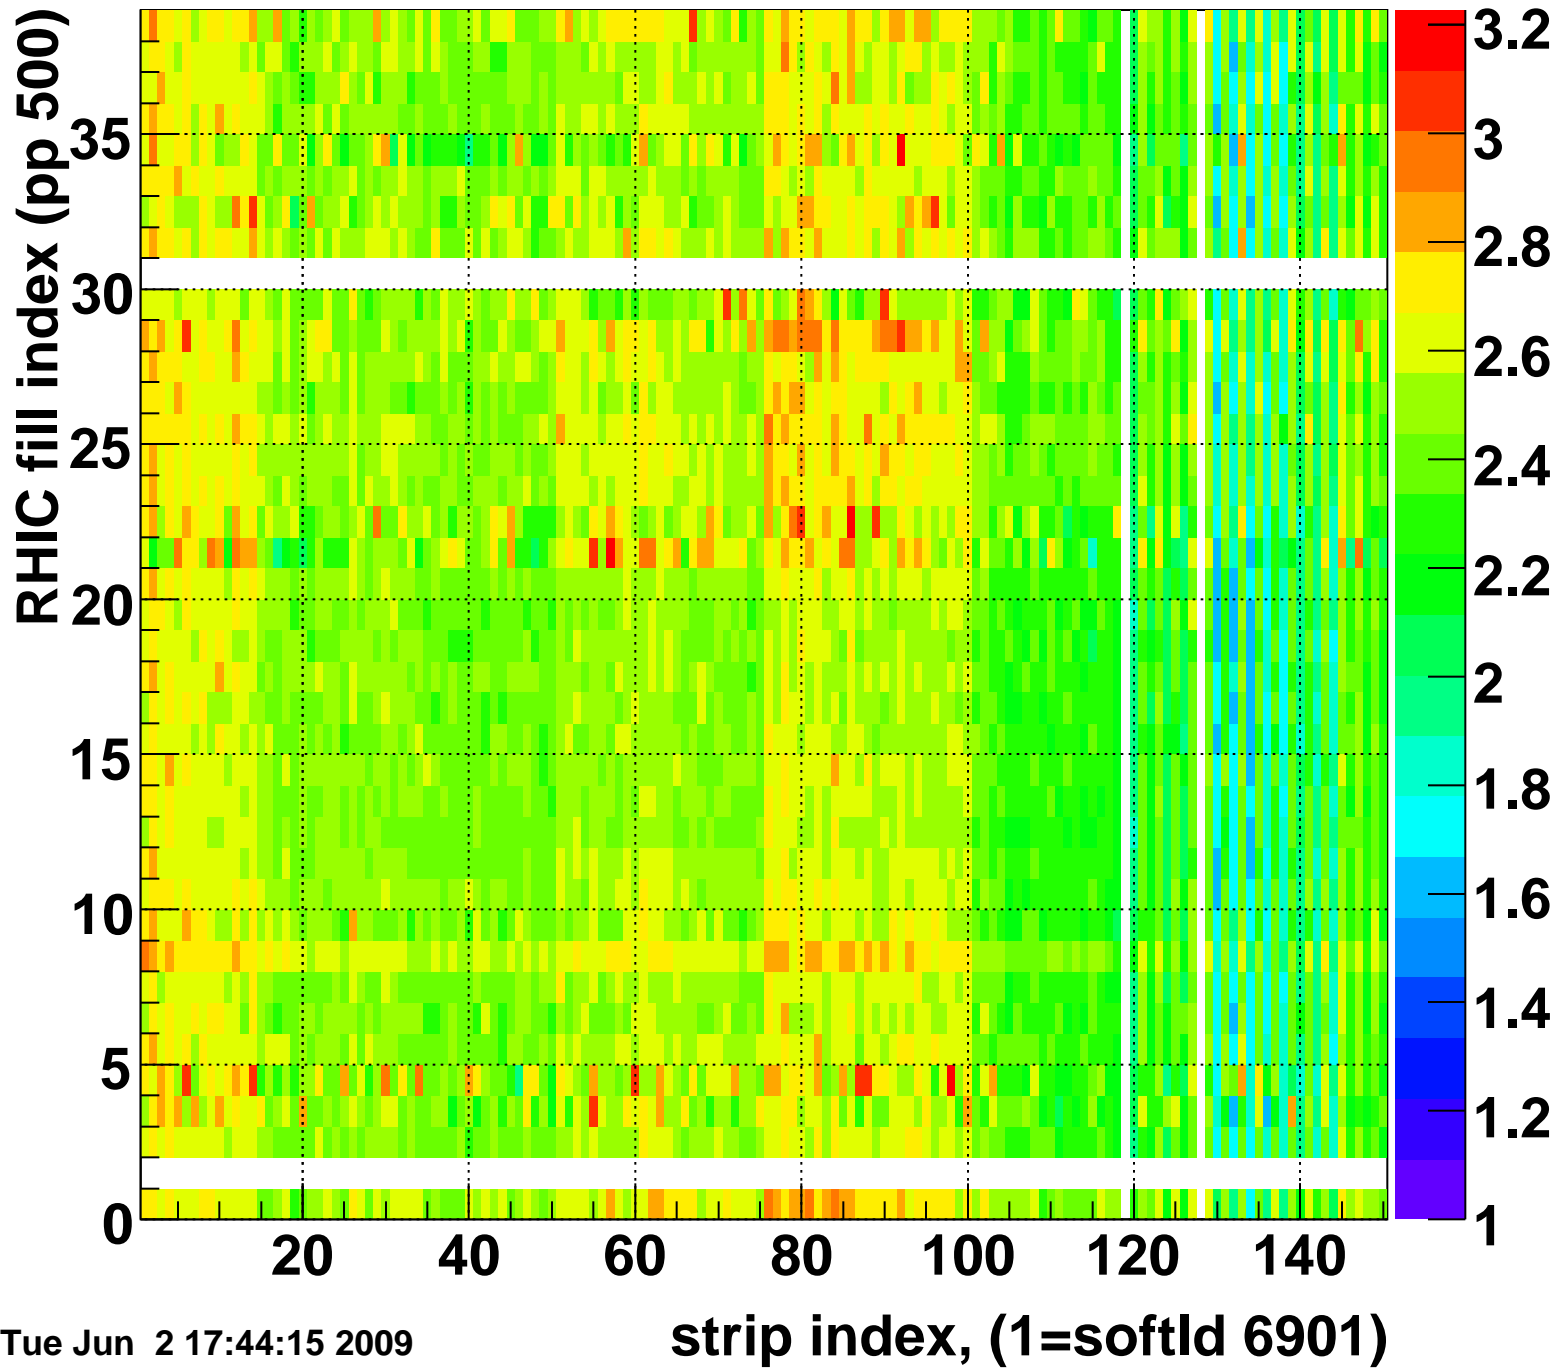

Mpv of ped residuum (ADC), BSMDE mod=47, good strips

Entries 45

Tue Jun 2 17:44:15 2009

Rms of ped residuum (ADC), BSMDE mod=47, good strips

Entries 5476

Tue Jun 2 17:44:15 2009

Bad strips (color=error bits), BSMDE mod=47

Entries 374

Tue Jun 2 17:44:15 2009

Mpv of ped residuum (ADC), BSMDP mod=47, good strips

Entries 18

Tue Jun 2 17:44:15 2009

Rms of ped residuum (ADC), BSMDP mod=47, good strips

Entries 5402

Tue Jun 2 17:44:15 2009

Bad strips (color=error bits), BSMDE mod=47

Entries 448

Tue Jun 2 17:44:15 2009