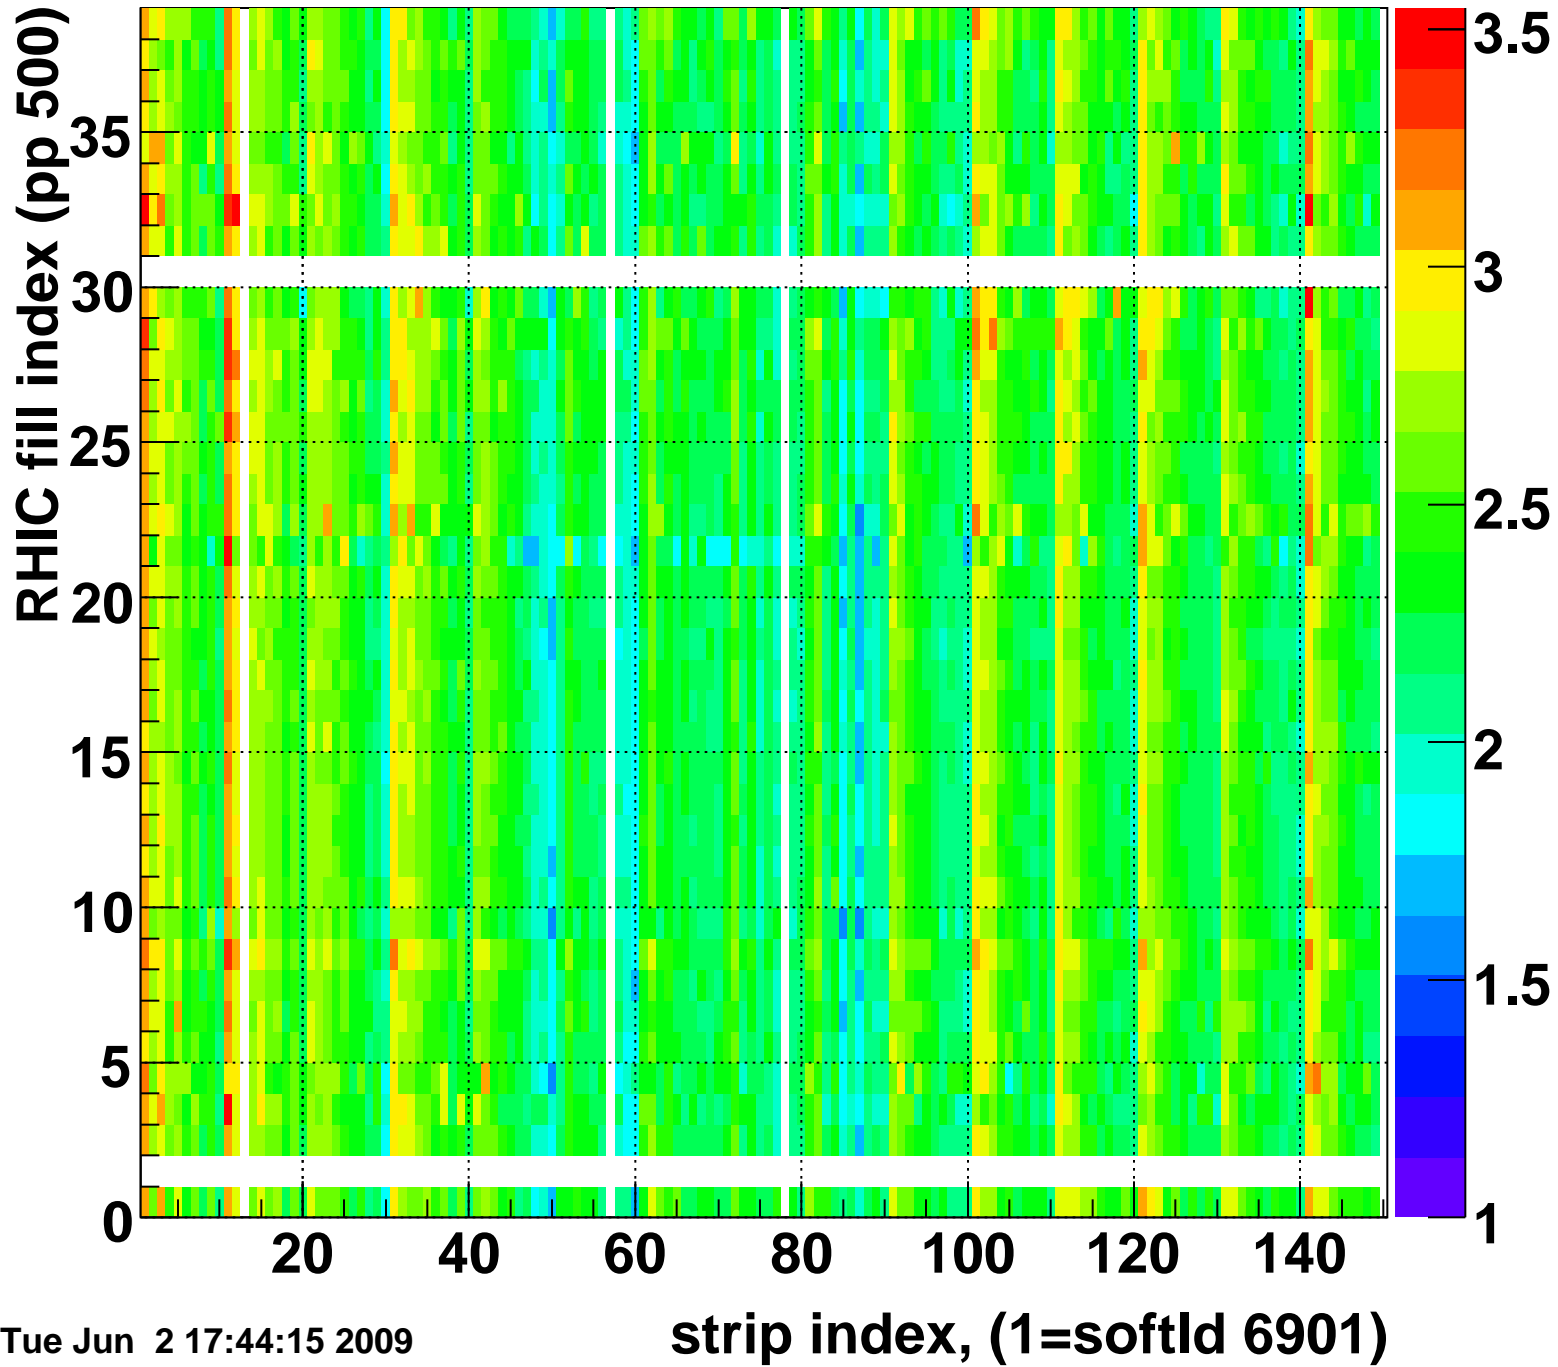

Mpv of ped residuum (ADC), BSMDE mod=47, good strips

Entries 45

Tue Jun 2 17:44:15 2009

Rms of ped residuum (ADC), BSMDE mod=47, good strips

Entries 5476

Tue Jun 2 17:44:15 2009

Bad strips (color=error bits), BSMDE mod=47

Entries 374

Tue Jun 2 17:44:15 2009

Mpv of ped residuum (ADC), BSMDP mod=47, good strips

Entries 18

Tue Jun 2 17:44:15 2009

Rms of ped residuum (ADC), BSMDP mod=47, good strips

Entries 5402

Tue Jun 2 17:44:15 2009

Bad strips (color=error bits), BSMDE mod=47

Entries 448

Tue Jun 2 17:44:15 2009