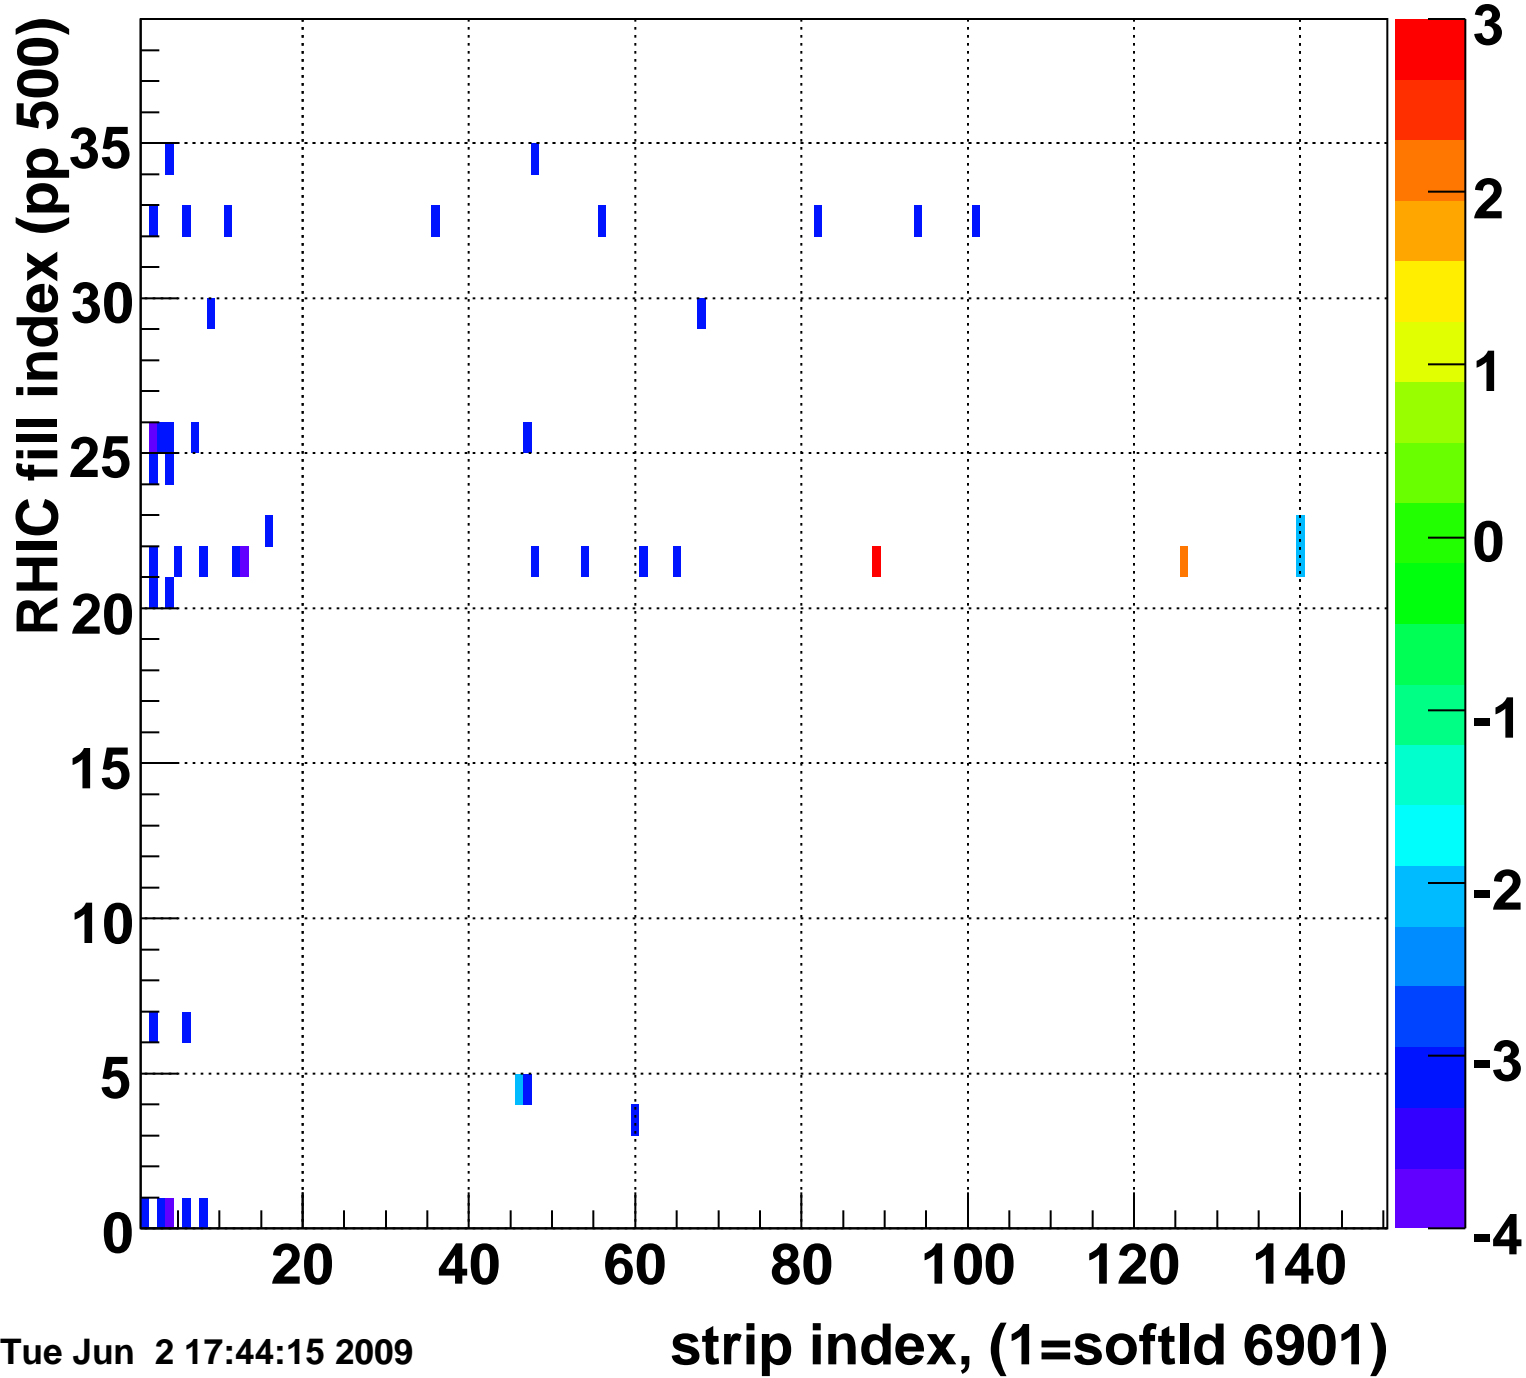

Mpv of ped residuum (ADC), BSMDE mod=47, good strips

Entries 45

Tue Jun 2 17:44:15 2009

Rms of ped residuum (ADC), BSMDE mod=47, good strips

Entries 5476

Tue Jun 2 17:44:15 2009

Bad strips (color=error bits), BSMDE mod=47

Entries 374

Tue Jun 2 17:44:15 2009

Mpv of ped residuum (ADC), BSMDP mod=47, good strips

Entries 18

Tue Jun 2 17:44:15 2009

Rms of ped residuum (ADC), BSMDP mod=47, good strips

Entries 5402

Tue Jun 2 17:44:15 2009

Bad strips (color=error bits), BSMDE mod=47

Entries 448

Tue Jun 2 17:44:15 2009